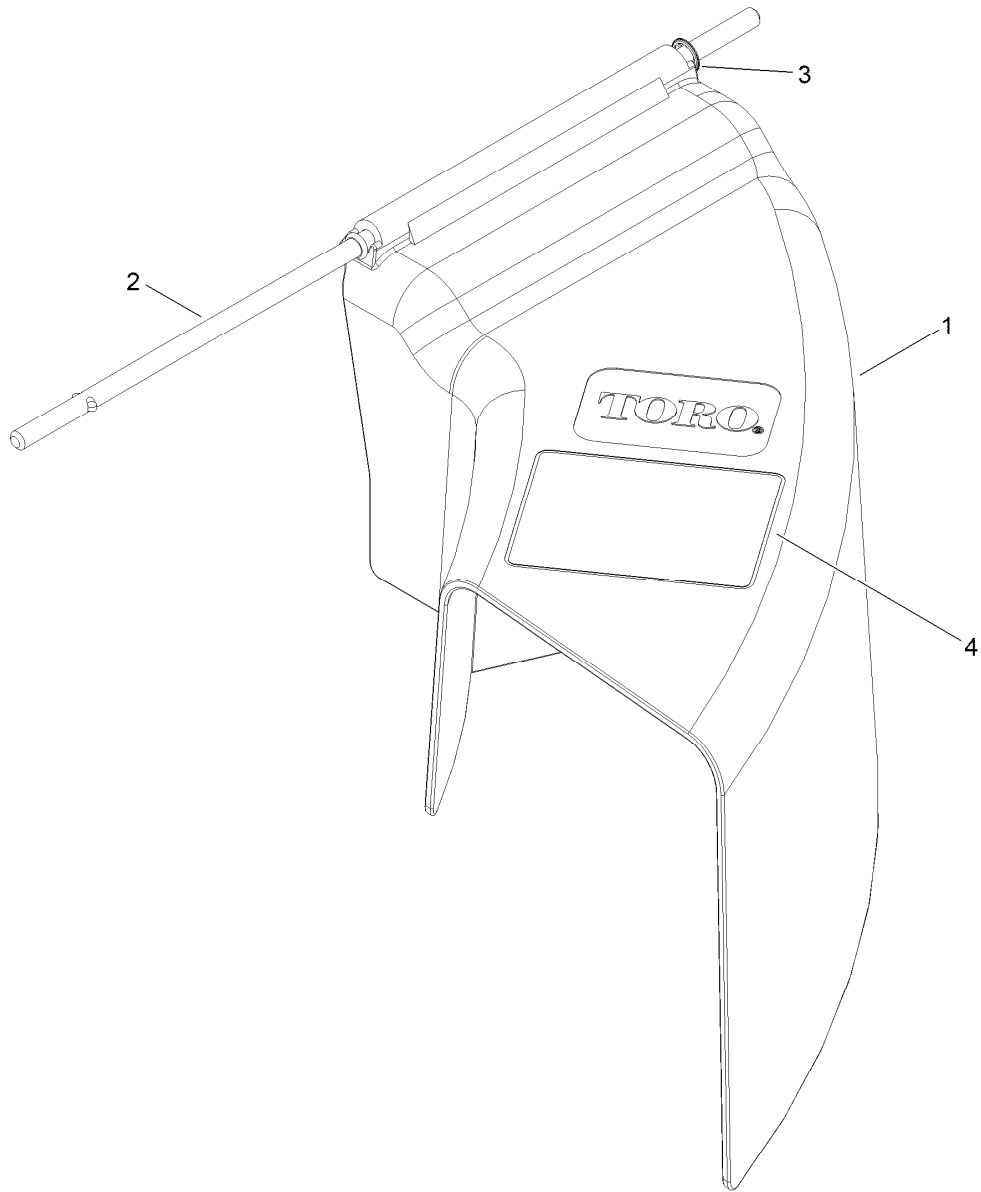

Count on it.

Parts Catalog

**Side Discharge Chute Kit
Recycler® Lawn Mower**

Model No. 147-8696

Chute Kit Assembly No. 147-8696

<i>Ref.</i>	<i>Part Number</i>	<i>Qty.</i>	<i>Description</i>
1	147-8698	1	Chute-Discharge, Side
2	139-6559	1	Rod-Chute, Sd
3	32151-72	1	Ring-Retaining
4	117-4143	1	Decal-Warning