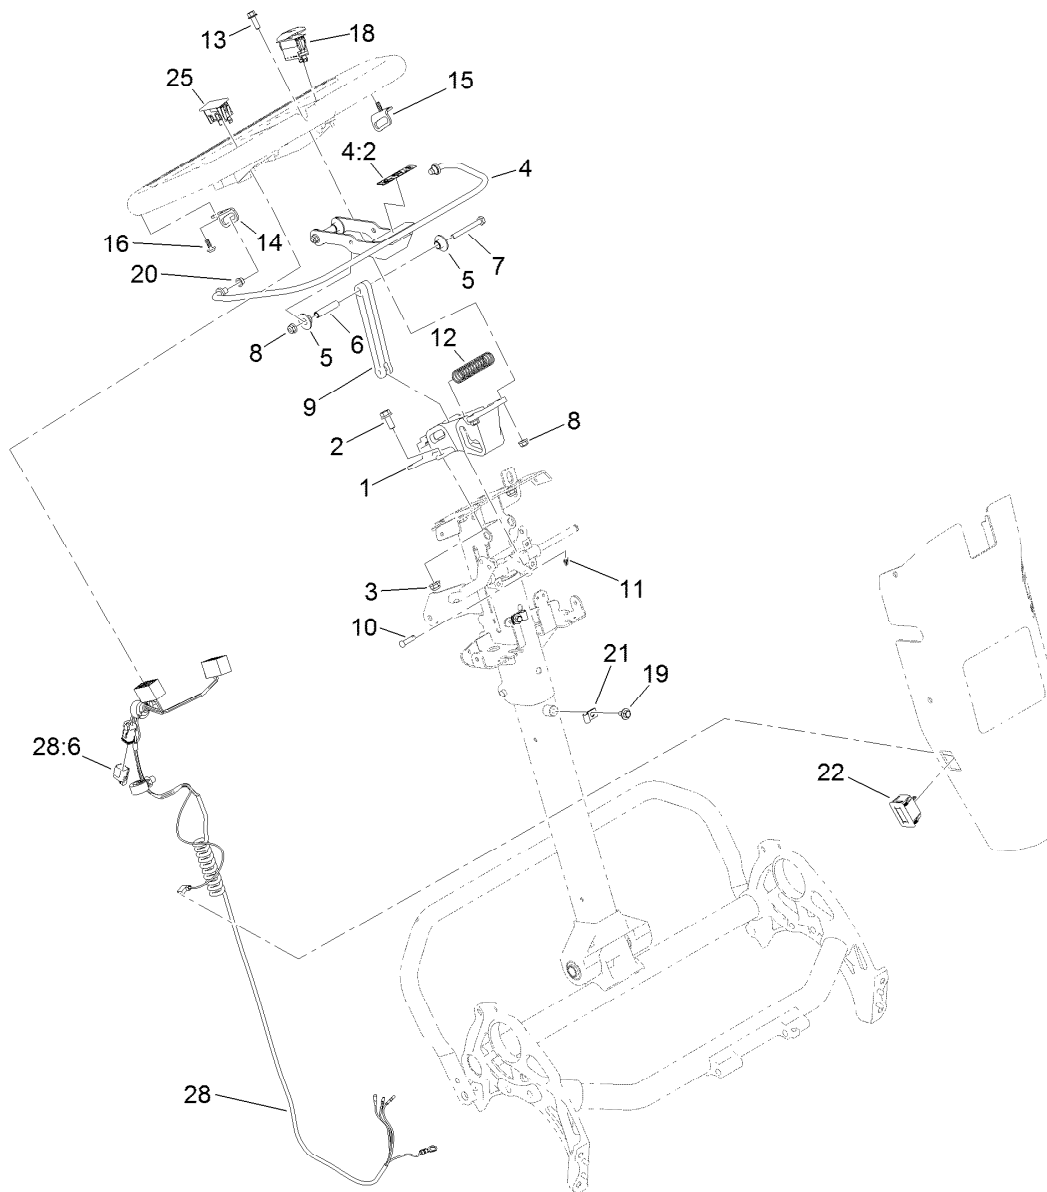

Traction Bail Assembly

<i>Ref.</i>	<i>Part Number</i>	<i>Qty.</i>	<i>Description</i>	<i>Ref.</i>	<i>Part Number</i>	<i>Qty.</i>	<i>Description</i>
1	138-5524	1	Mount-Handle	13	120-9678	2	Screw-HHF
2	3234-47	2	Screw-HHF	14	138-3539	1	Bracket-Bail, RH
3	119-4041	2	Nut-HF	15	138-3540	1	Bracket-Bail, LH
4	139-4302	1	Clutch Bail ASM	16	138-5775	2	Screw-Delta Point
4:2	138-5533	1	Decal-Bail, Traction	18	122-1497	1	Switch-Rocker, On-None-Off
5	138-3466	4	Bushing-Flange	19	46-6810	2	Screw And Washer ASM
6	138-3465	2	Spacer-Tube	20	138-5538	2	Bushing-Flange
7	321-18	2	Screw-HH	21	2412-91	2	Clamp
8	119-4040	4	Nut-HF, NI	22	119-1347	1	Meter-Hour
9	138-5515	1	Link-Bail, Clutch	25	119-7791	1	Plug-Hole
10	353-322	1	Pin-Clevis	28	122-1416	1	Harness-Wire
11	138-1587	1	Clip-Pin, Cotter	28:6	32180-091	1	Cap-Dust, 2 Way
12	138-3468	1	Spring-Compression