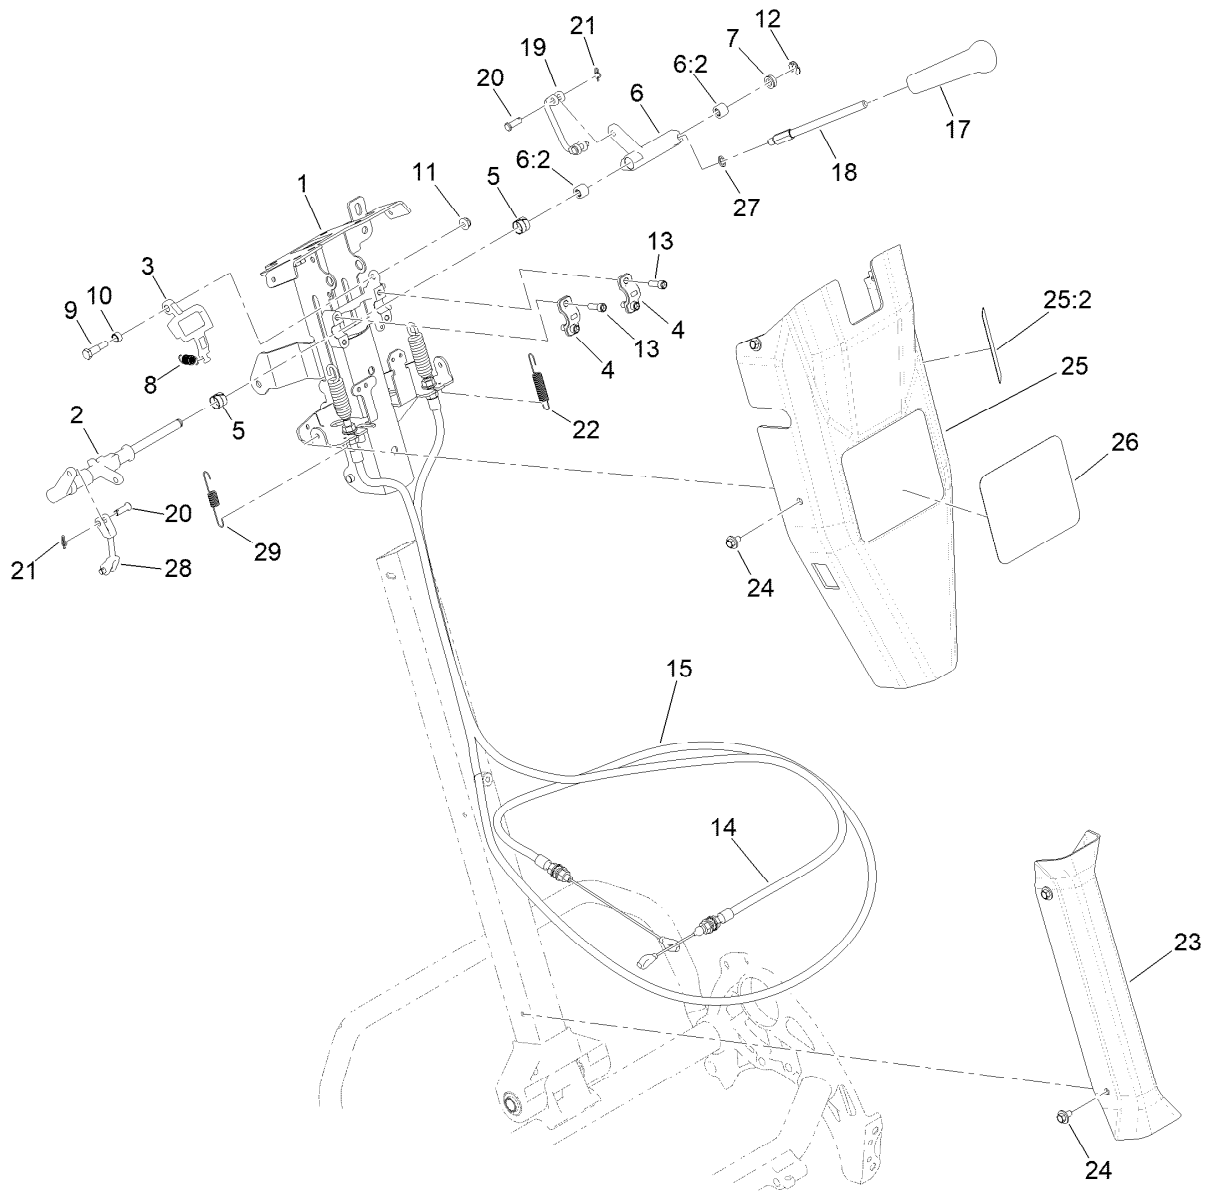

Reel Controls and Covers Assembly

Ref.	Part Number	Qty.	Description	Ref.	Part Number	Qty.	Description
1	147-2288	1	Kit- Upper Receiver Replacement	17	104-9760	1	Knob-Black
2	140-9305	1	Shaft-Main, Controls	18	137-0190	1	Rod-Handle, Reel Lever
3	137-0266	1	Cam-Latch, Upper	19	137-0232	1	Connector-Clevis
4	138-1513	2	Clamp-Shaft, Control	20	1-808265	4	Pin-Clevis
5	137-0263	2	Bushing-Split	21	138-1587	2	Clip-Pin, Cotter
6	137-0312	1	Reel Lever ASM	22	138-1536	1	Spring-Extension
6:2	138-1637	2	Bearing-Needle	23	138-1479	1	Cover-Handle, Lower
7	131-3187	1	Seal-V-Ring	24	46-6810	8	Screw And Washer ASM
8	140-3410	1	Spring-Extension	25	139-4304	1	Control Upper Cover ASM
9	137-0313	1	Screw-Shoulder	25:2	138-1589	1	Decal-Reel Drive Engagement
10	137-0346	1	Spacer-Latch, Bail	26	140-3382	1	Decal-Greensmaster Flex 1018
11	104-7201	1	Nut-HF, NI	27	75-5470	1	Spacer-Bearing
12	32151-47	1	Ring-Retaining	28	138-1592	1	Connector-Clevis
13	140-9233	4	Screw-HSH	29	140-3417	1	Spring-Extension
14	137-0180	1	Cable-Clutch				
15	140-9330	1	Cable-Reel Engagement