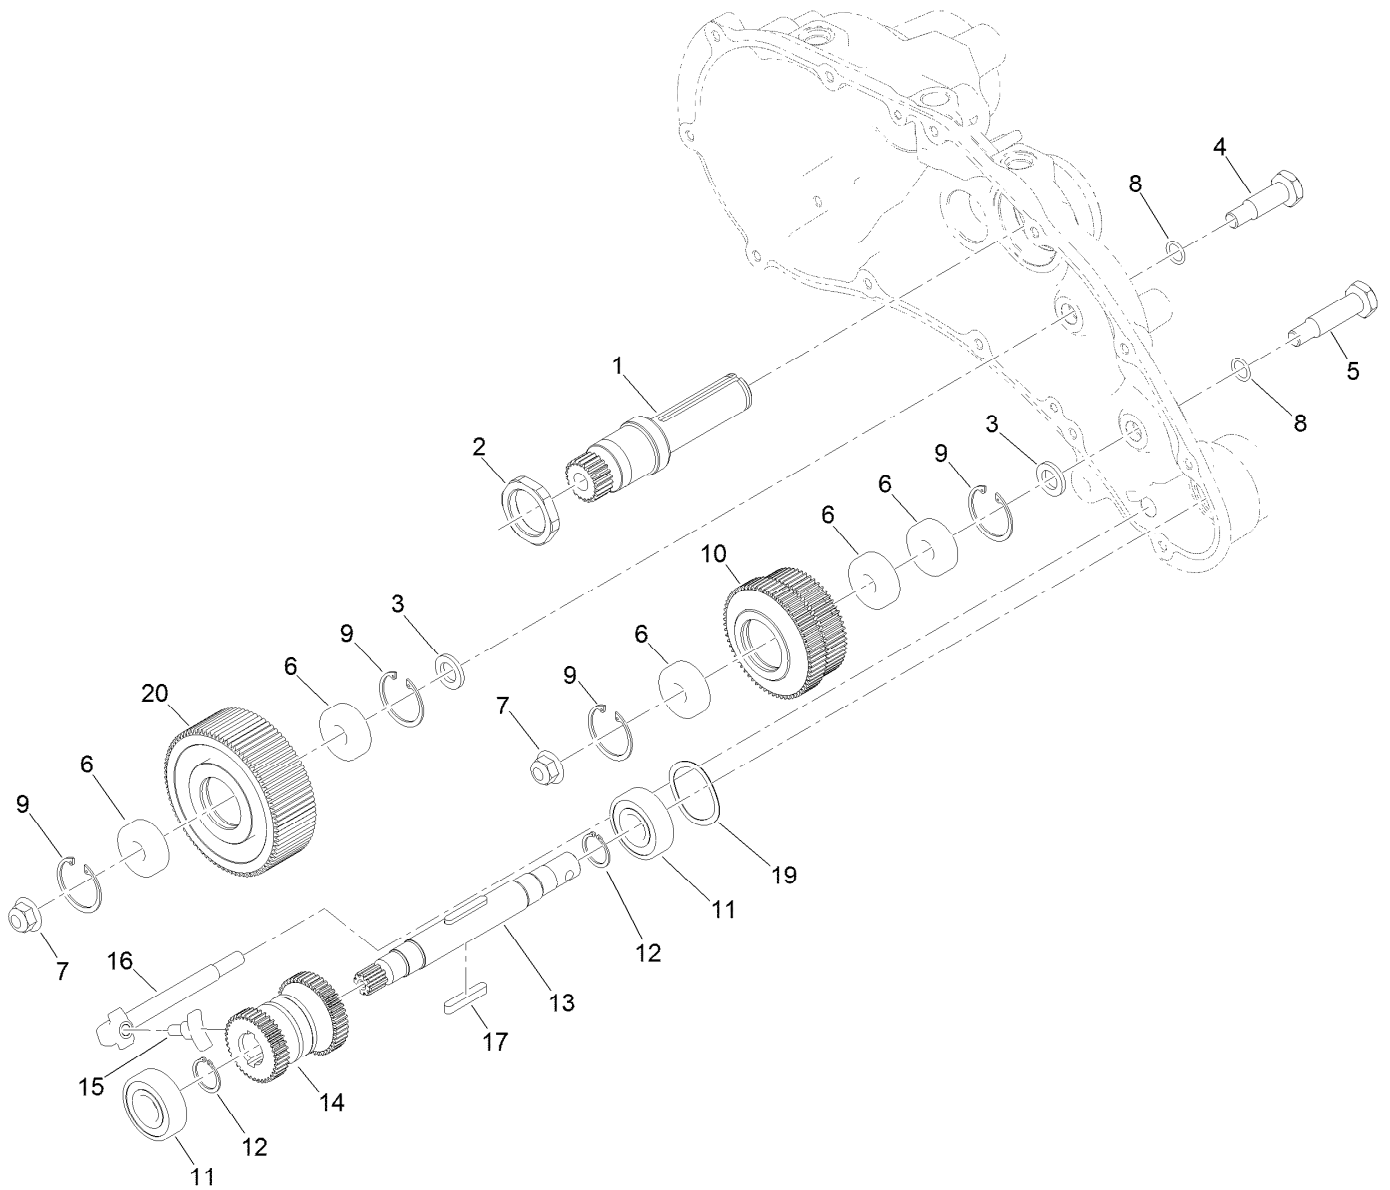

Transmission Gearbox Assembly No. 140-9324 Reel Drive Assembly

<i>Ref.</i>	<i>Part Number</i>	<i>Qty.</i>	<i>Description</i>	<i>Ref.</i>	<i>Part Number</i>	<i>Qty.</i>	<i>Description</i>
1	138-1509	1	Shaft-Input, 22T	11	38-7820	2	Bearing-Ball
2	138-1495	1	Nut-Lock, Thin	12	138-1629	2	Ring-Retaining, EXT (17MM)
3	133-4553	2	Spacer-Bearing	13	139-4359	1	Shaft-Drive, Reel
4	133-4558	1	Pin-Bearing, Short	14	130-6834	1	Gear-Spur, Slider
5	133-4557	1	Pin-Bearing, Long	15	133-9120	1	Shoe-Clutch, Reel
6	49-2410	5	Bearing-Ball	16	133-9121	1	Actuator-Clutch, Reel
7	104-8301	2	Nut-HF, NI	17	103-2739	2	Key
8	80-8460	2	O-Ring	19	131-3170	1	Spring-Wave
9	138-1506	4	Ring-Retaining, Int (32MM)	20	137-0273	1	Gear-Spur, 85T
10	137-0272	1	Gear-Spur, 60T/65T