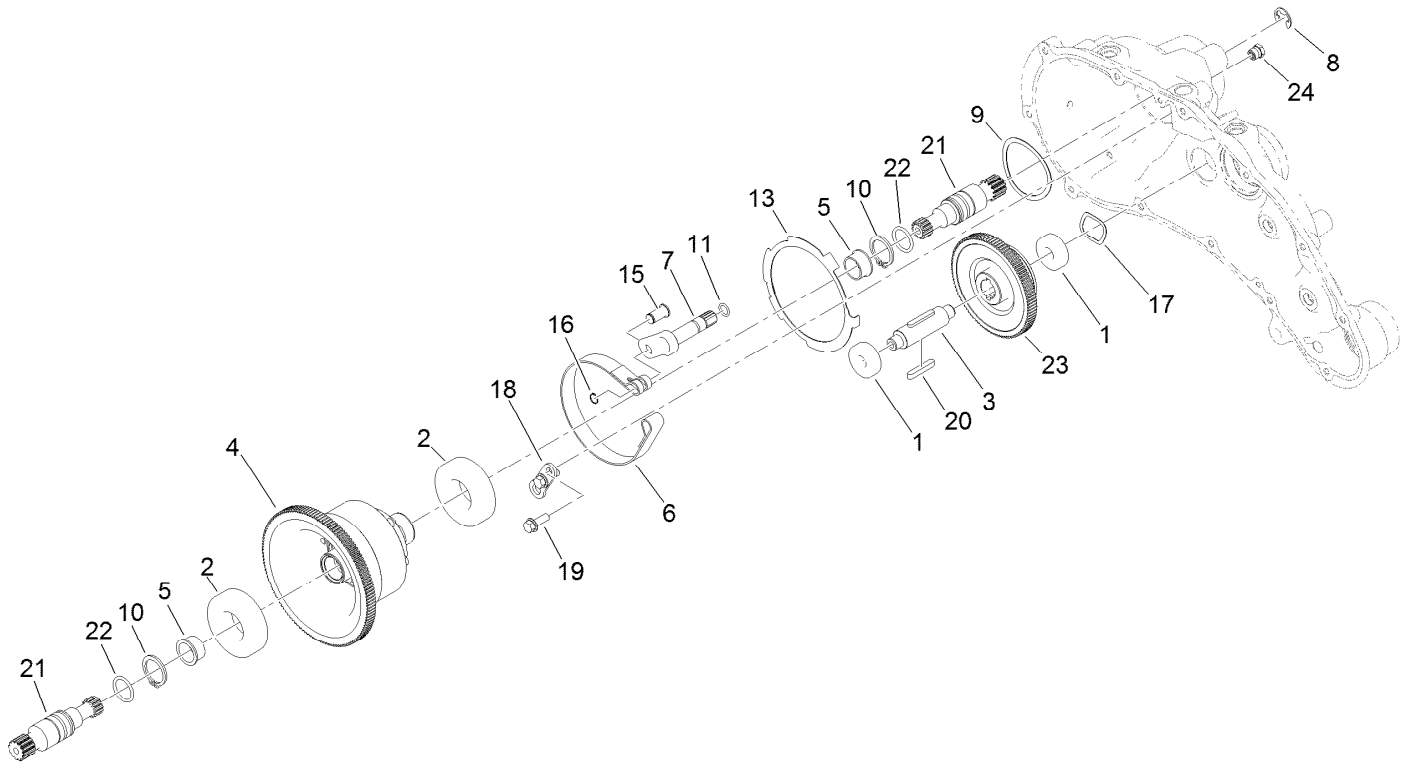

Transmission Gearbox Assembly No. 140-9324 Traction Drive Assembly

<i>Ref.</i>	<i>Part Number</i>	<i>Qty.</i>	<i>Description</i>	<i>Ref.</i>	<i>Part Number</i>	<i>Qty.</i>	<i>Description</i>
1	49-2410	2	Bearing-Ball	13	140-9236	1	Plate-Retainer, Brake
2	251-312	2	Bearing-Ball	15	120-9687	1	Pin-Clevis, Brake
3	137-0236	1	Shaft-Slider, Neutral	16	32120-46	1	Ring-Retaining
4	132-4555	1	Differential ASM	17	112-5163	1	Washer-Wave
5	256-252	2	Bearing-Flange	18	140-9279	1	Plate-Retainer, Pin
6	140-9277	1	Band-Brake	19	119-1138	2	Screw-HHF
7	132-4550	1	Lever-Brake	20	103-2739	2	Key
8	32120-47	1	Ring-Retaining, External	21	130-6841	2	Shaft-Differential
9	115-5258	1	Spring-Wire, Flat	22	237-159	2	O-Ring
10	32151-36	2	Ring-Retaining	23	137-0276	1	Gear-Spur, Neutral (93T)
11	237-22	1	O-Ring	24	133-4589	1	Fitting-Plug