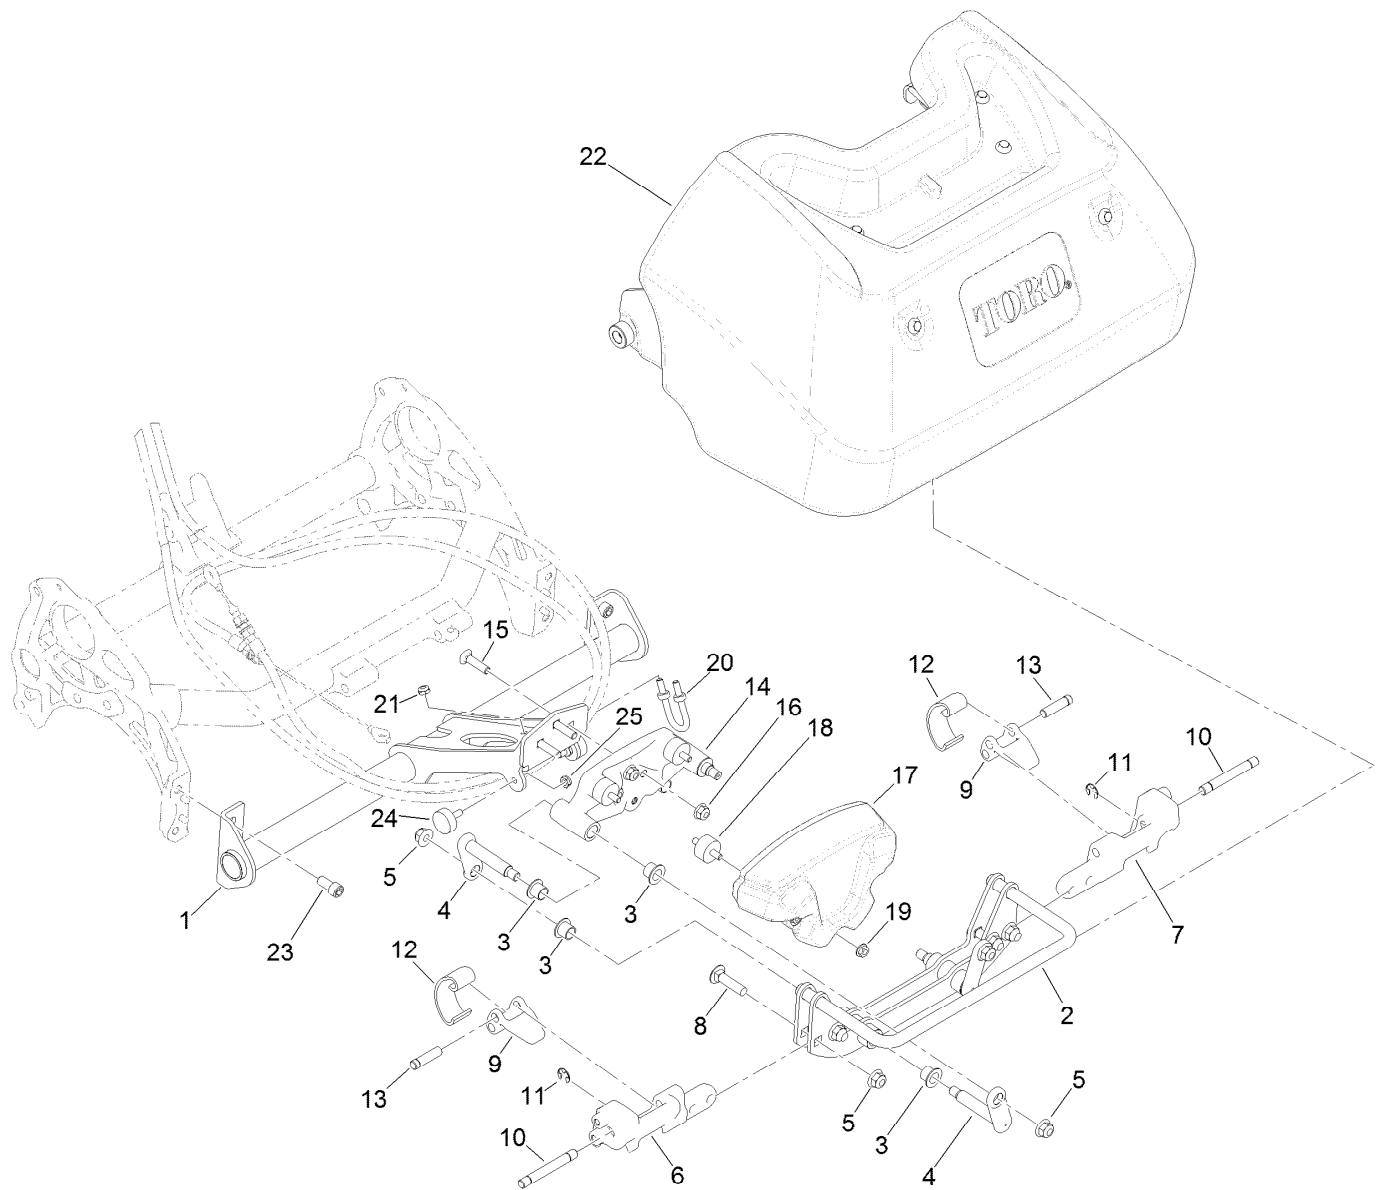

Frame Assembly

<i>Ref.</i>	<i>Part Number</i>	<i>Qty.</i>	<i>Description</i>	<i>Ref.</i>	<i>Part Number</i>	<i>Qty.</i>	<i>Description</i>
1	140-9253-01	1	Flex Frame, Welded [red]	13	114-8049	2	Pin-Pivot
2	139-7397-01	1	Roll Frame ASM, Welded [red]	14	139-7439	1	Frame-Link
3	125-5239	8	Bushing-Flange	15	99-6005	3	Bolt-Carriage
4	140-6437	4	Link Flex (Mach)	16	104-8300	3	Nut-HF, NI
5	104-8301	8	Nut-HF, NI	17	140-3399-01	1	Weight-Tmd [red]
6	139-7372	1	Hub-End, RH	18	140-3356	3	Isolator-Tmd
7	139-7374	1	Hub-End, LH	19	32128-14	3	Nut-HF
8	3231-4	4	Screw-CARR	20	01-170-0040	1	U-Bolt
9	114-8047	2	Lever	21	3296-56	2	Nut-Lock, NI
10	139-7380	2	Pin-Pivot, Latch	22	121-4710	1	Grass Basket ASM
11	32120-18	2	E-Ring	23	131-8573	4	Screw-HSH
12	114-8048	2	Spring	24	138-2662	2	Bumper-Rubber
				25	3296-56	2	Nut-Lock, NI