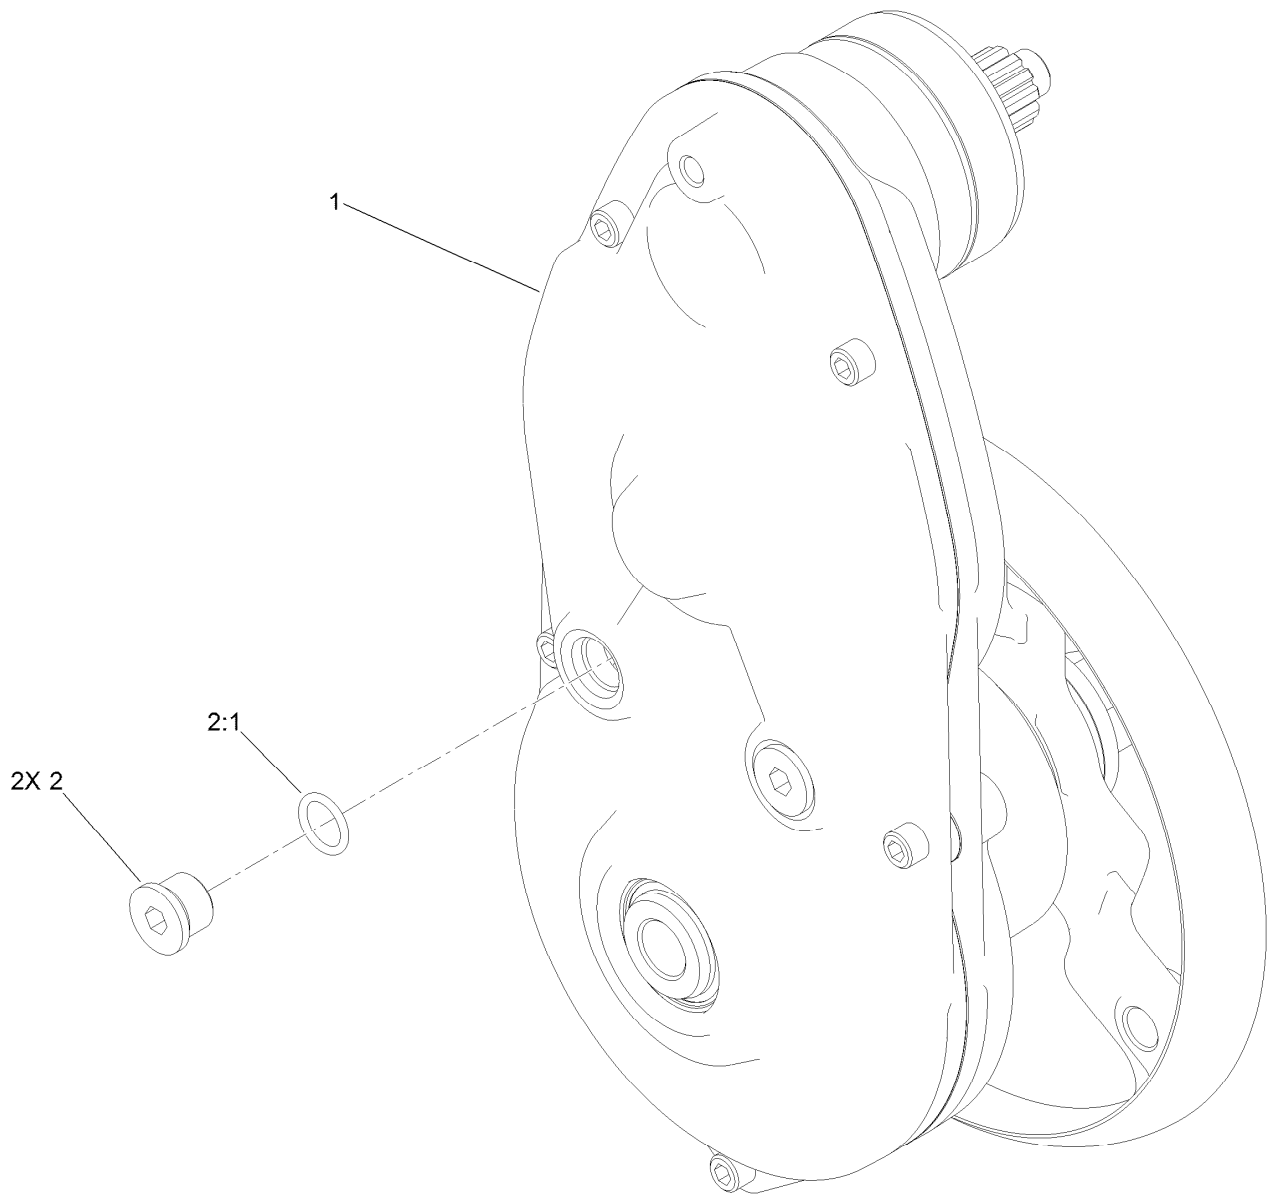

Drum Drive Replacement Kit Assembly No. 140-9329

<i>Ref.</i>	<i>Part Number</i>	<i>Qty.</i>	<i>Description</i>
1		1	Drum Drive Gear Box ASM ●
2	353-989	2	Plug-Hex, Hollow
2:1	237-42	1	O-Ring

● Not serviced separately