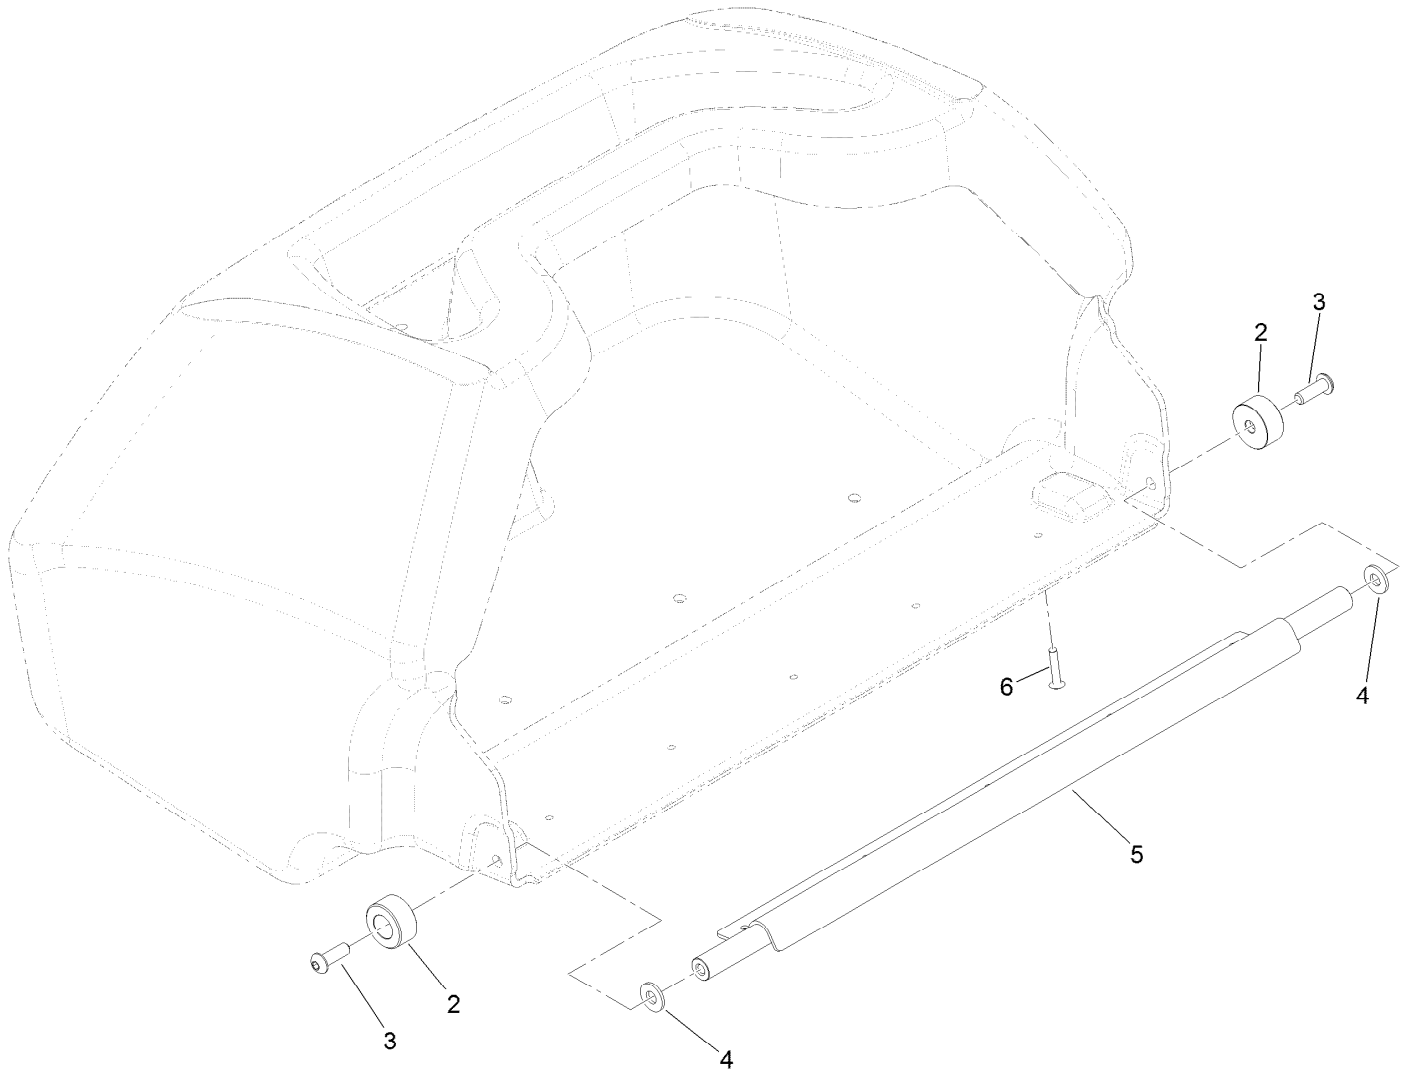

Basket Assembly No. 130-6750

<i>Ref.</i>	<i>Part Number</i>	<i>Qty.</i>	<i>Description</i>
2	121-4730	2	Bumper-Basket
3	3274-69	2	Screw-HSBH
4	120-9679	2	Washer-Flat
5	130-6752	1	Channel
6	3290-382	5	Rivet-Pop