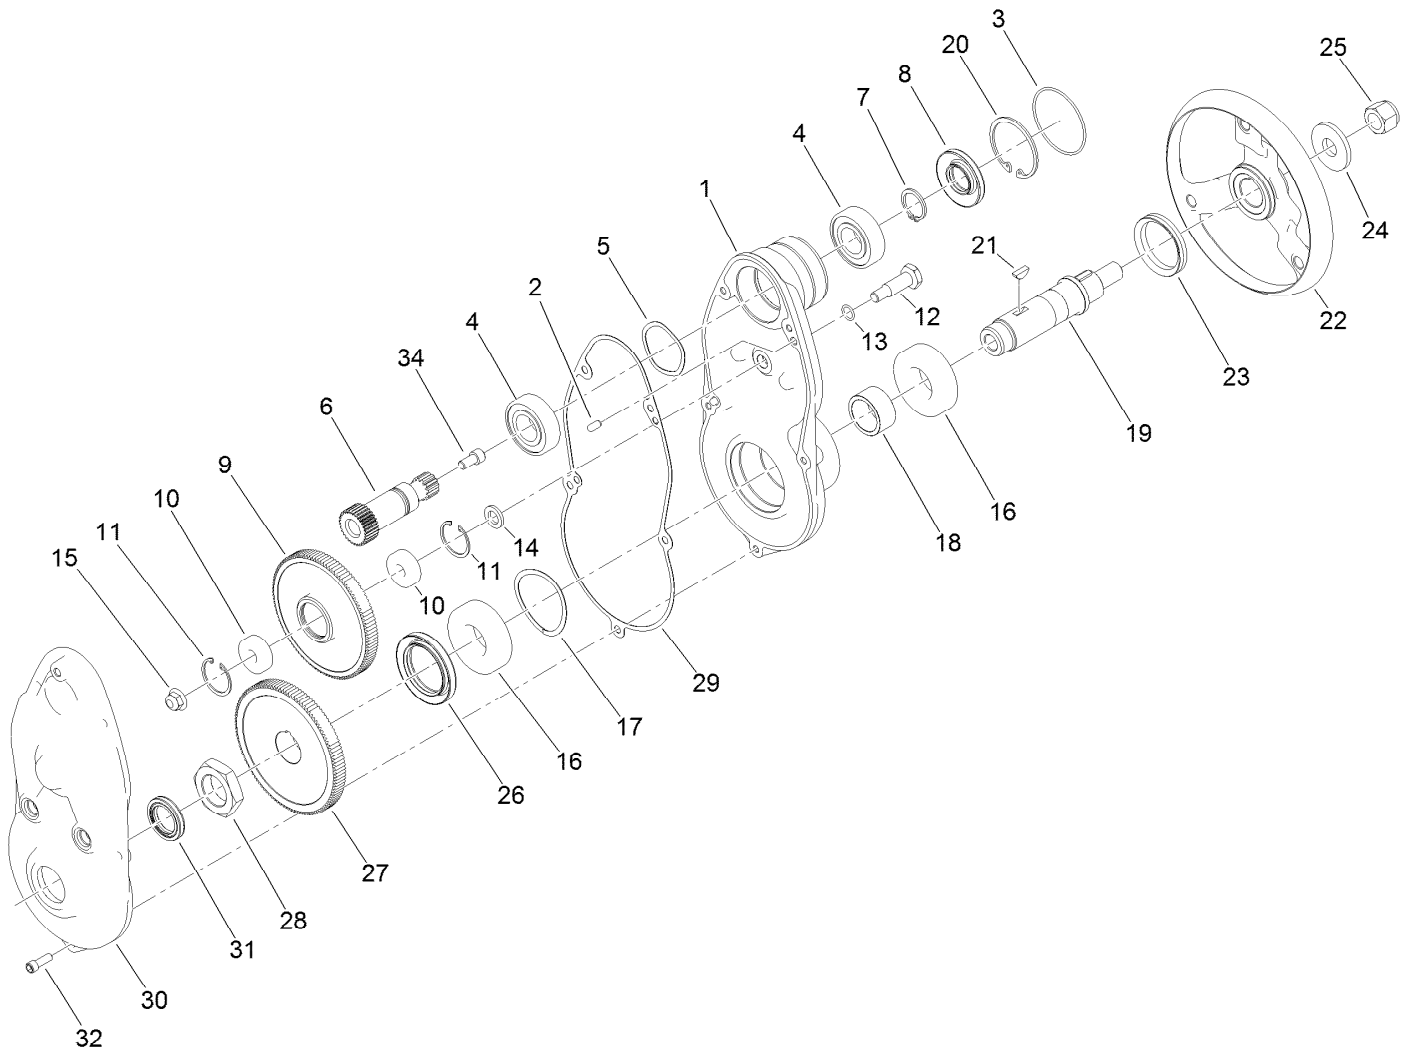

Drum Drive Gearbox Assembly

Ref.	Part Number	Qty.	Description	Ref.	Part Number	Qty.	Description
1	137-0282	1	Housing-Drive, Drum	17	115-5258	1	Spring-Wire, Flat
2	133-4591	2	Pin-Dowel	18	132-4568	1	Spacer
3	133-9082	1	O-Ring	19	133-4562	1	Shaft-Drum, Drive
4	251-82	2	Bearing-Ball	20	138-1480	1	Ring-Retaining, Int (52MM)
5	3290-485	1	Washer-Wave	21	138-1504	2	Key-Woodruff, 5MM
6	132-4565	1	Gear-Spur, 30T	22	133-9244	1	Hub-Drum, Outer
7	138-1507	1	Ring-Retaining, EXT (25MM)	23	253-161	1	Seal-V-Ring
8	138-1491	1	Seal-Oil	24	104-9216	1	Washer-Hardened
9	137-0274	1	Gear-Spur, 108T	25	126-3841	1	Nut-Hex, NI
10	49-2410	2	Bearing-Ball	26	138-1490	1	Seal-Oil
11	138-1506	2	Ring-Retaining, Int (32MM)	27	137-0275	1	Gear-Spur, 114T
12	133-4558	1	Pin-Bearing, Short	28	133-9078	1	Nut-Hex
13	80-8460	1	O-Ring	29	132-4569	1	Gasket-Drive, Drum
14	133-4553	1	Spacer-Bearing	30	137-0284	1	Cover-Drive, Drum
15	119-4042	1	Nut-HF, NI	31	133-4559	1	Seal-Oil
16	251-312	2	Bearing-Ball	32	140-9233	5	Screw-HSH
				34	3274-12	1	Screw-HSH