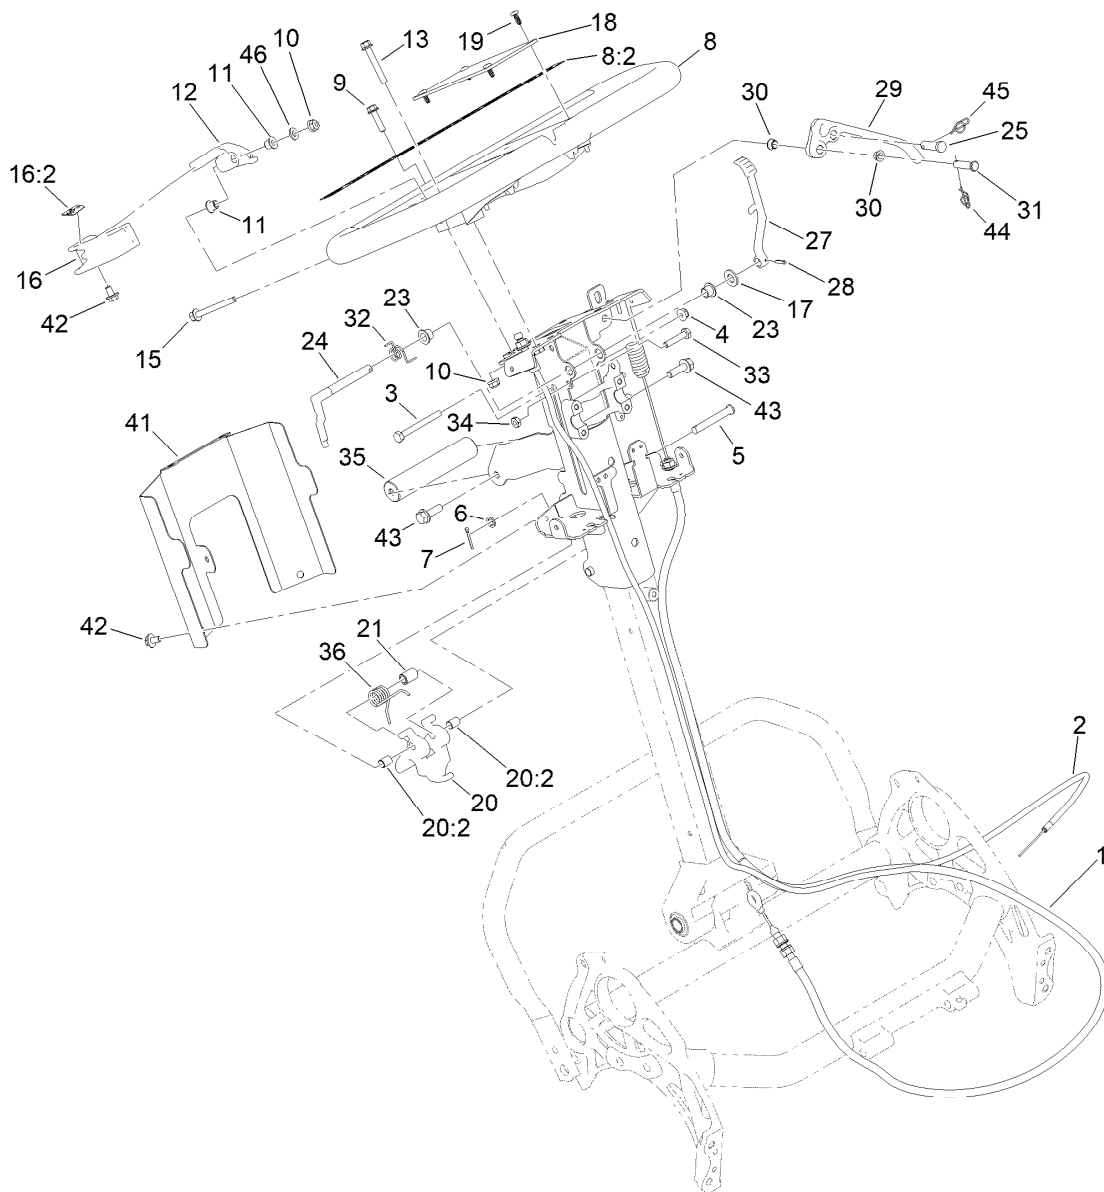

Upper Handle Assembly

Ref.	Part Number	Qty.	Description	Ref.	Part Number	Qty.	Description
1	140-9318	1	Cable ASM, Brake	20:2	137-0308	2	Bushing-Igus
2	137-0182	1	Cable-Throttle	21	140-9335	1	Spacer-Spring
3	321-15	1	Screw-HH	23	138-1514	2	Bushing-Flange
4	104-7201	1	Nut-HF, NI	24	138-1573	1	Latch-Brake
5	110-0618	1	Pin-Clevis	25	1-808285	1	Pin-Clevis
6	75-5470	1	Spacer-Bearing	27	140-3377	1	Lever-Lock, Brake
7	3272-6	1	Pin-Cotter	28	32121-73	1	Pin-Roll
8	138-1645	1	Handle ASM	29	140-9298	1	Lever-Brake
8:2	138-5532	1	Decal-Warning, General	30	138-5538	2	Bushing-Flange
9	120-4654	2	Screw-HHF	31	283-6	1	Pin-Clevis
10	119-4040	3	Nut-HF, NI	32	138-1518	1	Spring-Brake, Torsion
11	138-3538	2	Bushing-Flange	33	132-6777	1	Screw-Twh Thd Roll
12	138-1636	1	Arm-Throttle	34	120-9695	1	Nut-Jam
13	138-5527	1	Screw-HHF	35	138-1535	1	Handle-Assist, Lift
15	140-9317	1	Screw-HHF,Lock	36	140-9334	1	Spring-Handle, Torsion
16	139-4303	1	Throttle Lever ASM	41	138-5530-03	1	Cover-Bottom, Controls
16:2	138-5534	1	Decal-Throttle	42	46-6810	3	Screw And Washer ASM
17	100-4852	1	Washer-Hardened	43	115-5142	2	Screw-HHF
18	138-5514	1	Plate-Notepad, Handle	44	116-6639	1	Pin-Cotter, Locking
19	127-6843	4	Screw-Plastite, Torx Pan	45	140-9312	1	Pin-Cotter, Locking
20	137-0317	1	Handle Adjuster ASM	46	139-1323	1	Washer-Spcl