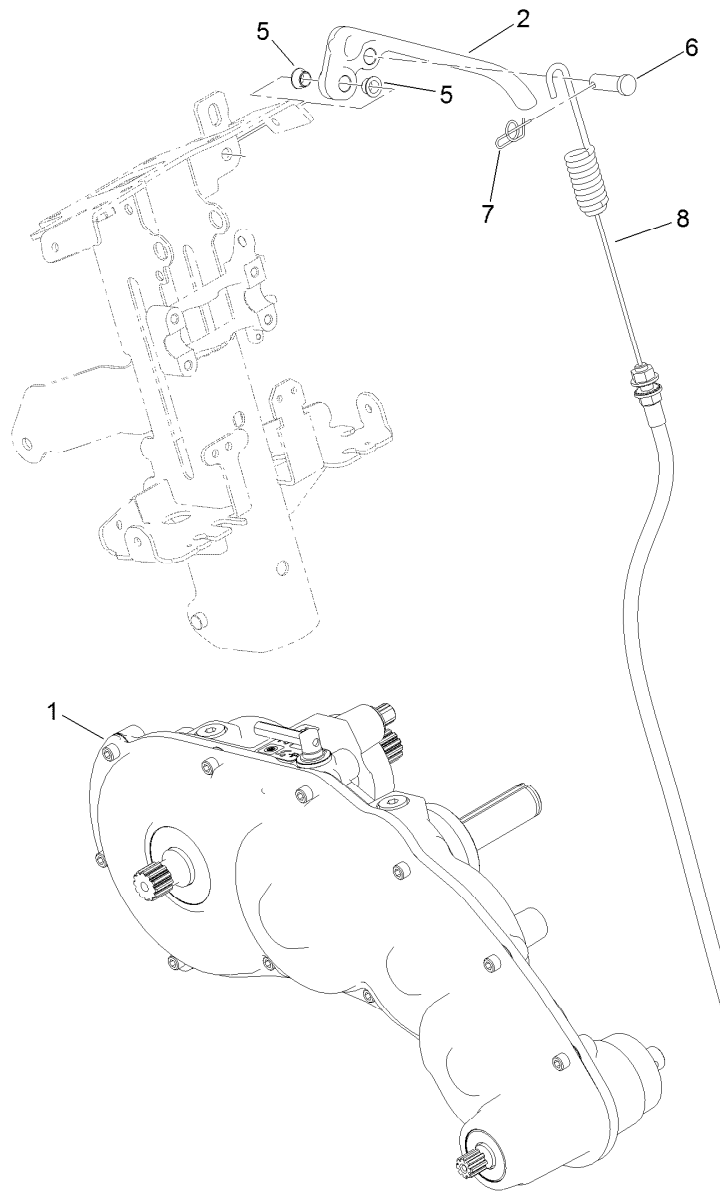

Transmission Replacement Kit Assembly No. 140-9324

<i>Ref.</i>	<i>Part Number</i>	<i>Qty.</i>	<i>Description</i>
1	130-6820	1	Transmission Gear Box ASM
2	140-9298	1	Lever-Brake
5	138-5538	2	Bushing-Flange
6	1-808285	1	Pin-Clevis
7	140-9312	1	Pin-Cotter, Locking
8	140-9318	1	Cable ASM, Brake