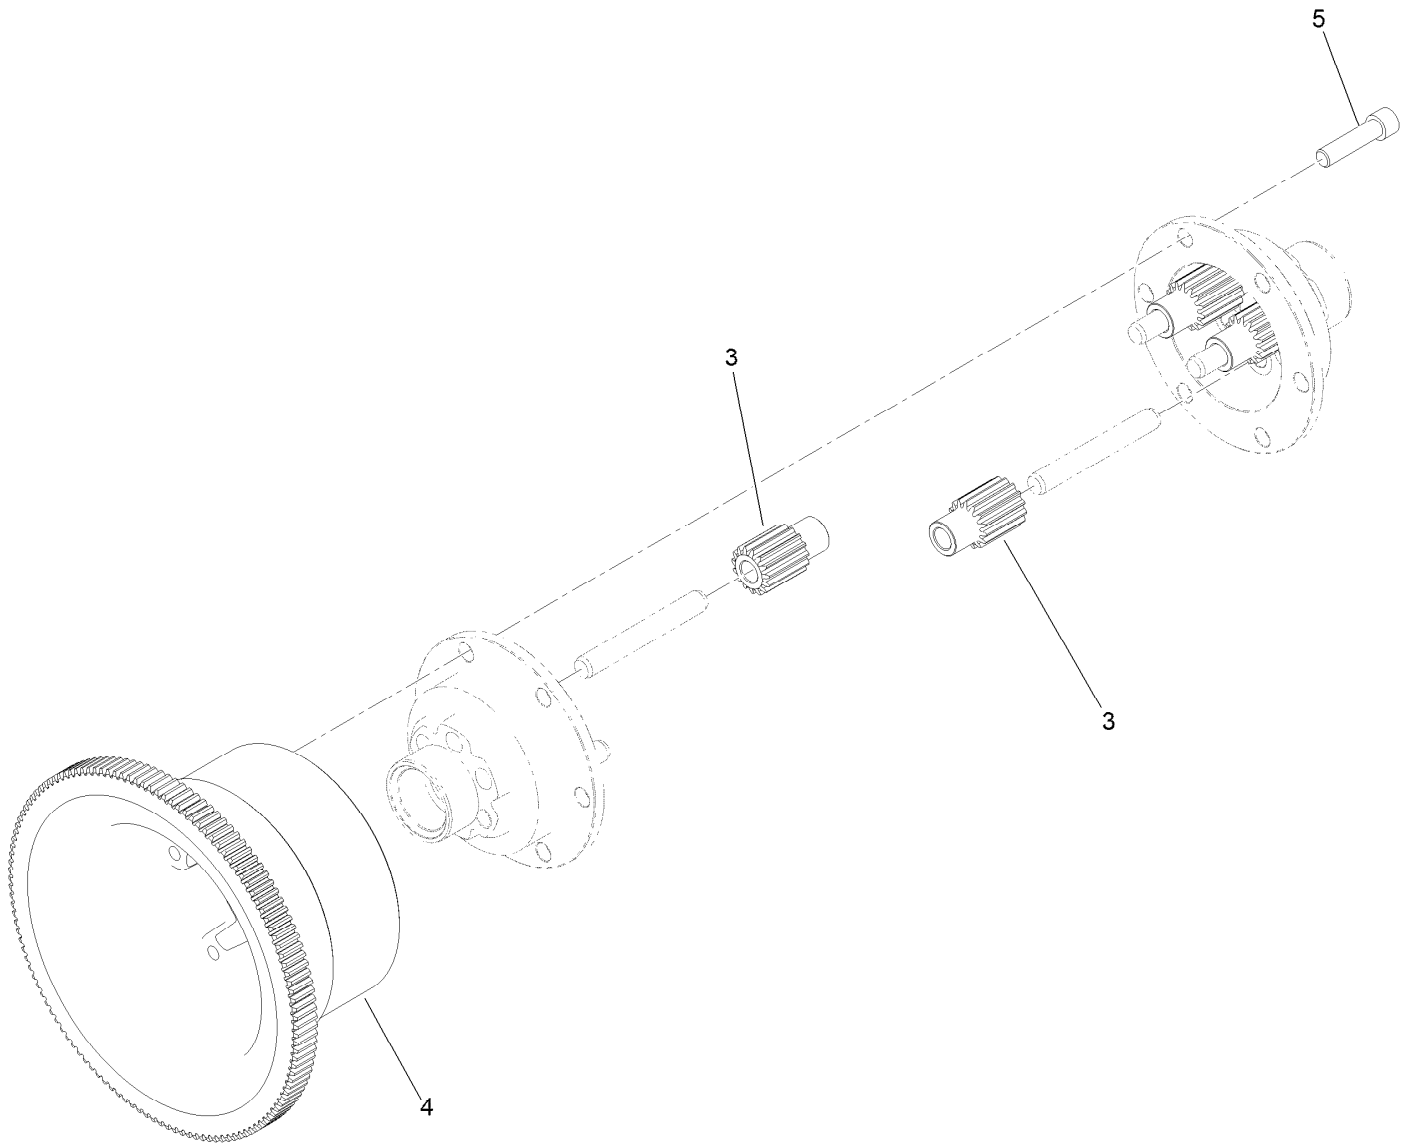

Differential Assembly No. 132-4555

<i>Ref.</i>	<i>Part Number</i>	<i>Qty.</i>	<i>Description</i>
3	130-6840	6	Gear-Spur, Differential
4	137-0294	1	Gear-Differential, 127T
5	3274-26	6	Screw-HSH