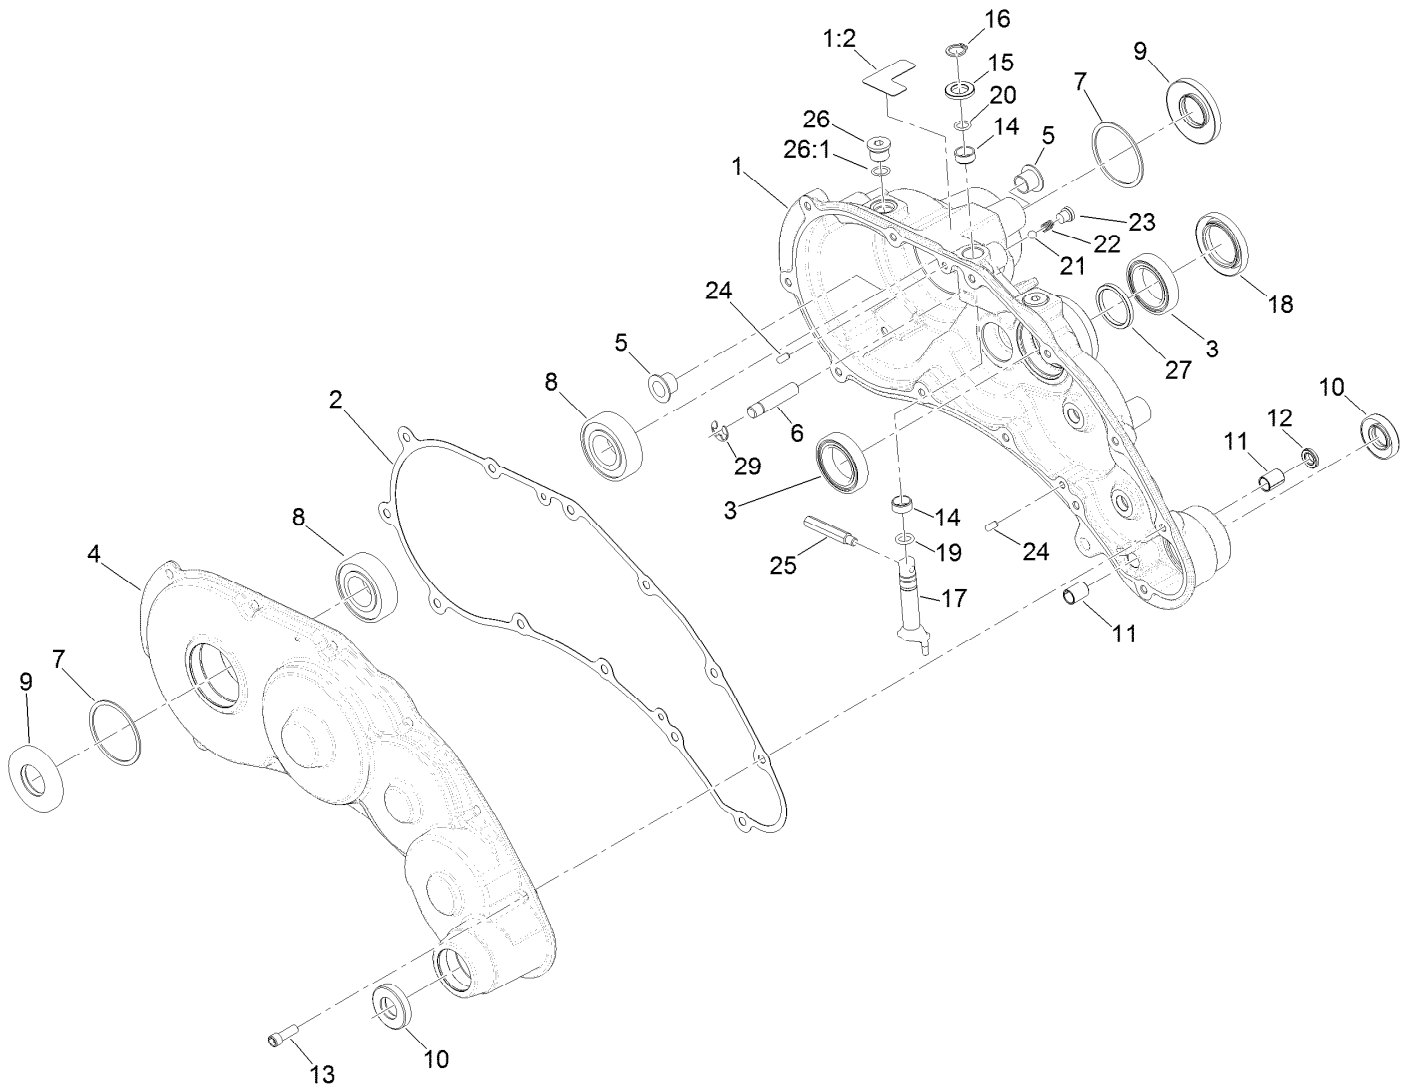

Transmission Gearbox Assembly No. 140-9324 Transmission Case Assembly

<i>Ref.</i>	<i>Part Number</i>	<i>Qty.</i>	<i>Description</i>	<i>Ref.</i>	<i>Part Number</i>	<i>Qty.</i>	<i>Description</i>
1	139-4306	1	Transmission Housing ASM	15	108-5059	1	Spacer-Bushing
1:2	138-1644	1	Decal-Release, Traction	16	32151-61	1	Ring-Retaining
2	132-4551	1	Gasket-Transmission	17	130-6816	1	Shaft-Selector, Traction
3	121-9281	2	Bearing-Ball	18	140-9325	1	Seal-Grease, High Temp
4	138-1603	1	Transmission Cover ASM	19	131-1879	1	O-Ring Seal
5	125-5239	2	Bushing-Flange	20	237-22	1	O-Ring
6	133-9122	1	Pin-Mount, Brake	21	105-2442	1	Ball-Detent
7	32151-92	2	Ring-Retaining	22	105-2443	1	Spring-Detent
8	251-82	2	Bearing-Ball	23	131-1825	2	Plug-ORB
9	133-9075	2	Seal-Oil	24	121-9249	2	Pin-Dowel
10	130-9463	2	Seal-Oil	25	133-9149	1	Pin-Groomer
11	131-3038	2	Bushing-Sleeve	26	353-989	2	Plug-Hex, Hollow
12	131-3126	1	Seal-Oil	26:1	237-42	1	O-Ring
13	140-9233	12	Screw-HSH	27	138-1496	1	Spacer
14	121-4738	2	Bushing-Straight	29	105-7004	1	E-Ring