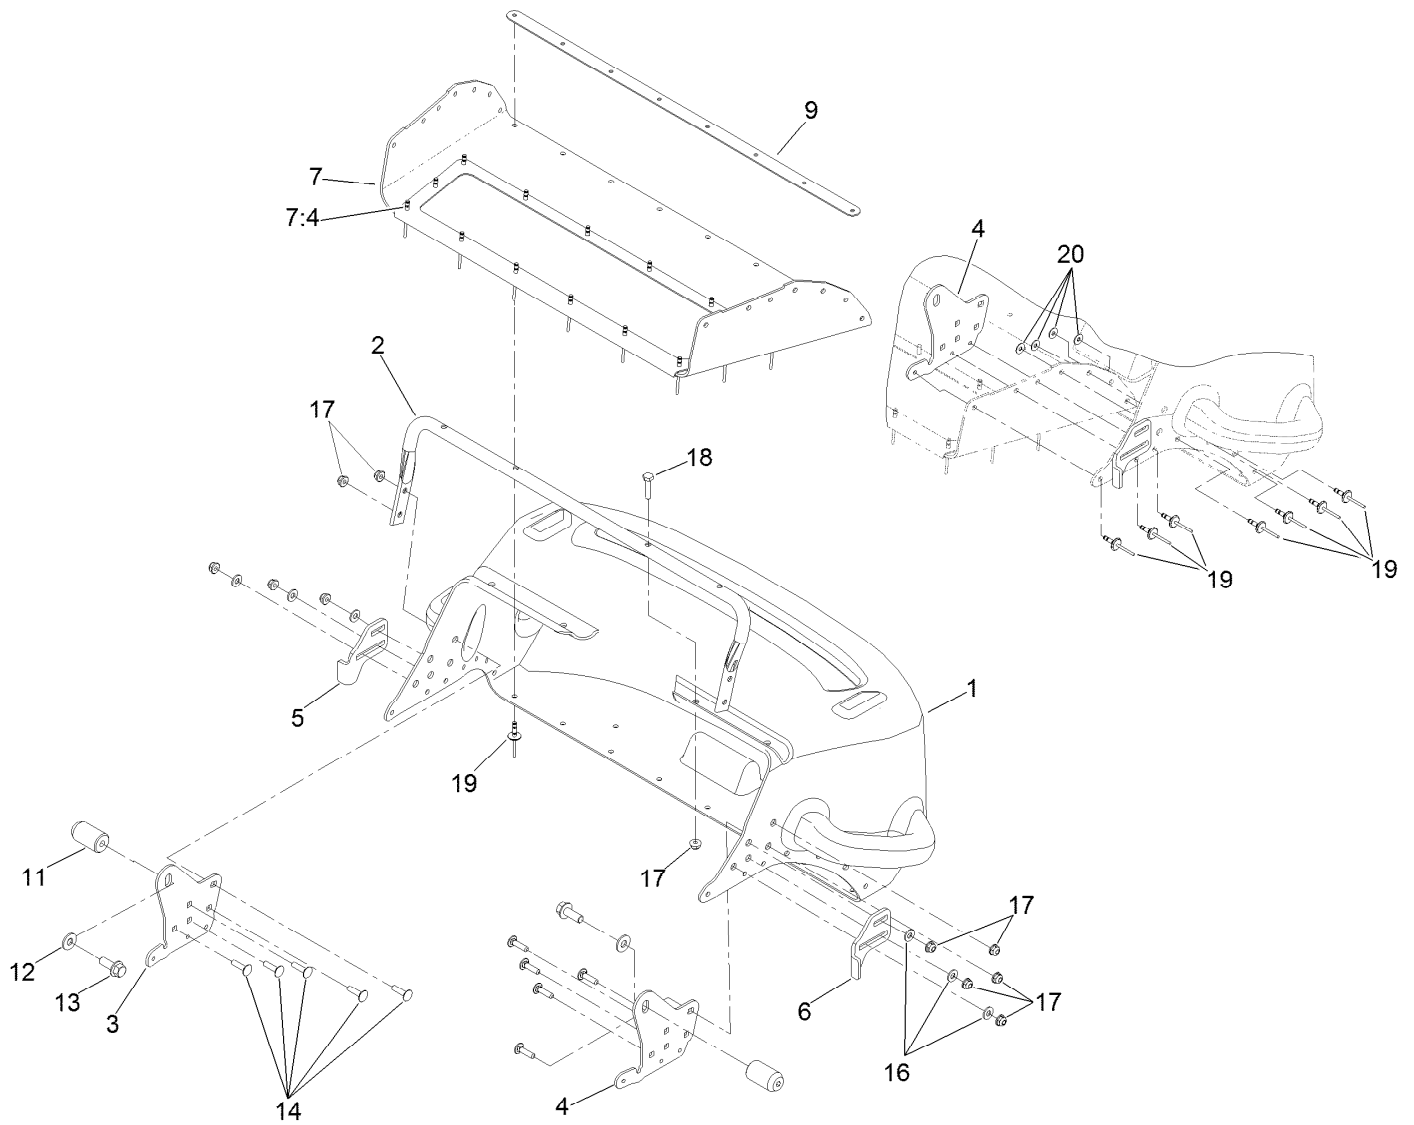

**Count on it.**

**Parts Catalog**

**Flexible Bottom Grass Basket Kit  
Reelmaster® 5010 Series 22in Cutting Units**

Model No. 03415

SERVICE ONLY KIT.  
CUSTOMER NEEDS TO  
ORDER IF THEY HAVE GROOMERS

## Grass Basket Assembly

Ref.	Part Number	Qty.	Description	Ref.	Part Number	Qty.	Description
1	131-0537	1	Grass Basket ASM	25:1	131-6840-03	1	Groomer Rod ASM
12	110-4080	1	Bar-Cutoff	25:2	33095-00	2	Washer-Flat
13	32105-18	4	Screw-HHF	25:3	60-9920	2	Screw
14	3296-42	4	Nut-Lock, NI	26	147-1000	1	Kit - Rm Grass Basket Hardware
15	104-8301	4	Nut-HF, NI	26:1	3234-30	1	Screw-HHF
16	3274-1	2	Screw-HSH	26:2	3256-71	2	Washer-Flat
17	125-2776	2	Spacer-Frame, Basket	26:3	75-3920	1	Guide-Basket
18	125-2794	2	Plate-Basket	26:4	110-4068	1	Washer-Plastic
18	137-0824	2	Plate-Basket (2 Position)	26:6	75-3950-03	1	Bracket-Basket
19	100-1719	2	Screw-Flange	26:7	75-3960	1	Spring-Torsion, LH (Yellow)
20	131-0512	1	Rod-Basket	26:8	75-3970	1	Spring-Torsion, RH
21	94-6936	1	Washer-Hardened	26:9	108-9087	1	Collar-Basket
22	104-8300	1	Nut-HF, NI	26:10	3234-36	1	Screw-HHF
23	3231-5	2	Screw-CARR	26:11	32121-11	1	Pin-Roll
25	131-6845	1	Groomer Rod Kit				

## Grass Basket Assembly No. 131-0537

Ref.	Part Number	Qty.	Description	Ref.	Part Number	Qty.	Description
1		1	Basket-Grass ●	11	110-9626	2	Pin-Basket
2	131-6874-03	1	Handle-Basket, Flat	12	3256-3	2	Washer-Flat
3	130-8095-03	1	Bracket-Inner Basket, LH	13	3234-42	2	Screw-HHF
4	130-8096-03	1	Bracket-Inner Basket, RH	14	3229-30	10	Screw-CARR
5	132-7128-03	1	Bracket-Stop, LH	16	3256-22	6	Washer-Flat
6	132-7129-03	1	Bracket-Stop, RH	17	104-7201	14	Nut-HF, NI
7	131-4704	1	Basket Flap ASM	18	321-7	4	Screw-HH
7:4	131-3208	14	Rivet-Pop	19	131-3208	22	Rivet-Pop
9	131-0529-03	1	Strip-Basket	20	3256-49	8	Washer-Plain