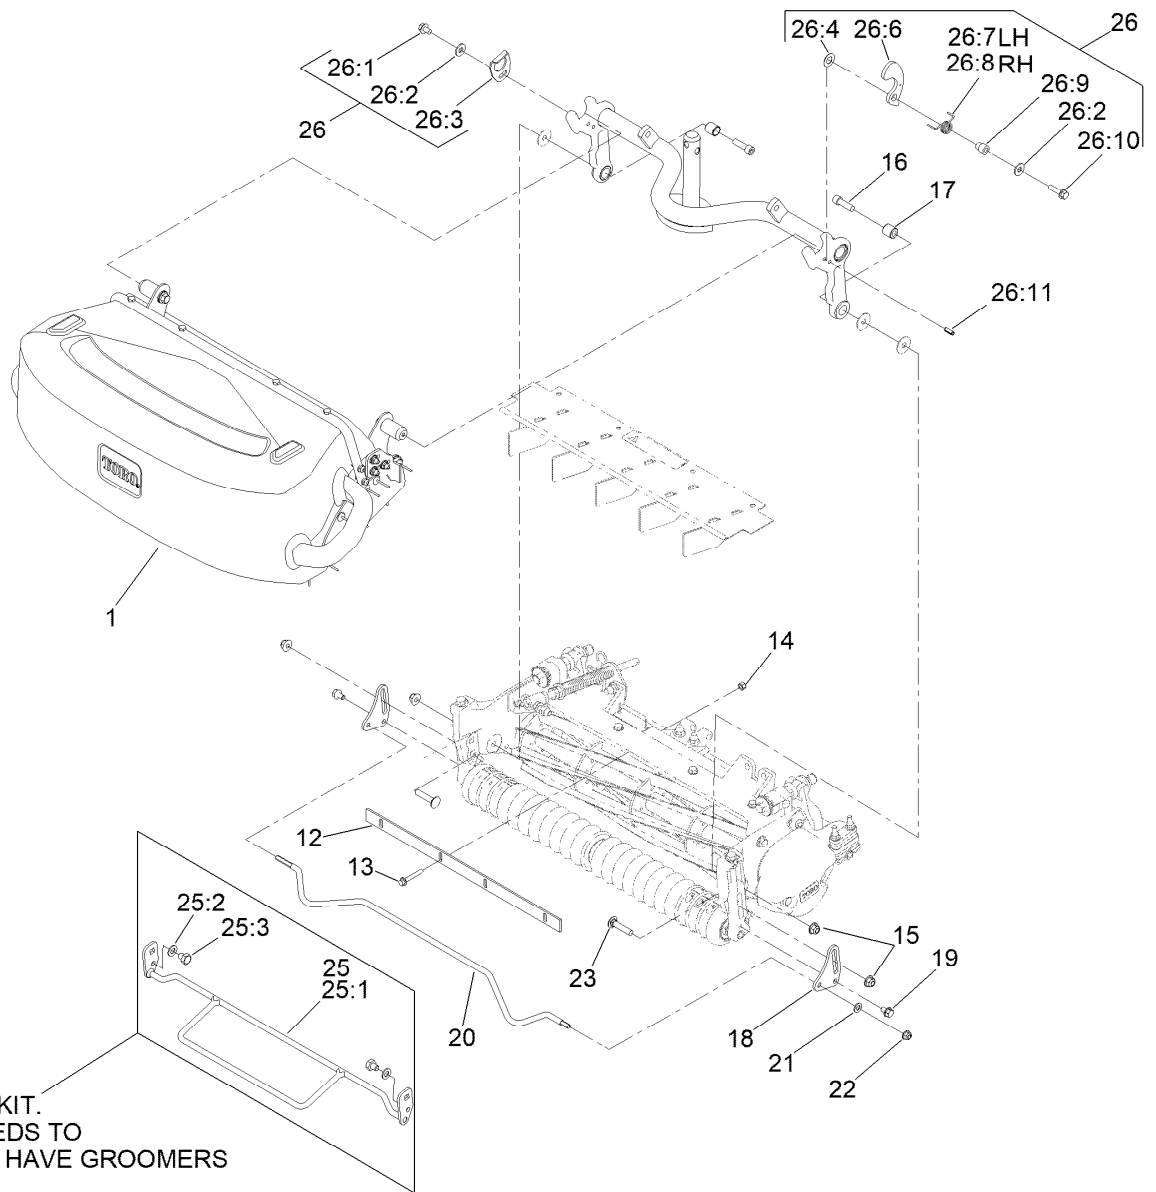

**Count on it.**

**Parts Catalog**

**Flexible Bottom Grass Basket Kit  
Reelmaster® 5010 Series 22in Cutting Units**

Model No. 03415

SERVICE ONLY KIT.  
CUSTOMER NEEDS TO  
ORDER IF THEY HAVE GROOMERS

## Grass Basket Assembly

Ref.	Part Number	Qty.	Description	Ref.	Part Number	Qty.	Description
1	131-0537	1	Grass Basket ASM	25:1	131-6840-03	1	Groomer Rod ASM
12	110-4080	1	Bar-Cutoff	25:2	33095-00	2	Washer-Flat
13	32105-18	4	Screw-HHF	25:3	60-9920	2	Screw
14	3296-42	4	Nut-Lock, NI	26	147-1000	1	Kit - Rm Grass Basket Hardware
15	104-8301	4	Nut-HF, NI	26:1	3234-30	1	Screw-HHF
16	3274-1	2	Screw-HSH	26:2	3256-71	2	Washer-Flat
17	125-2776	2	Spacer-Frame, Basket	26:3	75-3920	1	Guide-Basket
18	125-2794	2	Plate-Basket	26:4	110-4068	1	Washer-Plastic
18	137-0824	2	Plate-Basket (2 Position)	26:6	75-3950-03	1	Bracket-Basket
19	100-1719	2	Screw-Flange	26:7	75-3960	1	Spring-Torsion, LH (Yellow)
20	131-0512	1	Rod-Basket	26:8	75-3970	1	Spring-Torsion, RH
21	94-6936	1	Washer-Hardened	26:9	108-9087	1	Collar-Basket
22	104-8300	1	Nut-HF, NI	26:10	3234-36	1	Screw-HHF
23	3231-5	2	Screw-CARR	26:11	32121-11	1	Pin-Roll
25	131-6845	1	Groomer Rod Kit				

## Grass Basket Assembly No. 131-0537

Ref.	Part Number	Qty.	Description	Ref.	Part Number	Qty.	Description
1		1	Basket-Grass ●	11	110-9626	2	Pin-Basket
2	131-6874-03	1	Handle-Basket, Flat	12	3256-3	2	Washer-Flat
3	130-8095-03	1	Bracket-Inner Basket, LH	13	3234-42	2	Screw-HHF
4	130-8096-03	1	Bracket-Inner Basket, RH	14	3229-30	10	Screw-CARR
5	132-7128-03	1	Bracket-Stop, LH	16	3256-22	6	Washer-Flat
6	132-7129-03	1	Bracket-Stop, RH	17	104-7201	14	Nut-HF, NI
7	131-4704	1	Basket Flap ASM	18	321-7	4	Screw-HH
7:4	131-3208	14	Rivet-Pop	19	131-3208	22	Rivet-Pop
9	131-0529-03	1	Strip-Basket	20	3256-49	8	Washer-Plain