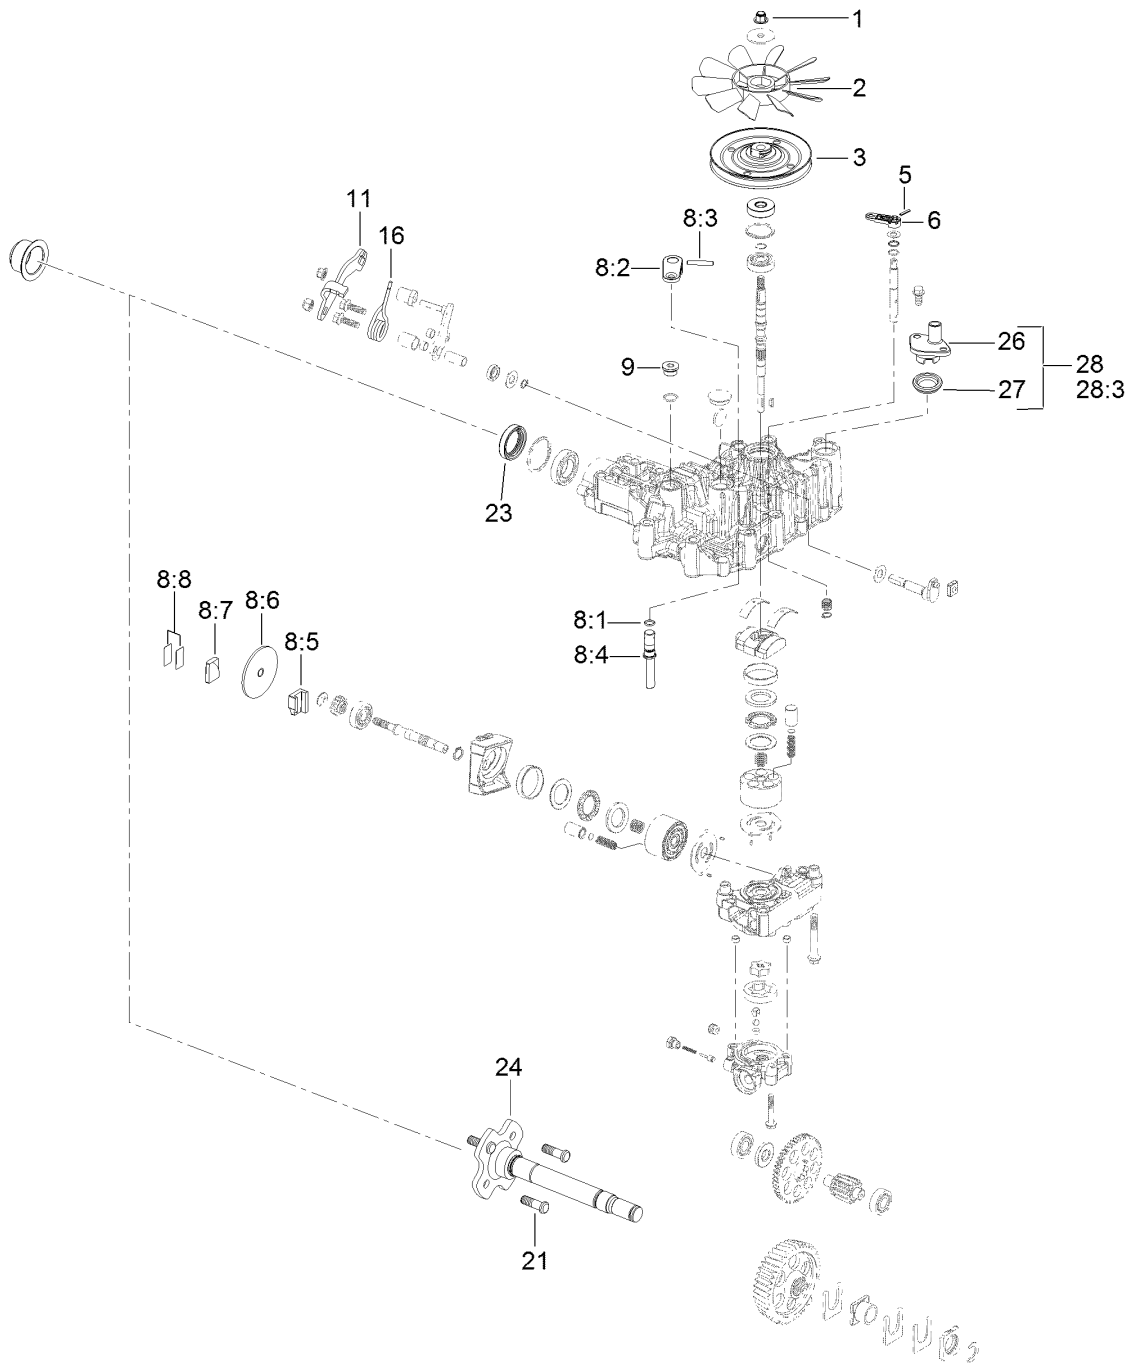

Ground Drive Assembly (continued)

<i>Ref.</i>	<i>Part Number</i>	<i>Qty.</i>	<i>Description</i>	<i>Ref.</i>	<i>Part Number</i>	<i>Qty.</i>	<i>Description</i>
1	138-5840	1	LH Accy Transmission	22	139-4059	1	HYD Hose ASM
2	138-5839	1	RH Transmission ASM	24	92-2379	1	Clamp-Hose
3	131-1131-03	1	Support-Transaxle	25	131-7469	1	Rod-Bypass, RH
4	93-2569	4	Screw-HHF	26	131-7470	1	Rod-Bypass, LH
5	116-4701	16	Screw-HHF	27	108-2992	2	Pin-Hair
6	104-8301	18	Nut-HF, NI	28	32180-030	1	Clip-Tie
7	138-1108-03	1	Plate-Skid	29	140-1886	2	Wheel And Tire ASM
9	117-5351	1	Spacer	29:1	140-1887	1	Rim-8 Inch Black
10	1-413088	1	Bushing-Lever, Lift	29:2	120-6466	1	Tire
11	131-1175	1	Arm-Idler	29:3	232-27	1	Stem-Valve
12	114-0463	2	Washer-Friction, Composite	30	242-50	8	Nut-Lug
13	110-9981	1	Washer-Plain	31	132-7584	2	Spacer-Hex
14	3234-39	1	Screw-HHF	32	104-8300	2	Nut-HF, NI
15	93-1622	1	Pulley-Idler	33	3290-250	2	Pin-Cotter
16	3231-4	1	Screw-CARR	34	2412-141	2	Clamp-Drive, Worm
17	138-1104	1	Spring-Extension	35	3290-378	1	Tie-Cable
18	131-1124	1	Belt-V	36	136-1290	2	Fitting-Elbow 90
19	132-1135	1	Tank-HYD	37	83-2080	1	Hose-Valve, Tank
19:1	133-8677	1	Cap-Vented	38	133-0223	1	Hose-Fuel
20	3229-25	3	Screw-CARR	39	110-3257	1	Hose-Fuel
21	104-7201	3	Nut-HF, NI				

LH Transmission Assembly No. 138-5840

8 = Items Included in RH Brake Kit