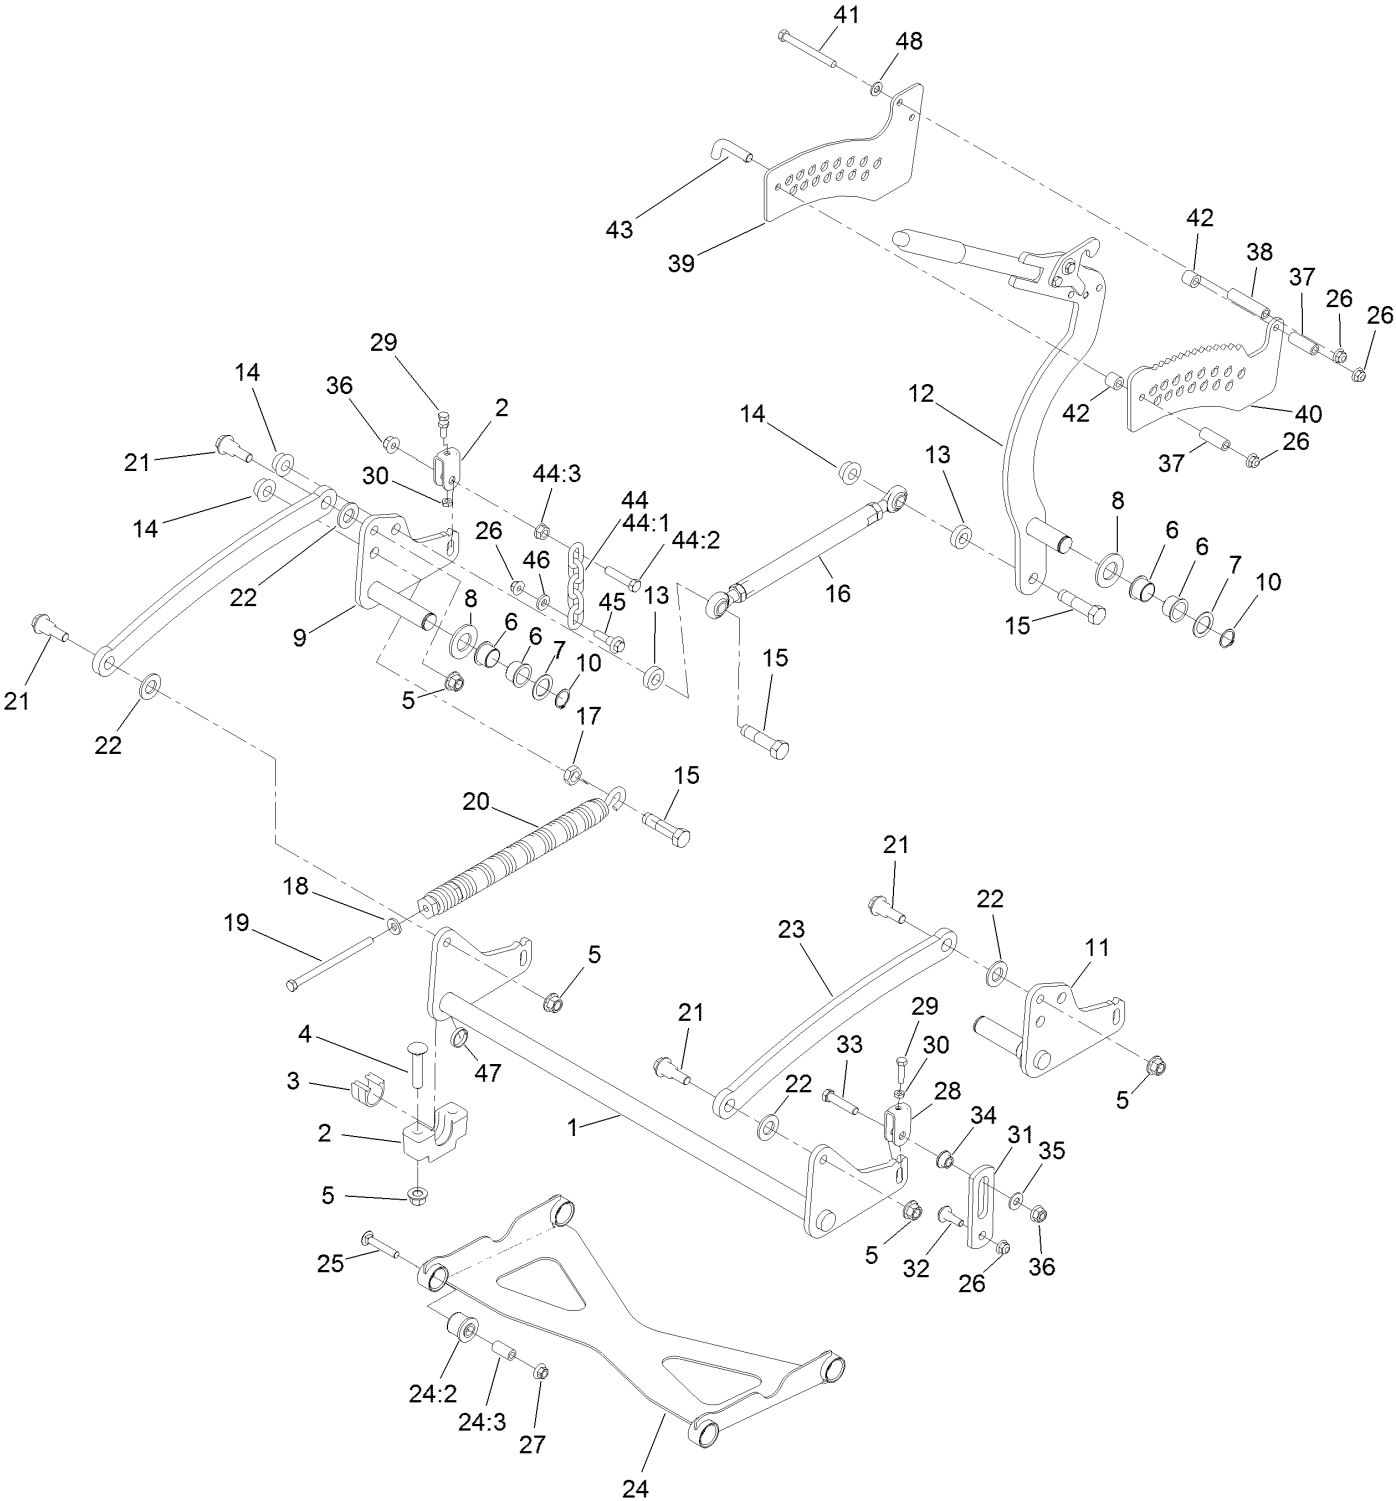

Deck Lift Assembly

Deck Lift Assembly (continued)

<i>Ref.</i>	<i>Part Number</i>	<i>Qty.</i>	<i>Description</i>	<i>Ref.</i>	<i>Part Number</i>	<i>Qty.</i>	<i>Description</i>
1	120-8405-01	1	Shaft-Cross, Front	25	3231-7	4	Screw-CARR
2	109-9409	2	Support-Bearing, Cross Shaft (Front)	26	104-8301	7	Nut-HF, NI
3	109-9410	2	Bearing-Cross Shaft, Front	27	32128-19	4	Nut-HF Lock, Large Flg
4	116-1700	4	Bolt-CARR	28	109-9066	4	Yoke-Adjust, Deck
5	99-5107	8	Nut-Lock	29	322-47	4	Screw-HH
6	127-0369	6	Bushing	30	3218-2	8	Nut-Hex Jam
7	10-8110	3	Washer-Thrust	31	130-6589	2	Link-Lift
8	3256-62	3	Washer-Flat	32	109-9840	2	Screw-Shoulder, HHF
9	127-0616-01	1	Arm-Lift, Rear (RH)	33	109-9065	2	Screw-HH
10	32151-29	3	Ring-Retaining	34	116-2428	2	Bushing-Flanged
11	127-0615-01	1	Arm-Lift, Rear (LH)	35	3256-4	2	Washer-Flat
12	130-1755	1	HOC Lever ASM	36	114-8417	4	Nut-HF, NI
13	119-6223	2	Washer	37	95-6448	2	Spacer
14	138-4932	3	Nut-Hex Flg	38	138-1111	1	Spacer
15	138-4931	3	Screw-Lock	39	132-7581	1	HOC Plate And Decal ASM
16	130-6615	1	HOC Link ASM	40	138-4887	1	Plate-HOC, Inner
17	3218-6	1	Nut-Jam	41	323-42	3	Screw-HH
18	98-5975	1	Washer-Belleville	42	121-1760	2	Spacer
19	323-58	1	Bolt-TAP, HH	43	116-5584	1	Pin-HOC
20	116-0886	1	Spring-Extension	44	116-0756	2	Deck Lift Chain ASM
21	116-0780	4	Screw-Shoulder, HHF	44:1	1-633447	1	Chain-Lift, Deck
22	3256-28	4	Washer-Flat	44:2	109-9065	1	Screw-HH
23	127-1948-03	2	Link-Lift	44:3	32128-37	1	Nut-HF
24	137-4129	1	Deck Strut ASM	45	130-0742	2	Bolt-Shoulder
24:2	137-4108	4	Bushing-Rubber	46	43-0940	2	Spacer
24:3	108-6544	4	Spacer	47	133-1431	1	Spacer-Split
				48	3256-24	3	Washer-Flat