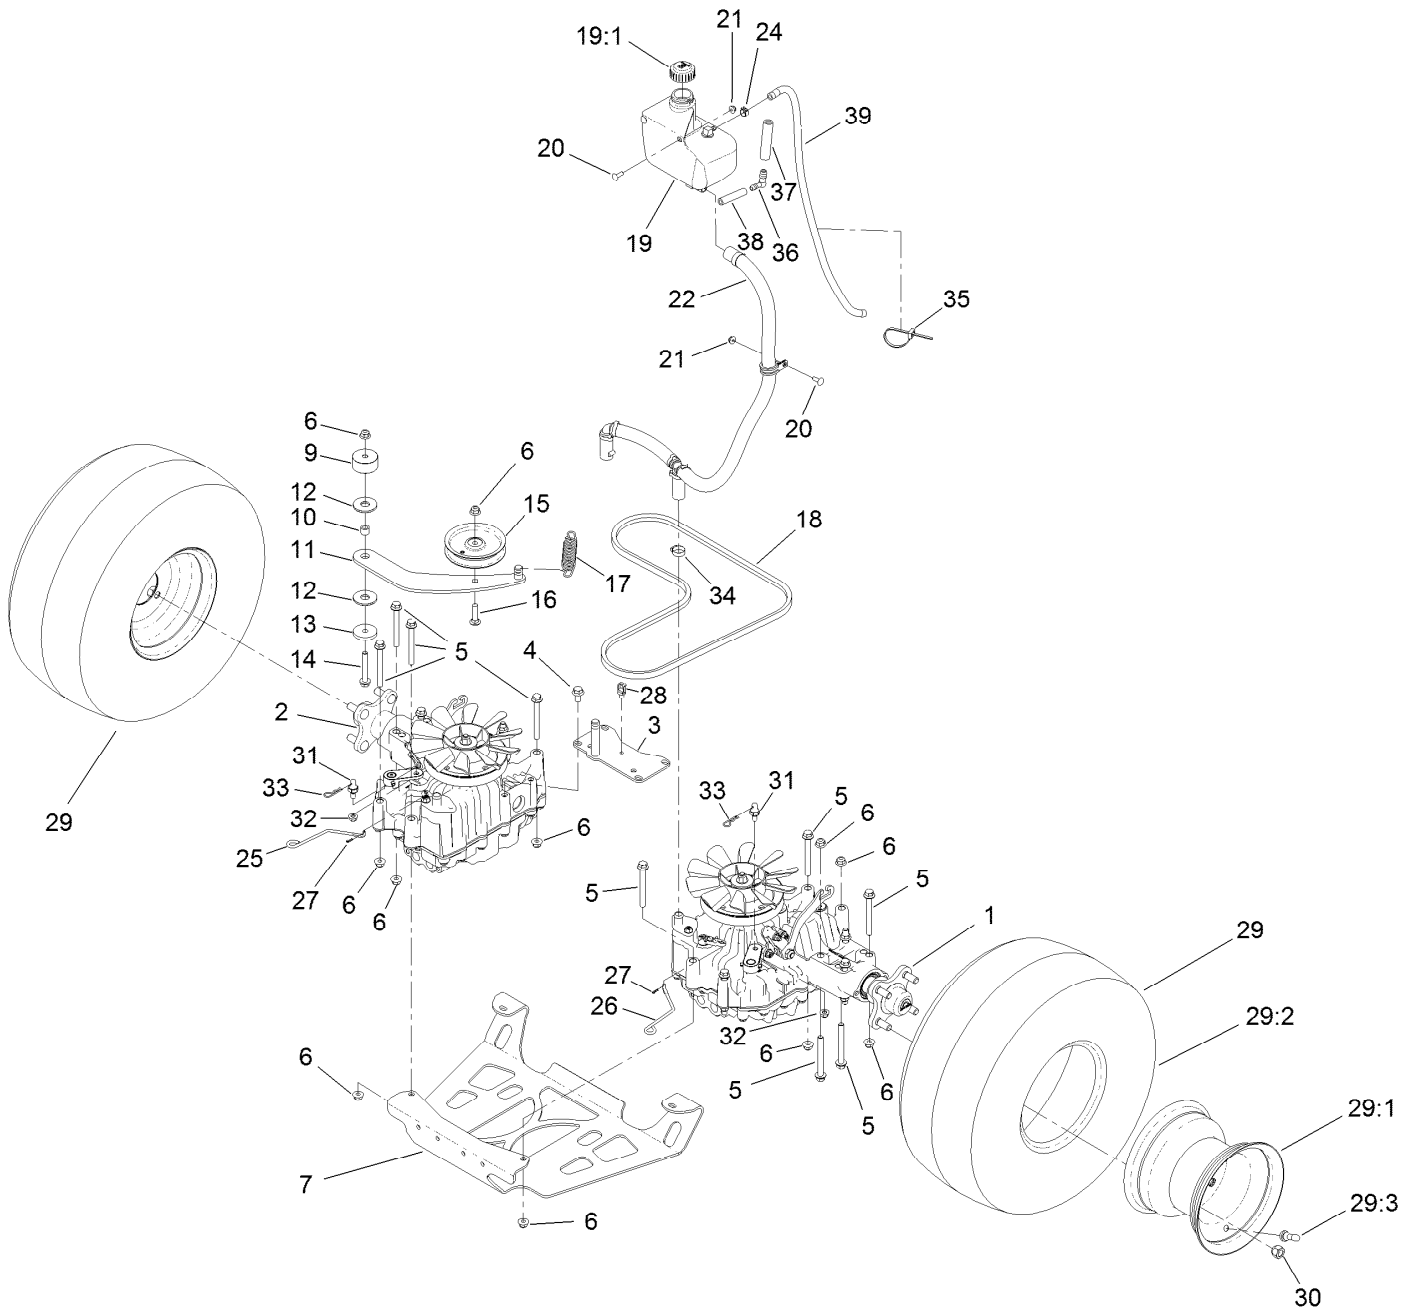

Deflector Assembly No. 120-2451 (continued)

<i>Ref.</i>	<i>Part Number</i>	<i>Qty.</i>	<i>Description</i>	<i>Ref.</i>	<i>Part Number</i>	<i>Qty.</i>	<i>Description</i>
1	3231-4	4	Screw-CARR	5	108-4059-01	1	Plate-Hinge, Rear
2	106-3246-01	1	Deflector	6	106-3253-01	1	Plate-Hinge, Front
3	106-3248-03	1	Strap-Discharge	7	104-8301	4	Nut-HF, NI
4	110-0759	1	Deflector-Rubber				

Ground Drive Assembly