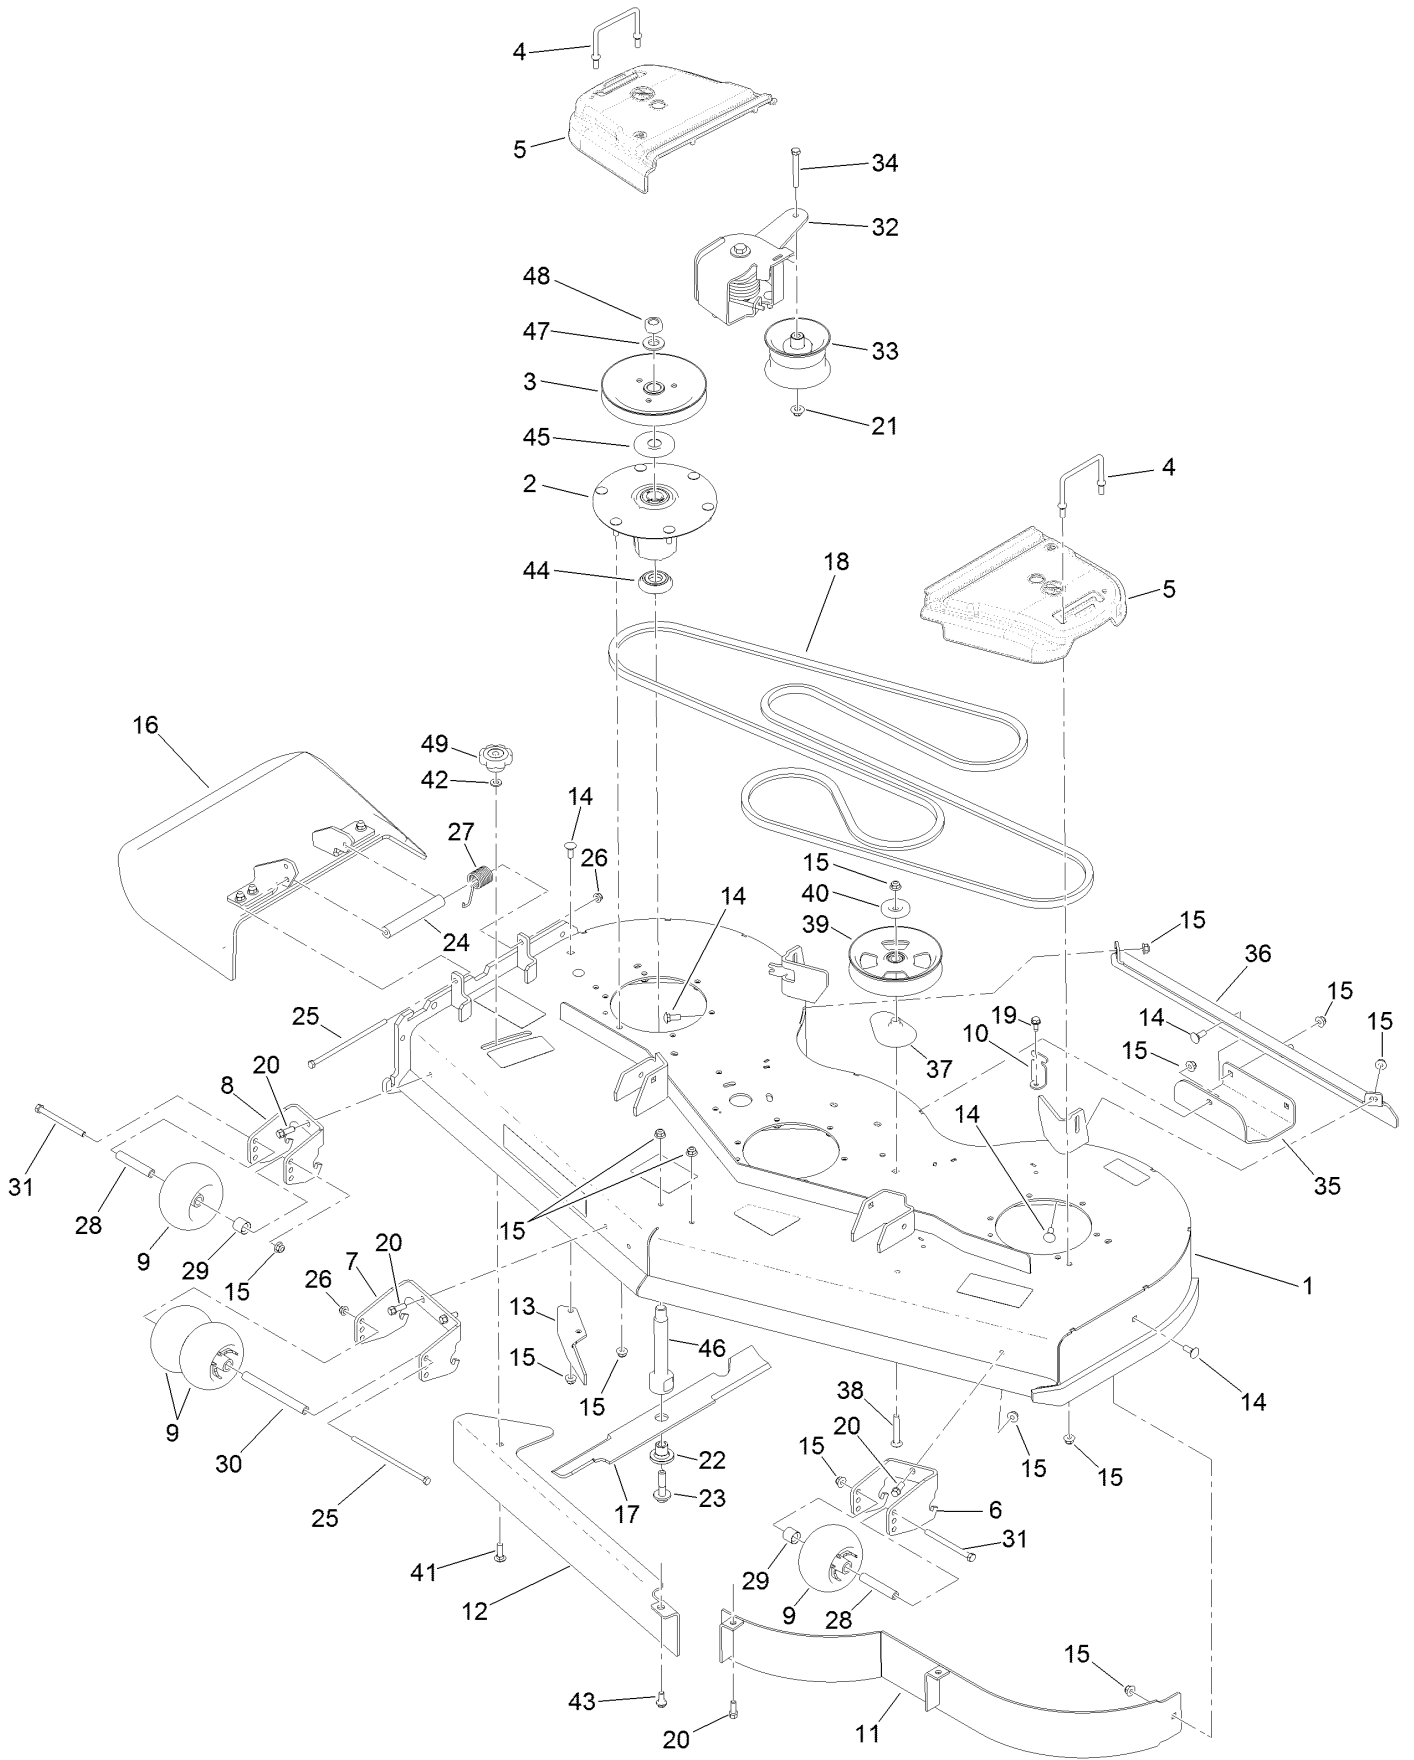

Contents

60 Inch Deck Assembly	4
Deck Decal Assembly No. 139-8101	6
Spindle Assembly No. 137-9780	8
Deflector Assembly No. 120-2451	10
Ground Drive Assembly	12
LH Transmission Assembly No. 138-5840	14
RH Transmission Assembly No. 138-5839	16
Hydraulic Hose Assembly No. 139-4059	18
Motion Control Assembly	20
Control Handle Assembly No. 132-5157	22
Control Handle Assembly No. 132-5158	24
Parking Brake Assembly	26
Deck Lift Assembly	28
HOC Lever Assembly No. 130-1755	30
Frame Assembly	32
Wheel and Bearing Assembly	34
Platform Assembly	36
Engine Assembly	38
Fuel Tank Assembly	40
Wire Harness Assembly	42
Attachments and Accessories	44

60 Inch Deck Assembly