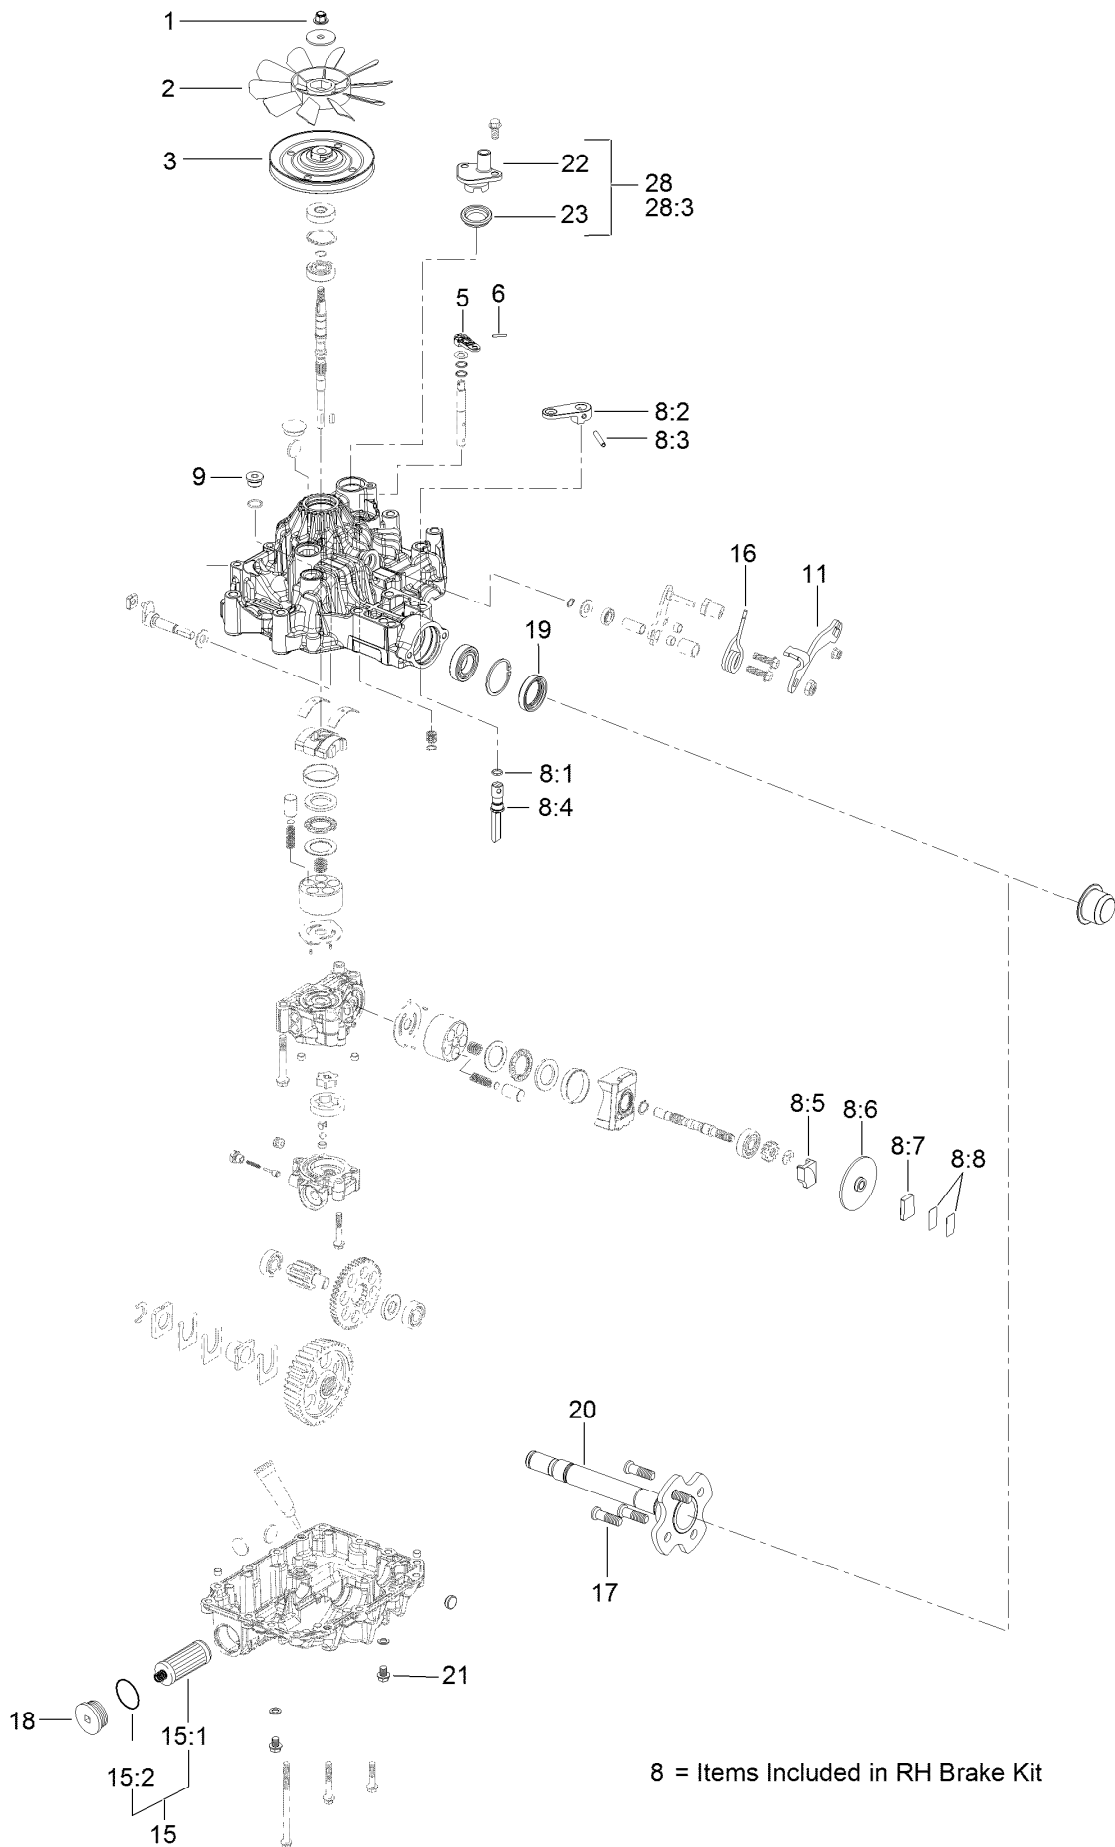

RH Transmission Assembly No. 138-5839