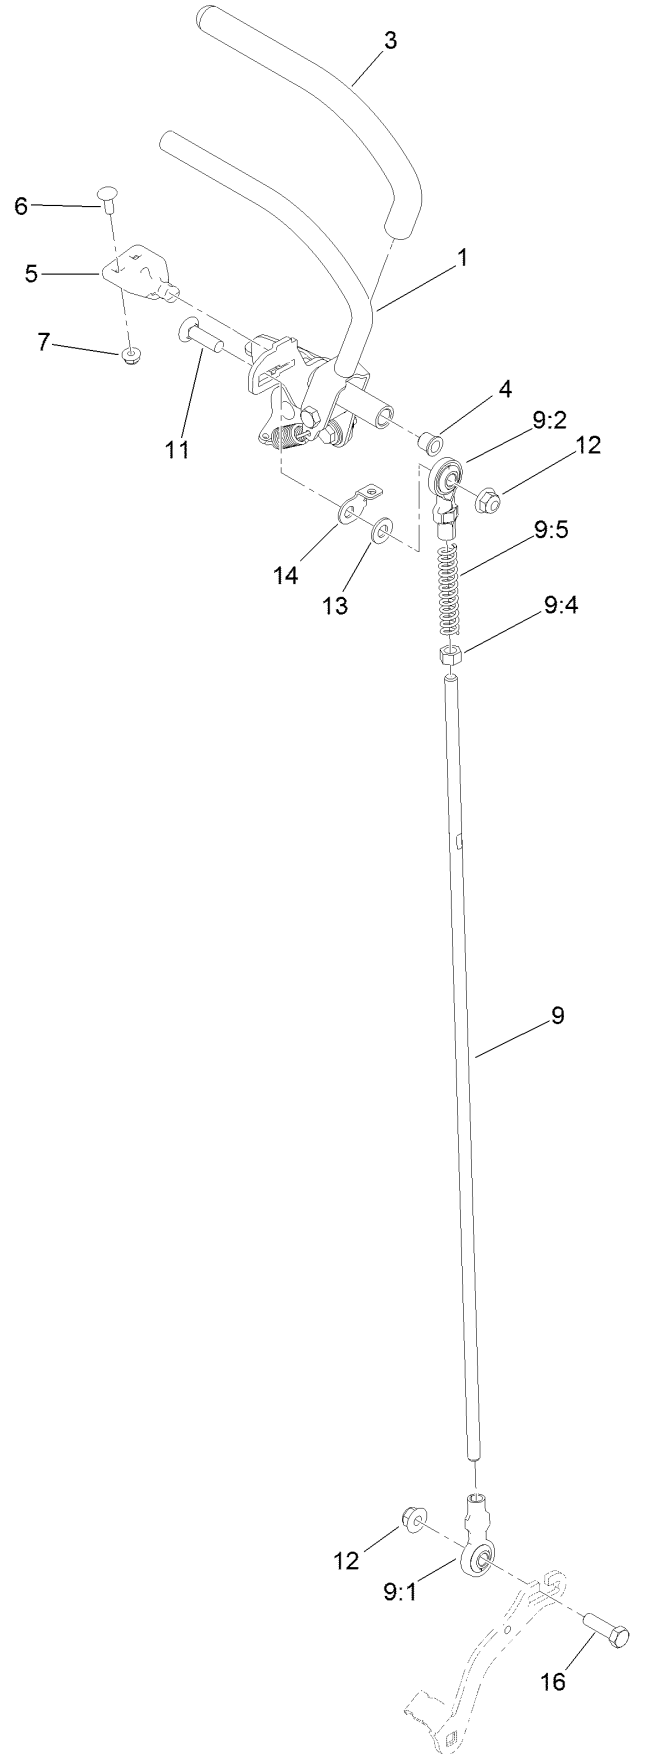

Count on it.

Parts Catalog

**GrandStand® Multi Force® Mower
With 60in TURBO FORCE® Cutting Unit**

Model No. 72523—Serial No. 40000000 and Up

Ordering Replacement Parts

To order replacement parts, please supply the part number, the quantity, and the description of each part desired.

Parts in service assemblies have reference numbers in the form a:b. The a represents the reference number of the entire service assembly and the b represents a sequential number unique to each part within the service assembly.

For example, a wheel assembly might be identified by reference number 6, the tire by 6:1, the valve by 6:2, and the wheel by 6:3. When you order the assembly identified by reference number 6, you receive all parts identified by reference numbers 6:1, 6:2, and 6:3. However, you may also order any part individually. Reference numbers of this type appear in illustration and in parts lists.

Motion Control Assembly

Motion Control Assembly (continued)

<i>Ref.</i>	<i>Part Number</i>	<i>Qty.</i>	<i>Description</i>	<i>Ref.</i>	<i>Part Number</i>	<i>Qty.</i>	<i>Description</i>
1	132-5157	1	LH Control Handle ASM	9:5	1-603807	1	Spring-Return, Neutral
2	132-5158	1	RH Control Handle ASM	10	138-4620	1	RH Control Rod ASM
3	119-0222	2	Grip	10:1	138-4647	1	Ball Joint-LH
4	103-9928	2	Bearing	10:2	138-4648	1	Ball Joint-RH
5	120-3288	1	Tab-Pivot, LH	10:4	3219-3	1	Nut-Hex
6	3229-1	4	Screw-CARR	11	3231-28	2	Screw-CARR
7	104-7201	6	Nut-HF, NI	12	104-8301	4	Nut-HF, NI
8	120-3287	1	Tab-Pivot, RH	13	3256-24	2	Washer-Flat
9	138-4619	1	LH Control Rod ASM	14	132-7538	1	Bracket-Adjustment, Speed
9:1	138-4647	1	Ball Joint-LH	15	126-1499	2	Cam
9:2	138-4648	1	Ball Joint-RH	16	323-7	2	Screw-HH
9:4	3219-3	1	Nut-Hex				