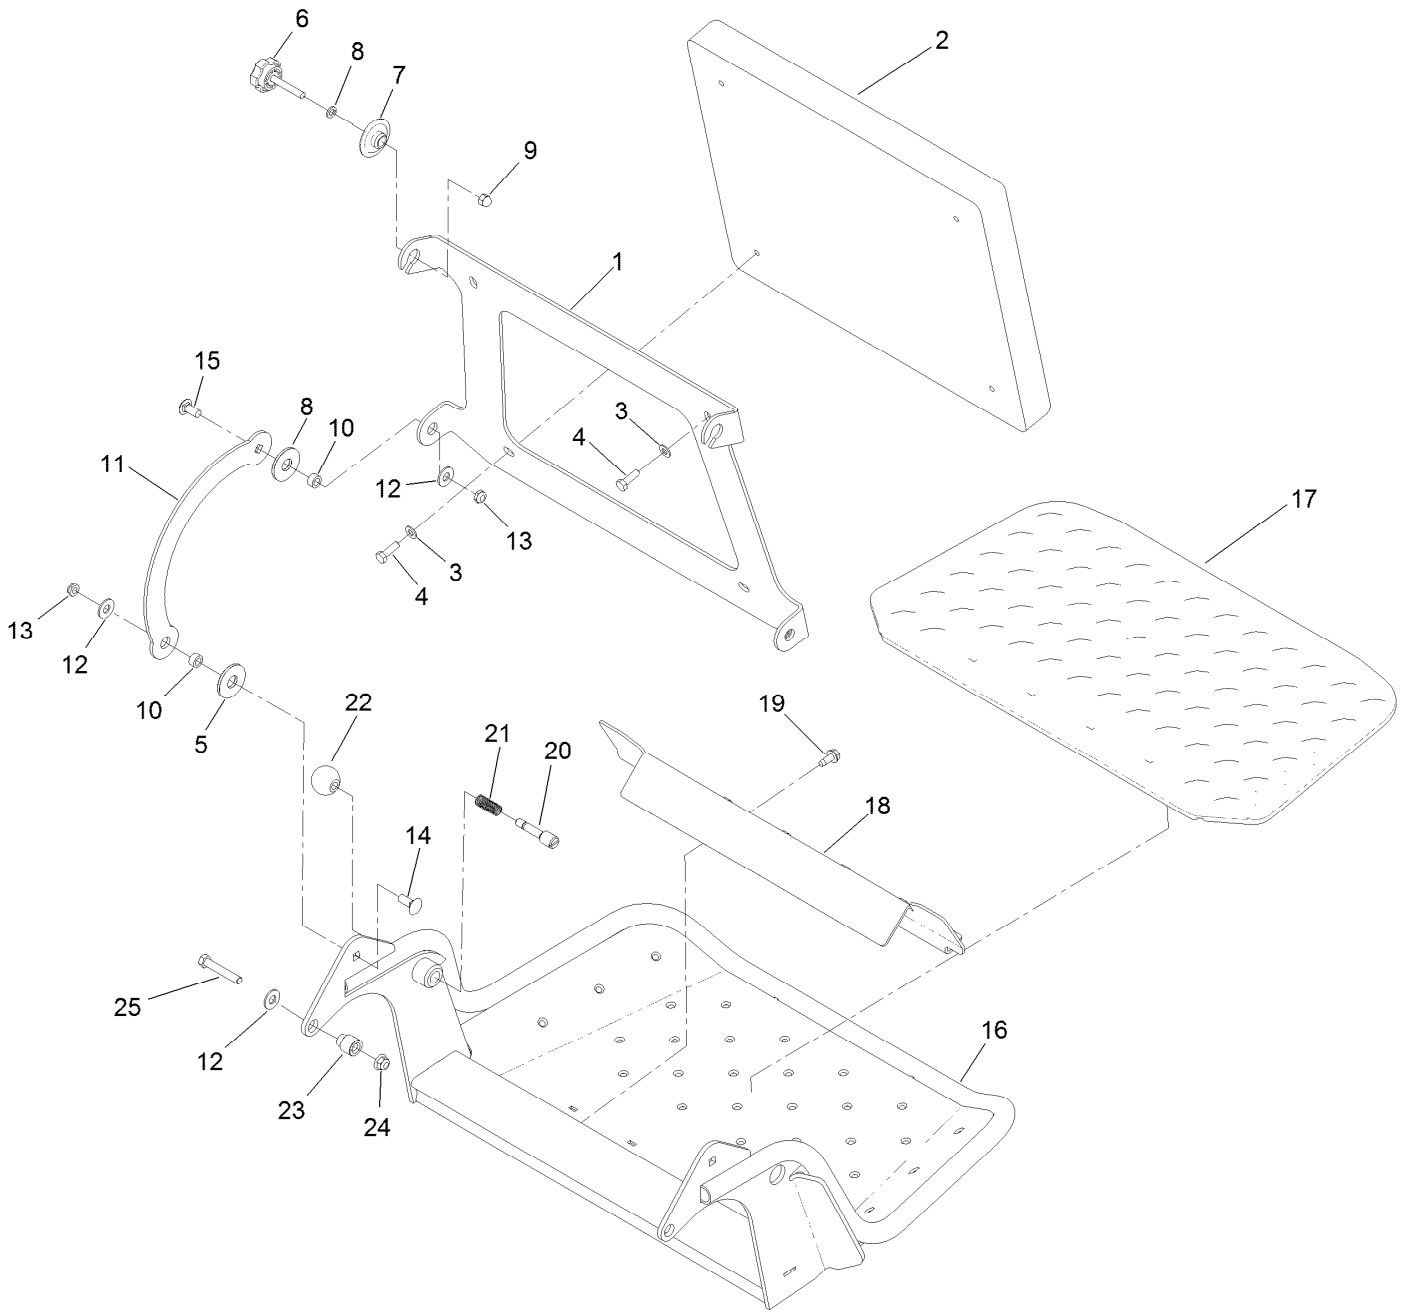

Platform Assembly

Platform Assembly (continued)

<i>Ref.</i>	<i>Part Number</i>	<i>Qty.</i>	<i>Description</i>	<i>Ref.</i>	<i>Part Number</i>	<i>Qty.</i>	<i>Description</i>
1	120-8499-03	1	Hinge-Pad	14	3231-2	2	Bolt-CARR
2	117-9739	1	Pad-Cushion	15	3231-27	2	Screw-CARR
3	3256-23	4	Washer-Plain	16	120-8475-01	1	Platform
4	121-7999	4	Screw-HH	17	126-7157	1	Mat-Platform
5	114-0463	4	Washer-Friction, Composite	18	3345-771	1	Shield Clamp Kit
6	133-1426	2	Knob	19	32144-70	2	Screw-HWHTF
7	116-2886	2	Slide-Bushing	20	119-8650	1	Pin-Latch
8	3253-4	2	Washer-Lock	21	114-5348	1	Spring
9	131-4535	2	Nut-Acorn	22	1-603175	1	Knob-Ball
10	111044	4	Spacer	23	132-7583	2	Bushing-Flanged
11	114-1915-01	2	Link-Pad	24	104-8301	2	Nut-HF, NI
12	3256-4	6	Washer-Flat	25	323-45	2	Screw-HH
13	3296-59	4	Nut-Lock, NI