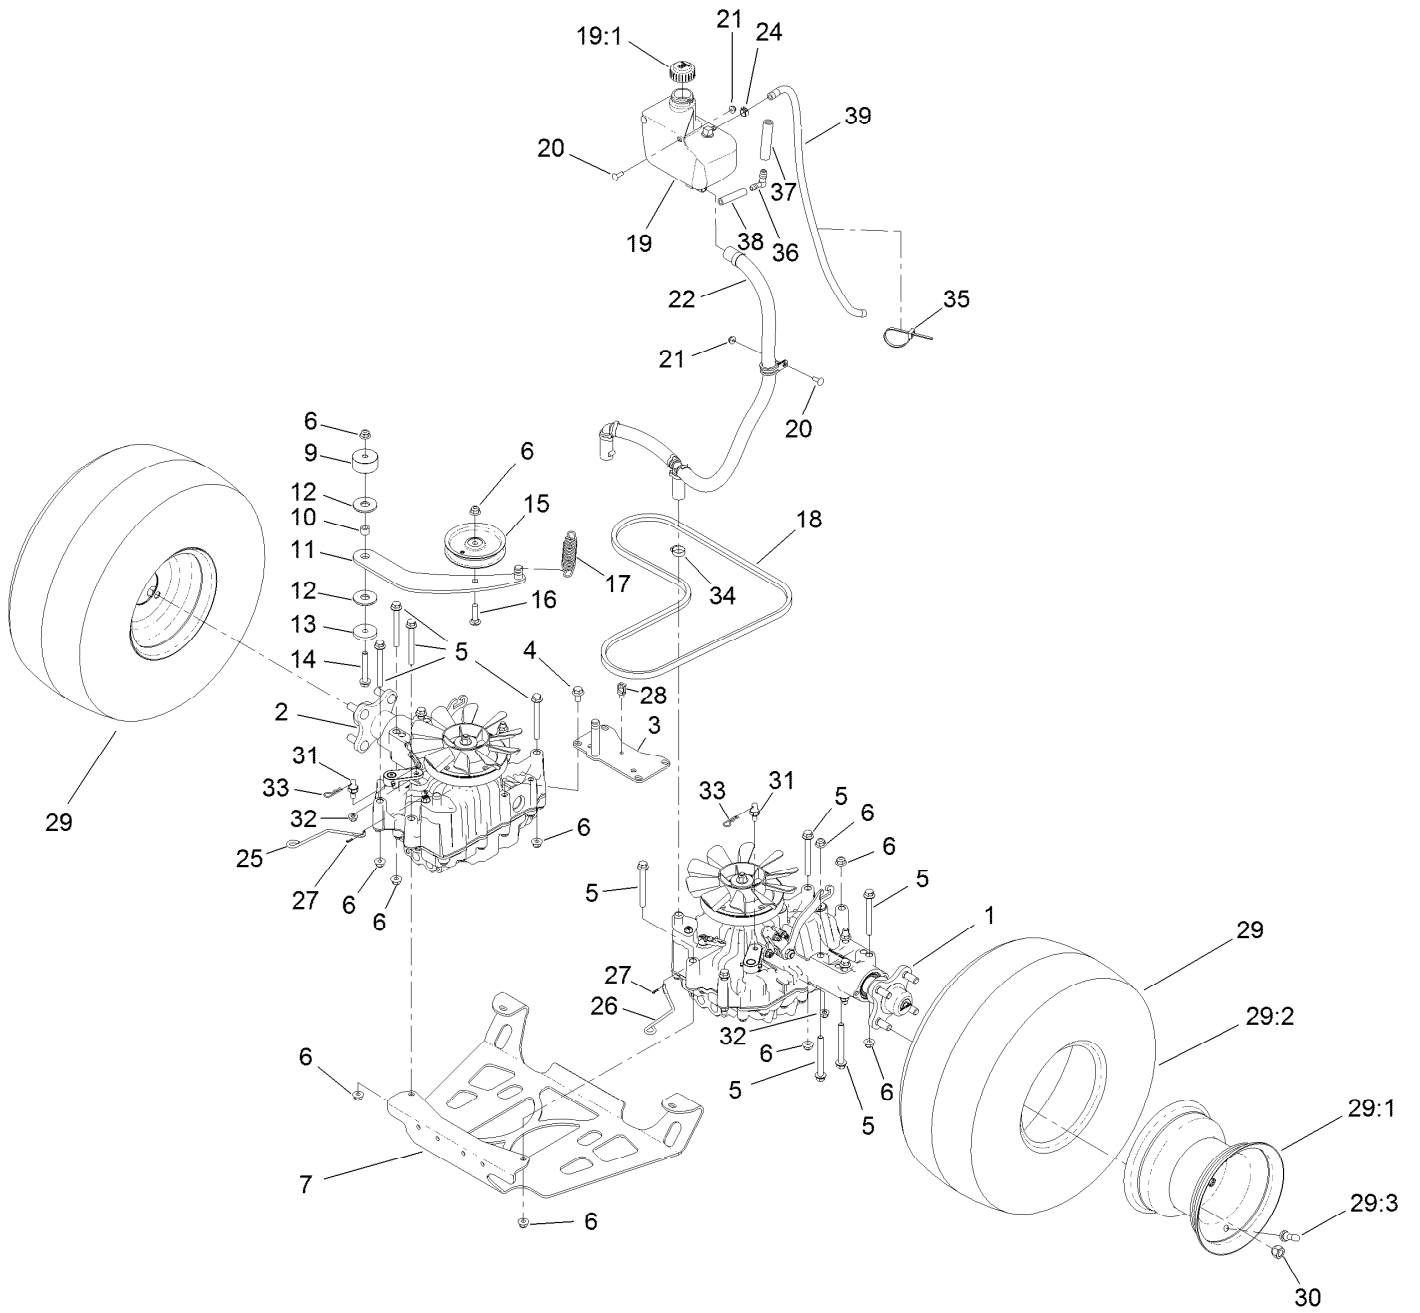

Deflector Assembly No. 120-2451 (continued)

<i>Ref.</i>	<i>Part Number</i>	<i>Qty.</i>	<i>Description</i>	<i>Ref.</i>	<i>Part Number</i>	<i>Qty.</i>	<i>Description</i>
1	3231-4	4	Screw-CARR	5	108-4059-01	1	Plate-Hinge, Rear
2	106-3246-01	1	Deflector	6	106-3253-01	1	Plate-Hinge, Front
3	106-3248-03	1	Strap-Discharge	7	104-8301	4	Nut-HF, NI
4	110-0759	1	Deflector-Rubber				

Ground Drive Assembly