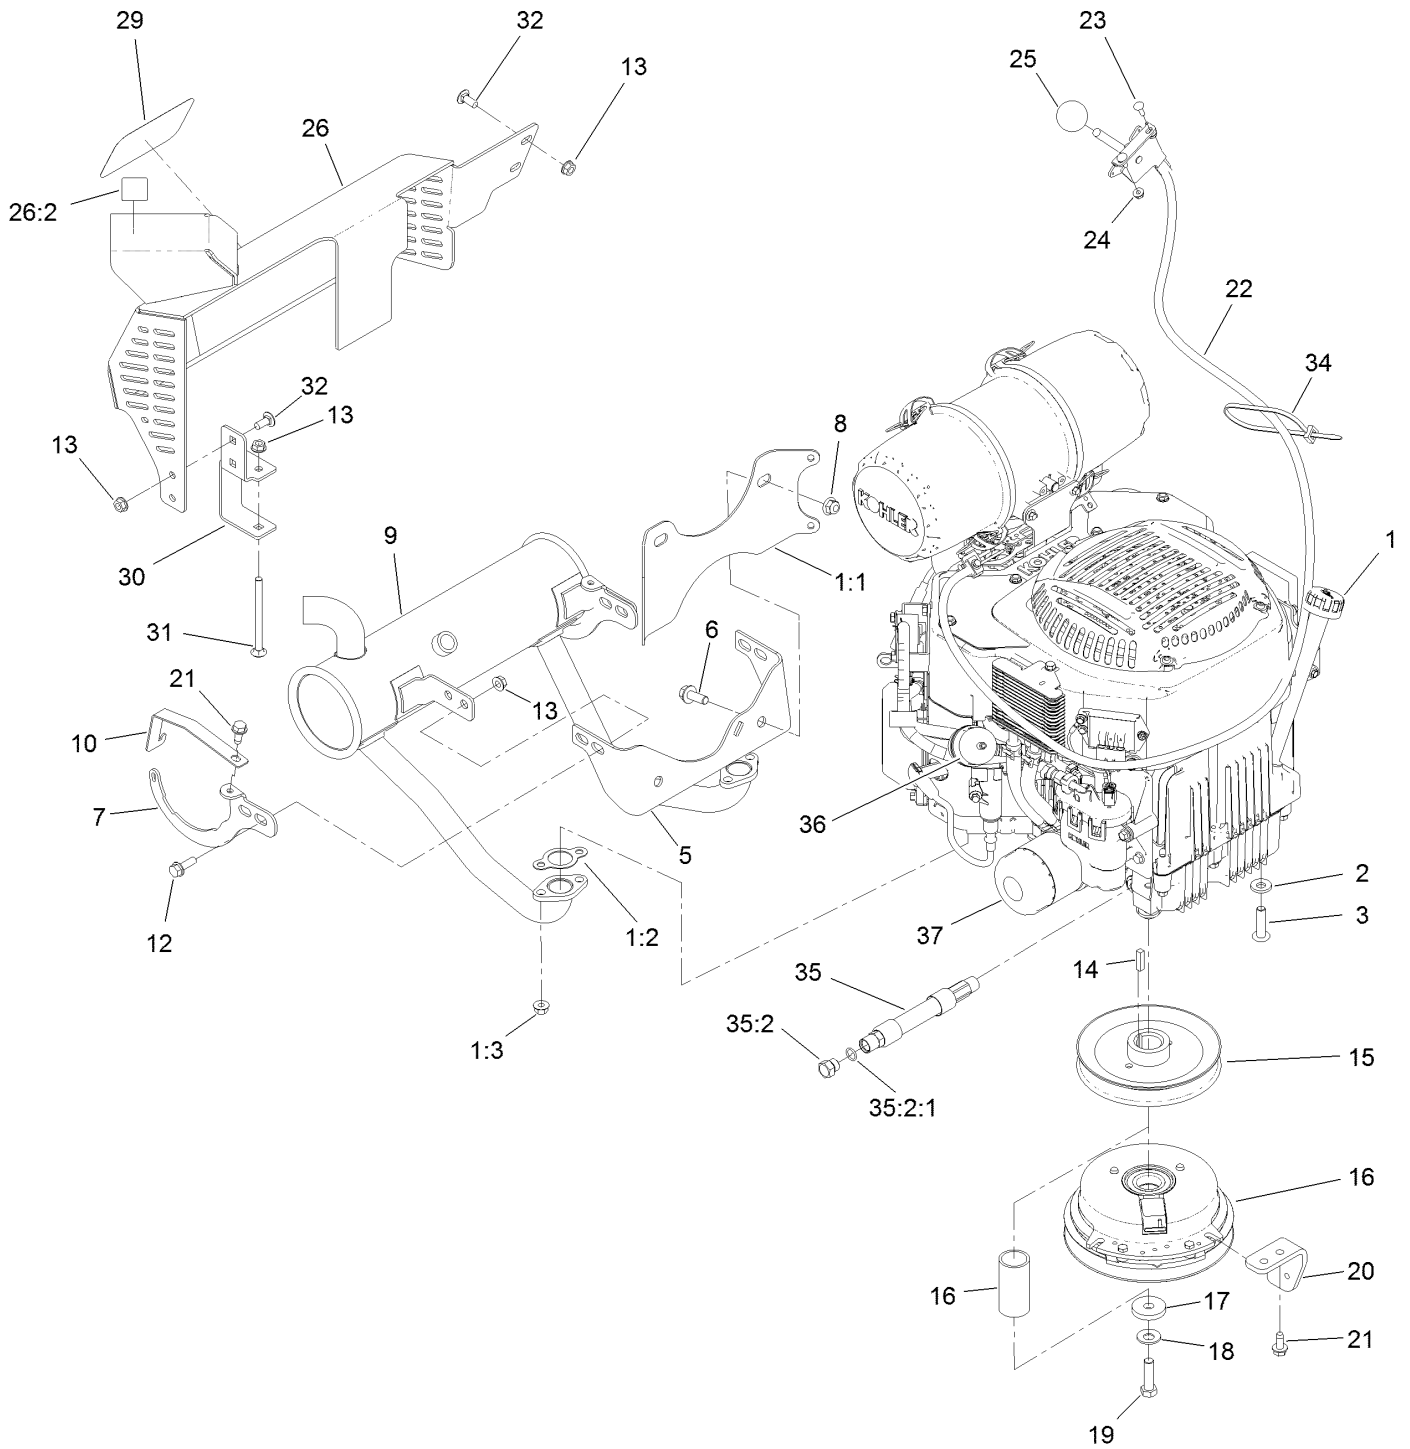

Engine Assembly

Engine Assembly (continued)

<i>Ref.</i>	<i>Part Number</i>	<i>Qty.</i>	<i>Description</i>	<i>Ref.</i>	<i>Part Number</i>	<i>Qty.</i>	<i>Description</i>
1	131-1159	1	Engine-Kohler, Ecv749 ●	19	3212-6	1	Screw-HH
1:1	131-7400	1	Bracket-Muffler	20	131-3586-03	1	Stop-Clutch
1:2	110-6697	2	Gasket-Exhaust	21	32144-70	4	Screw-HWHTF
1:3	68-9400	4	Nut-Flange	22	132-5152	1	Throttle ASM
2	98-5975	4	Washer-Belleville	23	1-807533	2	Bolt-CARR
3	126-0983	4	Screw-BHTF	24	32128-17	2	Nut-Lock, Flange
5	132-1168	1	Bracket-Muffler	25	1-603175	1	Knob-Ball
6	3234-42	2	Screw-HHF	26	131-3550	1	Muffler Guard ASM
7	133-4613	2	Support-Muffler	26:2	106-5517	1	Decal-Warning
8	104-8301	2	Nut-HF, NI	29	94-2579	1	Decal
9	133-4634	1	Muffler-Kohler	30	131-3530-03	1	Bracket-Mounting, Guard
10	133-4639	2	Bracket-Muffler, Koh	31	106-9758	1	Screw-CARR
12	3234-17	4	Screw-HHF	32	3230-23	4	Bolt-CARR
13	32128-25	9	Nut-HF	34	3290-378	1	Tie-Cable
14	1-807259	1	Key	35	133-4657	1	Hose ASM
15	120-8498	1	Pulley	35:2	353-508	1	Plug-HH
16	139-7910	1	Clutch-200Cms	35:2:1	237-42	1	O-Ring
17	107-4136	1	Washer	36	94-9695	1	Filter-Fuel
18	1-603610	1	Washer-Spring	37	98020	1	Filter-Oil

● Obtain parts from www.kohlerplus.com