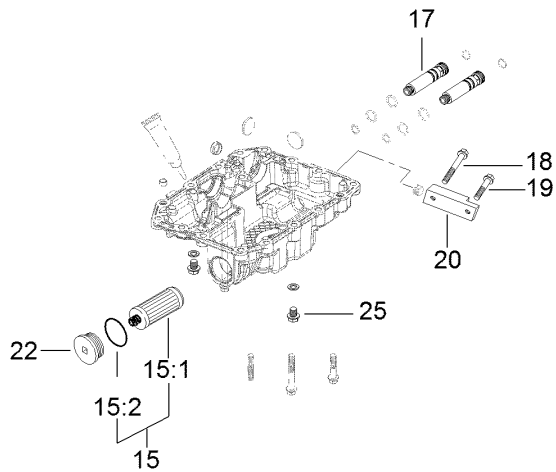

● Not illustrated

LH Transmission Assembly No. 138-5840

8 = Items Included in RH Brake Kit

LH Transmission Assembly No. 138-5840 (continued)

<i>Ref.</i>	<i>Part Number</i>	<i>Qty.</i>	<i>Description</i>	<i>Ref.</i>	<i>Part Number</i>	<i>Qty.</i>	<i>Description</i>
1	132-4737	1	Nut-Lock	15:2	136-5410	2	O-Ring
2	132-4738	1	Fan	16	137-4109	1	Spring-Torsion
3	132-4739	1	Pulley	17	137-4107	2	Connector
5	104-3265	1	Pin	18	125-7222	1	Bolt
6	132-4700	1	Lever-Bypass	19	33104-045	1	Screw-HHF
8	133-1468	1	Brake Kit,Left	20	136-5408	1	Manifold
8:1		1	O-Ring ●	20	93-0474	1	Plug
8:2		1	Arm-Brake ●	21	137-9509	4	Stud-Wheel
8:3		1	Pin-Roll ●	22	138-4613	1	Cap-Oil Filter
8:4		1	Shaft-Brake ●	23	139-5587	1	Seal-Axle, Ua
8:5		1	Actuator-Brake ●	24	139-5588	1	Axle
8:6		1	Disc-Brake ●	25	139-5589	2	Drain Bolt
8:7		1	Shoe-Brake ●	26	139-5590	1	Expansion Fitting
8:8		1	Shim Kit ●	27	139-5591	1	Grommet Seal, Expansion Fitting
9	132-4735	1	Cap-Oil	28	139-7871	1	Expansion Fitting - W/ Seal
11	136-5401	1	Lever-Control, RH	28:3		1	M8*20 Flange Bolt ●
15	132-4743	1	Hydro Filter Kit				
15:1	136-5409	2	Filter				