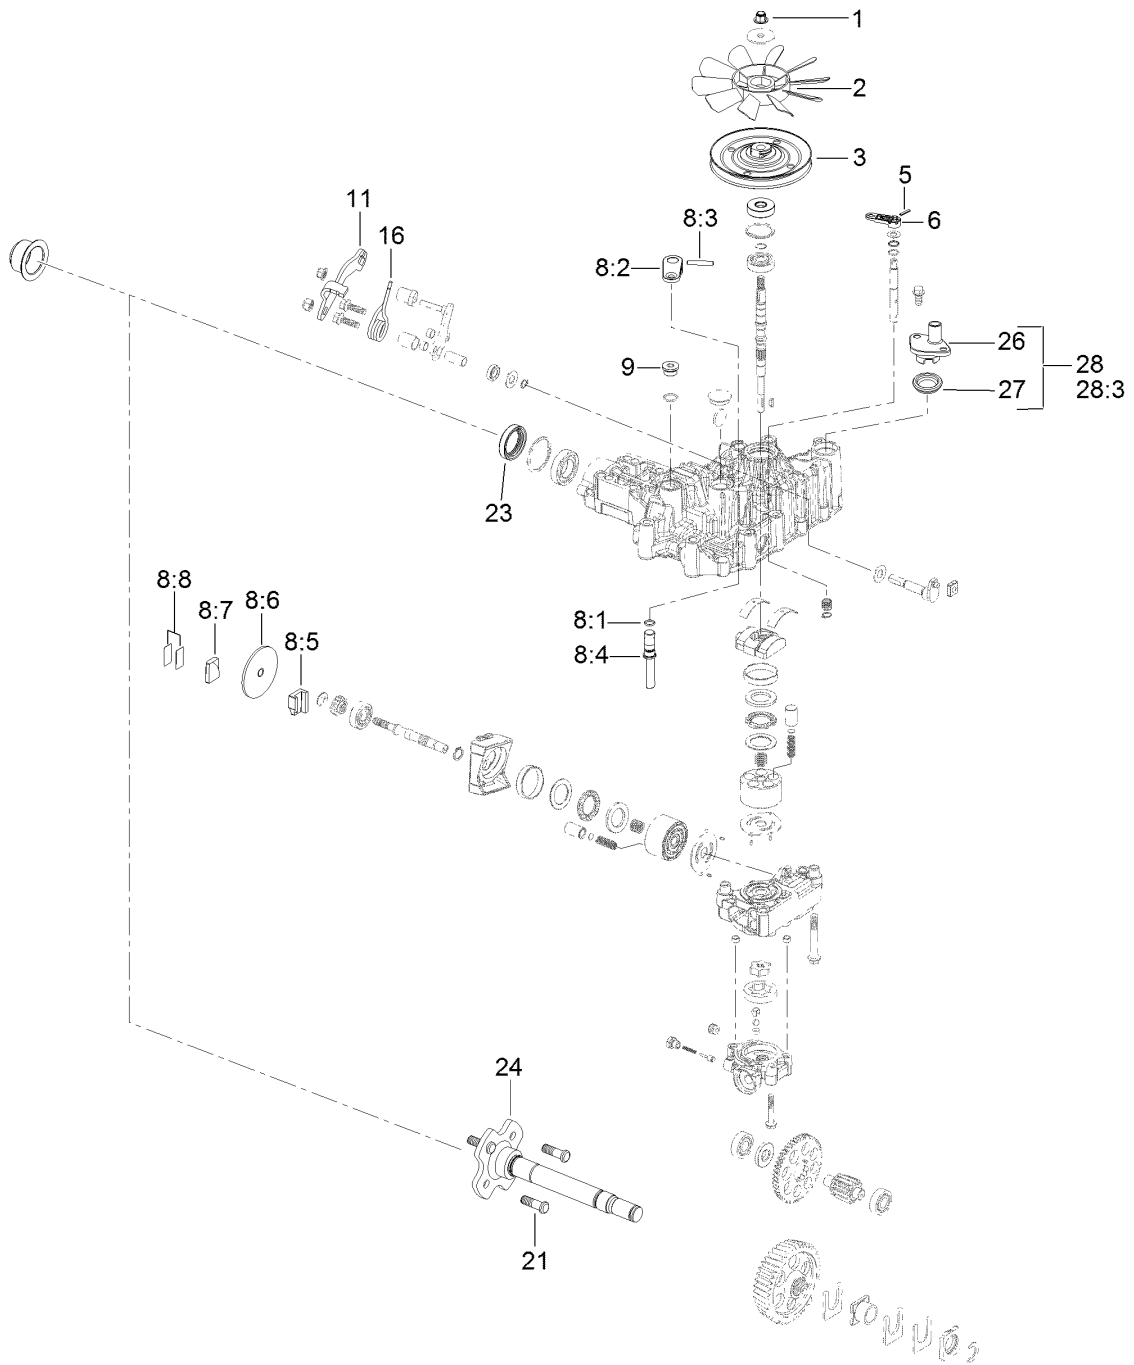

Ground Drive Assembly (continued)

<i>Ref.</i>	<i>Part Number</i>	<i>Qty.</i>	<i>Description</i>	<i>Ref.</i>	<i>Part Number</i>	<i>Qty.</i>	<i>Description</i>
1	138-5840	1	LH Accy Transmission	21	104-7201	3	Nut-HF, NI
2	138-5839	1	RH Transmission ASM	22	139-4059	1	HYD Hose ASM
3	131-1131-03	1	Support-Transaxle	24	92-2379	1	Clamp-Hose
4	93-2569	4	Screw-HHF	25	131-7469	1	Rod-Bypass, RH
5	116-4701	16	Screw-HHF	26	131-7470	1	Rod-Bypass, LH
6	104-8301	18	Nut-HF, NI	27	108-2992	2	Pin-Hair
7	138-1108-03	1	Plate-Skid	28	32180-030	1	Clip-Tie
9	117-5351	1	Spacer	29	140-1888	2	Wheel And Tire ASM
10	1-413088	1	Bushing-Lever, Lift	29:1	140-1889	1	Rim-8 Inch Black
11	131-1175	1	Arm-Idler	29:2	120-6466	1	Tire
12	114-0463	2	Washer-Friction, Composite	29:3	232-27	1	Stem-Valve
13	110-9981	1	Washer-Plain	30	242-50	8	Nut-Lug
14	3234-39	1	Screw-HHF	31	132-7584	2	Spacer-Hex
15	93-1622	1	Pulley-Idler	32	104-8300	2	Nut-HF, NI
16	3231-4	1	Screw-CARR	33	3290-250	2	Pin-Cotter
17	138-1104	1	Spring-Extension	34	2412-141	2	Clamp-Drive, Worm
18	131-1124	1	Belt-V	35	3290-378	1	Tie-Cable
19	132-1135	1	Tank-HYD	36	136-1290	2	Fitting-Elbow 90
19:2	133-8677	1	Cap-Vented	37	83-2080	1	Hose-Valve, Tank
19:5	140-9463	1	Strainer-Neck, Removable ●	38	133-0223	1	Hose-Fuel
20	3229-25	3	Screw-CARR	39	110-3257	1	Hose-Fuel

● Not illustrated

LH Transmission Assembly No. 138-5840

8 = Items Included in RH Brake Kit