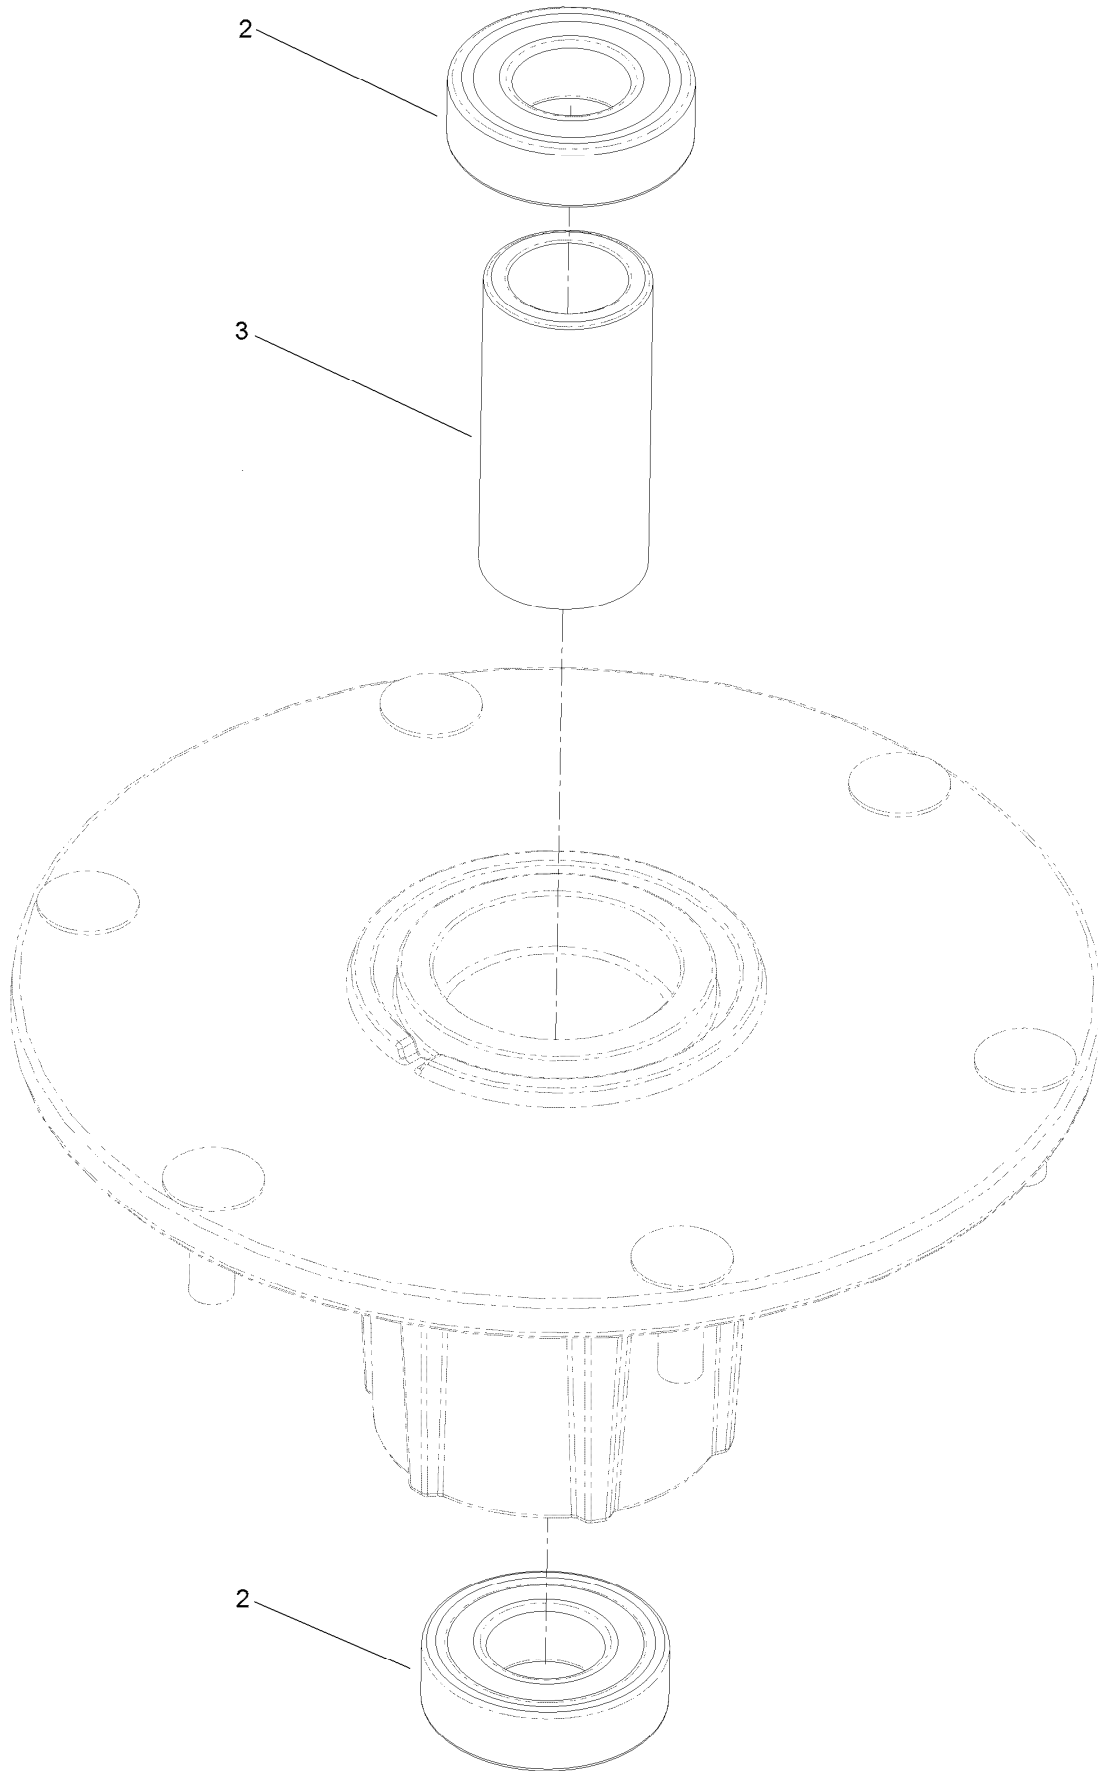

Deck and Decal Assembly No. 139-8097 (continued)

<i>Ref.</i>	<i>Part Number</i>	<i>Qty.</i>	<i>Description</i>
2	133-4604	2	Decal-Danger
3	107-1618	1	Decal
4	116-8283	1	Decal-Torque, Bolt

<i>Ref.</i>	<i>Part Number</i>	<i>Qty.</i>	<i>Description</i>
5	131-3507	1	Decal-Belt, Tension (CE)
6	131-1180	1	Decal-Adjustment, Baffle

Spindle Assembly No. 137-9780