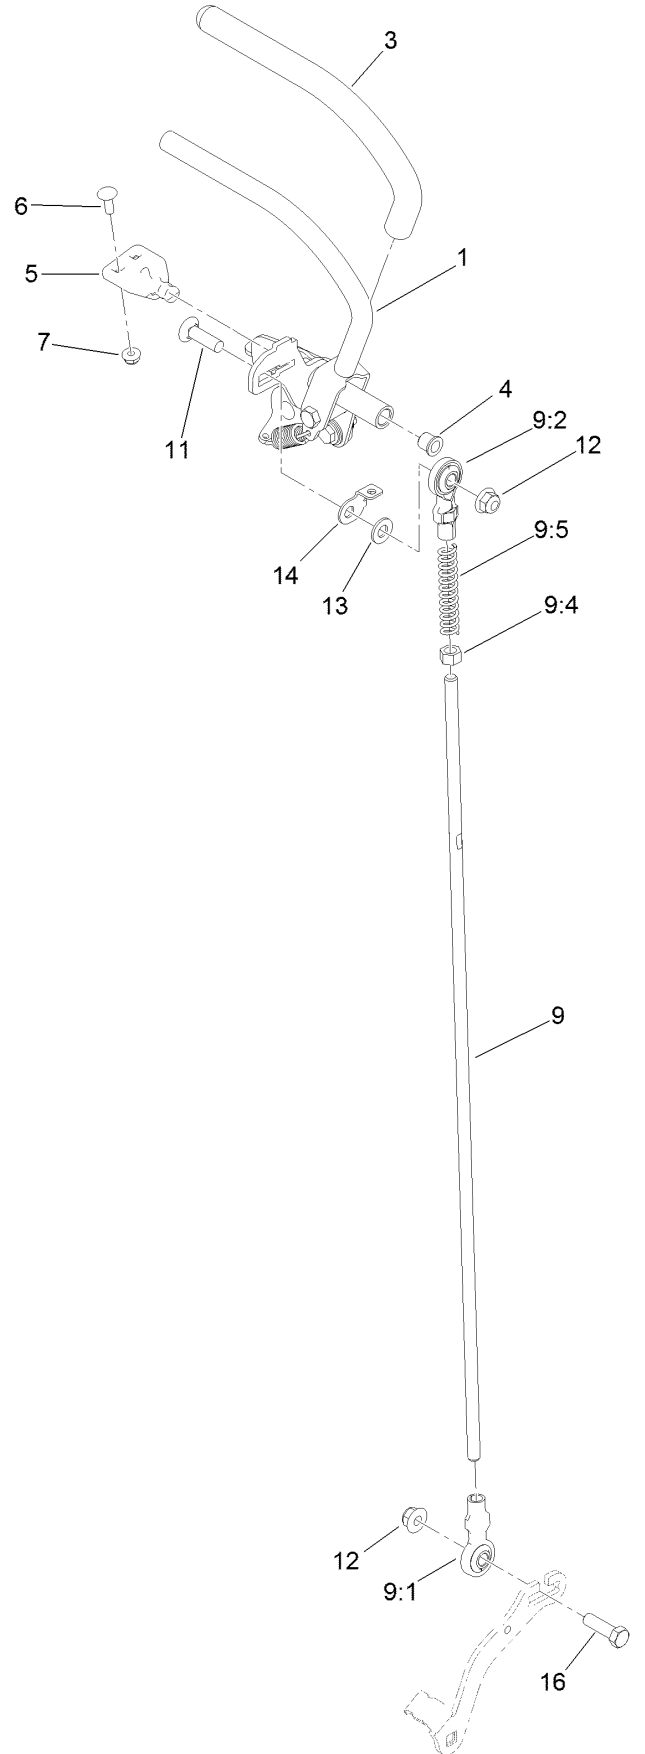

Parts in service assemblies have reference numbers in the form a:b. The a represents the reference number of the entire service assembly and the b represents a sequential number unique to each part within the service assembly.

For example, a wheel assembly might be identified by reference number 6, the tire by 6:1, the valve by 6:2, and the wheel by 6:3. When you order the assembly identified by reference number 6, you receive all parts identified by reference numbers 6:1, 6:2, and 6:3. However, you may also order any part individually. Reference numbers of this type appear in illustration and in parts lists.

Reference Numbers Indicating Quantity

In an illustration, if a reference number indicates more than one part, the reference number has the form nX y. The n represents the quantity of the part, the X is the multiplication symbol, and the y represents the reference number.

Motion Control Assembly

Motion Control Assembly (continued)

<i>Ref.</i>	<i>Part Number</i>	<i>Qty.</i>	<i>Description</i>	<i>Ref.</i>	<i>Part Number</i>	<i>Qty.</i>	<i>Description</i>
1	132-5157	1	LH Control Handle ASM	9:5	1-603807	1	Spring-Return, Neutral
2	132-5158	1	RH Control Handle ASM	10	138-4620	1	RH Control Rod ASM
3	119-0222	2	Grip	10:1	138-4647	1	Ball Joint-LH
4	103-9928	2	Bearing	10:2	138-4648	1	Ball Joint-RH
5	120-3288	1	Tab-Pivot, LH	10:4	3219-3	1	Nut-Hex
6	3229-1	4	Screw-CARR	11	3231-28	2	Screw-CARR
7	104-7201	6	Nut-HF, NI	12	104-8301	4	Nut-HF, NI
8	120-3287	1	Tab-Pivot, RH	13	3256-24	2	Washer-Flat
9	138-4619	1	LH Control Rod ASM	14	132-7538	1	Bracket-Adjustment, Speed
9:1	138-4647	1	Ball Joint-LH	15	126-1499	2	Cam
9:2	138-4648	1	Ball Joint-RH	16	323-7	2	Screw-HH
9:4	3219-3	1	Nut-Hex				