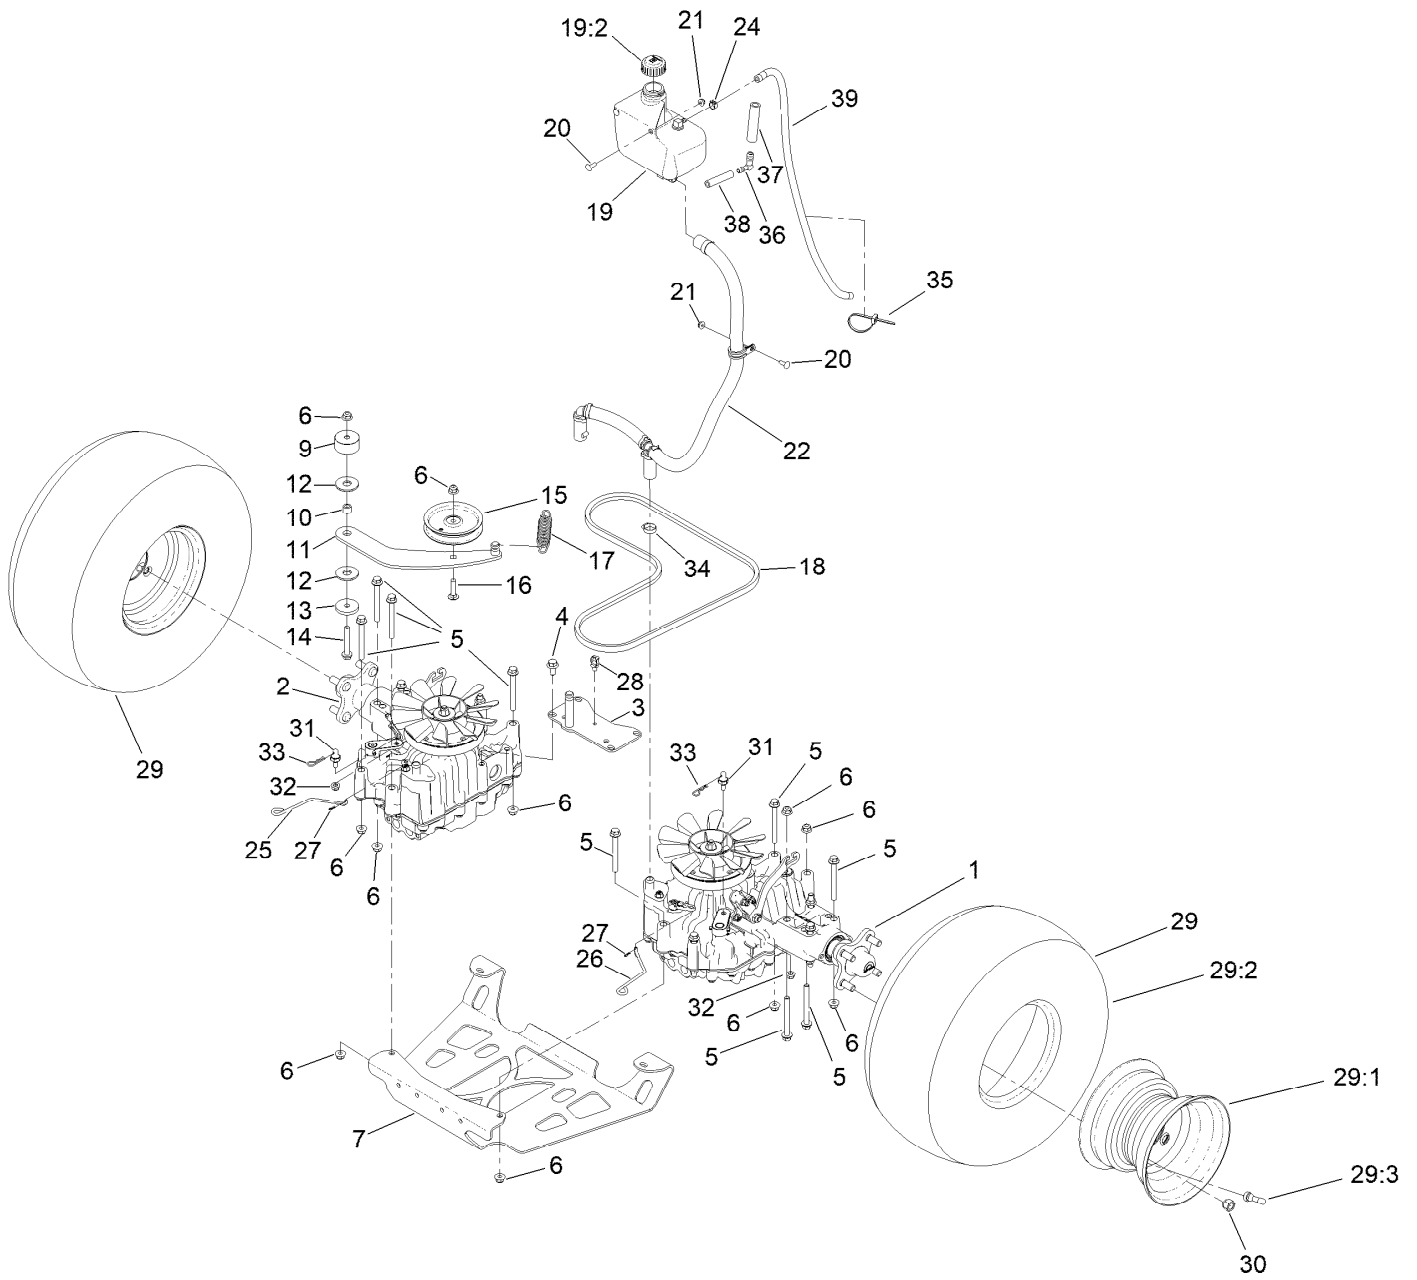

Deflector Assembly No. 120-2451 (continued)

<i>Ref.</i>	<i>Part Number</i>	<i>Qty.</i>	<i>Description</i>	<i>Ref.</i>	<i>Part Number</i>	<i>Qty.</i>	<i>Description</i>
1	3231-4	4	Screw-CARR	5	108-4059-01	1	Plate-Hinge, Rear
2	106-3246-01	1	Deflector	6	106-3253-01	1	Plate-Hinge, Front
3	106-3248-03	1	Strap-Discharge	7	104-8301	4	Nut-HF, NI
4	110-0759	1	Deflector-Rubber				

Ground Drive Assembly