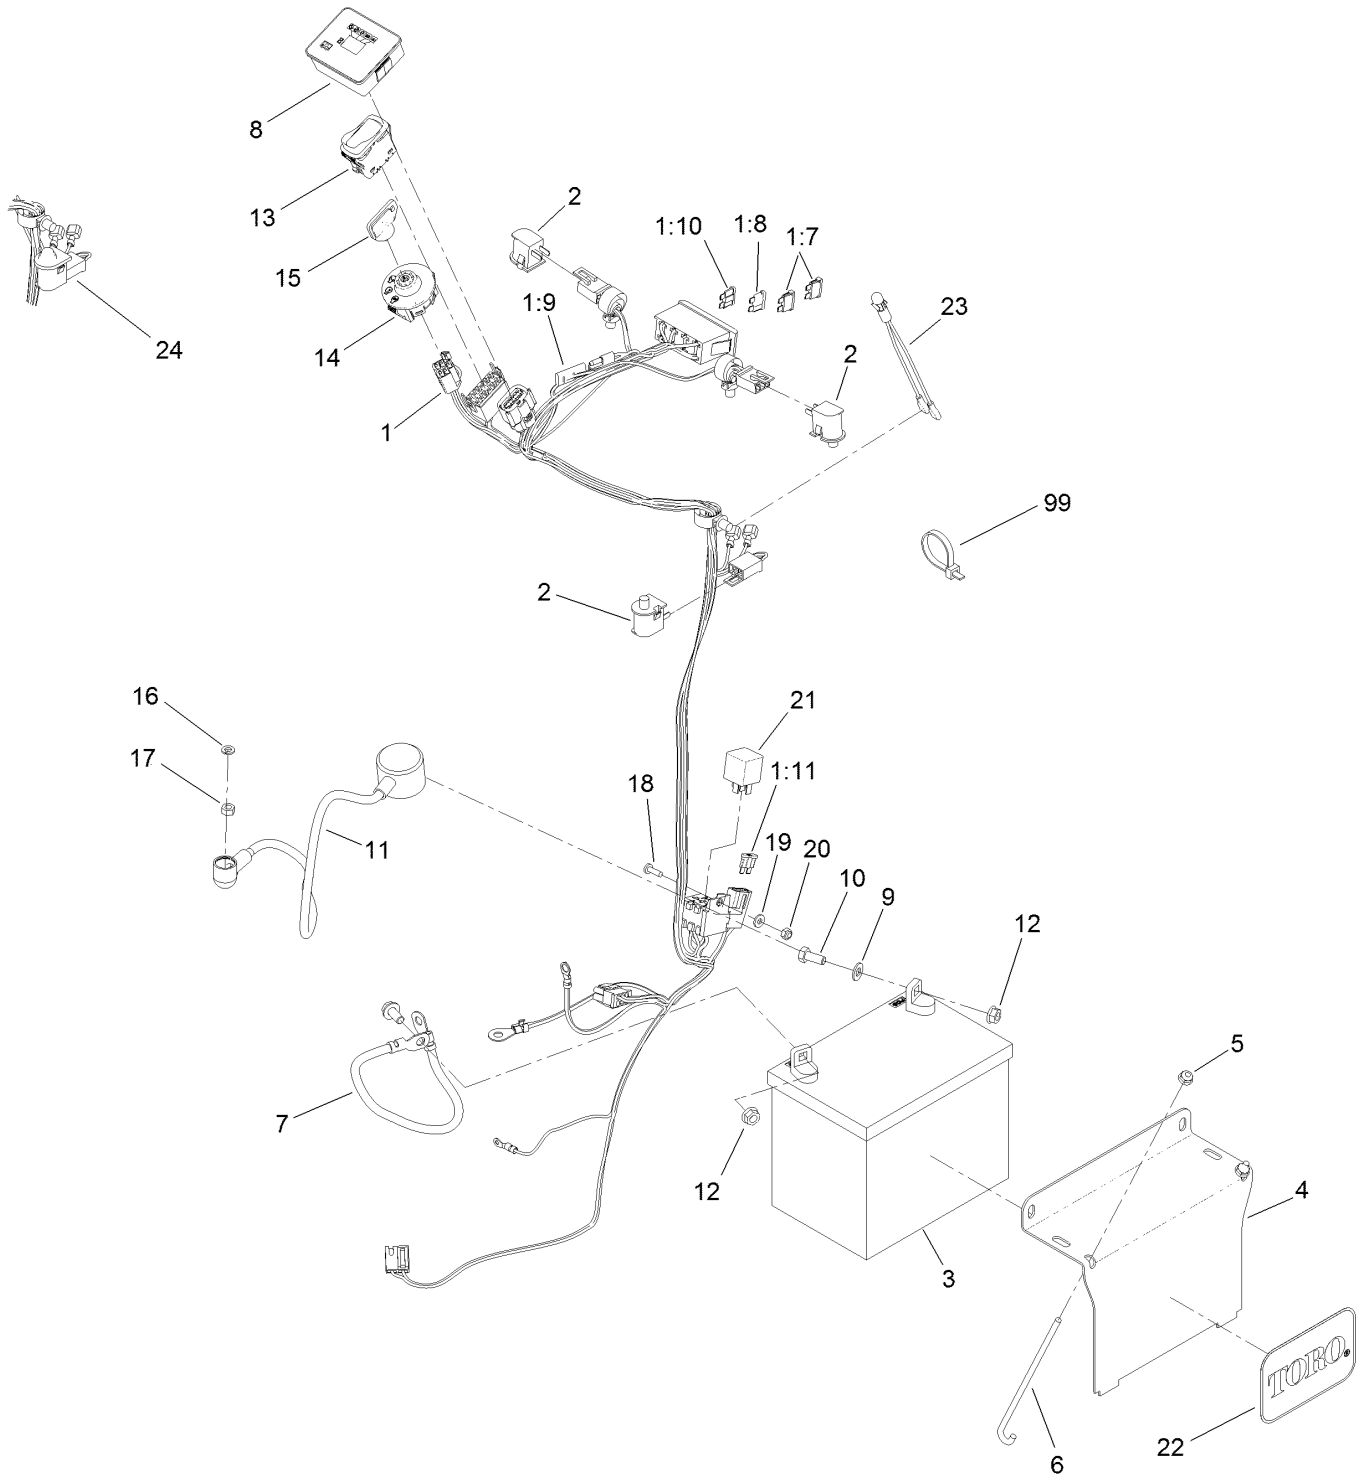

Wire Harness Assembly

Wire Harness Assembly (continued)

<i>Ref.</i>	<i>Part Number</i>	<i>Qty.</i>	<i>Description</i>	<i>Ref.</i>	<i>Part Number</i>	<i>Qty.</i>	<i>Description</i>
1	138-8899	1	Harness-Wire, Grandstand	11	115-3864	1	Cable-Battery, Positive
1:7	109355	2	Fuse-Blade, 15 Amp	12	109-5715	2	Nut-HHF, Smooth
1:8	218-578	1	Fuse-Blade, 10 Amp	13	139-6367	1	Switch-Rocker, (On)-On-Off
1:9	116-0053	1	Cap-Plug	14	137-4101	1	Switch-Ignition
1:10	114241	1	Fuse-Blade, 7.5 Amp	15	63-8360	1	Key-Ignition
1:11	109101	1	Fuse-Blade, 20 Amp	16	3253-3	1	Washer-Lock
2	82-2190	2	Switch-Bail	17	3217-5	1	Nut-Hex
3	104-8162	1	Battery	18	3290-500	1	Screw-PPH
4	130-6635-01	1	Bracket-Hold Down, Battery	19	3256-14	1	Washer-Flat
5	104-7201	2	Nut-HF, NI	20	3296-2	1	Nut-Lock, NI
6	1-633651	2	Bolt-Holddown	21	1-643275	1	Relay
7	112-7063	1	Cable-Battery, Black	22	67-1300	1	Decal
8	140-1884	1	Module-Meter, Hour	23	1-643267	1	Indicator-LED, Red
9	3256-23	2	Washer-Plain	24	133-4654	1	Switch-Plunger
10	322-3	2	Screw-HH	99	3290-378	4	Tie-Cable