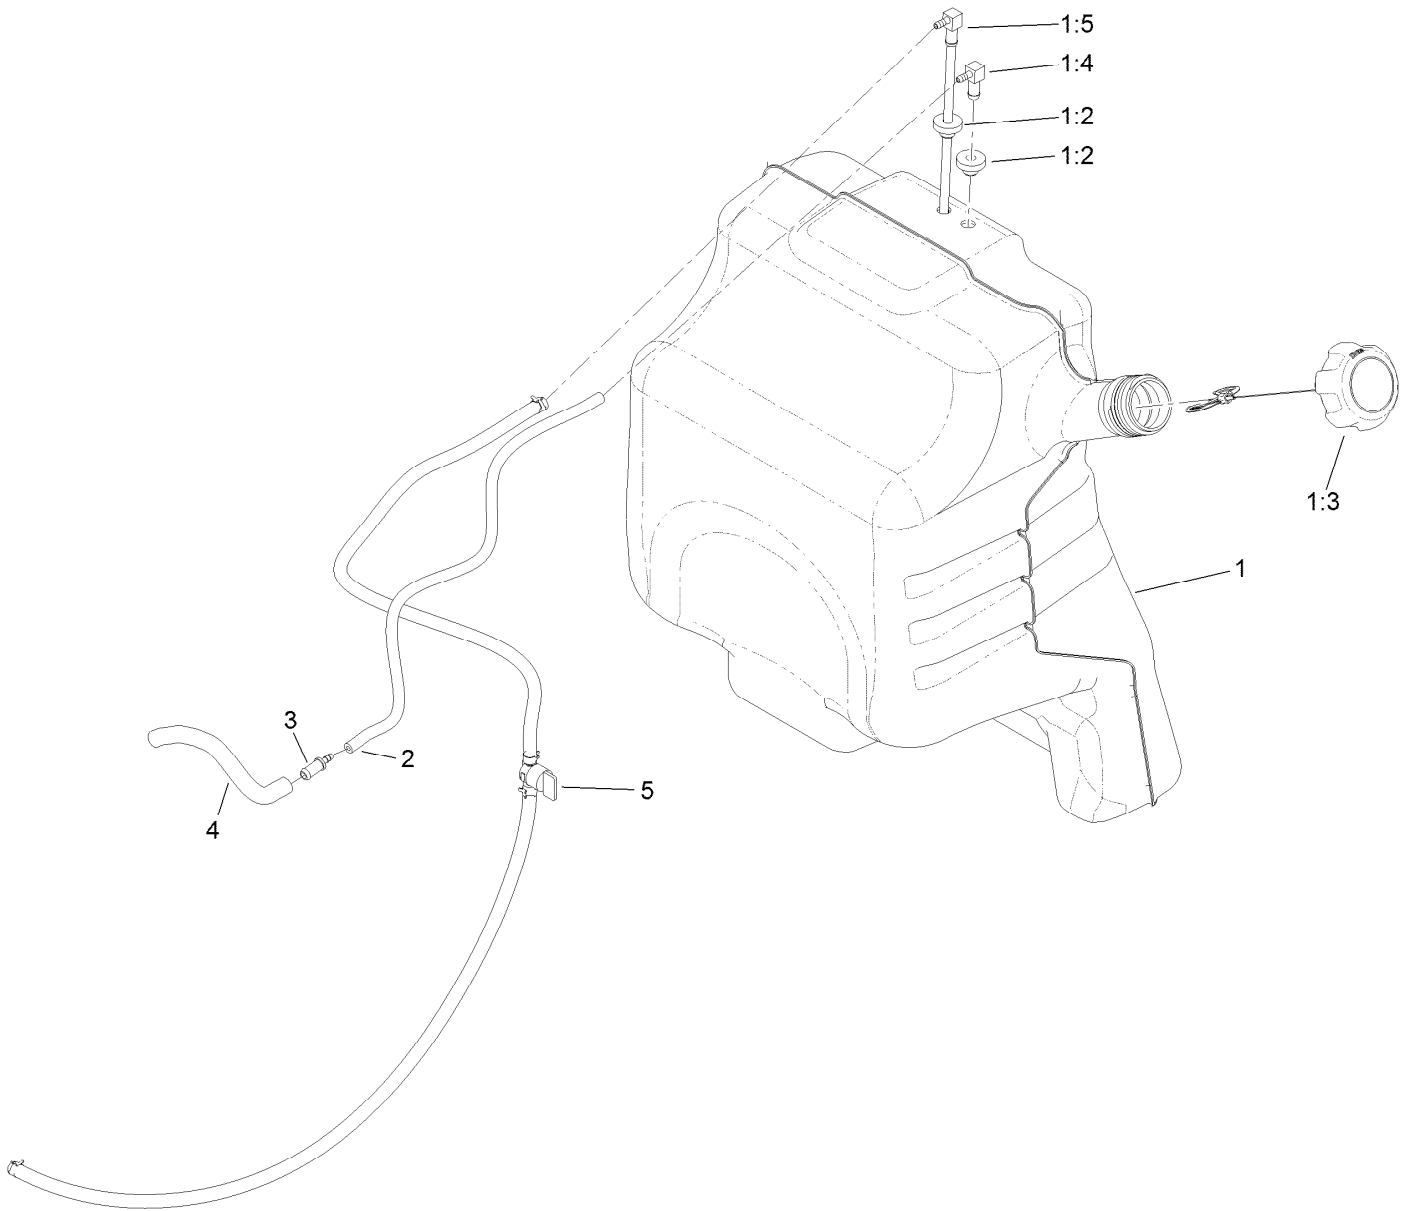

Engine Assembly (continued)

<i>Ref.</i>	<i>Part Number</i>	<i>Qty.</i>	<i>Description</i>	<i>Ref.</i>	<i>Part Number</i>	<i>Qty.</i>	<i>Description</i>
1	131-1159	1	Engine-Kohler, Ecv749 ●	19	3212-6	1	Screw-HH
1:1	131-7400	1	Bracket-Muffler	20	131-3586-03	1	Stop-Clutch
1:2	110-6697	2	Gasket-Exhaust	21	32144-70	4	Screw-HWHTF
1:3	68-9400	4	Nut-Flange	22	132-5152	1	Throttle ASM
2	98-5975	4	Washer-Belleville	23	1-807533	2	Bolt-CARR
3	126-0983	4	Screw-BHTF	24	32128-17	2	Nut-Lock, Flange
5	132-1168	1	Bracket-Muffler	25	1-603175	1	Knob-Ball
6	3234-42	2	Screw-HHF	26	131-3550	1	Muffler Guard ASM
7	133-4613	2	Support-Muffler	26:2	106-5517	1	Decal-Warning
8	104-8301	2	Nut-HF, NI	29	94-2579	1	Decal
9	133-4634	1	Muffler-Kohler	30	131-3530-03	1	Bracket-Mounting, Guard
10	133-4639	2	Bracket-Muffler, Koh	31	106-9758	1	Screw-CARR
12	3234-17	4	Screw-HHF	32	3230-23	4	Bolt-CARR
13	32128-25	9	Nut-HF	35	133-4657	1	Hose ASM
14	1-807259	1	Key	35:2	353-508	1	Plug-HH
15	120-8498	1	Pulley	35:2:1	237-42	1	O-Ring
16	139-7910	1	Clutch-200Cms	36	94-9695	1	Filter-Fuel
17	107-4136	1	Washer	37	98020	1	Filter-Oil
18	1-603610	1	Washer-Spring				

● Obtain parts from www.kohlerplus.com

Fuel Tank Assembly