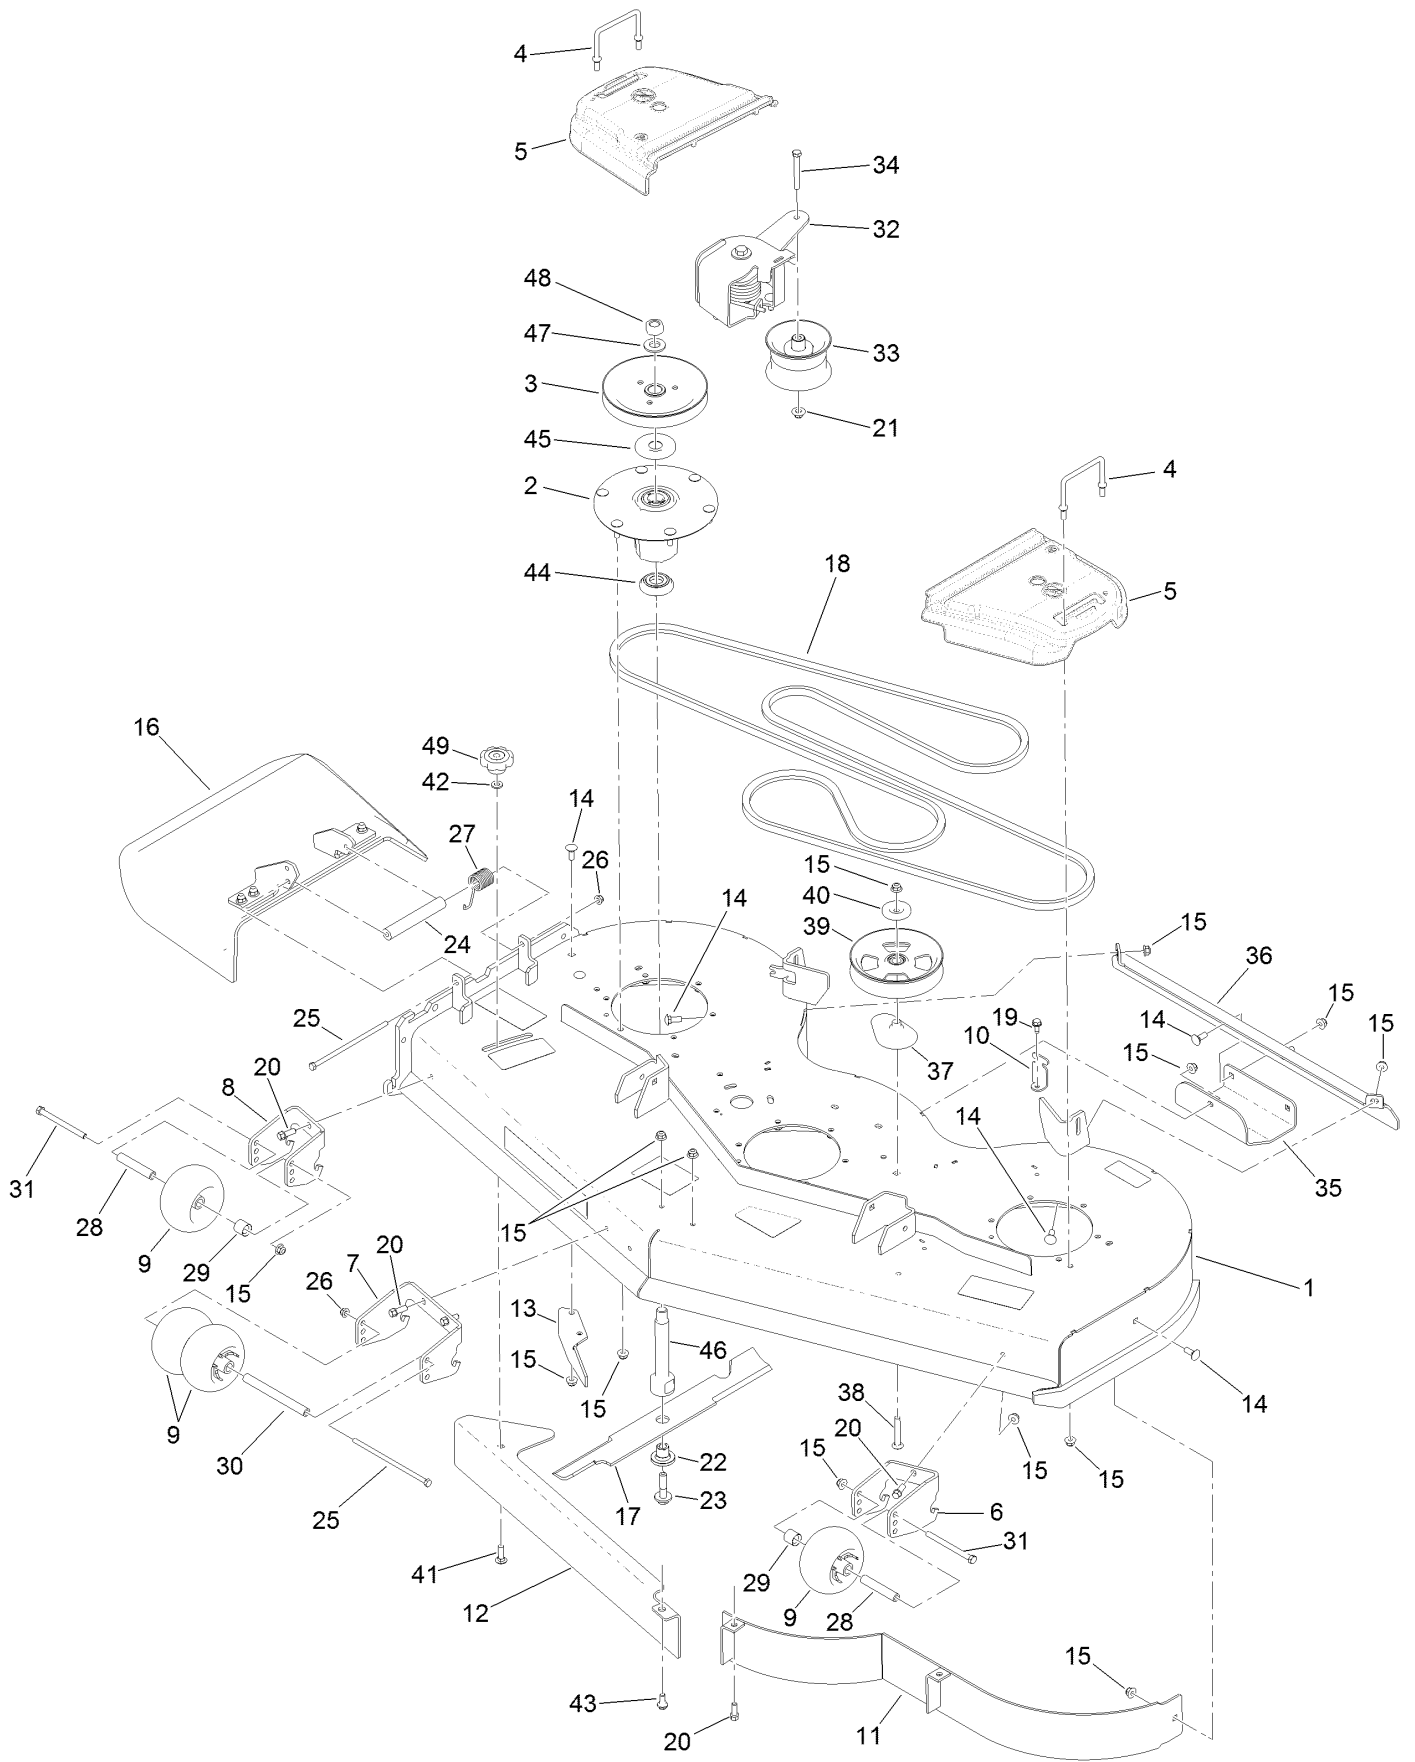

Contents

60 Inch Deck Assembly	4
Deck Decal Assembly No. 139-8101	6
Spindle Assembly No. 137-9780	8
Deflector Assembly No. 120-2451	10
Ground Drive Assembly	12
LH Transmission Assembly No. 138-5840	14
RH Transmission Assembly No. 138-5839	16
Hydraulic Hose Assembly No. 139-4059	18
Motion Control Assembly	20
Control Handle Assembly No. 132-5157	22
Control Handle Assembly No. 132-5158	24
Parking Brake Assembly	26
Deck Lift Assembly	28
HOC Lever Assembly No. 130-1755	30
Frame Assembly	32
Wheel and Bearing Assembly	34
Platform Assembly	36
Engine Assembly	38
Fuel Tank Assembly	40
Wire Harness Assembly	42
Attachments and Accessories	44

60 Inch Deck Assembly