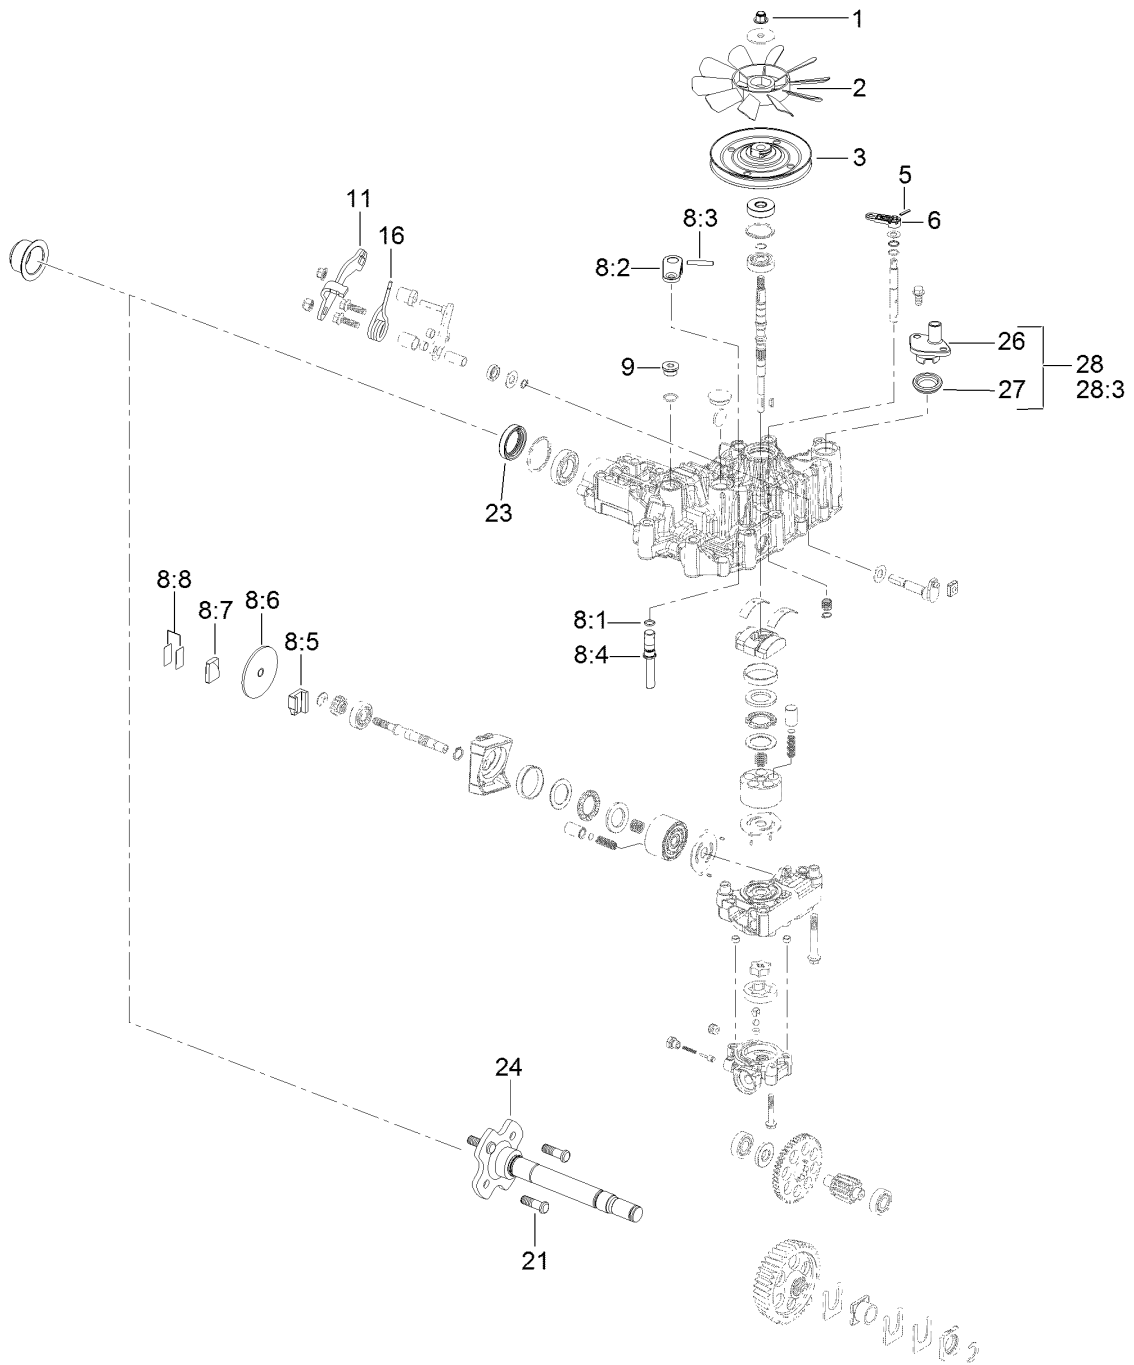

Ground Drive Assembly (continued)

<i>Ref.</i>	<i>Part Number</i>	<i>Qty.</i>	<i>Description</i>	<i>Ref.</i>	<i>Part Number</i>	<i>Qty.</i>	<i>Description</i>
1	138-5840	1	LH Accy Transmission	21	104-7201	3	Nut-HF, NI
2	138-5839	1	RH Transmission ASM	22	139-4059	1	HYD Hose ASM
3	131-1131-03	1	Support-Transaxle	24	92-2379	1	Clamp-Hose
4	93-2569	4	Screw-HHF	25	131-7469	1	Rod-Bypass, RH
5	116-4701	16	Screw-HHF	26	131-7470	1	Rod-Bypass, LH
6	104-8301	18	Nut-HF, NI	27	108-2992	2	Pin-Hair
7	138-1108-03	1	Plate-Skid	28	32180-030	1	Clip-Tie
9	117-5351	1	Spacer	29	140-1886	2	Wheel And Tire ASM
10	1-413088	1	Bushing-Lever, Lift	29:1	140-1887	1	Rim-8 Inch Black
11	131-1175	1	Arm-Idler	29:2	120-6466	1	Tire
12	114-0463	2	Washer-Friction, Composite	29:3	232-27	1	Stem-Valve
13	110-9981	1	Washer-Plain	30	242-50	8	Nut-Lug
14	3234-39	1	Screw-HHF	31	132-7584	2	Spacer-Hex
15	93-1622	1	Pulley-Idler	32	104-8300	2	Nut-HF, NI
16	3231-4	1	Screw-CARR	33	3290-250	2	Pin-Cotter
17	138-1104	1	Spring-Extension	34	2412-141	2	Clamp-Drive, Worm
18	131-1124	1	Belt-V	35	3290-378	1	Tie-Cable
19	132-1135	1	Tank-HYD	36	136-1290	2	Fitting-Elbow 90
19:2	133-8677	1	Cap-Vented	37	83-2080	1	Hose-Valve, Tank
19:5	140-9463	1	Strainer-Neck, Removable ●	38	133-0223	1	Hose-Fuel
20	3229-25	3	Screw-CARR	39	110-3257	1	Hose-Fuel

● Not illustrated

LH Transmission Assembly No. 138-5840

8 = Items Included in RH Brake Kit