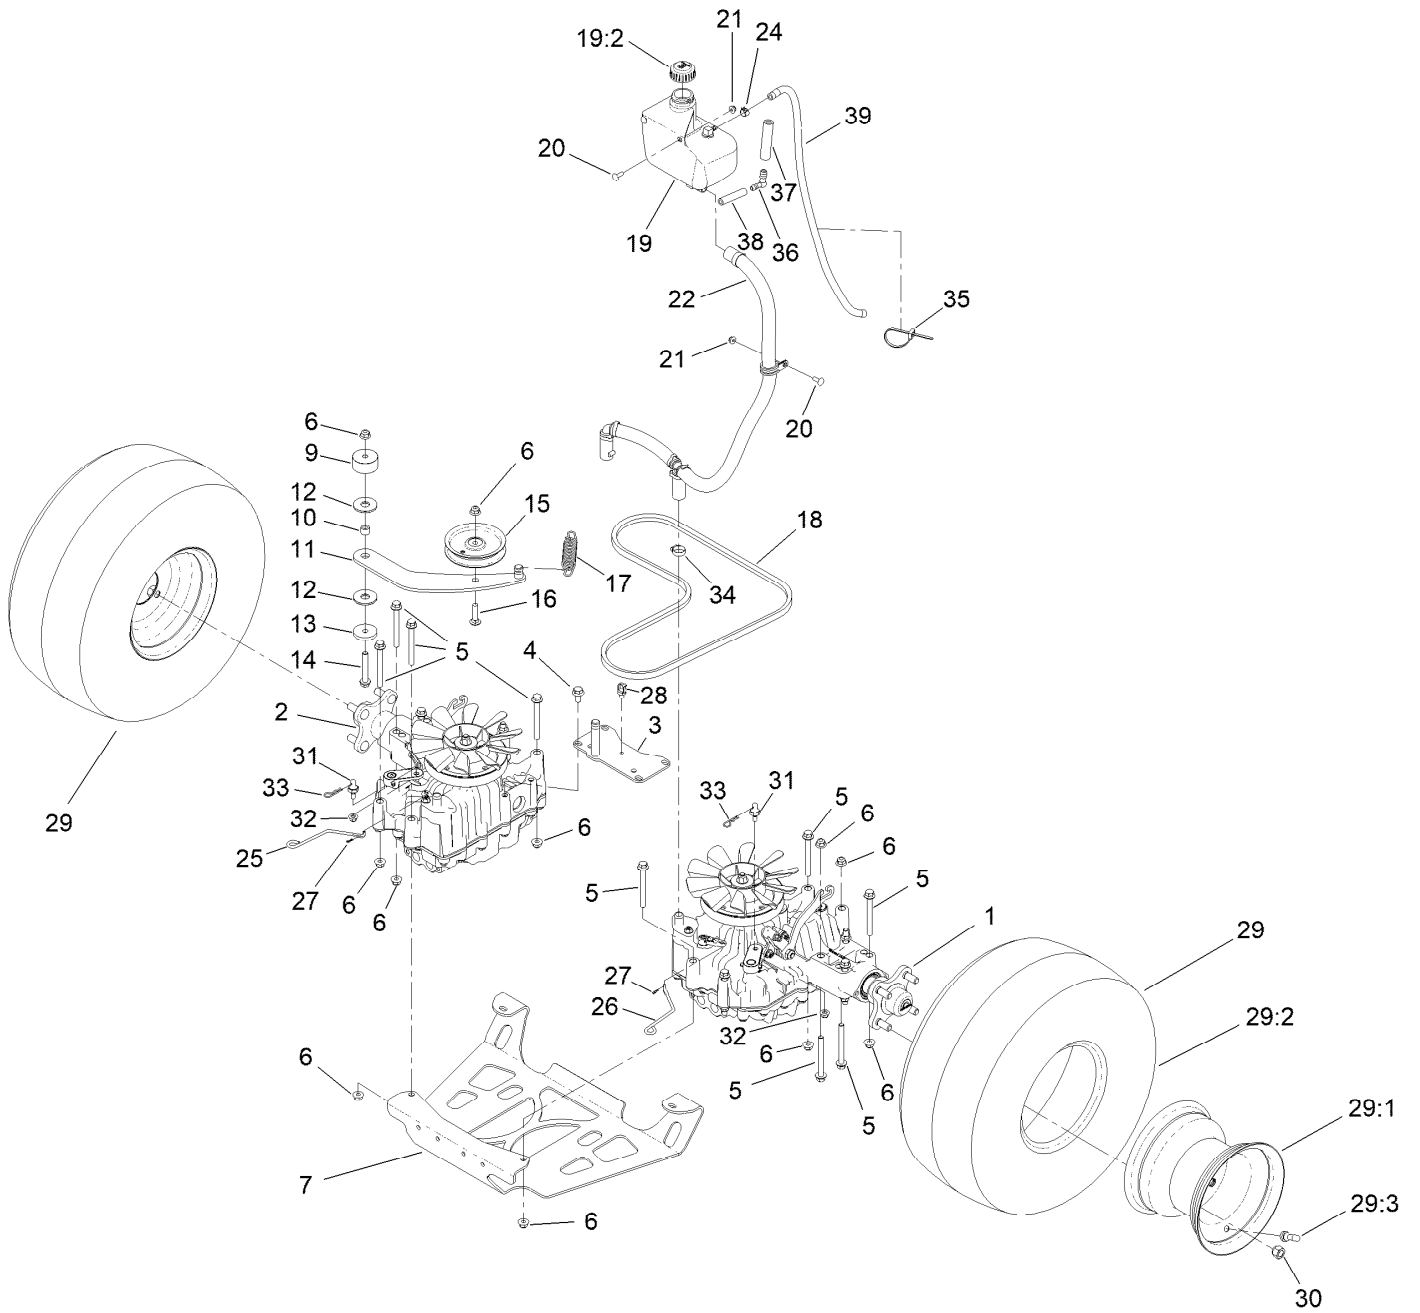

Deflector Assembly No. 120-2451 (continued)

<i>Ref.</i>	<i>Part Number</i>	<i>Qty.</i>	<i>Description</i>	<i>Ref.</i>	<i>Part Number</i>	<i>Qty.</i>	<i>Description</i>
1	3231-4	4	Screw-CARR	5	108-4059-01	1	Plate-Hinge, Rear
2	106-3246-01	1	Deflector	6	106-3253-01	1	Plate-Hinge, Front
3	106-3248-03	1	Strap-Discharge	7	104-8301	4	Nut-HF, NI
4	110-0759	1	Deflector-Rubber				

Ground Drive Assembly