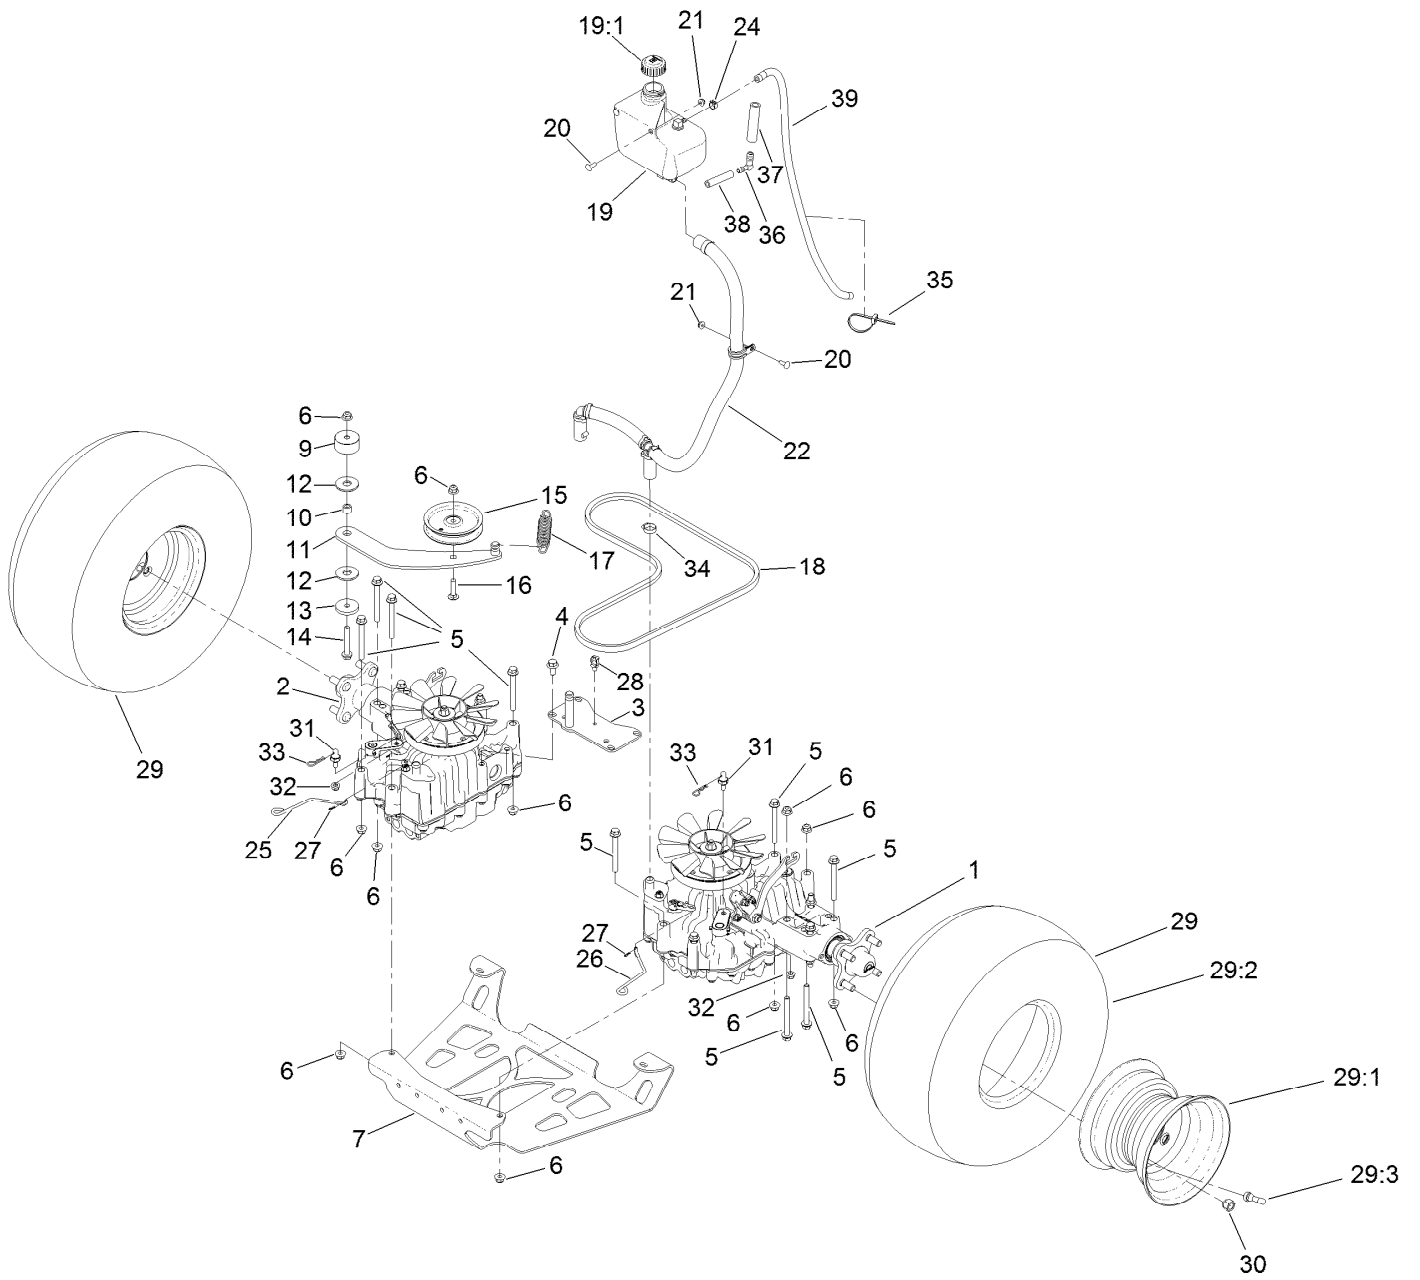

Deflector Assembly No. 120-2451 (continued)

<i>Ref.</i>	<i>Part Number</i>	<i>Qty.</i>	<i>Description</i>	<i>Ref.</i>	<i>Part Number</i>	<i>Qty.</i>	<i>Description</i>
1	3231-4	4	Screw-CARR	5	108-4059-01	1	Plate-Hinge, Rear
2	106-3246-01	1	Deflector	6	106-3253-01	1	Plate-Hinge, Front
3	106-3248-03	1	Strap-Discharge	7	104-8301	4	Nut-HF, NI
4	110-0759	1	Deflector-Rubber				

Ground Drive Assembly