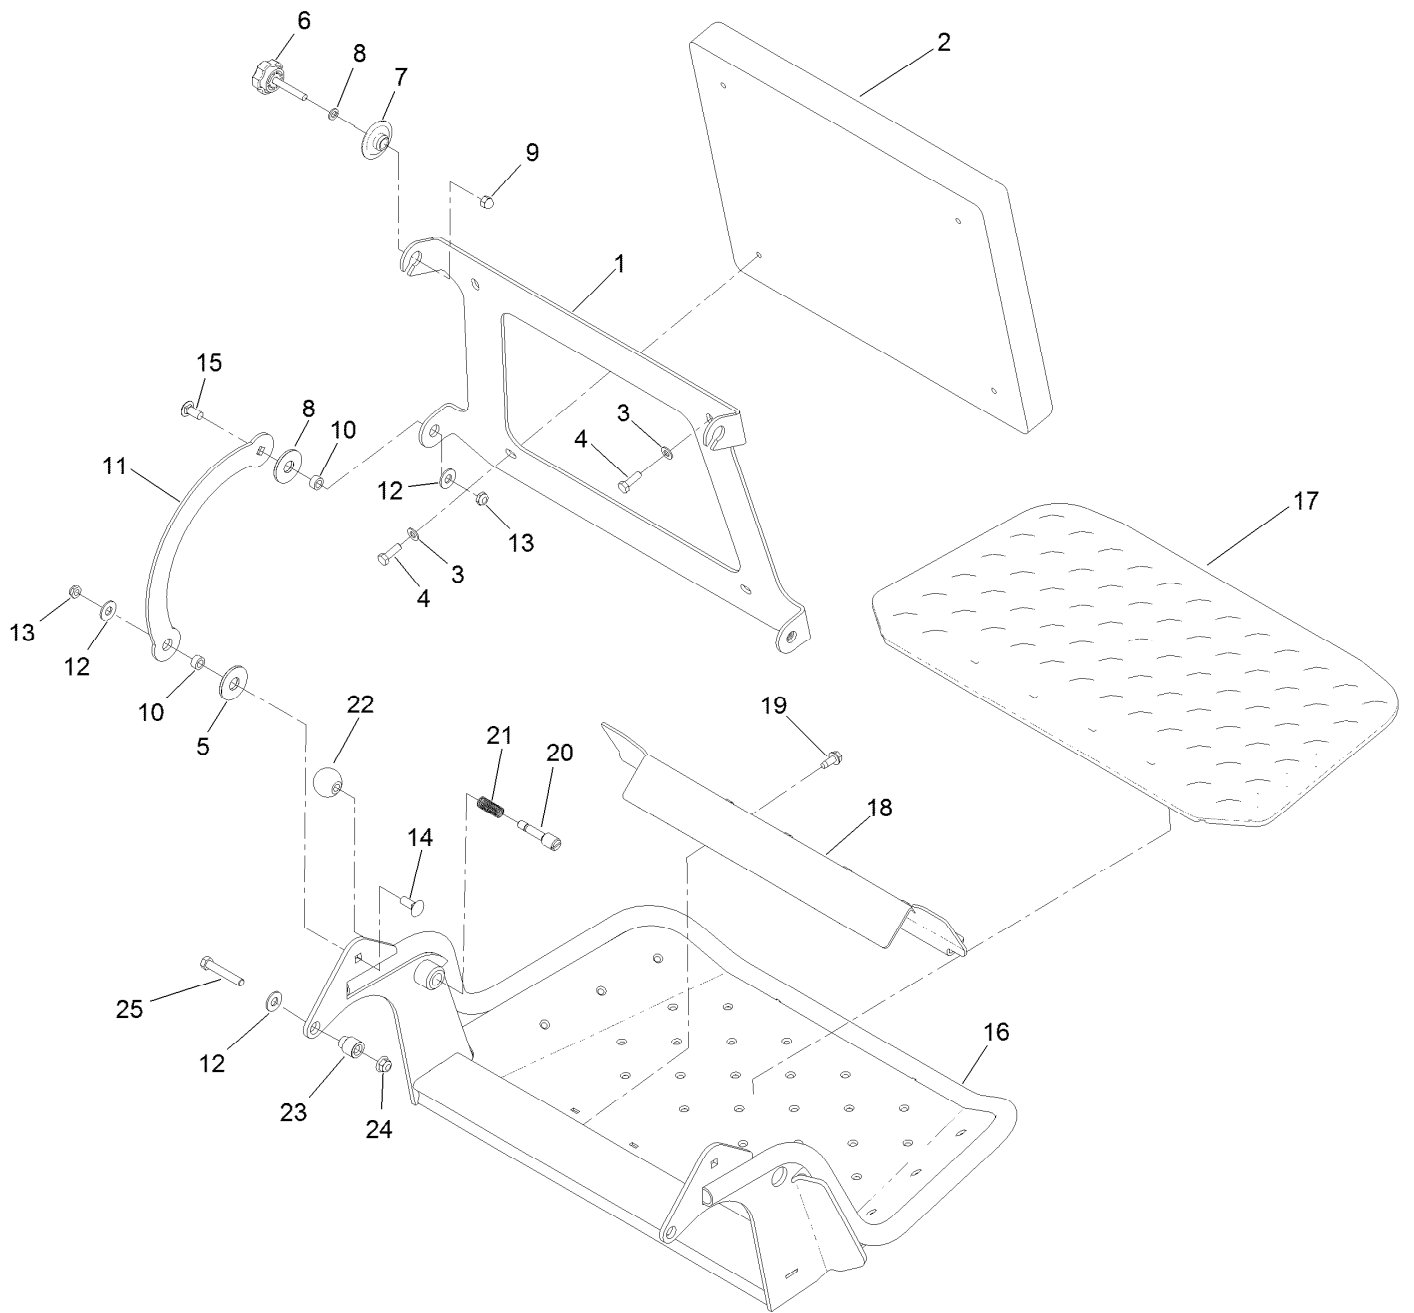

Platform Assembly

Platform Assembly (continued)

<i>Ref.</i>	<i>Part Number</i>	<i>Qty.</i>	<i>Description</i>	<i>Ref.</i>	<i>Part Number</i>	<i>Qty.</i>	<i>Description</i>
1	120-8499-03	1	Hinge-Pad	14	3231-2	2	Bolt-CARR
2	117-9739	1	Pad-Cushion	15	3231-27	2	Screw-CARR
3	3256-23	4	Washer-Plain	16	120-8475-01	1	Platform
4	121-7999	4	Screw-HH	17	126-7157	1	Mat-Platform
5	114-0463	4	Washer-Friction, Composite	18	3345-771	1	Shield Clamp Kit
6	133-1426	2	Knob	19	32144-70	2	Screw-HWHTF
7	116-2886	2	Slide-Bushing	20	119-8650	1	Pin-Latch
8	3253-4	2	Washer-Lock	21	114-5348	1	Spring
9	131-4535	2	Nut-Acorn	22	1-603175	1	Knob-Ball
10	111044	4	Spacer	23	132-7583	2	Bushing-Flanged
11	114-1915-01	2	Link-Pad	24	104-8301	2	Nut-HF, NI
12	3256-4	6	Washer-Flat	25	323-45	2	Screw-HH
13	3296-59	4	Nut-Lock, NI