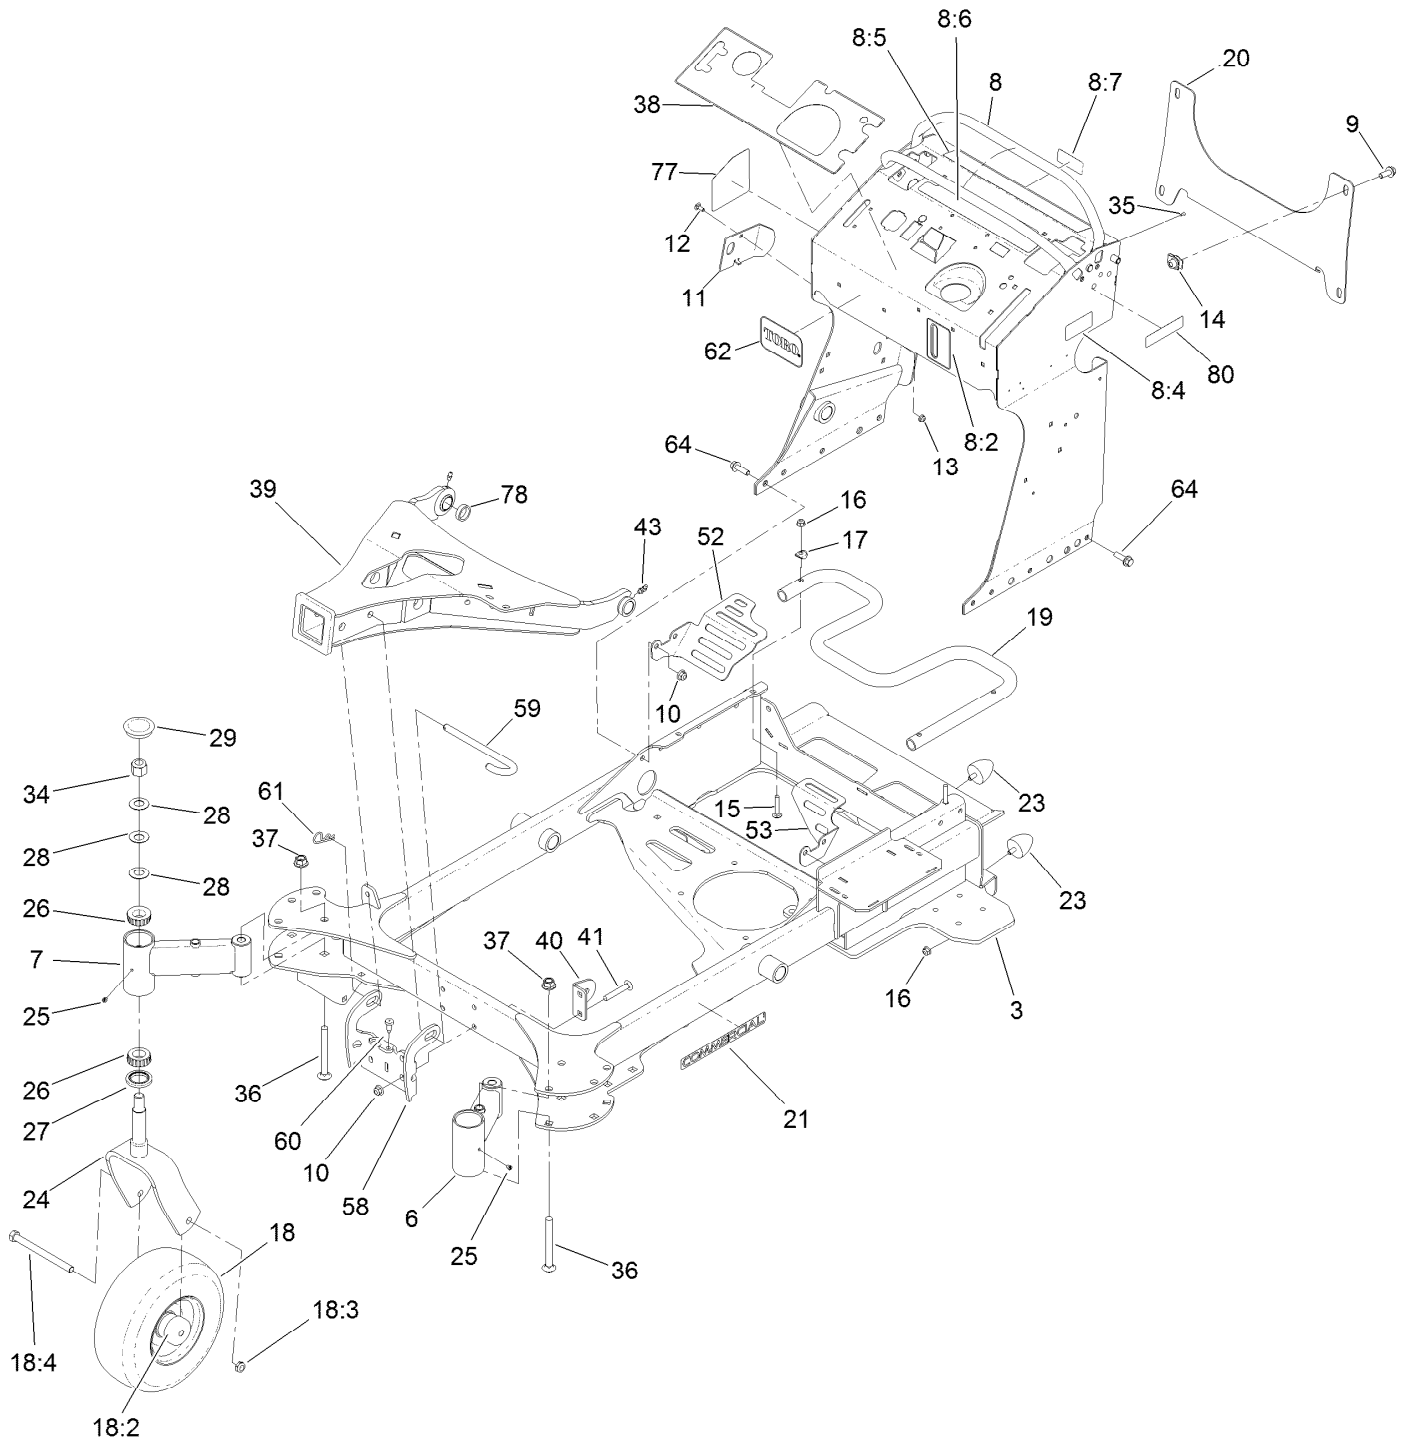

Frame Assembly

Frame Assembly (continued)

<i>Ref.</i>	<i>Part Number</i>	<i>Qty.</i>	<i>Description</i>	<i>Ref.</i>	<i>Part Number</i>	<i>Qty.</i>	<i>Description</i>
3	131-1510-01	1	Frame	24	121-7988-01	2	Fork-Caster
6	131-1523-01	1	Tube-Castor, Short	25	1-811010	2	Plug
7	131-1524-01	1	Tube-Castor, Long	26	1-543509	4	Bearing-Roller, Tapered
8	140-4283	1	Tower Decal ASM	27	116-5647	2	Seal-Grease
8:2	131-3524	1	Decal-Level, Oil	28	1-633508	6	Washer-Bellville
8:4	116-8775	1	Decal-Fill, Fuel	29	103-4882	2	Cap-Grease
8:5	139-2878	1	Decal-Warning	34	3296-51	2	Nut-Lock, NI
8:6	131-3526	1	Decal-Controls	35	3290-271	2	Rivet-Pop
8:7	131-3528	1	Decal-Fuse	36	3233-7	4	Screw-CARR
9	3234-42	4	Screw-HHF	37	99-5107	4	Nut-Lock
10	104-8301	12	Nut-HF, NI	38	140-4260	1	Decal, Multi-Force
11	131-7455	1	Plate-Striker	39	133-4662-03	1	A-Frame
12	3229-11	1	Screw-CARR	40	127-0649-01	2	Bracket-Cylinder
13	104-7201	1	Nut-HF, NI	41	3231-44	4	Screw-CARR
14	105-4886	4	Nut-Tinnerman	43	302-40	1	Fitting-Grease, 90 DEG
15	3230-5	3	Bolt-CARR	52	132-7578-01	1	Guard-Fan, RH
16	104-8300	7	Nut-HF, NI	53	132-7598-01	1	Guard-Fan, LH
17	107-3844	3	Washer	58	133-5320-01	1	Bracket-Lock
18	140-1890	2	Wheel, Tire And Bearing ASM	59	133-2021	1	Pin-Hitch
18:2	103-2768	2	Guard-Seal	60	87-8460	2	Bumper-Rubber
18:3	3296-45	1	Nut-Hex	61	92-2762	1	Pin-Hair
18:4	325-20	1	Screw-HH	62	126-5060	1	Decal-Logo, Toro
19	132-5161-01	1	Tube-Mount, Fuel Tank	64	119-4061	8	Screw-HHF
20	132-1145-03	1	Bracket-Cross	77	133-4648	1	Decal Service-Multiforce
21	117-3591	2	Decal-Commercial	78	116-6758	1	Spacer
23	114-1926	4	Bumper-Rubber	80	133-8062	1	Decal-Arrestor, Spark