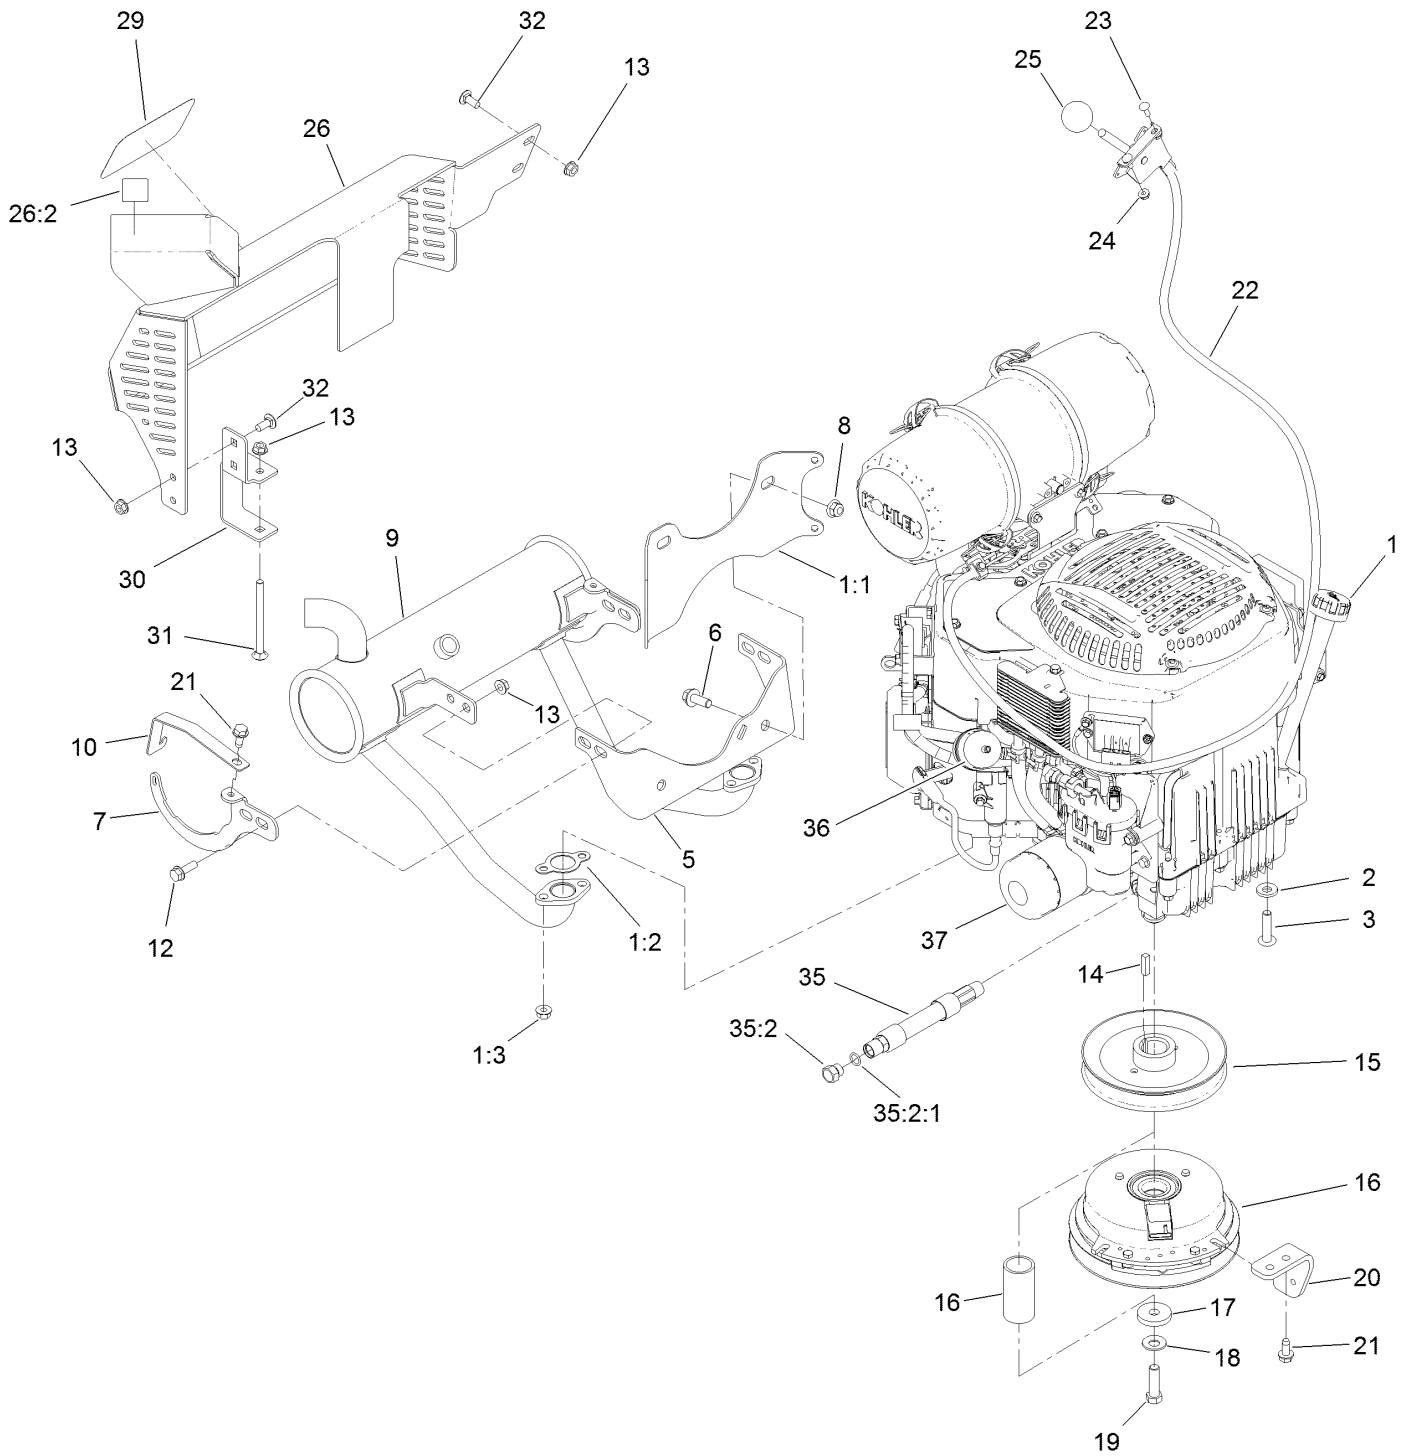

Engine Assembly

Engine Assembly (continued)

<i>Ref.</i>	<i>Part Number</i>	<i>Qty.</i>	<i>Description</i>	<i>Ref.</i>	<i>Part Number</i>	<i>Qty.</i>	<i>Description</i>
1	131-1159	1	Engine-Kohler, Ecv749 ●	19	3212-6	1	Screw-HH
1:1	131-7400	1	Bracket-Muffler	20	131-3586-03	1	Stop-Clutch
1:2	110-6697	2	Gasket-Exhaust	21	32144-70	4	Screw-HWHTF
1:3	68-9400	4	Nut-Flange	22	132-5152	1	Throttle ASM
2	98-5975	4	Washer-Belleville	23	1-807533	2	Bolt-CARR
3	126-0983	4	Screw-BHTF	24	32128-17	2	Nut-Lock, Flange
5	132-1168	1	Bracket-Muffler	25	1-603175	1	Knob-Ball
6	3234-42	2	Screw-HHF	26	131-3550	1	Muffler Guard ASM
7	133-4613	2	Support-Muffler	26:2	106-5517	1	Decal-Warning
8	104-8301	2	Nut-HF, NI	29	94-2579	1	Decal
9	133-4634	1	Muffler-Kohler	30	131-3530-03	1	Bracket-Mounting, Guard
10	133-4639	2	Bracket-Muffler, Koh	31	106-9758	1	Screw-CARR
12	3234-17	4	Screw-HHF	32	3230-23	4	Bolt-CARR
13	32128-25	9	Nut-HF	35	133-4657	1	Hose ASM
14	1-807259	1	Key	35:2	353-508	1	Plug-HH
15	120-8498	1	Pulley	35:2:1	237-42	1	O-Ring
16	139-7910	1	Clutch-200Cms	36	94-9695	1	Filter-Fuel
17	107-4136	1	Washer	37	98020	1	Filter-Oil
18	1-603610	1	Washer-Spring				

● Obtain parts from www.kohlerplus.com