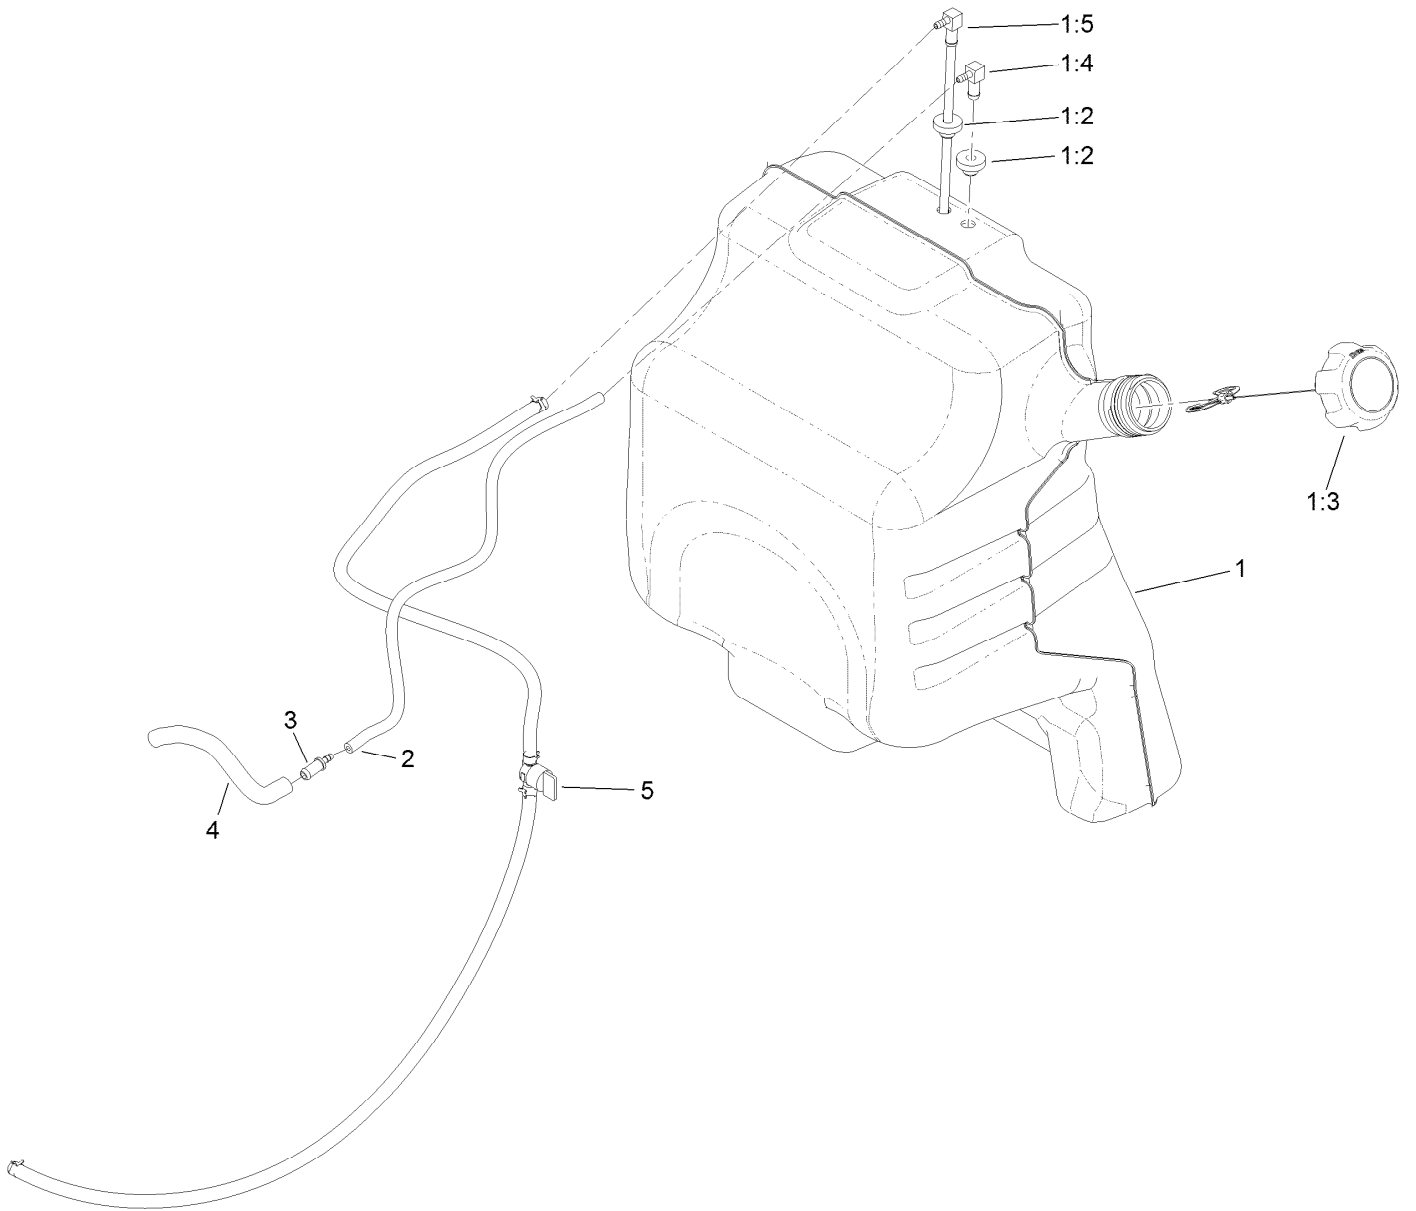

Engine Assembly (continued)

<i>Ref.</i>	<i>Part Number</i>	<i>Qty.</i>	<i>Description</i>	<i>Ref.</i>	<i>Part Number</i>	<i>Qty.</i>	<i>Description</i>
1	131-1159	1	Engine-Kohler, Ecv749 ●	19	3212-6	1	Screw-HH
1:1	131-7400	1	Bracket-Muffler	20	131-3586-03	1	Stop-Clutch
1:2	110-6697	2	Gasket-Exhaust	21	32144-70	4	Screw-HWHTF
1:3	68-9400	4	Nut-Flange	22	132-5152	1	Throttle ASM
2	98-5975	4	Washer-Belleville	23	1-807533	2	Bolt-CARR
3	126-0983	4	Screw-BHTF	24	32128-17	2	Nut-Lock, Flange
5	132-1168	1	Bracket-Muffler	25	1-603175	1	Knob-Ball
6	3234-42	2	Screw-HHF	26	131-3550	1	Muffler Guard ASM
7	133-4613	2	Support-Muffler	26:2	106-5517	1	Decal-Warning
8	104-8301	2	Nut-HF, NI	29	94-2579	1	Decal
9	133-4634	1	Muffler-Kohler	30	131-3530-03	1	Bracket-Mounting, Guard
10	133-4639	2	Bracket-Muffler, Koh	31	106-9758	1	Screw-CARR
12	3234-17	4	Screw-HHF	32	3230-23	4	Bolt-CARR
13	32128-25	9	Nut-HF	35	133-4657	1	Hose ASM
14	1-807259	1	Key	35:2	353-508	1	Plug-HH
15	120-8498	1	Pulley	35:2:1	237-42	1	O-Ring
16	139-7910	1	Clutch-200Cms	36	94-9695	1	Filter-Fuel
17	107-4136	1	Washer	37	98020	1	Filter-Oil
18	1-603610	1	Washer-Spring				

● Obtain parts from www.kohlerplus.com

Fuel Tank Assembly