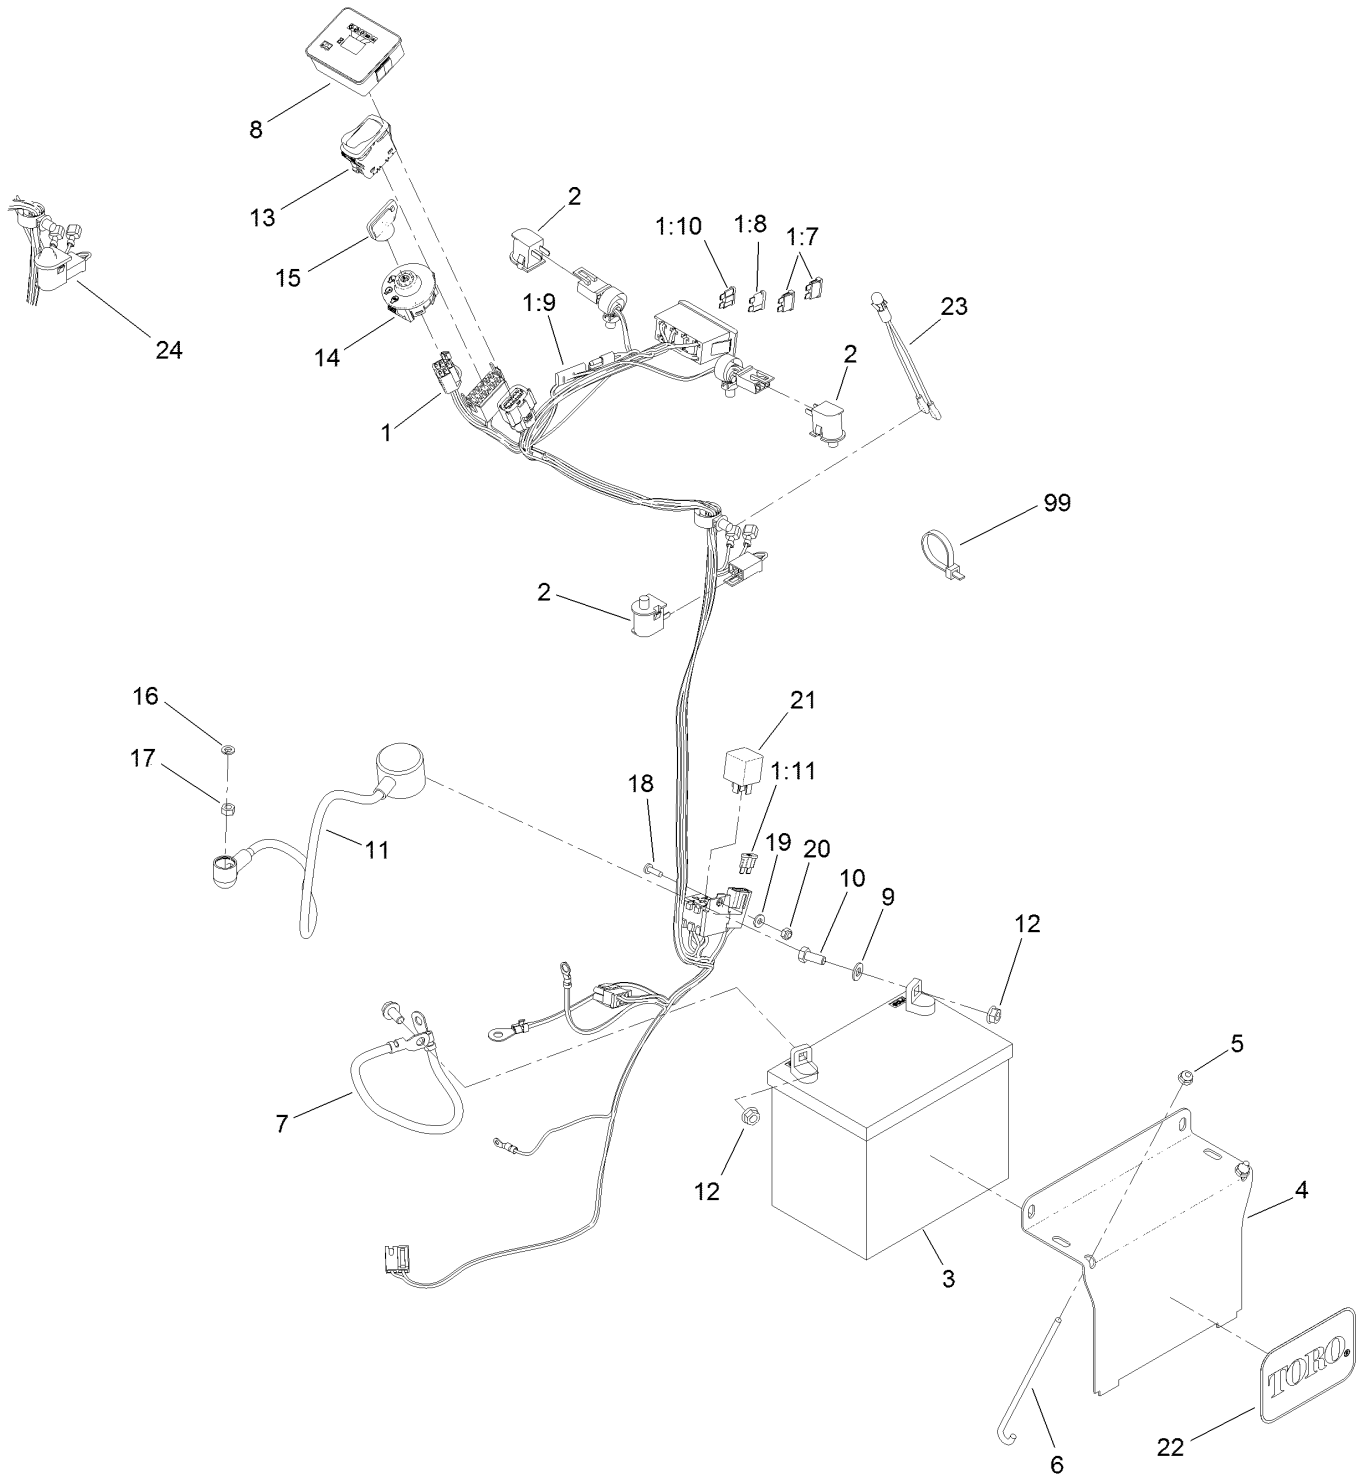

Wire Harness Assembly

Wire Harness Assembly (continued)

<i>Ref.</i>	<i>Part Number</i>	<i>Qty.</i>	<i>Description</i>	<i>Ref.</i>	<i>Part Number</i>	<i>Qty.</i>	<i>Description</i>
1	138-8899	1	Harness-Wire, Grandstand	11	115-3864	1	Cable-Battery, Positive
1:7	109355	2	Fuse-Blade, 15 Amp	12	109-5715	2	Nut-HHF, Smooth
1:8	218-578	1	Fuse-Blade, 10 Amp	13	139-6367	1	Switch-Rocker, (On)-On-Off
1:9	116-0053	1	Cap-Plug	14	137-4101	1	Switch-Ignition
1:10	114241	1	Fuse-Blade, 7.5 Amp	15	63-8360	1	Key-Ignition
1:11	109101	1	Fuse-Blade, 20 Amp	16	3253-3	1	Washer-Lock
2	82-2190	2	Switch-Bail	17	3217-5	1	Nut-Hex
3	104-8162	1	Battery	18	3290-500	1	Screw-PPH
4	130-6635-01	1	Bracket-Hold Down, Battery	19	3256-14	1	Washer-Flat
5	104-7201	2	Nut-HF, NI	20	3296-2	1	Nut-Lock, NI
6	1-633651	2	Bolt-Holddown	21	1-643275	1	Relay
7	112-7063	1	Cable-Battery, Black	22	67-1300	1	Decal
8	130-6570	1	Module-Meter, Hour	23	1-643267	1	Indicator-LED, Red
9	3256-23	2	Washer-Plain	24	133-4654	1	Switch-Plunger
10	322-3	2	Screw-HH	99	3290-378	4	Tie-Cable