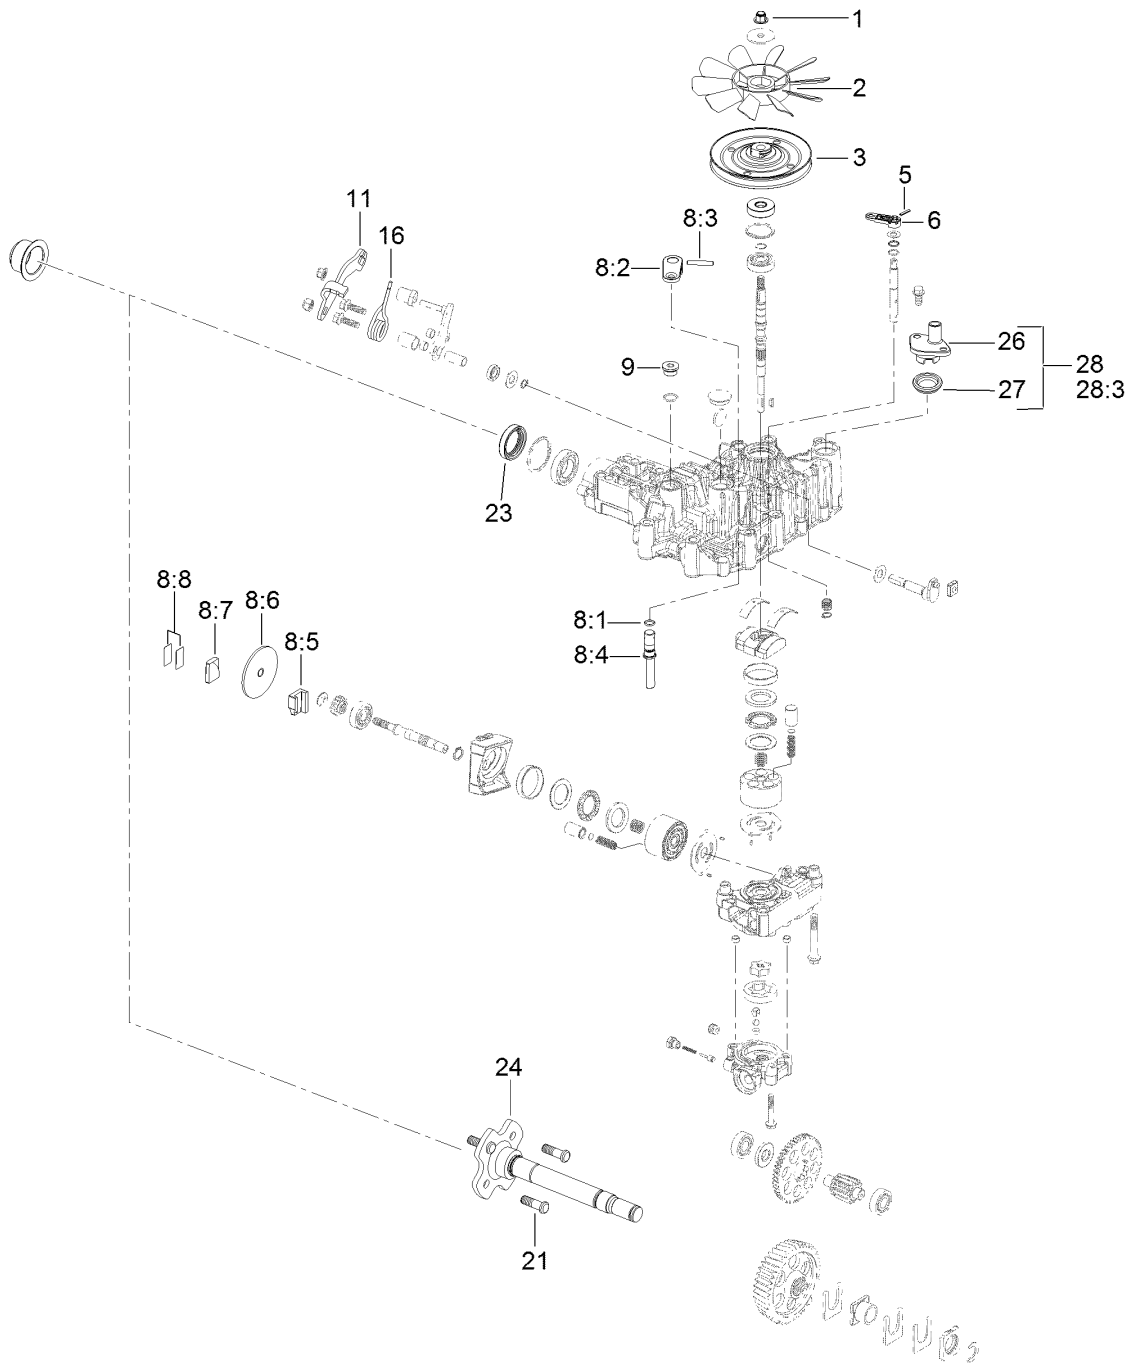

Ground Drive Assembly (continued)

<i>Ref.</i>	<i>Part Number</i>	<i>Qty.</i>	<i>Description</i>	<i>Ref.</i>	<i>Part Number</i>	<i>Qty.</i>	<i>Description</i>
1	138-5840	1	LH Accy Transmission	22	139-4059	1	HYD Hose ASM
2	138-5839	1	RH Transmission ASM	24	92-2379	1	Clamp-Hose
3	131-1131-03	1	Support-Transaxle	25	131-7469	1	Rod-Bypass, RH
4	93-2569	4	Screw-HHF	26	131-7470	1	Rod-Bypass, LH
5	116-4701	16	Screw-HHF	27	108-2992	2	Pin-Hair
6	104-8301	18	Nut-HF, NI	28	32180-030	1	Clip-Tie
7	138-1108-03	1	Plate-Skid	29	140-1888	2	Wheel And Tire ASM
9	117-5351	1	Spacer	29:1	140-1889	1	Rim-8 Inch Black
10	1-413088	1	Bushing-Lever, Lift	29:2	120-6466	1	Tire
11	131-1175	1	Arm-Idler	29:3	232-27	1	Stem-Valve
12	114-0463	2	Washer-Friction, Composite	30	242-50	8	Nut-Lug
13	110-9981	1	Washer-Plain	31	132-7584	2	Spacer-Hex
14	3234-39	1	Screw-HHF	32	104-8300	2	Nut-HF, NI
15	93-1622	1	Pulley-Idler	33	3290-250	2	Pin-Cotter
16	3231-4	1	Screw-CARR	34	2412-141	2	Clamp-Drive, Worm
17	138-1104	1	Spring-Extension	35	3290-378	1	Tie-Cable
18	131-1124	1	Belt-V	36	136-1290	2	Fitting-Elbow 90
19	132-1135	1	Tank-HYD	37	83-2080	1	Hose-Valve, Tank
19:1	133-8677	1	Cap-Vented	38	133-0223	1	Hose-Fuel
20	3229-25	3	Screw-CARR	39	110-3257	1	Hose-Fuel
21	104-7201	3	Nut-HF, NI				

LH Transmission Assembly No. 138-5840

8 = Items Included in RH Brake Kit