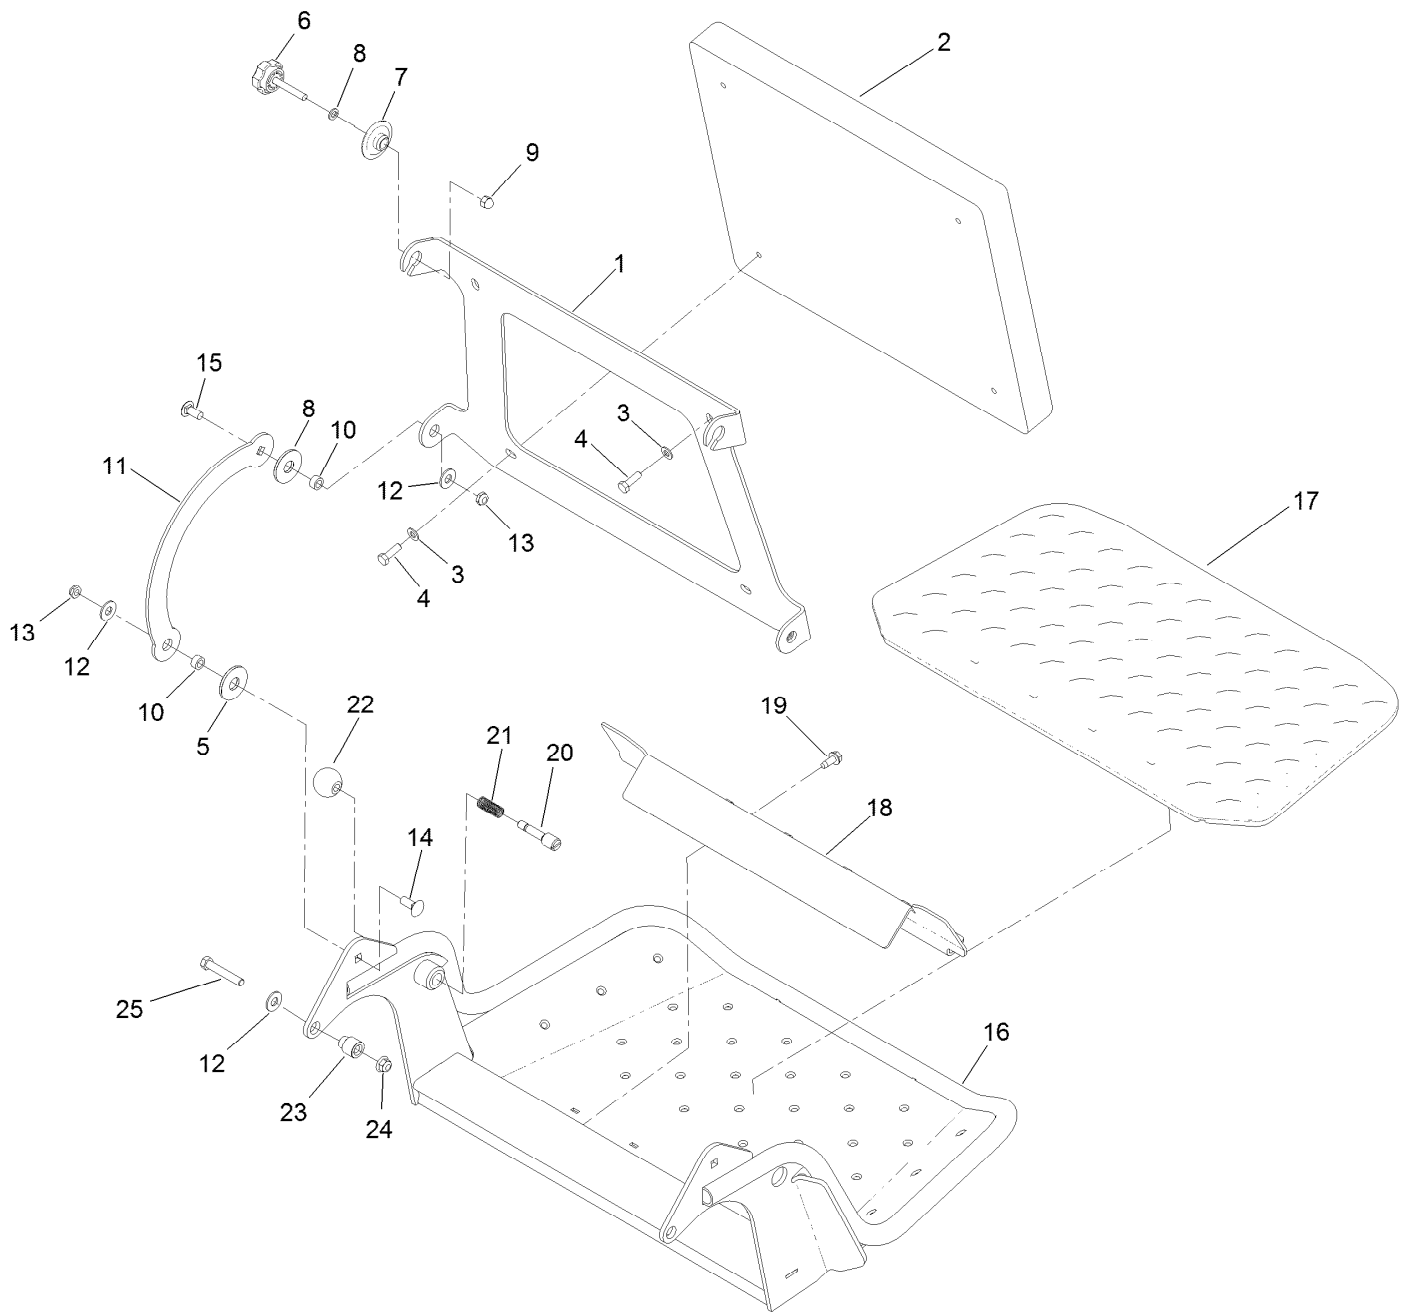

Platform Assembly

Platform Assembly (continued)

<i>Ref.</i>	<i>Part Number</i>	<i>Qty.</i>	<i>Description</i>	<i>Ref.</i>	<i>Part Number</i>	<i>Qty.</i>	<i>Description</i>
1	120-8499-03	1	Hinge-Pad	14	3231-2	2	Bolt-CARR
2	117-9739	1	Pad-Cushion	15	3231-27	2	Screw-CARR
3	3256-23	4	Washer-Plain	16	120-8475-01	1	Platform
4	121-7999	4	Screw-HH	17	126-7157	1	Mat-Platform
5	114-0463	4	Washer-Friction, Composite	18	3345-771	1	Shield Clamp Kit
6	133-1426	2	Knob	19	32144-70	2	Screw-HWHTF
7	116-2886	2	Slide-Bushing	20	119-8650	1	Pin-Latch
8	3253-4	2	Washer-Lock	21	114-5348	1	Spring
9	131-4535	2	Nut-Acorn	22	1-603175	1	Knob-Ball
10	111044	4	Spacer	23	132-7583	2	Bushing-Flanged
11	114-1915-01	2	Link-Pad	24	104-8301	2	Nut-HF, NI
12	3256-4	6	Washer-Flat	25	323-45	2	Screw-HH
13	3296-59	4	Nut-Lock, NI