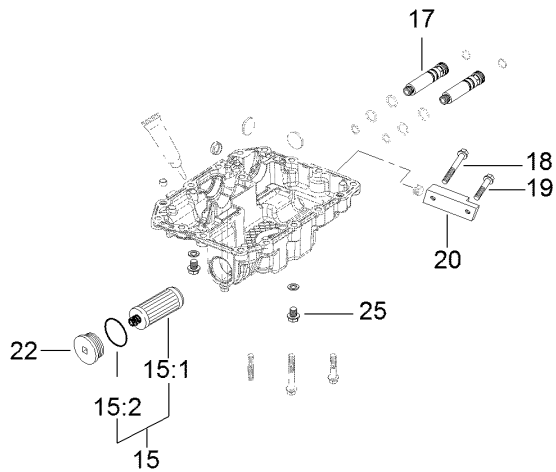

LH Transmission Assembly No. 138-5840

8 = Items Included in RH Brake Kit

LH Transmission Assembly No. 138-5840 (continued)

<i>Ref.</i>	<i>Part Number</i>	<i>Qty.</i>	<i>Description</i>	<i>Ref.</i>	<i>Part Number</i>	<i>Qty.</i>	<i>Description</i>
1	132-4737	1	Nut-Lock	15:2	136-5410	2	O-Ring
2	132-4738	1	Fan	16	137-4109	1	Spring-Torsion
3	132-4739	1	Pulley	17	137-4107	2	Connector
5	104-3265	1	Pin	18	125-7222	1	Bolt
6	132-4700	1	Lever-Bypass	19	33104-045	1	Screw-HHF
8	133-1468	1	Brake Kit,Left	20	136-5408	1	Manifold
8:1		1	O-Ring ●	20	93-0474	1	Plug
8:2		1	Arm-Brake ●	21	137-9509	4	Stud-Wheel
8:3		1	Pin-Roll ●	22	138-4613	1	Cap-Oil Filter
8:4		1	Shaft-Brake ●	23	139-5587	1	Seal-Axle, Ua
8:5		1	Actuator-Brake ●	24	139-5588	1	Axle
8:6		1	Disc-Brake ●	25	139-5589	2	Drain Bolt
8:7		1	Shoe-Brake ●	26	139-5590	1	Expansion Fitting
8:8		1	Shim Kit ●	27	139-5591	1	Grommet Seal, Expansion Fitting
9	132-4735	1	Cap-Oil	28	139-7871	1	Expansion Fitting - W/ Seal
11	136-5401	1	Lever-Control, RH	28:3		1	M8*20 Flange Bolt ●
15	132-4743	1	Hydro Filter Kit				
15:1	136-5409	2	Filter				