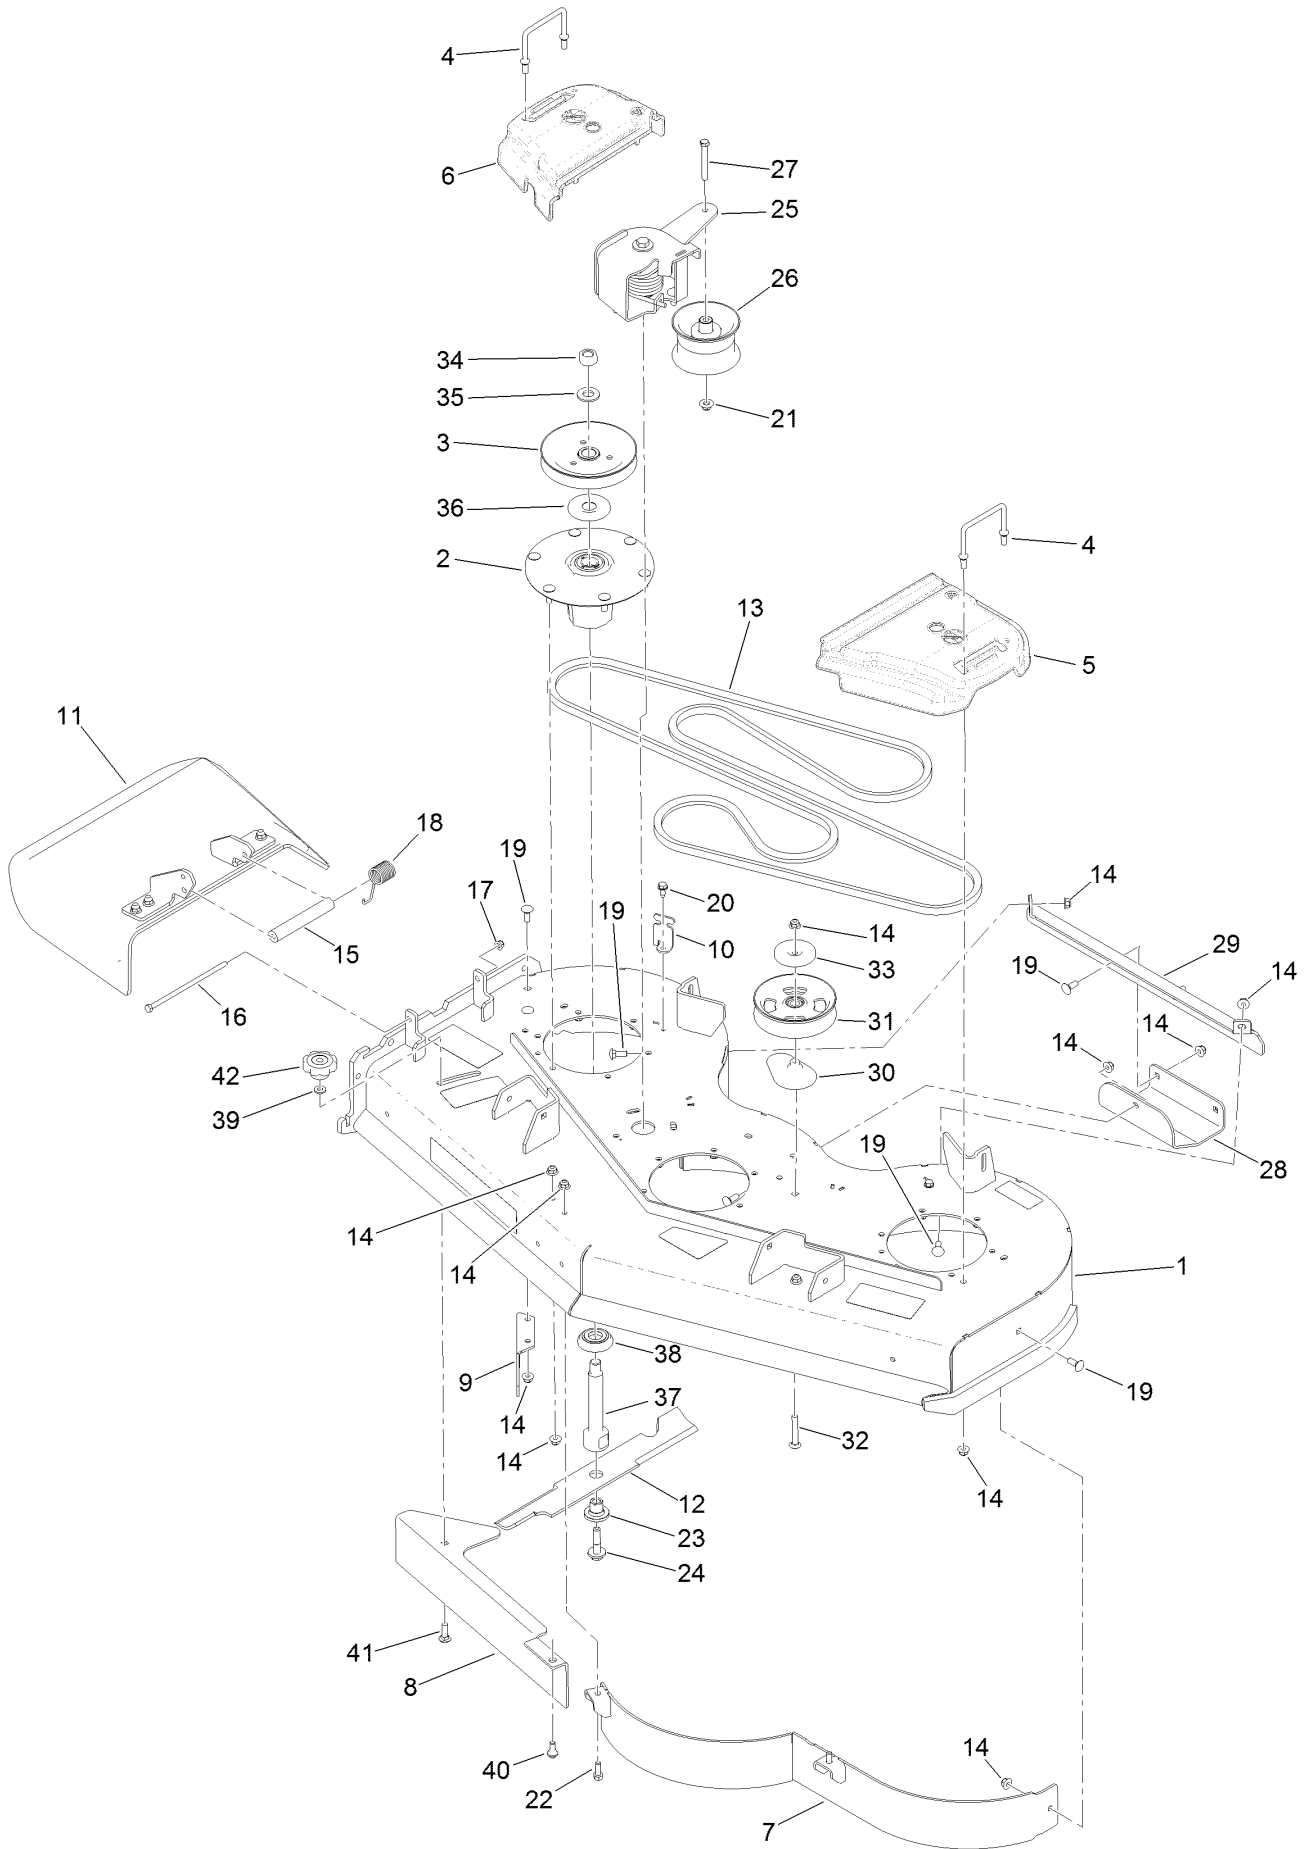

Contents

52 Inch Deck Assembly	4
Deck and Decal Assembly No. 139-8097	6
Spindle Assembly No. 137-9780	8
Deflector Assembly No. 120-2451	10
Ground Drive Assembly	12
LH Transmission Assembly No. 138-5840	14
RH Transmission Assembly No. 138-5839	16
Hydraulic Hose Assembly No. 139-4059	18
Motion Control Assembly	20
Control Handle Assembly No. 132-5157	22
Control Handle Assembly No. 132-5158	24
Parking Brake Assembly	26
Deck Lift Assembly	28
HOC Lever Assembly No. 130-1755	30
Frame Assembly	32
Wheel and Bearing Assembly	34
Platform Assembly	36
Engine Assembly	38
Fuel Tank Assembly	40
Wire Harness Assembly	42
Attachments and Accessories	44

52 Inch Deck Assembly