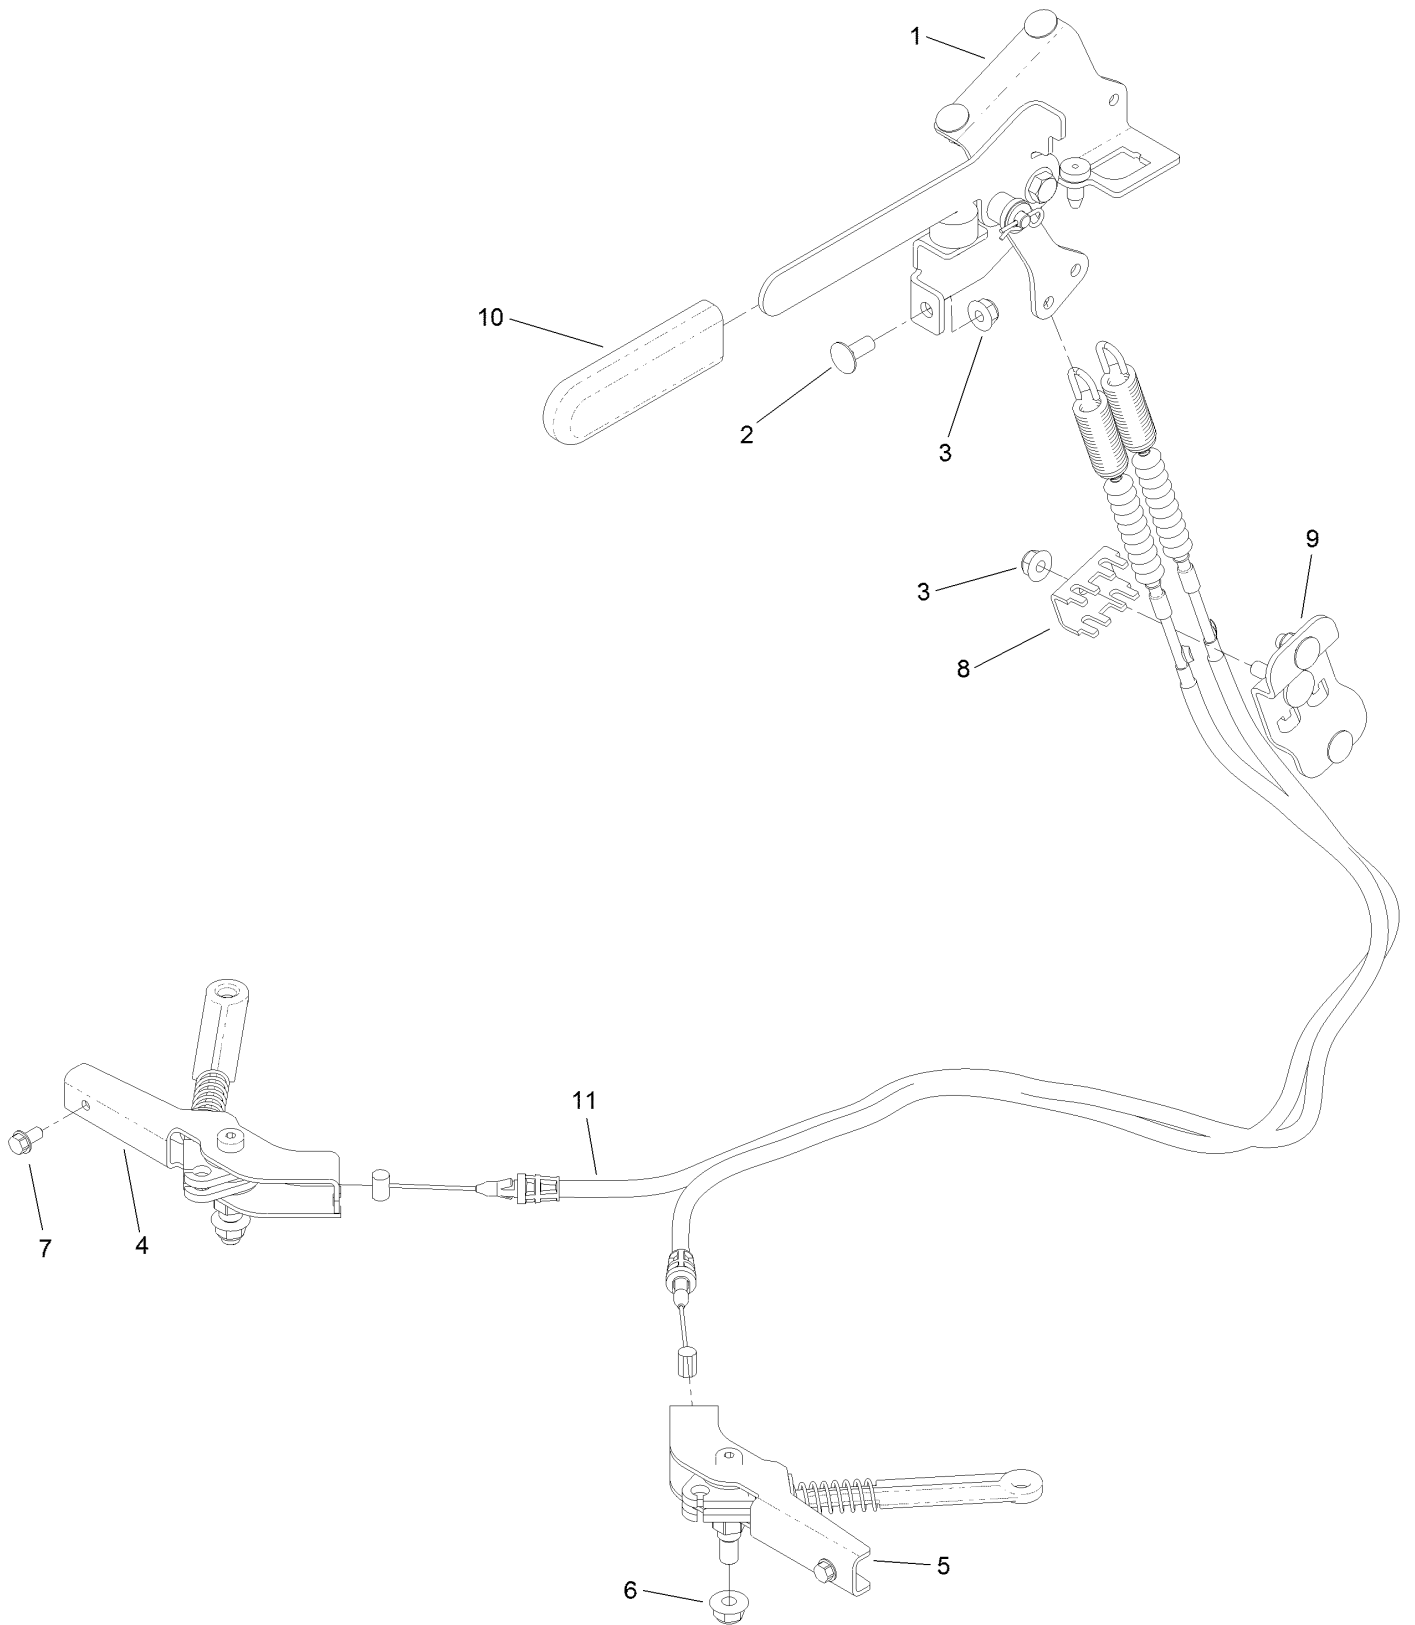

Parking Brake Assembly

Parking Brake Assembly (continued)

<i>Ref.</i>	<i>Part Number</i>	<i>Qty.</i>	<i>Description</i>	<i>Ref.</i>	<i>Part Number</i>	<i>Qty.</i>	<i>Description</i>
1	132-5170	1	Brake Handle ASM	7	32144-4	2	Screw-HWH
2	3230-23	5	Bolt-CARR	8	132-1187	1	Clamp-Cable
3	104-8300	6	Nut-HF, NI	9	132-7582	1	Mount-Cable, Brake
4	132-5168	1	RH Brake Caliper ASM	10	1-633268	1	Grip-Lever
5	132-5169	1	LH Brake Caliper ASM	11	131-1195	2	Cable-Brake
6	104-8301	2	Nut-HF, NI