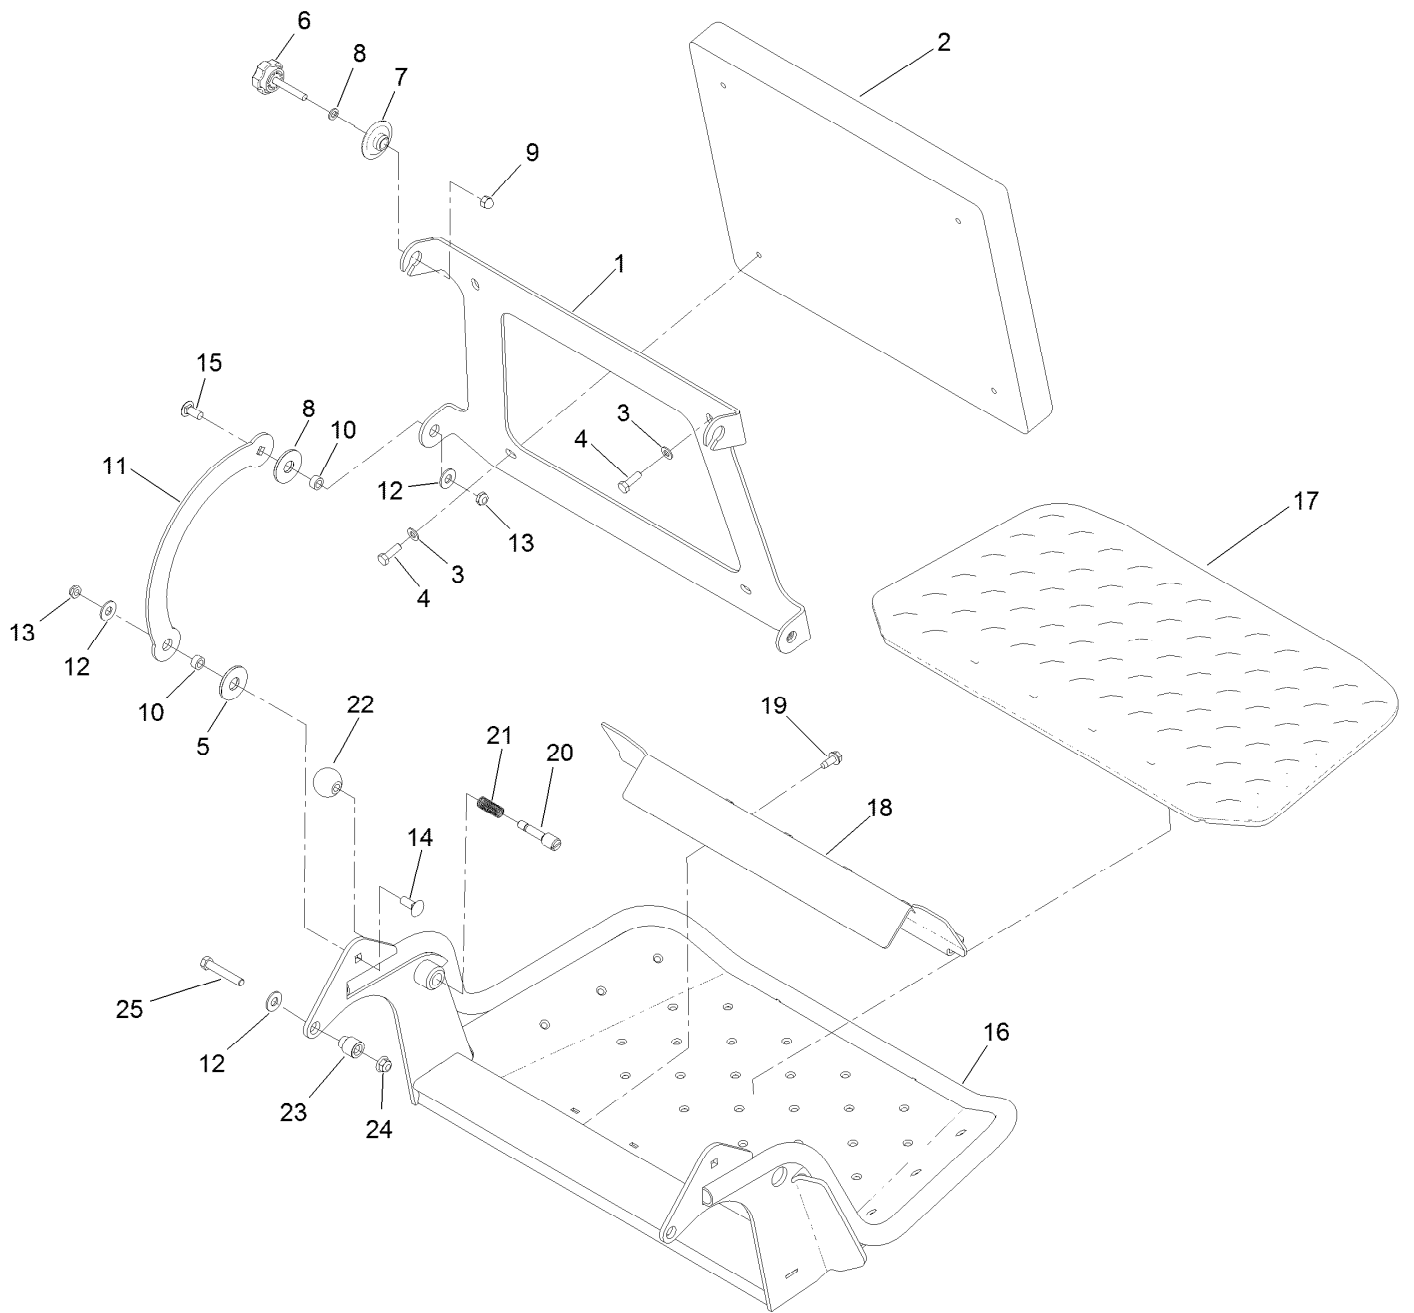

Platform Assembly

Platform Assembly (continued)

<i>Ref.</i>	<i>Part Number</i>	<i>Qty.</i>	<i>Description</i>	<i>Ref.</i>	<i>Part Number</i>	<i>Qty.</i>	<i>Description</i>
1	120-8499-03	1	Hinge-Pad	14	3231-2	2	Bolt-CARR
2	117-9739	1	Pad-Cushion	15	3231-27	2	Screw-CARR
3	3256-23	4	Washer-Plain	16	120-8475-01	1	Platform
4	121-7999	4	Screw-HH	17	126-7157	1	Mat-Platform
5	114-0463	4	Washer-Friction, Composite	18	3345-771	1	Shield Clamp Kit
6	133-1426	2	Knob	19	32144-70	2	Screw-HWHTF
7	116-2886	2	Slide-Bushing	20	119-8650	1	Pin-Latch
8	3253-4	2	Washer-Lock	21	114-5348	1	Spring
9	137-4808	2	Nut-Acorn	22	1-603175	1	Knob-Ball
10	111044	4	Spacer	23	132-7583	2	Bushing-Flanged
11	114-1915-01	2	Link-Pad	24	104-8301	2	Nut-HF, NI
12	3256-4	6	Washer-Flat	25	323-45	2	Screw-HH
13	3296-59	4	Nut-Lock, NI