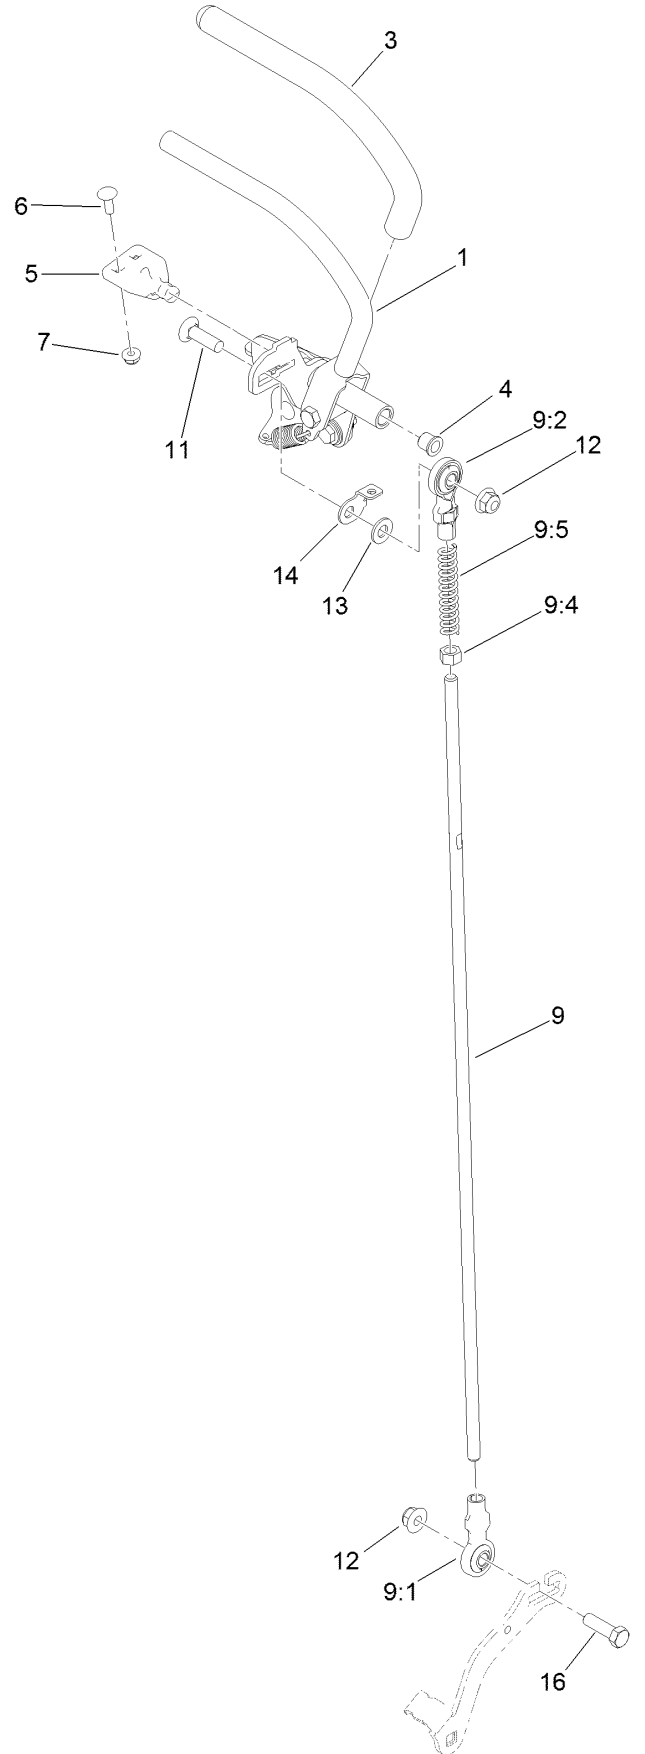

Count on it.

Parts Catalog

**GrandStand® Multi Force® Mower
With 52in TURBO FORCE® Cutting Unit**

Model No. 72529—Serial No. 411700000 and Up

Ordering Replacement Parts

To order replacement parts, please supply the part number, the quantity, and the description of each part desired.

Parts in service assemblies have reference numbers in the form a:b. The a represents the reference number of the entire service assembly and the b represents a sequential number unique to each part within the service assembly.

For example, a wheel assembly might be identified by reference number 6, the tire by 6:1, the valve by 6:2, and the wheel by 6:3. When you order the assembly identified by reference number 6, you receive all parts identified by reference numbers 6:1, 6:2, and 6:3. However, you may also order any part individually. Reference numbers of this type appear in illustration and in parts lists.

Motion Control Assembly

Motion Control Assembly (continued)

<i>Ref.</i>	<i>Part Number</i>	<i>Qty.</i>	<i>Description</i>	<i>Ref.</i>	<i>Part Number</i>	<i>Qty.</i>	<i>Description</i>
1	132-5157	1	LH Control Handle ASM	9:5	1-603807	1	Spring-Return, Neutral
2	132-5158	1	RH Control Handle ASM	10	138-4620	1	RH Control Rod ASM
3	119-0222	2	Grip	10:1	138-4647	1	Ball Joint-LH
4	103-9928	2	Bearing	10:2	138-4648	1	Ball Joint-RH
5	120-3288	1	Tab-Pivot, LH	10:4	3219-3	1	Nut-Hex
6	3229-1	4	Screw-CARR	11	3231-28	2	Screw-CARR
7	104-7201	6	Nut-HF, NI	12	104-8301	4	Nut-HF, NI
8	120-3287	1	Tab-Pivot, RH	13	3256-24	2	Washer-Flat
9	138-4619	1	LH Control Rod ASM	14	132-7538	1	Bracket-Adjustment, Speed
9:1	138-4647	1	Ball Joint-LH	15	126-1499	2	Cam
9:2	138-4648	1	Ball Joint-RH	16	323-7	2	Screw-HH
9:4	3219-3	1	Nut-Hex				