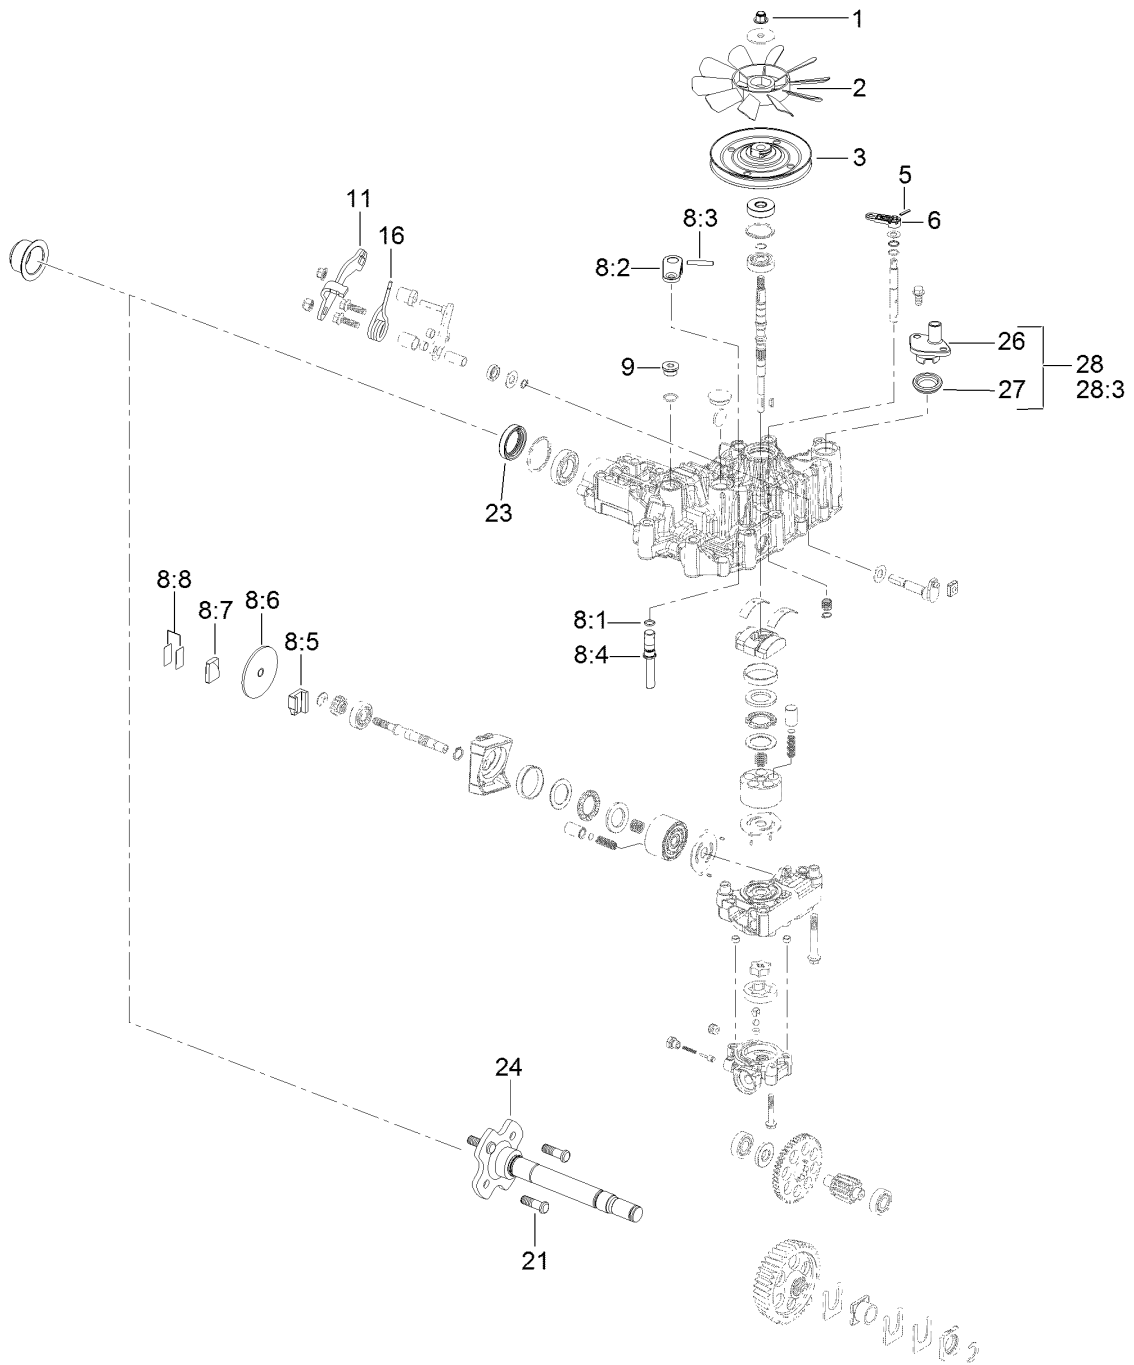

Ground Drive Assembly (continued)

<i>Ref.</i>	<i>Part Number</i>	<i>Qty.</i>	<i>Description</i>	<i>Ref.</i>	<i>Part Number</i>	<i>Qty.</i>	<i>Description</i>
1	138-5840	1	LH Accy Transmission	21	104-7201	3	Nut-HF, NI
2	138-5839	1	RH Transmission ASM	22		1	Gs Overflow Hose ASM ■
3	131-1131-03	1	Support-Transaxle	24	92-2379	1	Clamp-Hose
4	93-2569	4	Screw-HHF	25	131-7469	1	Rod-Bypass, RH
5	116-4701	16	Screw-HHF	26	131-7470	1	Rod-Bypass, LH
6	104-8301	18	Nut-HF, NI	27	108-2992	2	Pin-Hair
7	138-1108-03	1	Plate-Skid	28	32180-030	1	Clip-Tie
9	117-5351	1	Spacer	29	140-1888	2	Wheel And Tire ASM
10	1-413088	1	Bushing-Lever, Lift	29:1	140-1889	1	Rim-8 Inch Black
11	131-1175	1	Arm-Idler	29:2	120-6466	1	Tire
12	114-0463	2	Washer-Friction, Composite	29:3	232-27	1	Stem-Valve
13	110-9981	1	Washer-Plain	30	242-50	8	Nut-Lug
14	3234-39	1	Screw-HHF	31	132-7584	2	Spacer-Hex
15	93-1622	1	Pulley-Idler	32	104-8300	2	Nut-HF, NI
16	3231-4	1	Screw-CARR	33	3290-250	2	Pin-Cotter
17	138-1104	1	Spring-Extension	34	2412-141	2	Clamp-Drive, Worm
18	131-1124	1	Belt-V	35	3290-378	1	Tie-Cable
19	132-1135	1	Tank-HYD	36	136-1290	2	Fitting-Elbow 90
19:2	133-8677	1	Cap-Vented	37	83-2080	1	Hose-Valve, Tank
19:5	140-9463	1	Strainer-Neck, Removable ●	38	133-0223	1	Hose-Fuel
20	3229-25	3	Screw-CARR	39	110-3257	1	Hose-Fuel

● Not illustrated

■ Not serviced separately

LH Transmission Assembly No. 138-5840

8 = Items Included in RH Brake Kit