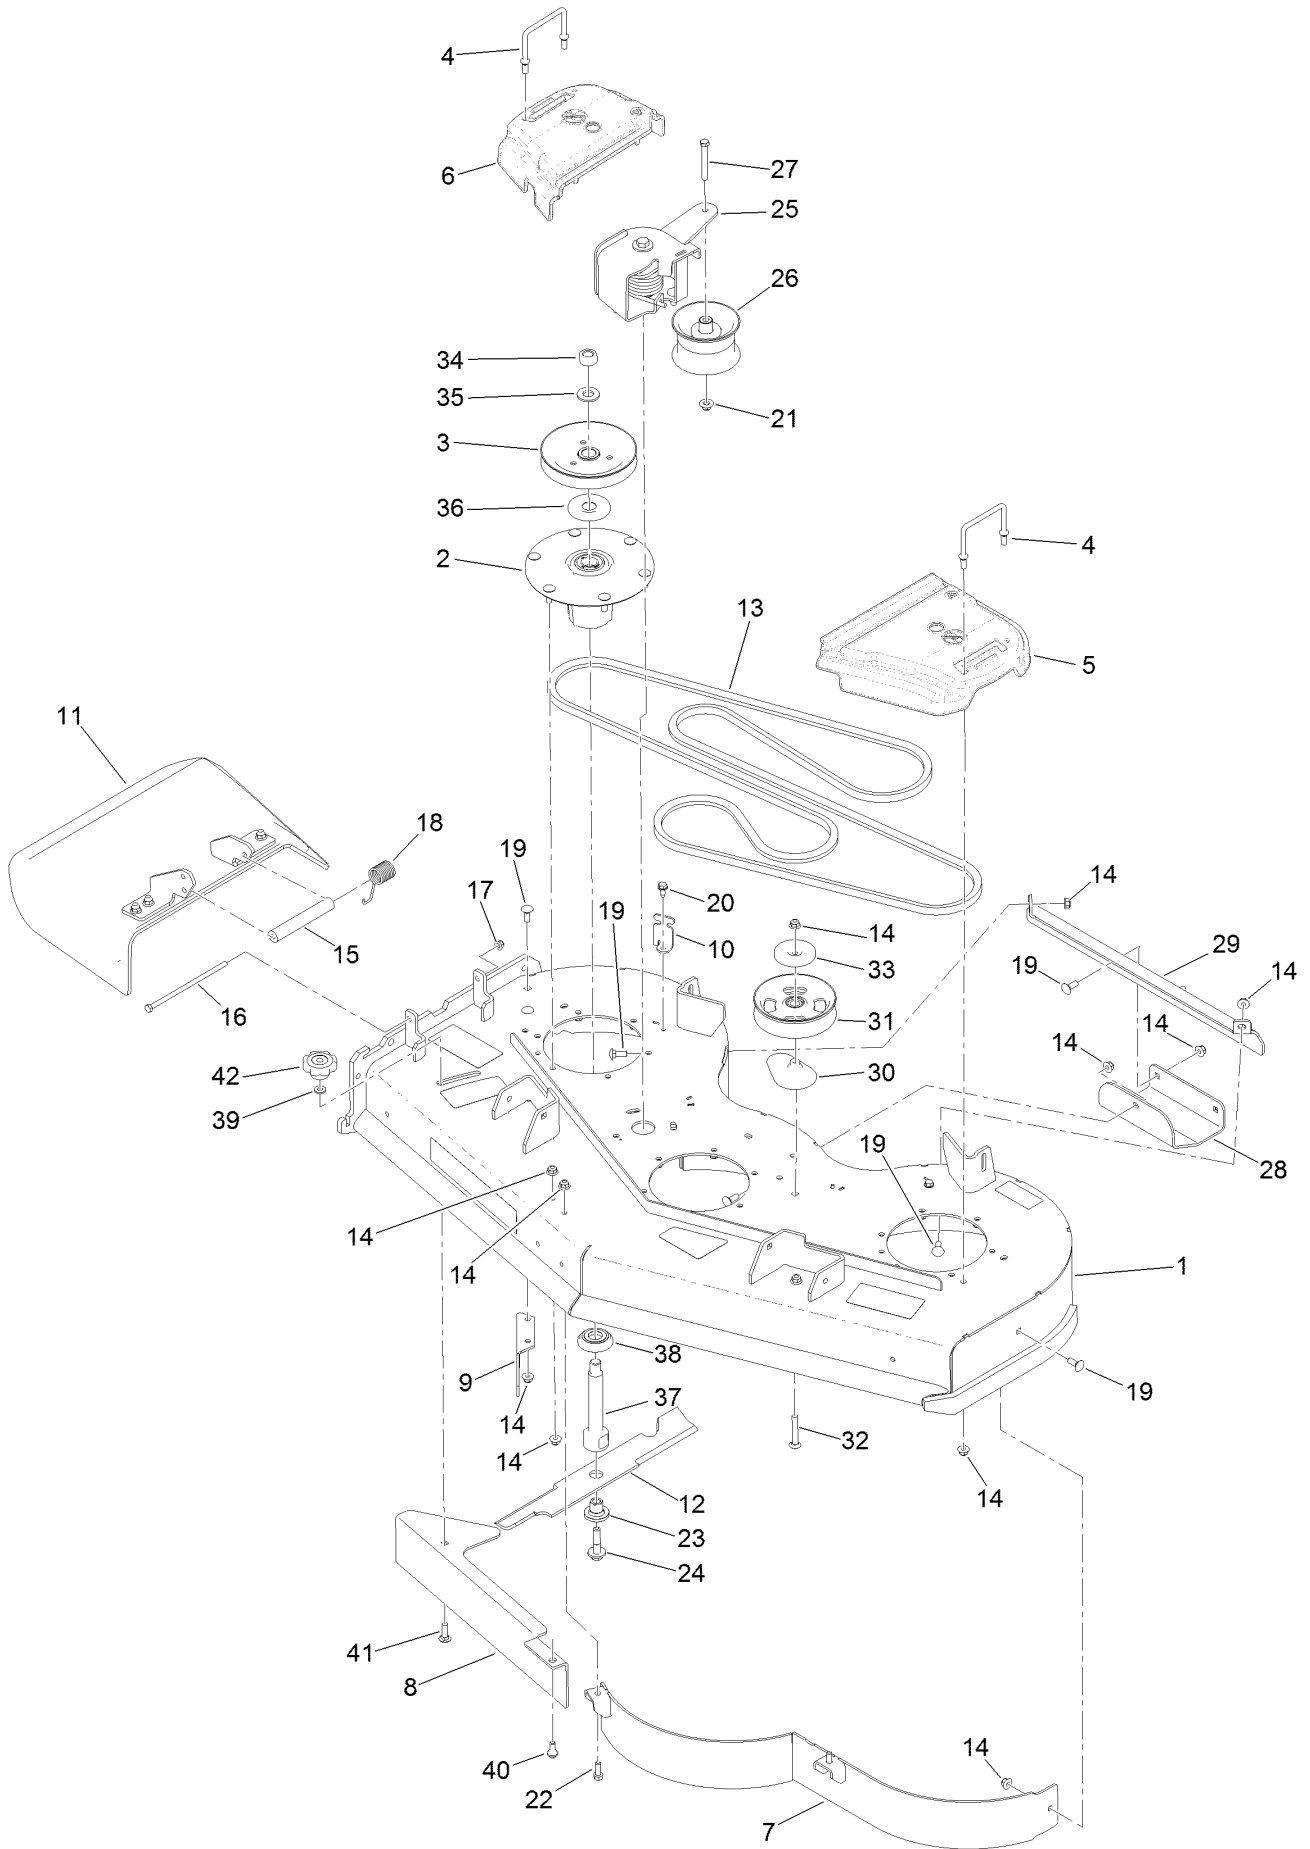

52 Inch Deck Assembly

52 Inch Deck Assembly (continued)

<i>Ref.</i>	<i>Part Number</i>	<i>Qty.</i>	<i>Description</i>	<i>Ref.</i>	<i>Part Number</i>	<i>Qty.</i>	<i>Description</i>
1	139-8097	1	52 Deck ASM	22	92-1624	2	Screw-HWH Thd Form
2	137-9780	3	Spindle ASM	23	137-9787	3	Bushing-Hex
3	138-6061	3	Sheave-Blade, Drive	24	109-9220	3	Screw-Sems
4	109-6982	3	Wireform-Cover	25	136-7395	1	Idler Torsion ASM
5	109-6936	1	Cover-Belt, LH	26	127-1971	1	Pulley-Idler
6	109-6935	1	Cover-Belt, RH	27	323-14	1	Screw-HH
7	114-1979-01	1	Baffle-52 Inch	28	114-1908-01	1	Skid
8	139-8105-01	1	Plate-Baffle, Formed [red]	29	130-6648-01	1	Bracket-Skid
9	130-6594-01	1	Baffle-Discharge	30	109-2872	1	Spacer-Pulley
10	117-5758-03	4	Bracket-Cover	31	136-5405	1	Pulley-Idler, Flat
11	120-2451	1	Deflector ASM	32	3231-44	1	Screw-CARR
12	140-1242	3	Blade-Flow, High	33	132-5154	1	Shield-Dust
13	131-1122	1	Belt-V	34	116-7306	3	Nut-Hex
14	104-8301	39	Nut-HF, NI	35	103-2802	3	Washer
15	105-4622	1	Spacer	36	103-1330	3	Guard-Bearing, Top
16	322-50	1	Screw-HH	37	138-6045	3	Shaft-Spindle
17	104-8300	1	Nut-HF, NI	38	137-9784	3	Guard-Bottom
18	108-4052	1	Spring-Torsion	39	100-4852	1	Washer-Hardened
19	3231-2	8	Bolt-CARR	40	94-7582	1	Bolt-Shoulder
20	32144-70	4	Screw-HWHTF	41	3231-25	1	Bolt-CARR
21	109-6658	1	Nut-Flange, NI	42	109-1092	1	Knob