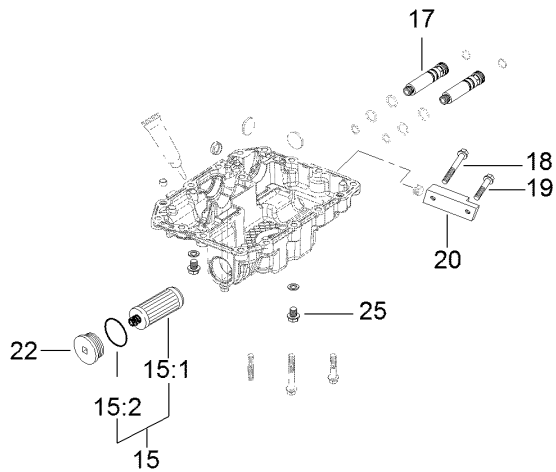

● Not illustrated

■ Not serviced separately

LH Transmission Assembly No. 138-5840

8 = Items Included in RH Brake Kit

LH Transmission Assembly No. 138-5840 (continued)

<i>Ref.</i>	<i>Part Number</i>	<i>Qty.</i>	<i>Description</i>	<i>Ref.</i>	<i>Part Number</i>	<i>Qty.</i>	<i>Description</i>
1	132-4737	1	Nut-Lock	15:2	136-5410	2	O-Ring
2	132-4738	1	Fan	16	137-4109	1	Spring-Torsion
3	132-4739	1	Pulley	17	137-4107	2	Connector
5	104-3265	1	Pin	18	125-7222	1	Bolt
6	132-4700	1	Lever-Bypass	19	33104-045	1	Screw-HHF
8	133-1468	1	Brake Kit,Left	20	136-5408	1	Manifold
8:1		1	O-Ring ●	20	93-0474	1	Plug
8:2		1	Arm-Brake ●	21	137-9509	4	Stud-Wheel
8:3		1	Pin-Roll ●	22	138-4613	1	Cap-Oil Filter
8:4		1	Shaft-Brake ●	23	139-5587	1	Seal-Axle, Ua
8:5		1	Actuator-Brake ●	24	139-5588	1	Axle
8:6		1	Disc-Brake ●	25	139-5589	2	Drain Bolt
8:7		1	Shoe-Brake ●	26	139-5590	1	Expansion Fitting
8:8		1	Shim Kit ●	27	139-5591	1	Grommet Seal, Expansion Fitting
9	132-4735	1	Cap-Oil	28	139-7871	1	Expansion Fitting - W/ Seal
11	136-5401	1	Lever-Control, RH	28:3		1	M8*20 Flange Bolt ●
15	132-4743	1	Hydro Filter Kit				
15:1	136-5409	2	Filter				