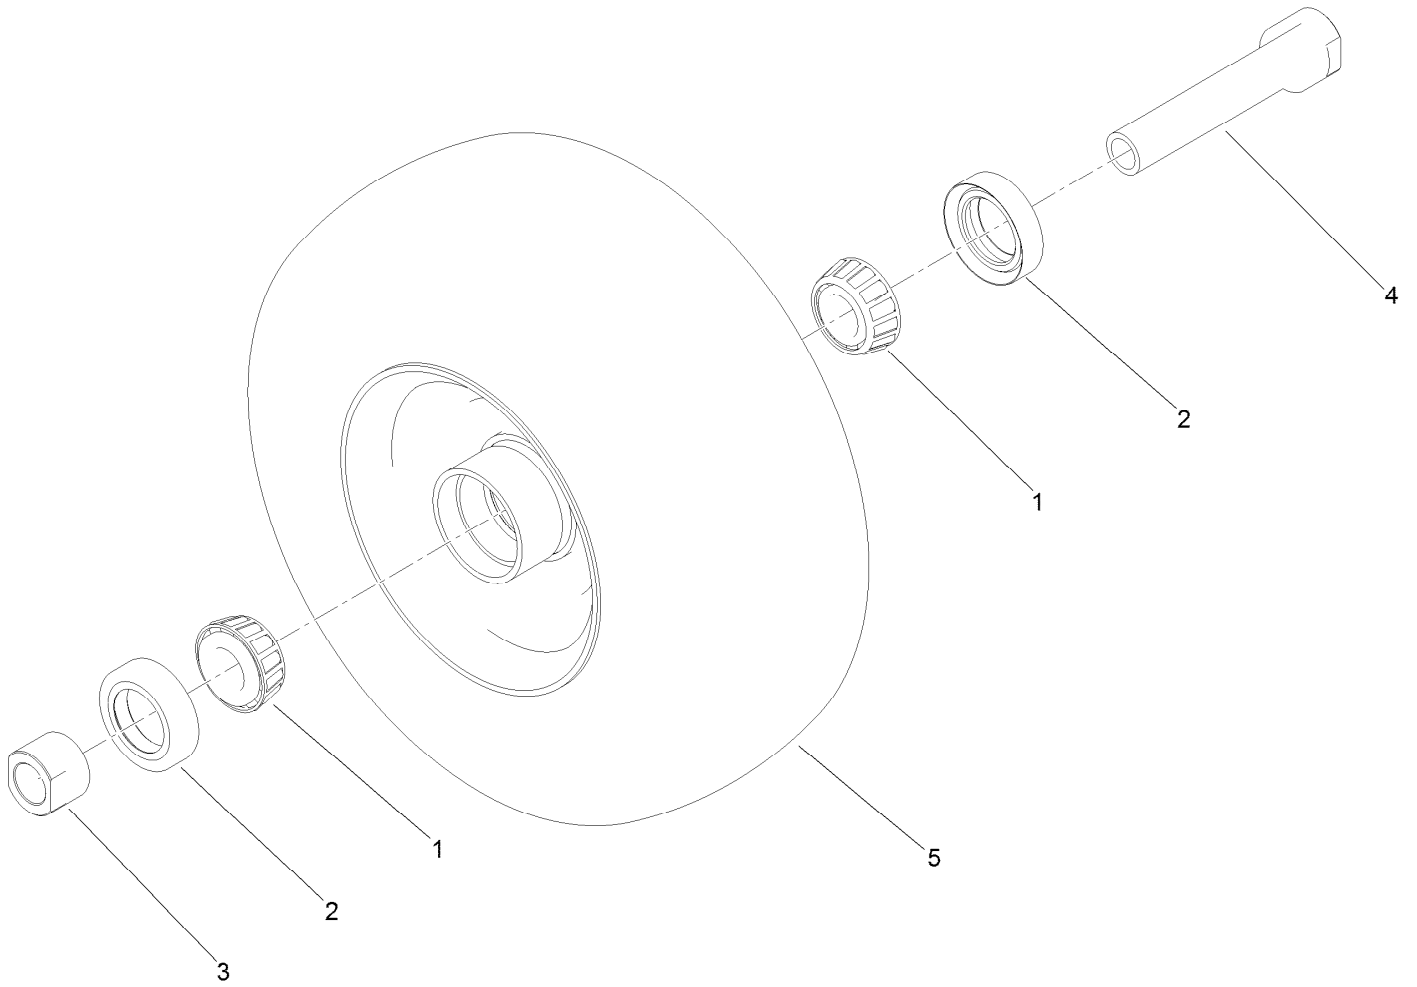

Wheel and Bearing Assembly

Wheel and Bearing Assembly (continued)

<i>Ref.</i>	<i>Part Number</i>	<i>Qty.</i>	<i>Description</i>	<i>Ref.</i>	<i>Part Number</i>	<i>Qty.</i>	<i>Description</i>
1	1-633585	2	Bearing-Cone, Taper	4	126-5359	1	Caster Axle ASM
2	103-0063	2	Seal-Caster	5	140-5483	1	Mf Wheel And Tire ASM
3	103-3051	1	Spacer-Nut