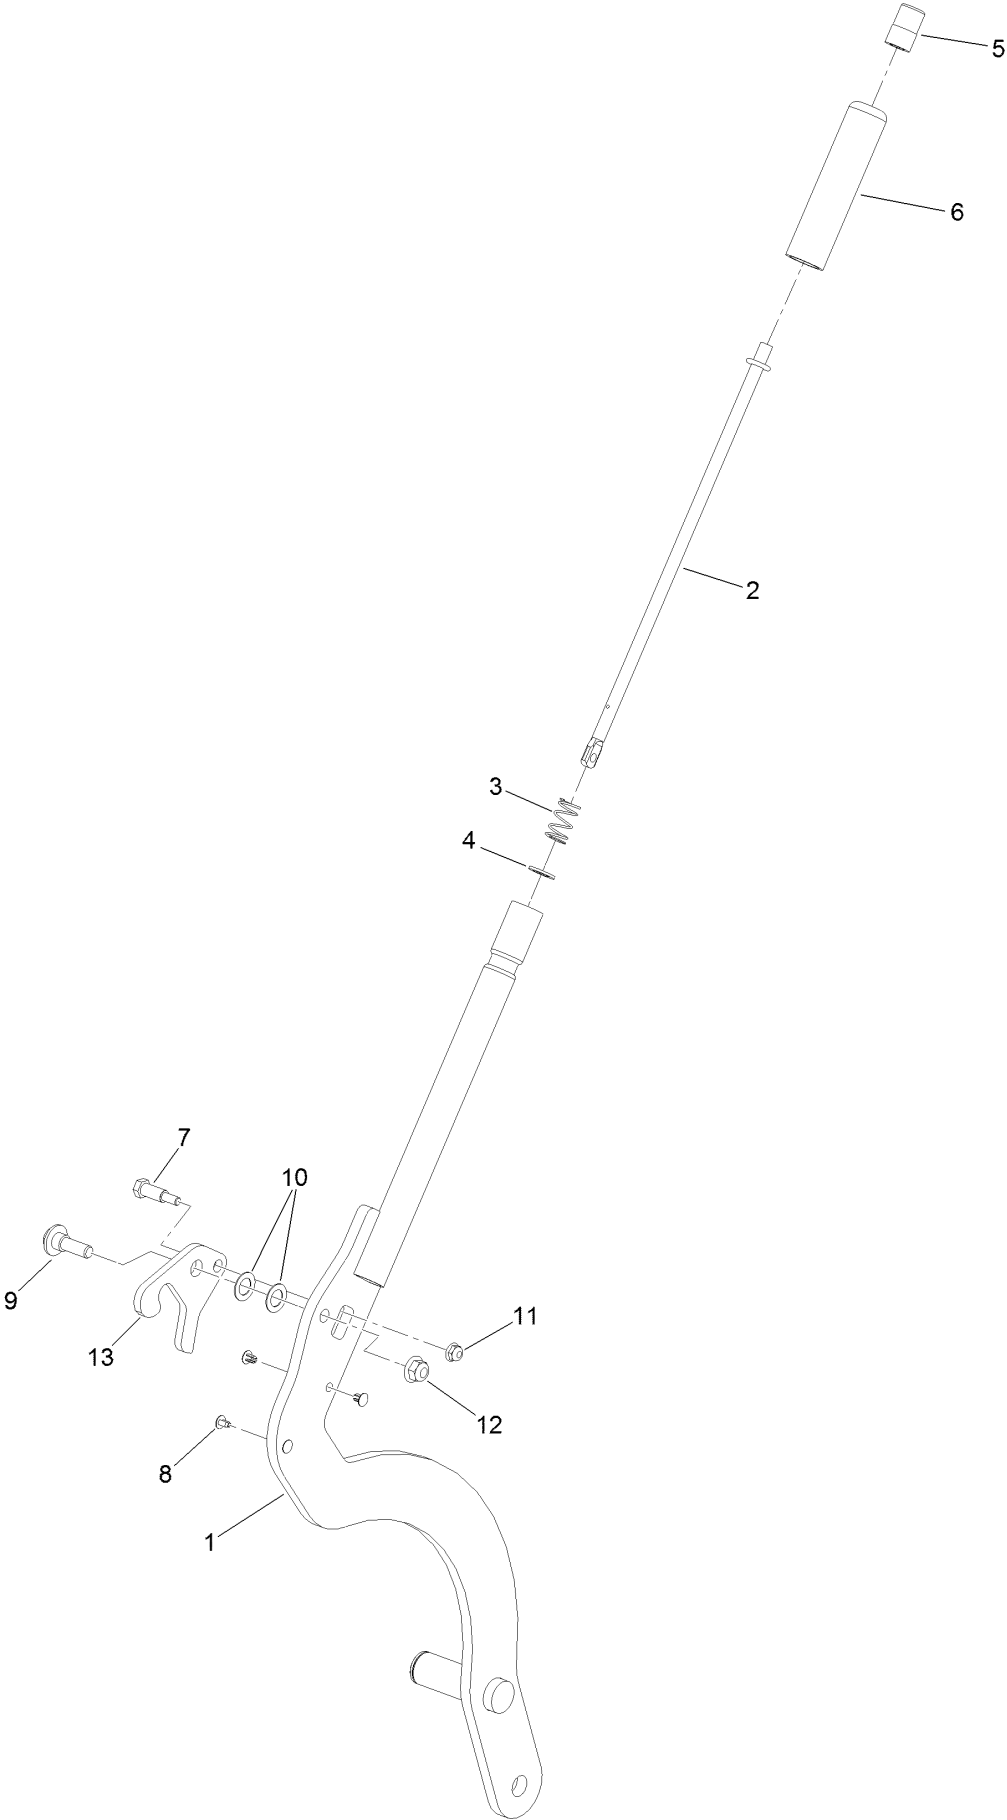

HOC Lever Assembly No. 130-1755

HOC Lever Assembly No. 130-1755 (continued)

<i>Ref.</i>	<i>Part Number</i>	<i>Qty.</i>	<i>Description</i>	<i>Ref.</i>	<i>Part Number</i>	<i>Qty.</i>	<i>Description</i>
1	130-1775-01	1	Lever-Lift	8	103-1363	4	Rivet
2	136-0530	1	Rod-Latch, Release	9	614672	1	Screw-Shoulder, HWH
3	114-8187	1	Spring-Compression	10	98-1629	2	Washer
4	114-1207	1	Washer-Special	11	104-7201	1	Nut-HF, NI
5	115-2750	1	Knob	12	104-8301	1	Nut-HF, NI
6	115-3592	1	Grip	13	138-4888	1	Latch-HOC
7	119-2309	1	Bolt-Shoulder