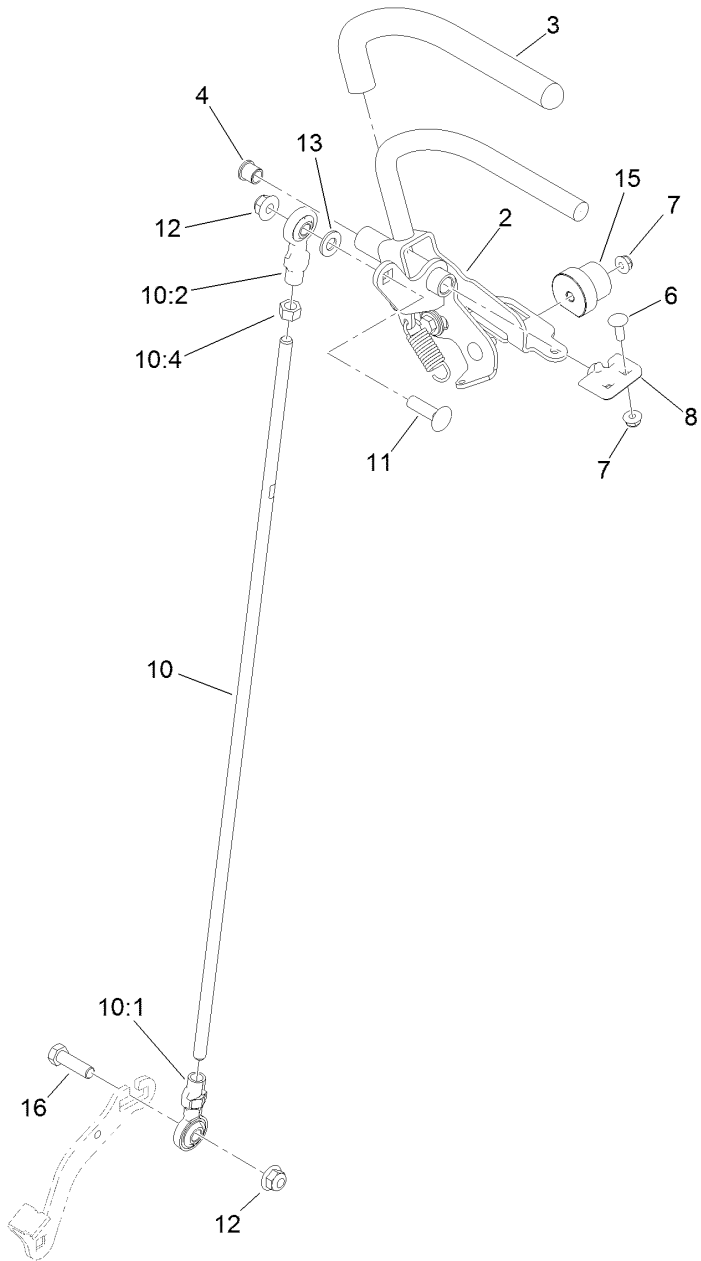

Parts in service assemblies have reference numbers in the form a:b. The a represents the reference number of the entire service assembly and the b represents a sequential number unique to each part within the service assembly.

For example, a wheel assembly might be identified by reference number 6, the tire by 6:1, the valve by 6:2, and the wheel by 6:3. When you order the assembly identified by reference number 6, you receive all parts identified by reference numbers 6:1, 6:2, and 6:3. However, you may also order any part individually. Reference numbers of this type appear in illustration and in parts lists.

Motion Control Assembly

Motion Control Assembly (continued)

<i>Ref.</i>	<i>Part Number</i>	<i>Qty.</i>	<i>Description</i>	<i>Ref.</i>	<i>Part Number</i>	<i>Qty.</i>	<i>Description</i>
1	132-5157	1	LH Control Handle ASM	9:5	1-603807	1	Spring-Return, Neutral
2	132-5158	1	RH Control Handle ASM	10	138-4620	1	RH Control Rod ASM
3	119-0222	2	Grip	10:1	138-4647	1	Ball Joint-LH
4	103-9928	2	Bearing	10:2	138-4648	1	Ball Joint-RH
5	120-3288	1	Tab-Pivot, LH	10:4	3219-3	1	Nut-Hex
6	3229-1	4	Screw-CARR	11	3231-28	2	Screw-CARR
7	104-7201	6	Nut-HF, NI	12	104-8301	4	Nut-HF, NI
8	120-3287	1	Tab-Pivot, RH	13	3256-24	2	Washer-Flat
9	138-4619	1	LH Control Rod ASM	14	132-7538	1	Bracket-Adjustment, Speed
9:1	138-4647	1	Ball Joint-LH	15	126-1499	2	Cam
9:2	138-4648	1	Ball Joint-RH	16	323-7	2	Screw-HH
9:4	3219-3	1	Nut-Hex				