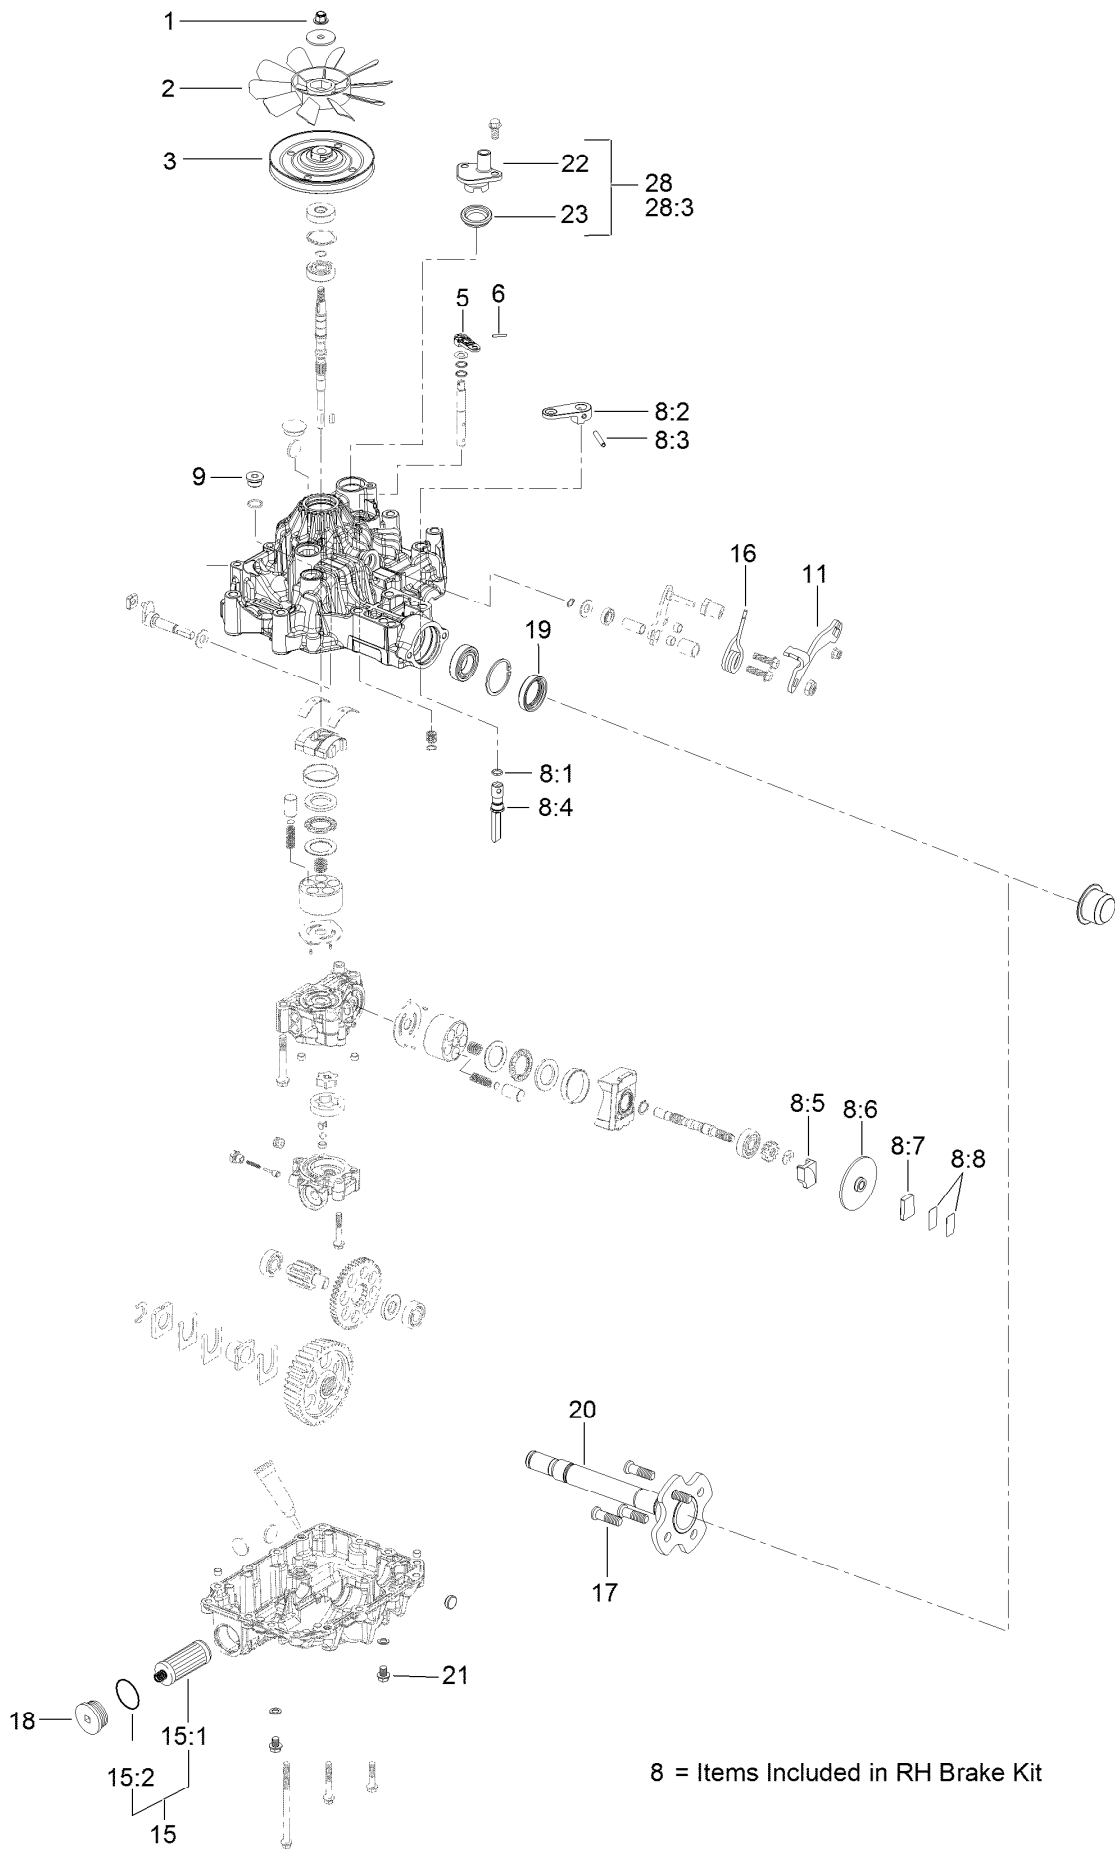

RH Transmission Assembly No. 138-5839