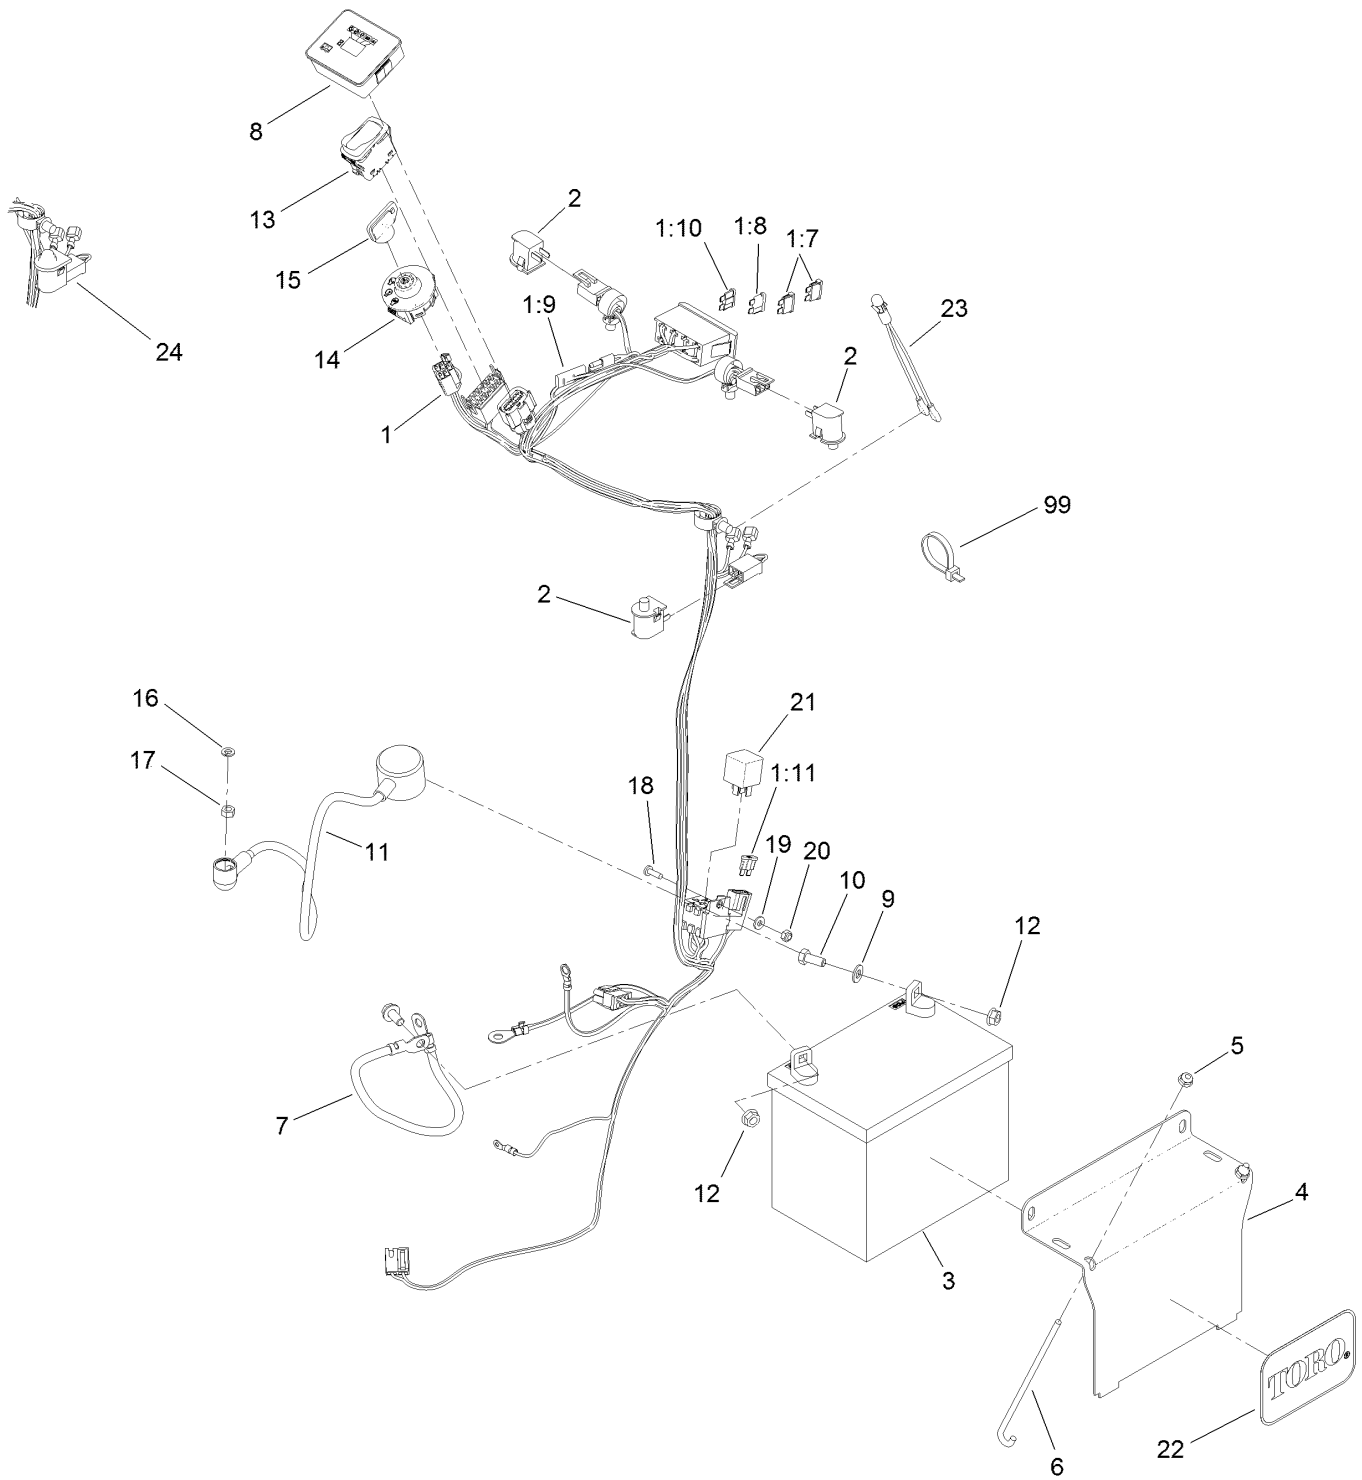

Wire Harness Assembly

Wire Harness Assembly (continued)

<i>Ref.</i>	<i>Part Number</i>	<i>Qty.</i>	<i>Description</i>	<i>Ref.</i>	<i>Part Number</i>	<i>Qty.</i>	<i>Description</i>
1	138-8899	1	Harness-Wire, Grandstand	11	115-3864	1	Cable-Battery, Positive
1:7	109355	2	Fuse-Blade, 15 Amp	12	109-5715	2	Nut-HHF, Smooth
1:8	218-578	1	Fuse-Blade, 10 Amp	13	139-6367	1	Switch-Rocker, (On)-On-Off
1:9	116-0053	1	Cap-Plug	14	137-4101	1	Switch-Ignition
1:10	114241	1	Fuse-Blade, 7.5 Amp	15	63-8360	1	Key-Ignition
1:11	109101	1	Fuse-Blade, 20 Amp	16	3253-3	1	Washer-Lock
2	82-2190	2	Switch-Bail	17	3217-5	1	Nut-Hex
3	104-8162	1	Battery	18	3290-500	1	Screw-PPH
4	130-6635-01	1	Bracket-Hold Down, Battery	19	3256-14	1	Washer-Flat
5	104-7201	2	Nut-HF, NI	20	3296-2	1	Nut-Lock, NI
6	1-633651	2	Bolt-Holddown	21	1-643275	1	Relay
7	112-7063	1	Cable-Battery, Black	22	67-1300	1	Decal
8	140-1884	1	Module-Meter, Hour	23	1-643267	1	Indicator-LED, Red
9	3256-23	2	Washer-Plain	24	133-4654	1	Switch-Plunger
10	322-3	2	Screw-HH	99	3290-378	4	Tie-Cable