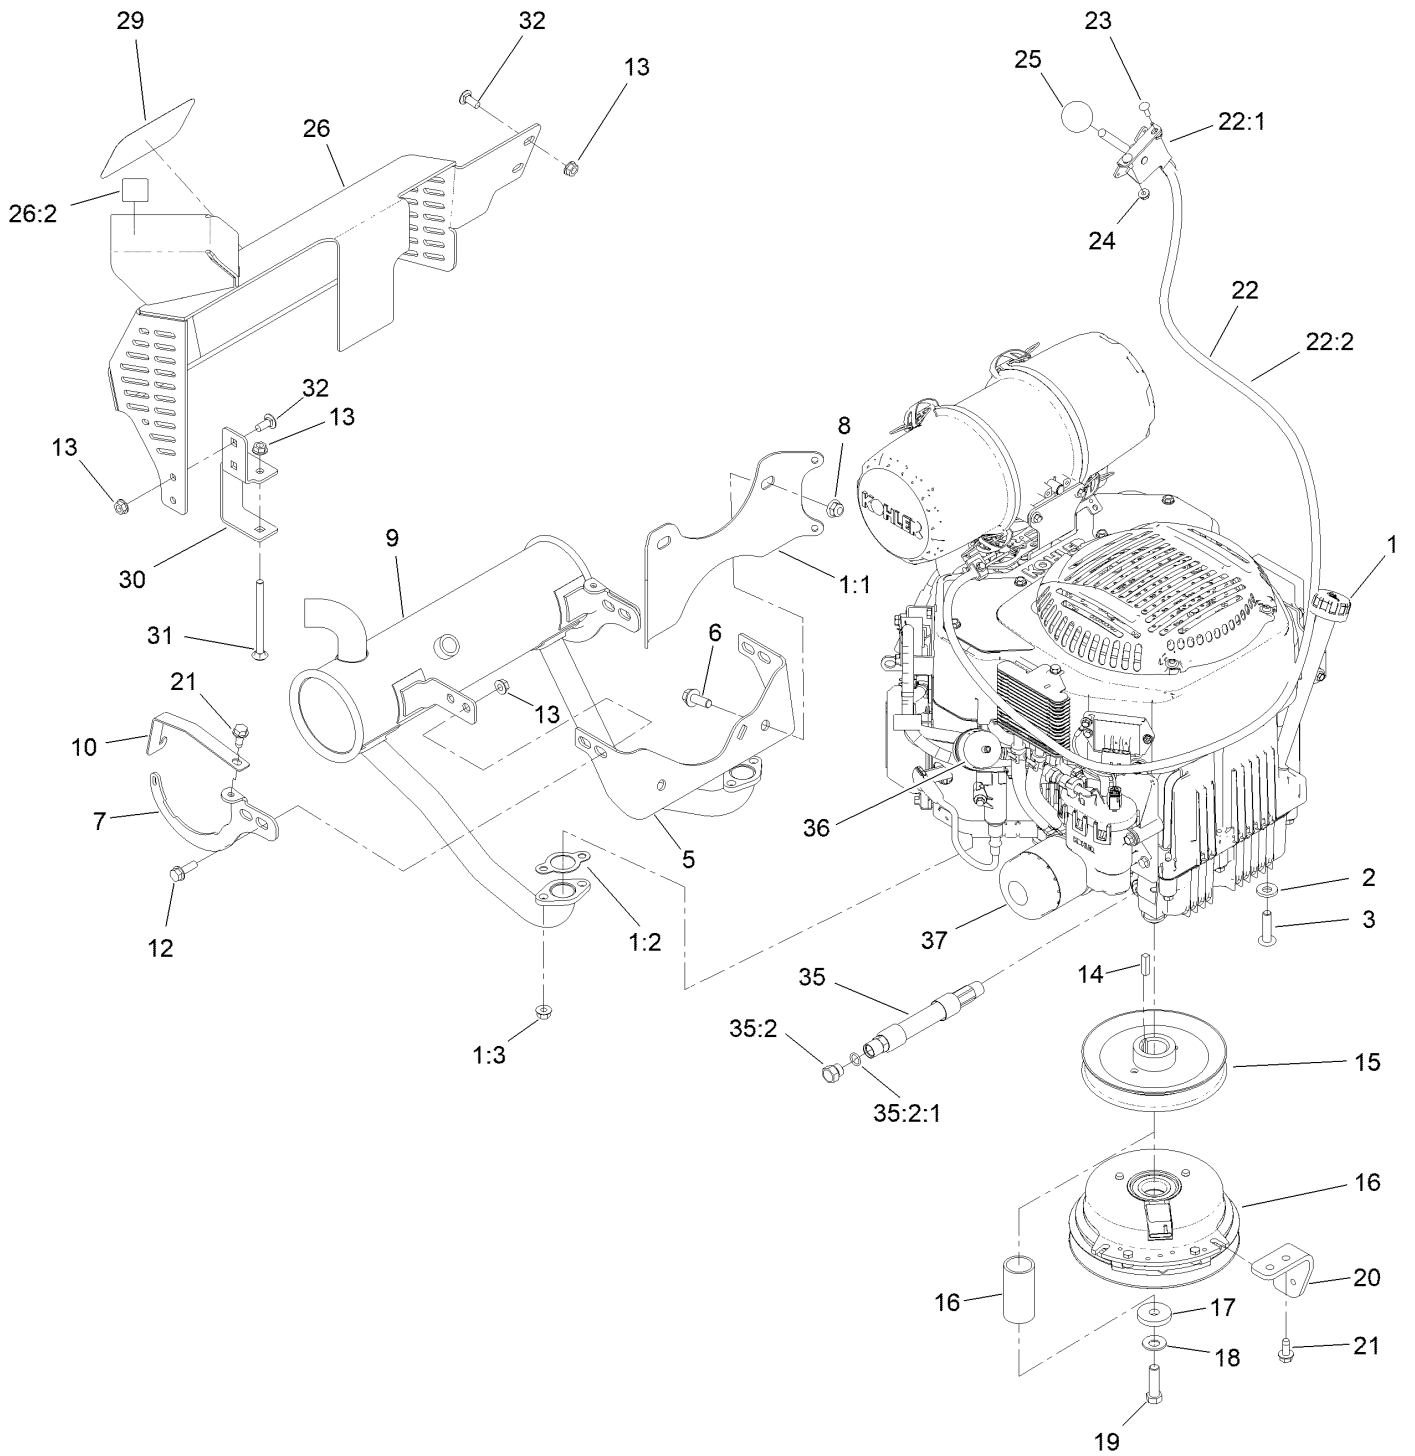

Engine Assembly

Engine Assembly (continued)

<i>Ref.</i>	<i>Part Number</i>	<i>Qty.</i>	<i>Description</i>	<i>Ref.</i>	<i>Part Number</i>	<i>Qty.</i>	<i>Description</i>
1	131-1159	1	Engine-Kohler, Ecv749 ●	20	131-3586-03	1	Stop-Clutch
1:1	131-7400	1	Bracket-Muffler	21	32144-70	4	Screw-HWHTF
1:2	110-6697	2	Gasket-Exhaust	22	132-5152	1	Throttle ASM
1:3	68-9400	4	Nut-Flange	22:1	110-5547	1	Lever-Control
2	98-5975	4	Washer-Belleville	22:2	132-5141	1	Cable - Throttle
3	126-0983	4	Screw-BHTF	23	1-807533	2	Bolt-CARR
5	132-1168	1	Bracket-Muffler	24	32128-17	2	Nut-Lock, Flange
6	3234-42	2	Screw-HHF	25	1-603175	1	Knob-Ball
7	133-4613	2	Support-Muffler	26	131-3550	1	Muffler Guard ASM
8	104-8301	2	Nut-HF, NI	26:2	106-5517	1	Decal-Warning
9	133-4634	1	Muffler-Kohler	29	94-2579	1	Decal
10	133-4639	2	Bracket-Muffler, Koh	30	131-3530-03	1	Bracket-Mounting, Guard
12	3234-17	4	Screw-HHF	31	106-9758	1	Screw-CARR
13	32128-25	9	Nut-HF	32	3230-23	4	Bolt-CARR
14	1-807259	1	Key	35	133-4657	1	Hose ASM
15	120-8498	1	Pulley	35:2	353-508	1	Plug-HH
16	139-7910	1	Clutch-200Cms	35:2:1	237-42	1	O-Ring
17	107-4136	1	Washer	36	94-9695	1	Filter-Fuel
18	1-603610	1	Washer-Spring	37	98020	1	Filter-Oil
19	3212-6	1	Screw-HH				

● Obtain parts from www.kohlerplus.com