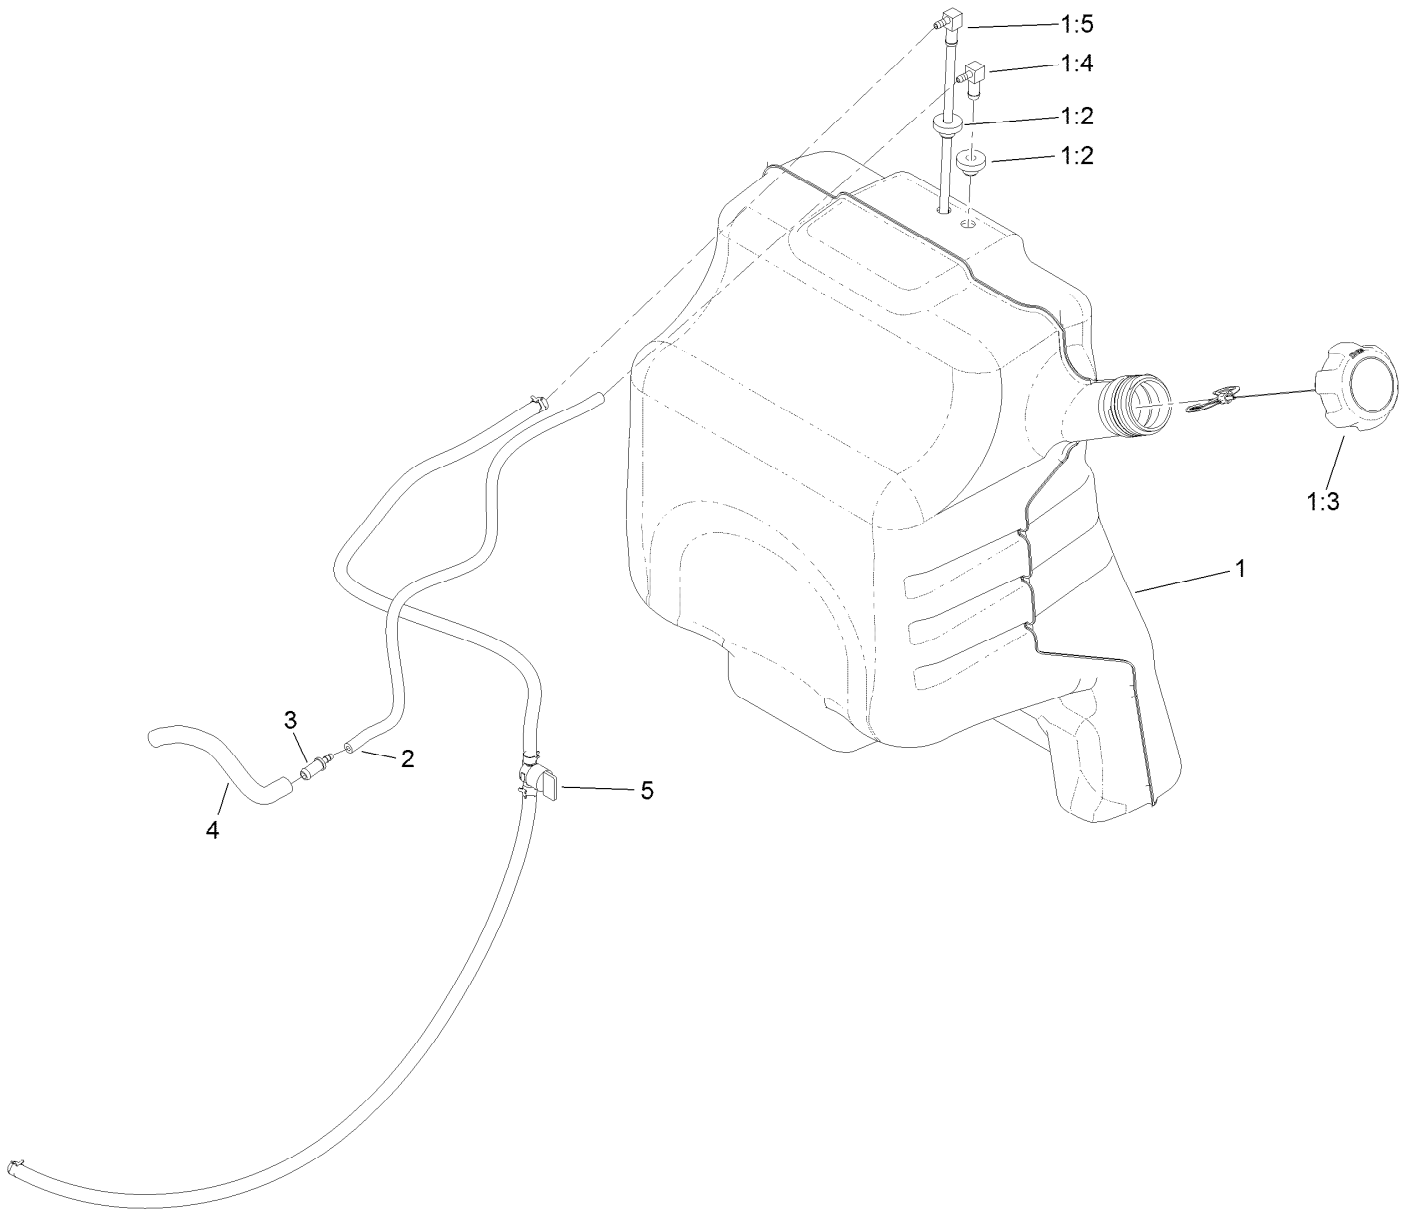

Engine Assembly (continued)

<i>Ref.</i>	<i>Part Number</i>	<i>Qty.</i>	<i>Description</i>	<i>Ref.</i>	<i>Part Number</i>	<i>Qty.</i>	<i>Description</i>
1	131-1159	1	Engine-Kohler, Ecv749 ●	20	131-3586-03	1	Stop-Clutch
1:1	131-7400	1	Bracket-Muffler	21	32144-70	4	Screw-HWHTF
1:2	110-6697	2	Gasket-Exhaust	22	132-5152	1	Throttle ASM
1:3	68-9400	4	Nut-Flange	22:1	110-5547	1	Lever-Control
2	98-5975	4	Washer-Belleville	22:2	132-5141	1	Cable - Throttle
3	126-0983	4	Screw-BHTF	23	1-807533	2	Bolt-CARR
5	132-1168	1	Bracket-Muffler	24	32128-17	2	Nut-Lock, Flange
6	3234-42	2	Screw-HHF	25	1-603175	1	Knob-Ball
7	133-4613	2	Support-Muffler	26	131-3550	1	Muffler Guard ASM
8	104-8301	2	Nut-HF, NI	26:2	106-5517	1	Decal-Warning
9	133-4634	1	Muffler-Kohler	29	94-2579	1	Decal
10	133-4639	2	Bracket-Muffler, Koh	30	131-3530-03	1	Bracket-Mounting, Guard
12	3234-17	4	Screw-HHF	31	106-9758	1	Screw-CARR
13	32128-25	9	Nut-HF	32	3230-23	4	Bolt-CARR
14	1-807259	1	Key	35	133-4657	1	Hose ASM
15	120-8498	1	Pulley	35:2	353-508	1	Plug-HH
16	139-7910	1	Clutch-200Cms	35:2:1	237-42	1	O-Ring
17	107-4136	1	Washer	36	94-9695	1	Filter-Fuel
18	1-603610	1	Washer-Spring	37	98020	1	Filter-Oil
19	3212-6	1	Screw-HH				

● Obtain parts from www.kohlerplus.com

Fuel Tank Assembly