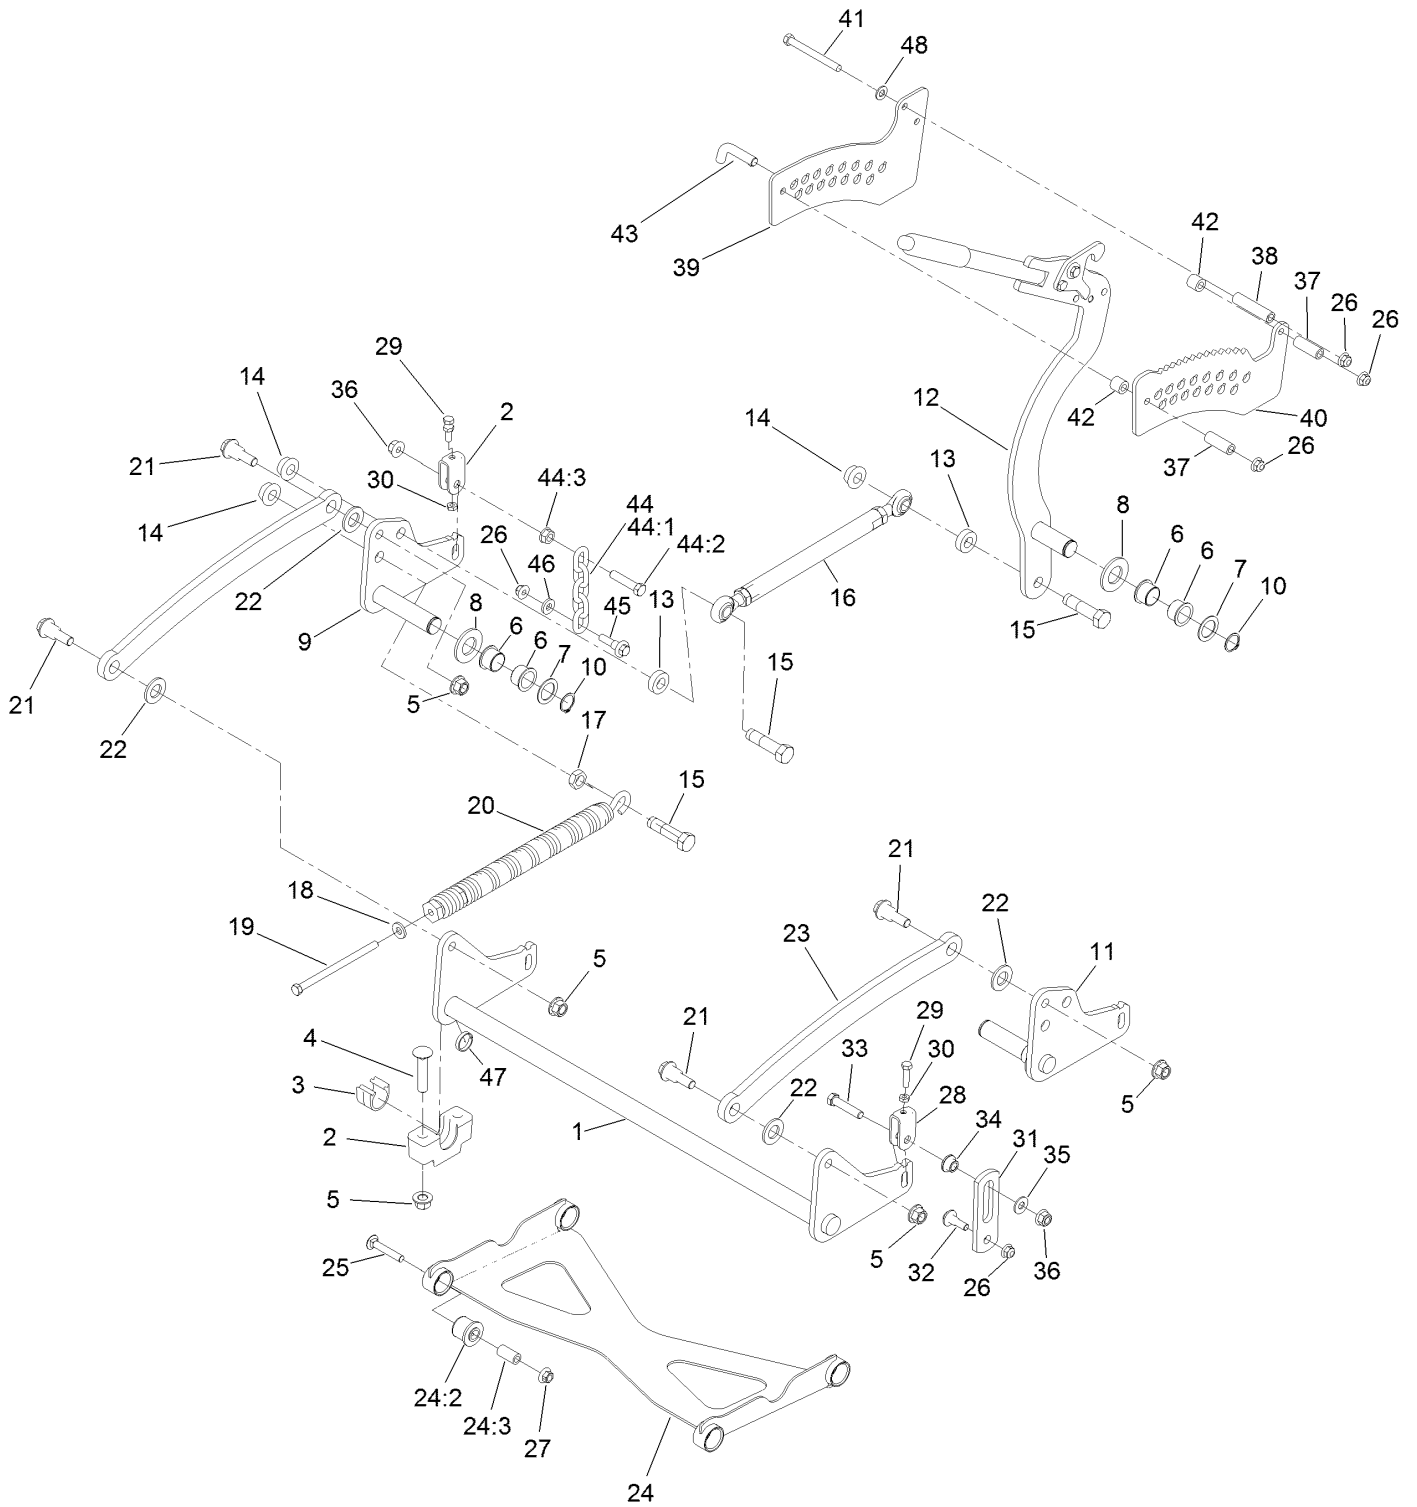

Deck Lift Assembly

Deck Lift Assembly (continued)

<i>Ref.</i>	<i>Part Number</i>	<i>Qty.</i>	<i>Description</i>	<i>Ref.</i>	<i>Part Number</i>	<i>Qty.</i>	<i>Description</i>
1	120-8405-01	1	Shaft-Cross, Front	25	3231-7	4	Screw-CARR
2	109-9409	2	Support-Bearing, Cross Shaft (Front)	26	104-8301	7	Nut-HF, NI
3	109-9410	2	Bearing-Cross Shaft, Front	27	32128-19	4	Nut-HF Lock, Large Flg
4	116-1700	4	Bolt-CARR	28	109-9066	4	Yoke-Adjust, Deck
5	99-5107	8	Nut-Lock	29	322-47	4	Screw-HH
6	127-0369	6	Bushing	30	3218-2	8	Nut-Hex Jam
7	10-8110	3	Washer-Thrust	31	130-6589	2	Link-Lift
8	3256-62	3	Washer-Flat	32	109-9840	2	Screw-Shoulder, HHF
9	127-0616-01	1	Arm-Lift, Rear (RH)	33	109-9065	2	Screw-HH
10	32151-29	3	Ring-Retaining	34	116-2428	2	Bushing-Flanged
11	127-0615-01	1	Arm-Lift, Rear (LH)	35	3256-4	2	Washer-Flat
12	130-1755	1	HOC Lever ASM	36	114-8417	4	Nut-HF, NI
13	119-6223	2	Washer	37	95-6448	2	Spacer
14	138-4932	3	Nut-Hex Flg	38	138-1111	1	Spacer
15	138-4931	3	Screw-Lock	39	132-7581	1	HOC Plate And Decal ASM
16	130-6615	1	HOC Link ASM	40	138-4887	1	Plate-HOC, Inner
17	3218-6	1	Nut-Jam	41	323-42	3	Screw-HH
18	98-5975	1	Washer-Belleville	42	121-1760	2	Spacer
19	323-58	1	Bolt-TAP, HH	43	116-5584	1	Pin-HOC
20	116-0886	1	Spring-Extension	44	116-0756	2	Deck Lift Chain ASM
21	116-0780	4	Screw-Shoulder, HHF	44:1	1-633447	1	Chain-Lift, Deck
22	3256-28	4	Washer-Flat	44:2	109-9065	1	Screw-HH
23	127-1948-03	2	Link-Lift	44:3	32128-37	1	Nut-HF
24	137-4129	1	Deck Strut ASM	45	130-0742	2	Bolt-Shoulder
24:2	137-4108	4	Bushing-Rubber	46	43-0940	2	Spacer
24:3	108-6544	4	Spacer	47	133-1431	1	Spacer-Split
				48	3256-24	3	Washer-Flat