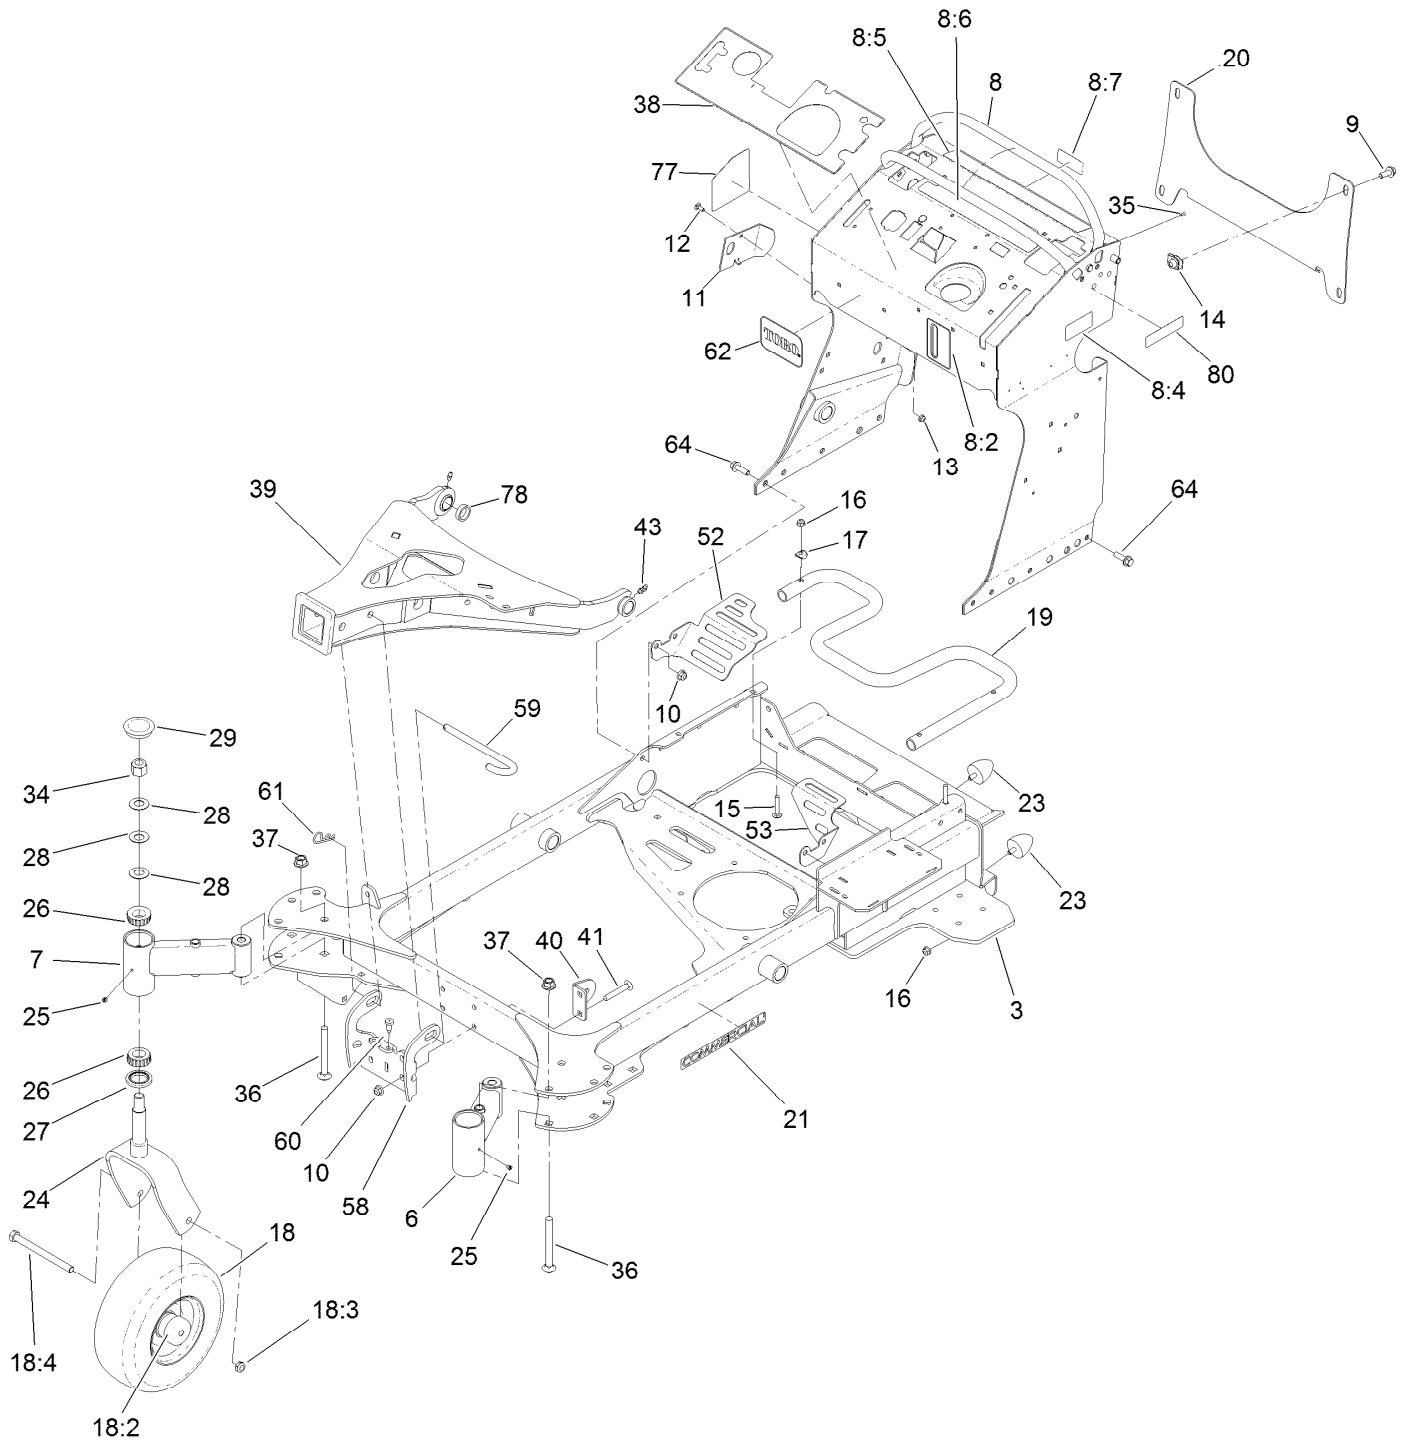

Frame Assembly

Frame Assembly (continued)

<i>Ref.</i>	<i>Part Number</i>	<i>Qty.</i>	<i>Description</i>	<i>Ref.</i>	<i>Part Number</i>	<i>Qty.</i>	<i>Description</i>
3	131-1510-01	1	Frame	24	121-7988-01	2	Fork-Caster
6	131-1523-01	1	Tube-Castor, Short	25	1-811010	2	Plug
7	131-1524-01	1	Tube-Castor, Long	26	1-543509	4	Bearing-Roller, Tapered
8	140-4283	1	Tower Decal ASM	27	116-5647	2	Seal-Grease
8:2	131-3524	1	Decal-Level, Oil	28	1-633508	6	Washer-Bellville
8:4	116-8775	1	Decal-Fill, Fuel	29	103-4882	2	Cap-Grease
8:5	139-2878	1	Decal-Warning	34	3296-51	2	Nut-Lock, NI
8:6	131-3526	1	Decal-Controls	35	3290-271	2	Rivet-Pop
8:7	131-3528	1	Decal-Fuse	36	3233-7	4	Screw-CARR
9	3234-42	4	Screw-HHF	37	99-5107	4	Nut-Lock
10	104-8301	12	Nut-HF, NI	38	140-4260	1	Decal, Multi-Force
11	131-7455	1	Plate-Striker	39	133-4662-03	1	A-Frame
12	3229-11	1	Screw-CARR	40	127-0649-01	2	Bracket-Cylinder
13	104-7201	1	Nut-HF, NI	41	3231-44	4	Screw-CARR
14	105-4886	4	Nut-Tinnerman	43	302-40	1	Fitting-Grease, 90 DEG
15	3230-5	3	Bolt-CARR	52	132-7578-01	1	Guard-Fan, RH
16	104-8300	7	Nut-HF, NI	53	132-7598-01	1	Guard-Fan, LH
17	107-3844	3	Washer	58	133-5320-01	1	Bracket-Lock
18	140-5485	2	Mf Wheel Tire Bearing ASM	59	133-2021	1	Pin-Hitch
18:2	103-2768	2	Guard-Seal	60	87-8460	2	Bumper-Rubber
18:3	3296-45	1	Nut-Hex	61	92-2762	1	Pin-Hair
18:4	325-20	1	Screw-HH	62	126-5060	1	Decal-Logo, Toro
19	132-5161-01	1	Tube-Mount, Fuel Tank	64	119-4061	8	Screw-HHF
20	132-1145-03	1	Bracket-Cross	77	133-4648	1	Decal Service-Multiforce
21	117-3591	2	Decal-Commercial	78	116-6758	1	Spacer
23	114-1926	4	Bumper-Rubber	80	133-8062	1	Decal-Arrestor, Spark