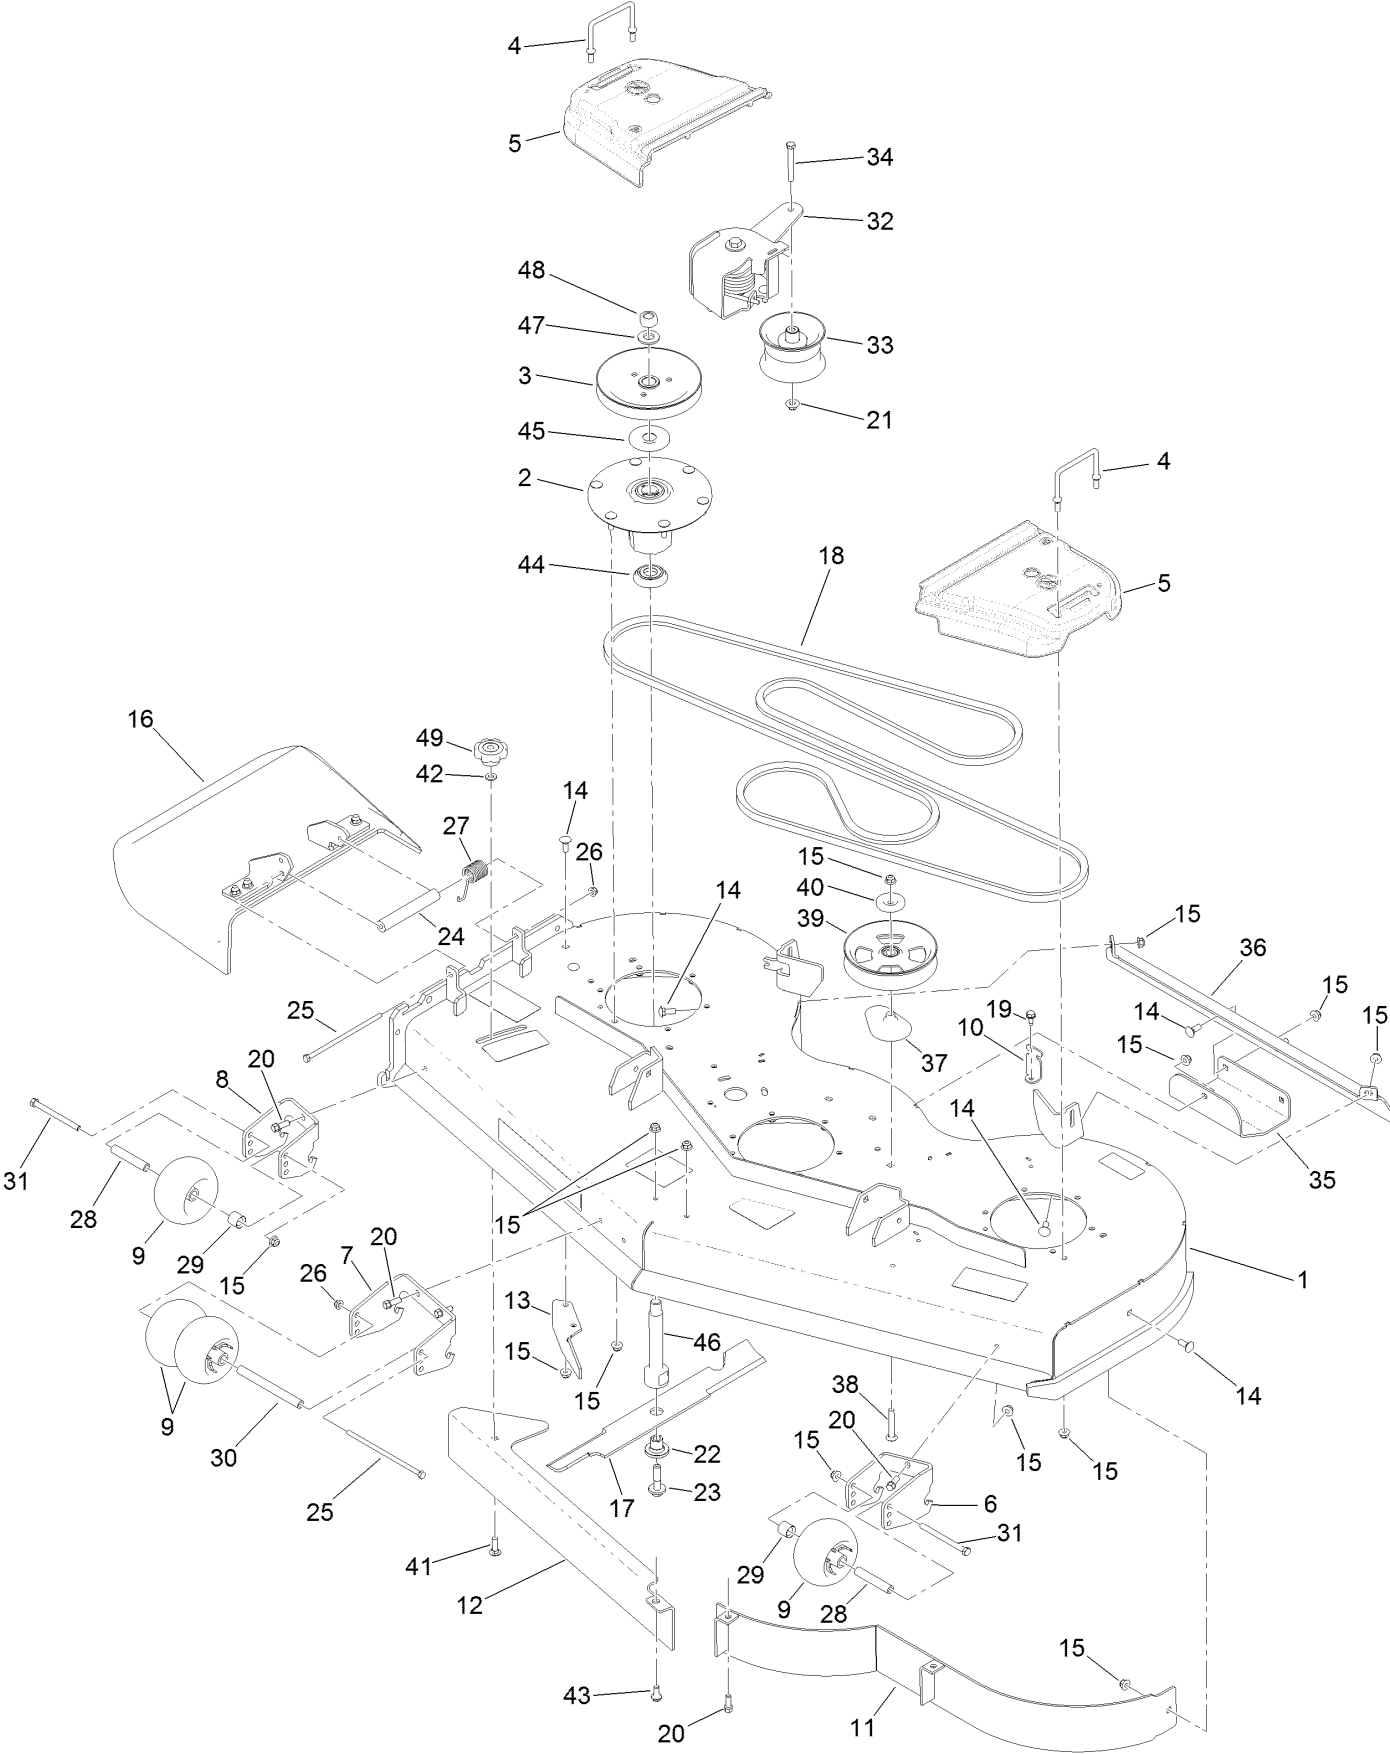

Contents

60 Inch Deck Assembly	4
Deck Decal Assembly No. 139-8101	6
Spindle Assembly No. 137-9780	8
Deflector Assembly No. 120-2451	10
Ground Drive Assembly	12
LH Transmission Assembly No. 138-5840	14
RH Transmission Assembly No. 138-5839	16
Overflow Hose Assembly	18
Motion Control Assembly	20
Control Handle Assembly No. 132-5157	22
Control Handle Assembly No. 132-5158	24
Parking Brake Assembly	26
Deck Lift Assembly	28
HOC Lever Assembly No. 130-1755	30
Frame Assembly	32
Wheel and Bearing Assembly	34
Platform Assembly	36
Engine Assembly	38
Fuel Tank Assembly	40
Wire Harness Assembly	42
Attachments and Accessories	44

60 Inch Deck Assembly