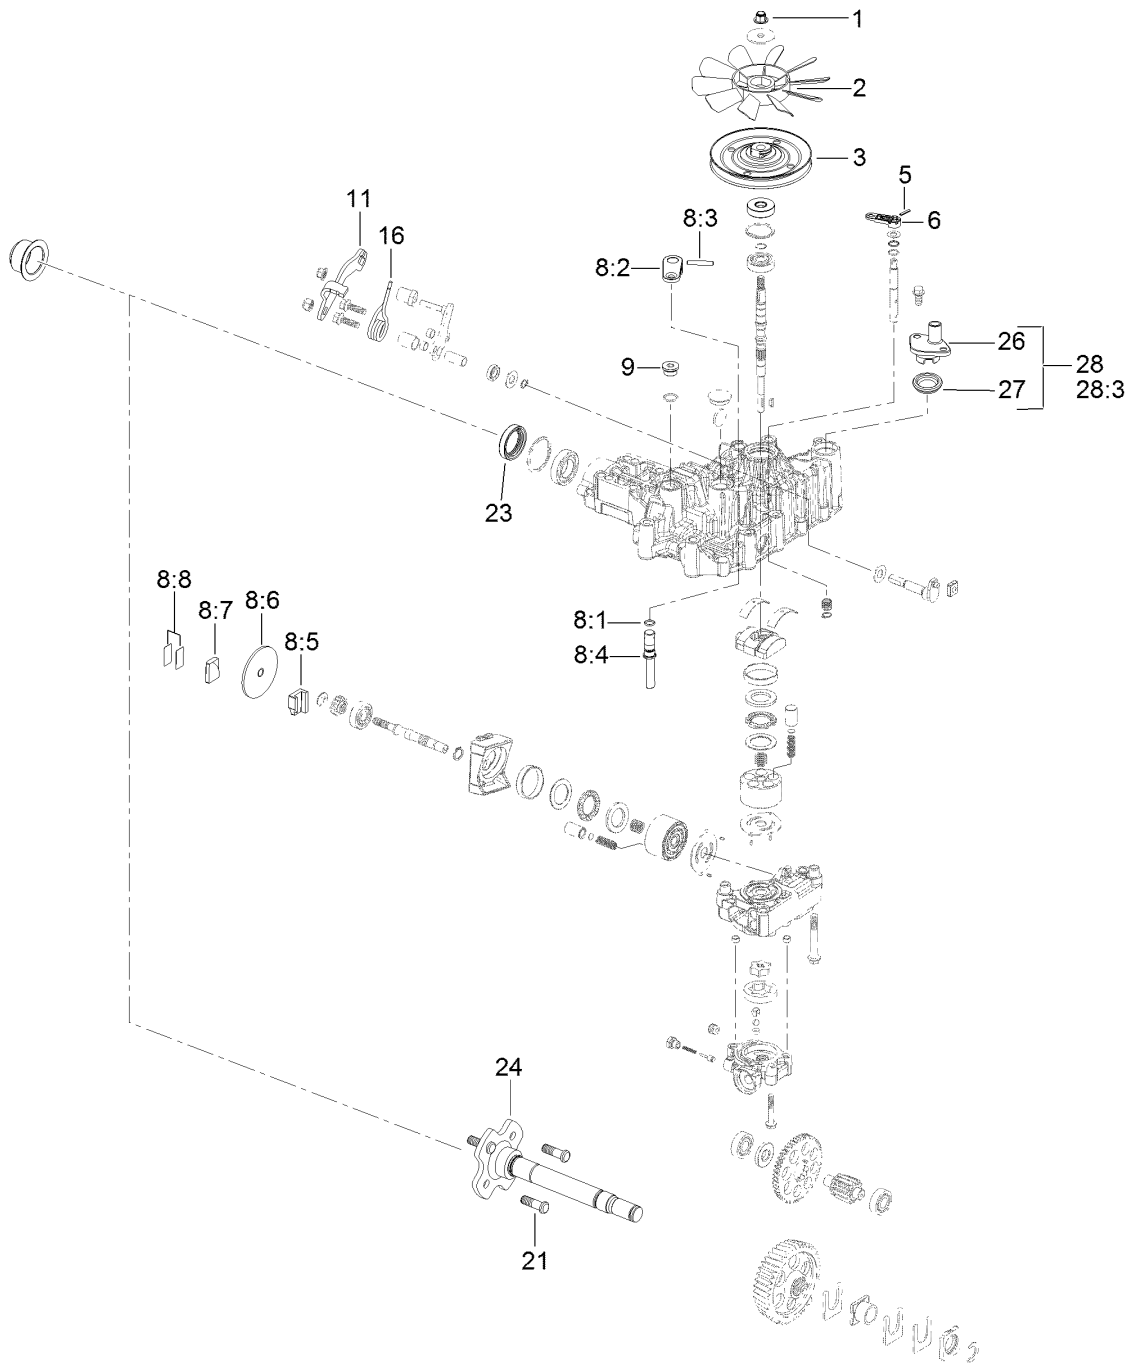

Ground Drive Assembly (continued)

<i>Ref.</i>	<i>Part Number</i>	<i>Qty.</i>	<i>Description</i>	<i>Ref.</i>	<i>Part Number</i>	<i>Qty.</i>	<i>Description</i>
1	138-5840	1	LH Accy Transmission	21	104-7201	3	Nut-HF, NI
2	138-5839	1	RH Transmission ASM	22		1	Gs Overflow Hose ASM ■
3	131-1131-03	1	Support-Transaxle	24	92-2379	1	Clamp-Hose
4	93-2569	4	Screw-HHF	25	131-7469	1	Rod-Bypass, RH
5	116-4701	16	Screw-HHF	26	131-7470	1	Rod-Bypass, LH
6	104-8301	18	Nut-HF, NI	27	108-2992	2	Pin-Hair
7	138-1108-03	1	Plate-Skid	28	32180-030	1	Clip-Tie
9	117-5351	1	Spacer	29	140-1886	2	Wheel And Tire ASM
10	1-413088	1	Bushing-Lever, Lift	29:1	140-1887	1	Rim-8 Inch Black
11	131-1175	1	Arm-Idler	29:2	120-6466	1	Tire
12	114-0463	2	Washer-Friction, Composite	29:3	232-27	1	Stem-Valve
13	110-9981	1	Washer-Plain	30	242-50	8	Nut-Lug
14	3234-39	1	Screw-HHF	31	132-7584	2	Spacer-Hex
15	93-1622	1	Pulley-Idler	32	104-8300	2	Nut-HF, NI
16	3231-4	1	Screw-CARR	33	3290-250	2	Pin-Cotter
17	138-1104	1	Spring-Extension	34	2412-141	2	Clamp-Drive, Worm
18	131-1124	1	Belt-V	35	3290-378	1	Tie-Cable
19	132-1135	1	Tank-HYD	36	136-1290	2	Fitting-Elbow 90
19:2	133-8677	1	Cap-Vented	37	83-2080	1	Hose-Valve, Tank
19:5	140-9463	1	Strainer-Neck, Removable ●	38	133-0223	1	Hose-Fuel
20	3229-25	3	Screw-CARR	39	110-3257	1	Hose-Fuel

● Not illustrated

■ Not serviced separately

LH Transmission Assembly No. 138-5840

8 = Items Included in RH Brake Kit