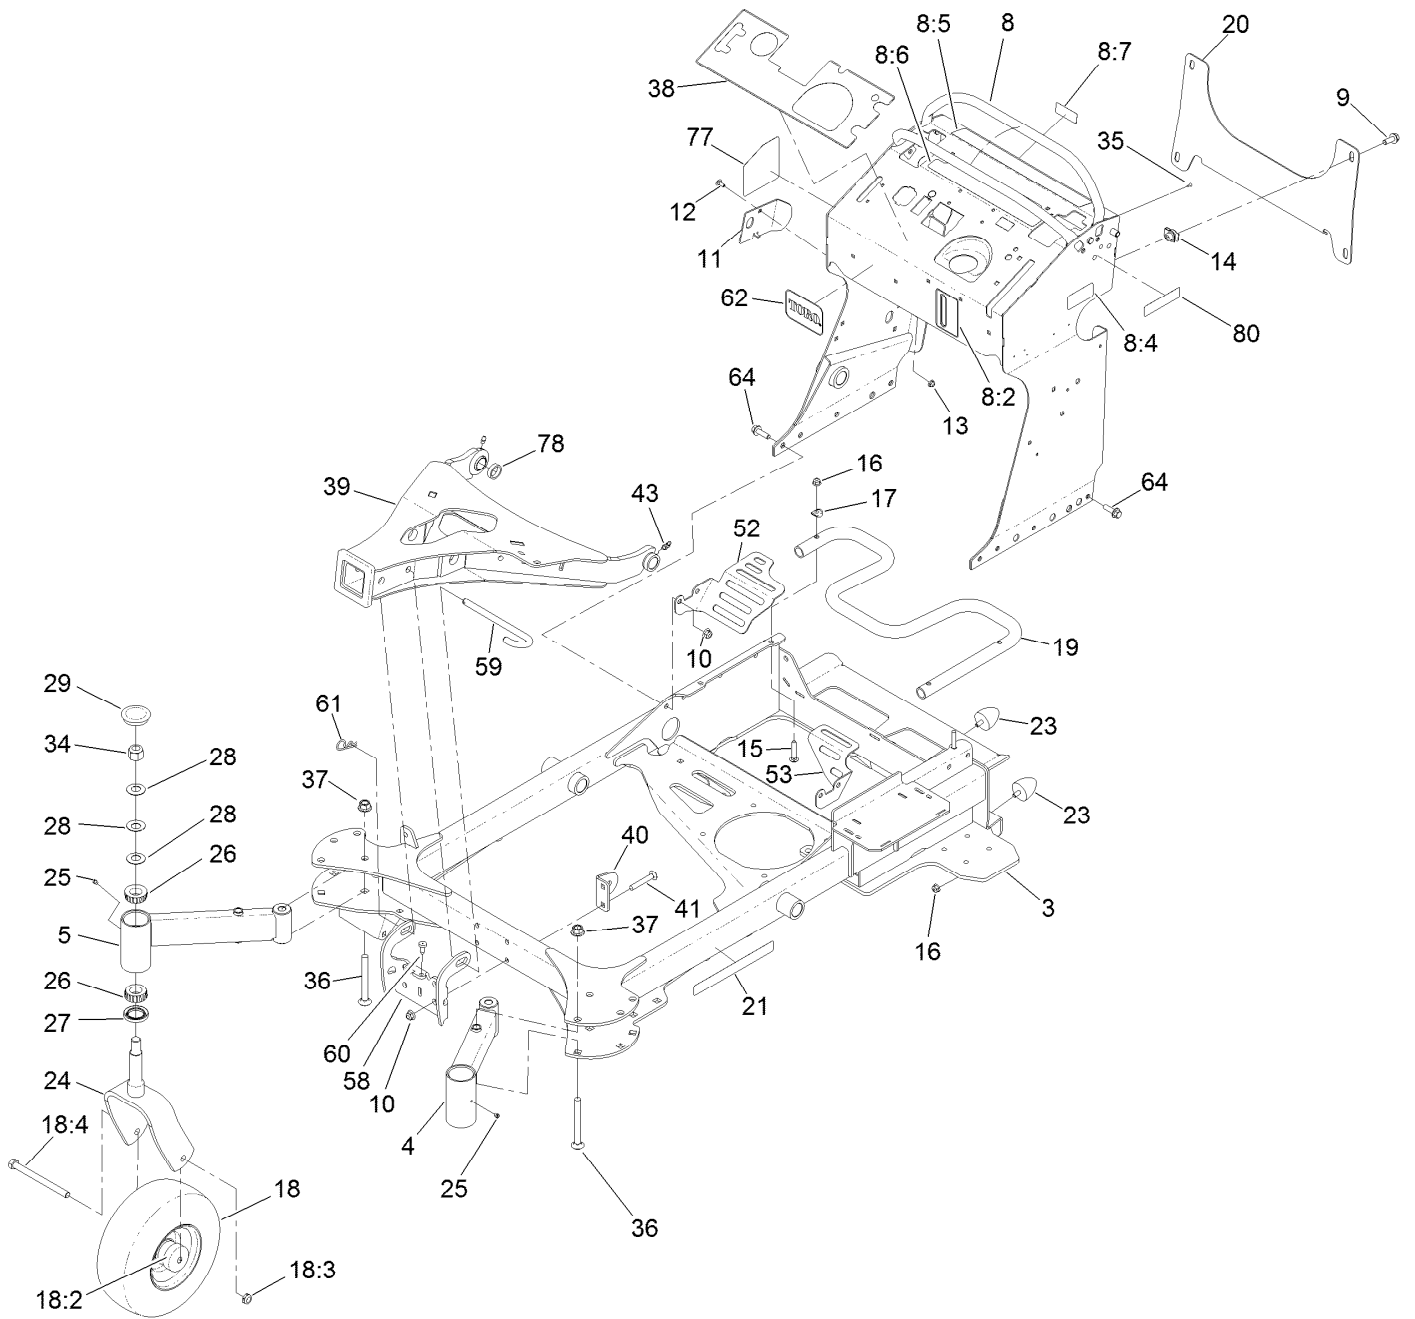

Frame Assembly

Frame Assembly (continued)

<i>Ref.</i>	<i>Part Number</i>	<i>Qty.</i>	<i>Description</i>	<i>Ref.</i>	<i>Part Number</i>	<i>Qty.</i>	<i>Description</i>
3	131-1510-01	1	Frame	24	121-7988-01	2	Fork-Caster
4	131-1521-01	1	Tube-Castor, Short	25	1-811010	2	Plug
5	131-1522-01	1	Tube-Castor, Long	26	1-543509	4	Bearing-Roller, Tapered
8	140-4283	1	Tower Decal ASM	27	116-5647	2	Seal-Grease
8:2	131-3524	1	Decal-Level, Oil	28	1-633508	6	Washer-Bellville
8:4	116-8775	1	Decal-Fill, Fuel	29	103-4882	2	Cap-Grease
8:5	139-2878	1	Decal-Warning	34	3296-51	2	Nut-Lock, NI
8:6	131-3526	1	Decal-Controls	35	3290-271	2	Rivet-Pop
8:7	131-3528	1	Decal-Fuse	36	3233-7	4	Screw-CARR
9	3234-42	4	Screw-HHF	37	99-5107	4	Nut-Lock
10	104-8301	12	Nut-HF, NI	38	140-4260	1	Decal, Multi-Force
11	131-7455	1	Plate-Striker	39	133-4662-03	1	A-Frame
12	3229-11	1	Screw-CARR	40	127-0649-01	2	Bracket-Cylinder
13	104-7201	1	Nut-HF, NI	41	3231-44	4	Screw-CARR
14	105-4886	4	Nut-Tinnerman	43	302-40	1	Fitting-Grease, 90 DEG
15	3230-5	3	Bolt-CARR	52	132-7578-01	1	Guard-Fan, RH
16	104-8300	7	Nut-HF, NI	53	132-7598-01	1	Guard-Fan, LH
17	107-3844	3	Washer	58	133-5320-01	1	Bracket-Lock
18	140-5485	2	Mf Wheel Tire Bearing ASM	59	133-2021	1	Pin-Hitch
18:2	103-2768	2	Guard-Seal	60	87-8460	2	Bumper-Rubber
18:3	3296-45	1	Nut-Hex	61	92-2762	1	Pin-Hair
18:4	325-20	1	Screw-HH	62	126-5060	1	Decal-Logo, Toro
19	132-5161-01	1	Tube-Mount, Fuel Tank	64	119-4061	8	Screw-HHF
20	132-1145-03	1	Bracket-Cross	77	133-4648	1	Decal Service-Multiforce
21	117-3591	2	Decal-Commercial	78	116-6758	1	Spacer
23	114-1926	4	Bumper-Rubber	80	133-8062	1	Decal-Arrestor, Spark