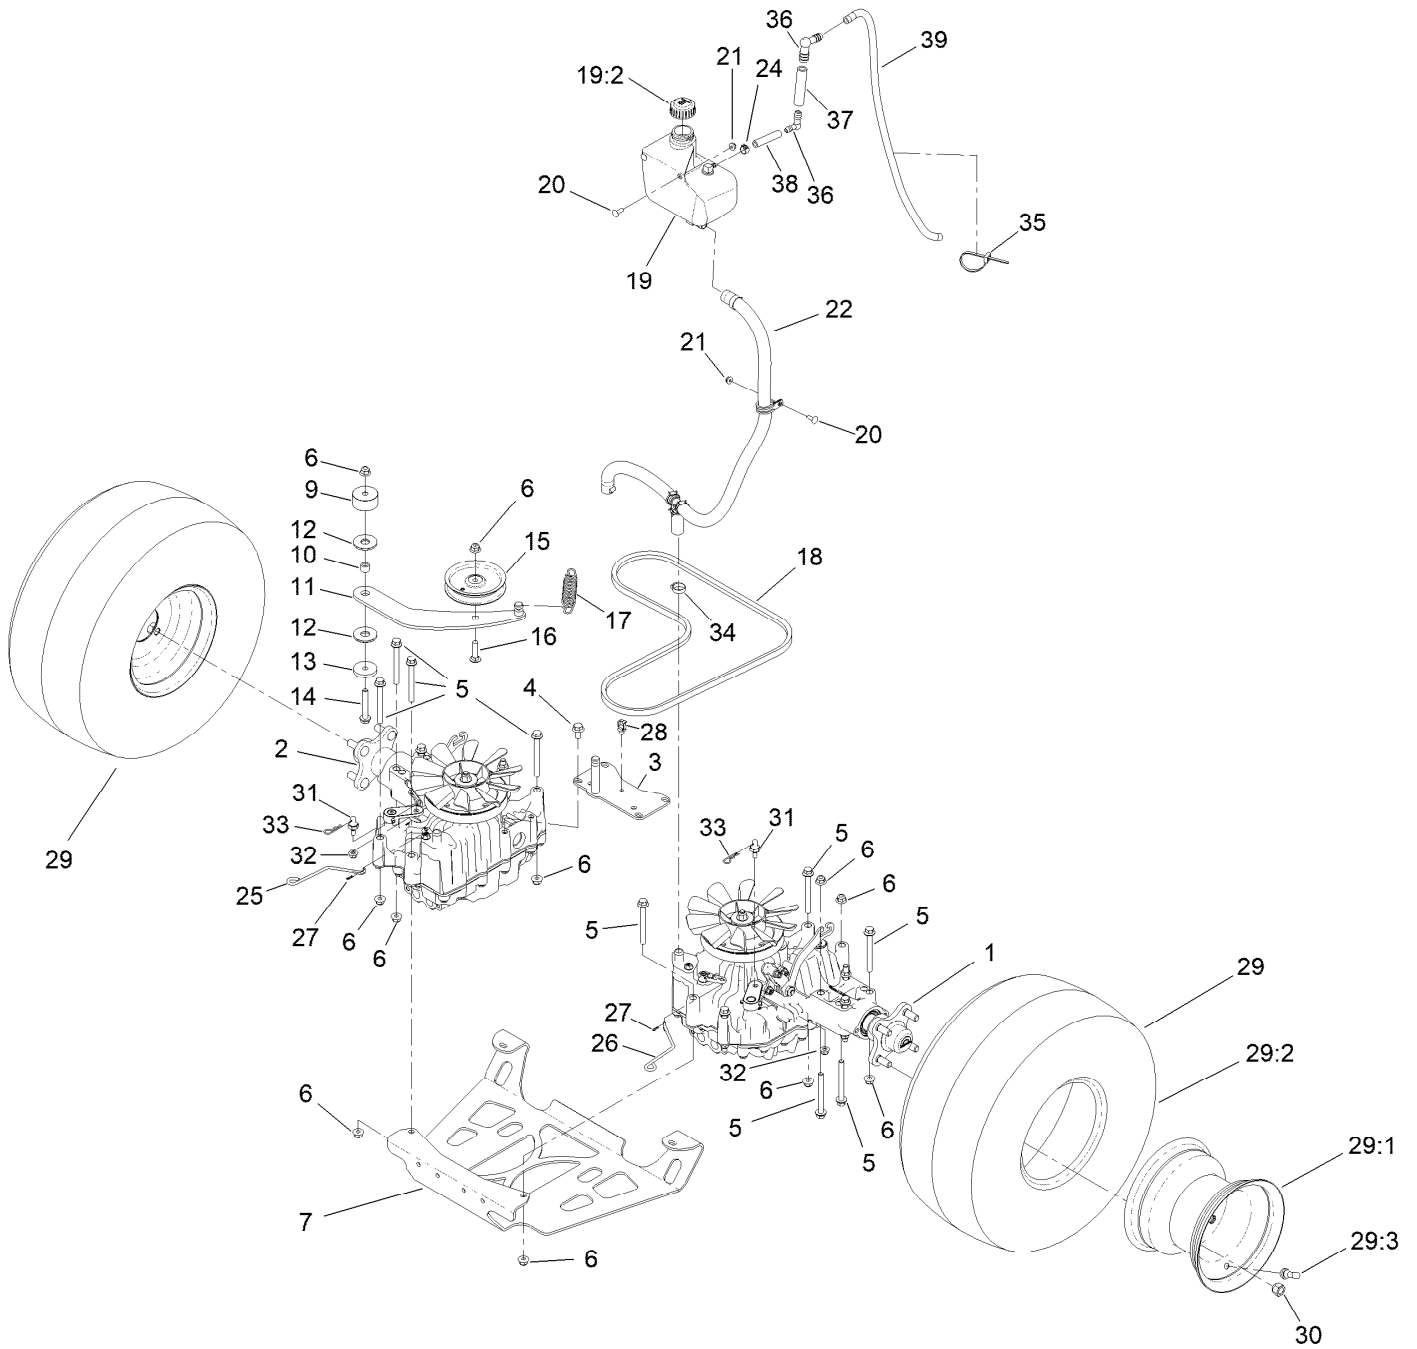

Deflector Assembly No. 120-2451 (continued)

<i>Ref.</i>	<i>Part Number</i>	<i>Qty.</i>	<i>Description</i>	<i>Ref.</i>	<i>Part Number</i>	<i>Qty.</i>	<i>Description</i>
1	3231-4	4	Screw-CARR	5	108-4059-01	1	Plate-Hinge, Rear
2	106-3246-01	1	Deflector	6	106-3253-01	1	Plate-Hinge, Front
3	106-3248-03	1	Strap-Discharge	7	104-8301	4	Nut-HF, NI
4	110-0759	1	Deflector-Rubber				

Ground Drive Assembly