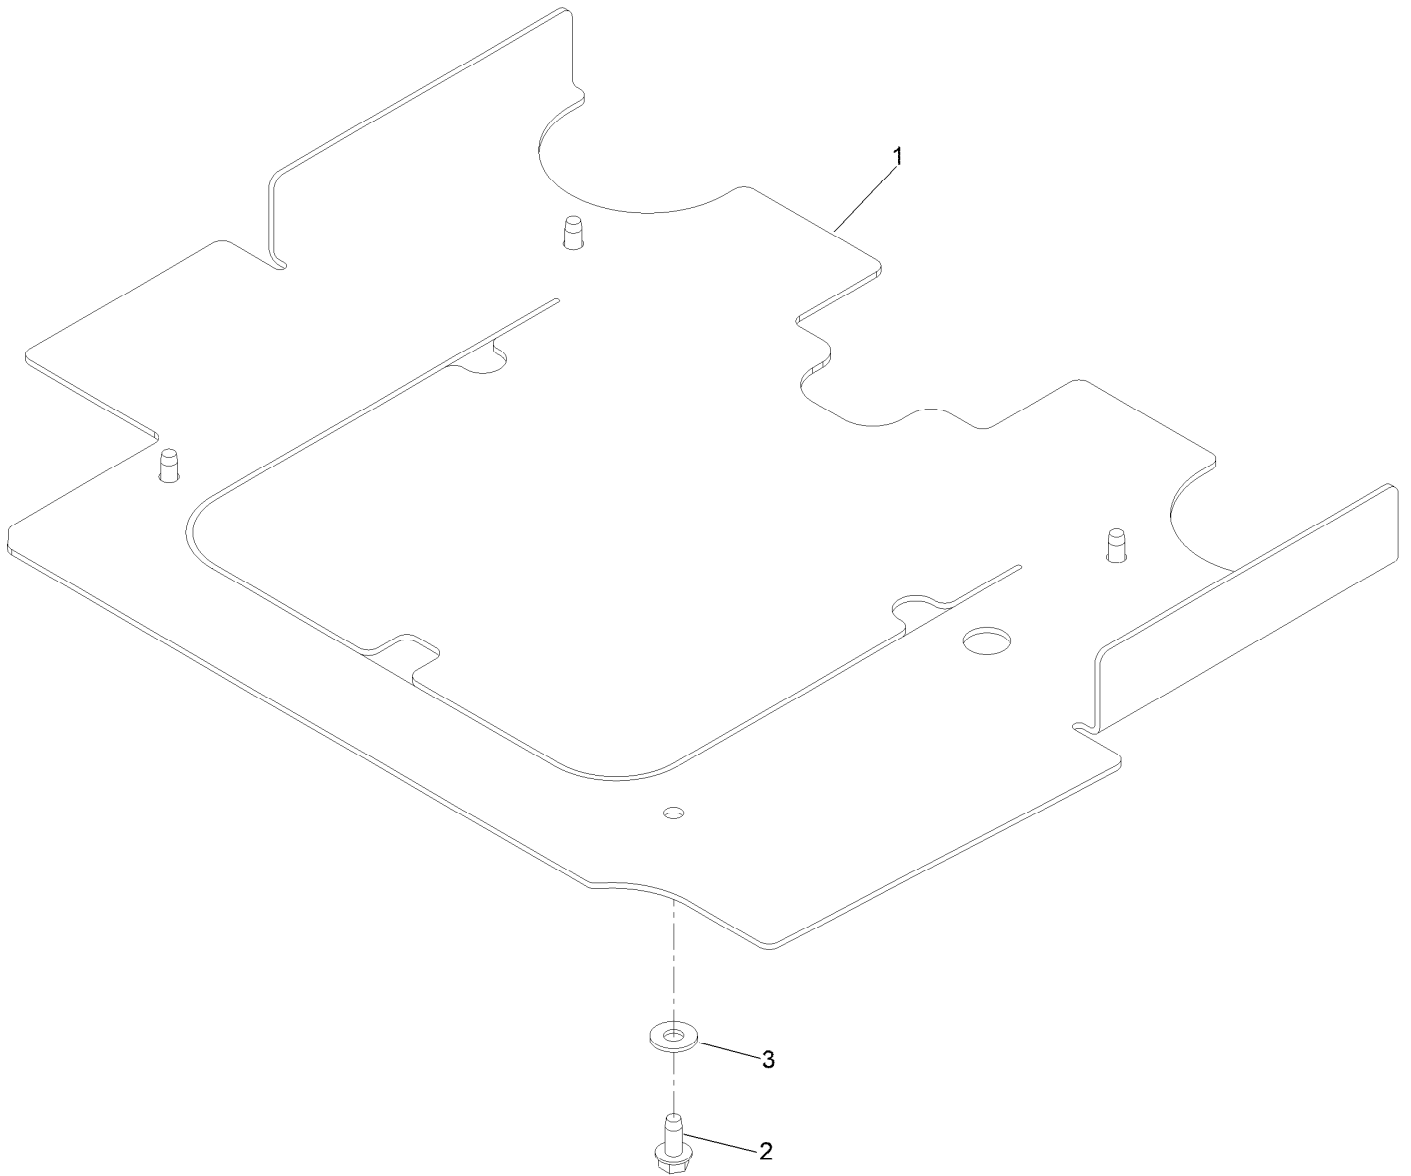

Count on it.

Parts Catalog

Heat Deflector Kit

**ZMaster Professional 7500-D Series Riding
Mower**

Model No. 147-7913

Heat Deflector Assembly No. 147-7913

<i>Ref.</i>	<i>Part Number</i>	<i>Qty.</i>	<i>Description</i>
1	142-9671	1	Shield-Heat
2	32144-70	4	Screw-HWHTF
3	3256-3	4	Washer-Flat