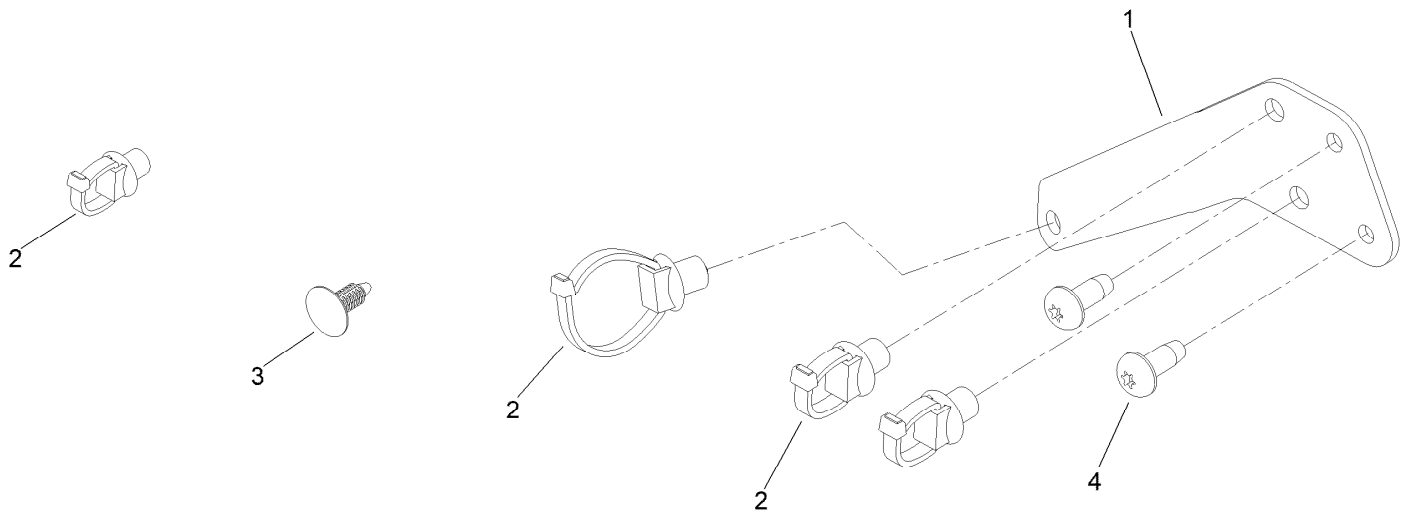

Count on it.

Parts Catalog

Harness Routing Kit

Z Master® Professional 7500-D Series Riding Mower

Model No. 147-7843

Harness Routing Assembly No. 147-7843

<i>Ref.</i>	<i>Part Number</i>	<i>Qty.</i>	<i>Description</i>
1	147-7391	1	Bracket-Support
2	32180-030	6	Clip-Tie
3	117-2382	3	Plug-Plastic
4	87-6620	2	Screw-Tph Thd Form