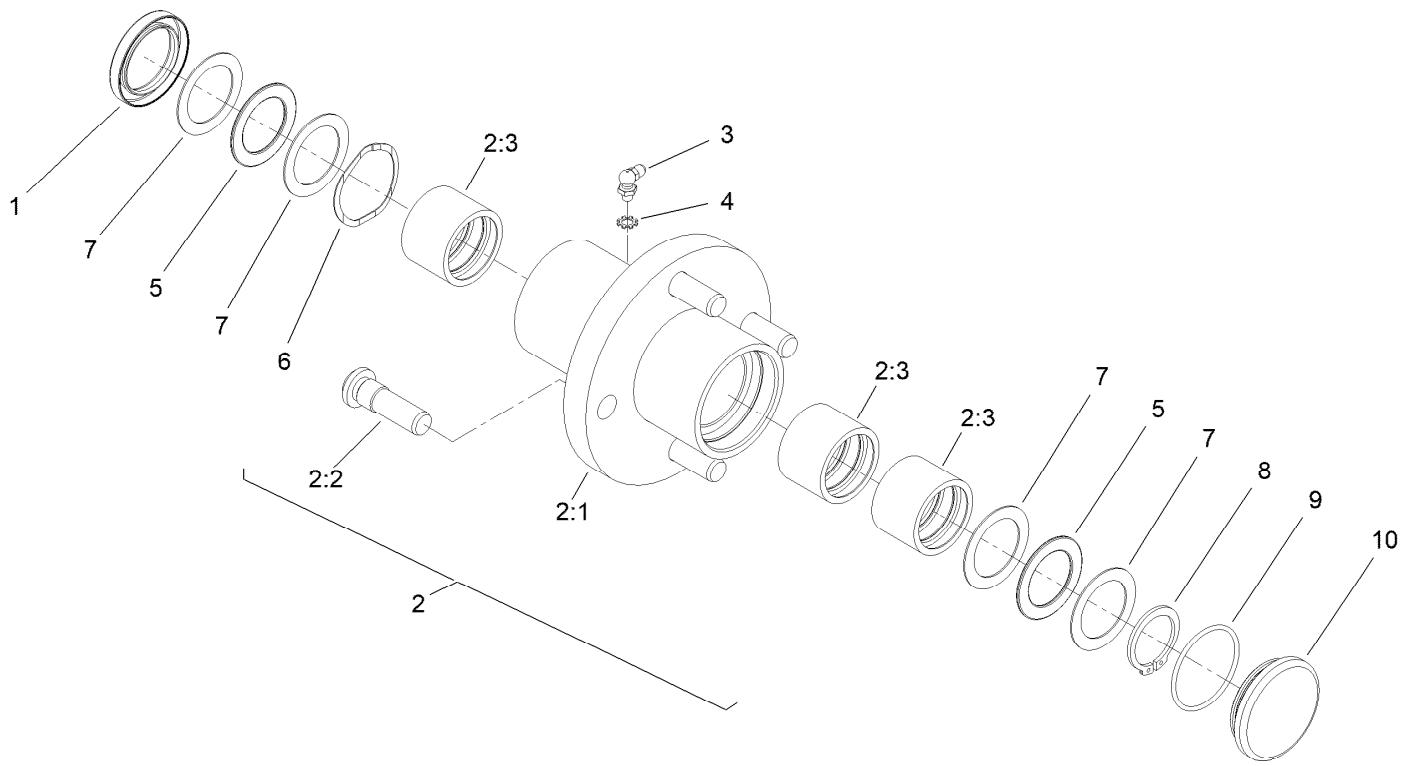

Count on it.

Parts Catalog

Hub Assembly Kit

**Greensmaster® 3360 or 3370 eTriFlex
Traction Unit with 3WD**

Model No. 147-3131

Hub Kit Assembly No. 147-3131

Ref.	Part Number	Qty.	Description
1	92-9250	1	Seal-Grease
2	139-8330	1	Hub ASM
2:1	121-9231-03	1	Hub ASM, Welded
2:2	85-6540	4	Stud-Drive
2:3	92-9167	3	Clutch-Roller
3	302-40	1	Fitting-Grease, 90 DEG
4	3255-7	1	Washer-Lock/EXT
5	139-8302	2	Bearing-Thrust, 35 X 52 X 2
6	139-8300	1	Washer-Wave, Spring 2.125
7	139-8303	4	Washer-Thrust
8	32151-10	1	Ring-Retaining
9	133-5848	1	O-Ring
10	121-9228	1	Plug-Dust Cap