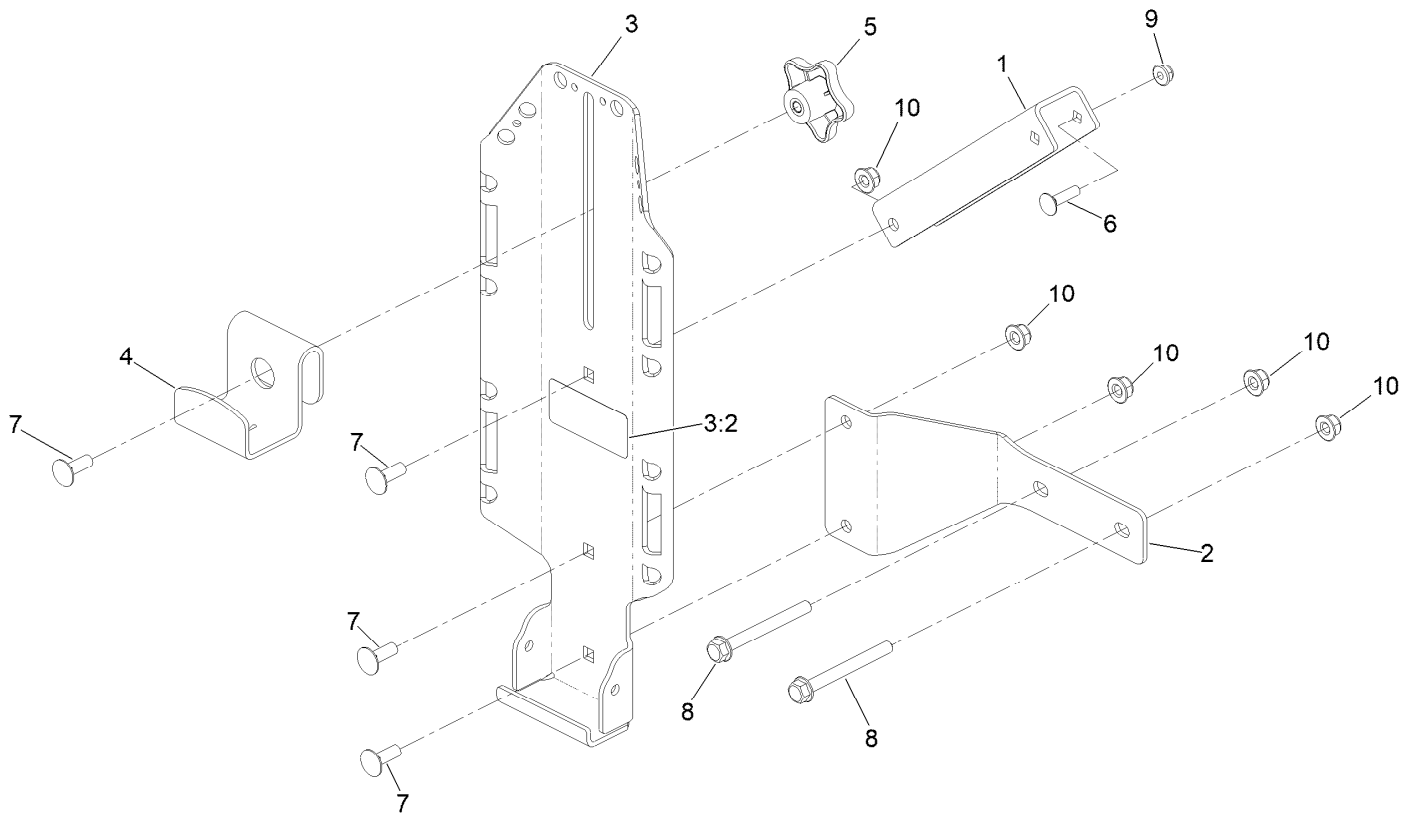

Count on it.

Parts Catalog

Bucket Mount Kit

Z Master® 2000 or 4000 Series Riding Mower

Model No. 147-6345

Bucket Mount Kit Assembly No. 147-6345

Ref.	Part Number	Qty.	Description
1	147-7871-03	1	Plate-Top Bracket
2	147-7872-03	1	Plate-Bottom Bracket
3	147-7870	1	Mount Bracket ASM
3:2	136-1680	1	Decal-Weight, Maximum
4	133-1897-03	1	Bracket-Top
5	106-4161	1	Knob-Handle
6	137-3056	1	Bolt-CARR
7	3230-10	4	Bolt-CARR
8	126-4687	2	Screw-HHF
9	104-7201	1	Nut-HF, NI
10	104-8300	5	Nut-HF, NI