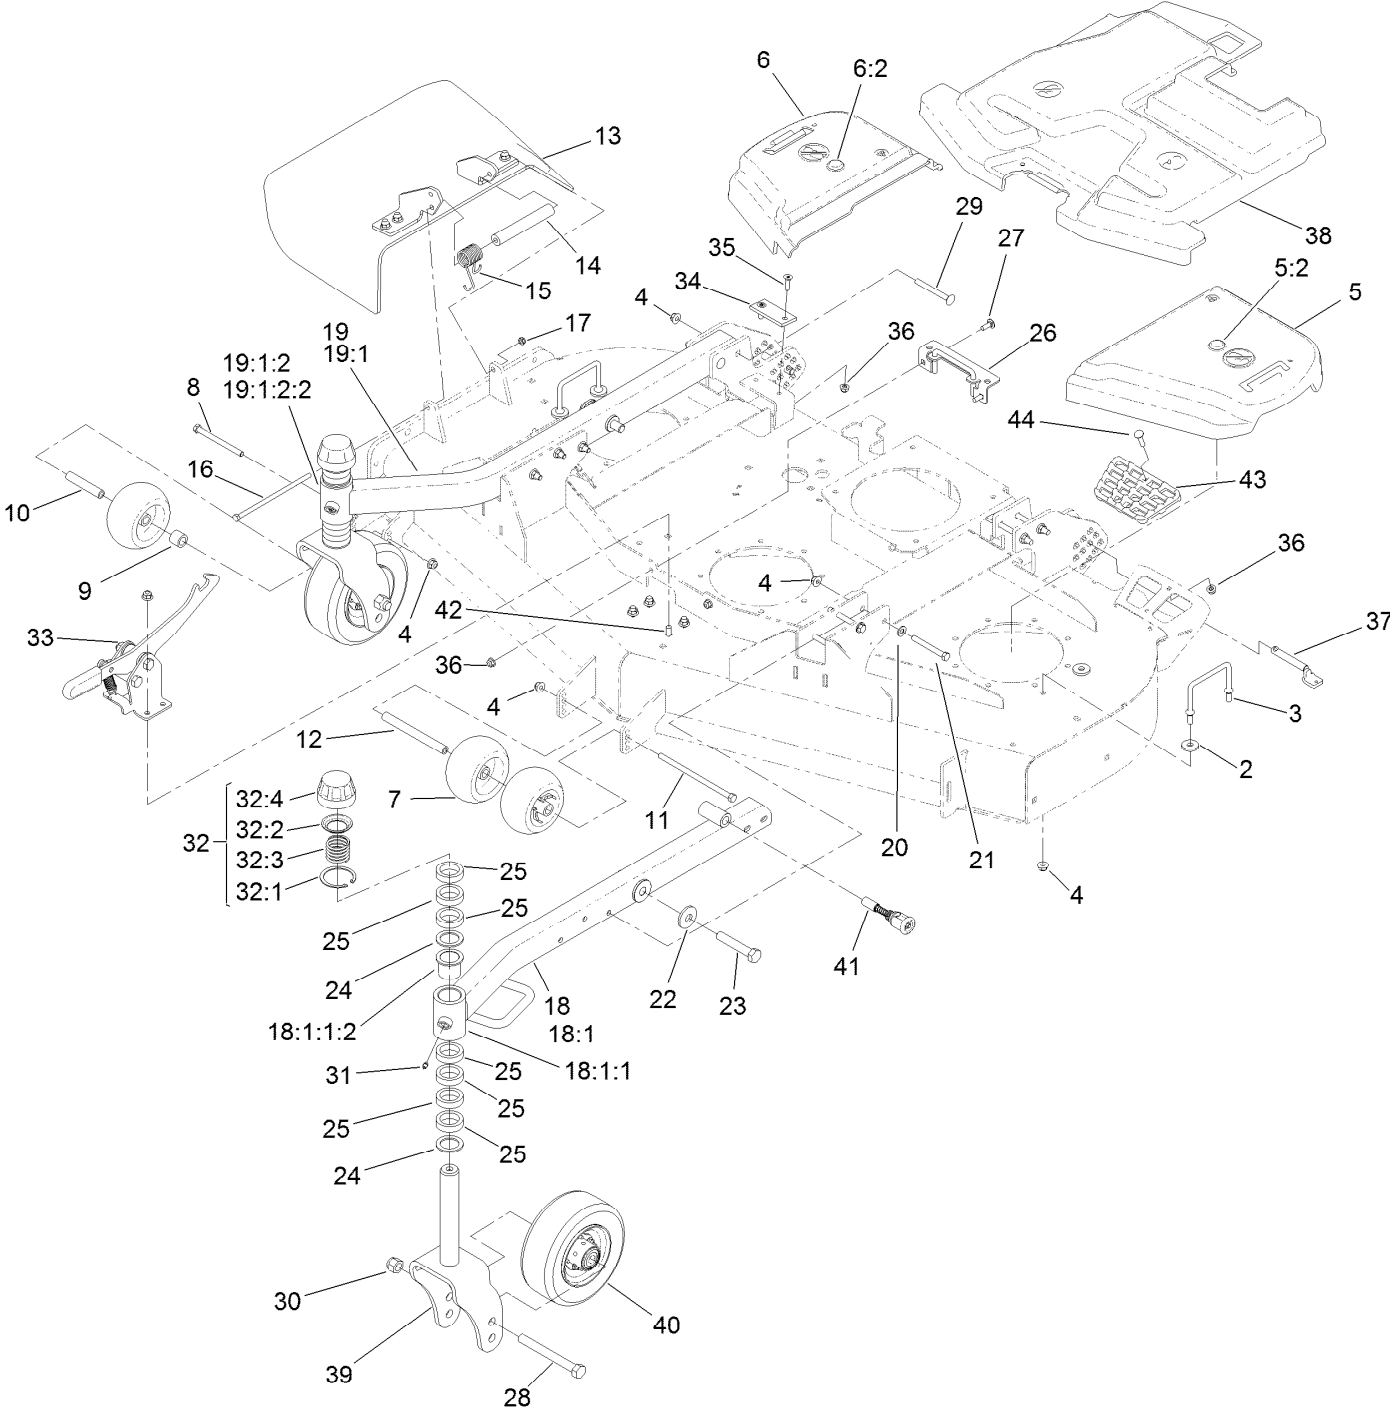

Belt Cover, Arm Caster and Wheel Assembly

Belt Cover, Arm Caster and Wheel Assembly (continued)

<i>Ref.</i>	<i>Part Number</i>	<i>Qty.</i>	<i>Description</i>	<i>Ref.</i>	<i>Part Number</i>	<i>Qty.</i>	<i>Description</i>
2	1-373034	4	Washer	22	103-0865	2	Washer-Blade Bolt, Heavy
3	109-6982	2	Wireform-Cover	23	139-6203	2	Screw-HH
4	104-8301	20	Nut-HF, NI	24	69-6860	4	Washer-Thrust
5	138-7379	1	LH Belt Cover ASM	25	69-1510	14	Spacer
5:2	117-3824	1	Plug-Plastic	26	139-0932	1	Bracket-Cover, Belt
6	138-7362	1	RH Belt Cover ASM	27	3230-10	2	Bolt-CARR
6:2	117-3824	1	Plug-Plastic	28	327-24	2	Screw-HH
7	1-603299	3	Roller-Scalp, Anti	29	3231-11	4	Screw-CARR
8	323-23	1	Screw-HH	30	3296-53	2	Nut-Lock, NI
9	98-7913	1	Tube-Spacer	31	302-5	2	Fitting-Grease
10	98-7912	1	Tube-Spanner	32	92-9727	2	HOC Cap ASM
11	108-5388	1	Screw-HH	32:1	92-5581	1	Ring-Rtng, Snap, Int, Flat
12	98-5967	1	Spacer-Wheel	32:2	92-5583	1	Washer-Cap
13	108-2792	1	Rubber Deflector ASM	32:3	92-9726	1	Spring-Compression
14	105-4622	1	Spacer	32:4	92-8861	1	Cap-HOC
15	108-4052	1	Spring-Torsion	33	139-0888	1	Latch ASM
16	322-50	1	Screw-HH	34	138-4452	2	Pad-Stop, Deck
17	3296-47	1	Nut-Lock, NI	35	133-4543	4	Screw
18	137-5912-01	1	Arm-Caster, LH	36	104-8300	7	Nut-HF, NI
18:1		1	Castor Arm LH ASM ●	37	140-3064	2	Pin-HOC ASM
18:1:1		1	Hub ASM ●	38	138-7373	1	Cover-Belt, Center
18:1:1:2	69-6470	2	Bushing-Caster	39	137-2546-01	2	Fork-Caster
19	138-0279-01	1	Arm-Caster, RH	40	137-5529	2	Wheel ASM
19:1		1	Castor Arm RH ASM ●	41	139-6345	1	Spring-Pin
19:1:2		1	Hub ASM ●	42	3231-27	4	Screw-CARR
19:1:2:2	69-6470	2	Bushing-Caster	43	126-4781	1	Step-Deck
20	3256-24	6	Washer-Flat	44	3230-3	1	Screw-CARR
21	323-20	6	Screw-HH				

● Not serviced separately