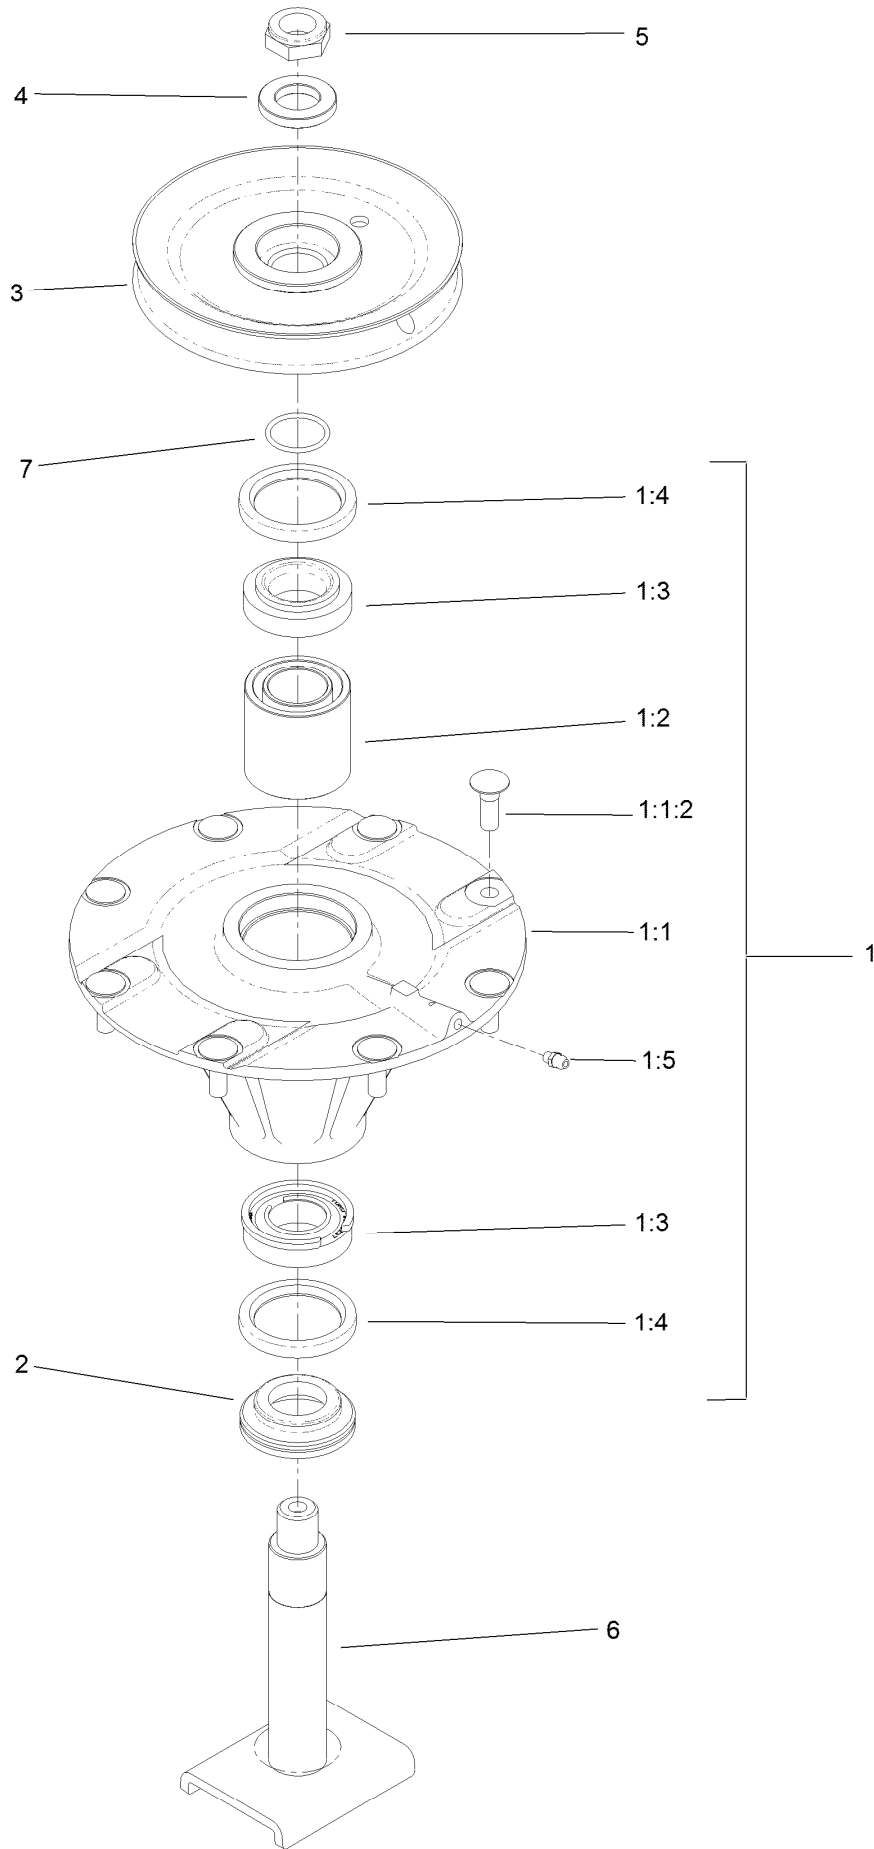

Tensioner Assembly No. 138-0266 (continued)

<i>Ref.</i>	<i>Part Number</i>	<i>Qty.</i>	<i>Description</i>	<i>Ref.</i>	<i>Part Number</i>	<i>Qty.</i>	<i>Description</i>
1	144-0503	1	High Idler Arm ASM	7	108-1926	1	Washer
1:2	93-4510	2	Bushing-Caster	8	100-6116	1	Screw-HHF
2	106-9888	1	Washer-Flat	9	104-8301	1	Nut-HF, NI
3	108-1924	1	Spacer-Idler	10	32120-84	1	Ring-Snap, External
4	139-0903	1	Pivot-Idler	11	302-5	1	Fitting-Grease
5	136-5405	1	Pulley-Idler, Flat	12	112-7395	1	Spring-Torsion
6	3296-45	1	Nut-Hex	13	112-3977	1	Bolt-Shoulder

Spindle Assembly No. 138-7310