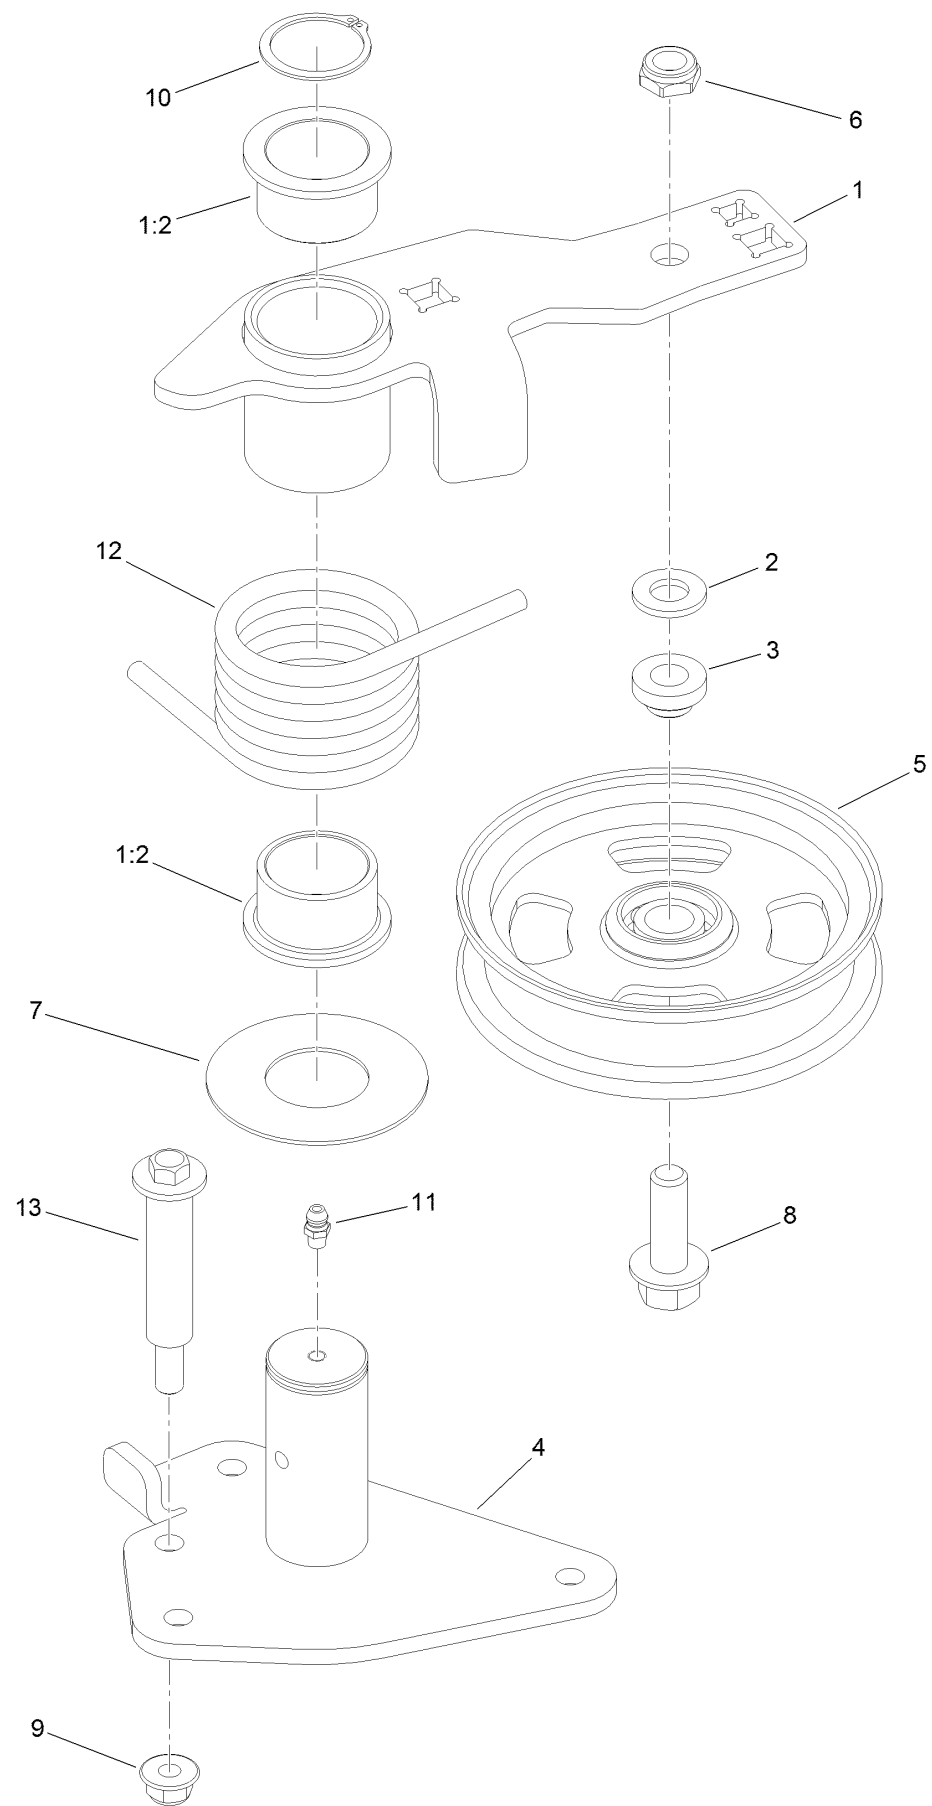

For example, in an illustration, the reference number 2X 37 means that two of the parts identified by reference number 37 are indicated.

Contents

Deck Assembly	4
Deck Decal Assembly No. 138-4441SP	6
Tensioner Assembly No. 138-0266	8
Spindle Assembly No. 138-7310	10
Gearbox Assembly	12
Gearbox Assembly No. 145-5990	14
Belt Cover, Arm Caster and Wheel Assembly	16
Rubber Deflector Assembly No. 108-2792	18
Latch Assembly No. 139-0888	20
Wheel Assembly No. 137-5529	22

● Not serviced separately

Deck Decal Assembly No. 138-4441SP

Deck Decal Assembly No. 138-4441SP (continued)

<i>Ref.</i>	<i>Part Number</i>	<i>Qty.</i>	<i>Description</i>	<i>Ref.</i>	<i>Part Number</i>	<i>Qty.</i>	<i>Description</i>
2	58-6520	3	Decal-Grease	9	137-5949	1	Decal-HOC
3	117-4979	3	Decal-Warning	10	138-7359	1	Decal-Routing, Belt
4	93-7818	1	Decal-Torque, Blade Bolt	11	137-5946	1	Decal-HOC, RH
5	120-6604	1	Decal-Danger	12	137-5945	1	Decal-H0C, LH
6	108-1990	1	Decal	13	133-8061	1	Decal-Warning
7	127-0326	1	Decal-Scalp, Anti	14	140-3073	1	Decal-Danger, CE
8	131-1180	1	Decal-Adjustment, Baffle				

Tensioner Assembly No. 138-0266

Tensioner Assembly No. 138-0266 (continued)

<i>Ref.</i>	<i>Part Number</i>	<i>Qty.</i>	<i>Description</i>	<i>Ref.</i>	<i>Part Number</i>	<i>Qty.</i>	<i>Description</i>
1	144-0503	1	High Idler Arm ASM	7	108-1926	1	Washer
1:2	93-4510	2	Bushing-Caster	8	100-6116	1	Screw-HHF
2	106-9888	1	Washer-Flat	9	104-8301	1	Nut-HF, NI
3	108-1924	1	Spacer-Idler	10	32120-84	1	Ring-Snap, External
4	139-0903	1	Pivot-Idler	11	302-5	1	Fitting-Grease
5	136-5405	1	Pulley-Idler, Flat	12	112-7395	1	Spring-Torsion
6	3296-45	1	Nut-Hex	13	112-3977	1	Bolt-Shoulder