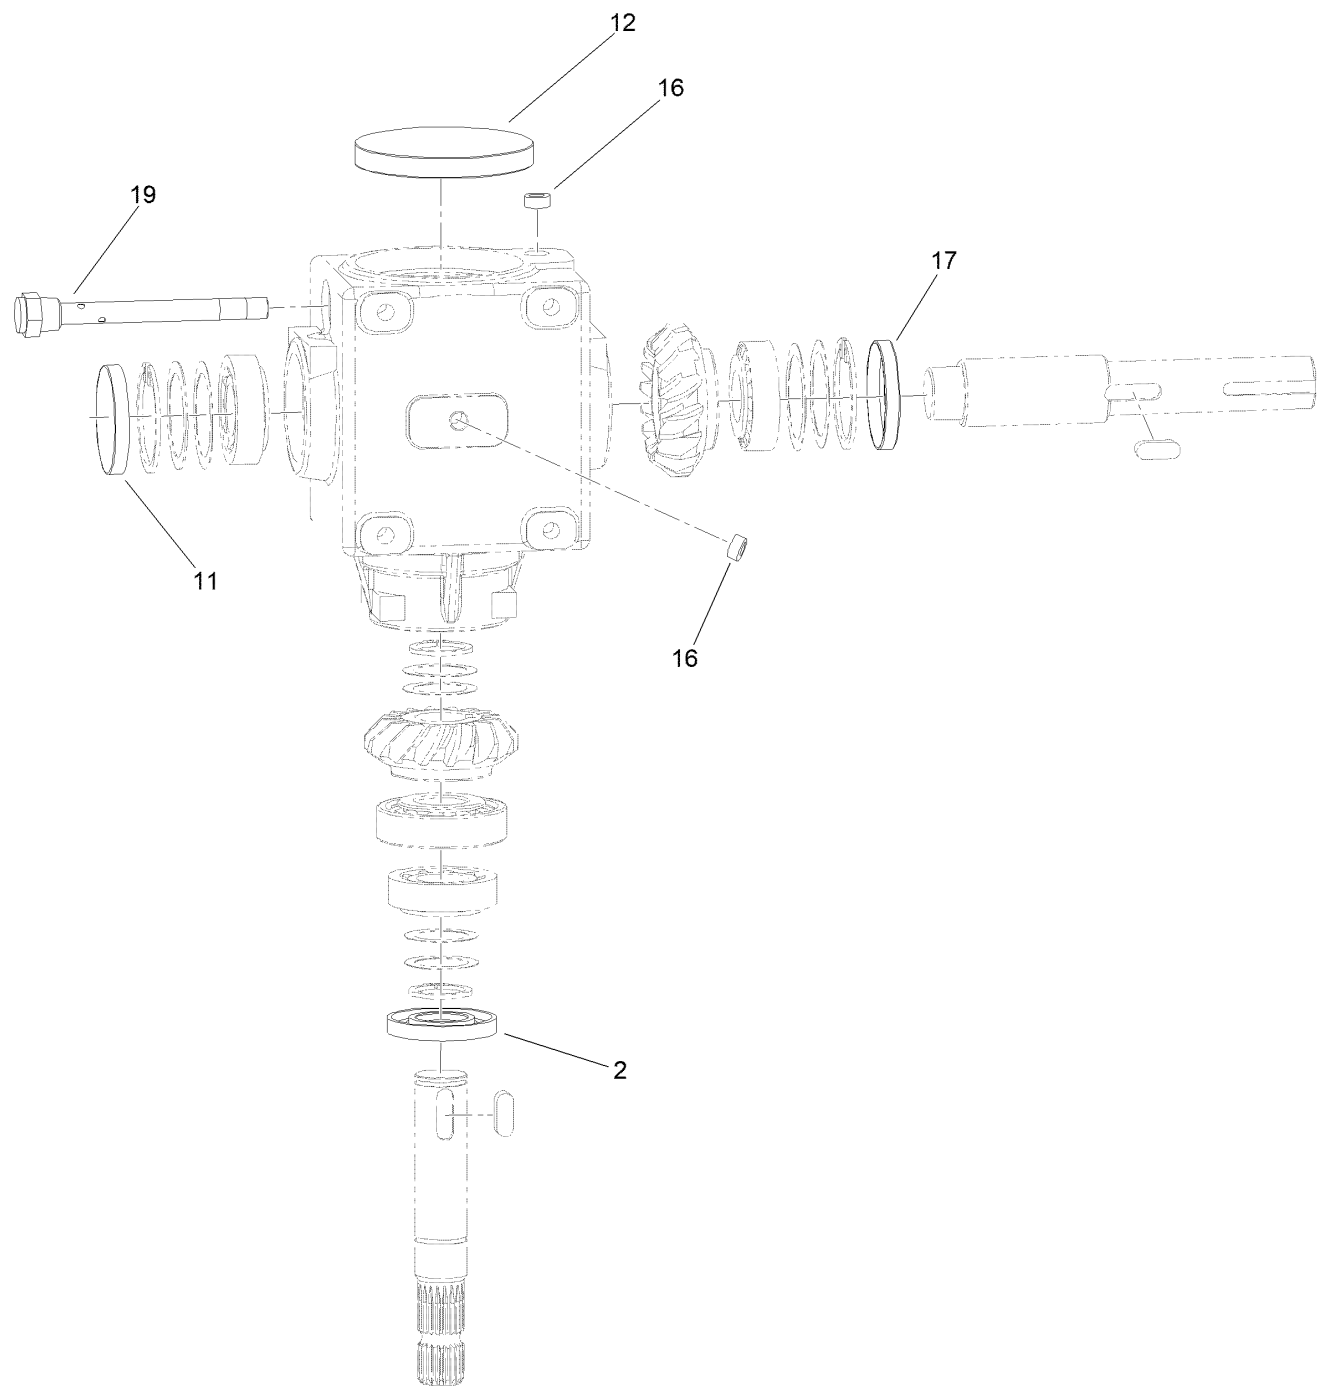

Gearbox Assembly No. 145-5990

Gearbox Assembly No. 145-5990 (continued)

<i>Ref.</i>	<i>Part Number</i>	<i>Qty.</i>	<i>Description</i>	<i>Ref.</i>	<i>Part Number</i>	<i>Qty.</i>	<i>Description</i>
2	140-7133	1	Seal-Oil	16	140-7132	3	Plug
11	140-7129	1	Plug-Cap	17	145-5989	1	Seal-Oil
12	140-7131	1	Plug-Cap	19	140-7130	1	Dipstick