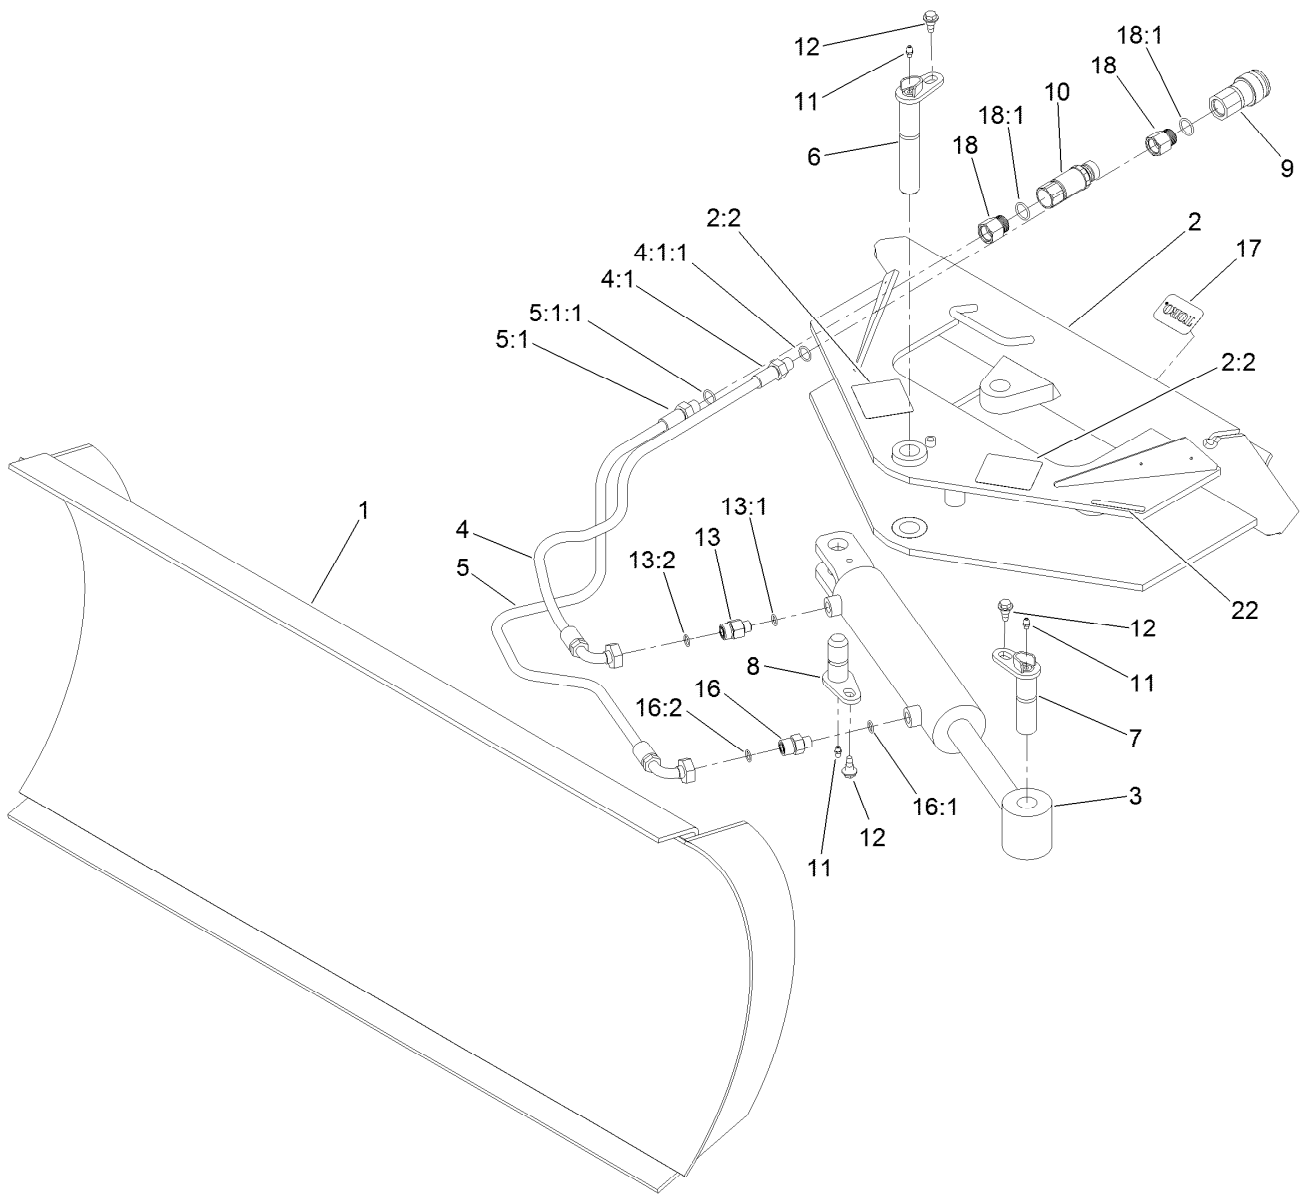

Count on it.

Parts Catalog

**48in Hydraulic Blade
Compact Tool Carriers**

Model No. 22414—Serial No. 411900000 and Up

Hydraulic Blade Assembly

Ref.	Part Number	Qty.	Description	Ref.	Part Number	Qty.	Description
1	98-8240-03	1	Blade ASM	10	100-4701	1	Nipple-Connect, Pressure
2	99-4306	1	Blade Pivot ASM	10:1	100-6120	1	Seal Kit ●
2:2	100-4650	2	Decal-Warning	11	302-5	3	Fitting-Grease
3	147-1925	1	Cylinder-HYD	12	99-5105	3	Screw-Shoulder
3:1	147-1926	1	Seal Kit - Cylinder ●	13	340-5	1	Fitting-Straight
4	99-1651	1	HYD Hose ASM	13:1	237-42	1	O-Ring
4:1		1	Fitting-Straight ■	13:2	237-30	1	O-Ring
4:1:1	237-79	1	O-Ring	16	99-1650	1	Fitting-STR,Orif
5	99-1652	1	HYD Hose ASM	16:1	237-42	1	O-Ring
5:1		1	Fitting-Straight ■	16:2	237-30	1	O-Ring
5:1:1	237-79	1	O-Ring	17	98-3206	1	Decal
6	94-1598	1	Pin-Pivot	18	100-4617	2	Adapter-HYD
7	94-9797	1	Pin-Pivot	18:1	237-80	1	O-Ring
8	112-2609	1	Pin-Pivot	22	133-8061	1	Decal-Warning
9	104-6134	1	Coupler-Face, Flush				

● Not illustrated

■ Not serviced separately