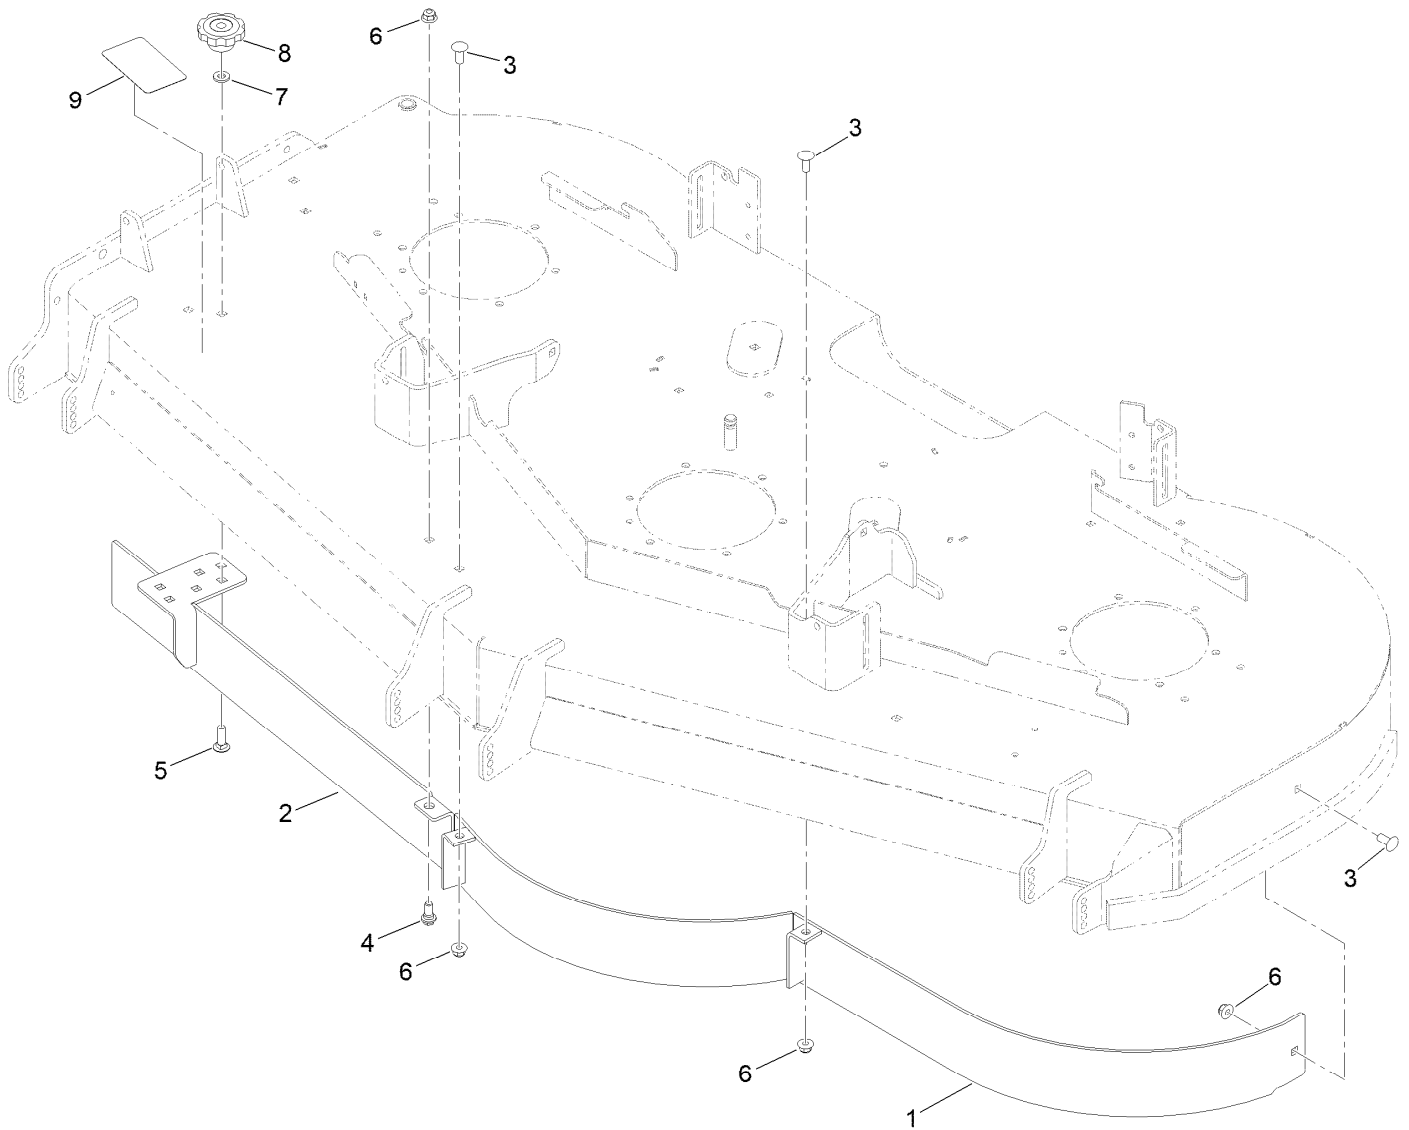

Count on it.

Parts Catalog

Baffle Kit

**72in Z Master® Professional 2000 or 4000
Series Riding Mower**

Model No. 147-7363

Baffle Kit Assembly No. 147-7363

<i>Ref.</i>	<i>Part Number</i>	<i>Qty.</i>	<i>Description</i>
1	114-5843-01	1	Baffle
2	145-3636-01	1	Turbo Force Baffle ASM
3	3231-27	3	Screw-CARR
4	94-7582	1	Bolt-Shoulder
5	3231-25	1	Bolt-CARR
6	104-8301	4	Nut-HF, NI
7	100-4852	1	Washer-Hardened
8	109-1092	1	Knob
9	145-8411	1	Decal-Adjustable Baffle