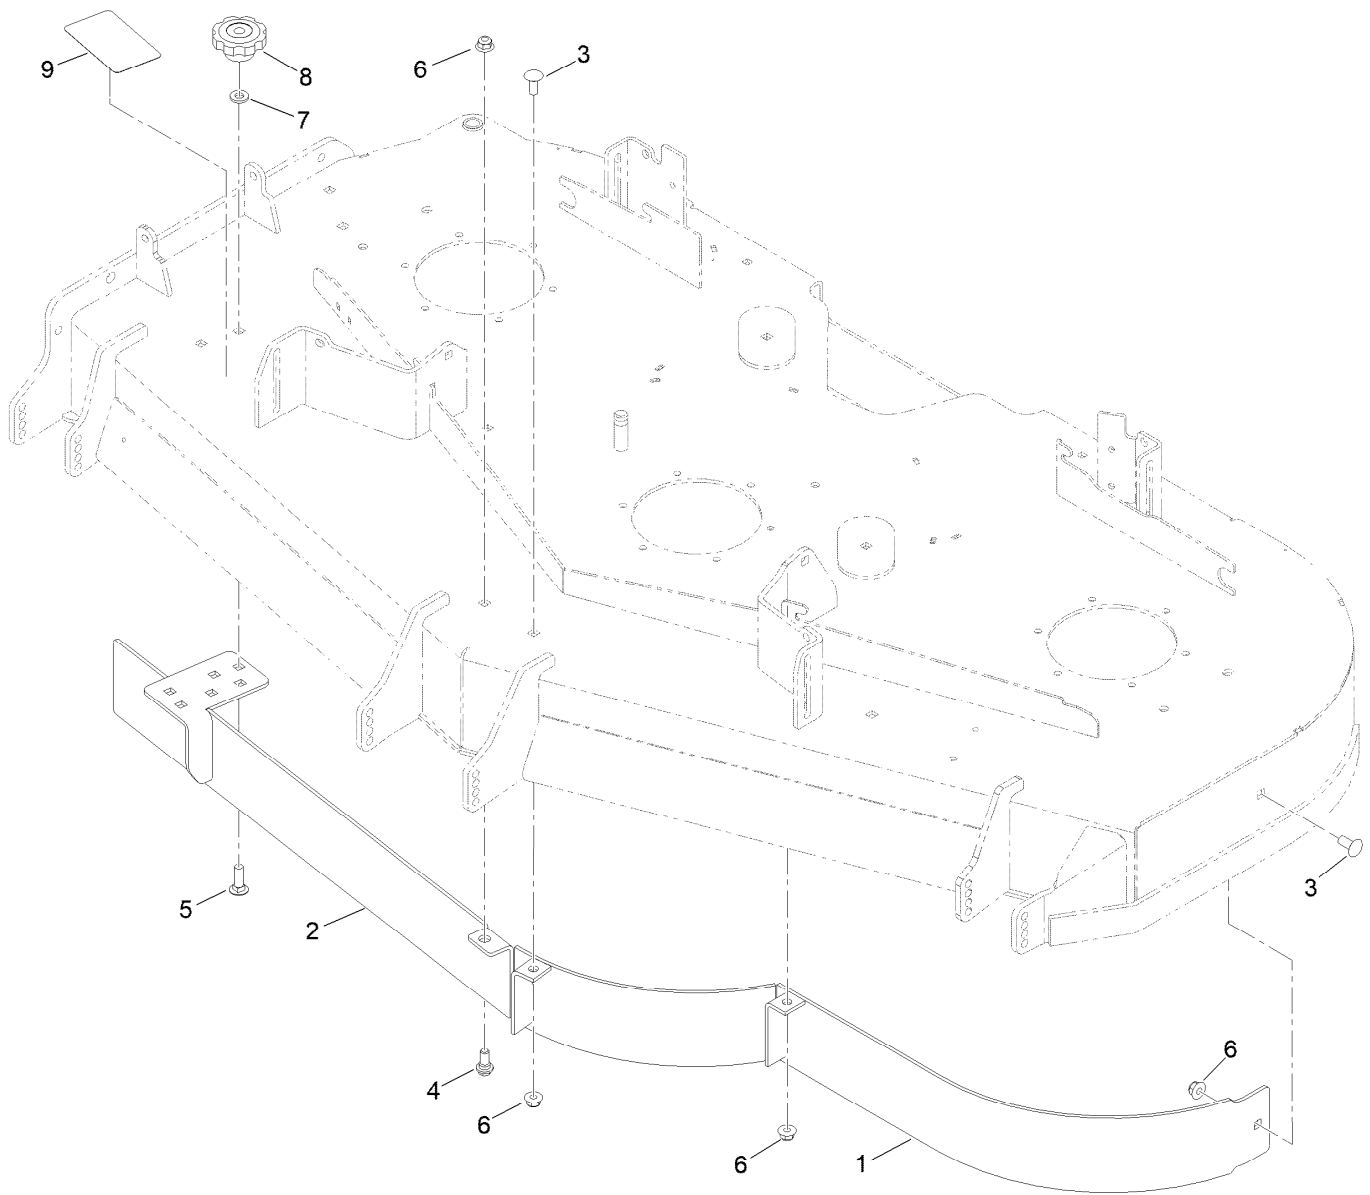

Count on it.

Parts Catalog

Baffle Kit

**60in Z Master[®] Professional 2000 or 4000
Series Riding Mower**

Model No. 147-7362

Baffle Kit Assembly No. 147-7362

<i>Ref.</i>	<i>Part Number</i>	<i>Qty.</i>	<i>Description</i>
1	114-5842-01	1	Baffle
2	145-3636-01	1	Turbo Force Baffle ASM
3	3231-27	3	Screw-CARR
4	94-7582	1	Bolt-Shoulder
5	3231-25	1	Bolt-CARR
6	104-8301	4	Nut-HF, NI
7	100-4852	1	Washer-Hardened
8	109-1092	1	Knob
9	145-8411	1	Decal-Adjustable Baffle