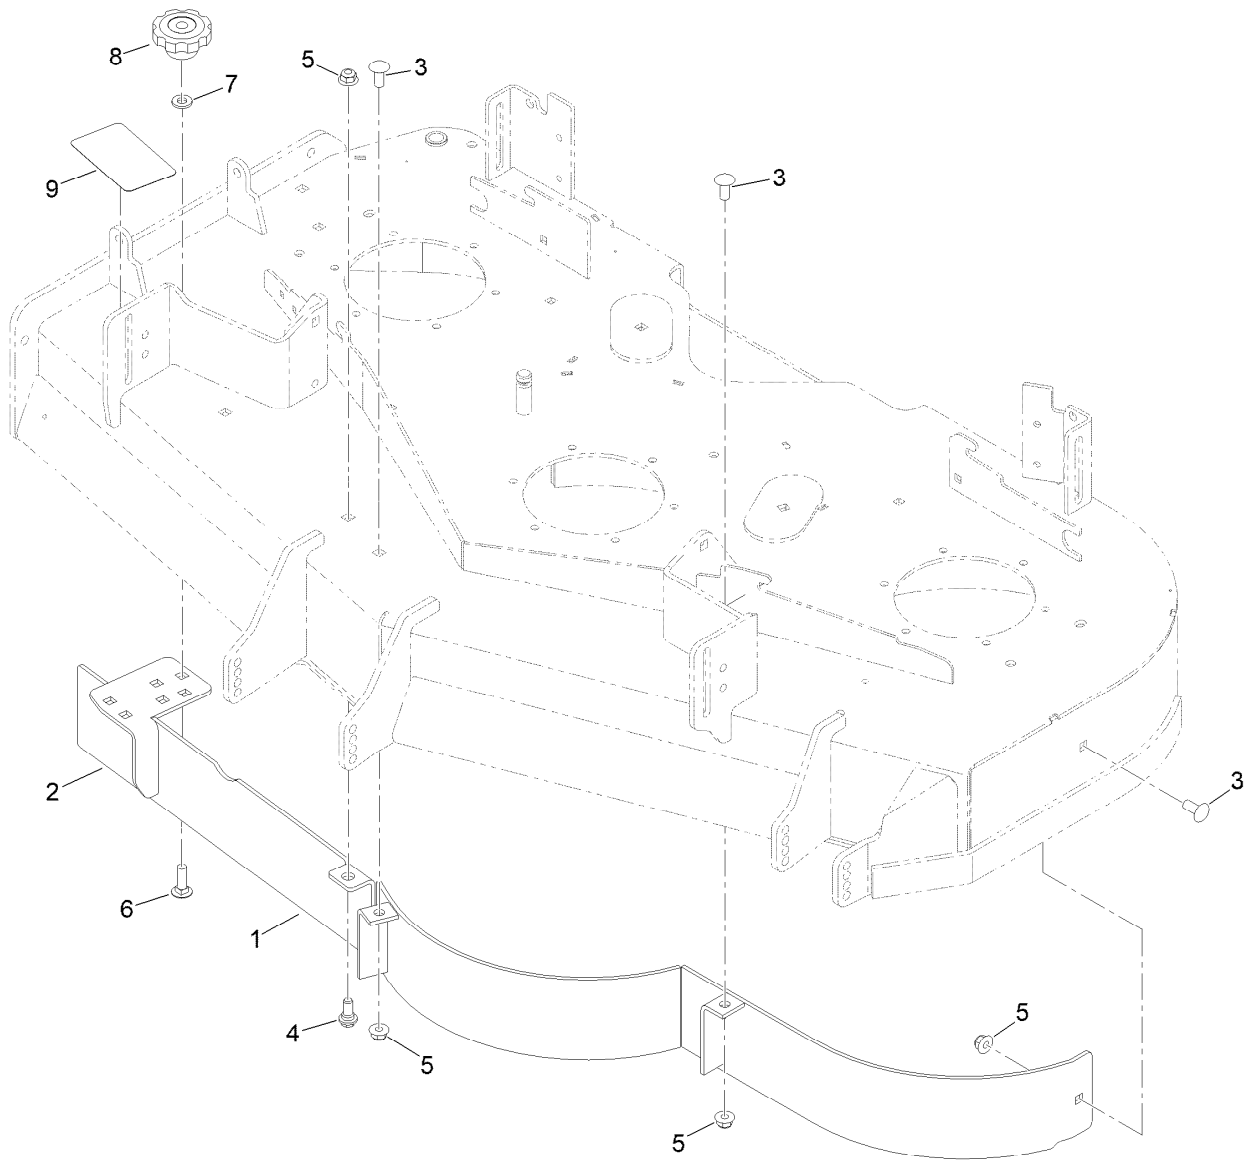

Count on it.

Parts Catalog

Baffle Kit

**48in Z Master[®] Professional 2000 or 4000
Series Riding Mower**

Model No. 147-7360

Baffle Kit Assembly No. 147-7360

Ref.	Part Number	Qty.	Description
1	114-5862-01	1	Baffle
2	145-3640-01	1	Turbo Force Baffle ASM
3	3231-27	3	Screw-CARR
4	94-7582	1	Bolt-Shoulder
5	104-8301	4	Nut-HF, NI
6	3231-25	1	Bolt-CARR
7	100-4852	1	Washer-Hardened
8	109-1092	1	Knob
9	145-8411	1	Decal-Adjustable Baffle