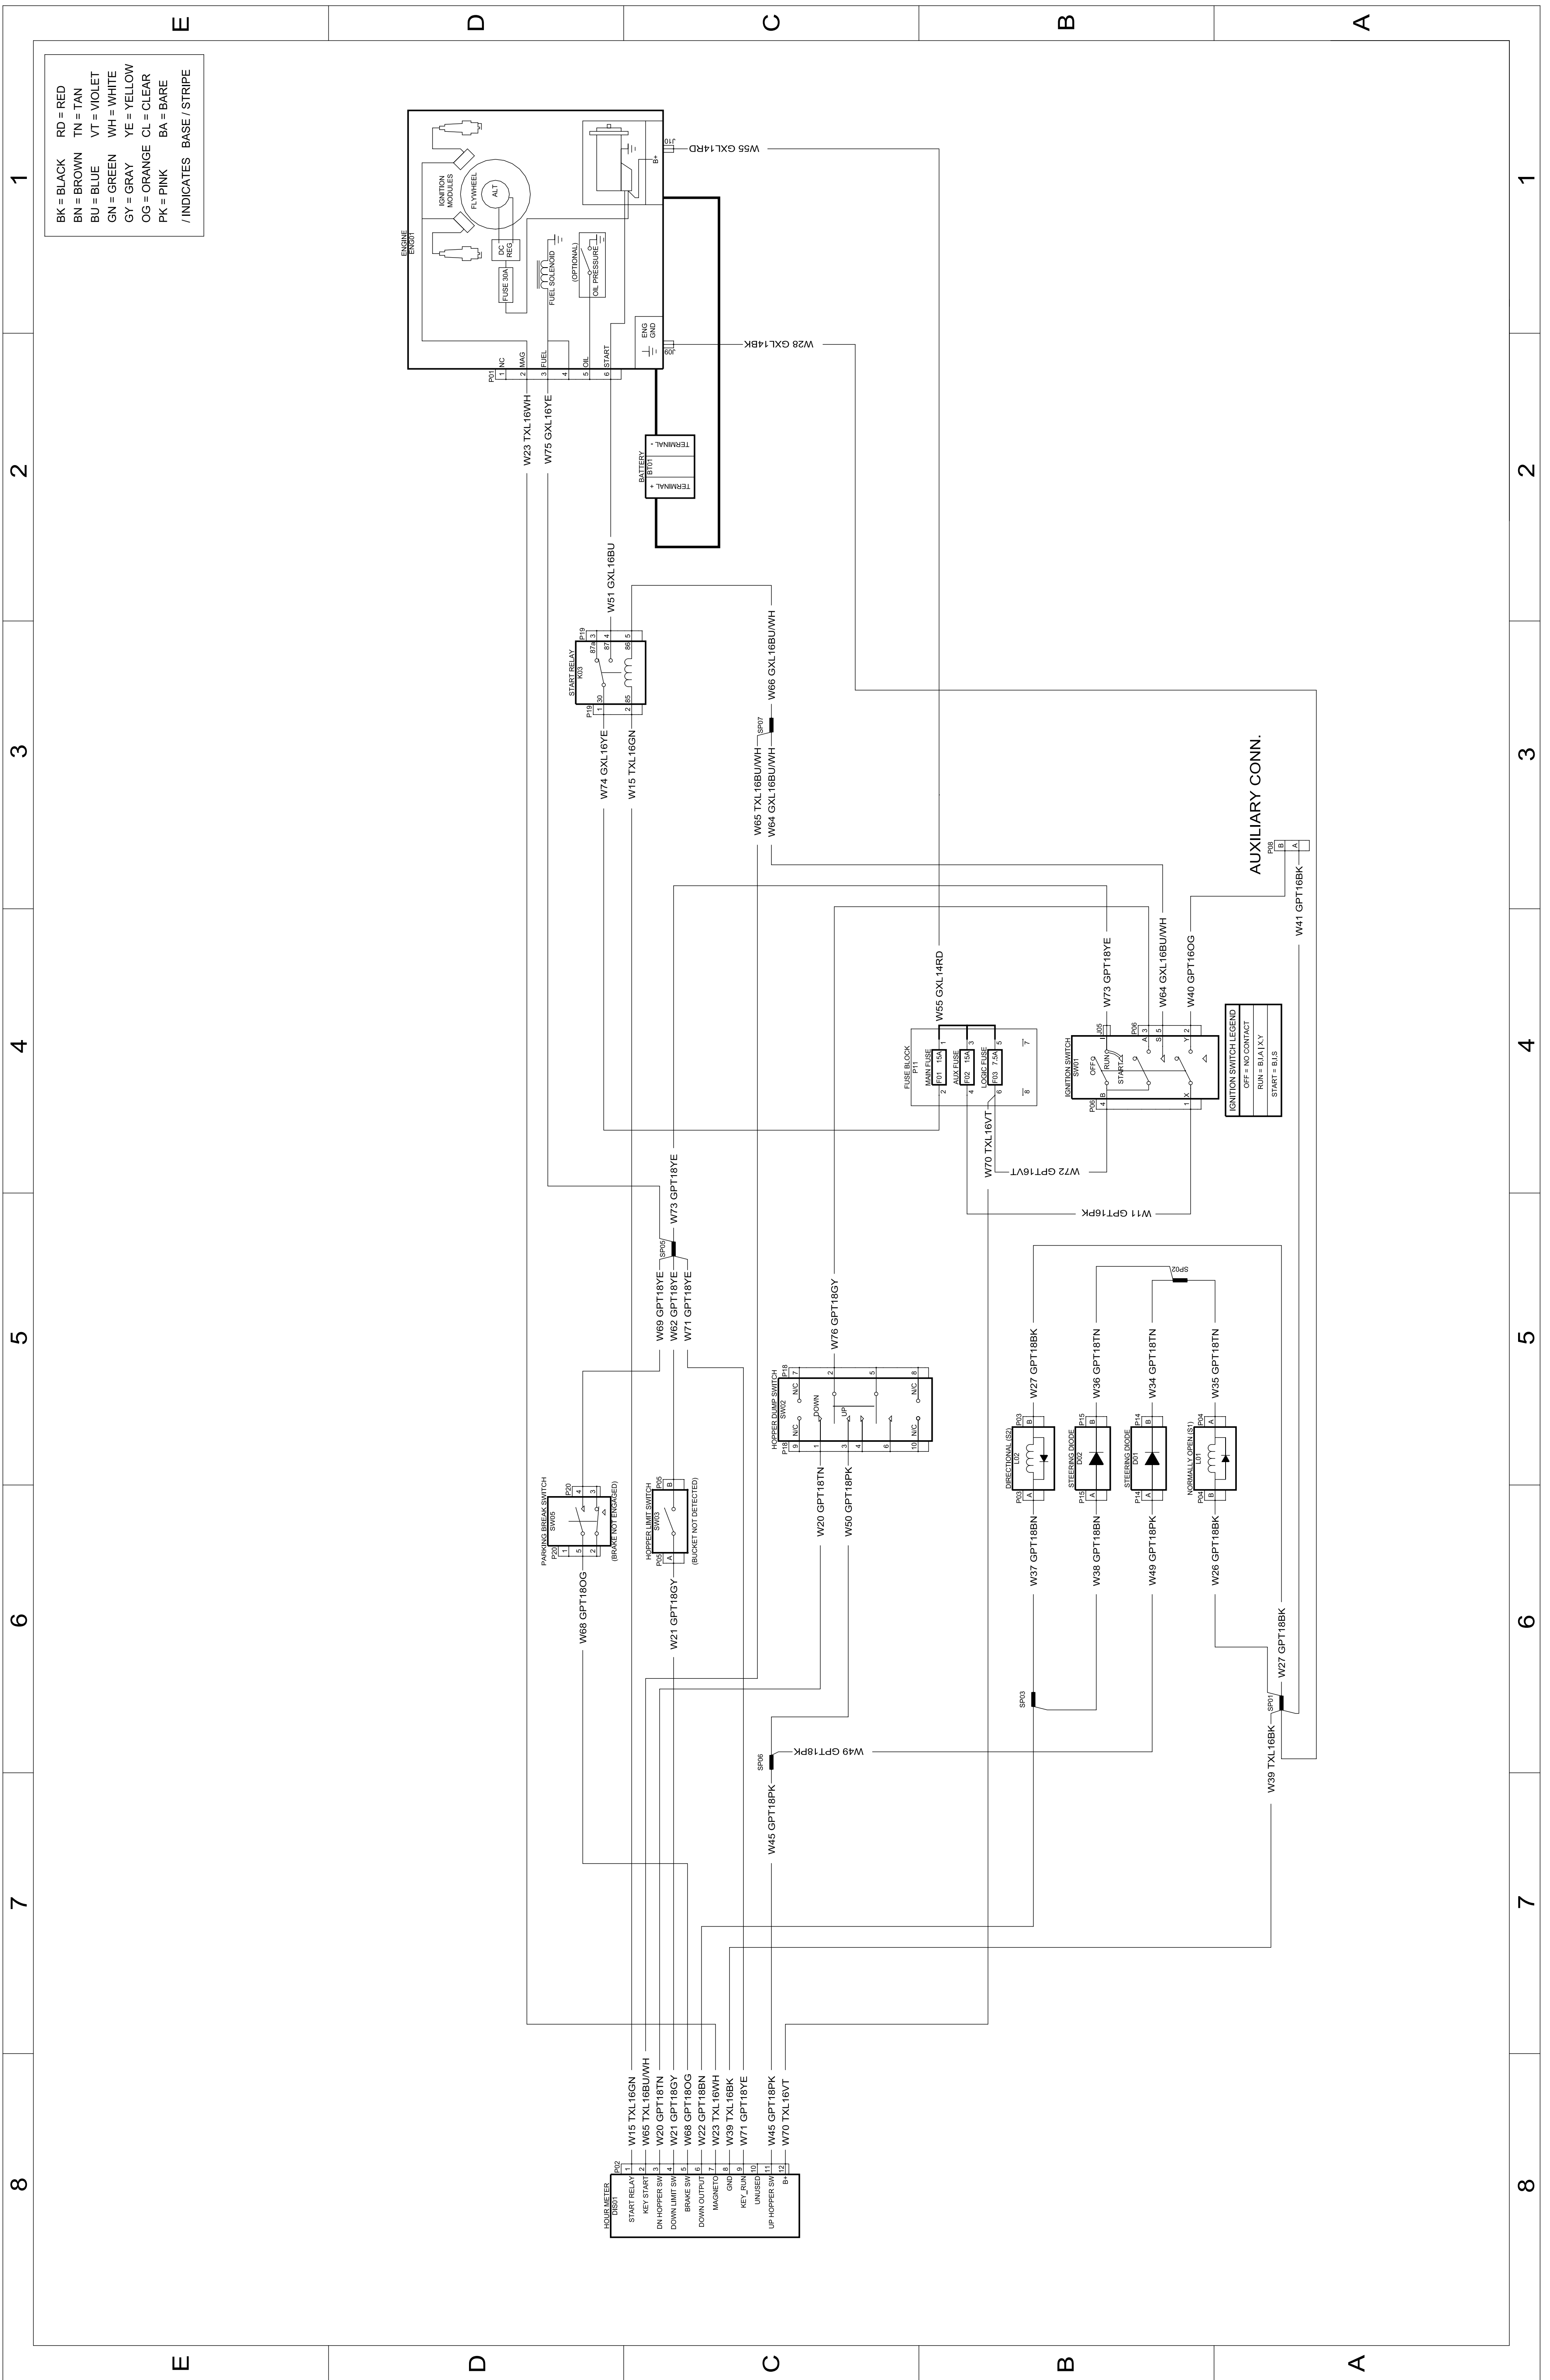

# MB TX 2500 Tracked Mud Buggy

Model No. 68138—Serial No. 403300000 and Up  
 Model No. 68138G—Serial No. 403300000 and Up  
 Model No. 68138HD—Serial No. 404320000 and Up

68138, 68138G, and 68138HD  
 138-3137 Rev A  
 1 of 1

BK = BLACK	RD = RED
BN = BROWN	TN = TAN
BU = BLUE	VT = VIOLET
GN = GREEN	WH = WHITE
GY = GRAY	YE = YELLOW
OG = ORANGE	CL = CLEAR
PK = PINK	BA = BARE
/ INDICATES BASE / STRIPE	

START RELAY	W15 TXL16GN
KEY SW	W16 TXL16BUJWH
DOWN LIMIT SW	W20 GPT18TN
UP LIMIT SW	W21 GPT18CY
DOWN LIMIT SW	W22 GPT18CG
DOWN LIMIT SW	W23 TXL16WH
UP LIMIT SW	W24 TXL16BK
UP LIMIT SW	W25 TXL16YE
UP LIMIT SW	W45 GPT18PK
UP LIMIT SW	W70 TXL16VT