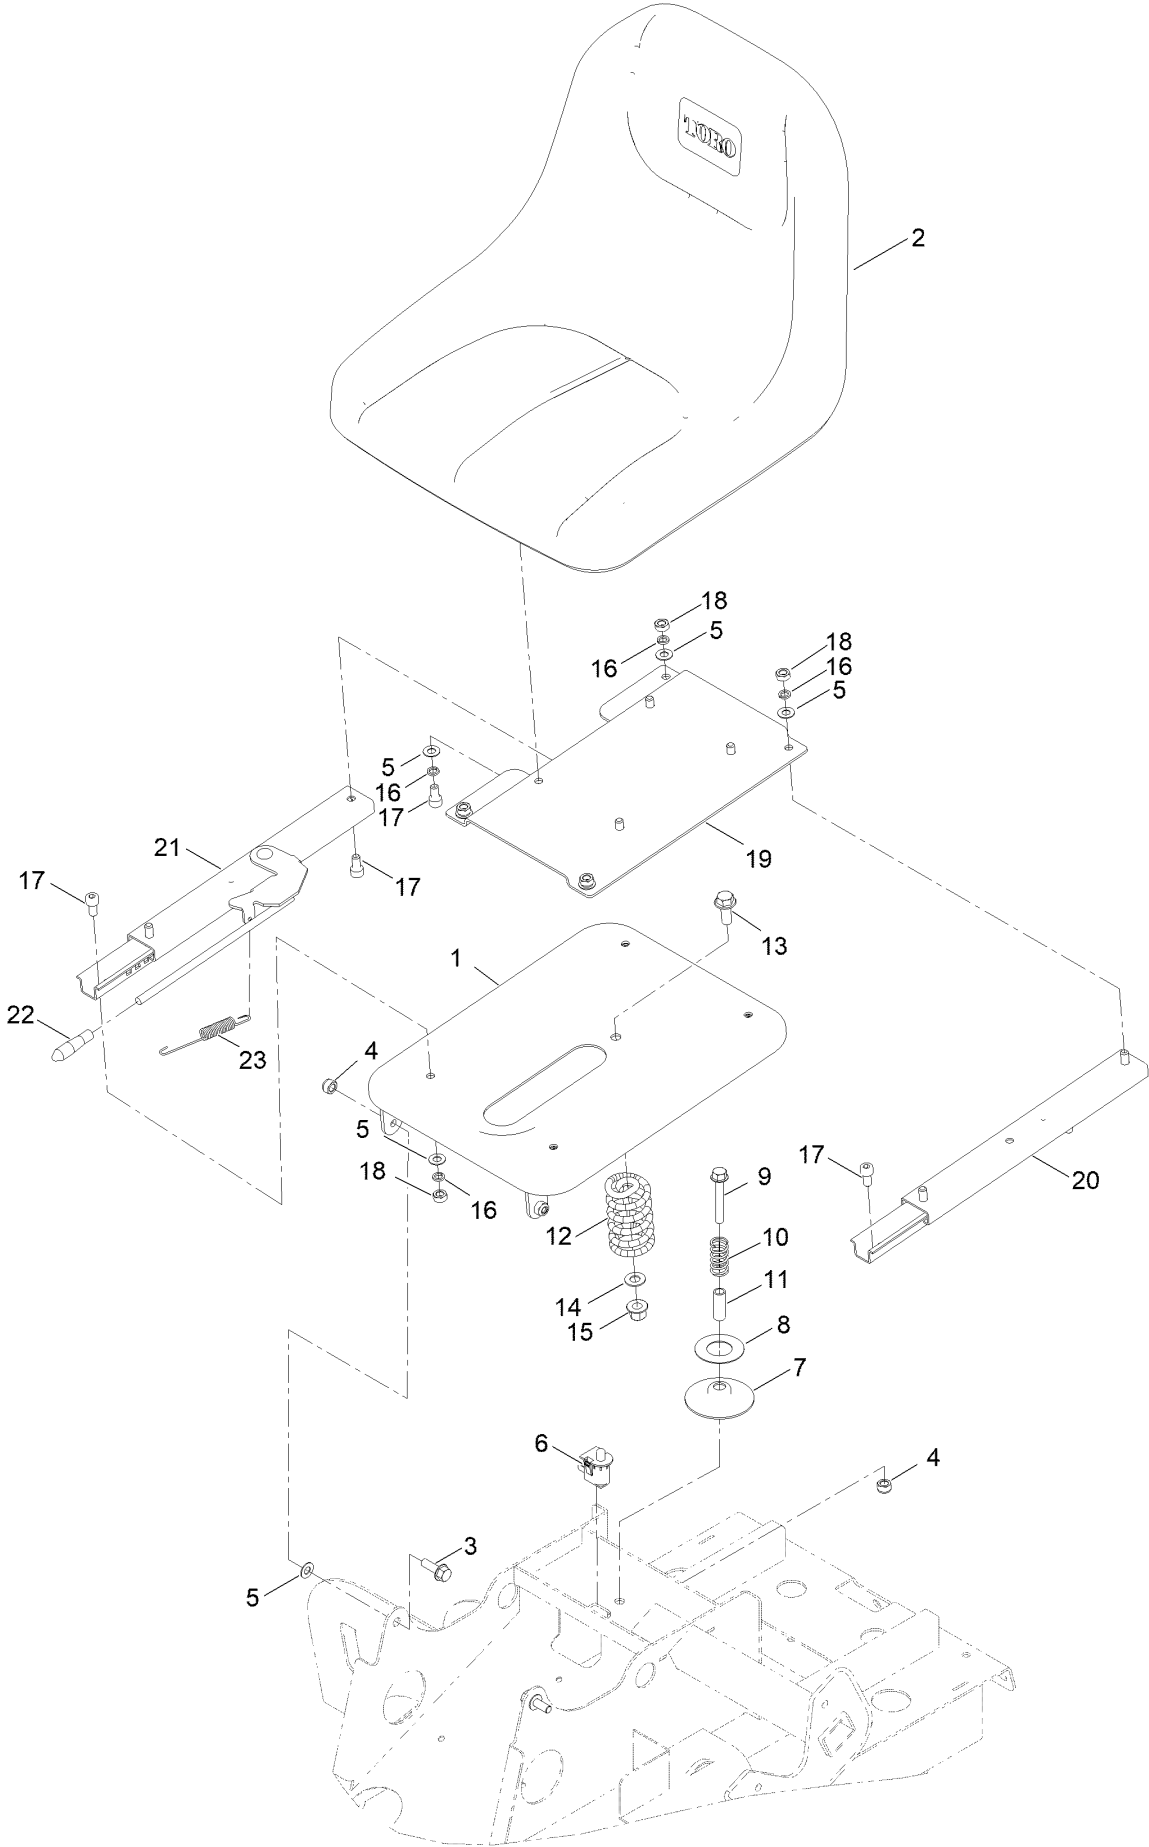

Seat Assembly

Seat Assembly (continued)

<i>Ref.</i>	<i>Part Number</i>	<i>Qty.</i>	<i>Description</i>	<i>Ref.</i>	<i>Part Number</i>	<i>Qty.</i>	<i>Description</i>
1	134-7177	1	Supporting Plate, Seat	13	134-3751	1	Screw-HHF
2	134-6509	1	Seat	14	09479	1	Washer-Plain
3	134-3747	2	Screw-HHF	15	134-3763	1	Nut-Flange, NI
4	09441	3	Nut-Hex, NI	16	03469	12	Washer-Spring
5	ZWP1H000U	14	Washer-Plain	17	134-6334	12	Bolt Seat, Slide Mount
6	134-5951	1	Seat Sensor	18	ZNH1H000U	8	Nut-Hex
7	134-5950	1	Plate, Spring Seat	19	134-5930	1	Mounting Plate, Seat
8	134-5949	1	Washer	20	134-6510	1	Seat Slide ASM, LH
9	134-3749	1	Screw-HHF	21	134-6511	1	Seat Slide ASM, RH
10	134-5946	1	Small Spring, Seat	22	134-5937	1	Adjustment Lever Cap, Seat
11	134-5945	1	Shaft, Spring	23	134-5936	1	Adjustment Spring, Seat
12	134-5940	1	Spring, Seat