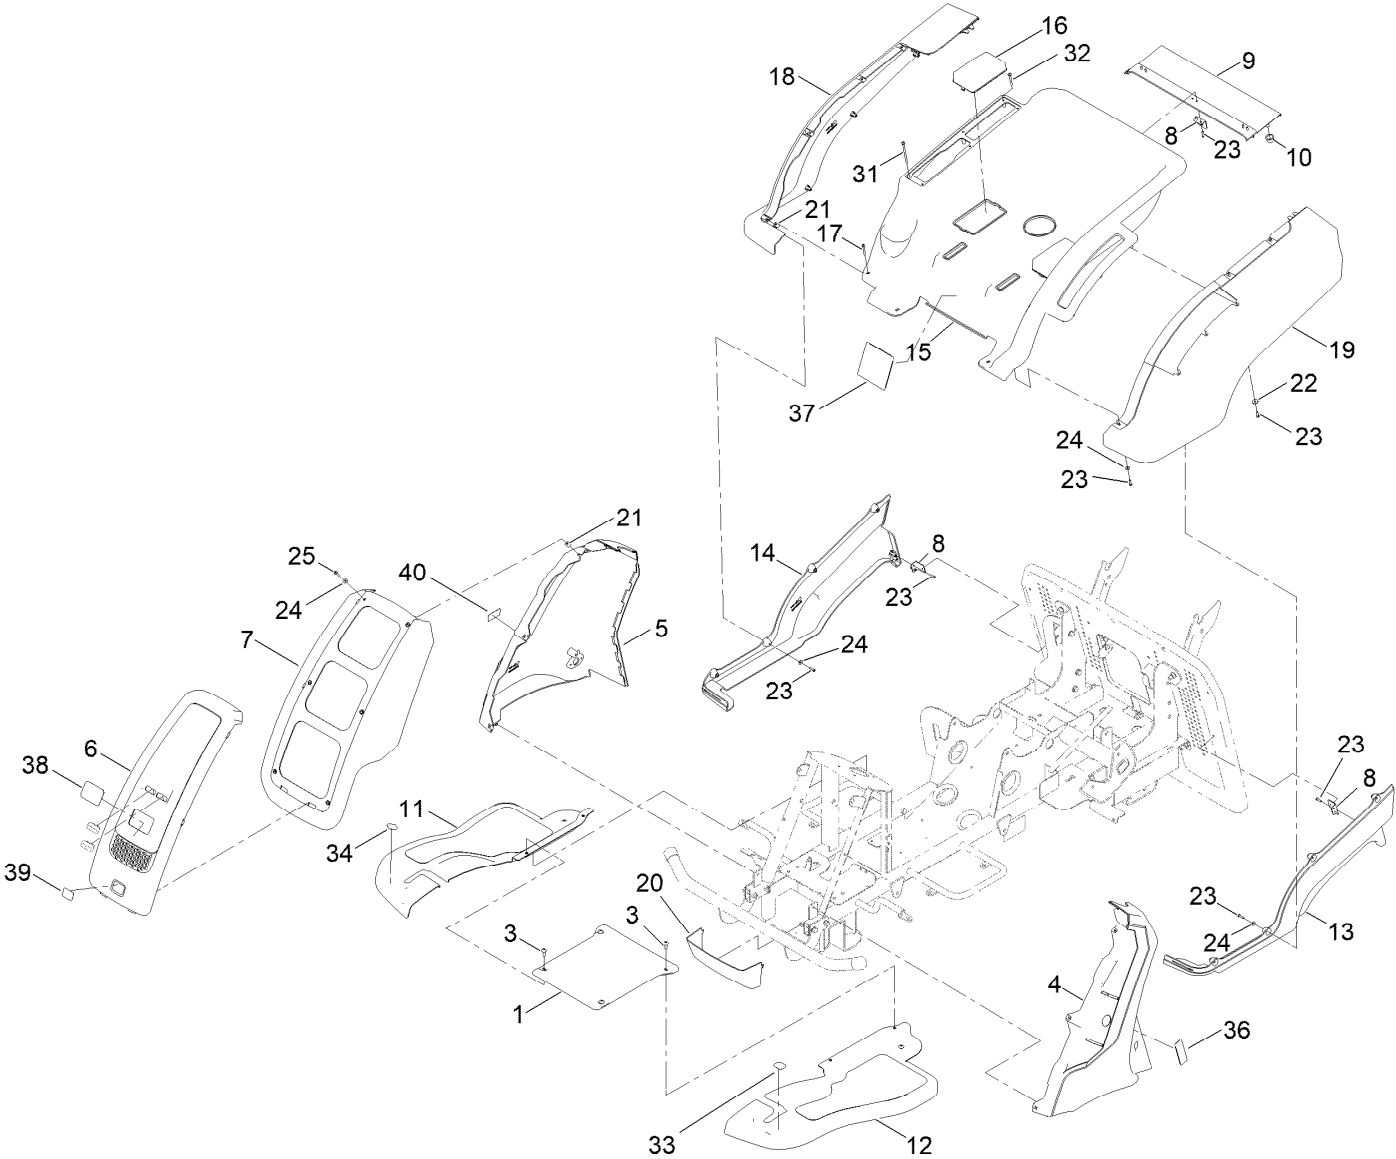

Cover Assembly

Cover Assembly (continued)

<i>Ref.</i>	<i>Part Number</i>	<i>Qty.</i>	<i>Description</i>	<i>Ref.</i>	<i>Part Number</i>	<i>Qty.</i>	<i>Description</i>
1	134-7192	1	Plate, Centre	19	134-7243	1	Bodywork, Cover Left Upper
3	134-7193	6	Bolt	20	134-7246	1	Cover, Front Lower
4	134-7248	1	Cover, Left Rear (Steering)	21	134-5872	10	Clip, Bolt
5	134-7247	1	Cover, Right Rear (Steering)	22	134-5881	3	Washer
6	134-7249	1	Cover, Front (Steering)	23	134-7197	28	Bolt
7	134-7250	1	Cover, Middle (Steering)	24	134-7198	17	Washer
8	134-7194	7	Bracket, Cover Attachment	25	134-7199	6	Bolt
9	134-7241	1	Bodywork, Cover Rear	31	134-7200	1	Bolt
10	134-7240	2	Spacer	32	134-7201	1	Bolt
11	134-7195	1	Panel, Foot (RH)	33	134-6032	1	Decal - Brake
12	134-7196	1	Panel, Foot (LH)	34	134-6033	1	Decal - Traction
13	134-7239	1	Bodywork, Cover Lower Left	35	134-6030	1	Decal - HOC ●
14	134-7238	1	Bodywork, Cover Lower Right	36	134-6565	1	Decal - Parking Brake
15	134-7245	1	Cover, Middle	37	134-6562	1	Decal - Danger
16	134-7244	2	Cover, HOC	38	134-6071	1	Decal - Toro Logo
17	134-5884	1	Bolt PH	39	134-6070	1	Decal - Eriider Battery
18	134-7242	1	Bodywork, Cover Right Upper	40	134-6026	1	Decal - Charging Port

● Not illustrated