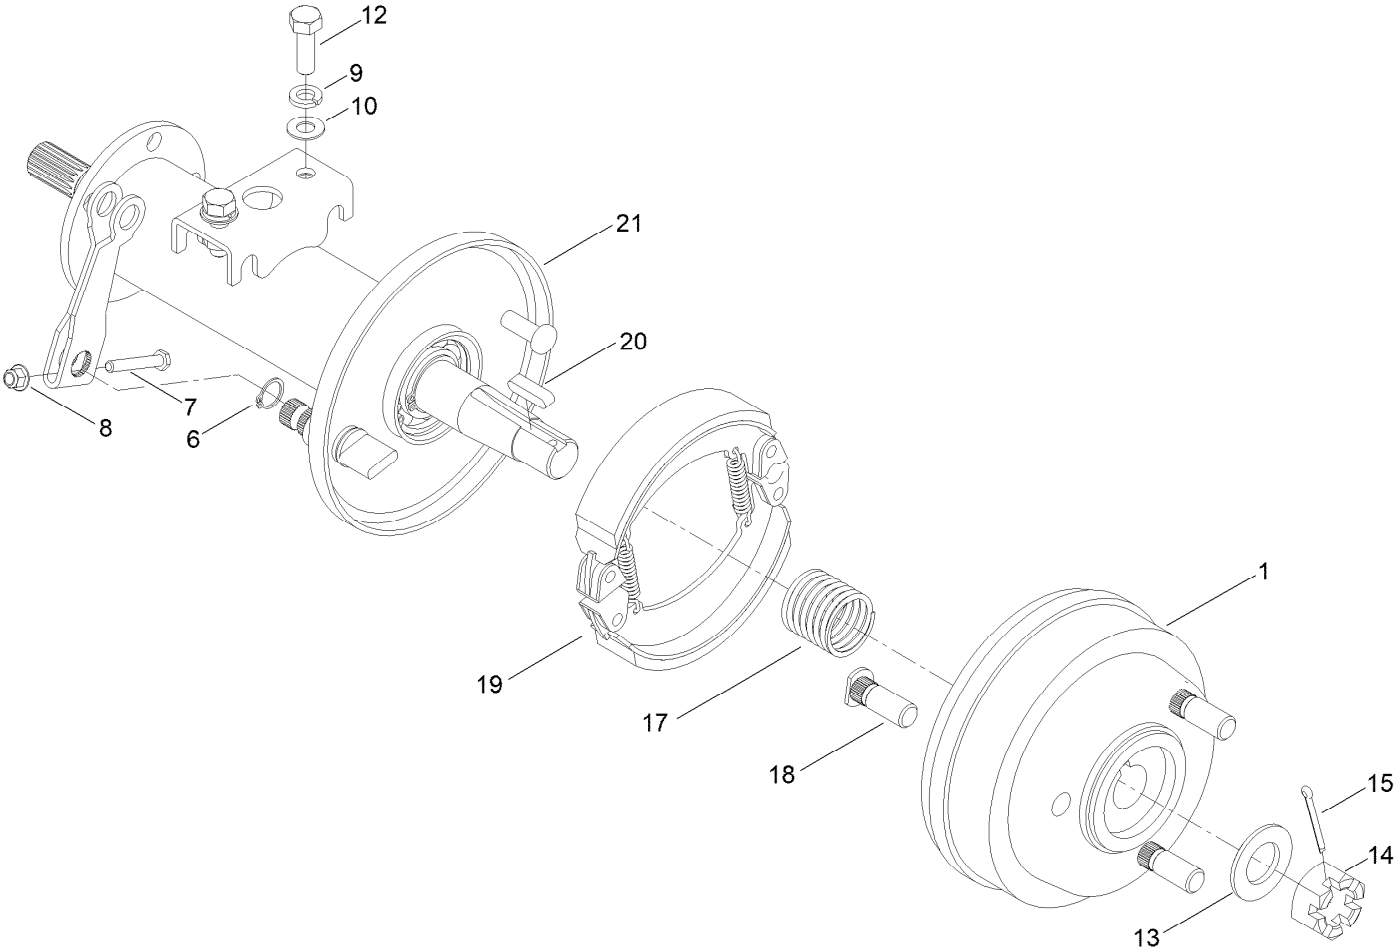

LH Semi Axle Assembly No. 134-6172

LH Semi Axle Assembly No. 134-6172 (continued)

<i>Ref.</i>	<i>Part Number</i>	<i>Qty.</i>	<i>Description</i>	<i>Ref.</i>	<i>Part Number</i>	<i>Qty.</i>	<i>Description</i>
1	134-6173	1	Rear Wheel Mounting Plate ASM	13	134-5766	2	Washer, Rear Wheel
6	134-5784	1	Clip, Connection Brake	14	134-5767	2	Centre Nut, Rear Wheel
7	ZBH1E035U	1	Bolt	15	134-5768	2	Pin, Wheel Nut
8	134-3738	1	Nut-Flange, NI	17	134-7790	1	Spring, Rear Axle
9	134-5778	1	Spring Washer	18	134-7791	3	Bolt, Rear Axle
10	ZWP1H000U	1	Washer-Plain	19	134-7792	1	Brake Pad, Rear Axle
12	03162	1	Screw-HH	20	134-7793	1	Key, Rear Axle
				21	134-8092	1	Parts, Rear Axle