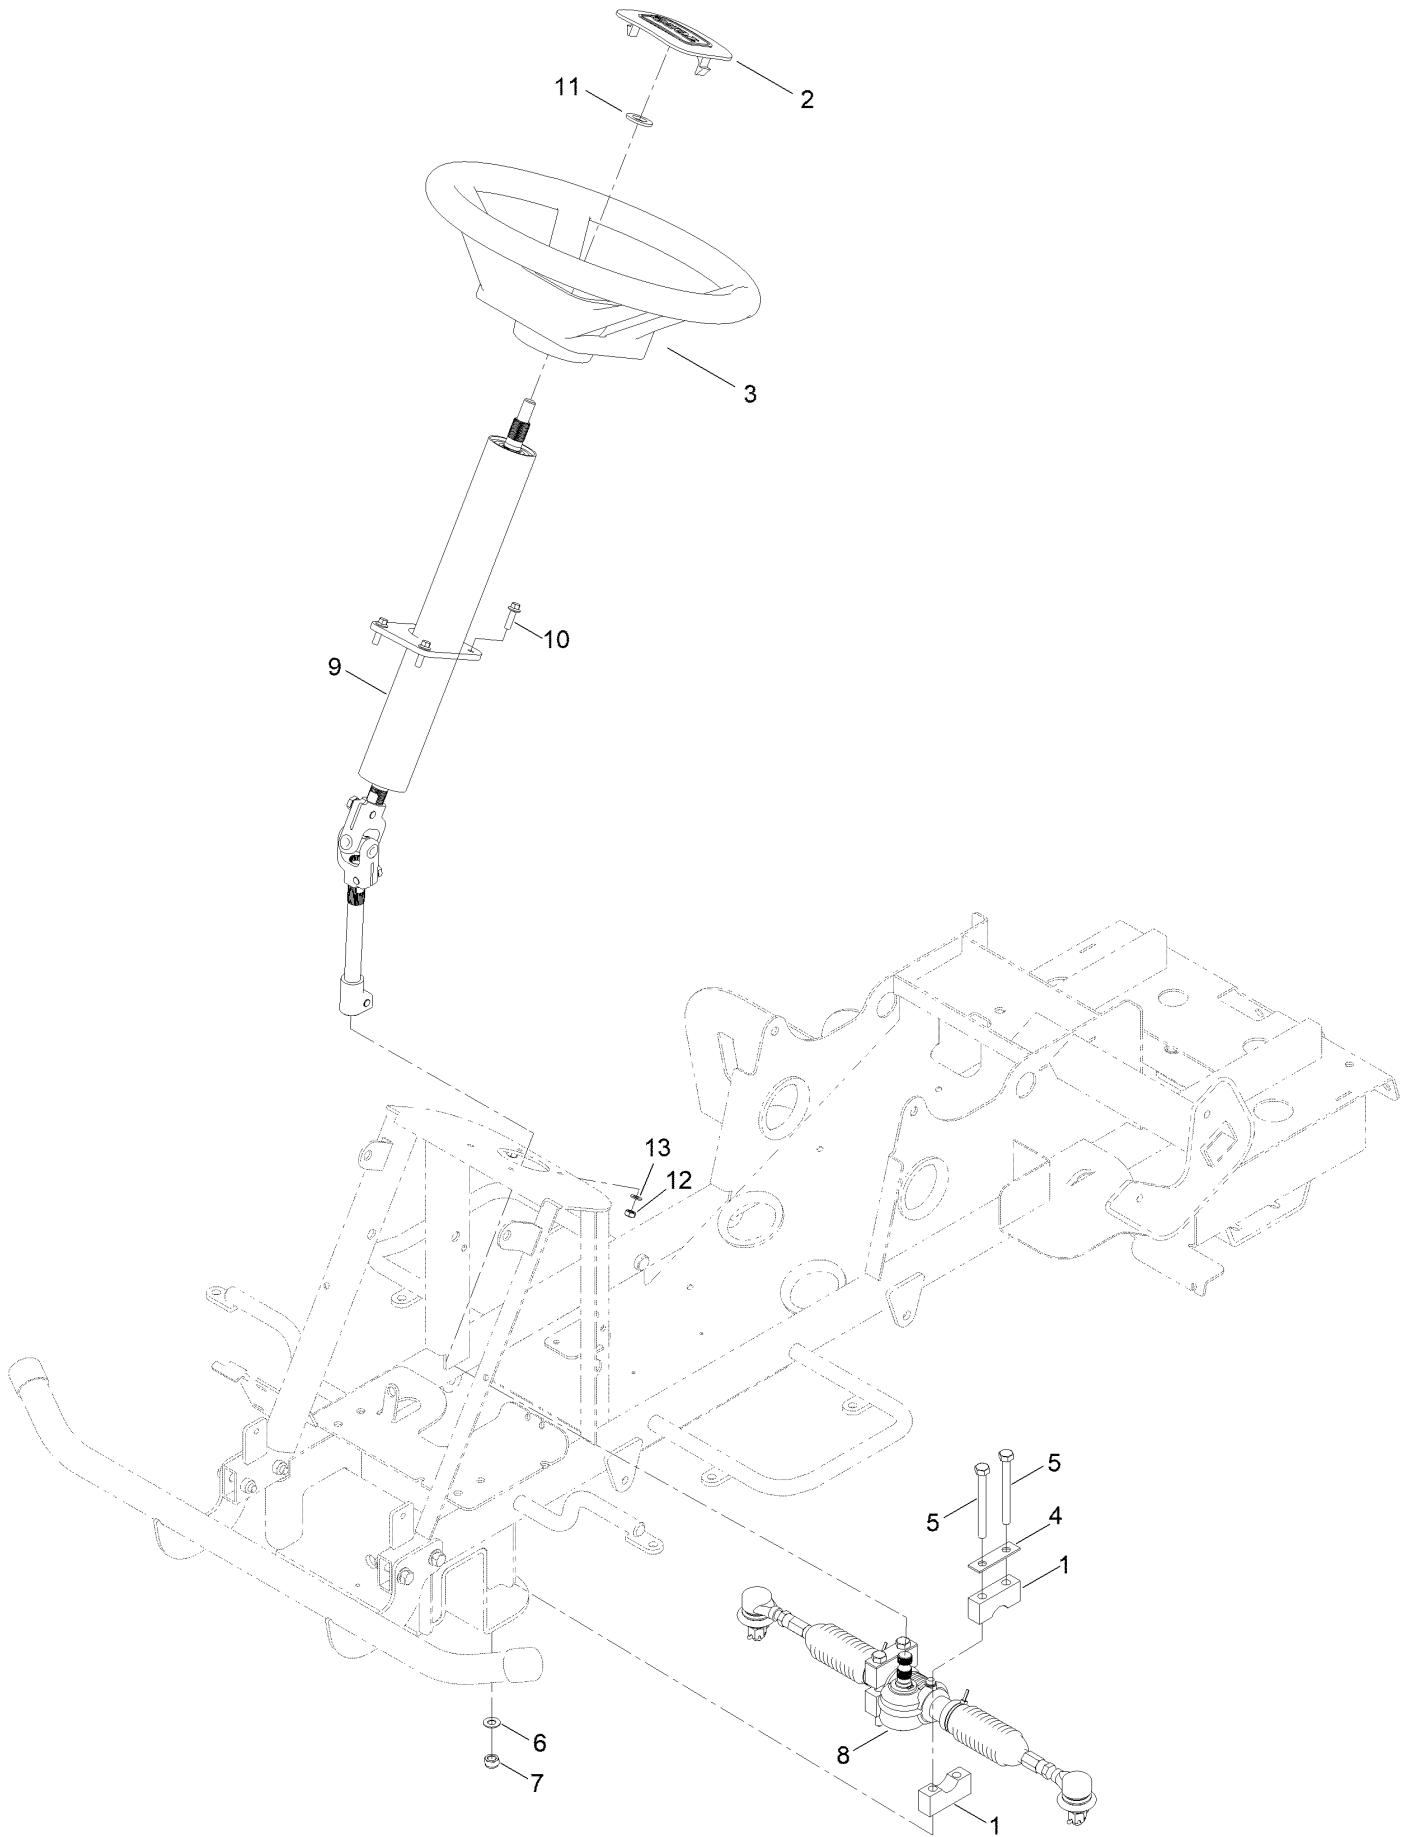

Steering Column Assembly

Steering Column Assembly (continued)

<i>Ref.</i>	<i>Part Number</i>	<i>Qty.</i>	<i>Description</i>	<i>Ref.</i>	<i>Part Number</i>	<i>Qty.</i>	<i>Description</i>
1	134-5849	4	Mounting Block, Steering Rack	7	09441	4	Nut-Hex, NI
2	134-7188	1	Cover, Steering Wheel	8	134-6201	1	Steering Rack ASM
3	134-7189	1	Steering Wheel	9	134-7190	1	Upper Steering ASM
4	134-5850	4	Plate, Mounting Block	10	134-5864	4	Bolt
5	ZBH1H080U	4	Bolt	11	09488	1	Washer
6	ZWP1H000U	4	Washer-Plain	12	134-5865	4	Nut
				13	ZWP1F000U	4	Washer