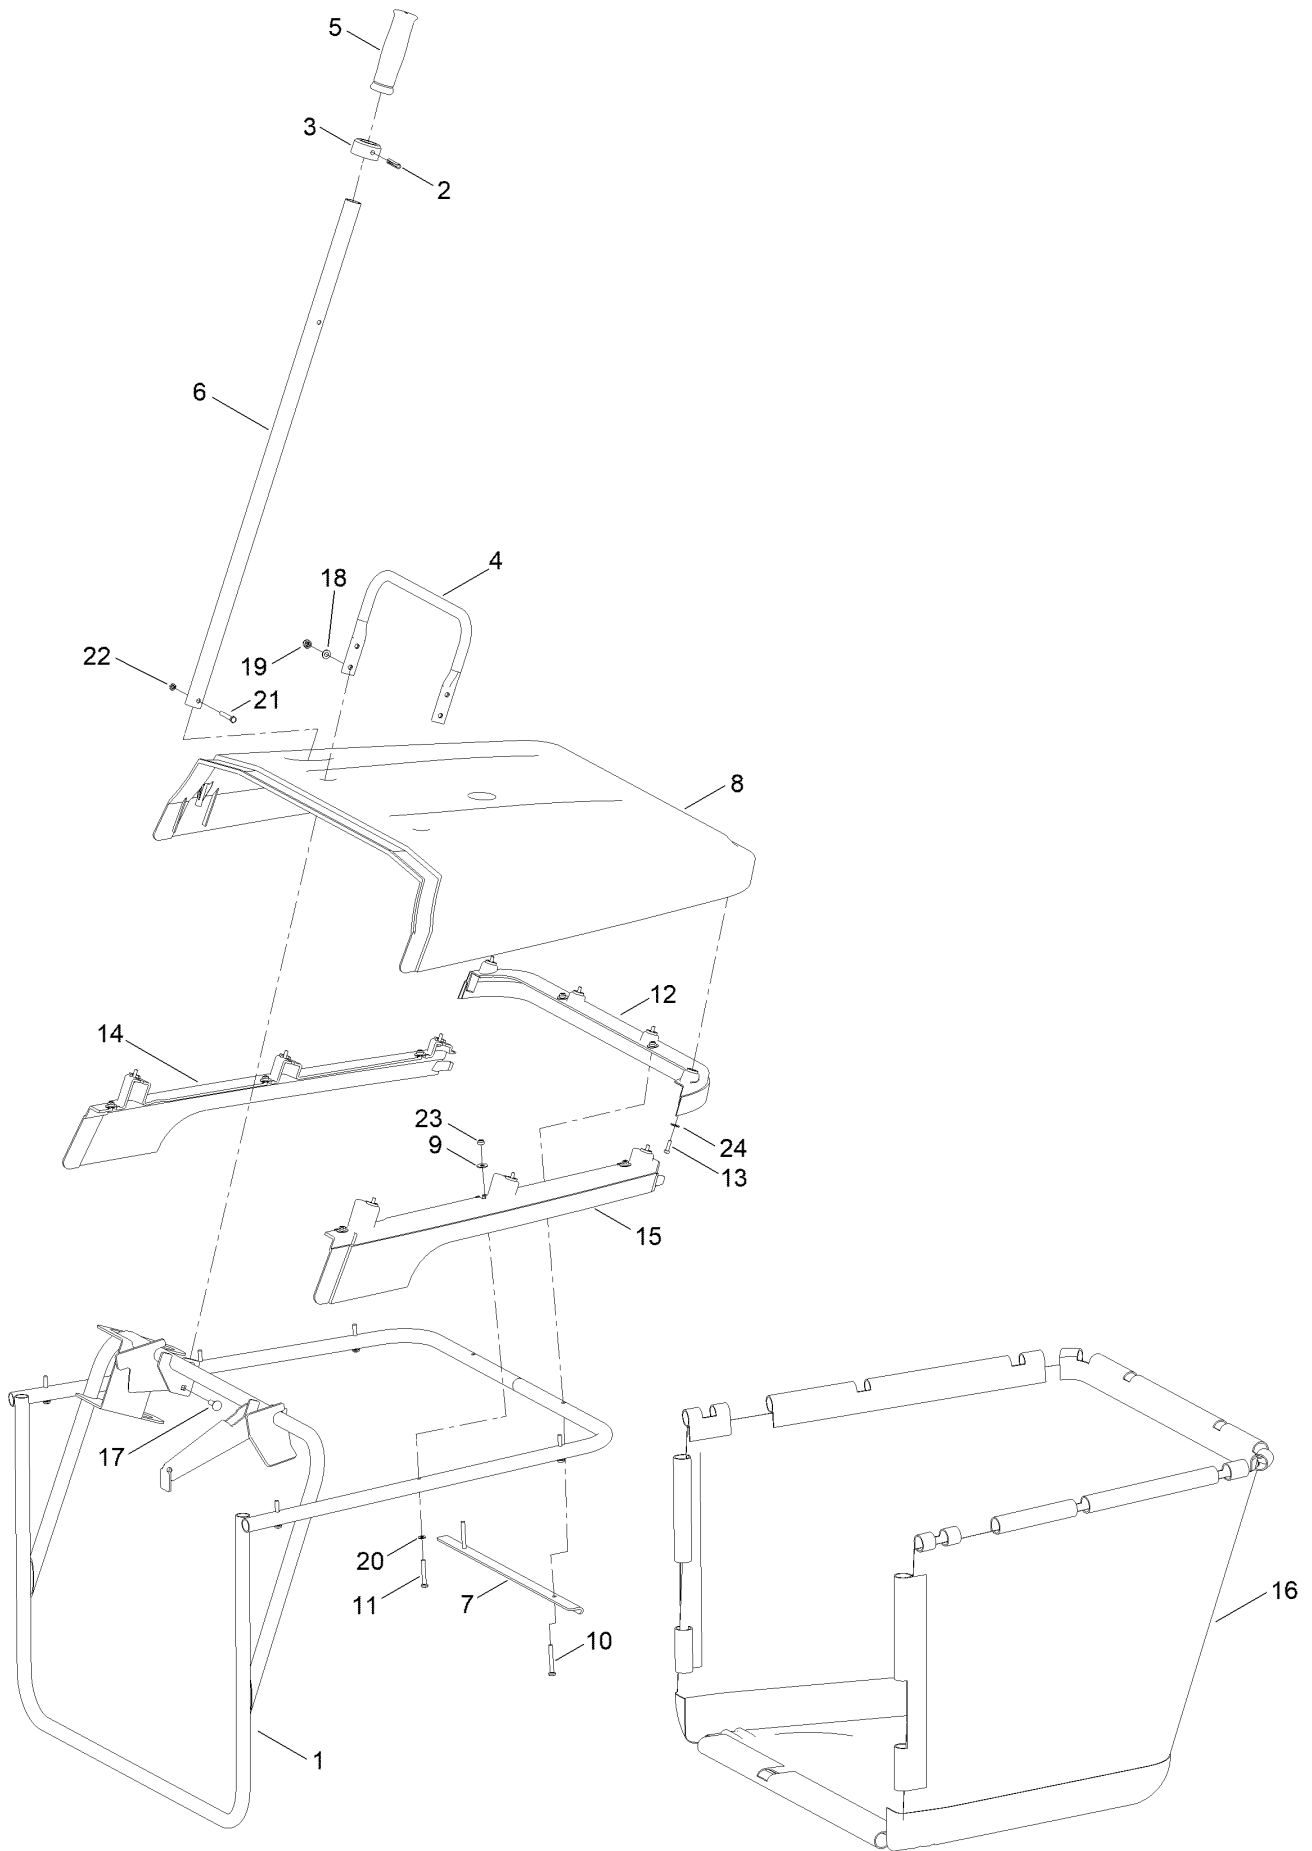

Grass Bag Assembly No. 134-7160

Grass Bag Assembly No. 134-7160 (continued)

<i>Ref.</i>	<i>Part Number</i>	<i>Qty.</i>	<i>Description</i>	<i>Ref.</i>	<i>Part Number</i>	<i>Qty.</i>	<i>Description</i>
1	134-7161	1	Frame, Grassbag	13	134-7173	10	Bolt
2	134-7162	1	Pin, Grassbag Lever	14	134-7174	1	Cover, LH
3	134-7163	1	Sleeve, Grassbag Lever	15	134-7175	1	Cover, RH
4	134-7164	1	Handle	16	134-7176	1	Fabric, Grassbag
5	134-7165	1	Lever Handle	17	09668	4	Bolt-Coach
6	134-7166	1	Lever Bar	18	ZWP1F000U	4	Washer
7	134-7167	1	Plate, Holding	19	09438	6	Nut-Nyloc
8	134-7168	1	Cover, Top	20	09470	6	Washer
9	134-7169	8	Washer	21	ZBH1E035U	1	Bolt
10	134-7170	2	Bolt	22	09746	1	Nut-Lock
11	134-7171	6	Bolt	23	09430	8	Nut-Nyloc
12	134-7172	1	Cover, Rear Top	24	134-5880	10	Washer