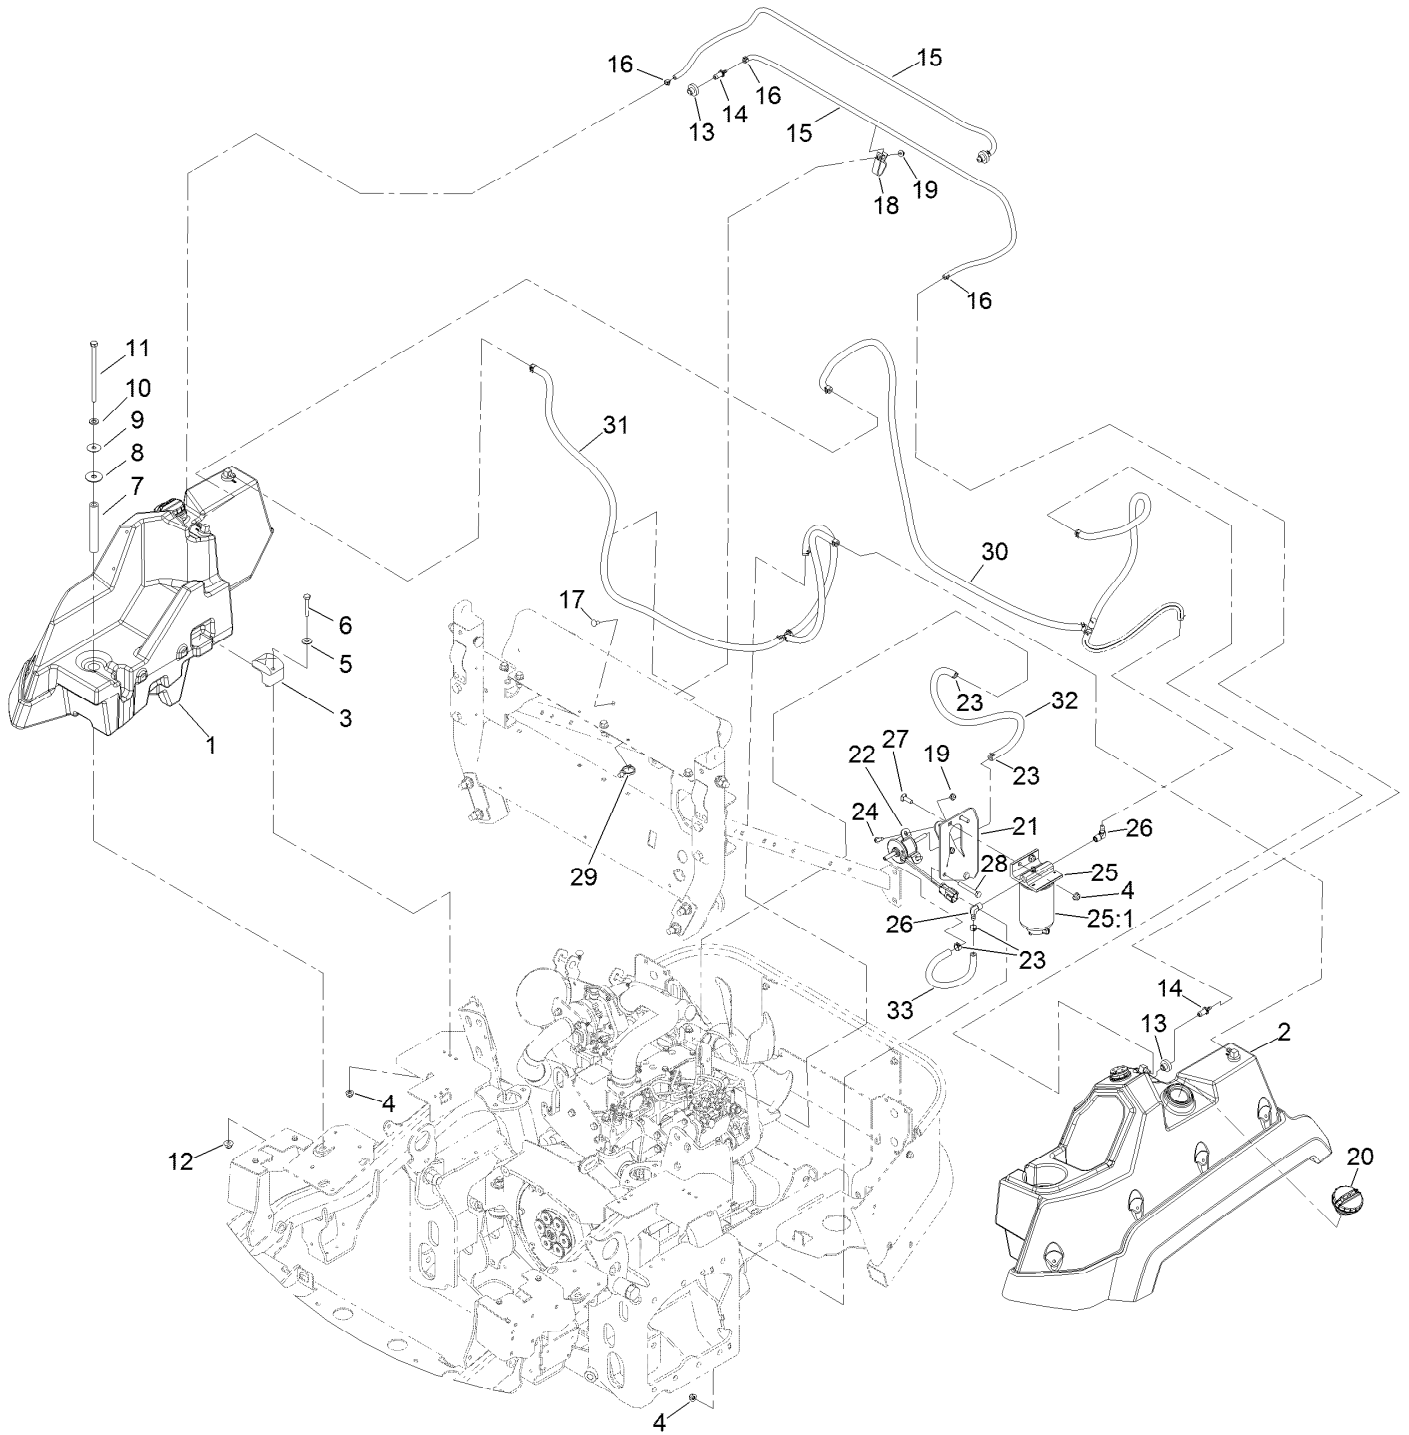

Fuel System Assembly

Fuel System Assembly (continued)

<i>Ref.</i>	<i>Part Number</i>	<i>Qty.</i>	<i>Description</i>	<i>Ref.</i>	<i>Part Number</i>	<i>Qty.</i>	<i>Description</i>
1	142-8638	1	RH Fuel Tank ASM	19	104-7201	5	Nut-HF, NI
2	142-8637	1	LH Fuel Tank ASM	20	135-2715	2	Cap-Fuel, Diesel
3	107-4543	4	Clamp	21	135-0166-03	1	Bracket-Filter And Pump, Fuel
4	104-8300	8	Nut-HF, NI	22	121-5613	1	Pump-Fuel, Electric
5	3256-3	4	Washer-Flat	23	92-2379	4	Clamp-Hose
6	322-21	4	Screw-HH	24	32105-15	2	Screw-HWH
7	126-8335	2	Tube-Spacer	25	110-9044	1	Separator-Filter
8	95-1905	2	Washer-Rubber	25:1	110-9049	1	Filter-Spin On, Fuel/Water
9	105-6814	2	Washer-Plain	26	353-781	2	Fitting-HYD, 90
10	3256-24	2	Washer-Flat	27	3230-22	2	Screw-CARR
11	323-22	2	Screw-HH	28	322-11	2	Screw-HH
12	104-8301	2	Nut-HF, NI	29	32180-030	1	Clip-Tie
13	46-6560	2	Bushing	30	135-0510	1	Line-Fuel, Suction
14	116-4630	2	Fitting-Orifice, Straight	31	135-0511	1	Line-Fuel, Return
15	117-6395	2	Hose-Vent, Tank	32	109-0308	1	Hose-Fuel
16	2412-80	4	Clamp-Hose	33	110-4105	1	Hose-Fuel
17	3229-11	3	Screw-CARR				
18	92-5753	3	Clamp-Hose