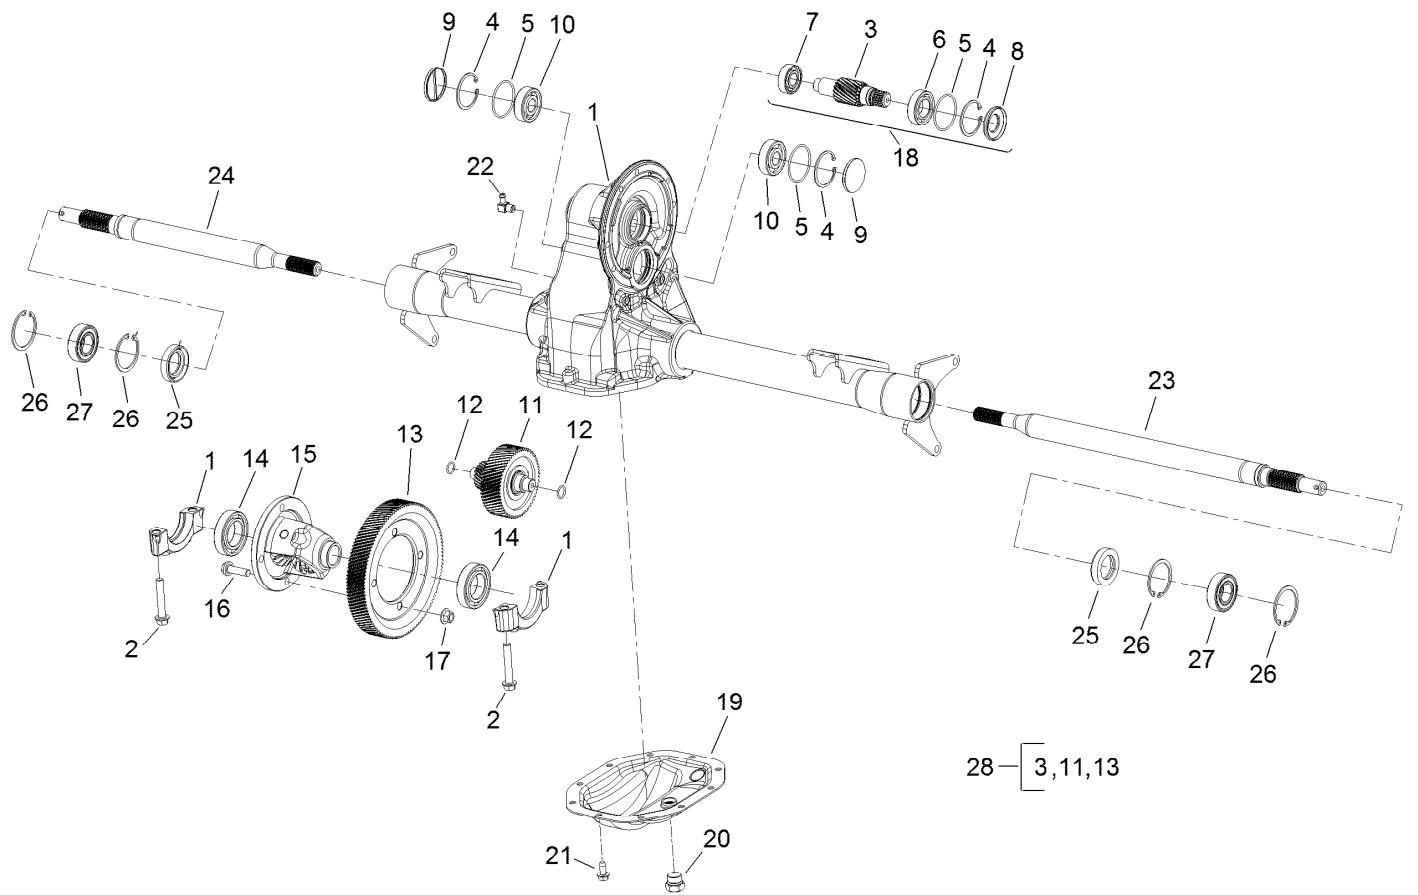

Transaxle Assembly No. 136-6340

Ref.	Part Number	Qty.	Description	Ref.	Part Number	Qty.	Description
1	133-2447	1	Housing-Axle	15	133-2461	1	Differential ASM
2	133-2448	4	Bolt-Cap, Bearing	16	133-2462	4	Bolt-HHF
3	133-2485	1	Gear-Input	17	133-2463	4	Nut-Lock
4	133-2450	3	Ring-Retaining	18	133-2487	1	Input Gear Kit
5	133-2451	3	O-Ring	19	136-6341	1	Plate-Cover
6	133-2452	1	Bearing-Ball	20	133-2466	1	Plug-HH
7	133-2453	1	Bearing-Ball	21	133-2467	10	Screw-Tapping
8	133-2454	1	Seal-Oil	22	133-2468	1	Elbow-Hose
9	133-2455	2	Plug-Cap, End	23	133-2469	1	Shaft-Axle, LH
10	133-2456	2	Bearing-Ball	24	133-2470	1	Shaft-Axle, RH
11	133-2486	1	Intermediate Gear ASM	25	112-3140	2	Seal-Oil
12	133-2458	2	O-Ring	26	133-2472	4	Ring-Retaining
13	133-2459	1	Gear-Drive, Final	27	108-2425	2	Bearing-Ball
14	133-2460	2	Bearing-Ball	28	108-2409	1	Internal Gear Kit