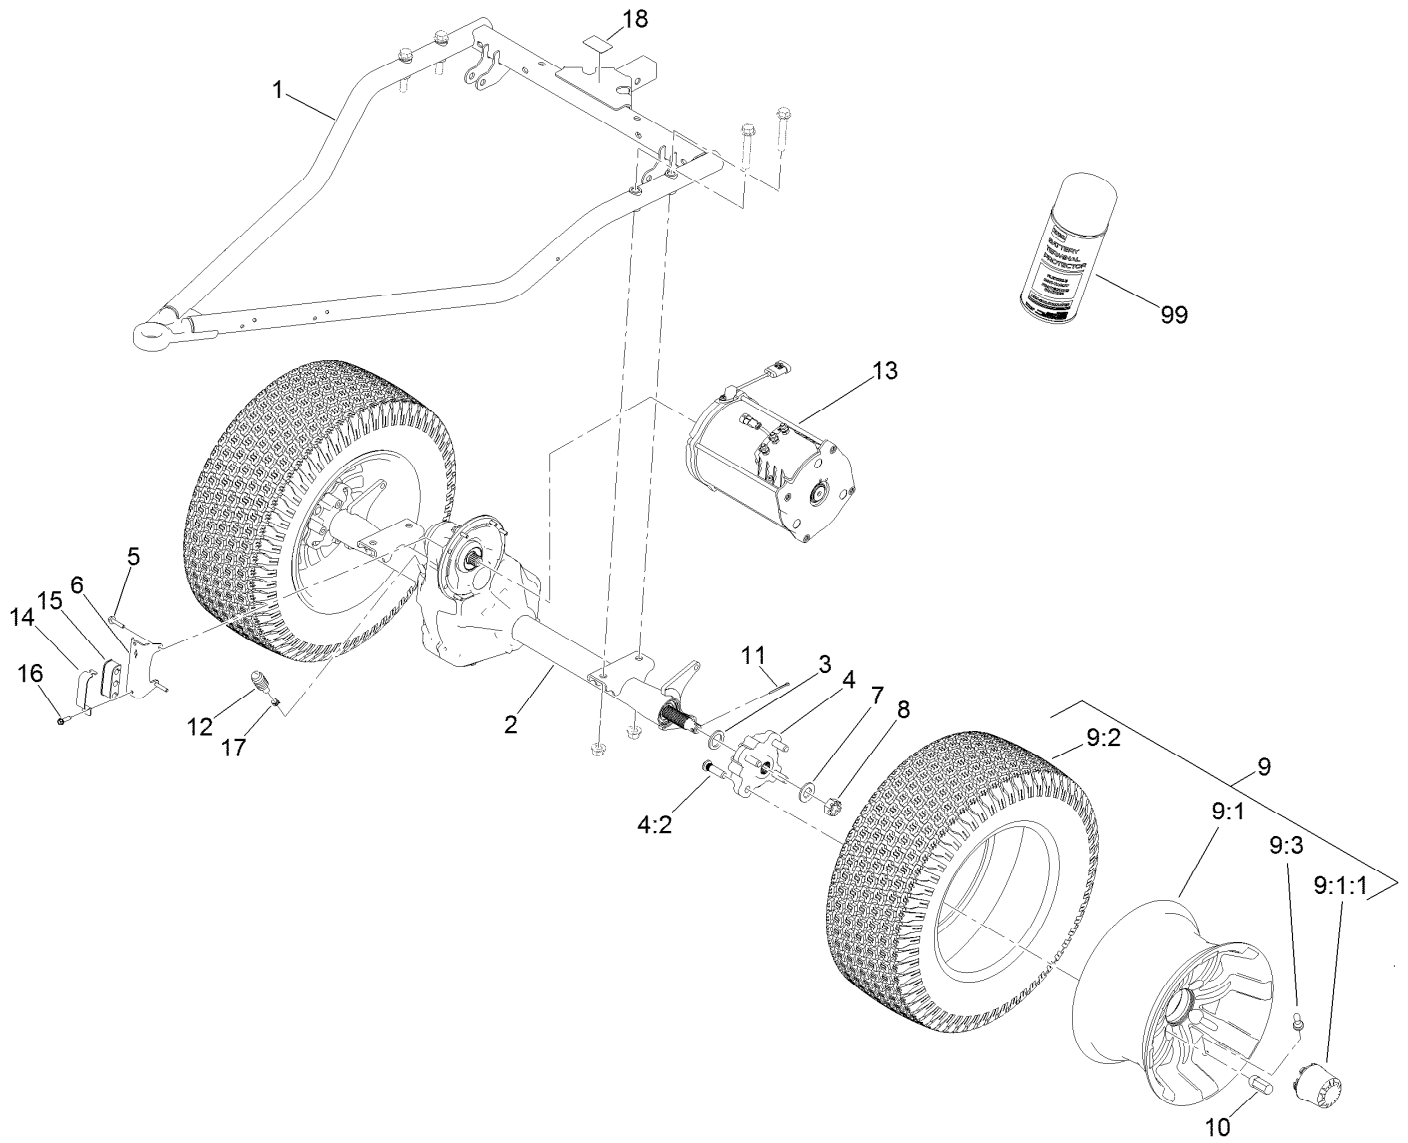

Rear Wheel and Transaxle Assembly

Ref.	Part Number	Qty.	Description	Ref.	Part Number	Qty.	Description
1	140-2568-03	1	Gtx-E Swing Arm ASM [black]	9:1:1	140-4570	1	Cap-Aluminum Wheel
2	136-6340	1	Transaxle ASM	9:2	120-3271	1	Tire
3	131-8570	2	Spacer-Hardened	9:3	232-27	1	Stem-Valve
4	140-9951	2	Rear Hub ASM	10	139-3603	8	Nut-Lug
4:2	10-6830	4	Stud-Type, Drive	11	1-806800	2	Pin-Cotter
5	33103-030	6	Screw-HHF	12	127-8859	1	Bellows-Breather
6	131-8416	1	Bracket-Cable	13	137-6936	1	Motor-AC
7	92-5836	2	Washer	14	131-8482	1	Retainer-Isolator
8	32136-5	2	Nut-Hex, Slotted	15	131-8420	1	Isolator-Clamp
9	139-4649	2	Aluminum Whl And Tire ASM	16	49-2040	1	Screw-HWHTF
9:1	139-4601	1	Wheel-Aluminum	17	2412-146	1	Clamp-Hose
				18	137-9984	1	Decal-Load, Towing
				99	107-0392	1	Protection-Terminal, Aerosol