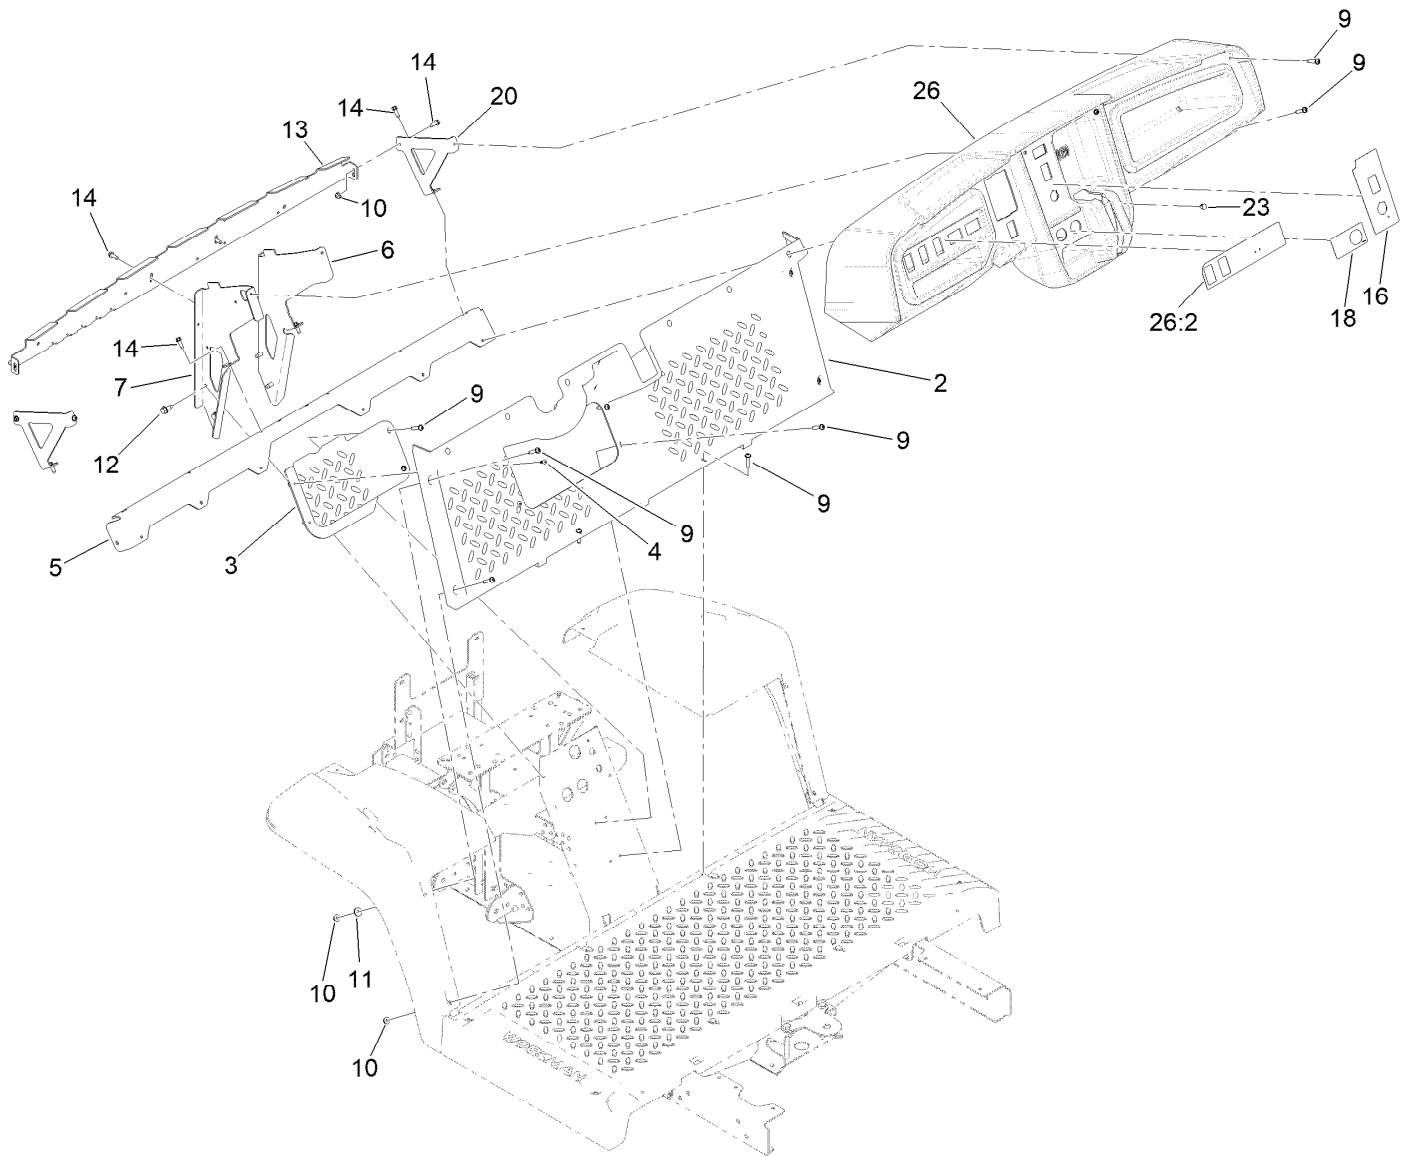

Dash Assembly

<i>Ref.</i>	<i>Part Number</i>	<i>Qty.</i>	<i>Description</i>	<i>Ref.</i>	<i>Part Number</i>	<i>Qty.</i>	<i>Description</i>
2	127-7846	1	Footboard	13	131-8568-03	1	Reinforcement-Dash
3	127-7847	1	Cover-Footboard	14	49-2040	8	Screw-HWHTF
4	107-7461	2	Screw-Plastite	16	145-2263	1	Decal-Control Panel, Electric
5	127-7831-03	1	Angle	18	131-8493	1	Decal-USB
6	131-8336-03	1	Bracket-Dash, RH	20	131-8569-03	2	Bracket-Dash, Side
7	145-2094-03	1	Bracket-Dash, LH	23	104-9368	1	Plug-Dome
9	132-6777	20	Screw-Twh Thd Roll	26:2	145-2098	1	Dash-Gtx Lithium
10	104-7201	6	Nut-HF, NI	26:2	145-2261	1	Decal-Dashboard, Gtx
11	3256-2	2	Washer-Flat				
12	32144-70	4	Screw-HWHTF