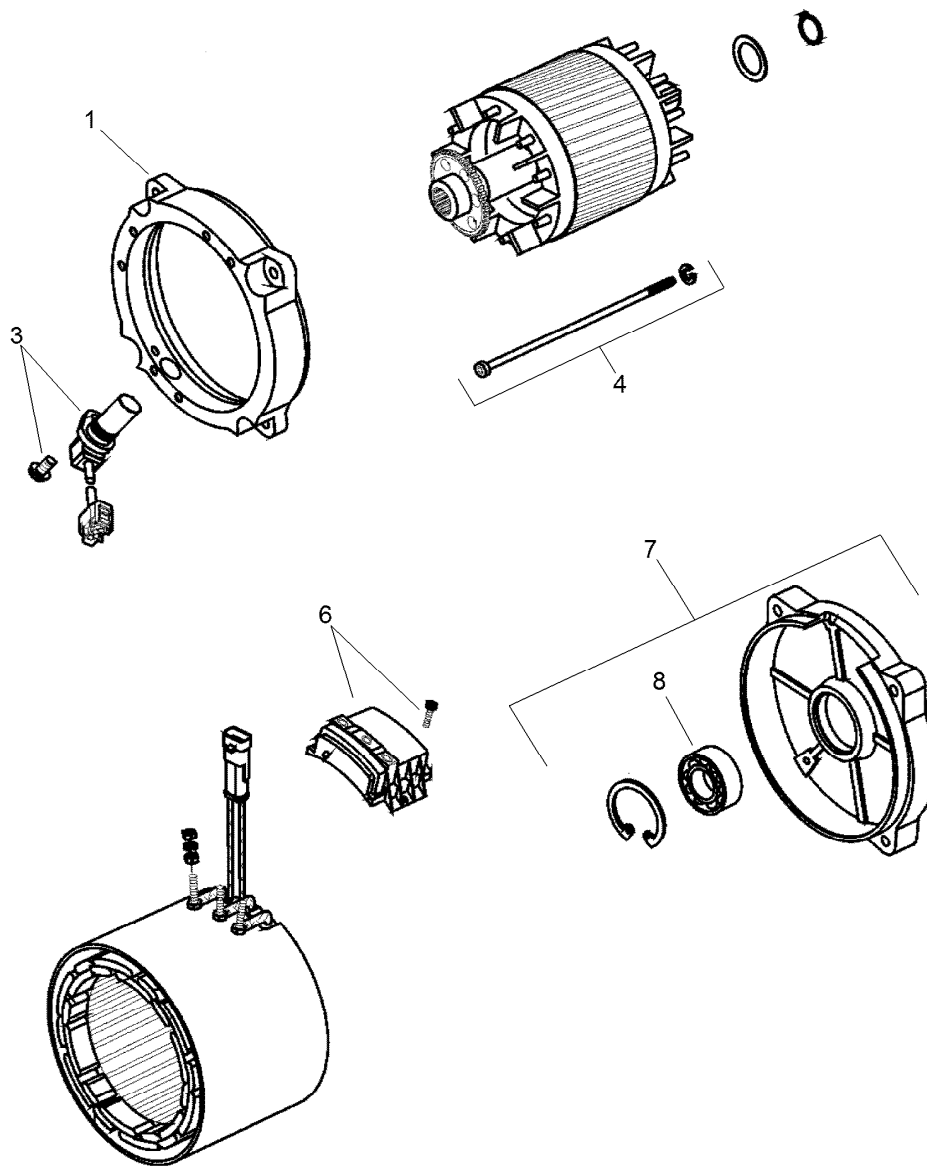

Electric Motor Assembly No. 137-6936

Ref.	Part Number	Qty.	Description
1	132-4924	1	Bracket-End, Drive
3	132-4925	1	Sensor
4	132-4926	1	Screw
6	132-4927	1	Plate-Connection
7	132-4928	1	Bracket-End, Rear
8	132-4929	1	Bearing