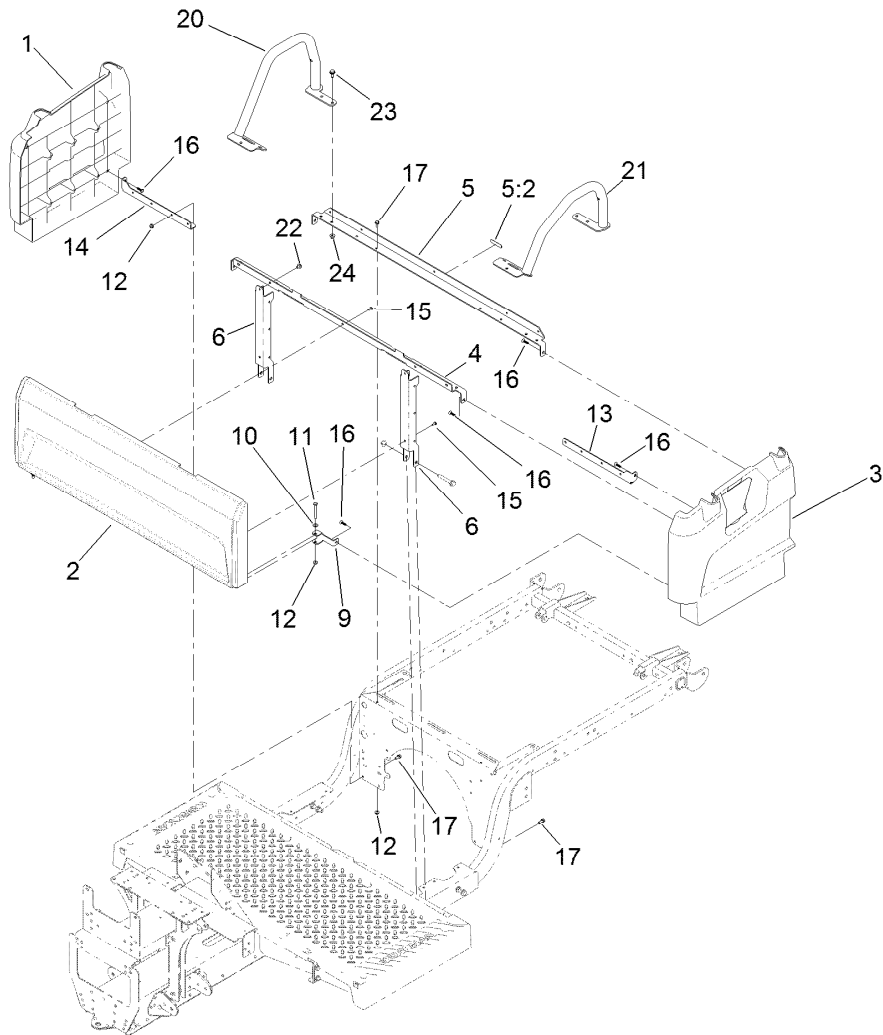

Seatbase Assembly

<i>Ref.</i>	<i>Part Number</i>	<i>Qty.</i>	<i>Description</i>	<i>Ref.</i>	<i>Part Number</i>	<i>Qty.</i>	<i>Description</i>
1	127-7805	1	Side-Base, Seat (RH)	13	127-7842-03	1	Bracket-Support, Side (LH)
2	133-7188	1	Panel-Base, Seat	14	127-7843-03	1	Bracket-Support, Side (RH)
3	127-7807	1	Side-Base, Seat (LH)	15	112-6349	5	Screw-HWH
4	133-7345-03	1	Support-Seat	16	120-2349	8	Screw
5	137-6991	1	Seat Support ASM	17	3234-33	6	Screw-HHF
5:2	120-9570	1	Decal-Warning	20	131-8352-05	1	Restraint-Hip, RH
6	127-7841-03	2	Channel-Support, Seat	21	131-8353-05	1	Restraint-Hip, LH
9	127-7844-03	2	Clamp-Plate, Floor	22	46-6810	2	Screw And Washer ASM
10	3256-22	2	Washer-Flat	23	32144-70	6	Screw-HWHTF
11	321-18	2	Screw-HH	24	104-8300	6	Nut-HF, NI
12	104-7201	8	Nut-HF, NI