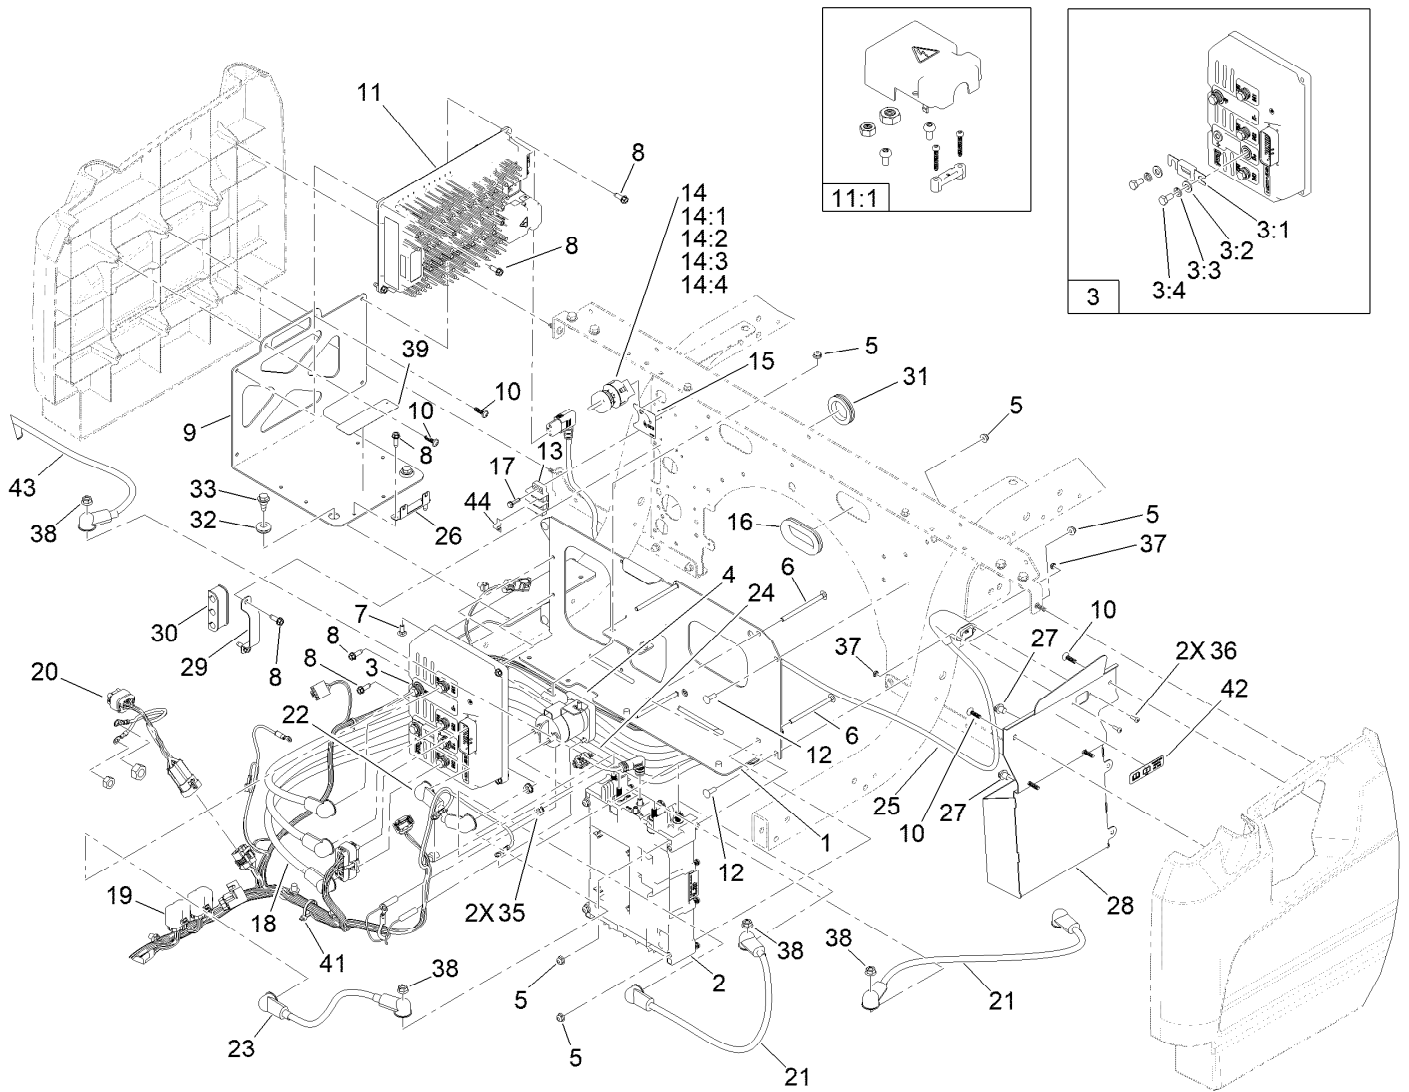

Controller and Charger Assembly

Ref.	Part Number	Qty.	Description	Ref.	Part Number	Qty.	Description
1	139-4639-03	1	Bracket-Controller, Lithium	14	110-2580	1	Switch-Key, Supervisor
2	137-9651	1	Controller	14:1		1	Switch-Key ●
3	139-4600	1	Controller-Sevcon	14:2	108-8660	1	Nut-Mounting
3:1	131-8494	1	Fuse-425 Amp	14:3	110-5221	1	Set-Key, Supervisor
3:2	33094-00	6	Washer-Plain	14:4	108-8659	1	Washer-Backup
3:3	3253-4	6	Washer-Lock	15	131-8527	1	Decal-Mode
3:4	33114-016	6	Screw-HH	16	240-12	1	Grommet-Rubber
4	104-7136	1	Contactora-Trombeta	17	100-4351	2	Screw-HWH
5	104-7201	10	Nut-HF, NI	18	122-1718	3	Battery-Cable, Positive ASM
6	139-4633	4	Screw-Carriage	19	122-2488	1	Harness-Wire, Gtx-E, Samsung Li, Main
7	3229-11	2	Screw-CARR	20	122-1918	1	Harness-Wire, Gtx-Li Charger Interface
8	49-2040	12	Screw-HWHTF	21	122-1741	2	Cable-Battery, Positive ASM
9	139-4629-03	1	Bracket-Charger, Lithium	22	122-1743	1	Cable-Battery, Positive ASM
10	120-2349	6	Screw	23	122-1745	1	Cable-Battery, Negative ASM
11	139-4645	1	Charger-48V Onboard				
11:1	140-2494	1	Charger Kit-Service				
12	1-807512	4	Bolt-CARR				
13	42862	1	Block-Terminal, Ground				

● Not serviced separately