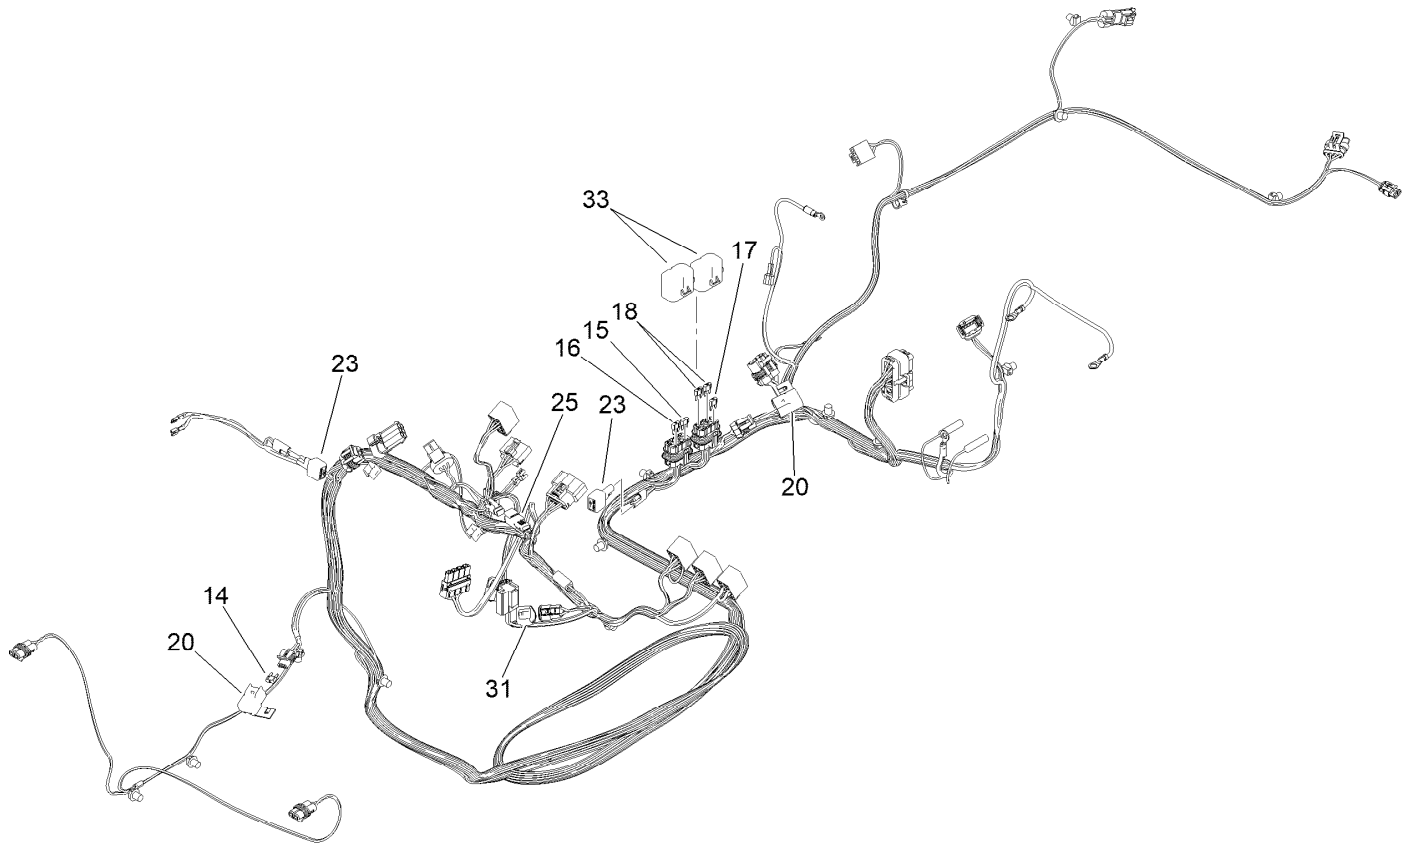

Main Wire Harness Assembly No. 122-2488

<i>Ref.</i>	<i>Part Number</i>	<i>Qty.</i>	<i>Description</i>
14	121-8875	1	Fuse-Mini Blade, 2 Amp
15	121-8864	1	Fuse-Mini Blade, 5 Amp
16	121-8866	1	Fuse-Mini Blade, 10 Amp
17	121-8880	1	Fuse-Mini Blade, 10 Amp
18	121-8882	2	Fuse-Mini Blade, 20 Amp
20	32180-101	2	Cover-Fuse, Single
23	100-4918	2	Diode
25	32180-282	1	Resistor-120 Ohm
31	32180-089	1	Cap-Plug, 3 Way
33	32180-195	2	Cover-Cooper-Bussmann, Cfh (Short)