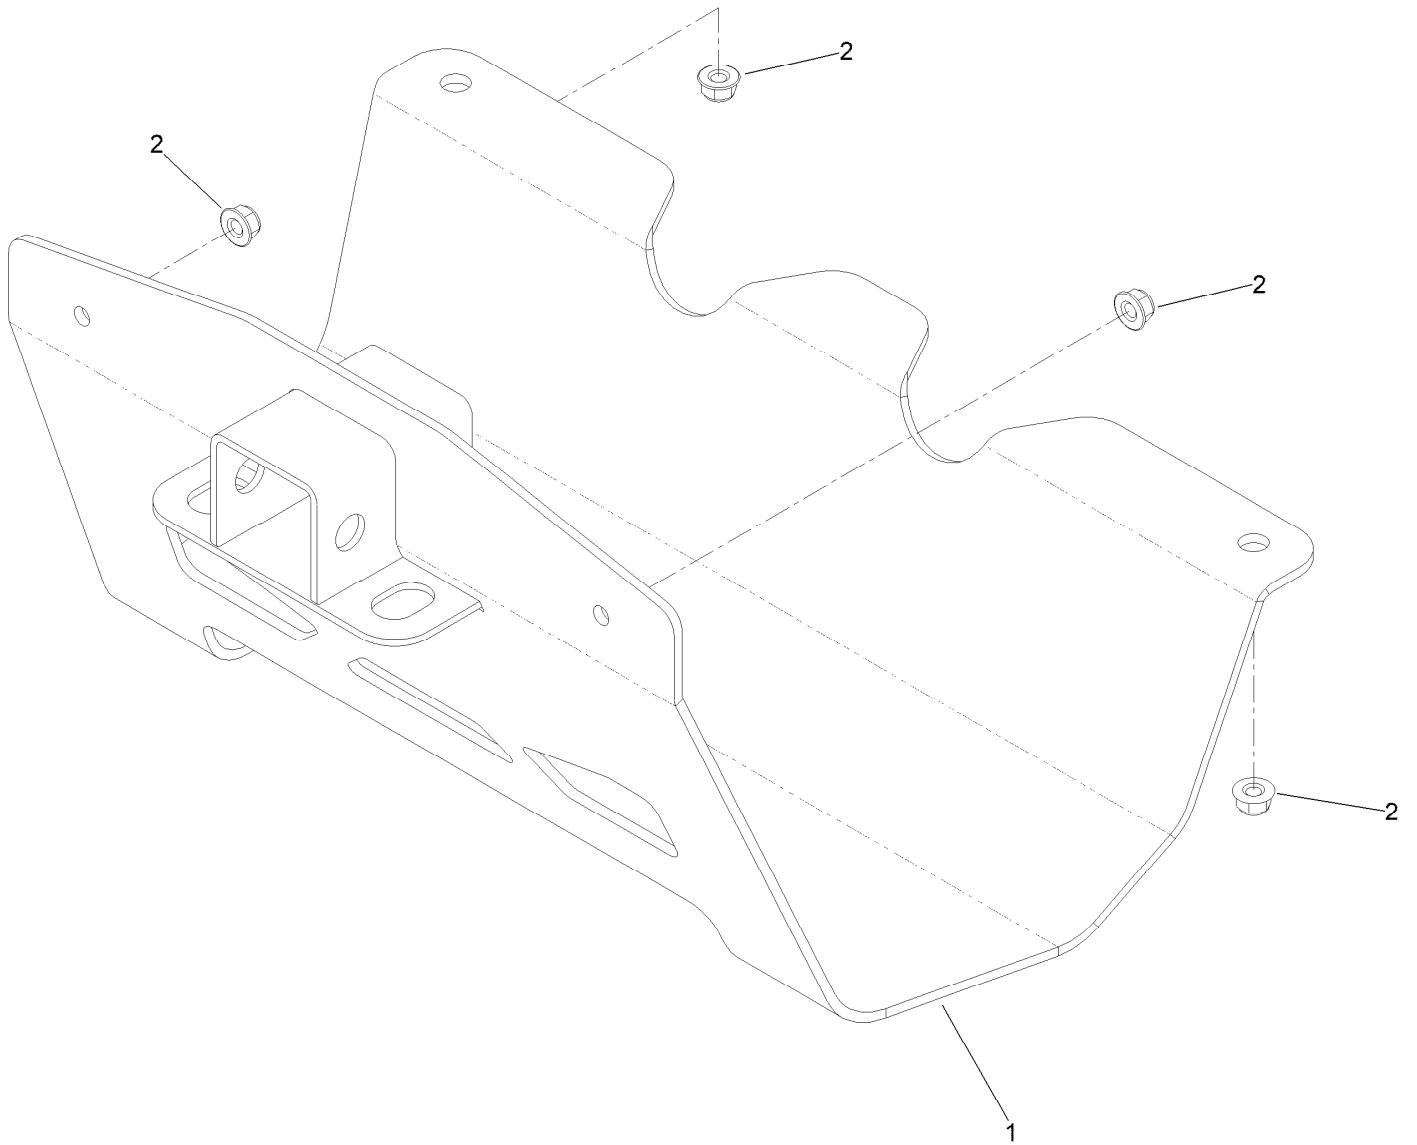

**Count on it.**

**Parts Catalog**

**Hitch Kit, 72in Z Master<sup>®</sup> 4000  
Series Riding Mower**

Model No. 147-6292

## Hitch Kit Assembly No. 147-6292

<i>Ref.</i>	<i>Part Number</i>	<i>Qty.</i>	<i>Description</i>
1	147-2408-03	1	Muffer Guard ASM [black]
2	104-8300	4	Nut-HF, NI