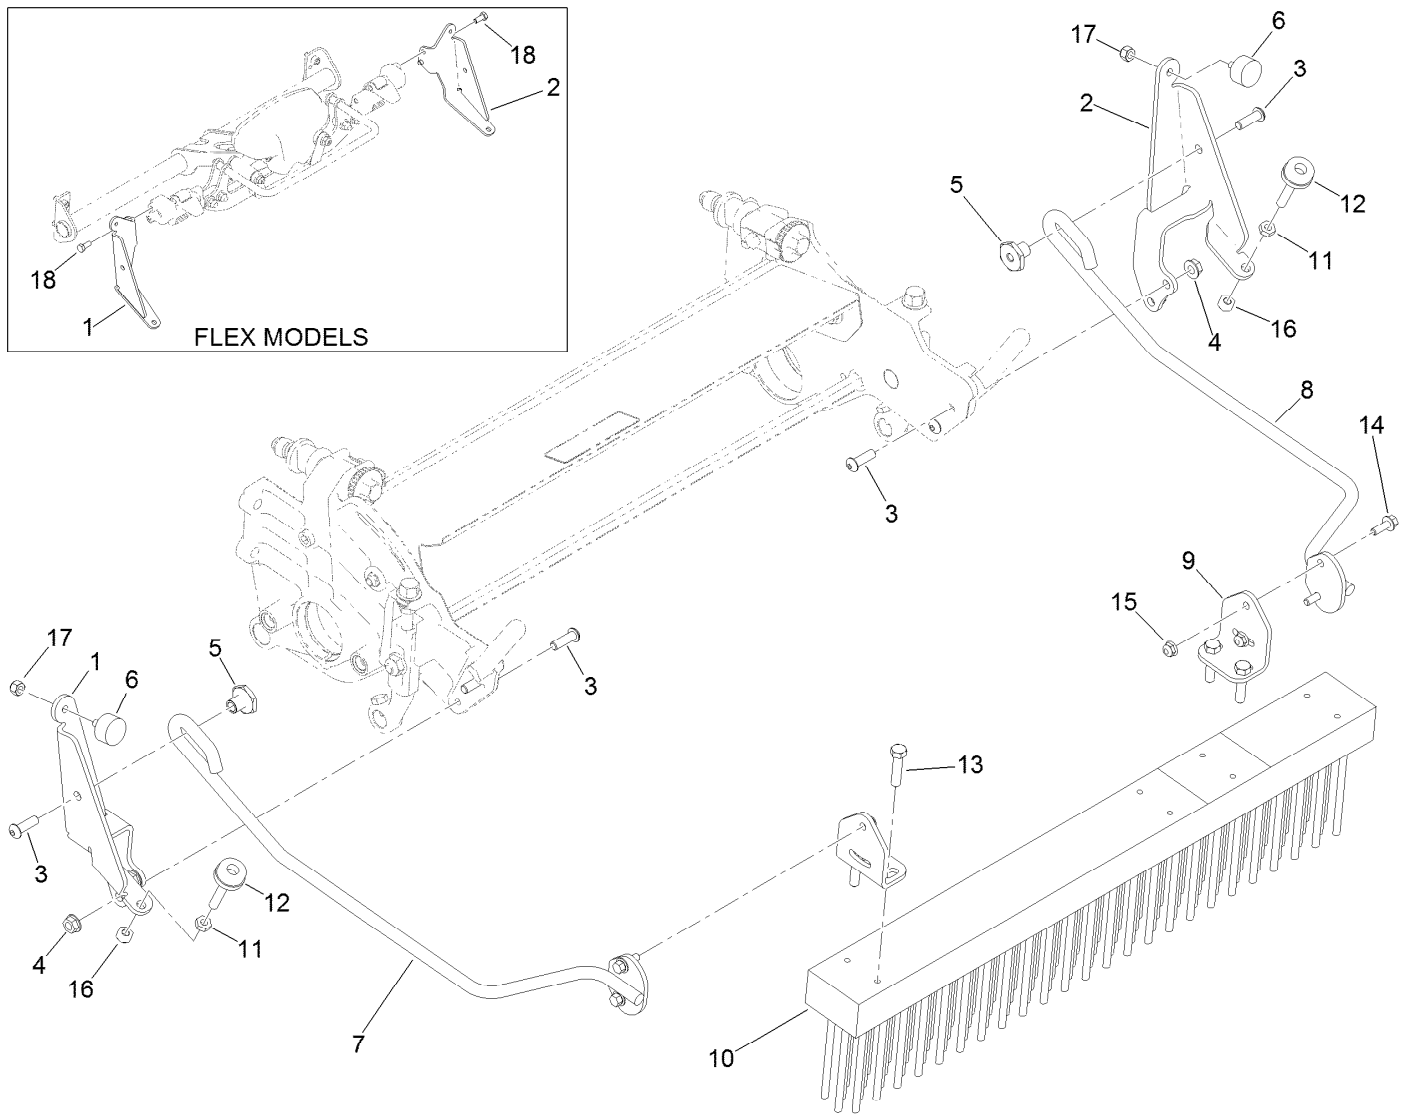

Count on it.

Parts Catalog

Out-Front Brush Kit

**Greensmaster® 1018, 1021, or 1026 Series
Mower**

Model No. 04136

Out-Front Brush Assembly

Ref.	Part Number	Qty.	Description	Ref.	Part Number	Qty.	Description
1	140-3372-01	1	Bracket-Rod, Brush RH (Flex Models)	7	140-9202	1	Brush Rod ASM, RH
1	140-9207-01	1	Bracket-Mount, Brush RH (Fixed Models)	8	140-9204	1	Brush Rod ASM, LH
2	140-3373-01	1	Bracket-Rod, Brush LH (Flex Models)	9	140-9205	2	Tab-Brush
2	140-9208-01	1	Bracket-Mount, Brush LH (Fixed Models)	10	139-7416	1	Brush-Greensmower
3	109-4872	6	Screw-HSH	11	120-9638	2	Nut-Jam
4	32128-25	4	Nut-HF	12	32141-36	2	Screw-Adjustment, Level
5	139-7428	2	Nut-Spacer	13	108505	4	Screw-HLH
6	109-2365	2	Bumper-Rubber	14	120-9678	4	Screw-HHF
				15	137-3005	4	Nut-HF
				16	119-4038	2	Nut-Hex
				17	3296-42	2	Nut-Lock, NI
				18	137-3052	4	Screw-HH