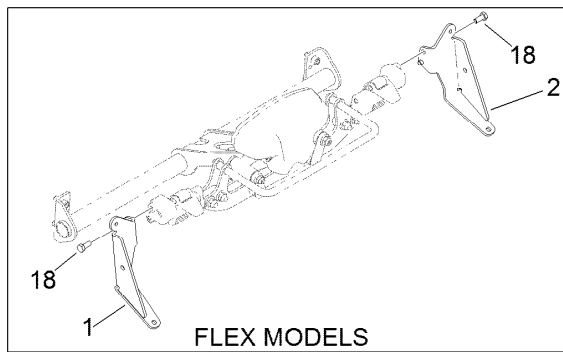

Count on it.

Parts Catalog

Out-Front Brush Kit

**Greensmaster® 1018, 1021, or 1026 Series
Mower**

Model No. 04136

Out-Front Brush Assembly

Ref.	Part Number	Qty.	Description	Ref.	Part Number	Qty.	Description
1	140-3372-01	1	Bracket-Rod, Brush RH (Flex Models)	7	140-9202	1	Brush Rod ASM, RH
1	140-9207-01	1	Bracket-Mount, Brush RH (Fixed Models)	8	140-9204	1	Brush Rod ASM, LH
2	140-3373-01	1	Bracket-Rod, Brush LH (Flex Models)	9	140-9205	2	Tab-Brush
2	140-9208-01	1	Bracket-Mount, Brush LH (Fixed Models)	10	139-7416	1	Brush-Greensmower
3	109-4872	6	Screw-HSH	11	120-9638	2	Nut-Jam
4	32128-25	4	Nut-HF	12	32141-36	2	Screw-Adjustment, Level
5	139-7428	2	Nut-Spacer	13	108505	4	Screw-HLH
6	109-2365	2	Bumper-Rubber	14	120-9678	4	Screw-HHF
				15	137-3005	4	Nut-HF
				16	119-4038	2	Nut-Hex
				17	3296-42	2	Nut-Lock, NI
				18	137-3052	4	Screw-HH