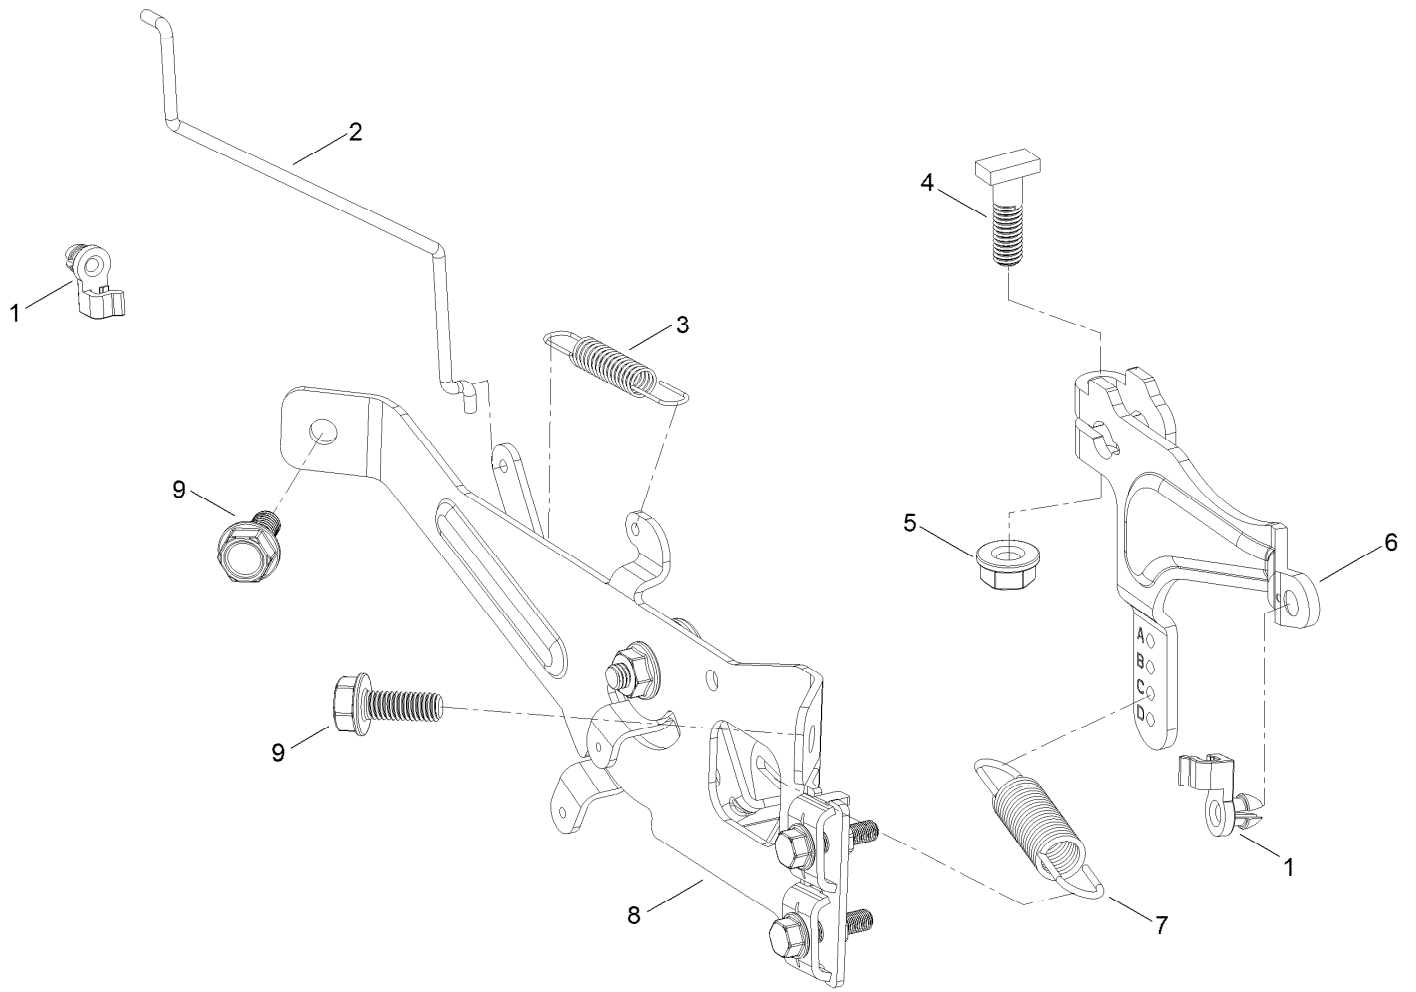

Governor Control Assembly

Governor Control Assembly (continued)

<i>Ref.</i>	<i>Part Number</i>	<i>Qty.</i>	<i>Description</i>	<i>Ref.</i>	<i>Part Number</i>	<i>Qty.</i>	<i>Description</i>
1	127-9250	2	Clip-Linkage	6	133-9961	1	Arm-Governor
2	127-9242	1	Linkage-Choke	7	133-9962	1	Spring-Governor
3	127-9241	1	Spring-Governor	8	133-1570	1	Control Plate ASM
4	120-4238	1	Bolt-Arm, Governor	9	120-4232	2	Screw-HHF
5	120-4236	1	Nut-Flange