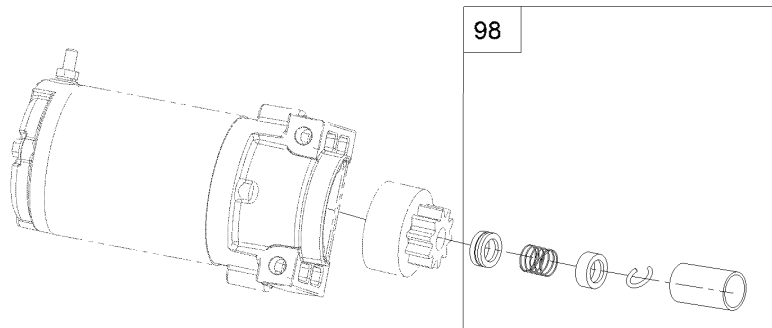

Ignition and Cooling Fan Assembly

Ignition and Cooling Fan Assembly (continued)

<i>Ref.</i>	<i>Part Number</i>	<i>Qty.</i>	<i>Description</i>	<i>Ref.</i>	<i>Part Number</i>	<i>Qty.</i>	<i>Description</i>
1	127-9197	4	Screw-HWH	12	120-4231	2	Screw-HHF
2	127-9198	1	Screen-Rotating	13	121-0007	4	Bolt-Flange
3	127-9199	4	Screw-HWH	14	139-0720	2	Ignition Coil ASM
4	127-9200	1	Fan-Cooling	16	127-9220	4	Tie-Zip
5	127-9201	1	Screw-HWH	17	136-7879	1	Regulator-Voltage, W/Harness
6	127-9202	1	Washer-Spring	18	120-4216	1	Screw-HHF
7	127-9306	1	Flywheel	19	120-4232	2	Screw-HHF
8	127-9210	4	Screw-HSH	20	133-1562	1	Pinion-Starter
9	136-7876	1	Alternator	98	133-1566	1	Starter Repair Kit
10	136-7880	1	Motor-Starter				
11	127-9208	1	Bracket-Lift