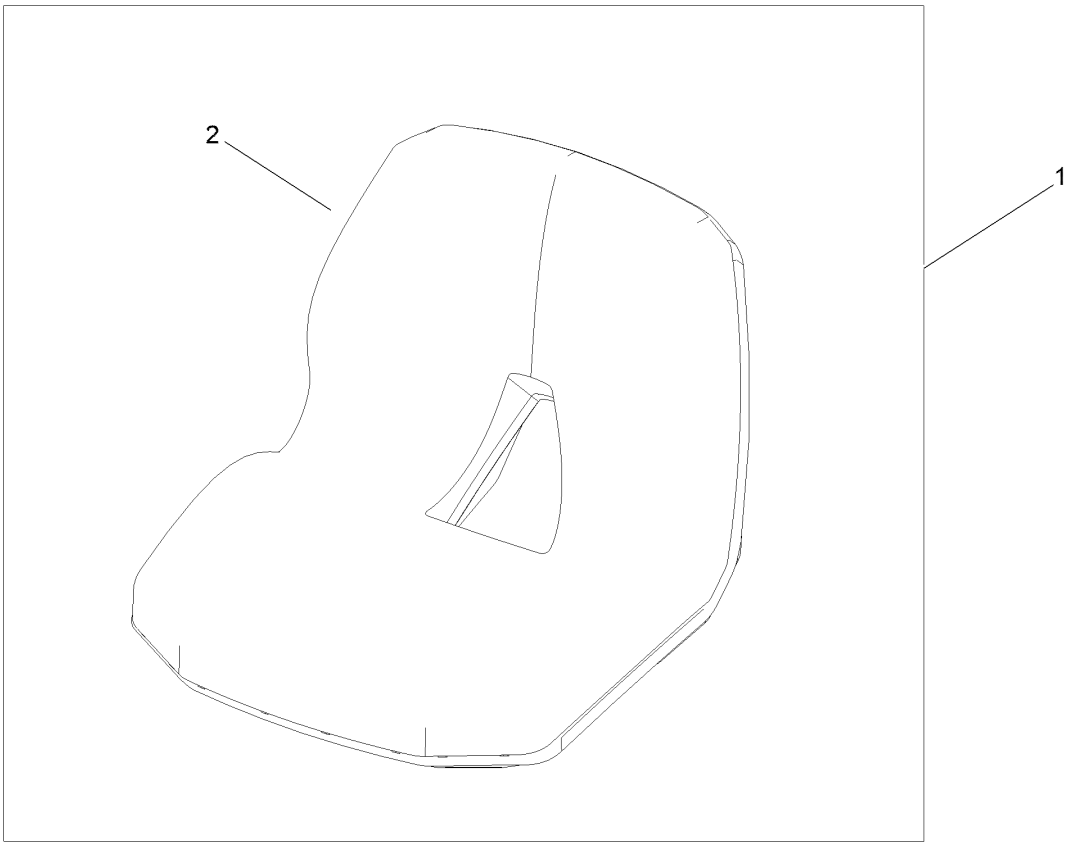

Seat Assembly No. 147-5157

Seat Assembly No. 147-5157 (continued)

<i>Ref.</i>	<i>Part Number</i>	<i>Qty.</i>	<i>Description</i>
1	139-5891	1	Seat-16 In
2	147-2983	1	Cover-Seat
3	82-2190	1	Switch-Bail