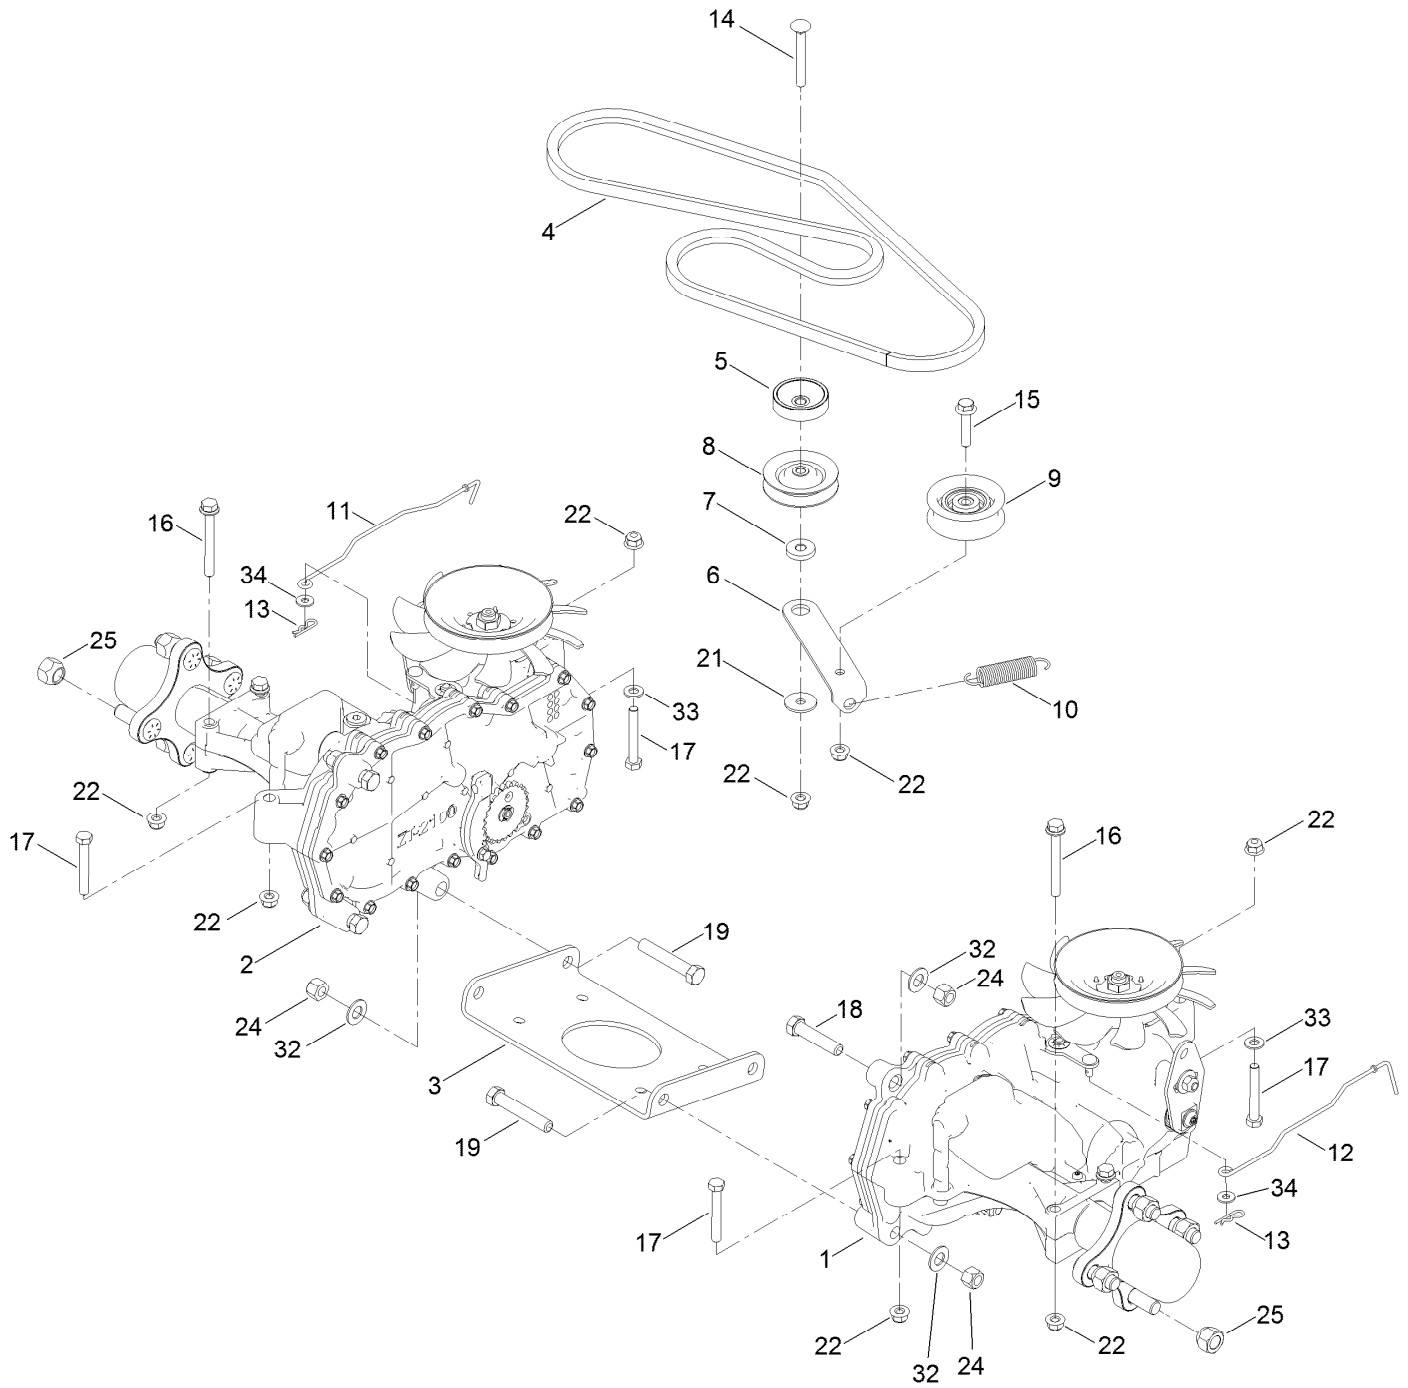

Caster, Wheel and Tire Assembly (continued)

<i>Ref.</i>	<i>Part Number</i>	<i>Qty.</i>	<i>Description</i>	<i>Ref.</i>	<i>Part Number</i>	<i>Qty.</i>	<i>Description</i>
1	139-3274-01	2	Fork ASM	2:99	105-0844	1	Tube-Inner●■
2	139-5842	2	Tire ASM	5	138-7240	2	Bushing-Spanner
2:1	140-2736	1	Tire	6	325-22	2	Screw-HH
2:3	114-1640	2	Bushing-Flange	7	3296-45	2	Nut-Hex
2:4	232-27	1	Stem-Valve	8	3256-68	2	Washer-Flat
2:5	302-5	1	Fitting-Grease	9	3234-47	2	Screw-HHF

● Not illustrated

■ Optional Equipment

Traction Drive Assembly