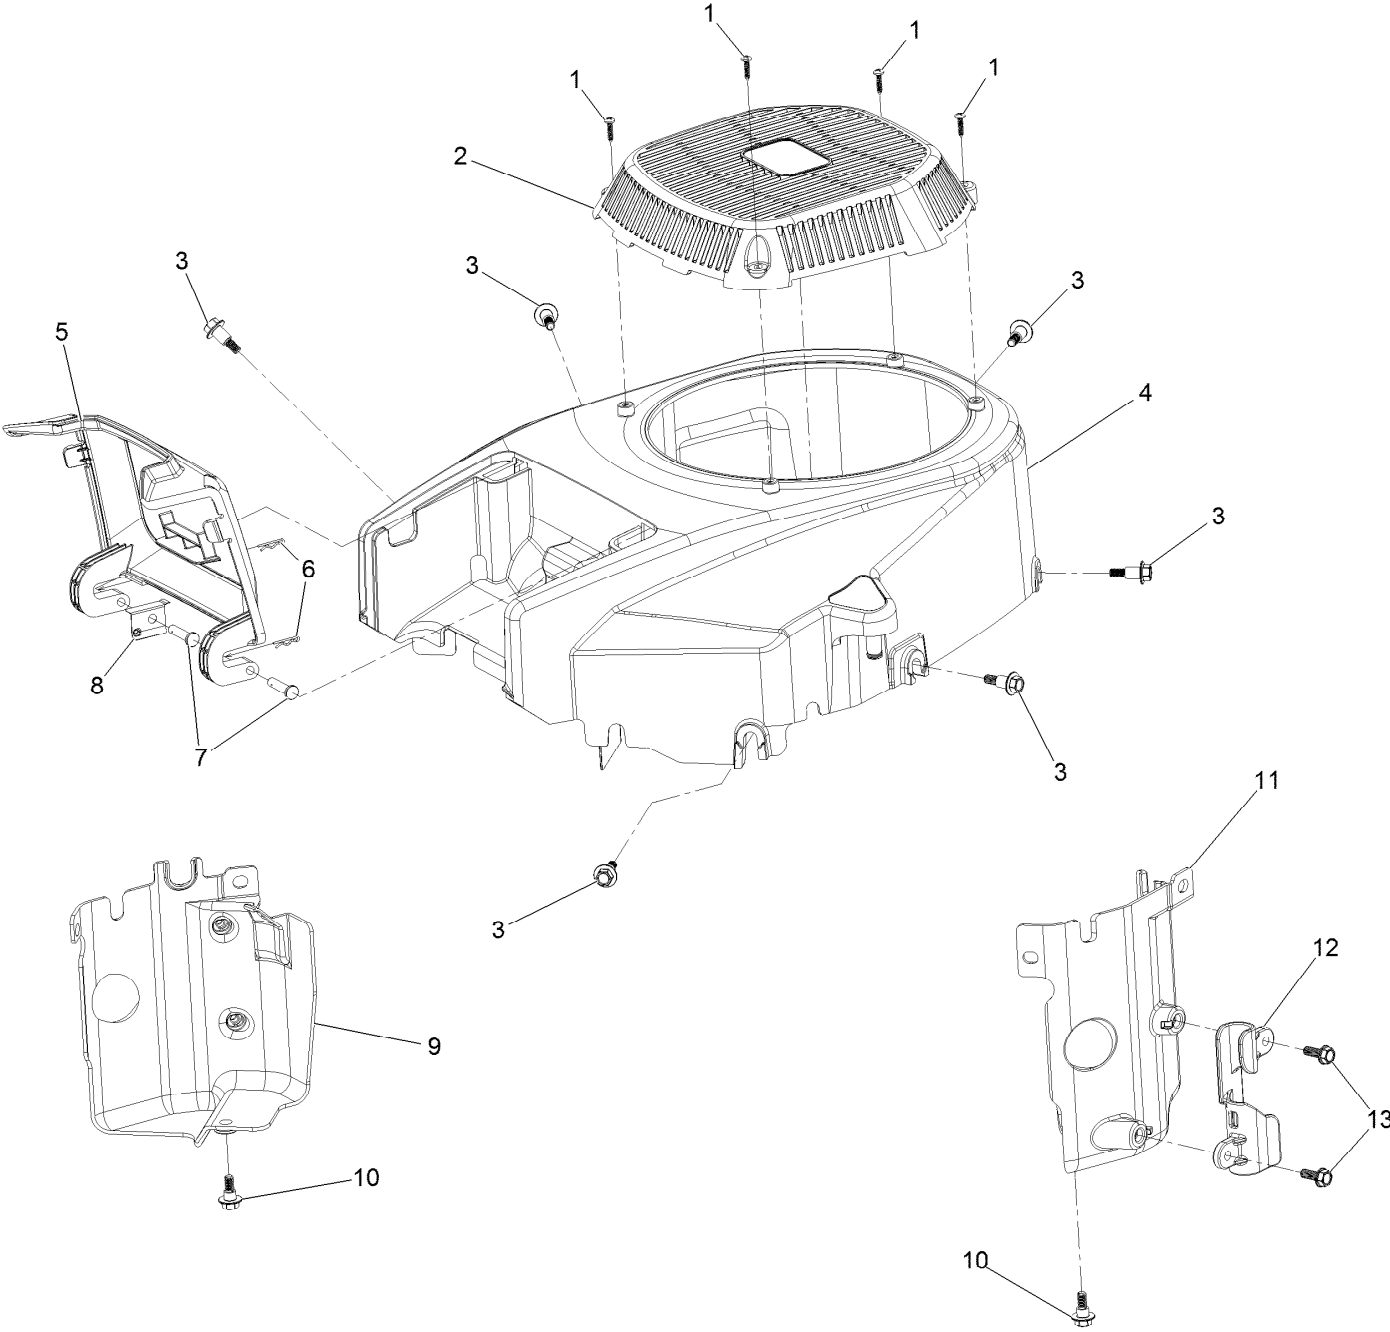

Blower Housing Assembly

Blower Housing Assembly (continued)

<i>Ref.</i>	<i>Part Number</i>	<i>Qty.</i>	<i>Description</i>	<i>Ref.</i>	<i>Part Number</i>	<i>Qty.</i>	<i>Description</i>
1	133-1571	4	Screw-PPH, Plastic	8	127-9281	1	Plate-Spring
2	127-9045	1	Cover-Fan	9	136-7877	1	Baffle-Air, Left
3	127-9196	6	Screw-Shoulder, HWH	10	120-4210	2	Screw-Shoulder, HHF
4	133-1572	1	Shroud-Engine	11	136-7878	1	Baffle-Air, Right
5	127-9046	1	Door-Filter, Air	12	127-9287	1	Cleat-Hose
6	127-9280	2	Pin-Hair	13	120-4232	2	Screw-HHF
7	127-9282	2	Pin