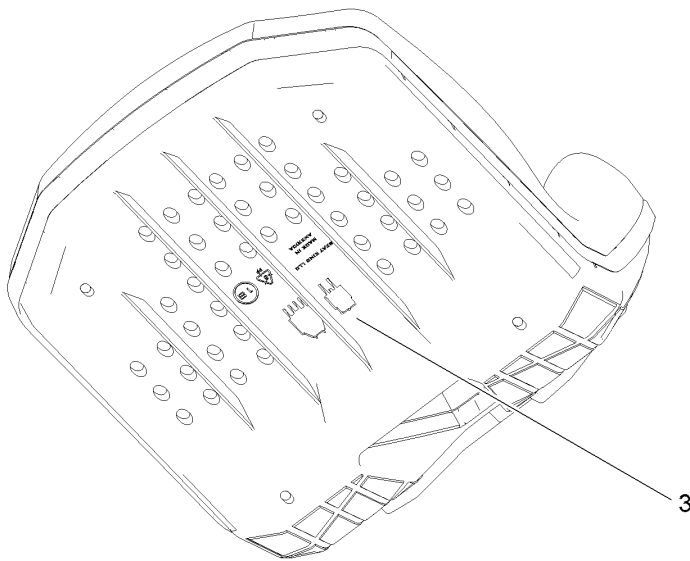

Seat Assembly No. 147-5157

Seat Assembly No. 147-5157 (continued)

<i>Ref.</i>	<i>Part Number</i>	<i>Qty.</i>	<i>Description</i>
1	139-5891	1	Seat-16 In
2	147-2983	1	Cover-Seat
3	82-2190	1	Switch-Bail