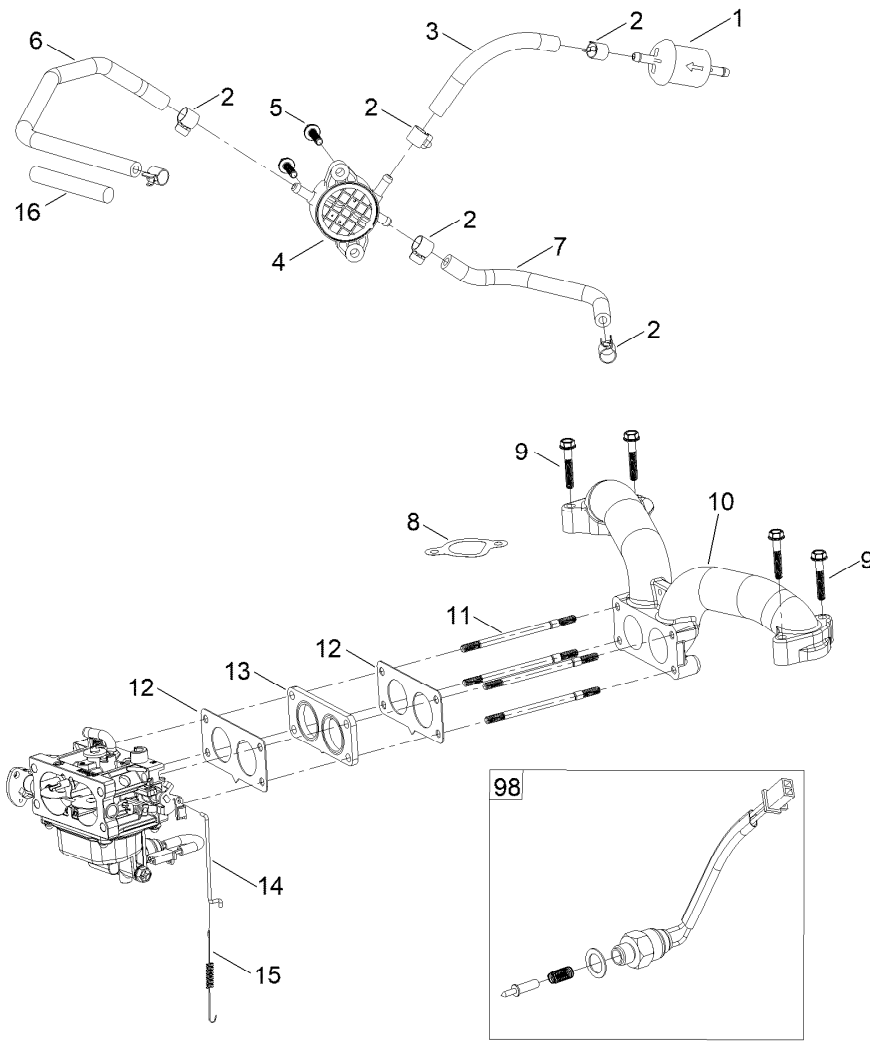

Fuel System Assembly

Fuel System Assembly (continued)

<i>Ref.</i>	<i>Part Number</i>	<i>Qty.</i>	<i>Description</i>	<i>Ref.</i>	<i>Part Number</i>	<i>Qty.</i>	<i>Description</i>
1	139-0717	1	Filter-Fuel	11	127-9245	4	Stud
2	139-0719	6	Clamp-Fuel Hose	12	127-9246	2	Gasket-Carburetor
3	120-4371	1	Line-Fuel	13	127-9247	1	Insulator-Carburetor
4	139-0684	1	Pump-Fuel	14	133-9963	1	Linkage-Throttle
5	120-4225	2	Screw-HHF	15	133-9964	1	Spring-Return, Throttle
6	127-9205	1	Hose-Fuel	16	127-9355	1	Sleeve-Fuel Line Protector
7	127-9207	1	Hose-Fuel	96	133-9966	1	Carburetor Replacement Kit
8	127-9230	2	Gasket-Intake	97	127-9290	1	Carburetor Repair Kit
9	120-4284	4	Screw-HHF	98	127-9292	1	Solenoid Kit
10	127-9244	1	Manifold-Intake	99	133-9968	1	High Altitude Kit ●

● Not illustrated