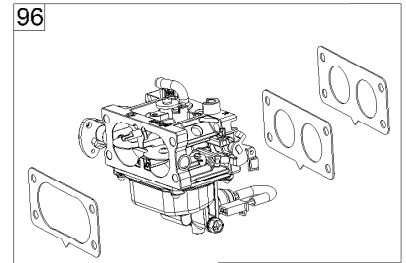

Fuel System Assembly

Fuel System Assembly (continued)

<i>Ref.</i>	<i>Part Number</i>	<i>Qty.</i>	<i>Description</i>	<i>Ref.</i>	<i>Part Number</i>	<i>Qty.</i>	<i>Description</i>
1	139-0717	1	Filter-Fuel	11	127-9245	4	Stud
2	139-0719	6	Clamp-Fuel Hose	12	127-9246	2	Gasket-Carburetor
3	120-4371	1	Line-Fuel	13	127-9247	1	Insulator-Carburetor
4	139-0684	1	Pump-Fuel	14	133-9963	1	Linkage-Throttle
5	120-4225	2	Screw-HHF	15	133-9964	1	Spring-Return, Throttle
6	127-9205	1	Hose-Fuel	16	127-9355	1	Sleeve-Fuel Line Protector
7	127-9207	1	Hose-Fuel	96	133-9966	1	Carburetor Replacement Kit
8	127-9230	2	Gasket-Intake	97	127-9290	1	Carburetor Repair Kit
9	120-4284	4	Screw-HHF	98	127-9292	1	Solenoid Kit
10	127-9244	1	Manifold-Intake	99	133-9968	1	High Altitude Kit ●

● Not illustrated