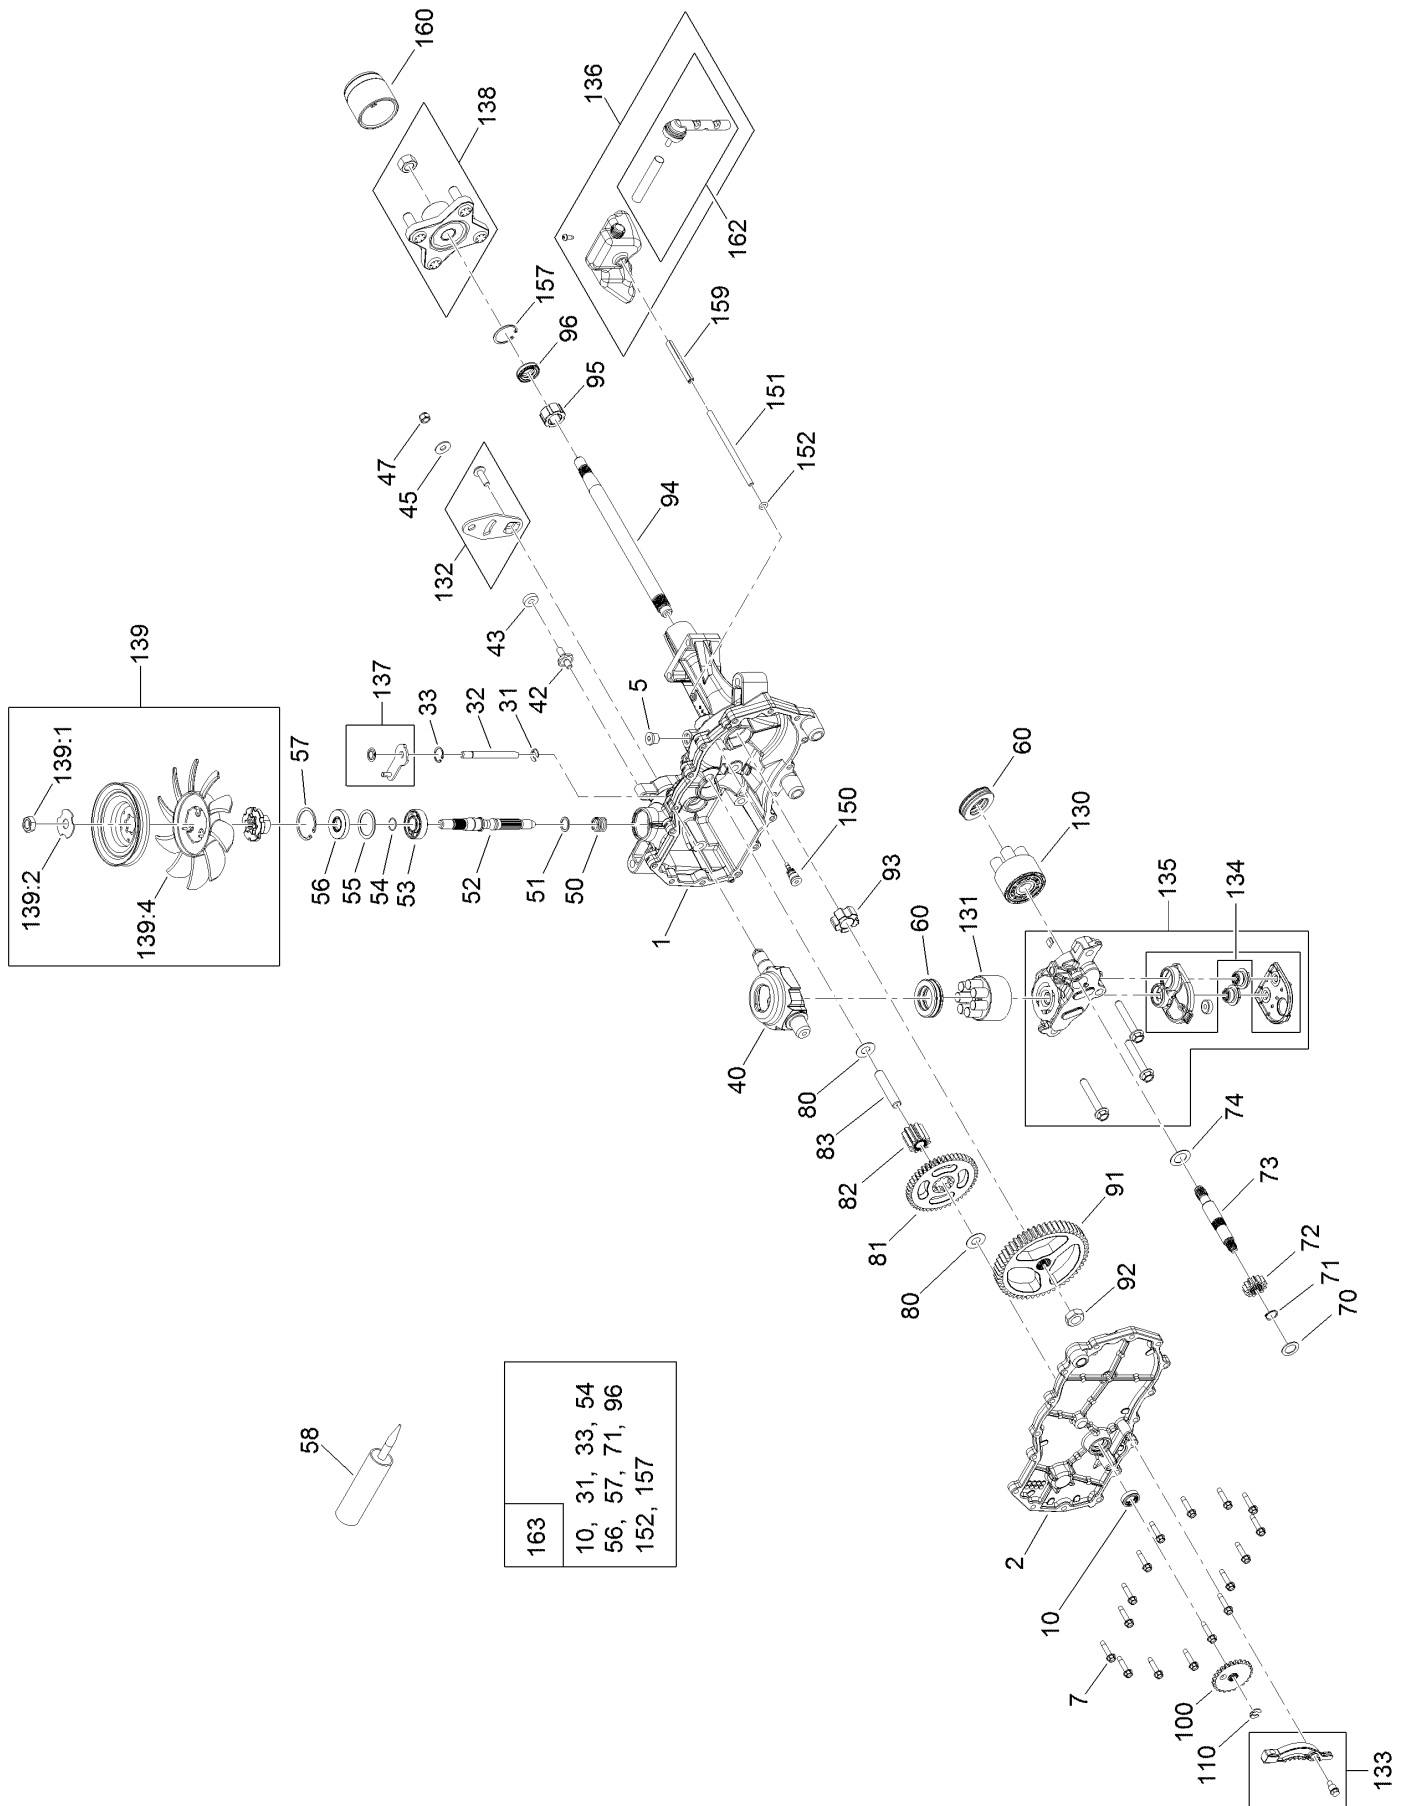

Traction Drive Assembly (continued)

<i>Ref.</i>	<i>Part Number</i>	<i>Qty.</i>	<i>Description</i>	<i>Ref.</i>	<i>Part Number</i>	<i>Qty.</i>	<i>Description</i>
1	139-7450	1	LH Hydro Transaxle ASM	14	3230-8	1	Screw-CARR
2	139-7451	1	RH Hydro Transaxle ASM	15	115-1794	1	Screw-HHF
3	138-2571-03	1	Crossplate-Hydro	16	138-7590	4	Screw-HHF
4	139-2399	1	V-Belt	17	322-11	4	Screw-HH
5	138-9809	1	Spacer	18	324-8	2	Screw-HH
6	138-7276	1	Arm-Idler	19	324-10	4	Screw-HH
7	138-7277	1	Spacer-Arm, Idler	21	5-4460	1	Washer-Pivot
8	68-0030	1	Idler	22	104-8300	10	Nut-HF, NI
9	138-7597	1	Pulley-Idler, Flat	24	3296-48	6	Nut-Hex
10	137-7040	1	Spring-Return, Pedal	25	242-50	8	Nut-Lug
11	138-7245	1	Rod-Bypass, RH	32	3256-25	6	Washer-Flat
12	138-7243	1	Rod-Bypass, LH	33	3256-23	2	Washer-Plain
13	3290-307	2	Pin-Cotter	34	119-8952	2	Washer

LH Hydro Transmission Assembly No. 139-7450