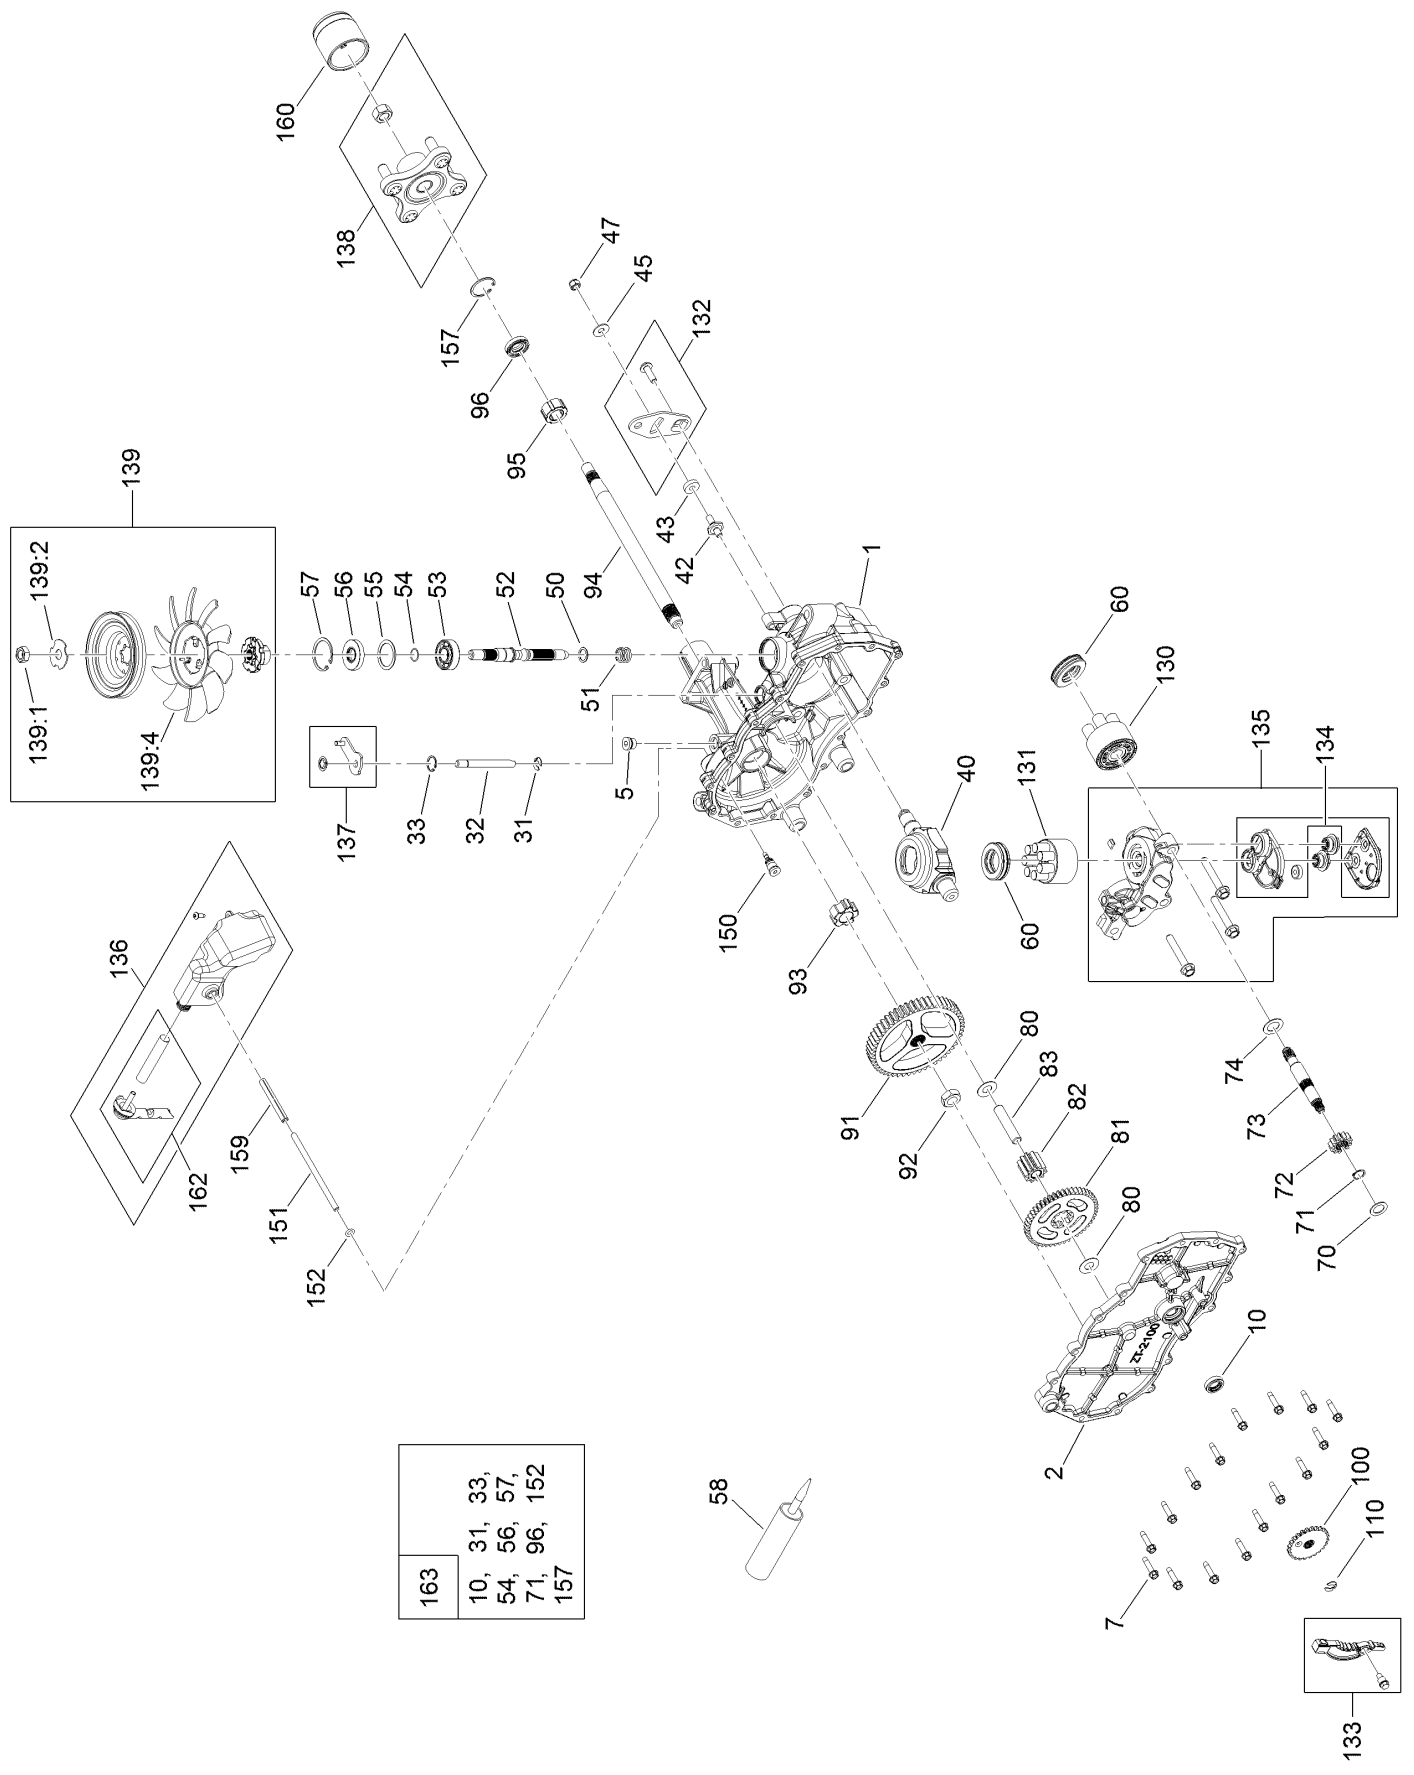

LH Hydro Transmission Assembly No. 139-7450 (continued)

<i>Ref.</i>	<i>Part Number</i>	<i>Qty.</i>	<i>Description</i>	<i>Ref.</i>	<i>Part Number</i>	<i>Qty.</i>	<i>Description</i>
1	120-5532	1	Main Housing ASM	81	104-5317	1	Gear-10T/48T
2	120-5534	1	Housing Side Kit	82	104-5318	1	Gear-Jackshaft, 10T
5	104-2189	1	Plug-Thread, Straight	83	104-5329	1	Pin-Jackshaft
7	117-5359	16	Screw-HHF	91	120-5539	1	Gear-Bull
10	104-2147	1	Sealant ●	92	104-2142	1	Nut-HJ
31	106-8677	1	Ring-Retaining, External	93	115-8314	1	Bushing-Inboard
32	106-8678	1	Rod-Bypass	94	120-5540	1	Shaft-Axle
33	106-8679	1	Ring-Retaining, Internal	95	120-5541	1	Bearing-Sleeve
40	104-5304	1	Swashplate-Trunnion	100	106-8694	1	Disc-Brake, Cog
42	104-2116	1	Stud	110	106-8677	1	Ring-Retaining, External
43	112-9853	1	Puck-Friction	130	103-2666	1	Cylinder Block Kit
50	133-1793	1	Spring-Block	131	110-8561	1	Pump Block ASM
51	120-5538	1	Washer	132	117-5362	1	Control Arm Kit
52	104-5306	1	Shaft-Input	133	106-8688	1	Brake Arm Kit
53	104-5311	1	Bearing-Ball	134	112-9861	1	Center Section Filter Kit
54	104-5307	1	Ring-Retaining	135	114-1634	1	Filter Kit
55	104-5308	1	Spacer	136	121-5730	1	RH Expansion Tank Kit
56	104-5310	1	Seal-Lip	137	120-5549	1	Bypass Kit
57	104-5309	1	Ring-Retaining	138	121-5731	1	Hub Kit
58	104-2147	1	Sealant	139	135-7349	1	Fan And Pulley Kit
60	94-6922	2	Bearing-Thrust	150	104-5349	1	Fitting-SAE
70	104-5339	1	Washer-Flat	151	115-8302	1	Hose
71	104-5340	1	Ring-Retaining	152	104-5361	1	O-Ring
72	104-5316	1	Gear-Pinnion, 13T	159	121-5728	1	Case-Tube
73	106-8683	1	Shaft-Motor	160	125-0041	1	Cap-Axle
74	104-5360	1	Washer	162	139-3278	1	Breather ASM Kit
80	119-5541	1	Washer	163	120-7103	1	Seal And Ring Kit

● Not illustrated

RH Hydro Transmission Assembly No. 139-7451