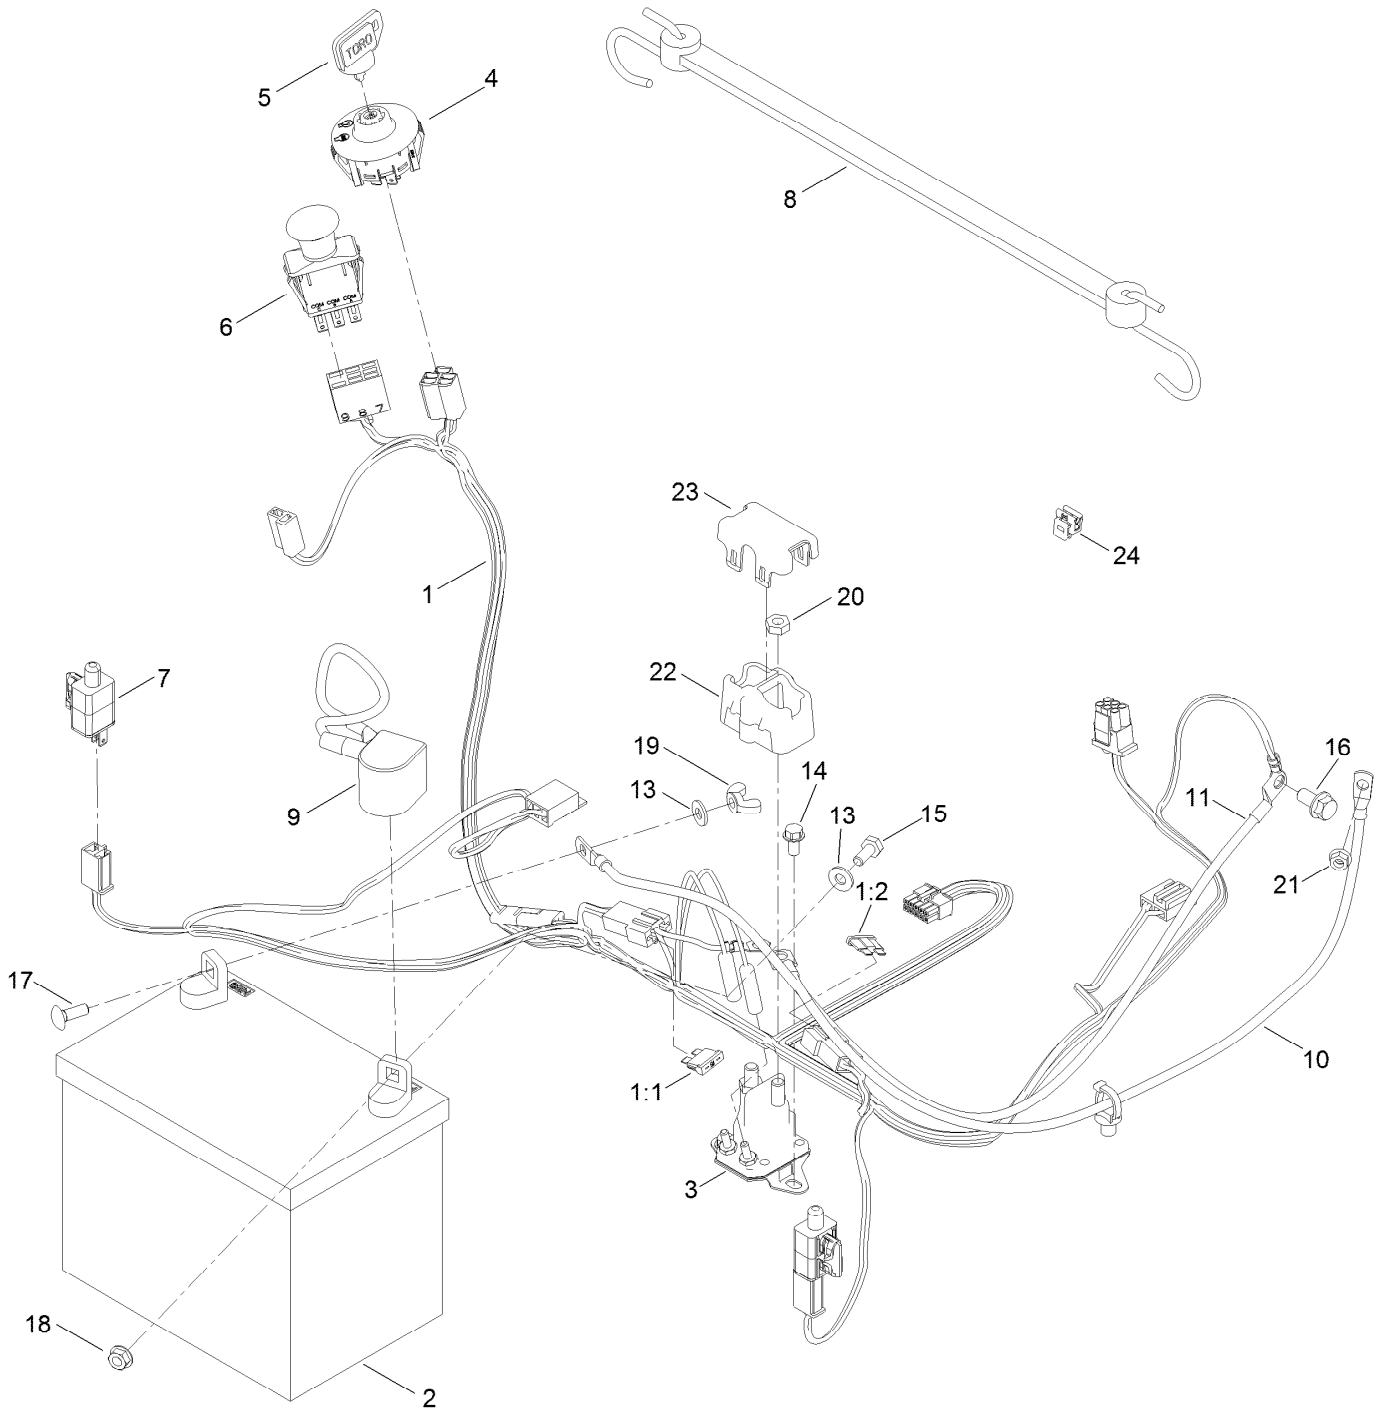

Electrical Assembly

Electrical Assembly (continued)

<i>Ref.</i>	<i>Part Number</i>	<i>Qty.</i>	<i>Description</i>	<i>Ref.</i>	<i>Part Number</i>	<i>Qty.</i>	<i>Description</i>
1	138-2521	1	Harness-Wire	11	110-6793	1	Cable-Battery, Black
1:1	109355	1	Fuse-Blade, 15 Amp	13	3256-22	2	Washer-Flat
1:2	109102	1	Fuse-Blade, 25 Amp	14	32144-4	2	Screw-HWH
2	105-1692	1	Battery, 230CCA W/O Electrolyte	15	321-3	1	Screw-HH
3	117-1197	1	Solenoid	16	3234-14	1	Screw-HHF
4	137-4100	1	Switch-Ignition	17	3229-1	1	Screw-CARR
5	63-8360	1	Key-Ignition	18	32128-33	1	Nut-HF
6	103-5221	1	Switch-PTO	19	32103-22	1	Nut-Wing
7	110-6765	2	Switch	20	3220-2	2	Nut-Jam
8	139-2381	1	Strap-Rubber	21	33003-00	1	Nut-HF
9	140-2713	1	Cable-Battery, Pos	22	140-2080	1	Cover-Solenoid
10	139-2431	1	Cable-Battery, Red (8 Gauge)	23	140-2081	1	Cap-Solenoid
				24	32180-418	1	Clip-Harness