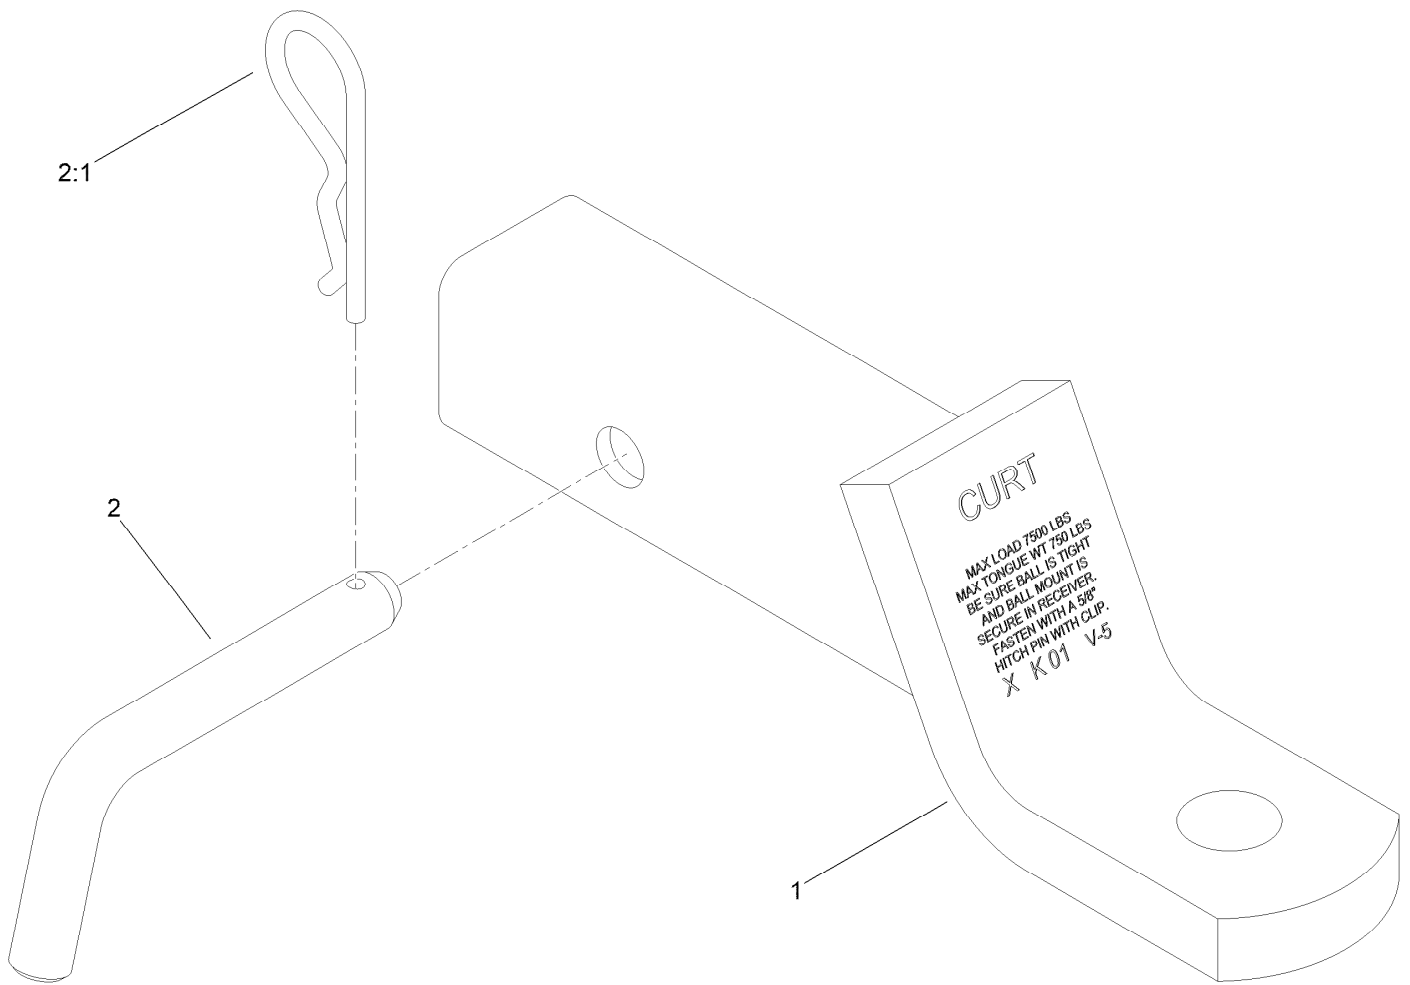

**Count on it.**

**Parts Catalog**

**2in Receiver Draw Bar**

Model No. 08146

## 2in Receiver Draw Bar Assembly

Ref.	Part Number	Qty.	Description
1	145-2230	1	Hitch-Ball Mount, Class 3
2	131-3461	1	Pin-Hitch ASM
2:1	3290-256	1	Pin-Hair