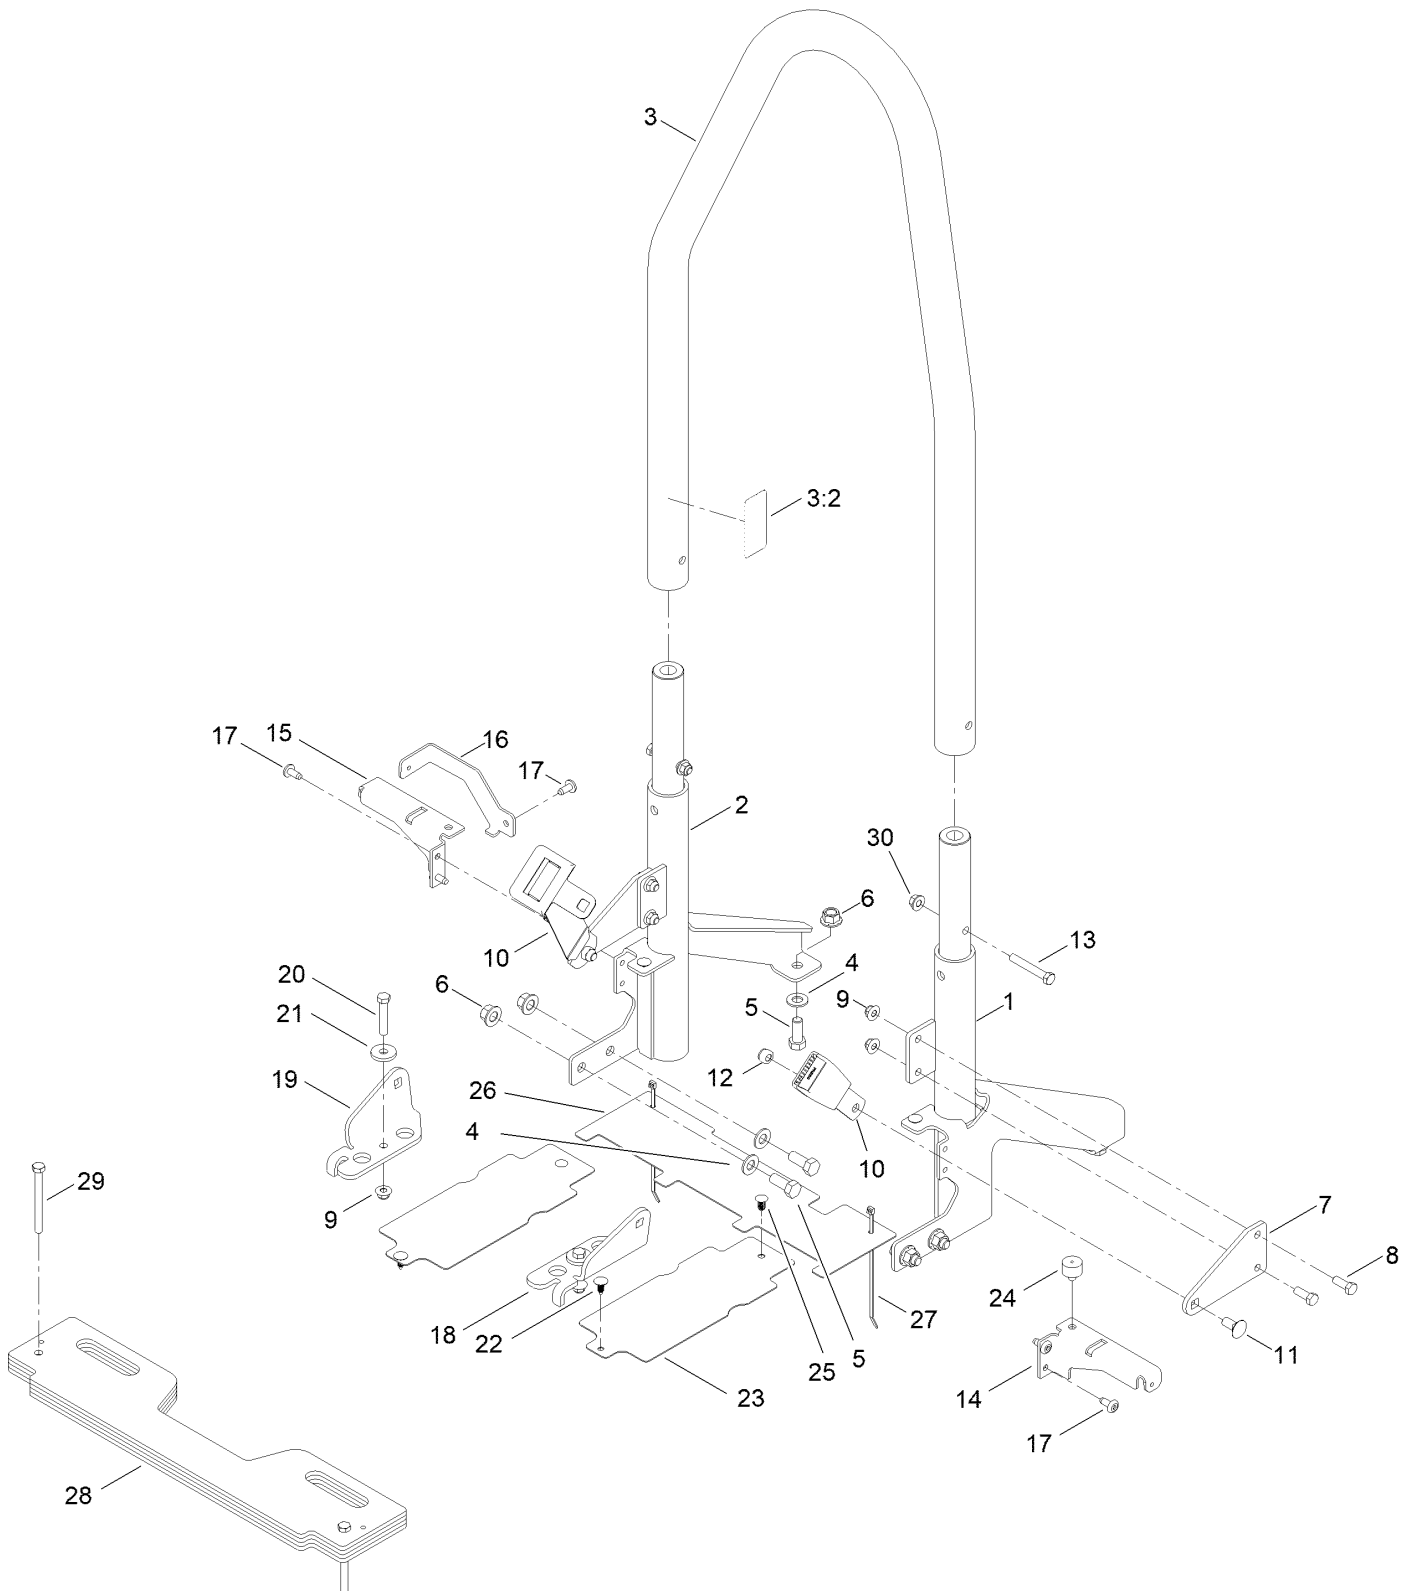

Count on it.

Parts Catalog

ROPS Kit

TimeCutter® Riding Mower

Model No. 79485—Serial No. 40000000 and Up

ROPS Kit Assembly

ROPS Kit Assembly (continued)

<i>Ref.</i>	<i>Part Number</i>	<i>Qty.</i>	<i>Description</i>	<i>Ref.</i>	<i>Part Number</i>	<i>Qty.</i>	<i>Description</i>
1	140-5098-03	1	Mount-ROPS, LH	16	140-0388-03	1	Pod - Support, RH W/Mr
2	140-5099-03	1	Mount-ROPS, RH	17	138-9753	4	Screw
3	147-2942	1	Upper ROPS ASM	18	139-5821-03	1	Bracket - LH Seat Belt
3:2	145-6387	1	Decal-Safety, ROPS	19	139-5822-03	1	Bracket - RH Seat Belt
4	139-2611	6	Washer-Flat	20	HDW07736	2	HHCS 3/8-16 X 2, GR5, Cz
5	139-2636	6	Screw-HH	21	99-2098	2	Washer
6	139-1689	6	Nut-HF	22	117-2382	4	Plug-Plastic
7	139-7543-03	2	Mount - Seatbelt	23	140-2133	2	Shield - Belt
8	139-2600	4	Screw-HH	24	120-7893	1	Bumper-Grommet
9	119-4042	6	Nut-HF, NI	25	133-0875	2	Rivet-Push
10	140-0367	1	Belt - Seat	26	140-5047	1	Guard - Rear
11	3232-1	2	Screw-CARR	27	614249	2	Tie-Cable
12	119-4039	2	Nut-Hex	28	139-7482-03	4	Weight-Bagger
13	139-1711	2	Screw-HH	29	116-9362	2	Screw-HH
14	140-0386-03	1	Support - Pod LH	30	139-1706	2	Nut-Flange, Lock
15	140-0387-03	1	Support - Pod, RH				