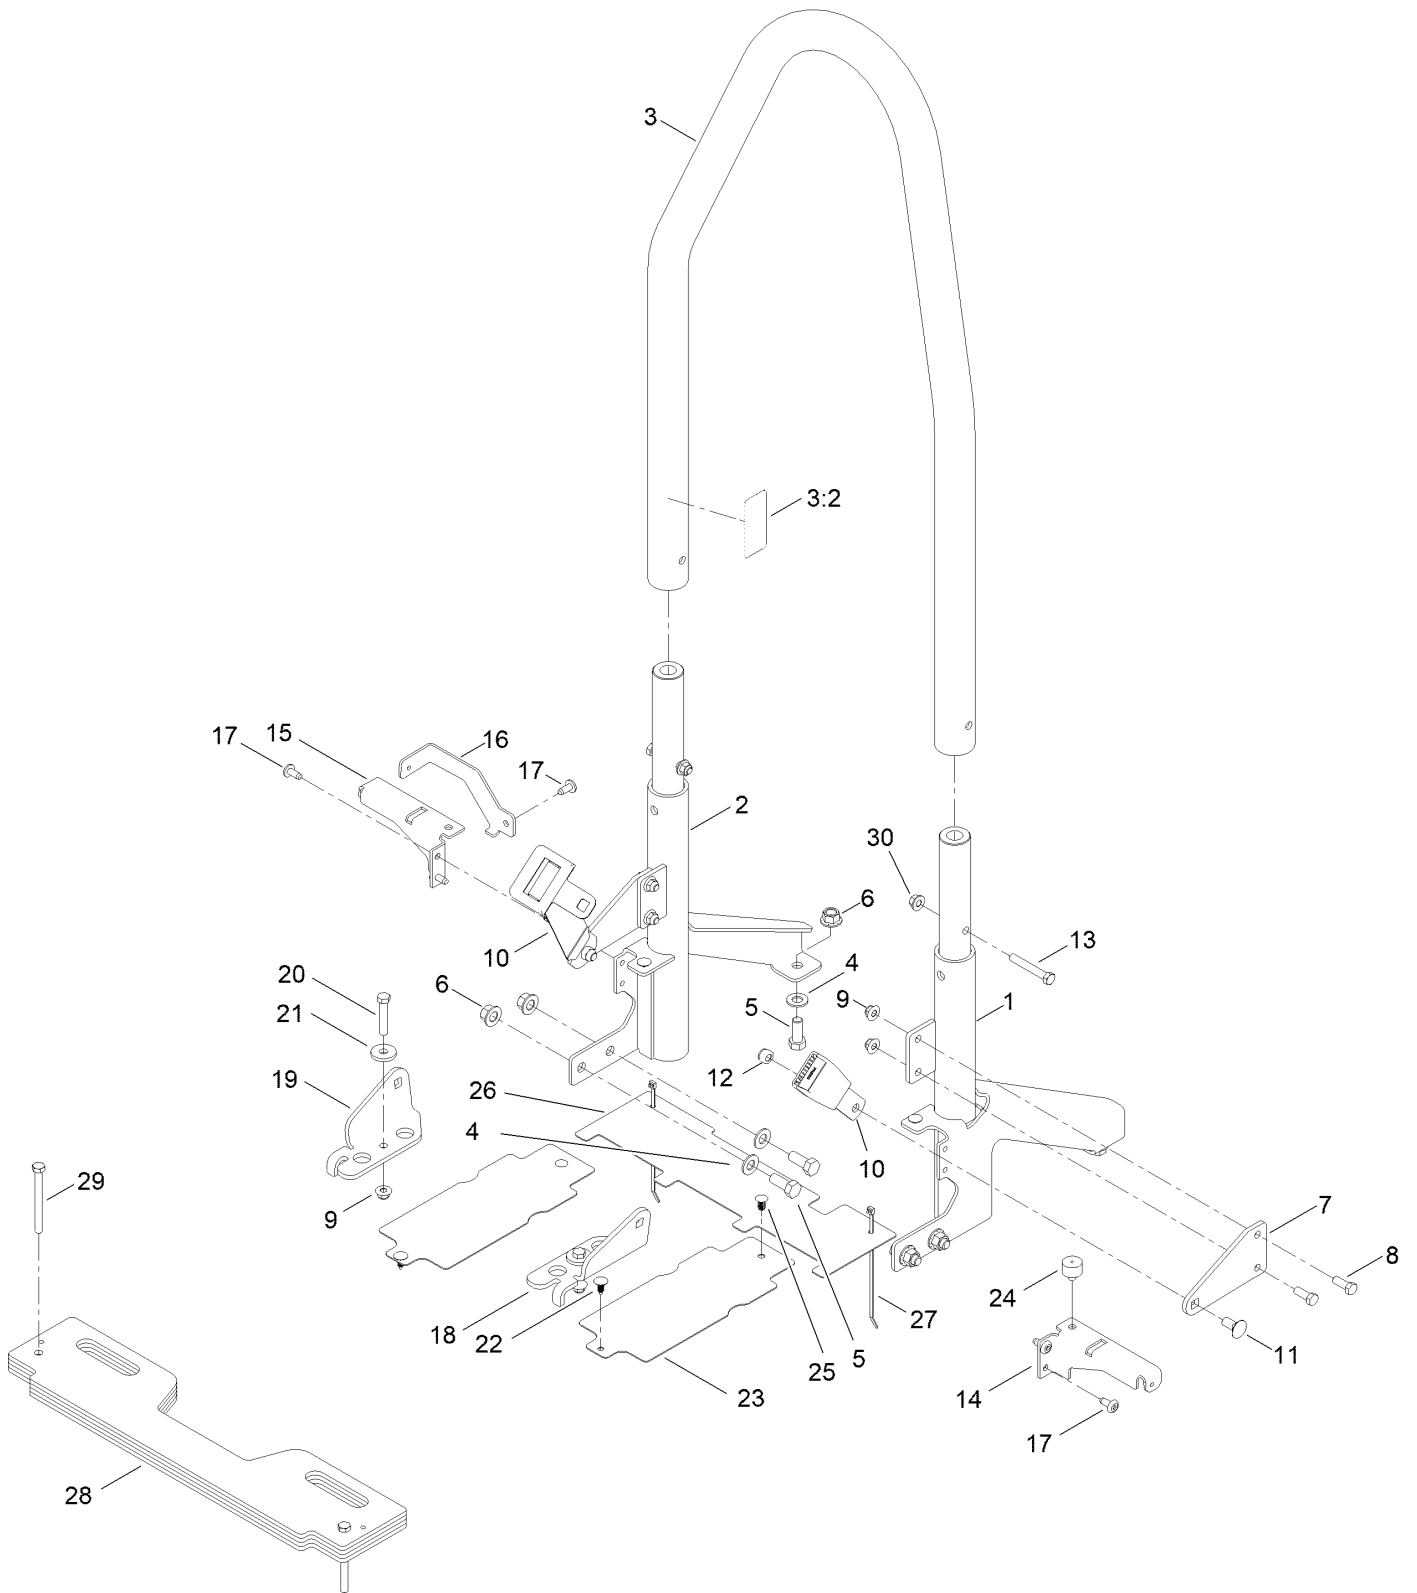

Count on it.

Parts Catalog

ROPS Kit

TimeCutter® Riding Mower

Model No. 79485—Serial No. 40000000 and Up

ROPS Kit Assembly

ROPS Kit Assembly (continued)

<i>Ref.</i>	<i>Part Number</i>	<i>Qty.</i>	<i>Description</i>	<i>Ref.</i>	<i>Part Number</i>	<i>Qty.</i>	<i>Description</i>
1	140-5098-03	1	Mount-ROPS, LH	16	140-0388-03	1	Pod - Support, RH W/Mr
2	140-5099-03	1	Mount-ROPS, RH	17	138-9753	4	Screw
3	147-2942	1	Upper ROPS ASM	18	139-5821-03	1	Bracket - LH Seat Belt
3:2	145-6387	1	Decal-Safety, ROPS	19	139-5822-03	1	Bracket - RH Seat Belt
4	139-2611	6	Washer-Flat	20	HDW07736	2	HHCS 3/8-16 X 2, GR5, Cz
5	139-2636	6	Screw-HH	21	99-2098	2	Washer
6	139-1689	6	Nut-HF	22	117-2382	4	Plug-Plastic
7	139-7543-03	2	Mount - Seatbelt	23	140-2133	2	Shield - Belt
8	139-2600	4	Screw-HH	24	120-7893	1	Bumper-Grommet
9	119-4042	6	Nut-HF, NI	25	133-0875	2	Rivet-Push
10	140-0367	1	Belt - Seat	26	140-5047	1	Guard - Rear
11	3232-1	2	Screw-CARR	27	614249	2	Tie-Cable
12	119-4039	2	Nut-Hex	28	139-7482-03	4	Weight-Bagger
13	139-1711	2	Screw-HH	29	116-9362	2	Screw-HH
14	140-0386-03	1	Support - Pod LH	30	139-1706	2	Nut-Flange, Lock
15	140-0387-03	1	Support - Pod, RH				