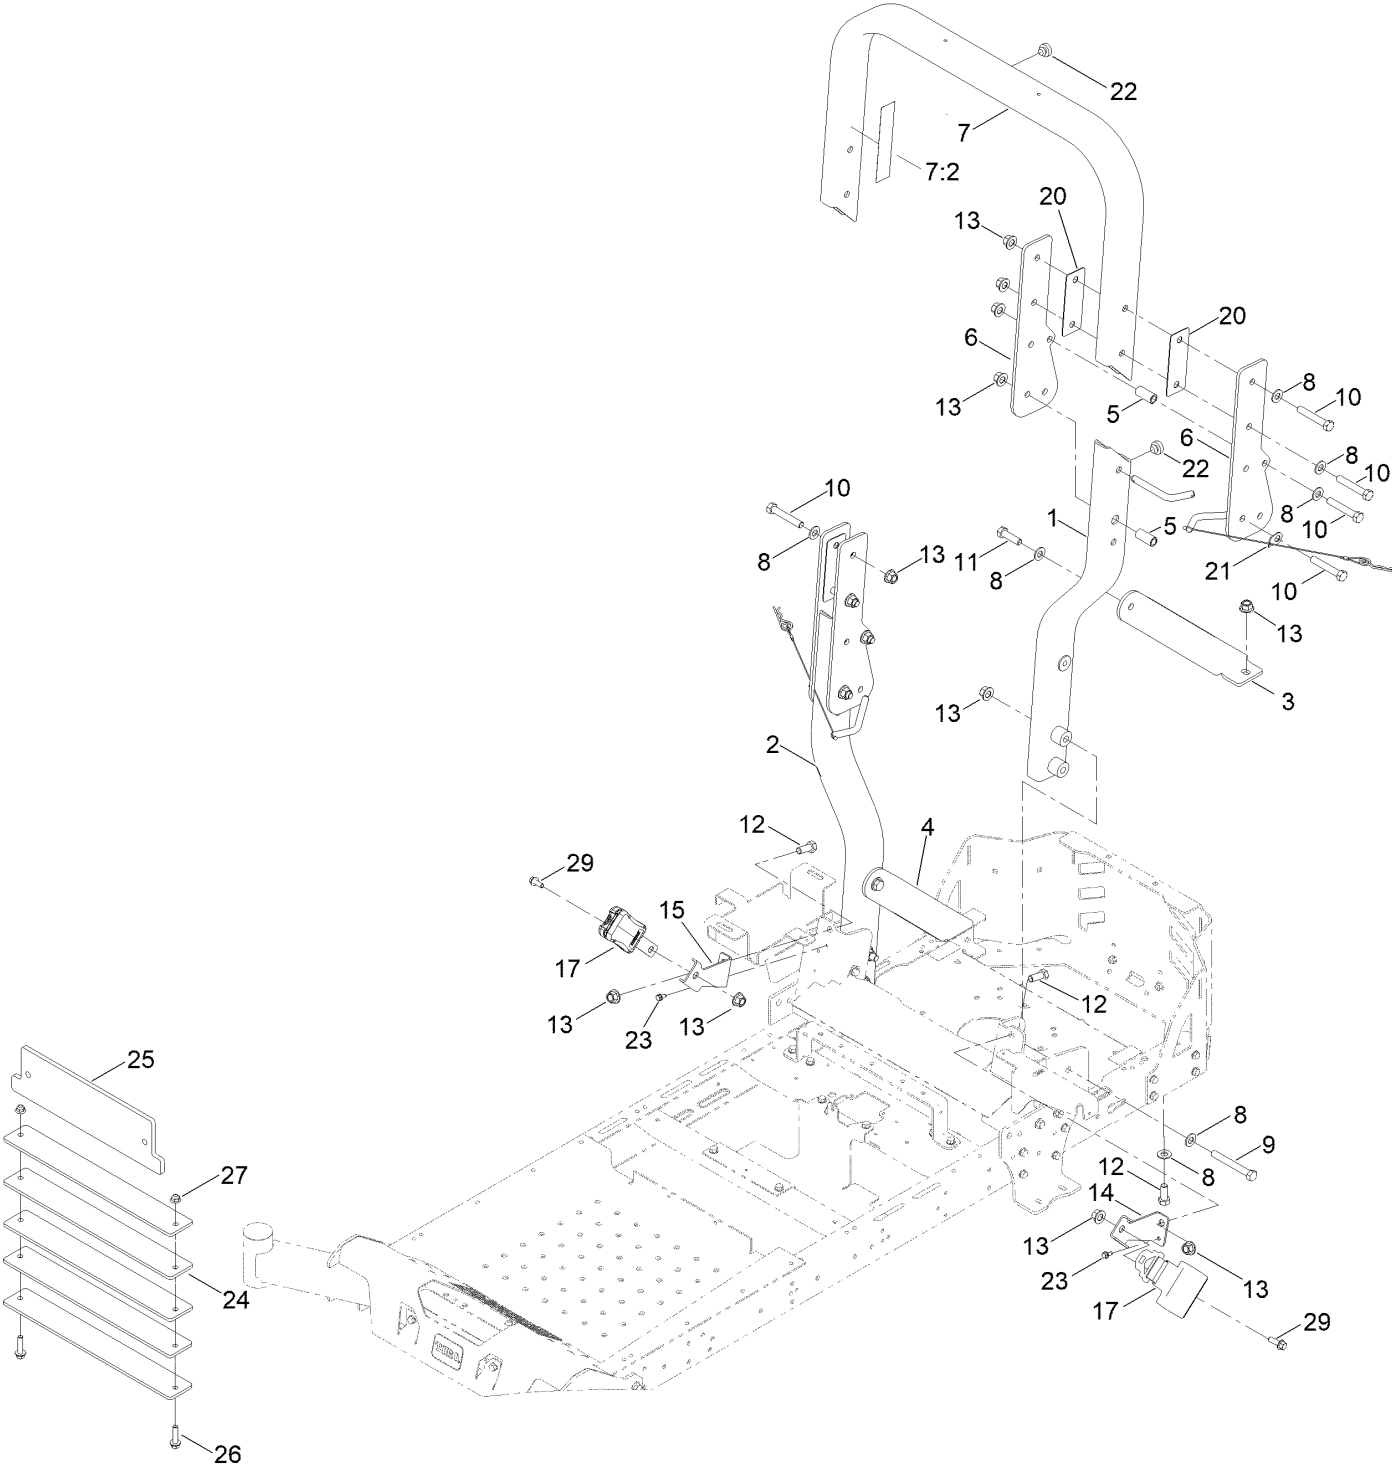

Count on it.

Parts Catalog

**Roll-Over Protection System Kit
TimeCutter® HD Zero-Turn-Radius Riding
Mower**

Model No. 139-2638

Roll-Over Protection Assembly No. 139-2638

Roll-Over Protection Assembly No. 139-2638 (continued)

<i>Ref.</i>	<i>Part Number</i>	<i>Qty.</i>	<i>Description</i>	<i>Ref.</i>	<i>Part Number</i>	<i>Qty.</i>	<i>Description</i>
1	137-5061-03	1	Tube-ROPS, Lower (LH)	13	139-1689	18	Nut-HF
2	137-5062-03	1	Tube-ROPS, Lower (RH)	14	136-5591-03	1	Bracket-Belt, Seat
3	136-5550-03	1	Bracket-Support (LH)	15	136-5592-03	1	Bracket-Belt, Seat
4	136-5551-03	1	Bracket-Support (RH)	17	109-9805	1	Seat Belt Kit
5	139-2637	4	Spacer	20	119-8926-03	4	Spacer-ROPS
6	137-5052-03	4	Plate-Side	21	140-3482	2	Pin-ROPS
7	147-2971	1	Upper Hoop Assembly	22	104-1412	3	Bumper-Rubber
7:2	107-3069	1	Decal-Warning	23	137-3043	2	Screw-HWH
8	139-2611	14	Washer-Flat	24	140-5049-03	5	Weight-Front
9	139-2633	4	Screw-HH	25	120-5495-03	1	Plate
10	139-2634	8	Screw-HH	26	120-9715	2	Screw-CARR
11	139-2635	2	Screw-HH	27	119-4042	2	Nut-HF, NI
12	139-2636	4	Screw-HH	29	117-9035	2	Screw-HHF