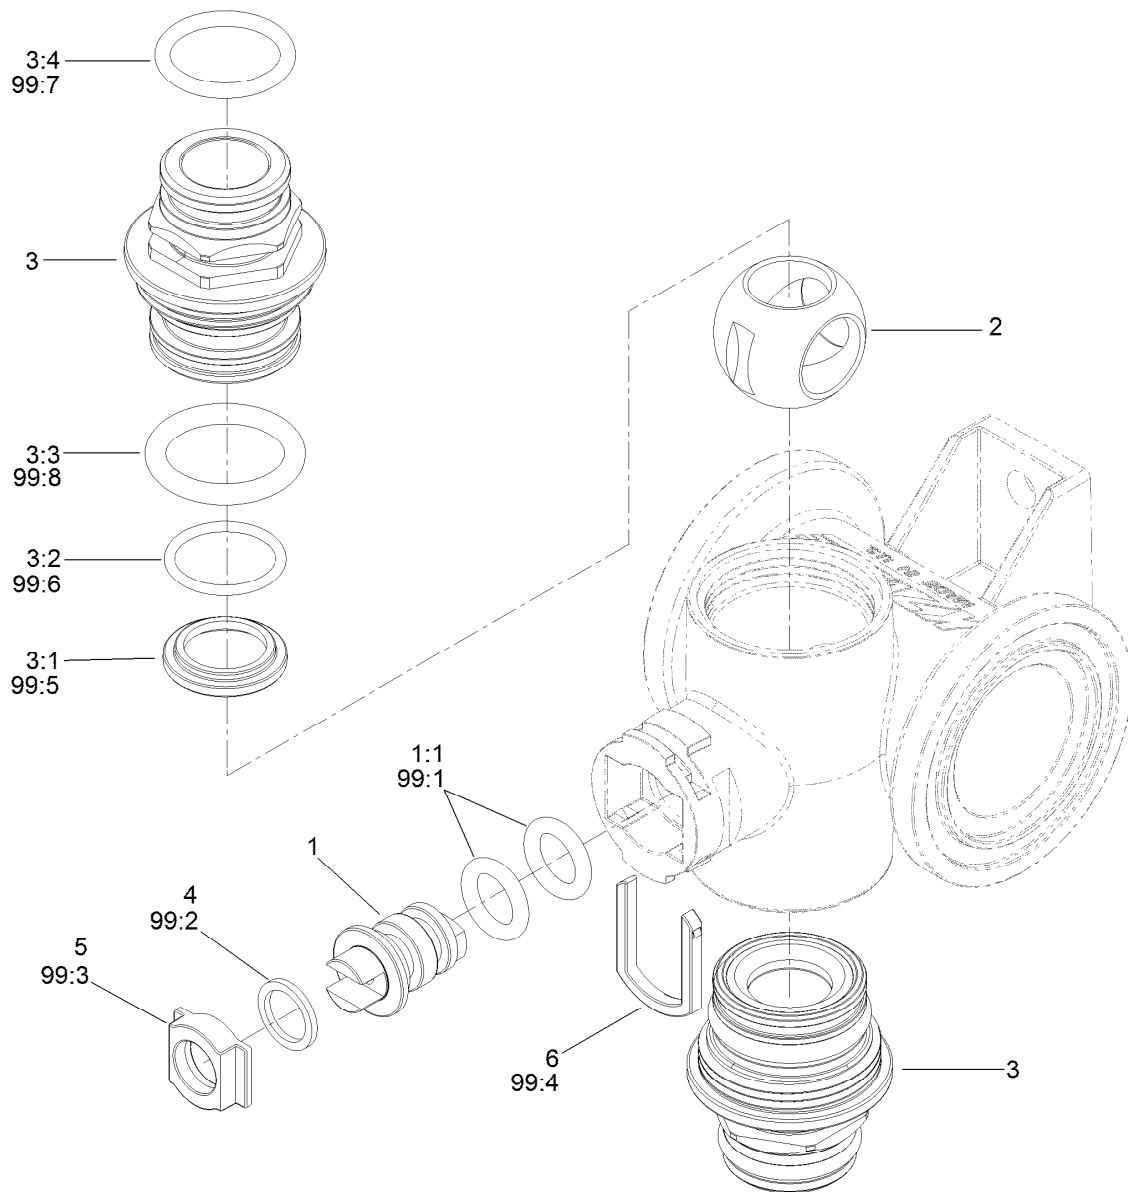

On/Off Manifold Valve Kit No. 127-9803

Ref.	Part Number	Qty.	Description	Ref.	Part Number	Qty.	Description
1	130-8248	1	Valve Stem Kit	6	127-1190	1	Fork-Stem, Valve
1:1	127-1197	2	O-Ring-Stem	99	130-7304	1	Valve Repair Kit ●
2	127-1194	1	Ball-Valve, 3Way	99:1	127-1197	2	O-Ring-Stem
3	130-7317	2	Endcap Kit	99:2	127-1196	2	Washer-Stem, Valve
3:1	127-1192	1	Seat-Ball	99:3	127-1195	1	Seat-Stem, Valve
3:2	127-1188	1	O-Ring, Seat (Ball)	99:4	127-1190	1	Fork-Stem, Valve
3:3	127-1189	1	O-Ring, Endcap	99:5	127-1192	2	Seat-Ball
3:4	127-1187	1	O-Ring, Endcap	99:6	127-1188	2	O-Ring, Seat (Ball)
4	127-1196	1	Washer-Stem, Valve	99:7	127-1187	2	O-Ring, Endcap
5	127-1195	1	Seat-Stem, Valve	99:8	127-1189	2	O-Ring, Endcap

● Not illustrated