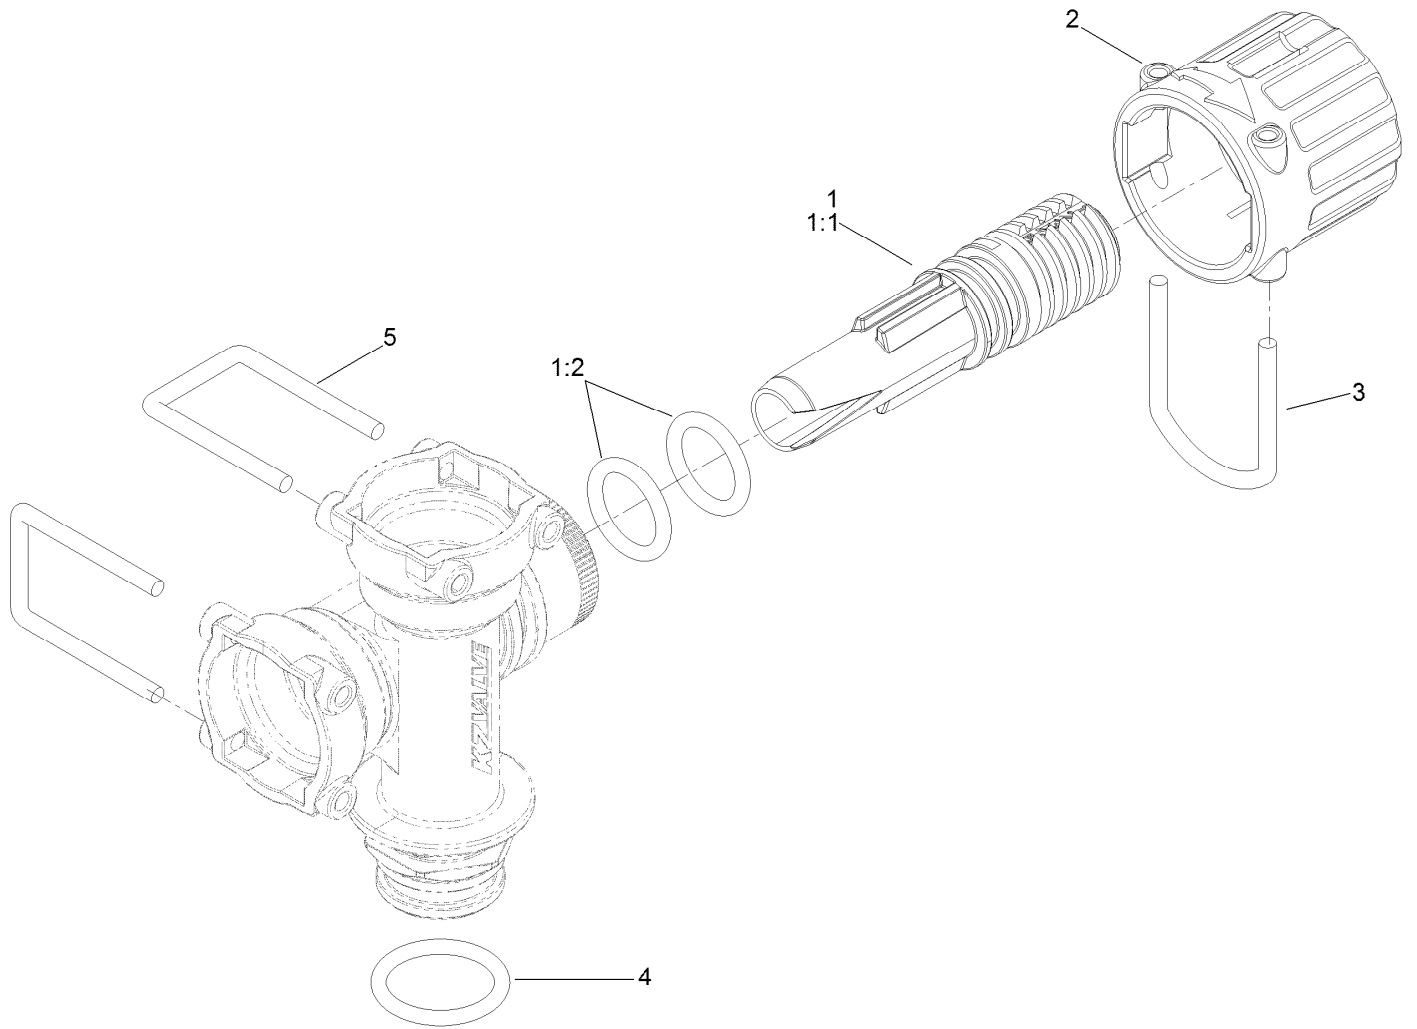

Bypass Valve Assembly No. 127-9805

<i>Ref.</i>	<i>Part Number</i>	<i>Qty.</i>	<i>Description</i>
1	131-0298	1	Bypass Needle Kit
1:1	127-1182	1	Needle-Bypass
1:2	127-1181	2	Oring-Bypass Needle
2	127-1180	1	Knob-Bypass
3	127-1179	1	Fork-Bypass Knob
4	127-1187	1	O-Ring, Endcap
5	133-0398	2	Pin-Fork