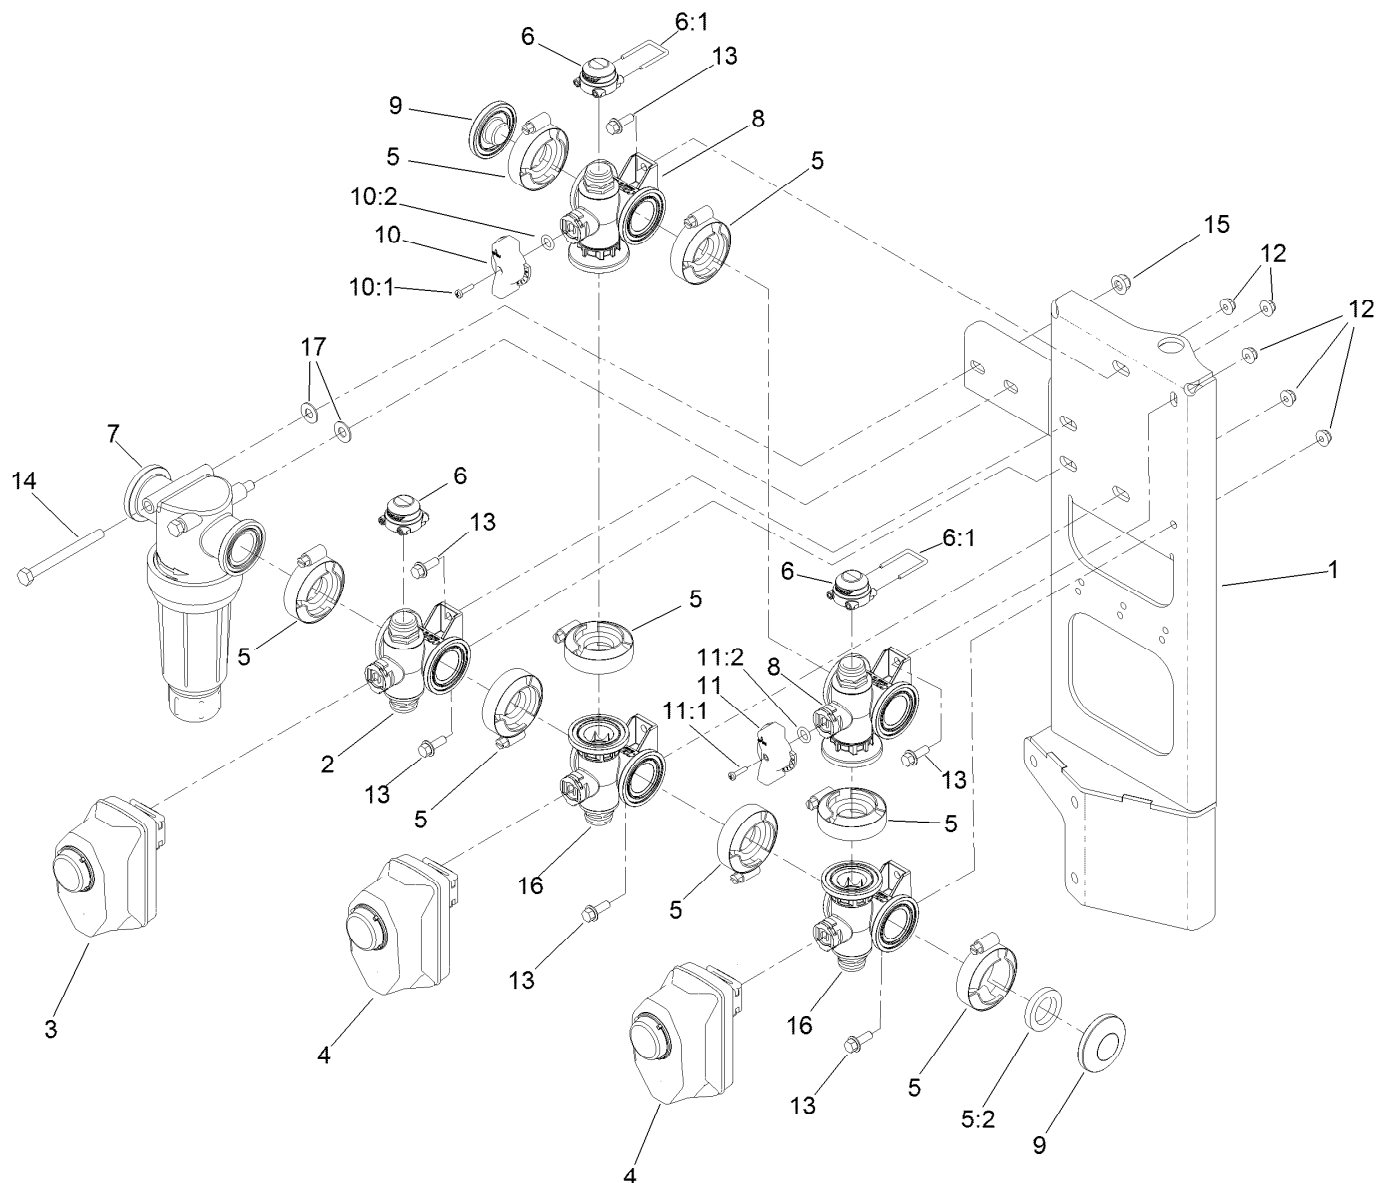

Manifold Assembly

<i>Ref.</i>	<i>Part Number</i>	<i>Qty.</i>	<i>Description</i>	<i>Ref.</i>	<i>Part Number</i>	<i>Qty.</i>	<i>Description</i>
1	137-4292	1	Mount-Valve	10:1	131-0263	1	Screw-Handle
2	127-9804	1	Regulating Valve Body ASM	10:2	127-1197	1	O-Ring-Stem
3	144-6163	1	Kit-Actuator Regulating Pi	11	131-0266	1	Master Regulating Handle Kit
4	140-7377	2	Kit-Actuator Pi, On/Off	11:1	131-0263	1	Screw-Handle
5	127-9829	8	Clamp/Gasket Kit	11:2	127-1197	1	O-Ring-Stem
5:2	127-1145	1	Gasket-Flange	12	104-7201	6	Nut-HF, NI
6	127-9811	3	Fitting-Cap, Female	13	3234-4	6	Screw-HHF
6:1	133-0398	1	Pin-Fork	14	322-22	2	Screw-HH
7	131-3791	1	Filter-Pressure	15	104-8300	2	Nut-HF, NI
8	131-0253	2	Manifold Valve Kit	16	131-7256	2	Manifold Valve Kit
9	127-9815	2	Fitting-Cap	17	107-0279	2	Washer
10	131-0265	1	Agitation Regulating Handle Kit