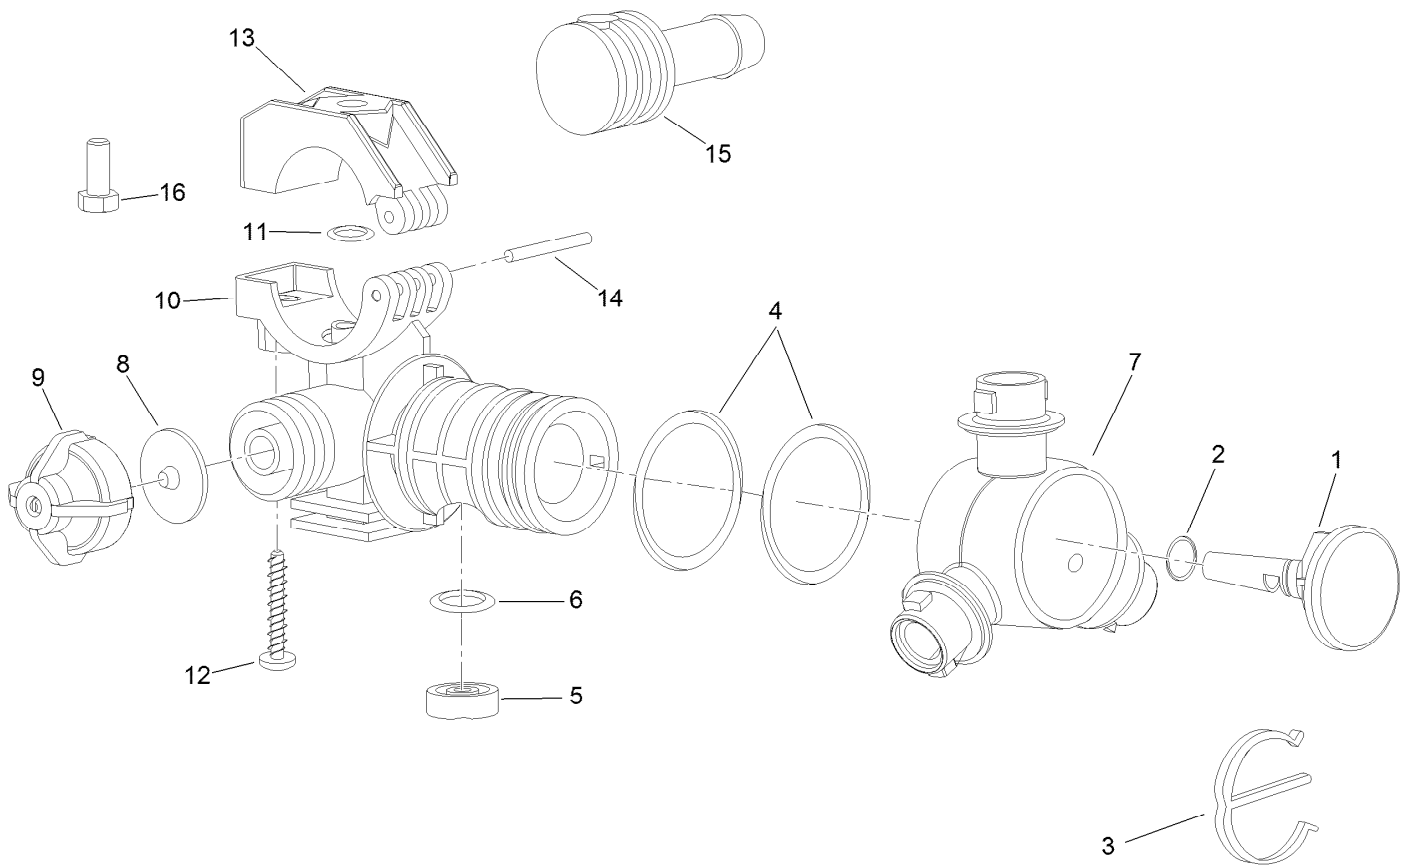

LH Single Turret Body Assembly No. 108-3725

<i>Ref.</i>	<i>Part Number</i>	<i>Qty.</i>	<i>Description</i>	<i>Ref.</i>	<i>Part Number</i>	<i>Qty.</i>	<i>Description</i>
1	95-9200	1	Plug	9	95-9193	1	Cap-Diaphragm
2	95-9198	1	O-Ring	10	95-9192	1	Body-Split Eyelet
3	95-9197	1	E-Clip	11	95-9191	1	O-Ring
4	95-9199	2	O-Ring	12	99-0811	1	Screw-Clamp
5	108-3264	1	Seal-Viton	13	99-0812	1	Clamp-Upper
6	108-3265	1	O-Ring-Viton	14	99-0814	1	Pin-Pivot
7	95-9196	1	Turret	15	95-9201	1	Shank-Hose
8	41003	1	Diaphragm	16	322-3	1	Screw-HH