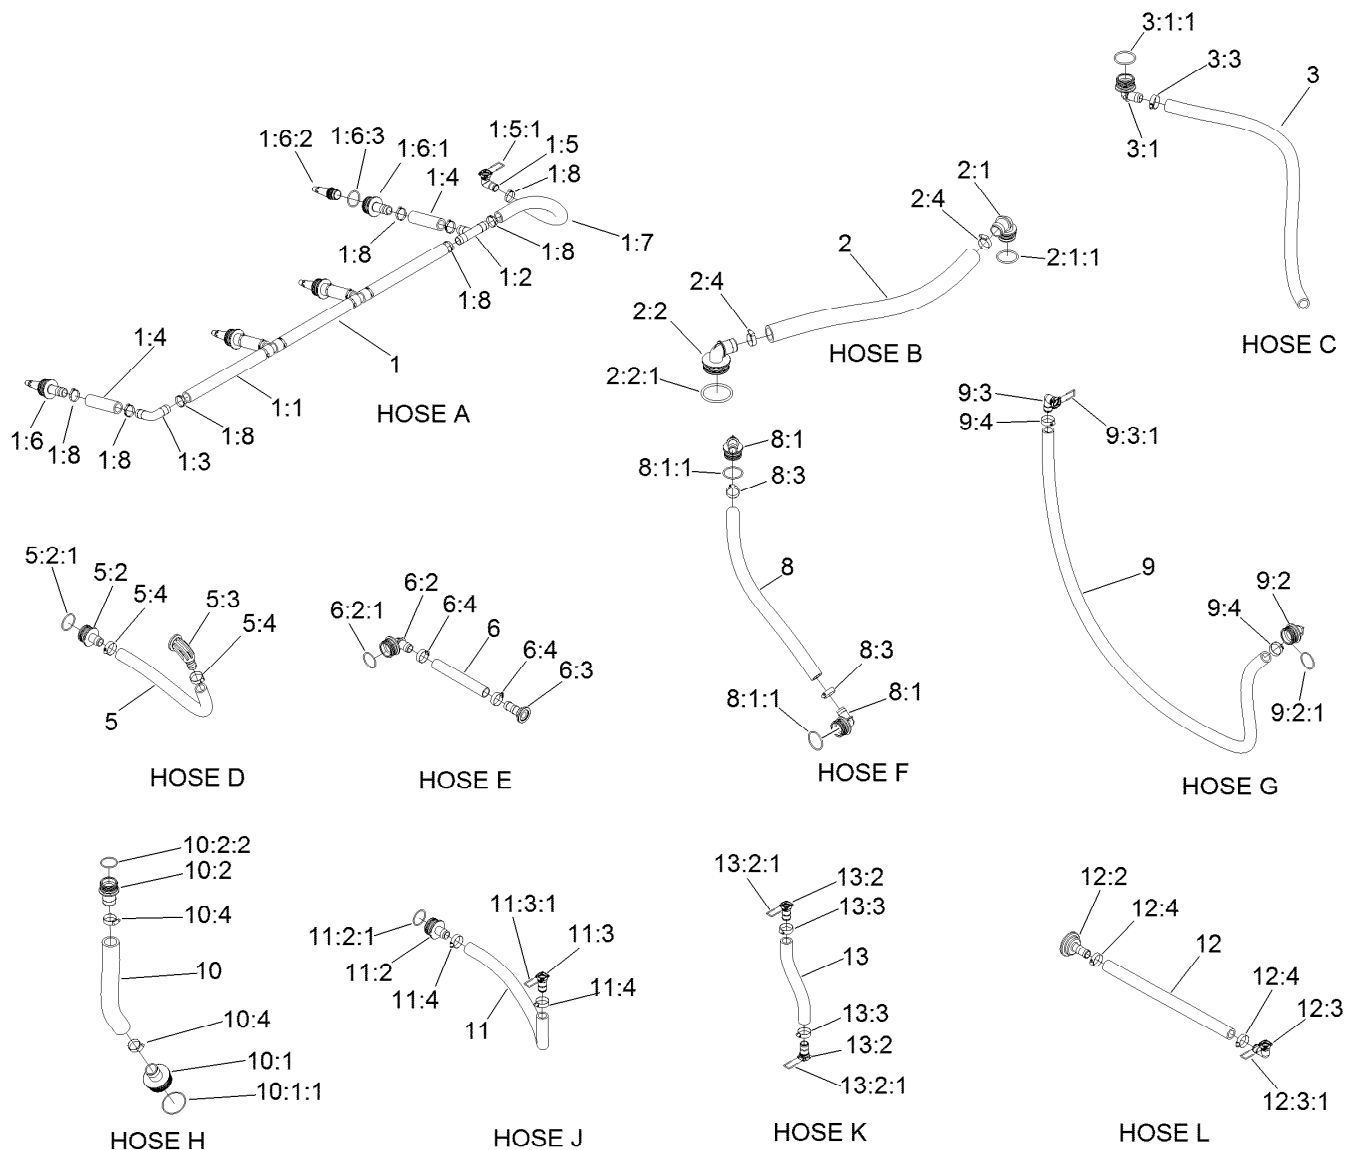

Reference **Spray Tank Assembly** page and **Spray Tank Valve Assembly** page for hose locations and orientation

Hose Assembly

Ref.	Part Number	Qty.	Description	Ref.	Part Number	Qty.	Description
1	139-3095	1	Hose-Agitation, ASM	3:1:1	100-8637	1	O-Ring
1:1	117-7862	3	Hose-Main Agitation	3:3	2412-34	1	Clamp-Hose
1:2	117-7866	3	Tee-Hosebarb	5	132-4329	1	Hose-Supply
1:3	117-7867	1	Elbow-Hosebarb	5:2	106-4932	1	Hosebarb-Straight
1:4	119-0441	4	Hose-Agitaiton	5:2:1	100-8637	1	O-Ring
1:5	131-0213	1	90 DEG Barb Fitting Kit	5:3	131-0241	1	Fitting-Elb 90
1:5:1	133-0398	1	Pin-Fork	5:4	2412-34	2	Clamp-Hose
1:6	131-3731	4	Agitation Nozzle ASM	6	132-4331	1	Hose-Agitation, Bypass
1:6:1	131-3732	1	Fitting-Barb	6:2	106-4933	1	Hosebarb ASM
1:6:2	120-8579	1	Nozzle-Agitation	6:2:1	100-8637	1	O-Ring
1:6:3	121-4996	1	O-Ring	6:3	127-1142	1	Fitting-STR
1:7	131-3785	1	Hose-Supply	6:4	2412-34	2	Clamp-Hose
1:8	2412-34	16	Clamp-Hose	8	125-0639	1	Regulating Hose ASM
2	125-0645	1	Upper Suction Hose ASM	8:1	106-4933	2	Hosebarb ASM
2:1	110-5156	1	Suction Elbow ASM	8:1:1	100-8637	1	O-Ring
2:1:1	100-8637	1	O-Ring	8:3	2412-34	2	Clamp-Hose
2:2	106-4952	1	Hosebarb-90 DEG	9	132-4333	1	Hose-Bypass
2:2:1	100-6989	1	O-Ring	9:2	106-4933	1	Hosebarb ASM
2:4	41327	2	Clamp-Hose	9:2:1	100-8637	1	O-Ring
3	133-2868	1	Drain Hose ASM	9:3	131-0213	1	90 DEG Barb Fitting Kit
3:1	106-4933	1	Hosebarb ASM	9:3:1	133-0398	1	Pin-Fork