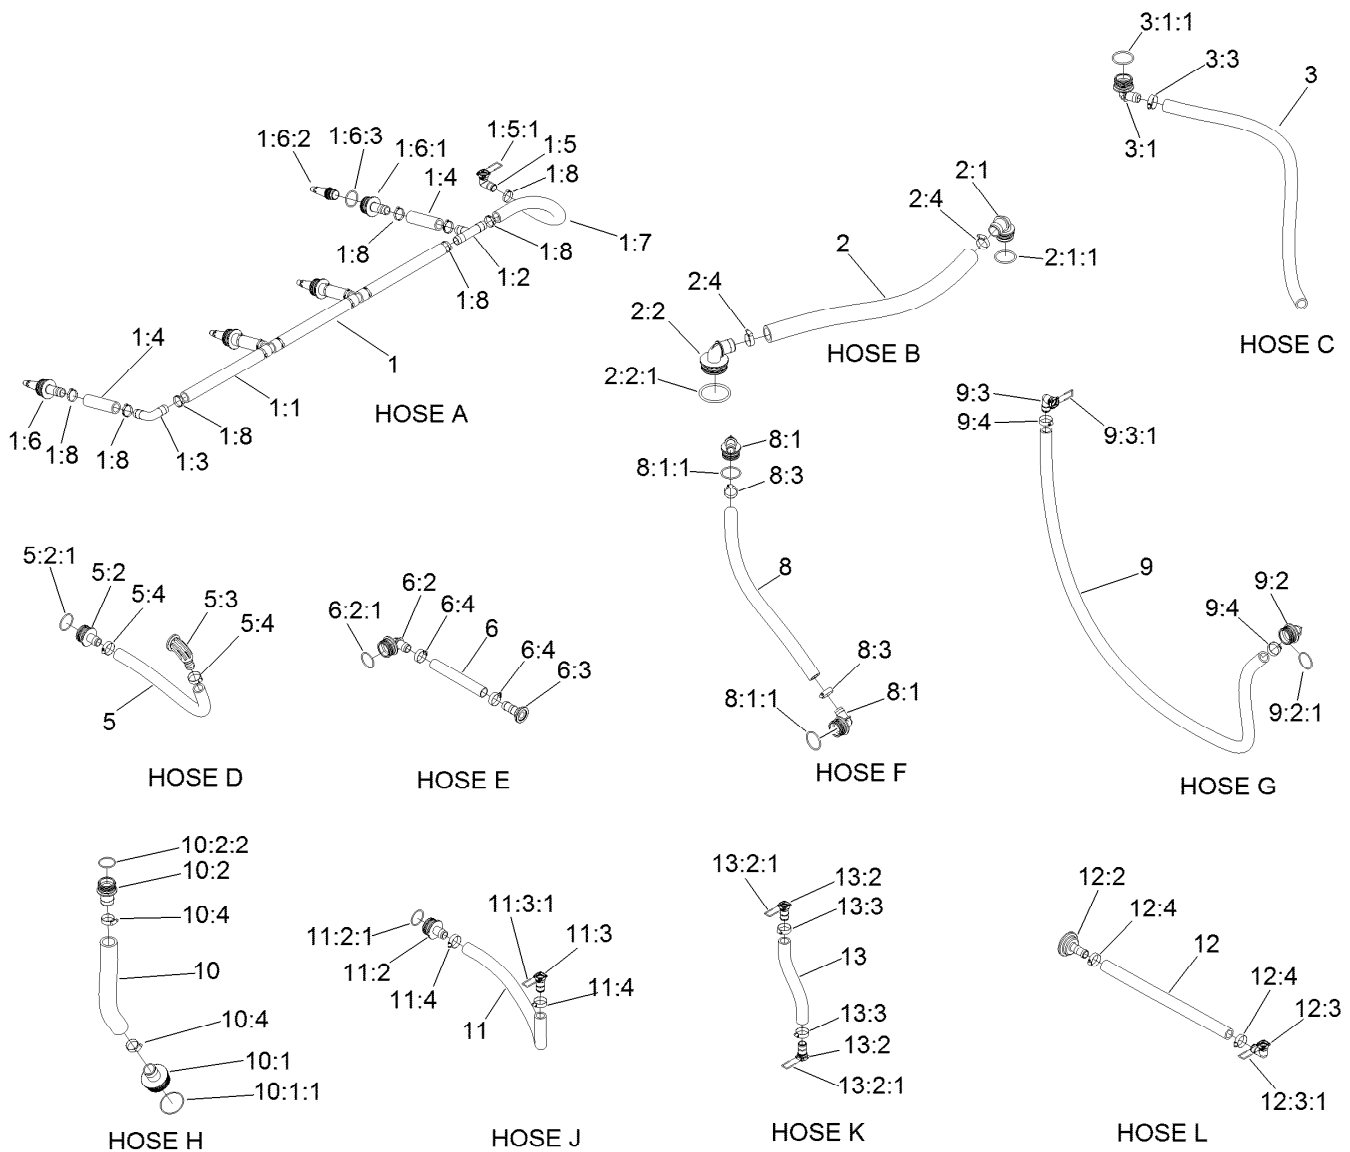

Reference **Spray Tank Assembly** page and **Spray Tank Valve Assembly** page for hose locations and orientation

Hose Assembly (continued)

<i>Ref.</i>	<i>Part Number</i>	<i>Qty.</i>	<i>Description</i>	<i>Ref.</i>	<i>Part Number</i>	<i>Qty.</i>	<i>Description</i>
9:4	2412-34	2	Clamp-Hose	11:3:1	133-0398	1	Pin-Fork
10	125-0643	1	Lower Suction Hose ASM	11:4	2412-34	2	Clamp-Hose
10:1	117-7965	1	Hosebarb ASM	12	132-4332	1	Hose-Master
10:1:1	100-6989	1	O-Ring	12:2	107-8704	1	Hosebarb
10:2	117-7982	1	Hosebarb ASM	12:3	131-0213	1	90 DEG Barb Fitting Kit
10:2:2	100-8637	1	O-Ring	12:3:1	133-0398	1	Pin-Fork
10:4	41327	2	Clamp-Hose	12:4	2412-34	2	Clamp-Hose
11	132-4330	1	Hose-Regulating	13	132-4326	1	Hose-Agitation, Supply
11:2	106-4932	1	Hosebarb-Straight	13:2	127-9806	2	Fitting Kit
11:2:1	100-8637	1	O-Ring	13:2:1	133-0398	1	Pin-Fork
11:3	127-9806	1	Fitting Kit	13:3	2412-34	2	Clamp-Hose