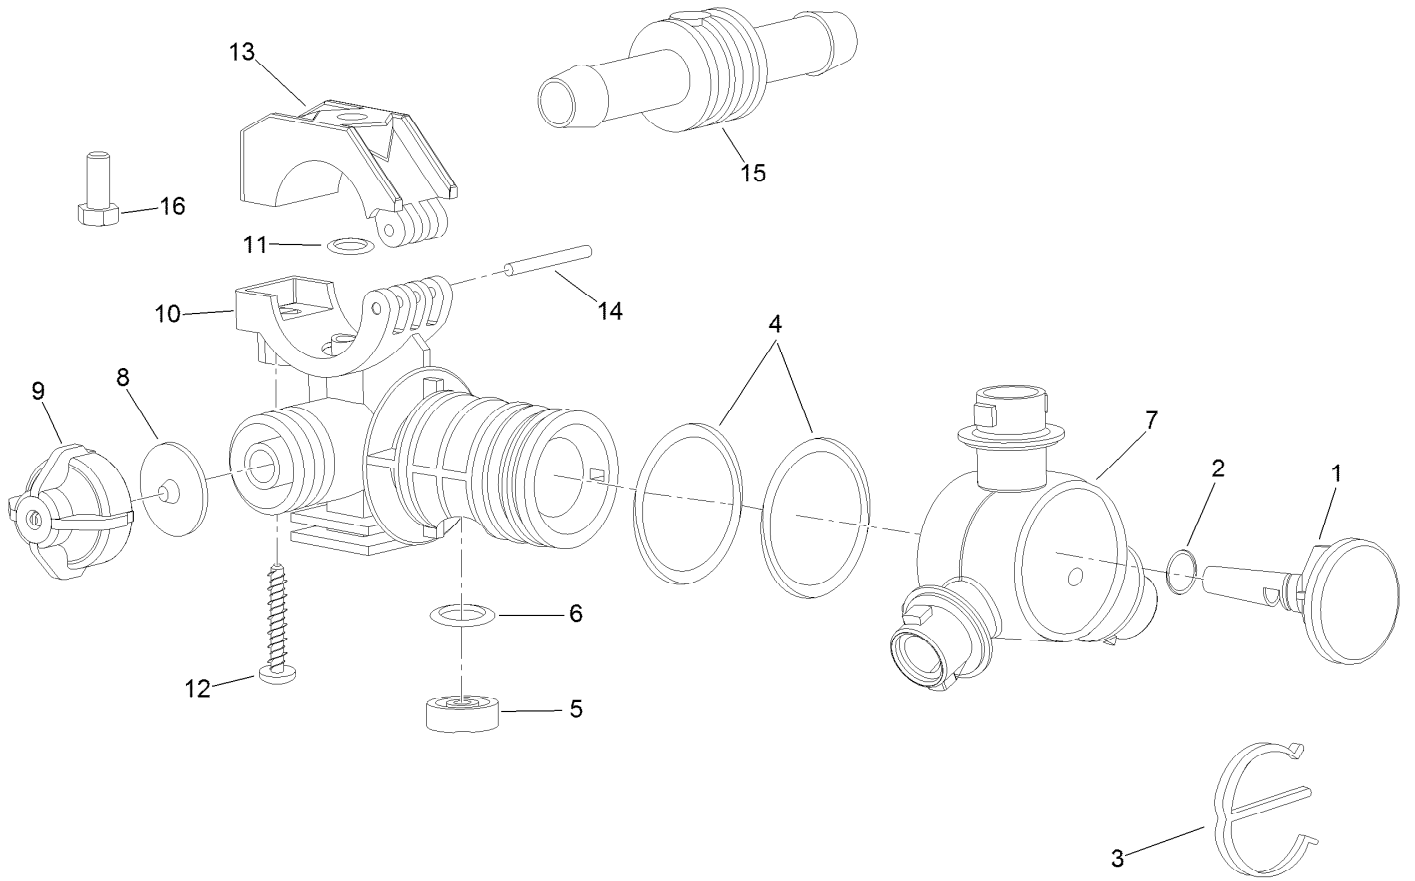

Double Turret Body Assembly No. 108-3727

Ref.	Part Number	Qty.	Description
1	95-9200	1	Plug
2	95-9198	1	O-Ring
3	95-9197	1	E-Clip
4	95-9199	2	O-Ring
5	108-3264	1	Seal-Viton
6	108-3265	1	O-Ring-Viton
7	95-9196	1	Turret
8	41003	1	Diaphragm

Ref.	Part Number	Qty.	Description
9	95-9193	1	Cap-Diaphragm
10	95-9192	1	Body-Split Eyelet
11	95-9191	1	O-Ring
12	99-0811	1	Screw-Clamp
13	99-0812	1	Clamp-Upper
14	99-0814	1	Pin-Pivot
15	95-9202	1	Shank-Hose
16	322-3	1	Screw-HH