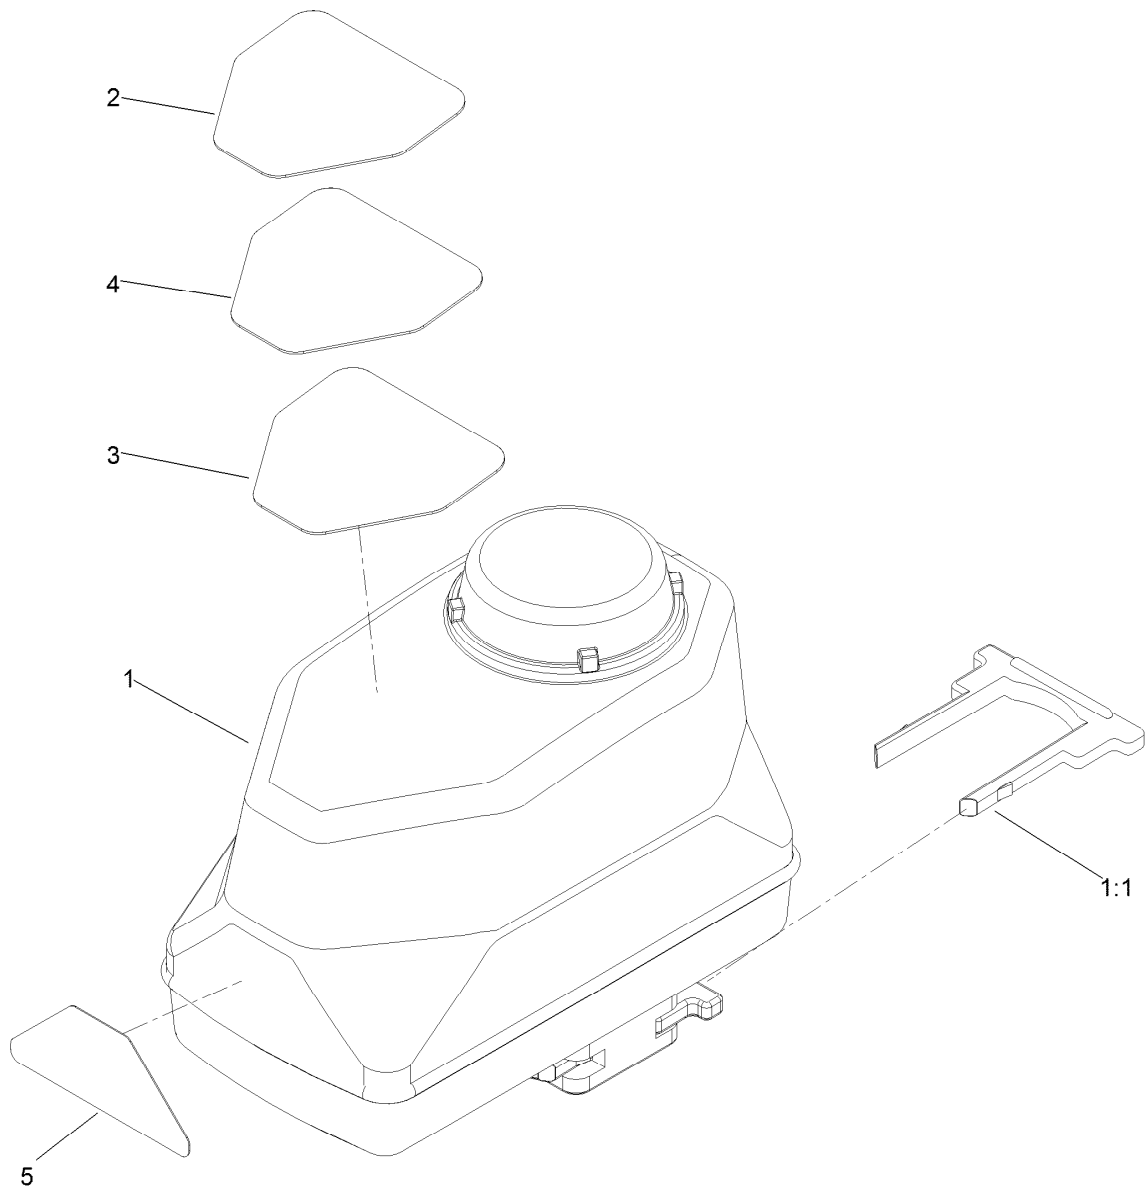

Actuator On/Off Assembly No. 140-7377

<i>Ref.</i>	<i>Part Number</i>	<i>Qty.</i>	<i>Description</i>
1		1	Actuator - On/Off ●
1:1	130-7301	1	Hairpin-Actuator
2	127-6979	1	Decal-Valve, Agitation
3	127-6981	1	Decal-Valve, On/Off
4	127-6982	1	Decal-Valve, Master Boom
5	127-6976	1	Decal-Valve, Bypass Adjust

● Not serviced separately