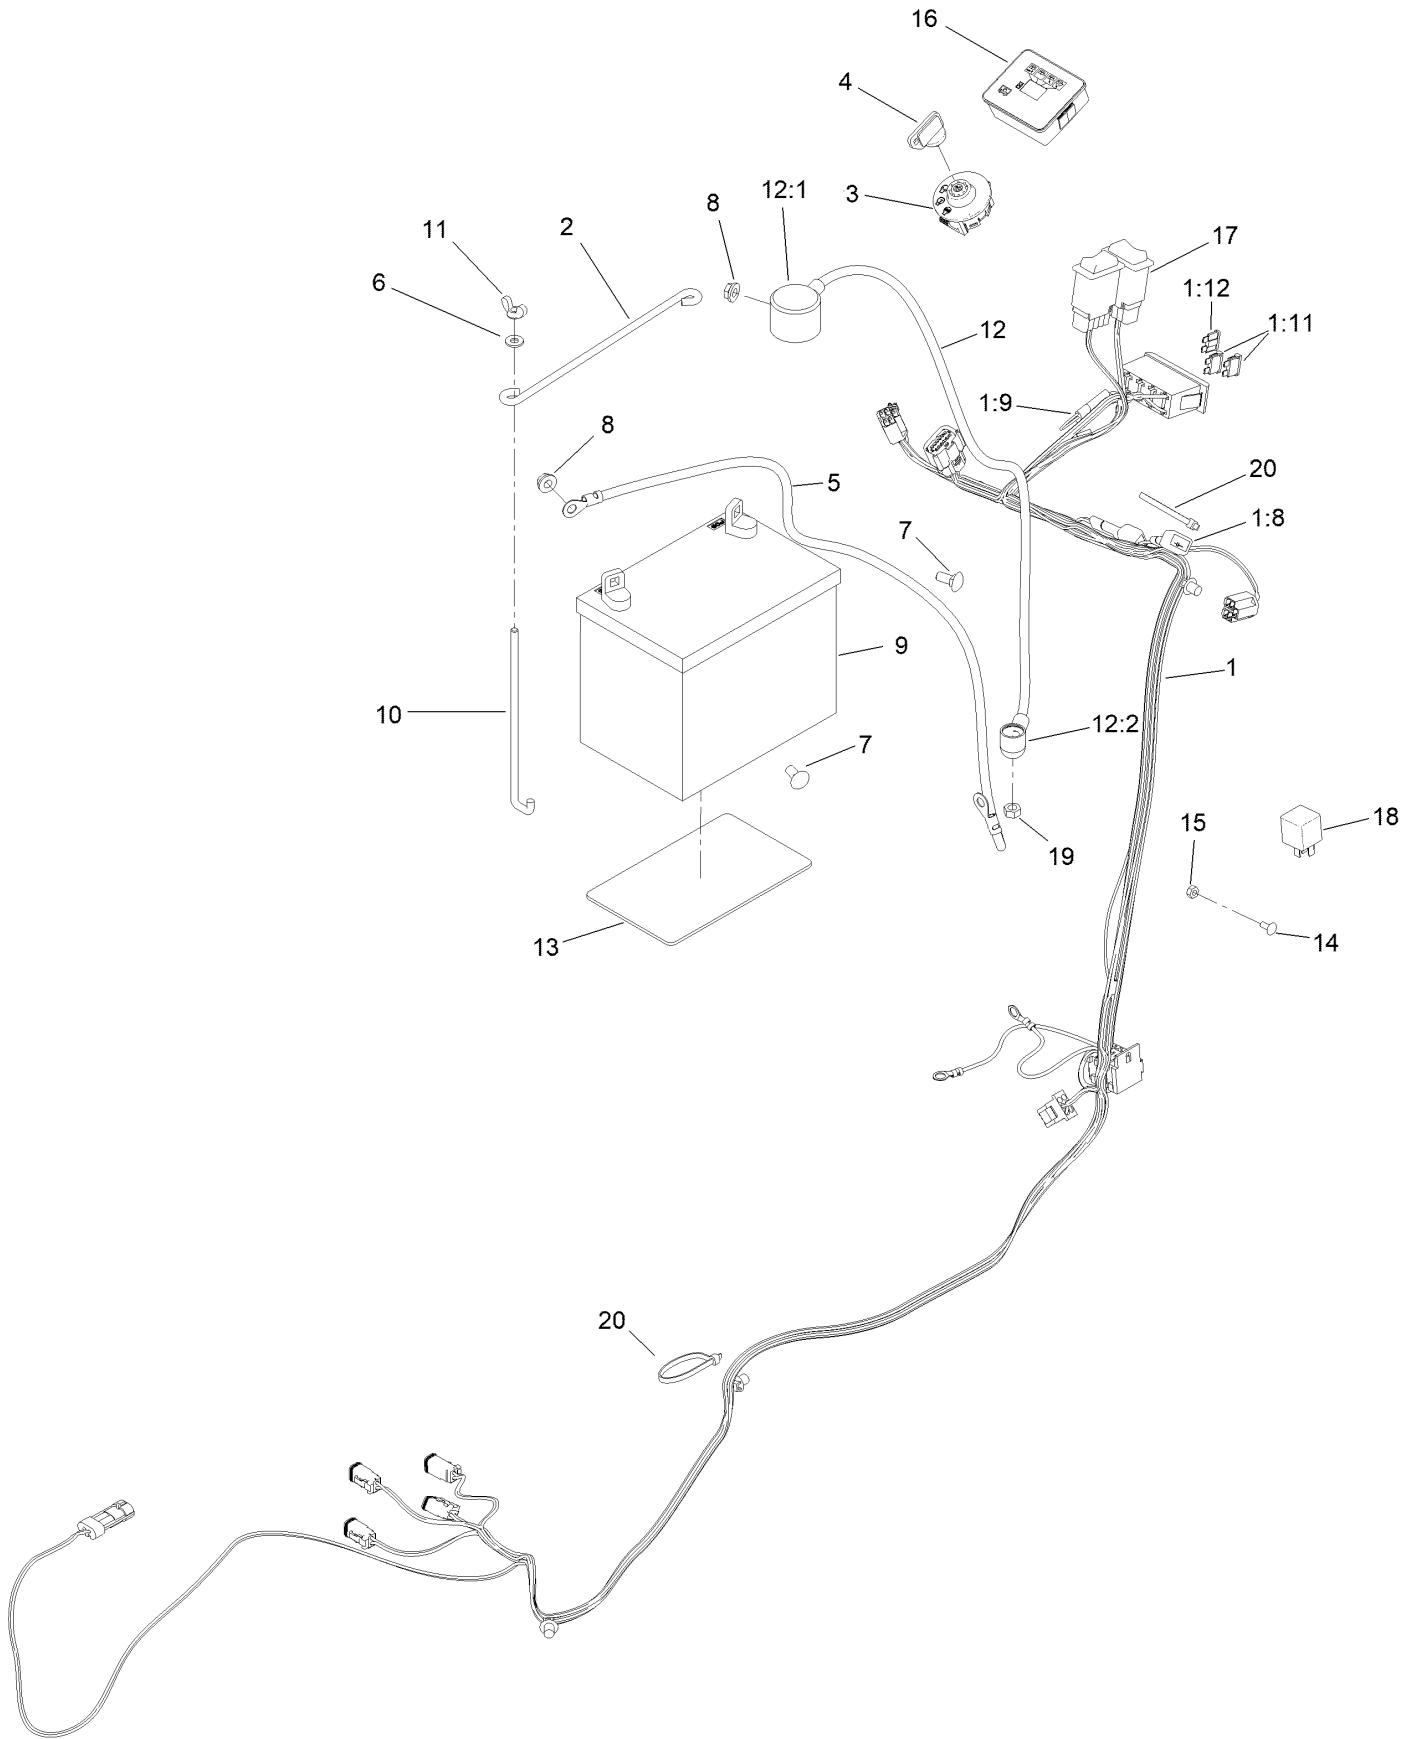

Electrical Harness Assembly

Electrical Harness Assembly (continued)

<i>Ref.</i>	<i>Part Number</i>	<i>Qty.</i>	<i>Description</i>	<i>Ref.</i>	<i>Part Number</i>	<i>Qty.</i>	<i>Description</i>
1	139-6385	1	Harness-Wire, Mud Buggy	10	100-6435	2	Post-Battery
1:8	100-4918	2	Diode	11	32103-22	2	Nut-Wing
1:9	32180-416	1	Cap-Tethered	12	109-7630	1	Positive Battery Cable ASM
1:11	109355	2	Fuse-Blade, 15 Amp	12:1	109-2407	1	Insulator-Battery
1:12	114241	1	Fuse-Blade, 7.5 Amp	12:2	1-543393	1	Insulator-Solenoid
2	100-6434	1	Rod-Hold Down, Battery	13	62-4300	1	Pad-Skid, Anti
3	137-4101	1	Switch-Ignition	14	1-807513	1	Bolt-CARR
4	63-8360	1	Key-Ignition	15	3296-2	1	Nut-Lock, NI
5	117-7240	1	Cable-Battery, Negative	16	132-8959	1	Module, Hour Meter
6	3256-22	2	Washer-Flat	17	AU113664	2	Switch-Rocker, 2 Pole
7	3230-1	2	Bolt-CARR	18	1-643275	1	Relay
8	32128-20	2	Nut-HF	19	33014-00	1	Nut-Hex
9	104-4657	1	Battery (340 CCA, Wet)	20	3290-378	3	Tie-Cable