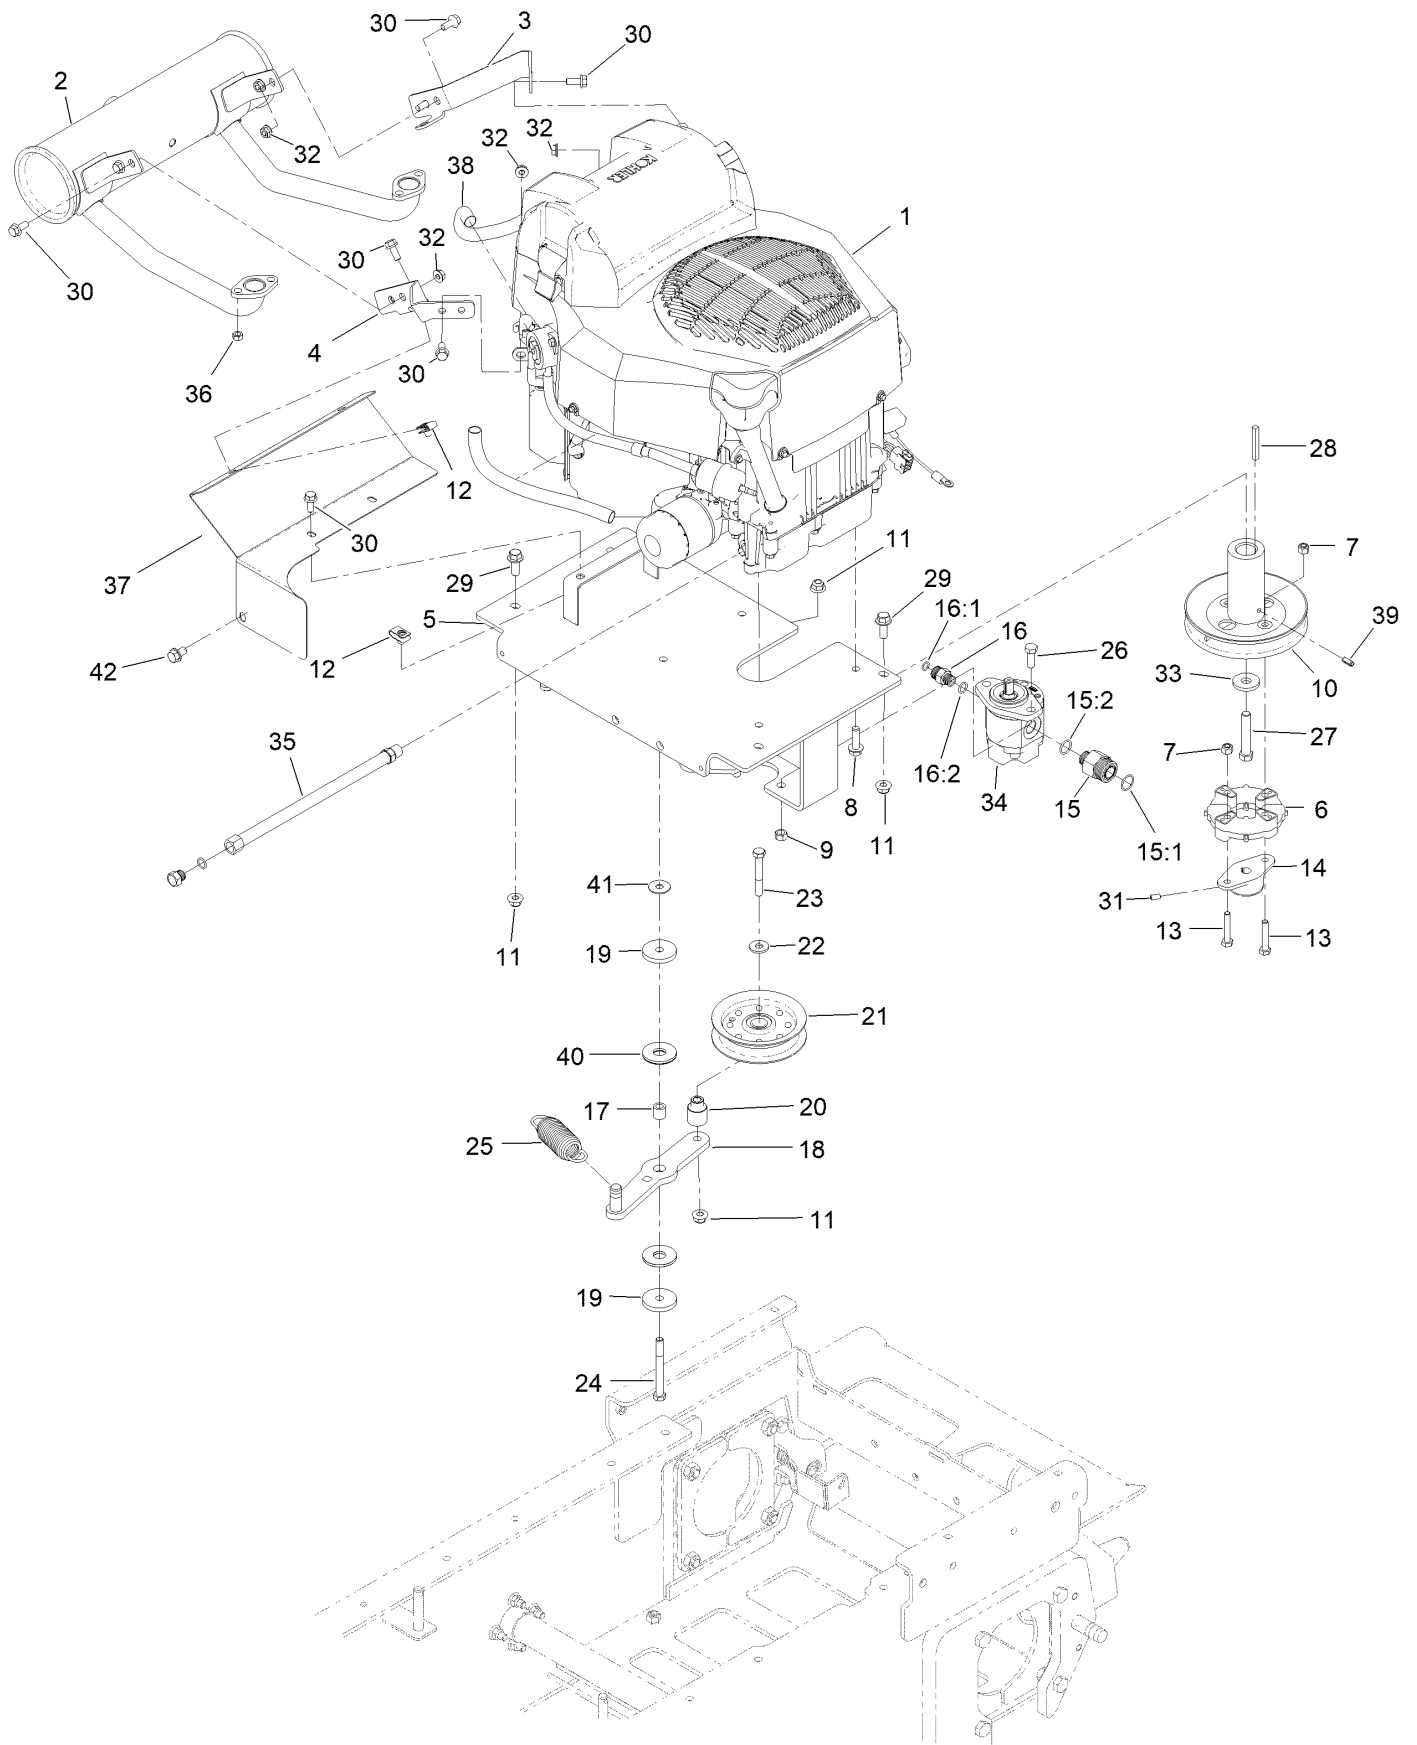

Engine Assembly

Engine Assembly (continued)

<i>Ref.</i>	<i>Part Number</i>	<i>Qty.</i>	<i>Description</i>	<i>Ref.</i>	<i>Part Number</i>	<i>Qty.</i>	<i>Description</i>
1	139-7245	1	Engine-Kohler, Zt740 [service]	20	132-9080	1	Bushing-Idler
2	132-8995	1	Muffler-Kohler	21	116-3626	1	Pulley-Idler
3	132-8916-03	1	Bracket-Muffler	22	80-6990	1	Washer-Hardened
4	132-8917-03	1	Bracket-Muffler	23	323-12	1	Screw-HH
5	132-8907-03	1	Plate-Engine	24	323-15	1	Screw-HH
6	119-0652	1	Coupler-Rubber	25	138-7110	1	Spring-Extension
7	3296-29	4	Nut-Lock, NI	26	323-6	2	Screw-HH
8	32144-109	4	Screw-Thd	27	3212-10	1	Screw-HH
9	125-5069	2	Nut-Hex	28	103-4177	1	Key
10	132-8938	1	Pulley-Engine	29	3234-42	4	Screw-HHF
11	104-8301	6	Nut-HF, NI	30	3234-47	12	Screw-HHF
12	115-7721	4	Nut-Clip, U	31	3245-9	2	Screw-Set, HSH
13	322-9	4	Screw-HH	32	32128-26	8	Nut-HF
14	132-9033	1	Hub-Pump	33	110-6147	1	Washer-Flat
15	98-9921	1	Fitting-Straight	34	139-7183	1	Pump-Gear
15:1	237-145	1	O-Ring	35	117-1261	1	Hose-Drain, Oil
15:2	237-79	1	O-Ring	36	114-3549	4	Nut
16	340-2	1	Fitting-Straight	37	139-7232-03	1	Shield-Muffler
16:1	237-22	1	O-Ring	38	136-4617	2	Sleeve-Thermal
16:2	237-42	1	O-Ring	39	32121-134	1	Pin-Roll
17	75-5270	1	Spacer-Knob, Seat	40	114-0463	2	Washer-Friction, Composite
18	132-9086-03	1	Arm-Idler	41	119-4150	1	Washer-Flat
19	110-9981	2	Washer-Plain	42	32144-15	2	Screw-HHFTF