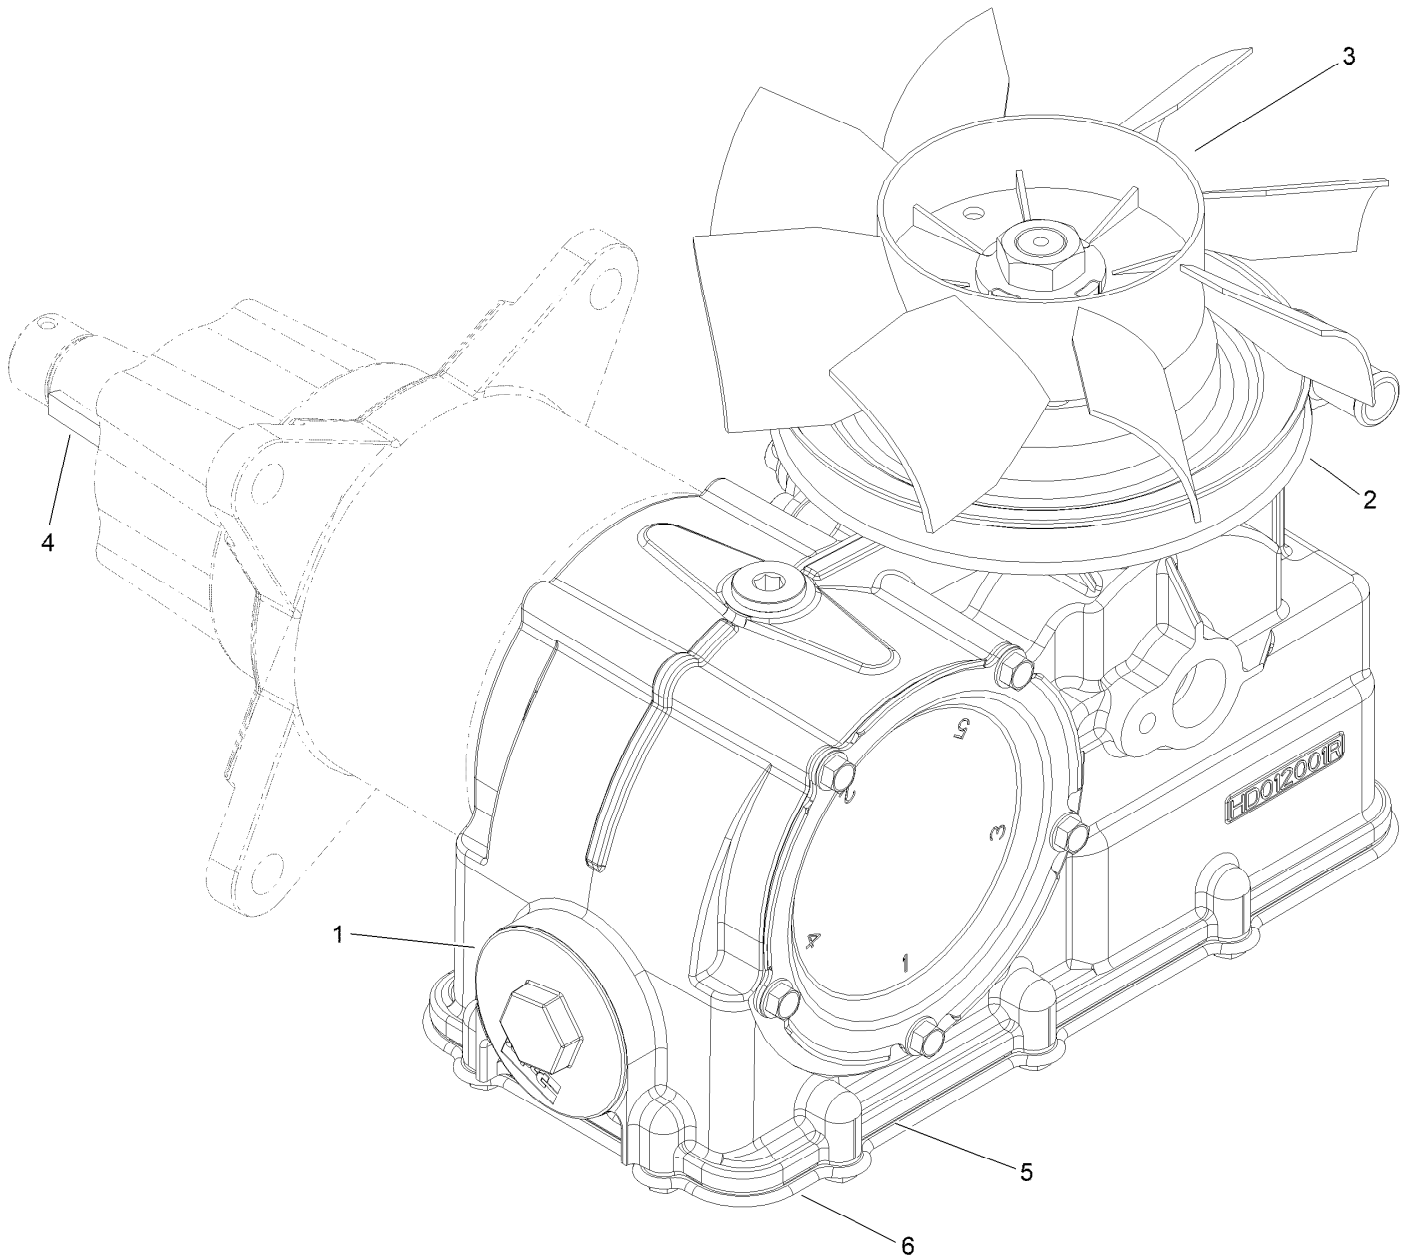

Hydraulic Pump Assembly (continued)

<i>Ref.</i>	<i>Part Number</i>	<i>Qty.</i>	<i>Description</i>	<i>Ref.</i>	<i>Part Number</i>	<i>Qty.</i>	<i>Description</i>
1	139-7184	1	Drive-Slew	23:1	133-8677	1	Cap-Vented
1:1	140-3579	1	Motor-HYD, Slew	24	139-1295	1	Belt-V
1:2	139-7235	1	Seal-Lip	25	139-7218	1	Clamp-R, Double
1:3	139-7236	1	Seal-Top Plate	26	140-3558	1	Cylinder, Hydraulic
2	140-2347-03	1	Top Swivel Plate ASM [black]	27	140-3582	1	Pin,Plain
3	139-7228-03	2	Spacer-Slew Mount	28	140-7204-03	1	Shield_cover
4	92-2379	1	Clamp-Hose	29	340-1	3	Fitting-Straight
5	100-1270	1	Switch-Proximity	29:1	237-21	1	O-Ring
6	104-8300	2	Nut-HF, NI	29:2	237-42	1	O-Ring
7	105-7456	1	Pin-Pivot	30	340-82	1	Fitting-Elbow, 90 DEG
8	121-4347	2	Hose-HYD	30:1	237-42	1	O-Ring
9	126-0416	1	Spacer	30:2	237-21	1	O-Ring
10	130-6482	8	Screw-HHF	31	144-2248	6	Clamp-Sc Band
11	132-5127	1	Tee	32	2412-137	1	Clamp-R, Double
12	132-7563	1	Hose-Breather, Transmission	33	3229-20	2	Screw-CARR
13	132-8802	1	LH Hydro Transaxle ASM	34	3231-2	1	Bolt-CARR
14	132-8803	1	RH Hydro Transaxle ASM	35	3234-47	5	Screw-HHF
15	132-8933	1	Hose-HYD, Hydro	36	3290-256	4	Pin-Hair
16	132-8934	1	Hose-HYD, Hydro	37	3290-357	1	Nut-HSF
17	132-8935	1	Hose-HYD, Hydro	38	3290-378	4	Tie-Cable
18	132-9025-03	2	Pivot-Dump	39	3296-2	2	Nut-Lock, NI
19	132-9032-03	1	Bracket-Hose Retainer	40	32128-52	8	Nut-Lock, Flange
20	136-0549-01	1	Lock-Tank	41	32144-15	4	Screw-HHFTF
21	137-3711	1	Screw	42	AU426-840	8	Screw-HH
22	137-5550	7	Washer-Thrust	43	AU495-81163	10	Washer-Flat
23	138-3164	1	Tank-Hydraulic	45	325-34	10	Screw-HH
				46	5-0652	4	Spacer

LH Hydro Transaxle Assembly No. 132-8802