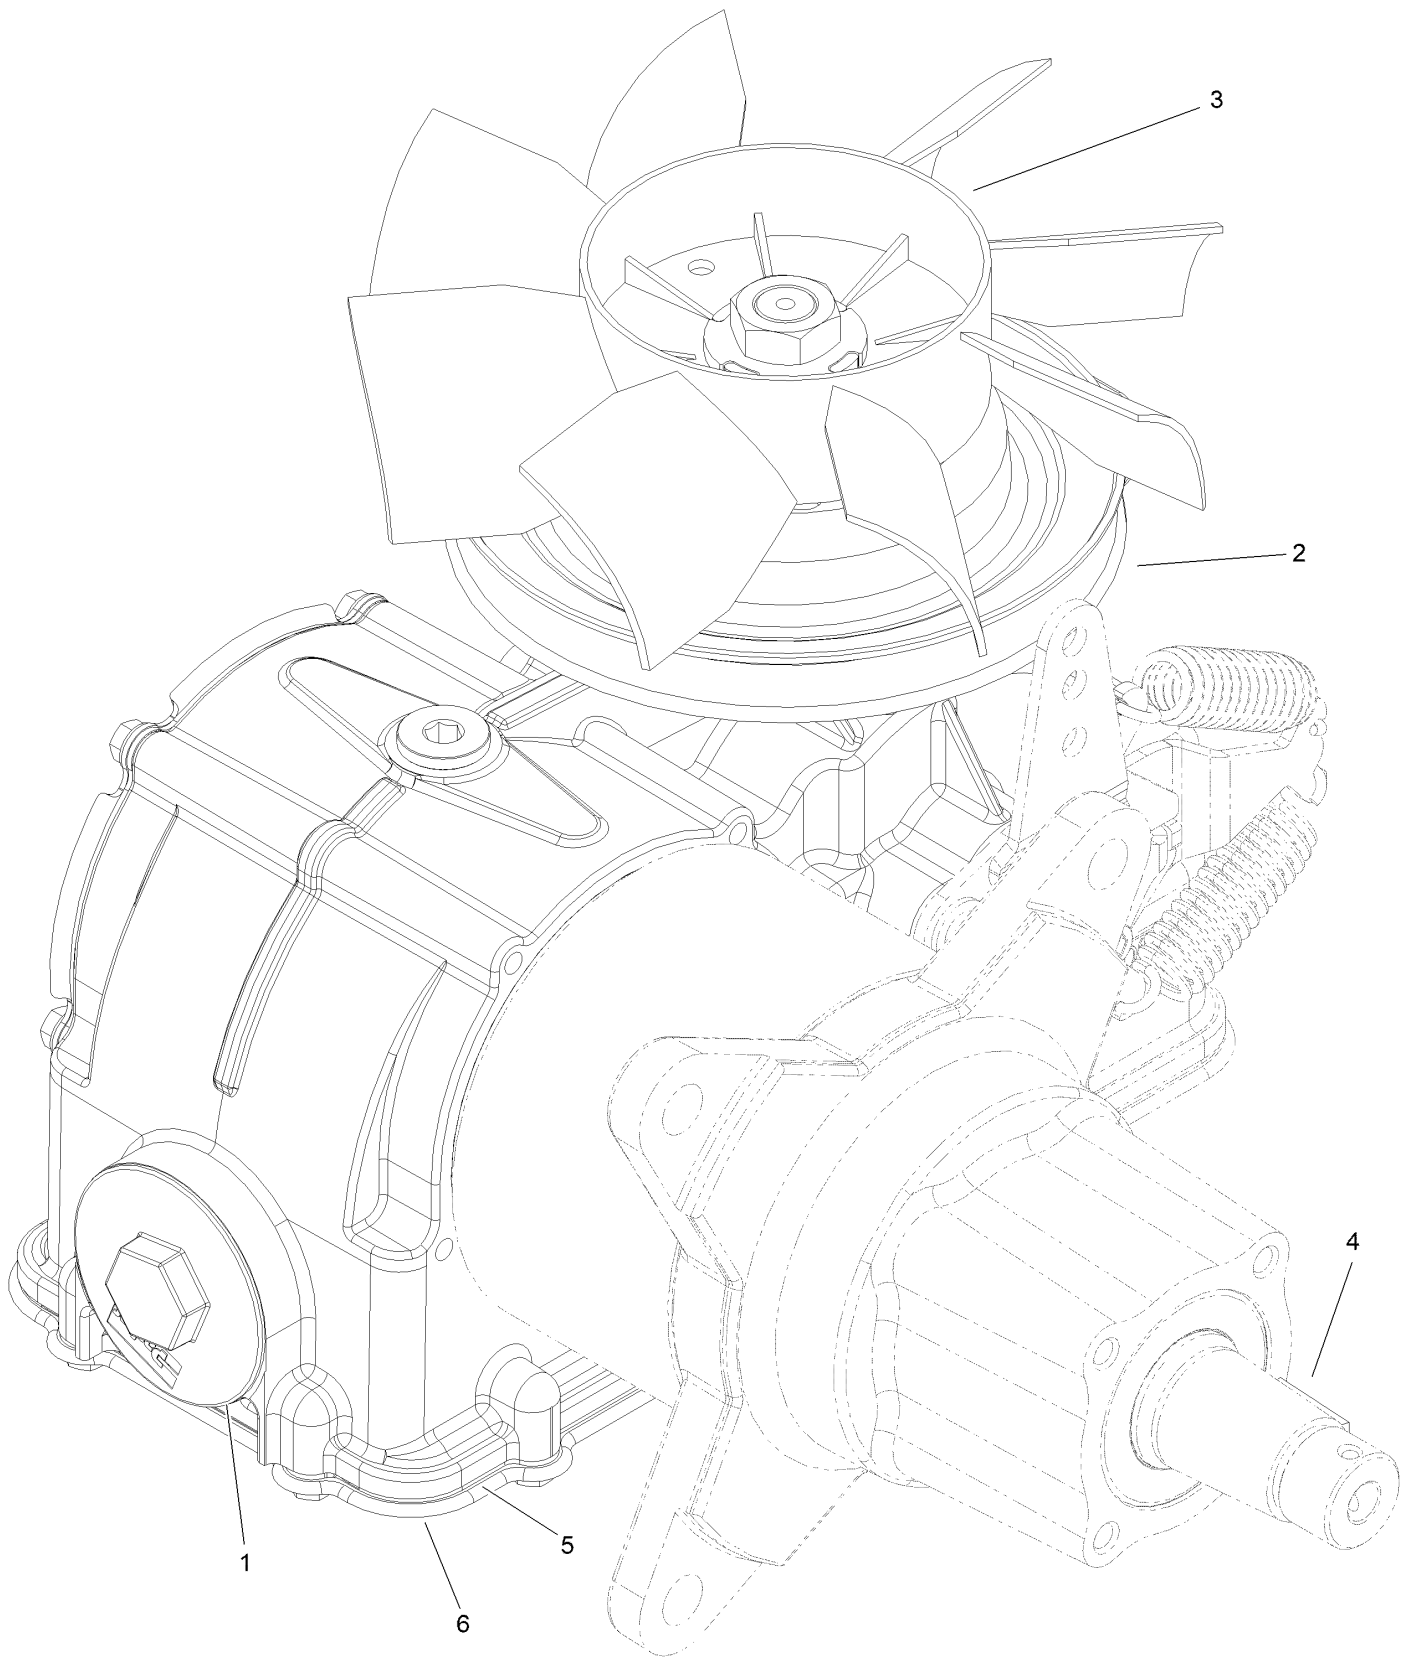

LH Hydro Transaxle Assembly No. 132-8802 (continued)

<i>Ref.</i>	<i>Part Number</i>	<i>Qty.</i>	<i>Description</i>	<i>Ref.</i>	<i>Part Number</i>	<i>Qty.</i>	<i>Description</i>
1	137-3772	1	Filter	6	139-7233	1	Cover-Service
2	137-3773	1	Pulley	7	145-1155	1	Kit-Seal, Motor ●
3	137-3774	1	Fan (8.3 Inch)	8	145-1156	1	Seal-Shaft ●
4	3257-42	1	Key-Woodruff	9	145-1166	1	Rtn ASM (LH) ●
5	140-1148	1	Gasket-Cover, Bottom				

● Not illustrated

RH Hydro Transaxle Assembly No. 132-8803