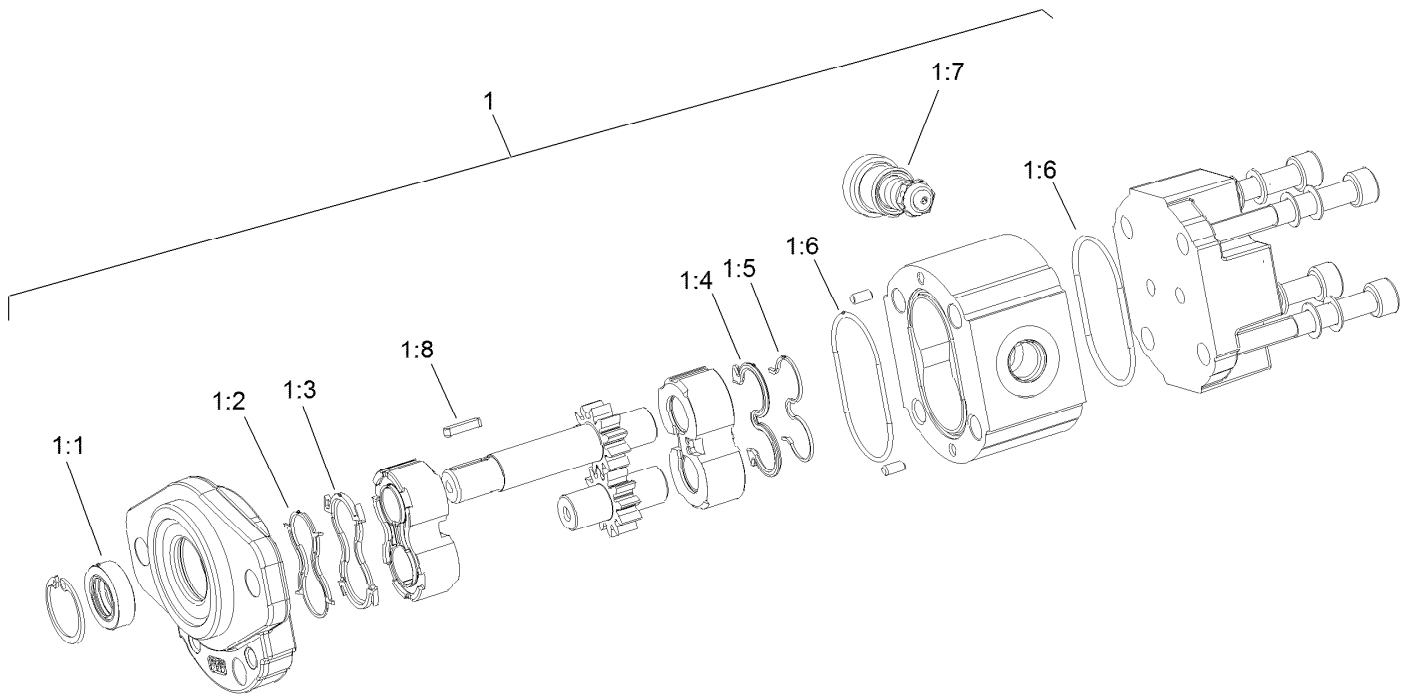

Engine Assembly (continued)

<i>Ref.</i>	<i>Part Number</i>	<i>Qty.</i>	<i>Description</i>	<i>Ref.</i>	<i>Part Number</i>	<i>Qty.</i>	<i>Description</i>
1	139-7245	1	Engine-Kohler, Zt740 [service]	20	132-9080	1	Bushing-Idler
2	132-8995	1	Muffler-Kohler	21	116-3626	1	Pulley-Idler
3	132-8916-03	1	Bracket-Muffler	22	80-6990	1	Washer-Hardened
4	132-8917-03	1	Bracket-Muffler	23	323-12	1	Screw-HH
5	132-8907-03	1	Plate-Engine	24	323-15	1	Screw-HH
6	119-0652	1	Coupler-Rubber	25	138-7110	1	Spring-Extension
7	3296-29	4	Nut-Lock, NI	26	323-6	2	Screw-HH
8	32144-109	4	Screw-Thd	27	3212-10	1	Screw-HH
9	125-5069	2	Nut-Hex	28	103-4177	1	Key
10	132-8938	1	Pulley-Engine	29	3234-42	4	Screw-HHF
11	104-8301	6	Nut-HF, NI	30	3234-47	12	Screw-HHF
12	115-7721	4	Nut-Clip, U	31	3245-9	2	Screw-Set, HSH
13	322-9	4	Screw-HH	32	32128-26	8	Nut-HF
14	132-9033	1	Hub-Pump	33	110-6147	1	Washer-Flat
15	98-9921	1	Fitting-Straight	34	139-7183	1	Pump-Gear
15:1	237-145	1	O-Ring	35	117-1261	1	Hose-Drain, Oil
15:2	237-79	1	O-Ring	36	114-3549	4	Nut
16	340-2	1	Fitting-Straight	37	139-7232-03	1	Shield-Muffler
16:1	237-22	1	O-Ring	38	136-4617	2	Sleeve-Thermal
16:2	237-42	1	O-Ring	39	32121-134	1	Pin-Roll
17	75-5270	1	Spacer-Knob, Seat	40	114-0463	2	Washer-Friction, Composite
18	132-9086-03	1	Arm-Idler	41	119-4150	1	Washer-Flat
19	110-9981	2	Washer-Plain	42	32144-15	2	Screw-HHFTF

Hydraulic Gear Pump Assembly No. 139-7183