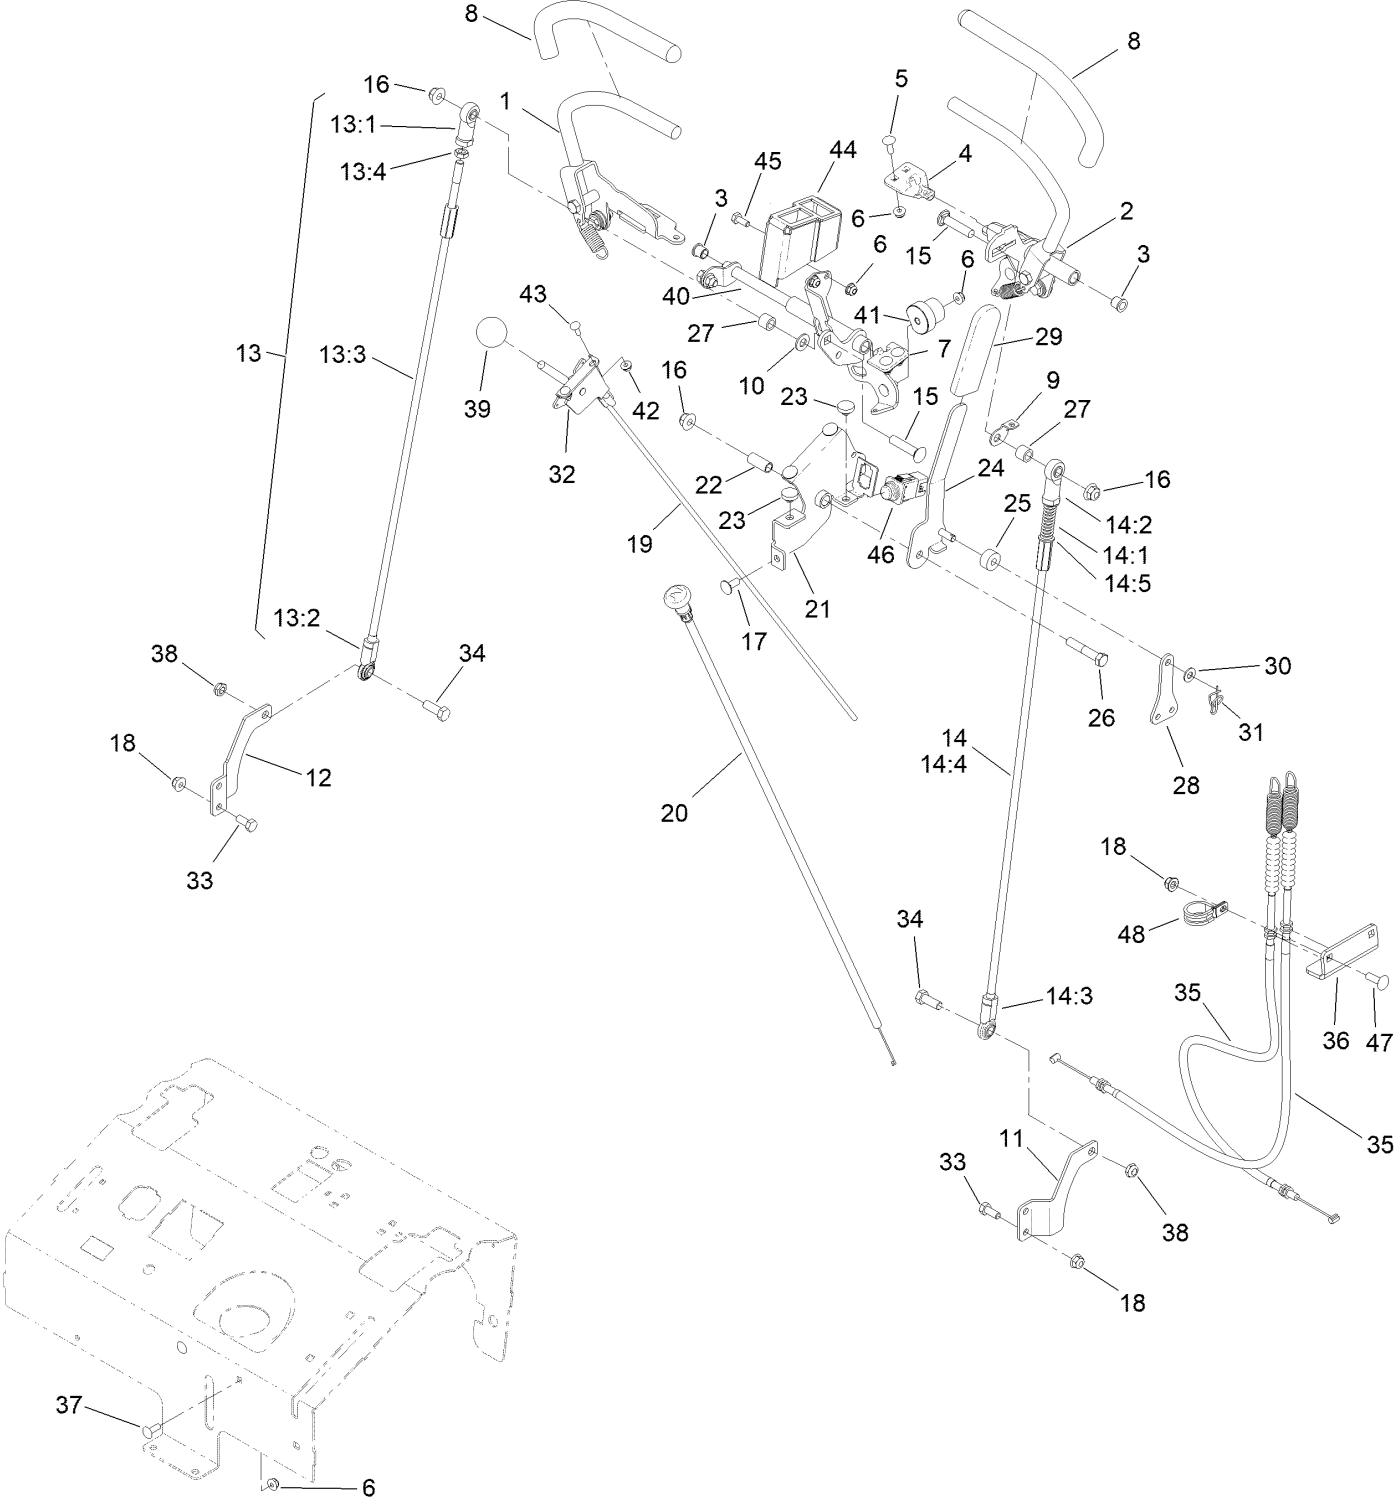

Control Assembly

Control Assembly (continued)

<i>Ref.</i>	<i>Part Number</i>	<i>Qty.</i>	<i>Description</i>	<i>Ref.</i>	<i>Part Number</i>	<i>Qty.</i>	<i>Description</i>
1	132-9048	1	RH Control Handle ASM	21	132-8919-03	1	Bracket-Brake, Pivot
2	132-9047	1	LH Control Handle ASM	22	131-3562	1	Bearing-Sleeve
3	103-9928	2	Bearing	23	1-513658	2	Bumper
4	120-3288	1	Tab-Pivot, LH	24	132-8920-03	1	Handle-Arm, Brake
5	3229-1	4	Screw-CARR	25	132-9064	1	Bushing-Brake
6	104-7201	10	Nut-HF, NI	26	323-10	1	Screw-HH
7	120-3287	1	Tab-Pivot, RH	27	93-9847	2	Spacer
8	119-0222	2	Grip	28	132-1188	1	Yoke-Cable
9	132-7538	1	Bracket-Adjustment, Speed	29	1-633268	1	Grip-Lever
10	3256-24	1	Washer-Flat	30	93-6079	1	Spacer-Nylon
11	131-5748-0P	1	Bracket-Hydro, LH (Primer)	31	112-1491	1	Pin-Cotter
12	131-5747-0P	1	Bracket-Hydro, RH (Black)	32	110-5547	1	Lever-Control
13	138-8642	1	RH Control Rod ASM	33	322-3	5	Screw-HH
13:1	92-7008	1	End-Rod, Female	34	323-6	2	Screw-HH
13:2	103-1167	1	Joint-Ball End, LH	35	132-8921	2	Cable-Brake
13:3	138-8641	1	Rod-Control	36	132-8923-03	1	Bracket-Cable, Brake
13:4	3220-3	1	Nut-HJ	37	3229-25	2	Screw-CARR
14	138-8643	1	LH Control Rod ASM	38	3296-59	2	Nut-Lock, NI
14:1	1-603807	1	Spring-Return, Neutral	39	1-603175	1	Knob-Ball
14:2	92-7008	1	End-Rod, Female	40	132-9029-03	1	Pivot/Plate Switch ASM
14:3	103-1167	1	Joint-Ball End, LH	41	126-1499	2	Cam
14:4	138-8641	1	Rod-Control	42	32128-17	2	Nut-Lock, Flange
14:5	3256-45	2	Washer-Flat	43	1-807533	2	Bolt-CARR
15	3231-29	2	Screw-CARR	44	145-1157-03	1	Bracket-Switch
16	104-8301	3	Nut-HF, NI	45	321-3	2	Screw-HH
17	3230-23	3	Bolt-CARR	46	100-1268	1	Switch-Plunger
18	104-8300	10	Nut-HF, NI	47	3230-22	2	Screw-CARR
19	115-1211	1	Cable-Control	48	2412-104	1	Clamp-R
20	132-9035	1	Cable-Choke