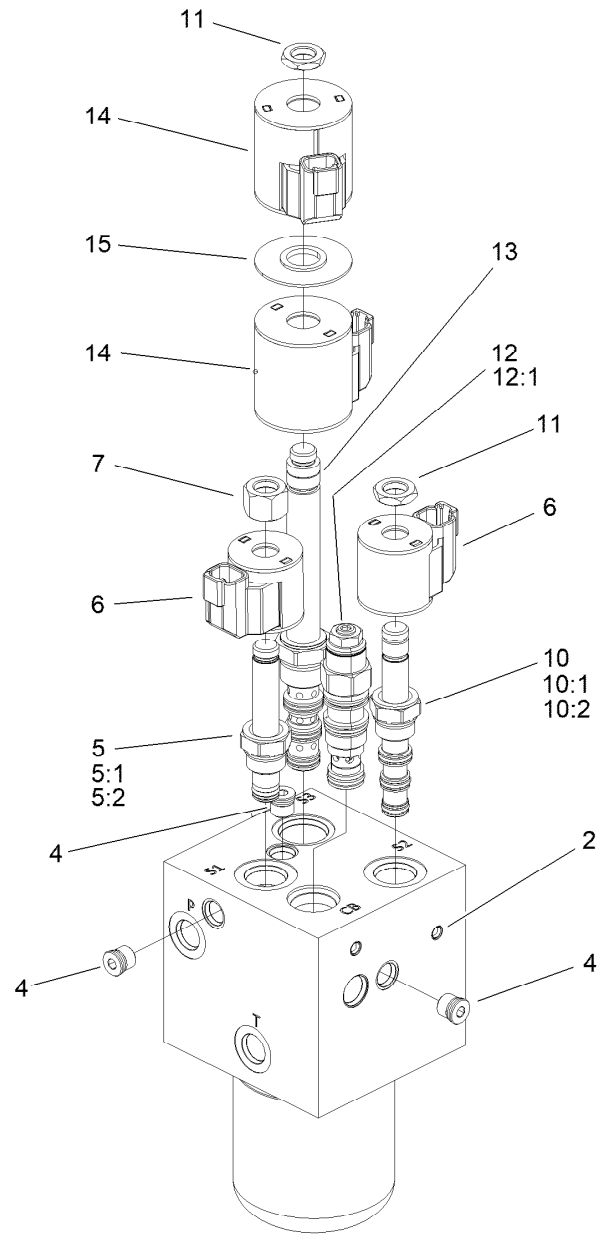

Manifold Assembly No 140-3572

Manifold Assembly No 140-3572 (continued)

<i>Ref.</i>	<i>Part Number</i>	<i>Qty.</i>	<i>Description</i>	<i>Ref.</i>	<i>Part Number</i>	<i>Qty.</i>	<i>Description</i>
1		1	Manifold Block ●	10	120-1665	1	Valve-Solenoid
2		1	Expander Plug ●	10:1	112-6520	1	Seal Kit
3	112-9213	2	Plug	10:2	110-2634	1	Nut-Coil
4	112-9212	3	Plug	11	110-2634	2	Nut-Coil
5	107-7517	1	Valve-Solenoid	12	114-5082	1	Valve-Balance, Counter
5:1	105-9156	1	Seal Kit	12:1	114-5083	1	Seal Kit
5:2	107-7812	1	Nut-Solenoid	13	139-7230	1	Valve-Solenoid
6	119-8036	2	Coil	14	119-4619	2	Coil-Solenoid
7	107-7812	1	Nut-Solenoid	15	117-8316	1	Spacer-E Coil
8	127-3885	1	Nipple-Filter	16	105-9321	1	Check Valve ASM
9	1-633750	1	Filter-Oil, HYD	16:1	105-9156	1	Seal Kit

● Not serviced separately