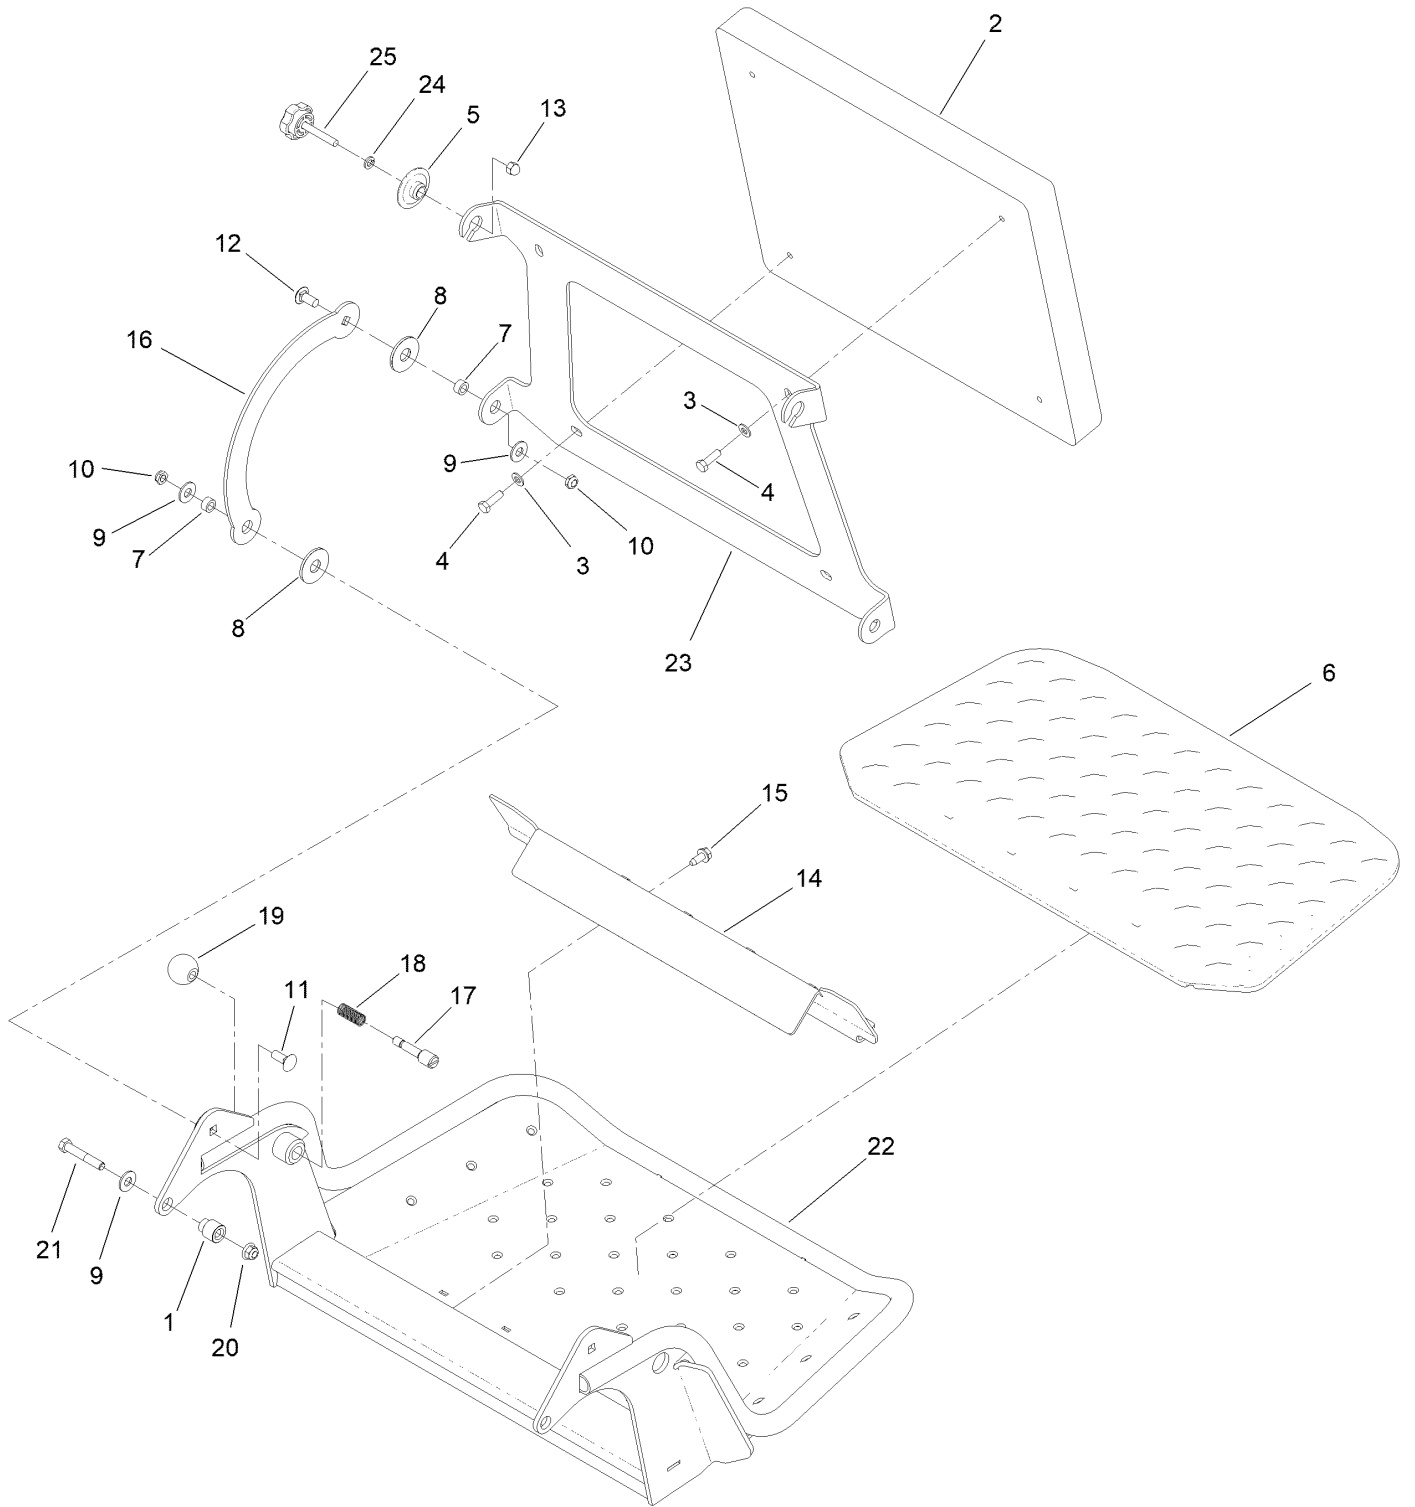

Platform Assembly

Platform Assembly (continued)

<i>Ref.</i>	<i>Part Number</i>	<i>Qty.</i>	<i>Description</i>	<i>Ref.</i>	<i>Part Number</i>	<i>Qty.</i>	<i>Description</i>
1	132-7583	2	Bushing-Flanged	14	136-5669-03	1	Clamp-Shield
2	117-9739	1	Pad-Cushion	15	32144-70	2	Screw-HWHTF
3	3256-23	4	Washer-Plain	16	114-1915-03	2	Link-Pad
4	121-7999	4	Screw-HH	17	119-8650	1	Pin-Latch
5	116-2886	2	Slide-Bushing	18	114-5348	1	Spring
6	126-7157	1	Mat-Platform	19	1-603175	1	Knob-Ball
7	111044	4	Spacer	20	104-8301	2	Nut-HF, NI
8	114-0463	4	Washer-Friction, Composite	21	323-11	2	Screw-HH
9	3256-4	6	Washer-Flat	22	120-8475-03	1	Platform
10	3296-59	4	Nut-Lock, NI	23	120-8499-03	1	Hinge-Pad
11	3231-2	2	Bolt-CARR	24	3253-4	2	Washer-Lock
12	3231-27	2	Screw-CARR	25	133-1426	2	Knob
13	137-4808	2	Nut-Acorn