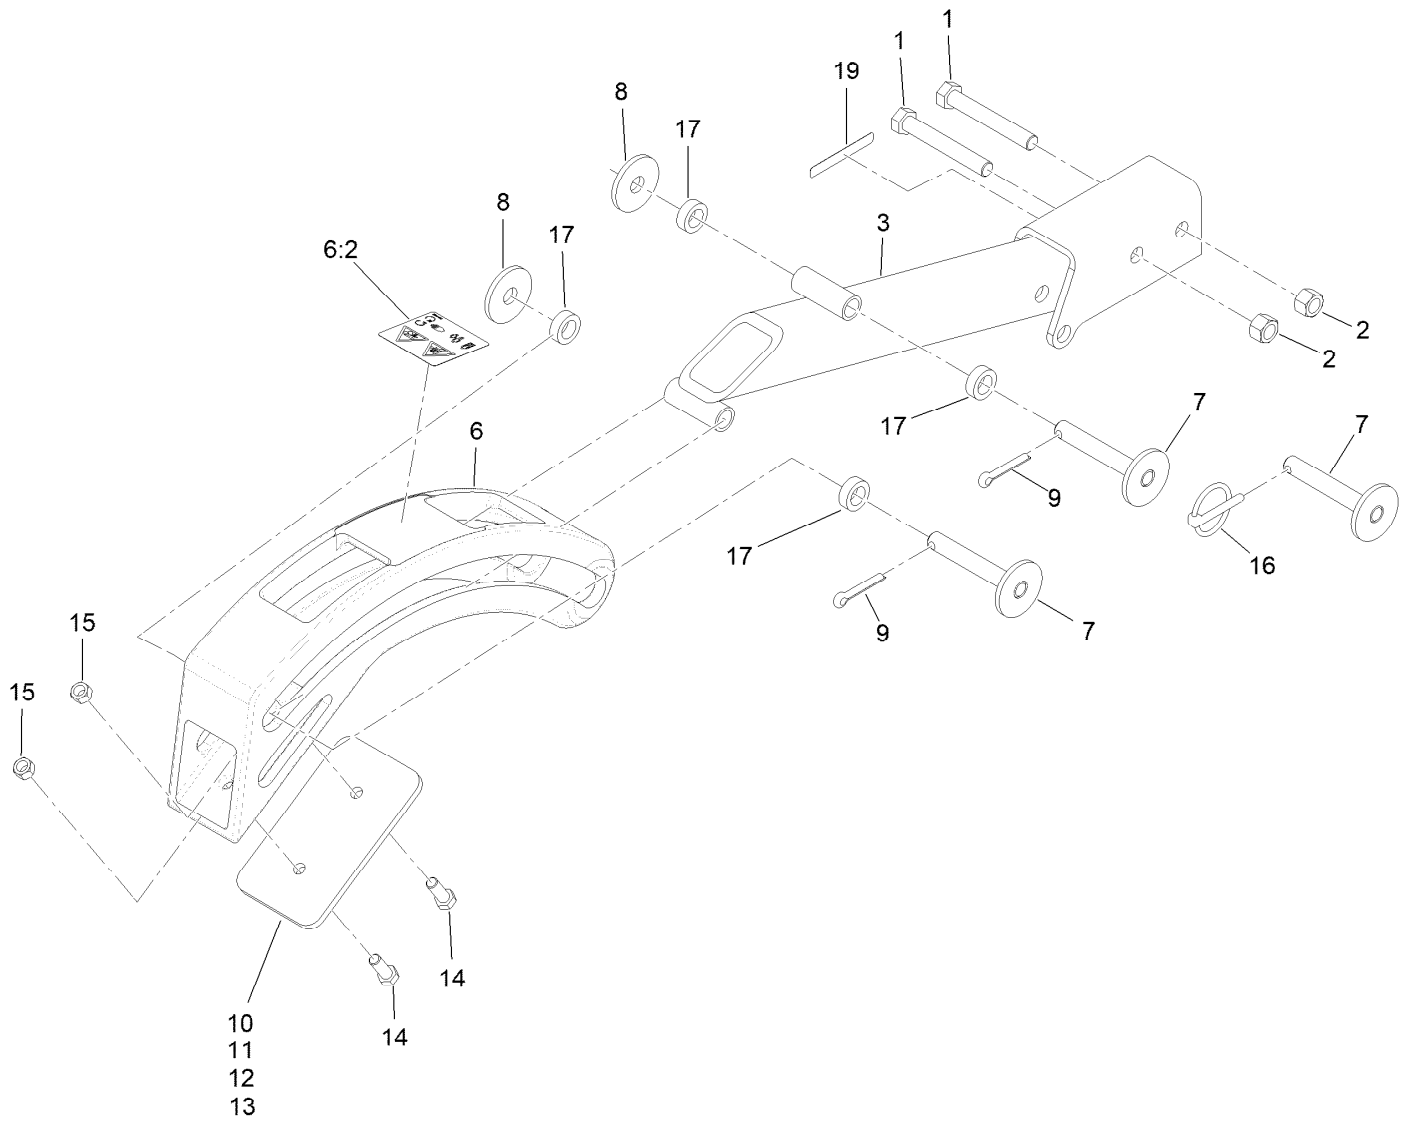

Count on it.

Parts Catalog

**Crumber Kit
Compact Utility Loaders**

Model No. 22477

Crumber Assembly

Ref.	Part Number	Qty.	Description	Ref.	Part Number	Qty.	Description
1	325-14	2	Screw-HH	11	117-3457-03	1	Plate-Deflector, 6 Inch
2	32146-13	2	Nut-Hex	12	117-3458-03	1	Plate-Deflector, 8 Inch
3	117-3426-03	1	Crumber Support ASM	13	117-3459-03	1	Plate-Deflector, 12 Inch
6	117-8856	1	Crumber Slide ASM	14	323-6	2	Screw-HH
6:2	115-1497	1	Decal-Warning, Crumber	15	32146-2	2	Nut-Hex
7	100-6271-03	3	Pin	16	107-3039	1	Pin-Lynch
8	104-8419	2	Washer	17	100-6273	4	Bushing
9	3272-30	2	Pin-Cotter	19	133-8061	1	Decal-Warning
10	117-3456-03	1	Plate-Deflector, 4 Inch				