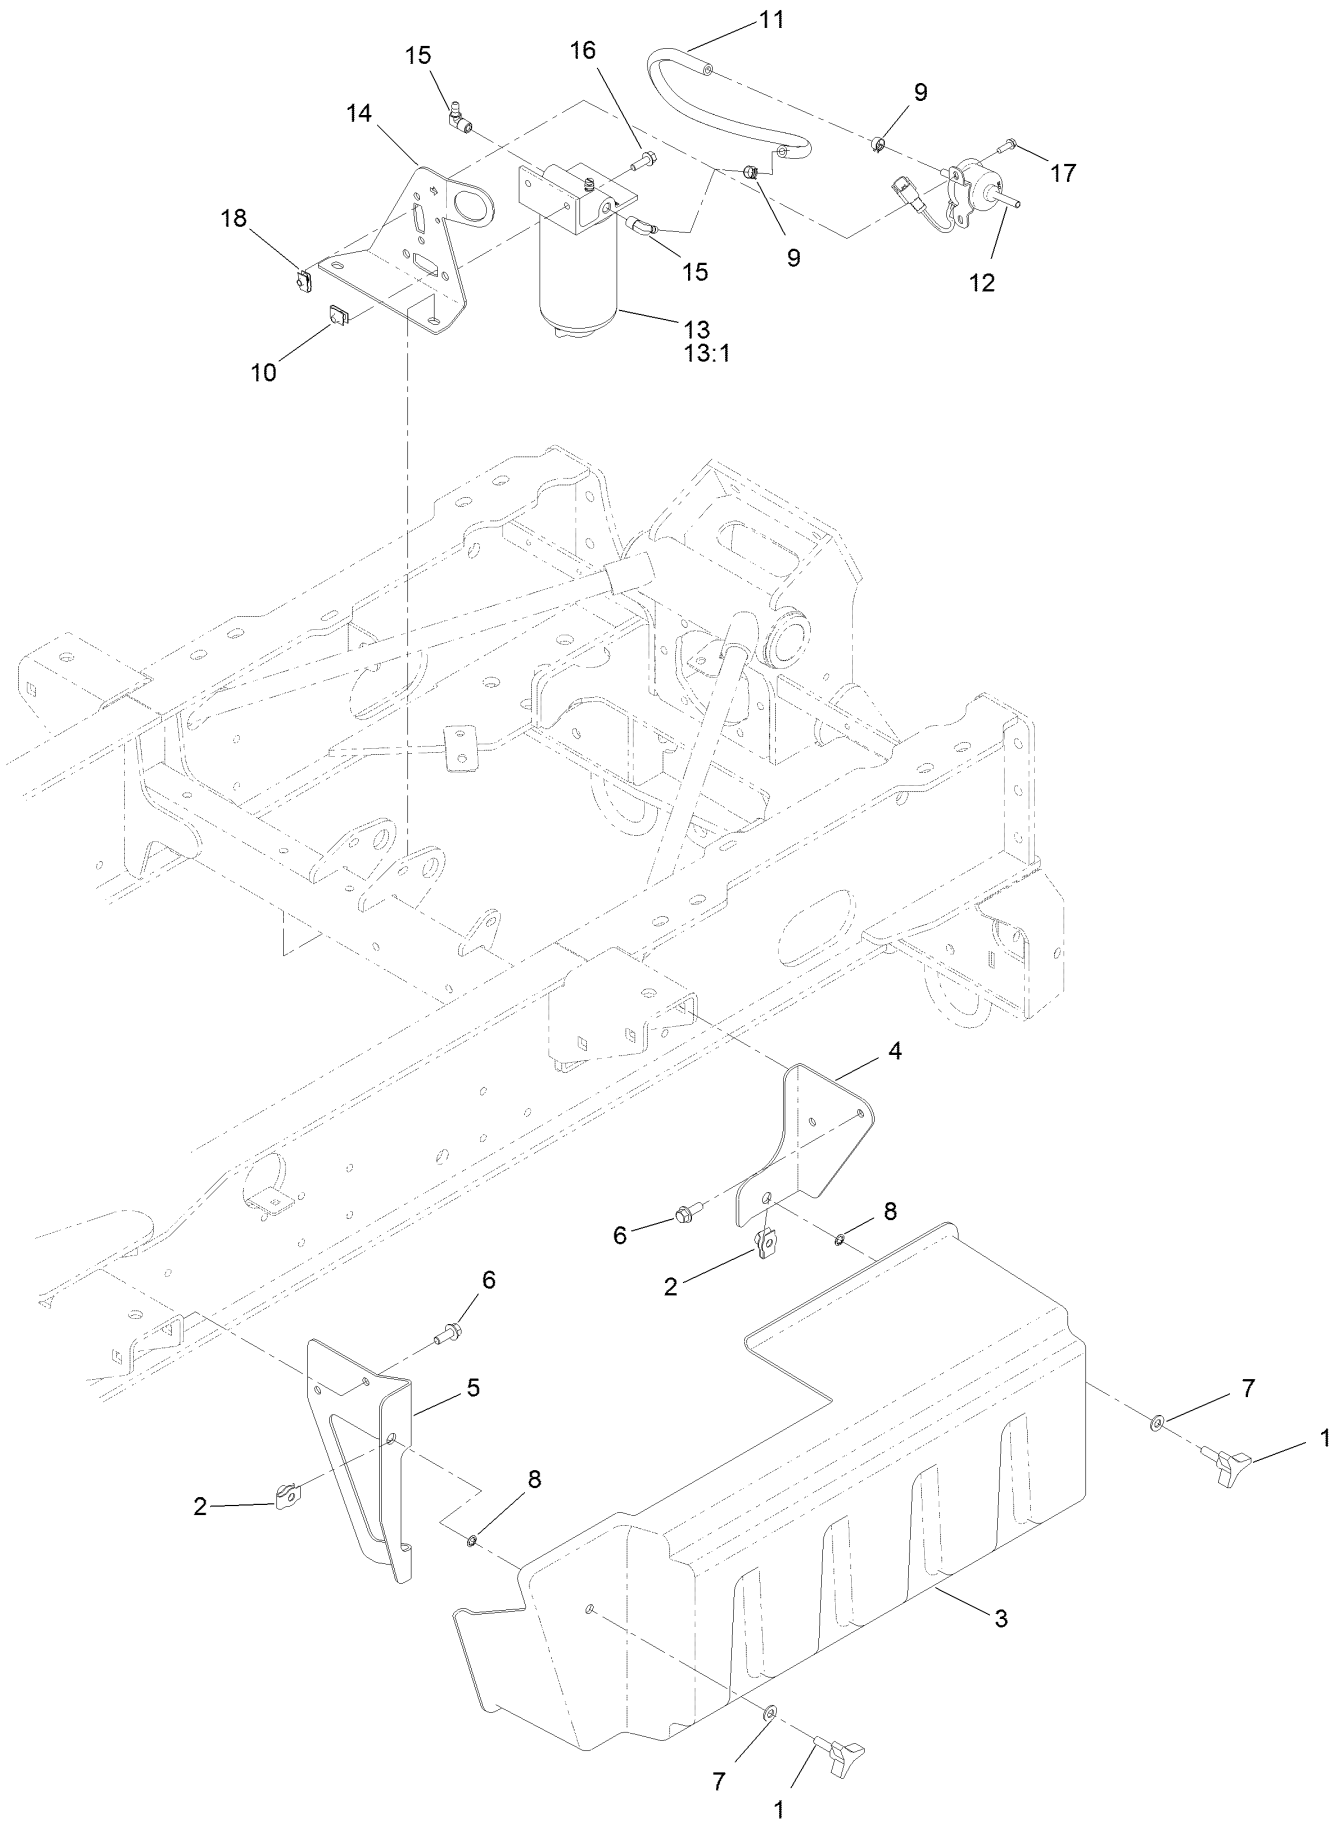

Fuel Pump and Filter Assembly

Fuel Pump and Filter Assembly (continued)

<i>Ref.</i>	<i>Part Number</i>	<i>Qty.</i>	<i>Description</i>	<i>Ref.</i>	<i>Part Number</i>	<i>Qty.</i>	<i>Description</i>
1	27-4570	2	Knob-Seat	11	110-4109	1	Hose-Fuel
2	105-4886	2	Nut-Tinnerman	12	121-5613	1	Pump-Fuel, Electric
3	136-9742	1	Cover-LH	13	125-2914	1	Filter-Separator
4	136-9957-01	1	Bracket-Latch, Rear	13:1	125-2915	1	Filter-Fuel/Water Separator
5	136-9958-01	1	Bracket-Latch, Front	14	136-9728-0P	1	Bracket-Support, Fuel
6	3234-42	4	Screw-HHF	15	353-781	2	Fitting-HYD, 90
7	3256-80	2	Washer-Plain	16	3234-29	2	Screw-HHF
8	32151-72	2	Ring-Retaining	17	32105-15	2	Screw-HWH
9	92-2379	2	Clamp-Hose	18	107069	2	Clip
10	94-2413	2	Nut-U