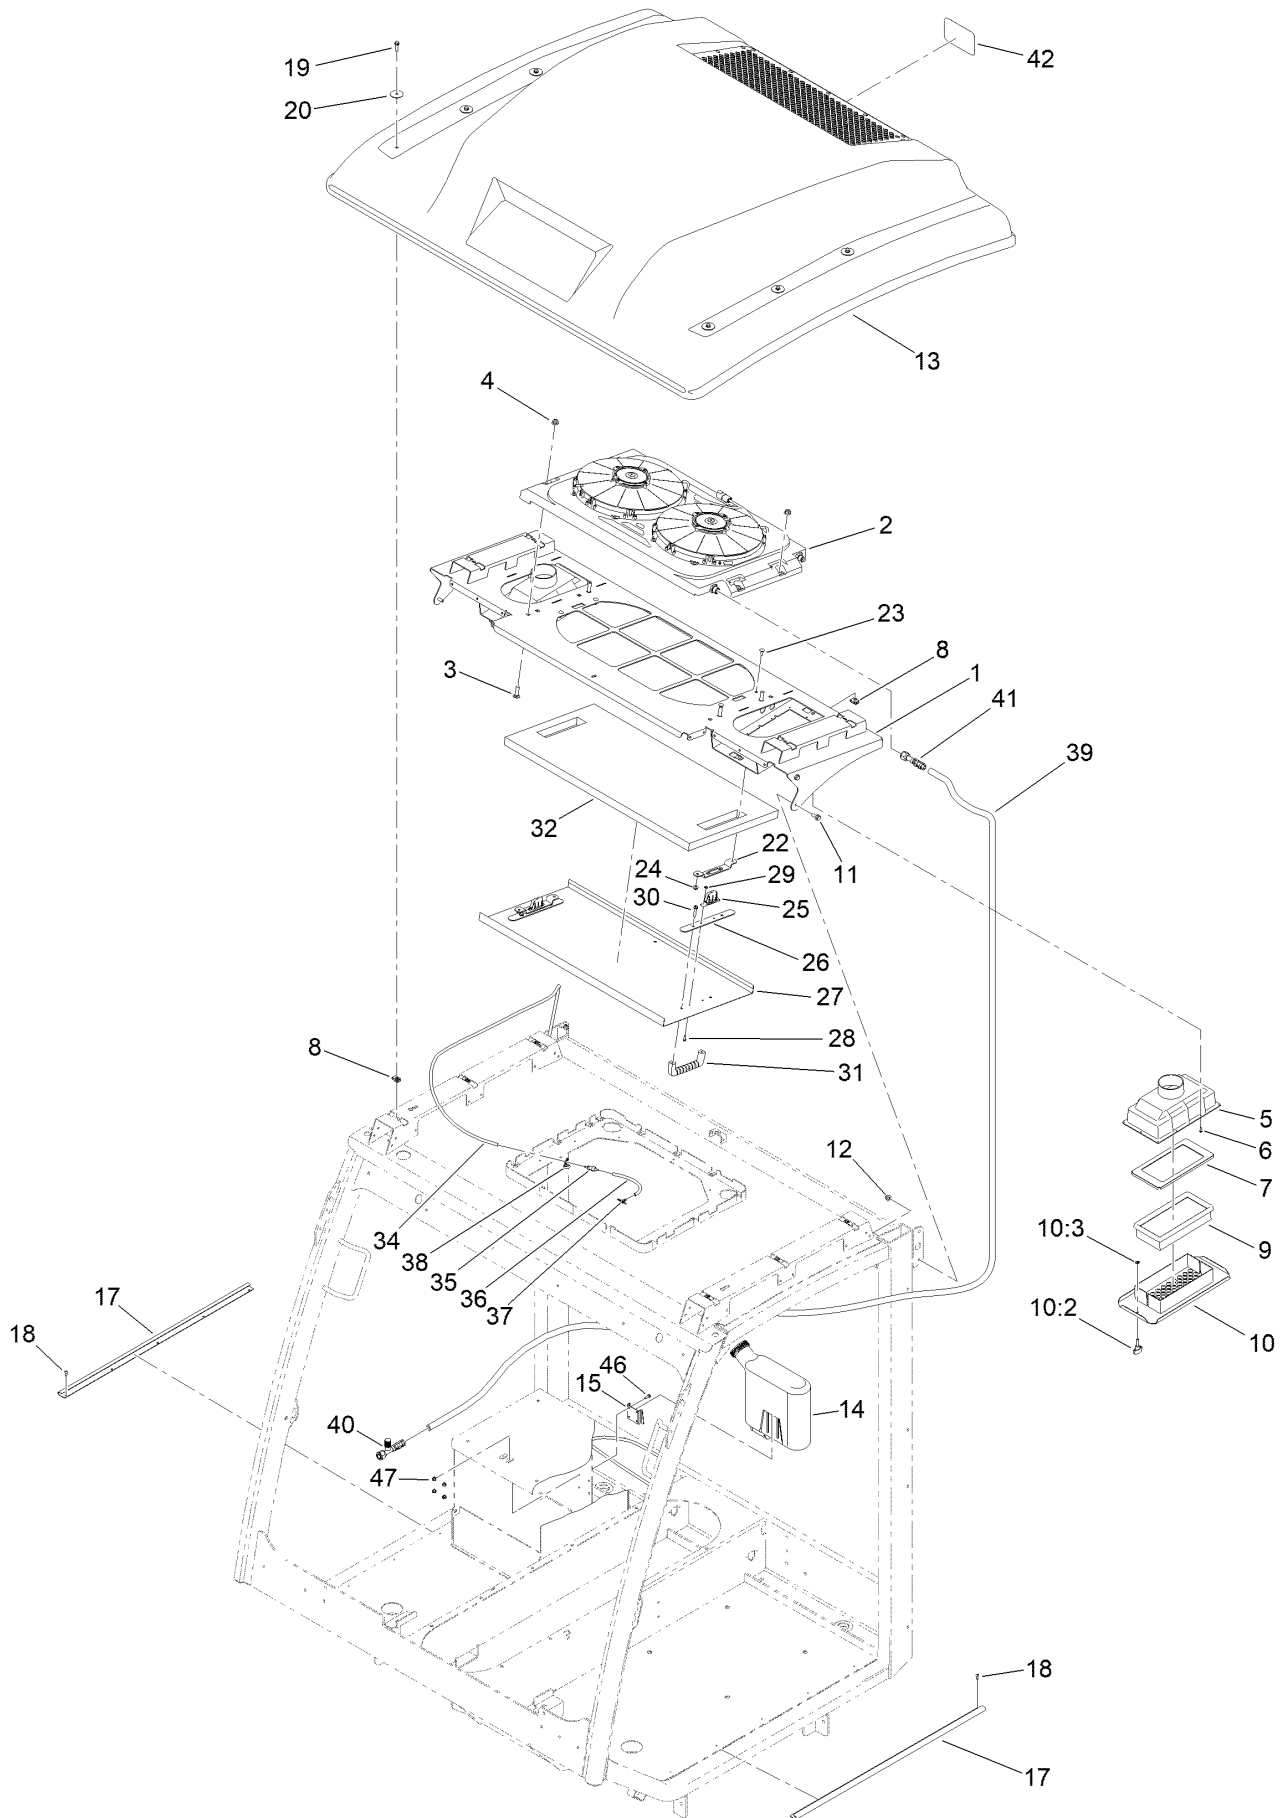

Cab Roof A/C Condenser and Roof Assembly

Cab Roof

A/C Condenser and Roof Assembly (continued)

<i>Ref.</i>	<i>Part Number</i>	<i>Qty.</i>	<i>Description</i>	<i>Ref.</i>	<i>Part Number</i>	<i>Qty.</i>	<i>Description</i>
1	137-1257-03	1	Wing-Rear	23	3229-11	4	Screw-CARR
2	138-2907	1	Condenser	24	104-7201	4	Nut-HF, NI
3	3231-28	4	Screw-CARR	25	130-0643	2	Latch-Push To Close
4	104-8301	4	Nut-HF, NI	26	138-2744-03	2	Plate-Backing
5	137-1281	2	Box-Intake, Air	27	138-2743-03	1	Pre-Filter, Screen
6	363-8245	20	Screw-TAP	28	112-3169	4	Screw-HHF, Serrated
7	132-3474	2	Insert-Seal, Filter	29	3296-54	4	Nut-Lock
8	107069	5	Clip	30	137-3101	4	Screw-Plastic, HWH
9	121-8457	2	Filter-Air	31	65-5100	2	Handle-Door
10	137-1397	2	Filter Cover ASM	32	138-2745	1	Filter-Prescreen
10:2	126-5846	2	Knob-T	34	138-3013	1	Hose-Washer, Fluid
10:3	32115-15	2	Nut-Push	35	138-2830	1	Valve-Check
11	3234-47	4	Screw-HHF	36	138-2854	1	Hose-Washer, Fluid
12	104-8300	4	Nut-HF, NI	37	138-3009	1	Barb-Hose, Tee
13	138-2718	1	Long Roof ASM	38	32180-139	3	Mount-Tie Wrap, Magnetic
14	138-2771	1	Tank-Washer	39	138-2918	1	Hose-Refrigerant
15	138-2772	1	Bracket	40	130-5757	1	Fitting-Straight, Female
17	138-2774-03	2	Bracket-Retainer	41	138-2962	1	Fitting-Straight, Female
18	105-6849	10	Screw-Forming, Thread	42	108-8452	1	Decal-Logo
19	120-4654	6	Screw-HHF	46	120-9641	4	Screw-HHF
20	136-7176	6	Washer-Fender	47	33003-00	4	Nut-HF
22	138-2742-03	2	Mount-Latch