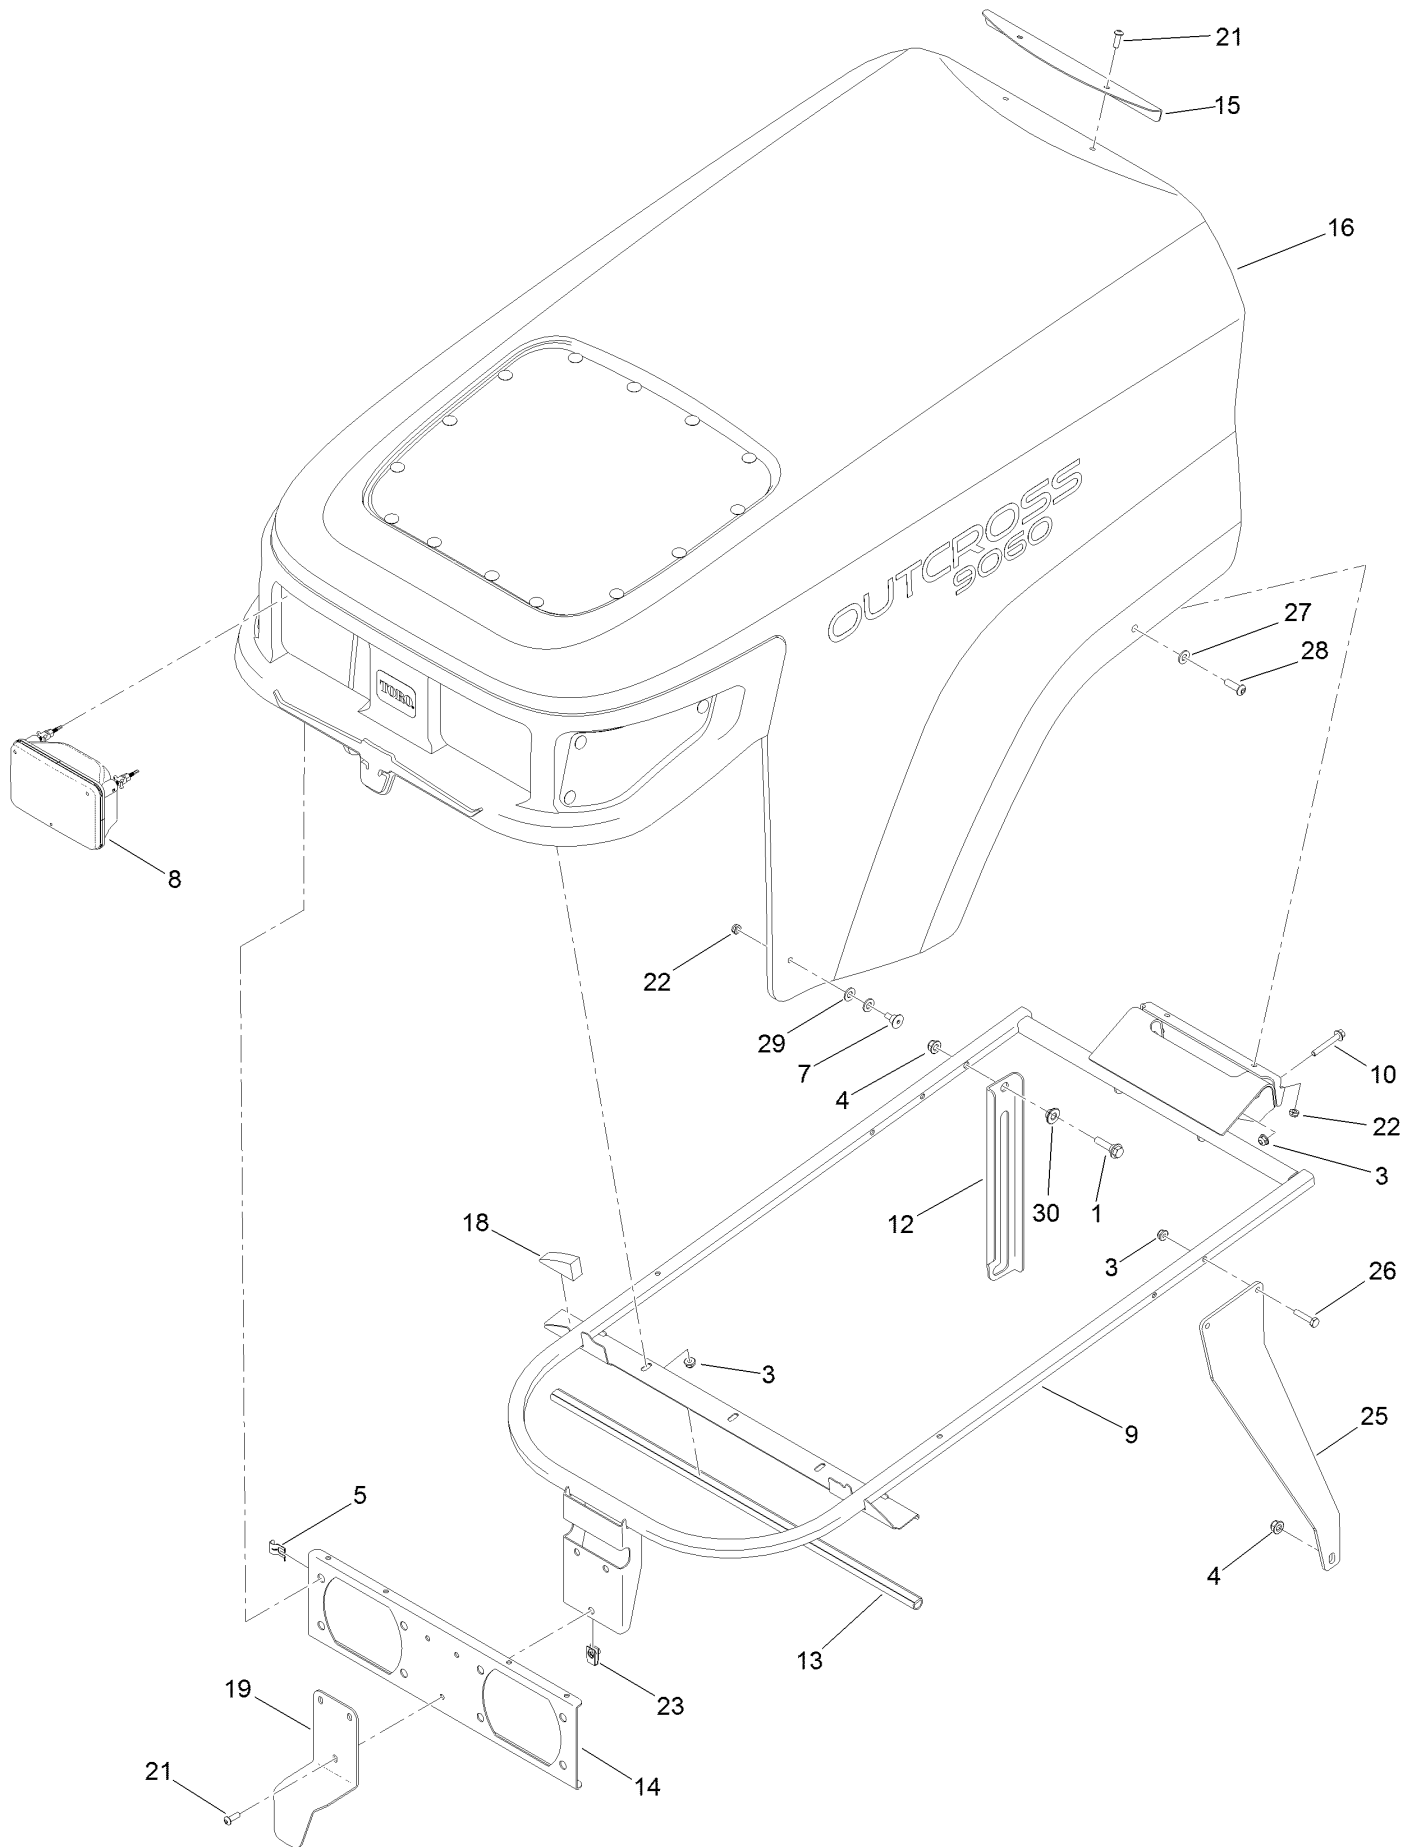

Hood Assembly

Hood Assembly (continued)

<i>Ref.</i>	<i>Part Number</i>	<i>Qty.</i>	<i>Description</i>	<i>Ref.</i>	<i>Part Number</i>	<i>Qty.</i>	<i>Description</i>
1	322-7	1	Screw-HH	16	138-4138	1	Hood ASM
3	104-7201	5	Nut-HF, NI	18	138-2013	2	Block-Foam
4	104-8300	1	Nut-HF, NI	19	138-3755-0P	1	Bracket-Lift, Hood
5	115-2408	6	Clip-Speed	21	3274-69	8	Screw-HSBH
7	125-1122	2	Screw	22	3296-56	4	Nut-Lock, NI
8	138-9260	2	Headlight ASM	23	107069	3	Clip
9	136-9602-0P	1	Support ASM-Hood [primed]	25	138-8145-0P	2	Brace-Hood
10	32105-18	2	Screw-HHF	26	321-8	4	Screw-HH
12	138-8279-0P	1	Prop-Hood	27	3256-70	2	Washer-Flat
13	136-9779	1	Seal-Bulb	28	3274-104	2	Screw-HSBH
14	136-9786-0P	1	Bracket-Light	29	3256-22	4	Washer-Flat
15	136-9792-03	1	Bracket-Hood, Rear	30	125-9249	1	Spacer-Coupler, Rubber