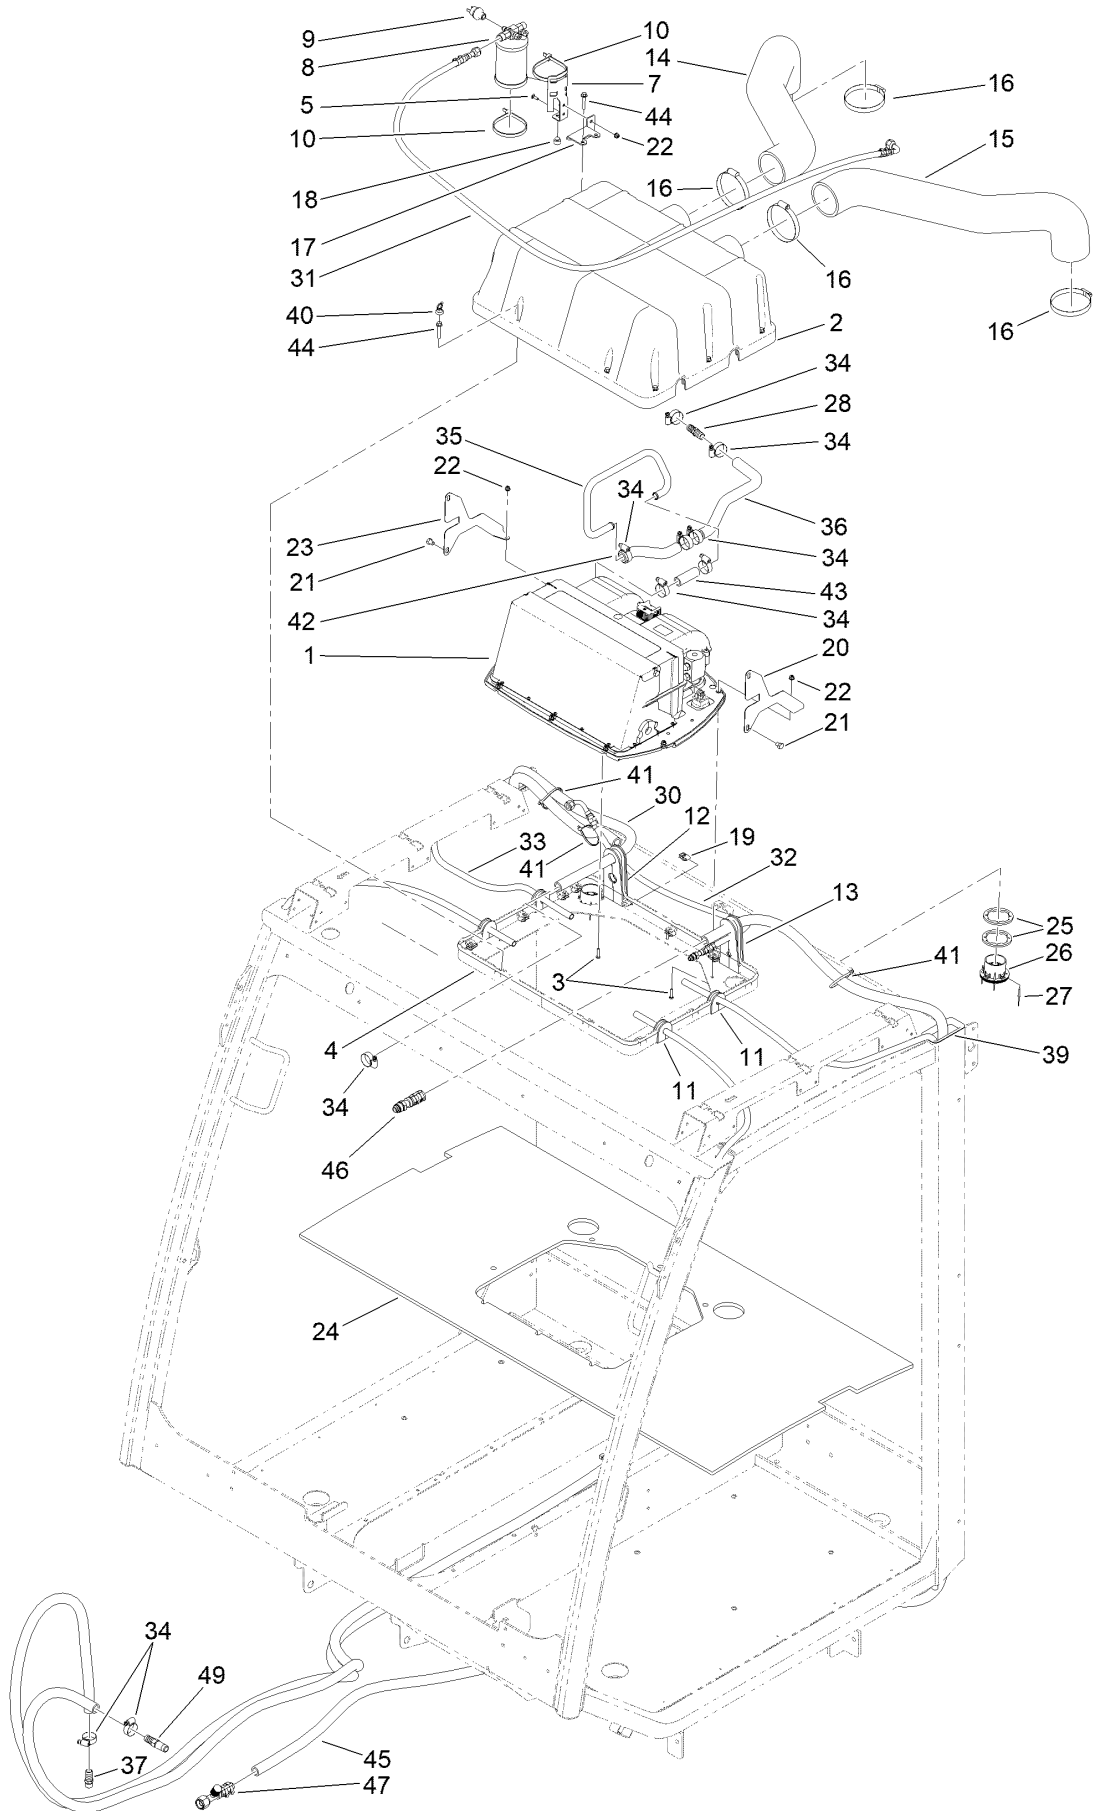

Cab Roof A/C and Heat Assembly

Cab Roof A/C and Heat Assembly (continued)

<i>Ref.</i>	<i>Part Number</i>	<i>Qty.</i>	<i>Description</i>	<i>Ref.</i>	<i>Part Number</i>	<i>Qty.</i>	<i>Description</i>
1	137-1359	1	A/C And Heat ASM	25	138-2788-03	4	Spacer-Vent
2	138-2827	1	Cover-A/C	26	130-0455	2	Louver-Round, Snap-In
3	3250-27	8	Screw-PPH	27	107-0333	8	Rivet-Pop
4	138-2831	1	Seal-Cord, Foam	28	131-3373	1	Fitting-STR
5	3229-34	2	Screw-CARR	30	138-3802	2	Hose-Heater
7	138-2790	1	Bracket-Mount, Drier	31	138-3803	1	Hose ASM-A/C Condenser
8	130-5999	1	Drier-Receiver	32	138-3804	1	Hose ASM-A/C Drier
9	119-4501	1	Switch-Function, Dual	33	138-2914	4	Hose
10	3334-945	2	Tie-Cable	34	2412-129	8	Clamp-Hose
11	138-2814	4	Plug-Drain Line, A/C	35	137-1409	1	Heater-Tube, Formed
12	138-2816	1	Plug-Lines, Heat	36	138-2791	1	Heater-Hose, Formed
13	138-2817	1	Plug-A/C Lines	37	117-9410	1	Fitting-Straight
14	137-1283	1	Hose-Intake, RH	39	138-2837	2	Tube-Sleeve
15	137-1282	1	Hose-Intake, LH	40	32180-139	1	Mount-Tie Wrap, Magnetic
16	2412-110	4	Clamp-Band/Screw	41	3290-378	4	Tie-Cable
17	138-2975	1	Mount-Drier	42	137-1373	1	Heater-Hose, Formed
18	107-8042	1	Bumper-Rubber	43	137-1375	1	Heater-Hose, Joint
19	107069	12	Clip	44	131-5927	12	Screw-HHF
20	139-2052-03	1	Bracket-Mount, LH	45	138-2919	1	Hose-Refrigerant
21	108-8646	4	Screw-HH, Lock	46	130-5944	1	Fitting-Male, Straight
22	120-4578	10	Nut-HF	47	130-5755	1	Fitting-Female, Straight
23	139-2051-03	1	Bracket-Mount, RH	49	139-2236	1	Fitting-STR Spcl
24	138-2784	1	Foam-Interior, RH