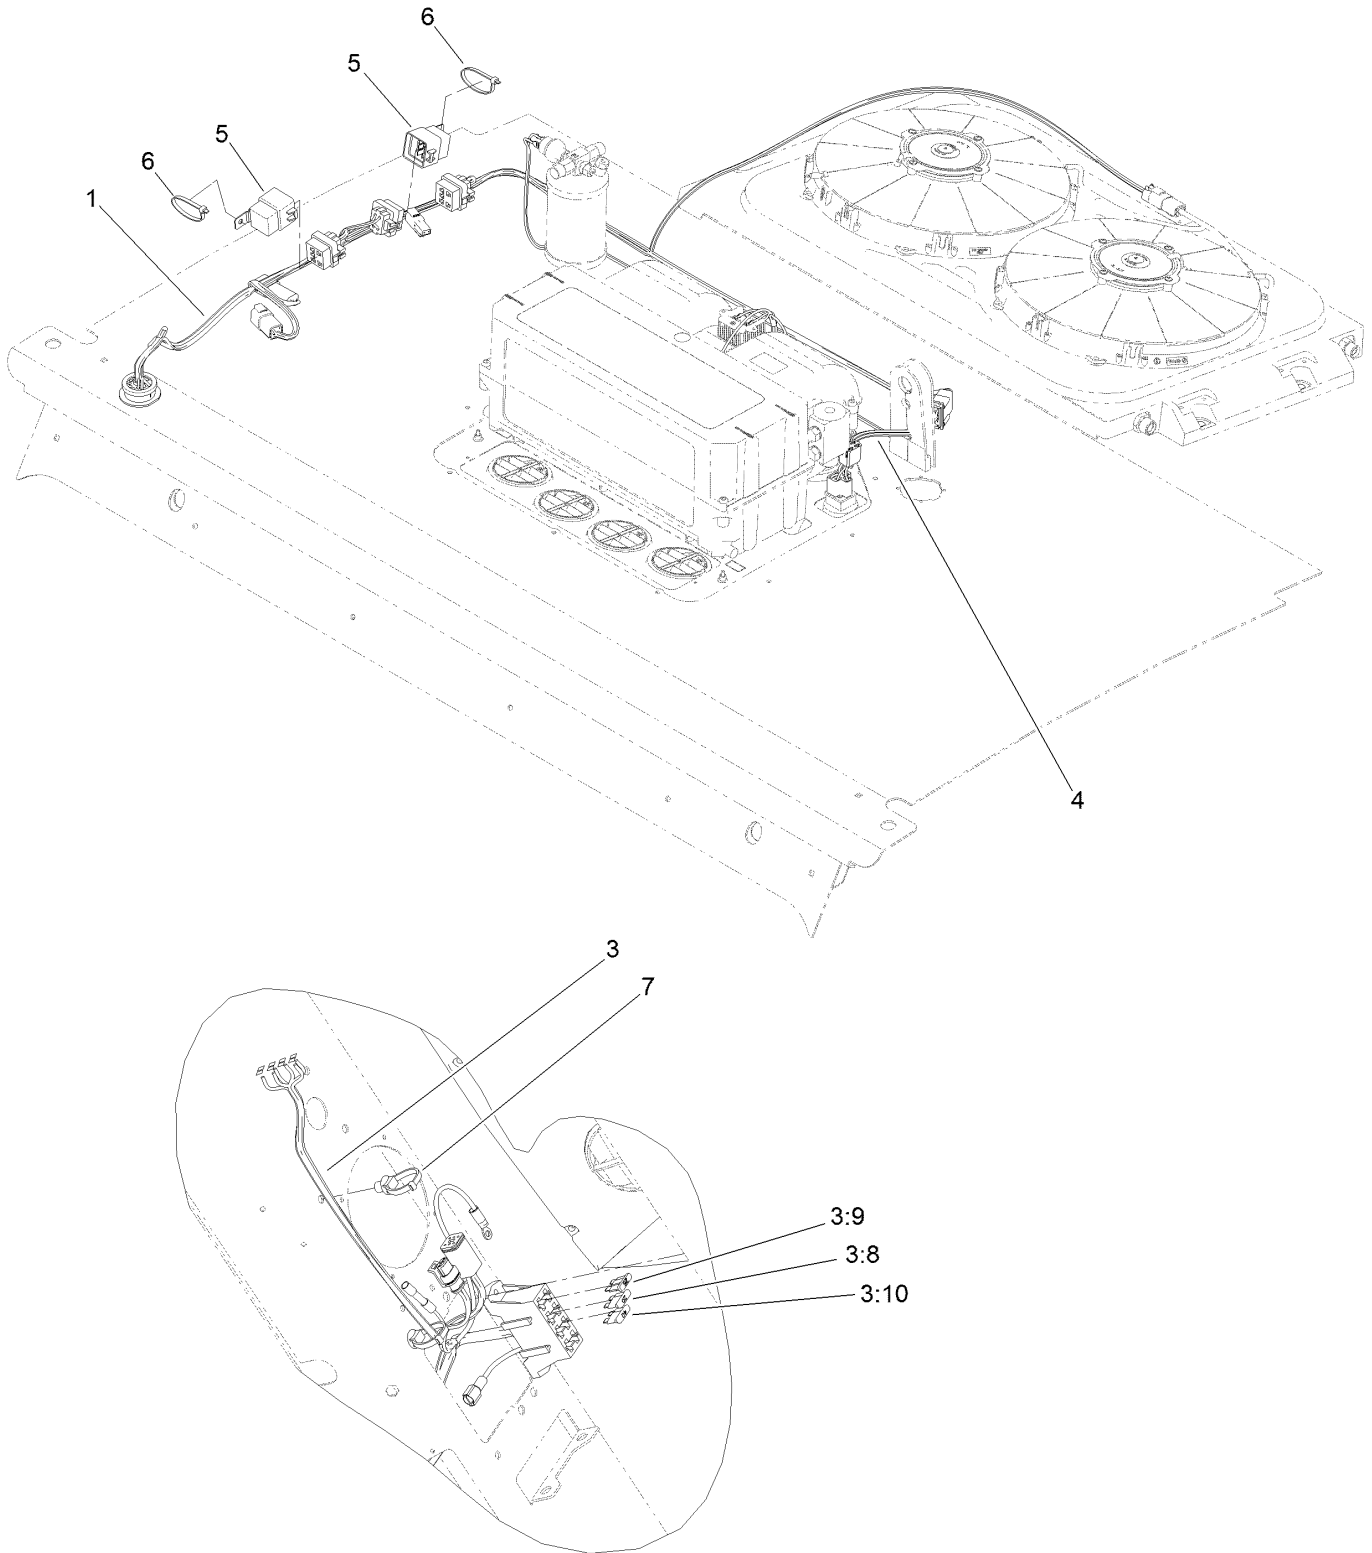

Cab Roof Insulation Assembly (continued)

<i>Ref.</i>	<i>Part Number</i>	<i>Qty.</i>	<i>Description</i>	<i>Ref.</i>	<i>Part Number</i>	<i>Qty.</i>	<i>Description</i>
1	138-2776	1	Tread-Floor, RH	9	138-2838-03	1	Bracket-Retainer, LH
2	138-2777	1	Pad-Mount, Seat	10	138-2839-03	1	Bracket-Retainer, RH
3	138-2775	1	Tread-Floor, LH	11	138-2840	2	Foam-Pad

Cab Roof Wire Harness Assembly