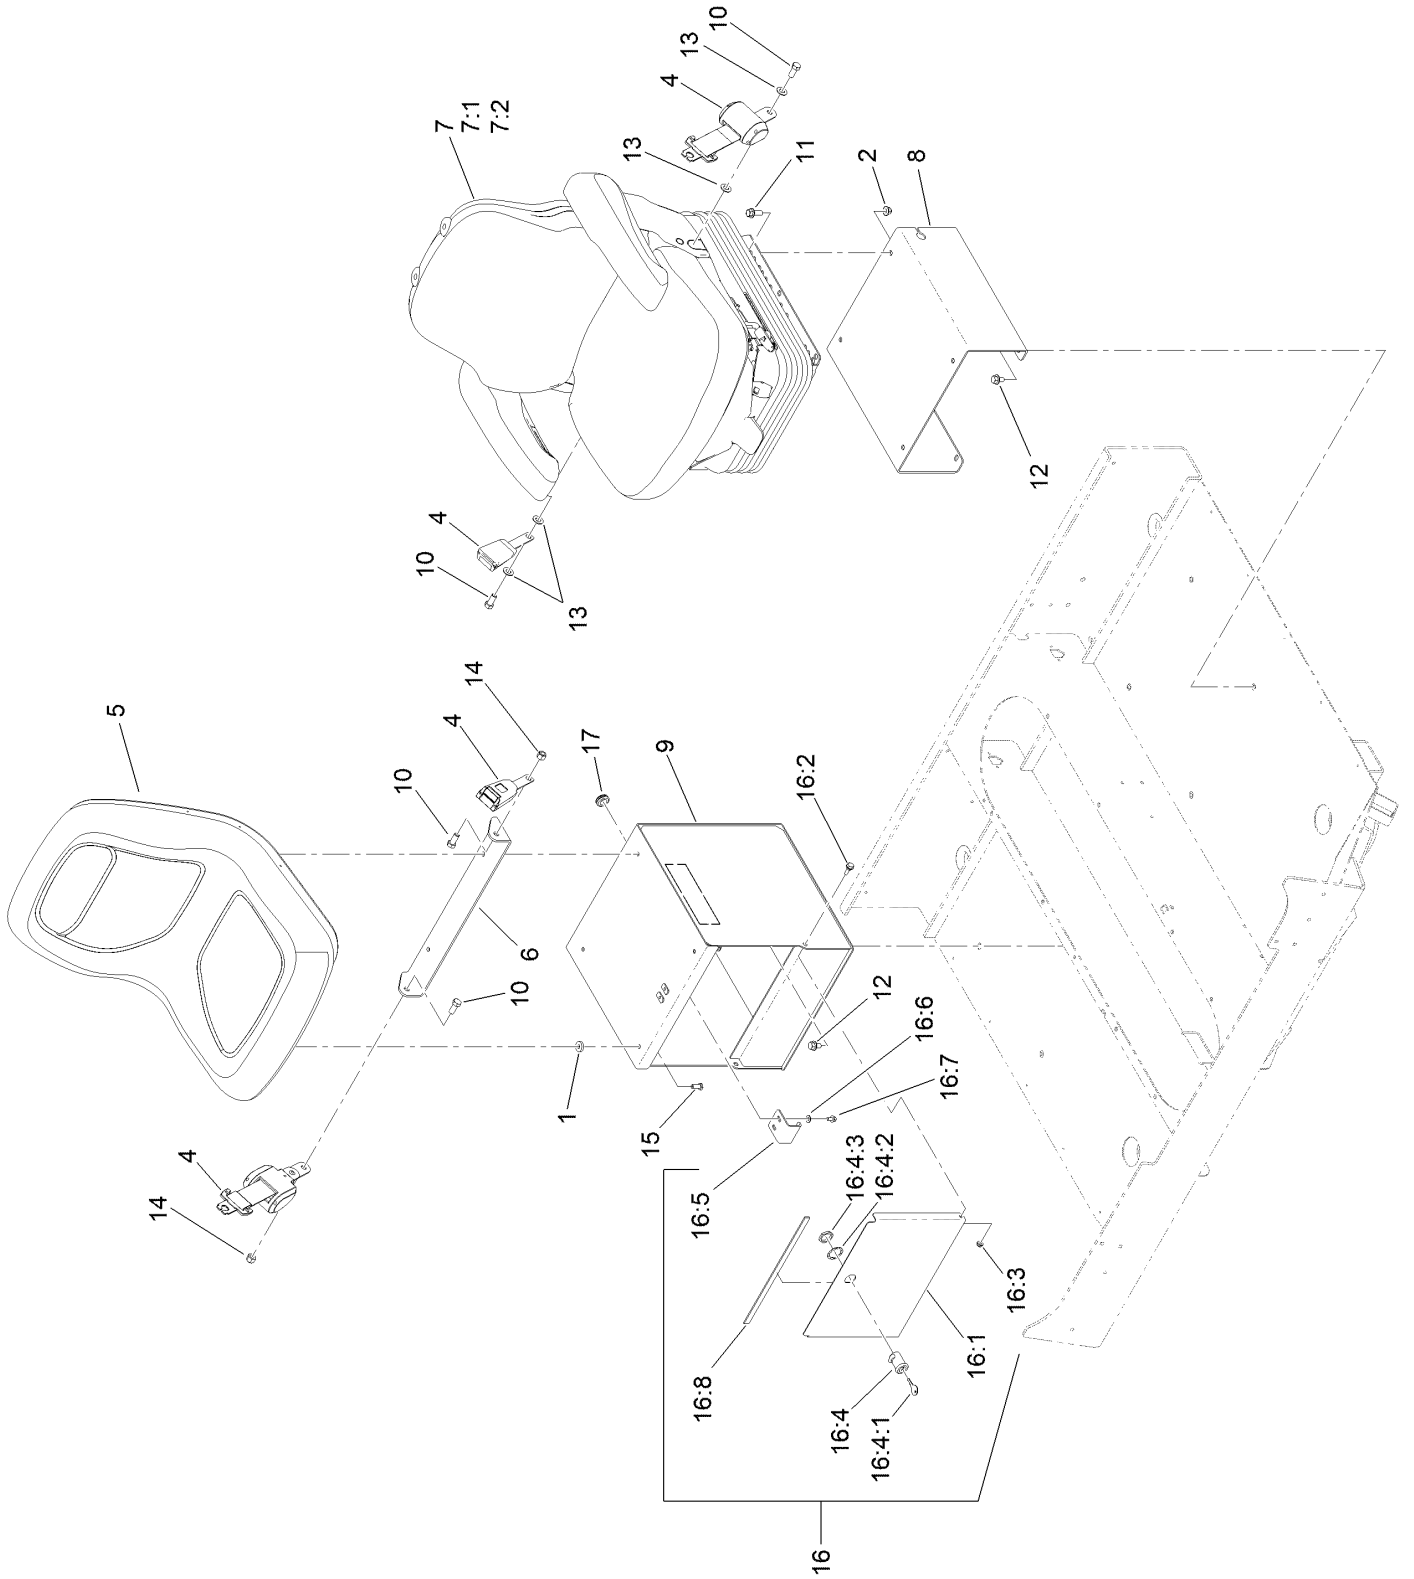

Seat Mount Assembly

Seat Mount Assembly (continued)

<i>Ref.</i>	<i>Part Number</i>	<i>Qty.</i>	<i>Description</i>	<i>Ref.</i>	<i>Part Number</i>	<i>Qty.</i>	<i>Description</i>
1	104-7658	2	Spacer	15	33114-020	4	Screw-HH
2	104-8301	4	Nut-HF, NI	16	130-4831	1	Seat Storage Kit
4	110-0413	2	Seatbelt-Retractable	16:1	136-9990-03	1	Cover-Front
5	112-2923	1	Seat ASM	16:2	120-7024	2	Screw-Shoulder, HWH
6	119-0727-03	1	Bracket-Belt, Seat	16:3	104-7201	2	Nut-HF, NI
7	138-3805	1	Seat And Suspension ASM	16:4	98-9315	1	Latch-Locking
7:1	130-2702	1	Air Ride Seat Suspension	16:4:1	99-8350	2	Key-Latch, Locking
7:2	138-3806	1	Premium Seat ASM	16:4:2		1	Washer-Switch ●
8	136-9751-03	1	Base-Seat, Deluxe	16:4:3		1	Nut-Switch ●
9	138-2022-03	1	Base-Seat	16:5	136-9991	1	Plate-Latch
10	3212-4	4	Screw-HH	16:6	3256-22	2	Washer-Flat
11	3234-42	4	Screw-HHF	16:7	3234-13	2	Screw-HHF
12	3234-9	8	Screw-HHF	16:8	130-9174	1	Foam-Cooler, Short
13	3256-25	4	Washer-Flat	17	237-124	1	Grommet
14	3296-7	2	Nut-Lock				

● Not serviced separately