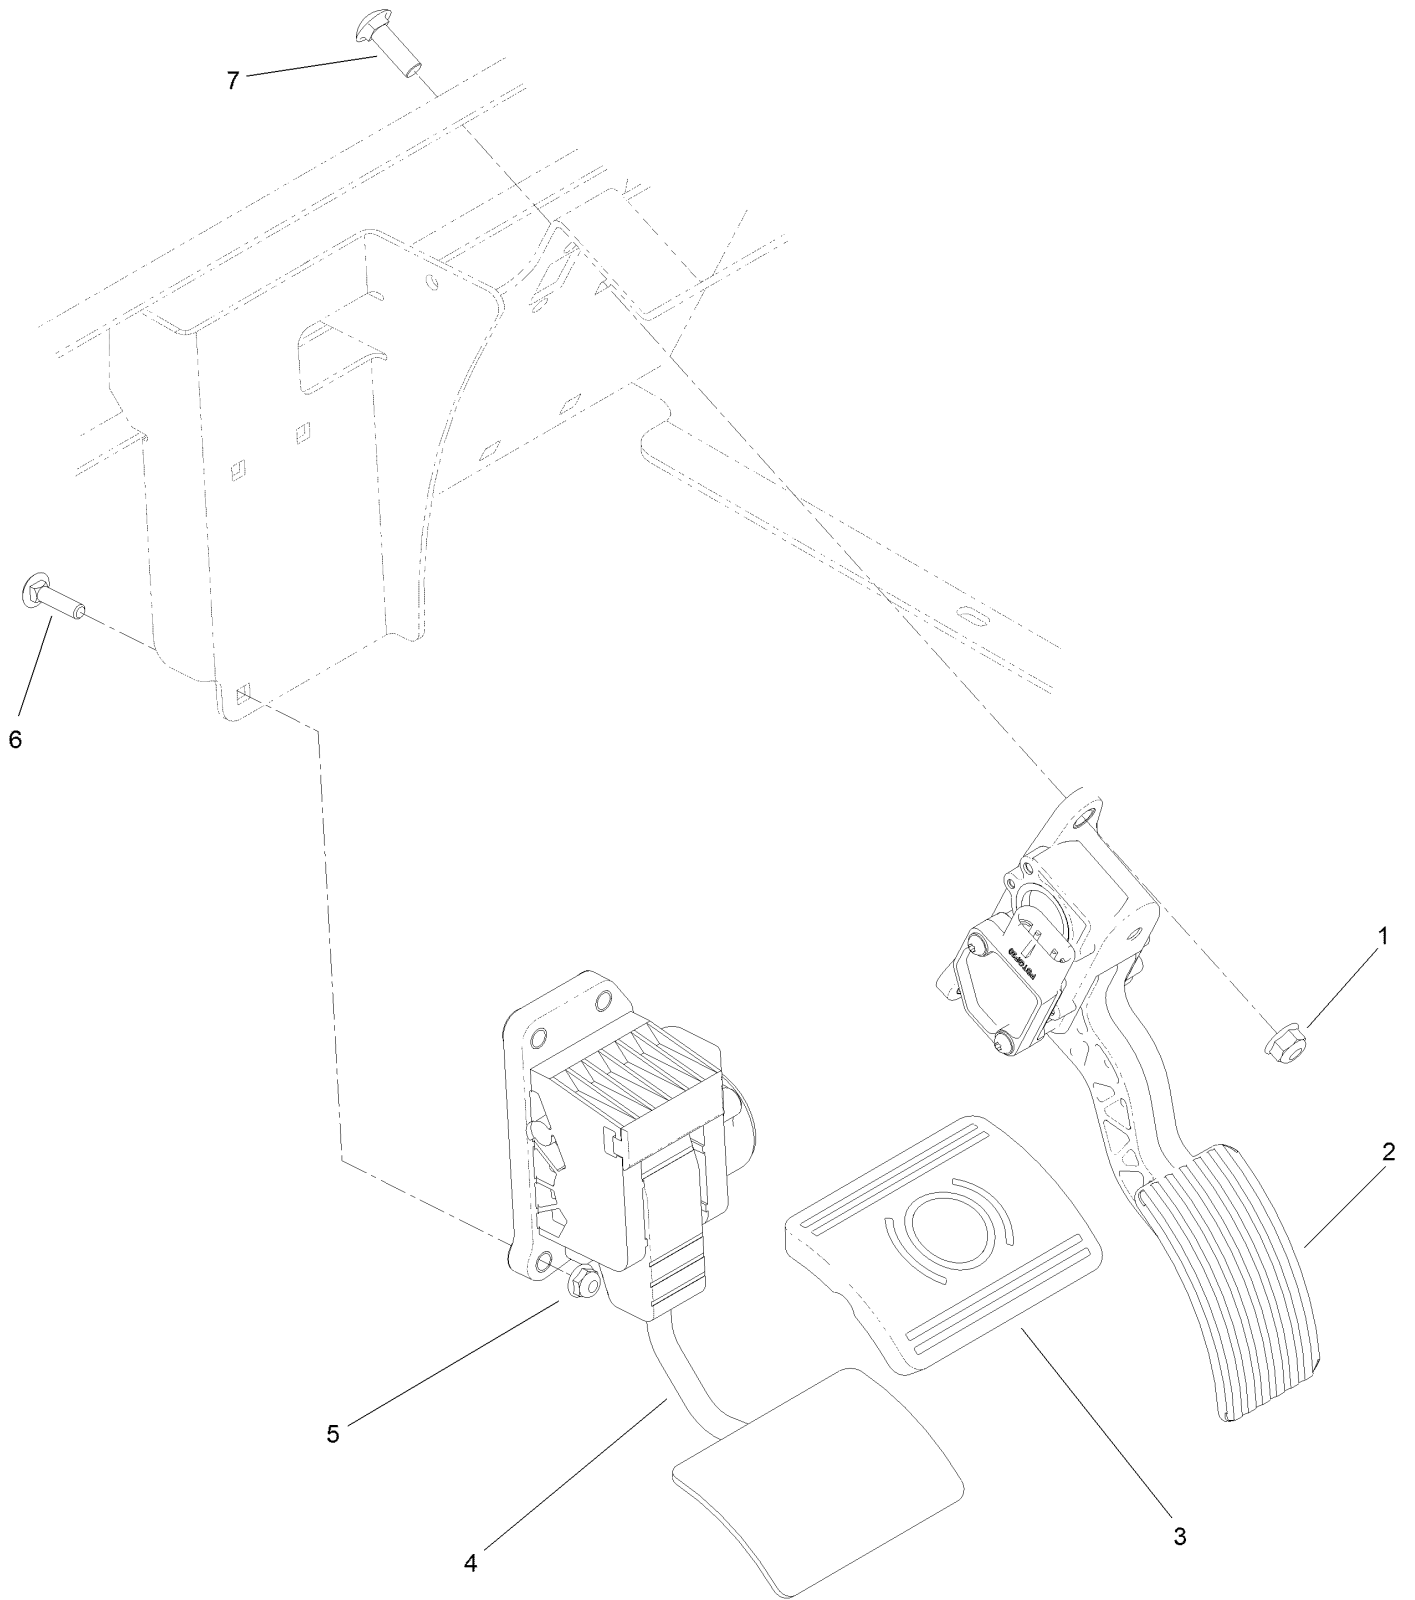

Pedal Assembly

Pedal Assembly (continued)

<i>Ref.</i>	<i>Part Number</i>	<i>Qty.</i>	<i>Description</i>	<i>Ref.</i>	<i>Part Number</i>	<i>Qty.</i>	<i>Description</i>
1	104-8300	3	Nut-HF, NI	5	104-7201	3	Nut-HF, NI
2	121-9675	1	Pedal-Accelerator	6	3229-2	3	Screw-CARR
3	93-8742	1	Footpad-Brake	7	3230-22	3	Screw-CARR
4	138-8270	1	Brake ASM