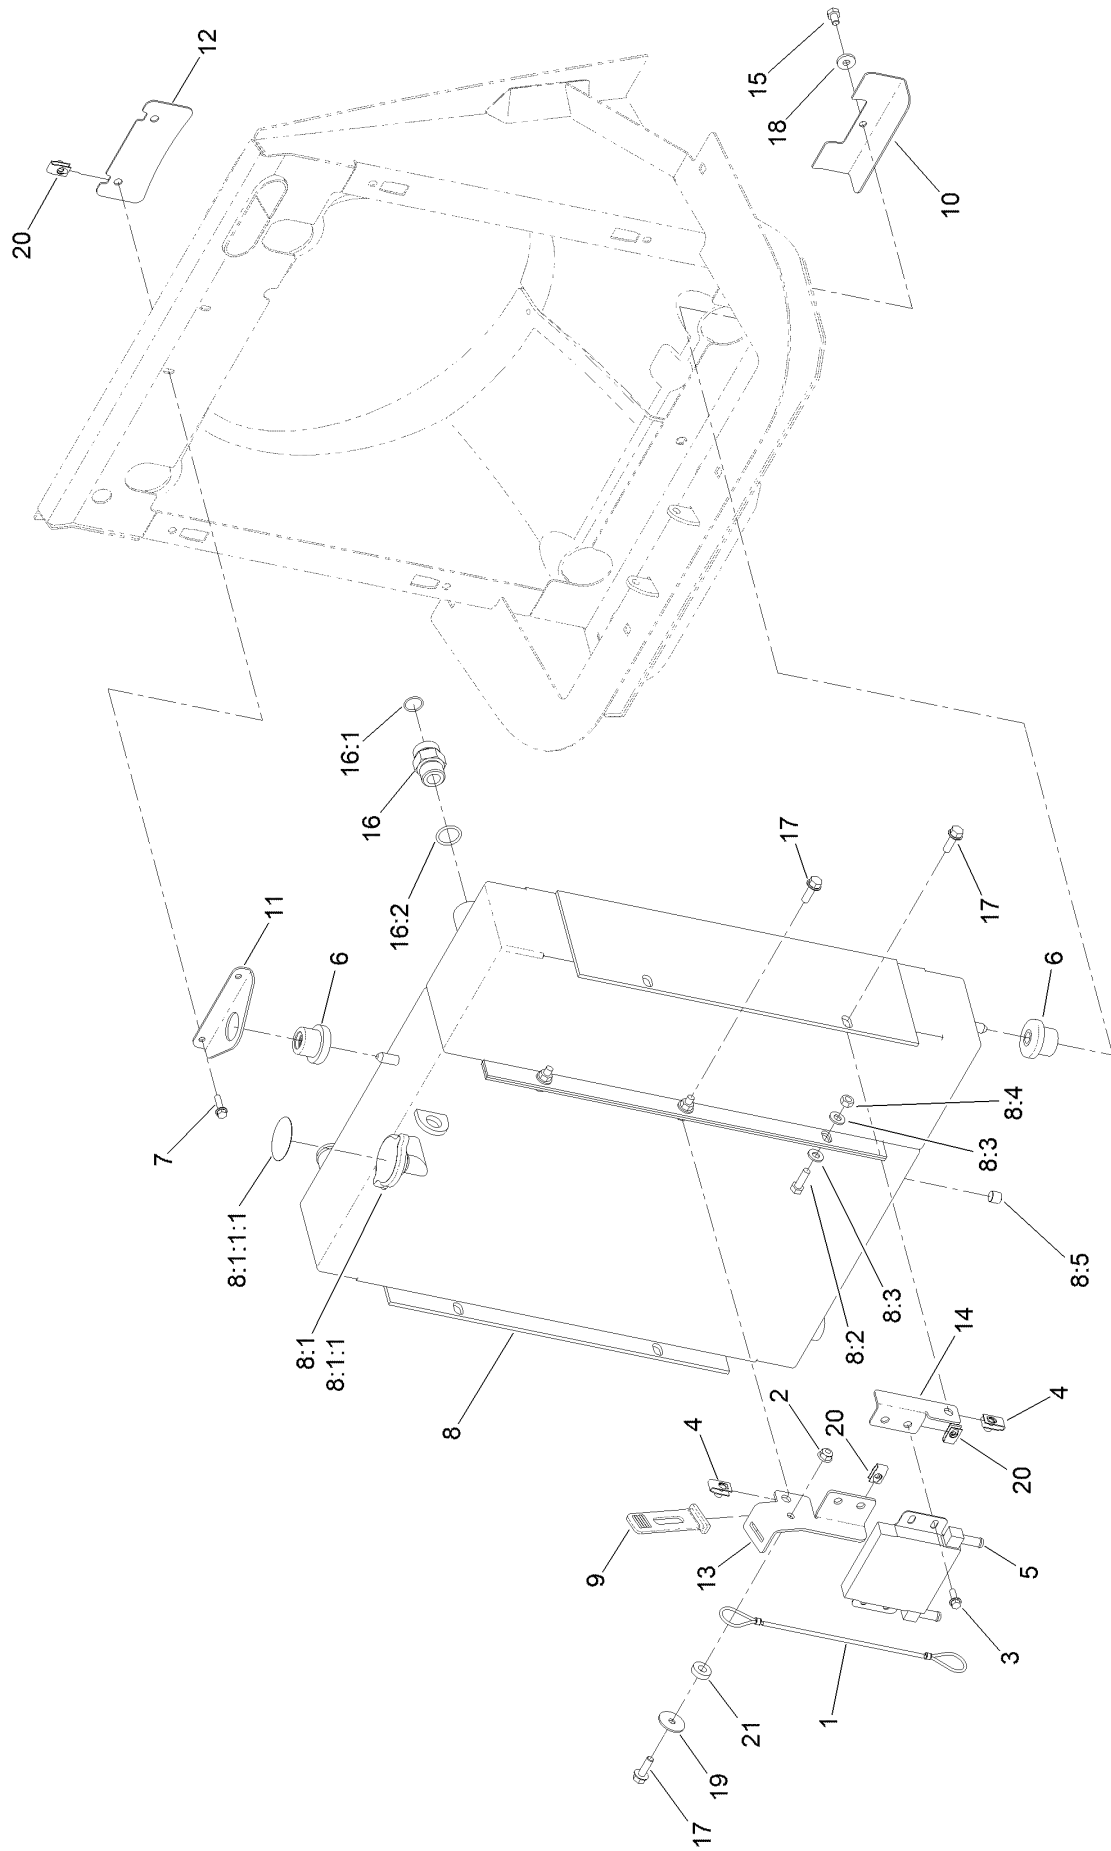

Radiator Assembly

Radiator Assembly (continued)

<i>Ref.</i>	<i>Part Number</i>	<i>Qty.</i>	<i>Description</i>	<i>Ref.</i>	<i>Part Number</i>	<i>Qty.</i>	<i>Description</i>
1	93-9595	1	Lanyard	9	131-8402	1	Strap-Down, Hold
2	104-8300	1	Nut-HF, NI	10	138-1855	1	Bracket-Clamp
3	115-5103	4	Screw-HHF	11	138-2029	1	Bracket-Clamp
4	94-2413	2	Nut-U	12	138-2049	1	Plate-Clamp
5	116-7205	1	Cooler	13	138-3750	1	Bracket-Cooler, RH
6	119-1422	3	Mount-Isolator	14	138-3751	1	Bracket-Cooler, LH
7	120-4654	2	Screw-HHF	15	322-1	1	Screw-HH
8	131-5630	1	Radiator Cooler ASM	16	340-9	2	Fitting-STR
8:1	119-1430	1	Radiator Cap ASM	16:1	237-58	1	O-Ring
8:1:1		1	Cap-Radiator ●	16:2	237-81	1	O-Ring
8:1:1:1	117-3276	1	Decal-Danger	17	3234-29	3	Screw-HHF
8:2	33114-025	6	Screw-HH	18	88-7200	1	Washer-Flat
8:3	33094-00	12	Washer-Plain	19	3256-57	1	Washer-Flat
8:4	33014-00	6	Nut-Hex	20	107069	6	Clip
8:5	99-8551	1	Plug-Pipe	21	5-0652	1	Spacer

● Not serviced separately