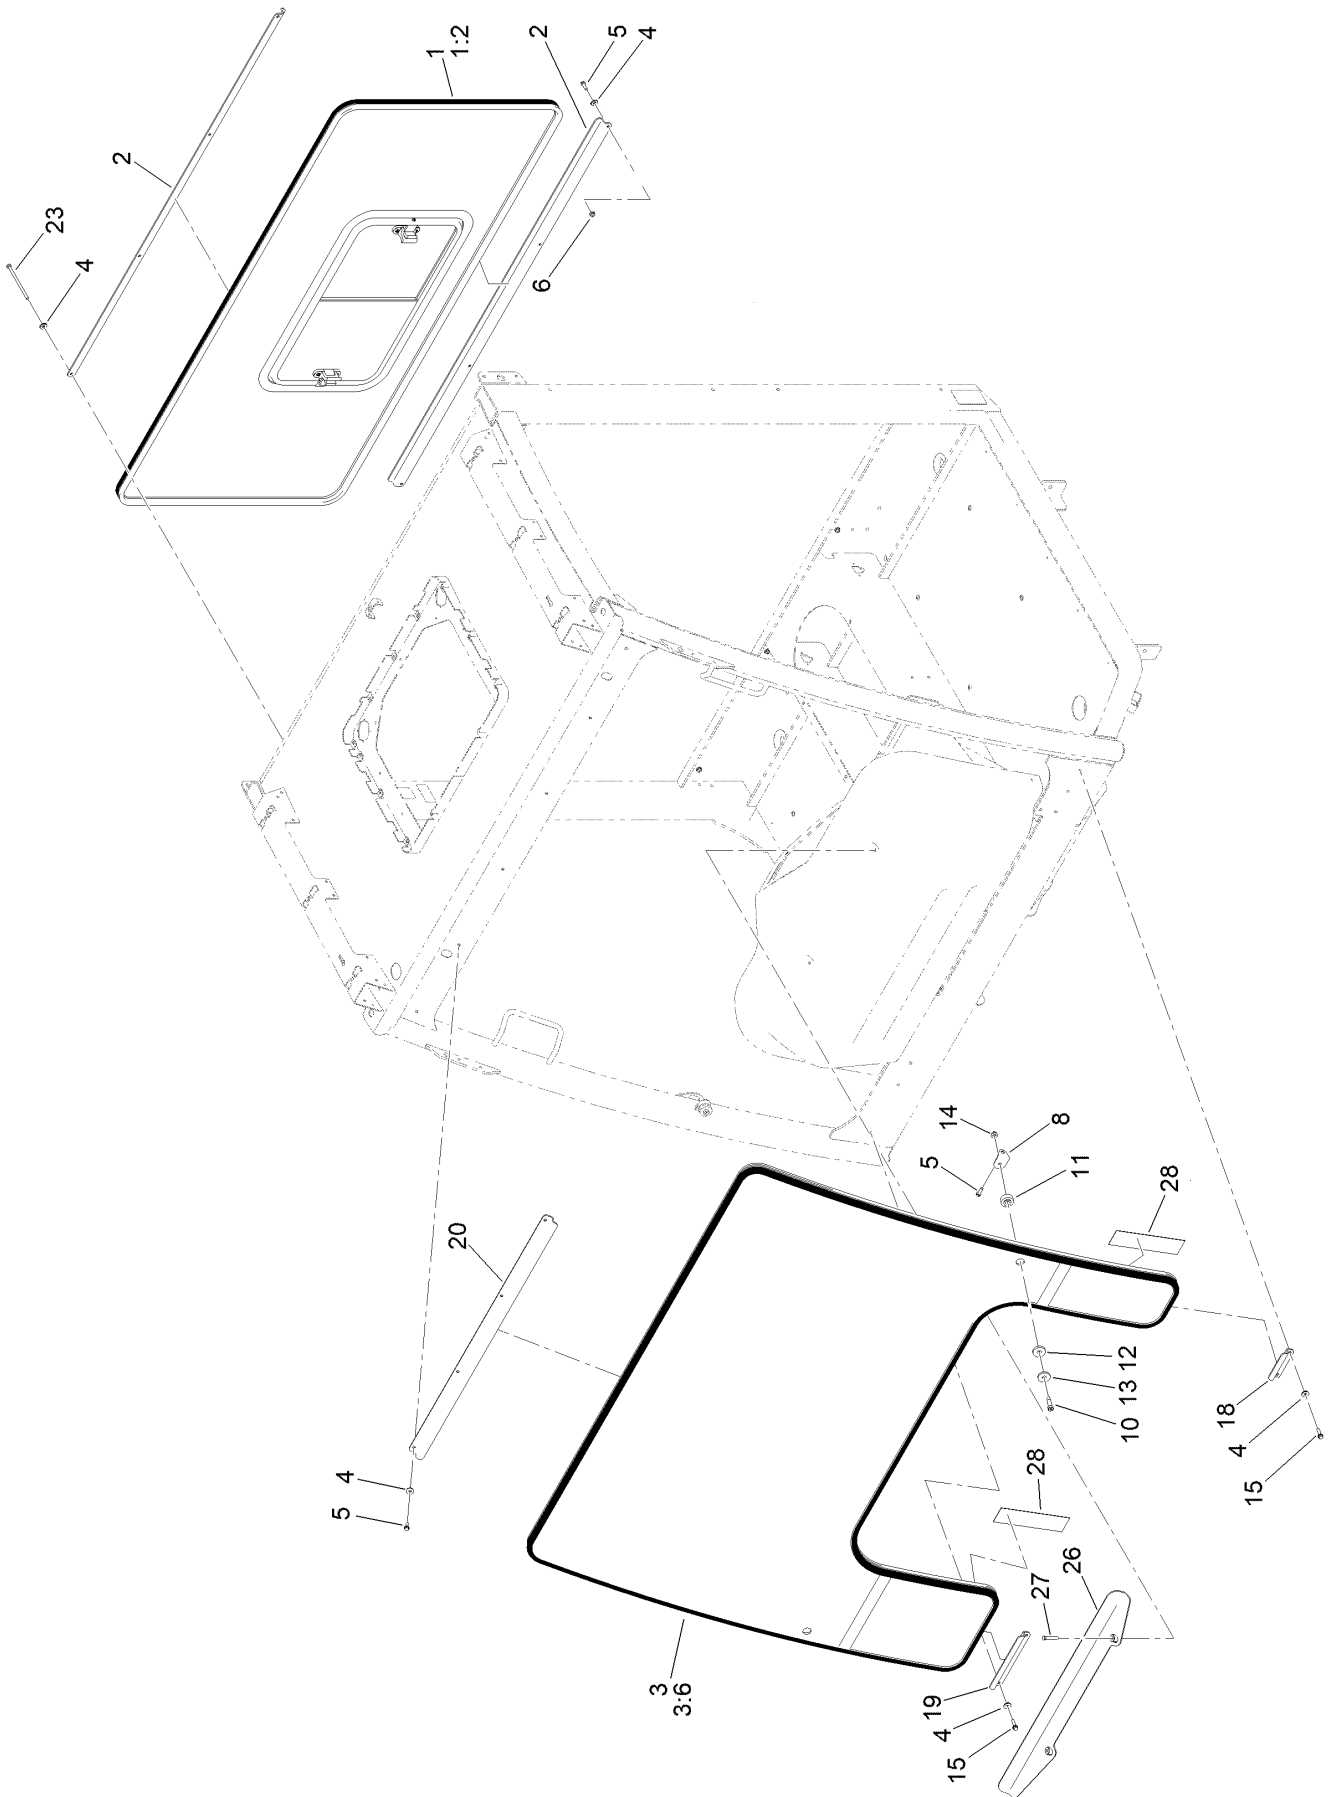

Front and Rear Glass Assembly

Front and Rear Glass Assembly (continued)

<i>Ref.</i>	<i>Part Number</i>	<i>Qty.</i>	<i>Description</i>	<i>Ref.</i>	<i>Part Number</i>	<i>Qty.</i>	<i>Description</i>
1	137-1271	1	Rear Window ASM	12	125-9982	2	Bushing-Flange
1:2	138-2795	1	Trim-Glass, Rear	13	130-5815	2	Washer-Backup
2	137-1223-03	2	Bracket-Retainer, Windshield	14	104-8300	2	Nut-HF, NI
3	137-1278	1	Windshield ASM	15	120-4654	4	Screw-HHF
3:6	137-1220	1	Trim-Windshield	18	137-1276-03	1	Bracket-Retainer, LH
4	119-0872	12	Washer-Sealing, Bonded	19	137-1277-03	1	Bracket-Retainer, RH
5	32105-15	8	Screw-HWH	20	137-1290-03	1	Bracket-Retainer, Window
6	104-7201	16	Nut-HF, NI	23	321-38	4	Screw-HH
8	138-2728-03	2	Mount-Window	26	139-2061-03	1	Mount-Center, Windshield
10	125-9521	2	Screw-Shoulder, HSH	27	139-2056	2	Screw-HHF
11	125-9537	2	Bushing-Flange	28	145-7509	2	Seal-Glass