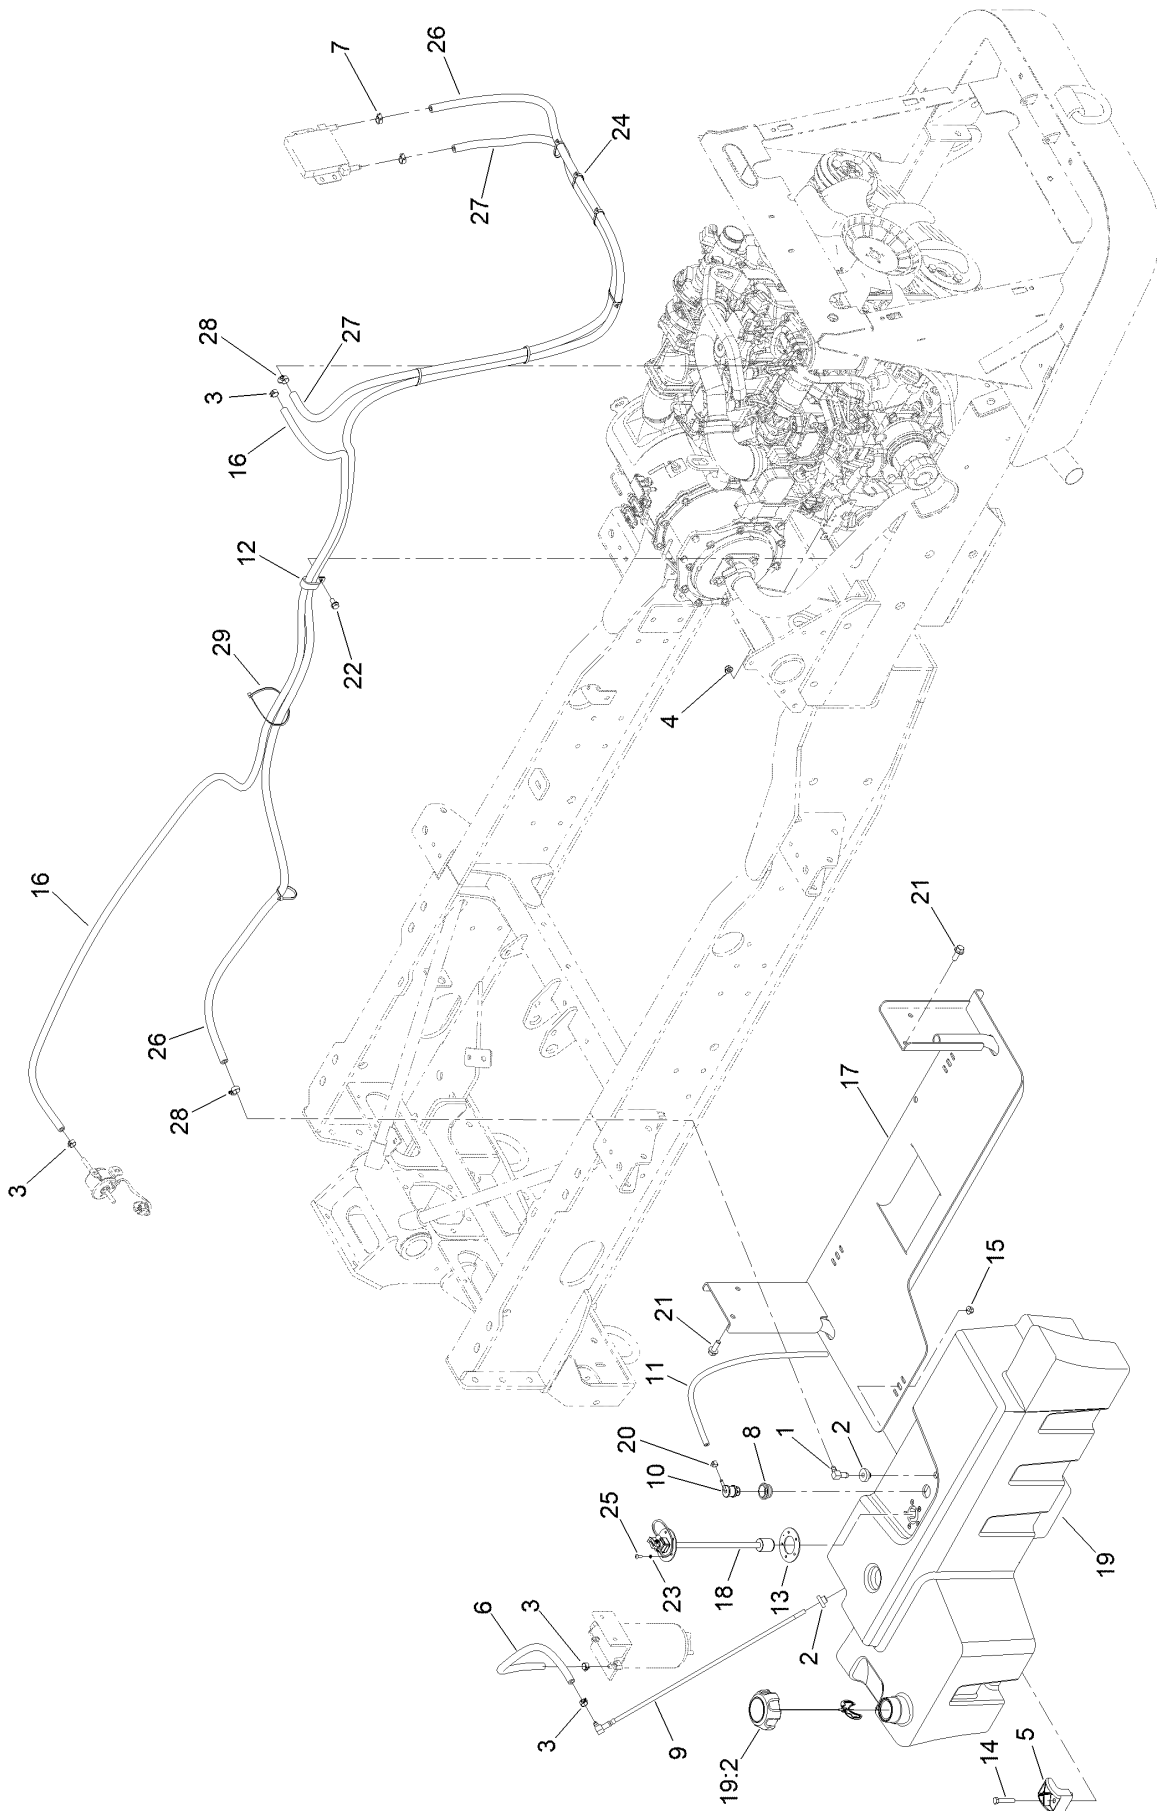

Fuel Tank and Line Assembly

Fuel Tank and Line Assembly (continued)

<i>Ref.</i>	<i>Part Number</i>	<i>Qty.</i>	<i>Description</i>	<i>Ref.</i>	<i>Part Number</i>	<i>Qty.</i>	<i>Description</i>
1	46-6550	1	Fitting-Elbow, 90 DEG	16	136-9708	1	Hose-Fuel
2	46-6560	2	Bushing	17	136-9730-03	1	Support-Tank
3	92-2379	4	Clamp-Hose	18	136-9739	1	Gauge-Fuel, Float
4	107069	1	Clip	19	136-9740	1	Fuel Tank ASM
5	107-4543	3	Clamp	19:2	138-3795	1	Fuel Cap ASM
6	110-4109	1	Hose-Fuel	20	2412-80	1	Clamp-Hose
7	103-1988	2	Clamp-Hose	21	3234-42	4	Screw-HHF
8	114-0284	1	Grommet	22	32105-15	1	Screw-HWH
9	114-3836	1	Pipe-Stand	23	3253-15	5	Washer-Lock
10	114-0285	1	Valve-Rollover	24	3290-378	9	Tie-Cable
11	119-8149	1	Hose-Fuel	25	32122-24	5	Screw-PTH
12	120-1959	1	Clamp	26	136-9978	1	Hose-Fuel
13	121-1707	1	Gasket-Fuel, Viton	27	136-9979	1	Hose-Fuel
14	125-7944	3	Screw-HH	28	2412-108	2	Clamp-Worm
15	130-6655	3	Nut-Flange, NI	29	3290-379	1	Tie-Cable