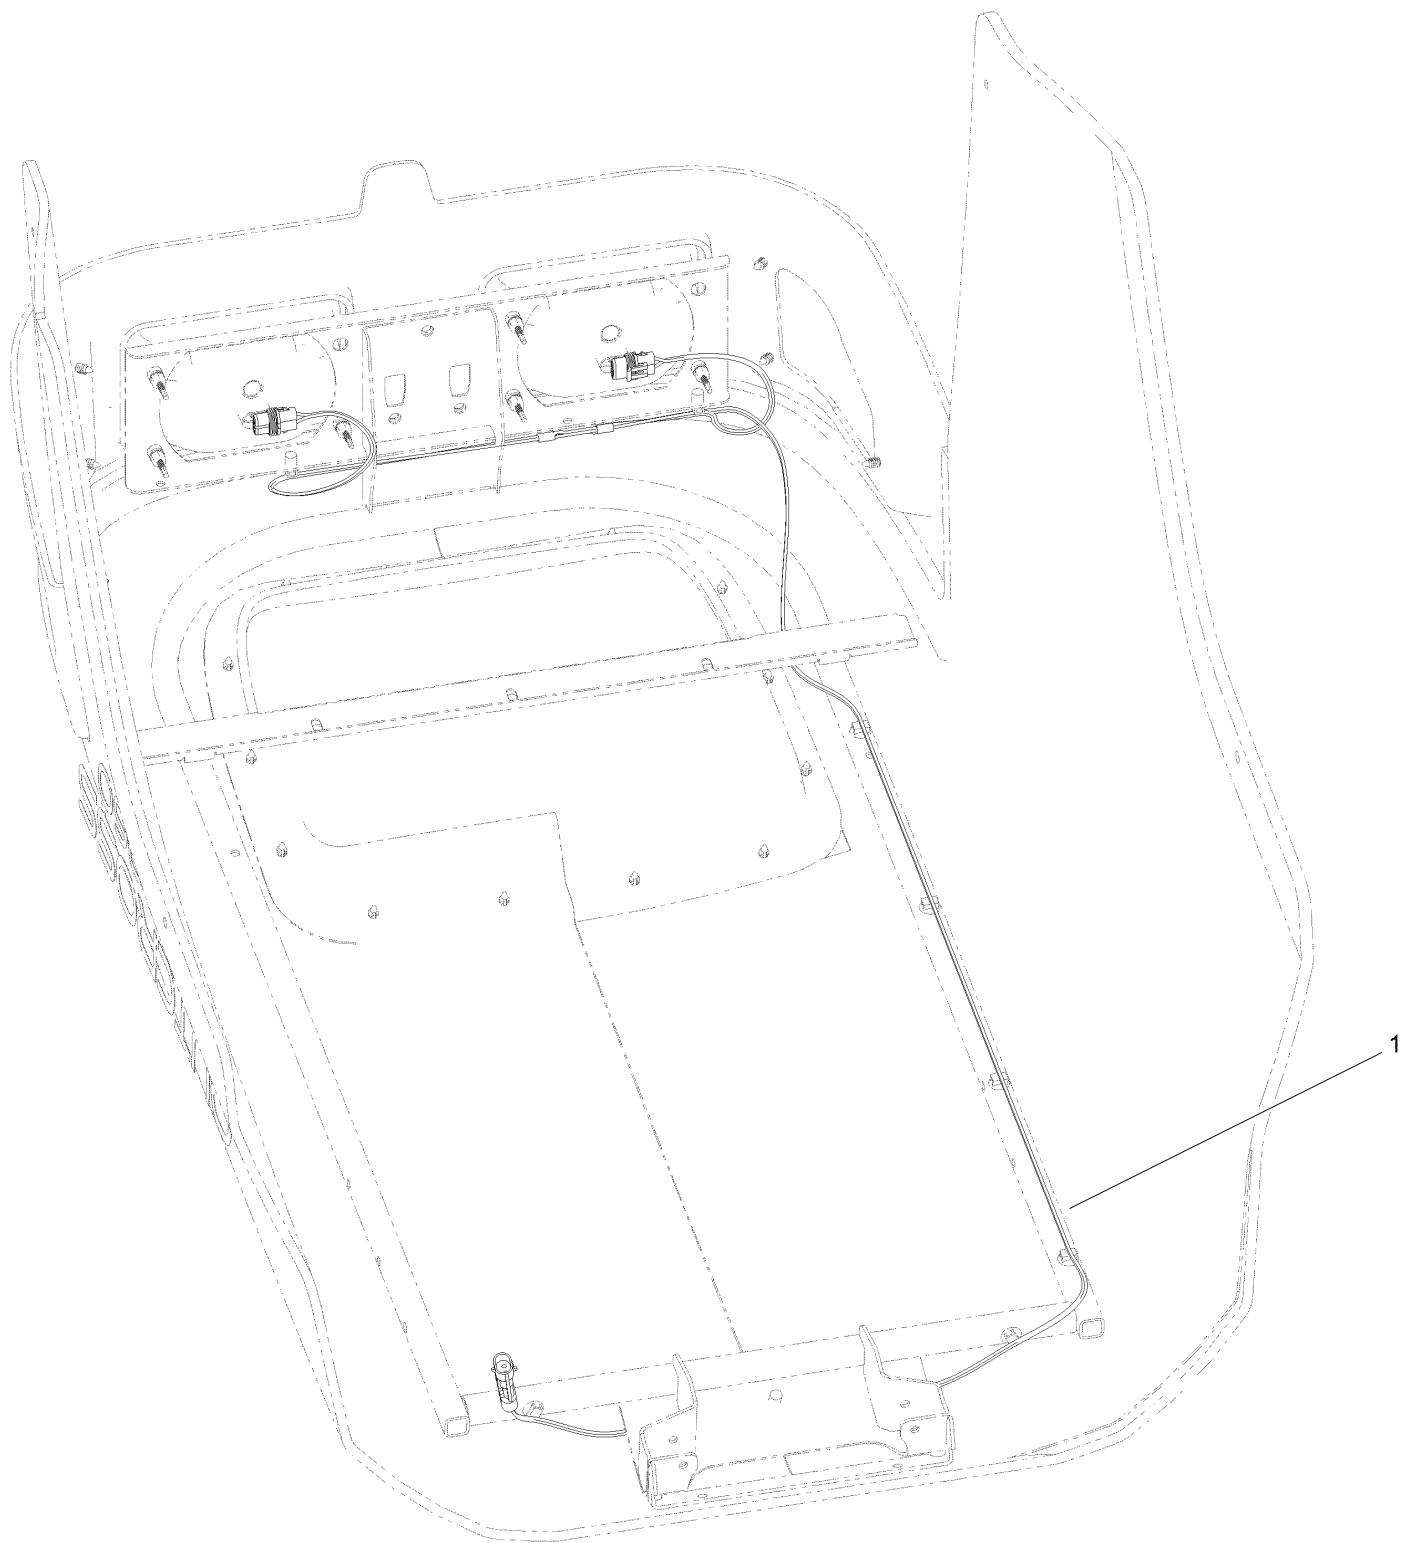

Headlight Wire Harness Assembly