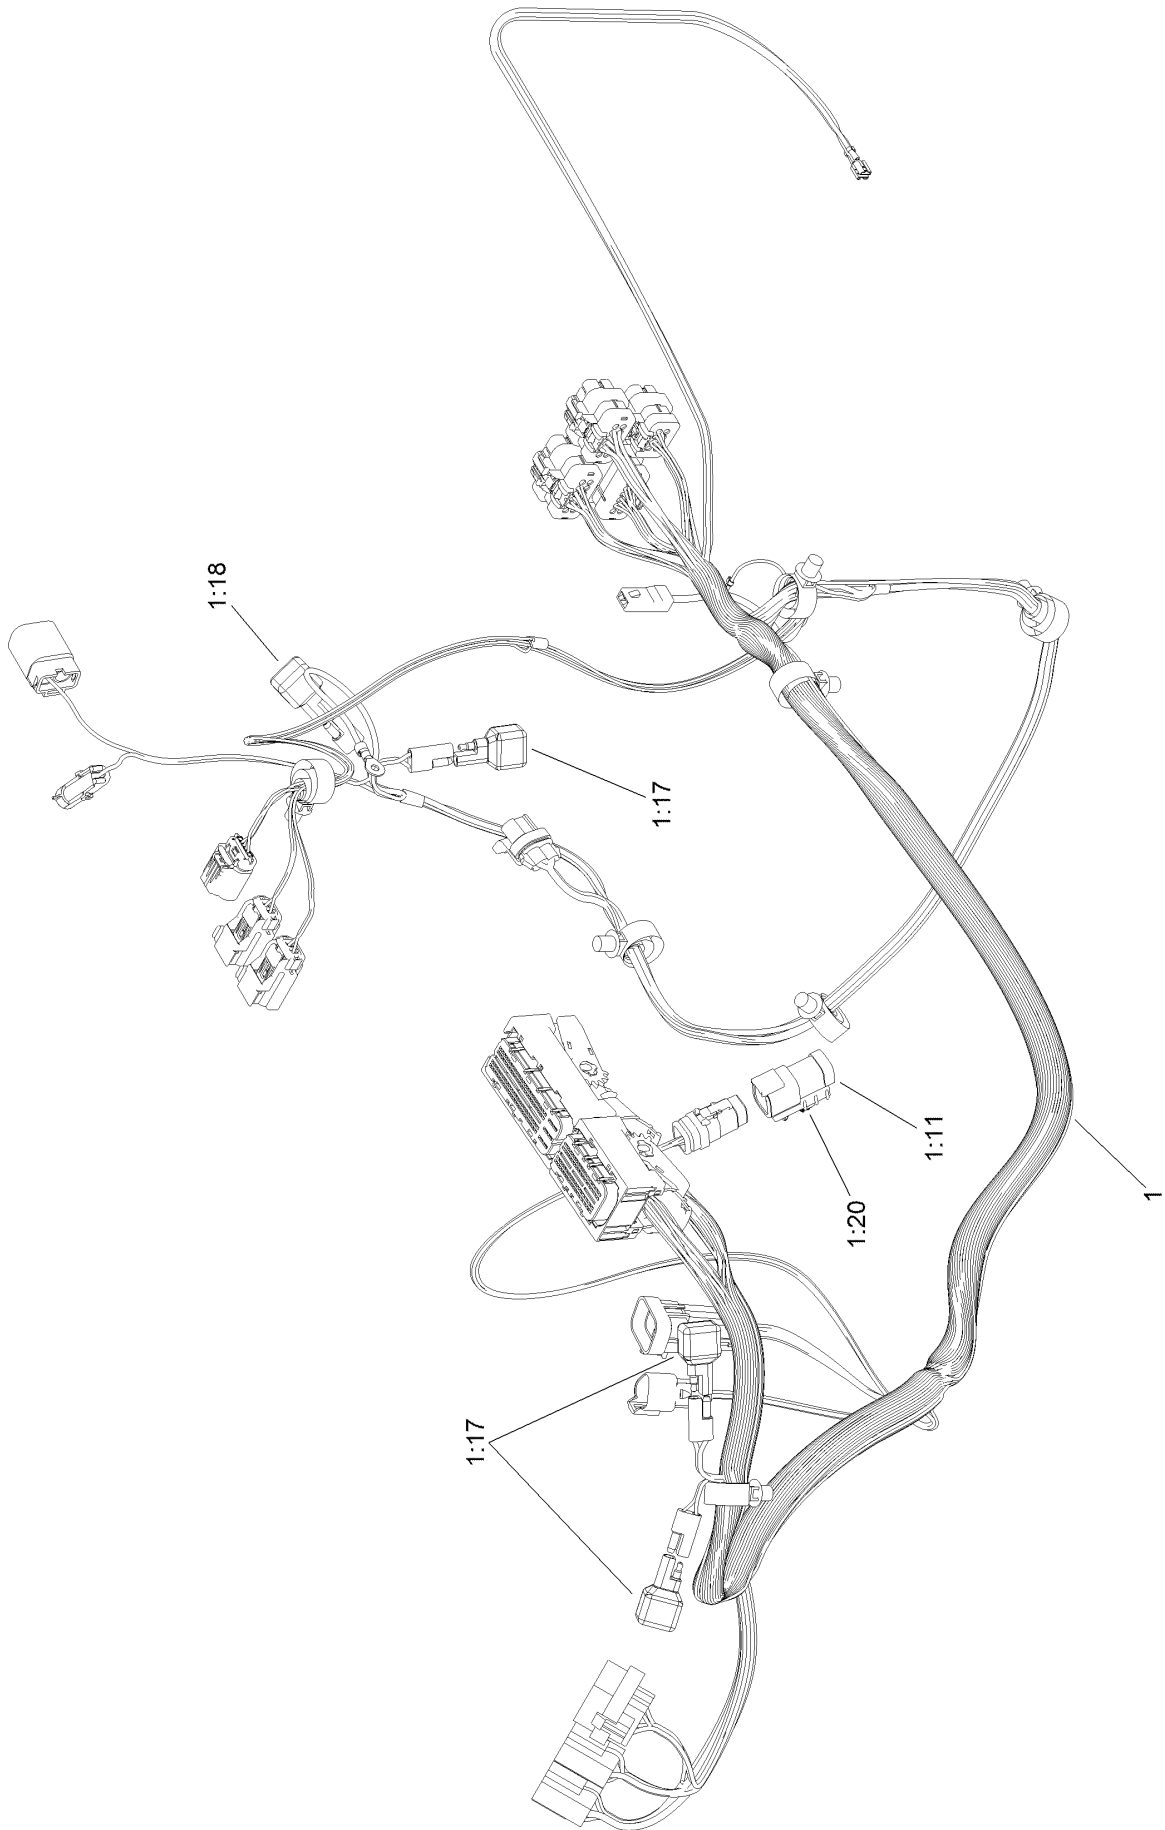

Battery Assembly (continued)

<i>Ref.</i>	<i>Part Number</i>	<i>Qty.</i>	<i>Description</i>	<i>Ref.</i>	<i>Part Number</i>	<i>Qty.</i>	<i>Description</i>
1	48-9590	1	Washer-Lock	15	323-6	1	Screw-HH
2	56-7972	4	Clamp-Tube	16	323-7	4	Screw-HH
3	94-8105	4	Clamp-Tube	17	3230-5	1	Bolt-CARR
4	138-6335	1	Retainer-Battery	18	3230-13	1	Screw-CARR
5	104-8300	5	Nut-HF, NI	19	3231-6	1	Screw-CARR
6	104-8301	6	Nut-HF, NI	20	3230-8	1	Screw-CARR
7	106-5190	1	Battery, 660 CCA W/O Electrolyte	22	3256-24	1	Washer-Flat
8	119-1419	2	Plate-Clamp	23	3290-378	1	Tie-Cable
9	122-0709	1	Cable-Battery, Negative	24	33004-00	2	Nut-HF
10	122-0710	1	Cable-Battery, Positive	25	33115-020	1	Screw-HH
11	122-0969	1	Cable-Battery, Negative	26	33003-00	1	Nut-HF
12	122-0970	1	Cable-Battery, Positive	27	122-0071	1	Cable-Battery, Positive
13	133-7817-01	1	Support-Battery	28	69-9761	1	Plate-Cover
14	136-5338	1	Mat-Battery	29	32180-031	1	Clip-Tree (W/Tie)

Engine Wire Harness Assembly