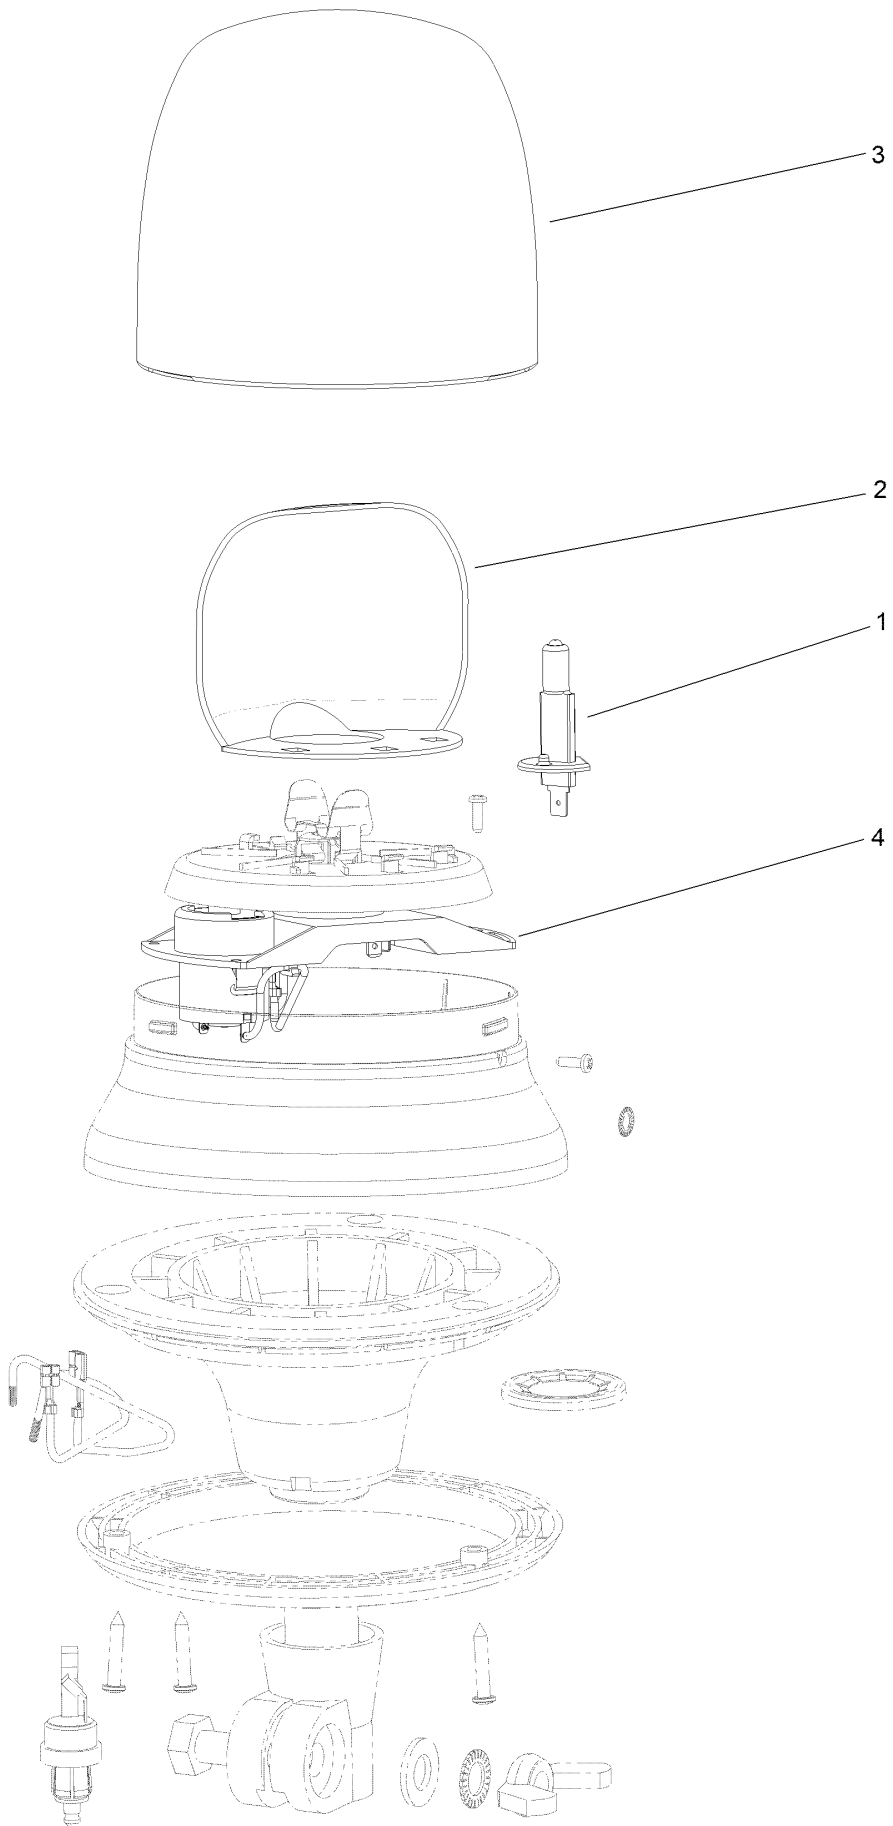

Beacon Assembly No. 119-8096

Beacon Assembly No. 119-8096 (continued)

<i>Ref.</i>	<i>Part Number</i>	<i>Qty.</i>	<i>Description</i>
1	120-7553	1	Bulb
2	120-7554	1	Reflector

<i>Ref.</i>	<i>Part Number</i>	<i>Qty.</i>	<i>Description</i>
3	120-7555	1	Cover-Dome, Amber
4	120-7556	1	Motor-Beacon