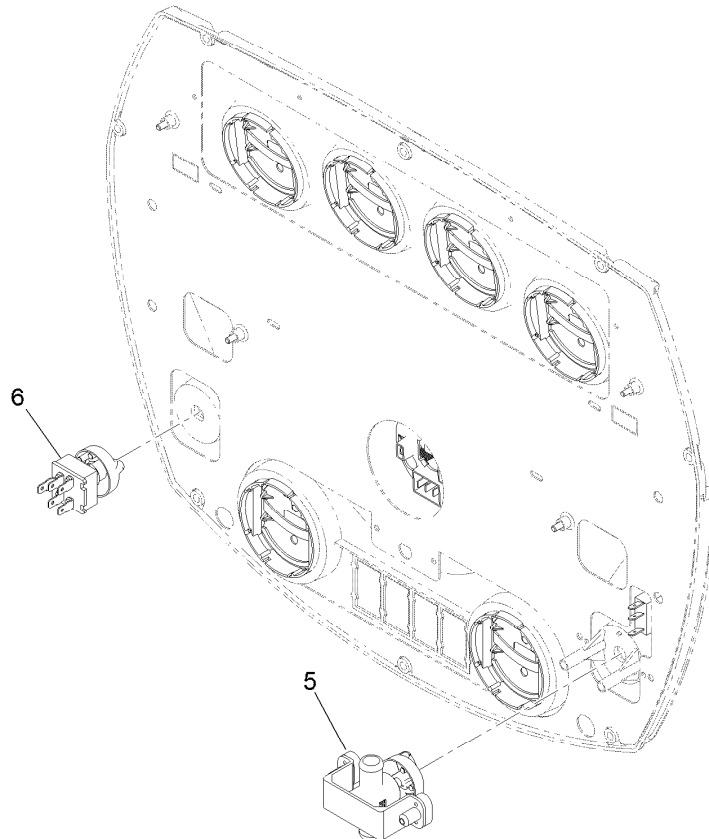

Cab Roof A/C and Heat Control Panel Assembly No. 137-1357

Cab Roof

A/C and Heat Control Panel Assembly No. 137-1357 (continued)

<i>Ref.</i>	<i>Part Number</i>	<i>Qty.</i>	<i>Description</i>	<i>Ref.</i>	<i>Part Number</i>	<i>Qty.</i>	<i>Description</i>
2	137-1378	1	Light-Cab, Interior	5	138-2961	1	Valve-Heat
3	138-2959	6	Vent-Return	6	138-2956	1	Switch-Fan
4	138-2958	1	Switch-A/C	7	119-7444	4	Screw-HSBH