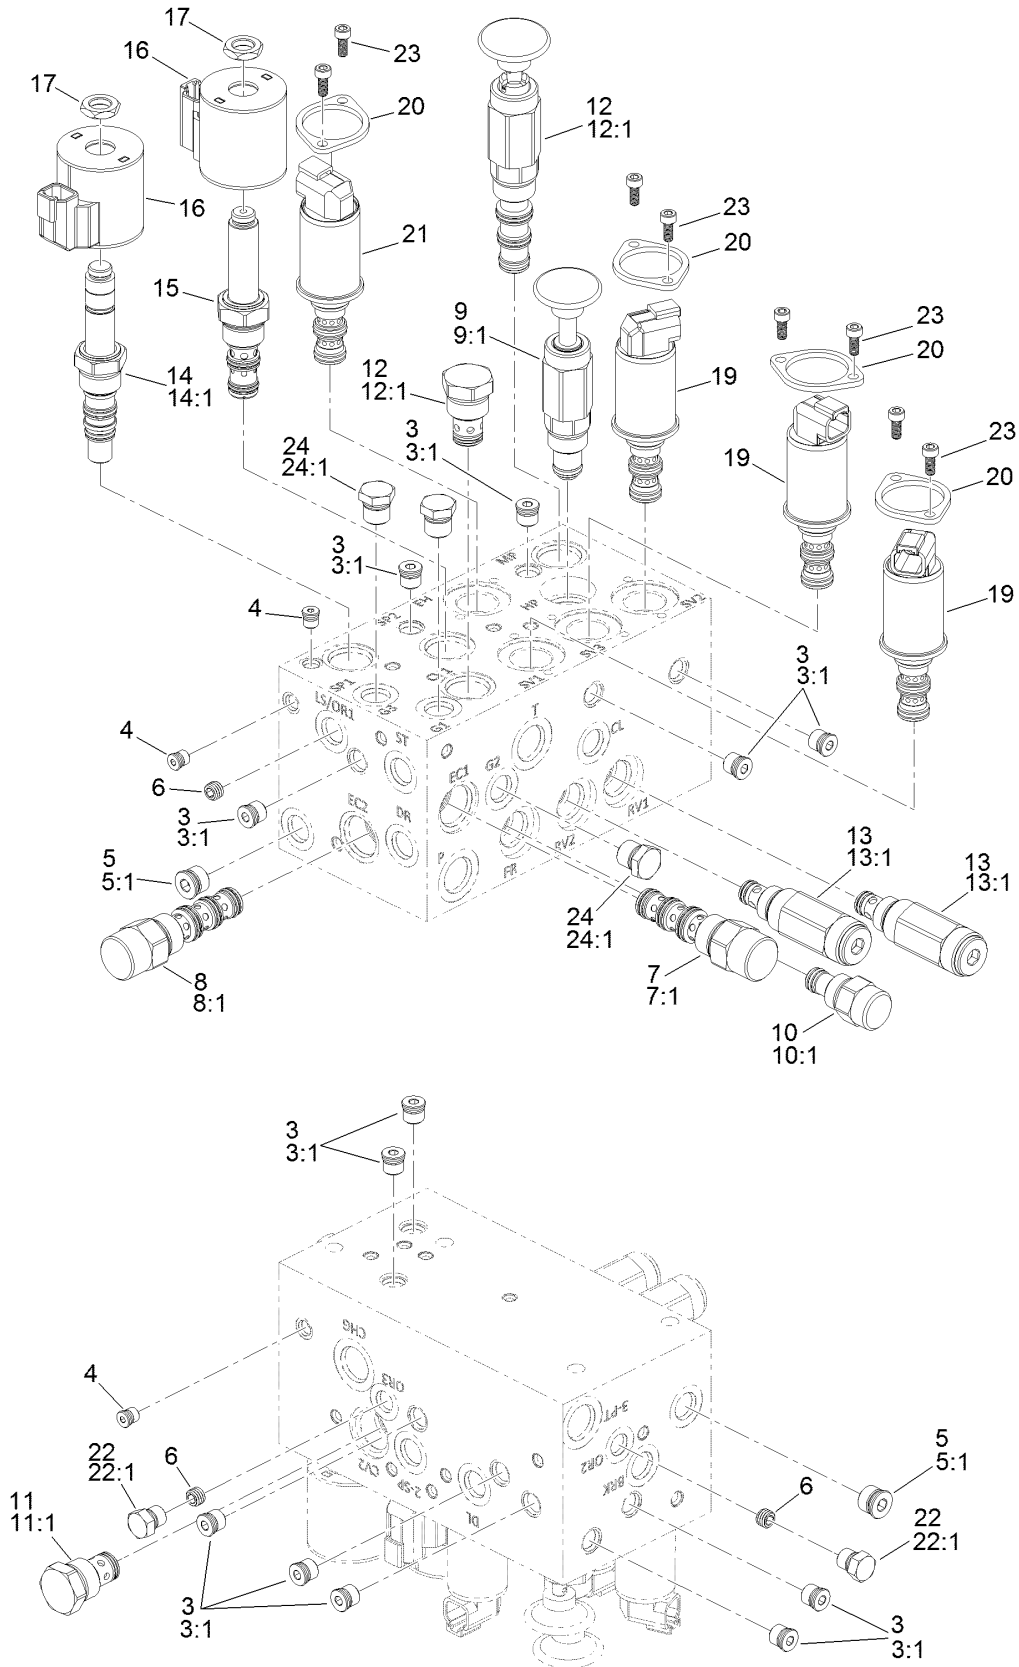

Manifold Assembly No. 131-5639

Manifold Assembly No. 131-5639 (continued)

<i>Ref.</i>	<i>Part Number</i>	<i>Qty.</i>	<i>Description</i>	<i>Ref.</i>	<i>Part Number</i>	<i>Qty.</i>	<i>Description</i>
3	353-990	12	Plug ASM	12:1	105-9159	1	Seal Kit
3:1	237-78	1	O-Ring	13	138-3821	2	Valve-Relief
4	131-1825	3	Plug-ORB	13:1	111-6826	1	Seal Kit
5	112-9213	2	Plug	14	138-3822	1	Valve-Poppet, Prop
5:1	237-42	1	O-Ring	14:1	107-7813	1	Seal Kit
6	136-4363	3	Orifice-0.028	15	138-3823	1	Valve-Flow Control, Prop
7	115-5409	1	Compensator ASM	16	119-4619	2	Coil-Solenoid
7:1	110-8908	1	Spool Valve Seal Kit	17	110-2634	2	Nut-Coil
8	117-8314	1	Compensator-Pressure	19	138-3824	3	Valve-Solenoid
8:1	110-8908	1	Spool Valve Seal Kit	20	138-3825	4	Plate-Mounting, Standard
9	132-4904	1	Pump-Hand	21	138-3826	1	Valve-Press
9:1	105-9159	1	Seal Kit				Reducing/Relieving, Prop
10	138-3820	1	Regulator-Flow, Press Comp	22	117-0115	2	Plug
10:1	138-4955	1	Seal Kit	22:1	237-78	1	O-Ring
11	110-8881	2	Valve-Check	23	138-3827	8	Screw
11:1	105-9159	1	Seal Kit	24	353-508	3	Plug-HH
12	132-4903	1	Valve-2 Way, Manual	24:1	237-42	1	O-Ring