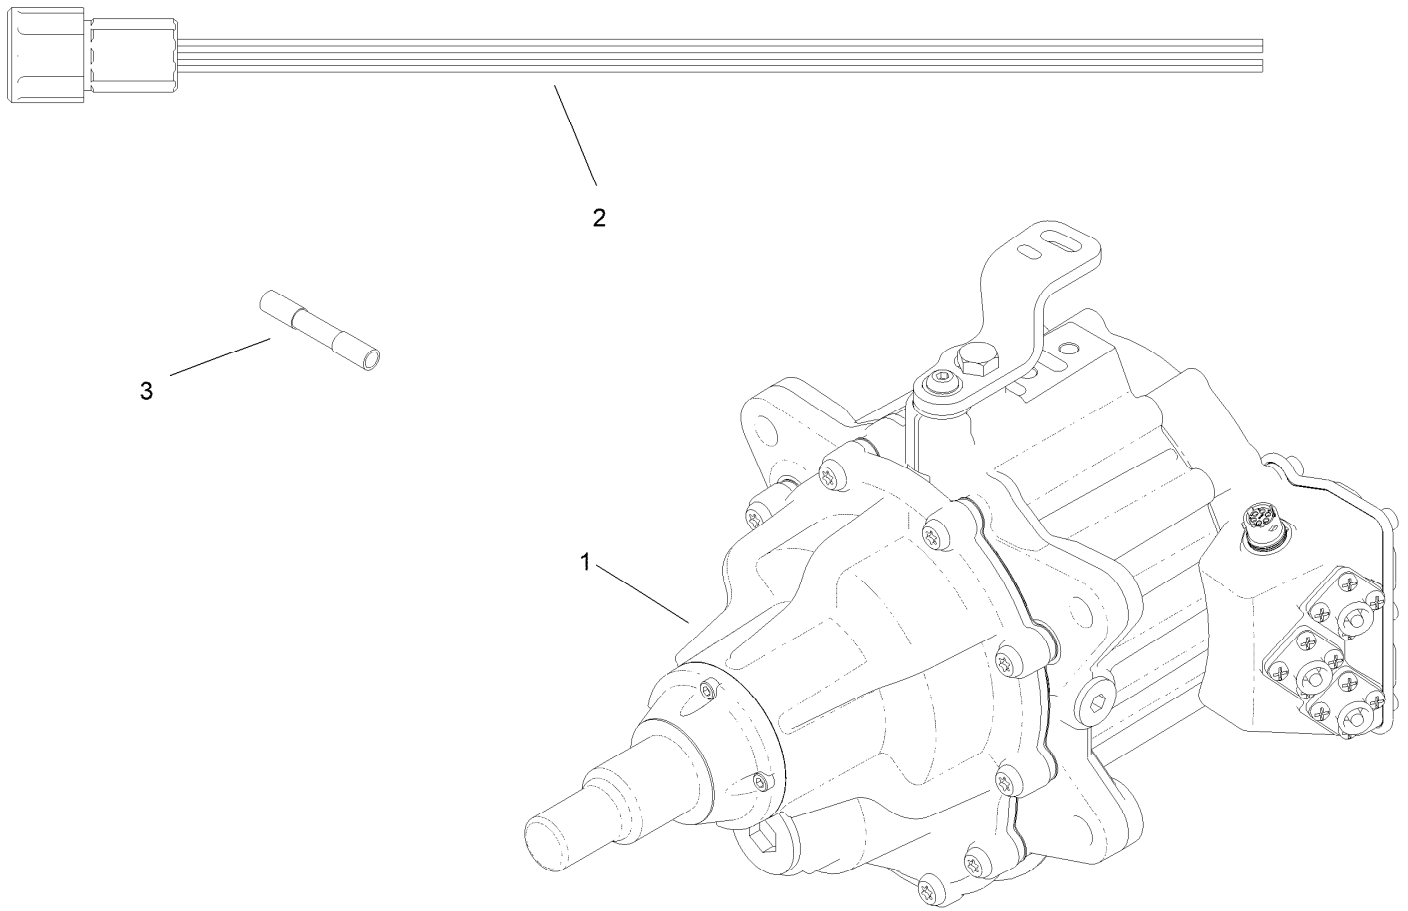

Count on it.

Parts Catalog

**Right-Hand Wheel Motor
Replacement Kit**

**Greensmaster® eTriFlex 3360 or 3370
Traction Unit**

Model No. 147-3053

RH Wheel Motor Kit Assembly No. 147-3053

<i>Ref.</i>	<i>Part Number</i>	<i>Qty.</i>	<i>Description</i>
1	139-8565	1	RH Wheel Motor ASM
2	122-2512	1	Harness-Wire, Wheel Motor Adapter
3	32180-045	6	Splice

RH Wheel Motor Assembly No. 139-8565

<i>Ref.</i>	<i>Part Number</i>	<i>Qty.</i>	<i>Description</i>
1	139-8566	1	RH Motor ASM
2	127-1529	1	Gear Box ASM
3	121-9254	1	Gasket-Gearbox
4	132-9873	1	Lever-Brake, RH
5	353-988	2	Plug-Hex
5:1	237-79	1	O-Ring

Gearbox Assembly No. 127-1529

<i>Ref.</i>	<i>Part Number</i>	<i>Qty.</i>	<i>Description</i>
1	127-1559	1	Cover-Motor, Axle
3	121-5235	2	Washer-Special
4	121-9263	2	Nut-Jam
5	127-1561	1	Cover-Nose, Axle
6	137-7857	1	Seal-Shaft
7	112-5181	4	Screw -HSH
8	108-9919	1	O-Ring
9	121-9266	2	Bearing-Ball
10	132-9978	1	Countershaft Gear ASM
12	121-9256	2	Bearing-Taper
13	132-9841	1	Shaft ASM
14	127-1519	10	Screw-BHCS