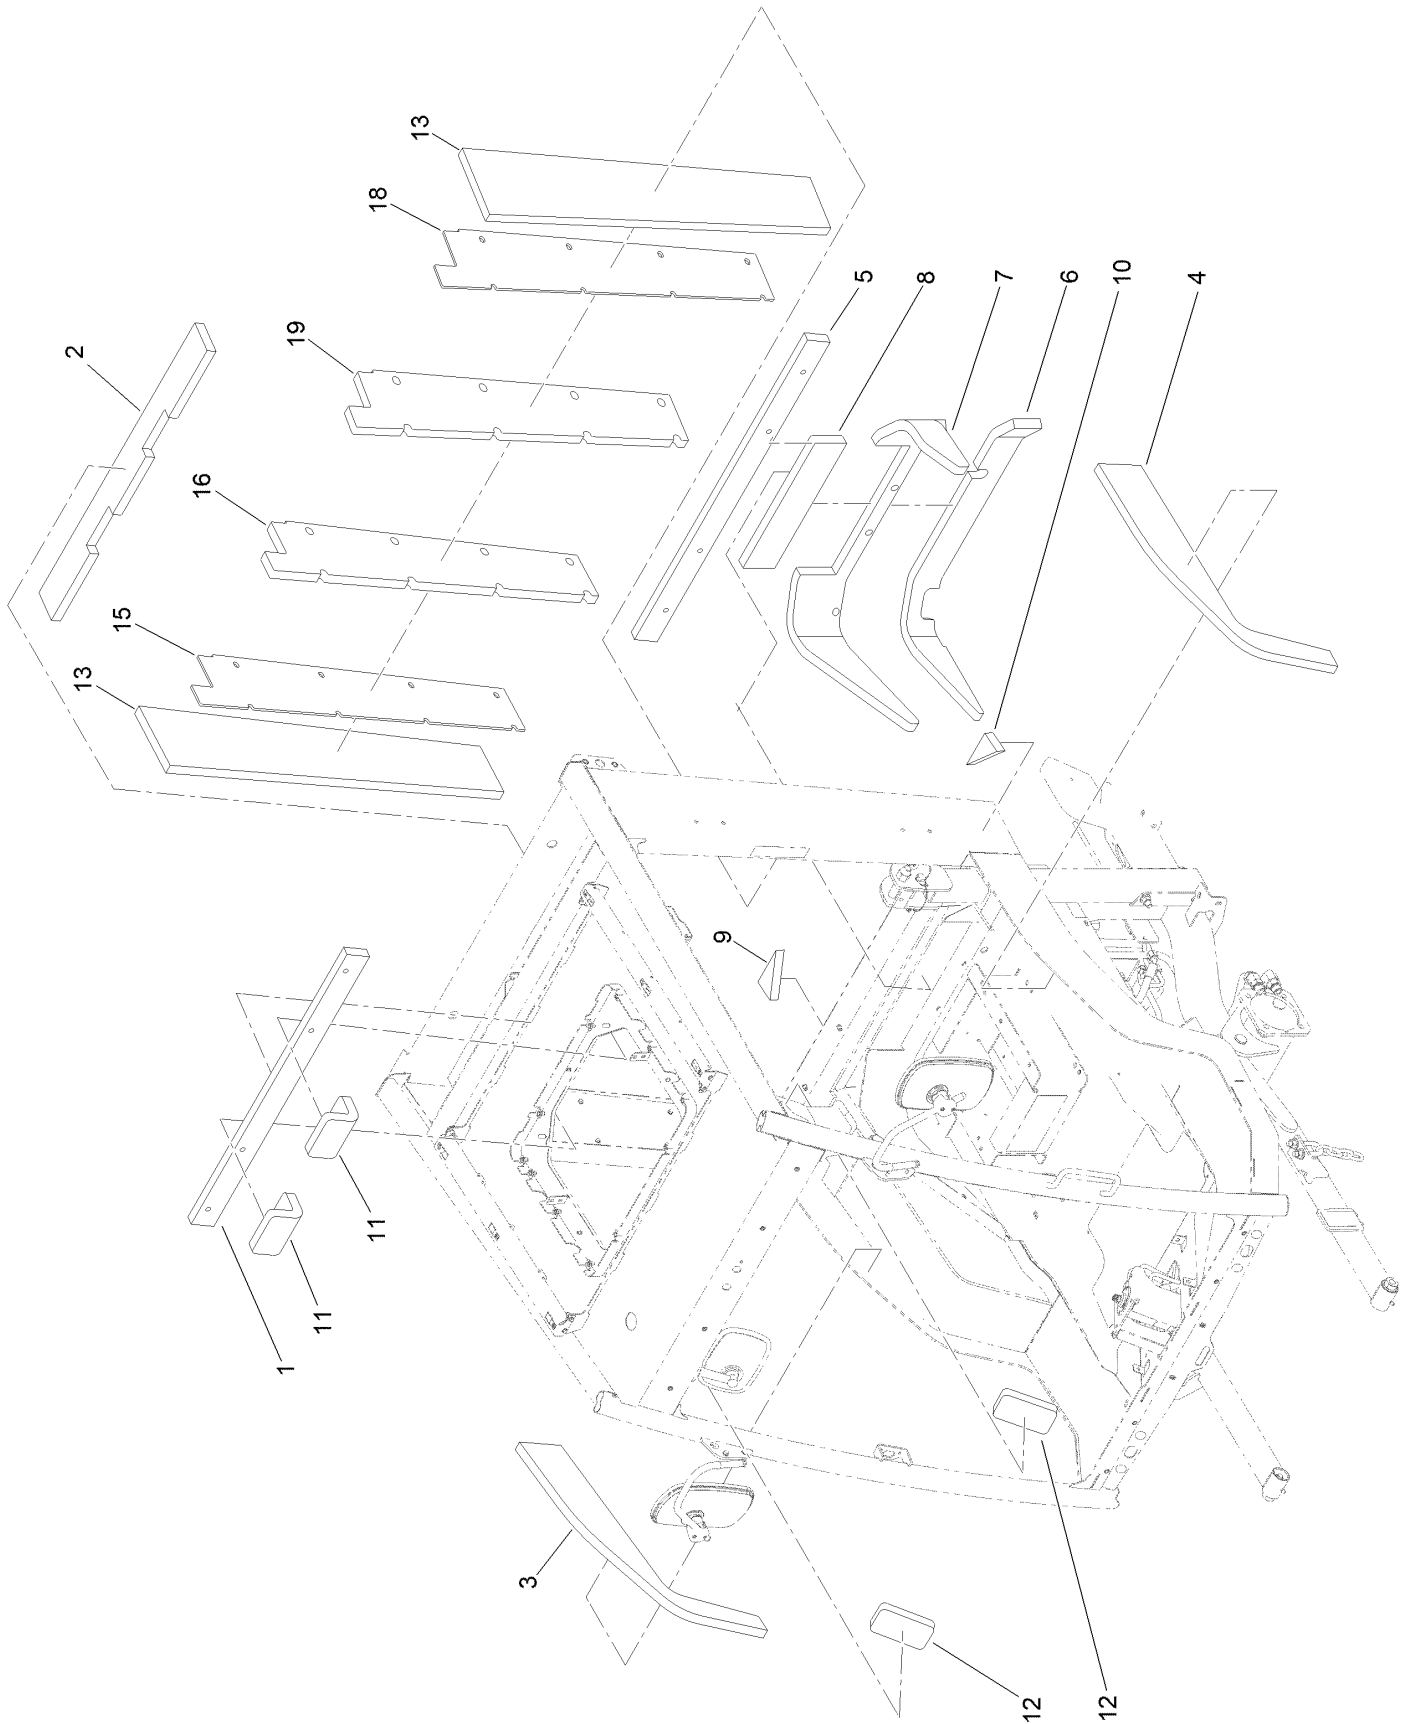

Sound Reducing Assembly No.2

Sound Reducing Assembly No.2 (continued)

<i>Ref.</i>	<i>Part Number</i>	<i>Qty.</i>	<i>Description</i>	<i>Ref.</i>	<i>Part Number</i>	<i>Qty.</i>	<i>Description</i>
1	140-6886	1	Rear-Window	11	144-3237	2	ROPS-Pad
2	140-6887	1	Rear-Ceiling	12	144-3238	2	Dash-Pad
3	140-6888	1	Side-Door, RH	13	140-6884	2	Pillar-Pad, Rear
4	140-6889	1	Side-Door, LH	15	140-6737	1	Panel-Sound Dampening, RH
5	140-6890	1	Rear-Window	16	144-3235	1	Pillar-Pad, Rear RH
6	140-6891	1	Panel-Firewall, Sound	18	140-6738	1	Panel-Sound, Dampening LH
7	140-6892	1	Panel-Firewall, Sound	19	144-3236	1	Pillar-Pad, Rear LH
8	140-6893	1	Tile-Firewall, Sound				
9	140-6894	1	Tile-Corner, RH				
10	140-6895	1	Tile-Corner, LH