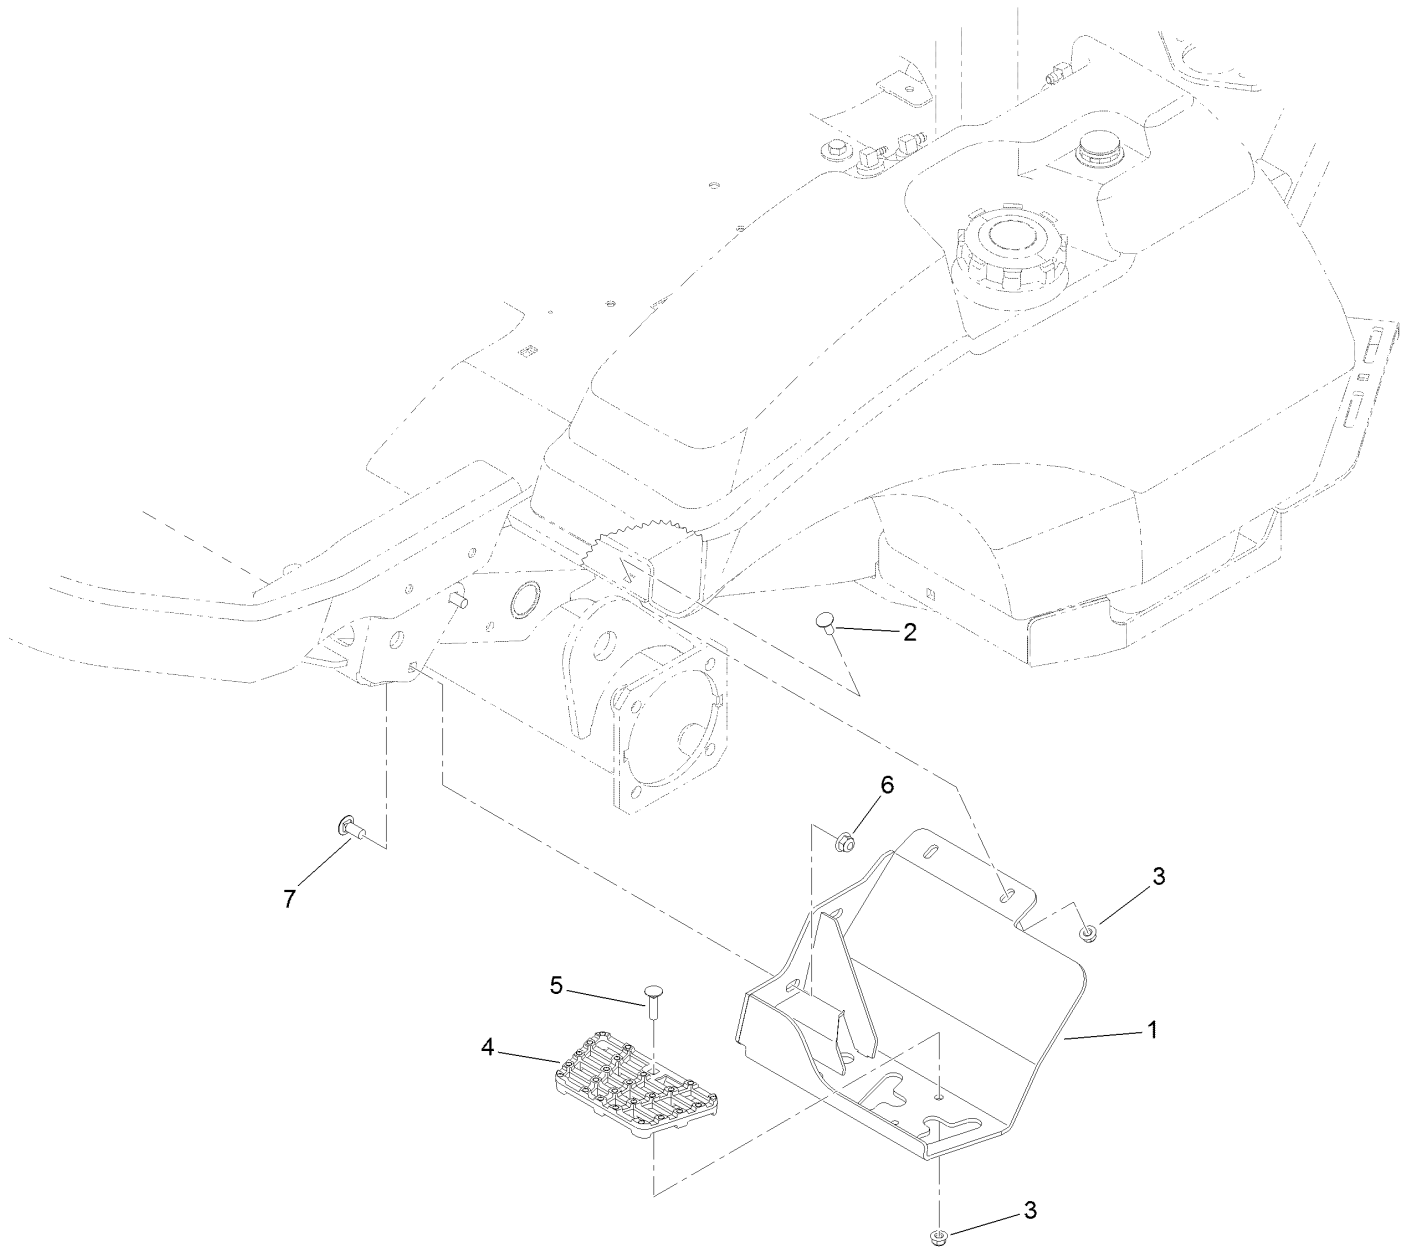

Step Mount Assembly

Step Mount Assembly (continued)

<i>Ref.</i>	<i>Part Number</i>	<i>Qty.</i>	<i>Description</i>	<i>Ref.</i>	<i>Part Number</i>	<i>Qty.</i>	<i>Description</i>
1	140-6577-03	1	Bracket-Mount, Step	5	3230-3	1	Screw-CARR
2	3230-23	2	Bolt-CARR	6	104-8301	2	Nut-HF, NI
3	104-8300	3	Nut-HF, NI	7	3231-27	2	Screw-CARR
4	126-4781	1	Step-Deck