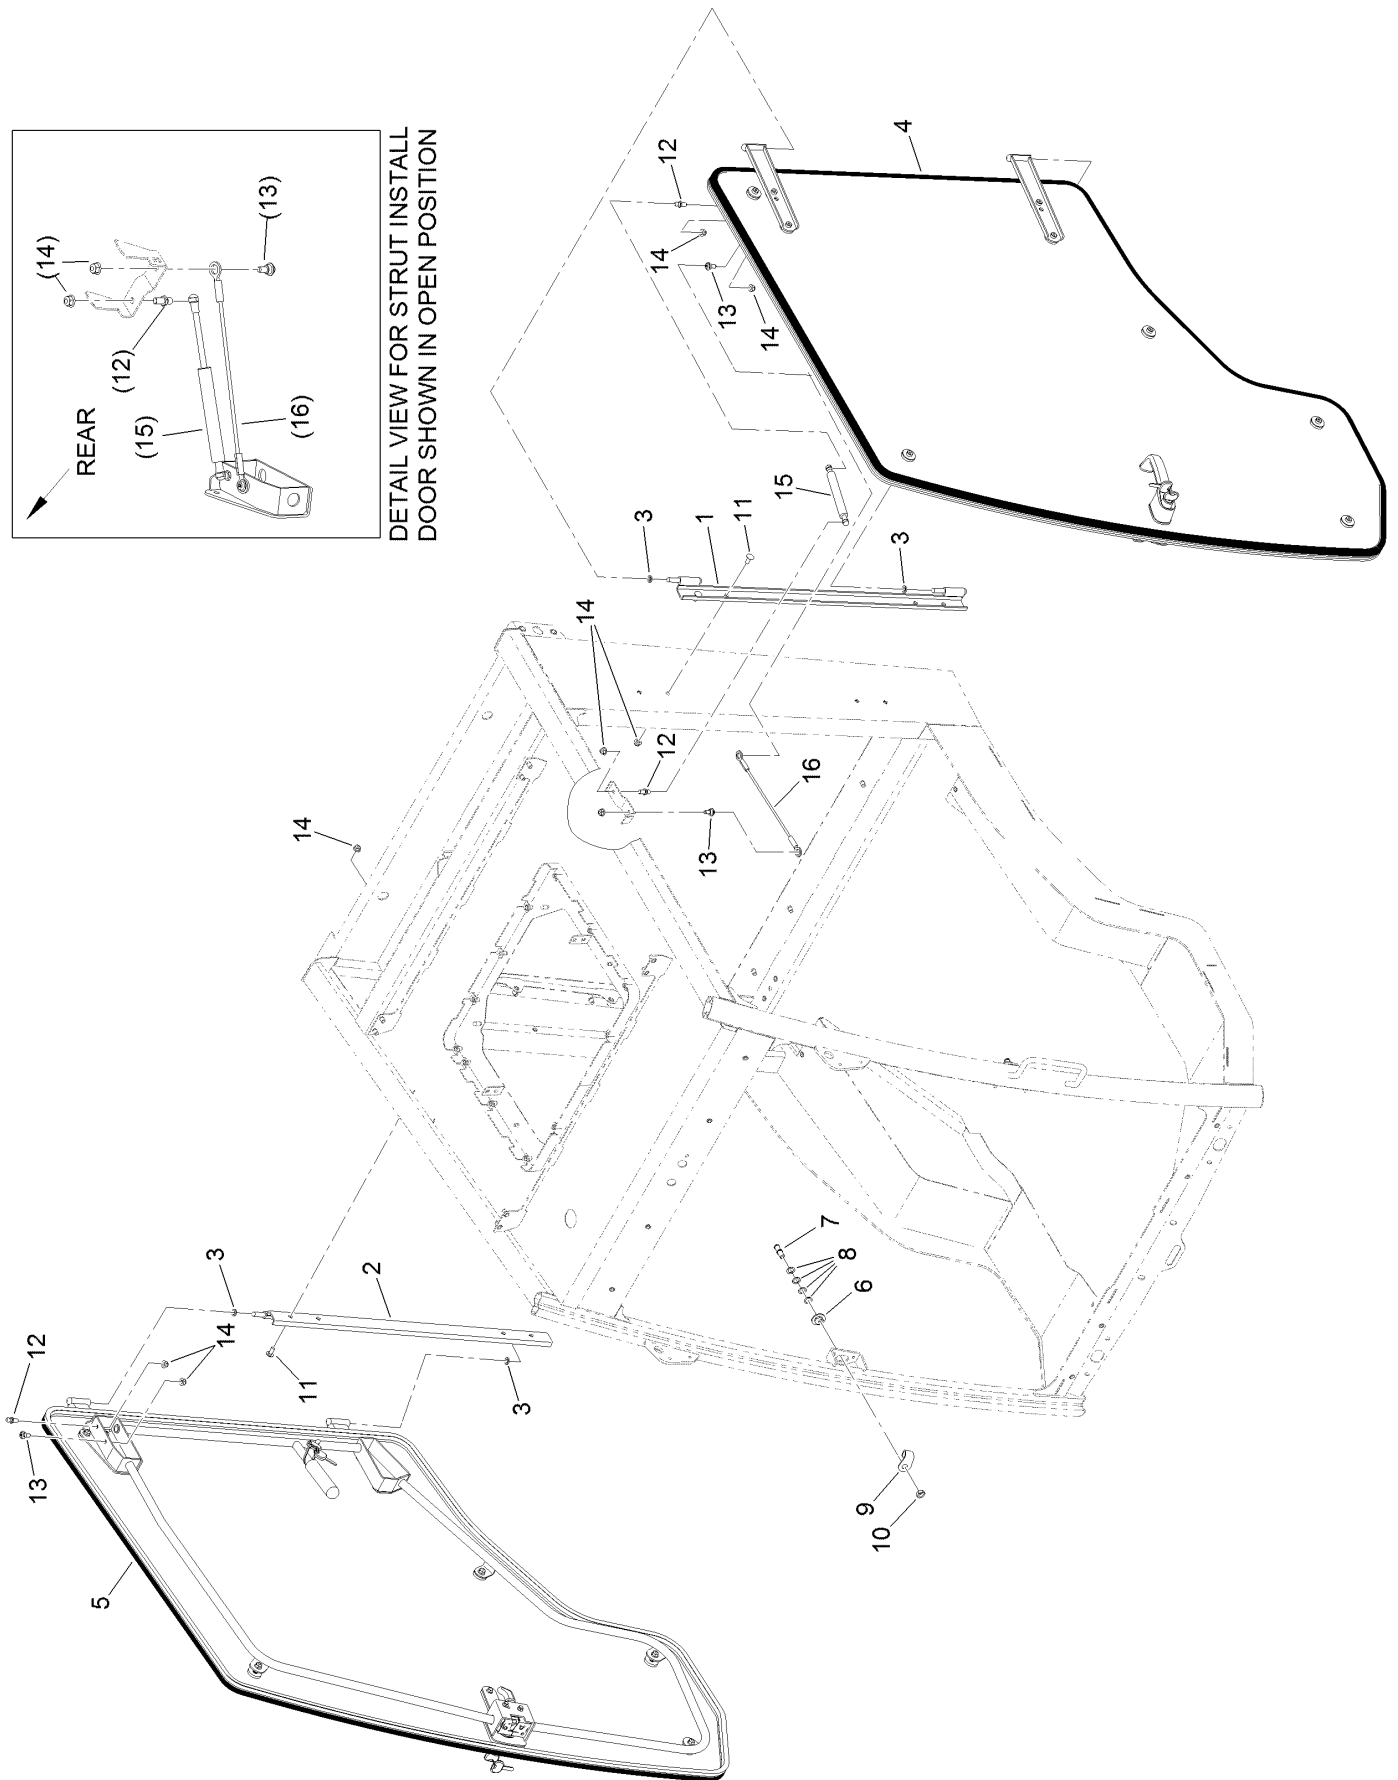

DETAIL VIEW FOR STRUT INSTALL
DOOR SHOWN IN OPEN POSITION

Door Assembly (continued)

<i>Ref.</i>	<i>Part Number</i>	<i>Qty.</i>	<i>Description</i>	<i>Ref.</i>	<i>Part Number</i>	<i>Qty.</i>	<i>Description</i>
1	138-2944-03	1	Mount-Door, LH	9	121-8393	2	Guard-Striker
2	138-2945-03	1	Mount-Door, RH	10	140-4431	2	Nut-Hex, Jam
3	121-8441	4	Washer-Spacer	11	3230-23	8	Bolt-CARR
4	140-6554	1	LH Door ASM	12	98-3104	4	Stud-Ball
5	140-6555	1	RH Door ASM	13	120-9471	4	Bolt-Shoulder
6	125-9992	2	Adjuster-Stud	14	104-8300	16	Nut-HF, NI
7	140-4422	2	Striker-Stud	15	136-1963	2	Spring-Gas, Door
8	73-0040	8	Washer-Thrust	16	140-1636	2	Lanyard-Coated