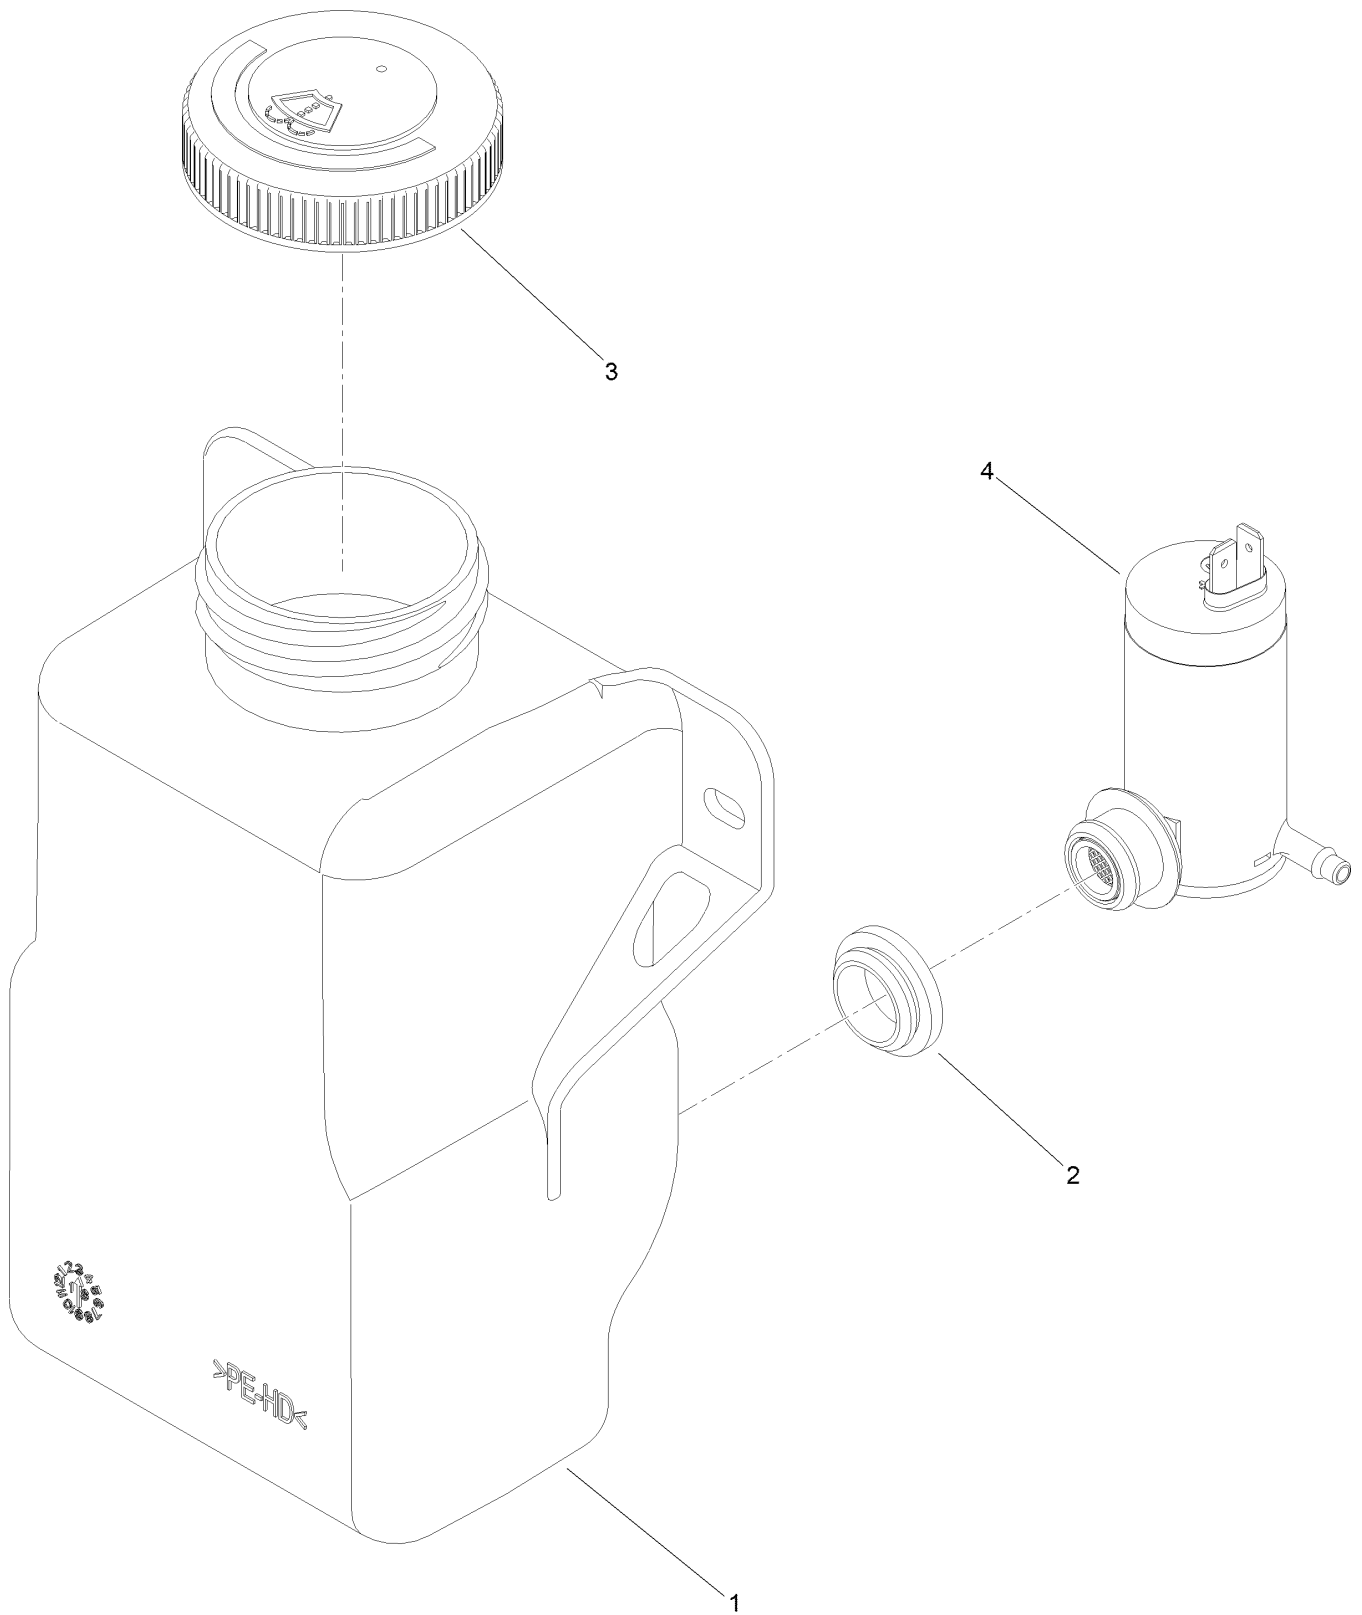

Washer Fluid Tank Assembly No. 140-6665

Washer Fluid Tank Assembly No. 140-6665 (continued)

<i>Ref.</i>	<i>Part Number</i>	<i>Qty.</i>	<i>Description</i>
1	140-6666	1	Tank
2	140-6667	1	Grommet

<i>Ref.</i>	<i>Part Number</i>	<i>Qty.</i>	<i>Description</i>
3	140-6669	1	Cap-Washer
4	140-6668	1	Pump-Washer