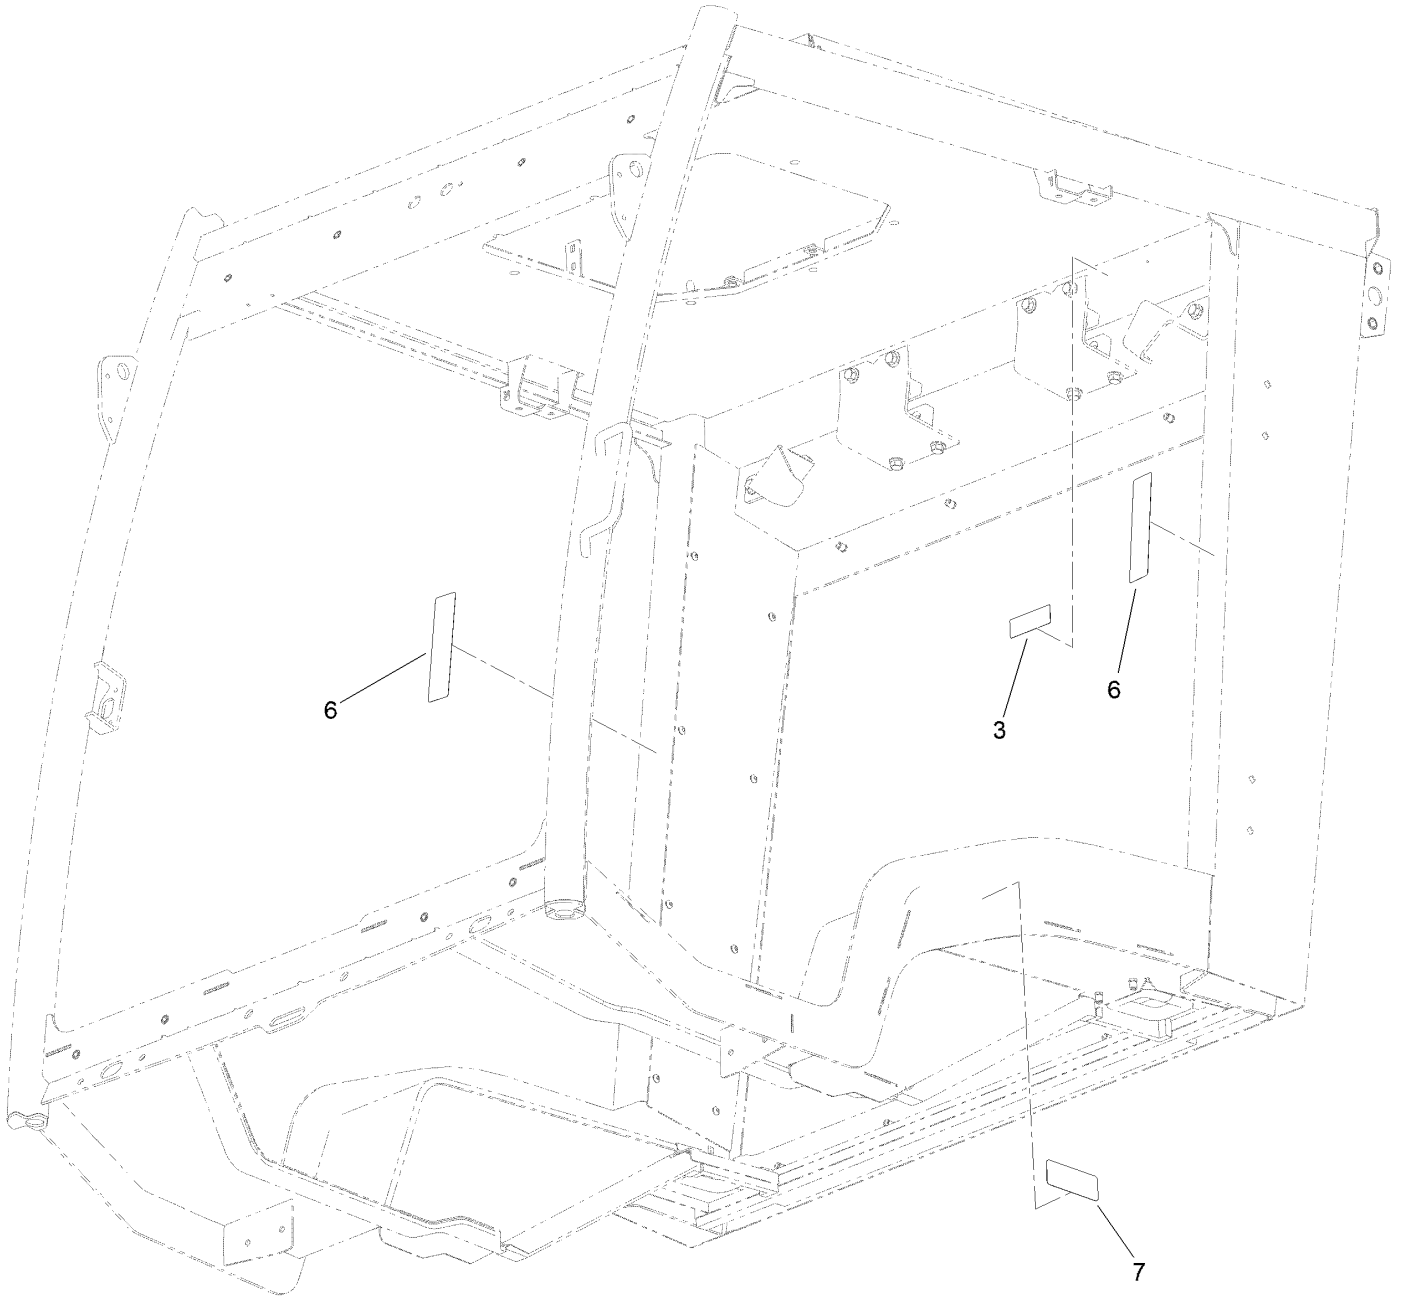

Decal Assembly

Decal Assembly (continued)

<i>Ref.</i>	<i>Part Number</i>	<i>Qty.</i>	<i>Description</i>
3	140-1462	1	Decal-Regulatory
6	130-0594	2	Decal-Warning
7	106-9206	2	Decal-Torque, Wheel