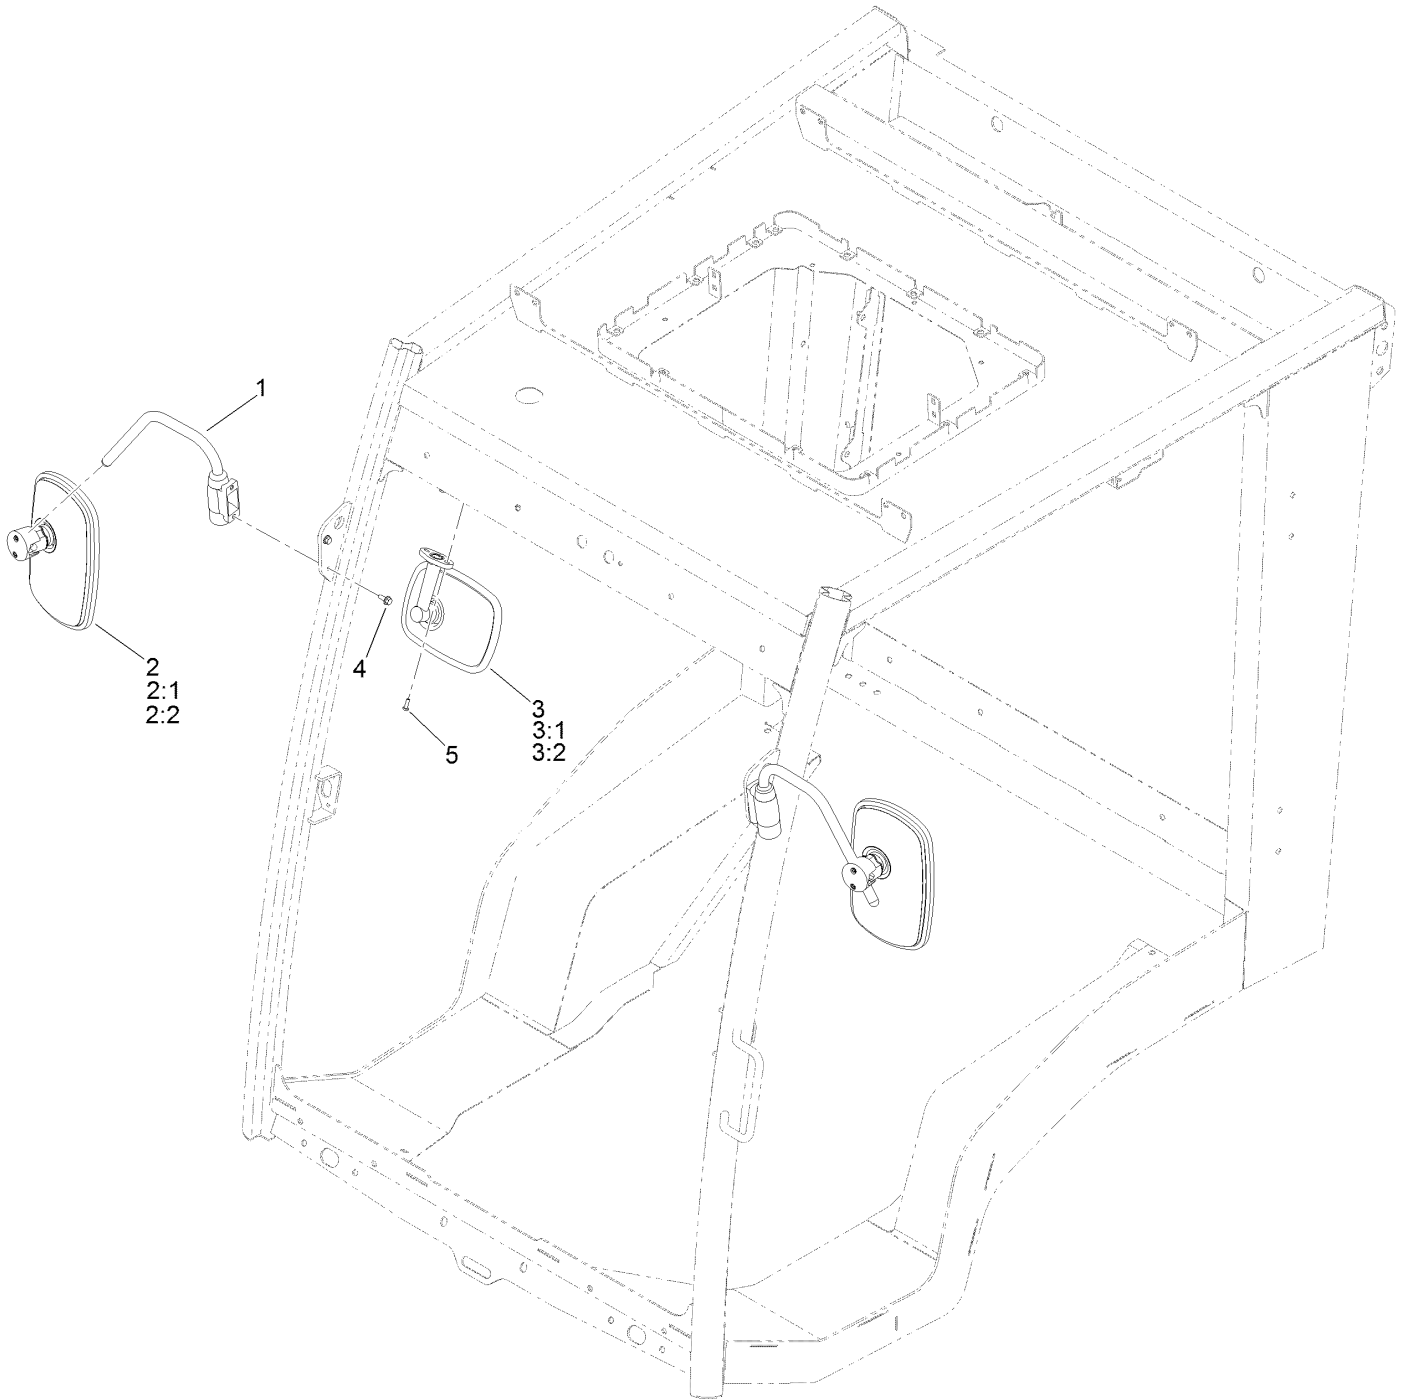

Cab Mirrors Assembly

Cab Mirrors Assembly (continued)

<i>Ref.</i>	<i>Part Number</i>	<i>Qty.</i>	<i>Description</i>	<i>Ref.</i>	<i>Part Number</i>	<i>Qty.</i>	<i>Description</i>
1	121-8275	2	Arm-Mirror, Side	3:1	121-8342	1	Mirror
2	121-8341	2	Side Mirror ASM	3:2	121-8389	1	Gasket
2:1	121-8340	1	Mirror	4	33103-016	4	Screw-HHF
2:2	121-8339	1	Gasket	5	32144-32	2	Screw
3	121-8343	1	Interior Mirror ASM