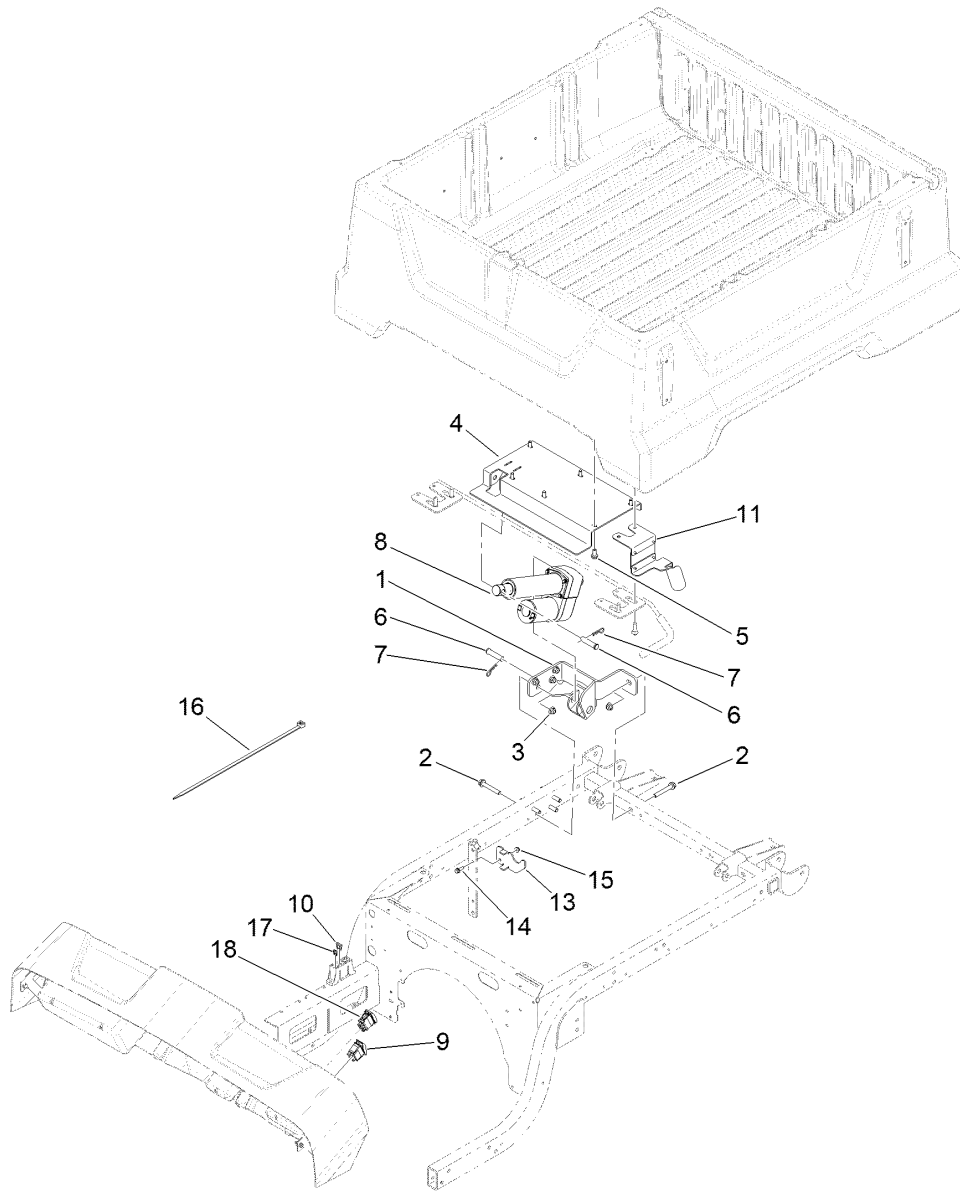

Count on it.

Parts Catalog

**48V Electric Lift Kit
Workman® GTX Utility Vehicle**

Model No. 07143—Serial No. 404500001 and Up

48V Electric Lift Kit Assembly

<i>Ref.</i>	<i>Part Number</i>	<i>Qty.</i>	<i>Description</i>	<i>Ref.</i>	<i>Part Number</i>	<i>Qty.</i>	<i>Description</i>
1	136-9510-03	1	Bracket-Lift	10	117-4725	1	Fuse-Blade, 15A
2	3234-39	5	Screw-HHF	11	133-7114-03	1	Bracket-Latch
3	104-8301	5	Nut-HF, NI	13	133-3093-03	1	Bracket-Stop, Actuator
4	136-9508-03	1	Mount-Lift	14	3234-4	1	Screw-HHF
5	3234-5	6	Screw-HHF	15	104-7201	1	Nut-HF, NI
6	283-5	2	Pin-Clevis	16	3290-379	1	Tie-Cable
7	3290-467	2	Pin-Hair	17	121-8881	1	Fuse-Mini Blade, 15 Amp
8	140-4837	1	Actuator-48V	18	144-2449	1	Switch-Rocker, (On)-Off-(On)
9	107-0748	1	Switch-Rocker				