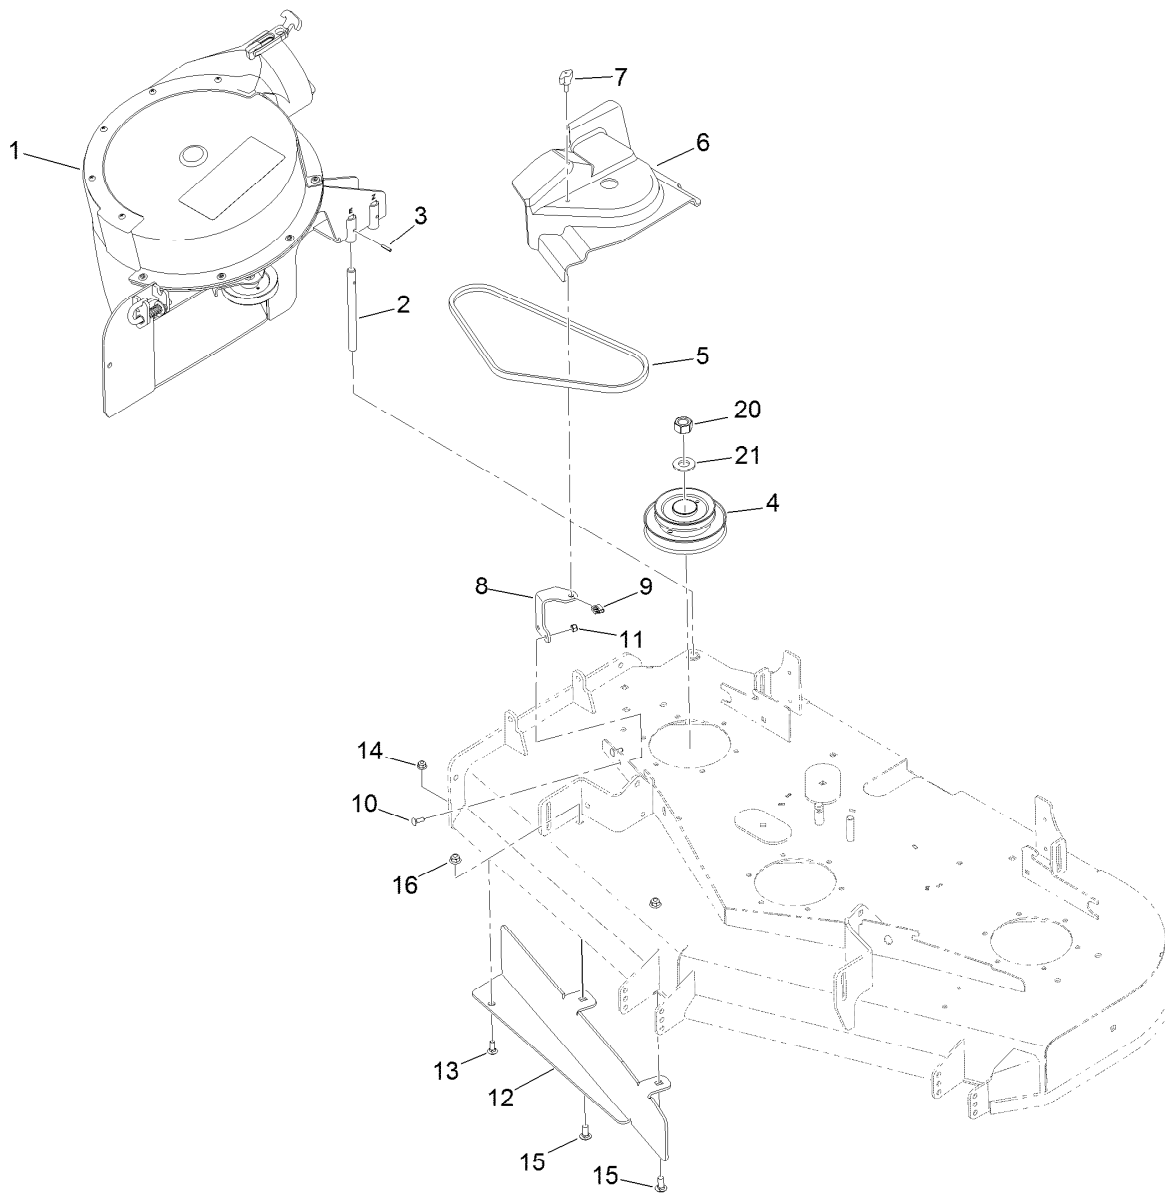

**Count on it.**

**Parts Catalog**

**52in Blower and Drive Kit  
E-Z Vac™ Standard Bagger for TITAN® HD  
1500 or 2000 Series Riding Mower**

Model No. 78402—Serial No. 410142486 and Up

## Blower and Drive Assembly

<i>Ref.</i>	<i>Part Number</i>	<i>Qty.</i>	<i>Description</i>	<i>Ref.</i>	<i>Part Number</i>	<i>Qty.</i>	<i>Description</i>
1	135-4482	1	Blower ASM	10	3229-1	2	Screw-CARR
2	1-353050	1	Shaft-Catcher, Grass	11	3296-42	2	Nut-Lock, NI
3	1-806323	1	Pin-Roll	12	120-3250-01	1	Baffle-Bagger
4	126-7716	1	Drive-Jackshaft	13	3230-16	1	Screw-CARR
5	103-0866	1	Belt-Drive, Blower	14	104-8300	1	Nut-HF, NI
6	135-5245	1	Cover-Belt	15	3231-27	2	Screw-CARR
7	98-8332	1	Knob	16	104-8301	2	Nut-HF, NI
8	115-3637-01	1	Bracket-Cover, Belt	20	116-7306	1	Nut-Hex
9	609900	1	Nut-Speed	21	103-2802	1	Washer

## Blower Assembly No. 135-4482

Ref.	Part Number	Qty.	Description	Ref.	Part Number	Qty.	Description
1	135-4483-03	1	Support-Blower	14:5	3290-500	4	Screw-PPH
2	139-3214	1	Spindle ASM	15	120-7950	10	Screw-Torx
2:2	120-7935	2	Spacer	16	114-4681	1	Screw-HHF
2:3	138-9770	2	Bearing-Ball	17	137-5003	1	Blower Cover ASM
3	32144-70	4	Screw-HWHTF	17:2	136-4164	1	Decal-Danger
4	137-7009	1	Shaft-Spindle	18	3258-166	5	Screw-PRH
5	133-4336	1	Fan-Blower	19	135-4488	1	Spacer-Stepped
6	135-3436	1	Sheave-Offset	23	136-9213-03	1	Guard-Blower
7	3290-465	1	Washer-Belleville	24	135-4486	1	Arm-Idler
8	108-8823	1	Screw-HH	25	1-653367	1	Spacer-Hub
9	3219-16	1	Nut-Hex	26	103-0483	1	Flat-Idler
11	5-4460	1	Washer-Pivot	27	1-653331	1	Spring-Idler
12	104-8300	1	Nut-HF, NI	28	104-8301	1	Nut-HF, NI
13	127-6841	1	Screw-CARR	29	116-4356	1	Pin-Latch
14	135-5461	1	Blower Chute ASM	30	3290-307	1	Screw-Cotter
14:2	136-9187	5	Insert-T-Nut	31	3256-4	1	Washer-Flat
14:3	103-4080	2	Latch-Rubber ●	32	121-3249	1	Spring-Compression
14:4	9202704	4	Washer-Flat				

● Kit No. 103-4188 - Contains catch, rubber latch, and mounting hardware

**Count on it.**