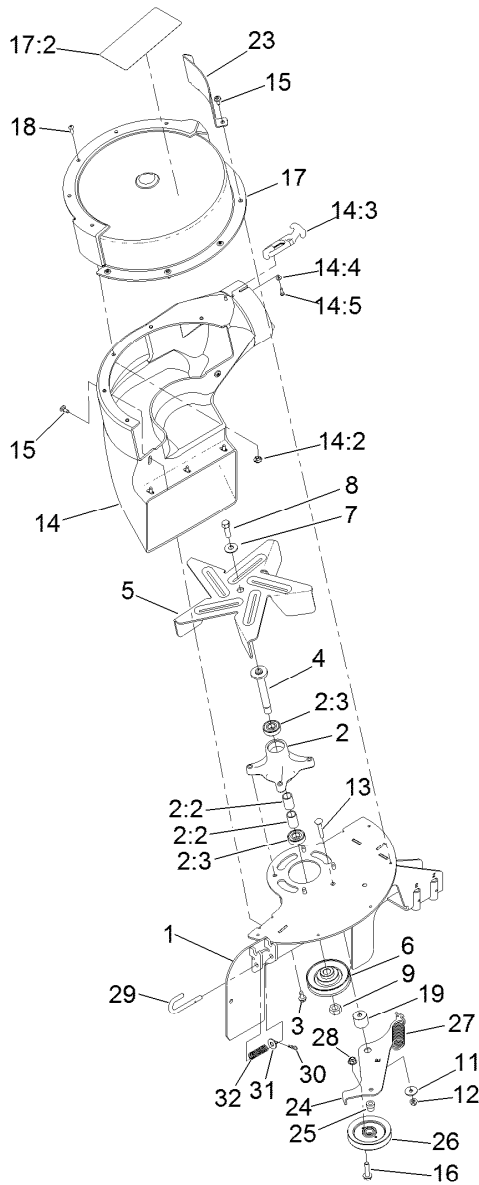

**Count on it.**

**Parts Catalog**

**52in Blower and Drive Kit  
E-Z Vac™ Standard Bagger for TITAN® HD  
1500 or 2000 Series Riding Mower**

Model No. 78402—Serial No. 410142486 and Up

## Blower and Drive Assembly

<i>Ref.</i>	<i>Part Number</i>	<i>Qty.</i>	<i>Description</i>	<i>Ref.</i>	<i>Part Number</i>	<i>Qty.</i>	<i>Description</i>
1	135-4482	1	Blower ASM	10	3229-1	2	Screw-CARR
2	1-353050	1	Shaft-Catcher, Grass	11	3296-42	2	Nut-Lock, NI
3	1-806323	1	Pin-Roll	12	120-3250-01	1	Baffle-Bagger
4	126-7716	1	Drive-Jackshaft	13	3230-16	1	Screw-CARR
5	103-0866	1	Belt-Drive, Blower	14	104-8300	1	Nut-HF, NI
6	135-5245	1	Cover-Belt	15	3231-27	2	Screw-CARR
7	98-8332	1	Knob	16	104-8301	2	Nut-HF, NI
8	115-3637-01	1	Bracket-Cover, Belt	20	116-7306	1	Nut-Hex
9	609900	1	Nut-Speed	21	103-2802	1	Washer

## Blower Assembly No. 135-4482

Ref.	Part Number	Qty.	Description	Ref.	Part Number	Qty.	Description
1	135-4483-03	1	Support-Blower	14:5	3290-500	4	Screw-PPH
2	139-3214	1	Spindle ASM	15	120-7950	10	Screw-Torx
2:2	120-7935	2	Spacer	16	114-4681	1	Screw-HHF
2:3	138-9770	2	Bearing-Ball	17	137-5003	1	Blower Cover ASM
3	32144-70	4	Screw-HWHTF	17:2	136-4164	1	Decal-Danger
4	137-7009	1	Shaft-Spindle	18	3258-166	5	Screw-PRH
5	133-4336	1	Fan-Blower	19	135-4488	1	Spacer-Stepped
6	135-3436	1	Sheave-Offset	23	136-9213-03	1	Guard-Blower
7	3290-465	1	Washer-Belleville	24	135-4486	1	Arm-Idler
8	108-8823	1	Screw-HH	25	1-653367	1	Spacer-Hub
9	3219-16	1	Nut-Hex	26	103-0483	1	Flat-Idler
11	5-4460	1	Washer-Pivot	27	1-653331	1	Spring-Idler
12	104-8300	1	Nut-HF, NI	28	104-8301	1	Nut-HF, NI
13	127-6841	1	Screw-CARR	29	116-4356	1	Pin-Latch
14	135-5461	1	Blower Chute ASM	30	3290-307	1	Screw-Cotter
14:2	136-9187	5	Insert-T-Nut	31	3256-4	1	Washer-Flat
14:3	103-4080	2	Latch-Rubber ●	32	121-3249	1	Spring-Compression
14:4	9202704	4	Washer-Flat				

● Kit No. 103-4188 - Contains catch, rubber latch, and mounting hardware

**Count on it.**