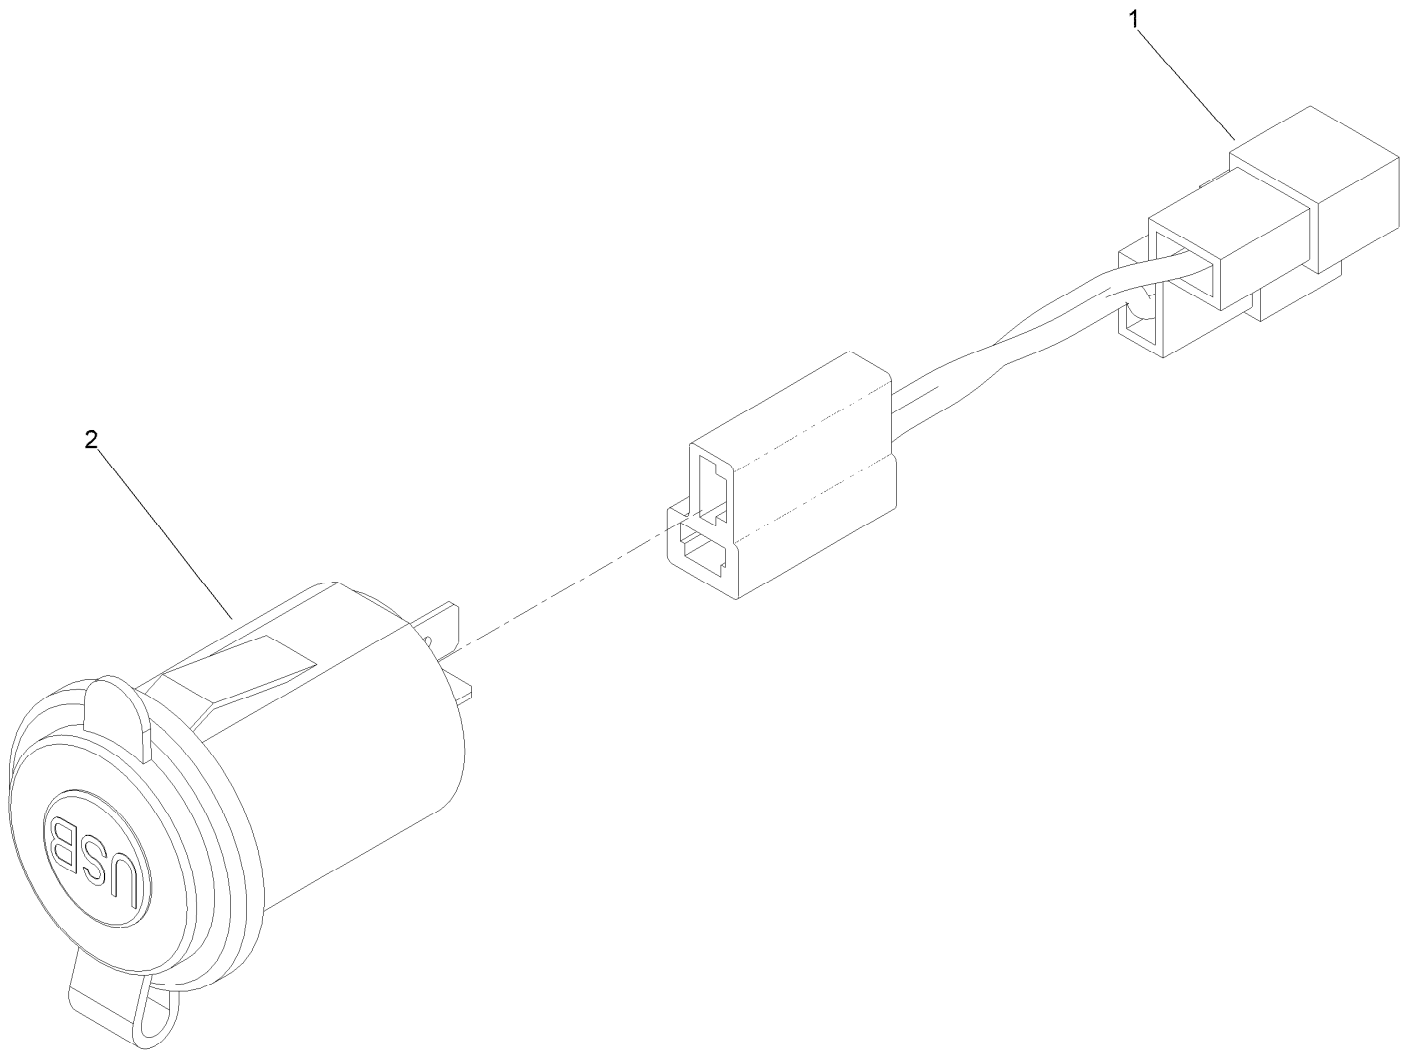

**Count on it.**

**Parts Catalog**

**USB Kit**

**Z Master® 2000 Series Riding Mower**

Model No. 145-8458

## USB Assembly No. 145-8458

<i>Ref.</i>	<i>Part Number</i>	<i>Qty.</i>	<i>Description</i>
1	139-6395	1	Harness-Wire, USB Kit
2	140-7955	1	Port-Power, USB