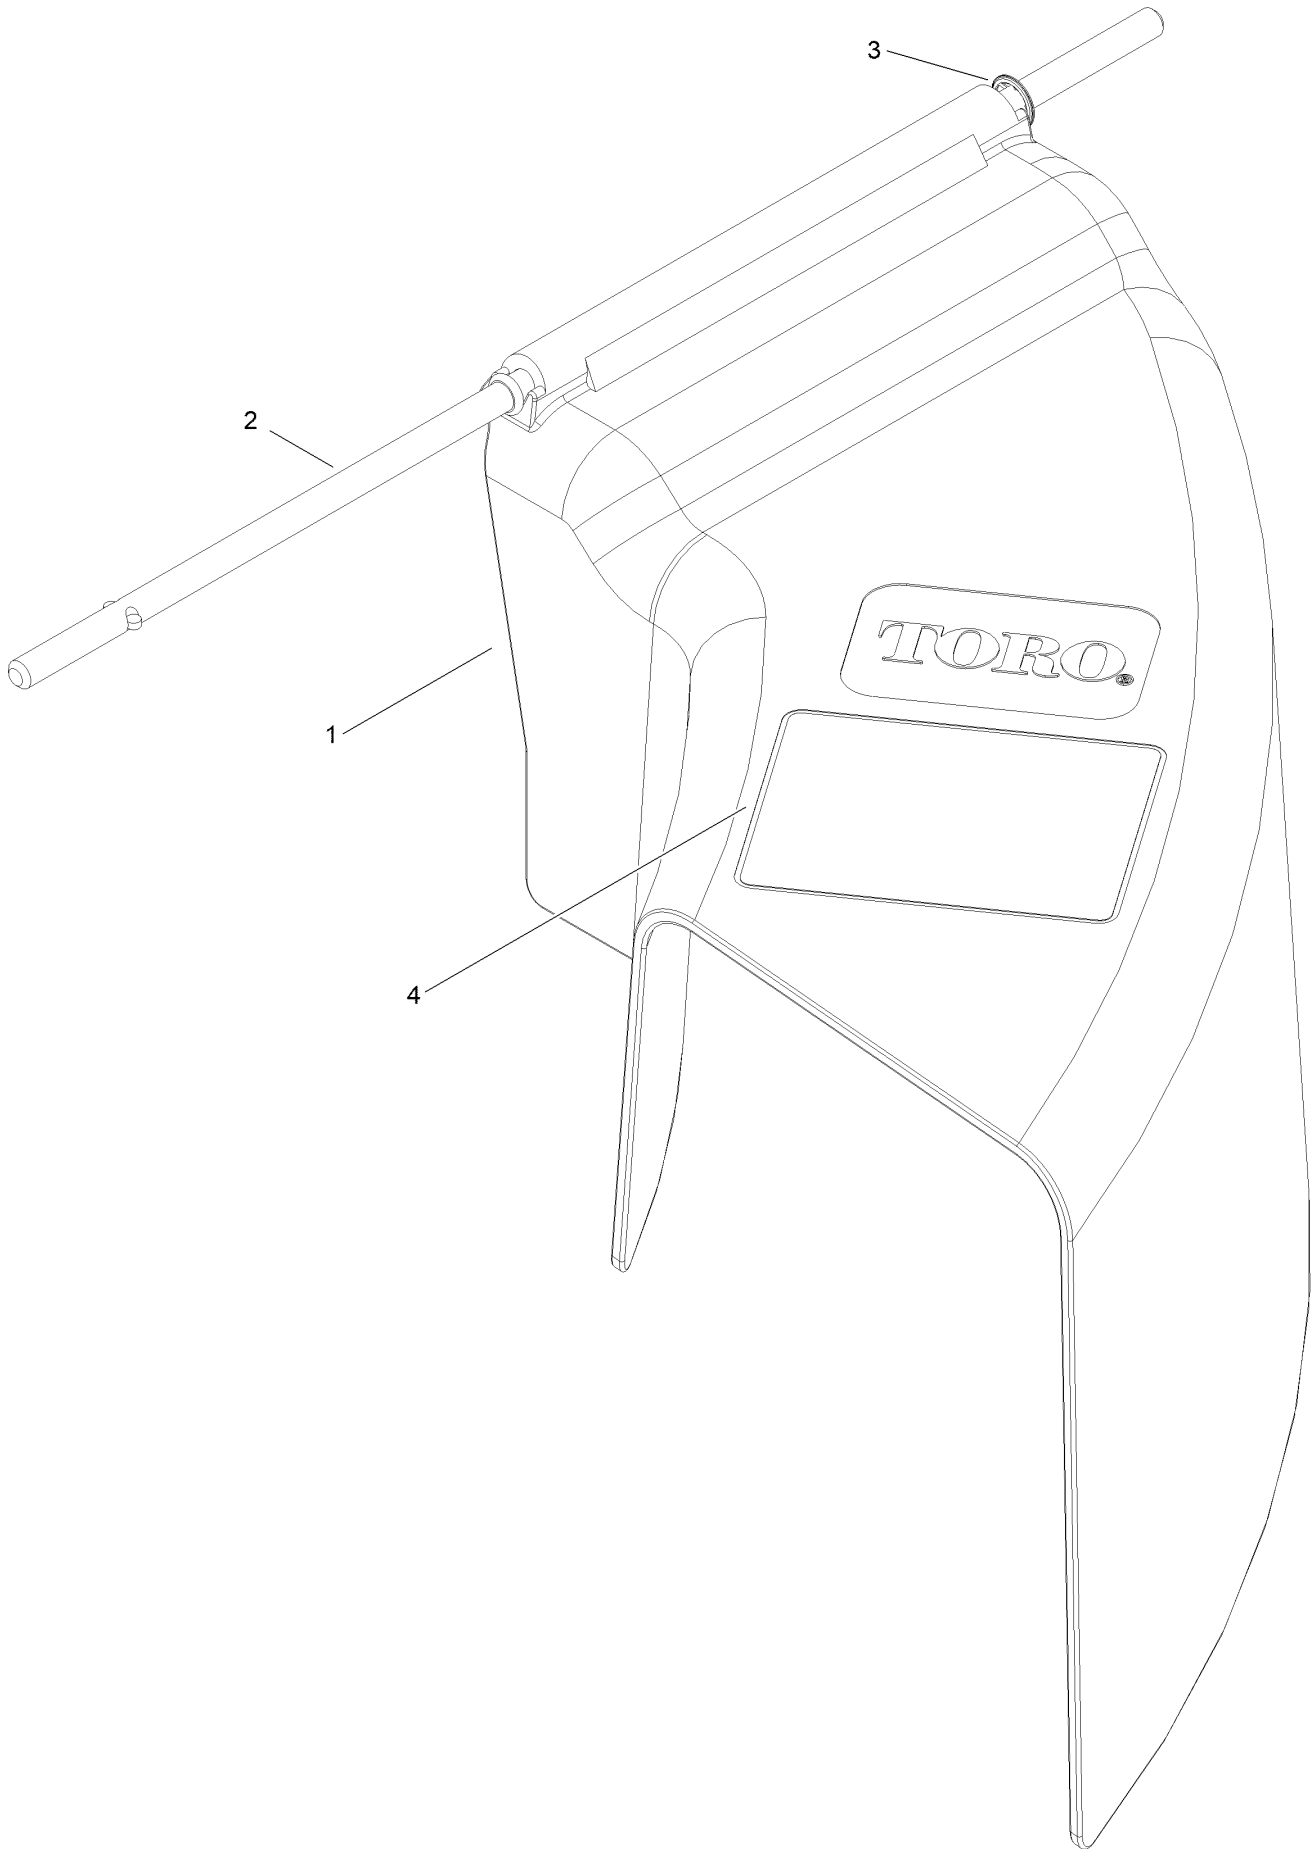

Count on it.

Parts Catalog

**Side-Discharge Deflector
Recycler® Lawn Mower**

Model No. 144-0242

Side-Discharge Deflector Kit No. 144-0242

Side-Discharge Deflector Kit No. 144-0242 (continued)

<i>Ref.</i>	<i>Part Number</i>	<i>Qty.</i>	<i>Description</i>	<i>Ref.</i>	<i>Part Number</i>	<i>Qty.</i>	<i>Description</i>
1	145-1484	1	Chute-Discharge, Side	3	32151-72	1	Ring-Retaining
2	144-0243	1	Rod-Discharge	4	117-4143	1	Decal-Warning