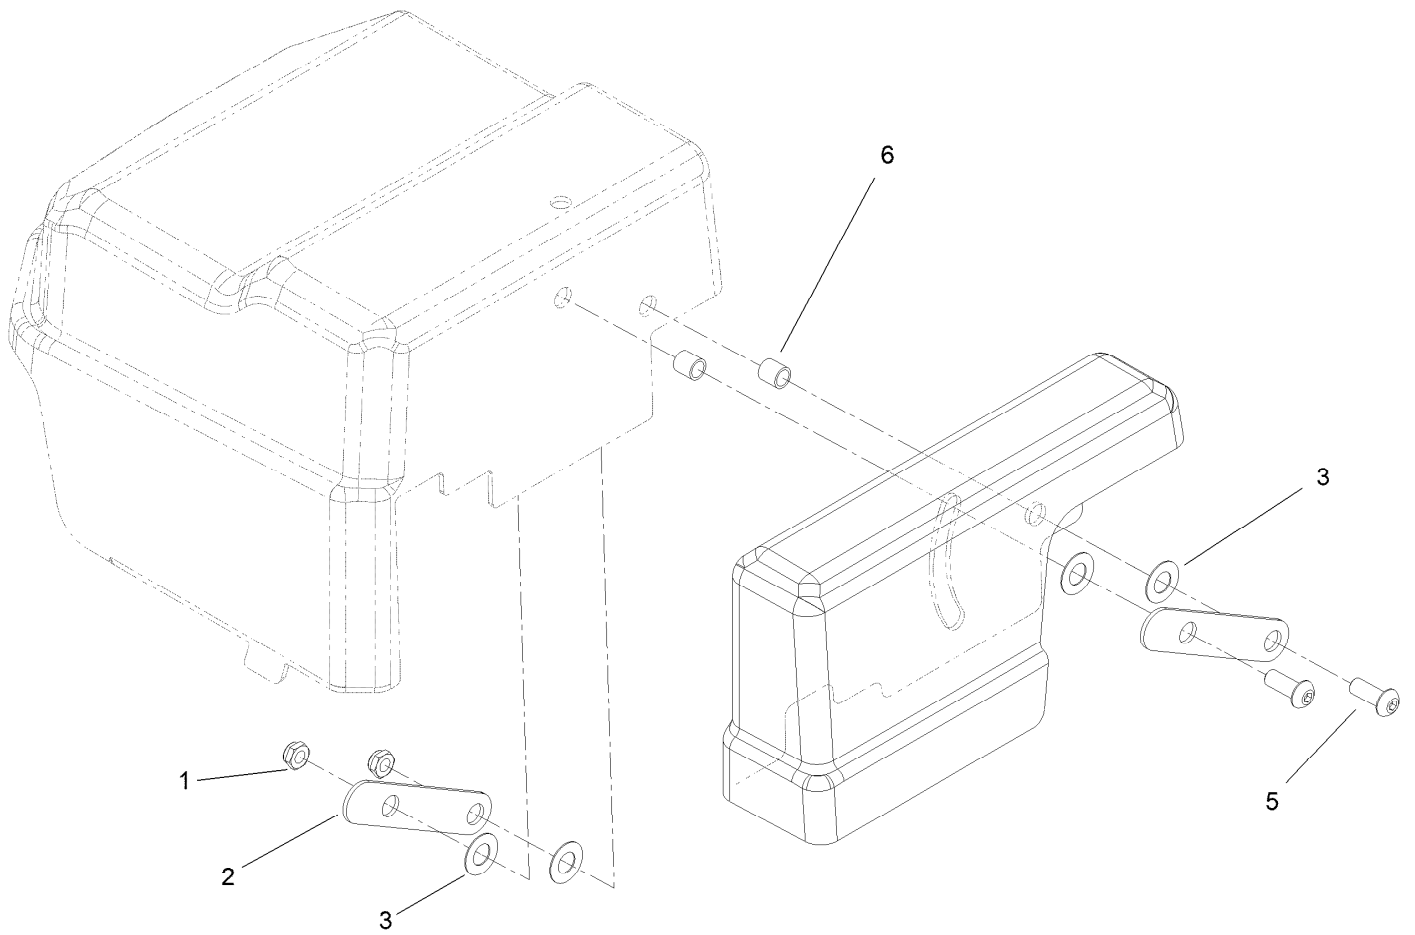

Count on it.

Parts Catalog

Charge Port Cover Kit

**Greensmaster® eTriFlex 3360 or eTriFlex
3370 Traction Unit**

Model No. 145-4587

Charge Port Cover Kit Assembly No. 145-4587

<i>Ref.</i>	<i>Part Number</i>	<i>Qty.</i>	<i>Description</i>
1	121-4600	2	Nut-Hex
2	145-4563	2	Bar-Pivot
3	110-4068	4	Washer-Plastic
5	3274-94	2	Screw-HSBH
6	103-1166	2	Spacer-Tube, Pump Link