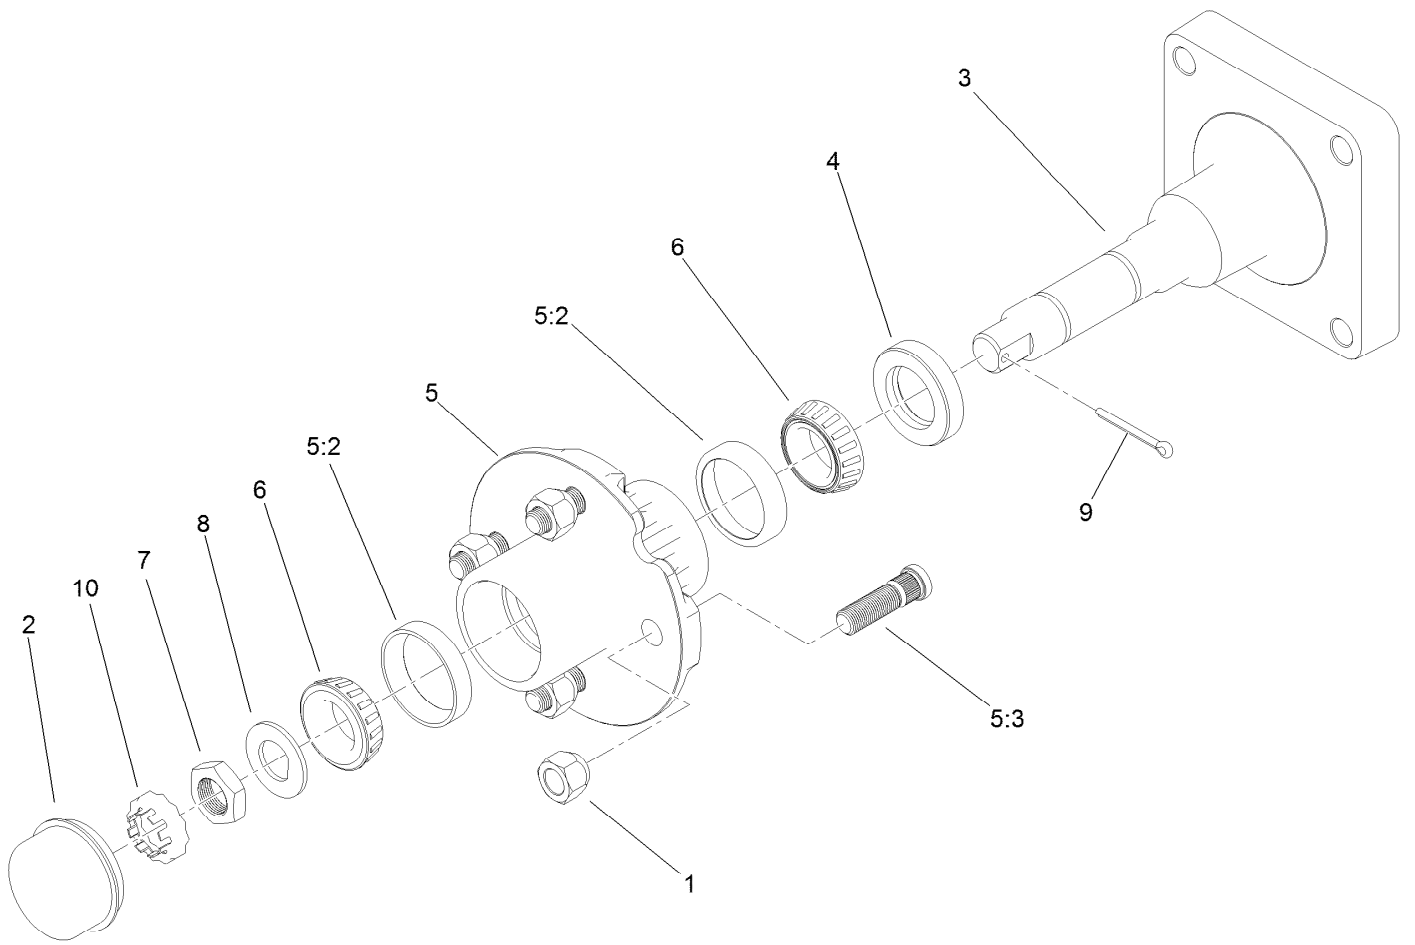

Wheel Spindle Assembly No. 119-4490

<i>Ref.</i>	<i>Part Number</i>	<i>Qty.</i>	<i>Description</i>
1	242-50	4	Nut-Lug
2	241-119	1	Cap-Dust
3	112-7173	1	Spindle
4	112-1690	1	Seal-Oil
5	117-9093	1	Hub ASM
5:2	254-72	2	Bearing-Cup, Tapered
5:3	114-3918	4	Stud-Wheel
6	254-92	2	Cone-Bearing, Outer
7	117-8260	1	Nut
8	117-8259	1	Washer-Spindle
9	3272-18	1	Pin-Cotter
10	93-0307	1	Nut-Lock, Retainer