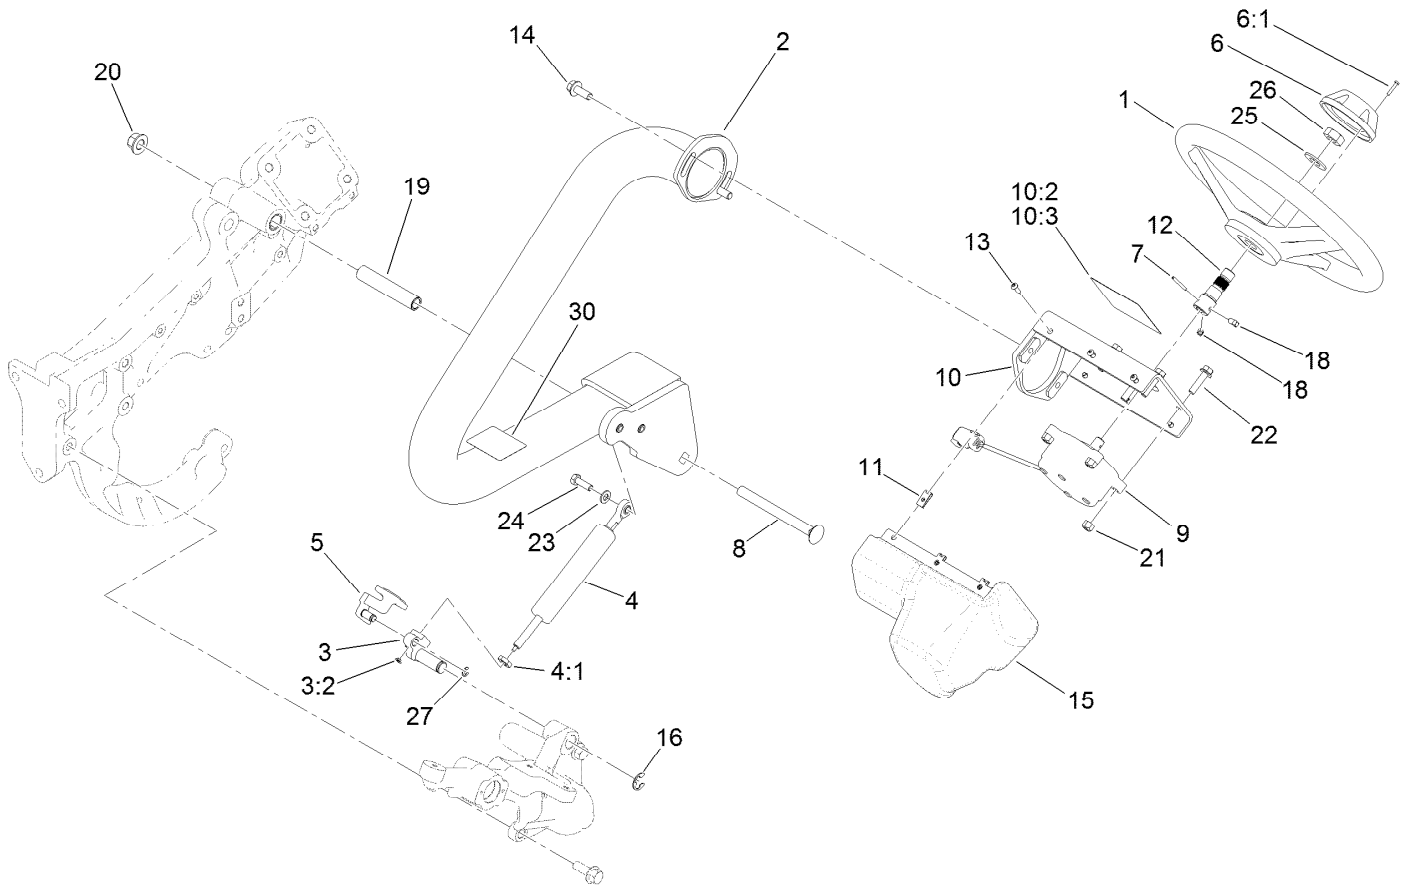

Steering Assembly

Ref.	Part Number	Qty.	Description	Ref.	Part Number	Qty.	Description
1	145-0051	1	Steering Wheel	12	136-4262	1	Shaft-Adapter, Steering
2	139-8582-01	1	Steering Arm ASM [red]	13	3274-39	6	Screw-HSBH
3	133-9030	1	Pivot Lever ASM	14	3234-42	2	Screw-HHF
3:2	133-8995	1	Bushing	15	119-9300	1	Cover-Valve, Steering
4	133-9036	1	Cylinder-Gas	16	32120-19	1	E-Ring
4:1	112-8617	1	Nut-Hex	18	126-3824	2	Screw-Set, SQH
5	138-6456	1	Lever (Mach)	19	117-9002	1	Spacer
6	68-5140	1	Cap-Wheel, Steering	20	99-5107	1	Nut-Lock
6:1	32144-21	1	Screw	21	3296-29	4	Nut-Lock, NI
7	933156	1	Pin-Roll	22	119-4036	4	Screw-HHF
8	114-7723	1	Screw-CARR	23	3256-23	1	Washer-Plain
9	132-9935	1	Steering Unit	24	322-5	1	Screw-HH
10	137-8092	1	Steering Mount ASM	25	3256-27	1	Washer-Flat
10:2	139-8320	1	Decal-Danger	26	3296-33	1	Nut-Lock, NI
10:3	139-8321	1	Decal-Danger, CE	27	701197	1	E-Ring
11	3290-277	6	Nut-Speed	30	119-9346	1	Decal-Arm, Steering