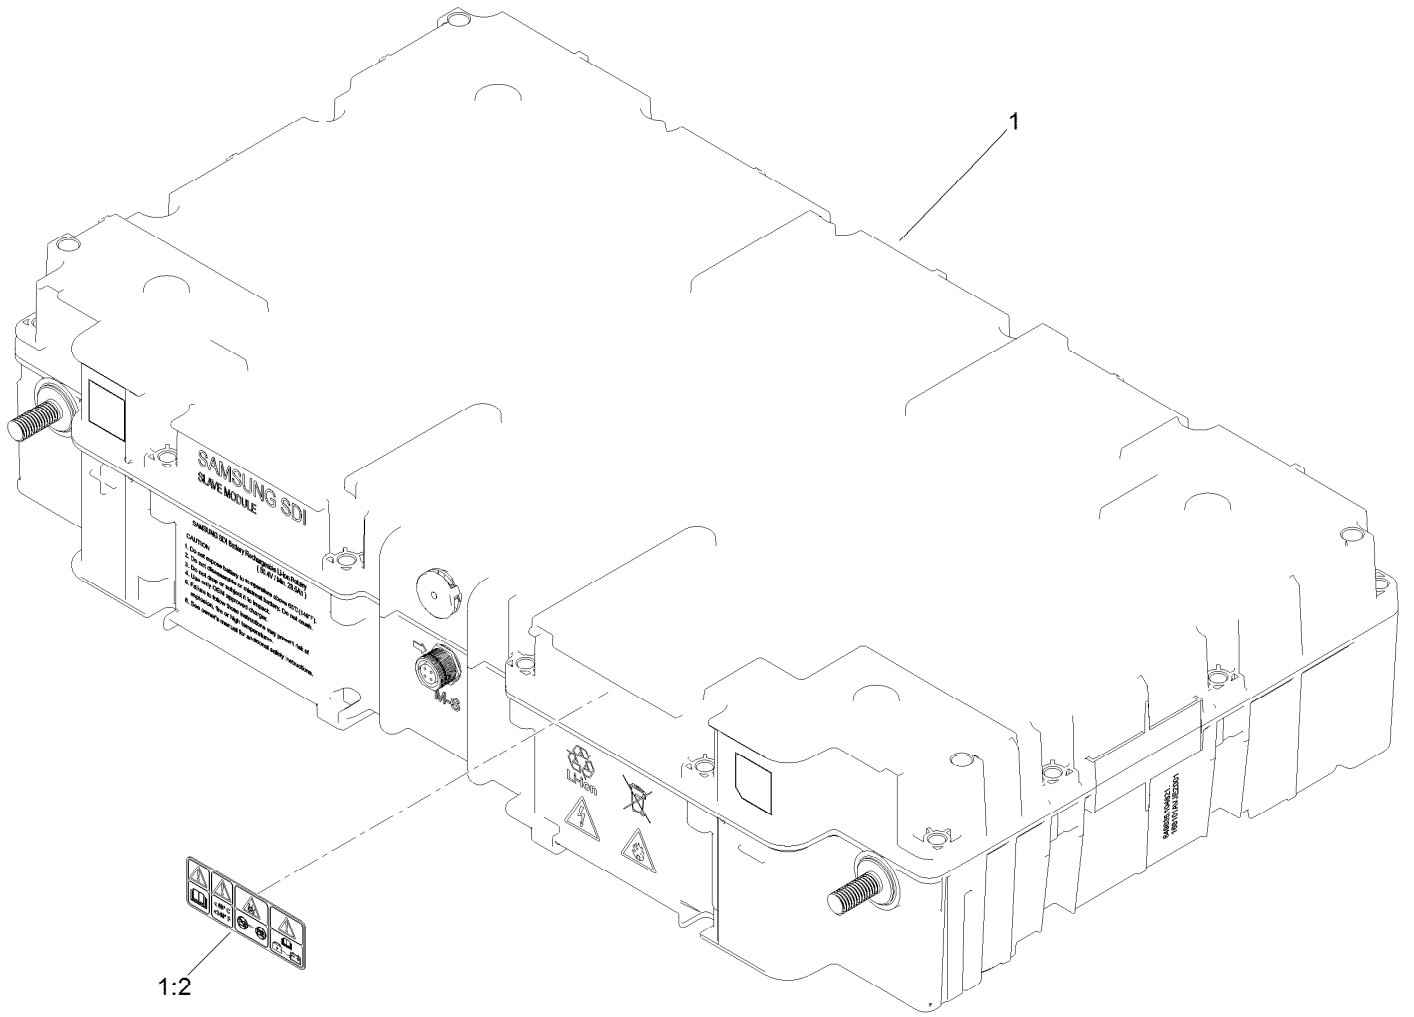

Battery Assembly No. 04070

Ref.	Part Number	Qty.	Description
1		1	Battery Service ASM ●
1:2	137-9712	1	Decal-Safety

● Not serviced separately