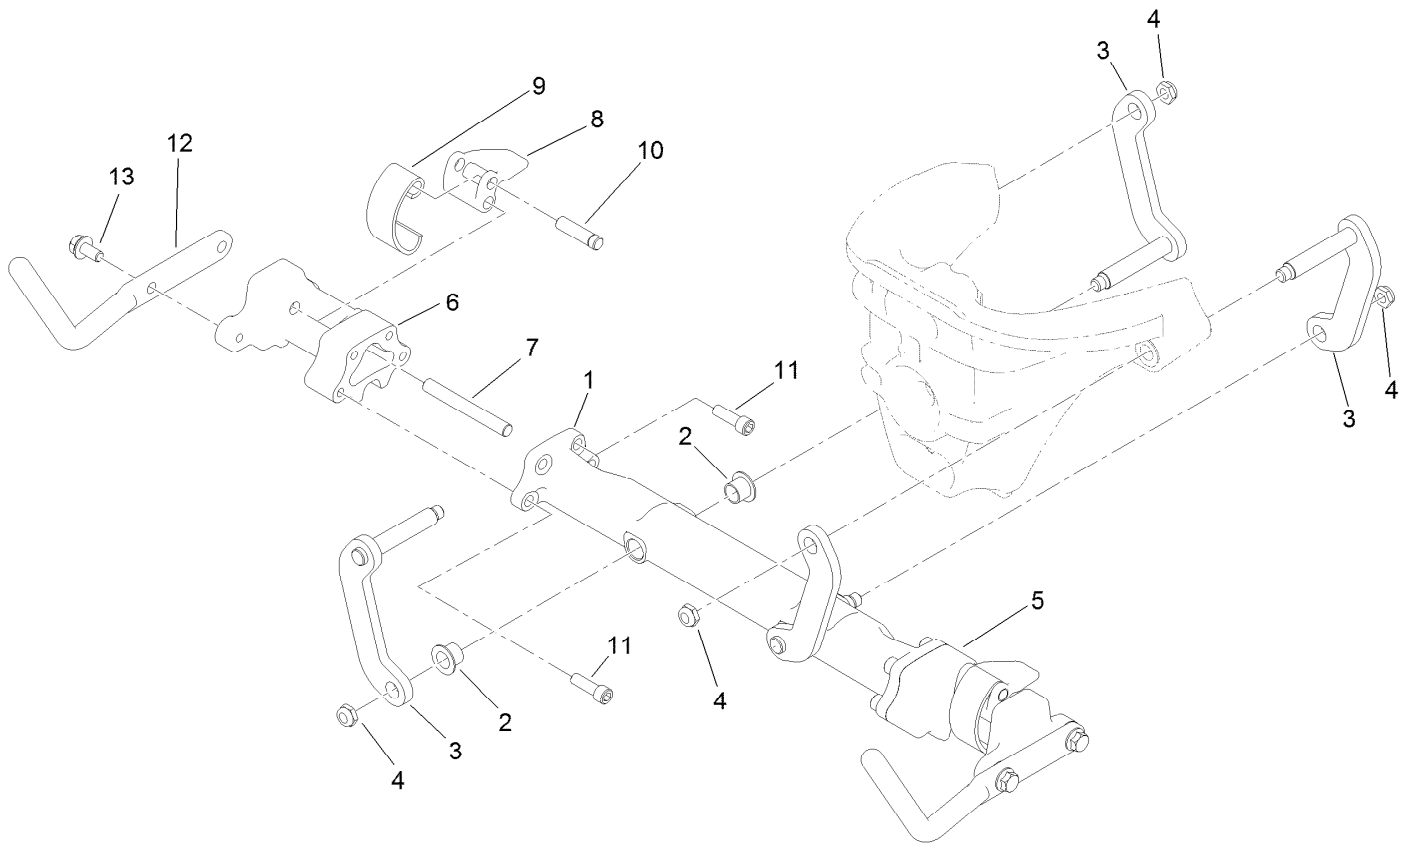

Suspension Crossarm Assembly

<i>Ref.</i>	<i>Part Number</i>	<i>Qty.</i>	<i>Description</i>
1	120-3217	1	Crossarm
2	125-5239	4	Bushing-Flange
3	117-6654	4	Link
4	3296-59	4	Nut-Lock, NI
5	117-9482	1	Mount-Cross Arm, LH
6	117-9492	1	Mount-Cross Arm, RH
7	114-8051	2	Pin-Pivot
8	114-8047	2	Lever
9	114-8048	2	Spring
10	114-8049	2	Pin-Pivot
11	120-3227	8	Screw-HSH
12	120-2784-01	2	Horn-Basket
13	114-7728	4	Screw-HF