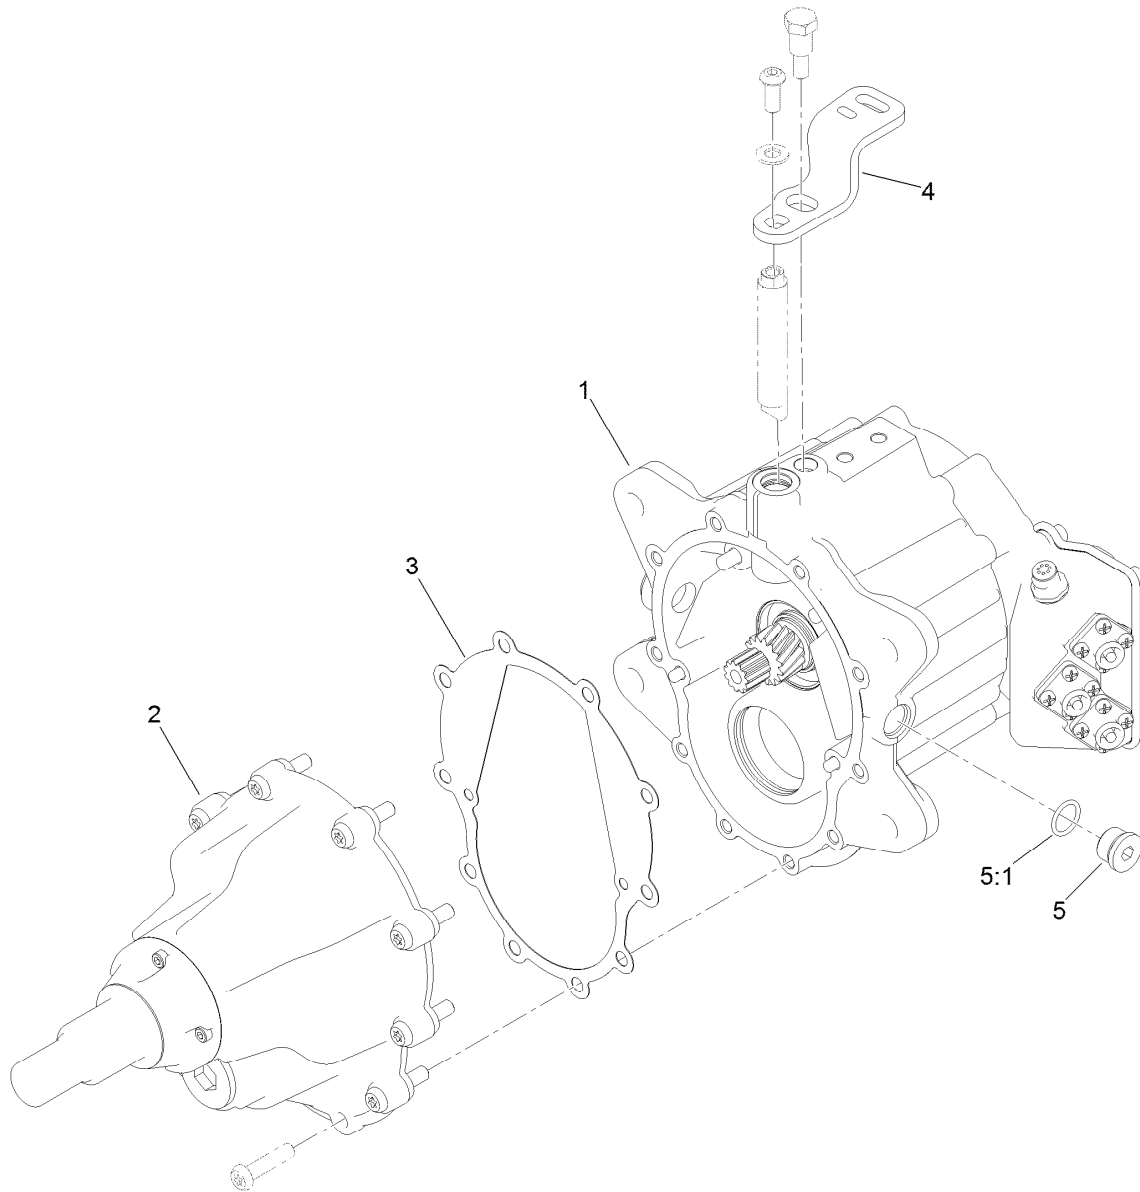

RH Wheel Motor Assembly No. 127-1525

<i>Ref.</i>	<i>Part Number</i>	<i>Qty.</i>	<i>Description</i>
1	127-1526	1	RH Motor ASM
2	127-1529	1	Gear Box ASM
3	121-9254	1	Gasket-Gearbox
4	132-9873	1	Lever-Brake, RH
5	353-988	2	Plug-Hex
5:1	237-79	1	O-Ring