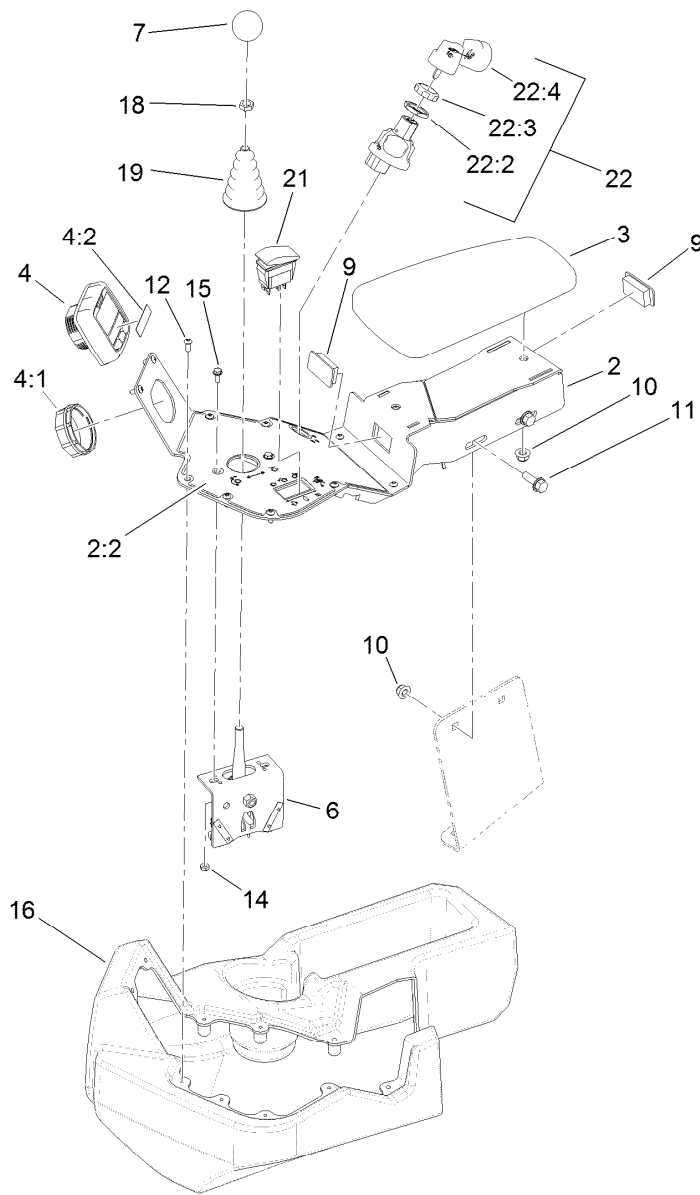

Console Assembly

<i>Ref.</i>	<i>Part Number</i>	<i>Qty.</i>	<i>Description</i>	<i>Ref.</i>	<i>Part Number</i>	<i>Qty.</i>	<i>Description</i>
2	137-8094	1	Console ASM	12	115-9830	10	Screw-HSBH
2:2	137-8058	1	Decal-Console	14	3296-12	2	Nut-Lock, NI
3	108-7602	1	Rest-Arm	15	3290-321	2	Screw-HWH
4	120-6310	1	LCD Display ASM	16	132-9955	1	Cover-Console
4:1	120-4630	1	Nut-Display	18	3218-3	1	Nut-Jam
4:2	120-6311	1	Decal-Display	19	93-5961	1	Boot-Lever
6	120-5280	1	Bracket-Joystick	21	112-3530	1	Switch-Rocker, On-On-On
7	120-9752	1	Knob-Round, Yellow	22	106-5269	1	Ignition Switch ASM
9	99-7420	2	Plug-Hole	22:2	108-8660	1	Nut-Mounting
10	104-8300	4	Nut-HF, NI	22:3	106-5270	1	Ignition Key Set
11	3234-29	2	Screw-HHF	22:4	108-8659	1	Washer-Backup