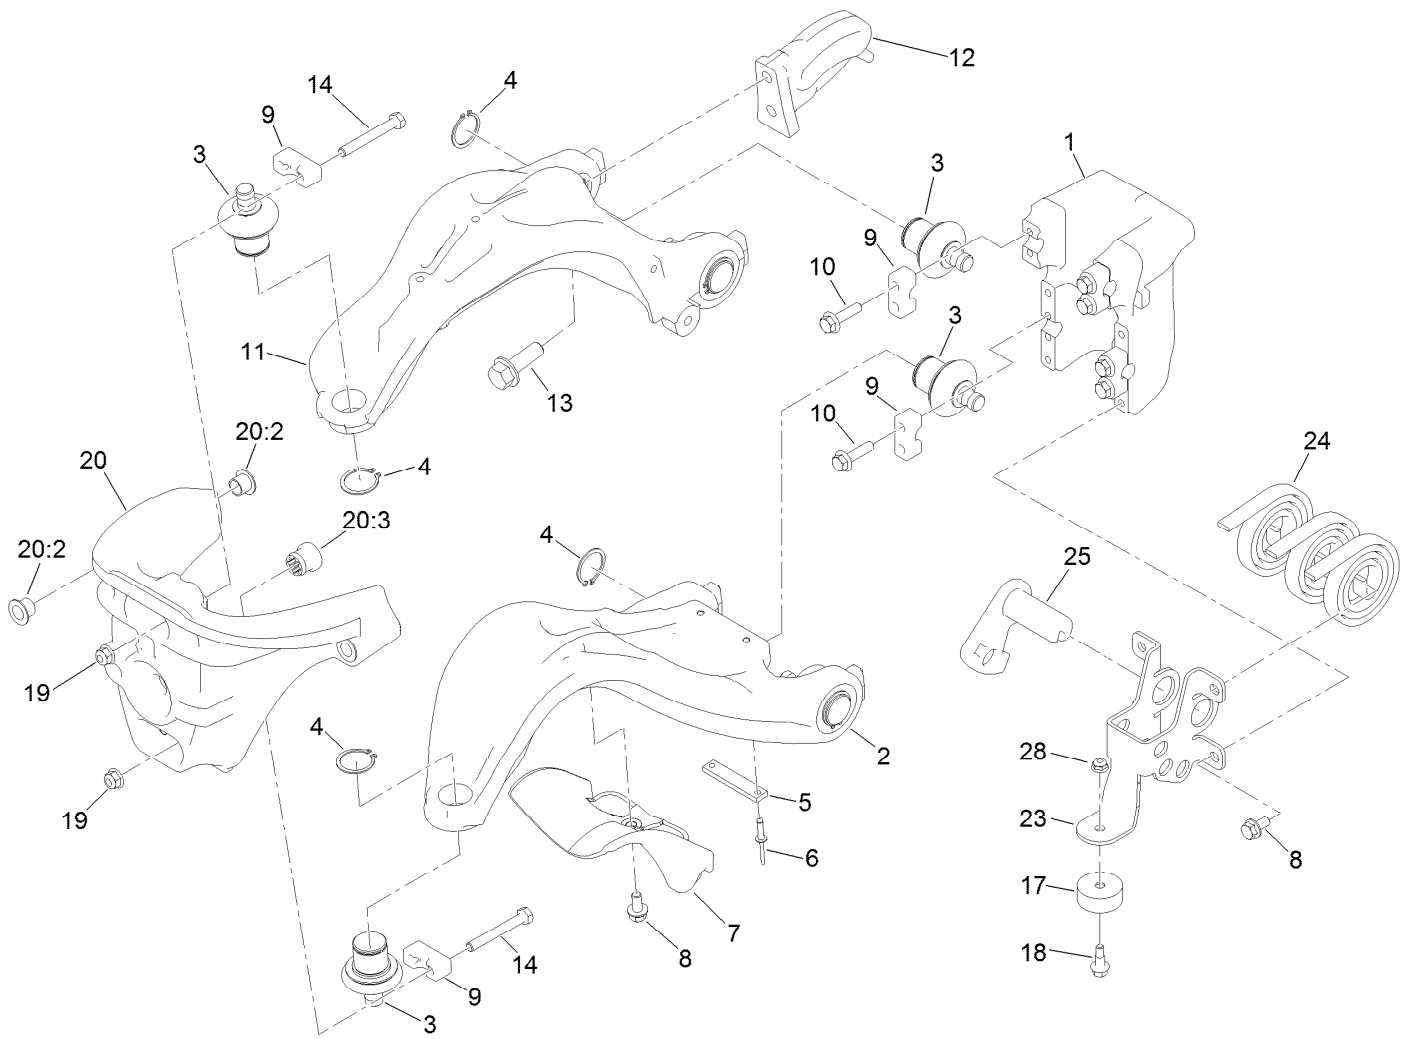

Suspension A-Arm Assembly

Ref.	Part Number	Qty.	Description	Ref.	Part Number	Qty.	Description
1	117-9480	1	Mount-Pivot, A-Arms	13	100-6116	2	Screw-HHF
2	117-6656	1	A-Arm, Lower	14	132-3838	4	Screw-HH
3	132-6959	6	Balljoint	17	133-0308	1	Bumper-Rubber
4	120-3225	6	Ring-Retaining, EXT	18	133-0315	1	Screw-Shoulder, HF
5	117-6674	1	Plate-Striker	19	104-8300	4	Nut-HF, NI
6	3269-28	2	Rivet-Pop	20	120-3216	1	Steering Head ASM
7	117-6755	1	Stop-Steering	20:2	125-5239	4	Bushing-Flange
8	114-7728	5	Screw-HF	20:3	131-1836	1	Grommet
9	112-5647	6	Clamp	23	140-5232	1	C-Balance Mount
10	132-3837	8	Screw-HHF	24	114-9306	3	Spring
11	139-6452	1	A-Arm, Upper	25	140-5234	1	Tensioner
12	139-8407	1	Plate-Lift	28	104-7201	1	Nut-HF, NI