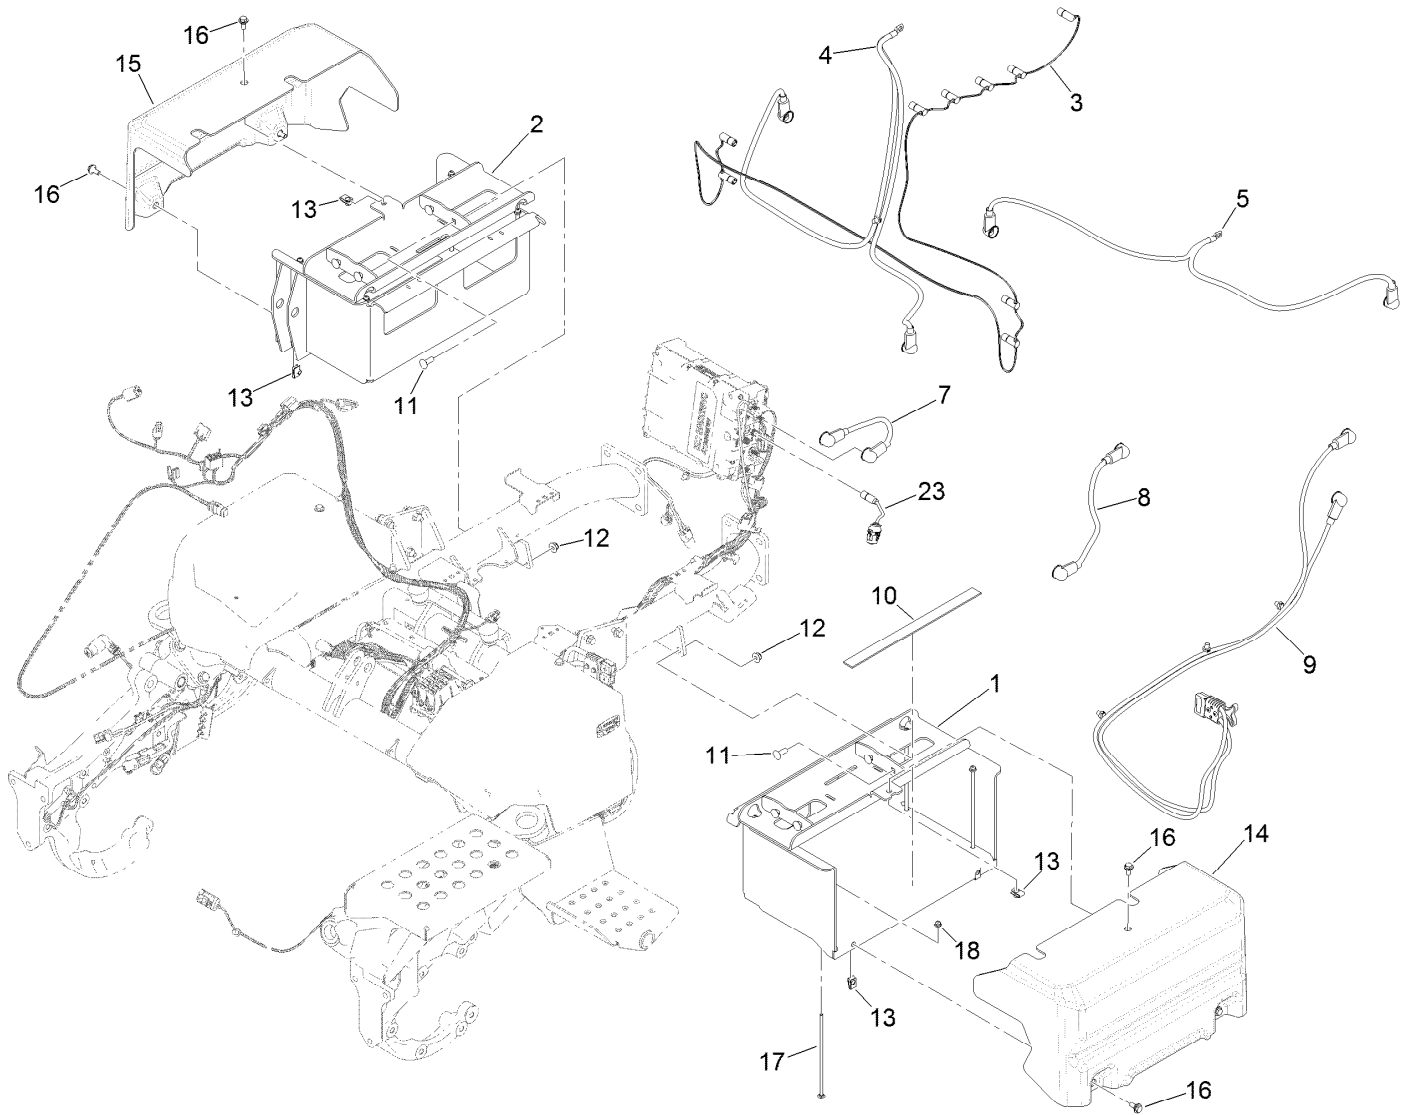

Side Battery Tray Assembly

<i>Ref.</i>	<i>Part Number</i>	<i>Qty.</i>	<i>Description</i>	<i>Ref.</i>	<i>Part Number</i>	<i>Qty.</i>	<i>Description</i>
1	137-8104-01	1	Tray-Battery	11	3231-22	8	Screw-CARR
2	137-8105-01	1	Tray-Battery, RH	12	104-8301	8	Nut-HF, NI
3	122-1511	1	Harness-Wire, Samsung Interface, M/S	13	112-3306	6	Nut
4	122-1517	1	Cable-Battery, Positive	14	137-8046	1	Cover-Li, LH
5	122-1518	1	Cable-Battery, Negative	15	137-8169	1	Cover-Li, RH
7	122-1664	1	Cable-Battery, Positive	16	19-1470	6	Screw-Shoulder
8	122-1564	1	Cable-Battery, Negative	17	137-8106	8	Screw-CARR
9	122-1565	1	Cable-Battery, Pos And Neg	18	104-7201	8	Nut-HF, NI
10	137-8082	2	Strip-Foam	23	122-1335	1	Harness-Wire, Interface(System)