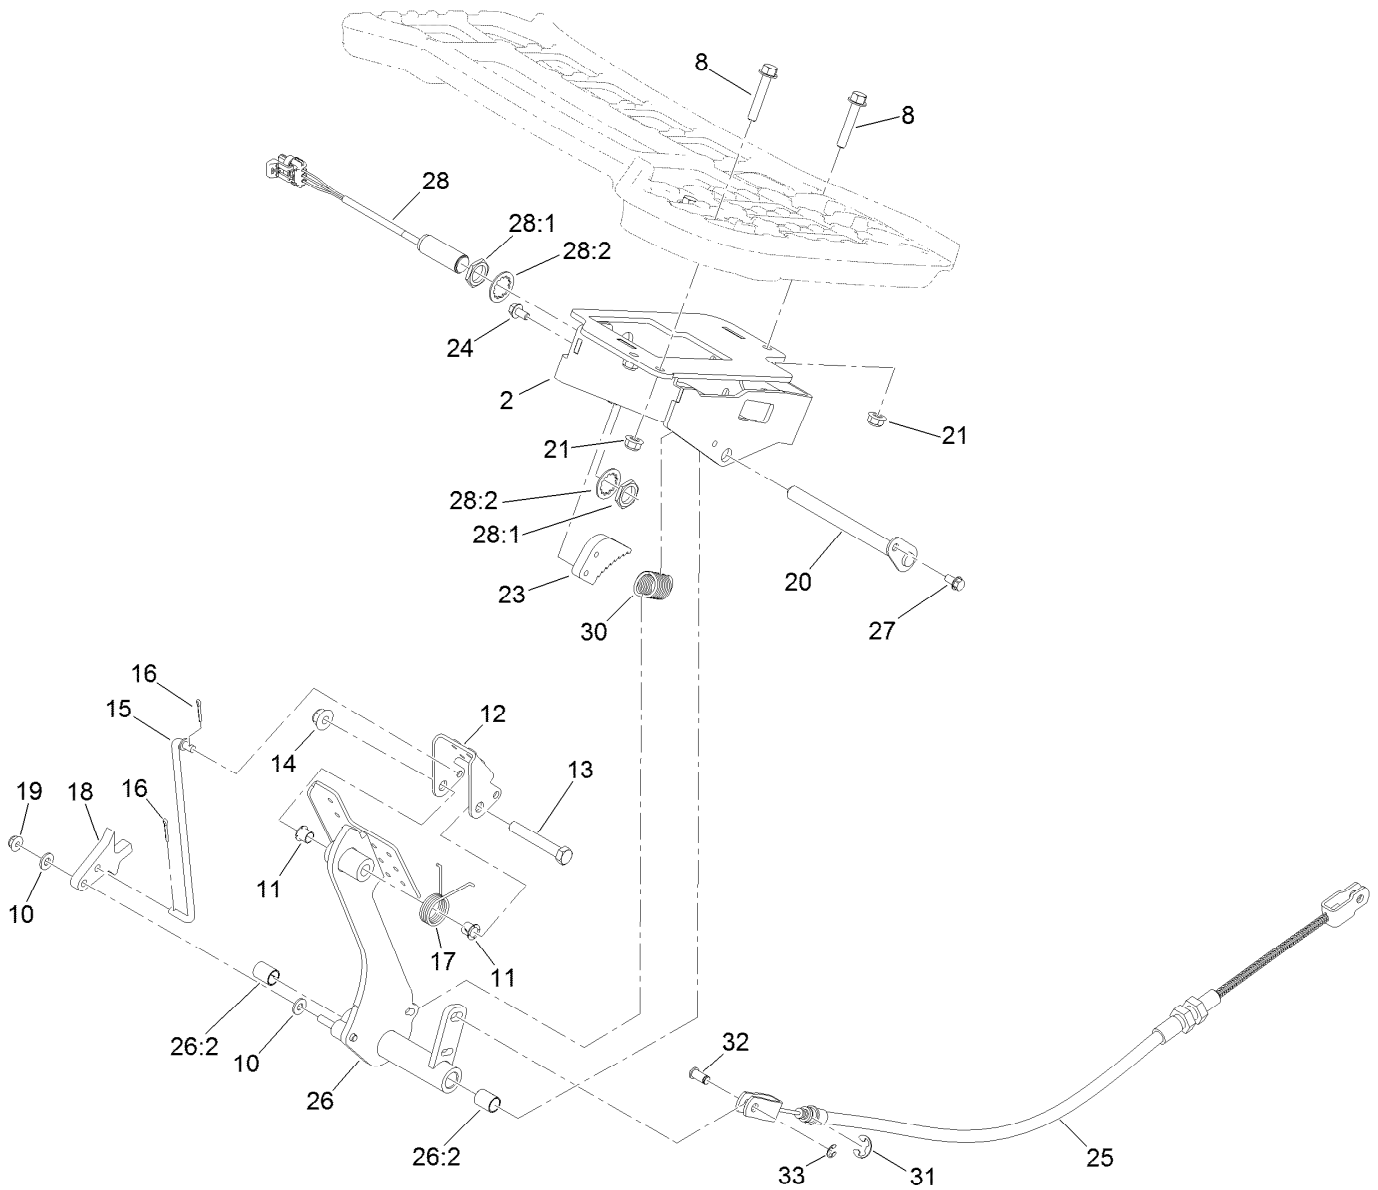

Platform Assembly

<i>Ref.</i>	<i>Part Number</i>	<i>Qty.</i>	<i>Description</i>	<i>Ref.</i>	<i>Part Number</i>	<i>Qty.</i>	<i>Description</i>
1	137-7768	1	Platform-LH	8	324-4	1	Screw-HH
2	117-9006-01	1	Support-Platform, LH	9	322-5	1	Screw-HH
3	132-9895	1	Support-Platform, RH	10	117-9072	2	Bumper-Rubber
3:2	256-311	4	Bushing-Split	11	3234-47	3	Screw-HHF
4	115-1794	3	Screw-HHF	12	117-9008	1	Platform-RH
5	104-8300	4	Nut-HF, NI	13	117-9035	3	Screw-HHF
6	94-8946	1	Washer-Thrust	14	115-8240	1	Screw-Elevator
7	84-1560	1	Washer-Thrust	15	119-0718	1	Spacer

Traction Pedal Assembly

Ref.	Part Number	Qty.	Description	Ref.	Part Number	Qty.	Description
2	98-9940	2	Screw-HHF	14	251-259	2	Bearing-Ball
3	115-5142	1	Screw-HHF	15	115-1794	2	Screw-HHF
4	7-3590	2	Washer	16	104-8300	2	Nut-HF, NI
5	132-9852	1	Shaft-Pedal	17	137-7944	1	Spring-Extension
6	32151-62	1	Ring-Retaining	18	122-0917	1	Sensor-Position
7	121-7035	1	Shield-Sensor	19	120-4654	2	Screw-HHF
8	692501	2	Screw-SHWH	20	121-2015	2	Spacer
9	137-7814-01	1	Rod-Traction	21	104-7201	2	Nut-HF, NI
10	137-7811-01	1	Bracket-Control, Motion	26	117-9507	1	Pedal-Accelerator
11	139-8405	1	Link-Connecting	27	74-9100	1	Pad-Pedal, Forward
12	107675	4	Washer	28	32121-45	1	Pin-Spring
13	75-5470	4	Spacer-Bearing	29	74-9110	1	Pad-Pedal, Reverse