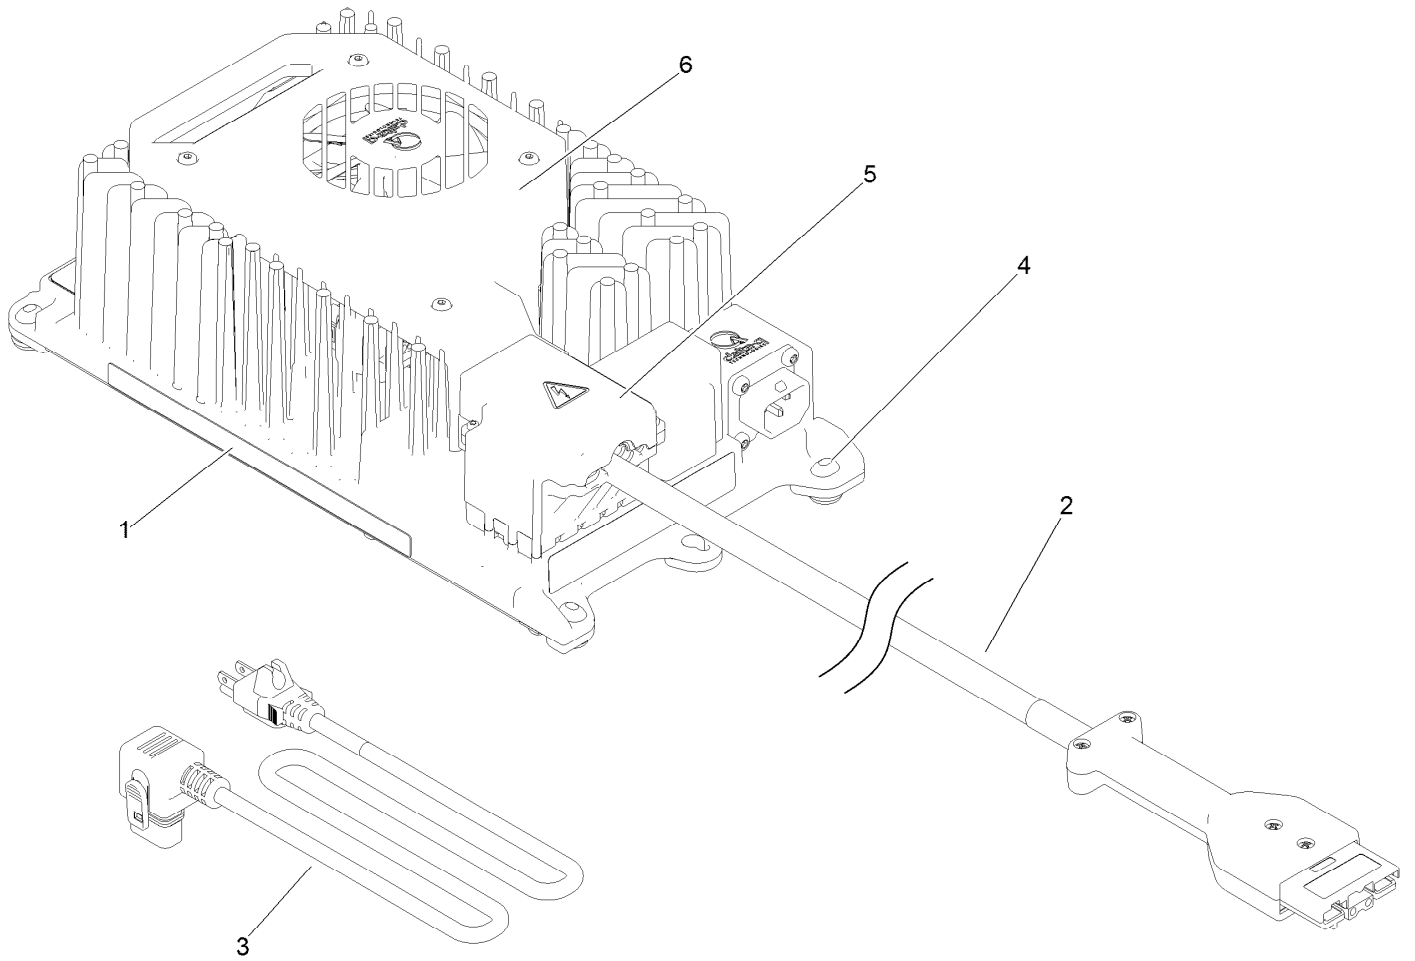

Battery Assembly No. 04070

Ref.	Part Number	Qty.	Description
1		1	Battery Service ASM ●
1:2	137-9712	1	Decal-Safety

● Not serviced separately

Side Battery Installation Assembly

Ref.	Part Number	Qty.	Description
1	04070	4	Battery
2	122-1696	2	Cable-Battery, Positive
3	122-1697	2	Cable-Battery, Negative
4	137-8088	8	Nut-Hex
5	107-0279	8	Washer
99	1-809066	2	Cable Tie-Plastic