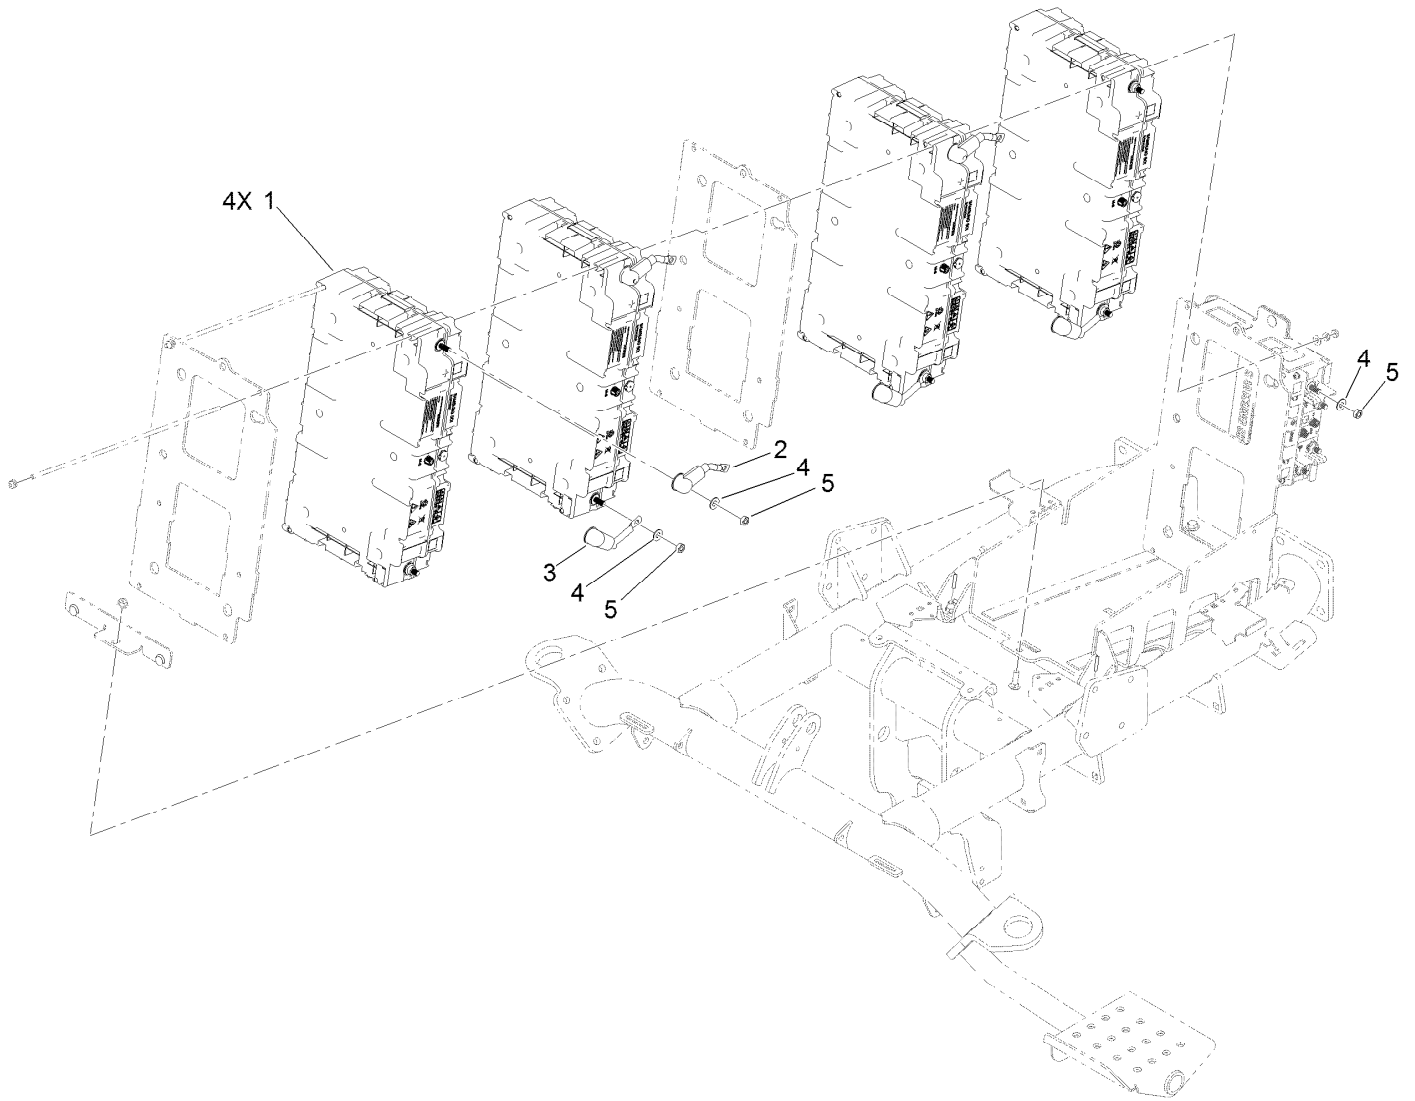

Top Battery Installation Assembly

<i>Ref.</i>	<i>Part Number</i>	<i>Qty.</i>	<i>Description</i>
1	04070	4	Battery
2	122-1696	3	Cable-Battery, Positive
3	122-1697	3	Cable-Battery, Negative
4	107-0279	12	Washer
5	137-8088	12	Nut-Hex