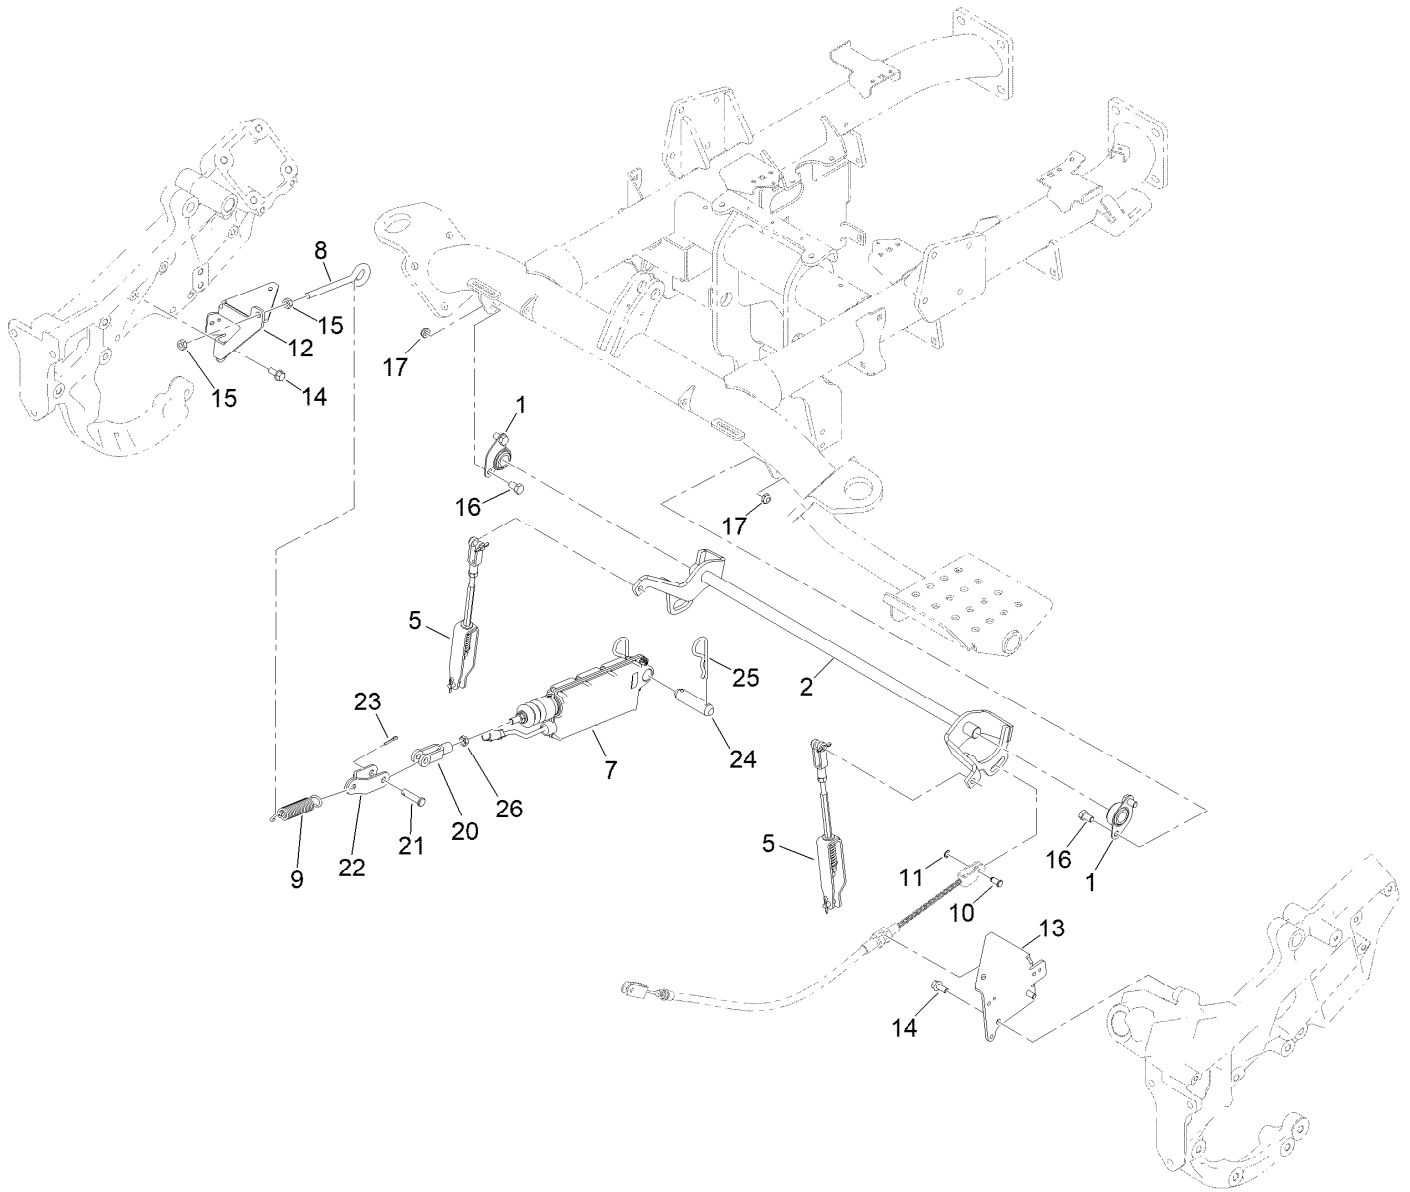

Brake Actuator Assembly

<i>Ref.</i>	<i>Part Number</i>	<i>Qty.</i>	<i>Description</i>	<i>Ref.</i>	<i>Part Number</i>	<i>Qty.</i>	<i>Description</i>
1	1-633102	2	Bearing-Flange, Side	15	3217-7	2	Nut-Hex
2	145-0060-03	1	Cross Shaft-Brake	16	323-34	4	Screw-HH
5	137-2185	2	Brake Rod ASM	17	3296-59	4	Nut-Lock, NI
7	139-8587	1	Actuator-Brake	20	1-633131	1	Yoke-Linkage, Brake
8	137-8026	1	Bolt-Eye	21	283-10	1	Pin-Clevis
9	93-5985	1	Spring-Extension	22	137-7838	1	Link ASM
10	109-6887	1	Pin-Clevis	23	3272-10	1	Pin-Cotter
11	701197	1	E-Ring	24	27-4240	1	Pin-Cylinder
12	137-7790-03	1	Bracket-Spring	25	3290-256	2	Pin-Hair
13	137-7769-03	1	Bracket-Cable	26	3220-3	1	Nut-HJ
14	98-9940	4	Screw-HHF