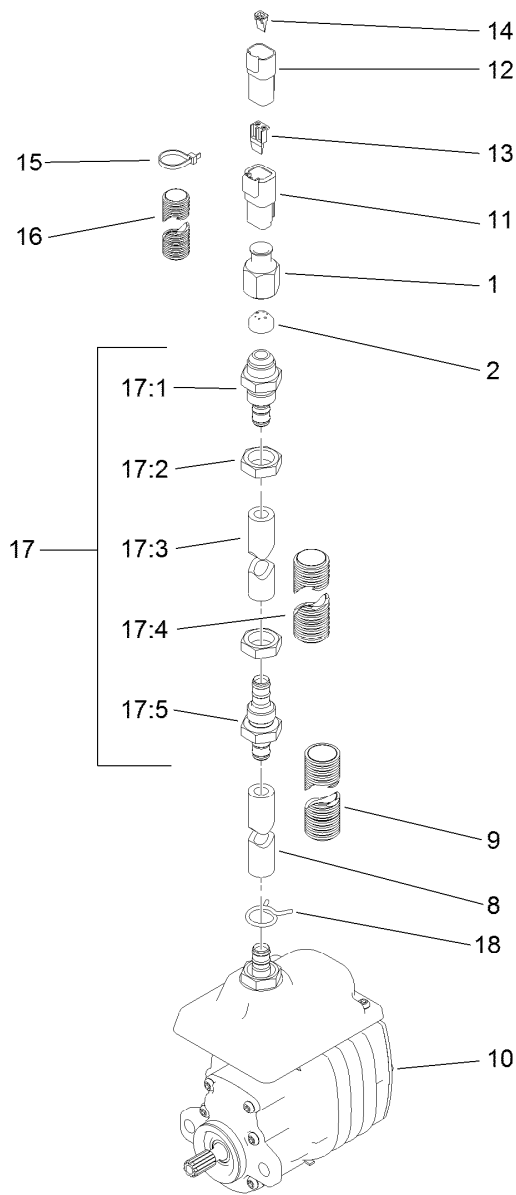

Electric Reel Motor Assembly No. 138-8905

<i>Ref.</i>	<i>Part Number</i>	<i>Qty.</i>	<i>Description</i>	<i>Ref.</i>	<i>Part Number</i>	<i>Qty.</i>	<i>Description</i>
1	119-7481	1	Nut-Ferrule	15	3290-378	4	Tie-Cable
2	119-7480	1	Ferrule	16	120-3223	1	Tubing-Convoluted, Slit
8	119-7476	1	Hose	17	120-4532	1	Hose ASM
9	119-7558	1	Tubing-Convoluted, Slit	17:1	119-7545	1	Fitting-Bulkhead
10		1	Motor-Electric ●	17:2	119-7457	2	Nut
11	32160-245	1	Connector	17:3	119-7524	1	Hose
12	32160-315	1	Connector	17:4	119-7559	1	Tubing-Convoluted, Slit
13	32180-083	1	Wedge	17:5	119-7544	1	Fitting-Bulkhead
14	32180-084	1	Wedge	18	138-8924	1	Clamp-Hose

● Not serviced separately