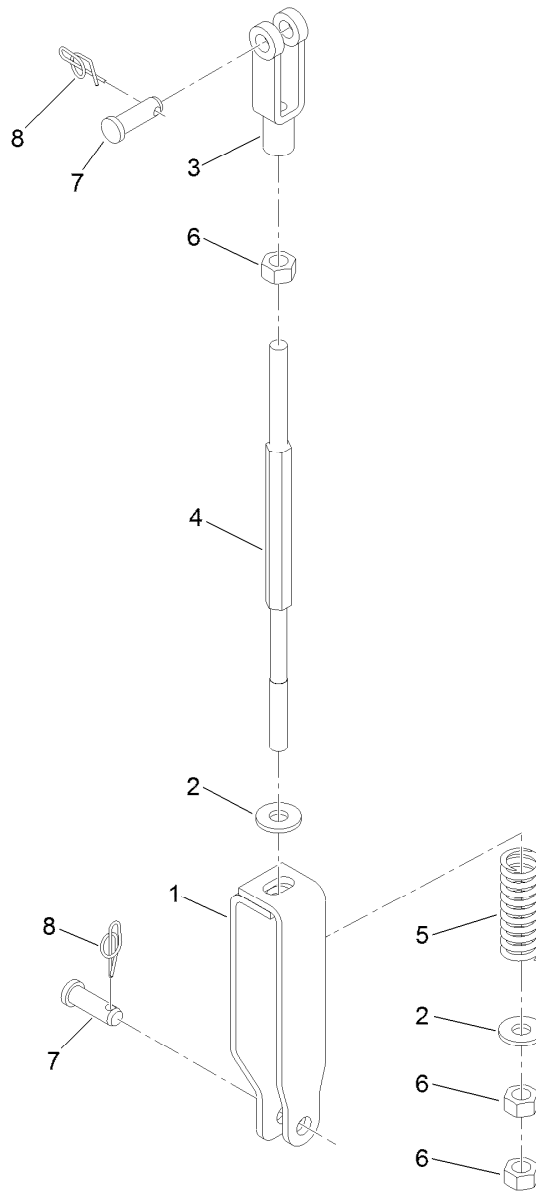

Brake Rod Assembly No. 137-2185

<i>Ref.</i>	<i>Part Number</i>	<i>Qty.</i>	<i>Description</i>
1	137-2180	1	Brake Clevis ASM
2	120-9646	2	Washer-Flat
3	282-2	1	Yoke
4	137-8056	1	Rod-Brake
5	137-8085	1	Spring-Seat, Compression
6	3219-2	3	Nut-Hex
7	283-1	2	Pin-Clevis
8	116-6639	2	Pin-Cotter, Locking