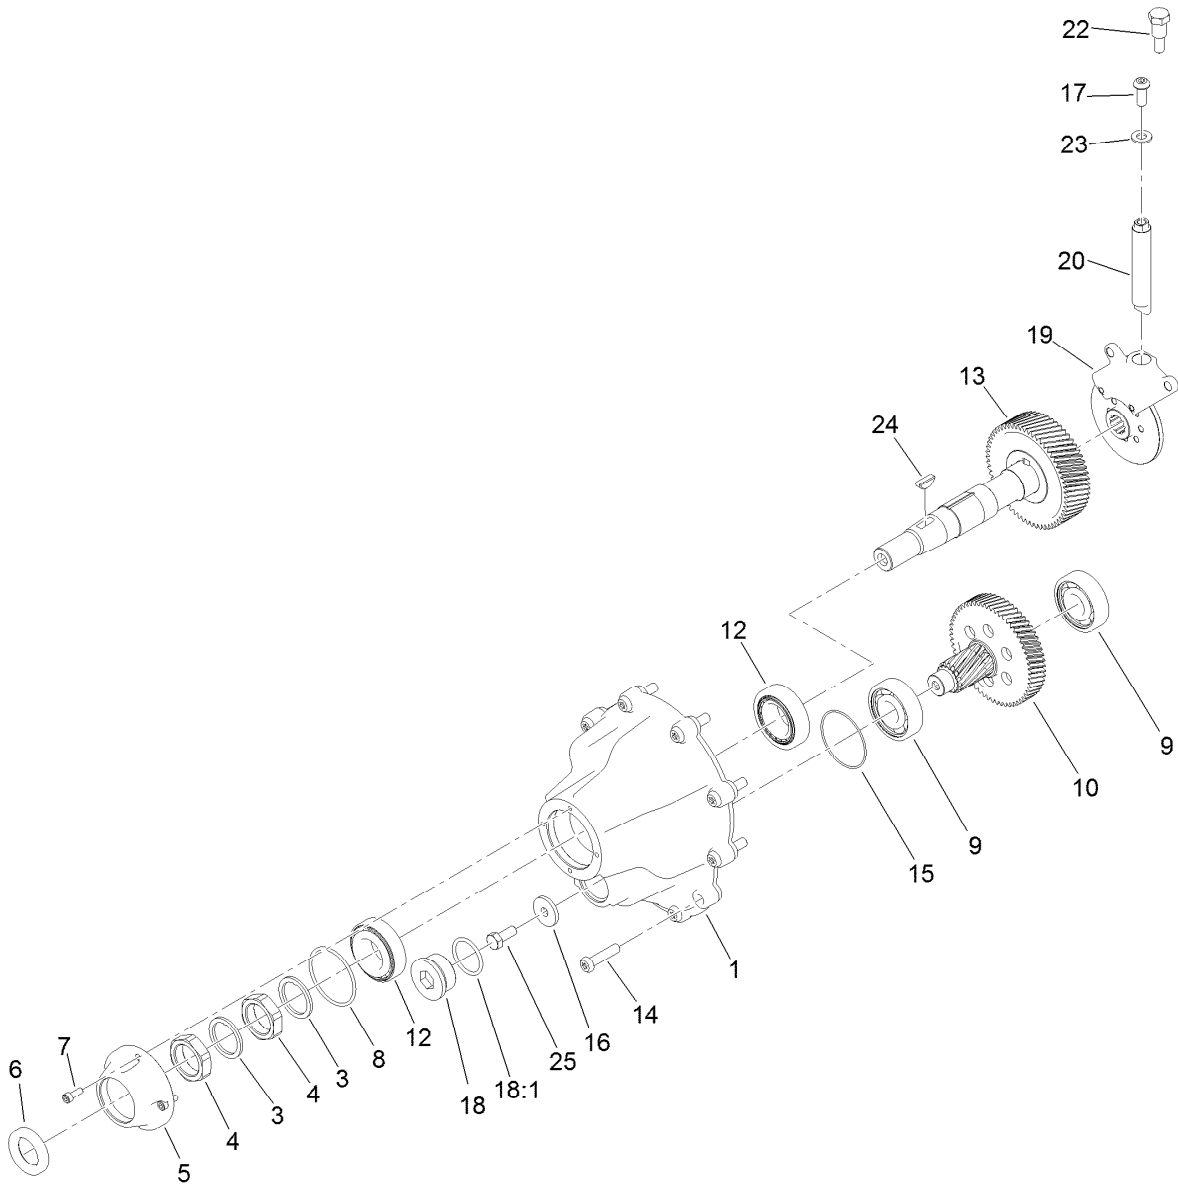

Gearbox Assembly No. 127-1529

<i>Ref.</i>	<i>Part Number</i>	<i>Qty.</i>	<i>Description</i>
1	127-1559	1	Cover-Motor, Axle
3	121-5235	2	Washer-Special
4	121-9263	2	Nut-Jam
5	127-1561	1	Cover-Nose, Axle
6	137-7857	1	Seal-Shaft
7	112-5181	4	Screw -HSH
8	108-9919	1	O-Ring
9	121-9266	2	Bearing-Ball
10	132-9978	1	Countershaft Gear ASM
12	121-9256	2	Bearing-Taper
13	132-9841	1	Shaft ASM
14	127-1519	10	Screw-BHCS

<i>Ref.</i>	<i>Part Number</i>	<i>Qty.</i>	<i>Description</i>
15	121-9273	1	O-Ring
16	132-9927	1	Washer-Flat
17	3274-96	1	Screw-HSBH
18	105-3921	1	Fitting-Plug
18:1	237-146	1	O-Ring
19	132-9974	1	Brake ASM
20	121-9247	1	Shaft-Brake
22	121-9250	1	Pin-Lever, Stop
23	120-9683	1	Washer-Plain
24	132-9904	1	Key-Woodruff #91
25	137-7767	1	Screw-HH