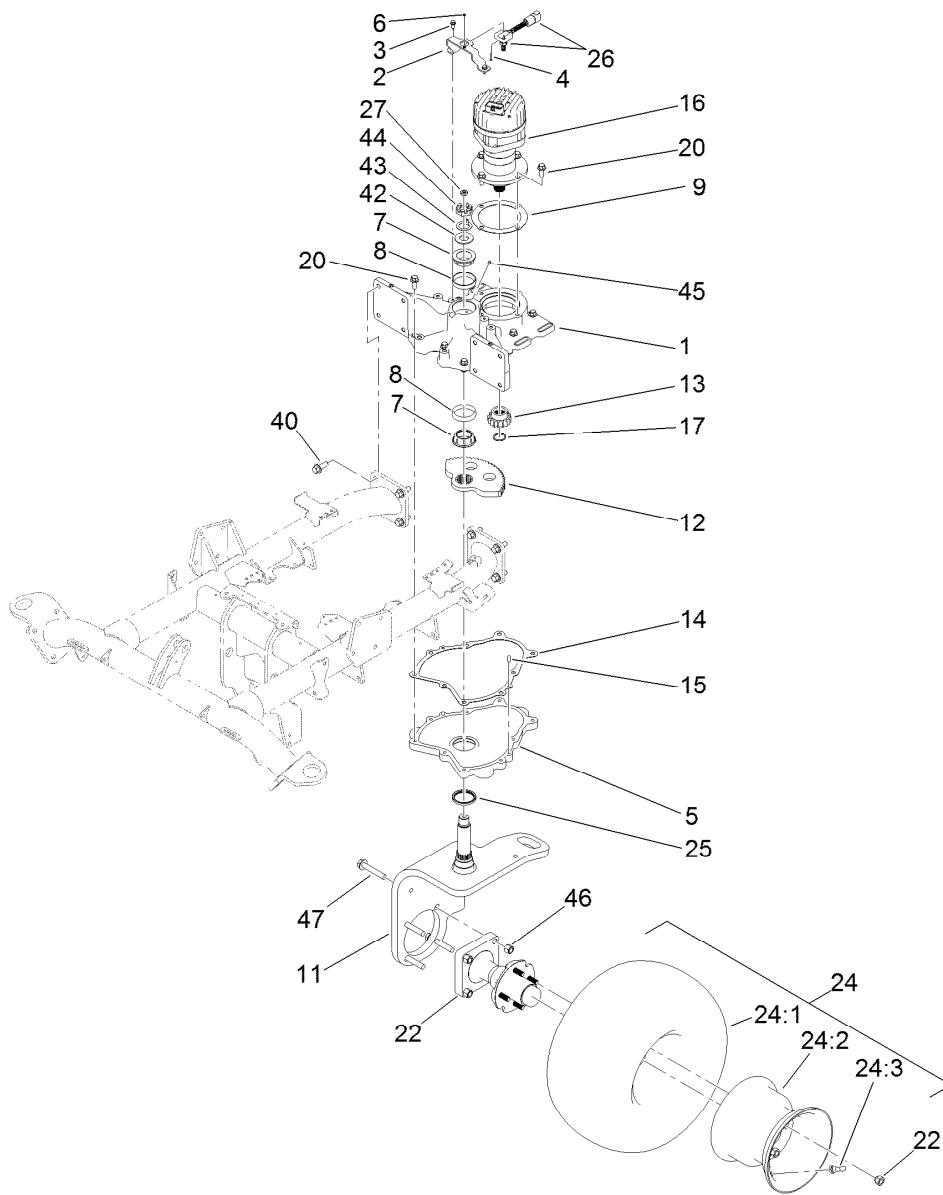

Wheel and Tire Assembly

Ref.	Part Number	Qty.	Description	Ref.	Part Number	Qty.	Description
1	139-8314	1	Housing-Steering	22	119-4490	1	Wheel Spindle ASM
2	137-7868-03	1	Bracket-Sensor, Steering	24	117-9033	1	Wheel And Tire ASM
3	32144-10	2	Screw-HWH	24:1	120-2783	1	Tire
4	3290-313	2	Screw-SPH	24:2	217-60	1	Rim
5	137-8166-03	1	Housing	24:3	232-27	1	Stem-Valve
6	3296-52	2	Nut-Lock, NI	25	108-7019	1	Seal-Shaft
7	107-7589	2	Cone-Bearing (W/ Seal)	26	122-0914	1	Sensor-Rotary, Body/Magnet Matched Set
8	107-7590	2	Cup-Bearing	27	112-8617	1	Nut-Hex
9	133-0347	1	Gasket	40	117-9035	8	Screw-HHF
11	139-8313	1	Fork-Caster	42	137-8171	1	Washer
12	137-8170	1	Gear-Spur, 64T	43	137-7943	1	Washer-Tang
13	133-0346	1	Pinion-16T	44	137-7942	1	Nut-Castle
14	133-0348	1	Gasket	45	302-59	1	Plug-EXT Hex Spl
15	136-2667	2	Pin-Dowel	46	3296-23	4	Nut-Lock, NI
16	133-0349	1	Steering Unit ASM	47	3234-40	4	Screw-HF
17	32120-2	1	Ring-Retaining				
20	3234-42	13	Screw-HHF