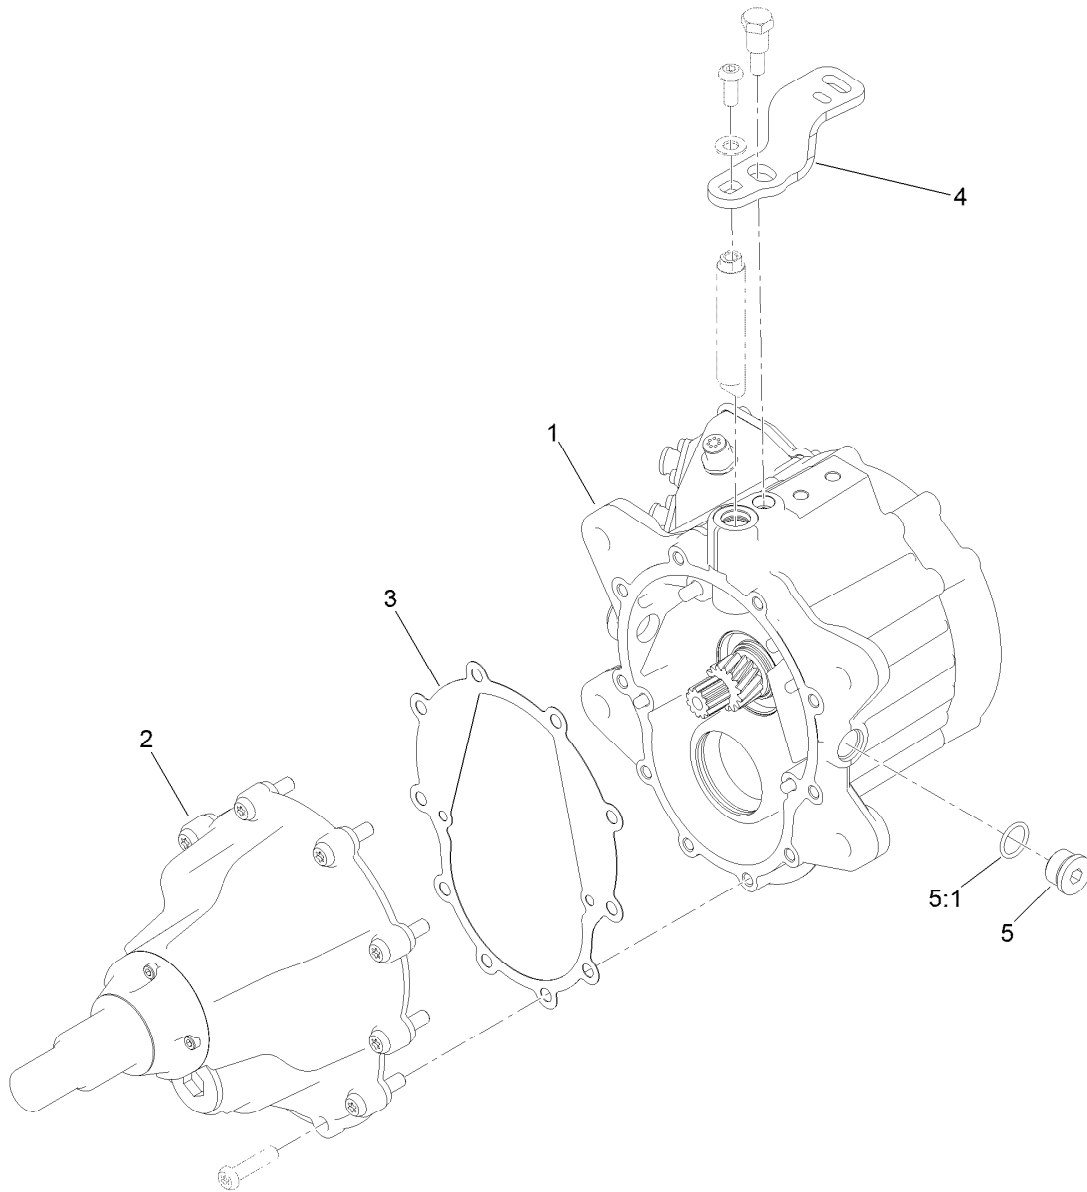

LH Wheel Motor Assembly No. 127-1527

<i>Ref.</i>	<i>Part Number</i>	<i>Qty.</i>	<i>Description</i>
1	127-1528	1	LH Motor ASM
2	127-1529	1	Gear Box ASM
3	121-9254	1	Gasket-Gearbox
4	132-9874	1	Lever-Brake, LH
5	353-988	2	Plug-Hex
5:1	237-79	1	O-Ring