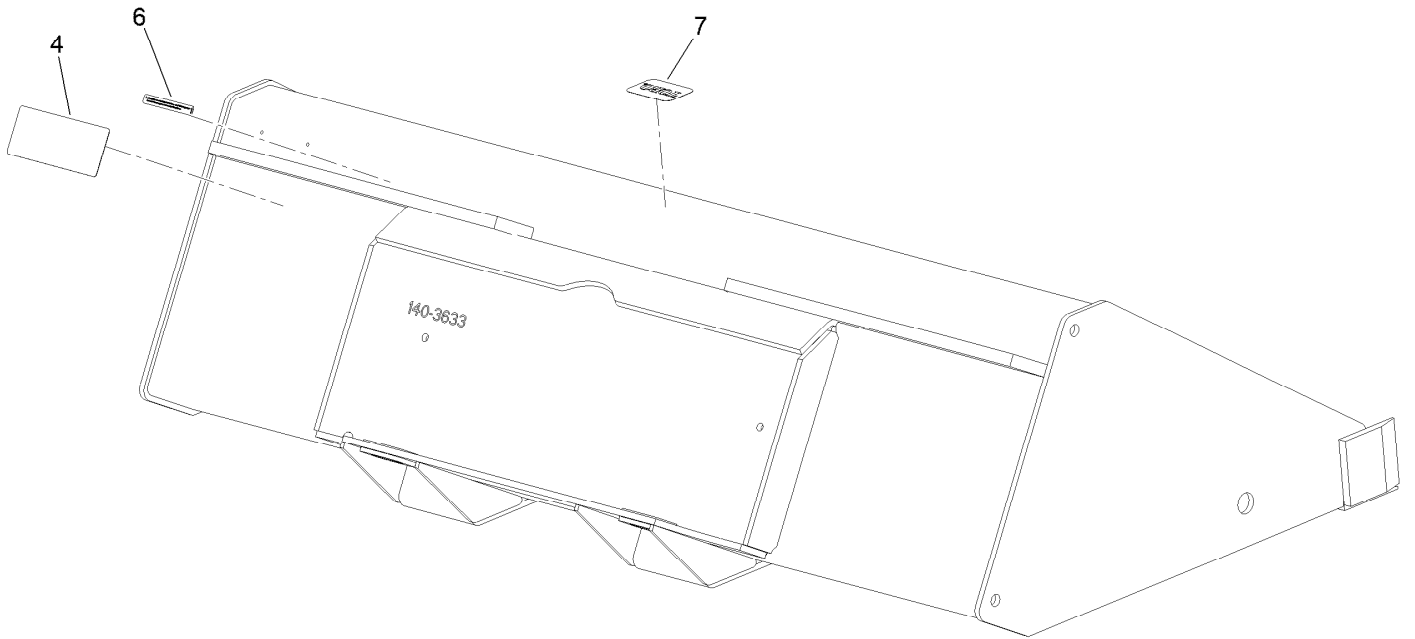

Count on it.

Parts Catalog

Low Profile Bucket

TX 1300 Compact Tool Carriers

Model No. 22346—Serial No. 40000000 and Up

Low Profile Bucket Assembly

<i>Ref.</i>	<i>Part Number</i>	<i>Qty.</i>	<i>Description</i>
4	139-4794	1	Decal-Capacity,
6	133-8061	1	Decal-Warning
7	98-3206	1	Decal