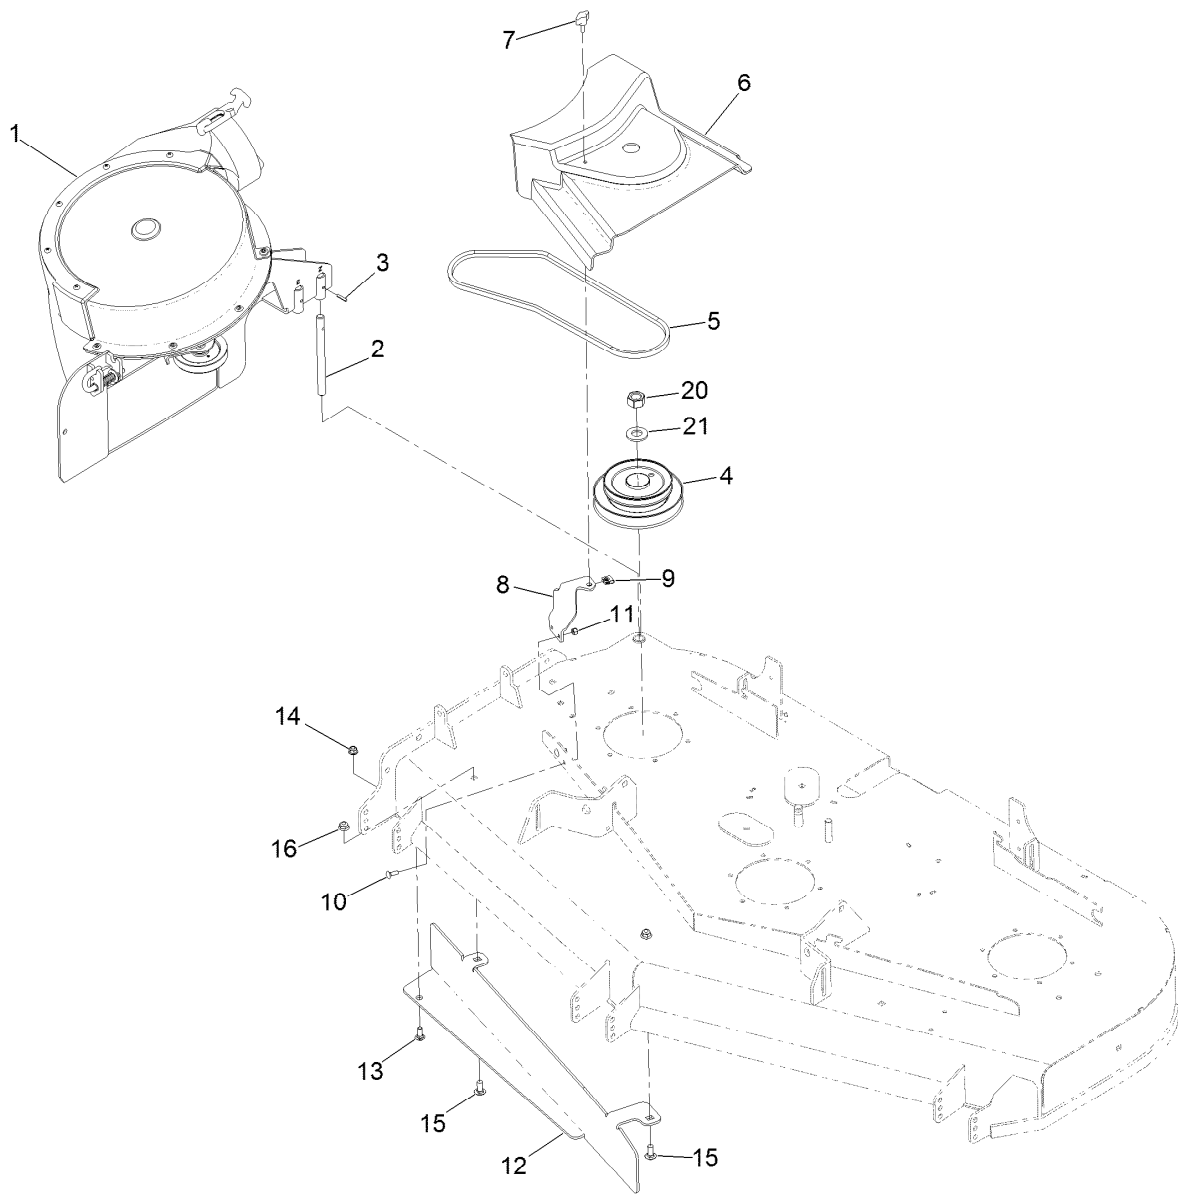

**Count on it.**

**Parts Catalog**

**60in Blower and Drive Kit**

**E-Z Vac™ Standard Bagger for TITAN® HD  
1500 or 2000 Series Riding Mower**

**Model No. 78403—Serial No. 410100000 and Up**

## 60in Blower and Drive Assembly

<i>Ref.</i>	<i>Part Number</i>	<i>Qty.</i>	<i>Description</i>	<i>Ref.</i>	<i>Part Number</i>	<i>Qty.</i>	<i>Description</i>
1	135-4482	1	Blower ASM	10	3229-1	2	Screw-CARR
2	1-353050	1	Shaft-Catcher, Grass	11	3296-42	2	Nut-Lock, NI
3	1-806323	1	Pin-Roll	12	120-3251-01	1	Baffle-Bagger
4	126-7717	1	Drive-Jackshaft	13	3230-16	1	Screw-CARR
5	126-6341	1	Belt-4L Section	14	104-8300	1	Nut-HF, NI
6	135-5246	1	Cover-Belt	15	3231-27	2	Screw-CARR
7	98-8332	1	Knob	16	104-8301	2	Nut-HF, NI
8	117-0342-01	1	Bracket-Cover, Belt	20	116-7306	1	Nut-Hex
9	609900	1	Nut-Speed	21	103-2802	1	Washer

## Blower Assembly No. 135-4482

Ref.	Part Number	Qty.	Description	Ref.	Part Number	Qty.	Description
1	135-4483-03	1	Support-Blower	14:5	3290-500	4	Screw-PPH
2	139-3214	1	Spindle ASM	15	120-7950	10	Screw-Torx
2:2	120-7935	2	Spacer	16	114-4681	1	Screw-HHF
2:3	138-9770	2	Bearing-Ball	17	137-5003	1	Blower Cover ASM
3	32144-70	4	Screw-HWHTF	17:2	136-4164	1	Decal-Danger
4	137-7009	1	Shaft-Spindle	18	3258-166	5	Screw-PRH
5	133-4336	1	Fan-Blower	19	135-4488	1	Spacer-Stepped
6	135-3436	1	Sheave-Offset	23	136-9213-03	1	Guard-Blower
7	3290-465	1	Washer-Belleville	24	135-4486	1	Arm-Idler
8	108-8823	1	Screw-HH	25	1-653367	1	Spacer-Hub
9	3219-16	1	Nut-Hex	26	103-0483	1	Flat-Idler
11	5-4460	1	Washer-Pivot	27	1-653331	1	Spring-Idler
12	104-8300	1	Nut-HF, NI	28	104-8301	1	Nut-HF, NI
13	127-6841	1	Screw-CARR	29	116-4356	1	Pin-Latch
14	135-5461	1	Blower Chute ASM	30	3290-307	1	Screw-Cotter
14:2	136-9187	5	Insert-T-Nut	31	3256-4	1	Washer-Flat
14:3	103-4080	2	Latch-Rubber ●	32	121-3249	1	Spring-Compression
14:4	9202704	4	Washer-Flat				

● Kit No. 103-4188 - Contains catch, rubber latch, and mounting hardware

**Count on it.**