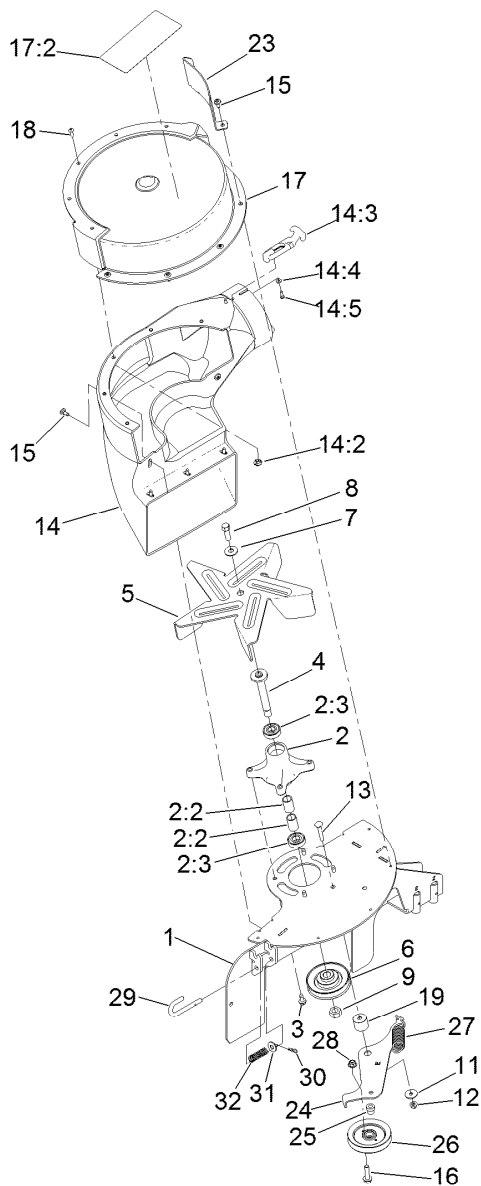

**Count on it.**

**Parts Catalog**

**60in Blower and Drive Kit**

**E-Z Vac™ Standard Bagger for TITAN® HD  
1500 or 2000 Series Riding Mower**

**Model No. 78403—Serial No. 410100000 and Up**

## 60in Blower and Drive Assembly

<i>Ref.</i>	<i>Part Number</i>	<i>Qty.</i>	<i>Description</i>	<i>Ref.</i>	<i>Part Number</i>	<i>Qty.</i>	<i>Description</i>
1	135-4482	1	Blower ASM	10	3229-1	2	Screw-CARR
2	1-353050	1	Shaft-Catcher, Grass	11	3296-42	2	Nut-Lock, NI
3	1-806323	1	Pin-Roll	12	120-3251-01	1	Baffle-Bagger
4	126-7717	1	Drive-Jackshaft	13	3230-16	1	Screw-CARR
5	126-6341	1	Belt-4L Section	14	104-8300	1	Nut-HF, NI
6	135-5246	1	Cover-Belt	15	3231-27	2	Screw-CARR
7	98-8332	1	Knob	16	104-8301	2	Nut-HF, NI
8	117-0342-01	1	Bracket-Cover, Belt	20	116-7306	1	Nut-Hex
9	609900	1	Nut-Speed	21	103-2802	1	Washer

## Blower Assembly No. 135-4482

Ref.	Part Number	Qty.	Description	Ref.	Part Number	Qty.	Description
1	135-4483-03	1	Support-Blower	14:5	3290-500	4	Screw-PPH
2	139-3214	1	Spindle ASM	15	120-7950	10	Screw-Torx
2:2	120-7935	2	Spacer	16	114-4681	1	Screw-HHF
2:3	138-9770	2	Bearing-Ball	17	137-5003	1	Blower Cover ASM
3	32144-70	4	Screw-HWHTF	17:2	136-4164	1	Decal-Danger
4	137-7009	1	Shaft-Spindle	18	3258-166	5	Screw-PRH
5	133-4336	1	Fan-Blower	19	135-4488	1	Spacer-Stepped
6	135-3436	1	Sheave-Offset	23	136-9213-03	1	Guard-Blower
7	3290-465	1	Washer-Belleville	24	135-4486	1	Arm-Idler
8	108-8823	1	Screw-HH	25	1-653367	1	Spacer-Hub
9	3219-16	1	Nut-Hex	26	103-0483	1	Flat-Idler
11	5-4460	1	Washer-Pivot	27	1-653331	1	Spring-Idler
12	104-8300	1	Nut-HF, NI	28	104-8301	1	Nut-HF, NI
13	127-6841	1	Screw-CARR	29	116-4356	1	Pin-Latch
14	135-5461	1	Blower Chute ASM	30	3290-307	1	Screw-Cotter
14:2	136-9187	5	Insert-T-Nut	31	3256-4	1	Washer-Flat
14:3	103-4080	2	Latch-Rubber ●	32	121-3249	1	Spring-Compression
14:4	9202704	4	Washer-Flat				

● Kit No. 103-4188 - Contains catch, rubber latch, and mounting hardware

**Count on it.**