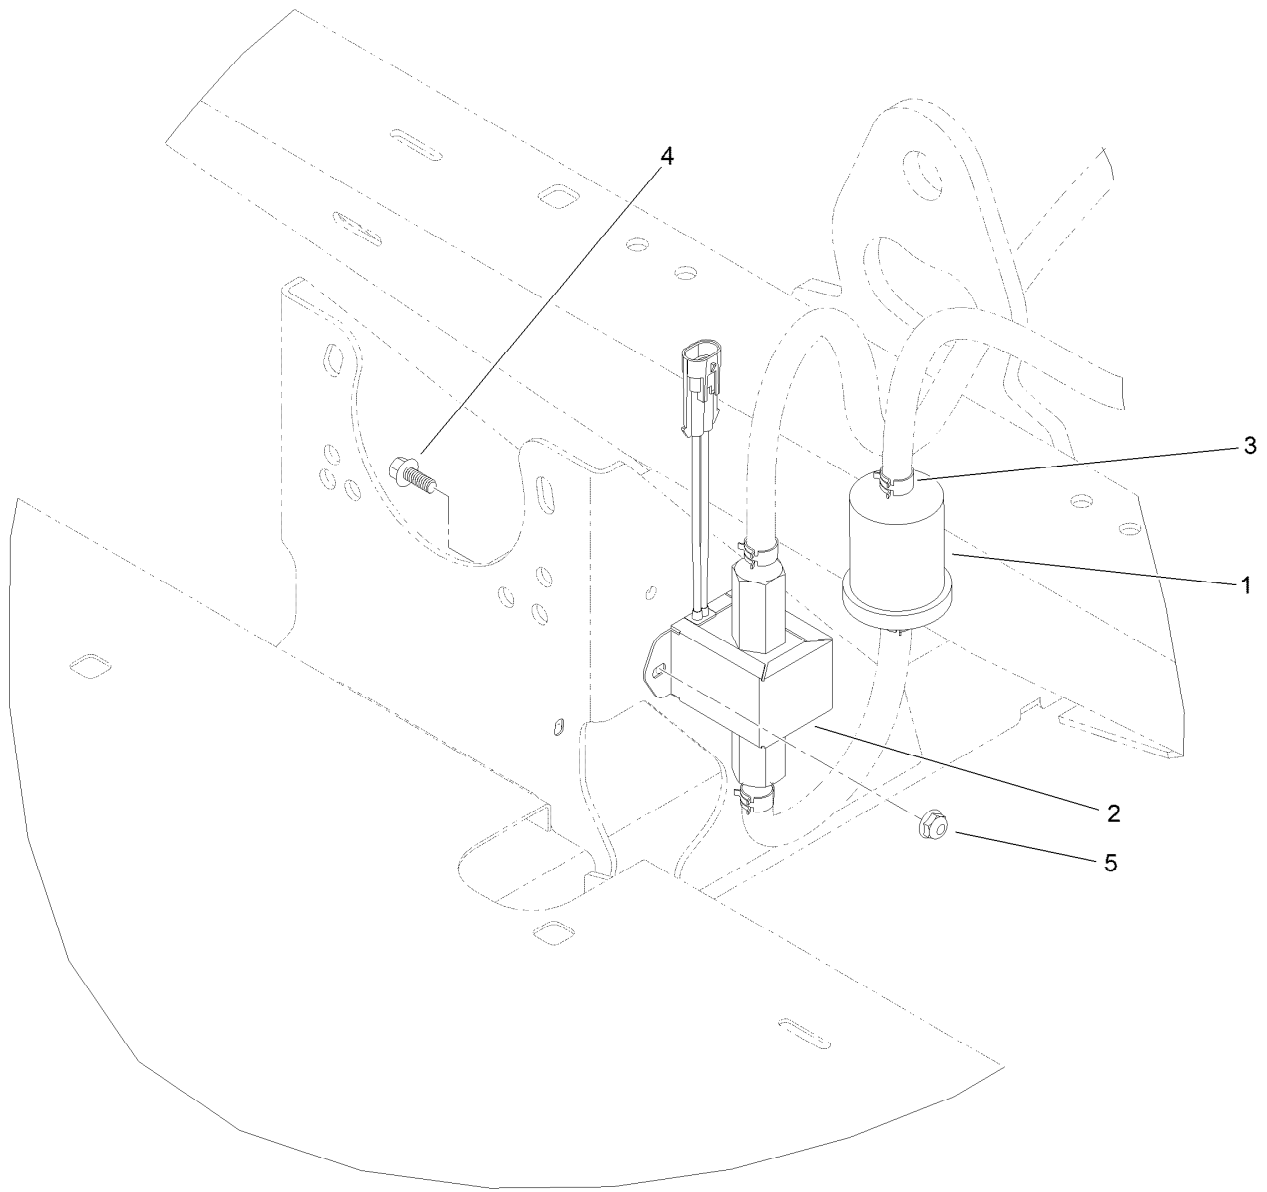

Fuel Pump Replacement Kit Assembly 144-4020 Workman MDX-D

<i>Ref.</i>	<i>Part Number</i>	<i>Qty.</i>	<i>Description</i>
1	98-7612	1	Filter-Fuel
2	145-3160	1	Pump-Fuel, Electric
3	92-2379	4	Clamp-Hose
4	99-6810	2	Screw-HHF
5	104-7201	2	Nut-HF, NI