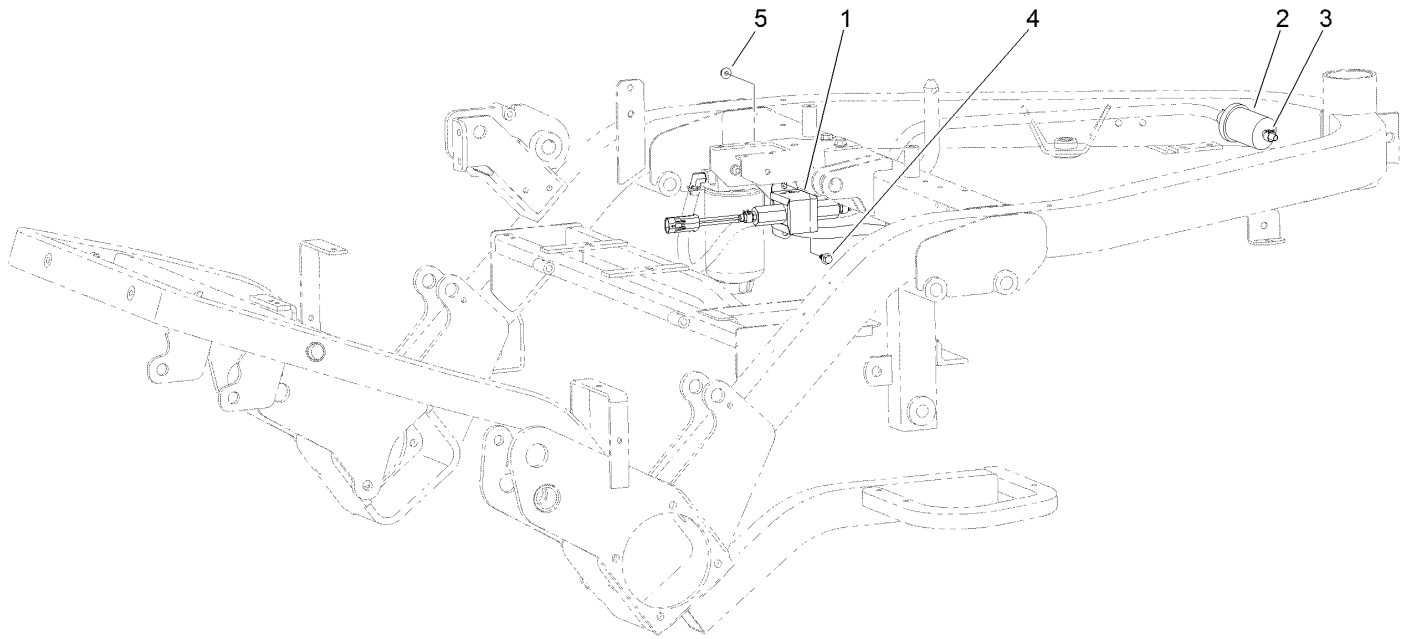

Fuel Pump Replacement Kit Assembly 144-4020 Workman HDX-D

<i>Ref.</i>	<i>Part Number</i>	<i>Qty.</i>	<i>Description</i>
1	145-3160	1	Pump-Fuel, Electric
2	98-7612	1	Filter-Fuel
3	92-2379	4	Clamp-Hose
4	99-6810	1	Screw-HHF
5	104-7201	1	Nut-HF, NI