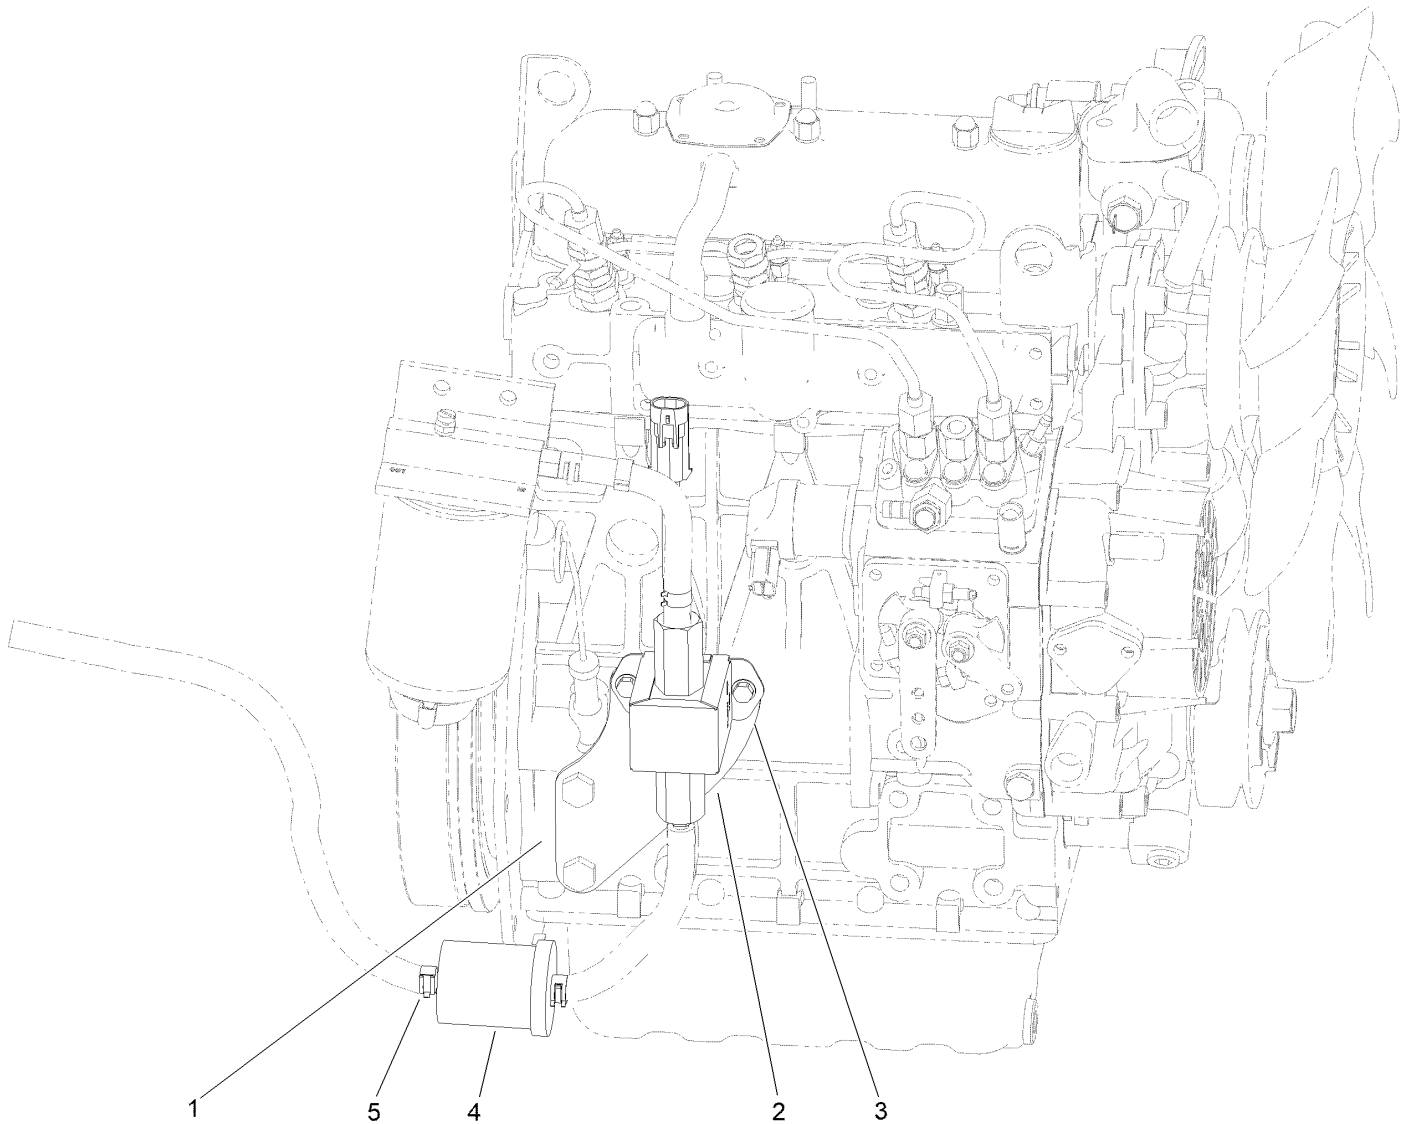

Fuel Pump Replacement Kit Assembly 144-4020 Groundsmaster 3500 Series and Reelmaster 3100 and 3500 Series

<i>Ref.</i>	<i>Part Number</i>	<i>Qty.</i>	<i>Description</i>
1	136-3818-0P	1	Plate-Fuel Pump
2	145-3160	1	Pump-Fuel, Electric
3	32144-4	2	Screw-HWH
4	98-7612	1	Filter-Fuel
5	92-2379	4	Clamp-Hose