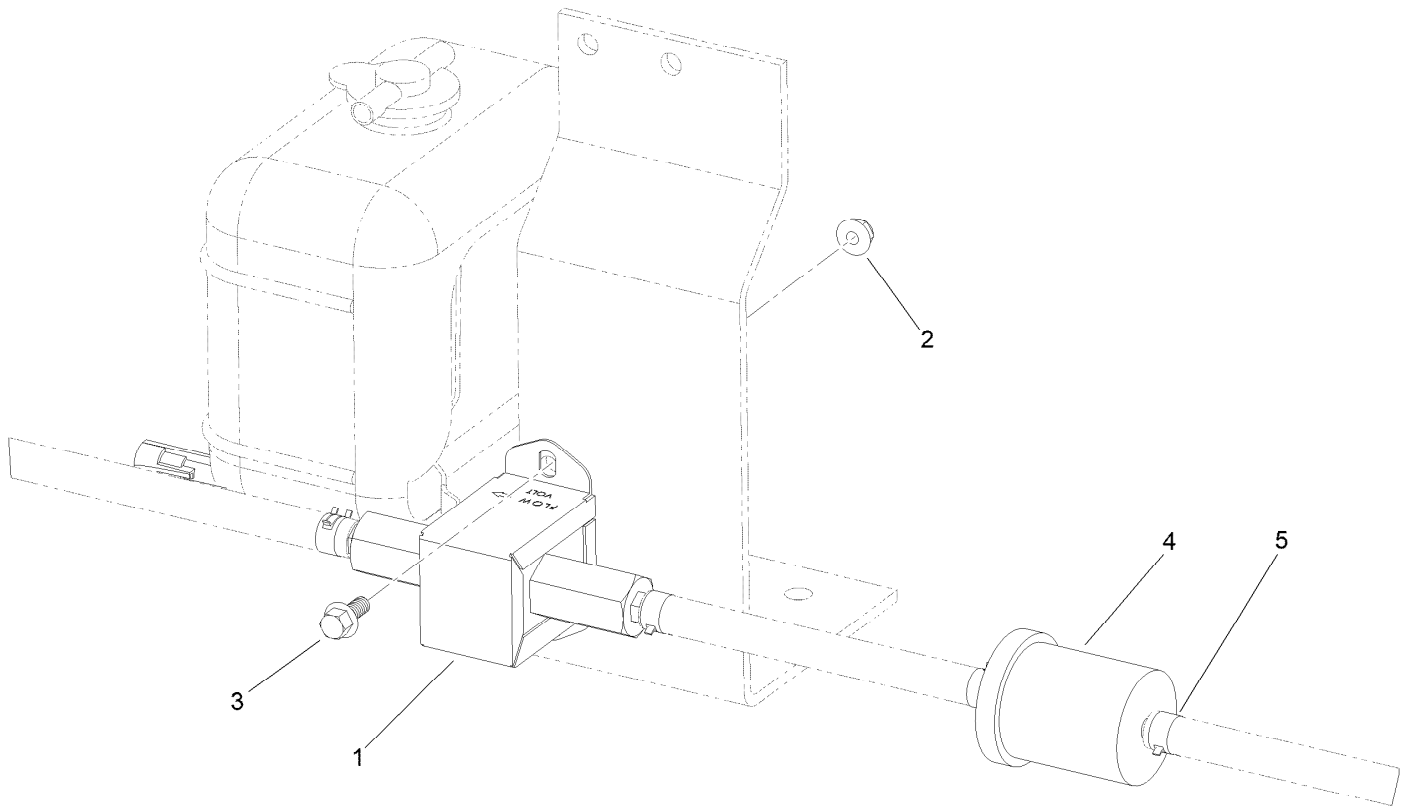

Fuel Pump Replacement Kit Assembly 144-4020 Reelmaster 7600

<i>Ref.</i>	<i>Part Number</i>	<i>Qty.</i>	<i>Description</i>
1	145-3160	1	Pump-Fuel, Electric
2	104-7201	2	Nut-HF, NI
3	99-6810	2	Screw-HHF
4	98-7612	1	Filter-Fuel
5	92-2379	4	Clamp-Hose