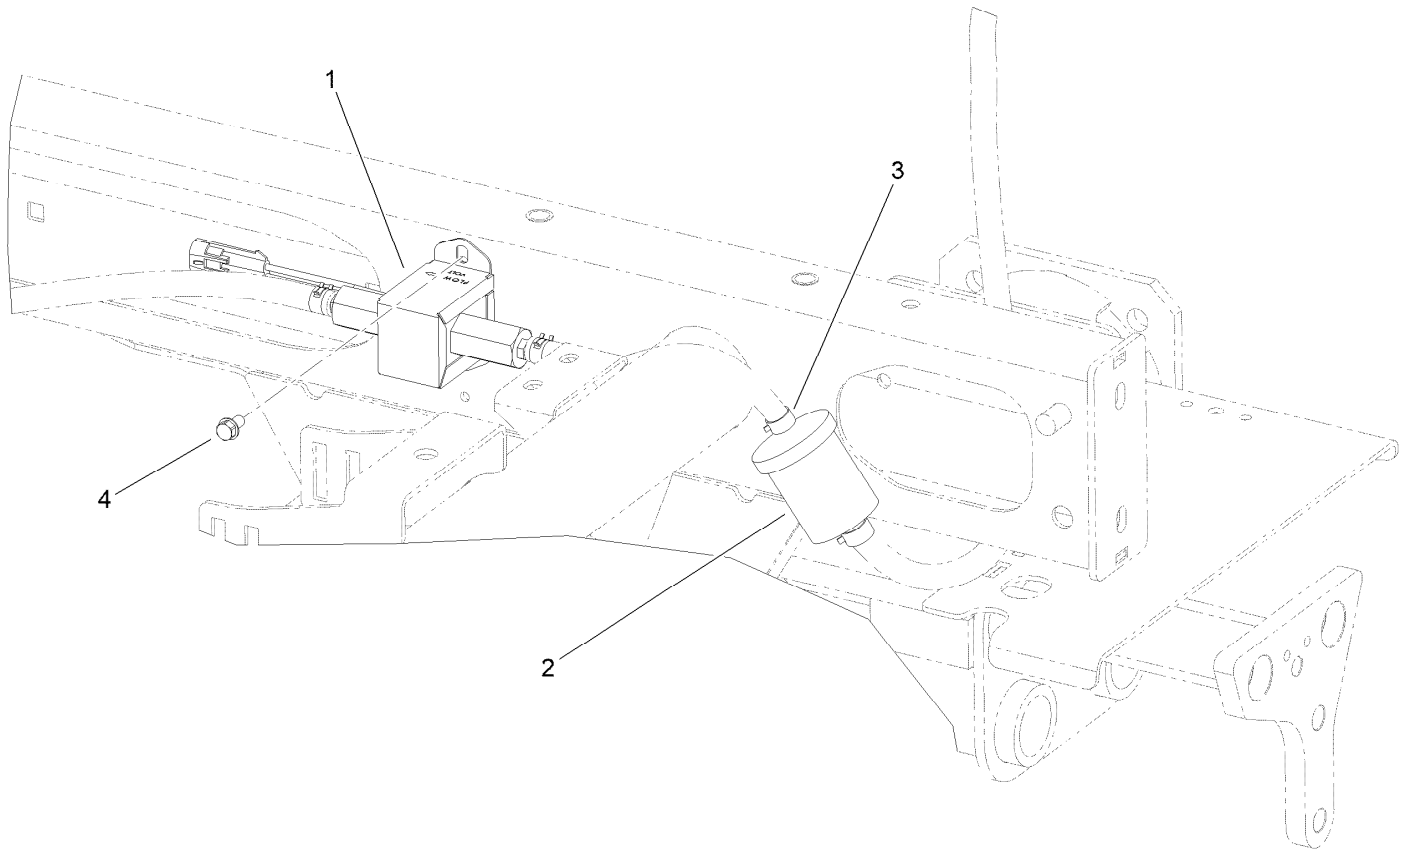

Fuel Pump Replacement Kit Assembly 144-4020 Groundsmaster 4300 Series and Reelmaster 5000 Series

<i>Ref.</i>	<i>Part Number</i>	<i>Qty.</i>	<i>Description</i>
1	145-3160	1	Pump-Fuel, Electric
2	98-7612	1	Filter-Fuel
3	92-2379	4	Clamp-Hose
4	32144-4	2	Screw-HWH