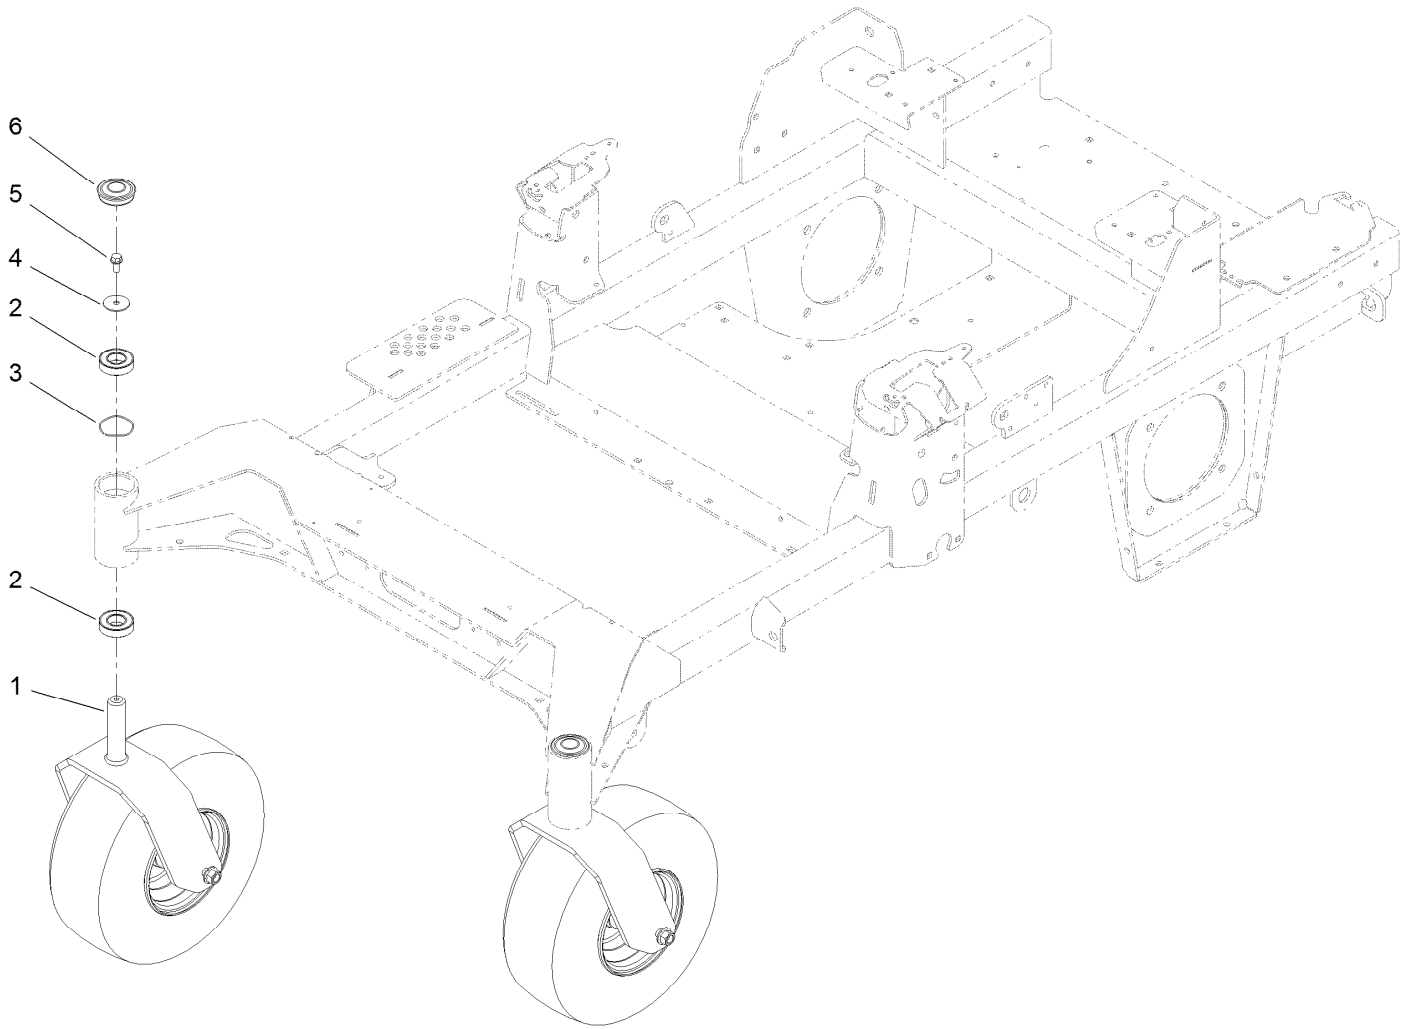

Caster Wheel Assembly

Caster Wheel Assembly (continued)

<i>Ref.</i>	<i>Part Number</i>	<i>Qty.</i>	<i>Description</i>	<i>Ref.</i>	<i>Part Number</i>	<i>Qty.</i>	<i>Description</i>
1		2	ASM-Front Caster W/Fork ●	4	3256-68	2	Washer-Flat
2	109-3678	4	Bearing-Ball	5	3234-5	2	Screw-HHF
3	126-5897	2	Spring	6	144-0375	2	Cap, Grease

● Not serviced separately