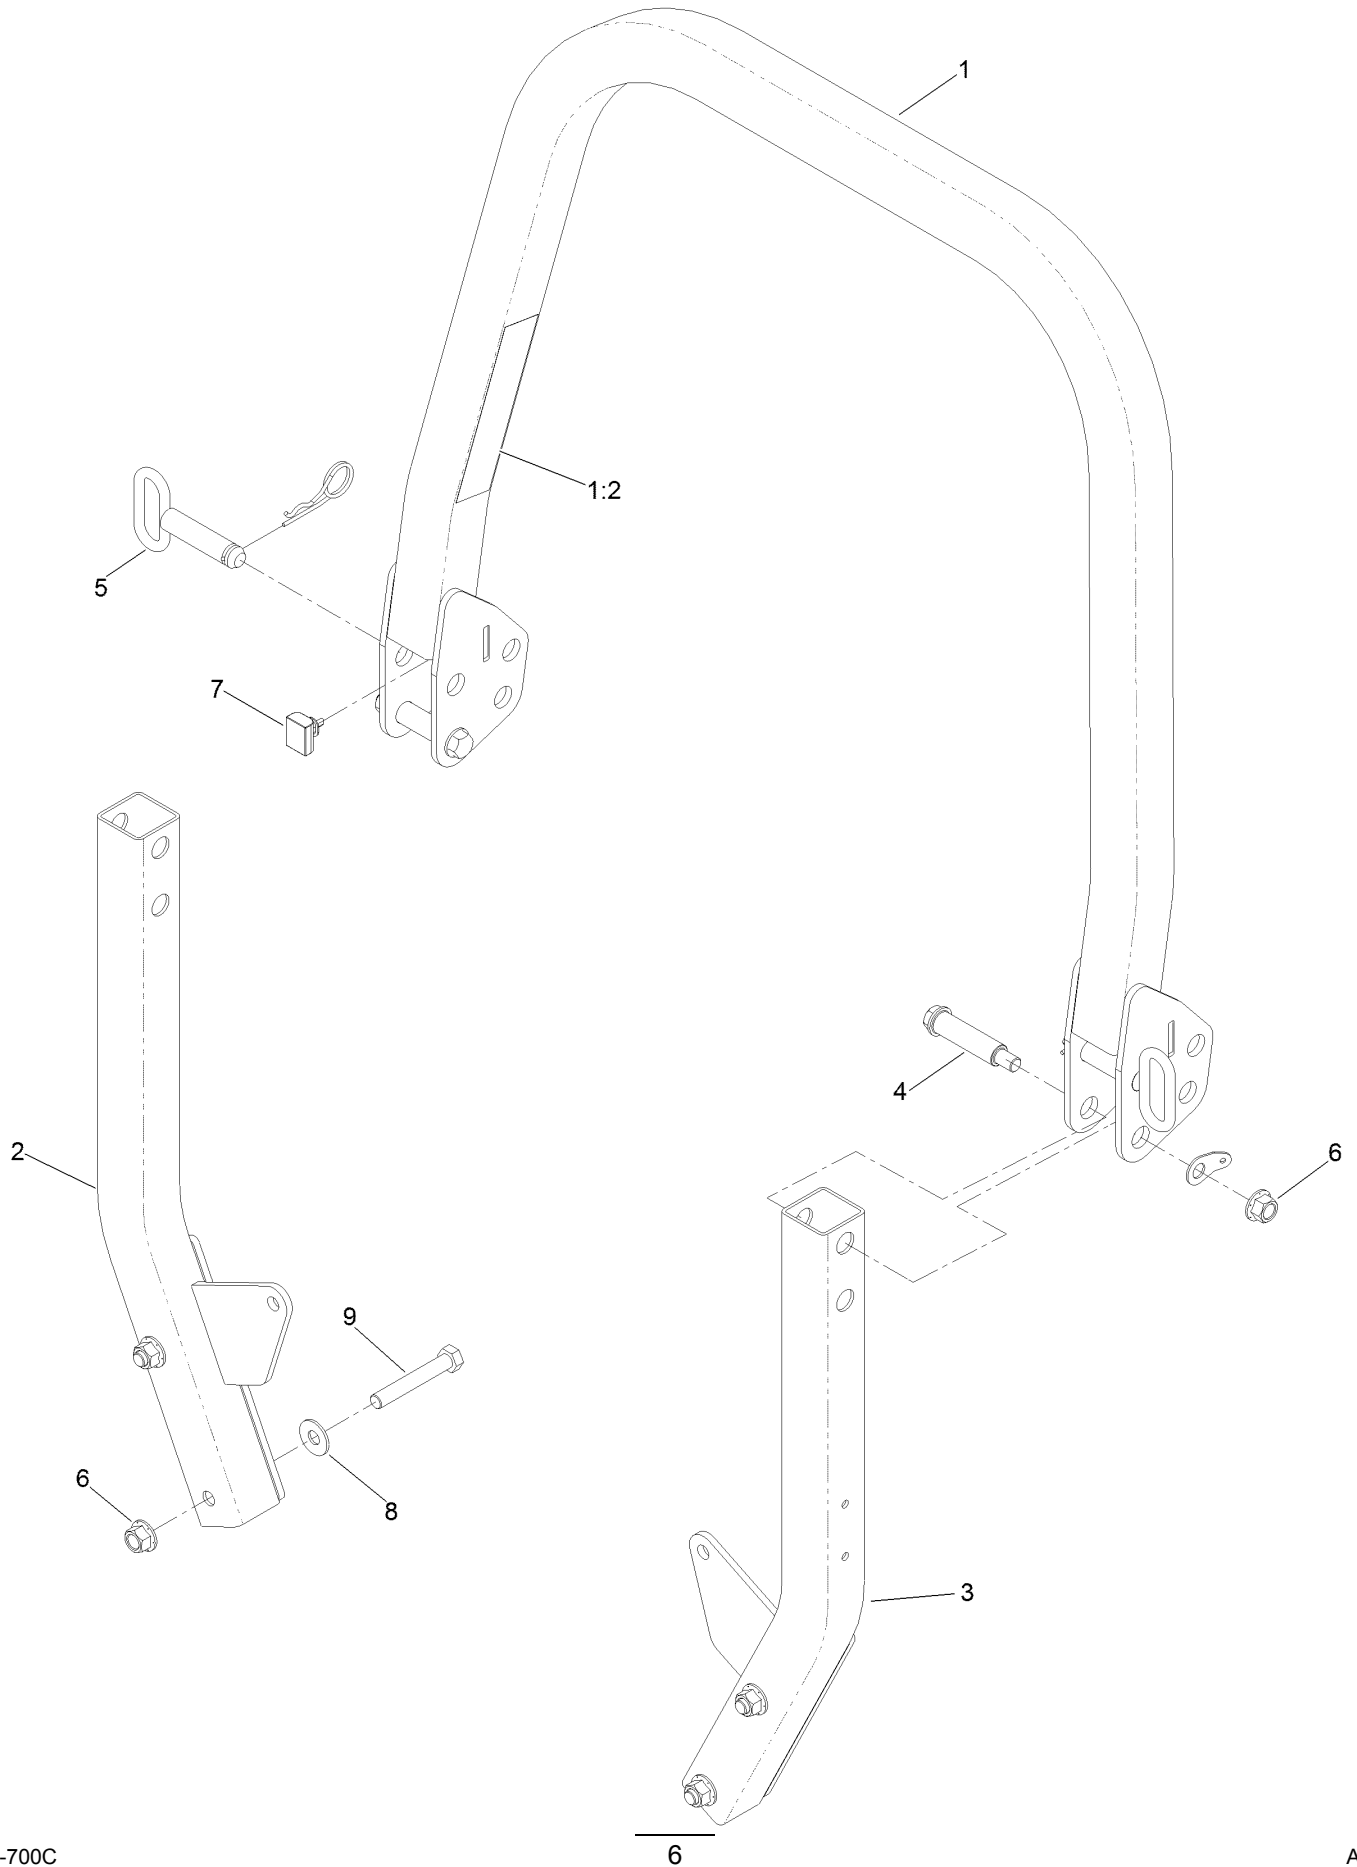

Frame Assembly (continued)

<i>Ref.</i>	<i>Part Number</i>	<i>Qty.</i>	<i>Description</i>	<i>Ref.</i>	<i>Part Number</i>	<i>Qty.</i>	<i>Description</i>
1	144-6589	1	Frame ASM	14	3234-42	8	Screw-HHF
1:1		1	Frame-48/52 ●	15	131-8834	2	Bumper
1:1:2	126-4363	2	Decal-Warning	17	138-9753	6	Screw
1:1:4	144-2687	1	Decal, Belt Routing	25	140-4994-01	1	Bracket-Light
2	139-8063	1	ASM-ROPS	28	140-4997-01	1	Toeboard [red]
12	139-6717-01	1	Plate-Hydro	30	3296-42	2	Nut-Lock, NI
13	109-6658	8	Nut-Flange, NI				

● Not serviced separately

Roll-Over Protection System Assembly No. 139-8063