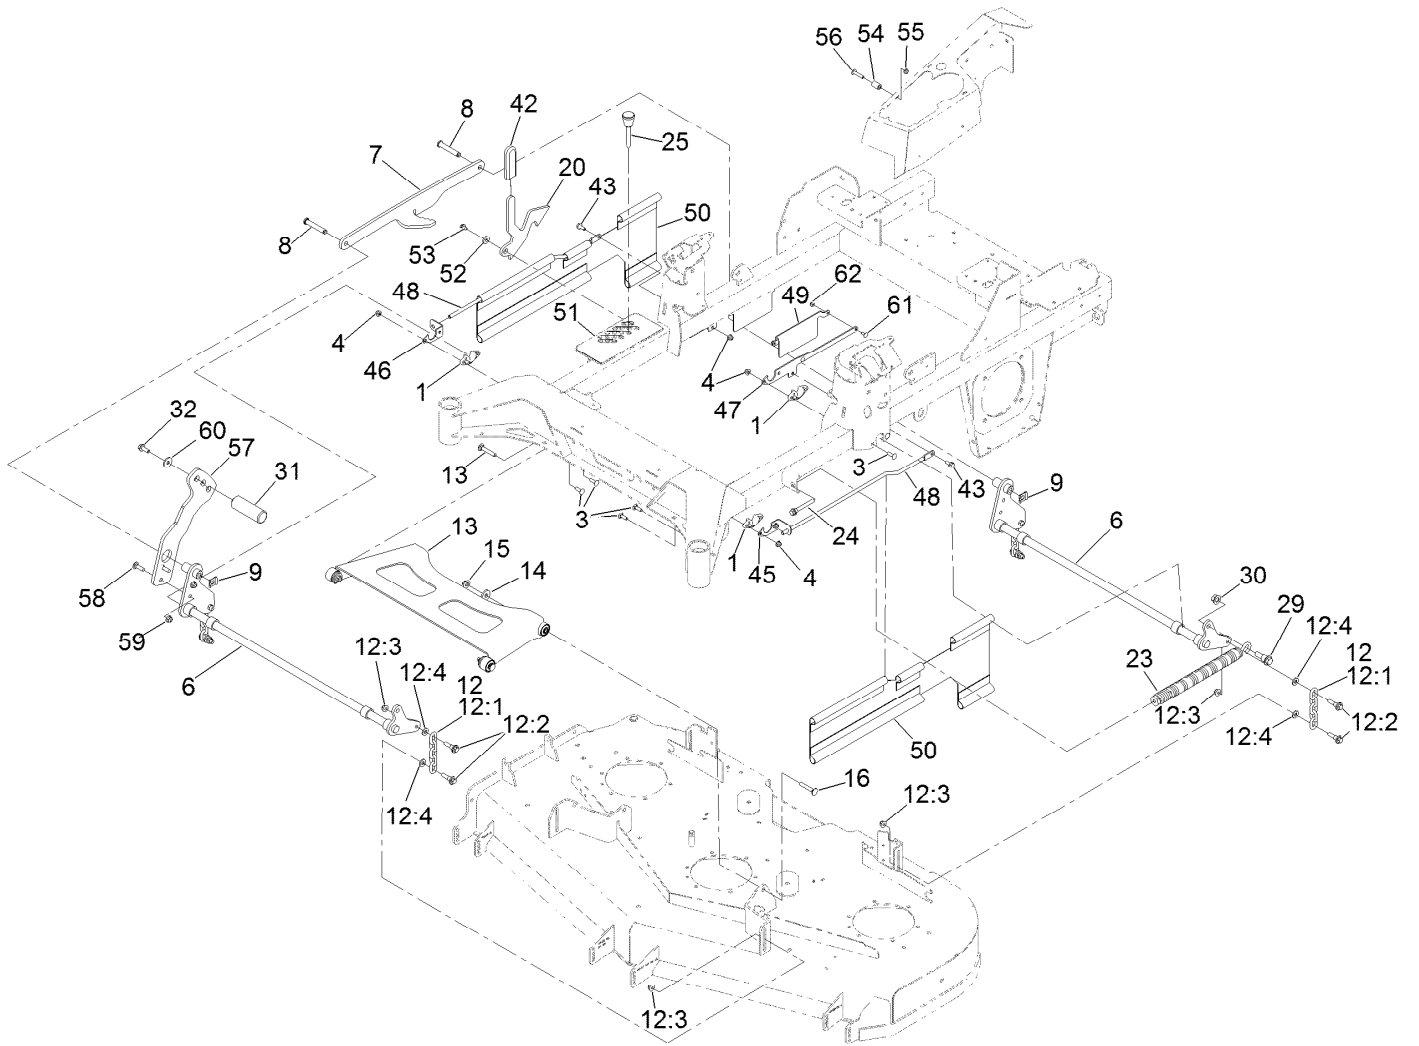

Deck Lift Assembly

Deck Lift Assembly (continued)

<i>Ref.</i>	<i>Part Number</i>	<i>Qty.</i>	<i>Description</i>	<i>Ref.</i>	<i>Part Number</i>	<i>Qty.</i>	<i>Description</i>
1	115-5065	4	Bushing-Flange	32	3234-42	1	Screw-HHF
3	3230-22	8	Screw-CARR	42	132-4749	1	Grip-Lever
4	104-8300	10	Nut-HF, NI	43	3234-47	2	Screw-HHF
6	140-4975-03	2	Deck Lift Shaft ASM [black]	45	140-4918	1	Bracket-Mount, Upper Front (LH)
7	126-4639-03	1	Link-Lift	46	140-4919	1	Bracket-Mount, Upper Front (RH)
8	126-9181	2	Pin-Clevis	47	145-1275	2	Bracket-Mounting, Upper
9	138-8491	2	Clip-Pin	48	126-7760	2	Rod-Support, Upper
12	126-8877	4	Deck Chain ASM	49	145-1276-03	2	Bracket-Flag
12:1	1-633447	1	Chain-Lift, Deck	50	126-8561	2	Guard-Side
12:2	130-0742	2	Bolt-Shoulder	51	140-4927	1	Decal-HOC, Mm
12:3	104-8301	2	Nut-HF, NI	52	104-7658	1	Spacer
12:4	43-0940	2	Spacer	53	9266934	1	Screw
13	140-1179	1	ASM-Deck Strut W/ Bushings	54	114-2754	1	Spacer
14	1-373034	2	Washer	55	3296-47	1	Nut-Lock,NI
15	109-6658	2	Nut-Flange, NI	56	126-7439	1	Screw-Torx
16	3231-7	2	Screw-CARR	57	144-2699-03	1	Arm-Deck Lift [black]
20	140-1249	1	Plate-Transport Lock	58	3231-25	2	Bolt-CARR
23	116-0886	1	Spring-Extension	59	104-8301	2	Nut-HF, NI
24	92-7674	1	Bolt-Shoulder	60	2844	1	Washer
25	126-5401	1	Pin-HOC	61	3229-11	4	Screw-CARR
29	116-0780	1	Screw-Shoulder, HHF	62	104-7201	4	Nut-HF, NI
30	99-5107	1	Nut-Lock				
31	140-4959	1	Pedal-Foot Lift