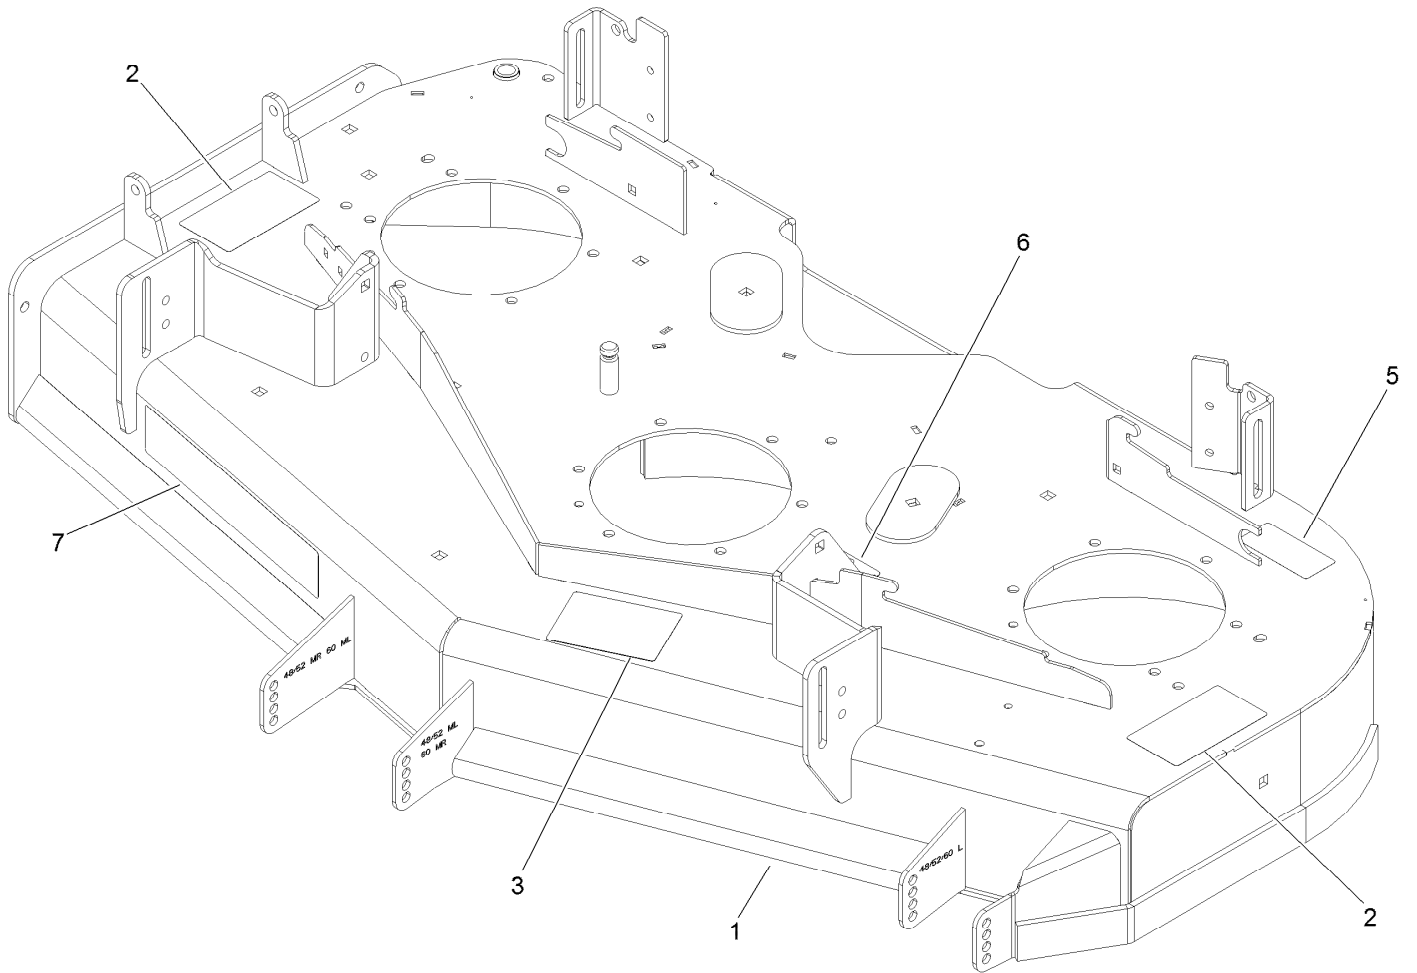

Deck Decal Assembly No. 144-6586

Deck Decal Assembly No. 144-6586 (continued)

<i>Ref.</i>	<i>Part Number</i>	<i>Qty.</i>	<i>Description</i>	<i>Ref.</i>	<i>Part Number</i>	<i>Qty.</i>	<i>Description</i>
1		1	Deck ASM W/Decals 48 ●	5	116-8283	1	Decal-Torque, Bolt
2	117-3848	2	Decal-Danger	6	109-6035	1	Decal-Routing, Belt
3	127-0326	1	Decal-Scalp, Anti	7	107-1690	1	Decal

● Not serviced separately