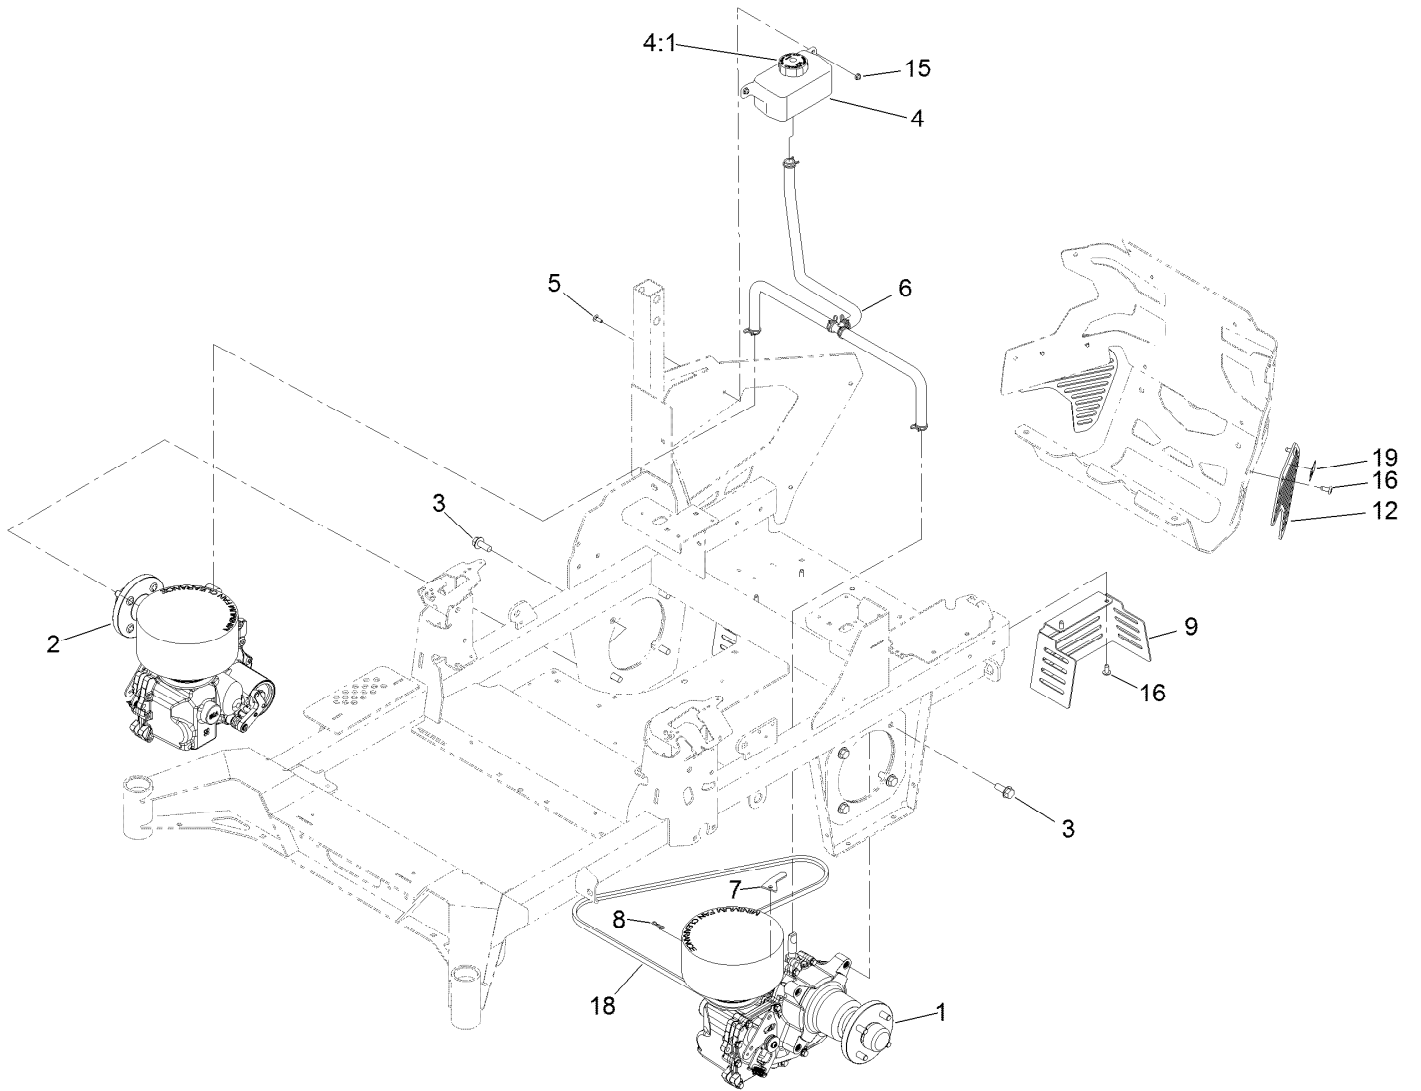

Hydraulic Drive Assembly

Hydraulic Drive Assembly (continued)

<i>Ref.</i>	<i>Part Number</i>	<i>Qty.</i>	<i>Description</i>	<i>Ref.</i>	<i>Part Number</i>	<i>Qty.</i>	<i>Description</i>
1	139-1074	1	LH Transaxle ASM	8	119-1415	2	Pin-Cotter, Locking
2	139-1075	1	RH Transaxle ASM	9	145-1949-03	1	Guard-Clutch [black]
3	3234-38	8	Screw-HHF	12	144-6591-03	2	Guard-Muffler, Te
4	119-9908	1	Hydraulic Reservoir ASM	15	104-7201	2	Nut-HF, NI
4:1	109-3320	1	Cap-Reservoir, HYD	16	138-9753	8	Screw
5	3229-28	2	Screw-CARR	18	140-7994	1	Belt-V
6	140-1225	1	ASM-Hose, Hydraulic	19	106-5517	2	Decal-Warning
7	139-8091	2	Plate-Lever, Bypass