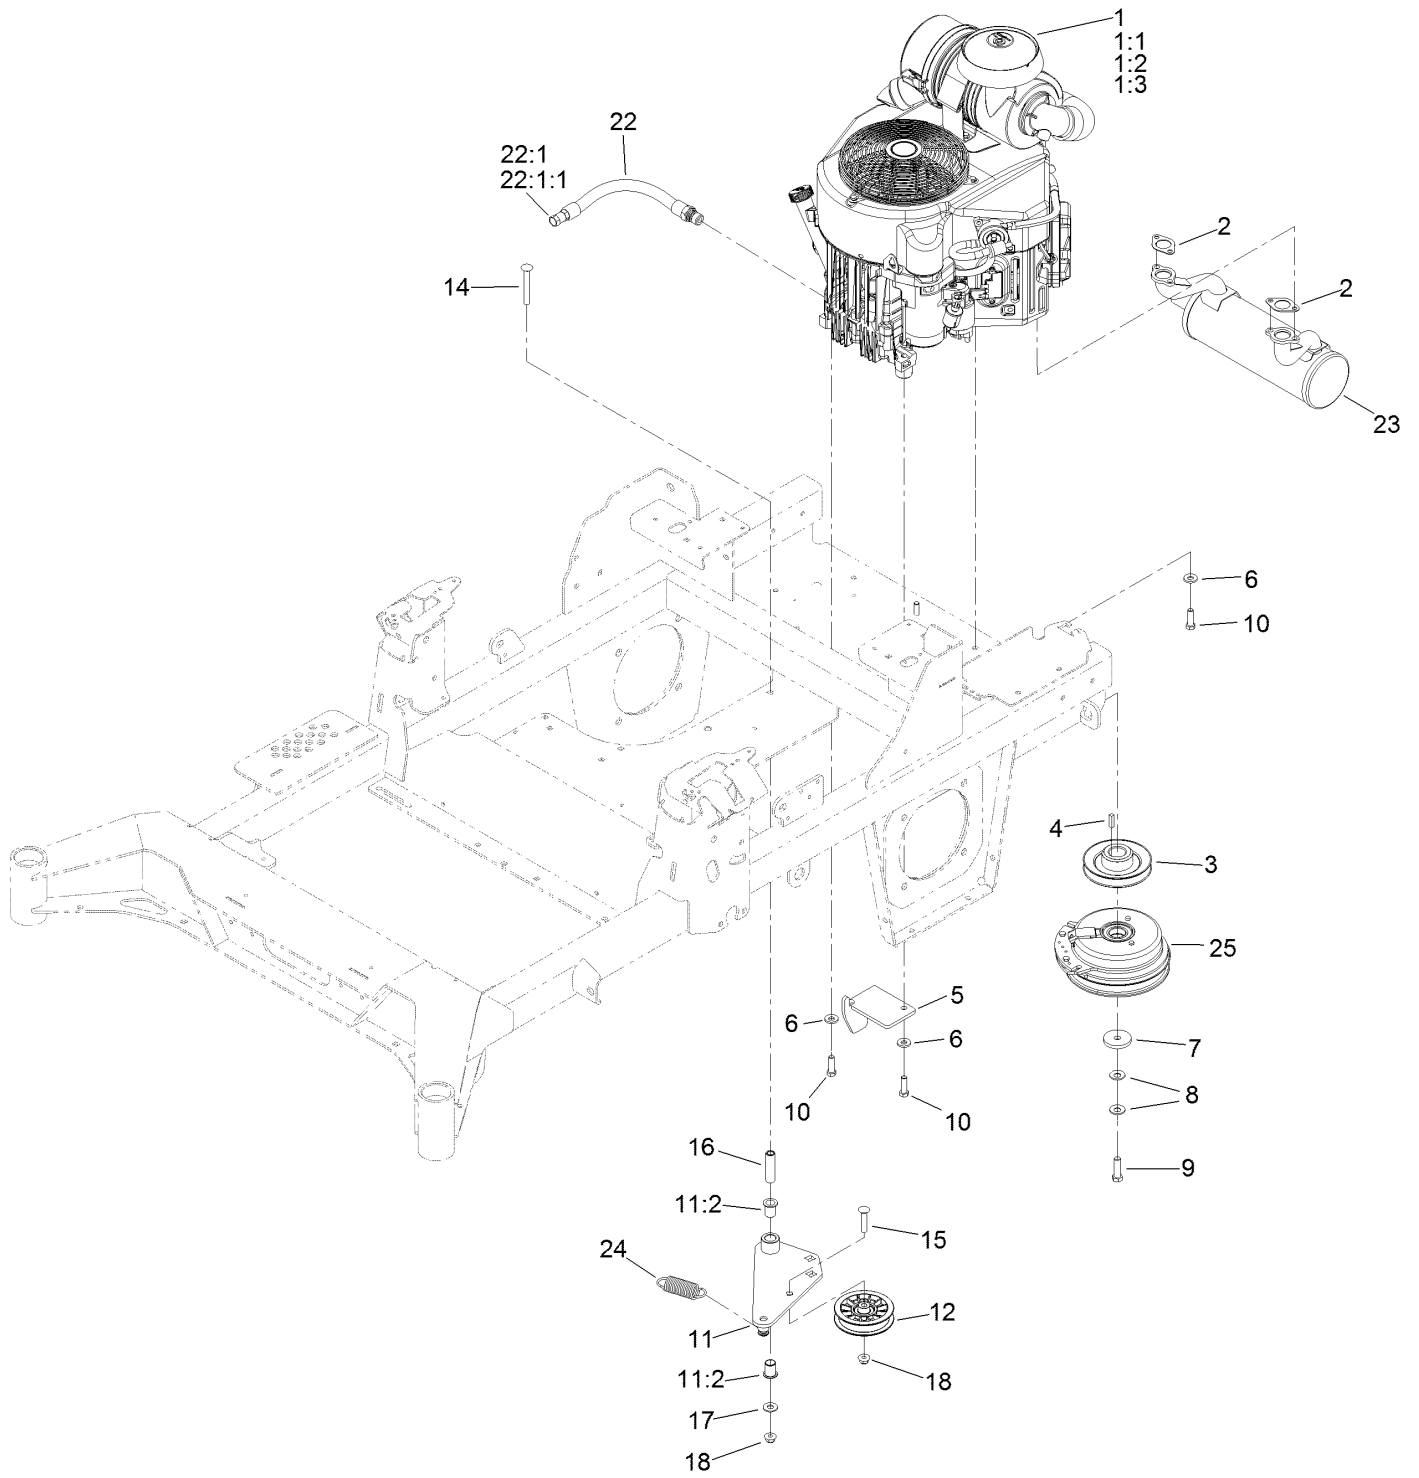

Engine, Clutch and Muffler Assembly

Engine, Clutch and Muffler Assembly (continued)

<i>Ref.</i>	<i>Part Number</i>	<i>Qty.</i>	<i>Description</i>	<i>Ref.</i>	<i>Part Number</i>	<i>Qty.</i>	<i>Description</i>
1	137-9245	1	Engine - Kawasaki	10	323-7	4	Screw-HH
1:1		1	Kawasaki 49065-7007	11	144-2671	1	Idler Arm ASM
			Engine Oil Filter ■▲	11:2	138-2573	2	Bushing-Flange
1:2		1	Kawasaki 11013-7044	12	116-2456	1	Pulley-Flat Idler
			Engine Air Filter ■▲	14	3231-42	1	Screw-CARR
1:3		1	Kawasaki 11013-7045	15	3231-29	1	Screw-CARR
			Safety Filter ■▲	16	139-6690	1	Bushing, Idler Pivot
2	1-653313	2	Gasket-Exhaust	17	3256-4	1	Washer-Flat
3	139-6702	1	Sheave, W/Hub	18	104-8301	2	Nut-HF, NI
4	1-807259	1	Key	22	116-4924	1	Engine Oil Drain Hose ASM
5	140-1190	1	Anchor-Clutch	22:1	353-508	1	Plug-HH ●
6	98-5975	4	Washer-Belleville	22:1:1	237-42	1	O-Ring
7	109-6919	1	Washer-Clutch	23	126-4360	1	Muffler
8	1-603610	2	Washer-Spring	24	1-653331	1	Spring-Idler
9	109-9761	1	Screw-HH	25	116-1947	1	Clutch

● Torque to 24-26 ft-lb
▲ Obtain parts from www.kawpower.com

■ Not serviced separately