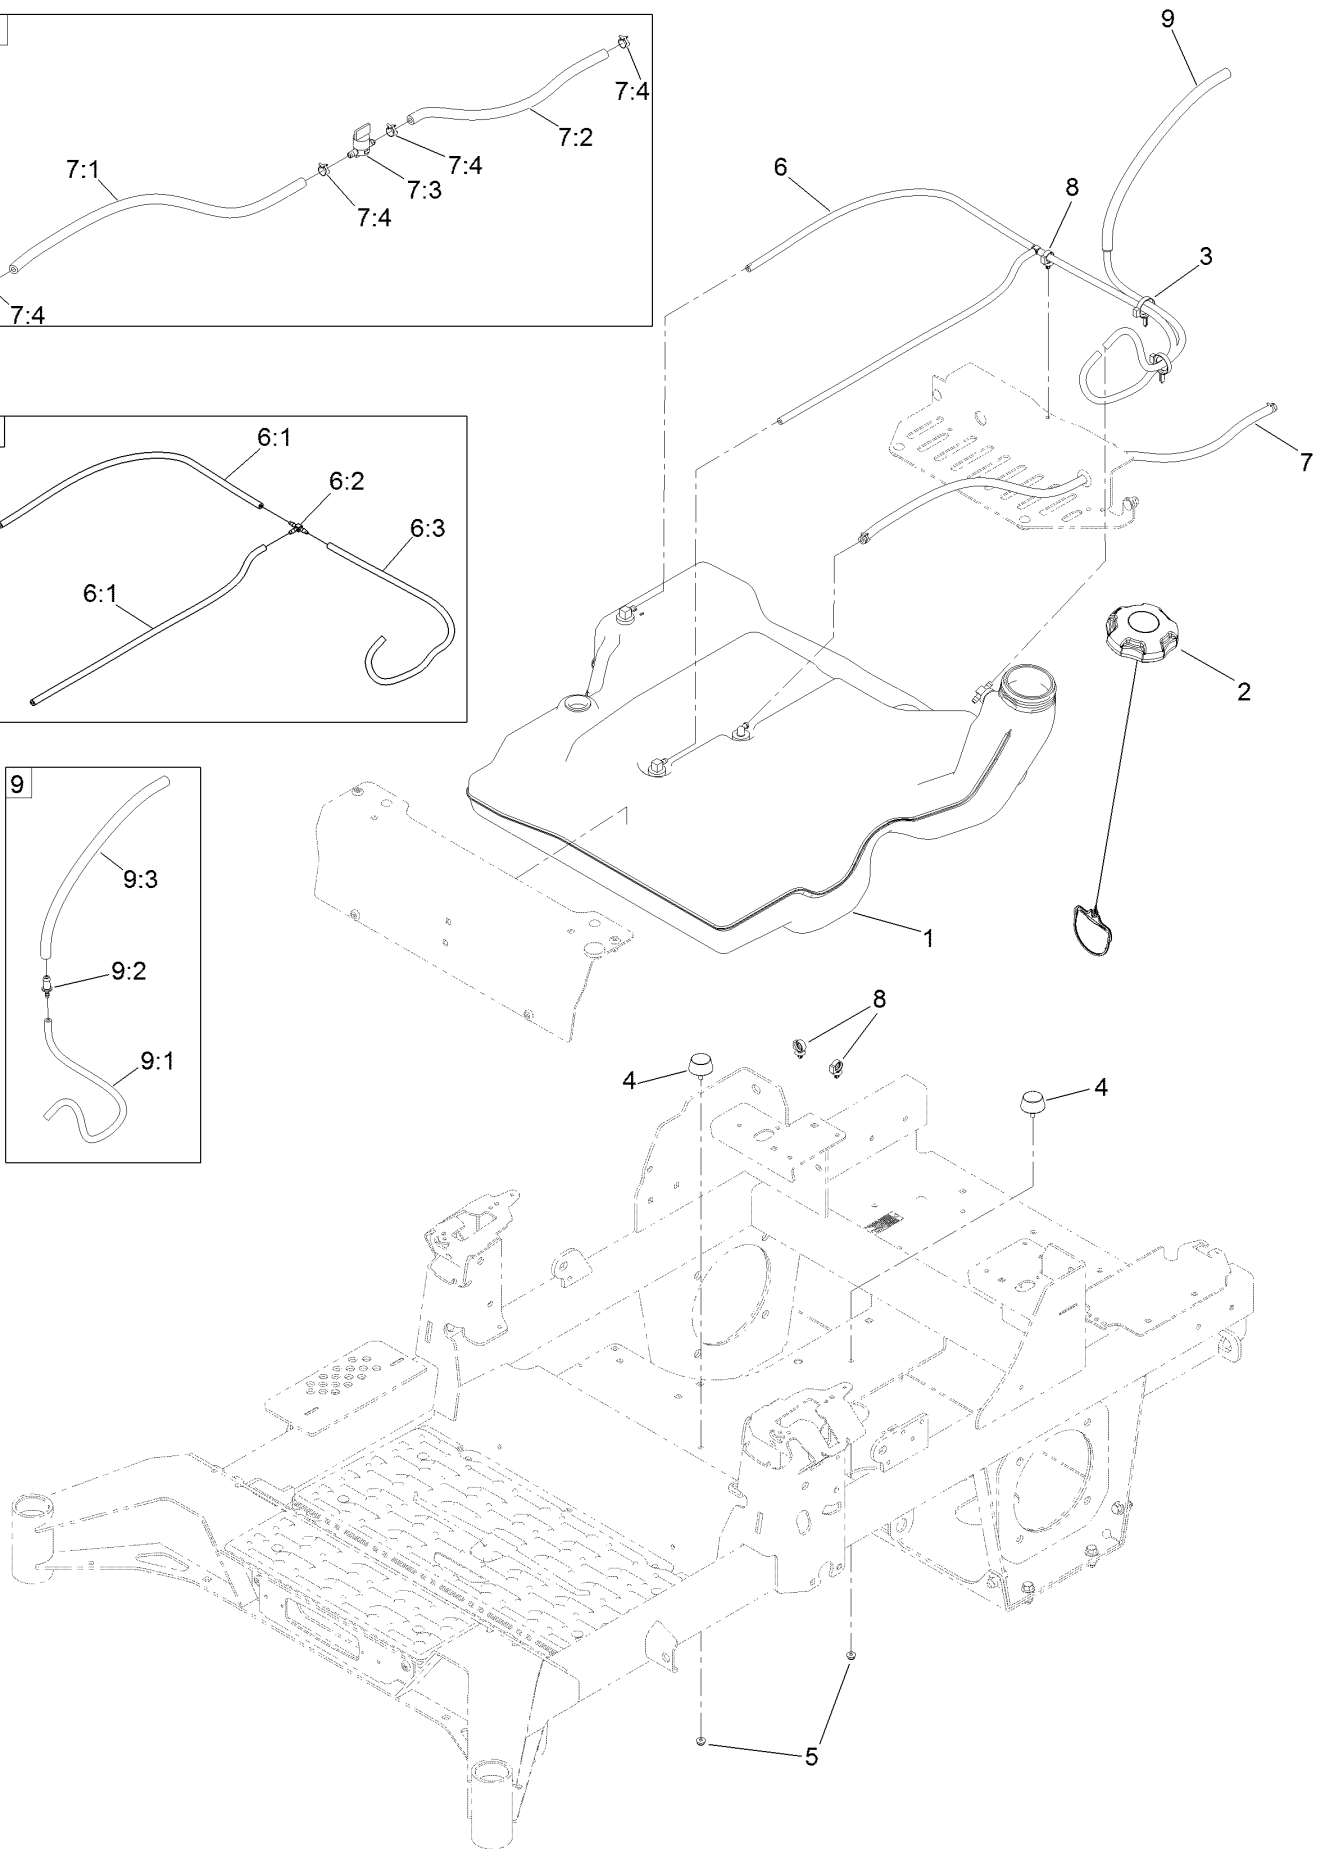

Fuel System Assembly

Fuel System Assembly (continued)

<i>Ref.</i>	<i>Part Number</i>	<i>Qty.</i>	<i>Description</i>	<i>Ref.</i>	<i>Part Number</i>	<i>Qty.</i>	<i>Description</i>
1	139-6722	1	Fuel Tank ASM	7:1	109-0298	1	Line-Fuel
2	135-4801	1	Cap-Fuel, Ratcheting	7:2	114-3766	1	Hose-Fuel
3	104-2490	2	Clamp-Hose	7:3	1-603770	1	Valve-Fuel
4	131-8834	2	Bumper	7:4	2412-98	4	Clamp-Hose
5	104-7201	2	Nut-HF, NI	8	126-5523	3	Clip
6	139-8067	1	Vent Hose ASM	9	140-4957	1	ASM-Fuel Vent
6:1	138-3152	2	Hose-Vent	9:1	138-3152	1	Hose-Vent
6:2	120-2234	1	Fitting-Tee	9:2	116-4630	1	Fitting-Orifice, Straight
6:3	140-4956	1	Hose-Fuel	9:3	116-4344	1	Hose-Fuel
7	139-8068	1	Fuel Hose ASM