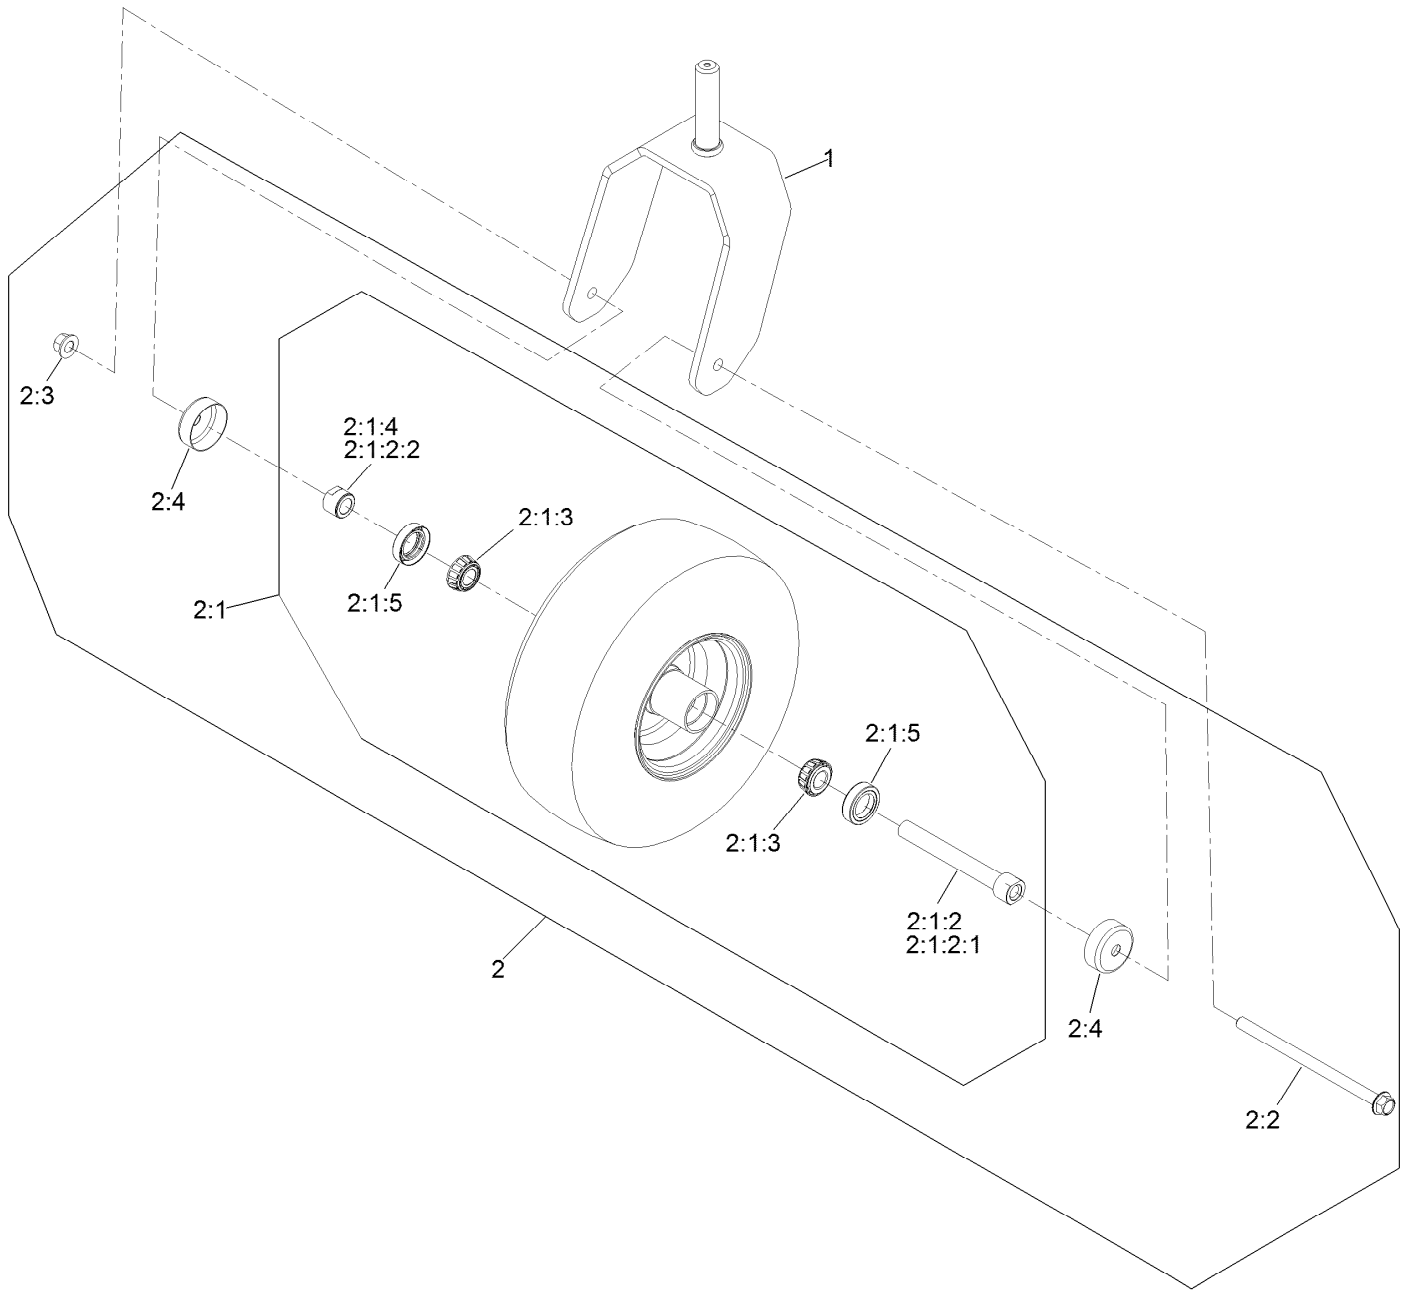

Caster Wheel Assembly (continued)

<i>Ref.</i>	<i>Part Number</i>	<i>Qty.</i>	<i>Description</i>	<i>Ref.</i>	<i>Part Number</i>	<i>Qty.</i>	<i>Description</i>
1		2	ASM-Front Caster W/Fork ●	4	3256-68	2	Washer-Flat
2	109-3678	4	Bearing-Ball	5	3234-5	2	Screw-HHF
3	126-5897	2	Spring	6	144-0375	2	Cap, Grease

● Not serviced separately

Caster and Wheel Assembly