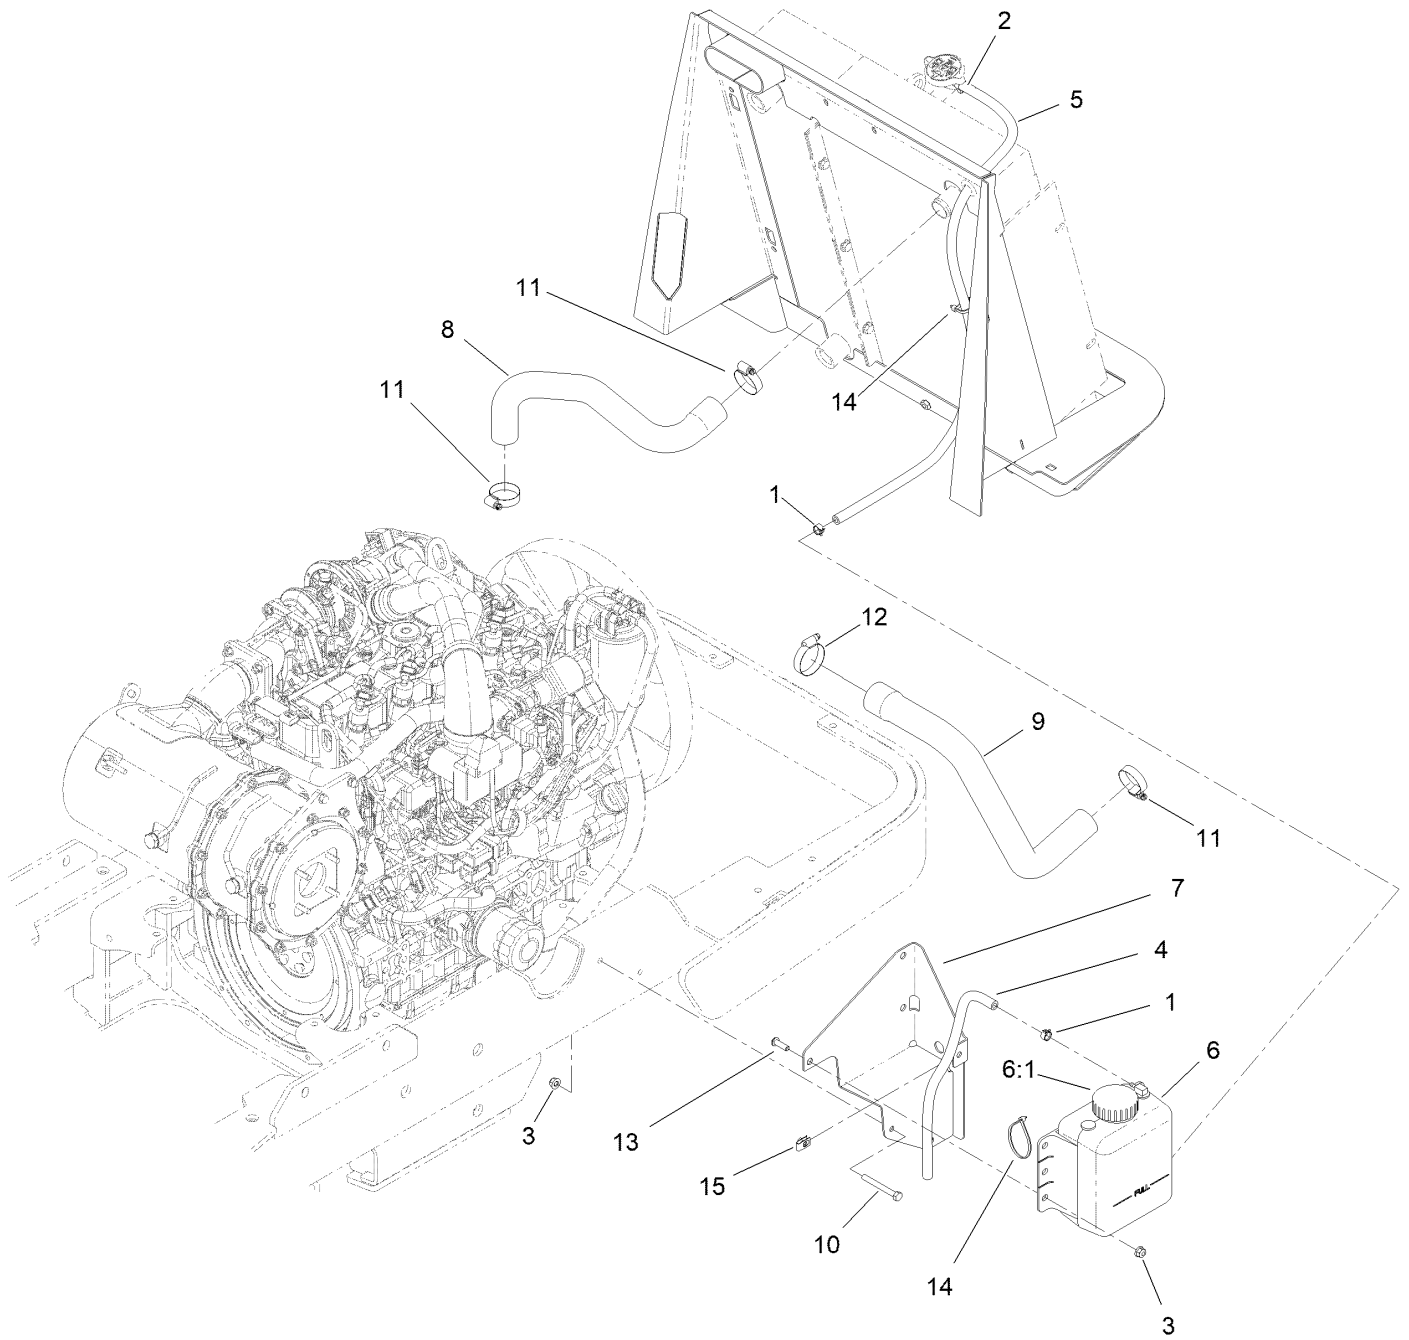

Engine Cooling and Hose Assembly

Engine Cooling and Hose Assembly (continued)

<i>Ref.</i>	<i>Part Number</i>	<i>Qty.</i>	<i>Description</i>	<i>Ref.</i>	<i>Part Number</i>	<i>Qty.</i>	<i>Description</i>
1	92-2379	2	Clamp-Hose	8	136-5178	1	Hose-Coolant, Upper
2	2412-108	1	Clamp-Worm	9	136-5179	1	Hose-Coolant, Lower
3	104-8300	5	Nut-HF, NI	10	322-13	2	Screw-HH
4	110-4109	1	Hose-Fuel	11	2412-111	3	Clamp-Hose, W/Liner
5	110-4114	1	Hose-Fuel	12	2412-3	1	Clamp-Hose
6	120-5571	1	Coolant Reservoir ASM	13	3274-104	3	Screw-HSBH
6:1	87-7050	1	Cap-Reservoir	14	3290-378	2	Tie-Cable
7	136-5171-01	1	Bracket-Bottle	15	107069	1	Clip