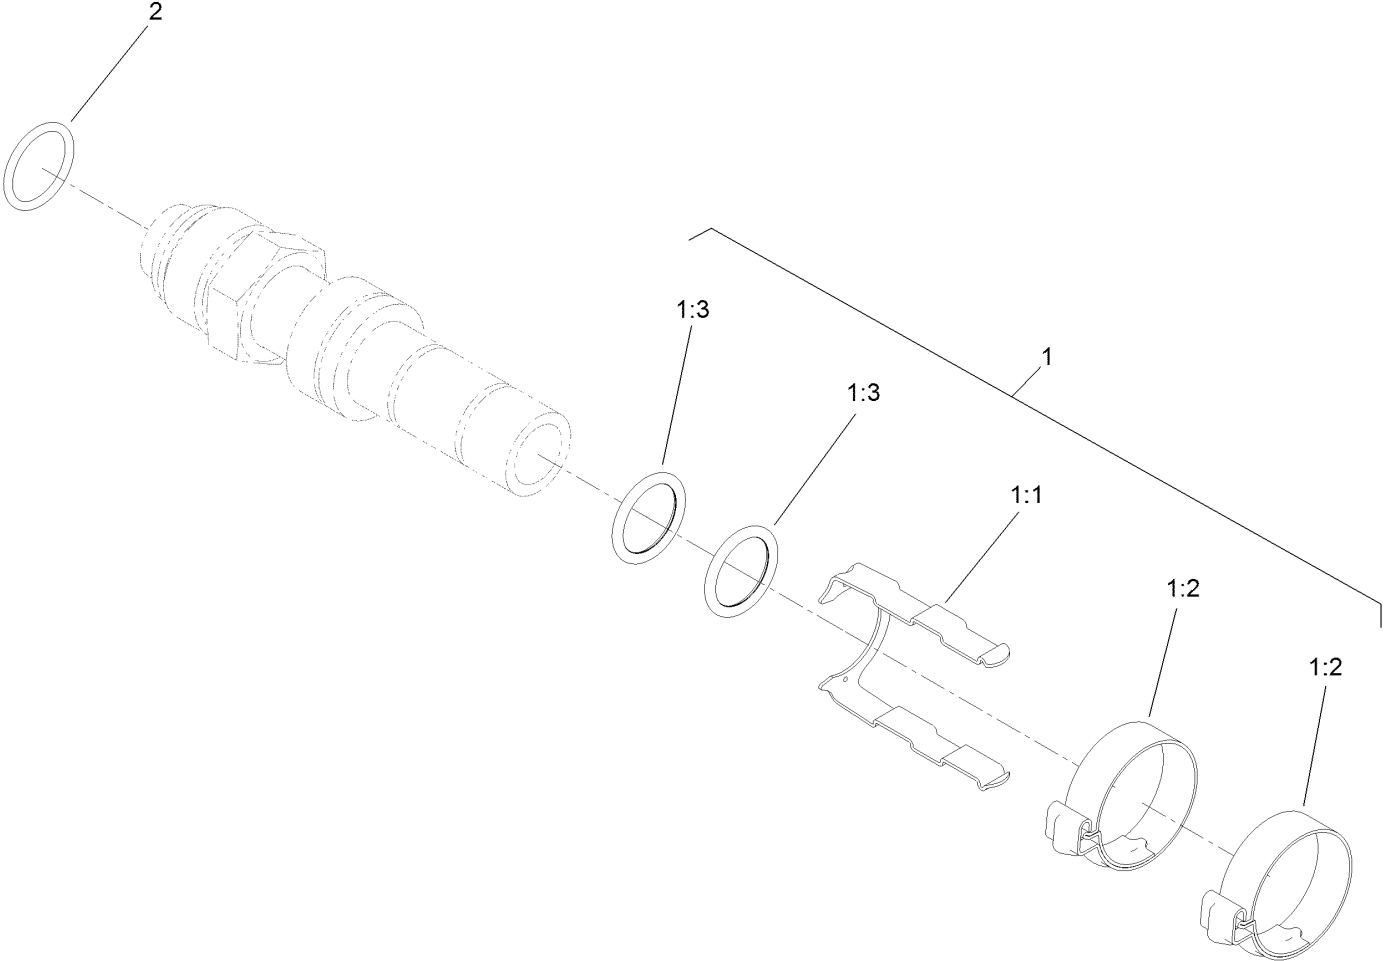

Straight Male Fitting Assembly No. 130-5944

Straight Male Fitting Assembly No. 130-5944 (continued)

<i>Ref.</i>	<i>Part Number</i>	<i>Qty.</i>	<i>Description</i>
1	130-5775	1	Fitting Kit
1:1	130-5767	1	E-Z Clip
1:2	130-5771	2	E-Z Clip