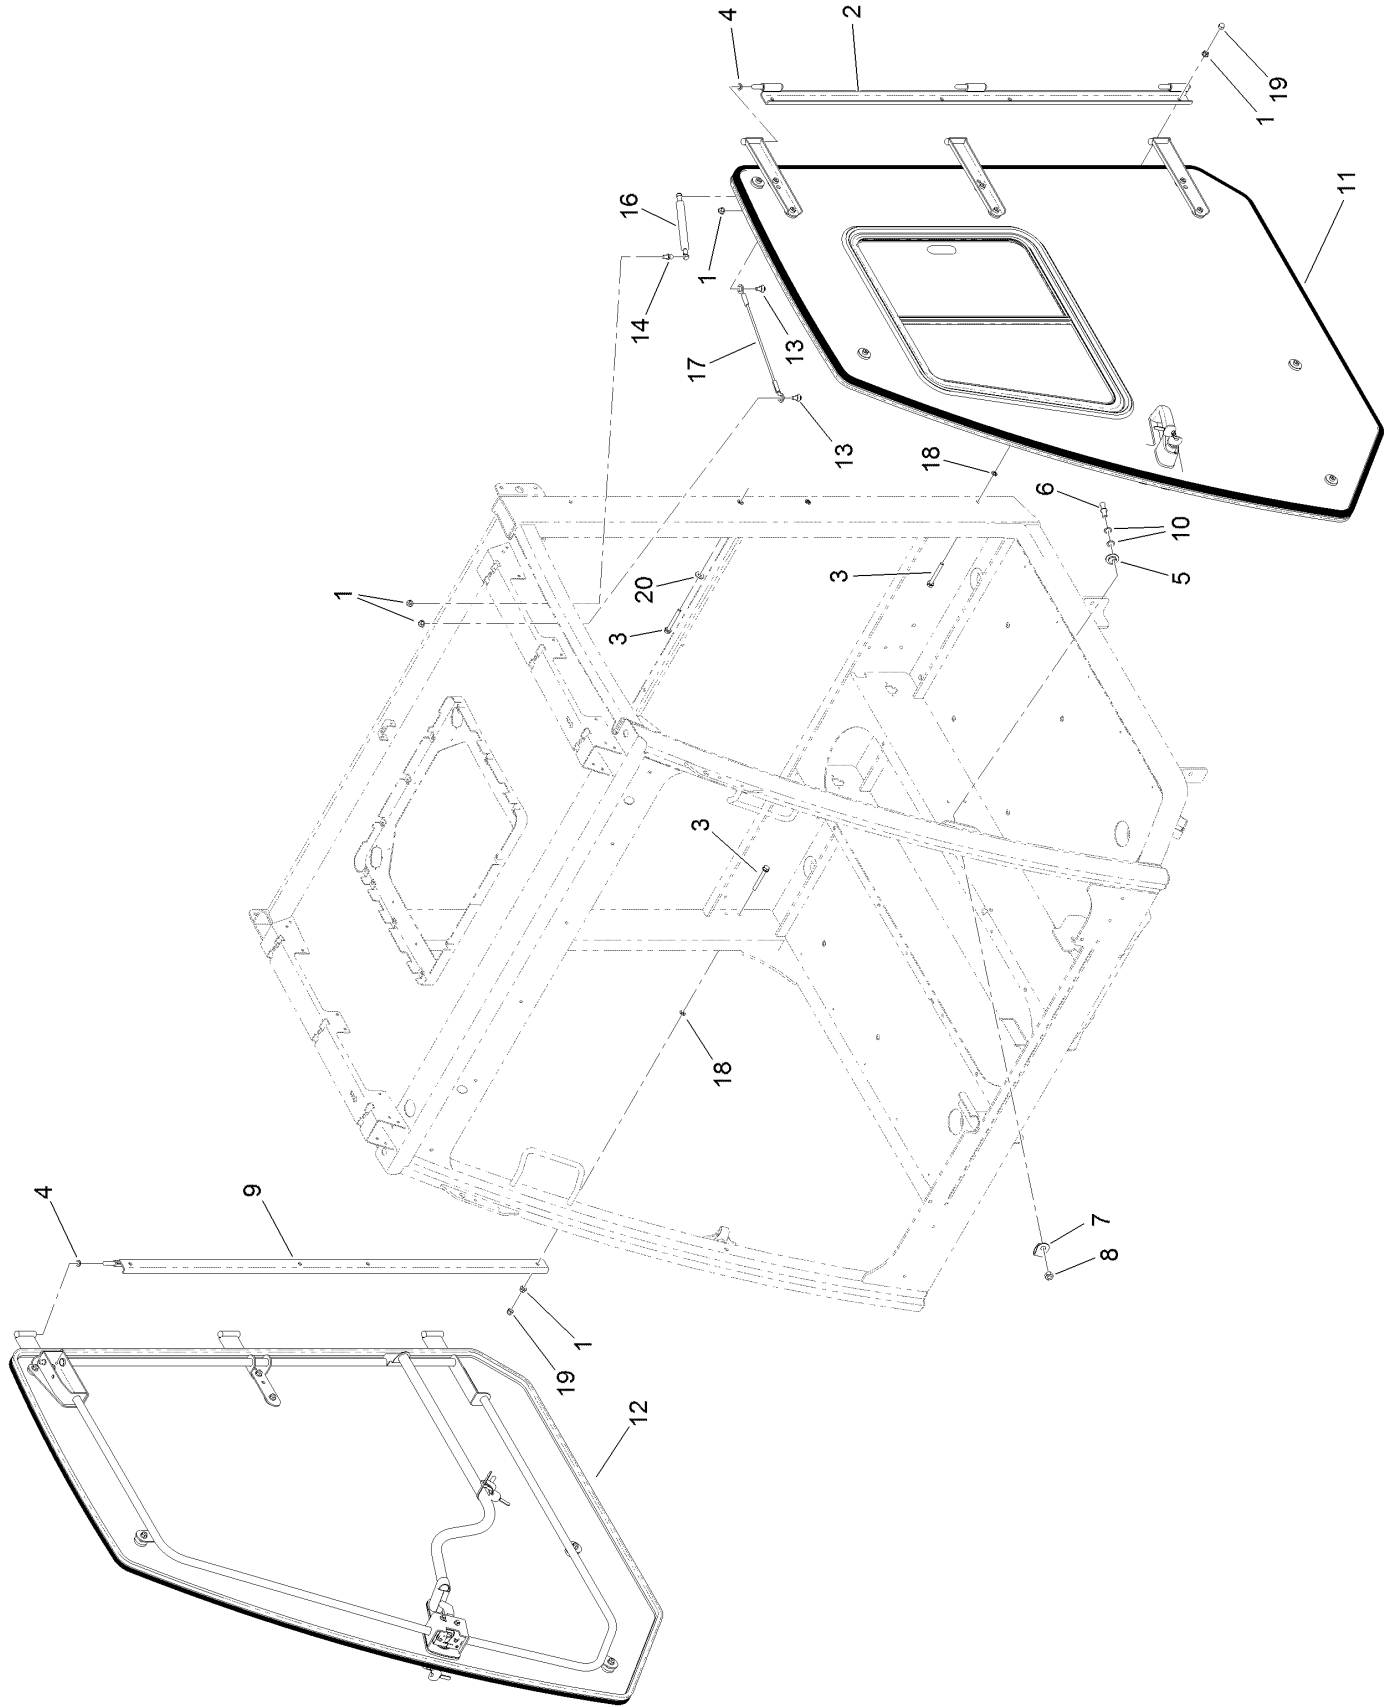

● Not serviced separately

Windshield Assembly No. 137-1278

Windshield Assembly No. 137-1278 (continued)

<i>Ref.</i>	<i>Part Number</i>	<i>Qty.</i>	<i>Description</i>
6	137-1220	1	Trim-Windshield

Door Assembly