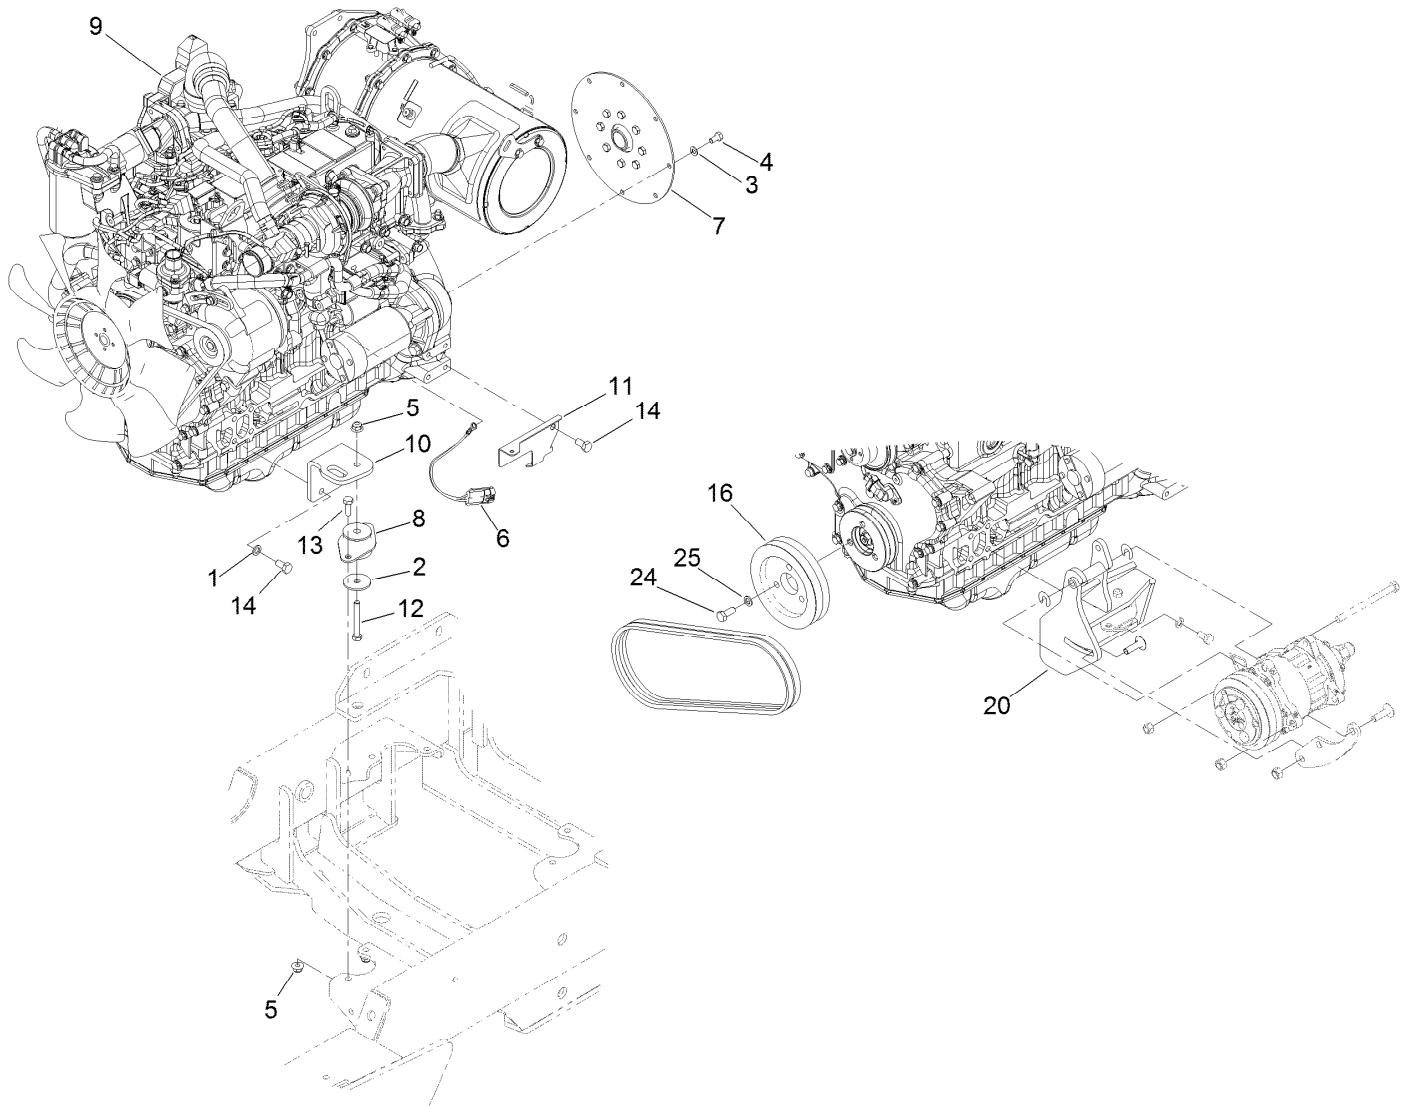

Engine Assembly

Engine Assembly (continued)

<i>Ref.</i>	<i>Part Number</i>	<i>Qty.</i>	<i>Description</i>	<i>Ref.</i>	<i>Part Number</i>	<i>Qty.</i>	<i>Description</i>
1	48-9590	4	Washer-Lock	10	132-6304-0P	1	Bracket-Engine
2	63-7400	1	Washer-Rebound	11	133-7894	1	Bracket-Wire, LH
3	87-7510	8	Washer-Flat	12	323-13	1	Screw-HH
4	99-5132	8	Bolt	13	323-6	2	Screw-HH
5	104-8301	3	Nut-HF, NI	14	33115-020	5	Screw-HH
6	108-9470	1	Harness-Wire, Fusible Link	16	138-3783	1	Pulley
7	120-4176	1	Coupling-Spring, Flywheel	20	138-3759	1	Compressor Mount ASM
8	131-1821	1	Mount-Engine	24	33115-025	3	Screw-HH
9	138-8198	1	Engine-Yanmar	25	48-9590	3	Washer-Lock