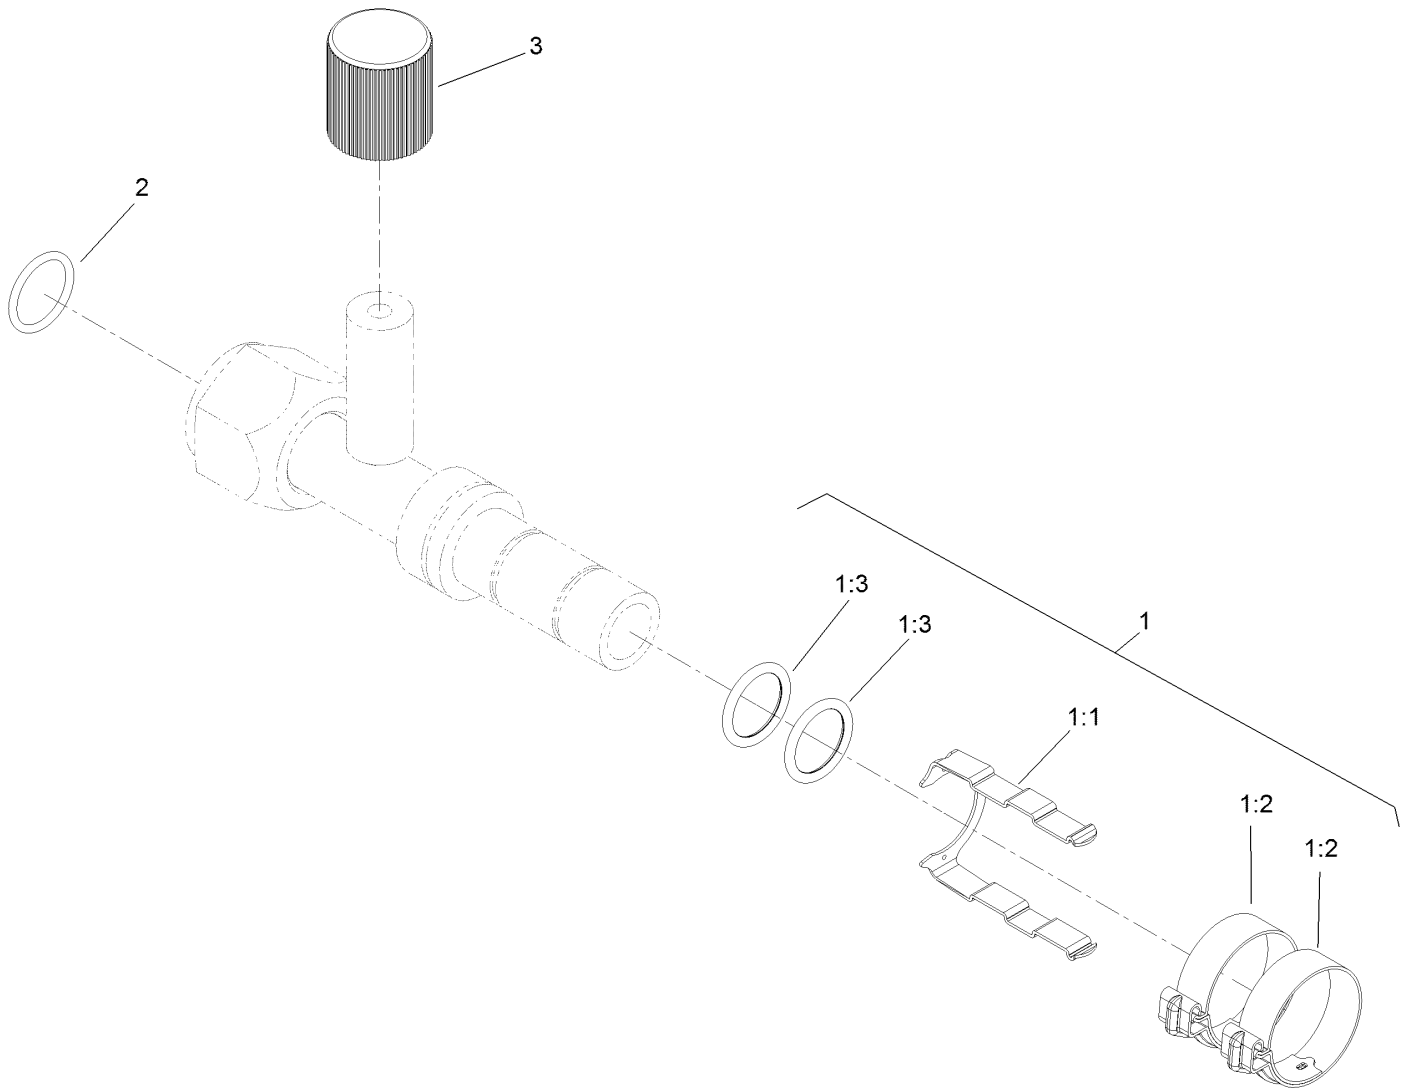

Straight Female Fitting Assembly No. 130-5755