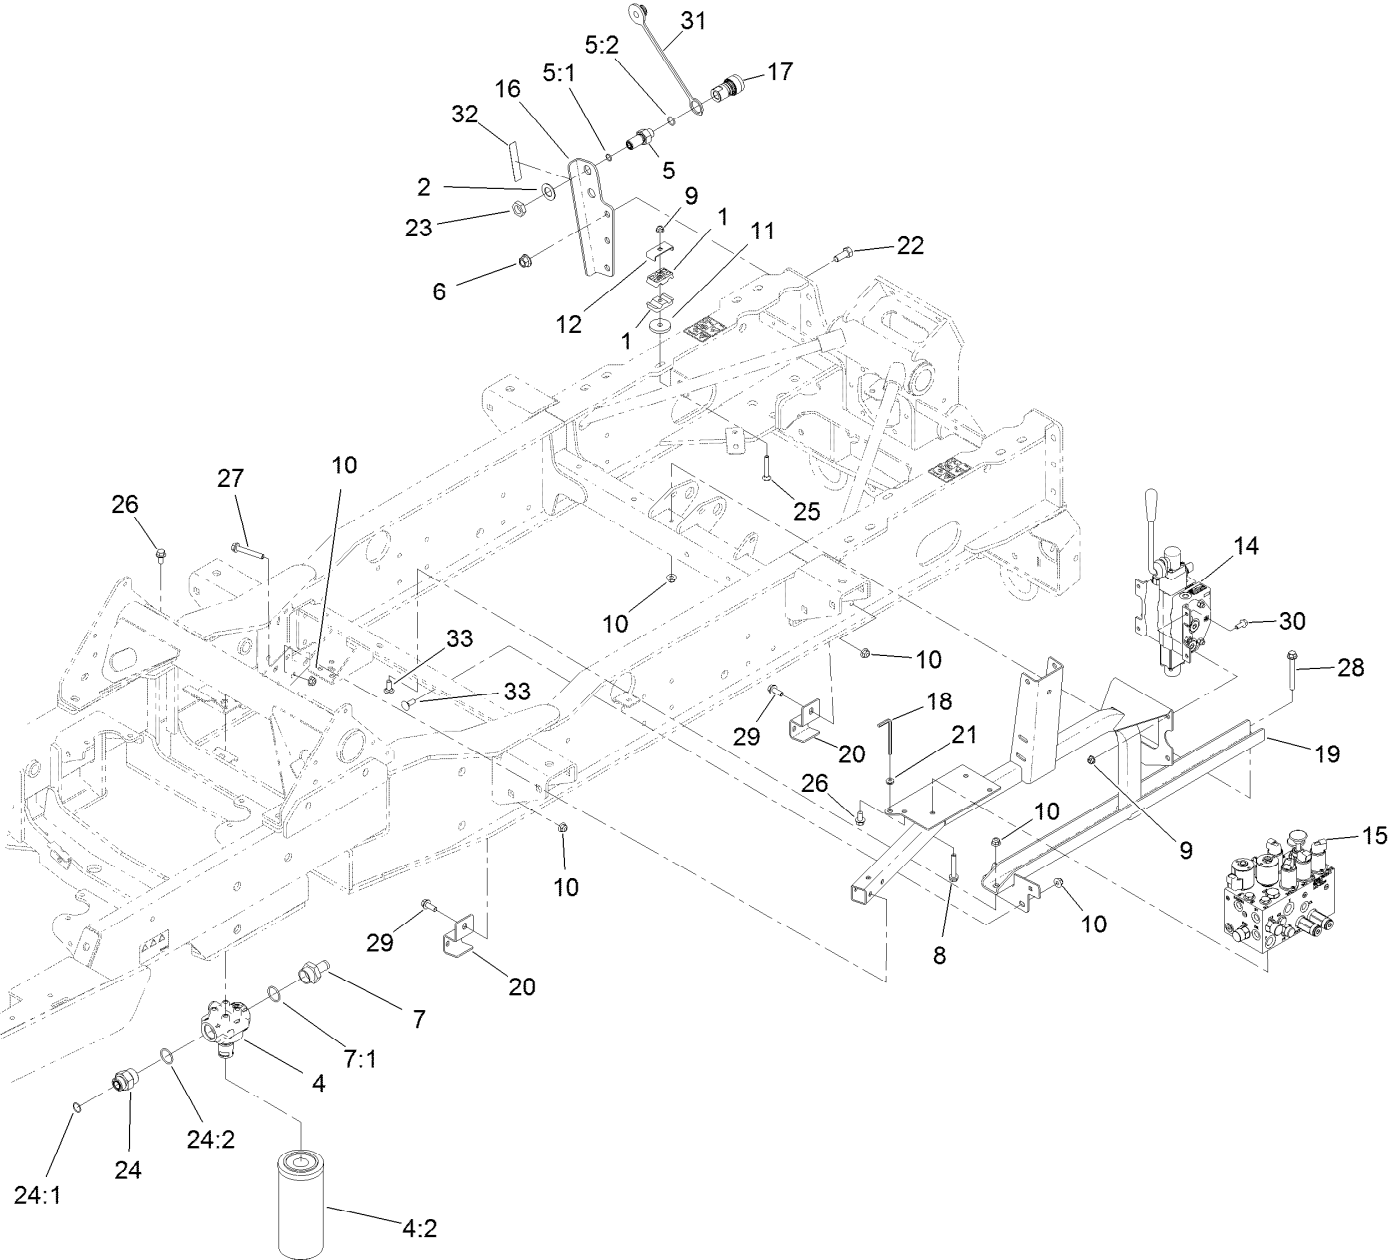

Manifold, Filter and Auxiliary Valve Assembly

Manifold, Filter and Auxiliary Valve Assembly (continued)

<i>Ref.</i>	<i>Part Number</i>	<i>Qty.</i>	<i>Description</i>	<i>Ref.</i>	<i>Part Number</i>	<i>Qty.</i>	<i>Description</i>
1	56-7976	2	Clamp-Tube	18	136-5288	1	Wrench-Hexagon
2	69-8930	2	Washer	19	136-5340-0P	1	Manifold Support ASM [primed]
4	139-1010	1	Filter Head ASM	20	136-9718-0P	2	Support-Hose
4:2	94-2621	1	Element-Filter	21	136-9976	1	Grommet
5	98-9907	2	Union-Bulkhead	22	325-5	2	Screw-HH
5:1	237-30	1	O-Ring	23	340-127	2	Nut-Bulkhead
5:2	237-79	1	O-Ring	24	340-91	1	Fitting-STR
6	99-5107	2	Nut-Lock	24:1	237-58	1	O-Ring
7	99-6932	1	Fitting-STR	24:2	237-146	1	O-Ring
7:1	237-117	1	O-Ring	25	3230-7	1	Bolt-CARR
8	100-2592	1	Screw-HHF	26	3234-1	7	Screw-HHF
9	104-8300	5	Nut-HF, NI	27	3234-39	2	Screw-HHF
10	104-8301	8	Nut-HF, NI	28	3234-41	1	Screw-HHF
11	110-9981	1	Washer-Plain	29	3234-42	2	Screw-HHF
12	119-1419	1	Plate-Clamp	30	3234-47	4	Screw-HHF
14	131-5637	1	Valve-Aux	31	T56152150	2	Plug-Quick Connect
15	131-5639	1	Manifold ASM	32	138-4135	1	Decal-HYD, Remote
16	131-5668-03	1	Plate-Bulkhead, Rear	33	3231-2	3	Bolt-CARR
17	133-7827	2	Coupler-Quick Connect