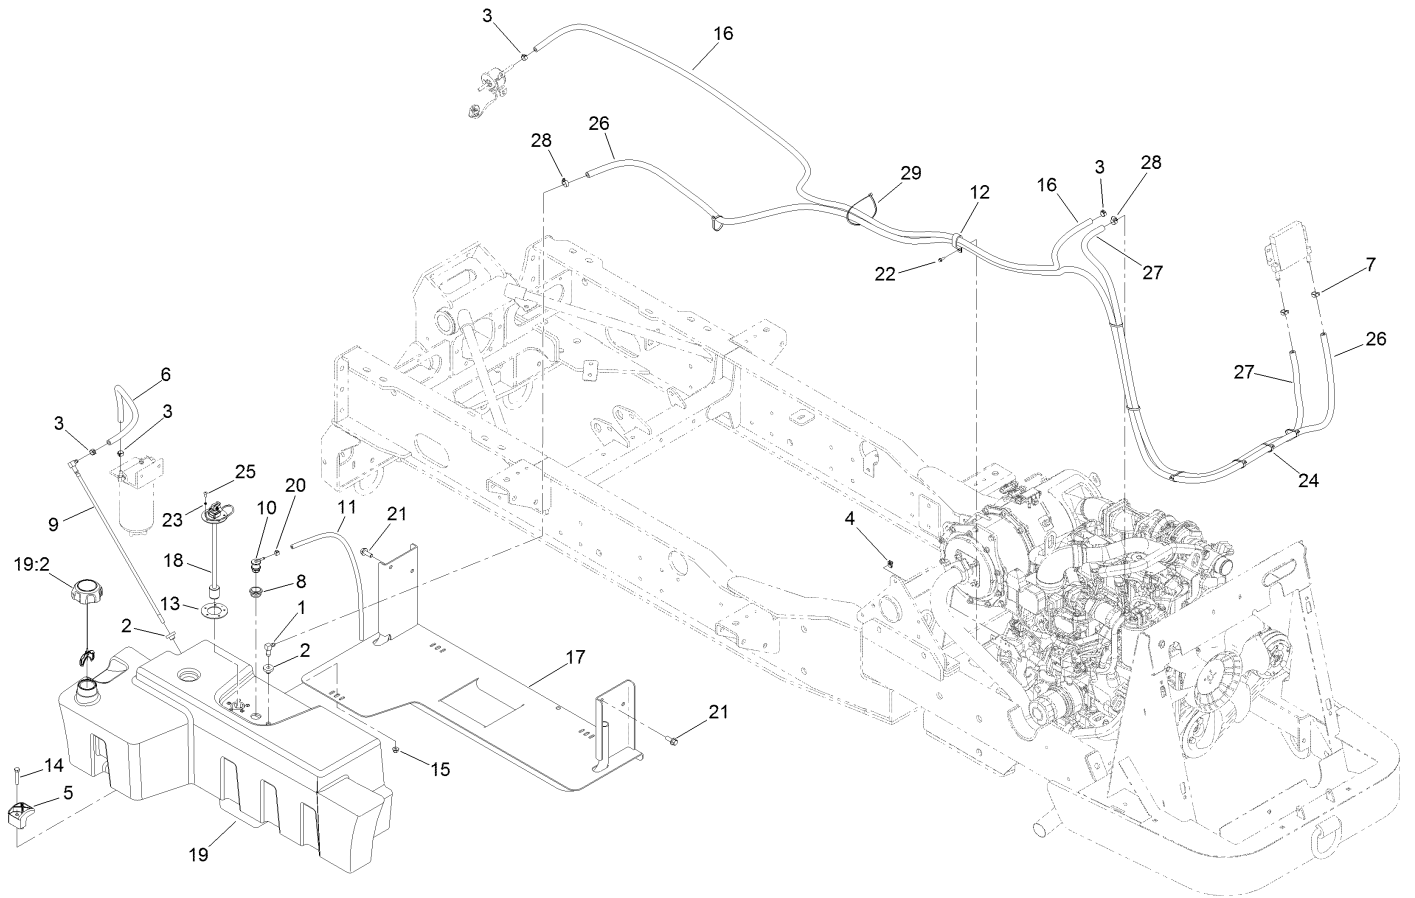

Fuel Tank and Line Assembly

Fuel Tank and Line Assembly (continued)

<i>Ref.</i>	<i>Part Number</i>	<i>Qty.</i>	<i>Description</i>	<i>Ref.</i>	<i>Part Number</i>	<i>Qty.</i>	<i>Description</i>
1	46-6550	1	Fitting-Elbow, 90 DEG	16	136-9708	1	Hose-Fuel
2	46-6560	2	Bushing	17	136-9730-03	1	Support-Tank
3	92-2379	4	Clamp-Hose	18	136-9739	1	Gauge-Fuel, Float
4	107069	1	Clip	19	136-9740	1	Fuel Tank ASM
5	107-4543	3	Clamp	19:2	138-3795	1	Fuel Cap ASM
6	110-4109	1	Hose-Fuel	20	2412-80	1	Clamp-Hose
7	103-1988	2	Clamp-Hose	21	3234-42	4	Screw-HHF
8	114-0284	1	Grommet	22	32105-15	1	Screw-HWH
9	114-3836	1	Pipe-Stand	23	3253-15	5	Washer-Lock
10	114-0285	1	Valve-Rollover	24	3290-378	9	Tie-Cable
11	119-8149	1	Hose-Fuel	25	32122-24	5	Screw-PTH
12	120-1959	1	Clamp	26	136-9978	1	Hose-Fuel
13	121-1707	1	Gasket-Fuel, Viton	27	136-9979	1	Hose-Fuel
14	125-7944	3	Screw-HH	28	2412-108	2	Clamp-Worm
15	130-6655	3	Nut-Flange, NI	29	3290-379	1	Tie-Cable