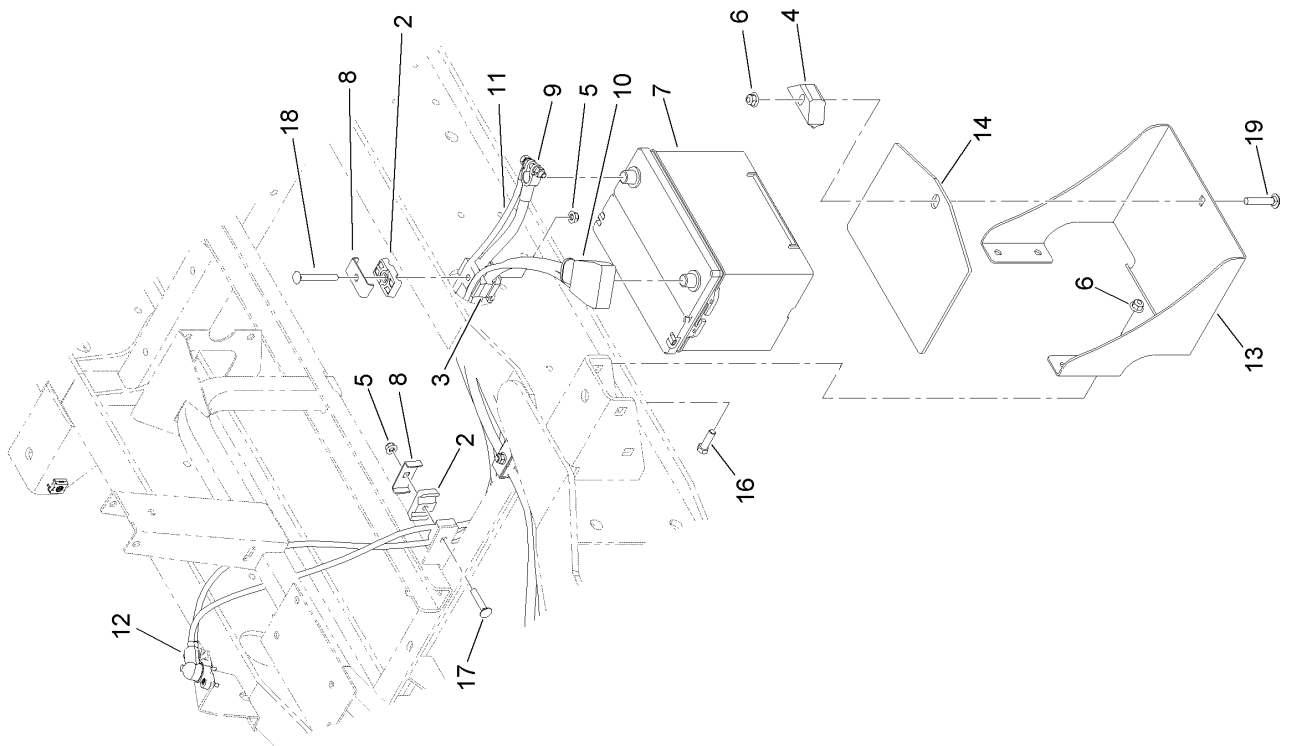

Battery Assembly

Battery Assembly (continued)

<i>Ref.</i>	<i>Part Number</i>	<i>Qty.</i>	<i>Description</i>	<i>Ref.</i>	<i>Part Number</i>	<i>Qty.</i>	<i>Description</i>
1	48-9590	1	Washer-Lock	14	136-5338	1	Mat-Battery
2	56-7972	4	Clamp-Tube	15	323-6	1	Screw-HH
3	56-7977	6	Clamp-Tube	16	323-7	4	Screw-HH
4	138-6335	1	Retainer-Battery	17	3230-5	2	Bolt-CARR
5	104-8300	4	Nut-HF, NI	18	3230-9	1	Screw-CARR
6	104-8301	6	Nut-HF, NI	19	3231-6	1	Screw-CARR
7	106-5190	1	Battery, 660 CCA W/O Electrolyte	20	3230-6	1	Bolt-CARR
8	119-1419	4	Plate-Clamp	21	3255-9	1	Washer-Lock
9	122-0709	1	Cable-Battery, Negative	22	3256-24	1	Washer-Flat
10	122-0710	1	Cable-Battery, Positive	23	3290-378	1	Tie-Cable
11	122-0969	1	Cable-Battery, Negative	24	33004-00	2	Nut-HF
12	122-0970	1	Cable-Battery, Positive	25	33115-020	1	Screw-HH
13	133-7817-01	1	Support-Battery	26	33003-00	1	Nut-HF
				27	122-0071	1	Cable-Battery, Positive