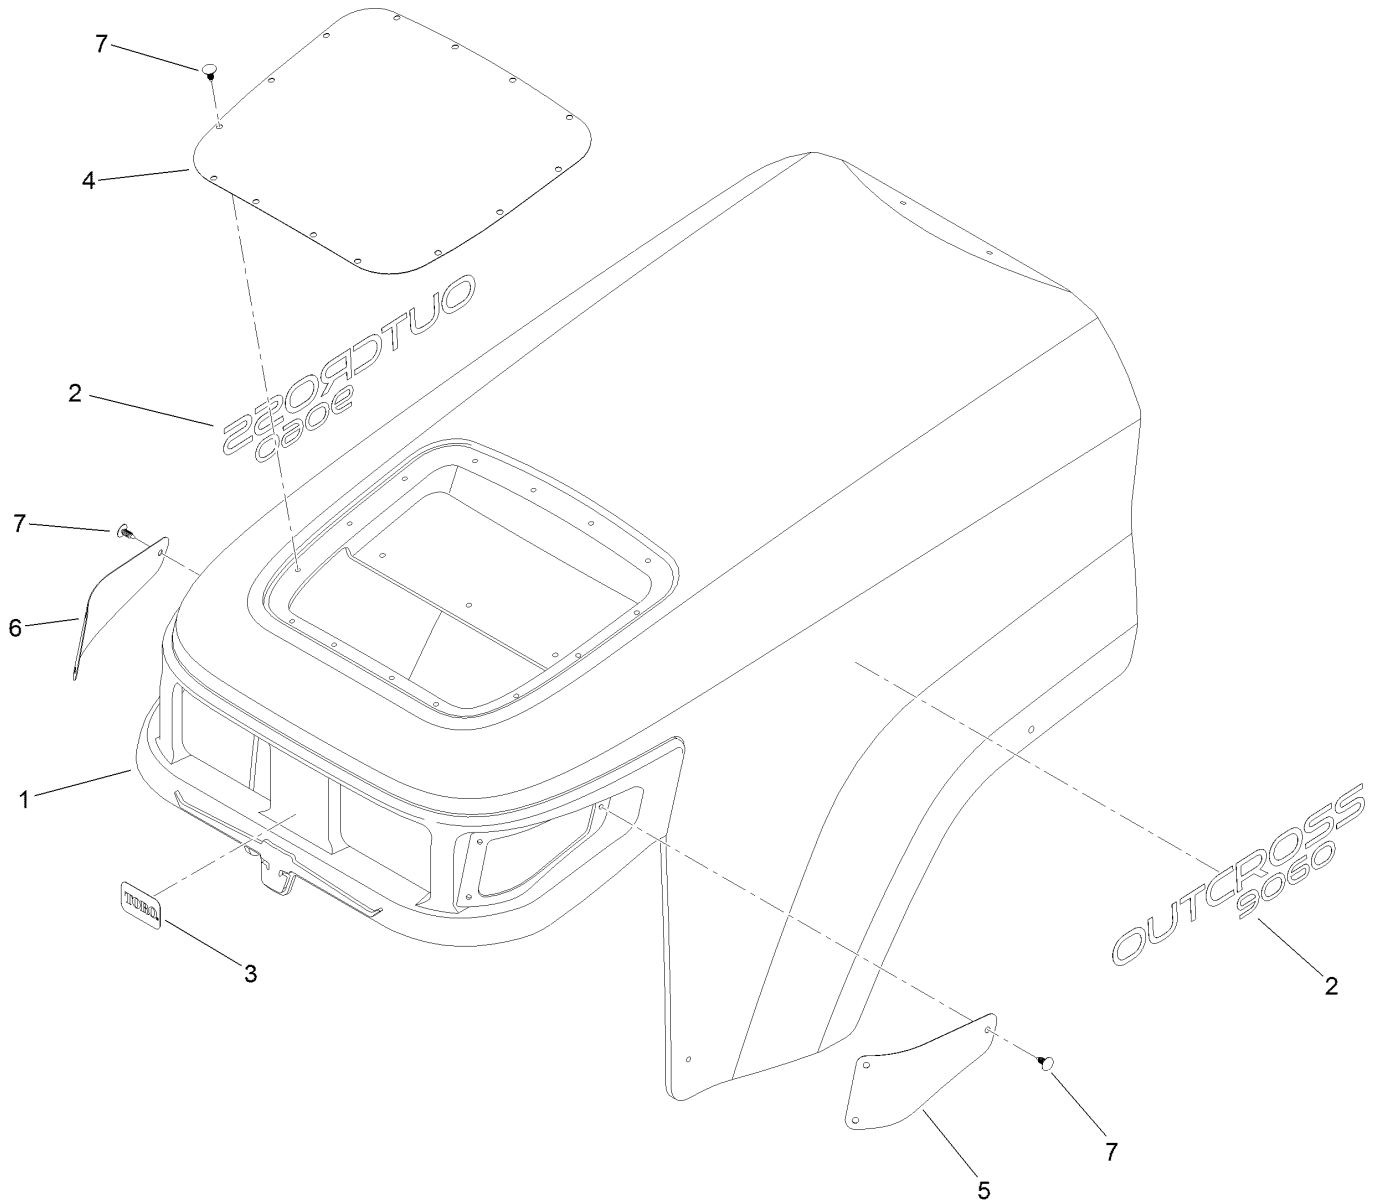

Hood Assembly No. 138-4138

Hood Assembly No. 138-4138 (continued)

<i>Ref.</i>	<i>Part Number</i>	<i>Qty.</i>	<i>Description</i>
1	136-9856	1	Hood ASM
2	136-9884	2	Decal
3	138-4105	1	Decal-Logo
4	136-9611-03	1	Screen

<i>Ref.</i>	<i>Part Number</i>	<i>Qty.</i>	<i>Description</i>
5	138-3756-03	1	Screen-Side, LH
6	138-3784-03	1	Screen-Side, RH
7	117-2382	20	Plug-Plastic