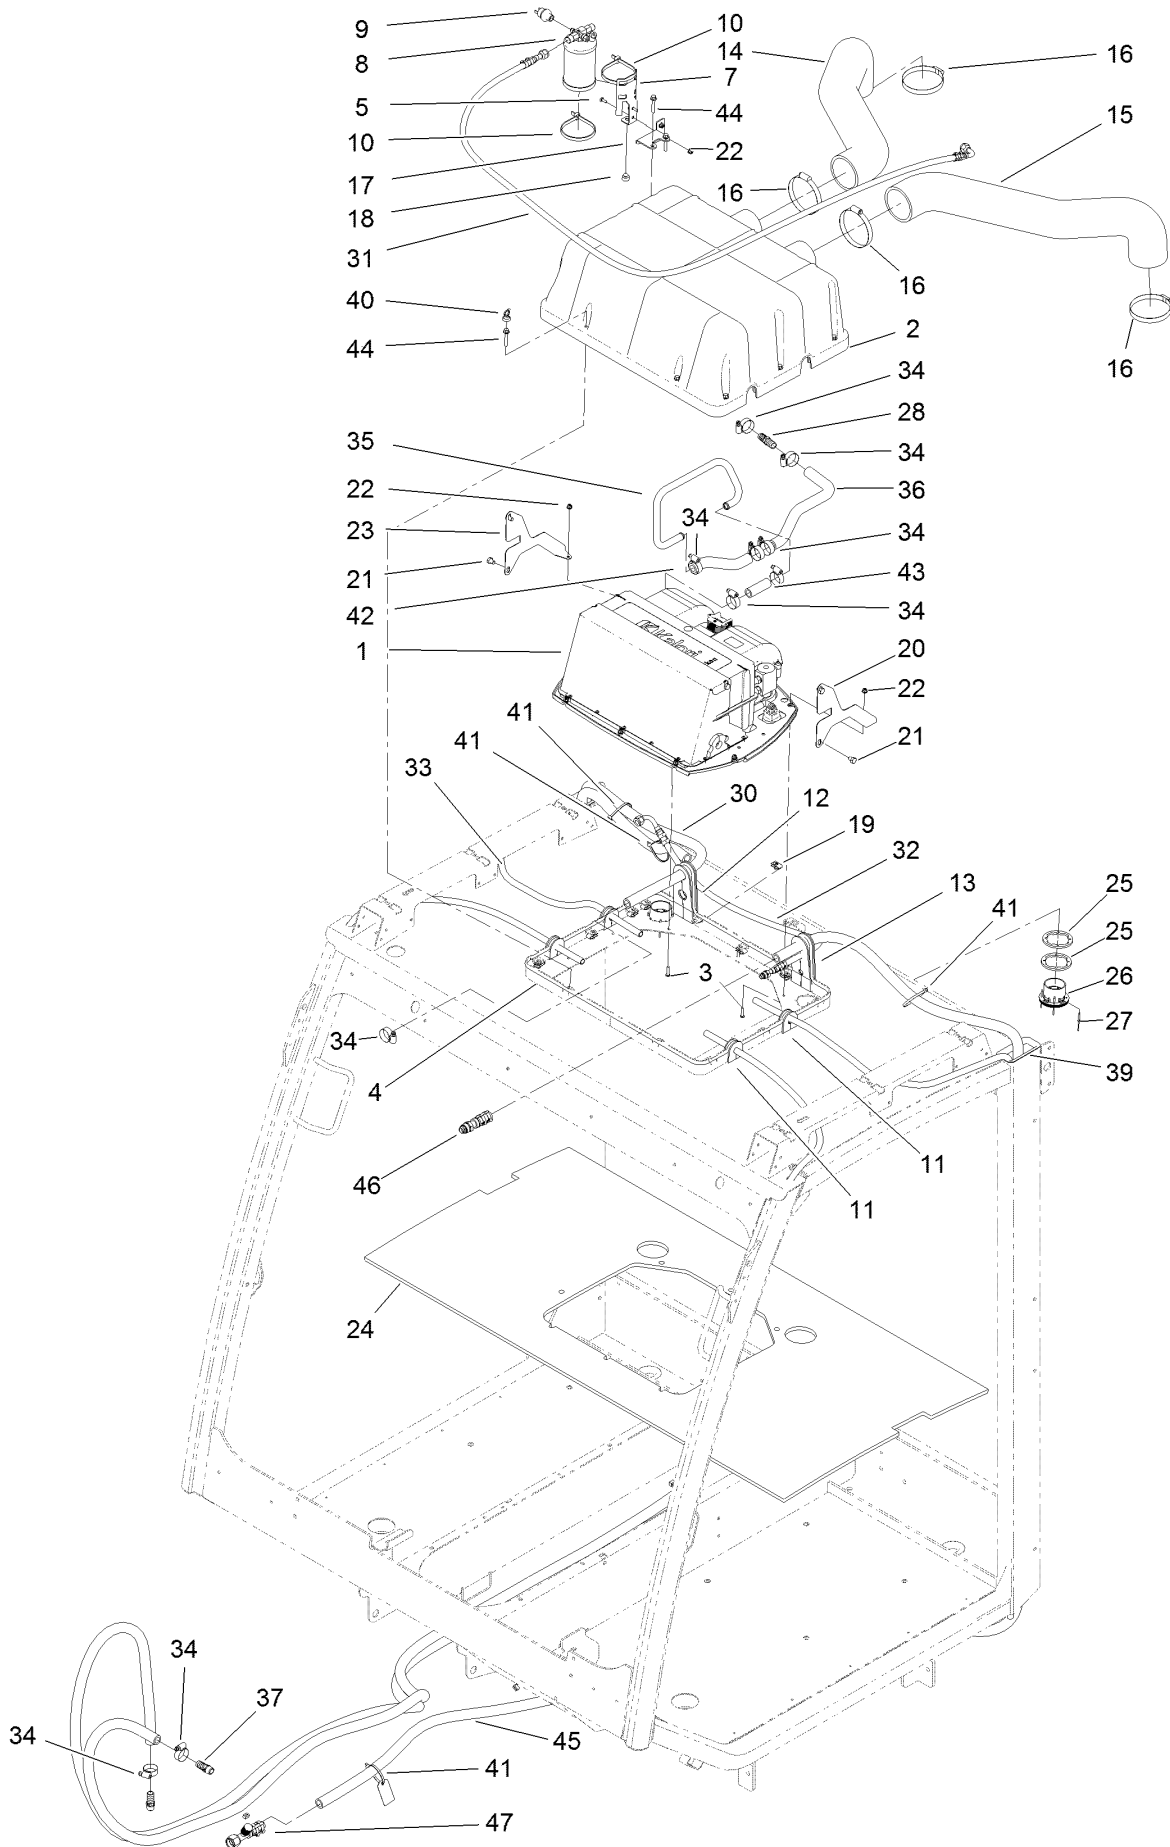

Cab Roof A/C and Heat Assembly

Cab Roof A/C and Heat Assembly (continued)

<i>Ref.</i>	<i>Part Number</i>	<i>Qty.</i>	<i>Description</i>	<i>Ref.</i>	<i>Part Number</i>	<i>Qty.</i>	<i>Description</i>
1	137-1359	1	A/C And Heat ASM	24	138-2784	1	Foam-Interior, RH
2	138-2827	1	Cover-A/C	25	138-2788-03	4	Spacer-Vent
3	3250-27	8	Screw-PPH	26	130-0455	2	Louver-Round, Snap-In
4	138-2831	1	Seal-Cord, Foam	27	107-0333	8	Rivet-Pop
5	3229-34	2	Screw-CARR	28	131-3373	1	Fitting-STR
7	138-2790	1	Bracket-Mount, Drier	30	138-3802	2	Hose-Heater
8	130-5999	1	Drier-Receiver	31	138-3803	1	Hose ASM-A/C Condenser
9	119-4501	1	Switch-Function, Dual	32	138-3804	1	Hose ASM-A/C Drier
10	3334-945	2	Tie-Cable	33	138-2914	4	Hose
11	138-2814	4	Plug-Drain Line, A/C	34	2412-129	8	Clamp-Hose
12	138-2816	1	Plug-Lines, Heat	35	137-1409	1	Heater-Tube, Formed
13	138-2817	1	Plug-A/C Lines	36	138-2791	1	Heater-Hose, Formed
14	137-1283	1	Hose-Intake, RH	37	117-9410	2	Fitting-Straight
15	137-1282	1	Hose-Intake, LH	39	138-2837	2	Tube-Sleeve
16	2412-110	4	Clamp-Band/Screw	40	32180-139	1	Mount-Tie Wrap, Magnetic
17	138-2975	1	Mount-Drier	41	3290-378	4	Tie-Cable
18	107-8042	1	Bumper-Rubber	42	137-1373	1	Heater-Hose, Formed
19	107069	12	Clip	43	137-1375	1	Heater-Hose, Joint
20	139-2052-03	1	Bracket-Mount, LH	44	131-5927	12	Screw-HHF
21	108-8646	4	Screw-HH, Lock	45	138-2919	1	Hose-Refrigerant
22	120-4578	10	Nut-HF	46	130-5944	1	Fitting-Male, Straight
23	139-2051-03	1	Bracket-Mount, RH	47	130-5755	1	Fitting-Female, Straight