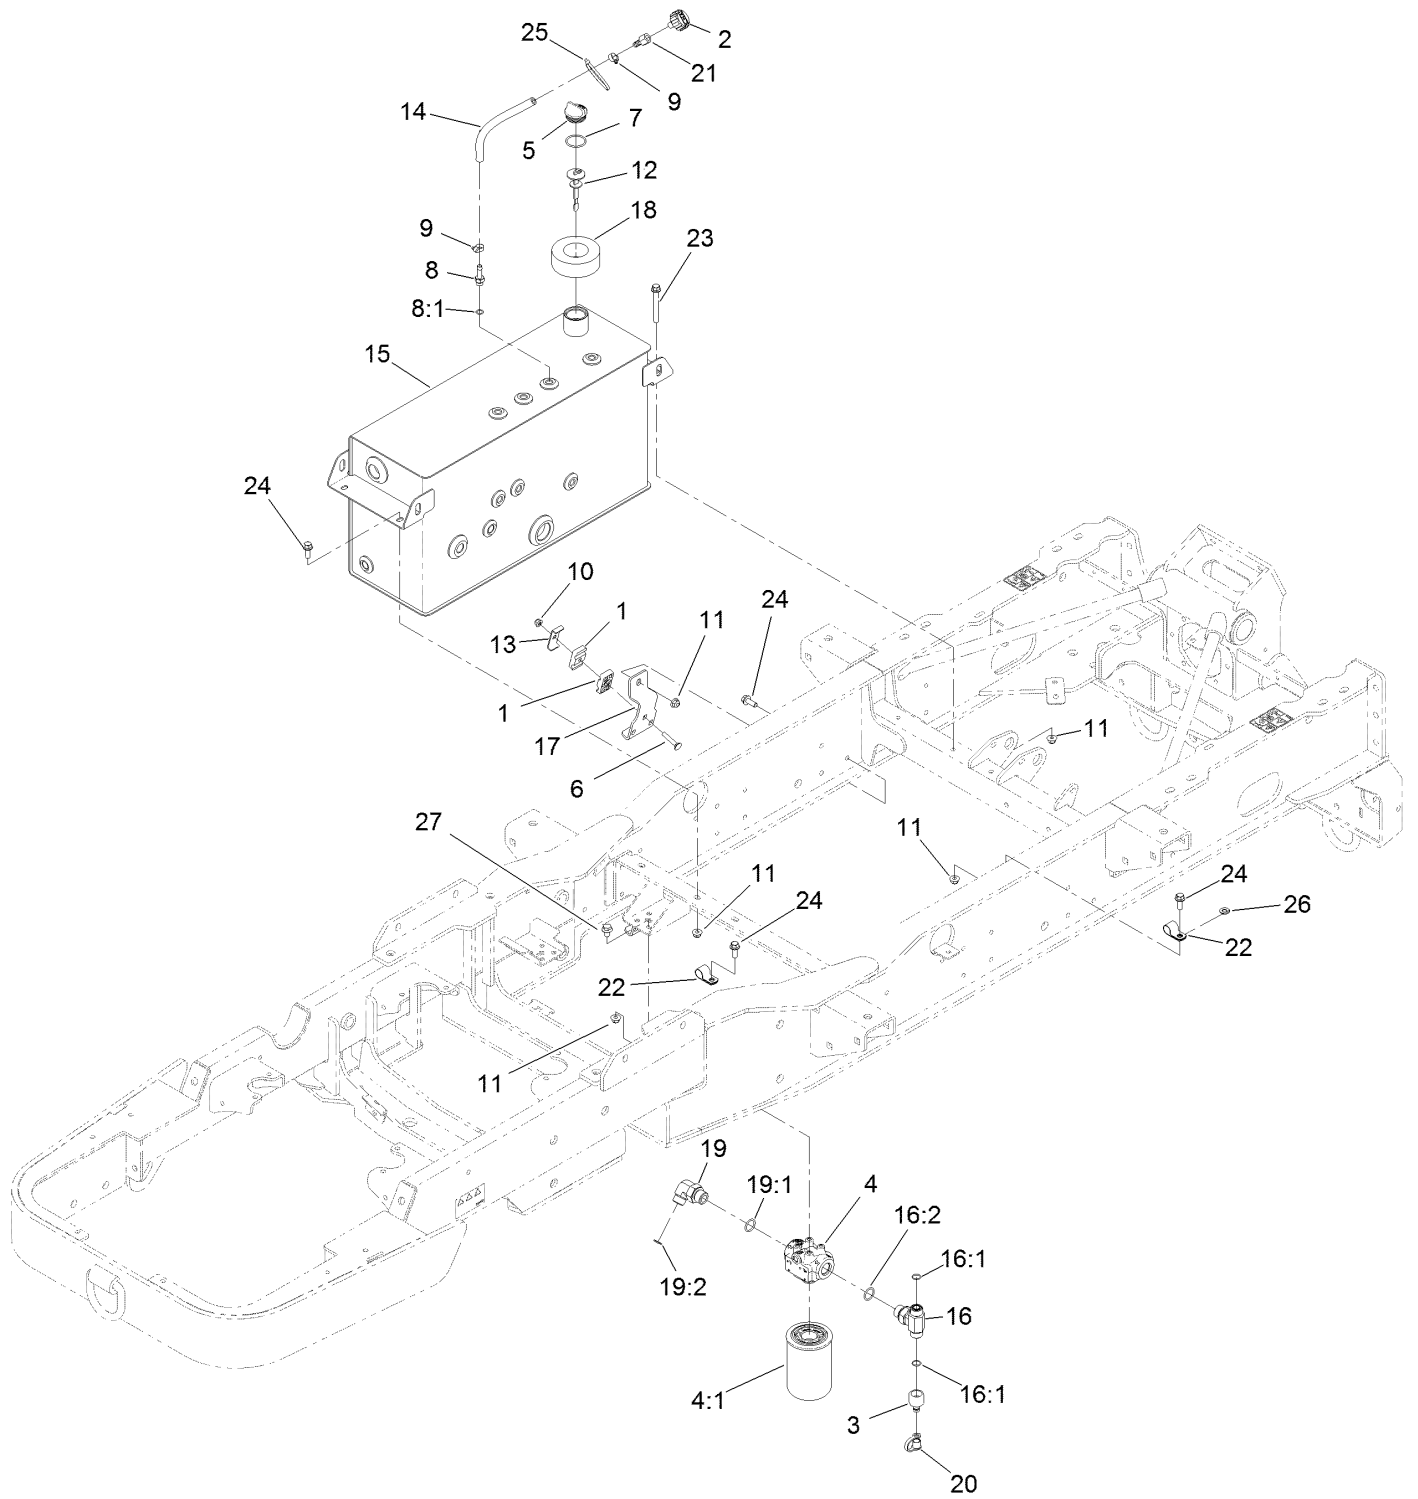

Hydraulic Tank Assembly

Hydraulic Tank Assembly (continued)

<i>Ref.</i>	<i>Part Number</i>	<i>Qty.</i>	<i>Description</i>	<i>Ref.</i>	<i>Part Number</i>	<i>Qty.</i>	<i>Description</i>
1	56-7972	4	Clamp-Tube	16	136-9719	1	Fitting-HYD, Tee
2	68-6150	1	Breather	16:1	237-65	2	O-Ring
3	86-5860	1	Nipple	16:2	237-81	1	O-Ring
4	93-2242	1	Oil Filter ASM	17	136-9744-0P	2	Support-Hardline
4:1	75-1310	1	Filter-HYD	18	136-9788	1	Seal-Ring
5	93-7498	1	Plug-Plastic	19	340-139	1	Fitting-Elbow 90
6	3230-5	2	Bolt-CARR	19:1	237-81	1	O-Ring
7	94-8166	1	O-Ring	19:2	237-65	1	O-Ring
8	103-1912	1	Adapter-Straight	20	354-79	1	Cap-Dust
8:1	237-42	1	O-Ring	21	354-94	1	Fitting-Female, Barbed
9	2412-108	2	Clamp-Worm	22	2412-81	2	Clamp-R
10	104-8300	2	Nut-HF, NI	23	3234-41	2	Screw-HHF
11	104-8301	8	Nut-HF, NI	24	3234-42	6	Screw-HHF
12	112-6365	1	Dipstick	25	3290-379	1	Tie-Cable
13	119-1419	2	Plate-Clamp	26	3256-24	2	Washer-Flat
14	138-4159	1	Hose-Fuel	27	33105-016	4	Screw-HHF
15	133-7632	1	Tank-Hydraulic