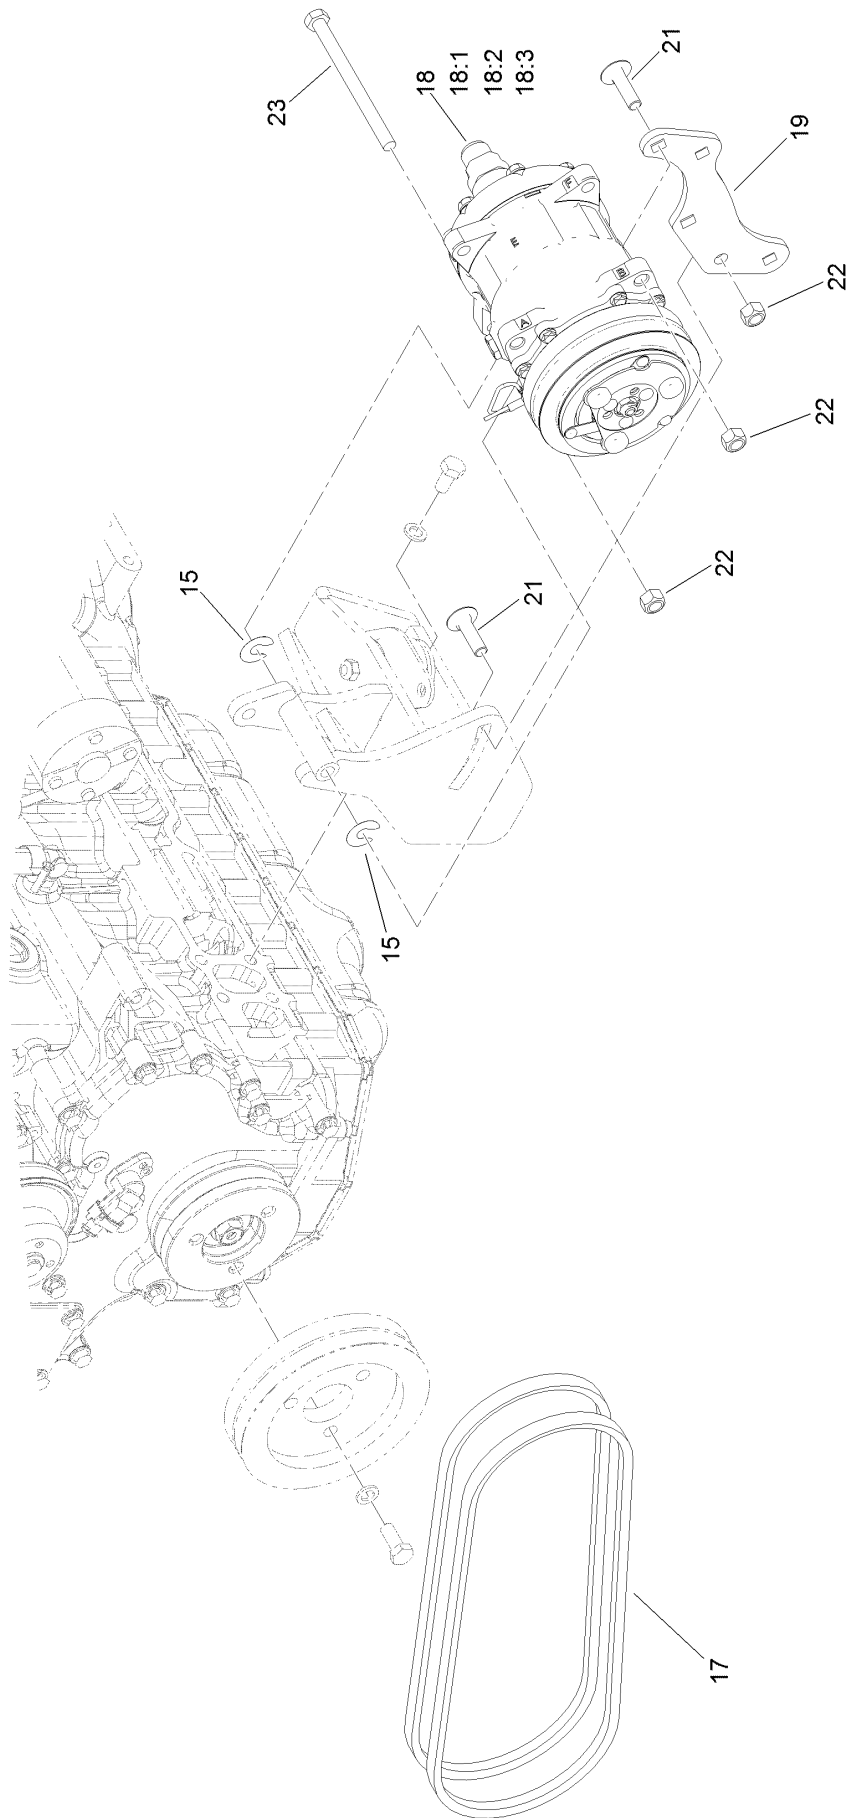

A/C Compressor Assembly

A/C Compressor Assembly (continued)

<i>Ref.</i>	<i>Part Number</i>	<i>Qty.</i>	<i>Description</i>	<i>Ref.</i>	<i>Part Number</i>	<i>Qty.</i>	<i>Description</i>
15	119-7734	6	Shim	18:3	3273-41	1	Screw-HSH
17	120-3892	2	Belt-V	19	138-3758-03	1	Plate-Tensioner
18	138-1860	1	Compressor ASM	21	09738	3	Bolt-Carriage
18:1	138-3015	1	Compressor-A/C	22	33025-00	4	Nut-Lock, NI
18:2	138-3769	1	Compressor-Manifold	23	33115-130	1	Screw-HH