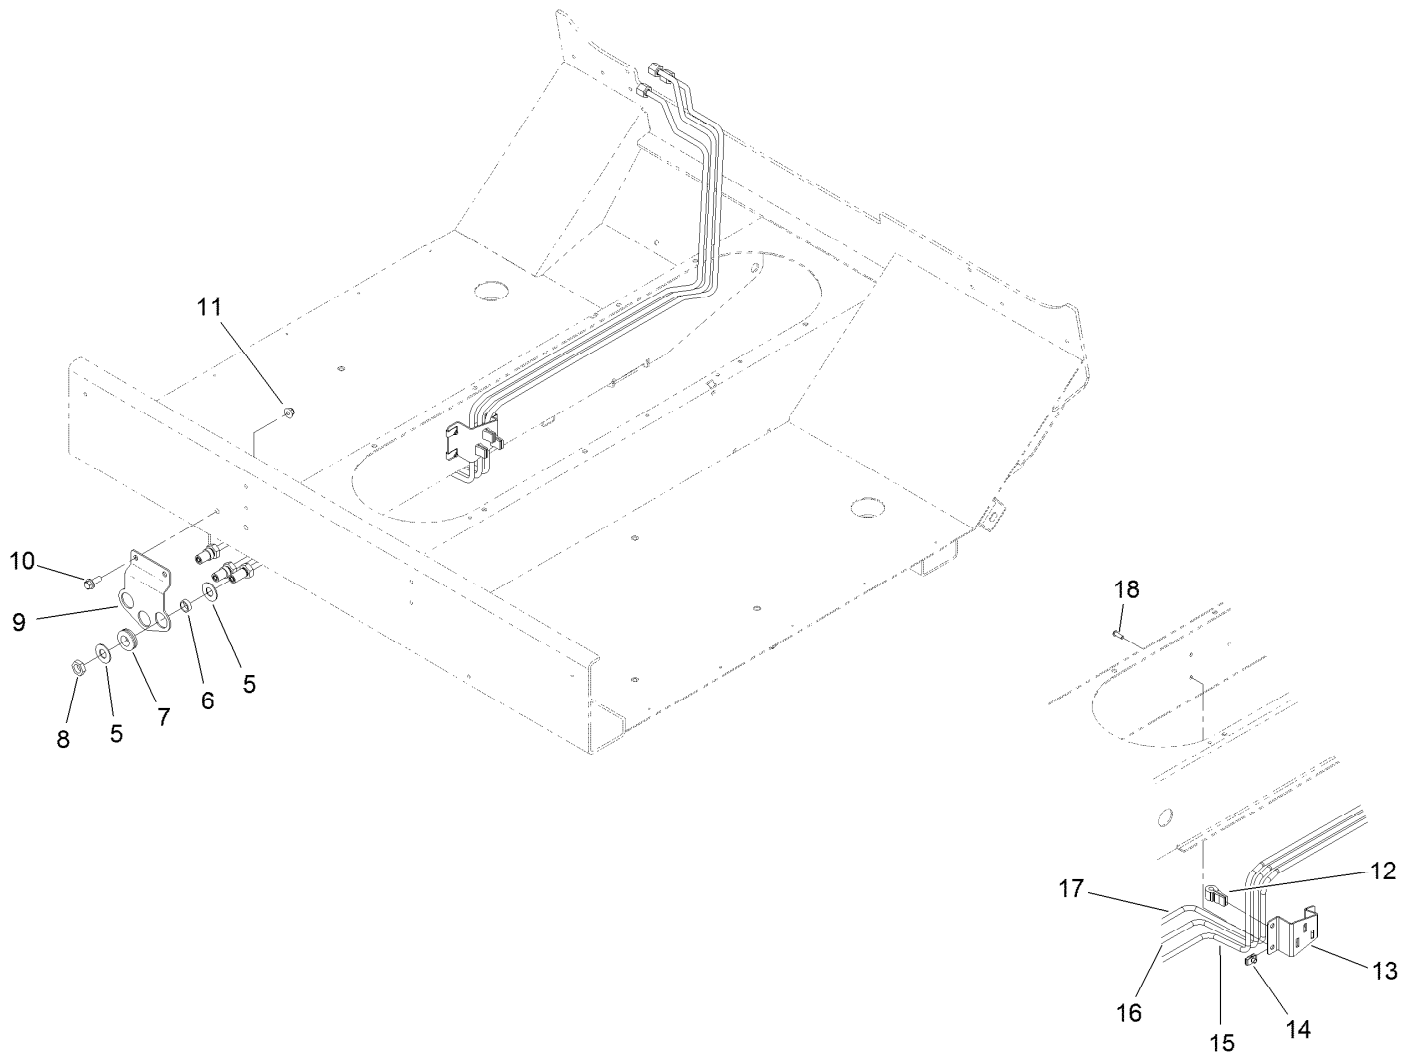

Hydraulic Tube Assembly

Hydraulic Tube Assembly (continued)

<i>Ref.</i>	<i>Part Number</i>	<i>Qty.</i>	<i>Description</i>	<i>Ref.</i>	<i>Part Number</i>	<i>Qty.</i>	<i>Description</i>
5	69-8940	6	Washer	12	136-9782	3	Isolator-Tube
6	69-8970	3	Spacer	13	138-8129-01	1	Bracket-Isolator
7	240-4	3	Grommet-Rubber	14	107069	3	Clip
8	340-70	3	Nut-Lock	15	136-9712	1	Tube ASM
9	137-1264-03	1	Support-Bulkhead	16	136-9711	1	Tube ASM
10	3234-42	2	Screw-HHF	17	136-9710	1	Tube ASM
11	104-8301	2	Nut-HF, NI	18	3274-69	3	Screw-HSBH