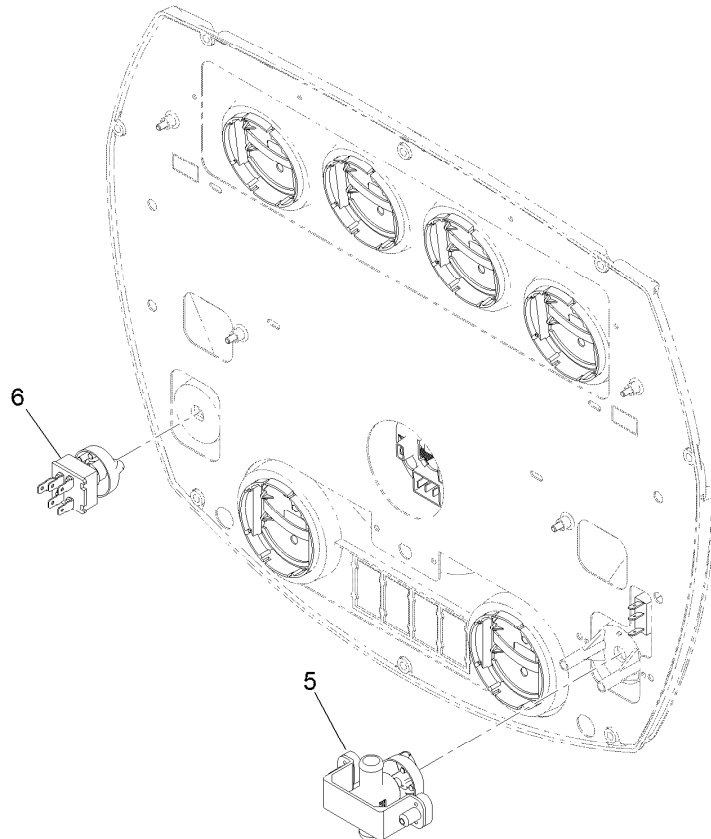

Cab Roof A/C and Heat Control Panel Assembly No. 137-1357

Cab Roof

A/C and Heat Control Panel Assembly No. 137-1357 (continued)

<i>Ref.</i>	<i>Part Number</i>	<i>Qty.</i>	<i>Description</i>	<i>Ref.</i>	<i>Part Number</i>	<i>Qty.</i>	<i>Description</i>
2	137-1378	1	Light-Cab, Interior	5	138-2961	1	Valve-Heat
3	138-2959	6	Vent-Return	6	138-2956	1	Switch-Fan
4	138-2958	1	Switch-A/C	7	119-7444	4	Screw-HSBH