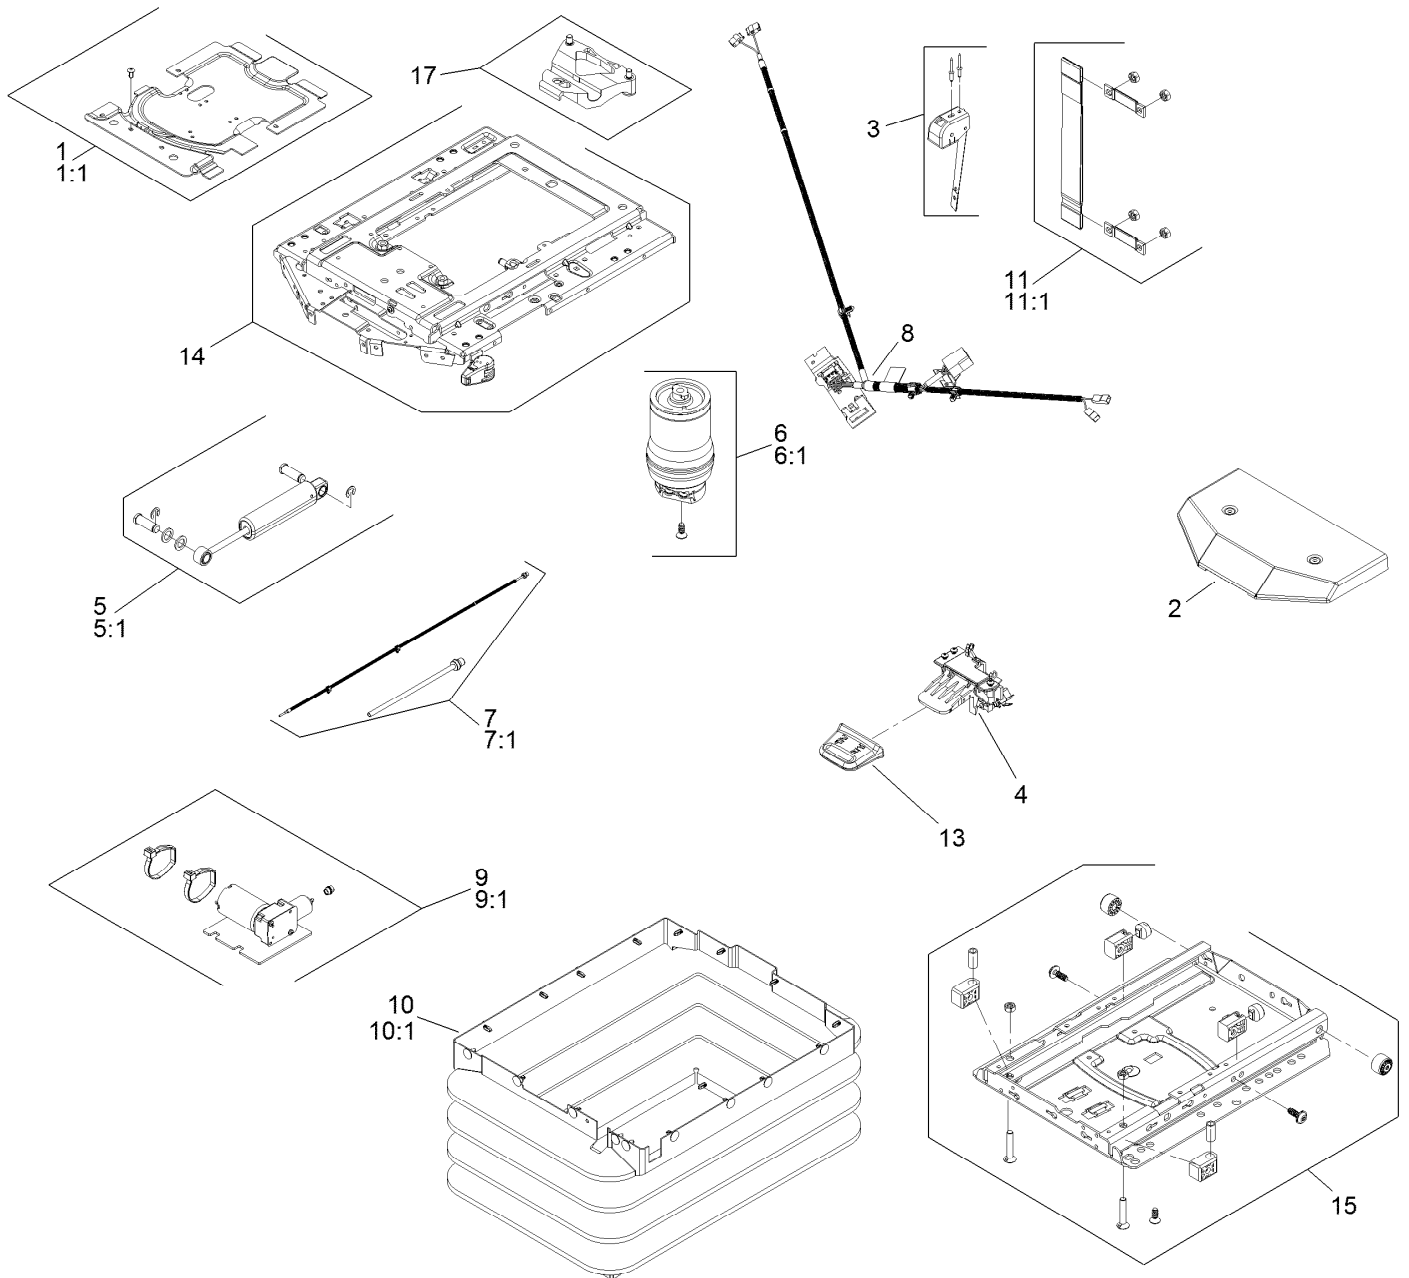

Seat Suspension Assembly No. 130-2702

Seat Suspension Assembly No. 130-2702 (continued)

<i>Ref.</i>	<i>Part Number</i>	<i>Qty.</i>	<i>Description</i>	<i>Ref.</i>	<i>Part Number</i>	<i>Qty.</i>	<i>Description</i>
1	130-2709	1	Cover ASM	9	130-2719	1	Compressor
1:1	130-2710	1	Cover Kit	9:1	130-2720	1	Compressor Kit
2	108-8027	1	Cover	10	130-2721	1	Bellows ASM
3	130-2711	1	Control-Level	10:1	130-2722	1	Bellows Kit
4	108-8029	1	Valve-Control, Air	11	130-2723	1	Tether
5	130-2712	1	Shock Absorber ASM	11:1	130-2724	1	Tether Kit
5:1	130-2713	1	Shock Absorber Kit	12	130-2725	1	Wear Parts Kit ●
6	130-2714	1	Air Spring ASM	13	130-2726	1	Handle
6:1	130-2715	1	Air Spring Kit	14	130-2727	1	Upper Suspension Kit
7	130-2716	1	Air Tube ASM	15	130-2728	1	Lower Suspension Kit
7:1	130-2717	1	Air Tube Kit	16	130-2729	1	Adjuster Mounting Kit ●
8	130-2718	1	Harness-Wire	17	130-2730	1	Limiters-Thrust

● Not illustrated