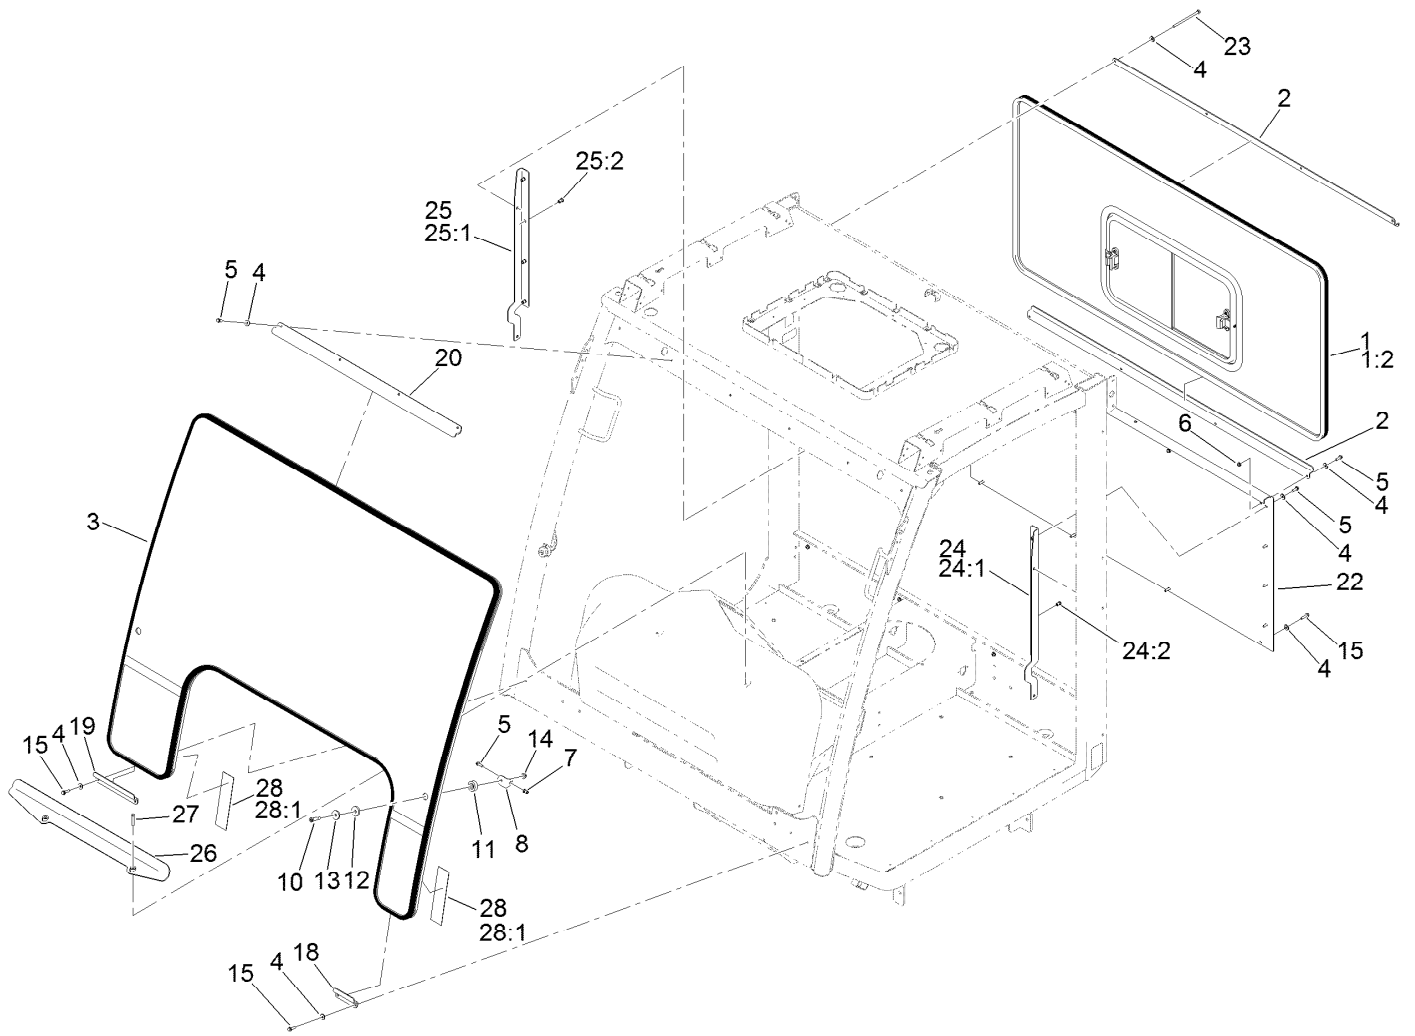

Front and Rear Glass Assembly

Front and Rear Glass Assembly (continued)

<i>Ref.</i>	<i>Part Number</i>	<i>Qty.</i>	<i>Description</i>	<i>Ref.</i>	<i>Part Number</i>	<i>Qty.</i>	<i>Description</i>
1	137-1271	1	Rear Window ASM	18	137-1276-03	1	Bracket-Retainer, LH
1:2	138-2795	1	Trim-Glass, Rear	19	137-1277-03	1	Bracket-Retainer, RH
2	137-1223-03	2	Bracket-Retainer, Windshield	20	137-1290-03	1	Bracket-Retainer, Window
3	137-1278	1	Windshield ASM	22	138-2793-03	1	Panel-Rear
4	119-0872	12	Washer-Sealing, Bonded	23	321-38	4	Screw-HH
5	32105-15	8	Screw-HWH	24	138-2835	1	LH Rear Panel Mount ASM
6	104-7201	16	Nut-HF, NI	24:1		1	Bracket-Mount, LH ●
7	138-2760	2	Nut-Clinch, Hex	24:2	138-2760	4	Nut-Clinch, Hex
8	138-2728-03	2	Mount-Window	25	138-2836	1	RH Rear Panel Mount ASM
10	125-9521	2	Screw-Shoulder, HSH	25:1		1	Bracket-Mount, RH ●
11	125-9537	2	Bushing-Flange	25:2	138-2760	4	Nut-Clinch, Hex
12	125-9982	2	Bushing-Flange	26	139-2061-03	1	Mount-Center, Windshield
13	130-5815	2	Washer-Backup	27	139-2056	2	Screw-HHF
14	104-8300	2	Nut-HF, NI	28	139-2254	2	Seal-Tape
15	120-4654	4	Screw-HHF	28:1	139-2090	1	Tape-Extreme Sealing

● Not serviced separately