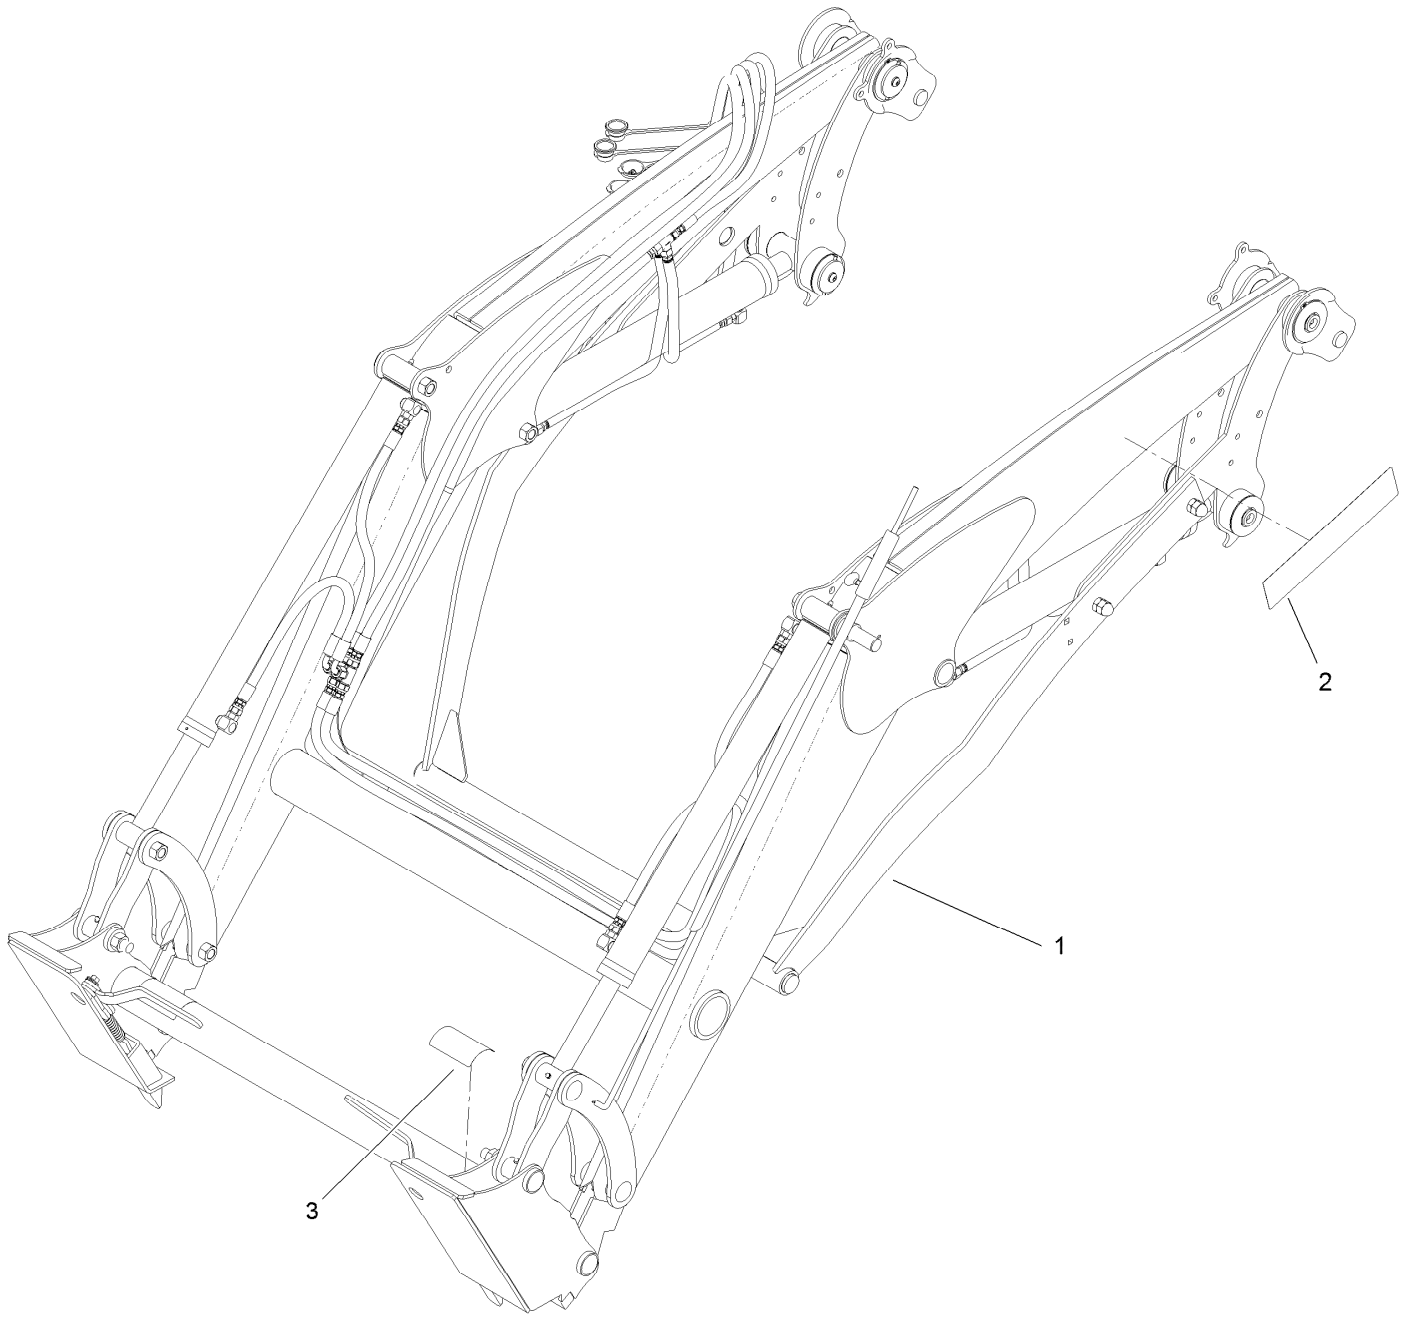

Loader Decal Assembly

Loader Decal Assembly (continued)

<i>Ref.</i>	<i>Part Number</i>	<i>Qty.</i>	<i>Description</i>
1		1	Loader ASM ●
2	138-3792	2	Decal-Warning, Loader
3	138-3798	2	Decal-Warning, Bucket

● Not serviced separately