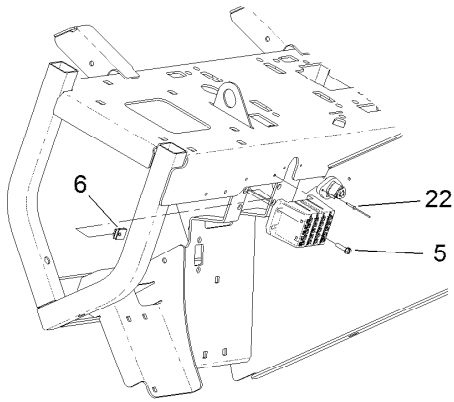

Dash Component Assembly

Dash Component Assembly (continued)

<i>Ref.</i>	<i>Part Number</i>	<i>Qty.</i>	<i>Description</i>	<i>Ref.</i>	<i>Part Number</i>	<i>Qty.</i>	<i>Description</i>
1	80-9330	1	Audio Alarm ASM	12	104-7201	1	Nut-HF, NI
1:1	104-5107	1	Nut-Plastic, Knurled ●	13	110-8822	1	Block-Junction
2	99-7430	1	Relay-Mini	14	114-5502	1	Clip-Fuse
3	99-7435	5	Relay	15	115-5103	2	Screw-HHF
4	107-1013	2	Nut-Speed	16	138-8144-03	1	Bracket-Terminal
5	32105-13	9	Screw-HWH	17	321-6	3	Screw-HH
6	120-6686	9	Nut-Clip, U	18	3255-7	2	Washer-Lock/EXT
7	127-2770	1	Controller	19	3255-9	1	Washer-Lock
8	127-8639	4	Screw-HHF	20	3274-14	2	Screw-HSH
9	136-9654	1	Bracket-Fuse, Engine	21	3290-357	2	Nut-HHF, Whiz
10	3274-69	3	Screw-HSBH	22	136-9679	2	Rivet-Tiny
11	107069	11	Clip	23	3290-378	1	Tie-Cable

● Not illustrated