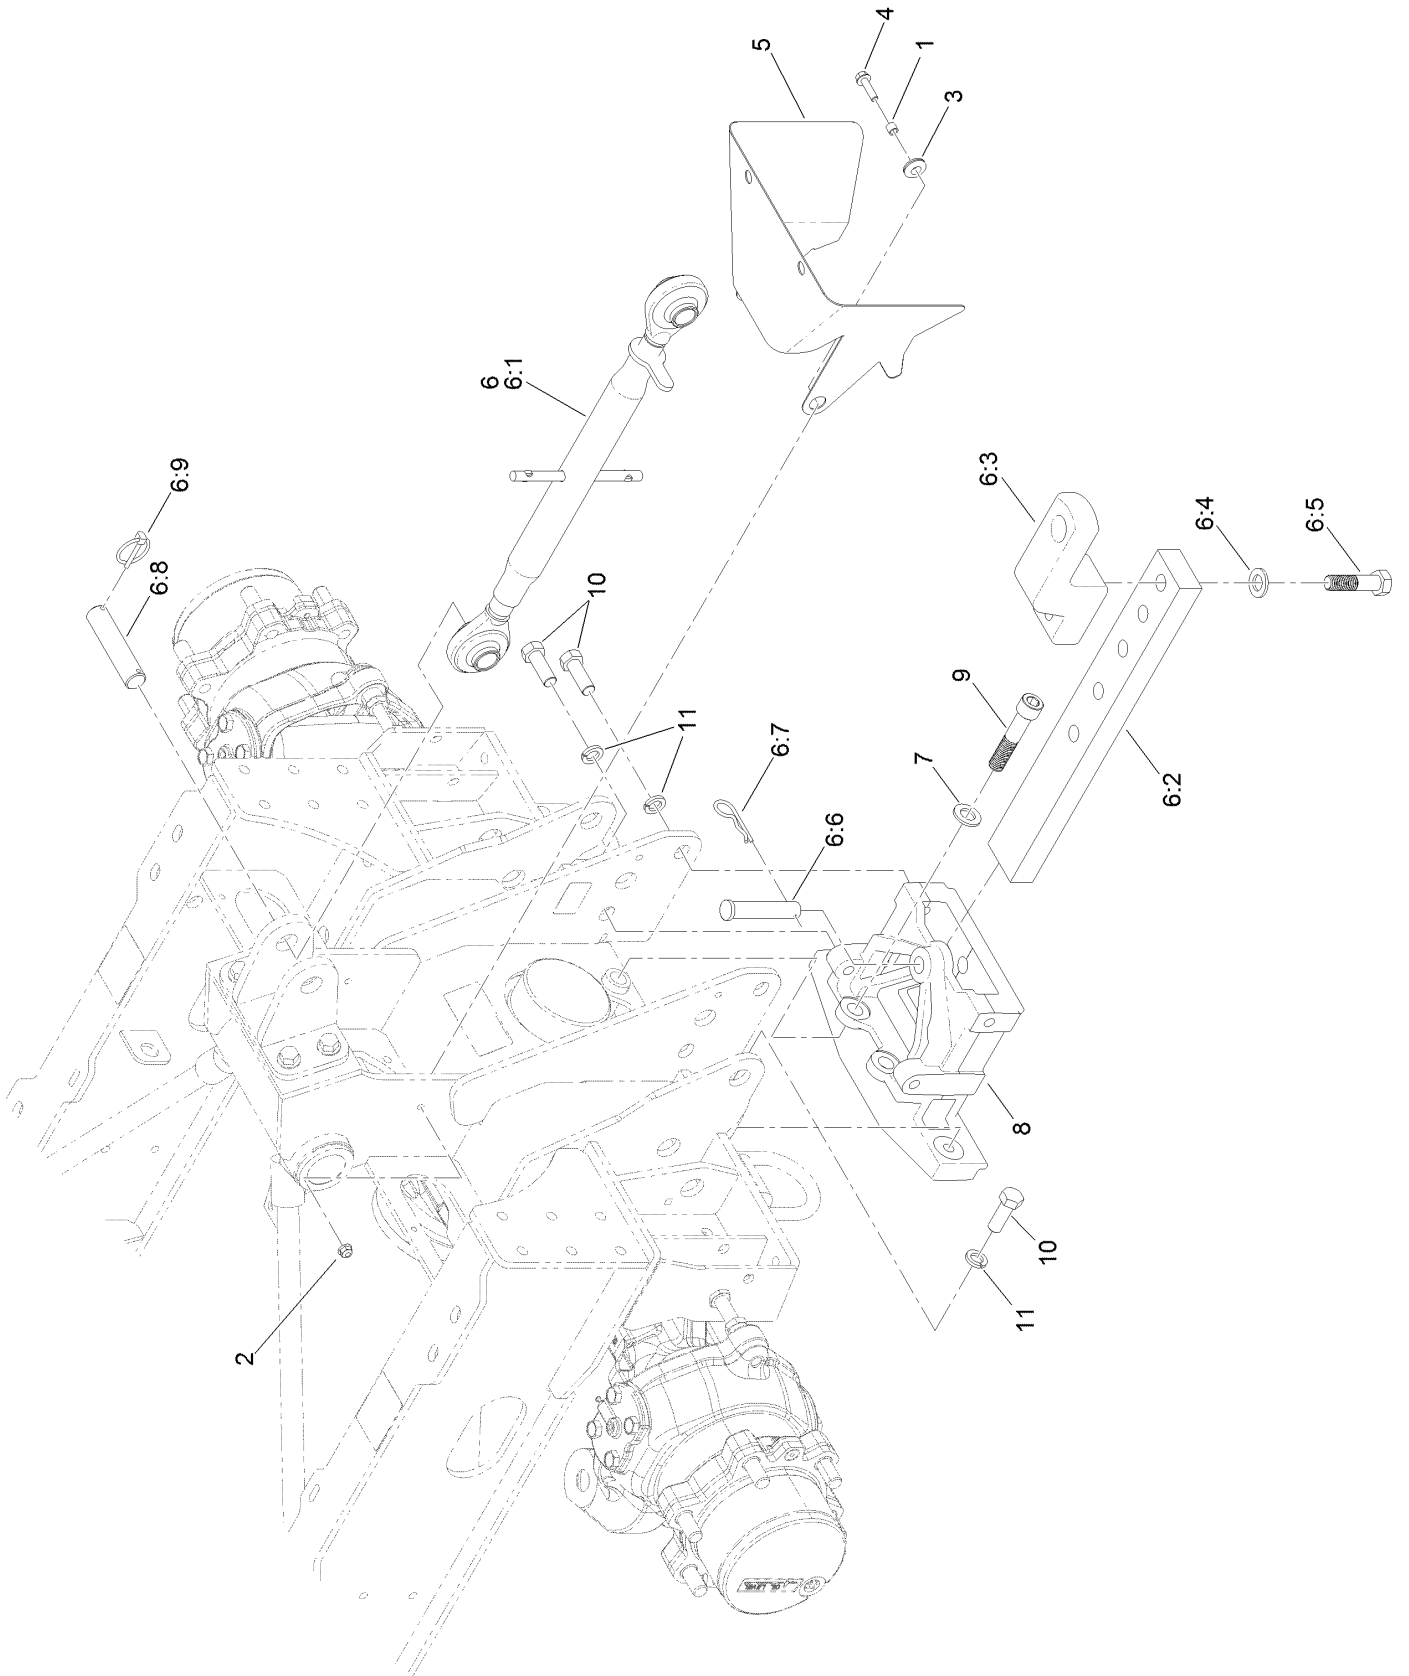

Drawbar Hitch and Upper Link Assembly

Drawbar Hitch and Upper Link Assembly (continued)

<i>Ref.</i>	<i>Part Number</i>	<i>Qty.</i>	<i>Description</i>	<i>Ref.</i>	<i>Part Number</i>	<i>Qty.</i>	<i>Description</i>
1	1-633545	2	Spacer	6:5	136-5257	2	Screw-HH
2	104-8300	2	Nut-HF, NI	6:6	136-8908	1	Pin-Clevis
3	112-9559	2	Grommet	6:7	3290-343	1	Pin-Hair
4	119-4036	2	Screw-HHF	6:8	131-5443	1	Pin-Cylinder
5	133-7631-03	1	Shield-Shaft, PTO	6:9	92-1298	2	Pin-Lynch
6	136-5135	1	Drawbar Upper Arm ASM	7	136-5267	2	Washer-Plain
6:1	132-8090	1	Pitch Control Link ASM	8	136-5318	1	Support-Drawbar
6:2	133-7620-03	1	Drawbar	9	136-9729	2	Screw-HSH
6:3	133-7621-03	1	Hammer Strap	10	327-5	6	Screw-HH
6:4	136-5267	2	Washer-Plain	11	3253-23	6	Washer-Lock