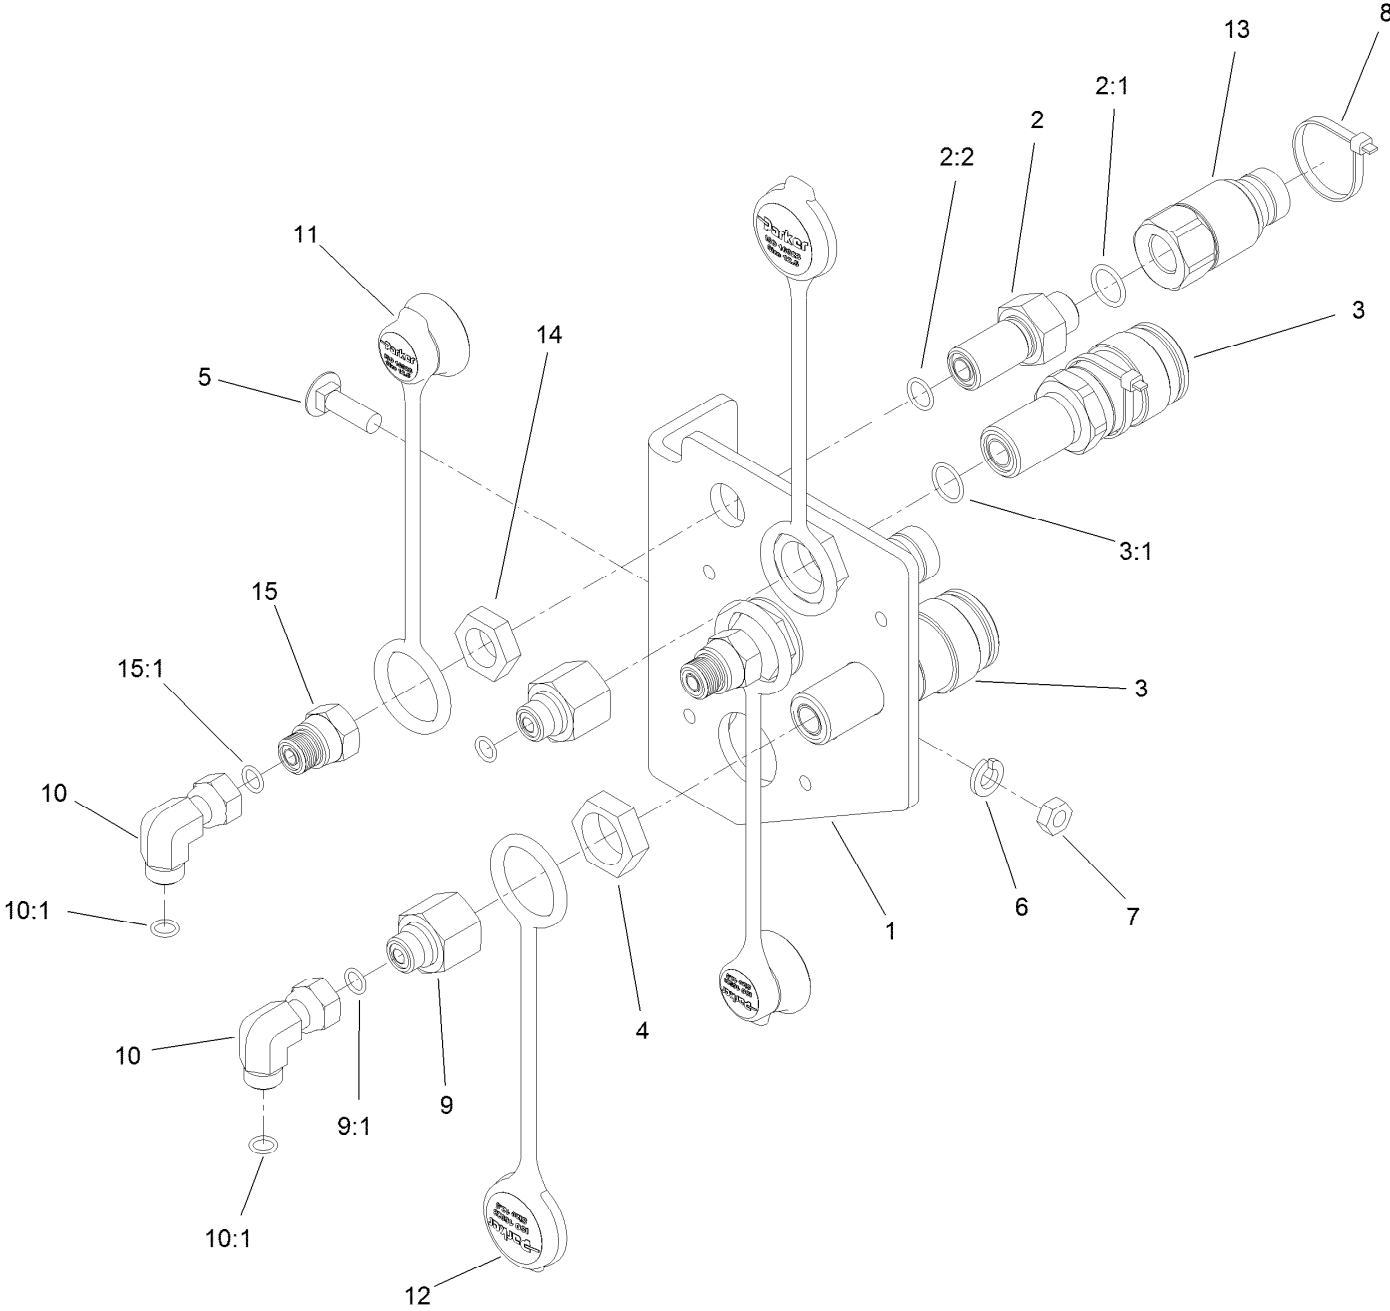

Coupler Support Assembly No. 138-3844

Coupler Support Assembly No. 138-3844 (continued)

<i>Ref.</i>	<i>Part Number</i>	<i>Qty.</i>	<i>Description</i>	<i>Ref.</i>	<i>Part Number</i>	<i>Qty.</i>	<i>Description</i>
1	138-4171-03	1	Support-Coupler	9	98-7067	2	Fitting-Rdcr
2	98-9907	2	Union-Bulkhead	9:1	237-22	1	O-Ring
2:1	237-30	1	O-Ring	10	340-159	2	Elbow-90
2:2	237-79	1	O-Ring	10:1	237-22	2	O-Ring
3	105-8394	2	Bulkhead Coupler ASM	11	138-4152	2	Dust Cap-Nipple
3:1	237-65	1	O-Ring	12	138-4153	2	Cap-Dust, Coupler
4	340-74	2	Nut-Lock, Bulkhead	13	138-4150	2	Nipple-Quick Conn, Flat Face
5	3231-2	2	Bolt-CARR	14	340-127	2	Nut-Bulkhead
6	3253-5	2	Washer-Lock	15	95-7776	2	Fitting-HYD
7	3217-7	2	Nut-Hex	15:1	237-22	1	O-Ring
8	3290-378	4	Tie-Cable