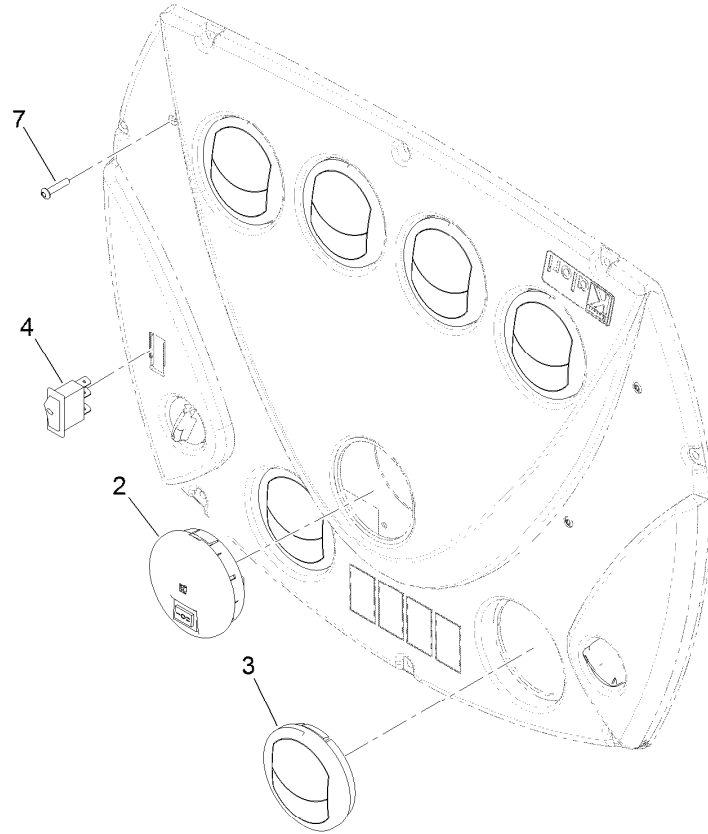

Cab Roof A/C and Heat Control Panel Assembly No. 137-1357

Cab Roof

A/C and Heat Control Panel Assembly No. 137-1357 (continued)

<i>Ref.</i>	<i>Part Number</i>	<i>Qty.</i>	<i>Description</i>	<i>Ref.</i>	<i>Part Number</i>	<i>Qty.</i>	<i>Description</i>
2	137-1378	1	Light-Cab, Interior	5	138-2961	1	Valve-Heat
3	138-2959	6	Vent-Return	6	138-2956	1	Switch-Fan
4	138-2958	1	Switch-A/C	7	119-7444	4	Screw-HSBH