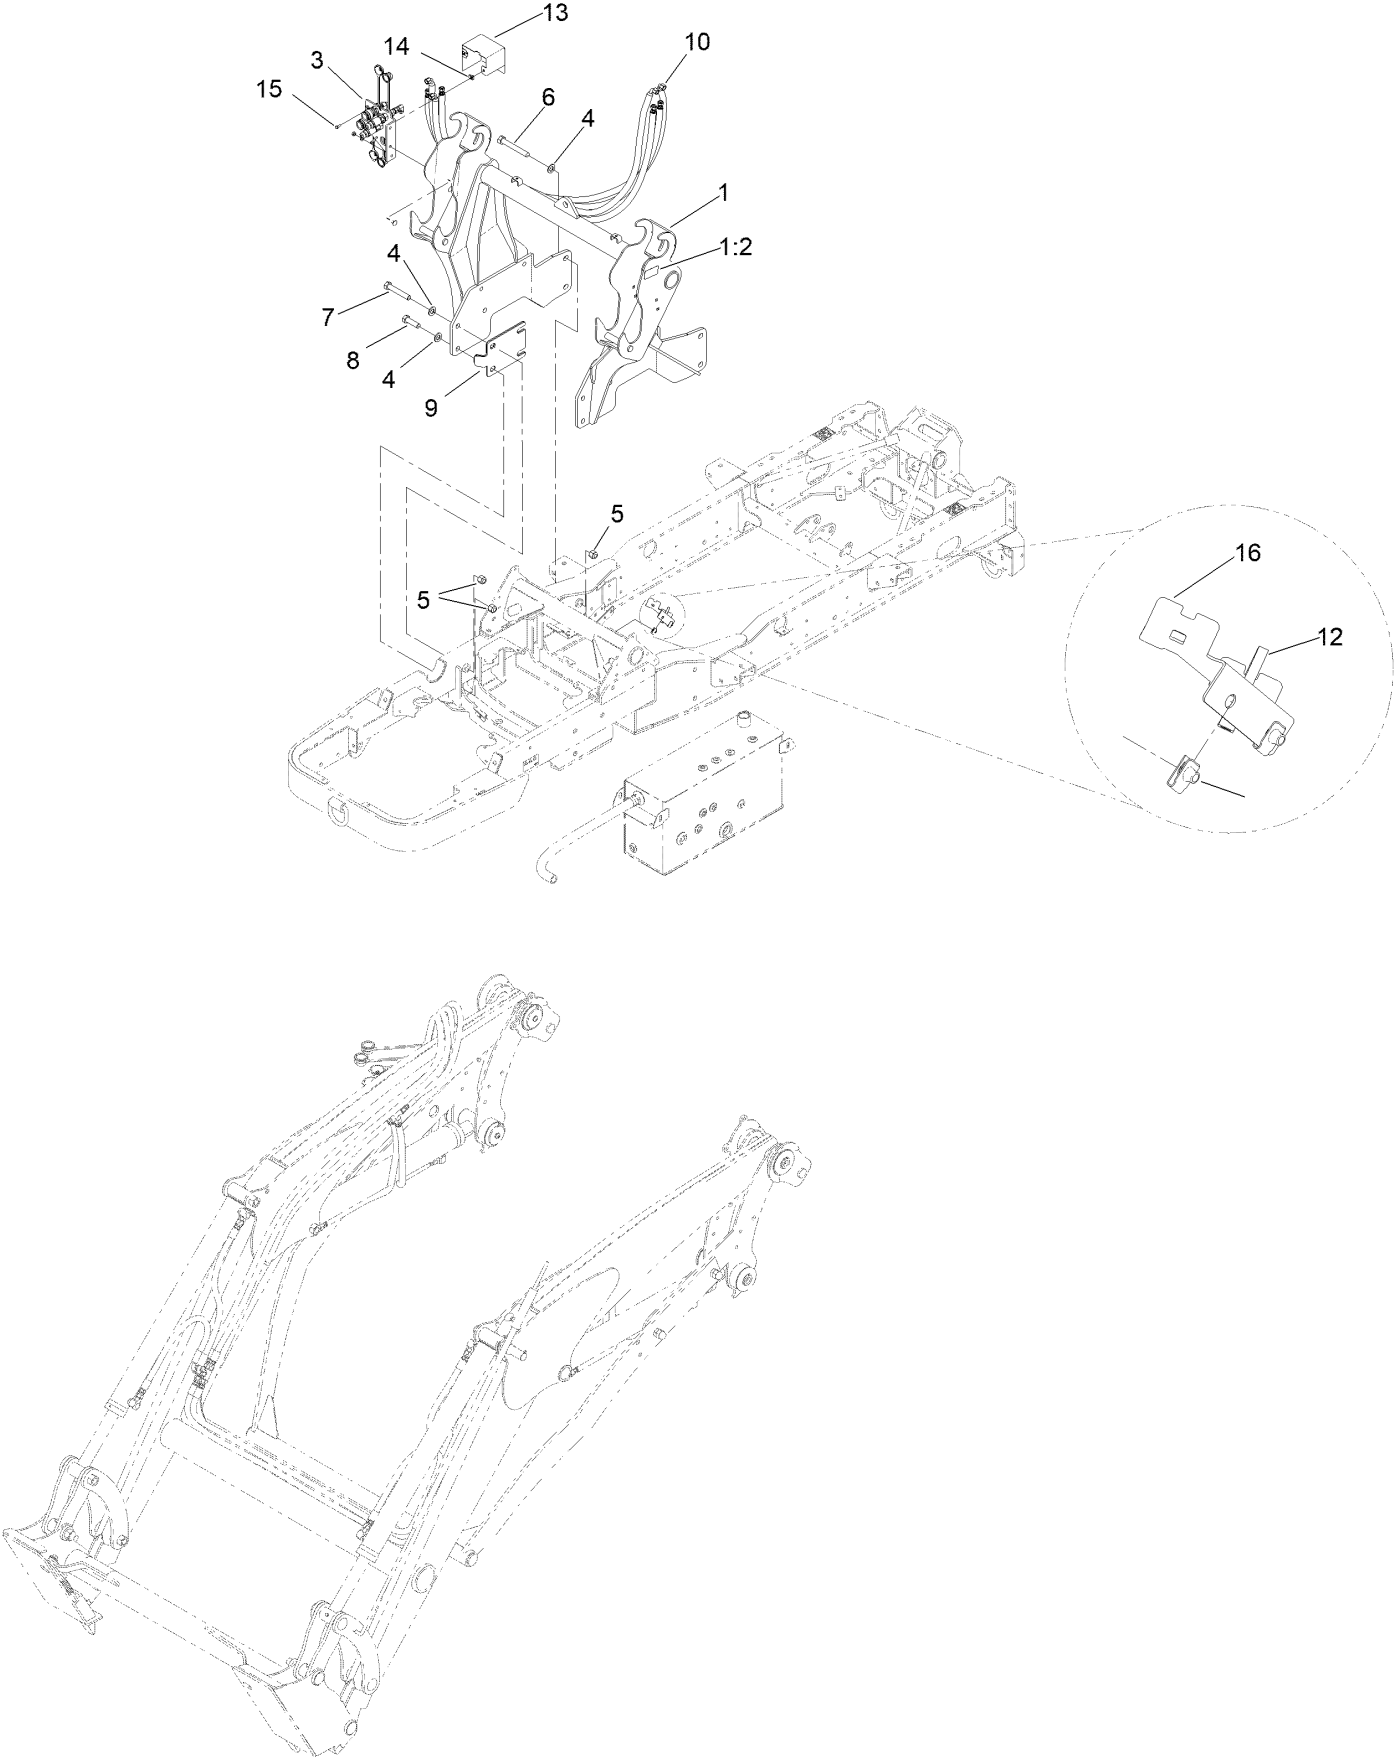

Front Loader Assembly

Front Loader Assembly (continued)

<i>Ref.</i>	<i>Part Number</i>	<i>Qty.</i>	<i>Description</i>	<i>Ref.</i>	<i>Part Number</i>	<i>Qty.</i>	<i>Description</i>
1	138-3856	1	Support ASM	9	136-5315-03	5	Plate-Shim, Loader
1:2	138-4107	2	Decal-Hazard, Pinch	10	136-9702	4	Hose ASM
3	138-3844	1	Coupler Support ASM	12	3334-945	2	Tie-Cable
4	3256-28	10	Washer-Flat	13	138-4172-03	1	Cover-Coupler
5	3296-51	10	Nut-Lock, NI	14	107069	4	Clip
6	328-12	4	Screw-HH	15	32105-15	4	Screw-HWH
7	328-8	4	Screw-HH	16	138-4182-03	1	Angle-Support
8	328-2	2	Screw-HH