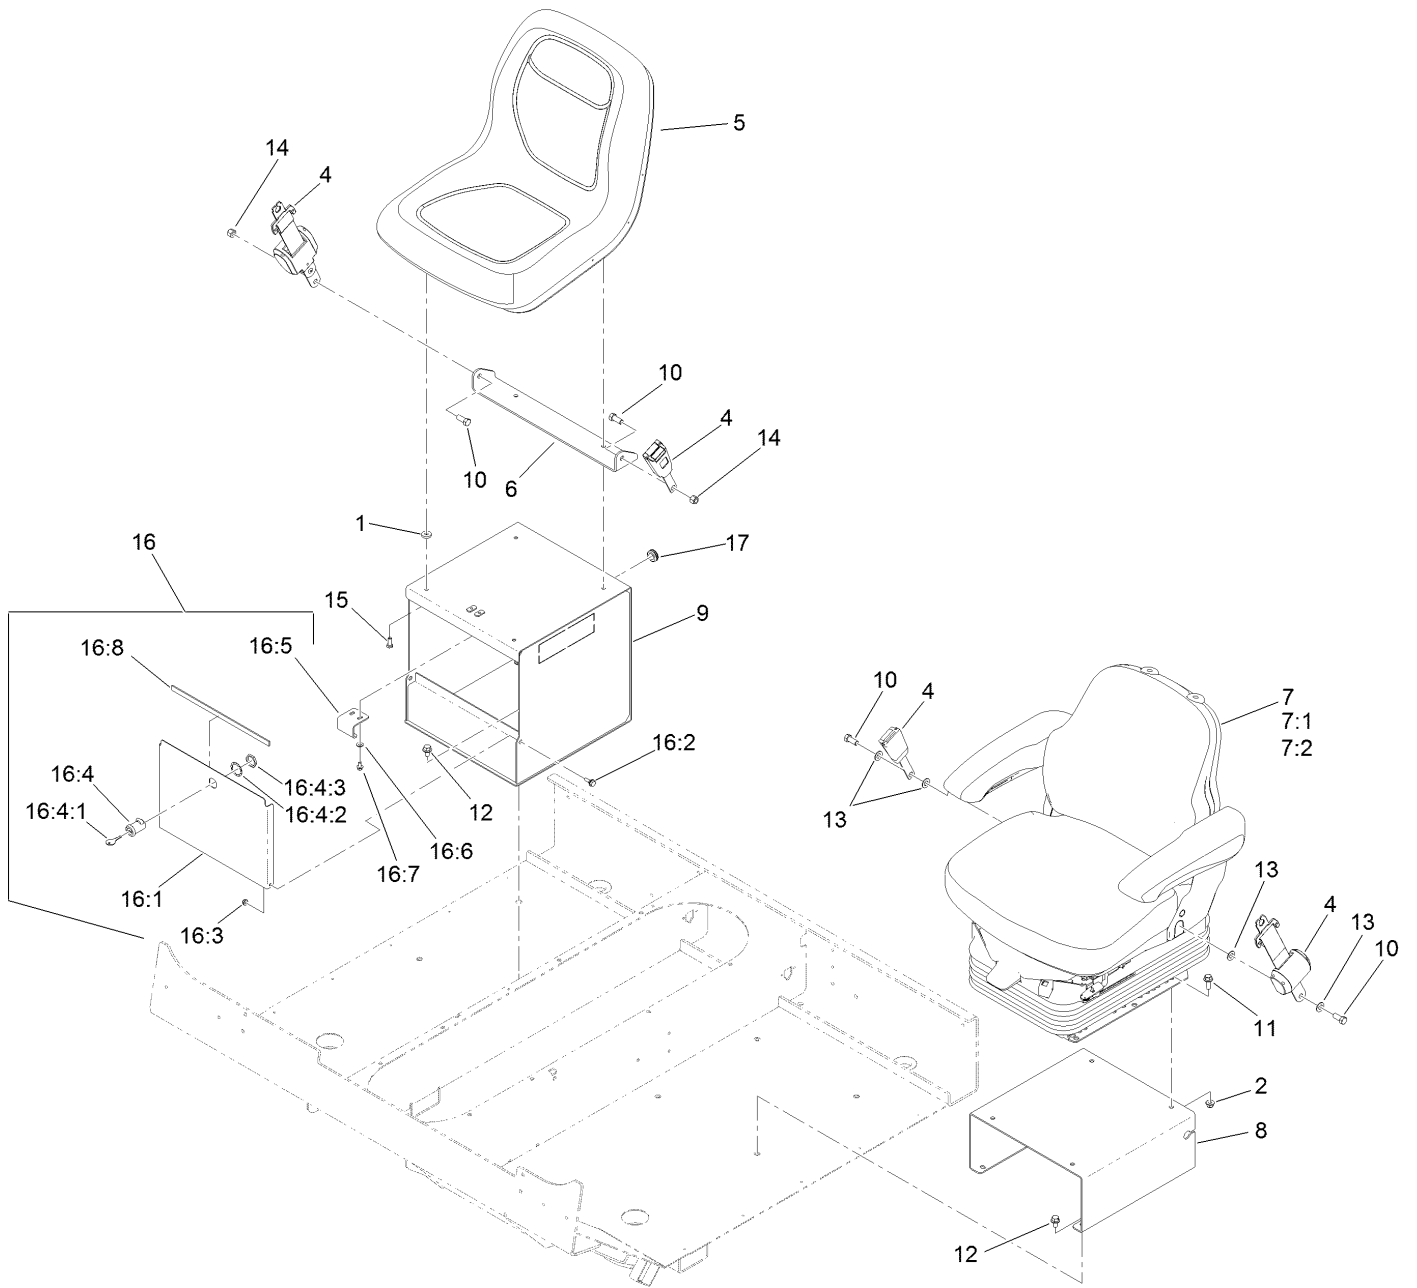

Seat Mount Assembly

Seat Mount Assembly (continued)

<i>Ref.</i>	<i>Part Number</i>	<i>Qty.</i>	<i>Description</i>	<i>Ref.</i>	<i>Part Number</i>	<i>Qty.</i>	<i>Description</i>
1	104-7658	2	Spacer	15	33114-020	4	Screw-HH
2	104-8301	4	Nut-HF, NI	16	130-4831	1	Seat Storage Kit
4	110-0413	2	Seatbelt-Retractable	16:1	136-9990-03	1	Cover-Front
5	112-2923	1	Seat ASM	16:2	120-7024	2	Screw-Shoulder, HWH
6	119-0727-03	1	Bracket-Belt, Seat	16:3	104-7201	2	Nut-HF, NI
7	138-3805	1	Seat And Suspension ASM	16:4	98-9315	1	Latch-Locking
7:1	130-2702	1	Air Ride Seat Suspension	16:4:1	99-8350	2	Key-Latch, Locking
7:2	138-3806	1	Premium Seat ASM	16:4:2		1	Washer-Switch ●
8	136-9751-03	1	Base-Seat, Deluxe	16:4:3		1	Nut-Switch ●
9	138-2022-03	1	Base-Seat	16:5	136-9991	1	Plate-Latch
10	3212-4	4	Screw-HH	16:6	3256-22	2	Washer-Flat
11	3234-42	4	Screw-HHF	16:7	3234-13	2	Screw-HHF
12	3234-9	8	Screw-HHF	16:8	130-9174	1	Foam-Cooler, Short
13	3256-25	4	Washer-Flat	17	237-124	1	Grommet
14	3296-7	2	Nut-Lock				

● Not serviced separately