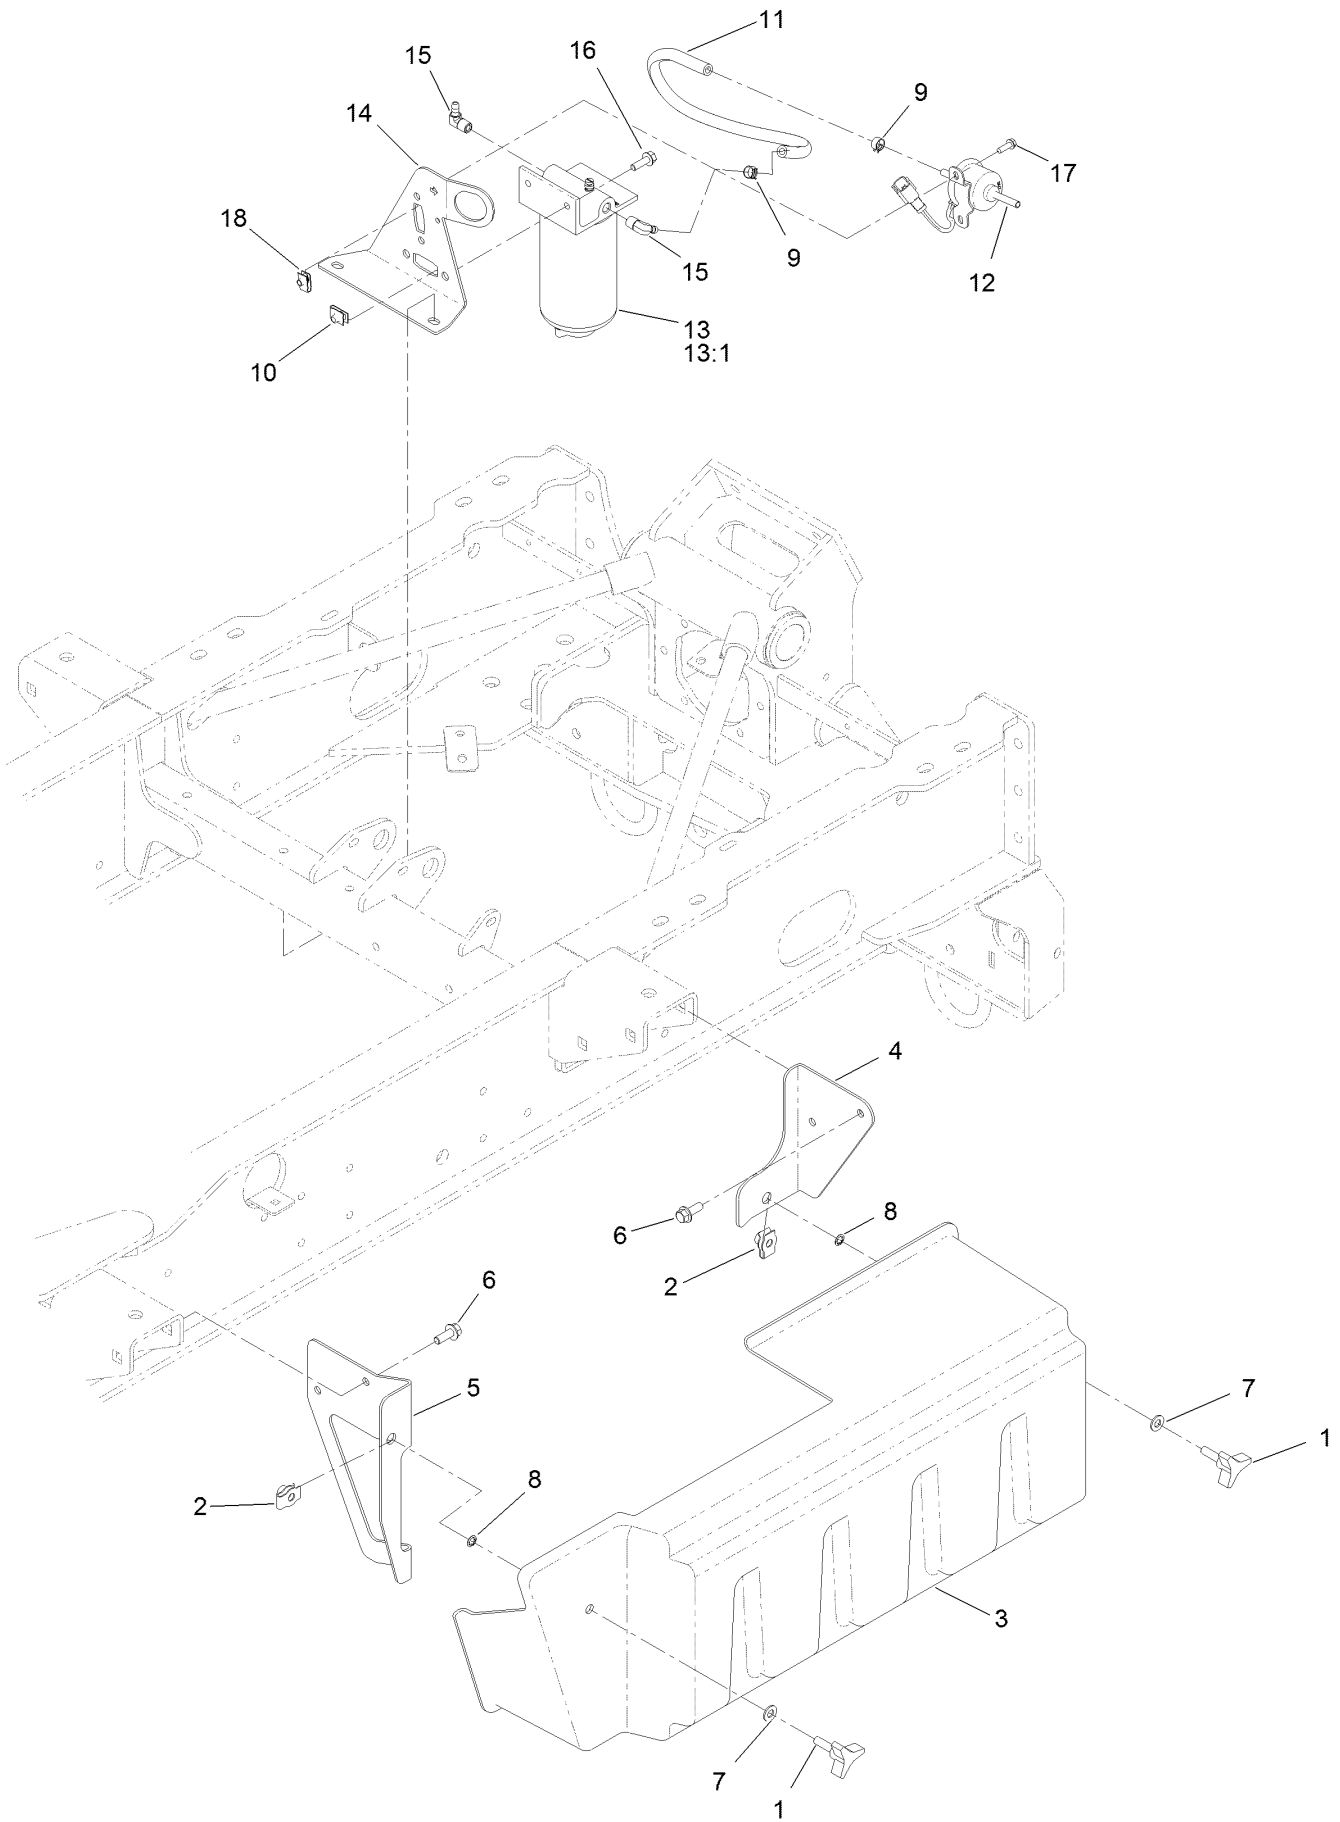

Fuel Pump and Filter Assembly

Fuel Pump and Filter Assembly (continued)

<i>Ref.</i>	<i>Part Number</i>	<i>Qty.</i>	<i>Description</i>	<i>Ref.</i>	<i>Part Number</i>	<i>Qty.</i>	<i>Description</i>
1	27-4570	2	Knob-Seat	11	110-4109	1	Hose-Fuel
2	105-4886	2	Nut-Tinnerman	12	121-5613	1	Pump-Fuel, Electric
3	136-9742	1	Cover-LH	13	125-2914	1	Filter-Separator
4	136-9957-01	1	Bracket-Latch, Rear	13:1	125-2915	1	Filter-Fuel/Water Separator
5	136-9958-01	1	Bracket-Latch, Front	14	136-9728-03	1	Bracket-Support, Fuel
6	3234-42	4	Screw-HHF	15	353-781	2	Fitting-HYD, 90
7	3256-80	2	Washer-Plain	16	3234-29	2	Screw-HHF
8	32151-72	2	Ring-Retaining	17	32105-15	2	Screw-HWH
9	92-2379	2	Clamp-Hose	18	107069	2	Clip
10	94-2413	2	Nut-U