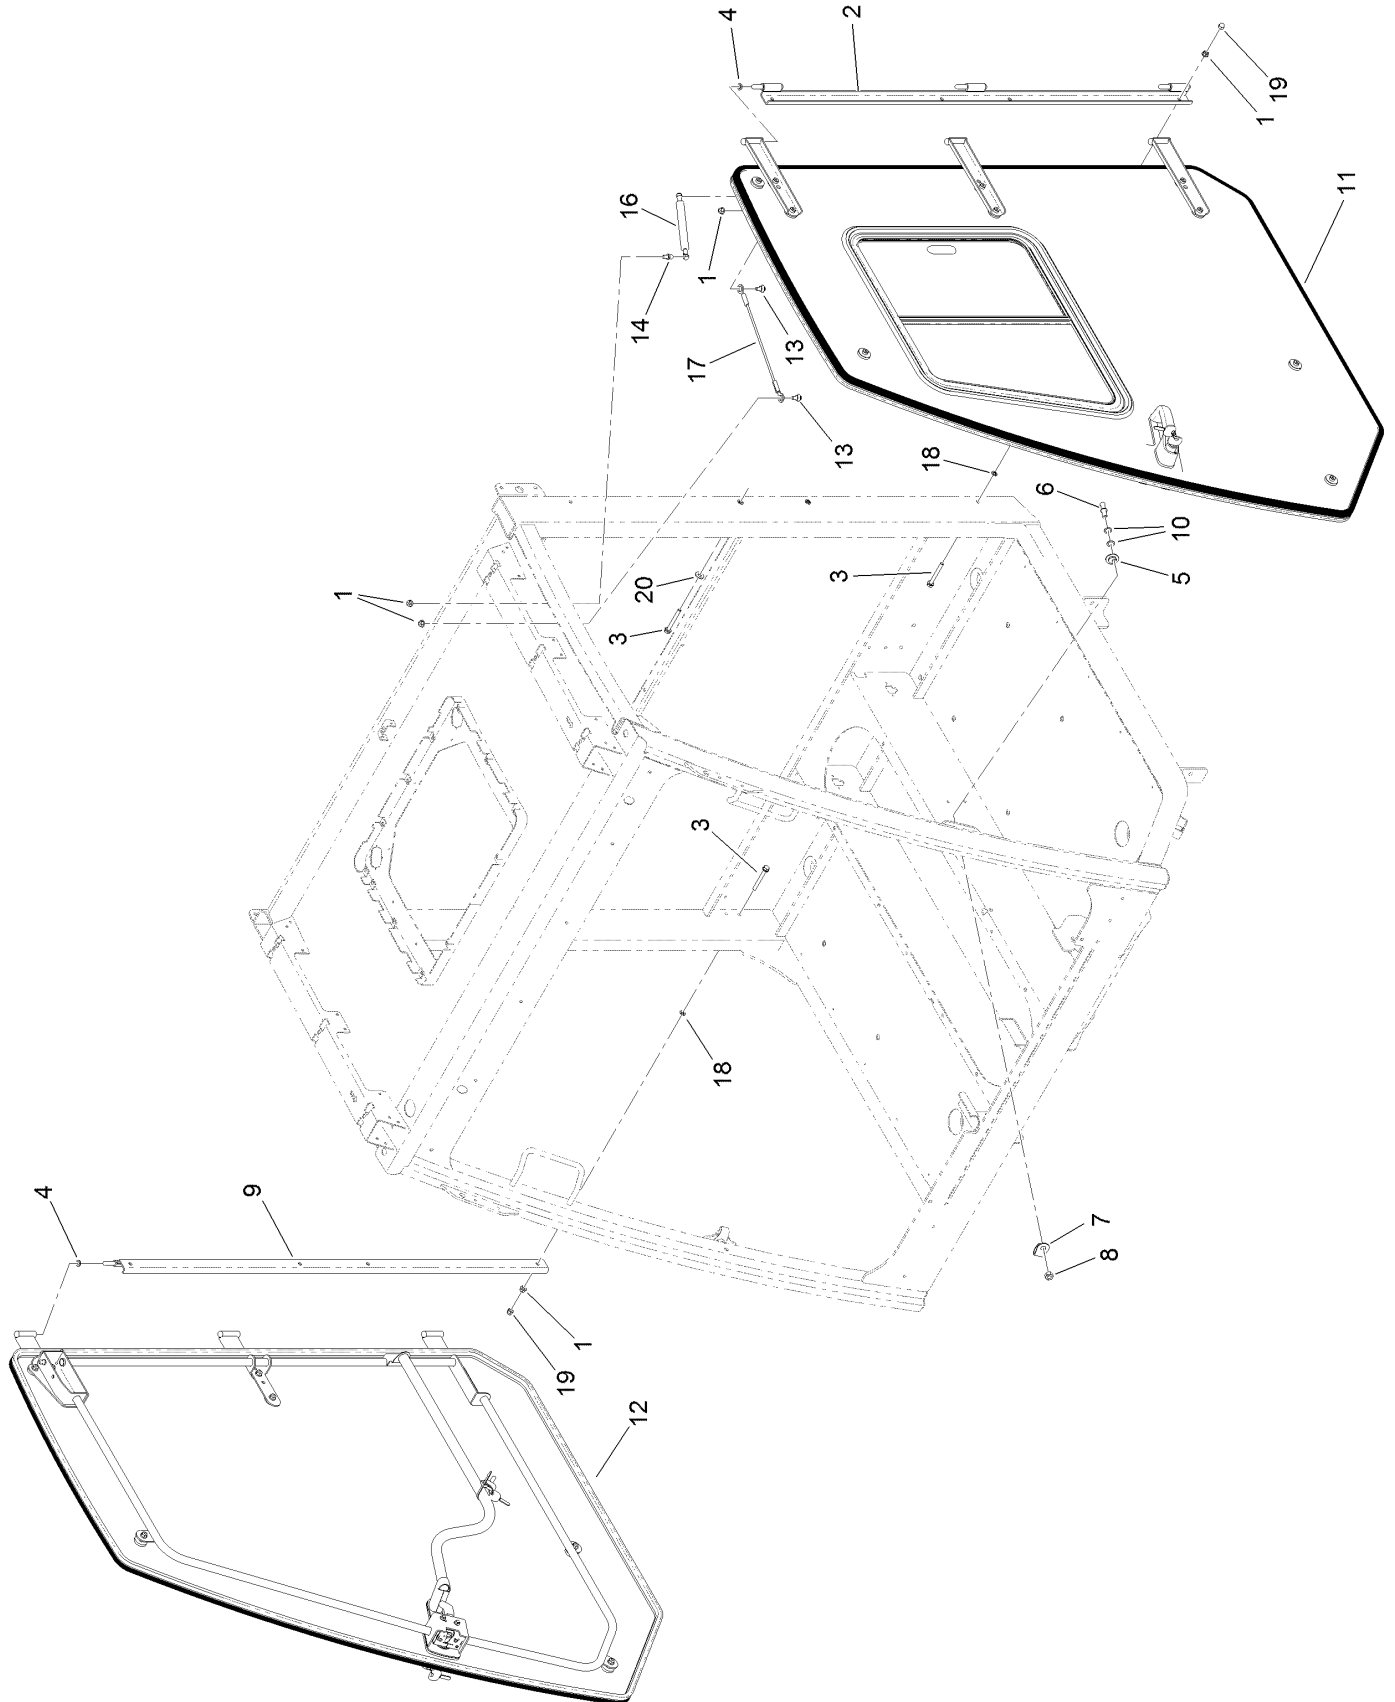

● Not serviced separately

Windshield Assembly No. 137-1278

Windshield Assembly No. 137-1278 (continued)

<i>Ref.</i>	<i>Part Number</i>	<i>Qty.</i>	<i>Description</i>
6	137-1220	1	Trim-Windshield

Door Assembly