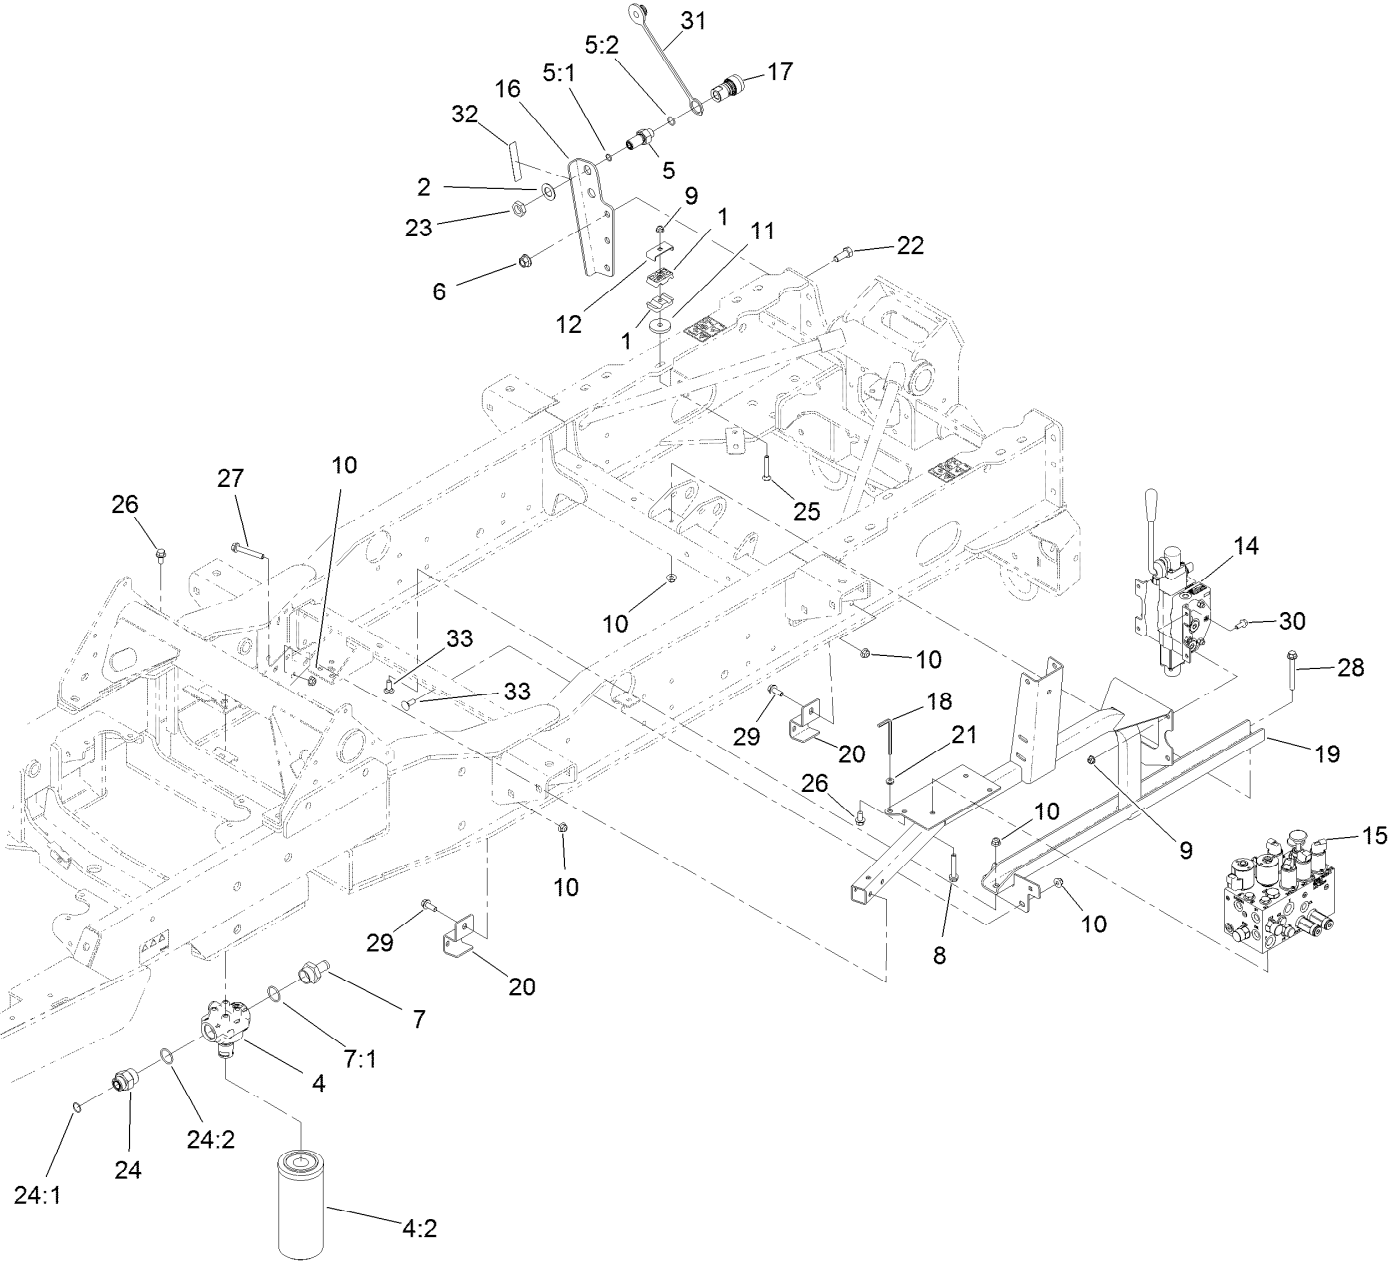

Manifold, Filter and Auxiliary Valve Assembly

Manifold, Filter and Auxiliary Valve Assembly (continued)

<i>Ref.</i>	<i>Part Number</i>	<i>Qty.</i>	<i>Description</i>	<i>Ref.</i>	<i>Part Number</i>	<i>Qty.</i>	<i>Description</i>
1	56-7976	2	Clamp-Tube	18	136-5288	1	Wrench-Hexagon
2	69-8930	2	Washer	19	136-5340-01	1	Support-Manifold
4	139-1010	1	Filter Head ASM	20	136-9718-03	2	Support-Hose
4:2	94-2621	1	Element-Filter	21	136-9976	1	Grommet
5	98-9907	2	Union-Bulkhead	22	325-5	2	Screw-HH
5:1	237-30	1	O-Ring	23	340-127	2	Nut-Bulkhead
5:2	237-79	1	O-Ring	24	340-91	1	Fitting-STR
6	99-5107	2	Nut-Lock	24:1	237-58	1	O-Ring
7	99-6932	1	Fitting-STR	24:2	237-146	1	O-Ring
7:1	237-117	1	O-Ring	25	3230-7	1	Bolt-CARR
8	100-2592	1	Screw-HHF	26	3234-1	7	Screw-HHF
9	104-8300	5	Nut-HF, NI	27	3234-39	2	Screw-HHF
10	104-8301	8	Nut-HF, NI	28	3234-41	1	Screw-HHF
11	110-9981	1	Washer-Plain	29	3234-42	2	Screw-HHF
12	119-1419	1	Plate-Clamp	30	3234-47	4	Screw-HHF
14	131-5637	1	Valve-Aux	31	T56152150	2	Plug-Quick Connect
15	131-5639	1	Manifold ASM	32	138-4135	1	Decal-HYD, Remote
16	131-5668-03	1	Plate-Bulkhead, Rear	33	3231-2	3	Bolt-CARR
17	133-7827	2	Coupler-Quick Connect