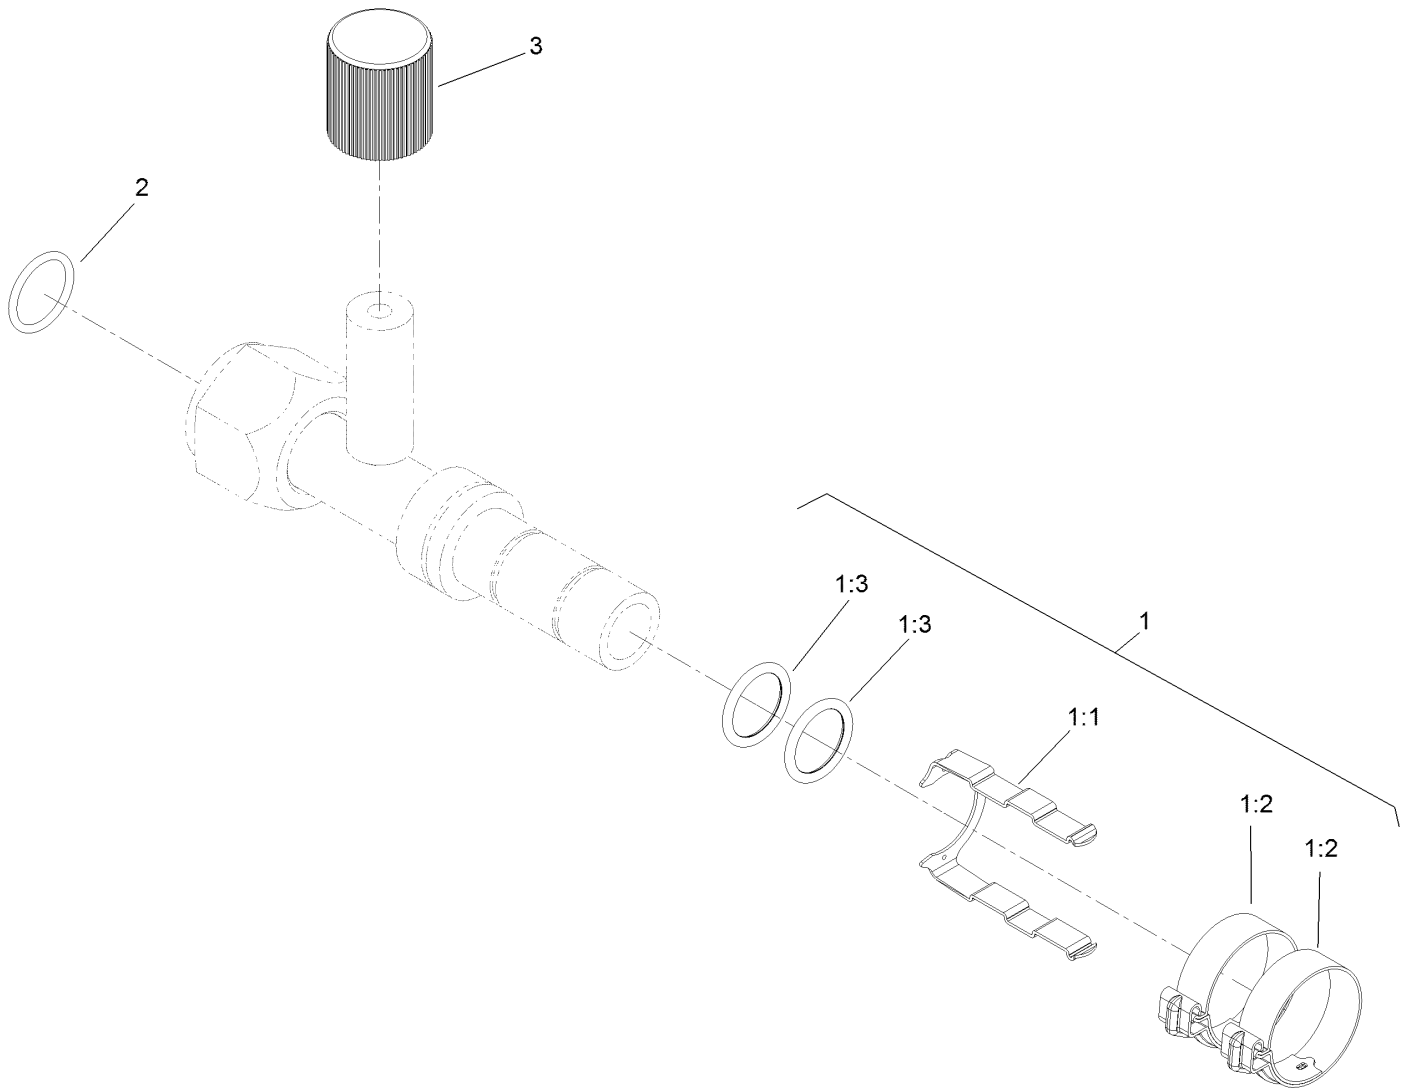

Straight Female Fitting Assembly No. 130-5755