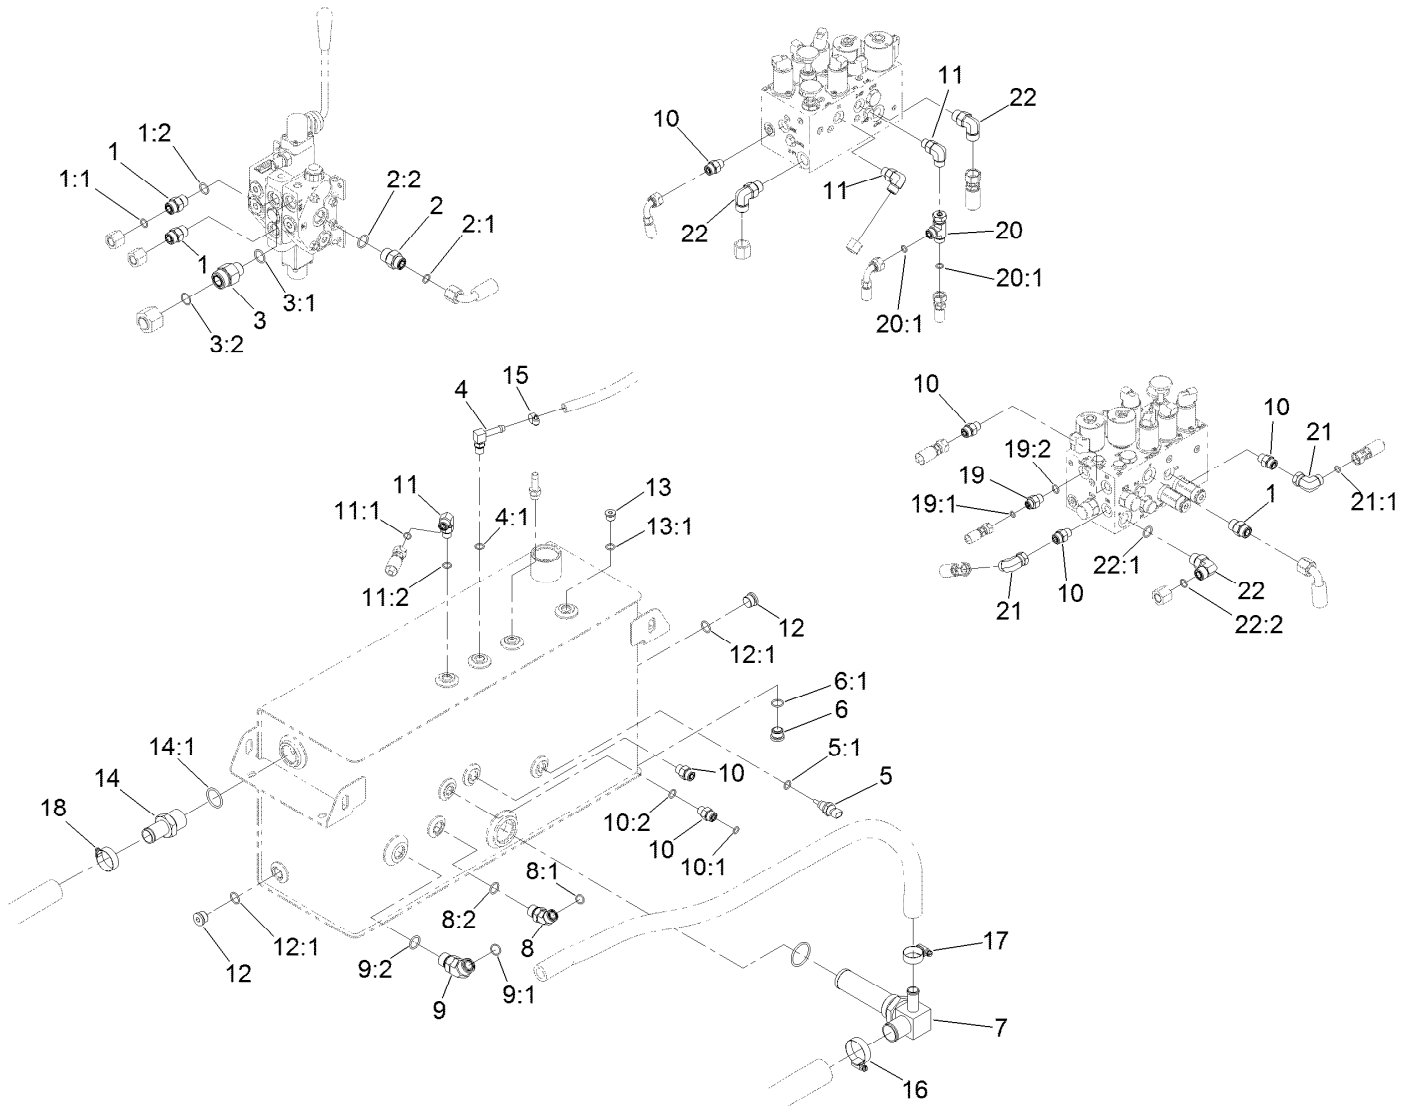

Hydraulic Tank, Manifold, and Auxiliary Valve Fitting Assembly

Hydraulic Tank, Manifold, and Auxiliary Valve Fitting Assembly (continued)

<i>Ref.</i>	<i>Part Number</i>	<i>Qty.</i>	<i>Description</i>	<i>Ref.</i>	<i>Part Number</i>	<i>Qty.</i>	<i>Description</i>
1	340-4	3	Fitting-Straight	10:2	237-42	1	O-Ring
1:1	237-30	1	O-Ring	11	340-77	3	Fitting-Elbow, 90 DEG
1:2	237-79	1	O-Ring	11:1	237-22	1	O-Ring
2	340-6	1	Fitting-Straight	11:2	237-42	1	O-Ring
2:1	237-30	1	O-Ring	12	353-988	2	Plug-Hex
2:2	237-80	1	O-Ring	12:1	237-79	1	O-Ring
3	340-66	1	Fitting-Straight	13	353-989	1	Plug-Hex, Hollow
3:1	237-80	1	O-Ring	13:1	237-42	1	O-Ring
3:2	237-58	1	O-Ring	14	354-78	1	Fitting-STR
4	100-4887	1	Fitting-Elbow, 90	14:1	237-146	1	O-Ring
4:1	237-42	1	O-Ring	15	2412-108	1	Clamp-Worm
5	110-8829	1	Sender-Temperature	16	2412-111	1	Clamp-Hose, W/Liner
5:1	237-42	1	O-Ring	17	2412-129	1	Clamp-Hose
6	133-7659	1	Plug ASM	18	2412-34	1	Clamp-Hose
6:1	237-79	1	O-Ring	19	340-1	1	Fitting-Straight
7	136-5109	1	Strainer Fitting ASM	19:1	237-21	1	O-Ring
8	340-101	1	Fitting-HYD, 45 DEG	19:2	237-42	1	O-Ring
8:1	237-30	1	O-Ring	20	340-115	1	Fitting-Tee
8:2	237-79	1	O-Ring	20:1	237-22	2	O-Ring
9	340-14	1	Fitting-HYD, 45 DEG	21	340-159	2	Elbow-90
9:1	237-65	1	O-Ring	21:1	237-22	2	O-Ring
9:2	237-80	1	O-Ring	22	340-98	3	Fitting-Elbow, 90 DEG
10	340-2	6	Fitting-Straight	22:1	237-79	1	O-Ring
10:1	237-22	1	O-Ring	22:2	237-30	1	O-Ring