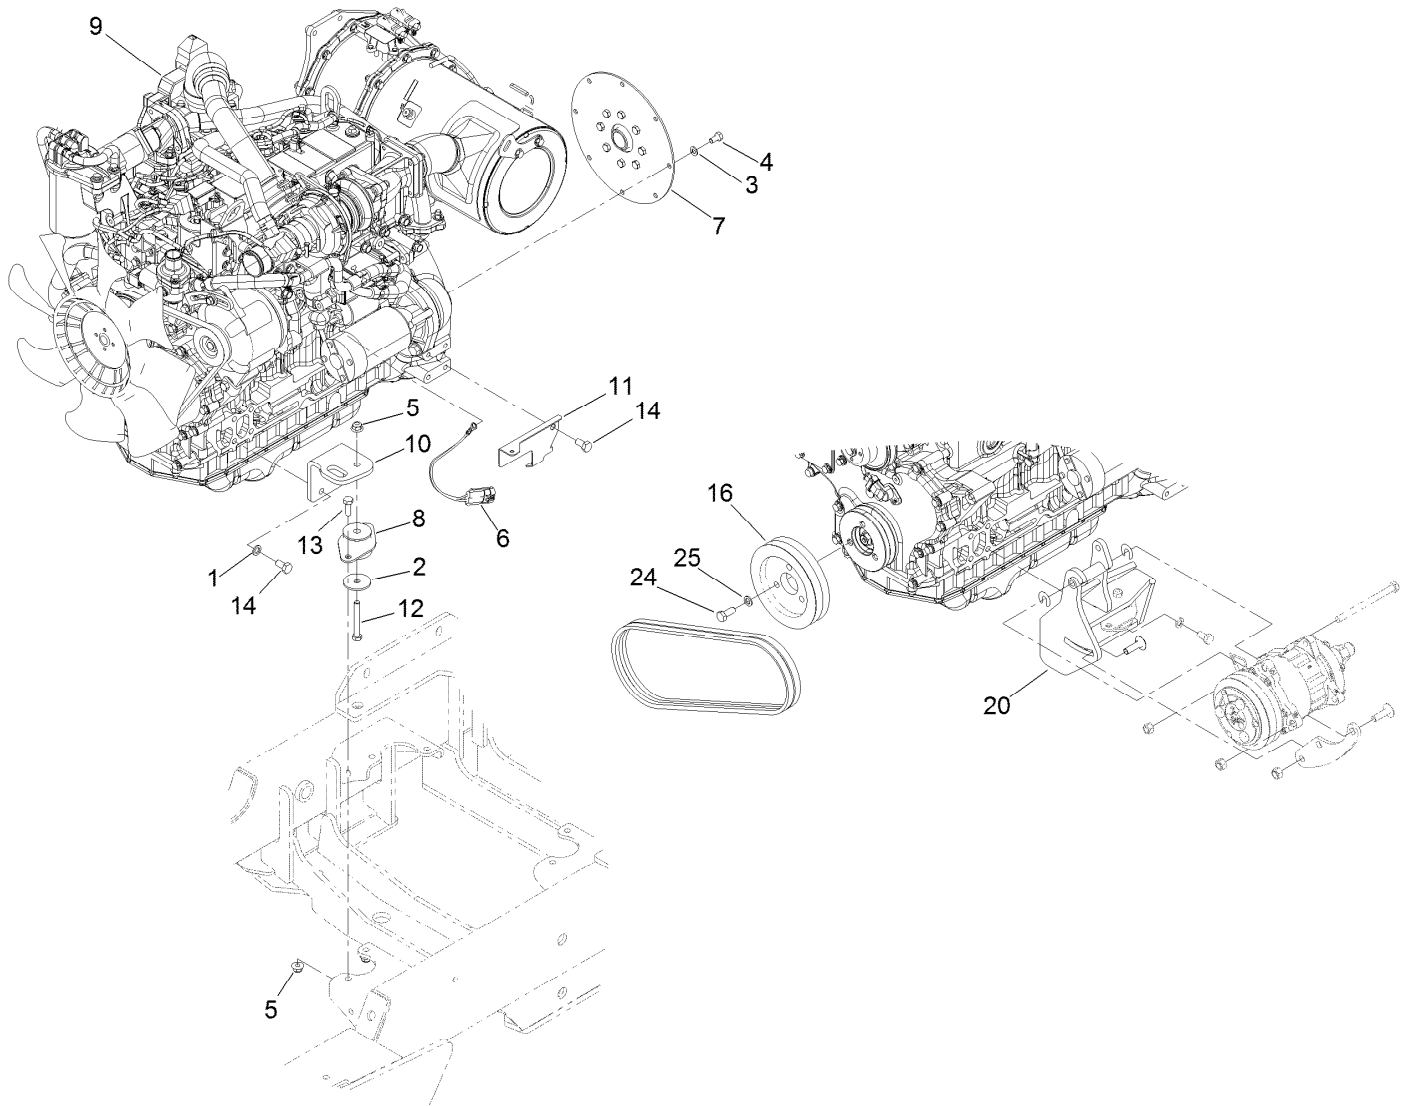

Dash Component Assembly (continued)

<i>Ref.</i>	<i>Part Number</i>	<i>Qty.</i>	<i>Description</i>	<i>Ref.</i>	<i>Part Number</i>	<i>Qty.</i>	<i>Description</i>
1	80-9330	1	Audio Alarm ASM	12	104-7201	1	Nut-HF, NI
1:1	104-5107	1	Nut-Plastic, Knurled ●	13	110-8822	1	Block-Junction
2	99-7430	1	Relay-Mini	14	114-5502	1	Clip-Fuse
3	99-7435	5	Relay	15	115-5103	2	Screw-HHF
4	107-1013	2	Nut-Speed	16	138-8144-03	1	Bracket-Terminal
5	32105-13	9	Screw-HWH	17	321-6	3	Screw-HH
6	120-6686	9	Nut-Clip, U	18	3255-7	2	Washer-Lock/EXT
7	127-2770	1	Controller	19	3255-9	1	Washer-Lock
8	127-8639	4	Screw-HHF	20	3274-14	2	Screw-HSH
9	136-9654	1	Bracket-Fuse, Engine	21	3290-357	2	Nut-HHF, Whiz
10	3274-69	3	Screw-HSBH	22	136-9679	2	Rivet-Tiny
11	107069	11	Clip	23	3290-378	1	Tie-Cable

● Not illustrated

Engine Assembly