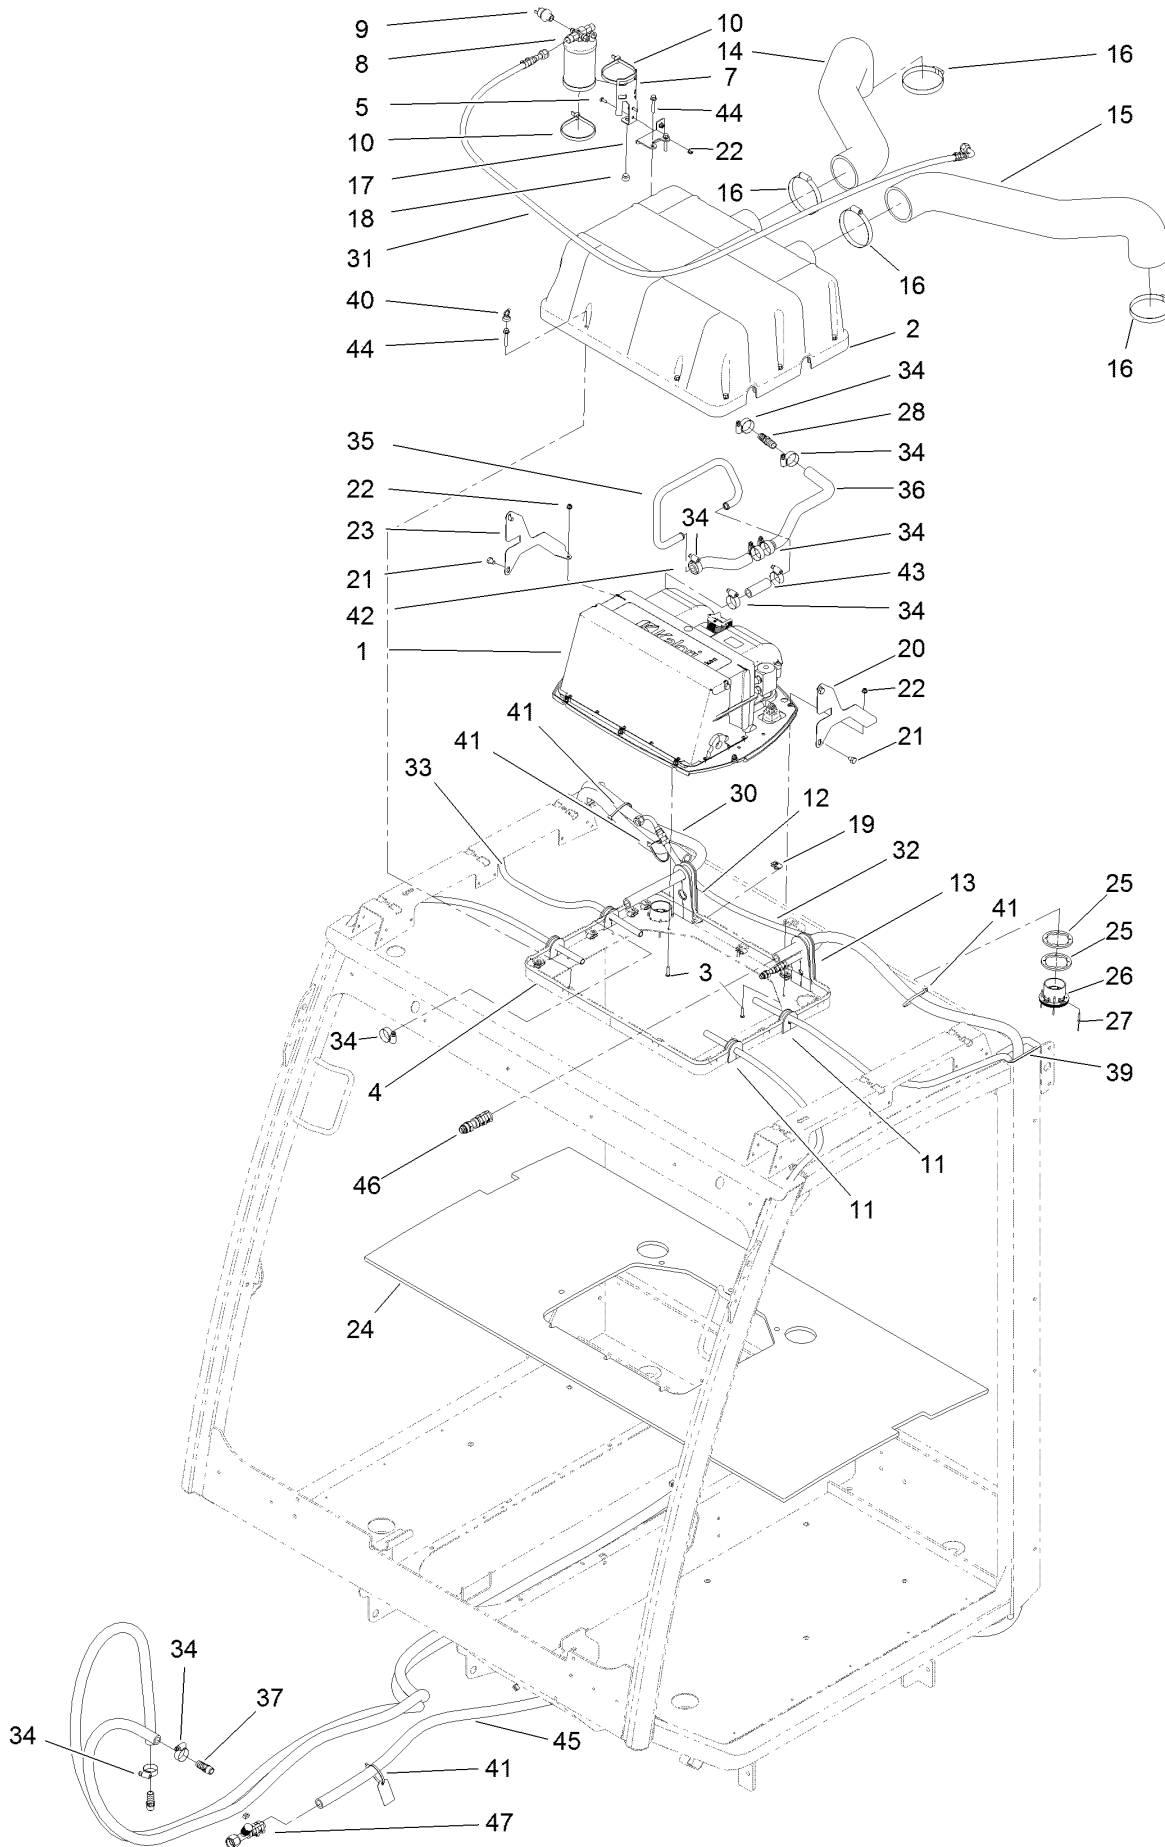

Cab Roof A/C and Heat Assembly

Cab Roof A/C and Heat Assembly (continued)

<i>Ref.</i>	<i>Part Number</i>	<i>Qty.</i>	<i>Description</i>	<i>Ref.</i>	<i>Part Number</i>	<i>Qty.</i>	<i>Description</i>
1	137-1359	1	A/C And Heat ASM	24	138-2784	1	Foam-Interior, RH
2	138-2827	1	Cover-A/C	25	138-2788-03	4	Spacer-Vent
3	3250-27	8	Screw-PPH	26	130-0455	2	Louver-Round, Snap-In
4	138-2831	1	Seal-Cord, Foam	27	107-0333	8	Rivet-Pop
5	3229-34	2	Screw-CARR	28	131-3373	1	Fitting-STR
7	138-2790	1	Bracket-Mount, Drier	31	138-3803	1	Hose ASM-A/C Condenser
8	130-5999	1	Drier-Receiver	30	138-3802	2	Hose-Heater
9	119-4501	1	Switch-Function, Dual	32	138-3804	1	Hose ASM-A/C Drier
10	3334-945	2	Tie-Cable	33	138-2914	4	Hose
11	138-2814	4	Plug-Drain Line, A/C	34	2412-129	8	Clamp-Hose
12	138-2816	1	Plug-Lines, Heat	35	137-1409	1	Heater-Tube, Formed
13	138-2817	1	Plug-A/C Lines	36	138-2791	1	Heater-Hose, Formed
14	137-1283	1	Hose-Intake, RH	37	117-9410	2	Fitting-Straight
15	137-1282	1	Hose-Intake, LH	39	138-2837	2	Tube-Sleeve
16	2412-110	4	Clamp-Band/Screw	40	32180-139	1	Mount-Tie Wrap, Magnetic
17	138-2975	1	Mount-Drier	41	3290-378	4	Tie-Cable
18	107-8042	1	Bumper-Rubber	42	137-1373	1	Heater-Hose, Formed
19	107069	12	Clip	43	137-1375	1	Heater-Hose, Joint
20	139-2052-03	1	Bracket-Mount, LH	44	131-5927	12	Screw-HHF
21	108-8646	4	Screw-HH, Lock	45	138-2919	1	Hose-Refrigerant
22	120-4578	10	Nut-HF	46	130-5944	1	Fitting-Male, Straight
23	139-2051-03	1	Bracket-Mount, RH	47	130-5755	1	Fitting-Female, Straight