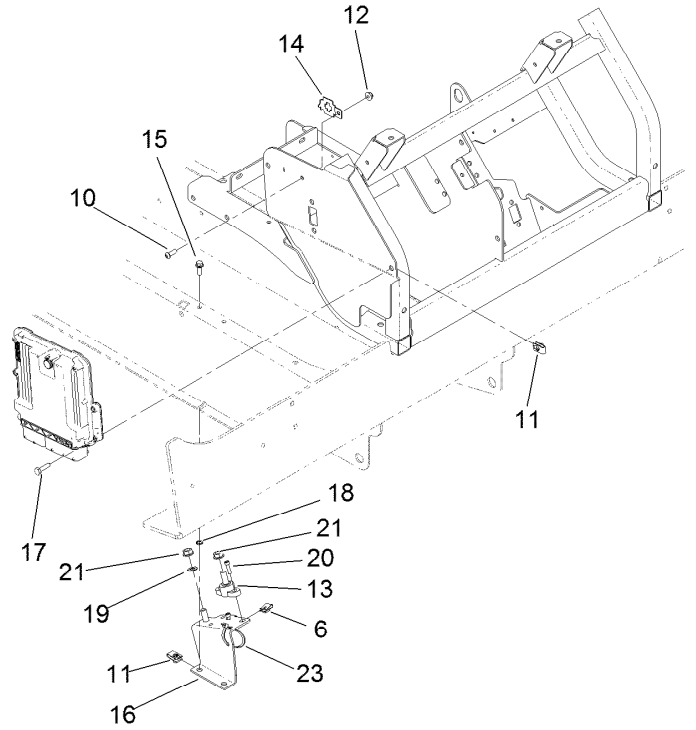

Dash Component Assembly

Dash Component Assembly (continued)

<i>Ref.</i>	<i>Part Number</i>	<i>Qty.</i>	<i>Description</i>	<i>Ref.</i>	<i>Part Number</i>	<i>Qty.</i>	<i>Description</i>
1	80-9330	1	Audio Alarm ASM	12	104-7201	1	Nut-HF, NI
1:1	104-5107	1	Nut-Plastic, Knurled ●	13	110-8822	1	Block-Junction
2	99-7430	1	Relay-Mini	14	114-5502	1	Clip-Fuse
3	99-7435	5	Relay	15	115-5103	2	Screw-HHF
4	107-1013	2	Nut-Speed	16	138-8144-03	1	Bracket-Terminal
5	32105-13	9	Screw-HWH	17	321-6	3	Screw-HH
6	120-6686	9	Nut-Clip, U	18	3255-7	2	Washer-Lock/EXT
7	127-2770	1	Controller	19	3255-9	1	Washer-Lock
8	127-8639	4	Screw-HHF	20	3274-14	2	Screw-HSH
9	136-9654	1	Bracket-Fuse, Engine	21	3290-357	2	Nut-HHF, Whiz
10	3274-69	3	Screw-HSBH	22	136-9679	2	Rivet-Tiny
11	107069	11	Clip	23	3290-378	1	Tie-Cable

● Not illustrated