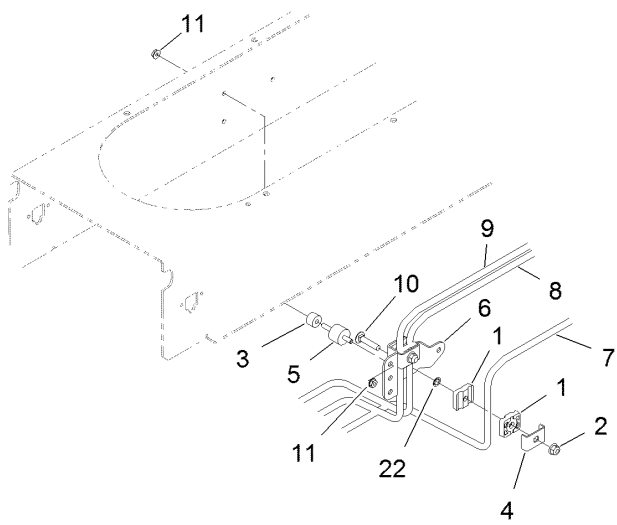

Floor Grips and Hydraulic Tube Assembly

Floor Grips and Hydraulic Tube Assembly (continued)

<i>Ref.</i>	<i>Part Number</i>	<i>Qty.</i>	<i>Description</i>	<i>Ref.</i>	<i>Part Number</i>	<i>Qty.</i>	<i>Description</i>
1	56-7973	4	Clamp-Tube	12	69-8940	6	Washer
2	104-8300	2	Nut-HF, NI	13	69-8970	3	Spacer
3	114-8301	3	Spacer	14	104-8301	2	Nut-HF, NI
4	119-1418	2	Plate-Clamp, Short	15	136-9950	1	Tread-Foot, Abrasive (LH)
5	132-1356	3	Mount-Isolator	16	136-9951	1	Tread-Foot, Abrasive (RH)
6	136-5346-03	1	Support-Hardline	17	136-9952	2	Tread-Foot, Abrasive Upper
7	136-9710	1	Tube ASM	18	137-1264-03	1	Support-Bulkhead
8	136-9711	1	Tube ASM	19	240-4	3	Grommet-Rubber
9	136-9712	1	Tube ASM	20	340-70	3	Nut-Lock
10	3230-4	2	Bolt-CARR	21	3234-42	2	Screw-HHF
11	32149-2	6	Nut-Keps	22	32151-72	2	Ring-Retaining