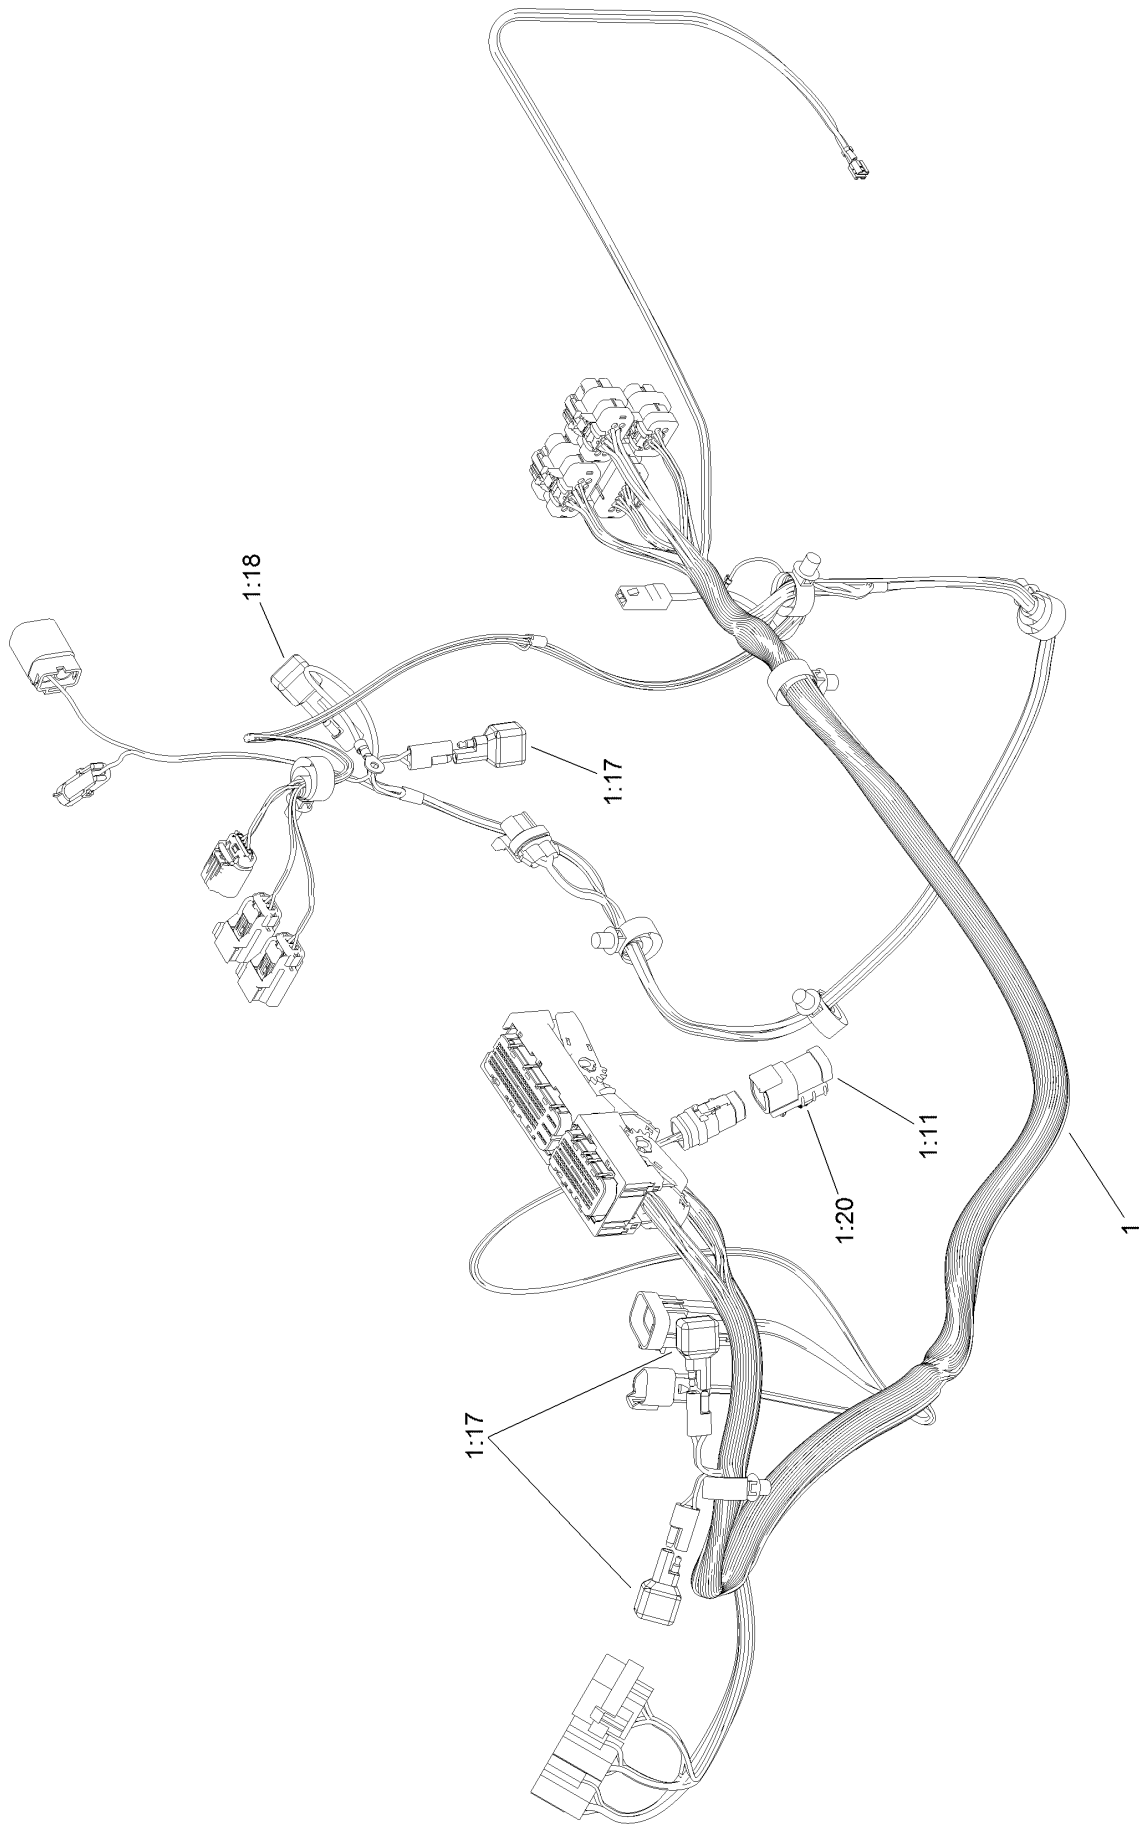

Battery Assembly (continued)

<i>Ref.</i>	<i>Part Number</i>	<i>Qty.</i>	<i>Description</i>	<i>Ref.</i>	<i>Part Number</i>	<i>Qty.</i>	<i>Description</i>
1	48-9590	1	Washer-Lock	14	136-5338	1	Mat-Battery
2	56-7972	4	Clamp-Tube	15	323-6	1	Screw-HH
3	56-7977	6	Clamp-Tube	16	323-7	4	Screw-HH
4	66-2490	1	Retainer-Battery	17	3230-5	3	Bolt-CARR
5	104-8300	4	Nut-HF, NI	18	3230-9	1	Screw-CARR
6	104-8301	6	Nut-HF, NI	19	3231-6	1	Screw-CARR
7	106-5190	1	Battery, 660 CCA W/O Electrolyte	20	3253-4	1	Washer-Lock
8	119-1419	4	Plate-Clamp	21	3255-9	1	Washer-Lock
9	122-0709	1	Cable-Battery, Negative	22	3256-24	1	Washer-Flat
10	122-0710	1	Cable-Battery, Positive	23	3290-378	1	Tie-Cable
11	122-0969	1	Cable-Battery, Negative	24	33014-00	1	Nut-Hex
12	122-0970	1	Cable-Battery, Positive	25	33115-020	1	Screw-HH
13	133-7817-01	1	Support-Battery	26	33003-00	1	Nut-HF
				27	122-0071	1	Cable-Battery, Positive

Engine Wire Harness Assembly