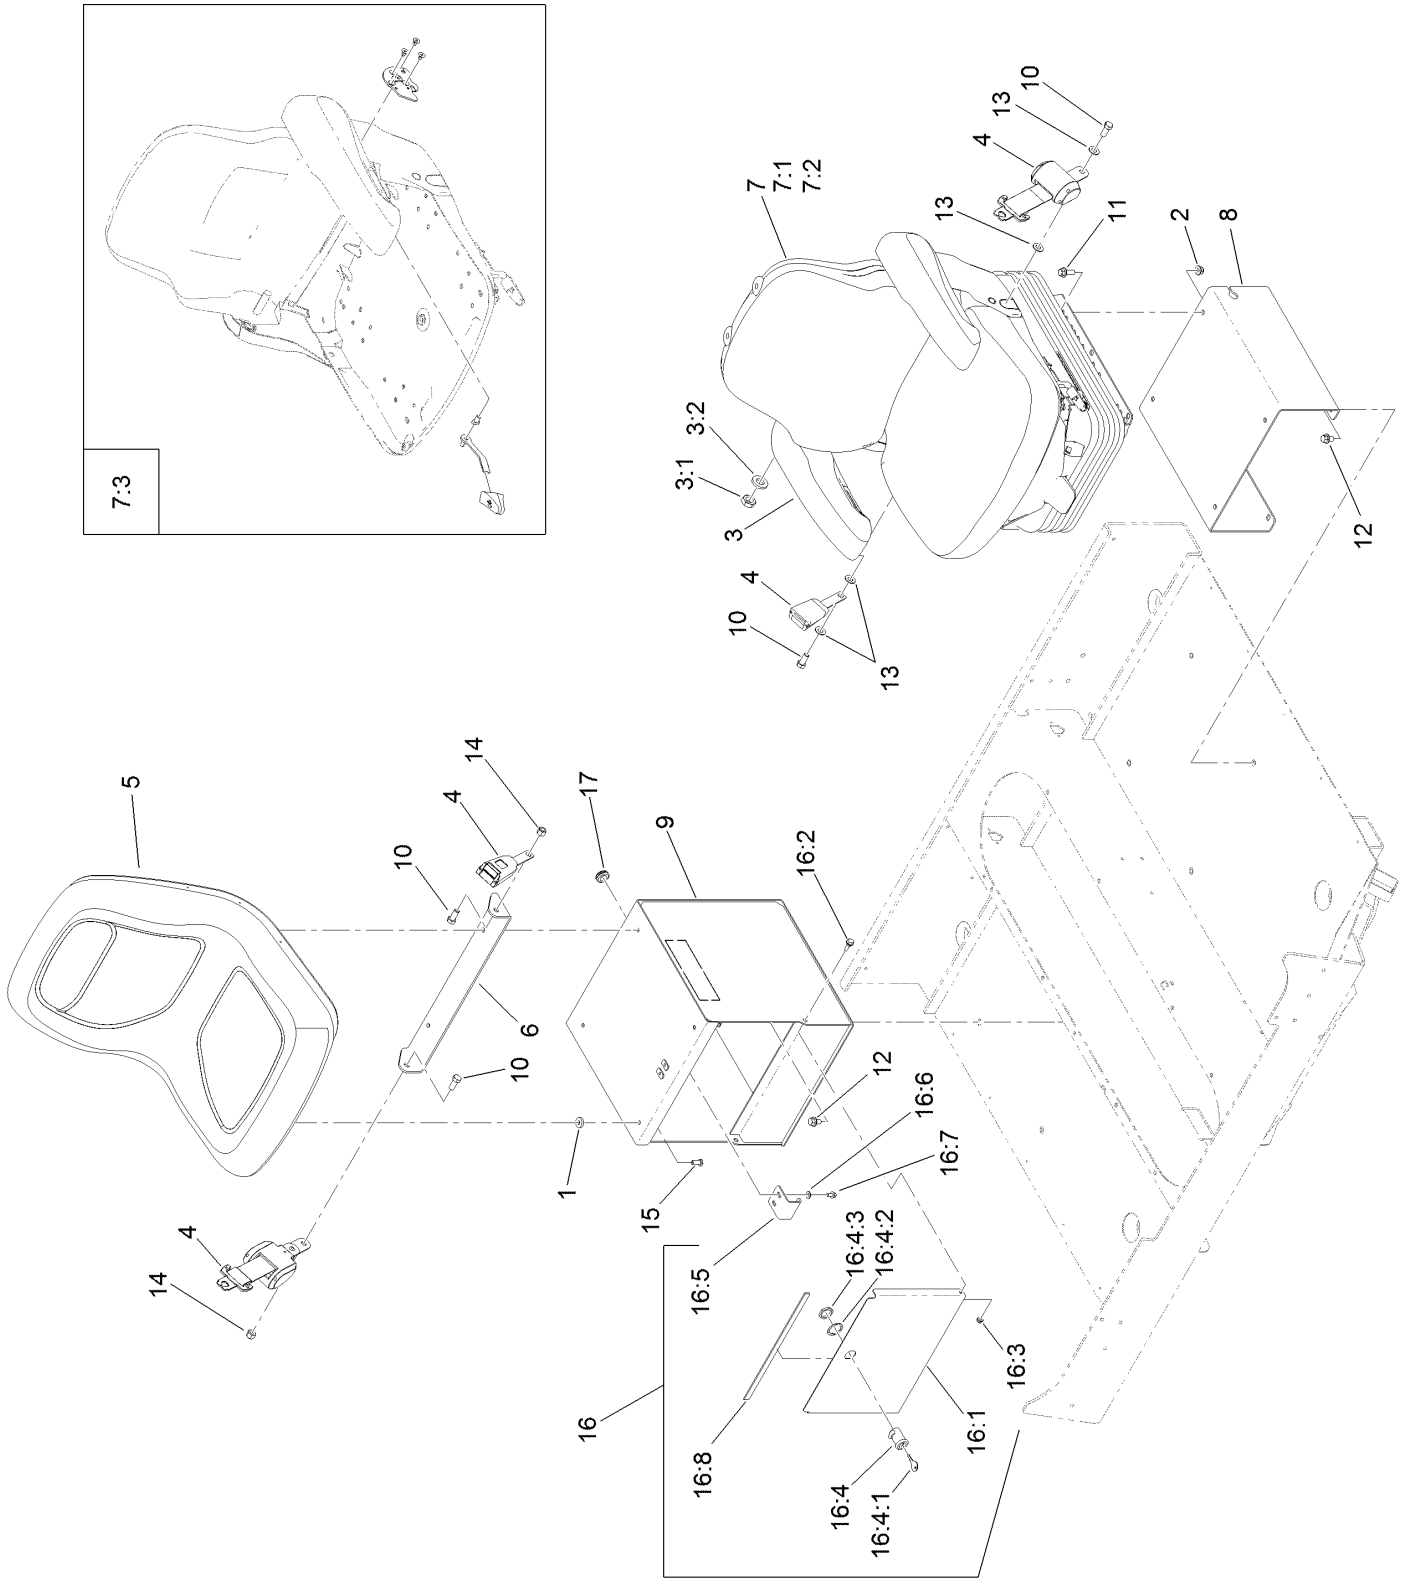

Operator Platform Assembly (continued)

<i>Ref.</i>	<i>Part Number</i>	<i>Qty.</i>	<i>Description</i>	<i>Ref.</i>	<i>Part Number</i>	<i>Qty.</i>	<i>Description</i>
1	5-0652	2	Spacer	11	136-5328	2	Plate-Cover
2	94-2413	4	Nut-U	13	136-9630-03	2	Step
3	99-5107	4	Nut-Lock	14	136-9791	2	Plug-Panel
4	104-8300	2	Nut-HF, NI	15	136-9996-03	1	Fender-Front, RH
5	104-8301	8	Nut-HF, NI	16	136-9997-03	1	Fender-Front, LH
6	105-6849	4	Screw-Forming, Thread	17	138-1861-03	1	Bracket-Seal
7	110-5954	4	Mount-Center, Bonded	18	138-2015	1	Foam-LH
8	115-5519	4	Washer-Plain	19	138-2016	1	Foam-RH
10		1	Platform ASM ●	20	104-7201	4	Nut-HF, NI
10:2	138-3796	1	Decal-Safety, Battery	22	3234-17	6	Screw-HHF
10:3	131-8410	1	Decal-Danger, Fuel	23	3234-40	4	Screw-HF
10:4	138-3797	2	Decal-Safety, ROPS	24	3234-42	8	Screw-HHF
10:5	136-9873	1	Decal-Safety	25	107069	15	Clip
10:7	138-4136	1	Decal-Parking Brake Release	31	3229-2	4	Screw-CARR
				32	138-2949-03	2	Plate-Retainer

● Not serviced separately

Seat Mount Assembly