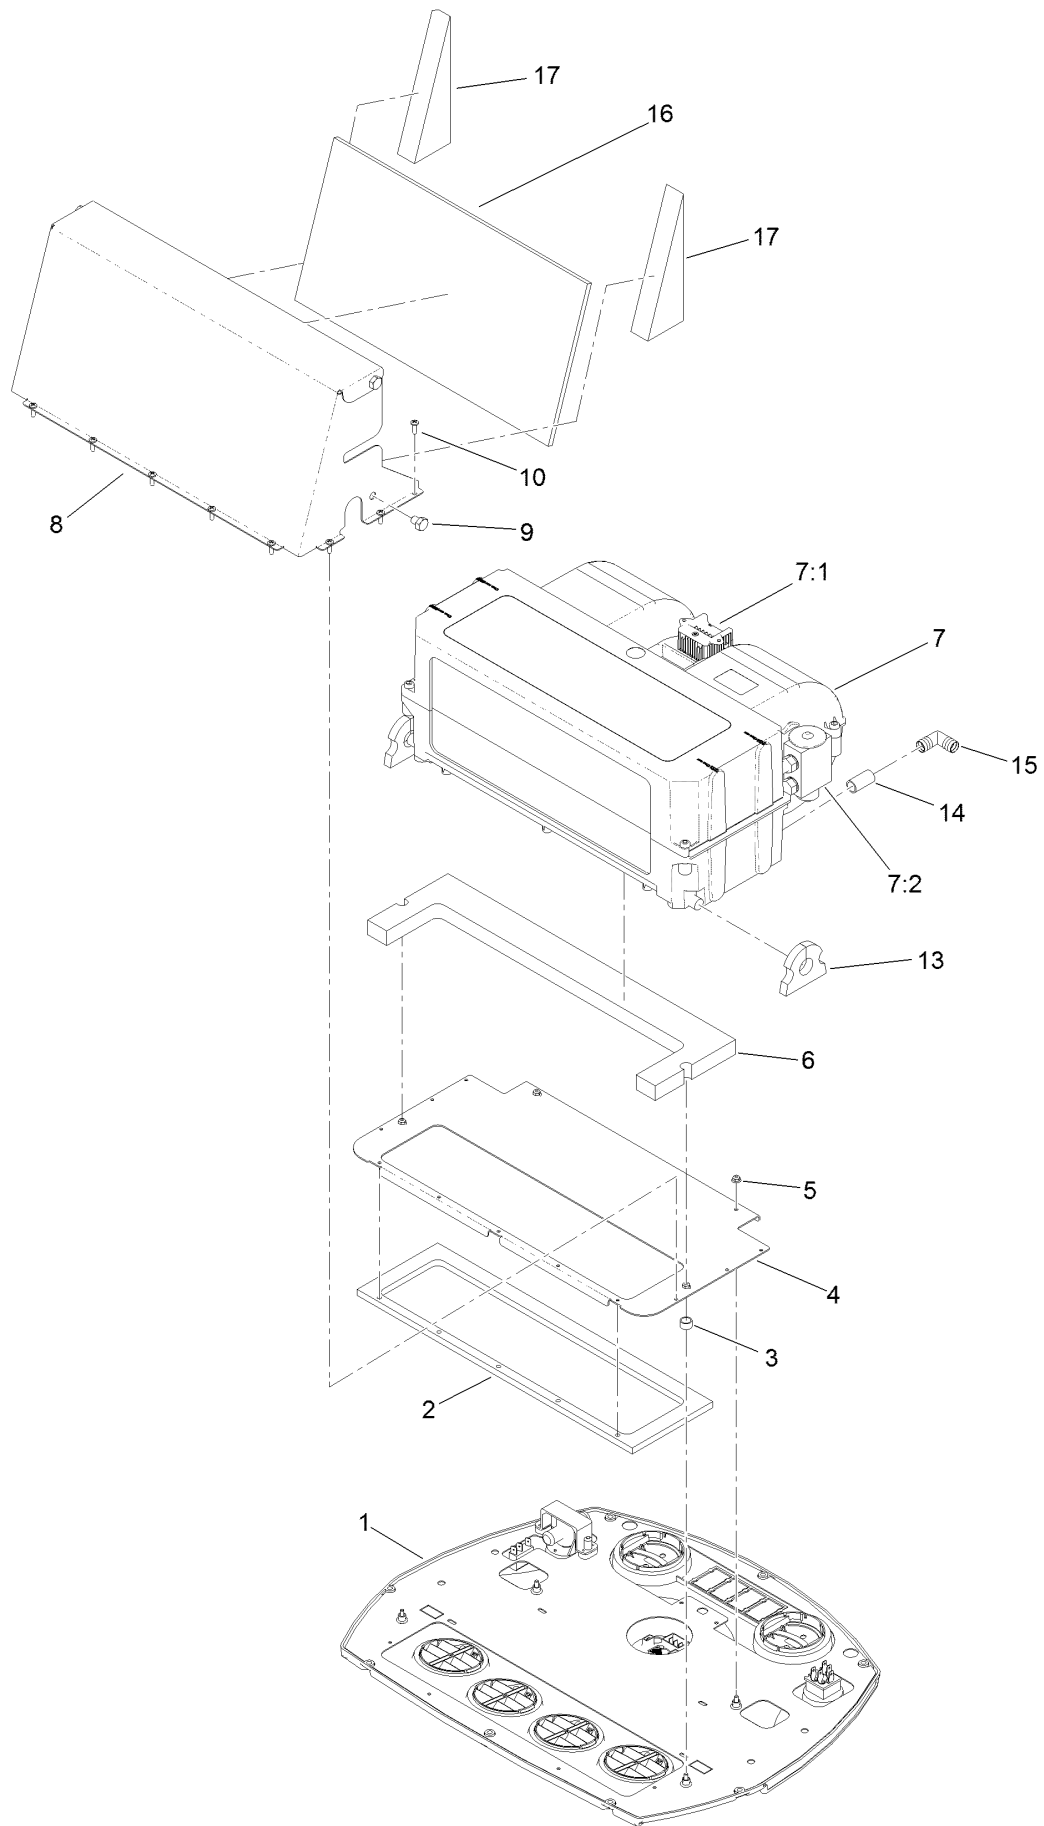

Cab Roof A/C and Heat Assembly No. 137-1359

Cab Roof A/C and Heat Assembly No. 137-1359 (continued)

<i>Ref.</i>	<i>Part Number</i>	<i>Qty.</i>	<i>Description</i>	<i>Ref.</i>	<i>Part Number</i>	<i>Qty.</i>	<i>Description</i>
1	137-1357	1	A/C And Heat Control Panel ASM	7:2	138-2912	1	Expansion-Valve
2	137-1363	1	Foam-Base	8	137-1294-03	1	Bracket-Duct, A/C
3	133-8809	4	Spacer	9	108-8646	4	Screw-HH, Lock
4	137-1364-03	1	Plate-AC	10	363-8245	11	Screw-TAP
5	127-2018	4	Nut-HHF	13	137-1368	2	Foam-Drain
6	137-1365	1	Foam-Top	14	138-2917	2	Hose
7	138-2910	1	AC/Heat System	15	138-2752	2	Fitting-90 Elbow, 1/2 Barb
7:1	138-2967	1	Thermostat-Resistor	16	138-3026	1	Foam-Front
				17	139-2060	2	Foam-Side