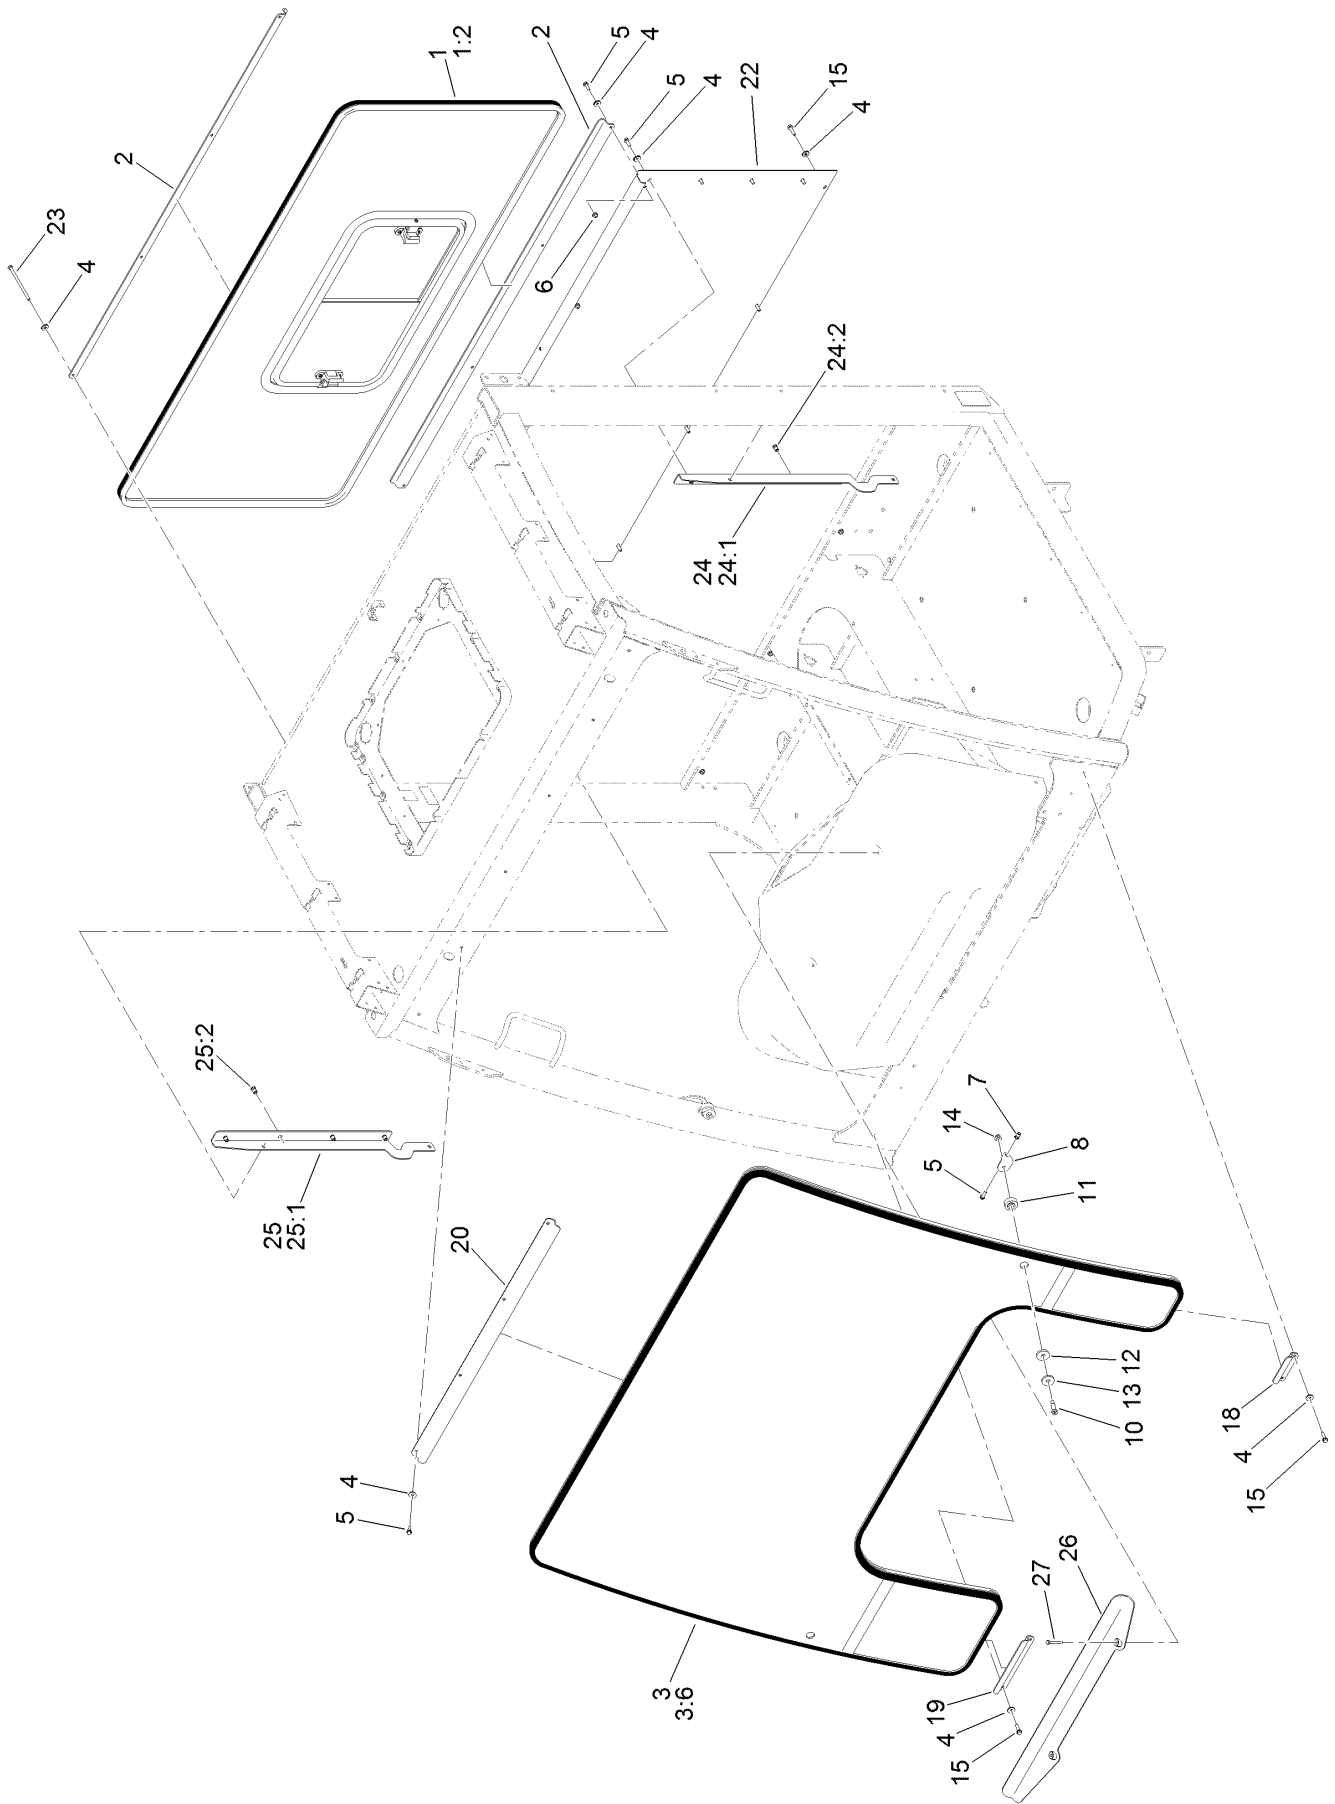

Front and Rear Glass Assembly

Front and Rear Glass Assembly (continued)

<i>Ref.</i>	<i>Part Number</i>	<i>Qty.</i>	<i>Description</i>	<i>Ref.</i>	<i>Part Number</i>	<i>Qty.</i>	<i>Description</i>
1	137-1271	1	Rear Window ASM	14	104-8300	2	Nut-HF, NI
1:2	138-2795	1	Trim-Glass, Rear	15	120-4654	4	Screw-HHF
2	137-1223-03	2	Bracket-Retainer, Windshield	18	137-1276-03	1	Bracket-Retainer, LH
3	137-1278	1	Windshield ASM	19	137-1277-03	1	Bracket-Retainer, RH
3:6	137-1220	1	Trim-Windshield	20	137-1290-03	1	Bracket-Retainer, Window
4	119-0872	12	Washer-Sealing, Bonded	22	138-2793-03	1	Panel-Rear
5	32105-15	8	Screw-HWH	23	321-38	4	Screw-HH
6	104-7201	16	Nut-HF, NI	24	138-2835	1	LH Rear Panel Mount ASM
7	138-2760	2	Nut-Clinch, Hex	24:1		1	Bracket-Mount, LH ●
8	138-2728-03	2	Mount-Window	24:2	138-2760	4	Nut-Clinch, Hex
10	125-9521	2	Screw-Shoulder, HSH	25	138-2836	1	RH Rear Panel Mount ASM
11	125-9537	2	Bushing-Flange	25:1		1	Bracket-Mount, RH ●
12	125-9982	2	Bushing-Flange	25:2	138-2760	4	Nut-Clinch, Hex
13	130-5815	2	Washer-Backup	26	139-2061-03	1	Mount-Center, Windshield
				27	100-5858	2	Screw-HH

● Not serviced separately