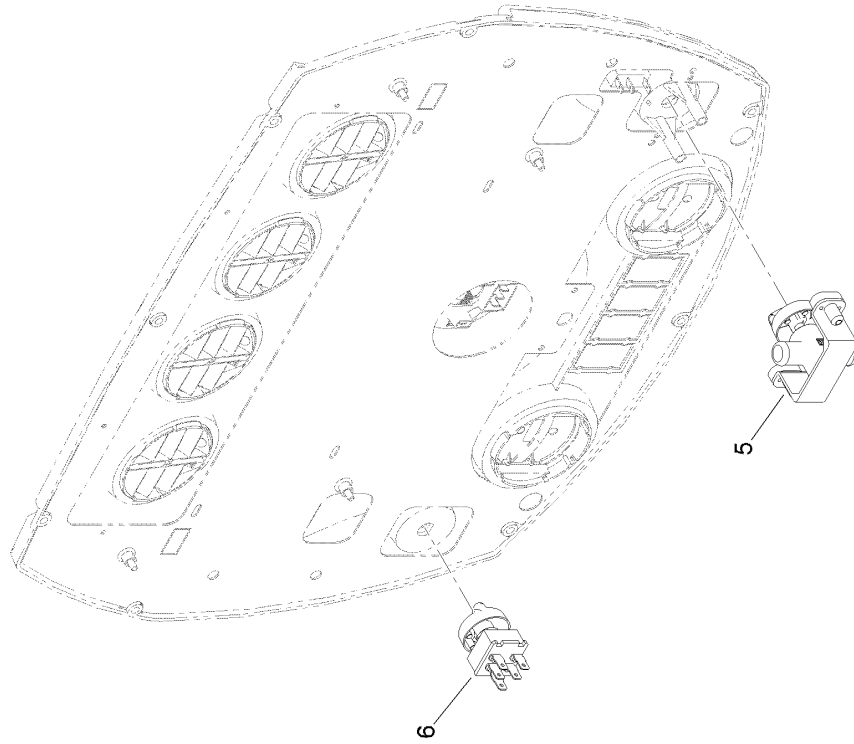

Cab Roof A/C and Heat Control Panel Assembly No. 137-1357

Cab Roof

A/C and Heat Control Panel Assembly No. 137-1357 (continued)

<i>Ref.</i>	<i>Part Number</i>	<i>Qty.</i>	<i>Description</i>	<i>Ref.</i>	<i>Part Number</i>	<i>Qty.</i>	<i>Description</i>
1	137-1377	4	Vent-Cool	5	138-2961	1	Valve-Heat
2	137-1378	1	Light-Cab, Interior	6	138-2956	1	Switch-Fan
3	138-2959	2	Vent-Return	7	119-7444	4	Screw-HSBH
4	138-2958	1	Switch-A/C