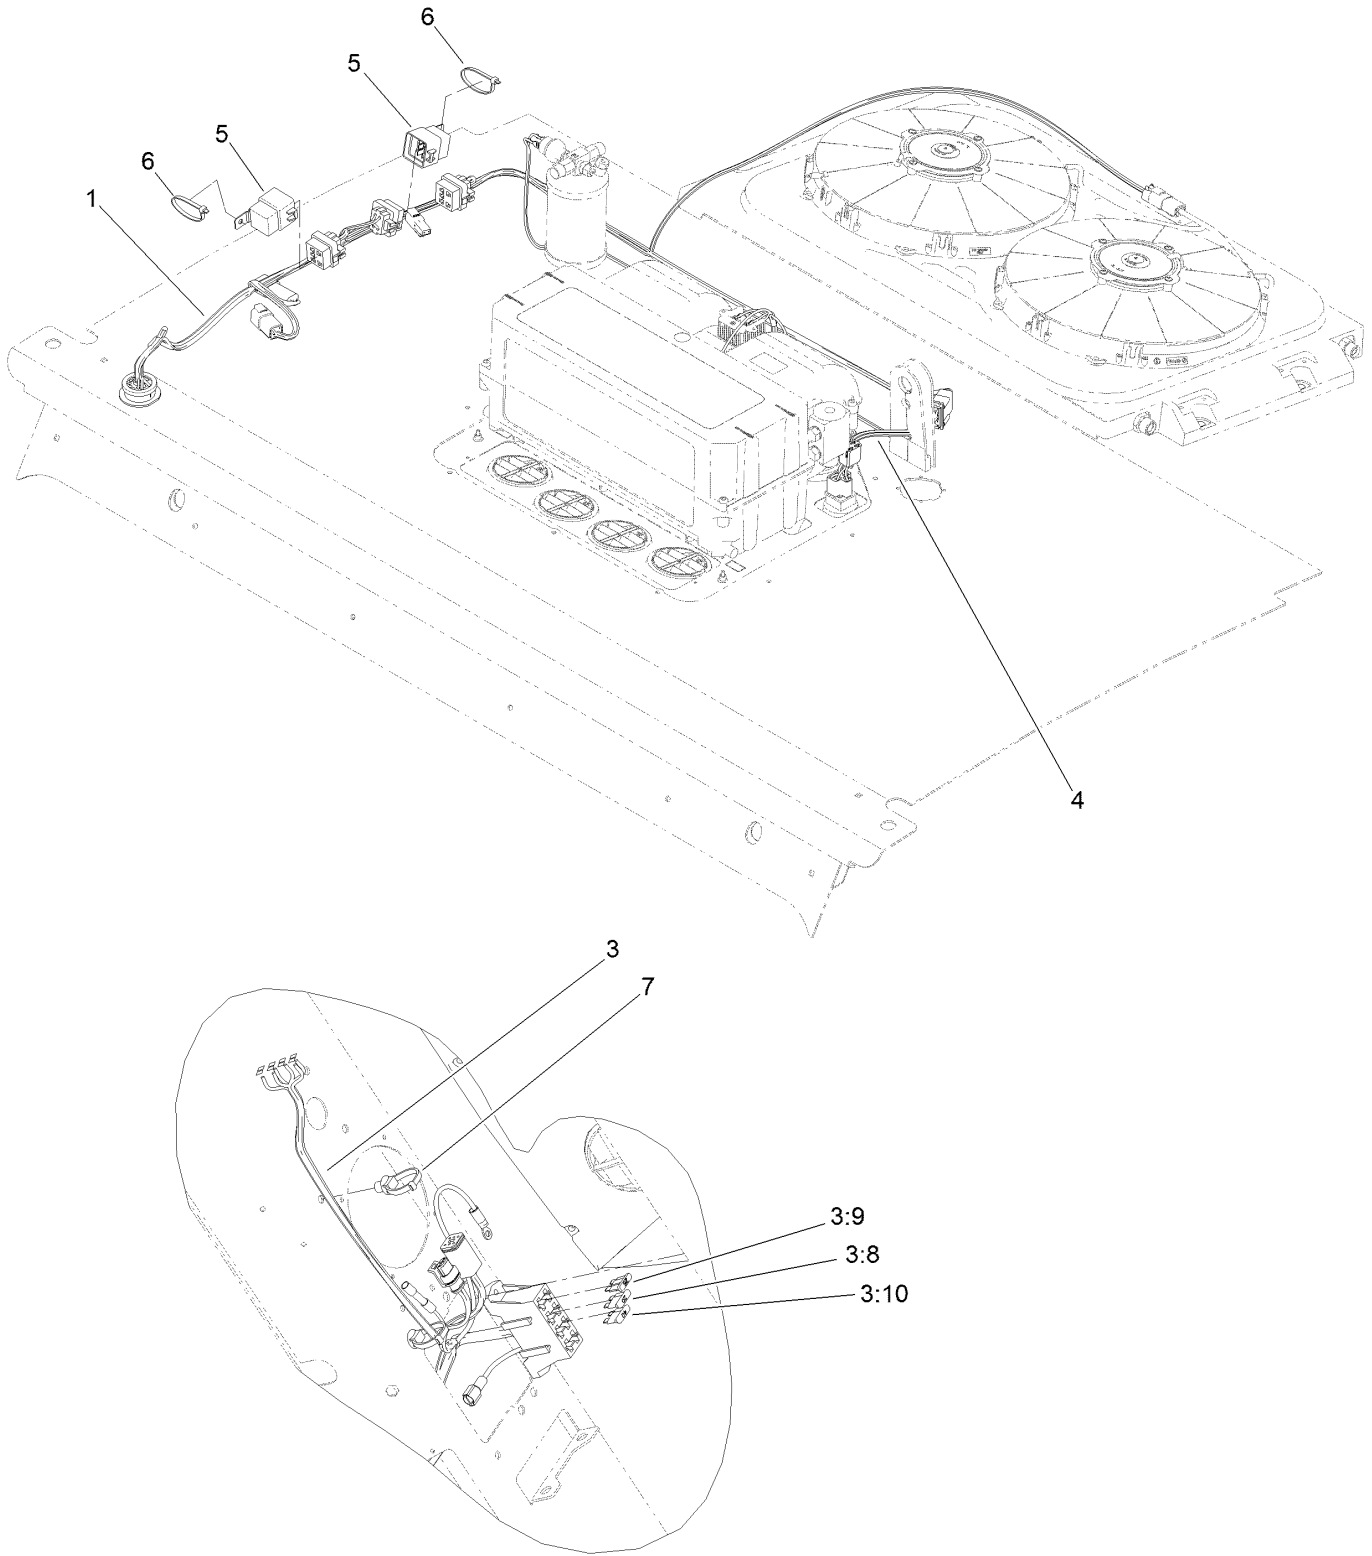

Cab Roof Insulation Assembly (continued)

<i>Ref.</i>	<i>Part Number</i>	<i>Qty.</i>	<i>Description</i>	<i>Ref.</i>	<i>Part Number</i>	<i>Qty.</i>	<i>Description</i>
1	138-2776	1	Tread-Floor, RH	8	138-3794	1	Insulation-Tunnel, Front
2	138-2777	1	Pad-Mount, Seat	9	138-2838-03	1	Bracket-Retainer, LH
3	138-2775	1	Tread-Floor, LH	10	138-2839-03	1	Bracket-Retainer, RH
4	138-3768	1	Insulation-Foam	11	138-2840	2	Foam-Pad
5	138-2946	1	Insulation-Front	12	138-2952	1	Foam-Heat Barrier
6	138-3771	2	Insulation-Side	13	138-2953	2	Foam-Heat Barrier
7	138-3767	1	Insulation-Tunnel				

Cab Roof Wire Harness Assembly