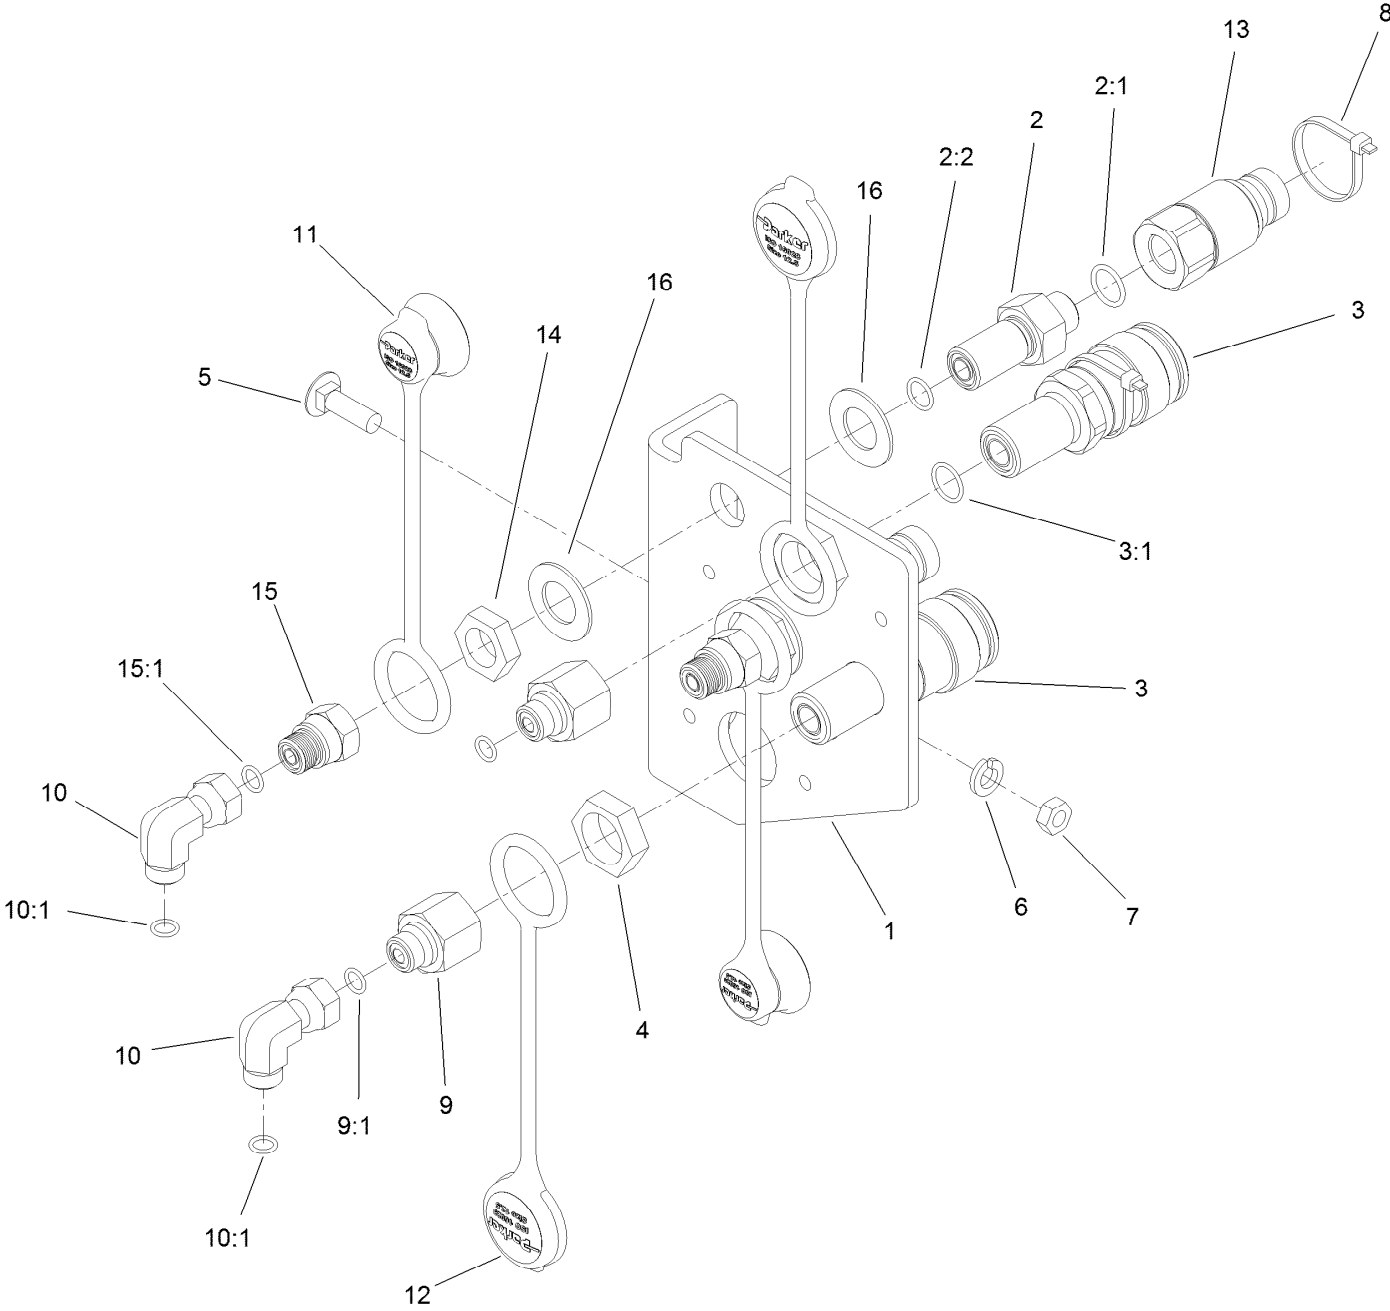

Coupler Support Assembly No. 138-3844

Coupler Support Assembly No. 138-3844 (continued)

<i>Ref.</i>	<i>Part Number</i>	<i>Qty.</i>	<i>Description</i>	<i>Ref.</i>	<i>Part Number</i>	<i>Qty.</i>	<i>Description</i>
1	138-4171-03	1	Support-Coupler	9:1	237-22	1	O-Ring
2	98-9907	2	Union-Bulkhead	10	340-159	2	Elbow-90
2:1	237-30	1	O-Ring	10:1	237-22	2	O-Ring
2:2	237-79	1	O-Ring	11	138-4152	2	Dust Cap-Nipple
3	105-8394	2	Bulkhead Coupler ASM	12	138-4153	2	Cap-Dust, Coupler
3:1	237-65	1	O-Ring	13	138-4150	2	Nipple-Quick Conn, Flat Face
4	340-74	2	Nut-Lock, Bulkhead	14	340-127	2	Nut-Bulkhead
5	3231-25	2	Bolt-CARR	15	95-7776	2	Fitting-HYD
6	3253-5	2	Washer-Lock	15:1	237-22	1	O-Ring
7	3217-7	2	Nut-Hex	16	69-8930	4	Washer
8	3290-378	2	Tie-Cable				
9	98-7067	2	Fitting-Rdcr