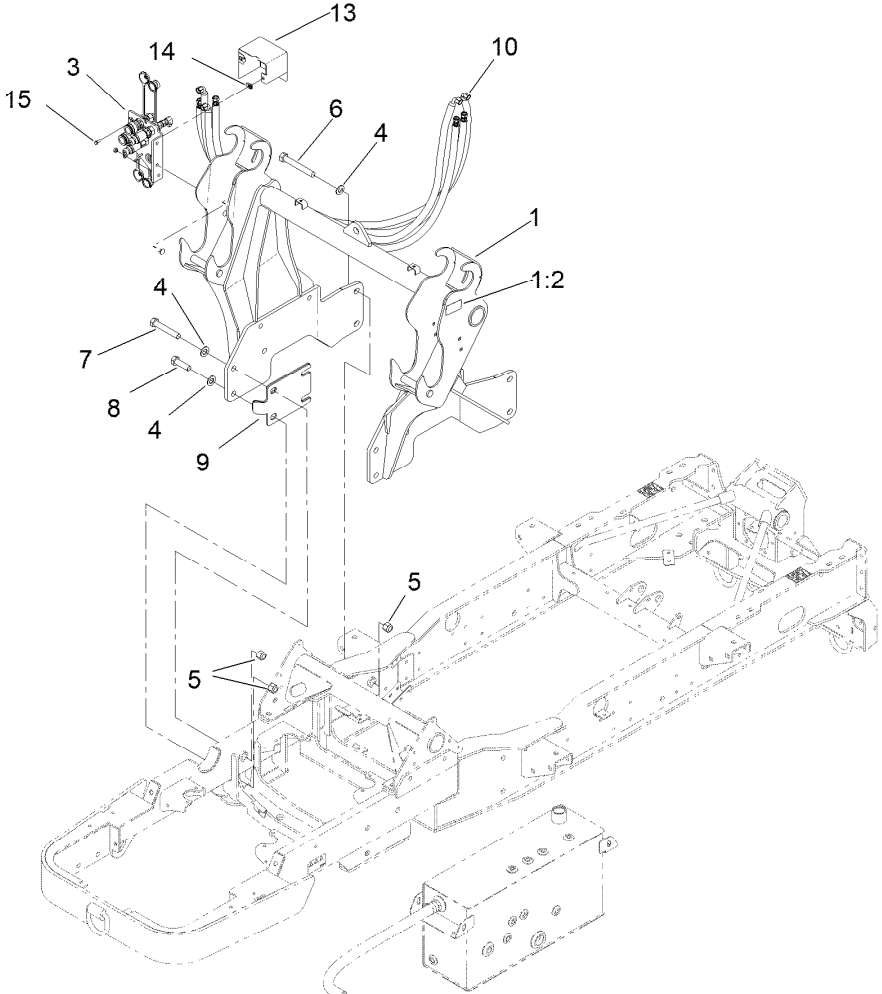

Front Loader Assembly

Front Loader Assembly (continued)

<i>Ref.</i>	<i>Part Number</i>	<i>Qty.</i>	<i>Description</i>	<i>Ref.</i>	<i>Part Number</i>	<i>Qty.</i>	<i>Description</i>
1	138-3856	1	Support ASM	6	328-12	4	Screw-HH
1:2	138-4107	2	Decal-Hazard, Pinch	7	328-8	4	Screw-HH
2		1	Loader ASM ●	8	328-2	2	Screw-HH
2:2	138-3792	2	Decal-Warning, Loader	9	136-5315-03	5	Plate-Shim, Loader
2:3	138-3798	2	Decal-Warning, Bucket	10	136-9702	4	Hose ASM
3	138-3844	1	Coupler Support ASM	13	138-4172-03	1	Cover-Coupler
4	3256-28	10	Washer-Flat	14	107069	2	Clip
5	3296-51	10	Nut-Lock, NI	15	32105-15	2	Screw-HWH

● Not serviced separately