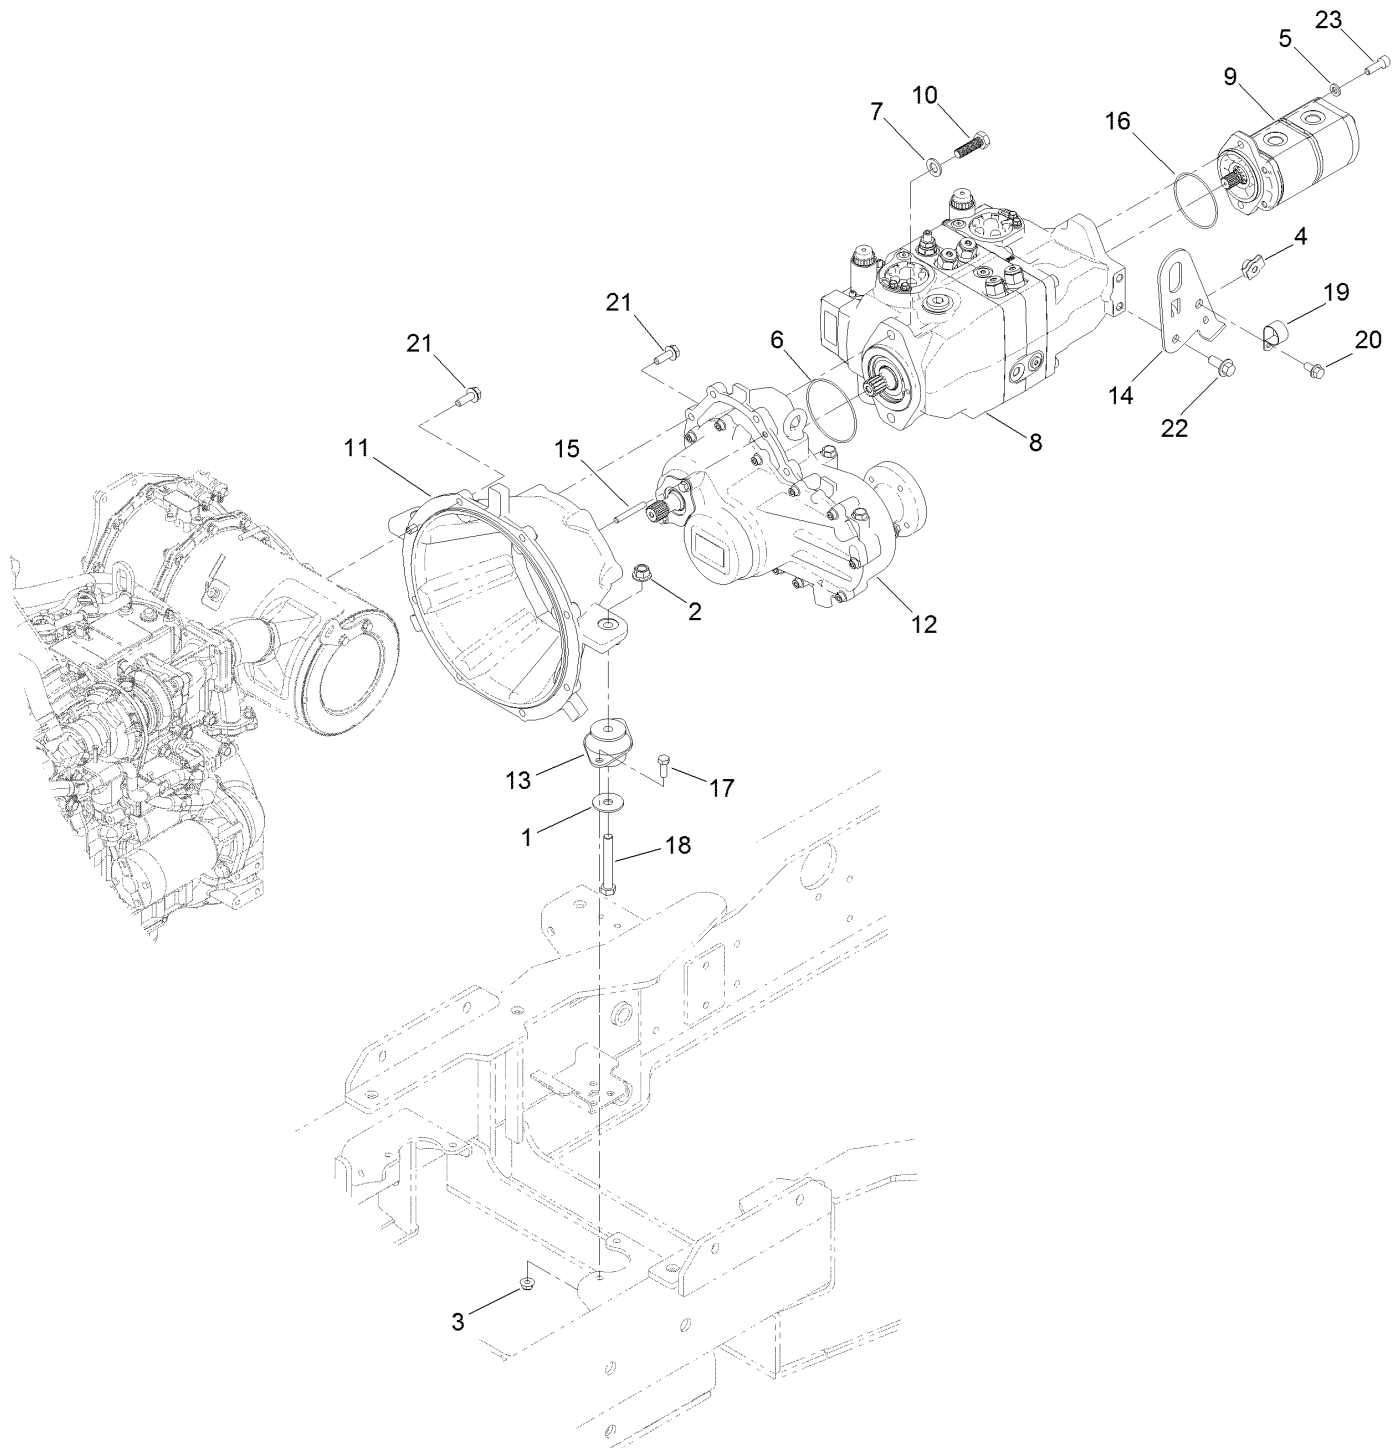

Engine Cooling and Hose Assembly (continued)

<i>Ref.</i>	<i>Part Number</i>	<i>Qty.</i>	<i>Description</i>	<i>Ref.</i>	<i>Part Number</i>	<i>Qty.</i>	<i>Description</i>
1	92-2379	3	Clamp-Hose	9	136-5179	1	Hose-Coolant, Lower
3	104-8300	5	Nut-HF, NI	10	322-13	2	Screw-HH
4	110-4109	1	Hose-Fuel	11	2412-111	3	Clamp-Hose, W/Liner
5	110-4114	1	Hose-Fuel	12	2412-3	1	Clamp-Hose
6	120-5571	1	Coolant Reservoir ASM	13	3274-104	3	Screw-HSBH
6:1	87-7050	1	Cap-Reservoir	14	3290-378	2	Tie-Cable
7	136-5171-01	1	Bracket-Bottle	15	107069	1	Clip
8	136-5178	1	Hose-Coolant, Upper				

Transmission, Gearbox and Gear Pump Assembly