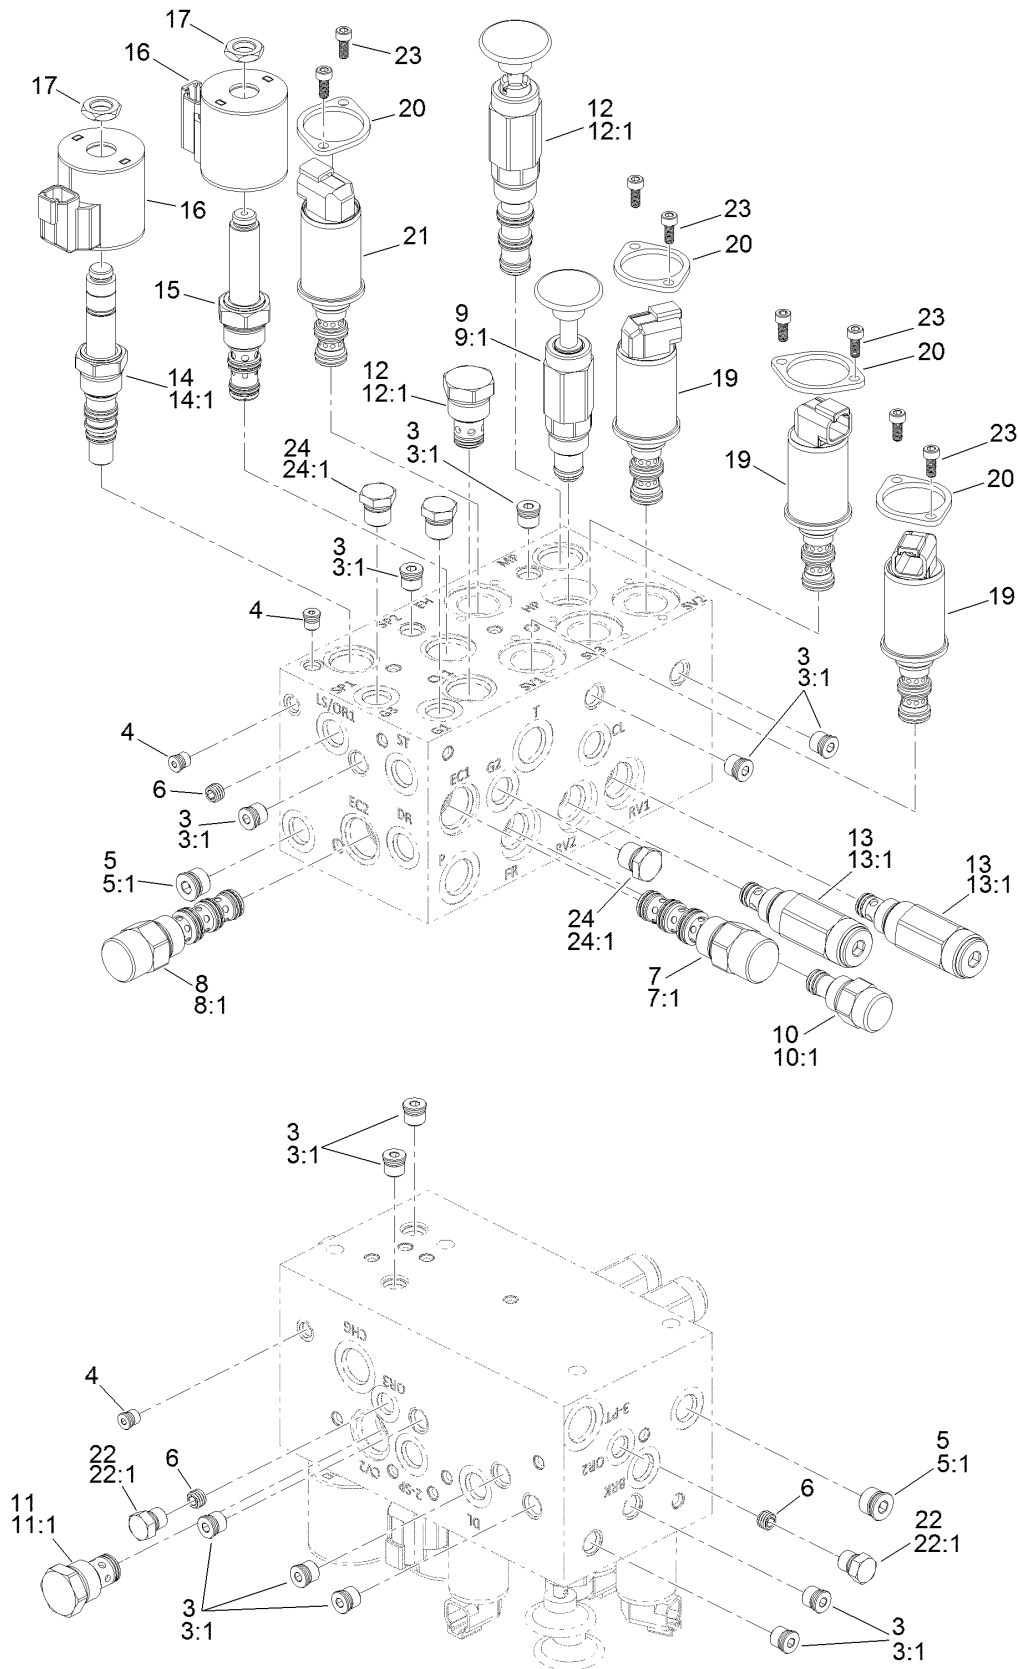

Manifold Assembly No. 131-5639

Manifold Assembly No. 131-5639 (continued)

<i>Ref.</i>	<i>Part Number</i>	<i>Qty.</i>	<i>Description</i>	<i>Ref.</i>	<i>Part Number</i>	<i>Qty.</i>	<i>Description</i>
3	353-990	12	Plug ASM	12:1	105-9159	1	Seal Kit
3:1	237-78	1	O-Ring	13	138-3821	2	Valve-Relief
4	131-1825	3	Plug-ORB	13:1	111-6826	1	Seal Kit
5	112-9213	2	Plug	14	138-3822	1	Valve-Poppet, Prop
5:1	237-42	1	O-Ring	14:1	107-7813	1	Seal Kit
6	136-4363	3	Orifice-0.028	15	138-3823	1	Valve-Flow Control, Prop
7	115-5409	1	Compensator ASM	16	119-4619	2	Coil-Solenoid
7:1	110-8908	1	Spool Valve Seal Kit	17	110-2634	2	Nut-Coil
8	117-8314	1	Compensator-Pressure	19	138-3824	3	Valve-Solenoid
8:1	110-8908	1	Spool Valve Seal Kit	20	138-3825	4	Plate-Mounting, Standard
9	132-4904	1	Pump-Hand	21	138-3826	1	Valve-Press
9:1	105-9159	1	Seal Kit				Reducing/Relieving, Prop
10	138-3820	1	Regulator-Flow, Press Comp	22	117-0115	2	Plug
10:1	138-4955	1	Seal Kit	22:1	237-78	1	O-Ring
11	110-8881	2	Valve-Check	23	138-3827	8	Screw
11:1	105-9159	1	Seal Kit	24	353-508	3	Plug-HH
12	132-4903	1	Valve-2 Way, Manual	24:1	237-42	1	O-Ring