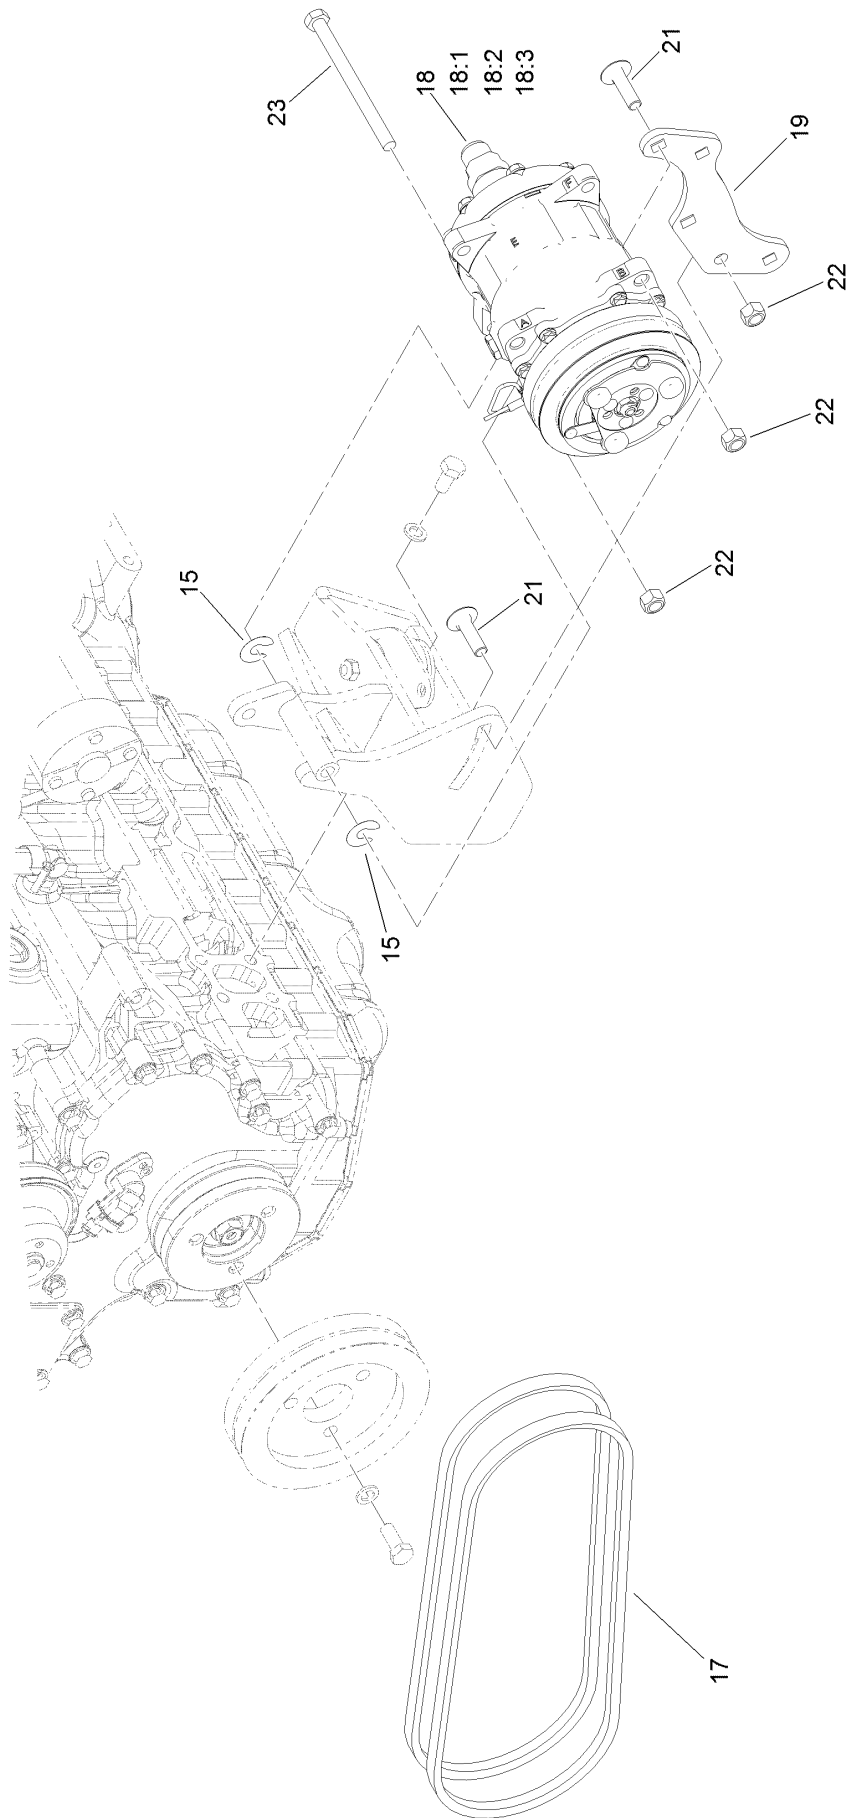

Engine Assembly (continued)

<i>Ref.</i>	<i>Part Number</i>	<i>Qty.</i>	<i>Description</i>	<i>Ref.</i>	<i>Part Number</i>	<i>Qty.</i>	<i>Description</i>
1	48-9590	3	Washer-Lock	10	132-6304-03	1	Bracket-Engine
2	63-7400	1	Washer-Rebound	11	133-7894	1	Bracket-Wire, LH
3	87-7510	8	Washer-Flat	12	323-13	1	Screw-HH
4	99-5132	8	Bolt	13	323-6	2	Screw-HH
5	104-8301	3	Nut-HF, NI	14	33115-020	5	Screw-HH
6	108-9470	1	Harness-Wire, Fusible Link	16	138-3783	1	Pulley
7	120-4176	1	Coupling-Spring, Flywheel	20	138-3759	1	Compressor Mount ASM
8	131-1821	1	Mount-Engine	24	33115-025	3	Screw-HH
9	138-6922	1	Engine-Yanmar	25	48-9590	3	Washer-Lock

A/C Compressor Assembly