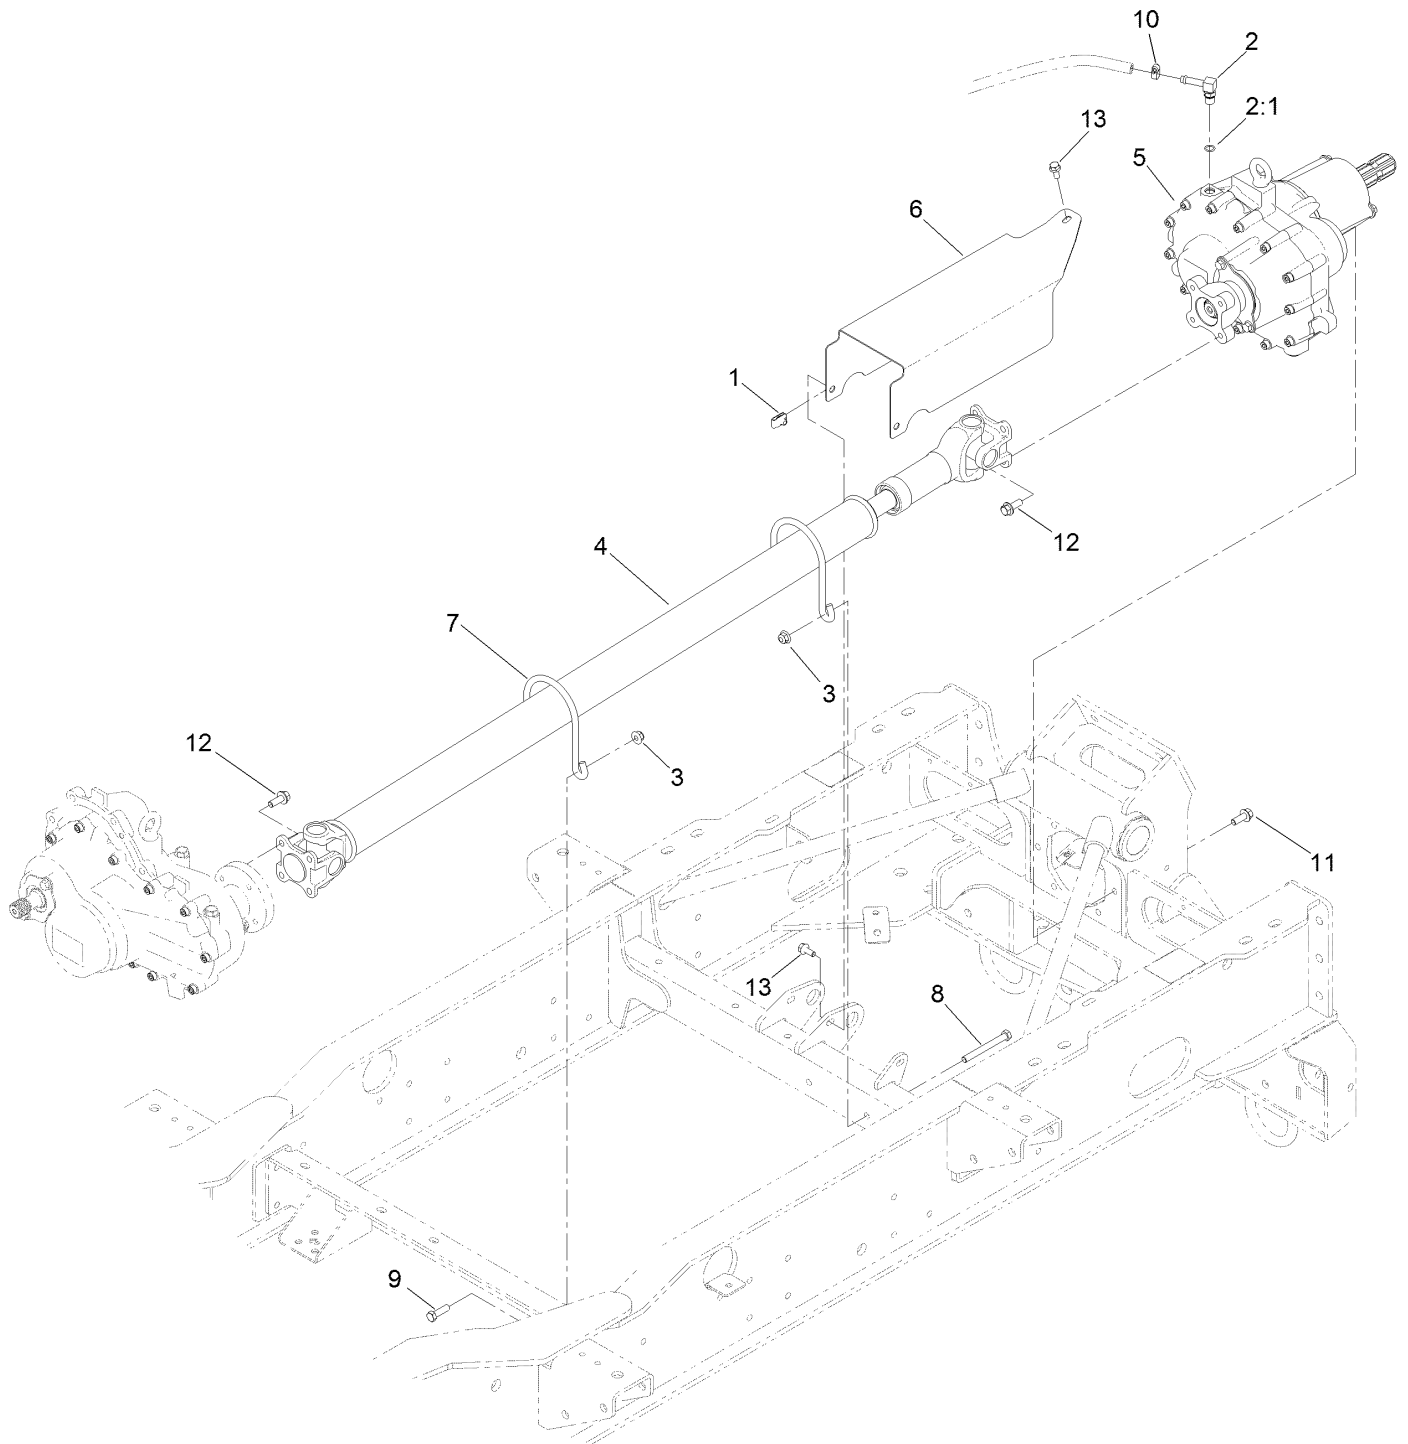

Driveshaft and Gearbox Assembly

Driveshaft and Gearbox Assembly (continued)

<i>Ref.</i>	<i>Part Number</i>	<i>Qty.</i>	<i>Description</i>	<i>Ref.</i>	<i>Part Number</i>	<i>Qty.</i>	<i>Description</i>
1	94-2413	2	Nut-U	7	136-9977	2	Rod-Guard
2	126-2927	1	Fitting-90 DEG	8	323-15	2	Screw-HH
2:1	237-42	1	O-Ring	9	323-7	2	Screw-HH
3	104-8301	4	Nut-HF, NI	10	2412-108	1	Clamp-Worm
4	132-7844	1	Driveshaft ASM	11	3234-11	6	Screw-HHF
5	133-4790	1	Gearbox ASM	12	3234-42	8	Screw-HHF
6	136-5149-03	1	Shield-Driveshaft	13	3234-47	3	Screw-HHF