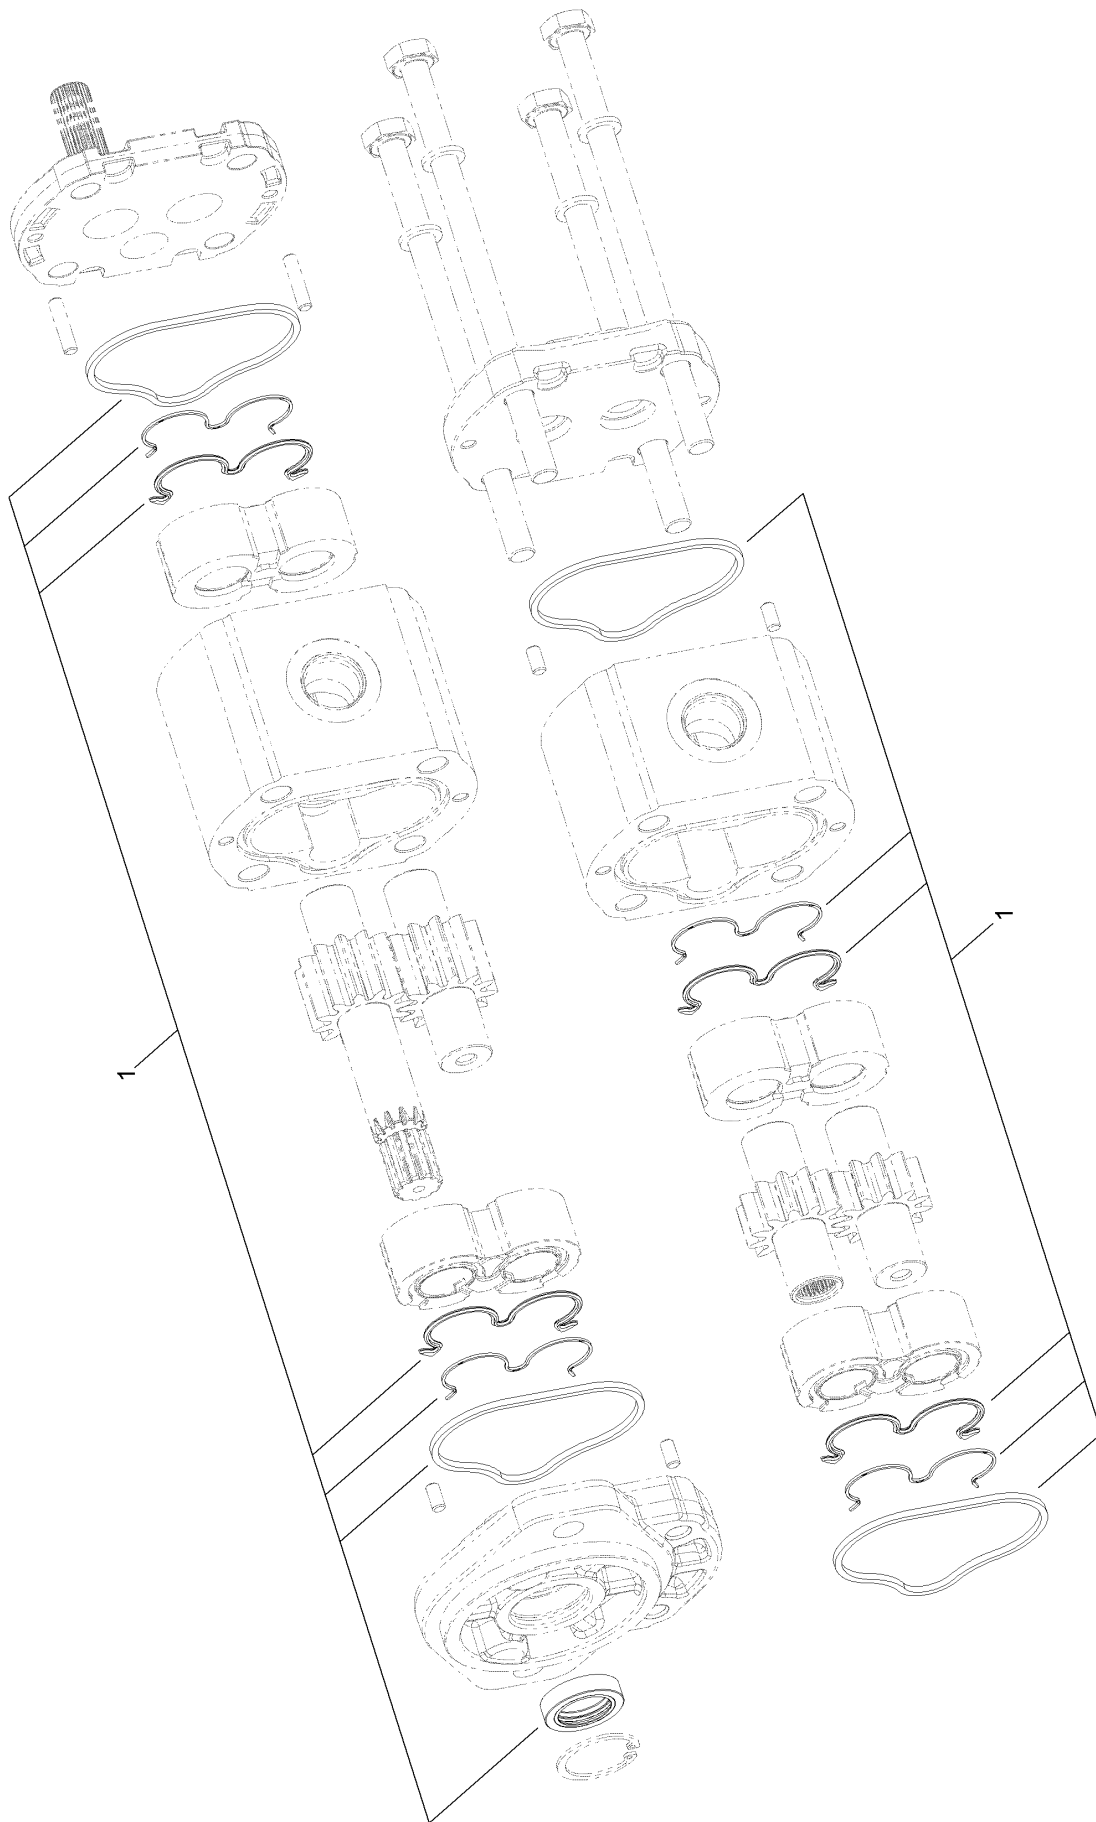

Hydraulic Tandem Pump Assembly No. 131-5625 (continued)

<i>Ref.</i>	<i>Part Number</i>	<i>Qty.</i>	<i>Description</i>	<i>Ref.</i>	<i>Part Number</i>	<i>Qty.</i>	<i>Description</i>
1	121-1723	2	Cylinder Block Kit	11:1	125-5272	6	Screw
2	121-1725	2	Servo Piston ASM	11:2	125-5273	1	Nut-Seal
3	136-4996	4	Servo Cylinder ASM	11:3	125-5302	1	Plug
4	136-8296	1	Charge Relief Valve Kit	11:4	125-5266	1	Screen
5	125-5279	1	Bearing-Roller	11:5	125-5269	1	Ring-Locking
6	138-7864	4	S C R Valve ASM	11:6	125-5274	6	Screw
7	138-7865	4	S C R Valve Plug ASM	11:7	125-5294	2	Coil Kit
8	136-8295	1	Overhaul Seal Kit	11:8	125-5283	1	Gasket-Control
9	138-7866	4	Valve-Solenoid	11:9	125-5288	2	O-Ring
10	125-5294	4	Coil Kit	12	121-1729	1	Shaft Seal Kit
11	125-5295	2	Control Kit (12 Volt)				

Hydraulic Gear Pump Assembly No. 131-5632