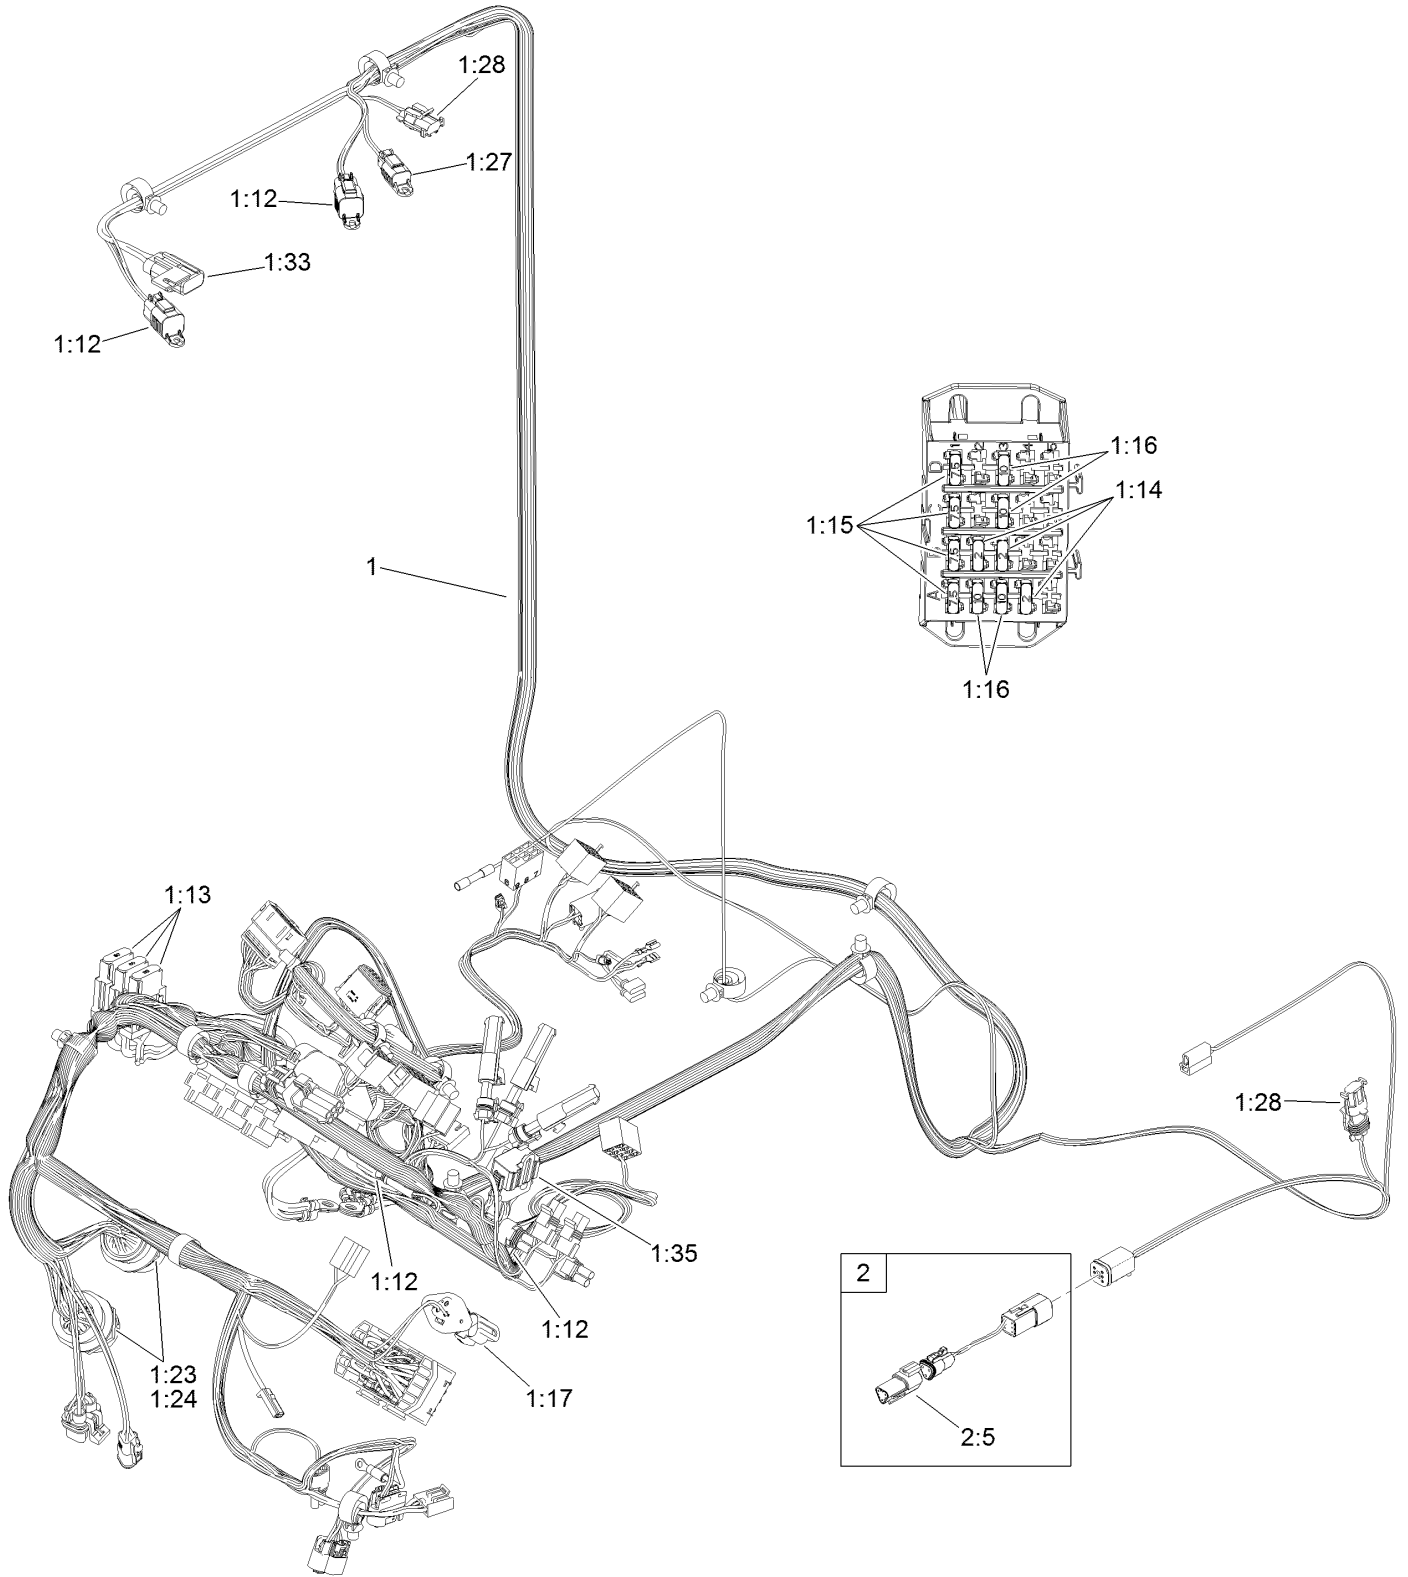

Platform Wire Harness Assembly