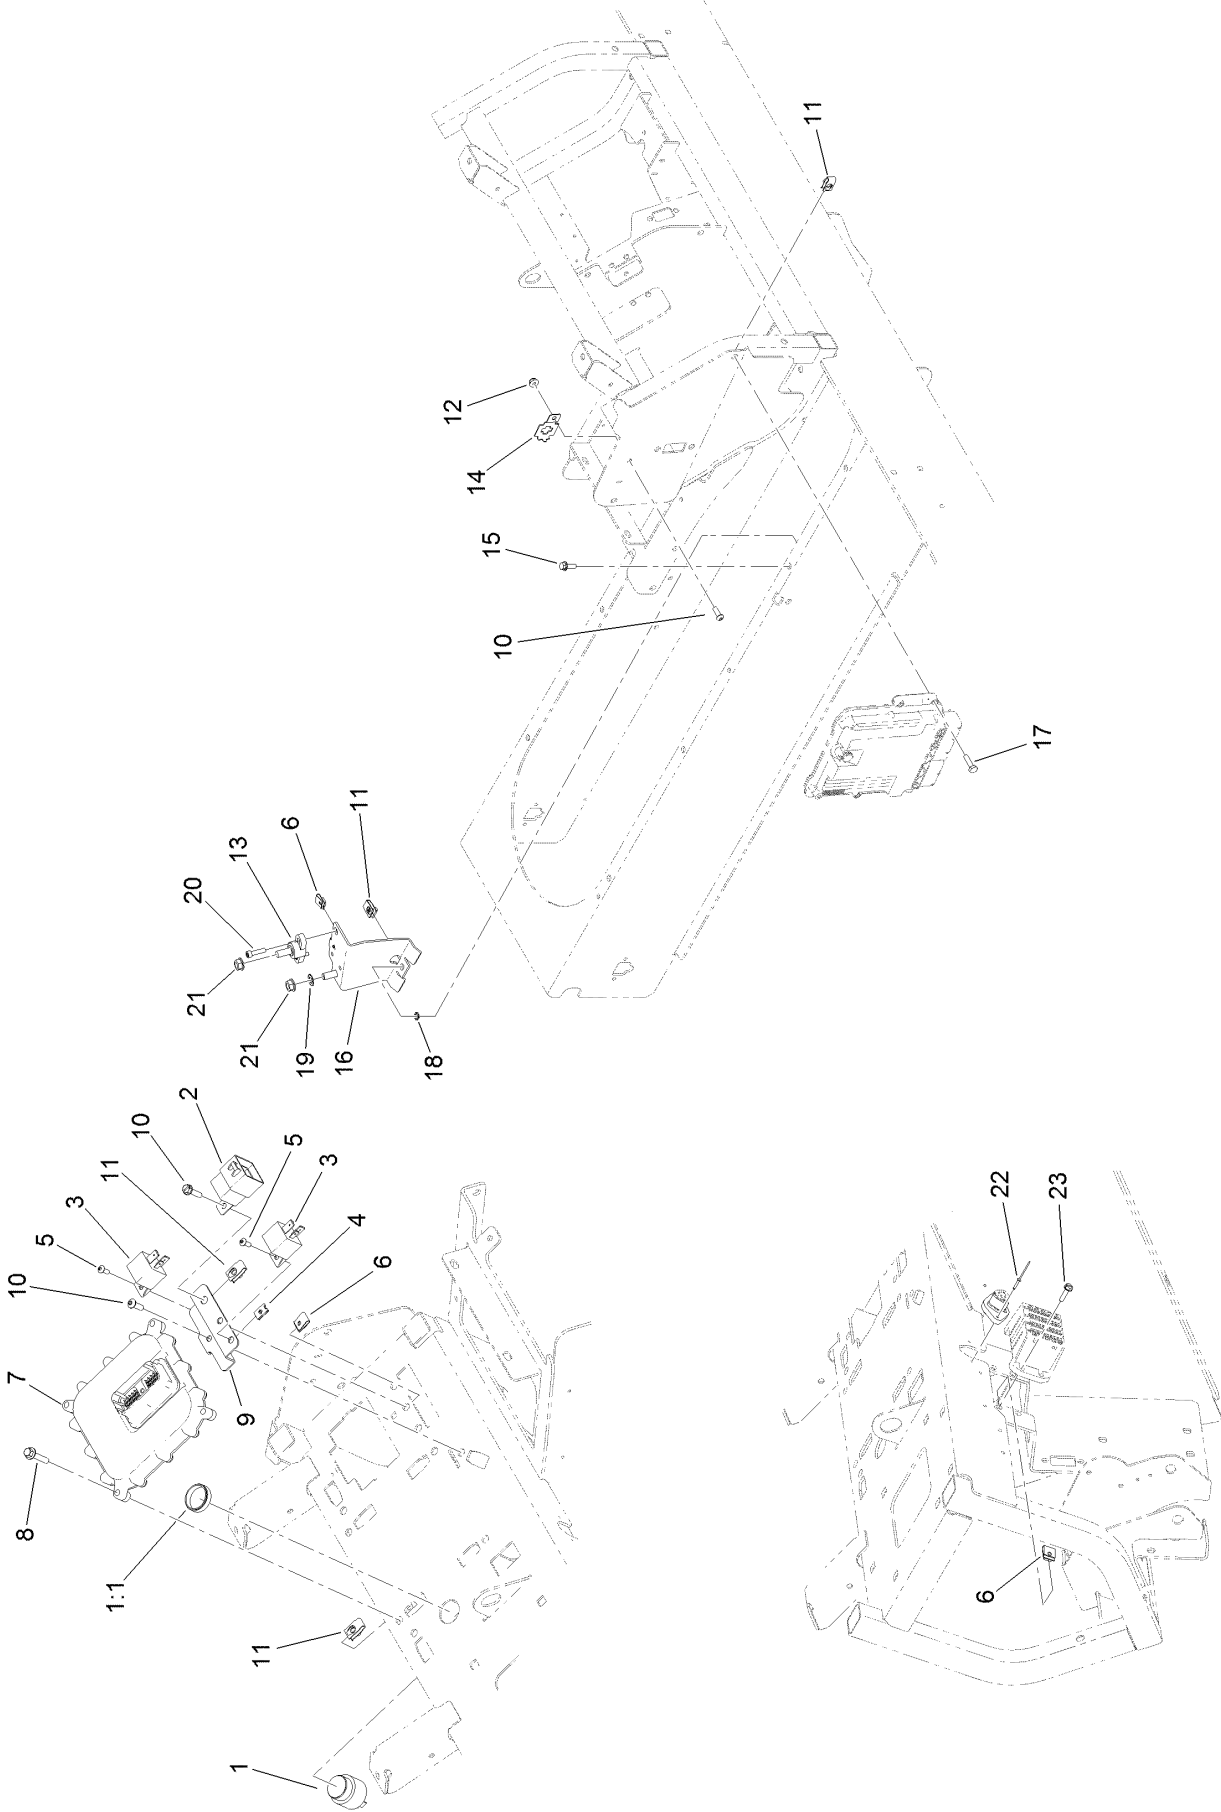

Dash Component Assembly

Dash Component Assembly (continued)

<i>Ref.</i>	<i>Part Number</i>	<i>Qty.</i>	<i>Description</i>	<i>Ref.</i>	<i>Part Number</i>	<i>Qty.</i>	<i>Description</i>
1	80-9330	1	Audio Alarm ASM	12	104-7201	1	Nut-HF, NI
1:1	104-5107	1	Nut-Plastic, Knurled	13	110-8822	1	Block-Junction
2	99-7430	1	Relay-Mini	14	114-5502	1	Clip-Fuse
3	99-7435	5	Relay	15	115-5103	1	Screw-HHF
4	107-1013	2	Nut-Speed	16	138-1884-03	1	Bracket-Terminal
5	32105-13	4	Screw-HWH	17	321-6	3	Screw-HH
6	120-6686	9	Nut-Clip, U	18	3255-7	1	Washer-Lock/EXT
7	127-2770	1	Controller	19	3255-9	1	Washer-Lock
8	127-8639	4	Screw-HHF	20	3274-14	2	Screw-HSH
9	136-9654	1	Bracket-Fuse, Engine	21	3290-357	2	Nut-HHF, Whiz
10	3274-69	3	Screw-HSBH	22	136-9679	2	Rivet-Tiny
11	107069	10	Clip	23	32105-13	4	Screw-HWH