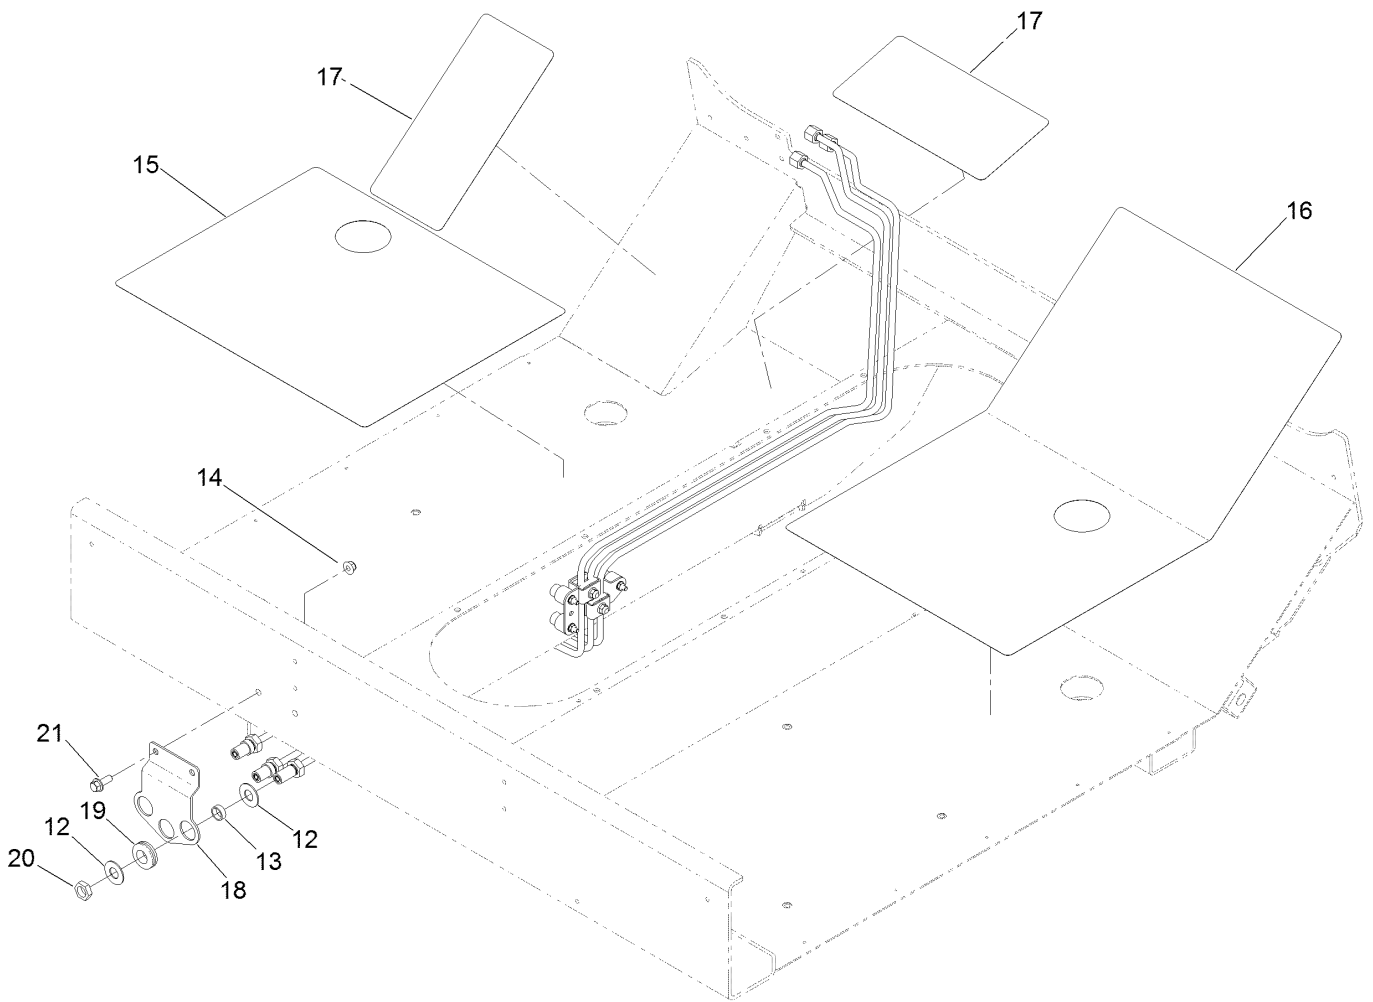

Floor Grips and Hydraulic Tube Assembly

Floor Grips and Hydraulic Tube Assembly (continued)

<i>Ref.</i>	<i>Part Number</i>	<i>Qty.</i>	<i>Description</i>	<i>Ref.</i>	<i>Part Number</i>	<i>Qty.</i>	<i>Description</i>
1	56-7973	4	Clamp-Tube	12	69-8940	6	Washer
2	104-8300	2	Nut-HF, NI	13	69-8970	3	Spacer
3	114-8301	3	Spacer	14	104-8301	2	Nut-HF, NI
4	119-1418	2	Plate-Clamp, Short	15	136-9950	1	Tread-Foot, Abrasive (LH)
5	132-1356	3	Mount-Isolator	16	136-9951	1	Tread-Foot, Abrasive (RH)
6	136-5346-03	1	Support-Hardline	17	136-9952	2	Tread-Foot, Abrasive Upper
7	136-9710	1	Tube ASM	18	137-1264-03	1	Support-Bulkhead
8	136-9711	1	Tube ASM	19	240-4	3	Grommet-Rubber
9	136-9712	1	Tube ASM	20	340-70	3	Nut-Lock
10	3230-4	2	Bolt-CARR	21	3234-42	2	Screw-HHF
11	32149-2	6	Nut-Keps	22	32151-72	2	Ring-Retaining