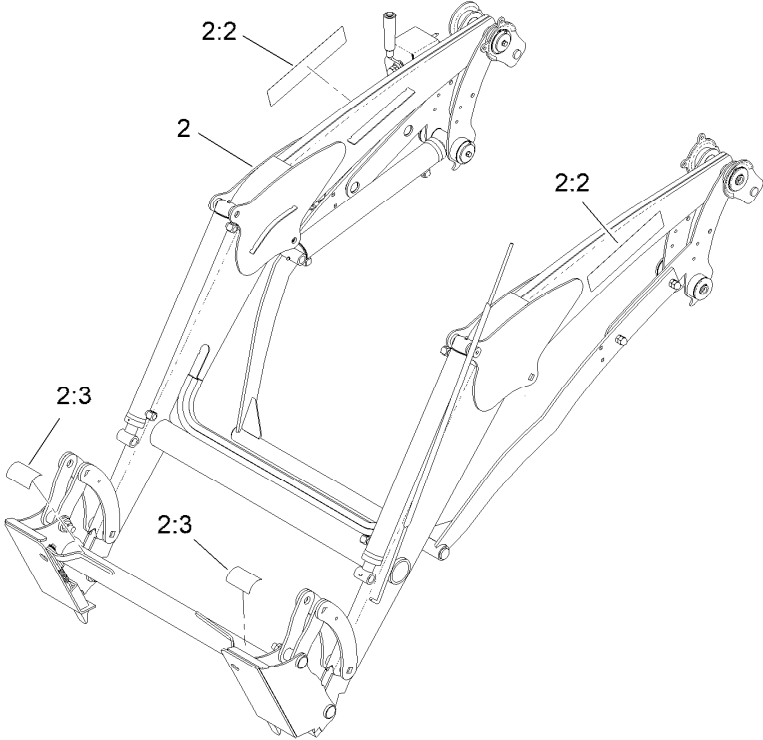

Front Loader Assembly

Front Loader Assembly (continued)

<i>Ref.</i>	<i>Part Number</i>	<i>Qty.</i>	<i>Description</i>	<i>Ref.</i>	<i>Part Number</i>	<i>Qty.</i>	<i>Description</i>
1	138-3856	1	Support ASM	6	328-12	4	Screw-HH
1:2	138-4107	2	Decal-Hazard, Pinch	7	328-8	4	Screw-HH
2		1	Loader ASM ●	8	328-2	2	Screw-HH
2:2	138-3792	2	Decal-Warning, Loader	9	136-5315-03	5	Plate-Shim, Loader
2:3	138-3798	2	Decal-Warning, Bucket	10	136-9702	4	Hose ASM
3	138-3844	1	Coupler Support ASM	13	138-4172-03	1	Cover-Coupler
4	3256-28	10	Washer-Flat	14	107069	2	Clip
5	3296-51	10	Nut-Lock, NI	15	32105-15	2	Screw-HWH

● Not serviced separately