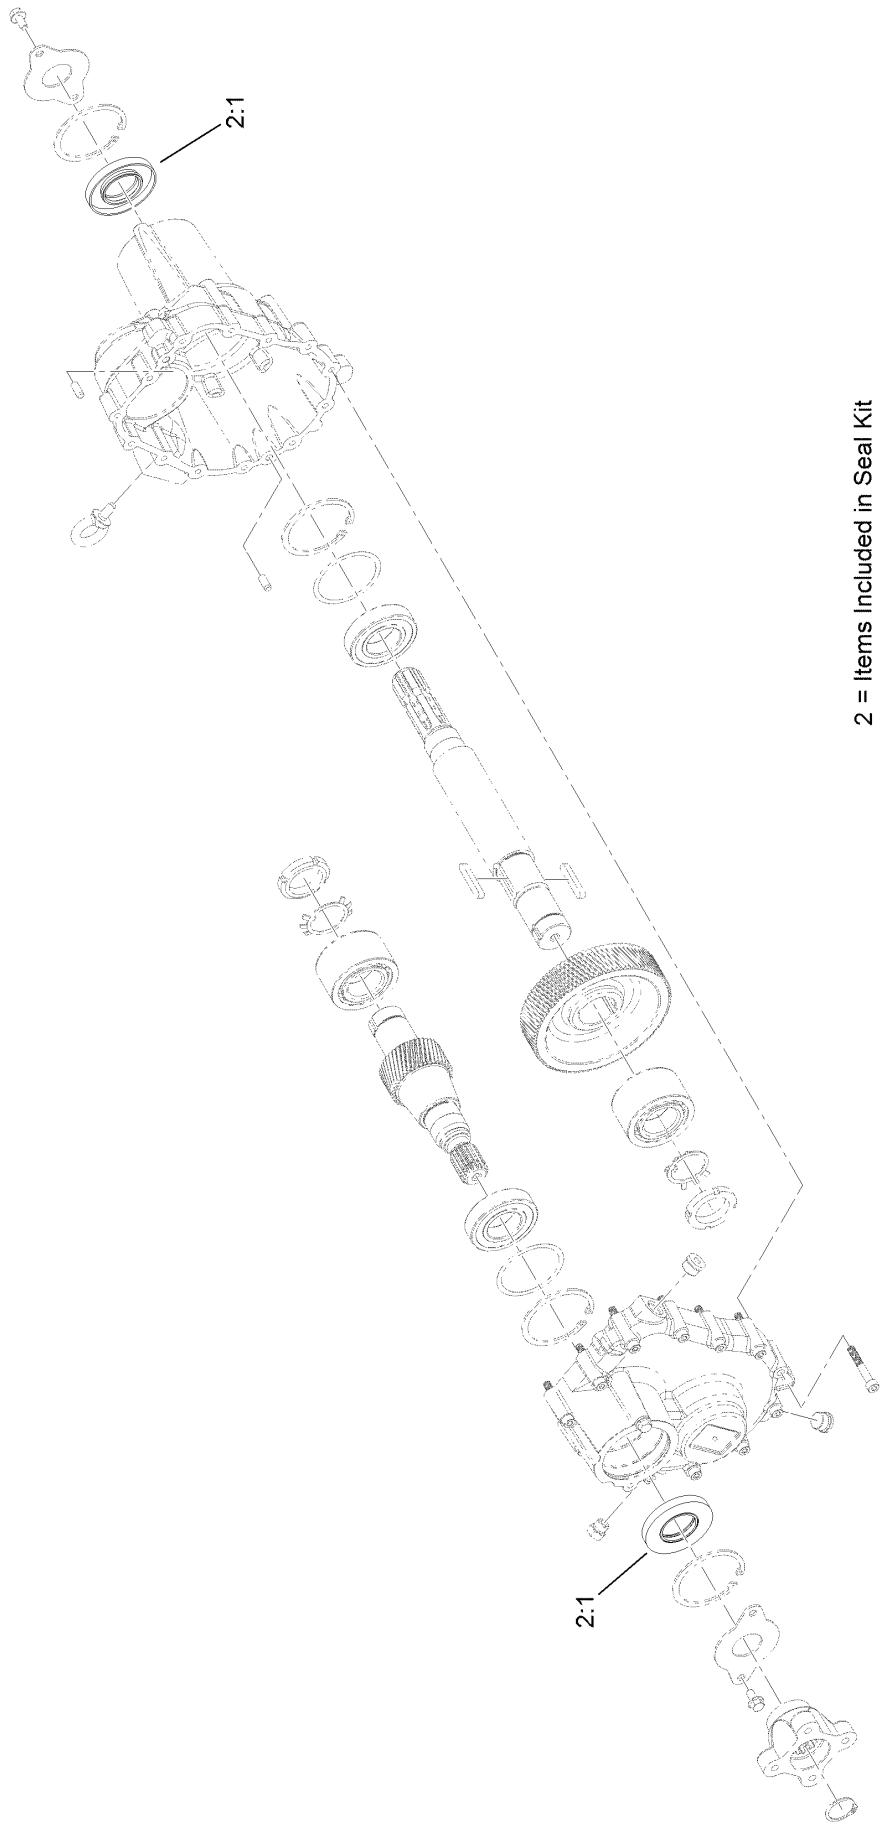

Driveshaft and Gearbox Assembly (continued)

<i>Ref.</i>	<i>Part Number</i>	<i>Qty.</i>	<i>Description</i>	<i>Ref.</i>	<i>Part Number</i>	<i>Qty.</i>	<i>Description</i>
1	94-2413	2	Nut-U	7	136-9977	2	Rod-Guard
2	126-2927	1	Fitting-90 DEG	8	323-15	2	Screw-HH
2:1	237-42	1	O-Ring	9	323-7	2	Screw-HH
3	104-8301	4	Nut-HF, NI	10	2412-108	1	Clamp-Worm
4	132-7844	1	Driveshaft ASM	11	3234-11	6	Screw-HHF
5	133-4790	1	Gearbox ASM	12	3234-42	8	Screw-HHF
6	136-5149-03	1	Shield-Driveshaft	13	3234-47	3	Screw-HHF

Gearbox Assembly No. 133-4790

2 = Items Included in Seal Kit