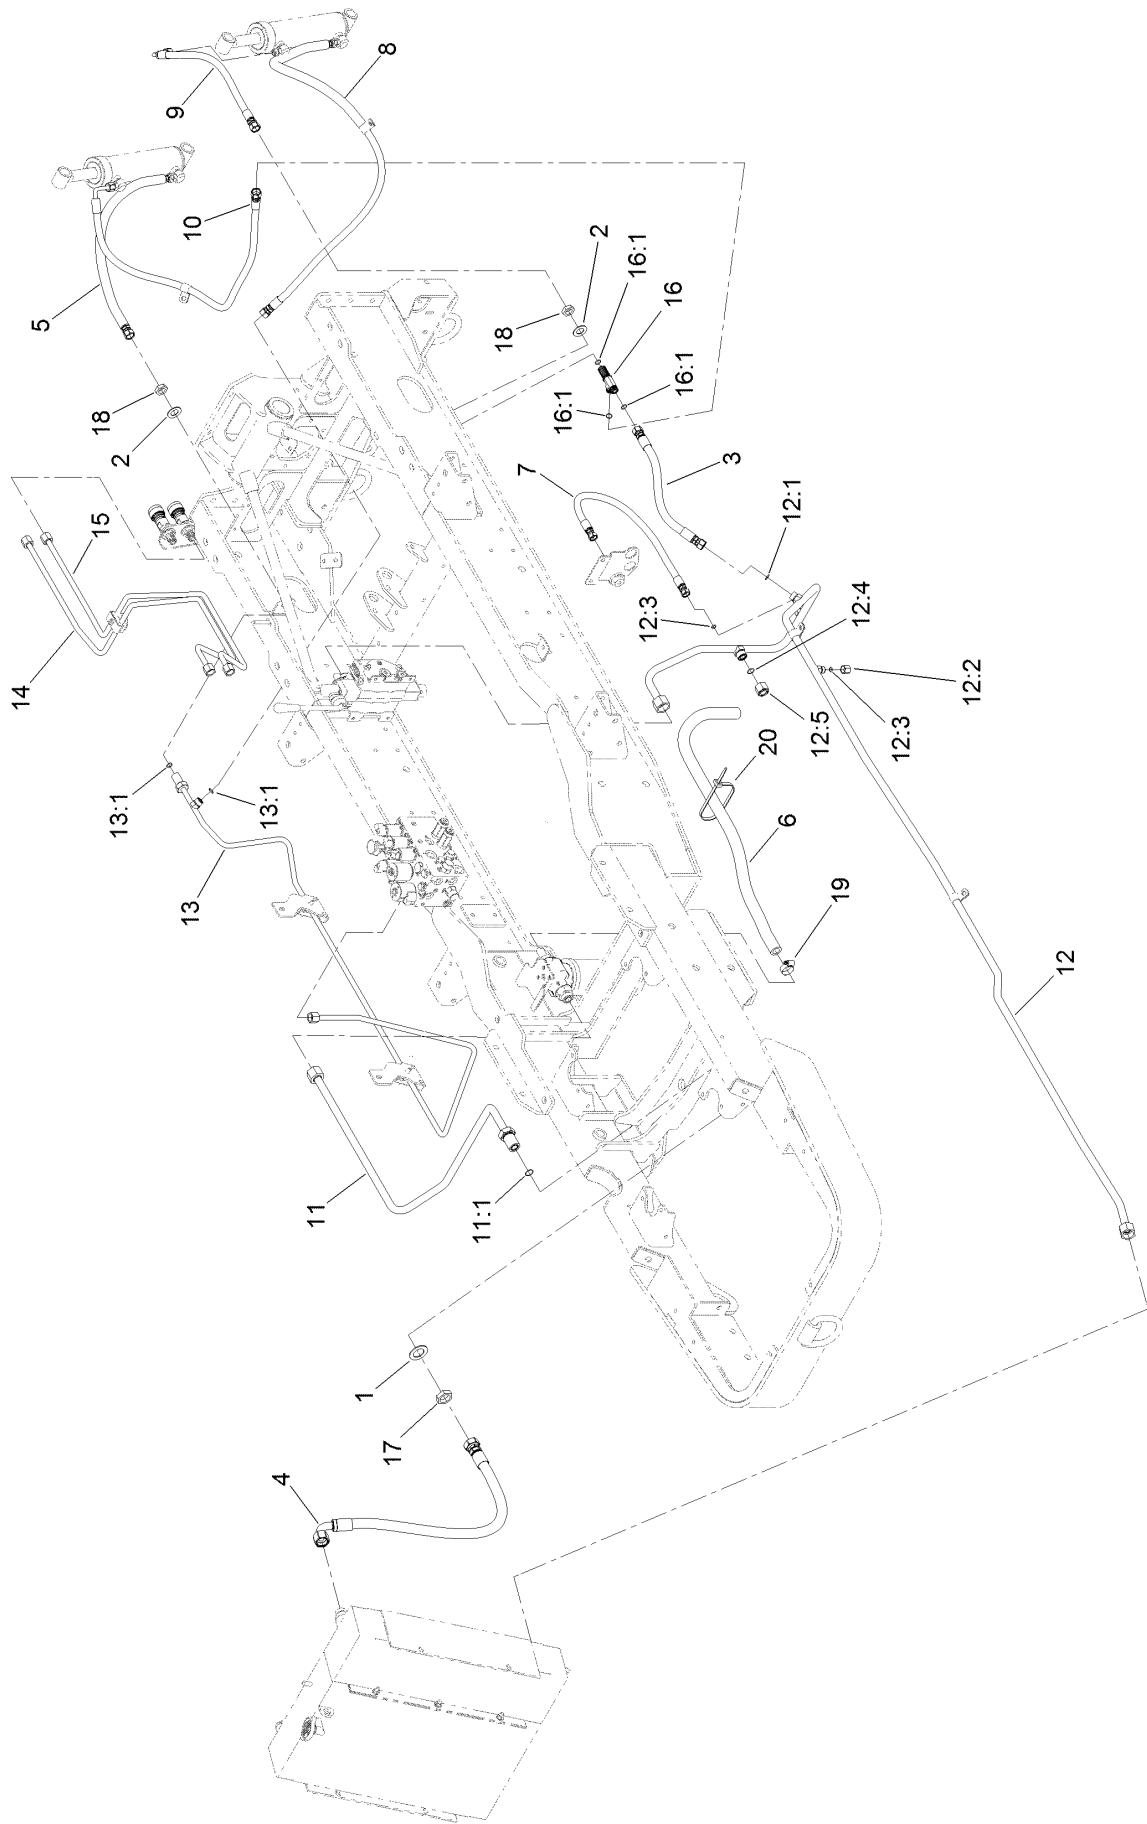

Hydraulic Hose and Tube Assembly

Hydraulic Hose and Tube Assembly (continued)

<i>Ref.</i>	<i>Part Number</i>	<i>Qty.</i>	<i>Description</i>	<i>Ref.</i>	<i>Part Number</i>	<i>Qty.</i>	<i>Description</i>
1	69-8910	1	Washer	12:2	340-117	1	Cap
2	69-8930	2	Washer	12:3	237-22	2	O-Ring
3	114-5501	1	Hose-Hydraulic	12:4	237-65	1	O-Ring
4	115-4384	1	Hose-HYD	12:5	340-150	1	Cap
5	131-2041	1	Hose ASM	13	133-2287	1	Tube ASM-HYD
6	133-2252	1	Hose	13:1	237-30	2	O-Ring
7	133-2266	1	Hose ASM	14	133-2289	1	Tube ASM-HYD
8	133-2272	1	Hose ASM	15	133-2290	1	Tube ASM-HYD
9	133-2273	1	Hose ASM	16	340-121	1	Fitting-Tee
10	133-2275	1	Hose ASM	16:1	237-30	3	O-Ring
11	133-2282	1	Tube-HYD	17	340-126	1	Nut-Bulkhead
11:1	237-58	1	O-Ring	18	340-127	2	Nut-Bulkhead
12	133-2283	1	Tube ASM-HYD	19	2412-129	1	Clamp-Hose
12:1	237-30	1	O-Ring	20	3290-379	2	Tie-Cable