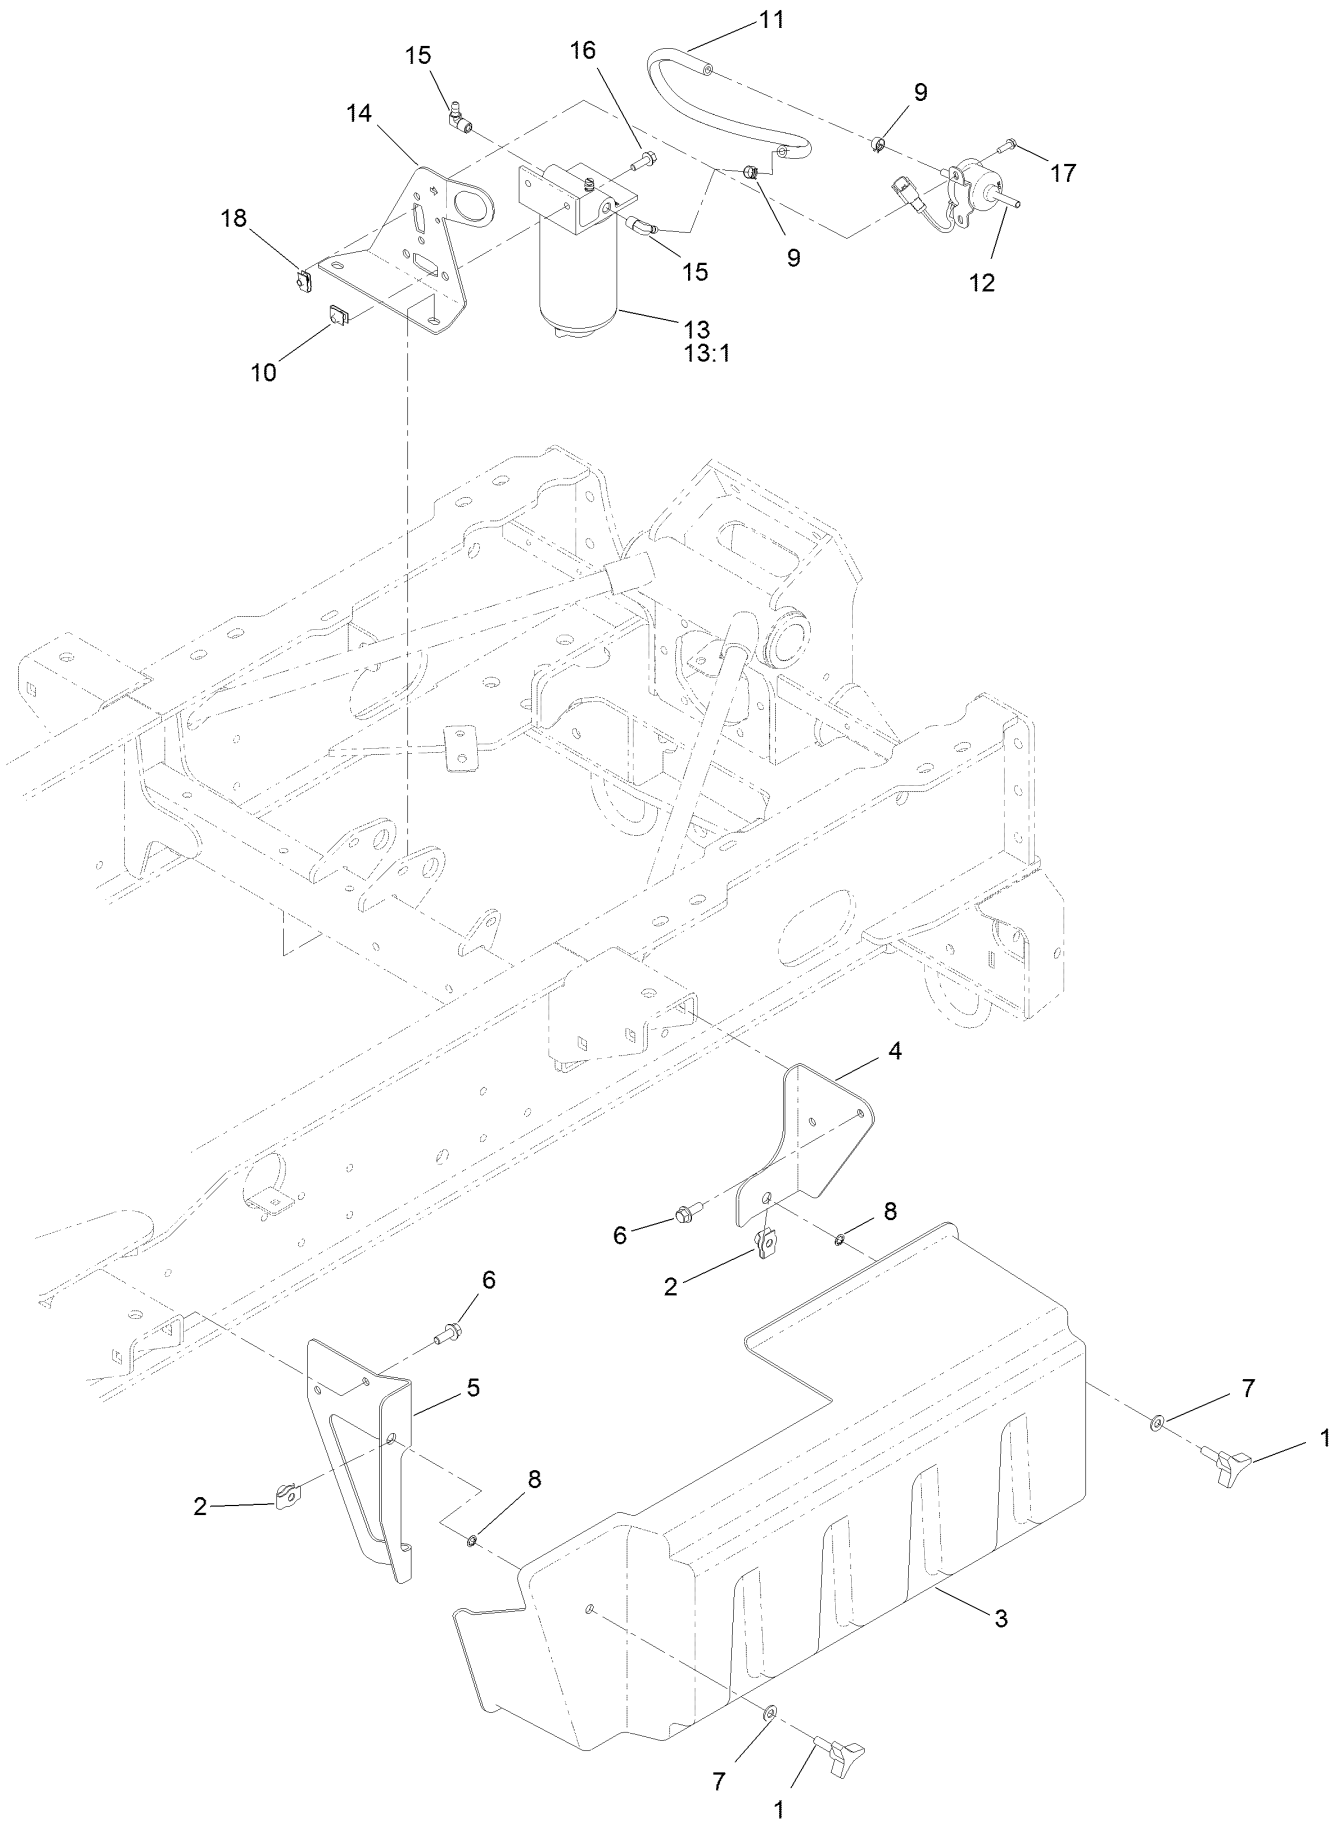

Fuel Pump and Filter Assembly

Fuel Pump and Filter Assembly (continued)

<i>Ref.</i>	<i>Part Number</i>	<i>Qty.</i>	<i>Description</i>	<i>Ref.</i>	<i>Part Number</i>	<i>Qty.</i>	<i>Description</i>
1	27-4570	2	Knob-Seat	11	110-4109	1	Hose-Fuel
2	105-4886	2	Nut-Tinnerman	12	121-5613	1	Pump-Fuel, Electric
3	136-9742	1	Cover-LH	13	125-2914	1	Filter-Separator
4	136-9957-01	1	Bracket-Latch, Rear	13:1	125-2915	1	Filter-Fuel/Water Separator
5	136-9958-01	1	Bracket-Latch, Front	14	136-9728-03	1	Bracket-Support, Fuel
6	3234-42	4	Screw-HHF	15	353-781	2	Fitting-HYD, 90
7	3256-80	2	Washer-Plain	16	3234-29	2	Screw-HHF
8	32151-72	2	Ring-Retaining	17	32105-15	2	Screw-HWH
9	92-2379	2	Clamp-Hose	18	107069	2	Clip
10	94-2413	2	Nut-U