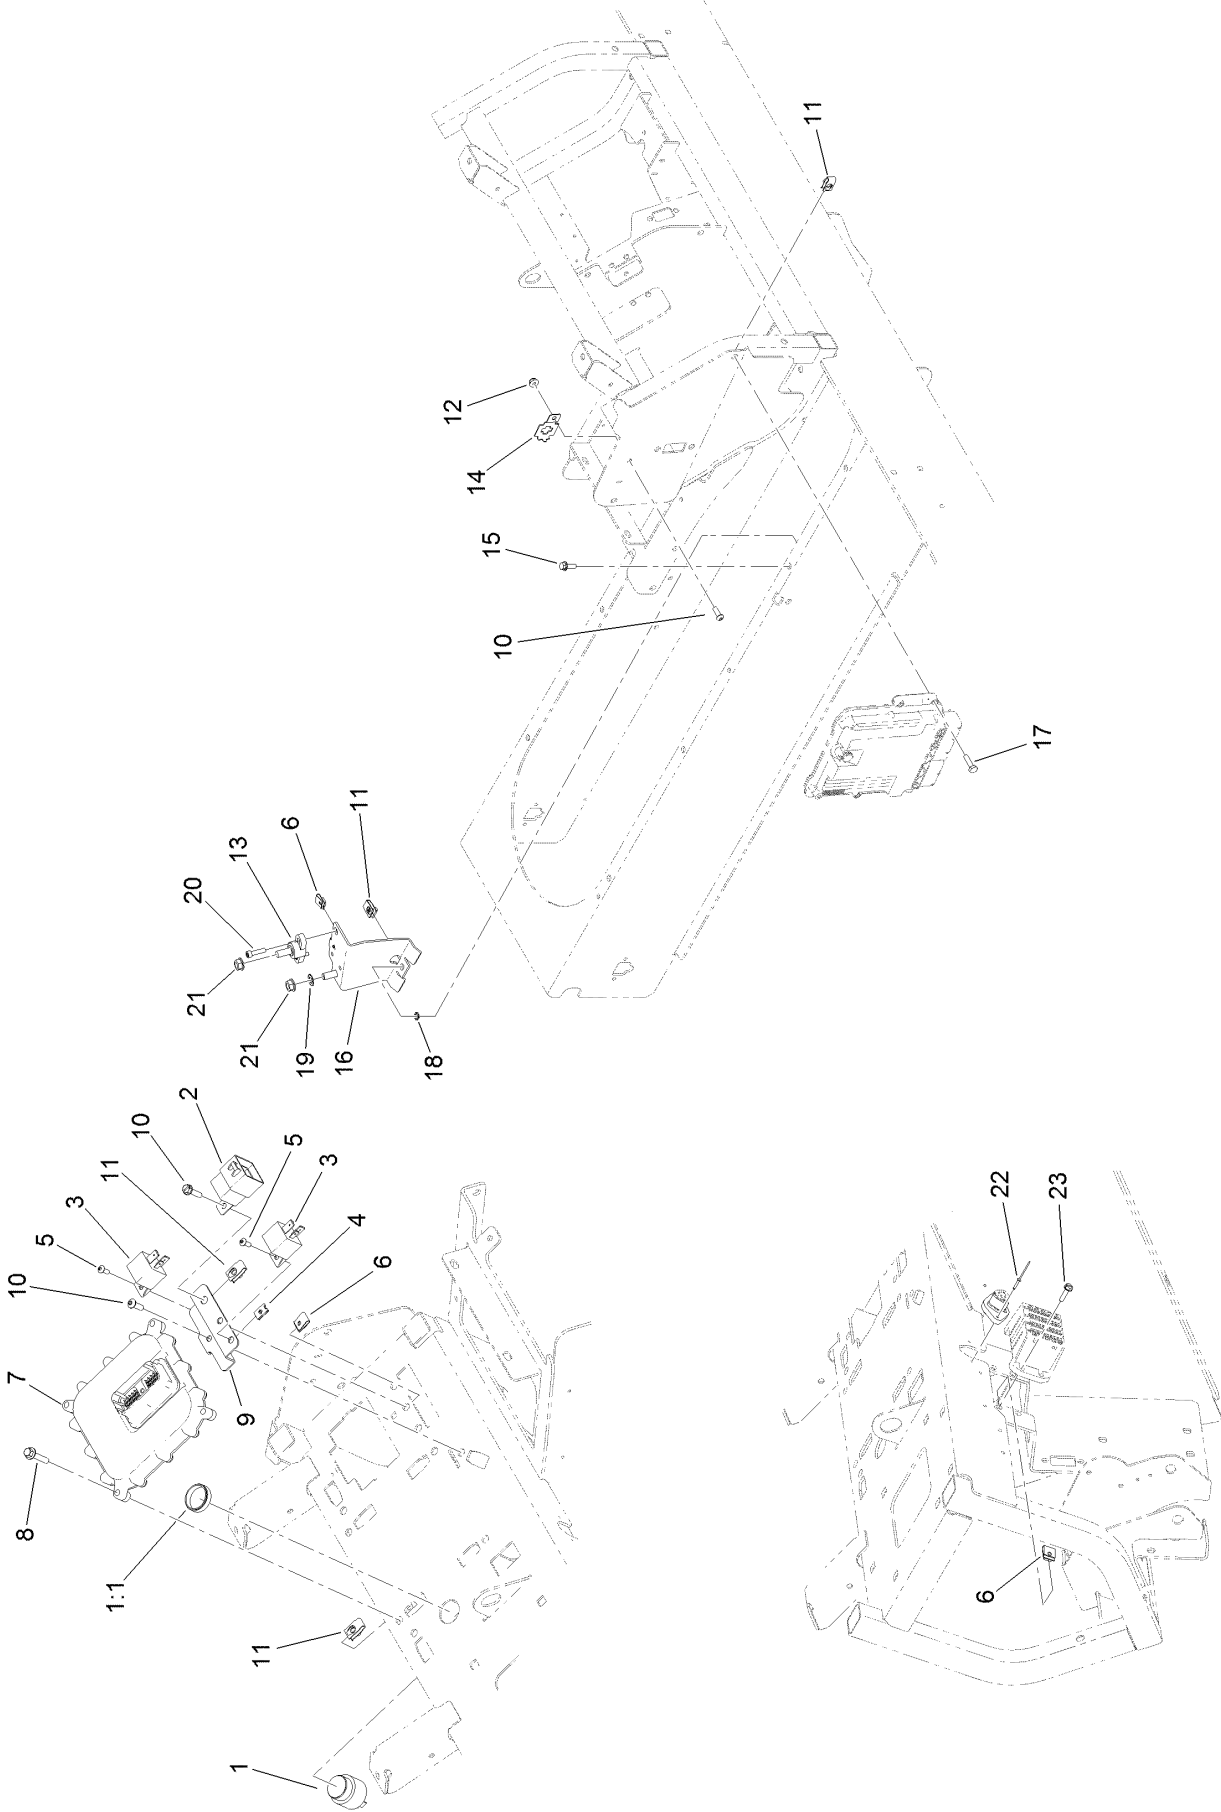

Dash Component Assembly

Dash Component Assembly (continued)

<i>Ref.</i>	<i>Part Number</i>	<i>Qty.</i>	<i>Description</i>	<i>Ref.</i>	<i>Part Number</i>	<i>Qty.</i>	<i>Description</i>
1	80-9330	1	Audio Alarm ASM	12	104-7201	1	Nut-HF, NI
1:1	104-5107	1	Nut-Plastic, Knurled ●	13	110-8822	1	Block-Junction
2	99-7430	1	Relay-Mini	14	114-5502	1	Clip-Fuse
3	99-7435	5	Relay	15	115-5103	2	Screw-HHF
4	107-1013	2	Nut-Speed	16	138-8144-03	1	Bracket-Terminal
5	32105-13	5	Screw-HWH	17	321-6	3	Screw-HH
6	120-6686	9	Nut-Clip, U	18	3255-7	2	Washer-Lock/EXT
7	127-2770	1	Controller	19	3255-9	1	Washer-Lock
8	127-8639	4	Screw-HHF	20	3274-14	2	Screw-HSH
9	136-9654	1	Bracket-Fuse, Engine	21	3290-357	2	Nut-HHF, Whiz
10	3274-69	3	Screw-HSBH	22	136-9679	2	Rivet-Tiny
11	107069	11	Clip	23	32105-13	4	Screw-HWH

● Not illustrated