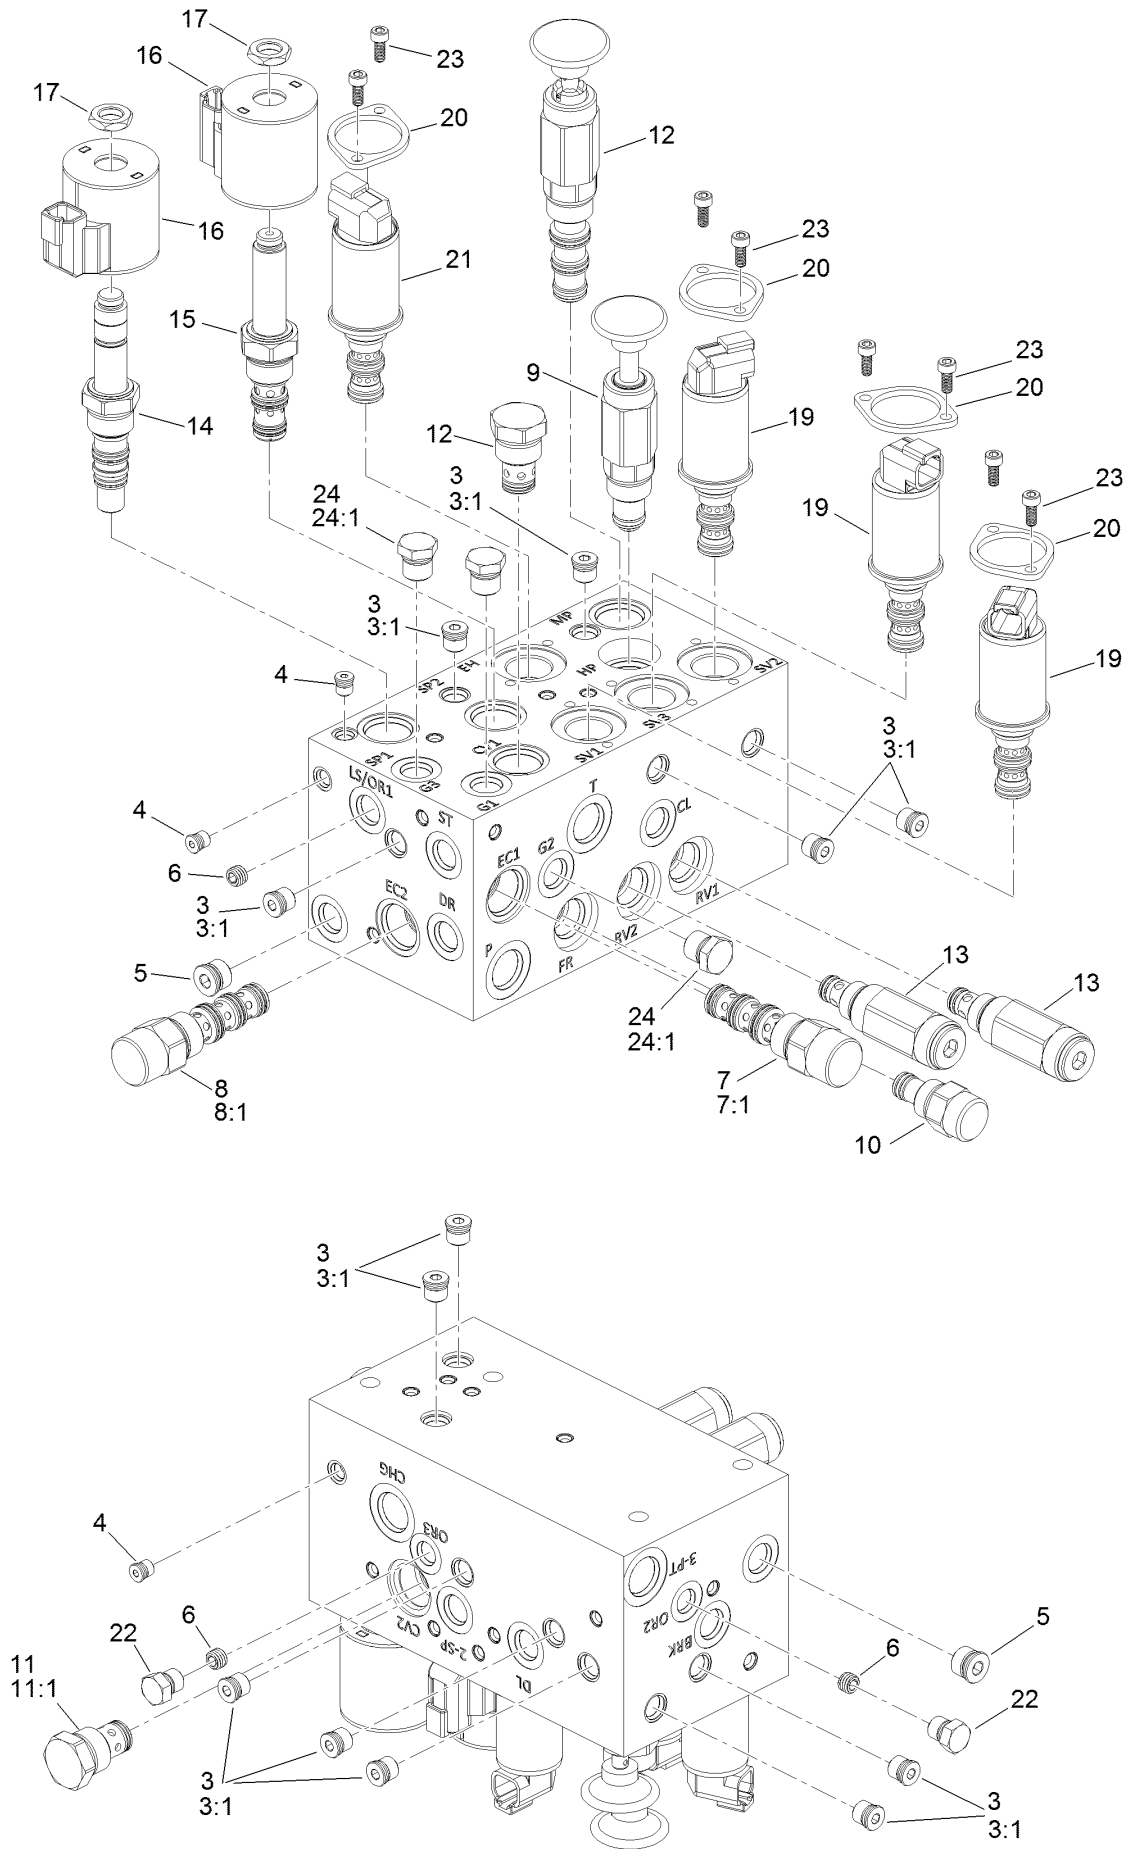

Manifold Assembly No. 131-5639

Manifold Assembly No. 131-5639 (continued)

<i>Ref.</i>	<i>Part Number</i>	<i>Qty.</i>	<i>Description</i>	<i>Ref.</i>	<i>Part Number</i>	<i>Qty.</i>	<i>Description</i>
3	353-990	12	Plug ASM	12	132-4903	1	Valve-2 Way, Manual
3:1	237-78	1	O-Ring	13	138-3821	2	Valve-Relief
4	131-1825	3	Plug-ORB	14	138-3822	1	Valve-Poppet, Prop
5	112-9213	2	Plug	15	138-3823	1	Valve-Flow Control, Prop
6	136-4363	3	Orifice-0.028	16	119-4619	2	Coil-Solenoid
7	115-5409	1	Compensator ASM	17	110-2634	2	Nut-Coil
7:1	110-8908	1	Spool Valve Seal Kit	19	138-3824	3	Valve-Solenoid
8	117-8314	1	Compensator-Pressure	20	138-3825	4	Plate-Mounting, Standard
8:1	110-8908	1	Spool Valve Seal Kit	21	138-3826	1	Valve-Press Reducing/Relieving, Prop
9	132-4904	1	Pump-Hand	22	117-0115	2	Plug
10	138-3820	1	Regulator-Flow, Press Comp	23	138-3827	8	Screw
11	110-8881	2	Valve-Check	24	353-508	3	Plug-HH
11:1	105-9159	1	Seal Kit ●	24:1	237-42	1	O-Ring

● Not illustrated