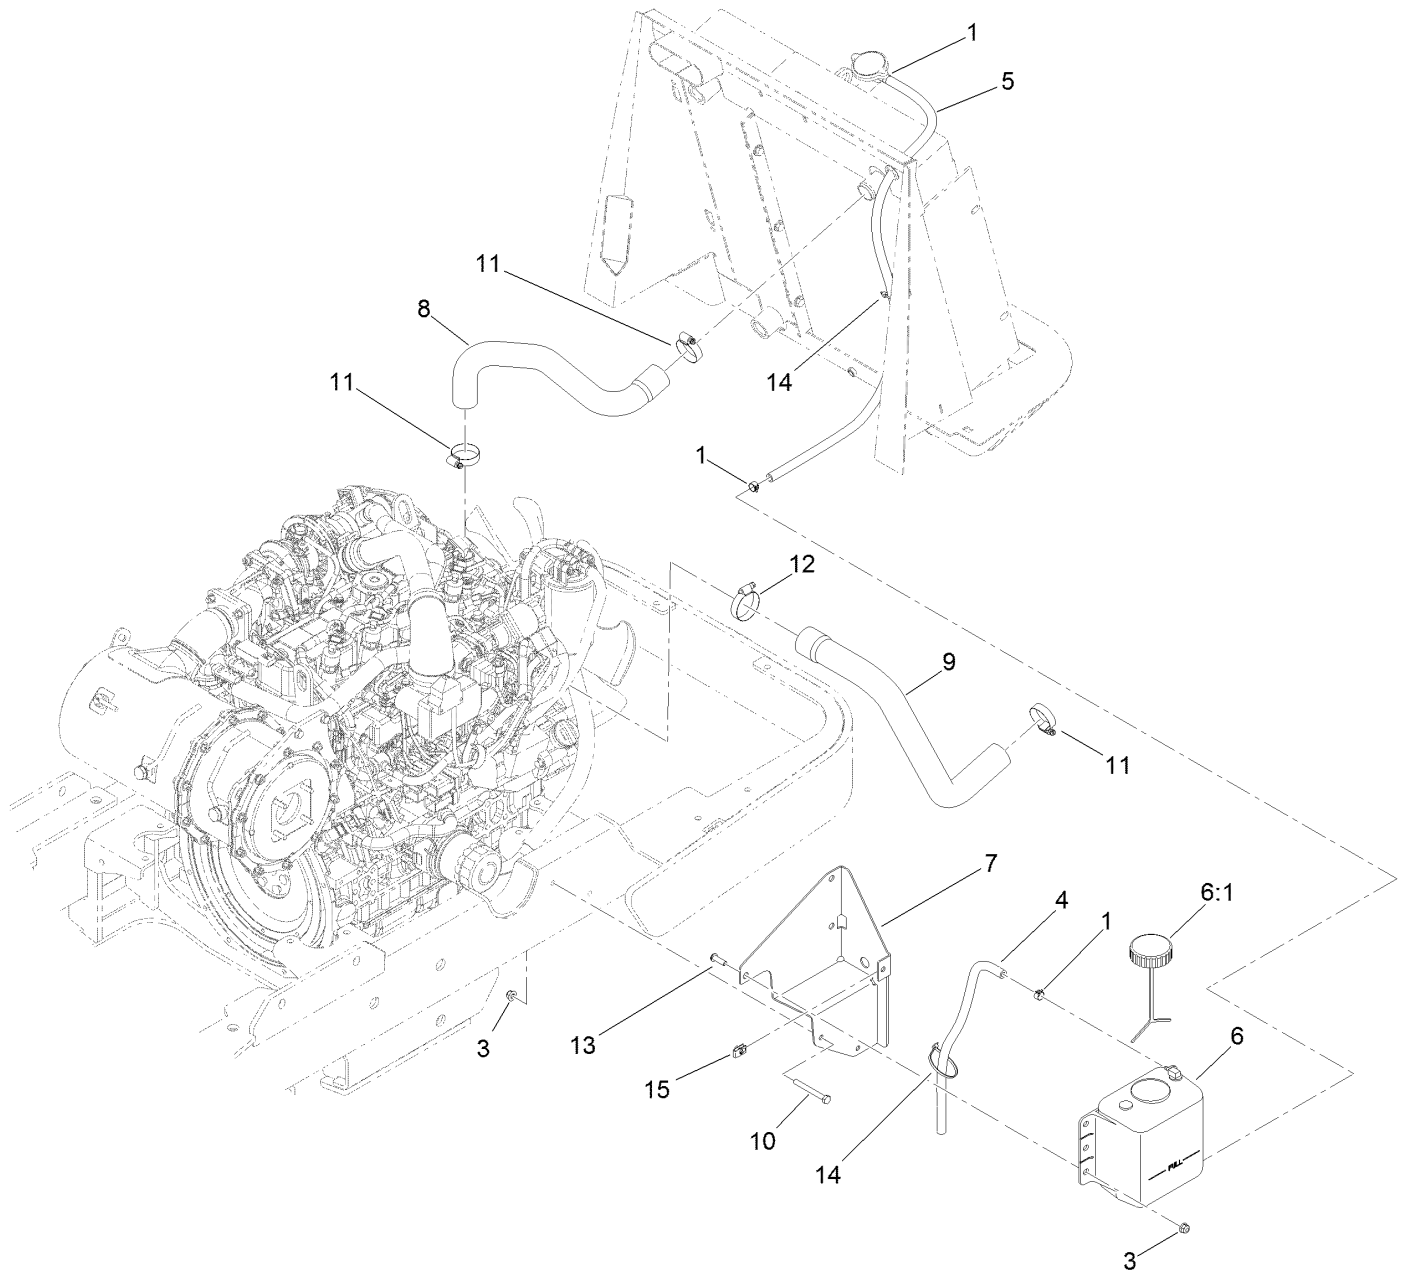

Engine Cooling and Hose Assembly

Engine Cooling and Hose Assembly (continued)

<i>Ref.</i>	<i>Part Number</i>	<i>Qty.</i>	<i>Description</i>	<i>Ref.</i>	<i>Part Number</i>	<i>Qty.</i>	<i>Description</i>
1	92-2379	3	Clamp-Hose	9	136-5179	1	Hose-Coolant, Lower
3	104-8300	5	Nut-HF, NI	10	322-13	2	Screw-HH
4	110-4109	1	Hose-Fuel	11	2412-111	3	Clamp-Hose, W/Liner
5	110-4114	1	Hose-Fuel	12	2412-3	1	Clamp-Hose
6	120-5571	1	Coolant Reservoir ASM	13	3274-104	3	Screw-HSBH
6:1	87-7050	1	Cap-Reservoir	14	3290-378	2	Tie-Cable
7	136-5171-01	1	Bracket-Bottle	15	107069	1	Clip
8	136-5178	1	Hose-Coolant, Upper