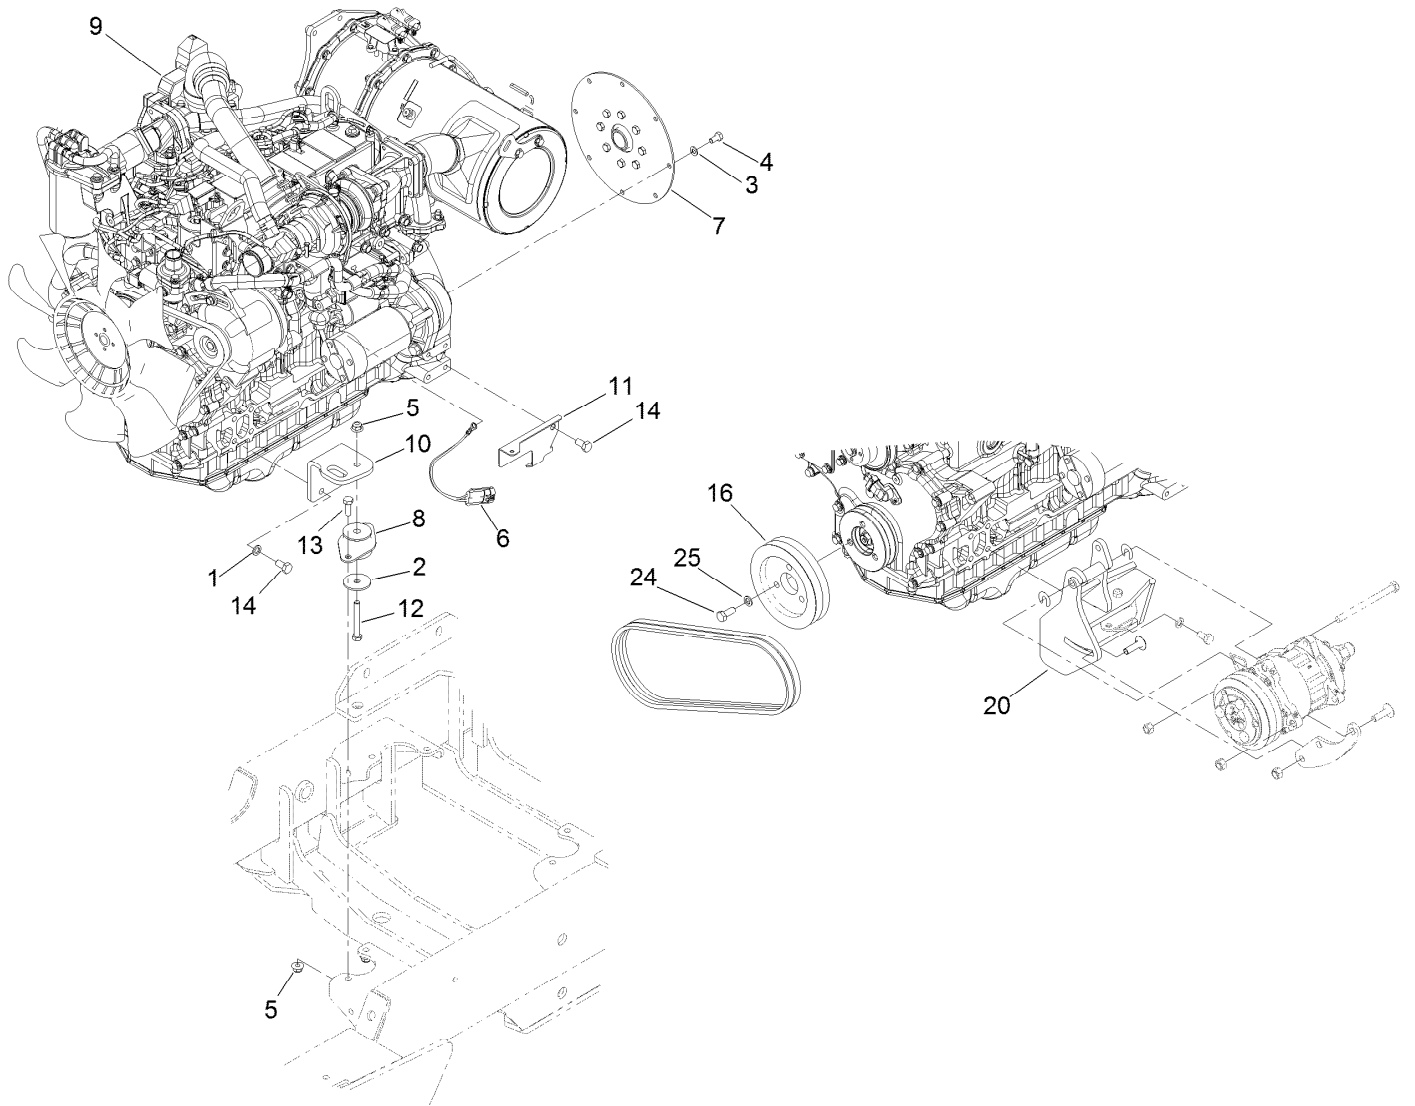

Engine Assembly

Engine Assembly (continued)

<i>Ref.</i>	<i>Part Number</i>	<i>Qty.</i>	<i>Description</i>	<i>Ref.</i>	<i>Part Number</i>	<i>Qty.</i>	<i>Description</i>
1	48-9590	4	Washer-Lock	10	132-6304-03	1	Bracket-Engine
2	63-7400	1	Washer-Rebound	11	133-7894	1	Bracket-Wire, LH
3	87-7510	8	Washer-Flat	12	323-13	1	Screw-HH
4	99-5132	8	Bolt	13	323-6	2	Screw-HH
5	104-8301	3	Nut-HF, NI	14	33115-020	5	Screw-HH
6	108-9470	1	Harness-Wire, Fusible Link	16	138-3783	1	Pulley
7	120-4176	1	Coupling-Spring, Flywheel	20	138-3759	1	Compressor Mount ASM
8	131-1821	1	Mount-Engine	24	33115-025	3	Screw-HH
9	138-8198	1	Engine-Yanmar	25	48-9590	3	Washer-Lock