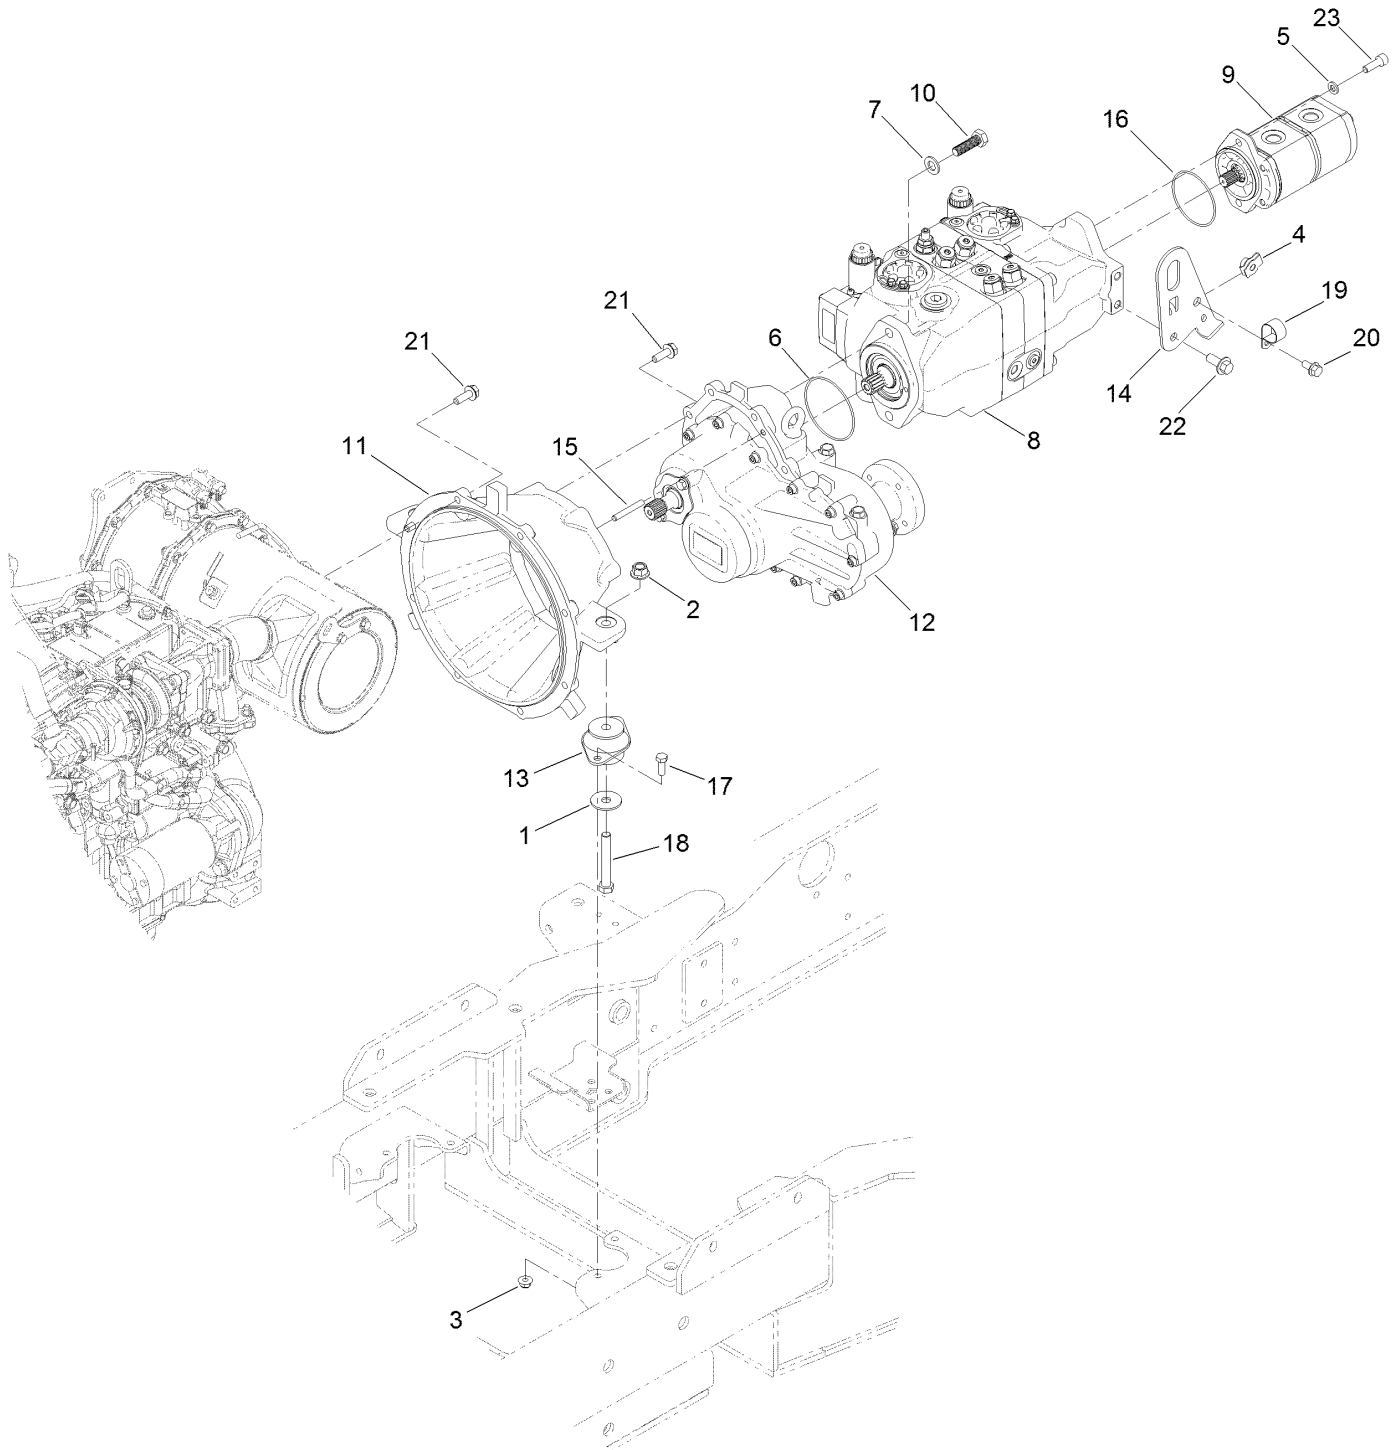

Transmission, Gearbox and Gear Pump Assembly

Transmission, Gearbox and Gear Pump Assembly (continued)

<i>Ref.</i>	<i>Part Number</i>	<i>Qty.</i>	<i>Description</i>	<i>Ref.</i>	<i>Part Number</i>	<i>Qty.</i>	<i>Description</i>
1	86-1990	2	Washer-Thrust	12	138-4083	1	Gearbox ASM
2	99-5107	2	Nut-Lock	13	133-7877	2	Mount-Engine
3	104-8301	4	Nut-HF, NI	14	133-7910-03	1	Plate-Hanger, Pump
4	105-4886	1	Nut-Tinnerman	15	136-5260	2	Pin-Dowel
5	107-1413	2	Washer-Hardened	16	237-161	1	O-Ring
6	107-9447	1	O-Ring	17	323-6	4	Screw-HH
7	115-7144	2	Washer-Flat	18	325-14	2	Screw-HH
8	131-5625	1	Hydraulic Tandem Pump ASM	19	2412-126	1	R-Clamp
9	131-5632	1	Dual Gear Pump ASM	20	3234-1	1	Screw-HHF
10	AU615-14045	2	Screw-HH	21	33105-030	15	Screw-HHF
11	132-8195	1	Housing-Flywheel	22	33106-020	1	Screw-HHF
				23	AU862-10030	2	Screw-HSH