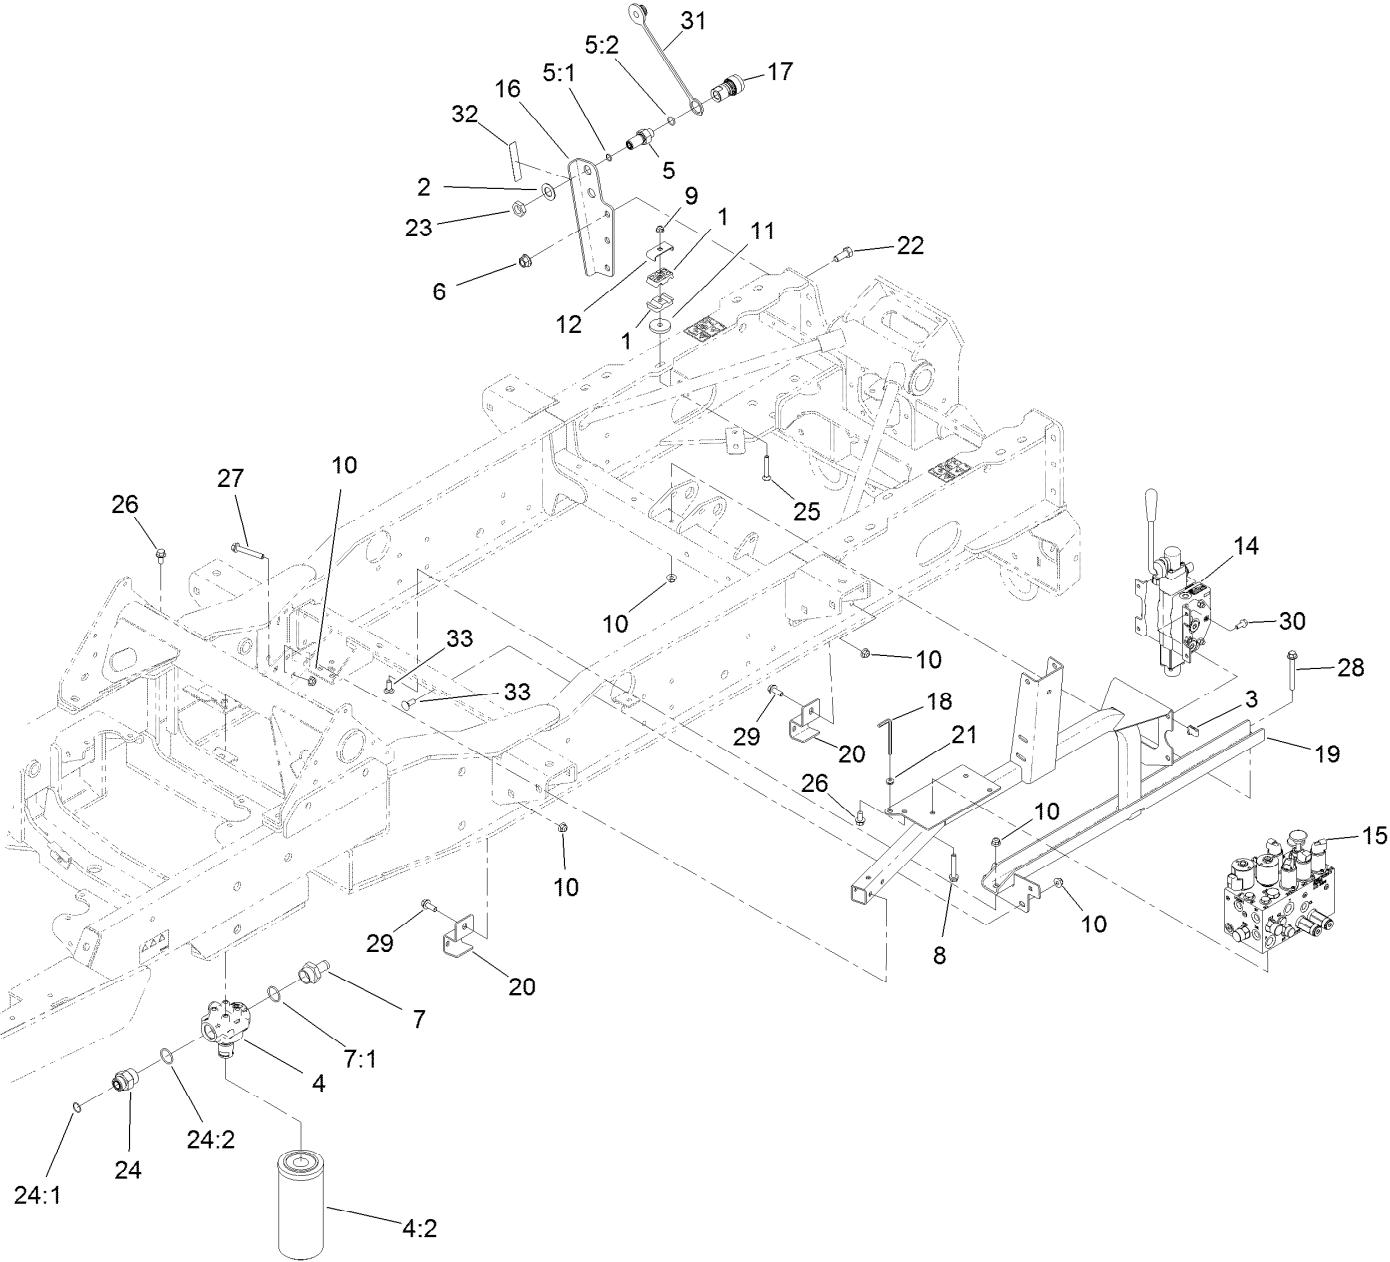

Manifold, Filter and Auxiliary Valve Assembly

Manifold, Filter and Auxiliary Valve Assembly (continued)

<i>Ref.</i>	<i>Part Number</i>	<i>Qty.</i>	<i>Description</i>	<i>Ref.</i>	<i>Part Number</i>	<i>Qty.</i>	<i>Description</i>
1	56-7976	2	Clamp-Tube	17	133-7827	2	Coupler-Quick Connect
2	69-8930	2	Washer	18	136-5288	1	Wrench-Hexagon
3	94-2413	4	Nut-U	19	136-5340-01	1	Support-Manifold
4	139-1010	1	Filter Head ASM	20	136-9718-03	2	Support-Hose
4:2	94-2621	1	Element-Filter	21	136-9976	1	Grommet
5	98-9907	2	Union-Bulkhead	22	325-5	2	Screw-HH
5:1	237-30	1	O-Ring	23	340-127	2	Nut-Bulkhead
5:2	237-79	1	O-Ring	24	340-91	1	Fitting-STR
6	99-5107	2	Nut-Lock	24:1	237-58	1	O-Ring
7	99-6932	1	Fitting-STR	24:2	237-146	1	O-Ring
7:1	237-117	1	O-Ring	25	3230-7	1	Bolt-CARR
8	100-2592	1	Screw-HHF	26	3234-1	7	Screw-HHF
9	104-8300	1	Nut-HF, NI	27	3234-39	2	Screw-HHF
10	104-8301	8	Nut-HF, NI	28	3234-41	1	Screw-HHF
11	110-9981	1	Washer-Plain	29	3234-42	2	Screw-HHF
12	119-1419	1	Plate-Clamp	30	3234-47	4	Screw-HHF
14	131-5637	1	Valve-Aux	31	T56152150	2	Plug-Quick Connect
15	131-5639	1	Manifold ASM	32	138-4135	1	Decal-HYD, Remote
16	131-5668-03	1	Plate-Bulkhead, Rear	33	3231-2	3	Bolt-CARR