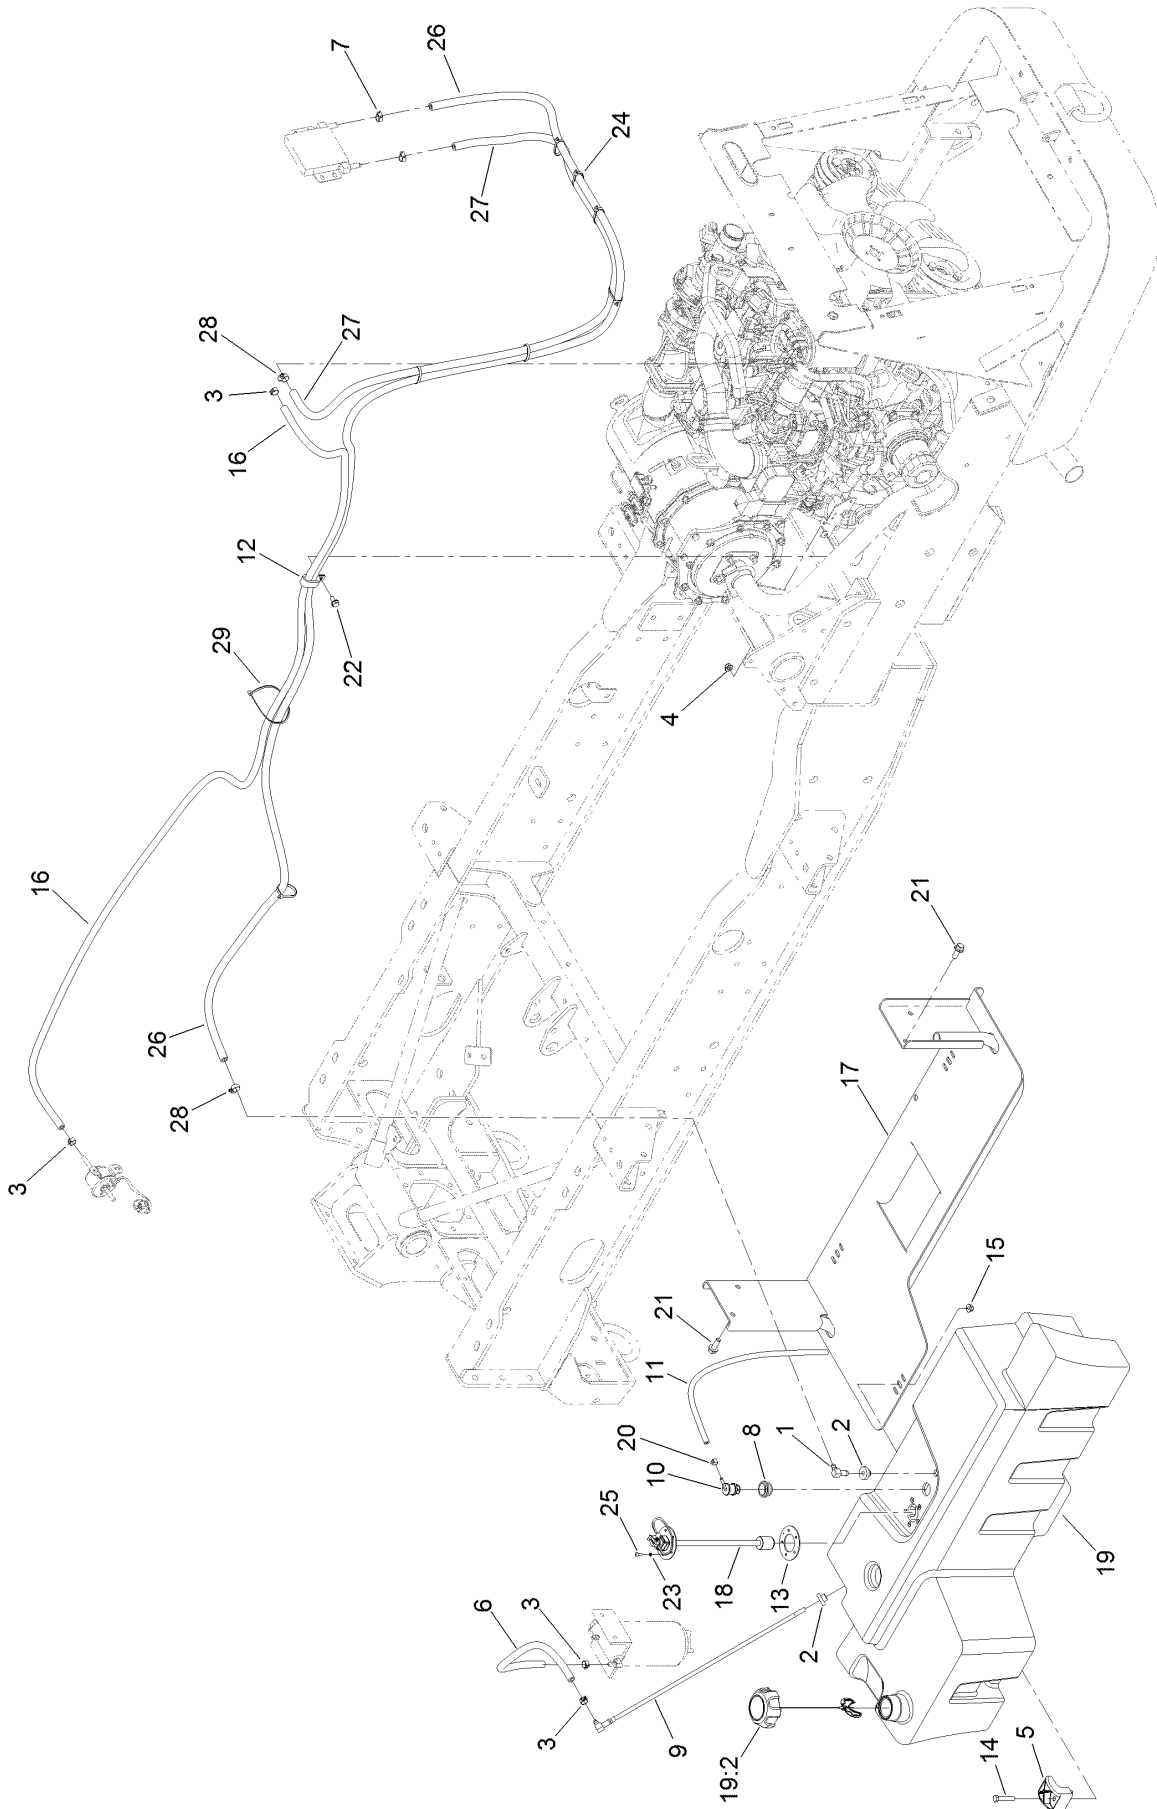

Fuel Tank and Line Assembly

Fuel Tank and Line Assembly (continued)

<i>Ref.</i>	<i>Part Number</i>	<i>Qty.</i>	<i>Description</i>	<i>Ref.</i>	<i>Part Number</i>	<i>Qty.</i>	<i>Description</i>
1	46-6550	1	Fitting-Elbow, 90 DEG	16	136-9708	1	Hose-Fuel
2	46-6560	2	Bushing	17	136-9730-03	1	Support-Tank
3	92-2379	4	Clamp-Hose	18	136-9739	1	Gauge-Fuel, Float
4	104-8300	1	Nut-HF, NI	19	136-9740	1	Fuel Tank ASM
5	107-4543	3	Clamp	19:2	138-3795	1	Fuel Cap ASM
6	110-4109	1	Hose-Fuel	20	2412-80	1	Clamp-Hose
7	103-1988	2	Clamp-Hose	21	3234-42	4	Screw-HHF
8	114-0284	1	Grommet	22	3234-7	1	Screw-HHF
9	114-3836	1	Pipe-Stand	23	3253-15	5	Washer-Lock
10	114-0285	1	Valve-Rollover	24	3290-378	9	Tie-Cable
11	119-8149	1	Hose-Fuel	25	32122-24	5	Screw-PTH
12	120-1959	1	Clamp	26	136-9978	1	Hose-Fuel
13	121-1707	1	Gasket-Fuel, Viton	27	136-9979	1	Hose-Fuel
14	125-7944	3	Screw-HH	28	2412-108	2	Clamp-Worm
15	130-6655	3	Nut-Flange, NI	29	3290-379	1	Tie-Cable