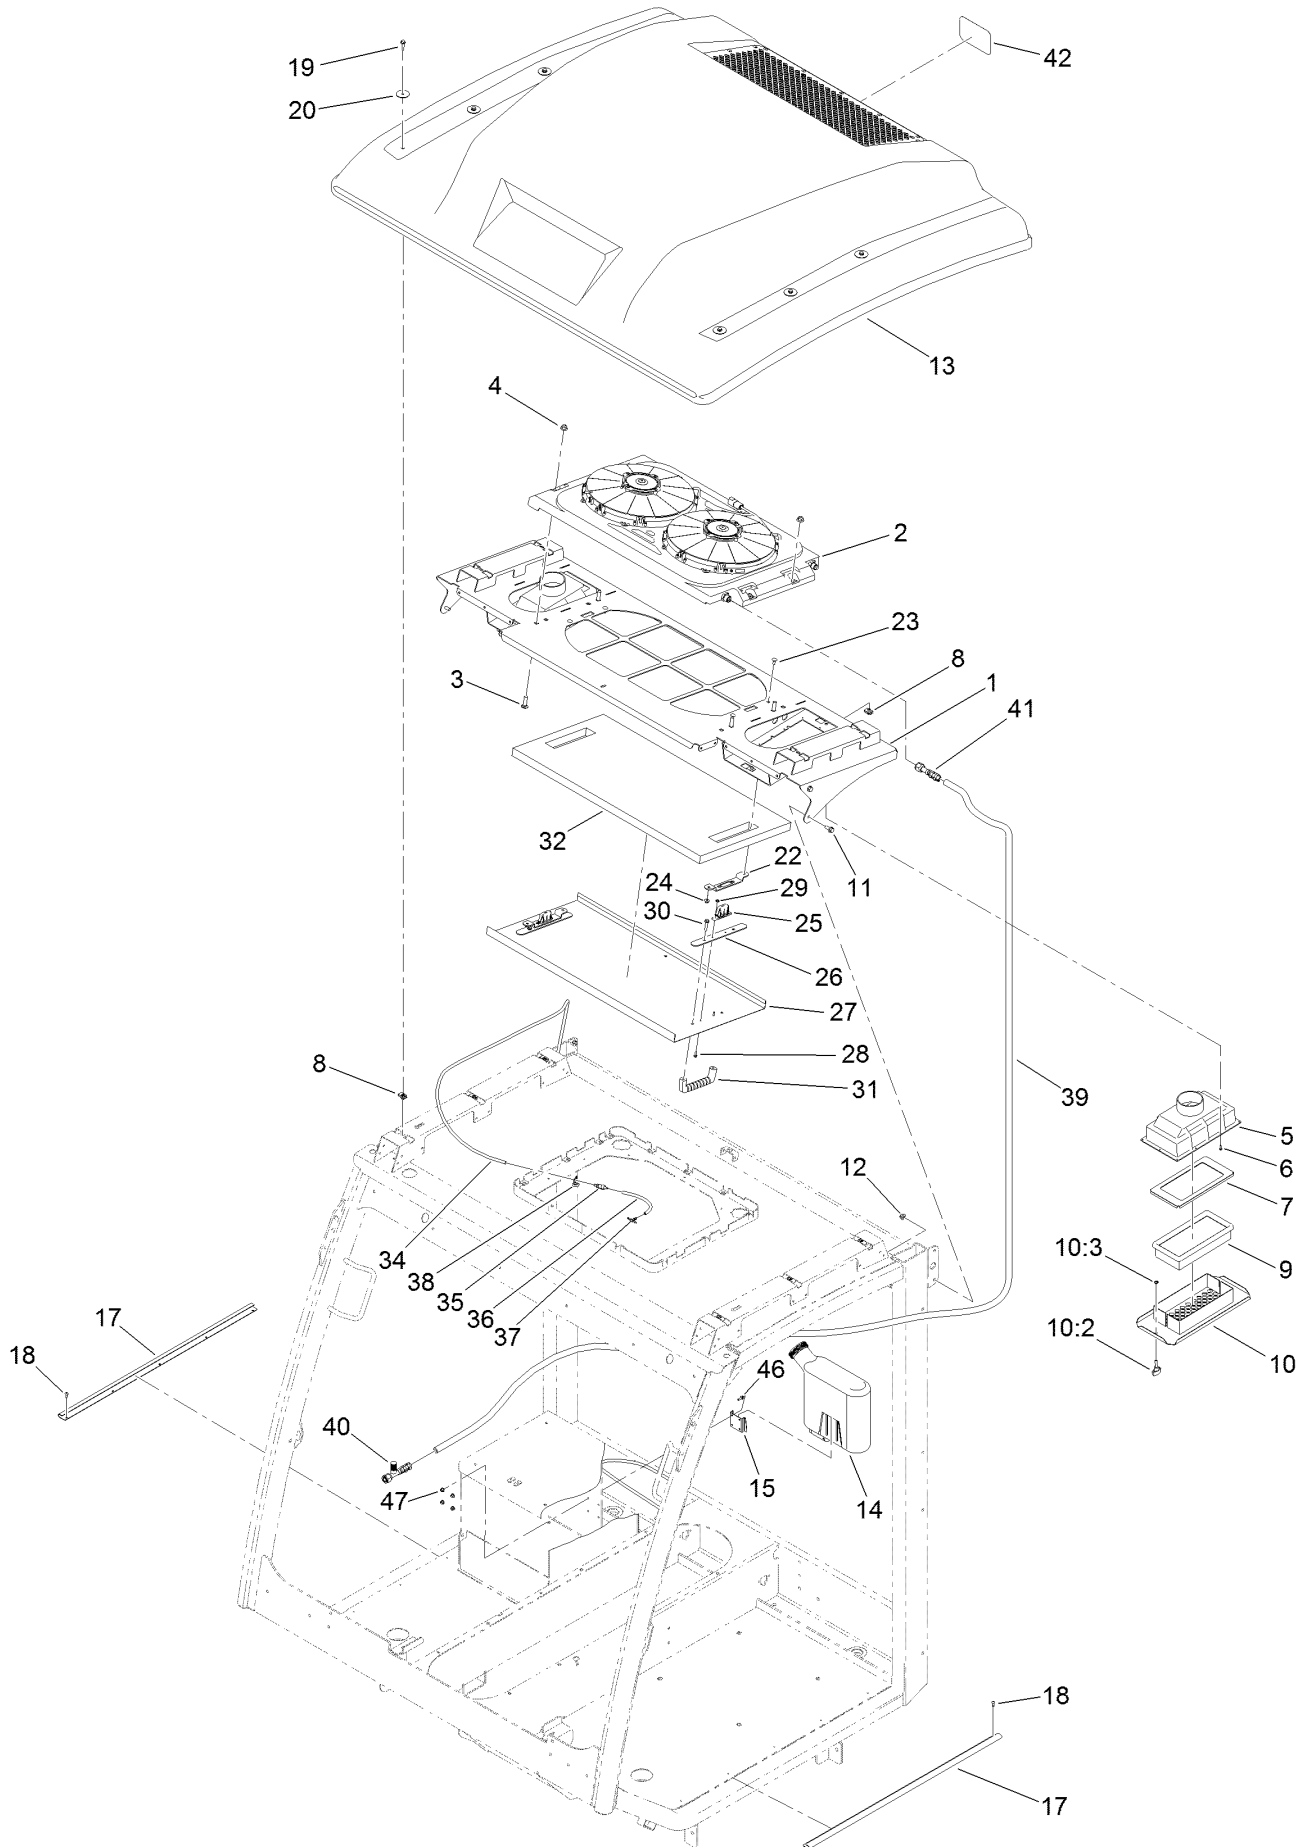

Cab Roof A/C Condenser and Roof Assembly

Cab Roof

A/C Condenser and Roof Assembly (continued)

<i>Ref.</i>	<i>Part Number</i>	<i>Qty.</i>	<i>Description</i>	<i>Ref.</i>	<i>Part Number</i>	<i>Qty.</i>	<i>Description</i>
1	137-1257-03	1	Wing-Rear	23	3229-11	4	Screw-CARR
2	138-2907	1	Condenser	24	104-7201	4	Nut-HF, NI
3	3231-28	4	Screw-CARR	25	130-0643	2	Latch-Push To Close
4	104-8301	4	Nut-HF, NI	26	138-2744-03	2	Plate-Backing
5	137-1281	2	Box-Intake, Air	27	138-2743-03	1	Pre-Filter, Screen
6	363-8245	20	Screw-TAP	28	112-3169	4	Screw-HHF, Serrated
7	132-3474	2	Insert-Seal, Filter	29	3296-54	4	Nut-Lock
8	107069	5	Clip	30	46-8092	4	Screw-Plastite
9	121-8457	2	Filter-Air	31	65-5100	2	Handle-Door
10	137-1397	2	Filter Cover ASM	32	138-2745	1	Filter-Prescreen
10:2	126-5846	2	Knob-T	34	138-3013	1	Hose-Washer, Fluid
10:3	106-8737	2	Nut-Retainer	35	138-2830	1	Valve-Check
11	3234-47	4	Screw-HHF	36	138-2854	1	Hose-Washer, Fluid
12	104-8300	4	Nut-HF, NI	37	138-3009	1	Barb-Hose, Tee
13	138-2718	1	Long Roof ASM	38	32180-139	3	Mount-Tie Wrap, Magnetic
14	138-2771	1	Tank-Washer	39	138-2918	1	Hose-Refrigerant
15	138-2772	1	Bracket	40	130-5757	1	Fitting-Straight, Female
17	138-2774-03	2	Bracket-Retainer	41	138-2962	1	Fitting-Straight, Female
18	105-6849	10	Screw-Forming, Thread	42	108-8452	1	Decal-Logo
19	120-4654	6	Screw-HHF	46	120-9641	4	Screw-HHF
20	136-7176	6	Washer-Fender	47	33003-00	4	Nut-HF
22	138-2742-03	2	Mount-Latch