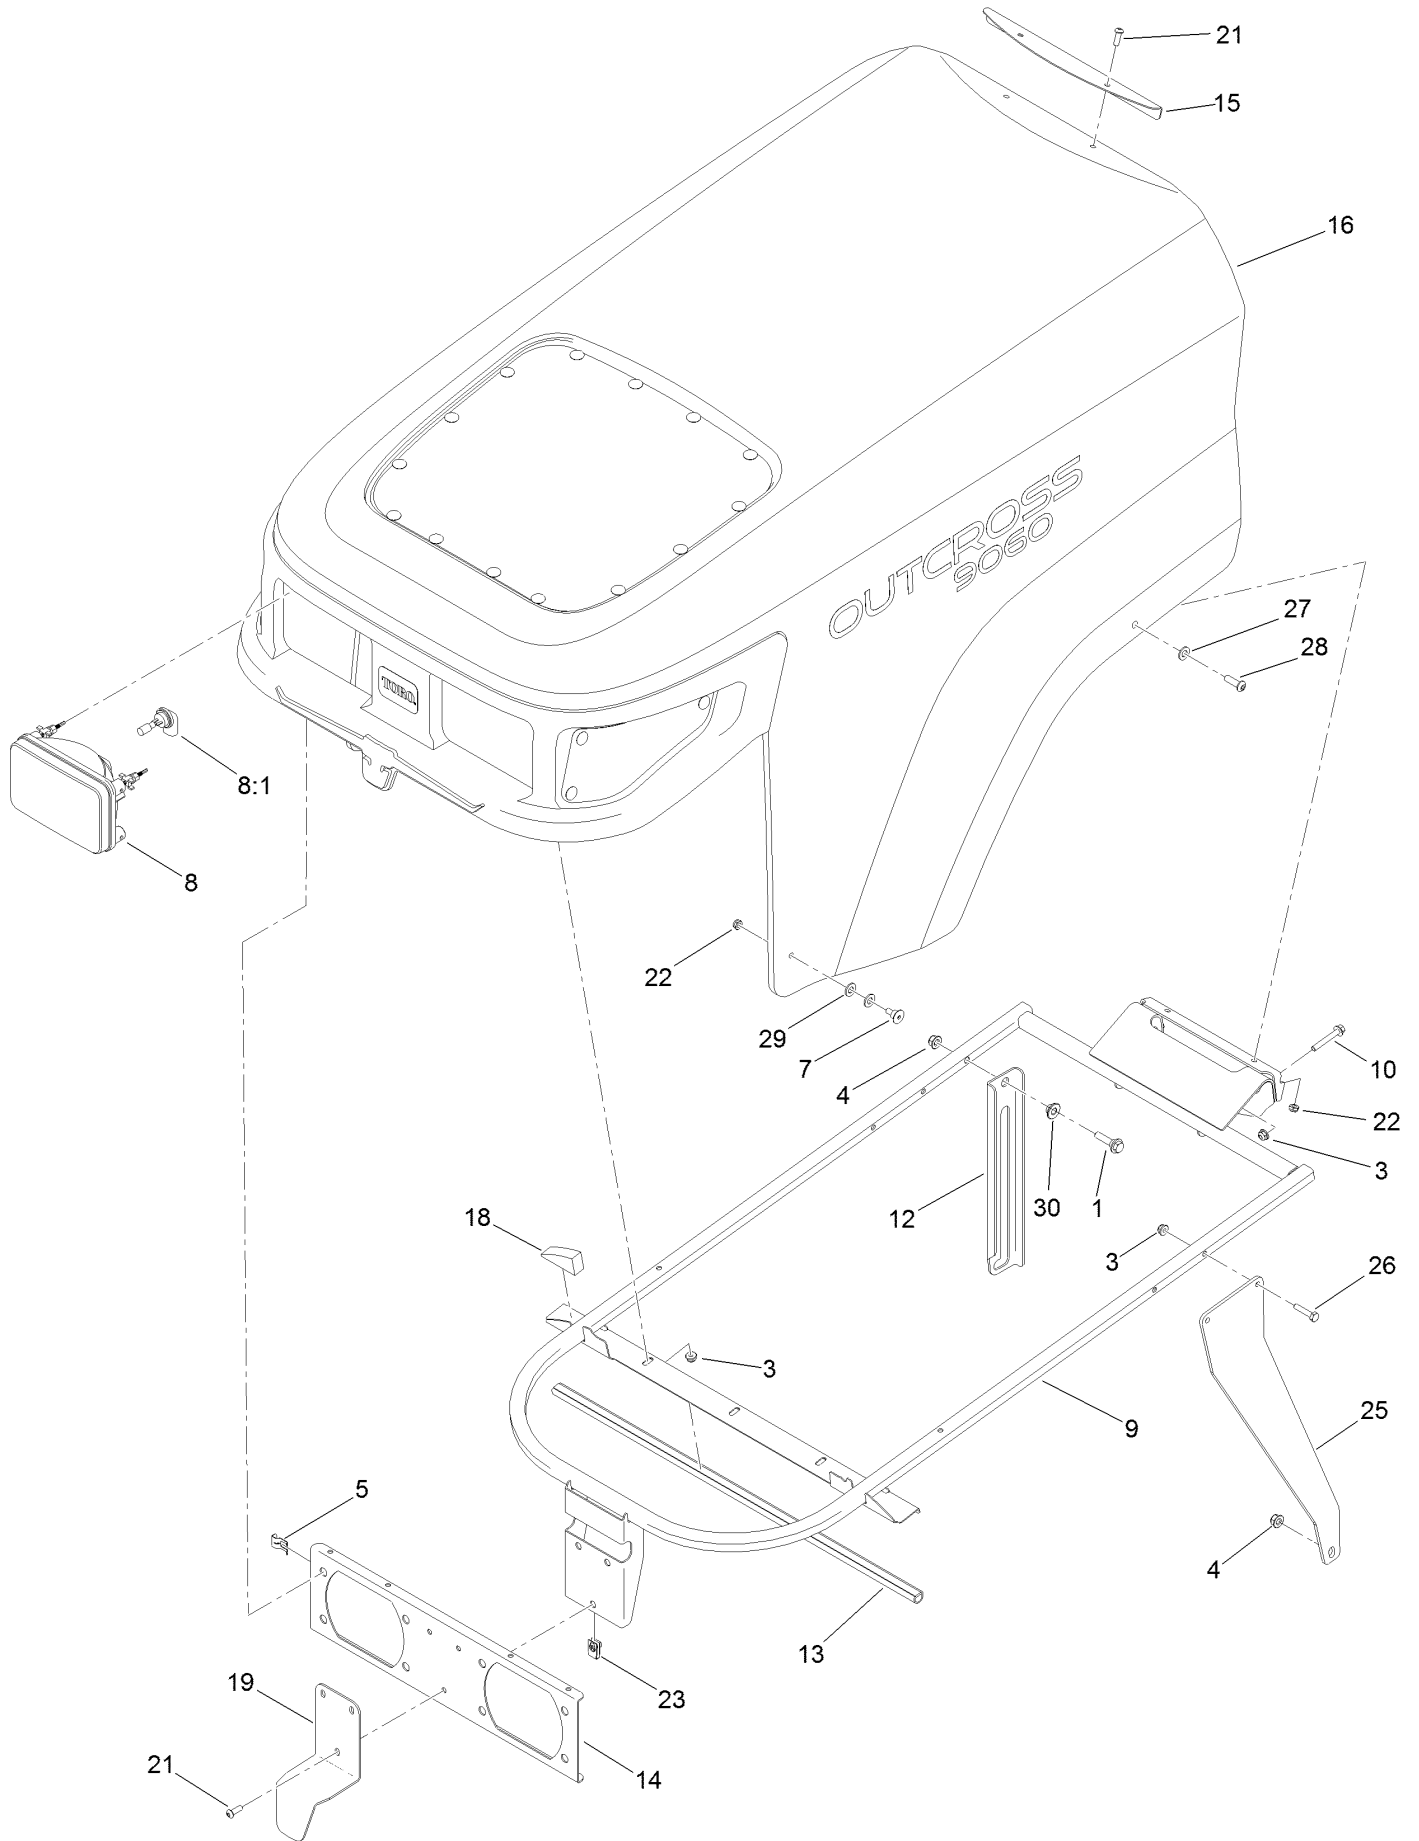

Hood Assembly

Hood Assembly (continued)

<i>Ref.</i>	<i>Part Number</i>	<i>Qty.</i>	<i>Description</i>	<i>Ref.</i>	<i>Part Number</i>	<i>Qty.</i>	<i>Description</i>
1	322-7	1	Screw-HH	16	138-4138	1	Hood ASM
3	104-7201	5	Nut-HF, NI	18	138-2013	2	Block-Foam
4	104-8300	1	Nut-HF, NI	19	138-3755-03	1	Bracket-Lift, Hood
5	115-2408	6	Clip-Speed	21	3274-69	8	Screw-HSBH
7	125-1122	2	Screw	22	3296-56	4	Nut-Lock, NI
8	132-6703	2	Headlight ASM	23	107069	3	Clip
8:1	115-2395	1	Bulb-Light	25	138-8145-03	2	Brace-Hood
9	136-9602-03	1	Support-Hood	26	321-8	4	Screw-HH
10	32105-18	2	Screw-HHF	27	3256-70	2	Washer-Flat
12	138-8279-01	1	Prop-Hood	28	3274-104	2	Screw-HSBH
13	136-9779	1	Seal-Bulb	29	3256-22	4	Washer-Flat
14	136-9786-03	1	Bracket-Light	30	125-9249	1	Spacer-Coupler, Rubber
15	136-9792-03	1	Bracket-Hood, Rear