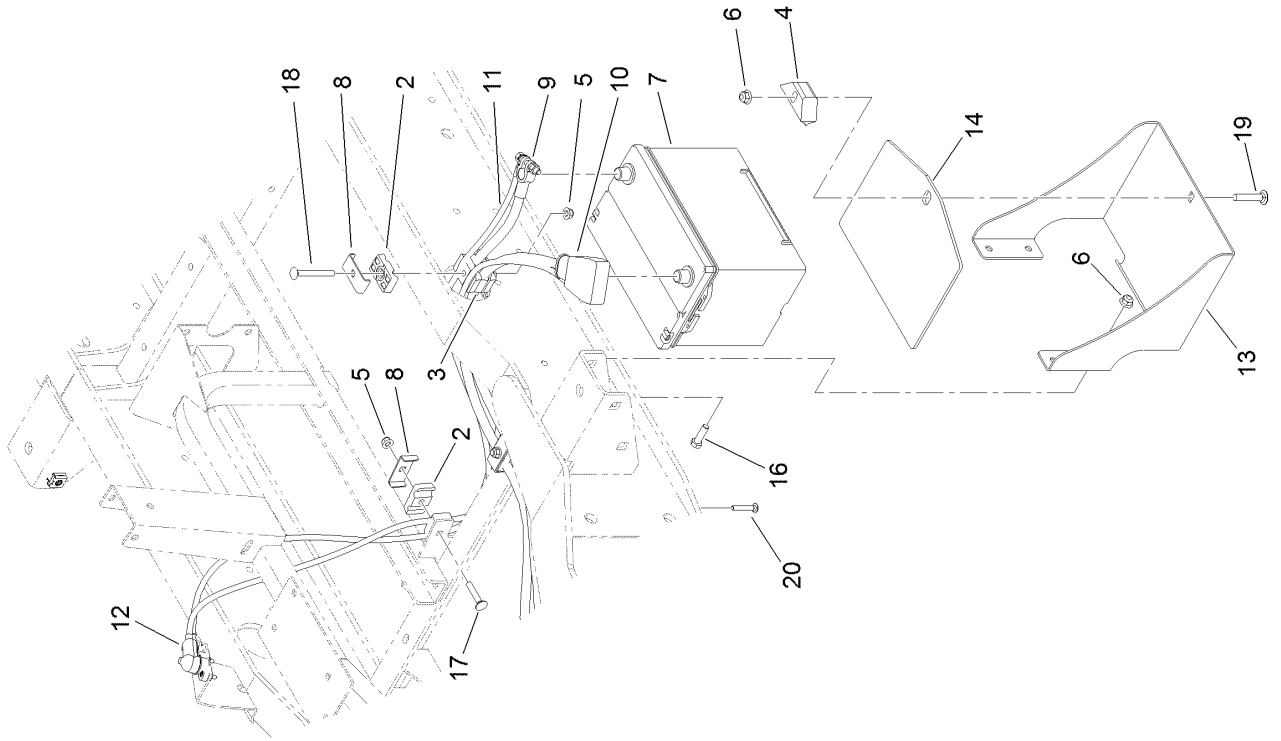

Battery Assembly

Battery Assembly (continued)

<i>Ref.</i>	<i>Part Number</i>	<i>Qty.</i>	<i>Description</i>	<i>Ref.</i>	<i>Part Number</i>	<i>Qty.</i>	<i>Description</i>
1	48-9590	1	Washer-Lock	14	136-5338	1	Mat-Battery
2	56-7972	4	Clamp-Tube	15	323-6	1	Screw-HH
3	56-7977	6	Clamp-Tube	16	323-7	4	Screw-HH
4	66-2490	1	Retainer-Battery	17	3230-5	2	Bolt-CARR
5	104-8300	4	Nut-HF, NI	18	3230-9	1	Screw-CARR
6	104-8301	6	Nut-HF, NI	19	3231-6	1	Screw-CARR
7	106-5190	1	Battery, 660 CCA W/O Electrolyte	20	3230-6	1	Bolt-CARR
8	119-1419	4	Plate-Clamp	21	3255-9	1	Washer-Lock
9	122-0709	1	Cable-Battery, Negative	22	3256-24	1	Washer-Flat
10	122-0710	1	Cable-Battery, Positive	23	3290-378	1	Tie-Cable
11	122-0969	1	Cable-Battery, Negative	24	33004-00	2	Nut-HF
12	122-0970	1	Cable-Battery, Positive	25	33115-020	1	Screw-HH
13	133-7817-01	1	Support-Battery	26	33003-00	1	Nut-HF
				27	122-0071	1	Cable-Battery, Positive