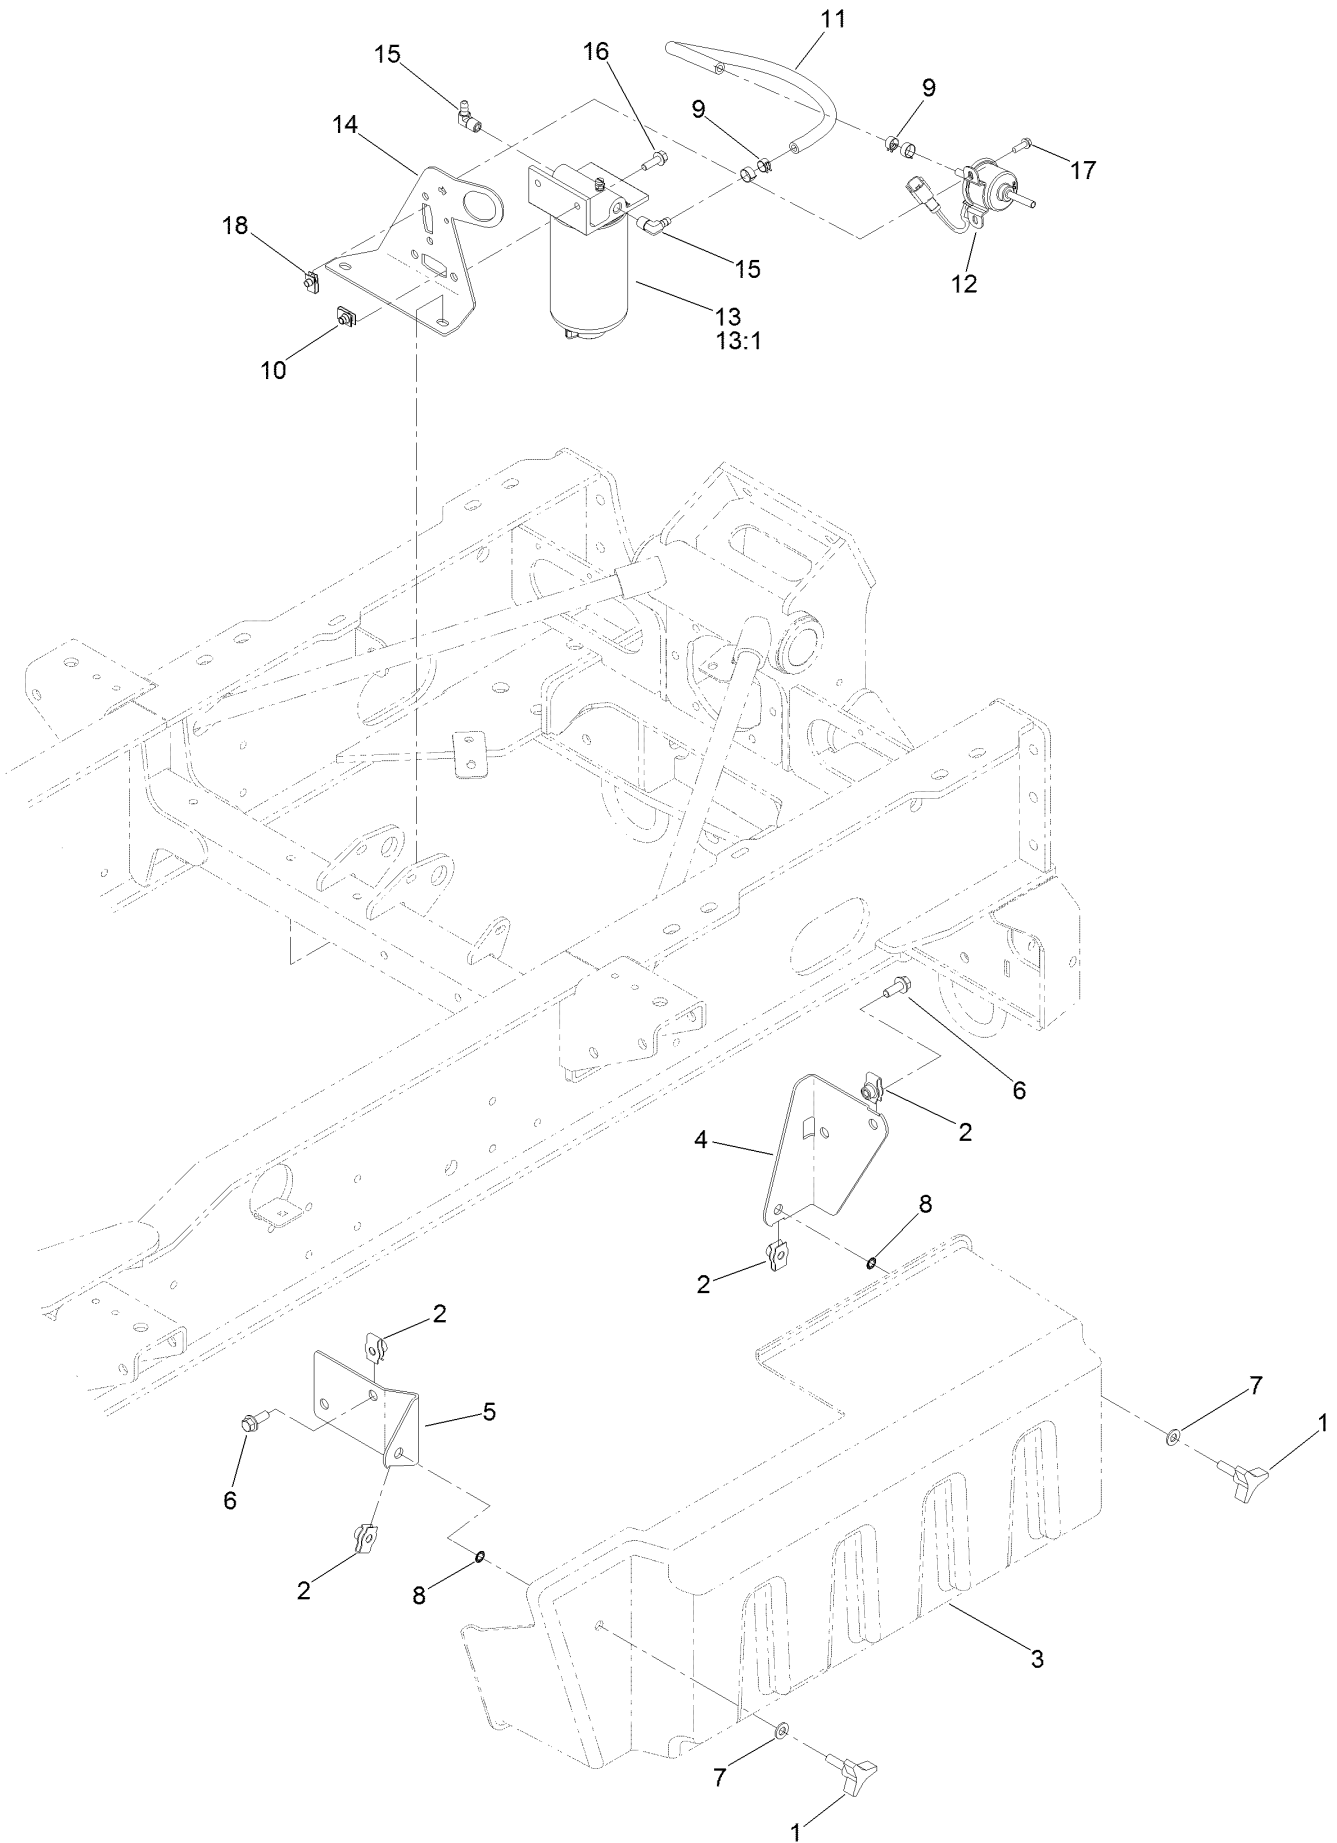

Fuel Pump and Filter Assembly

Fuel Pump and Filter Assembly (continued)

<i>Ref.</i>	<i>Part Number</i>	<i>Qty.</i>	<i>Description</i>	<i>Ref.</i>	<i>Part Number</i>	<i>Qty.</i>	<i>Description</i>
1	27-4570	2	Knob-Seat	11	110-4109	1	Hose-Fuel
2	105-4886	6	Nut-Tinnerman	12	121-5613	1	Pump-Fuel, Electric
3	136-9742	1	Cover-LH	13	125-2914	1	Filter-Separator
4	136-9957-01	1	Bracket-Latch, Rear	13:1	125-2915	1	Filter-Fuel/Water Separator
5	136-9958-01	1	Bracket-Latch, Front	14	136-9728-03	1	Bracket-Support, Fuel
6	3234-42	4	Screw-HHF	15	353-781	2	Fitting-HYD, 90
7	3256-80	2	Washer-Plain	16	3234-29	2	Screw-HHF
8	32151-72	2	Ring-Retaining	17	32105-15	2	Screw-HWH
9	92-2379	2	Clamp-Hose	18	107069	2	Clip
10	94-2413	2	Nut-U