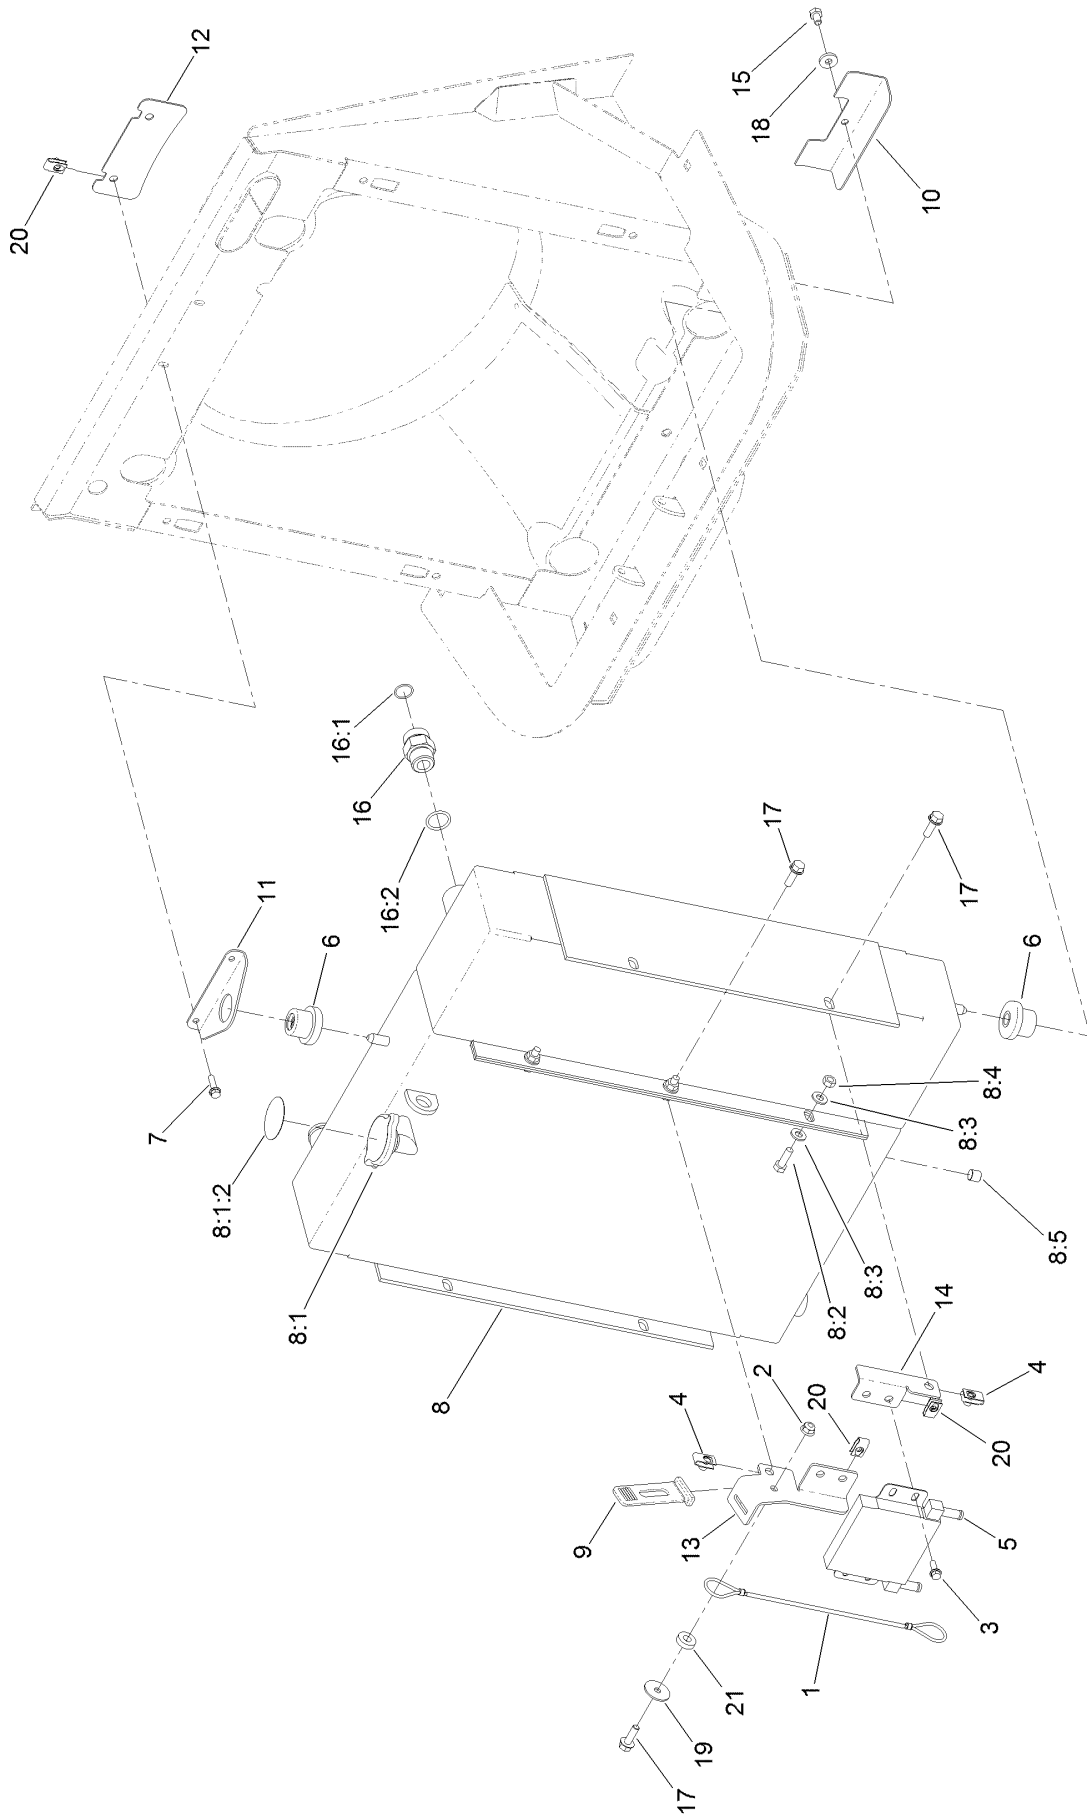

Radiator Assembly

Radiator Assembly (continued)

<i>Ref.</i>	<i>Part Number</i>	<i>Qty.</i>	<i>Description</i>	<i>Ref.</i>	<i>Part Number</i>	<i>Qty.</i>	<i>Description</i>
1	93-9595	1	Lanyard	10	138-1855	1	Bracket-Clamp
2	104-8300	1	Nut-HF, NI	11	138-2029	1	Bracket-Clamp
3	115-5103	4	Screw-HHF	12	138-2049	1	Plate-Clamp
4	94-2413	2	Nut-U	13	138-3750	1	Bracket-Cooler, RH
5	116-7205	1	Cooler	14	138-3751	1	Bracket-Cooler, LH
6	119-1422	3	Mount-Isolator	15	322-1	1	Screw-HH
7	120-4654	2	Screw-HHF	16	340-9	2	Fitting-STR
8	131-5630	1	Radiator Cooler ASM	16:1	237-58	1	O-Ring
8:1	119-1430	1	Radiator Cap ASM	16:2	237-81	1	O-Ring
8:1:2	117-3276	1	Decal-Danger	17	3234-29	3	Screw-HHF
8:2	33114-025	6	Screw-HH	18	88-7200	1	Washer-Flat
8:3	33094-00	12	Washer-Plain	19	3256-57	1	Washer-Flat
8:4	33014-00	6	Nut-Hex	20	107069	6	Clip
8:5	99-8551	1	Plug-Pipe	21	5-0652	1	Spacer
9	131-8402	1	Strap-Down, Hold