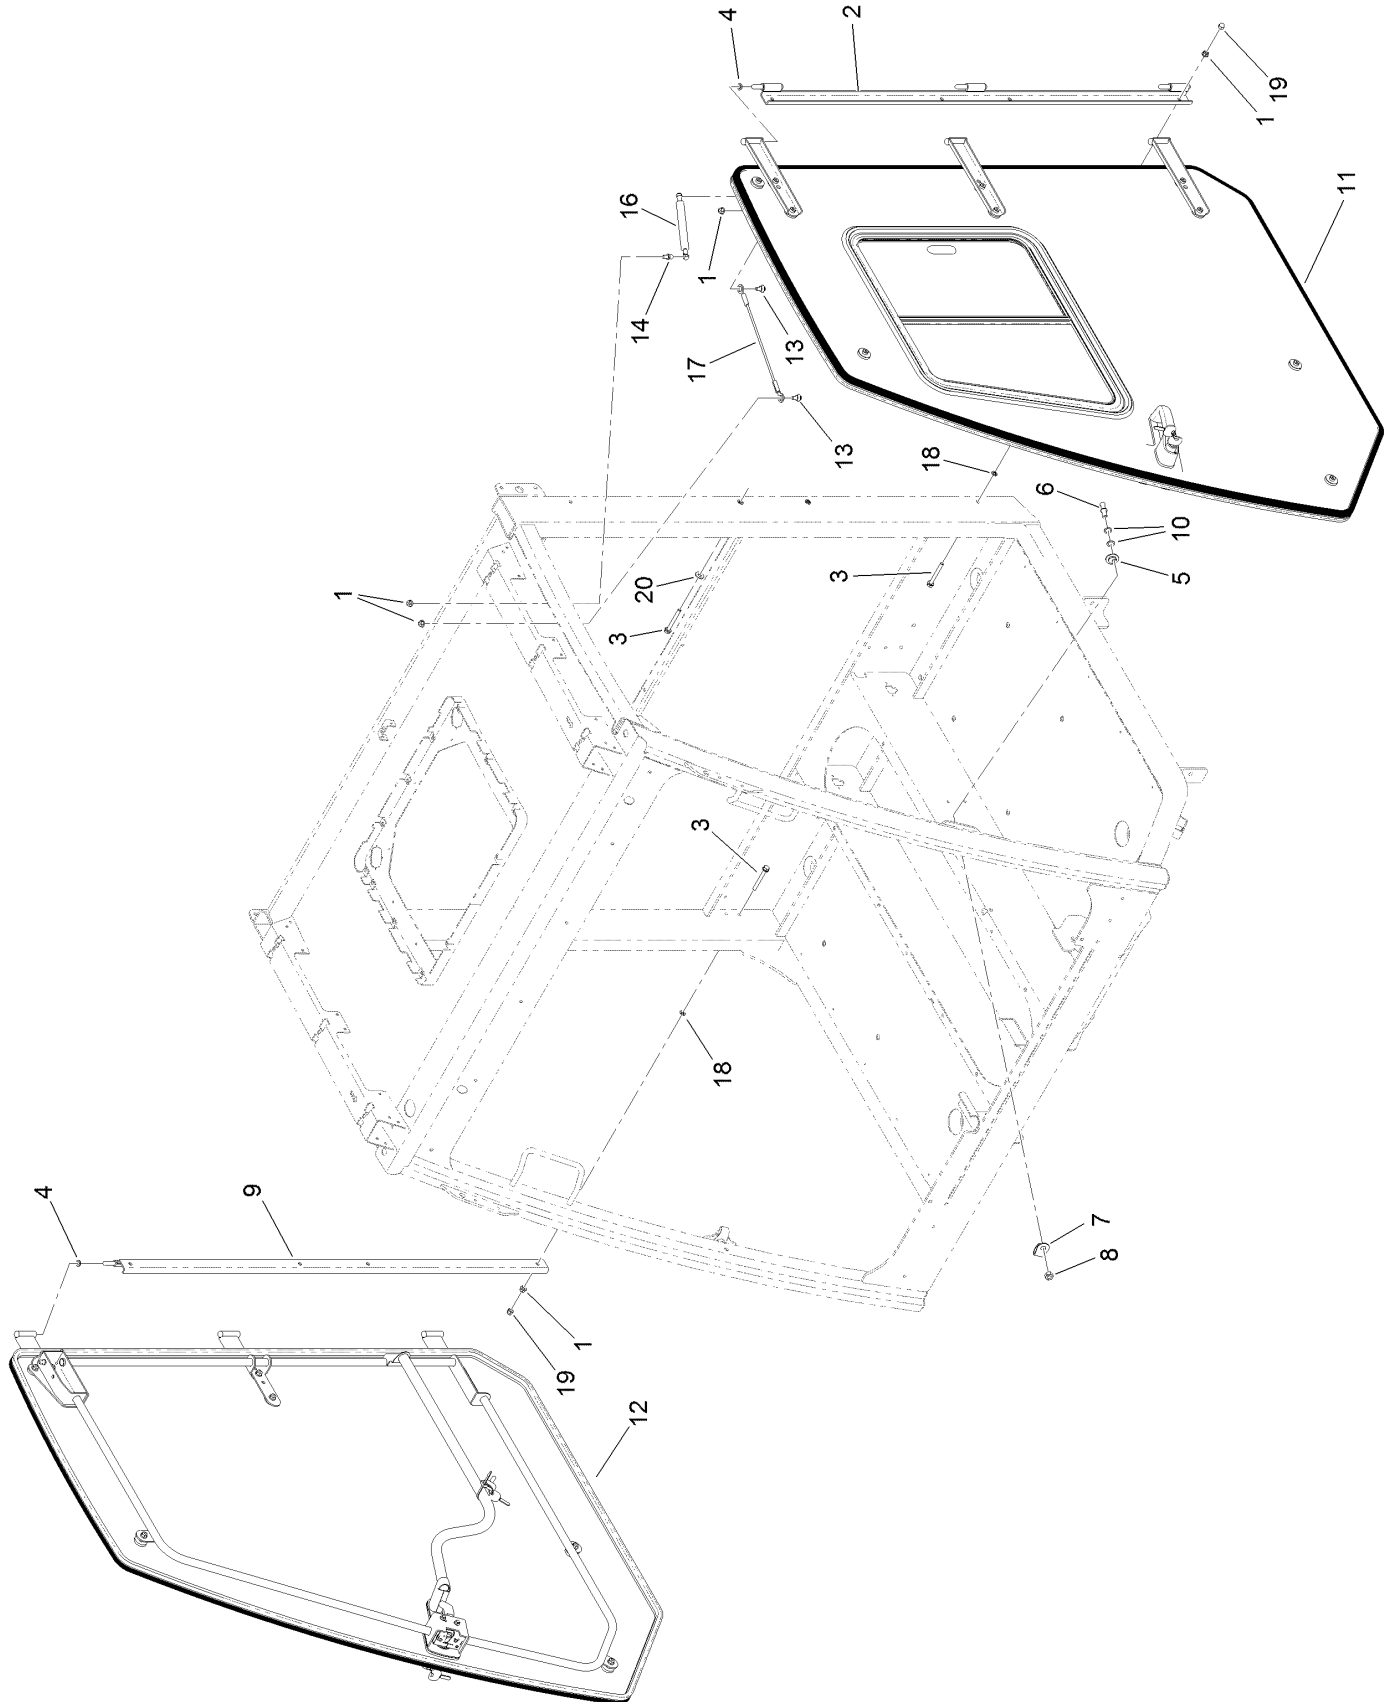

Door Assembly

Door Assembly (continued)

<i>Ref.</i>	<i>Part Number</i>	<i>Qty.</i>	<i>Description</i>	<i>Ref.</i>	<i>Part Number</i>	<i>Qty.</i>	<i>Description</i>
1	104-8300	14	Nut-HF, NI	11		1	LH Door ASM ●
2	137-1229-03	1	LH Door Mount ASM	12		1	RH Door ASM ●
3	139-1891	8	Screw-HHF	13	120-9471	4	Bolt-Shoulder
4	121-8441	6	Washer-Spacer	14	98-3104	2	Stud-Ball
5	125-9992	2	Adjuster-Stud	16	130-6083	2	Spring-Gas, Door
6	132-3718	2	Stud-Striker	17	130-5726	2	Lanyard
7	121-8393	2	Guard-Striker	18	109-5667	8	Nut-Push
8	106-0327	2	Nut-Hex	19	131-4535	8	Nut-Acorn
9	137-1230-03	1	RH Door Mount ASM	20	3256-71	4	Washer-Flat
10	73-0040	4	Washer-Thrust				

● Not serviced separately