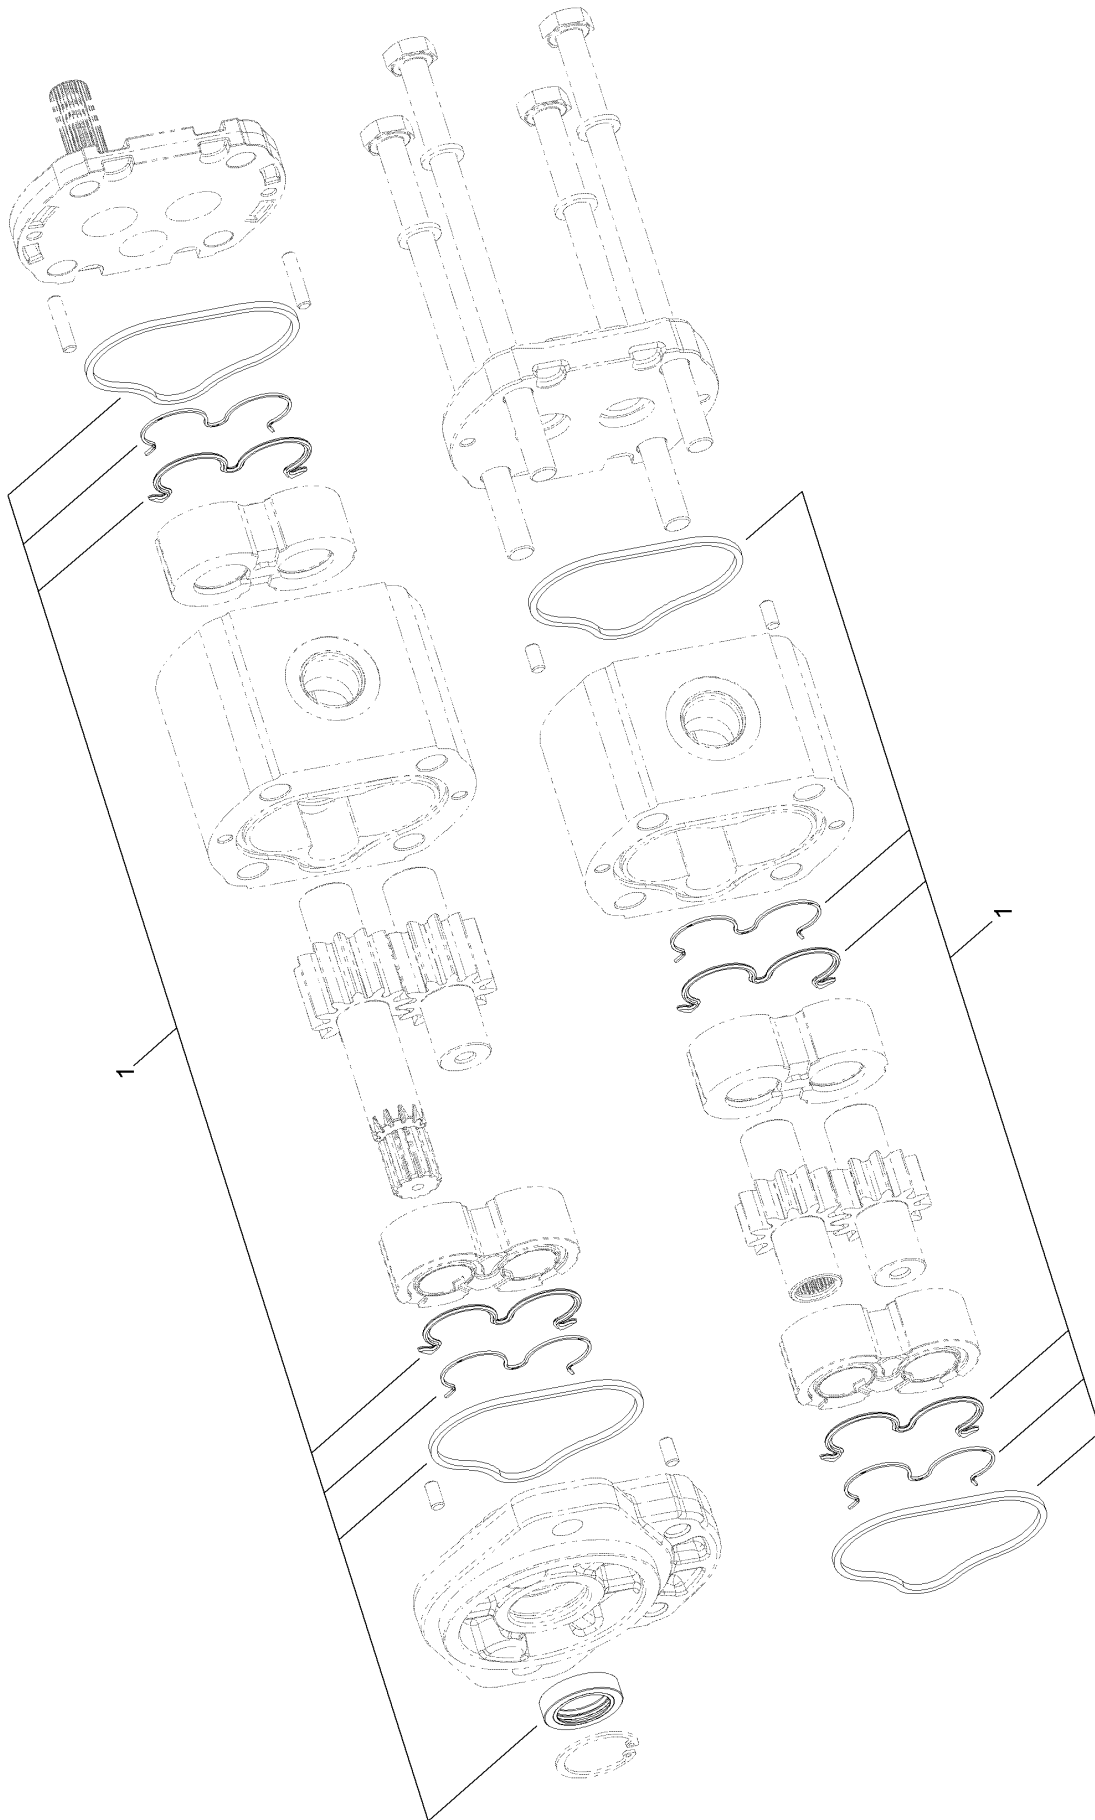

Hydraulic Tandem Pump Assembly No. 131-5625 (continued)

<i>Ref.</i>	<i>Part Number</i>	<i>Qty.</i>	<i>Description</i>	<i>Ref.</i>	<i>Part Number</i>	<i>Qty.</i>	<i>Description</i>
1	121-1723	2	Cylinder Block Kit	11:1	125-5272	6	Screw
2	121-1725	2	Servo Piston ASM	11:2	125-5273	1	Nut-Seal
3	136-4996	4	Servo Cylinder ASM	11:3	125-5302	1	Plug
4	136-8296	1	Charge Relief Valve Kit	11:4	125-5266	1	Screen
5	125-5279	1	Bearing-Roller	11:5	125-5269	1	Ring-Locking
6	138-7864	4	S C R Valve ASM	11:6	125-5274	6	Screw
7	138-7865	4	S C R Valve Plug ASM	11:7	125-5294	2	Coil Kit
8	136-8295	1	Overhaul Seal Kit	11:8	125-5283	1	Gasket-Control
9	138-7866	4	Valve-Solenoid	11:9	125-5288	2	O-Ring
10	125-5294	4	Coil Kit	12	121-1729	1	Shaft Seal Kit
11	125-5295	2	Control Kit (12 Volt)				

Hydraulic Gear Pump Assembly No. 131-5632