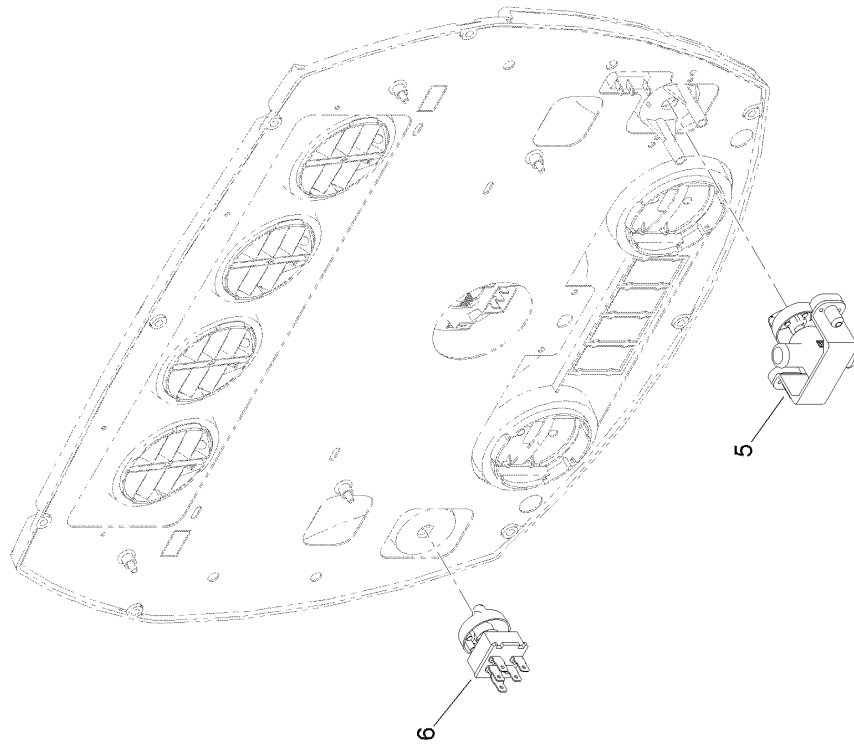

Cab Roof A/C and Heat Control Panel Assembly No. 137-1357

Cab Roof

A/C and Heat Control Panel Assembly No. 137-1357 (continued)

<i>Ref.</i>	<i>Part Number</i>	<i>Qty.</i>	<i>Description</i>	<i>Ref.</i>	<i>Part Number</i>	<i>Qty.</i>	<i>Description</i>
1	137-1377	4	Vent-Cool	5	138-2961	1	Valve-Heat
2	137-1378	1	Light-Cab, Interior	6	138-2956	1	Switch-Fan
3	138-2959	2	Vent-Return	7	119-7444	4	Screw-HSBH
4	138-2958	1	Switch-A/C