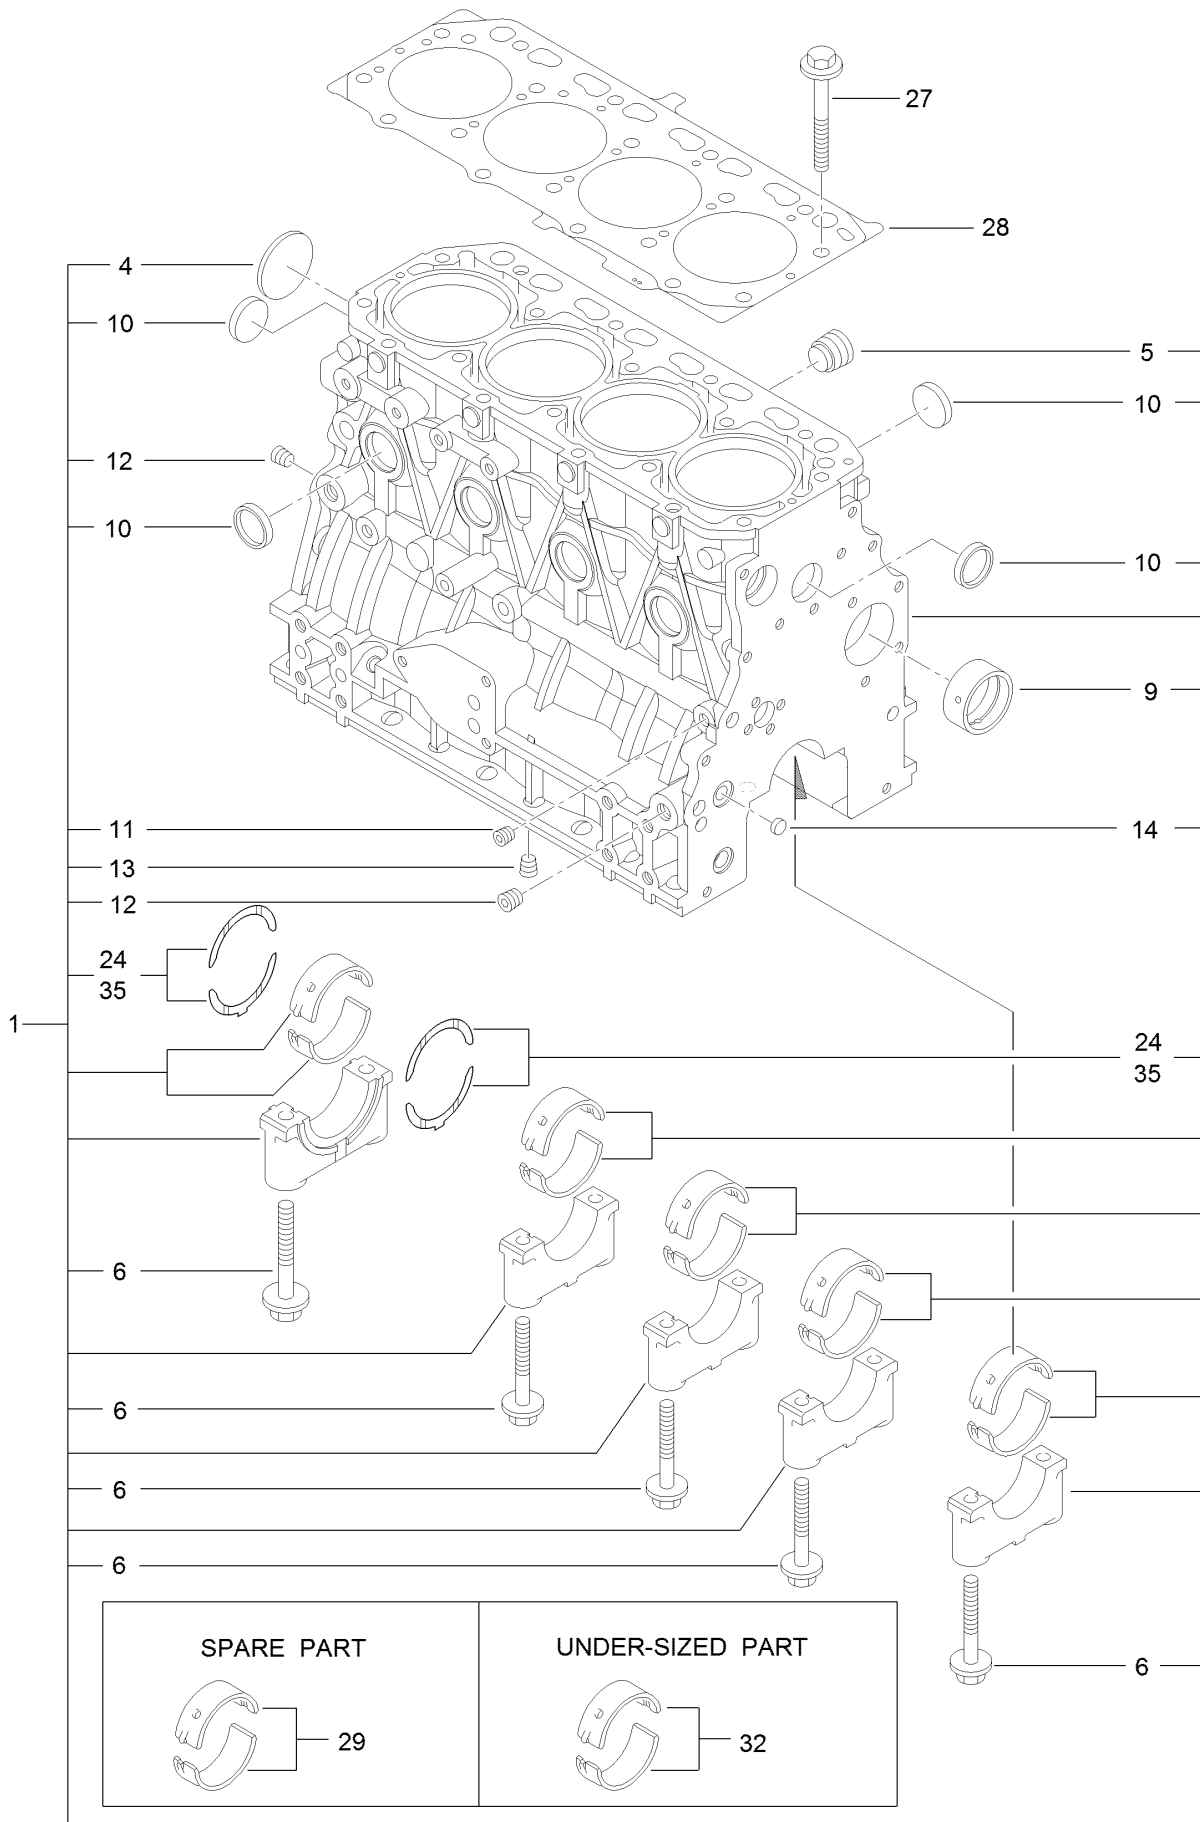

Cylinder Block Assembly

Cylinder Block Assembly (continued)

<i>Ref.</i>	<i>Part Number</i>	<i>Qty.</i>	<i>Description</i>	<i>Ref.</i>	<i>Part Number</i>	<i>Qty.</i>	<i>Description</i>
1	127-3127	1	Cylinder Block ASM	13	125-6973	1	Plug
4	125-6980	1	Plug	14	125-7237	1	Plug
5	125-7170	1	Plug	24	125-7010	2	Metal-Thrust
6	125-7007	10	Bolt	27	125-7006	18	Bolt
9	125-7108	1	Bushing	28	127-3126	1	Gasket-Head, Cylinder
10	138-7824	8	Plug	29	125-6981	5	Metal-Main
11	125-6969	1	Plug	32	125-7009	5	Metal-Main (0.25)
12	125-6973	2	Plug	35	125-7011	1	Metal-Thrust (0.25)