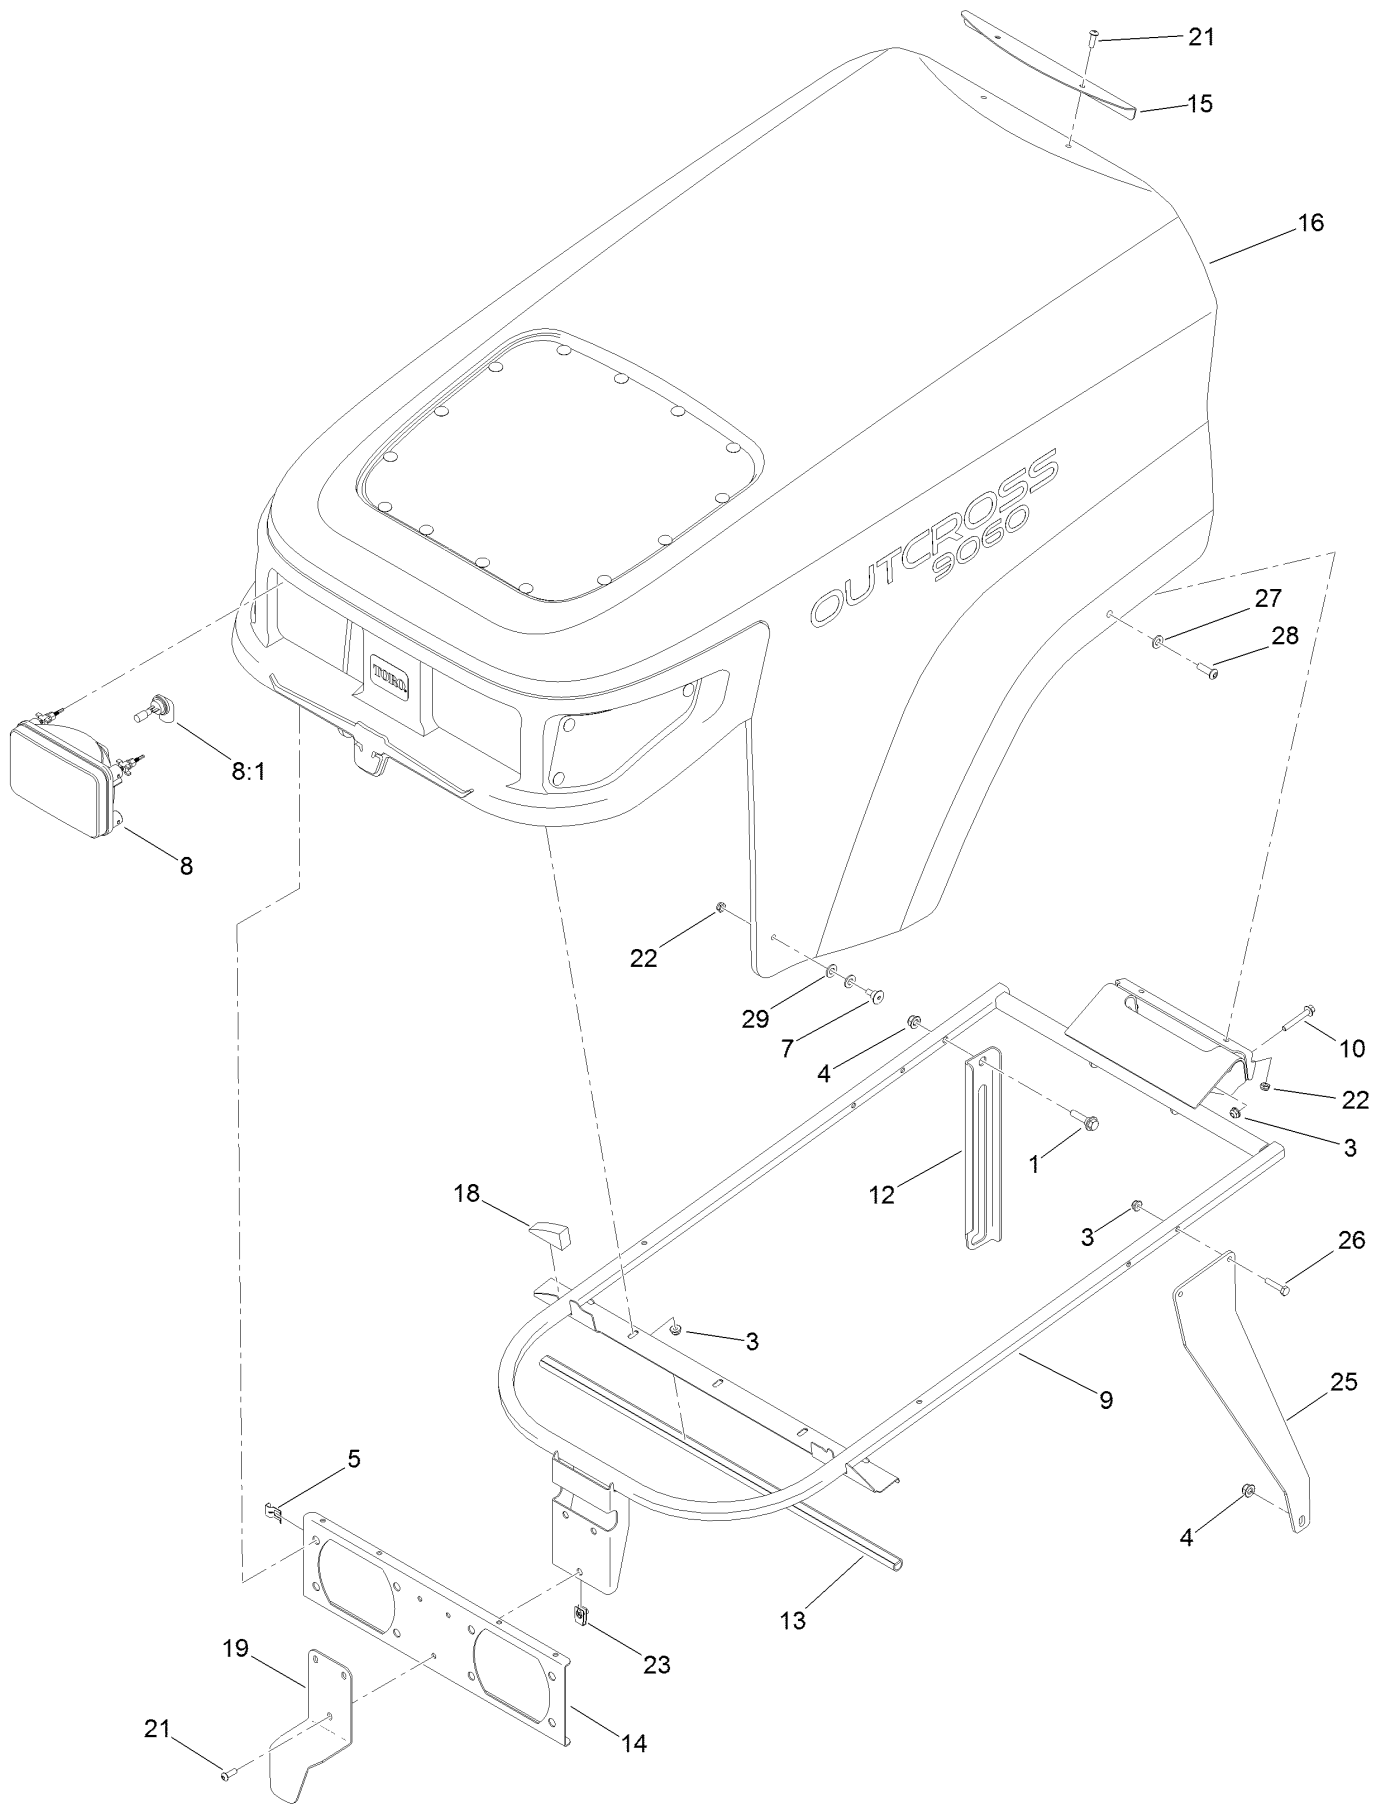

Hood Assembly

Hood Assembly (continued)

<i>Ref.</i>	<i>Part Number</i>	<i>Qty.</i>	<i>Description</i>	<i>Ref.</i>	<i>Part Number</i>	<i>Qty.</i>	<i>Description</i>
1	27-7210	1	Screw-Shoulder	15	136-9792-03	1	Bracket-Hood, Rear
3	104-7201	5	Nut-HF, NI	16	138-4138	1	Hood ASM
4	104-8300	1	Nut-HF, NI	18	138-2013	2	Block-Foam
5	115-2408	6	Clip-Speed	19	138-3755-03	1	Bracket-Lift, Hood
7	125-1122	2	Screw	21	3274-69	8	Screw-HSBH
8	132-6703	2	Headlight ASM	22	3296-56	4	Nut-Lock, NI
8:1	115-2395	1	Bulb-Light	23	107069	3	Clip
9	136-9602-03	1	Support-Hood	25	138-4104-03	2	Brace-Hood
10	32105-18	2	Screw-HHF	26	321-8	4	Screw-HH
12	136-9612-01	1	Prop-Hood	27	3256-70	2	Washer-Flat
13	136-9779	1	Seal-Bulb	28	3274-104	2	Screw-HSBH
14	136-9786-03	1	Bracket-Light	29	3256-22	4	Washer-Flat