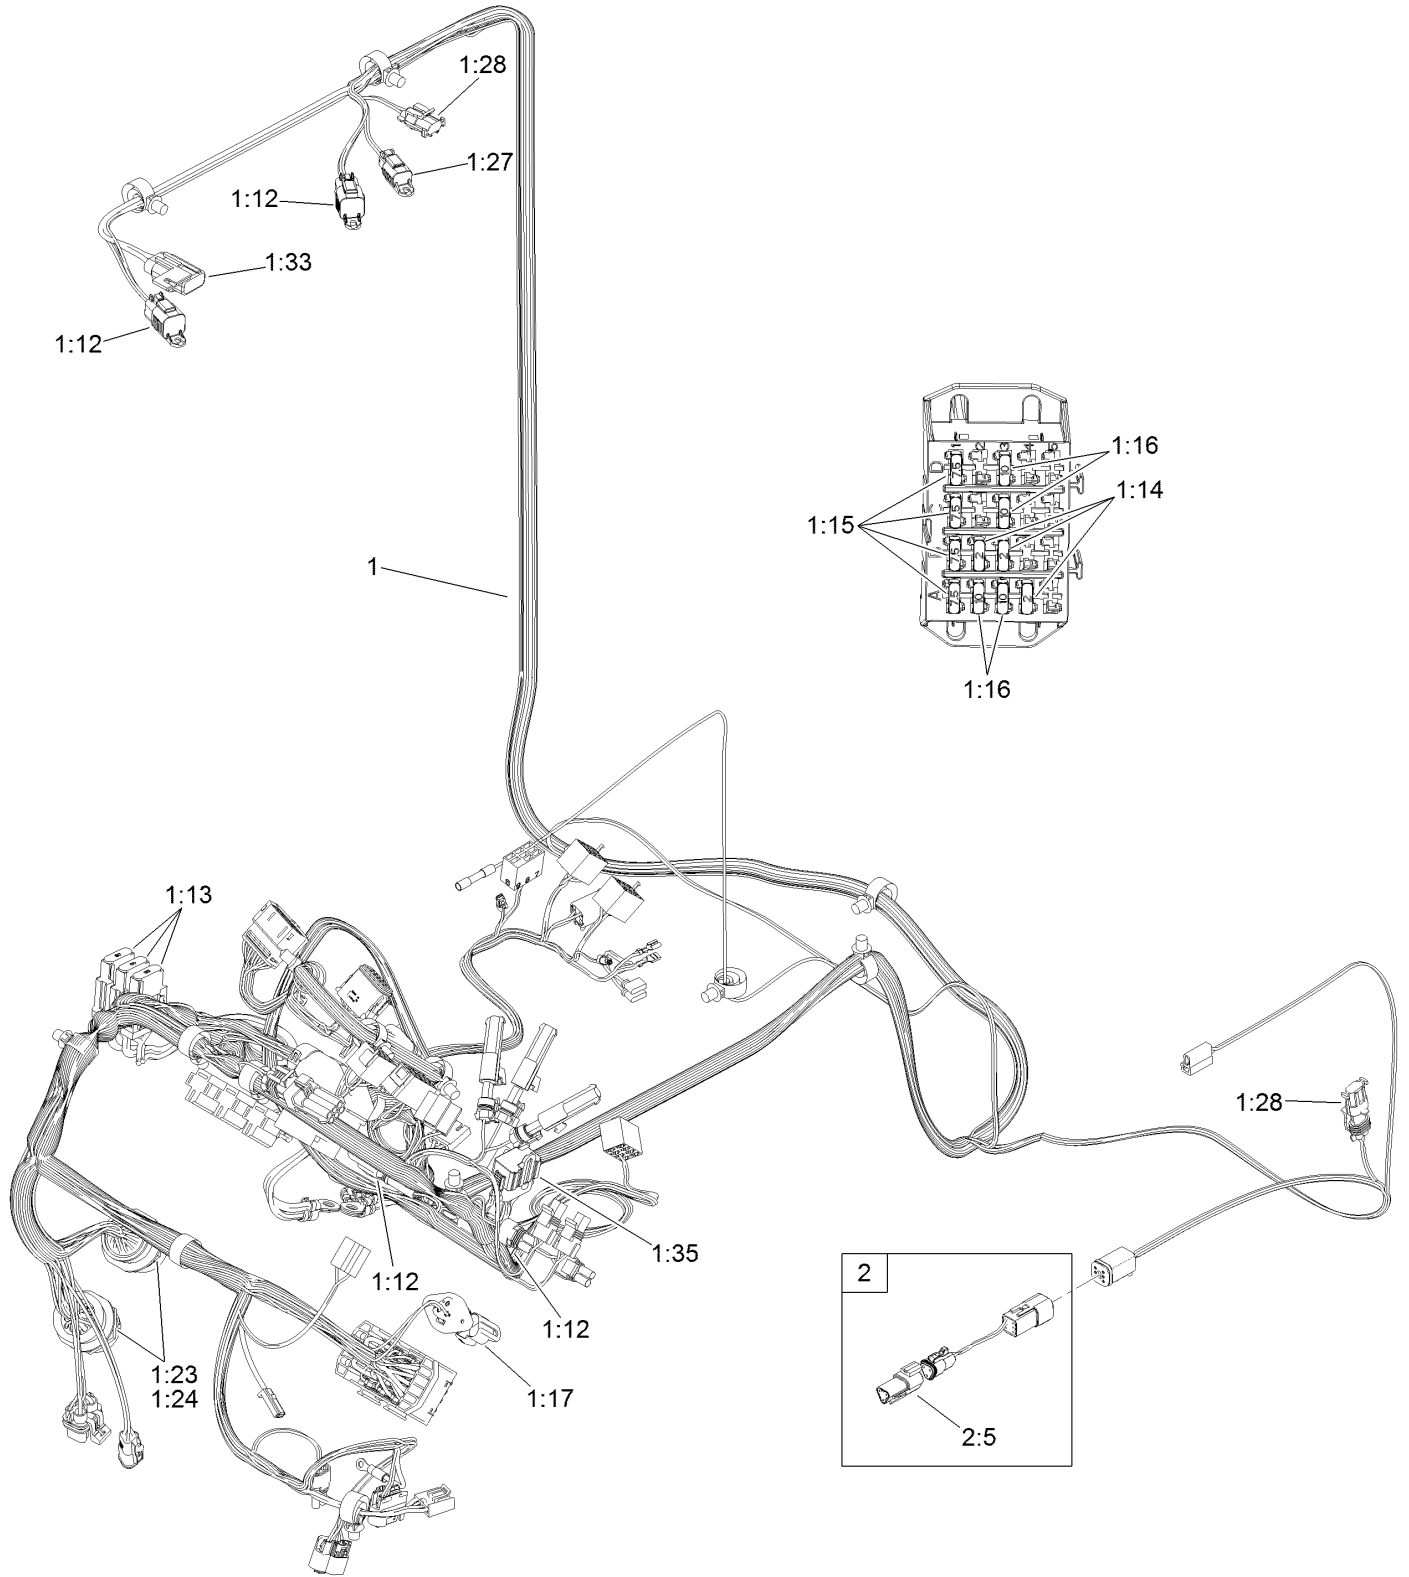

Platform Wire Harness Assembly