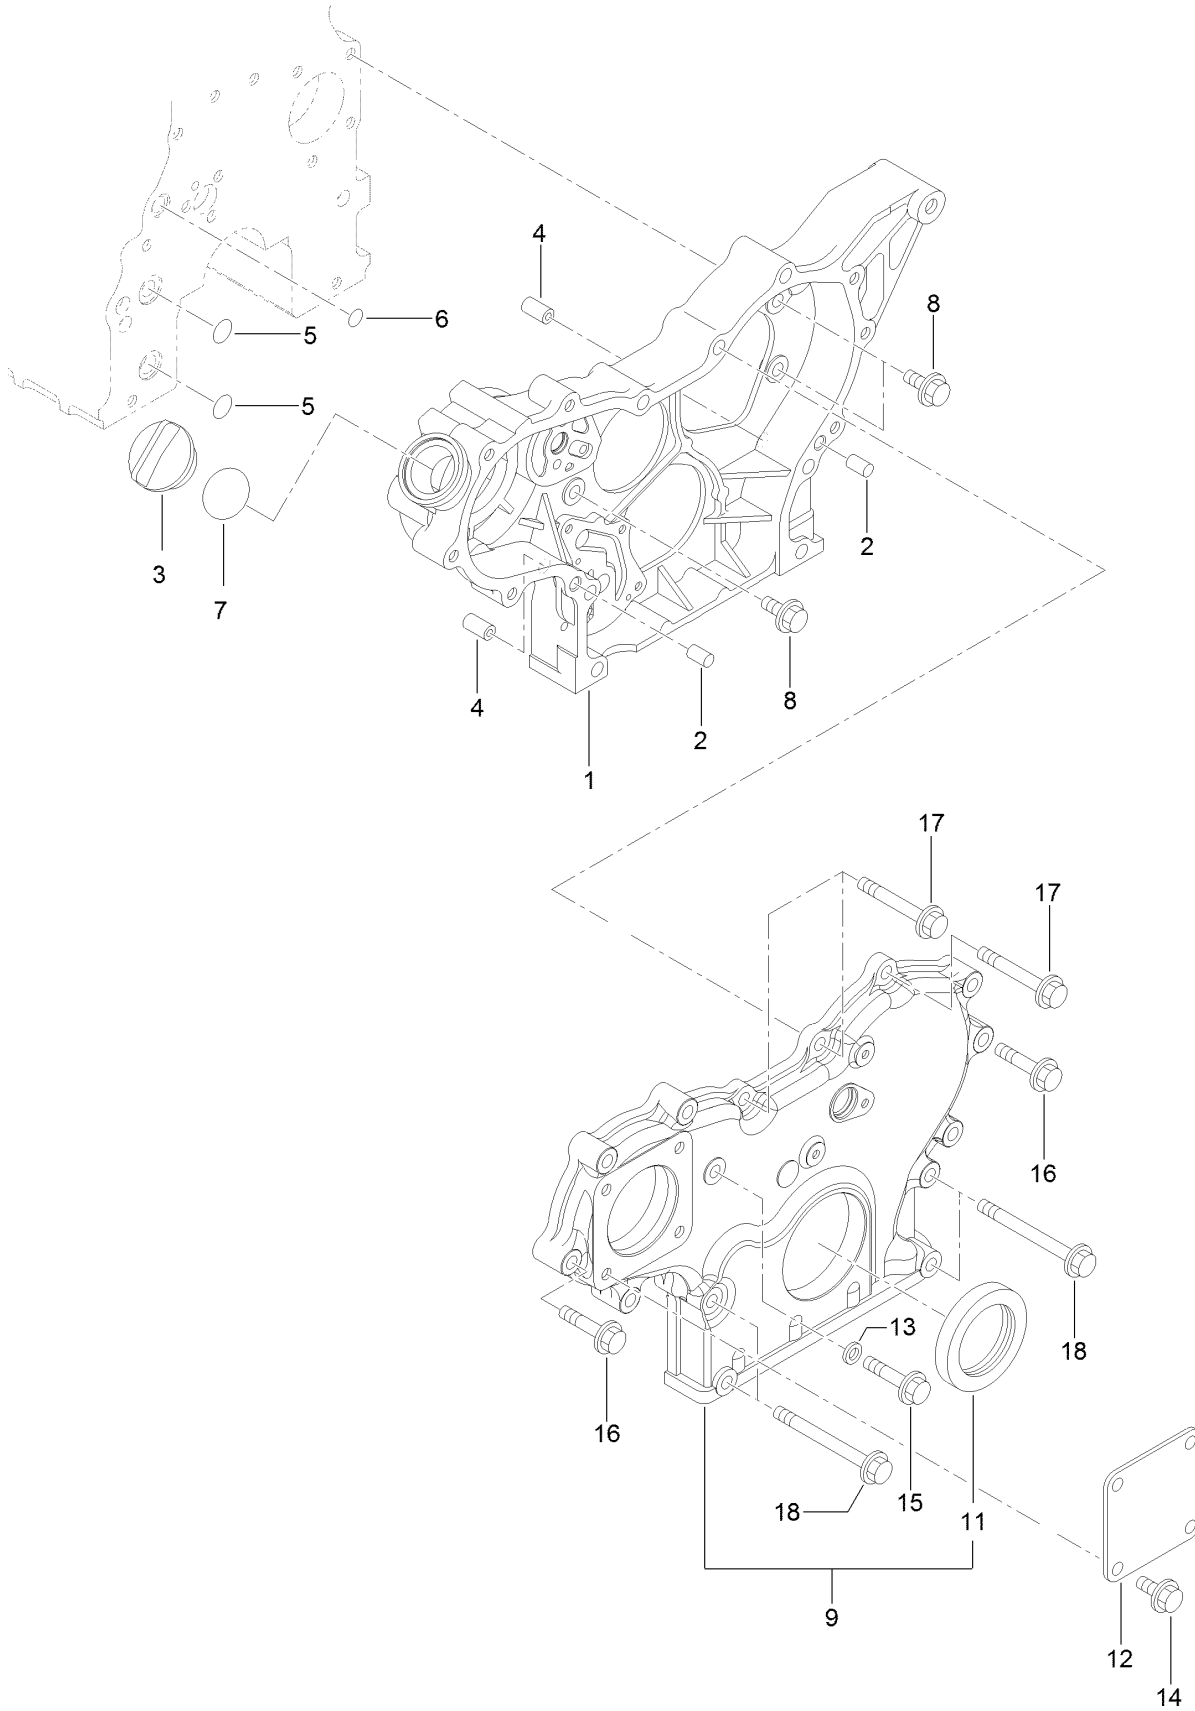

Gear Housing Assembly

Gear Housing Assembly (continued)

<i>Ref.</i>	<i>Part Number</i>	<i>Qty.</i>	<i>Description</i>	<i>Ref.</i>	<i>Part Number</i>	<i>Qty.</i>	<i>Description</i>
1	138-7825	1	Case-Gear	11	125-6944	1	Seal-Oil
2	125-6995	2	Pin	12	125-6977	1	Cover
3	125-6972	1	Cover-Filler	13	125-7174	1	Washer-Seal
4	125-7107	2	Pipe	14	125-7214	4	Bolt
5	125-6909	2	O-Ring	15	125-7217	1	Bolt
6	127-2973	1	O-Ring	16	125-7218	7	Bolt
7	125-7197	1	O-Ring	17	125-7222	3	Bolt
8	125-7214	3	Bolt	18	125-7224	4	Bolt
9	127-3024	1	Gearcase Cover ASM