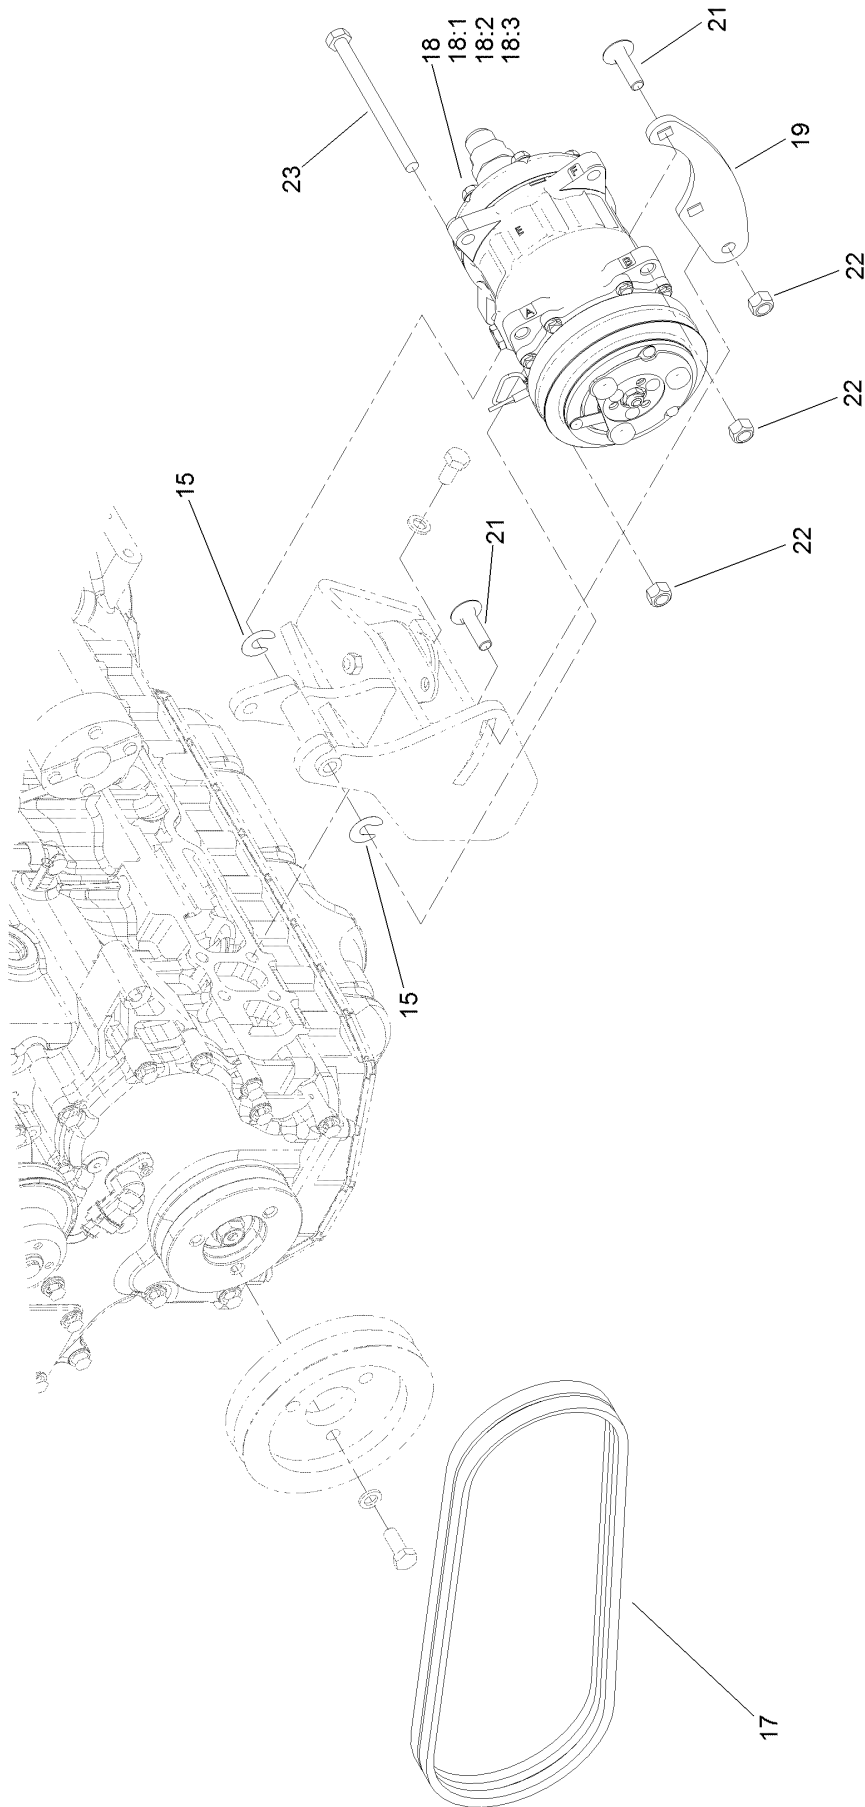

A/C Compressor Assembly

A/C Compressor Assembly (continued)

<i>Ref.</i>	<i>Part Number</i>	<i>Qty.</i>	<i>Description</i>	<i>Ref.</i>	<i>Part Number</i>	<i>Qty.</i>	<i>Description</i>
15	119-7734	6	Shim	18:3	3273-41	1	Screw-HSH
17	120-3892	2	Belt-V	19	138-3758-03	1	Plate-Tensioner
18	138-1860	1	Compressor ASM	21	09738	3	Bolt-Carriage
18:1	138-3015	1	Compressor-A/C	22	33025-00	4	Nut-Lock, NI
18:2	138-3769	1	Compressor-Manifold	23	33115-130	1	Screw-HH