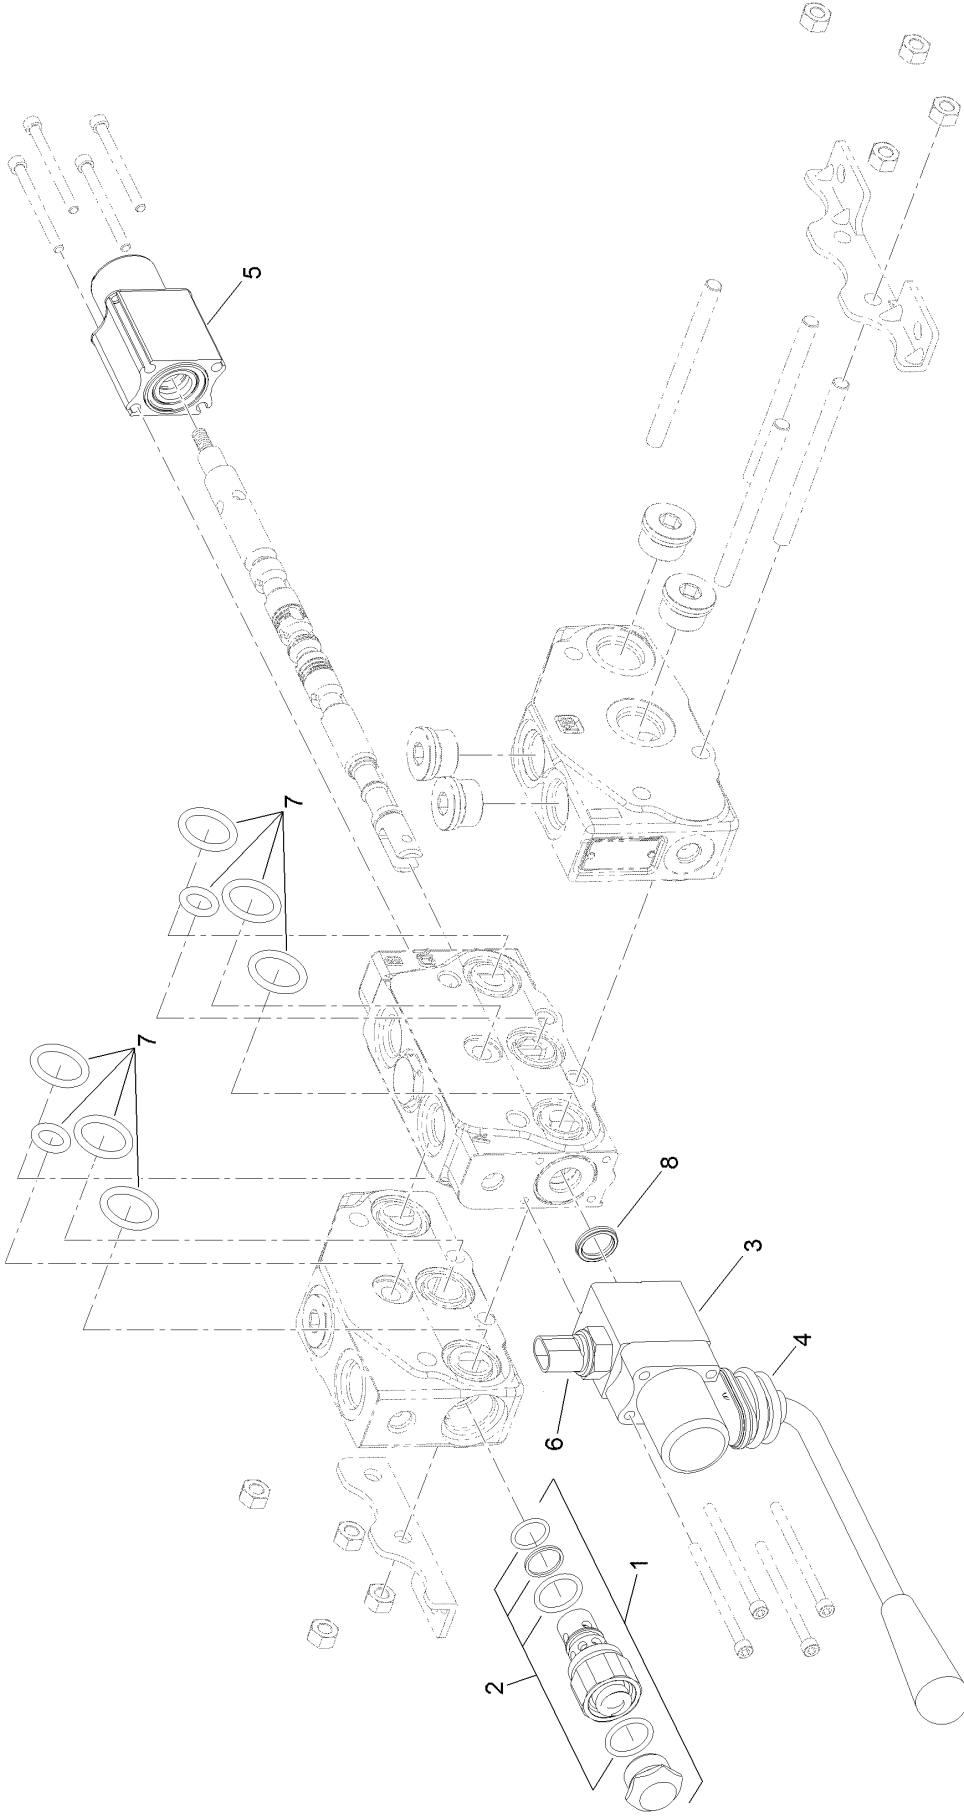

Hydraulic Valve Assembly No. 131-5637

Hydraulic Valve Assembly No. 131-5637 (continued)

<i>Ref.</i>	<i>Part Number</i>	<i>Qty.</i>	<i>Description</i>	<i>Ref.</i>	<i>Part Number</i>	<i>Qty.</i>	<i>Description</i>
1	138-7870	1	Rcm Relief ASM	5	138-7874	1	Positioner-Spool, Float
2	138-7871	1	Seal Kit	6	138-7875	1	Switch-Interlock
3	138-7872	1	Handle-Horizontal, Enclosed	7	138-7877	1	Section Seal Kit
4	138-7873	1	Boot-Dust	8	130-8354	1	O-Ring