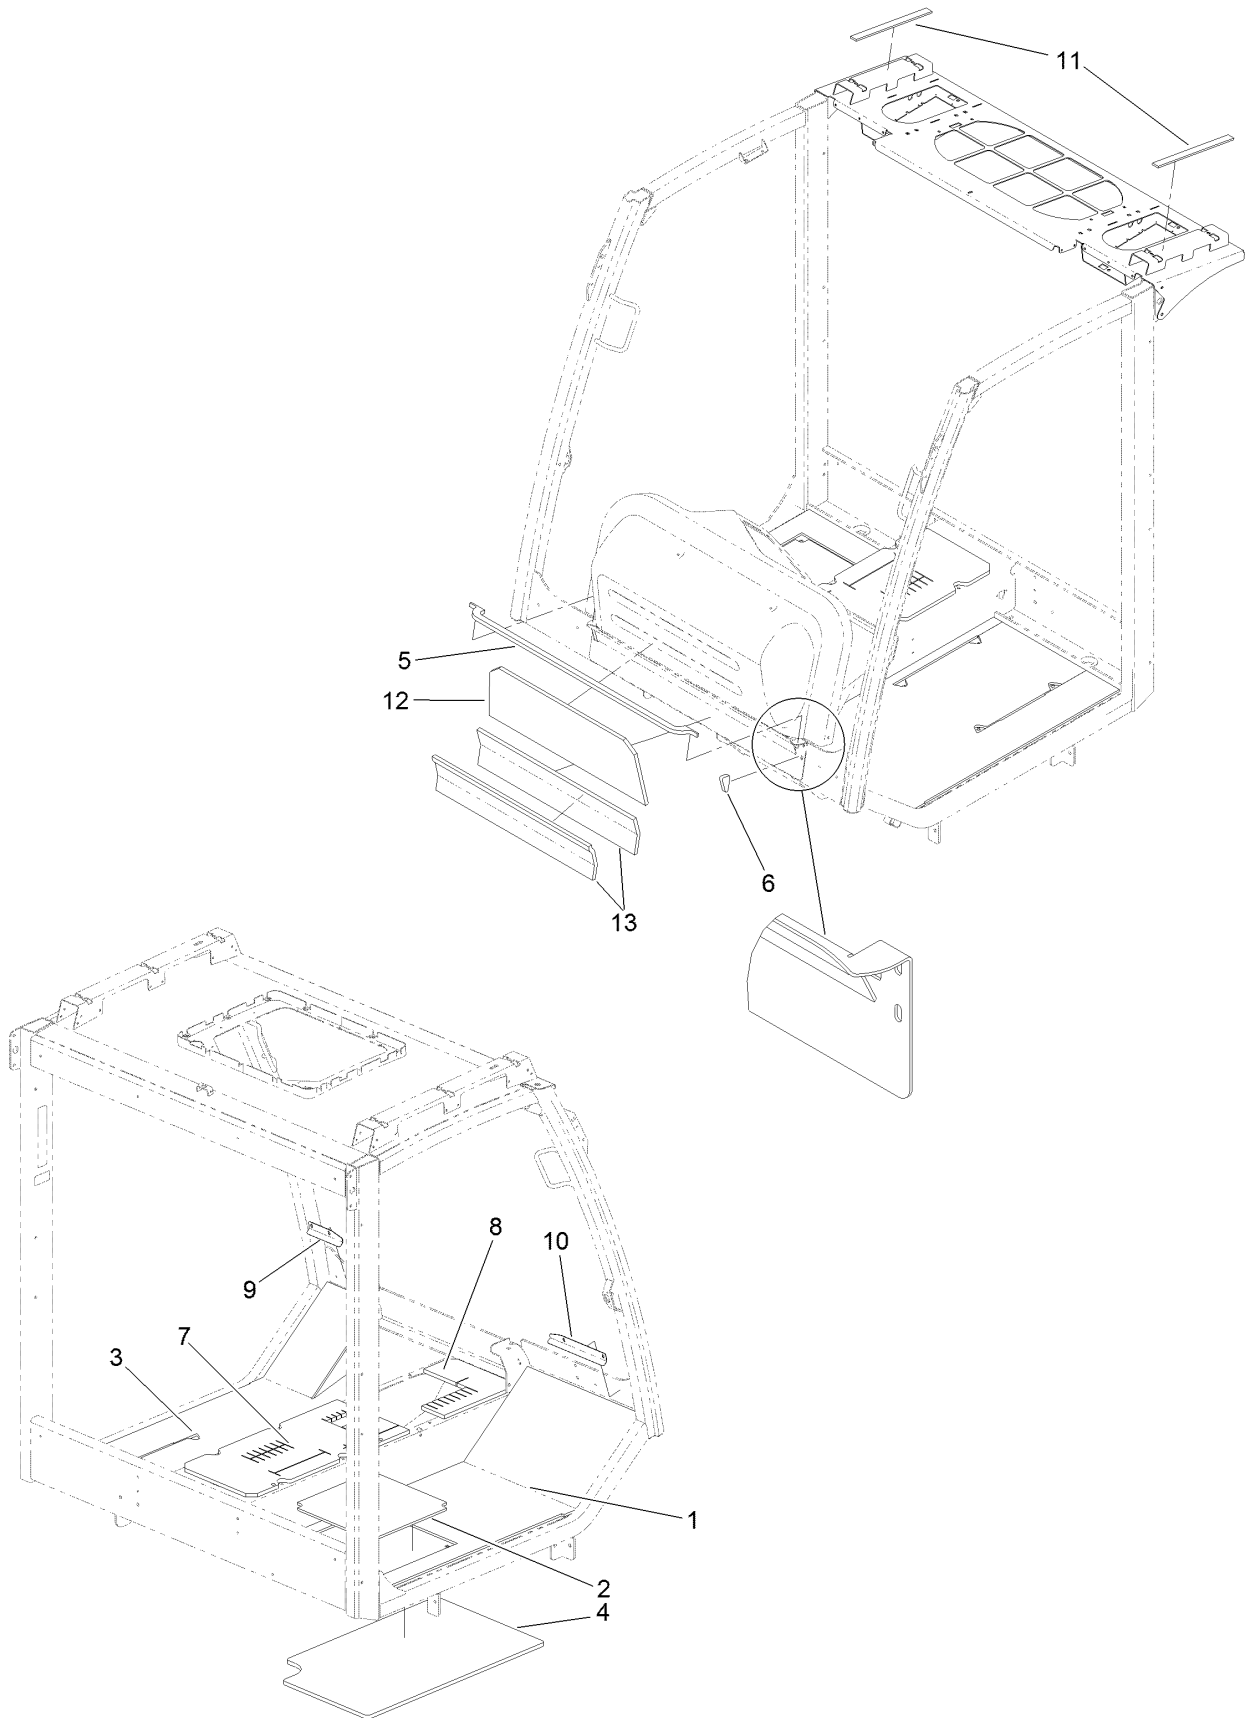

Cab Roof Insulation Assembly

Cab Roof Insulation Assembly (continued)

<i>Ref.</i>	<i>Part Number</i>	<i>Qty.</i>	<i>Description</i>	<i>Ref.</i>	<i>Part Number</i>	<i>Qty.</i>	<i>Description</i>
1	138-2776	1	Tread-Floor, RH	8	138-3794	1	Insulation-Tunnel, Front
2	138-2777	1	Pad-Mount, Seat	9	138-2838-03	1	Bracket-Retainer, LH
3	138-2775	1	Tread-Floor, LH	10	138-2839-03	1	Bracket-Retainer, RH
4	138-3768	1	Insulation-Foam	11	138-2840	2	Foam-Pad
5	138-2946	1	Insulation-Front	12	138-2952	1	Foam-Heat Barrier
6	138-3771	2	Insulation-Side	13	138-2953	2	Foam-Heat Barrier
7	138-3767	1	Insulation-Tunnel