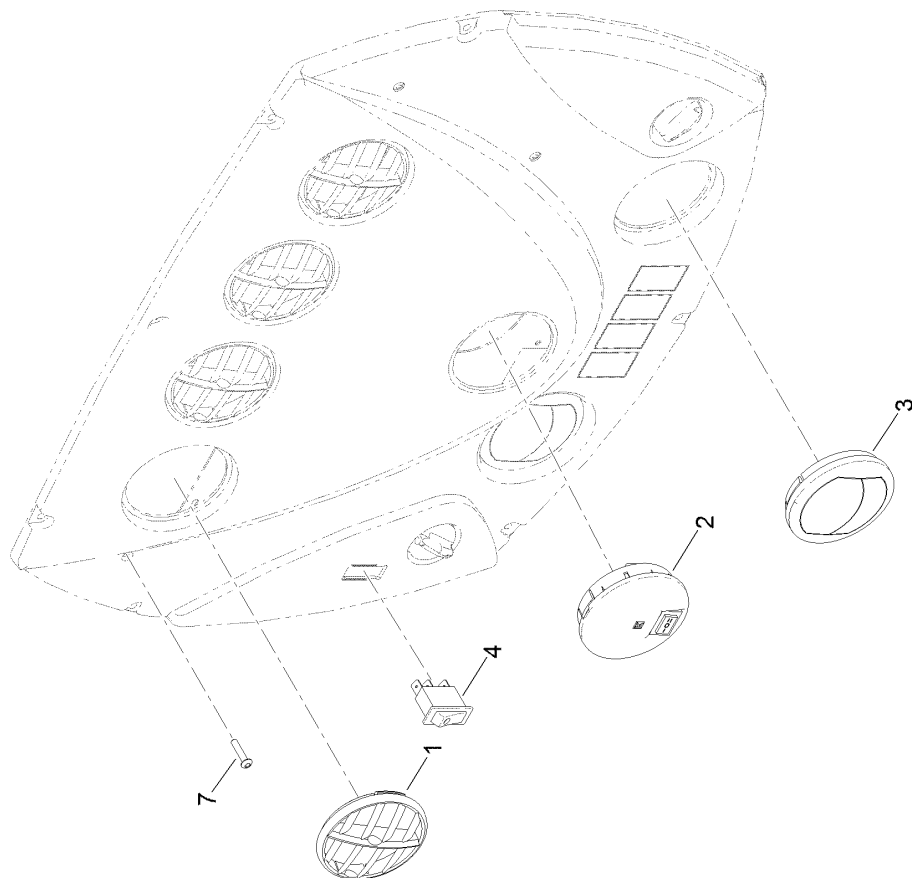

Cab Roof A/C and Heat Control Panel Assembly No. 137-1357

Cab Roof

A/C and Heat Control Panel Assembly No. 137-1357 (continued)

<i>Ref.</i>	<i>Part Number</i>	<i>Qty.</i>	<i>Description</i>	<i>Ref.</i>	<i>Part Number</i>	<i>Qty.</i>	<i>Description</i>
1	137-1377	4	Vent-Cool	5	138-2961	1	Valve-Heat
2	137-1378	1	Light-Cab, Interior	6	138-2956	1	Switch-Fan
3	138-2959	2	Vent-Return	7	119-7444	4	Screw-HSBH
4	138-2958	1	Switch-A/C