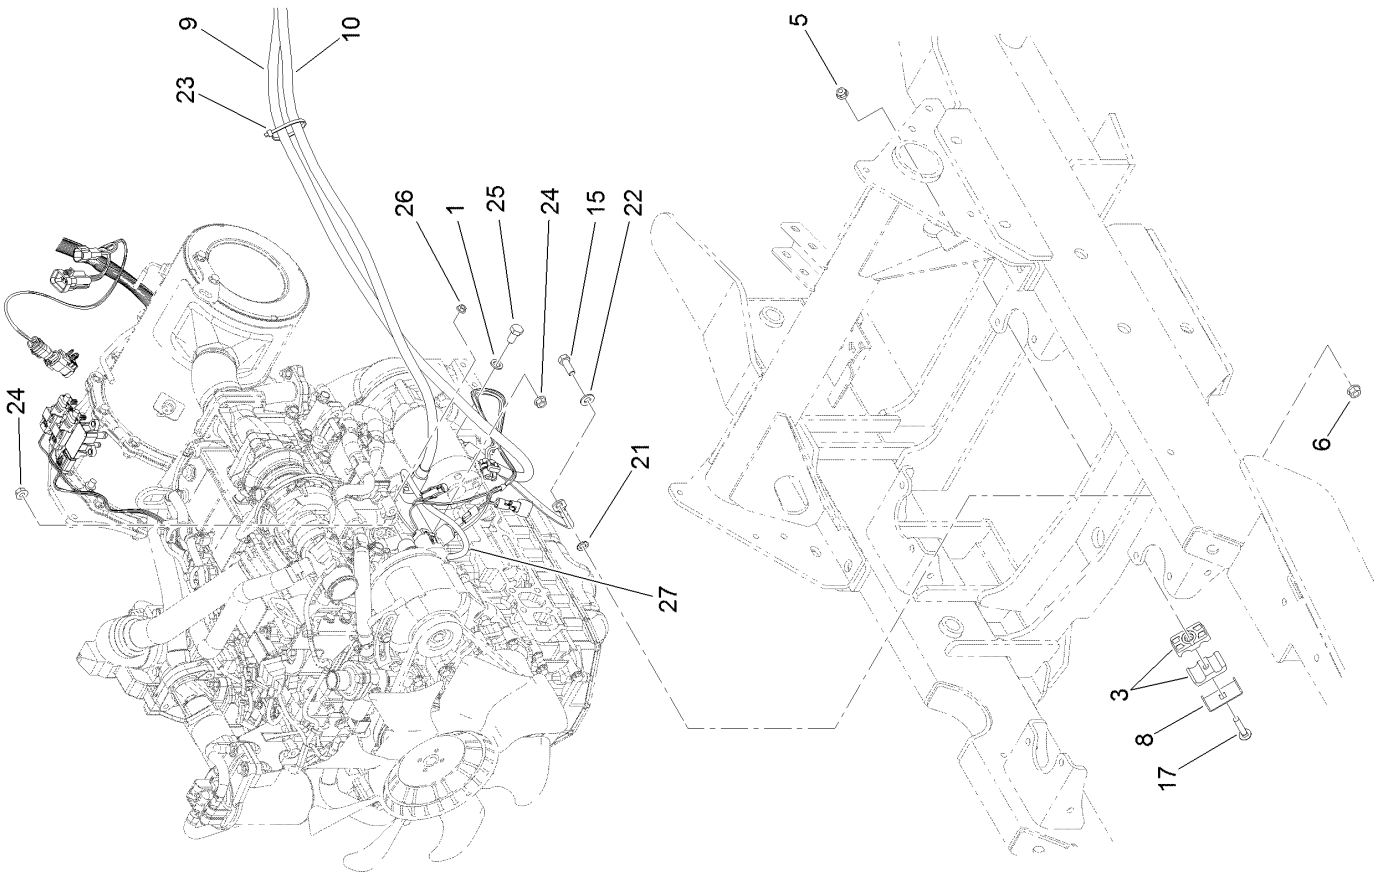

Battery Assembly

Battery Assembly (continued)

<i>Ref.</i>	<i>Part Number</i>	<i>Qty.</i>	<i>Description</i>	<i>Ref.</i>	<i>Part Number</i>	<i>Qty.</i>	<i>Description</i>
1	48-9590	1	Washer-Lock	14	136-5338	1	Mat-Battery
2	56-7972	4	Clamp-Tube	15	323-6	1	Screw-HH
3	56-7977	6	Clamp-Tube	16	323-7	4	Screw-HH
4	66-2490	1	Retainer-Battery	17	3230-5	2	Bolt-CARR
5	104-8300	4	Nut-HF, NI	18	3230-9	1	Screw-CARR
6	104-8301	6	Nut-HF, NI	19	3231-6	1	Screw-CARR
7	106-5190	1	Battery, 660 CCA W/O Electrolyte	20	3230-6	1	Bolt-CARR
8	119-1419	4	Plate-Clamp	21	3255-9	1	Washer-Lock
9	122-0709	1	Cable-Battery, Negative	22	3256-24	1	Washer-Flat
10	122-0710	1	Cable-Battery, Positive	23	3290-378	1	Tie-Cable
11	122-0969	1	Cable-Battery, Negative	24	33004-00	2	Nut-HF
12	122-0970	1	Cable-Battery, Positive	25	33115-020	1	Screw-HH
13	133-7817-01	1	Support-Battery	26	33003-00	1	Nut-HF
				27	122-0071	1	Cable-Battery, Positive