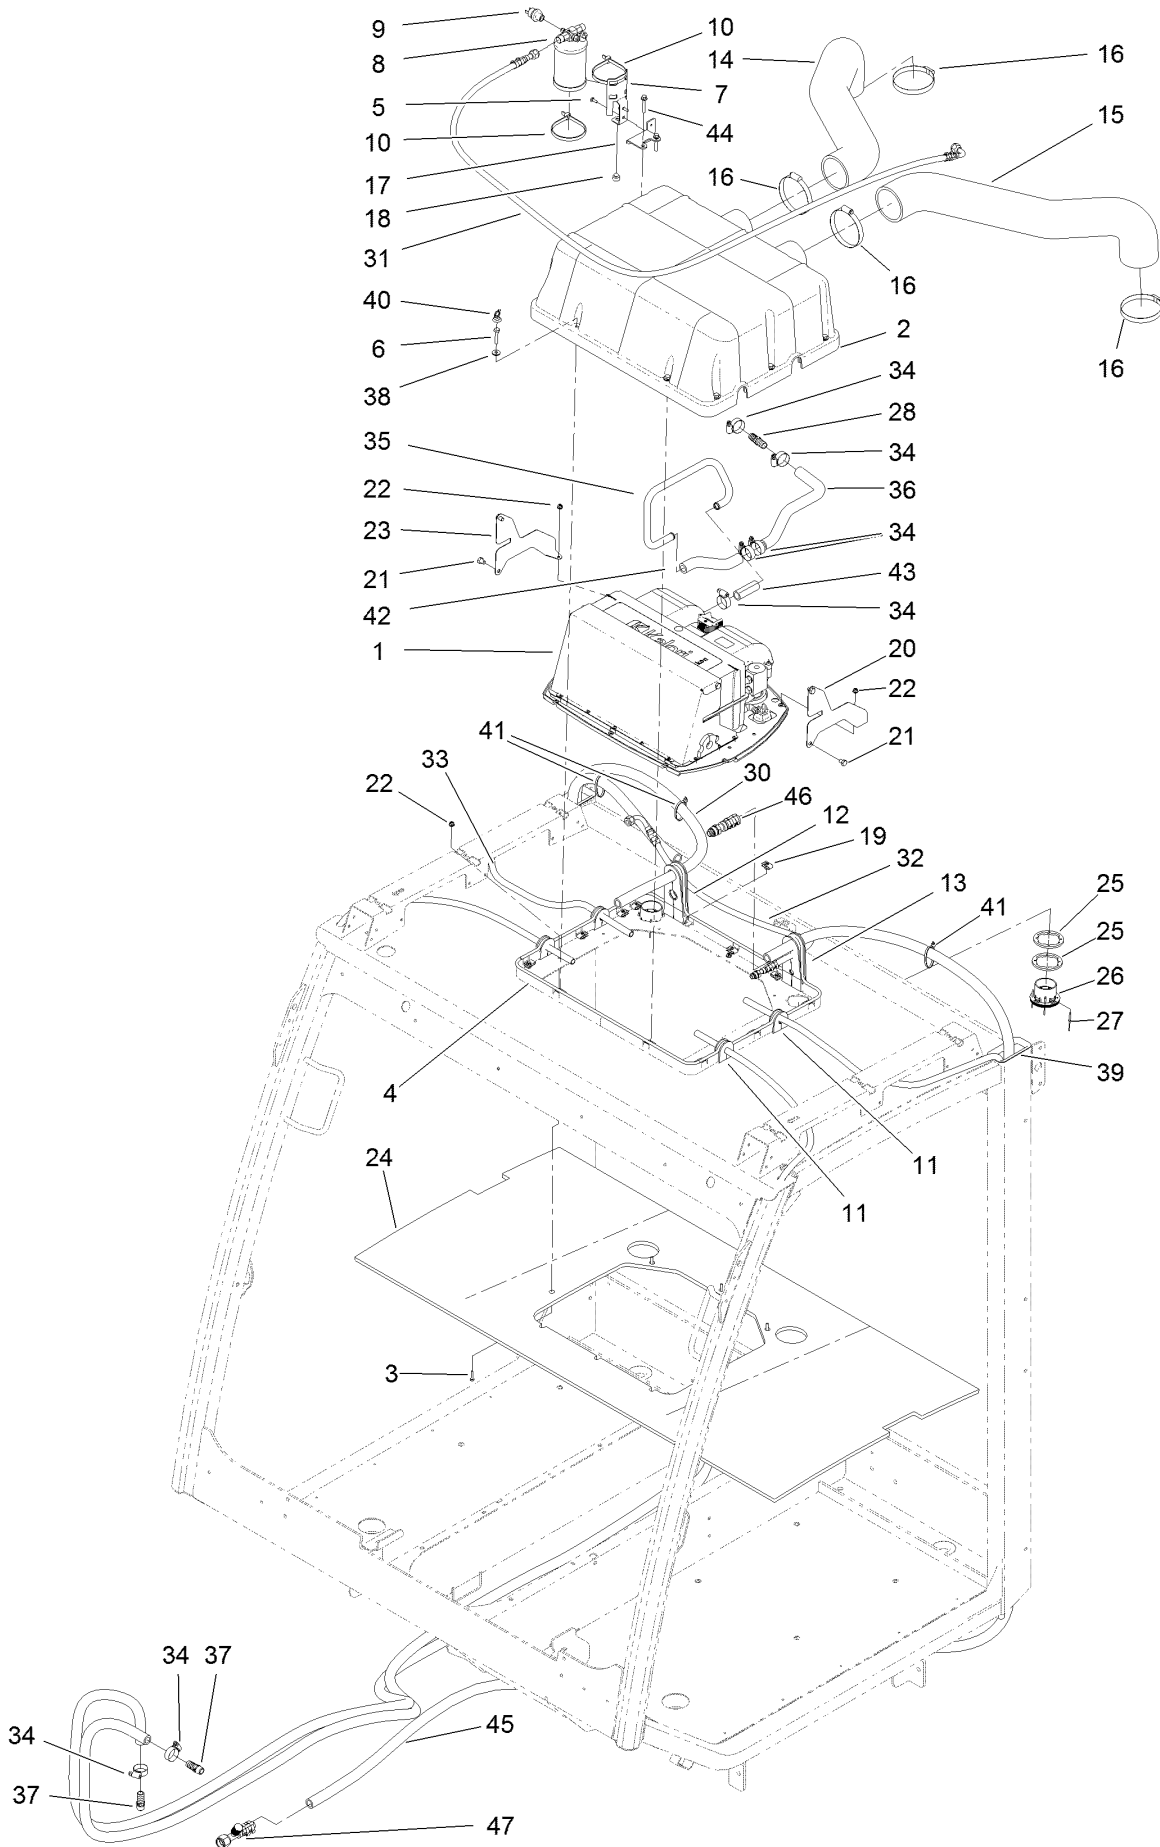

Cab Roof A/C and Heat Assembly

Cab Roof A/C and Heat Assembly (continued)

<i>Ref.</i>	<i>Part Number</i>	<i>Qty.</i>	<i>Description</i>	<i>Ref.</i>	<i>Part Number</i>	<i>Qty.</i>	<i>Description</i>
1	137-1359	1	A/C And Heat ASM	24	138-2784	1	Foam-Interior, RH
2	138-2827	1	Cover-A/C	25	138-2788-03	4	Spacer-Vent
3	3250-27	8	Screw-PPH	26	130-0455	2	Louver-Round, Snap-In
4	138-2831	1	Seal-Cord, Foam	27	107-0333	8	Rivet-Pop
5	3229-34	2	Screw-CARR	28	131-3373	1	Fitting-STR
6	321-13	10	Screw-HH	30	138-3802	2	Hose-Heater
7	138-2790	1	Bracket-Mount, Drier	31	138-3803	1	Hose ASM-A/C Condenser
8	130-5999	1	Drier-Receiver	32	138-3804	1	Hose ASM-A/C Drier
9	119-4501	1	Switch-Function, Dual	33	138-2914	4	Hose
10	3334-945	2	Tie-Cable	34	2412-129	6	Clamp-Hose
11	138-2814	4	Plug-Drain Line, A/C	35	137-1409	1	Heater-Tube, Formed
12	138-2816	1	Plug-Lines, Heat	36	138-2791	1	Heater-Hose, Formed
13	138-2817	1	Plug-A/C Lines	37	117-9410	2	Fitting-Straight
14	137-1283	1	Hose-Intake, RH	38	119-0872	12	Washer-Sealing, Bonded
15	137-1282	1	Hose-Intake, LH	39	138-2837	2	Tube-Sleeve
16	2412-110	4	Clamp-Band/Screw	40	32180-139	1	Mount-Tie Wrap, Magnetic
17	138-2975	1	Mount-Drier	41	3290-378	4	Tie-Cable
18	107-8042	1	Bumper-Rubber	42	137-1373	1	Heater-Hose, Formed
19	107069	12	Clip	43	137-1375	1	Heater-Hose, Joint
20	137-1292-03	1	Bracket-Mount, LH	44	131-5927	2	Screw-HHF
21	108-8646	4	Screw-HH, Lock	45	138-2919	1	Hose-Refrigerant
22	120-4578	10	Nut-HF	46	130-5944	1	Fitting-Male, Straight
23	137-1293-03	1	Bracket-Mount, RH	47	130-5755	1	Fitting-Female, Straight