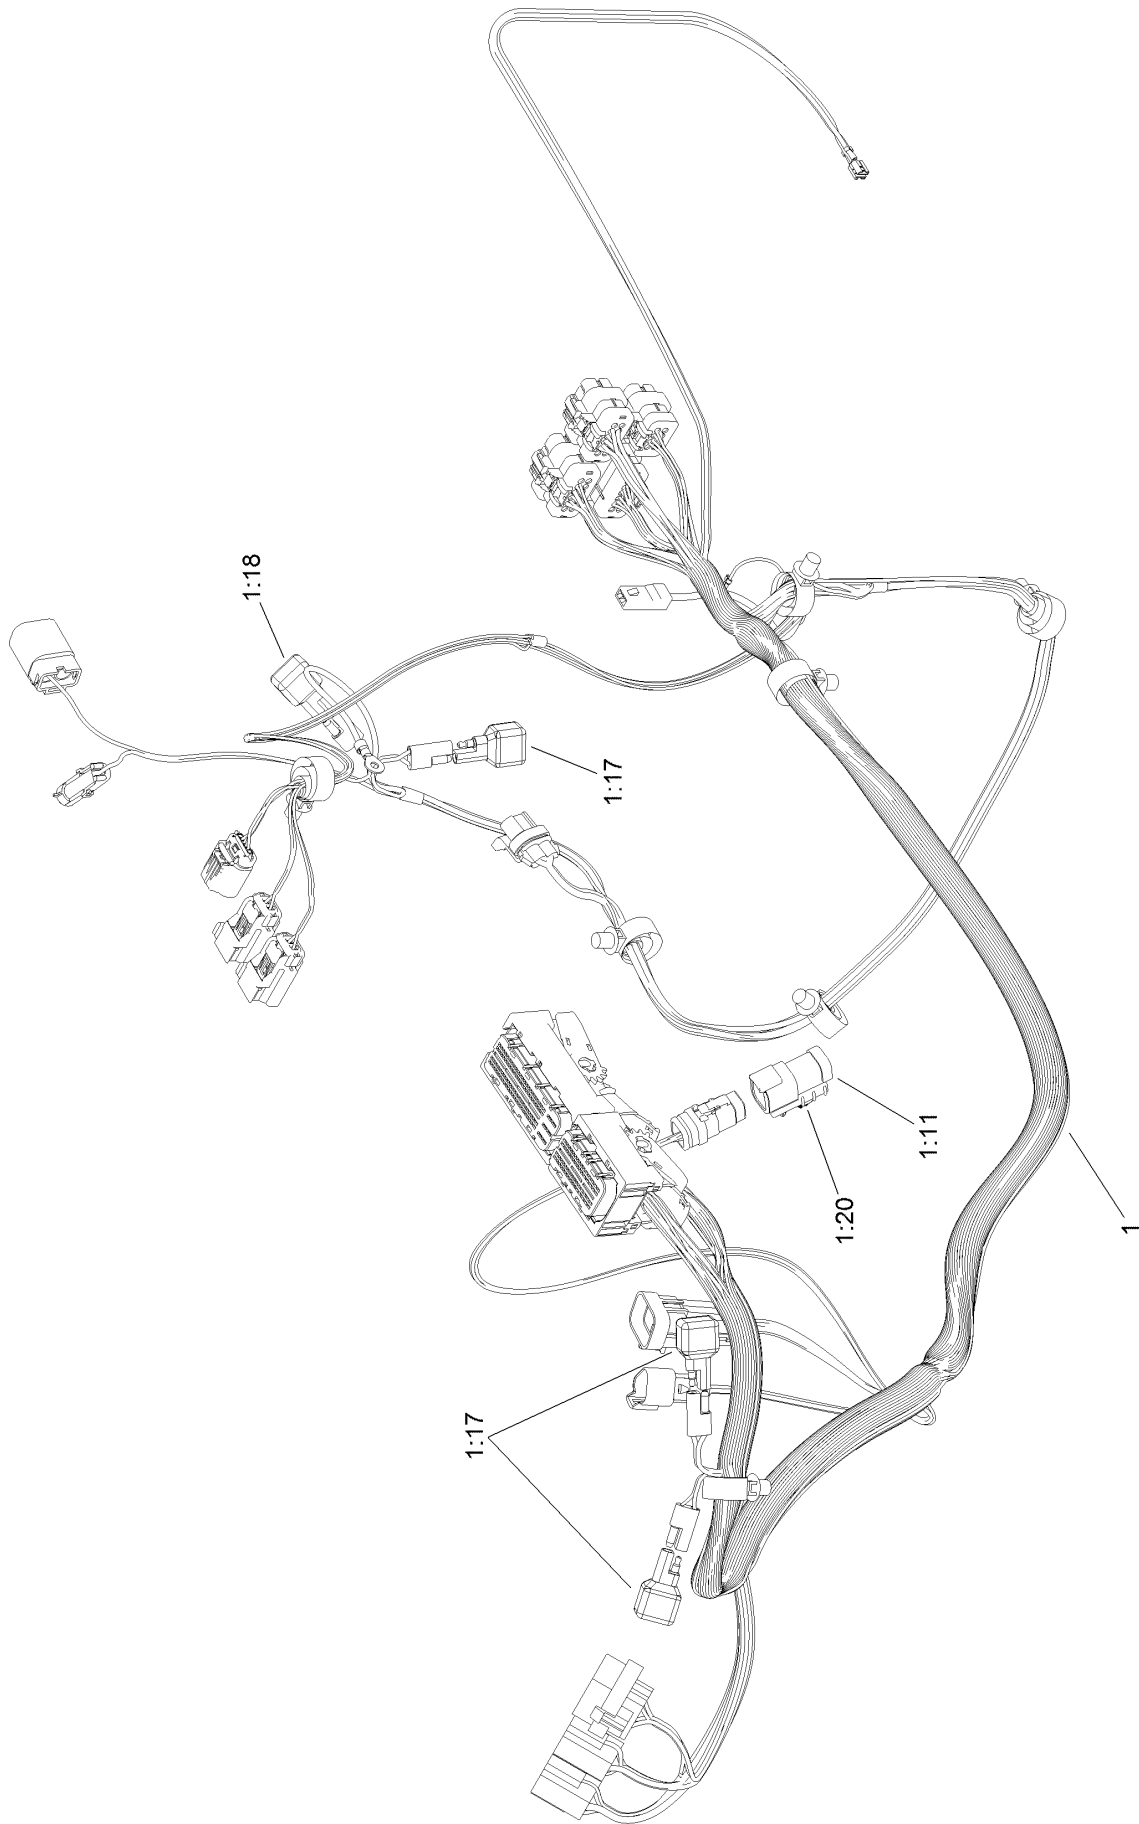

Engine Wire Harness Assembly

Engine Wire Harness Assembly (continued)

<i>Ref.</i>	<i>Part Number</i>	<i>Qty.</i>	<i>Description</i>
1	122-0921	1	Harness-Wire, Engine
1:11	32160-359	1	Connector (6M)
1:17	100-4918	3	Diode