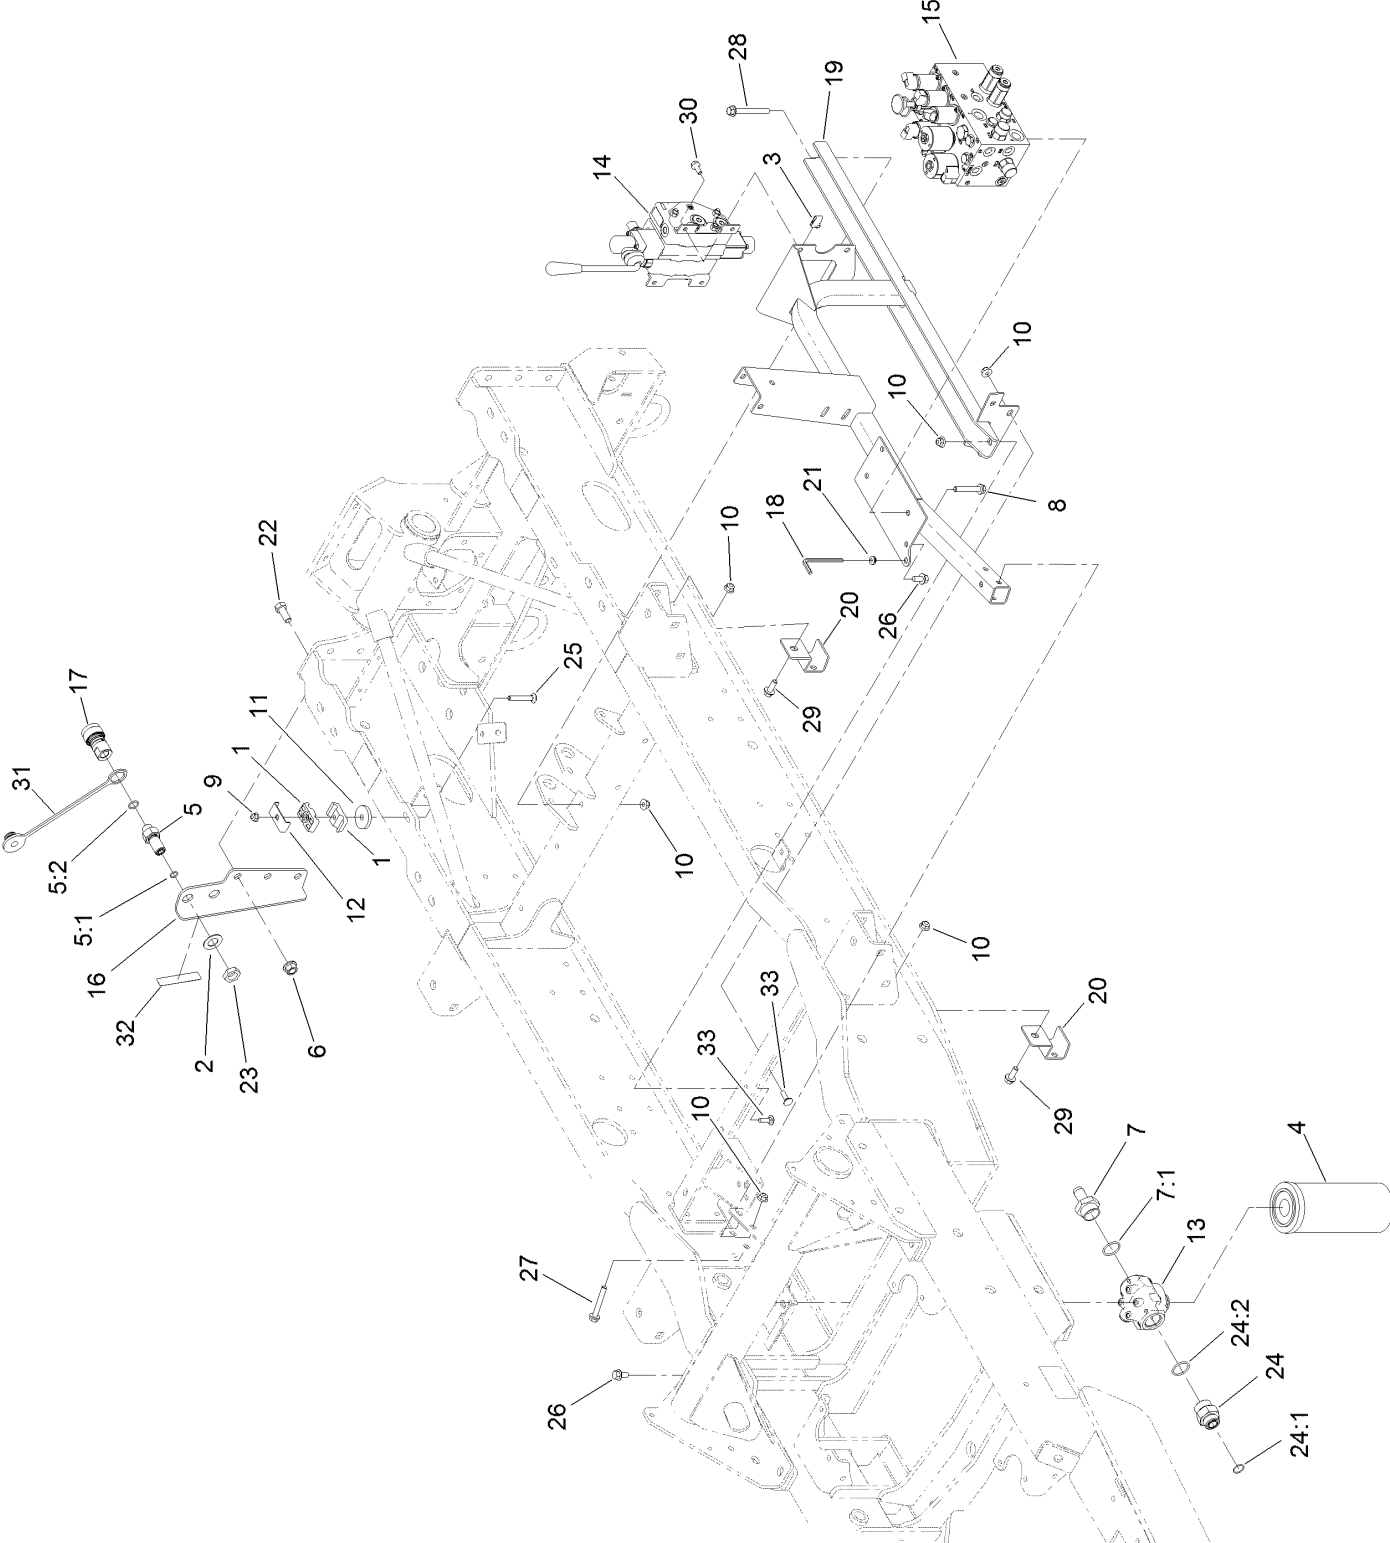

Manifold, Filter and Auxiliary Valve Assembly

Manifold, Filter and Auxiliary Valve Assembly (continued)

<i>Ref.</i>	<i>Part Number</i>	<i>Qty.</i>	<i>Description</i>	<i>Ref.</i>	<i>Part Number</i>	<i>Qty.</i>	<i>Description</i>
1	56-7976	2	Clamp-Tube	17	133-7827	2	Coupler-Quick Connect
2	69-8930	2	Washer	18	136-5288	1	Wrench-Hexagon
3	94-2413	4	Nut-U	19	136-5340-01	1	Support-Manifold
4	94-2621	1	Element-Filter	20	136-9718-03	2	Support-Hose
5	98-9907	2	Union-Bulkhead	21	136-9976	1	Grommet
5:1	237-30	1	O-Ring	22	325-5	2	Screw-HH
5:2	237-79	1	O-Ring	23	340-127	2	Nut-Bulkhead
6	99-5107	2	Nut-Lock	24	340-91	1	Fitting-STR
7	99-6932	1	Fitting-STR	24:1	237-58	1	O-Ring
7:1	237-117	1	O-Ring	24:2	237-146	1	O-Ring
8	100-2592	1	Screw-HHF	25	3230-7	1	Bolt-CARR
9	104-8300	1	Nut-HF, NI	26	3234-1	7	Screw-HHF
10	104-8301	8	Nut-HF, NI	27	3234-39	2	Screw-HHF
11	110-9981	1	Washer-Plain	28	3234-41	1	Screw-HHF
12	119-1419	1	Plate-Clamp	29	3234-42	2	Screw-HHF
13	121-1577	1	Head-Filter	30	3234-47	4	Screw-HHF
14	131-5637	1	Valve-Aux	31	T56152150	2	Plug-Quick Connect
15	131-5639	1	Manifold ASM	32	138-4135	1	Decal-HYD, Remote
16	131-5668-03	1	Plate-Bulkhead, Rear	33	3230-2	3	Bolt-CARR