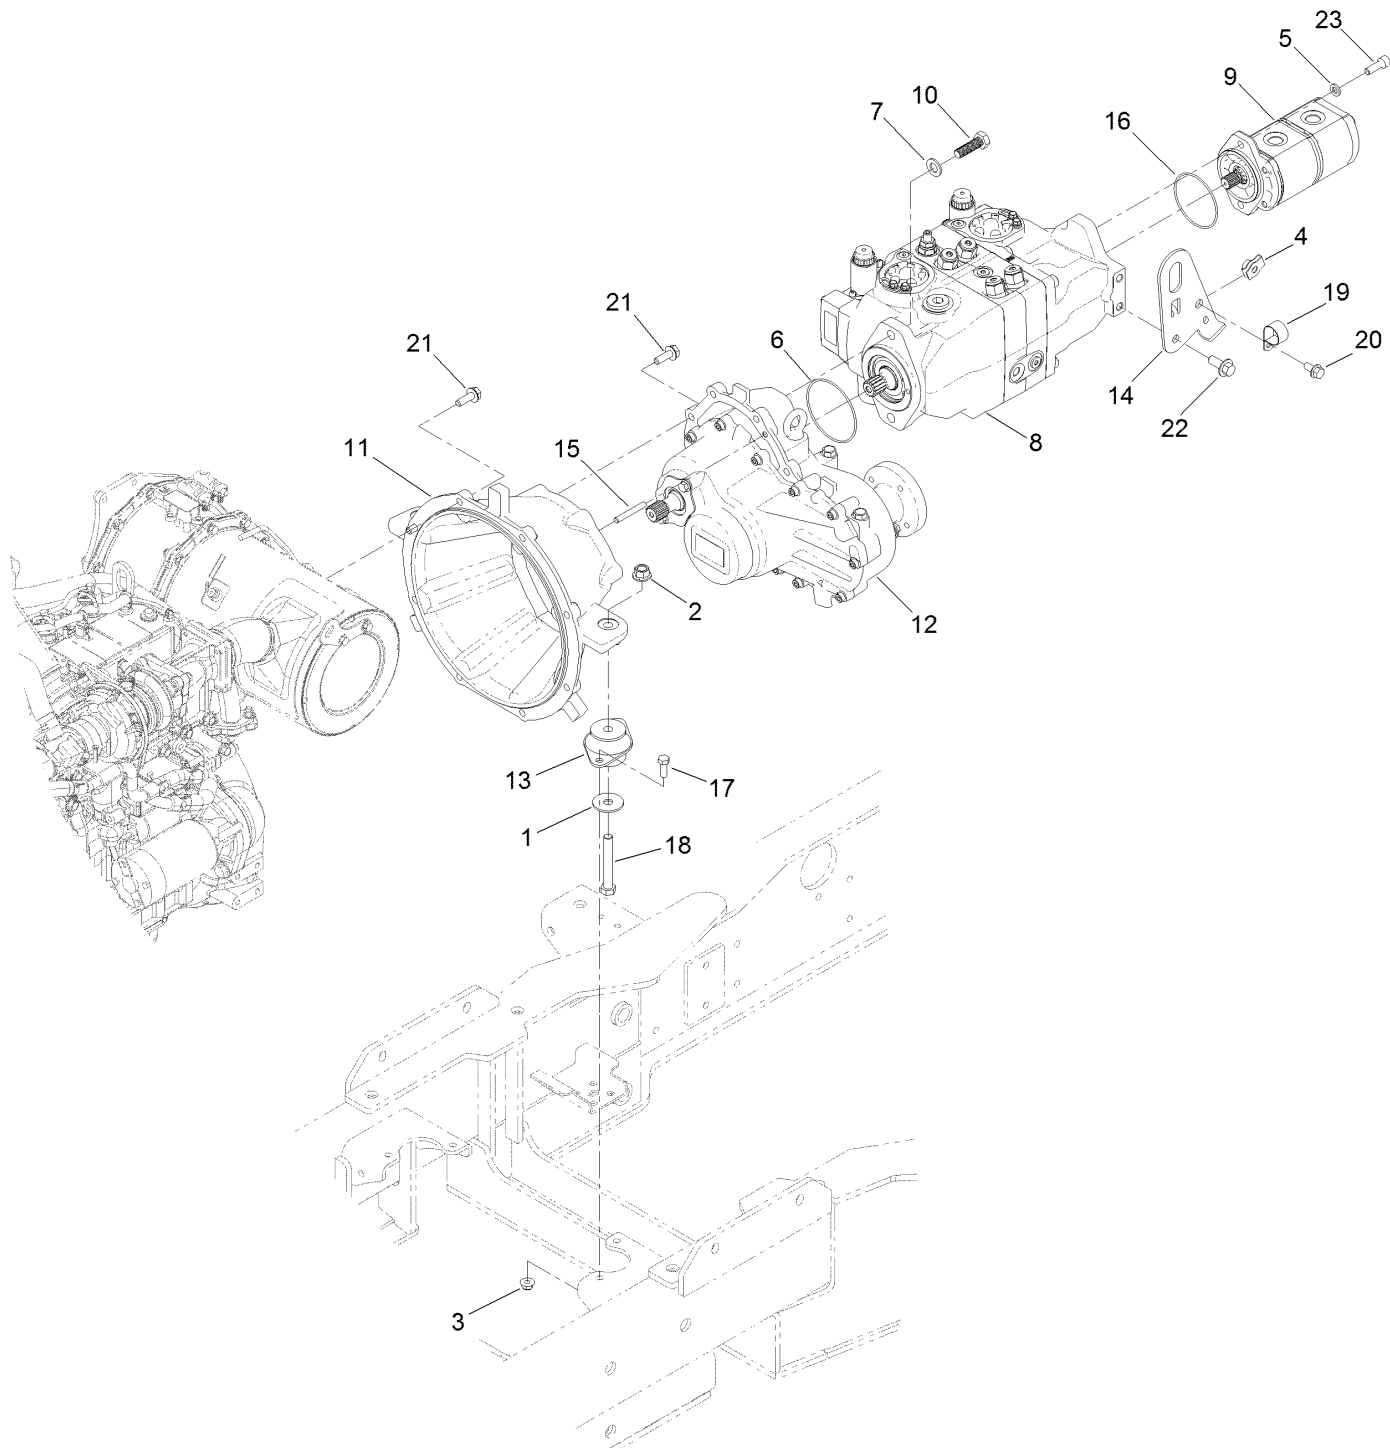

Transmission, Gearbox and Gear Pump Assembly

Transmission, Gearbox and Gear Pump Assembly (continued)

<i>Ref.</i>	<i>Part Number</i>	<i>Qty.</i>	<i>Description</i>	<i>Ref.</i>	<i>Part Number</i>	<i>Qty.</i>	<i>Description</i>
1	86-1990	2	Washer-Thrust	12	138-4083	1	Gearbox ASM
2	99-5107	2	Nut-Lock	13	133-7877	2	Mount-Engine
3	104-8301	4	Nut-HF, NI	14	133-7910-03	1	Plate-Hanger, Pump
4	105-4886	1	Nut-Tinnerman	15	136-5260	2	Pin-Dowel
5	107-1413	2	Washer-Hardened	16	237-161	1	O-Ring
6	107-9447	1	O-Ring	17	323-6	4	Screw-HH
7	115-7144	2	Washer-Flat	18	325-14	2	Screw-HH
8	131-5625	1	Hydraulic Tandem Pump ASM	19	2412-126	1	R-Clamp
9	131-5632	1	Dual Gear Pump ASM	20	3234-1	1	Screw-HHF
10	AU615-14045	2	Screw-HH	21	33105-030	15	Screw-HHF
11	132-8195	1	Housing-Flywheel	22	33106-020	1	Screw-HHF
				23	AU862-10030	2	Screw-HSH