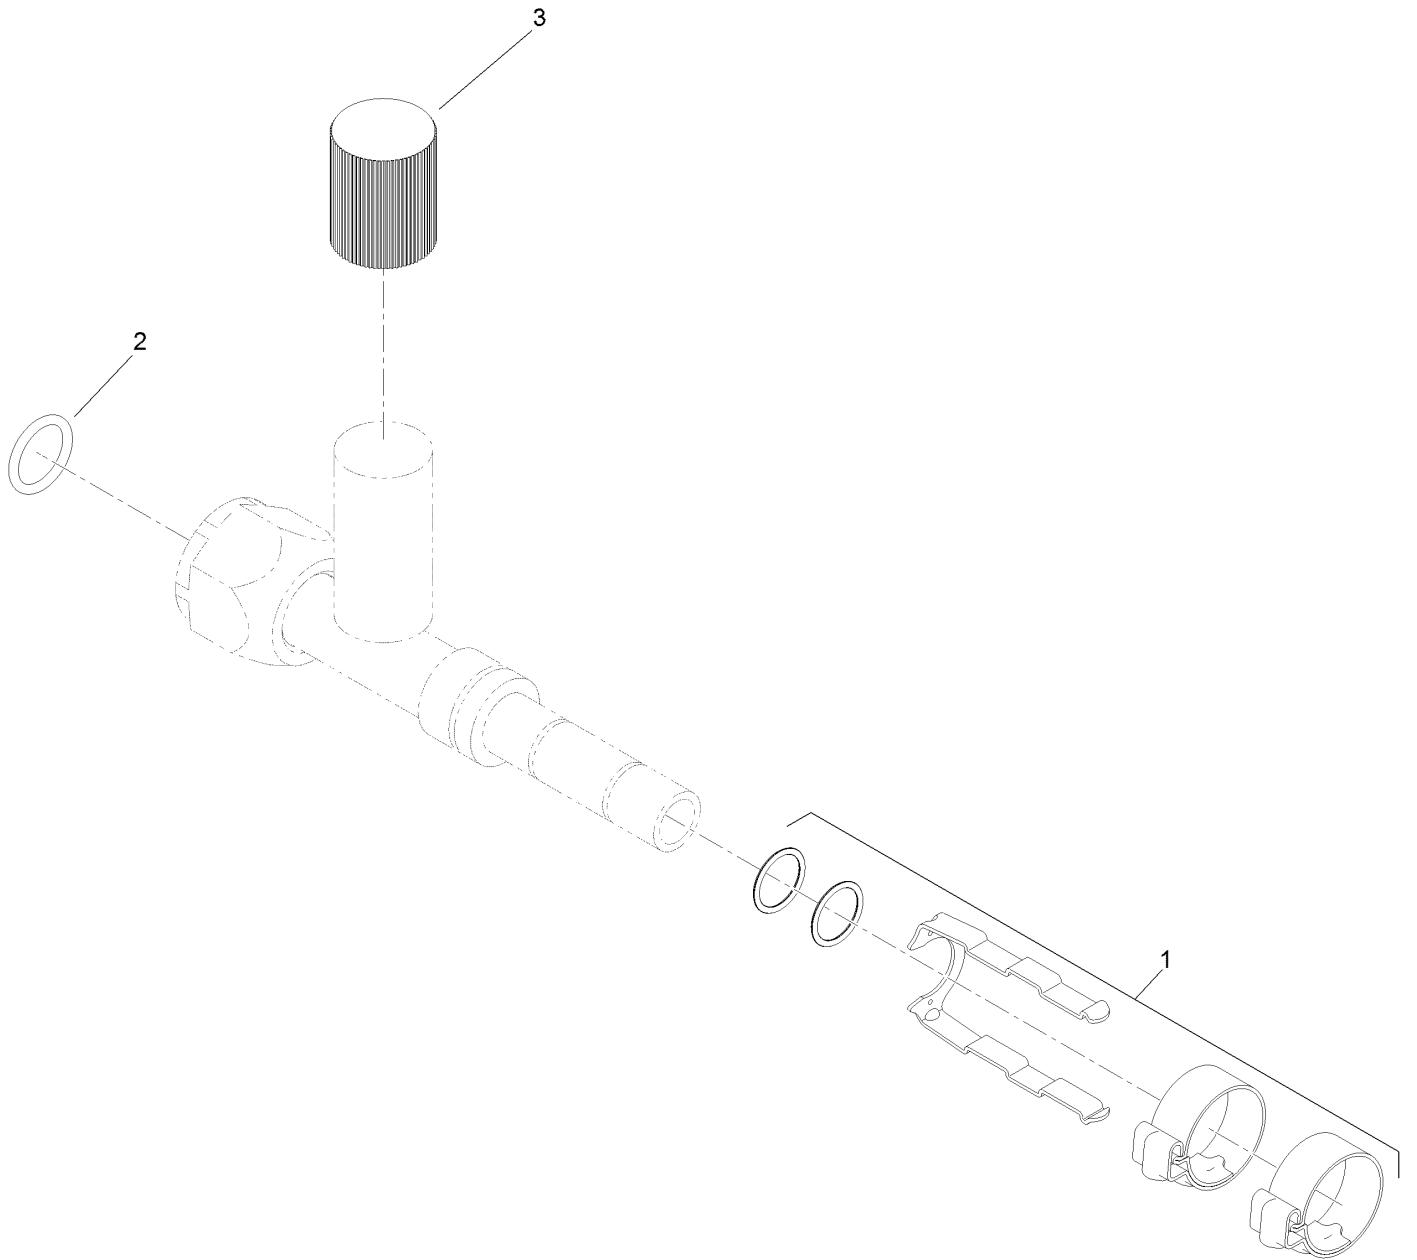

Straight Female Fitting Assembly No. 130-5757

Straight Female Fitting Assembly No. 130-5757 (continued)

<i>Ref.</i>	<i>Part Number</i>	<i>Qty.</i>	<i>Description</i>
1	130-5773	1	Fitting Kit
2	117-2779	1	O-Ring
3	117-2783	1	Cap-Side, High