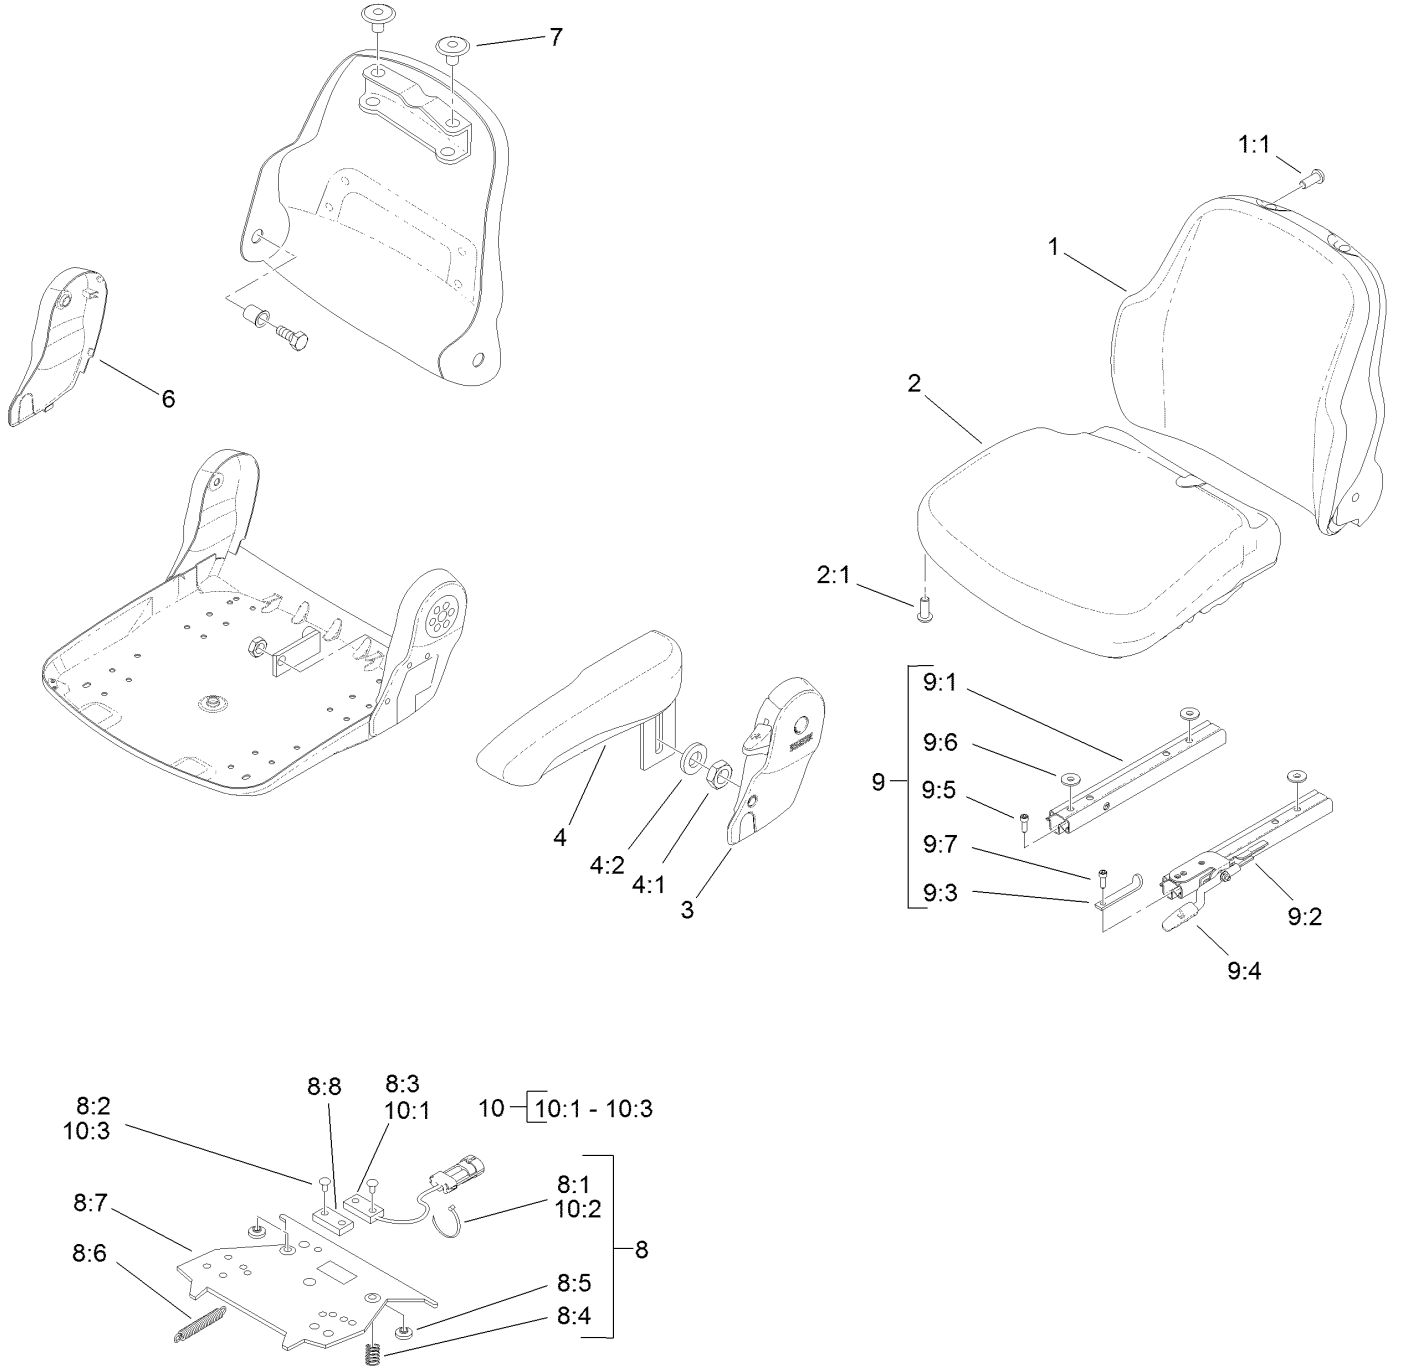

Air Ride Seat Suspension Assembly No. 130-2702 (continued)

<i>Ref.</i>	<i>Part Number</i>	<i>Qty.</i>	<i>Description</i>	<i>Ref.</i>	<i>Part Number</i>	<i>Qty.</i>	<i>Description</i>
1	130-2709	1	Cover ASM	9	130-2719	1	Compressor
1:1	130-2710	1	Cover Kit	9:1	130-2720	1	Compressor Kit
2	108-8027	1	Cover	10	130-2721	1	Bellows ASM
3	130-2711	1	Control-Level	10:1	130-2722	1	Bellows Kit
4	108-8029	1	Valve-Control, Air	11	130-2723	1	Tether
5	130-2712	1	Shock Absorber ASM	11:1	130-2724	1	Tether Kit
5:1	130-2713	1	Shock Absorber Kit	12	130-2725	1	Wear Parts Kit ●
6	130-2714	1	Air Spring ASM	13	130-2726	1	Handle
6:1	130-2715	1	Air Spring Kit	14	130-2727	1	Upper Suspension Kit
7	130-2716	1	Air Tube ASM	15	130-2728	1	Lower Suspension Kit
7:1	130-2717	1	Air Tube Kit	16	130-2729	1	Adjuster Mounting Kit ●
8	130-2718	1	Harness-Wire	17	130-2730	1	Limiters-Thrust

● Not illustrated

Vinyl Premium Seat Assembly No. 117-5676