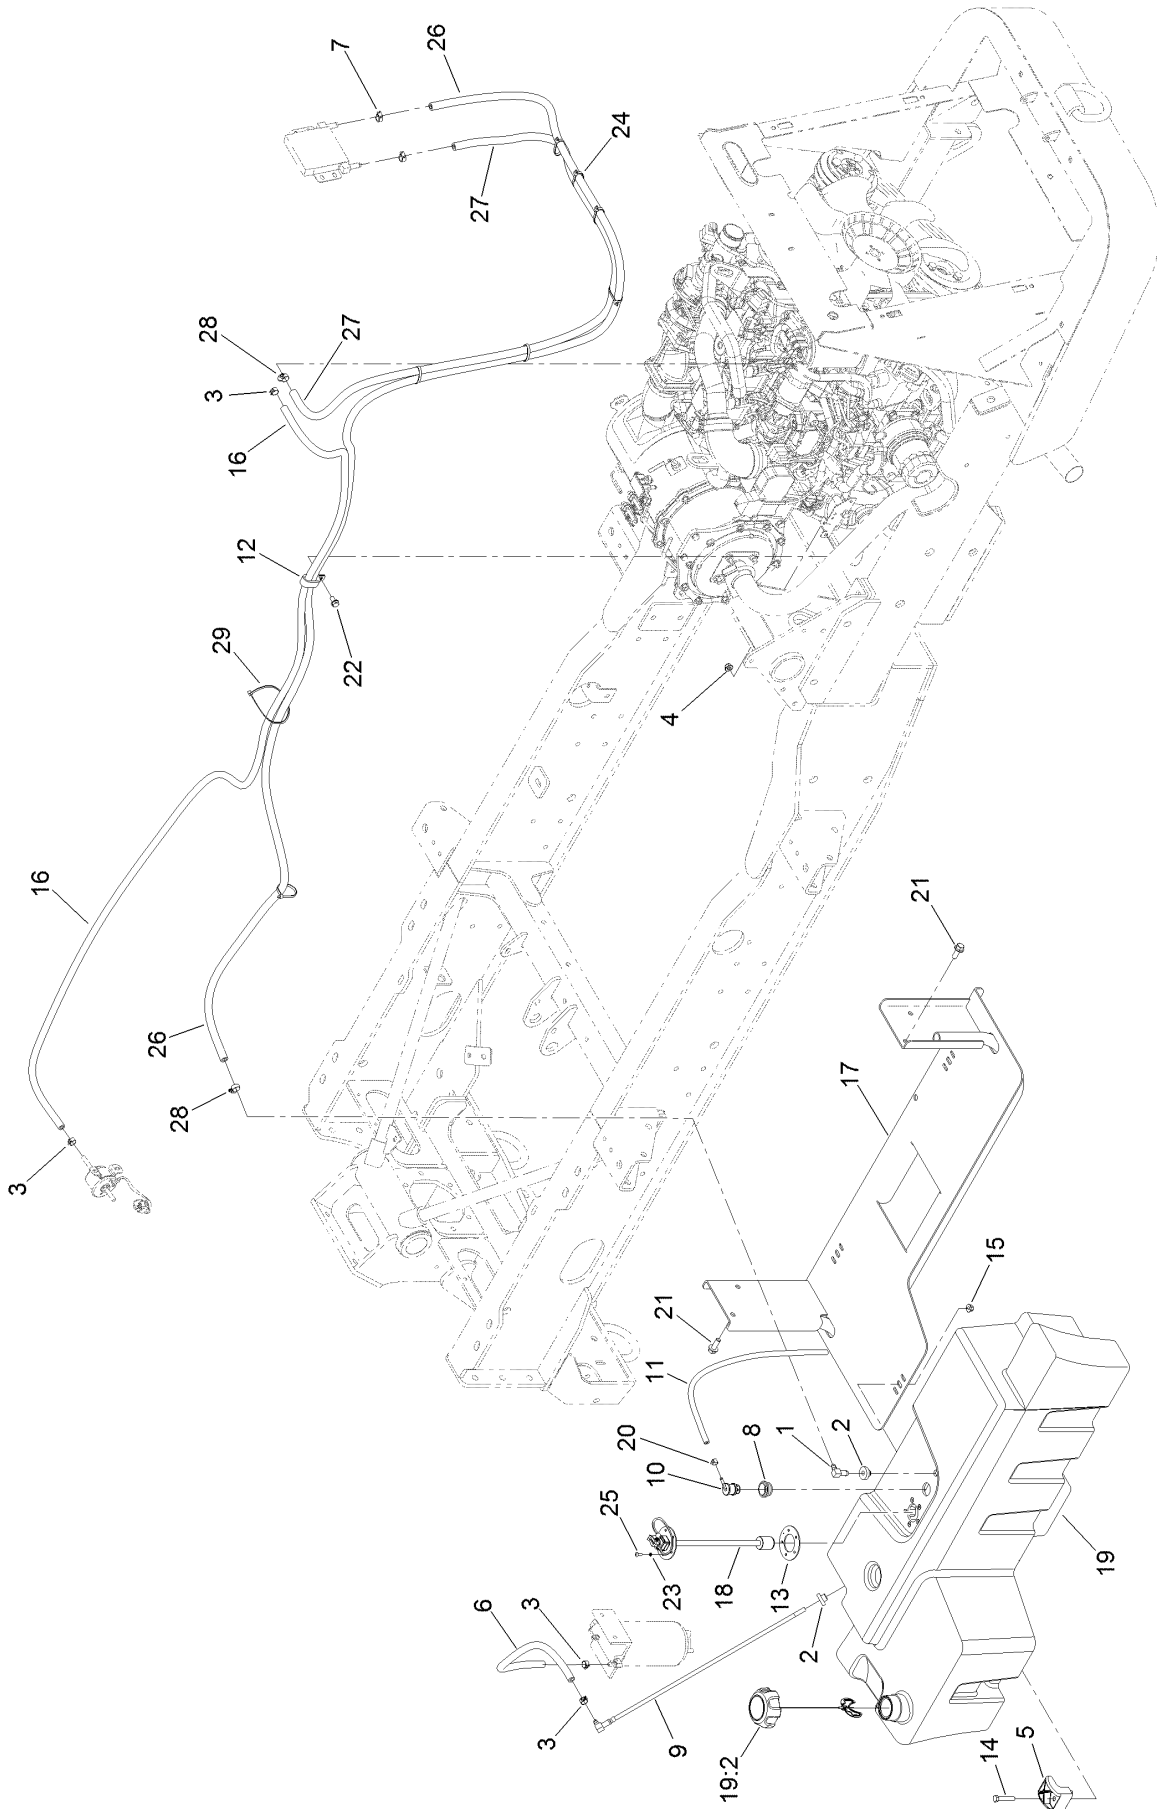

Fuel Tank and Line Assembly

Fuel Tank and Line Assembly (continued)

<i>Ref.</i>	<i>Part Number</i>	<i>Qty.</i>	<i>Description</i>	<i>Ref.</i>	<i>Part Number</i>	<i>Qty.</i>	<i>Description</i>
1	46-6550	1	Fitting-Elbow, 90 DEG	16	136-9708	1	Hose-Fuel
2	46-6560	2	Bushing	17	136-9730-03	1	Support-Tank
3	92-2379	4	Clamp-Hose	18	136-9739	1	Gauge-Fuel, Float
4	104-8300	1	Nut-HF, NI	19	136-9740	1	Fuel Tank ASM
5	107-4543	3	Clamp	19:2	138-3795	1	Fuel Cap ASM
6	110-4109	1	Hose-Fuel	20	2412-80	1	Clamp-Hose
7	103-1988	2	Clamp-Hose	21	3234-42	4	Screw-HHF
8	114-0284	1	Grommet	22	3234-7	1	Screw-HHF
9	114-3836	1	Pipe-Stand	23	3253-15	5	Washer-Lock
10	114-0285	1	Valve-Rollover	24	3290-378	7	Tie-Cable
11	119-8149	1	Hose-Fuel	25	32122-24	5	Screw-PTH
12	120-1959	1	Clamp	26	136-9978	1	Hose-Fuel
13	121-1707	1	Gasket-Fuel, Viton	27	136-9979	1	Hose-Fuel
14	125-7944	3	Screw-HH	28	2412-108	2	Clamp-Worm
15	130-6655	3	Nut-Flange, NI	29	3290-379	1	Tie-Cable