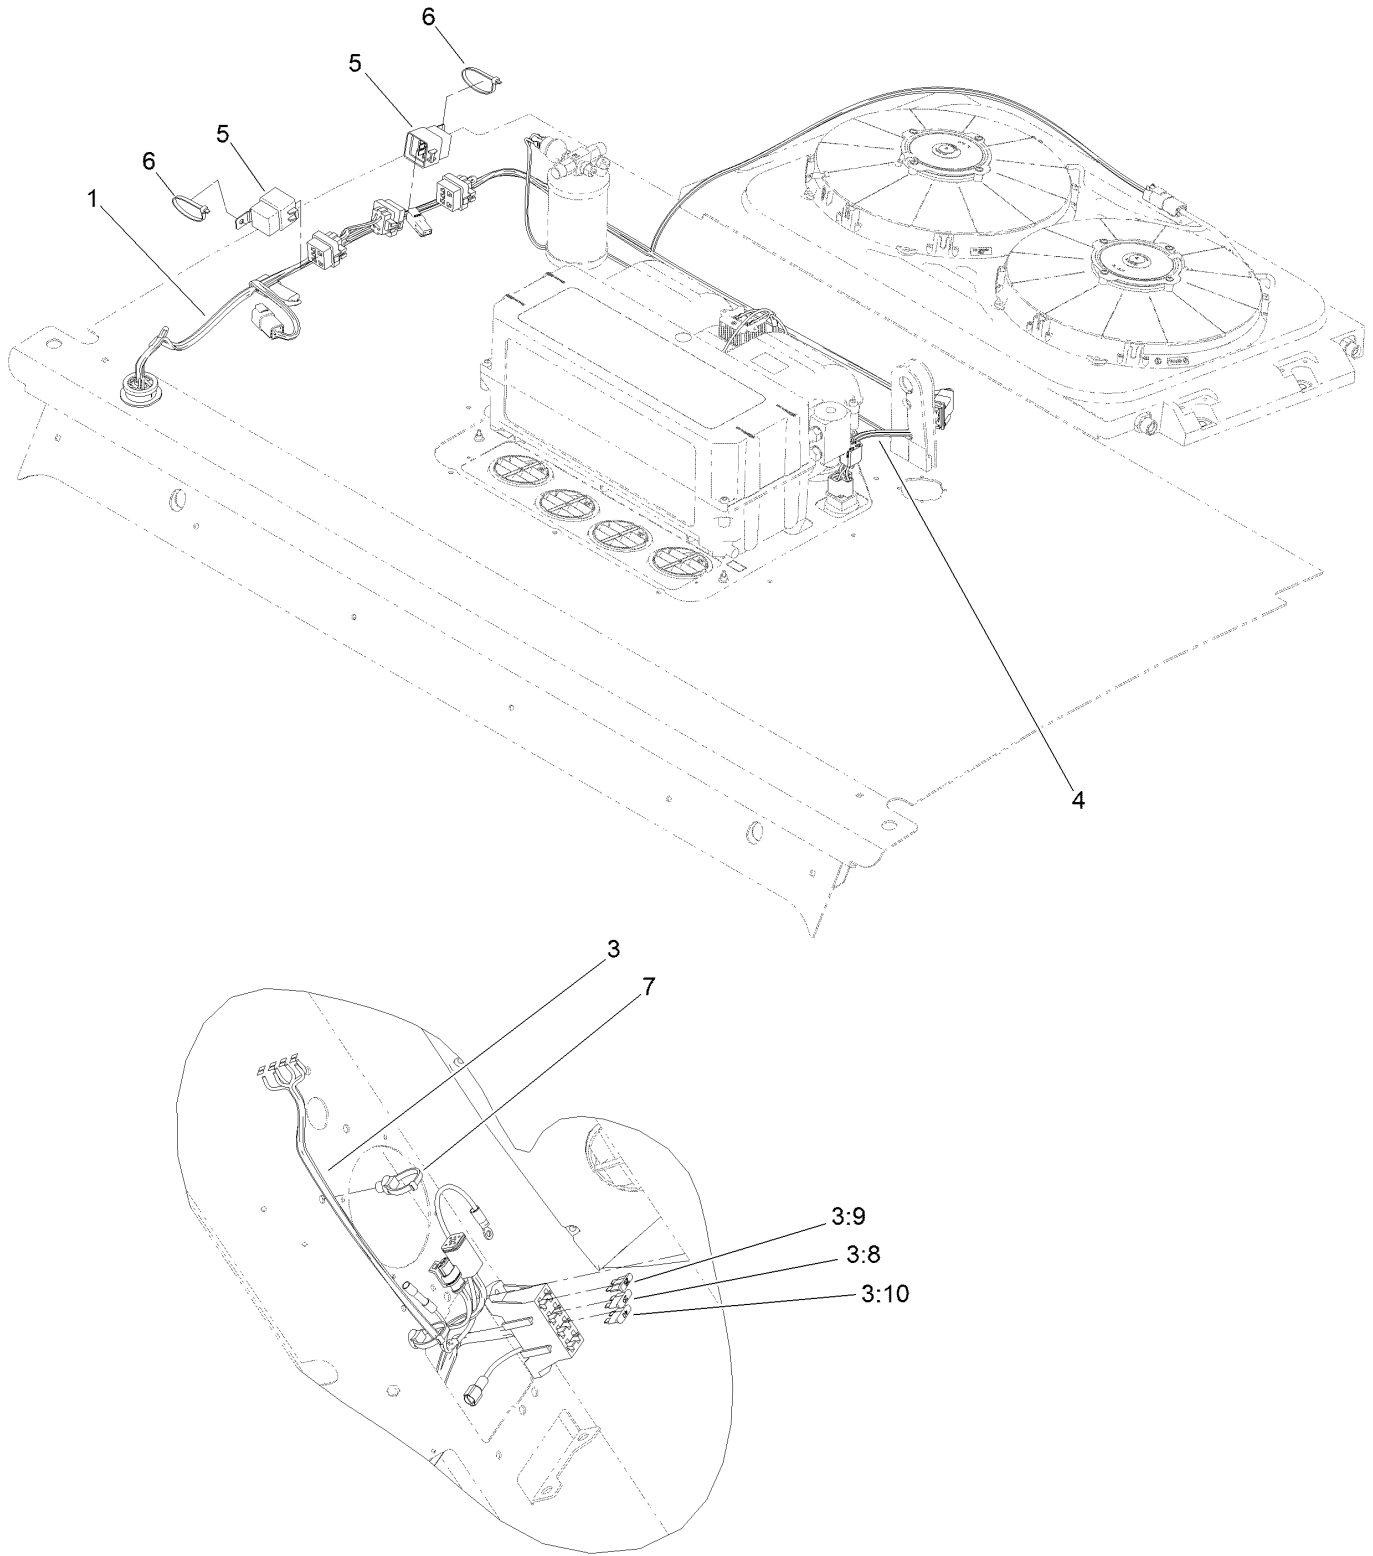

Cab Roof Insulation Assembly (continued)

<i>Ref.</i>	<i>Part Number</i>	<i>Qty.</i>	<i>Description</i>	<i>Ref.</i>	<i>Part Number</i>	<i>Qty.</i>	<i>Description</i>
1	138-2776	1	Tread-Floor, RH	8	138-3794	1	Insulation-Tunnel, Front
2	138-2777	1	Pad-Mount, Seat	9	138-2838-03	1	Bracket-Retainer, LH
3	138-2775	1	Tread-Floor, LH	10	138-2839-03	1	Bracket-Retainer, RH
4	138-3768	1	Insulation-Foam	11	138-2840	2	Foam-Pad
5	138-2946	1	Insulation-Front	12	138-2952	1	Foam-Heat Barrier
6	138-3771	2	Insulation-Side	13	138-2953	2	Foam-Heat Barrier
7	138-3767	1	Insulation-Tunnel				

Cab Roof Wire Harness Assembly