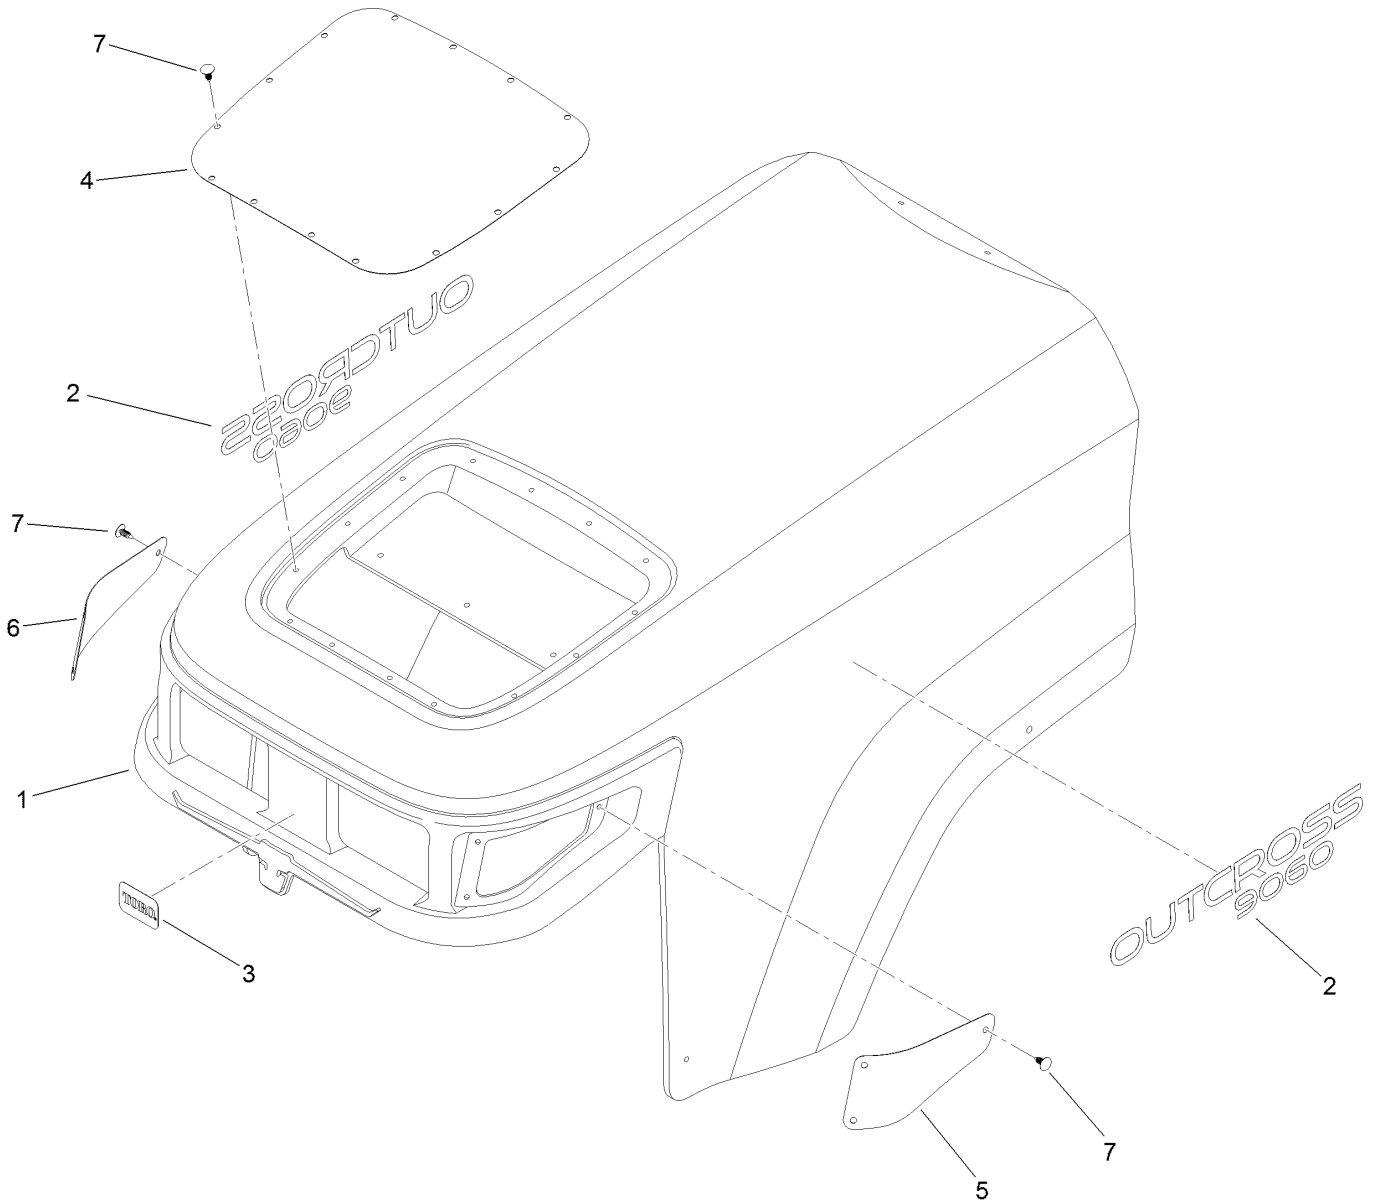

Hood Assembly No. 138-4138

Hood Assembly No. 138-4138 (continued)

<i>Ref.</i>	<i>Part Number</i>	<i>Qty.</i>	<i>Description</i>
1	136-9856	1	Hood ASM
2	136-9884	2	Decal
3	138-4105	1	Decal-Logo
4	136-9611-03	1	Screen

<i>Ref.</i>	<i>Part Number</i>	<i>Qty.</i>	<i>Description</i>
5	138-3756-03	1	Screen-Side, LH
6	138-3784-03	1	Screen-Side, RH
7	117-2382	20	Plug-Plastic