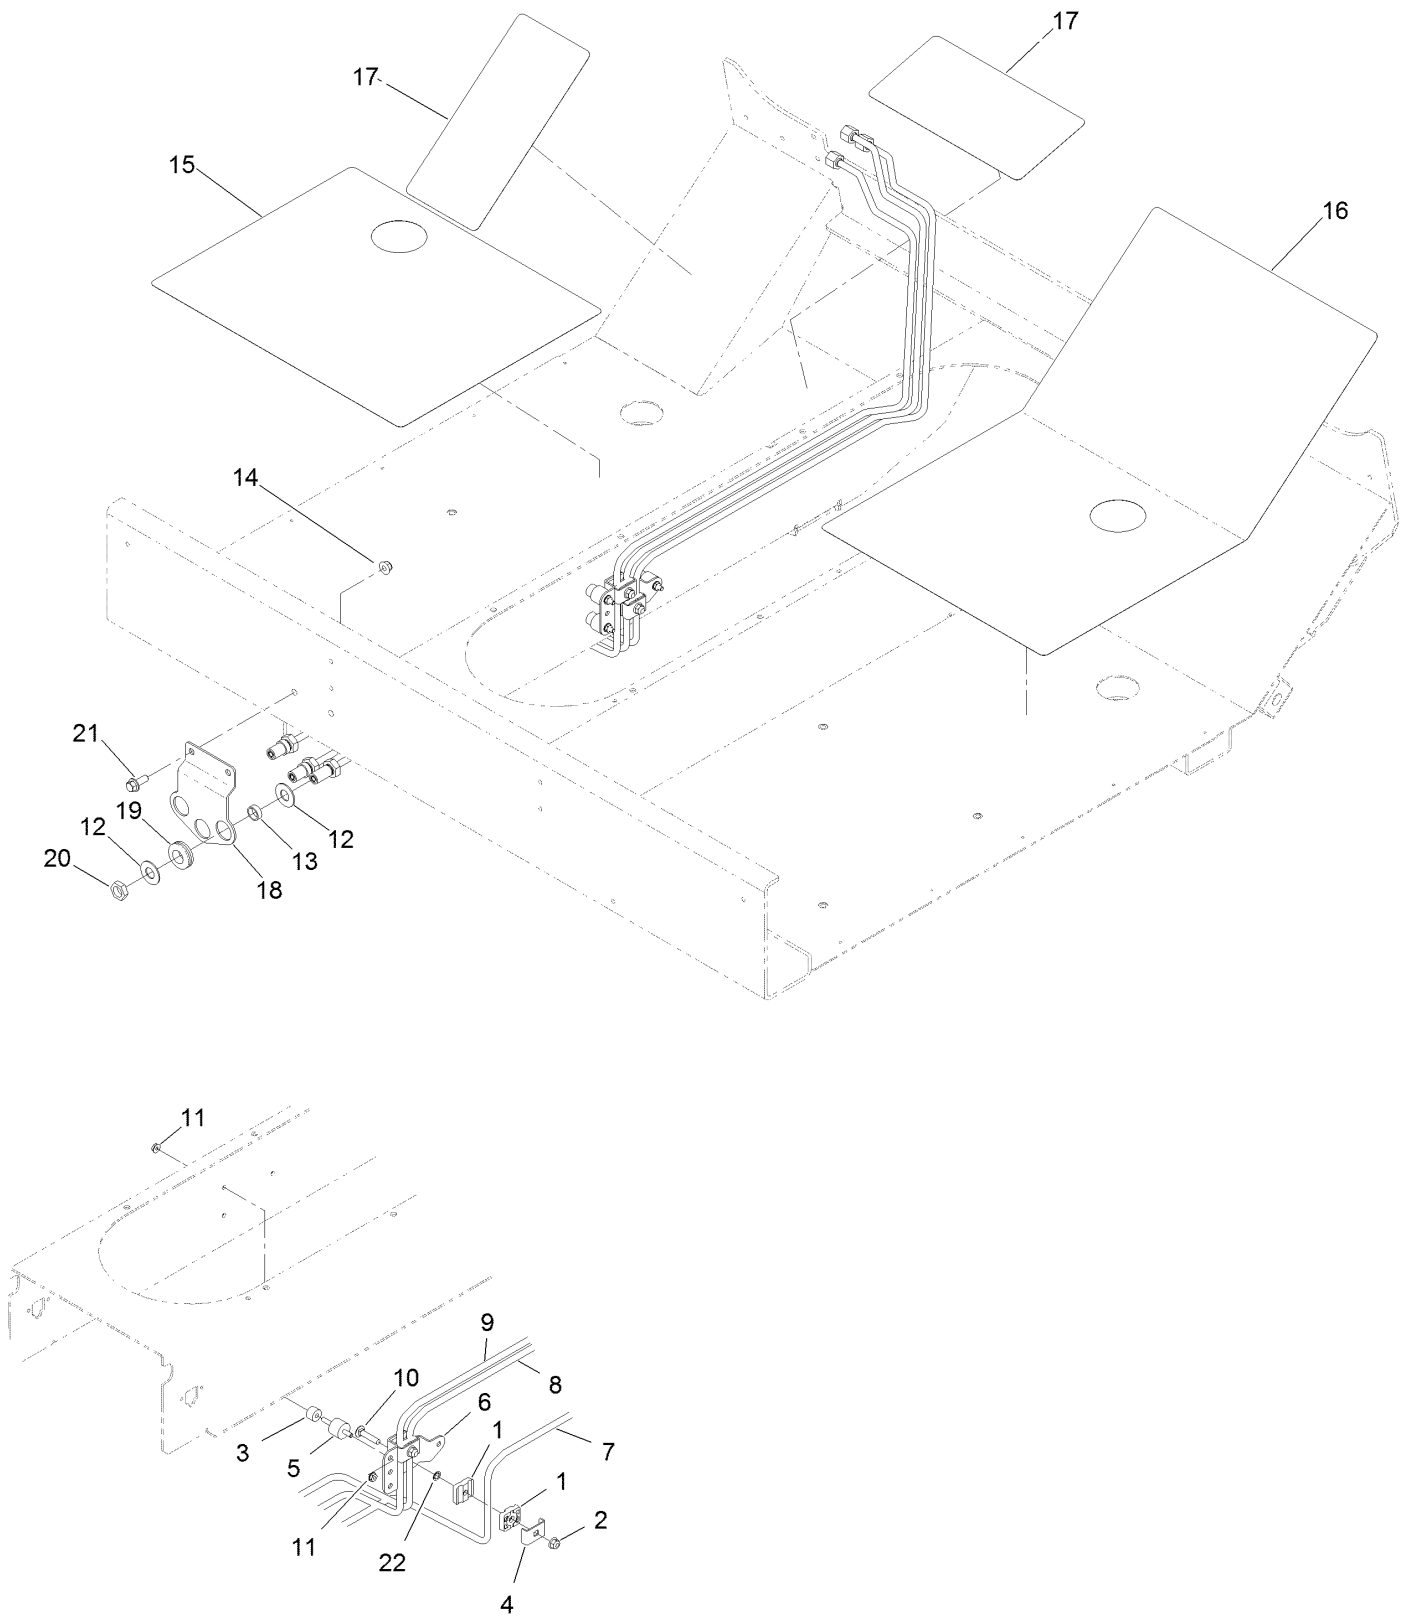

Floor Grips and Hydraulic Tube Assembly

Floor Grips and Hydraulic Tube Assembly (continued)

<i>Ref.</i>	<i>Part Number</i>	<i>Qty.</i>	<i>Description</i>	<i>Ref.</i>	<i>Part Number</i>	<i>Qty.</i>	<i>Description</i>
1	56-7973	4	Clamp-Tube	12	69-8940	6	Washer
2	104-8300	2	Nut-HF, NI	13	69-8970	3	Spacer
3	114-8301	3	Spacer	14	104-8301	2	Nut-HF, NI
4	119-1418	2	Plate-Clamp, Short	15	136-9950	1	Tread-Foot, Abrasive (LH)
5	132-1356	3	Mount-Isolator	16	136-9951	1	Tread-Foot, Abrasive (RH)
6	136-5346-03	1	Support-Hardline	17	136-9952	2	Tread-Foot, Abrasive Upper
7	136-9710	1	Tube ASM	18	137-1264-03	1	Support-Bulkhead
8	136-9711	1	Tube ASM	19	240-4	3	Grommet-Rubber
9	136-9712	1	Tube ASM	20	340-70	3	Nut-Lock
10	3230-4	2	Bolt-CARR	21	3234-42	2	Screw-HHF
11	32149-2	6	Nut-Keps	22	32151-72	2	Ring-Retaining