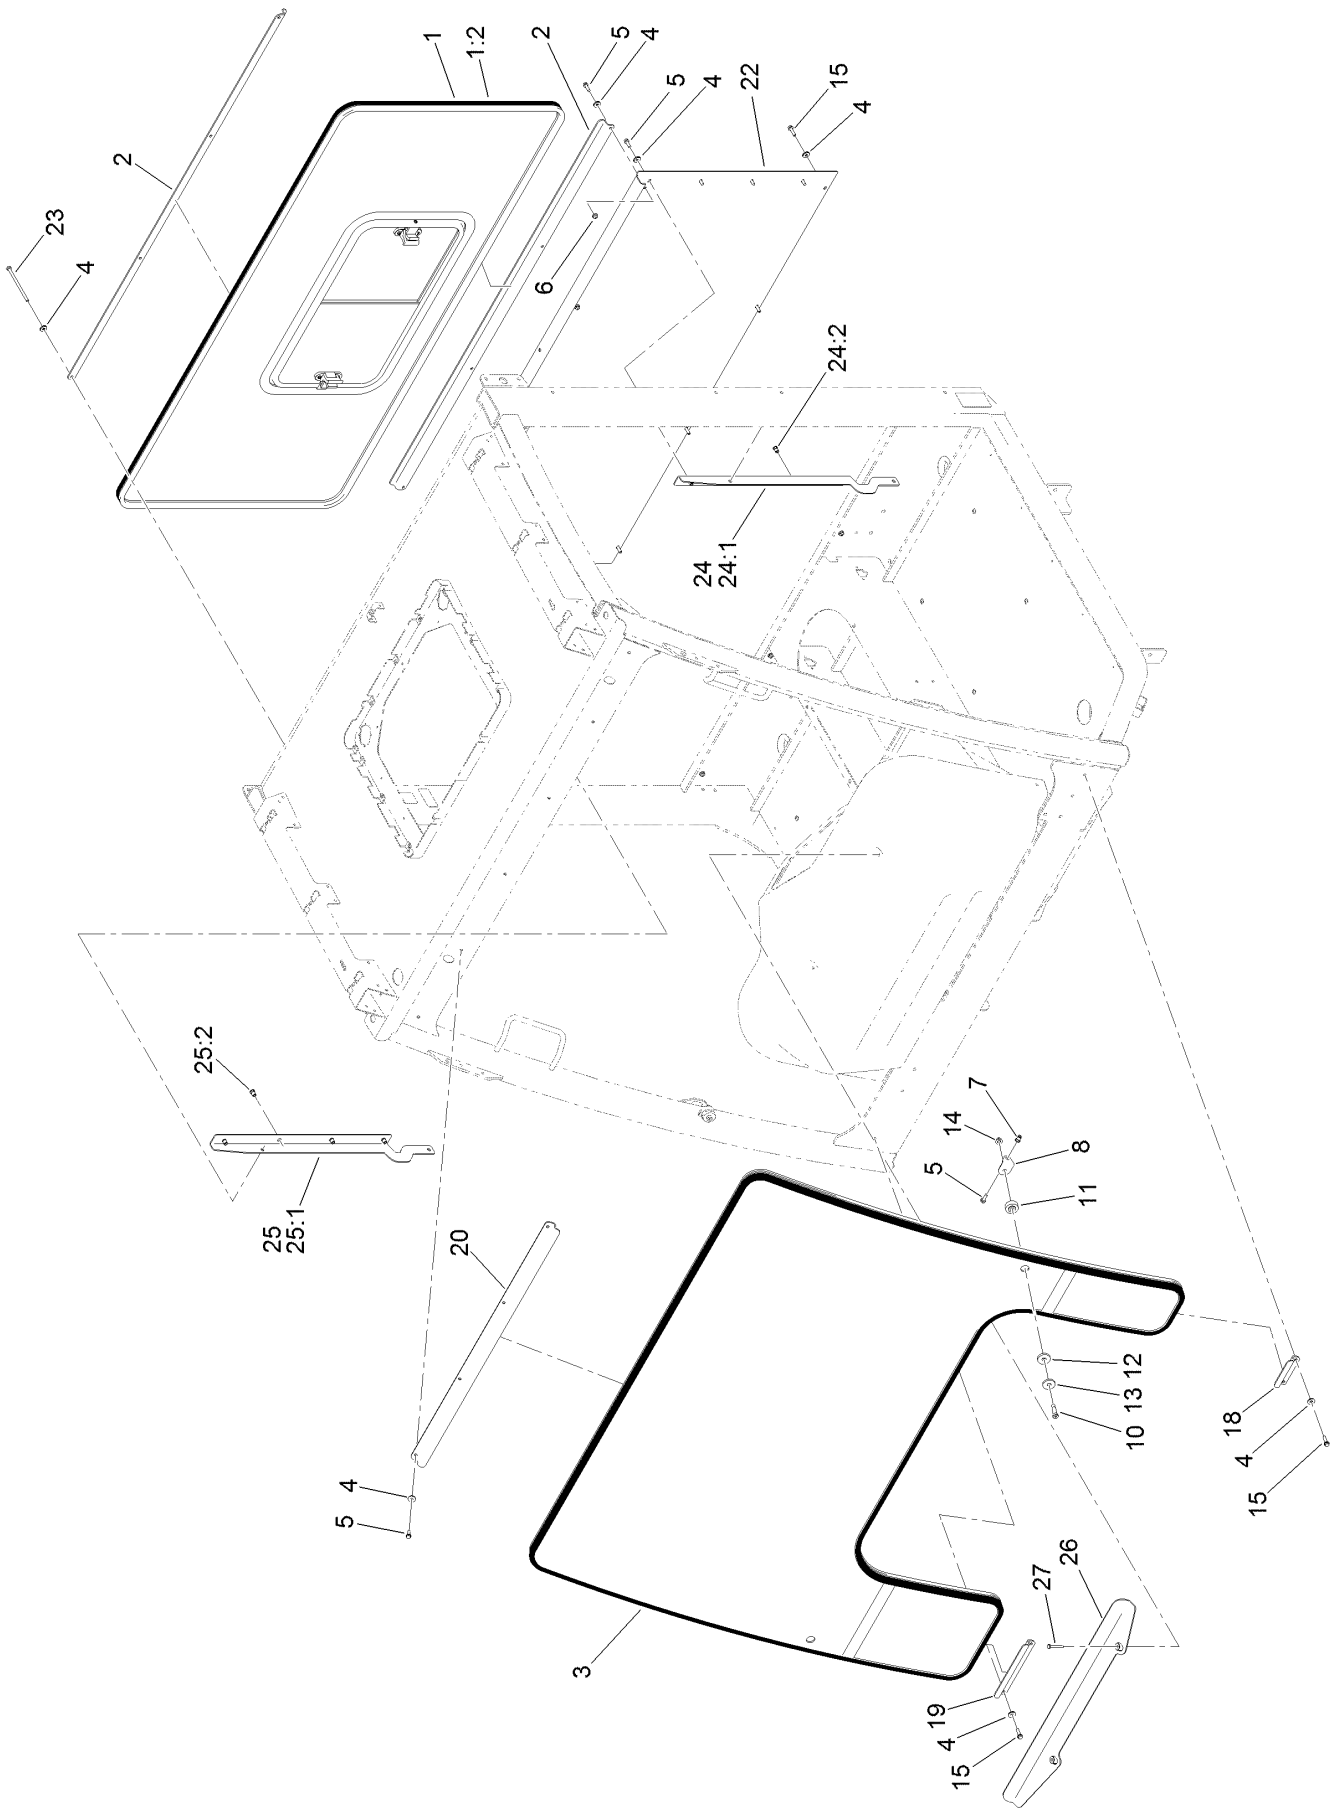

Headlight Wire Harness Assembly

Headlight Wire Harness Assembly (continued)

<i>Ref.</i>	<i>Part Number</i>	<i>Qty.</i>	<i>Description</i>
1	122-1045	1	Harness-Wire, Headlight

Front and Rear Glass Assembly