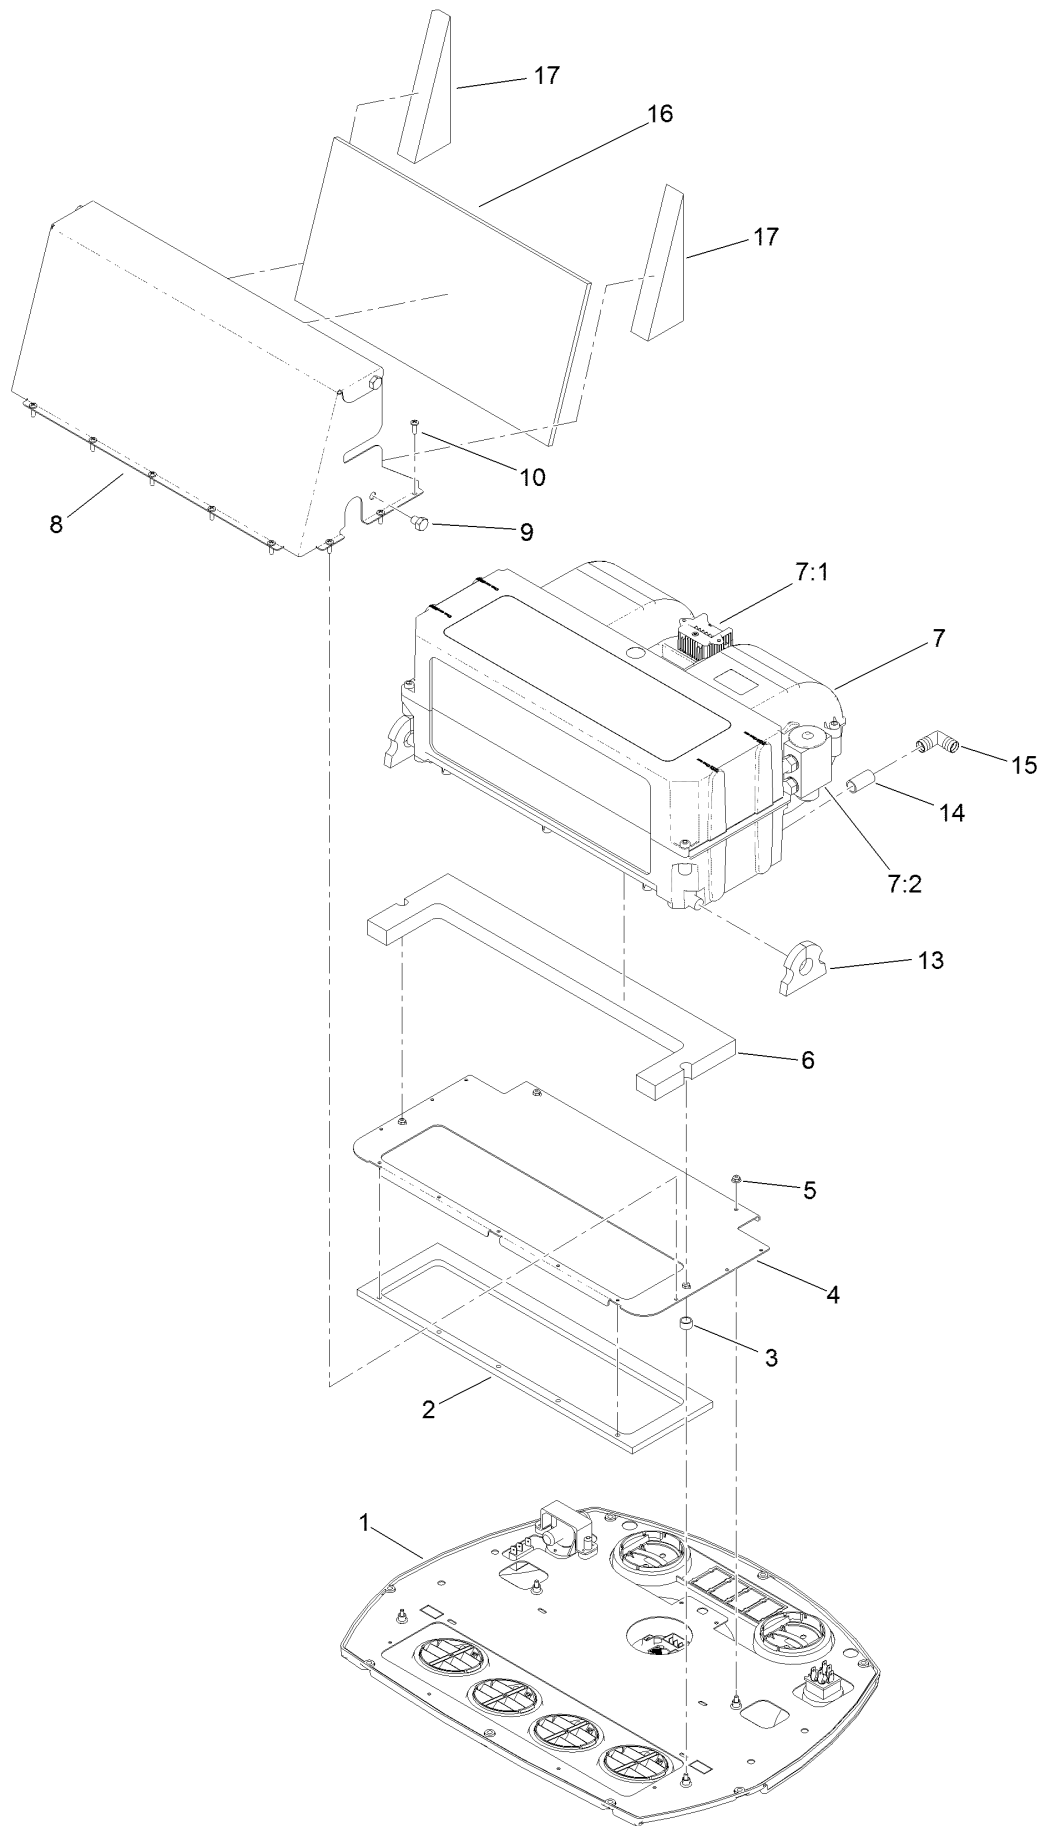

Cab Roof A/C and Heat Assembly No. 137-1359

Cab Roof A/C and Heat Assembly No. 137-1359 (continued)

<i>Ref.</i>	<i>Part Number</i>	<i>Qty.</i>	<i>Description</i>	<i>Ref.</i>	<i>Part Number</i>	<i>Qty.</i>	<i>Description</i>
1	137-1357	1	A/C And Heat Control Panel ASM	7:2	138-2912	1	Expansion-Valve
2	137-1363	1	Foam-Base	8	137-1294-03	1	Bracket-Duct, A/C
3	133-8809	4	Spacer	9	108-8646	4	Screw-HH, Lock
4	137-1364-03	1	Plate-AC	10	363-8245	11	Screw-TAP
5	127-2018	4	Nut-HHF	13	137-1368	2	Foam-Drain
6	137-1365	1	Foam-Top	14	138-2917	2	Hose
7	138-2910	1	AC/Heat System	15	138-2752	2	Fitting-90 Elbow, 1/2 Barb
7:1	138-2967	1	Thermostat-Resistor	16	138-3026	1	Foam-Front
				17	139-2060	2	Foam-Side