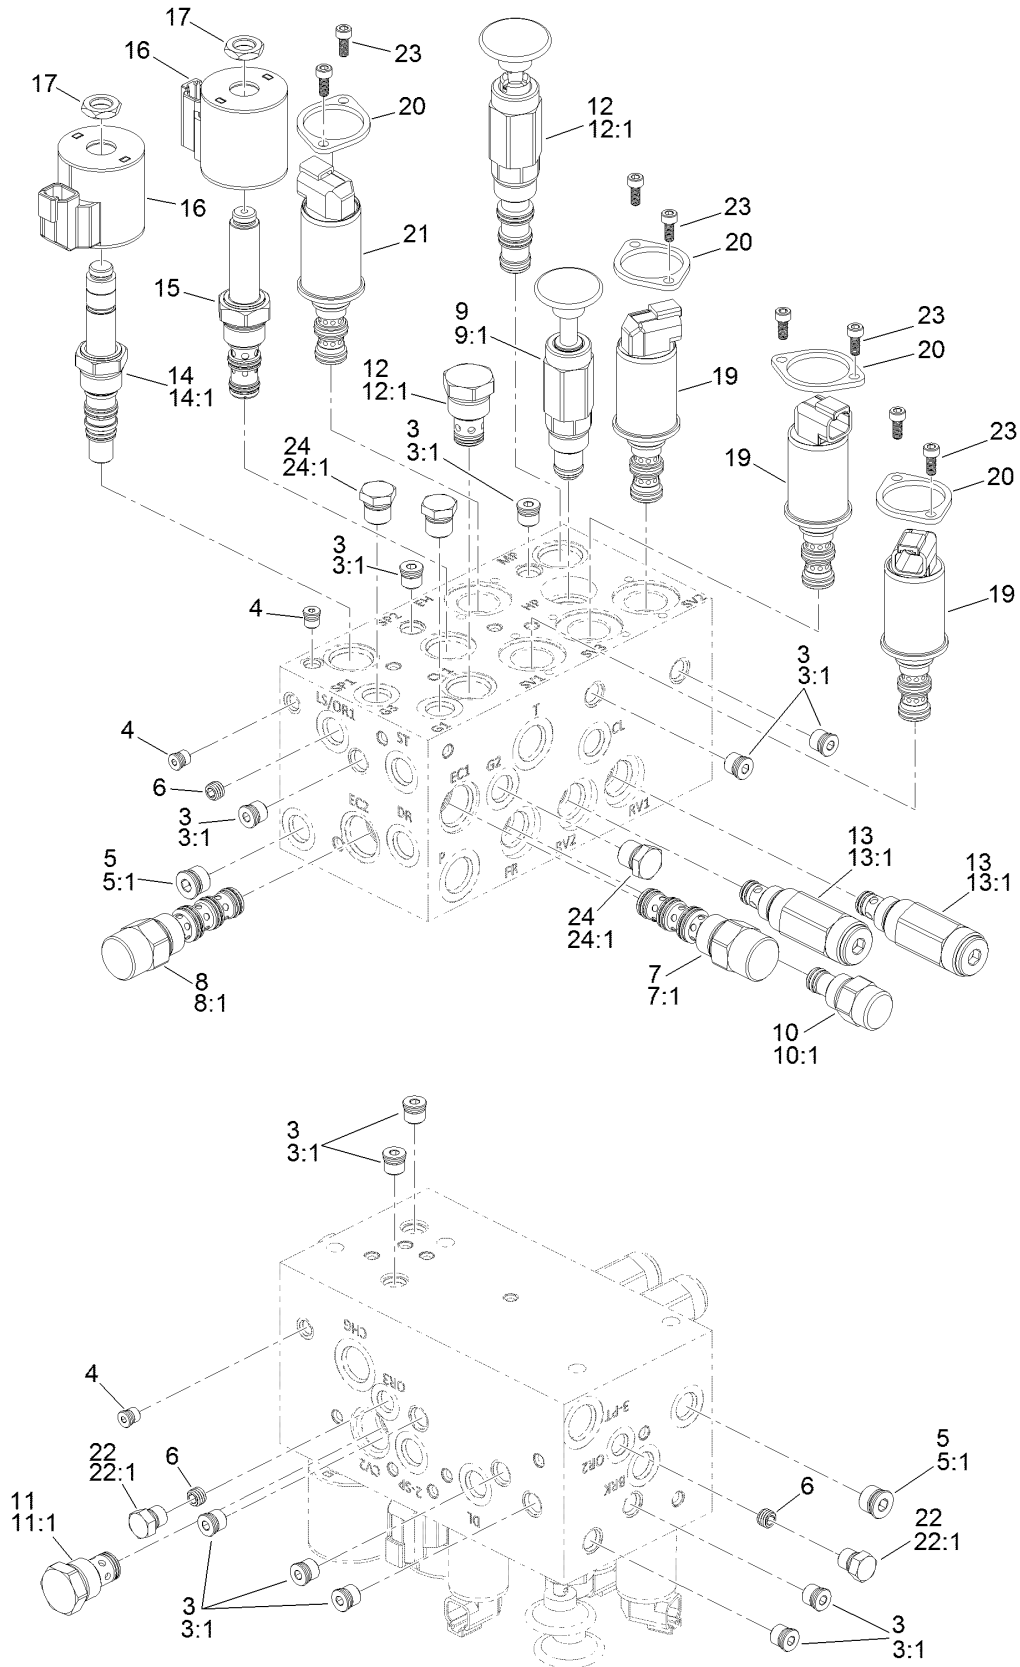

Manifold Assembly No. 131-5639

Manifold Assembly No. 131-5639 (continued)

<i>Ref.</i>	<i>Part Number</i>	<i>Qty.</i>	<i>Description</i>	<i>Ref.</i>	<i>Part Number</i>	<i>Qty.</i>	<i>Description</i>
3	353-990	12	Plug ASM	12:1	105-9159	1	Seal Kit
3:1	237-78	1	O-Ring	13	138-3821	2	Valve-Relief
4	131-1825	3	Plug-ORB	13:1	111-6826	1	Seal Kit
5	112-9213	2	Plug	14	138-3822	1	Valve-Poppet, Prop
5:1	237-42	1	O-Ring	14:1	107-7813	1	Seal Kit
6	136-4363	3	Orifice-0.028	15	138-3823	1	Valve-Flow Control, Prop
7	115-5409	1	Compensator ASM	16	119-4619	2	Coil-Solenoid
7:1	110-8908	1	Spool Valve Seal Kit	17	110-2634	2	Nut-Coil
8	117-8314	1	Compensator-Pressure	19	138-3824	3	Valve-Solenoid
8:1	110-8908	1	Spool Valve Seal Kit	20	138-3825	4	Plate-Mounting, Standard
9	132-4904	1	Pump-Hand	21	138-3826	1	Valve-Press
9:1	105-9159	1	Seal Kit				Reducing/Relieving, Prop
10	138-3820	1	Regulator-Flow, Press Comp	22	117-0115	2	Plug
10:1	138-4955	1	Seal Kit	22:1	237-78	1	O-Ring
11	110-8881	2	Valve-Check	23	138-3827	8	Screw
11:1	105-9159	1	Seal Kit	24	353-508	3	Plug-HH
12	132-4903	1	Valve-2 Way, Manual	24:1	237-42	1	O-Ring