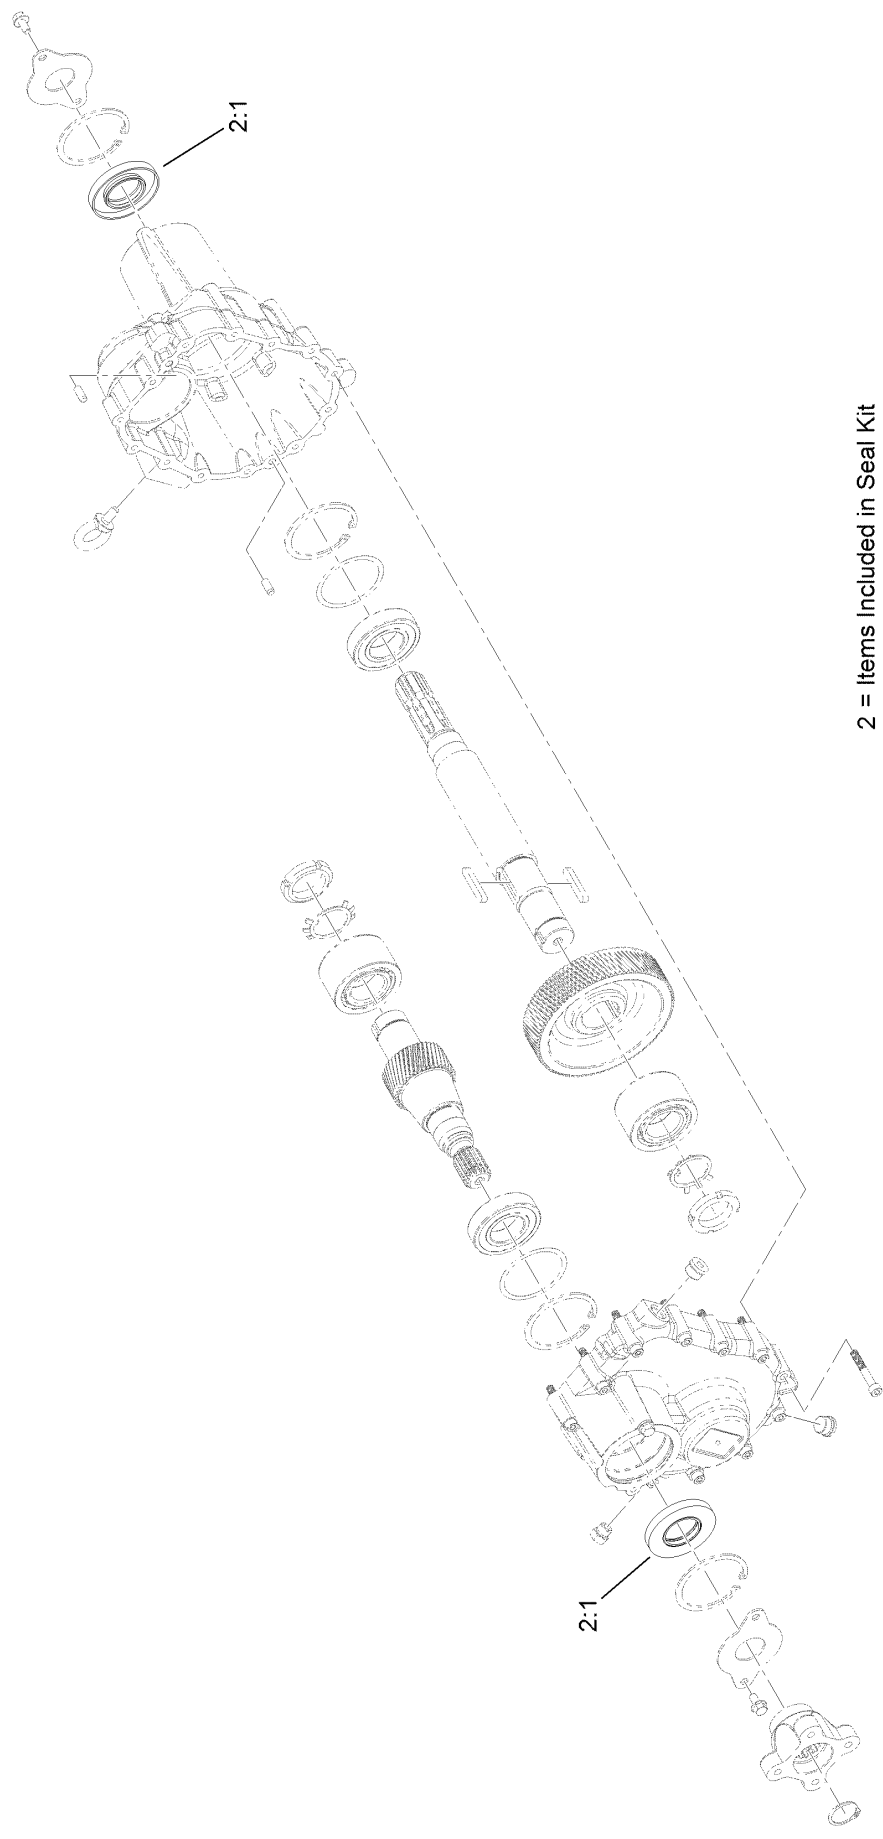

Driveshaft and Gearbox Assembly (continued)

<i>Ref.</i>	<i>Part Number</i>	<i>Qty.</i>	<i>Description</i>	<i>Ref.</i>	<i>Part Number</i>	<i>Qty.</i>	<i>Description</i>
1	94-2413	2	Nut-U	7	136-9977	2	Rod-Guard
2	126-2927	1	Fitting-90 DEG	8	323-15	2	Screw-HH
2:1	237-42	1	O-Ring	9	323-7	2	Screw-HH
3	104-8301	4	Nut-HF, NI	10	2412-108	1	Clamp-Worm
4	132-7844	1	Driveshaft ASM	11	3234-11	6	Screw-HHF
5	133-4790	1	Gearbox ASM	12	3234-42	8	Screw-HHF
6	136-5149-03	1	Shield-Driveshaft	13	3234-47	3	Screw-HHF

Gearbox Assembly No. 133-4790

2 = Items Included in Seal Kit