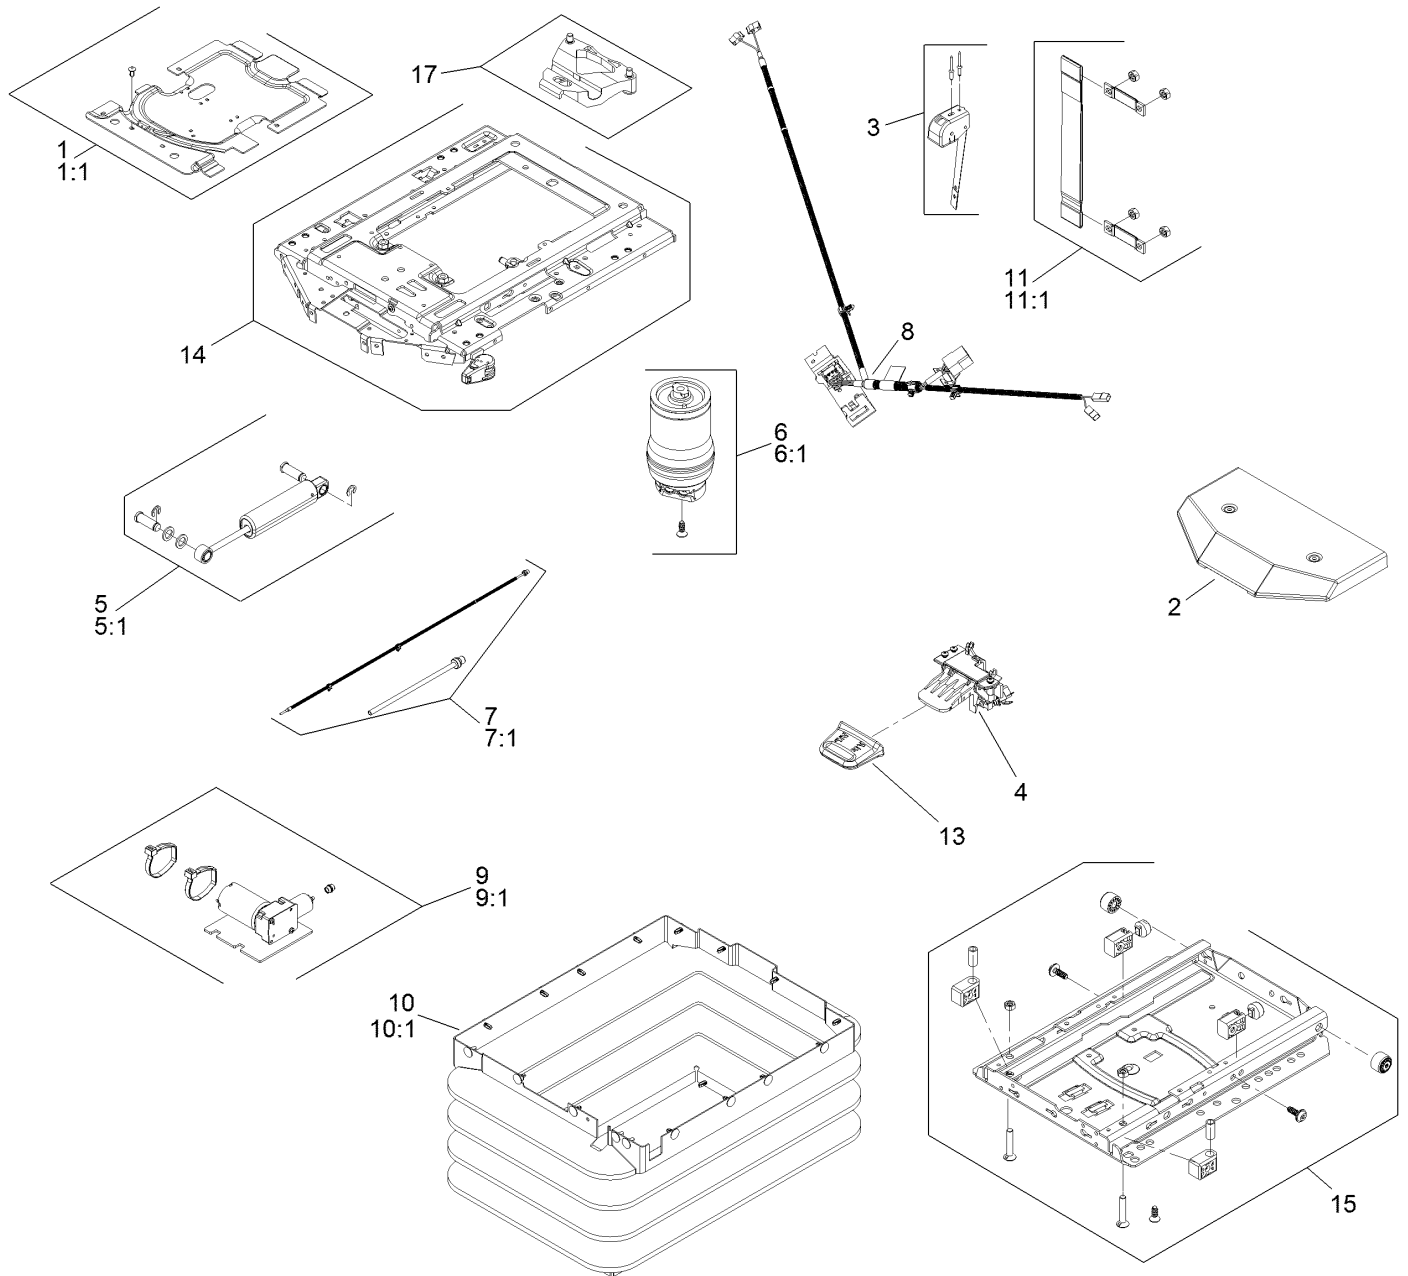

Air Ride Seat Suspension Assembly No. 130-2702

Air Ride Seat Suspension Assembly No. 130-2702 (continued)

<i>Ref.</i>	<i>Part Number</i>	<i>Qty.</i>	<i>Description</i>	<i>Ref.</i>	<i>Part Number</i>	<i>Qty.</i>	<i>Description</i>
1	130-2709	1	Cover ASM	9	130-2719	1	Compressor
1:1	130-2710	1	Cover Kit	9:1	130-2720	1	Compressor Kit
2	108-8027	1	Cover	10	130-2721	1	Bellows ASM
3	130-2711	1	Control-Level	10:1	130-2722	1	Bellows Kit
4	108-8029	1	Valve-Control, Air	11	130-2723	1	Tether
5	130-2712	1	Shock Absorber ASM	11:1	130-2724	1	Tether Kit
5:1	130-2713	1	Shock Absorber Kit	12	130-2725	1	Wear Parts Kit ●
6	130-2714	1	Air Spring ASM	13	130-2726	1	Handle
6:1	130-2715	1	Air Spring Kit	14	130-2727	1	Upper Suspension Kit
7	130-2716	1	Air Tube ASM	15	130-2728	1	Lower Suspension Kit
7:1	130-2717	1	Air Tube Kit	16	130-2729	1	Adjuster Mounting Kit ●
8	130-2718	1	Harness-Wire	17	130-2730	1	Limiters-Thrust

● Not illustrated