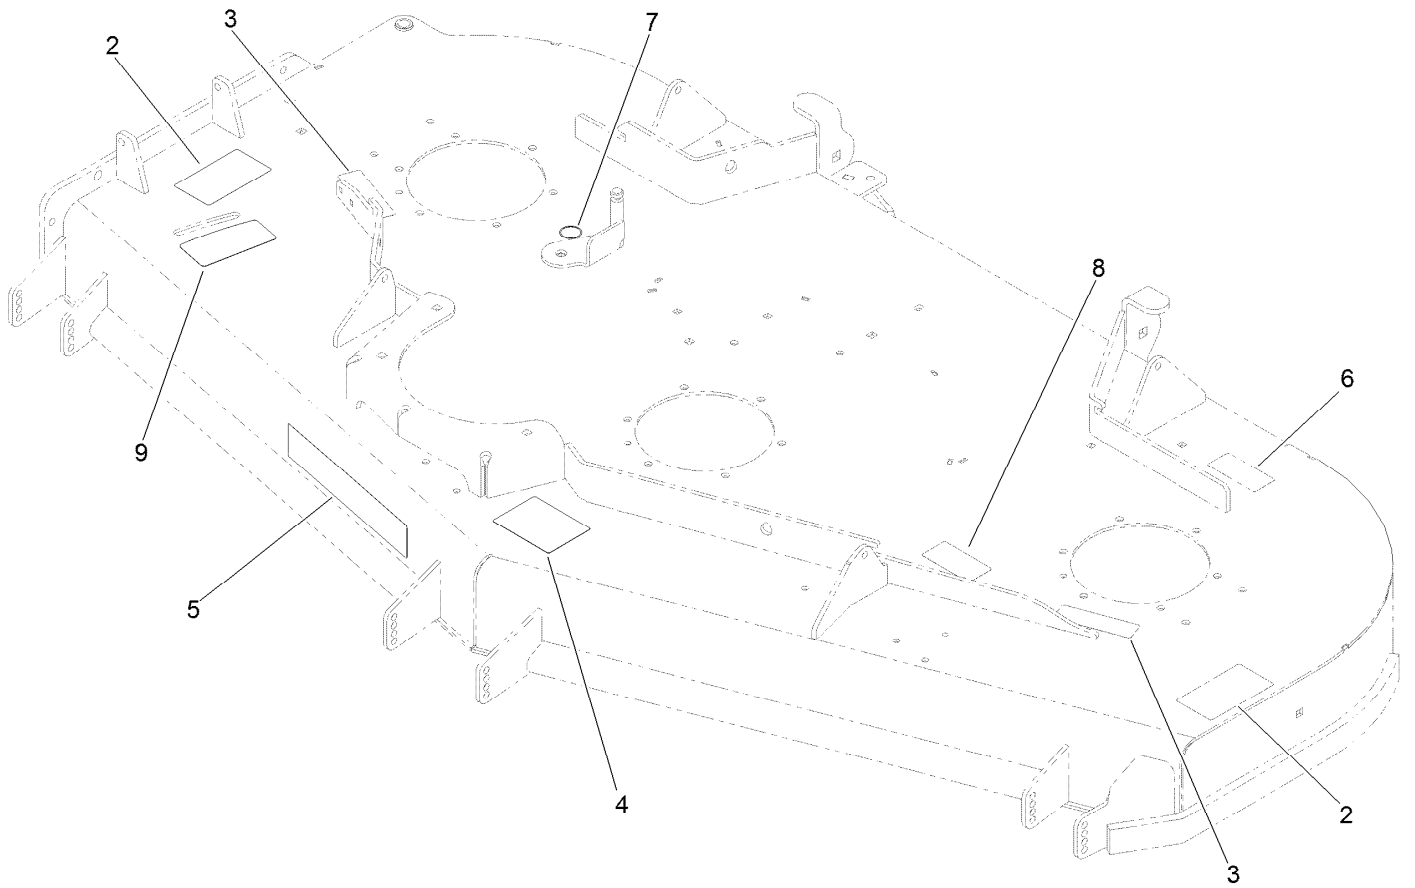

Deck Decal Assembly No. 140-0960

Deck Decal Assembly No. 140-0960 (continued)

<i>Ref.</i>	<i>Part Number</i>	<i>Qty.</i>	<i>Description</i>	<i>Ref.</i>	<i>Part Number</i>	<i>Qty.</i>	<i>Description</i>
2	126-6464	2	Decal-Danger Thrown Objects	6	116-8283	1	Decal-Torque, Bolt
3	112-9028	2	Decal-Cover, Missing	7	58-6520	1	Decal-Grease
4	127-0326	1	Decal-Scalp, Anti	8	126-9276	1	Decal-Belt Routing
5	107-1620	1	Decal	9	131-1180	1	Decal-Adjustment, Baffle