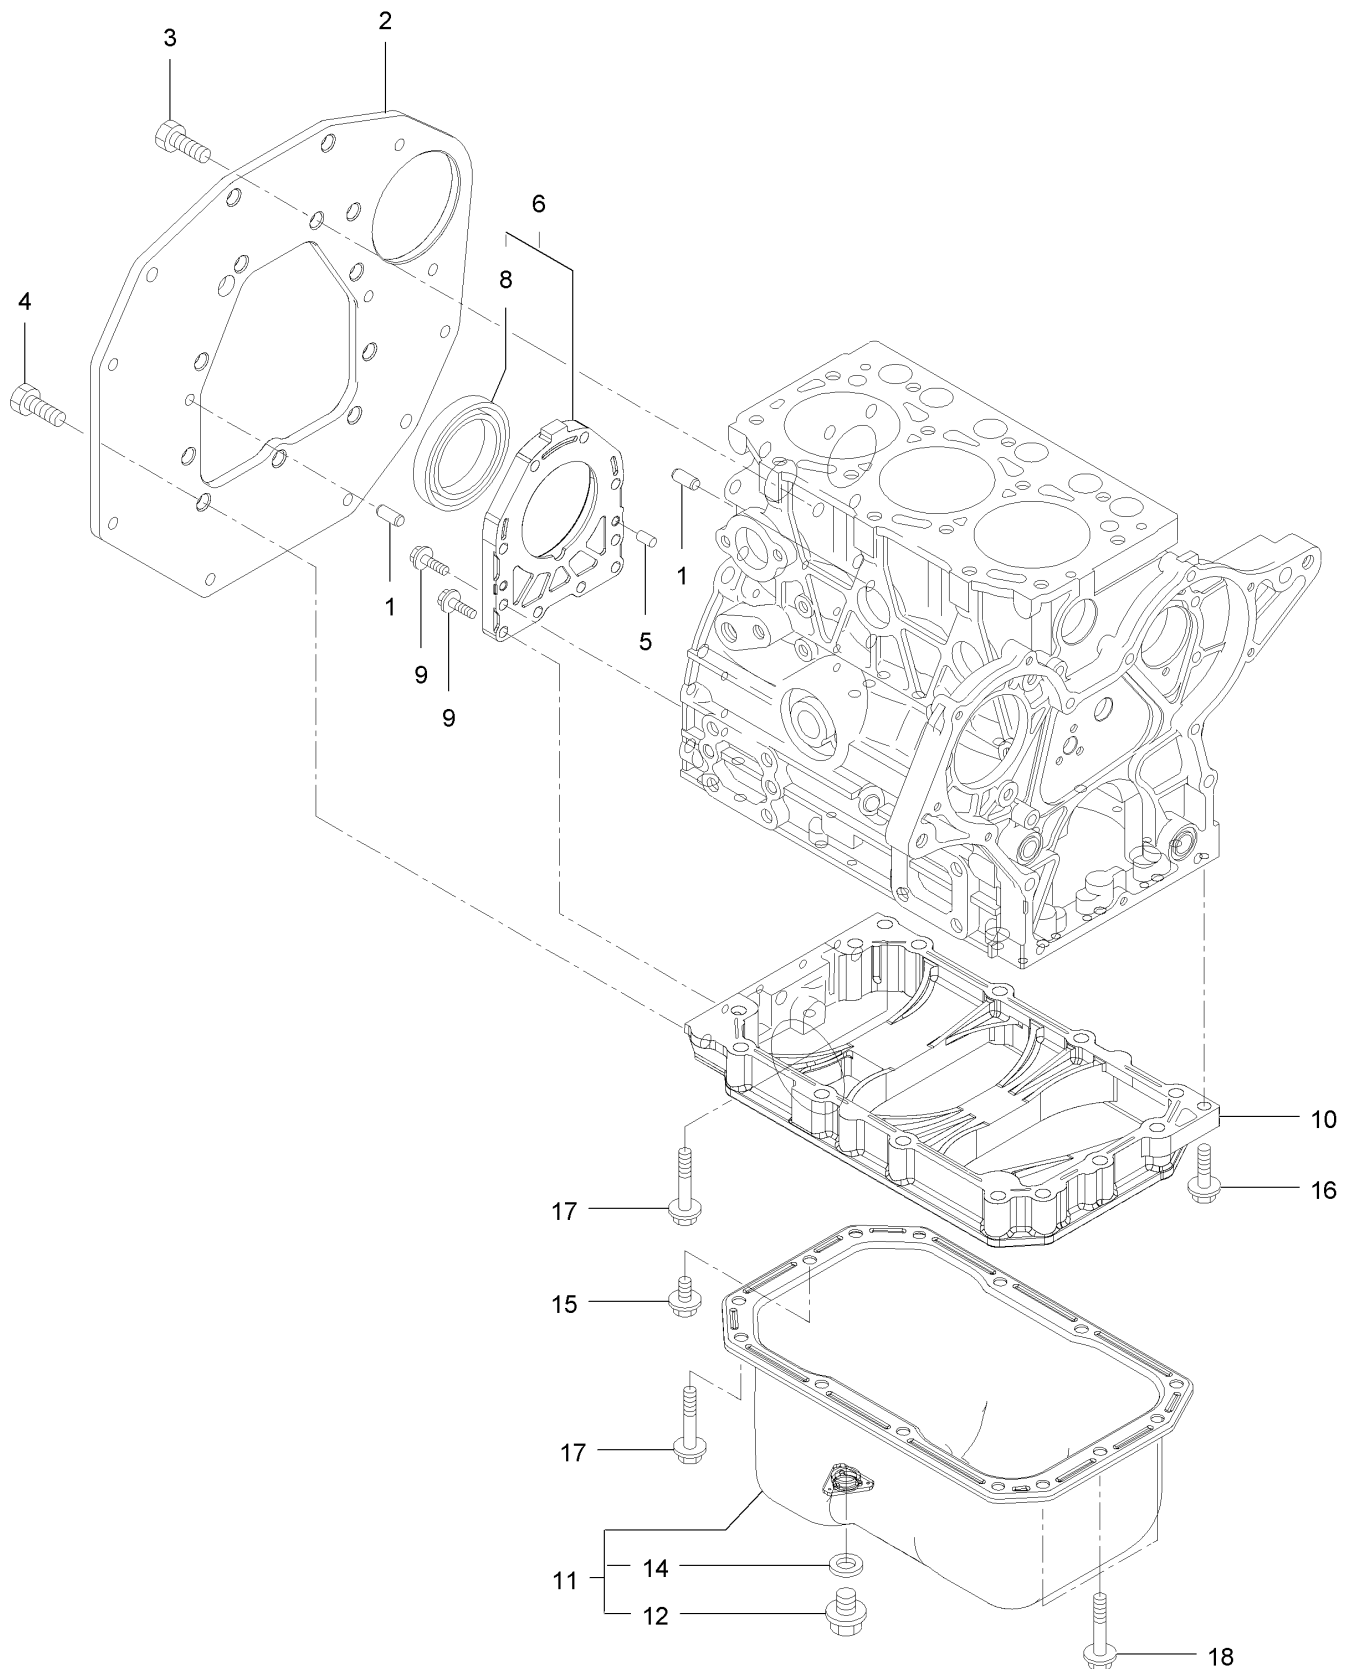

Flywheel Housing and Oil Sump Assembly

Flywheel Housing and Oil Sump Assembly (continued)

<i>Ref.</i>	<i>Part Number</i>	<i>Qty.</i>	<i>Description</i>	<i>Ref.</i>	<i>Part Number</i>	<i>Qty.</i>	<i>Description</i>
1	125-6995	2	Pin	10	135-4066	1	Spacer-Pan, Oil
2	135-4060	1	Flange-Mounting	11	135-4067	1	Oil Pan ASM
3	135-4061	9	Bolt	12	135-4068	1	Plug
4	125-7226	3	Bolt	14	136-8236	1	Washer-Seal
5	135-4062	2	Pin-Parallel	15	125-7212	1	Bolt
6	135-4063	1	Case ASM-Oil Seal	16	125-7216	1	Bolt
8	135-4064	1	Seal-Oil	17	125-7219	11	Bolt
9	135-4065	10	Bolt	18	125-7220	3	Bolt