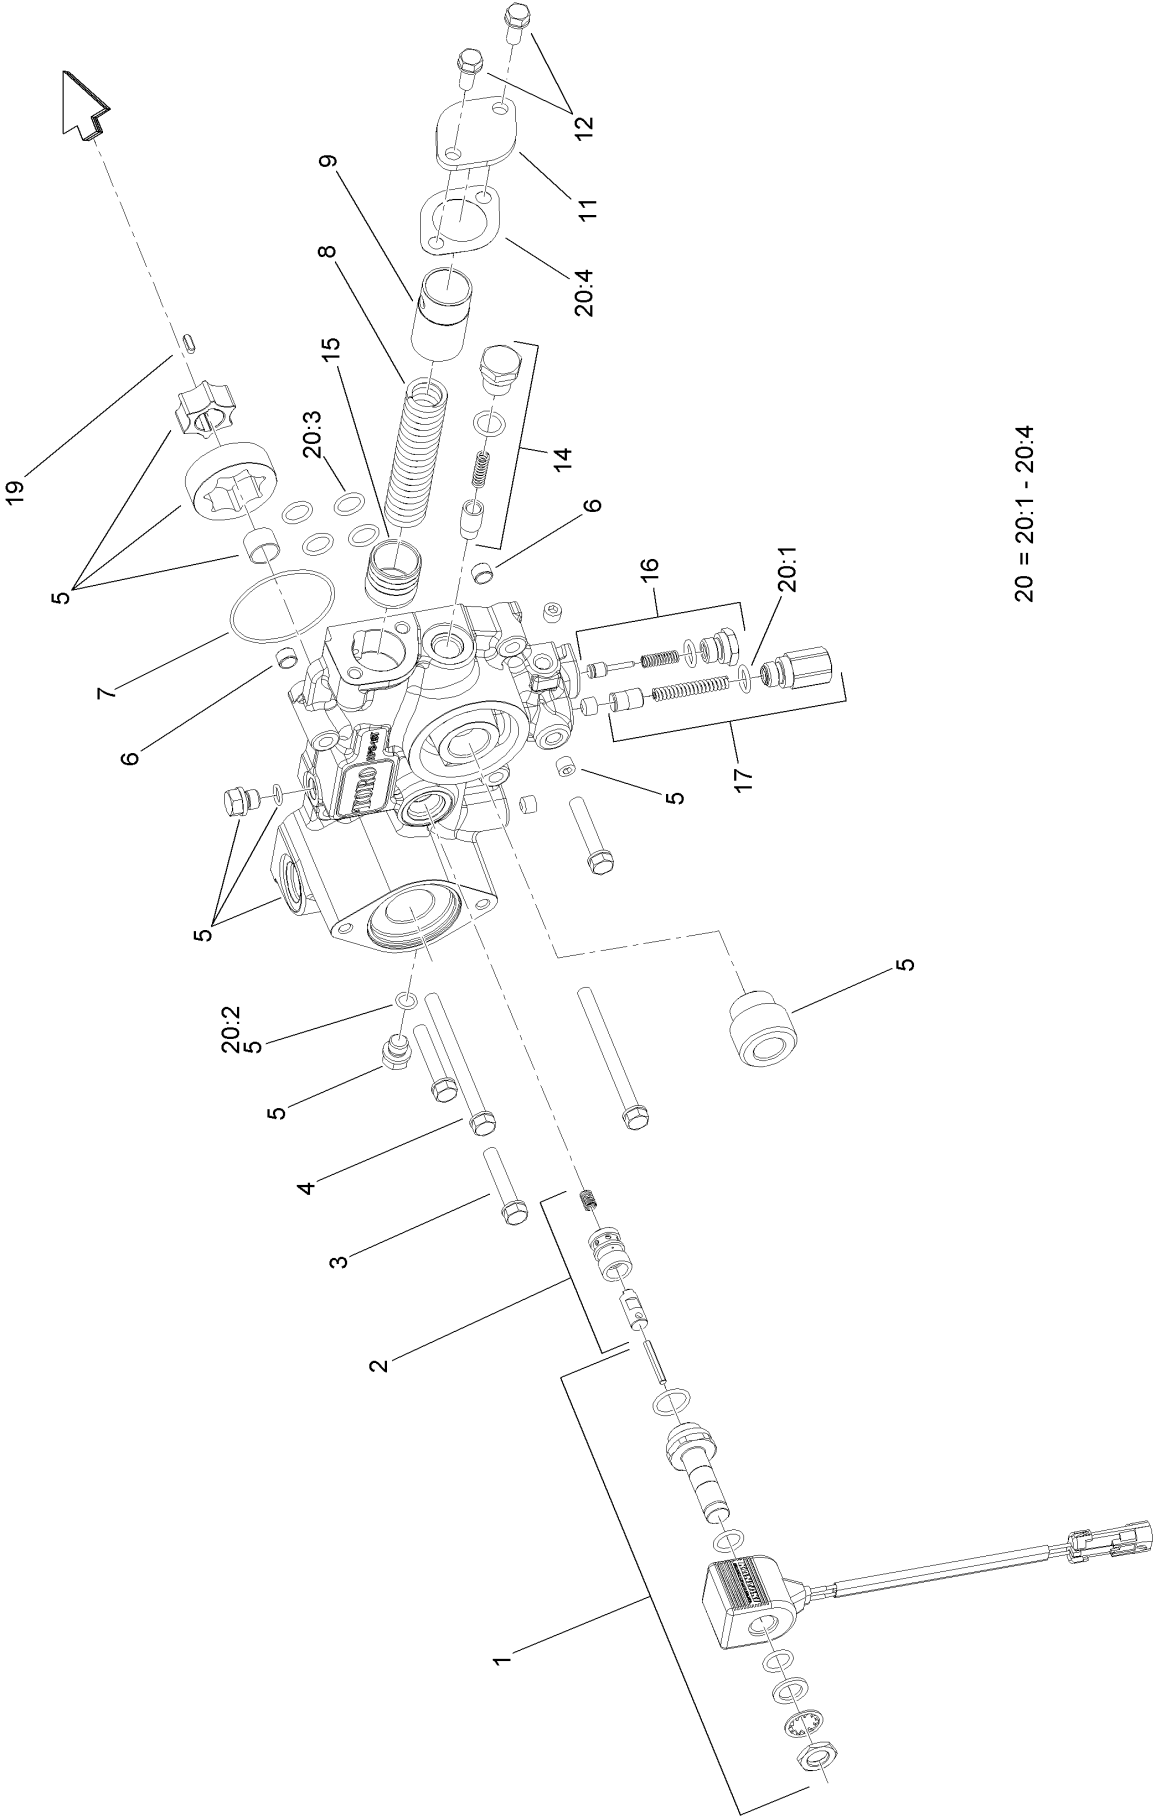

Charge Pump Housing Assembly Transmission Assembly No. 131-5510

Charge Pump Housing Assembly Transmission Assembly No. 131-5510 (continued)

<i>Ref.</i>	<i>Part Number</i>	<i>Qty.</i>	<i>Description</i>	<i>Ref.</i>	<i>Part Number</i>	<i>Qty.</i>	<i>Description</i>
1	107-0851	1	Solenoid ASM	14	107-0843	1	Filter Bypass Valve ASM
2	107-0850	1	Solenoid Valve ASM	15	107-0818	1	Piston
3	107-0863	3	Bolt	16	107-0842	1	Charge Relief Valve ASM
4	107-0864	2	Bolt	17	107-0841	1	Pressure Valve ASM
5	107-0840	1	Pump Body ASM	19	107-0865	1	Key
6	107-0848	2	Pin	20	107-0855	1	Charge Pump Seal Kit
7	107-0856	1	O-Ring	20:1	93-0418	2	O-Ring
8	107-0845	1	Spring	20:2	107-0817	2	O Ring-Plug
9	107-0844	1	Collar	20:3	104-3298	6	Packing
11	107-0846	1	Cover	20:4	107-0847	1	Gasket
12	93-0457	2	Bolt And Washer ASM