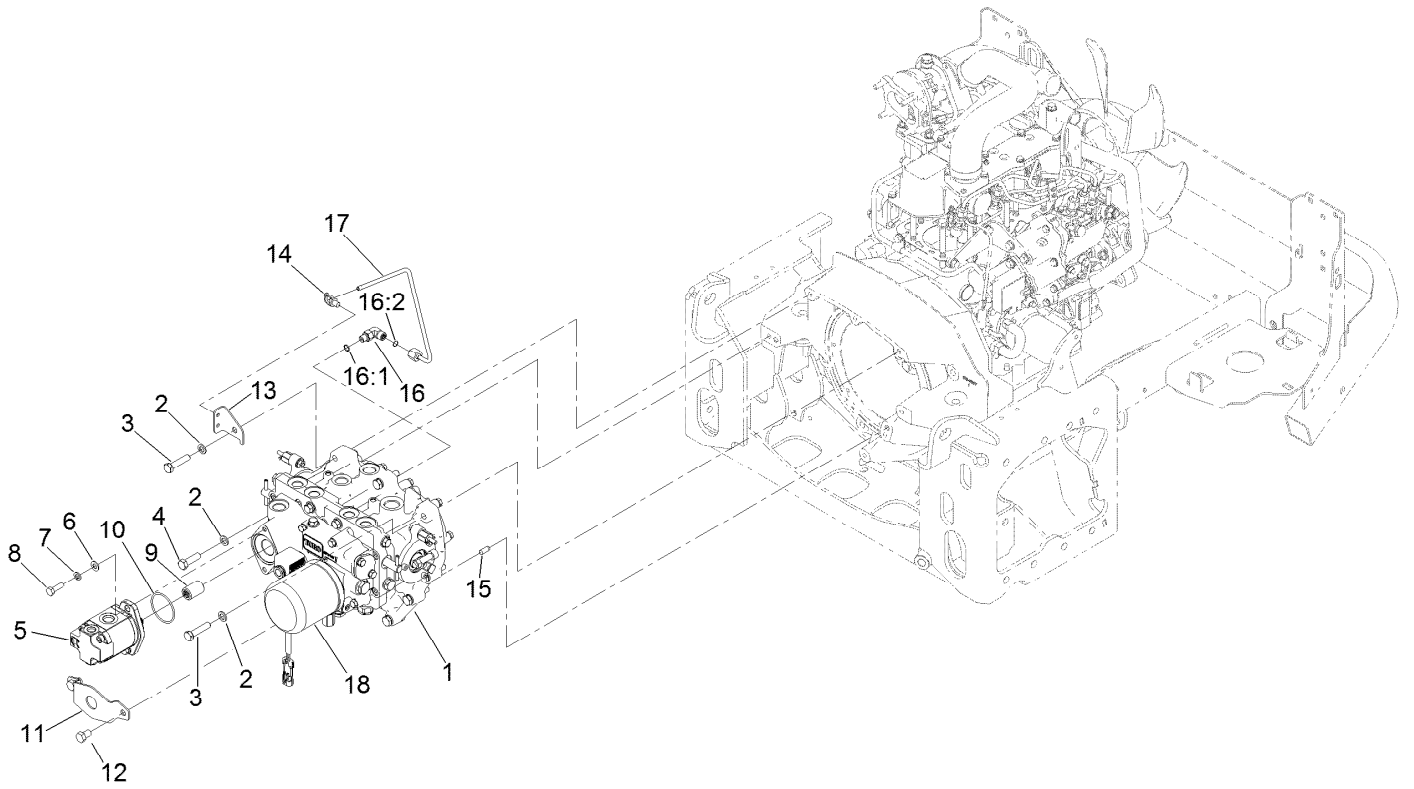

Transmission Assembly

Transmission Assembly (continued)

<i>Ref.</i>	<i>Part Number</i>	<i>Qty.</i>	<i>Description</i>	<i>Ref.</i>	<i>Part Number</i>	<i>Qty.</i>	<i>Description</i>
1	131-5510	1	Transmisson ASM	11	114-4088	1	Shield-Seal
2	48-9590	7	Washer-Lock	12	33115-016	2	Screw-HH
3	33115-045	6	Screw-HH	13	126-6806	1	Support-Tube
4	33115-035	1	Screw-HH	14	32180-030	1	Clip-Tie
5	112-9542	1	HYD Gear Pump ASM	15	87-1910	2	Pin-Dowel
6	3256-23	2	Washer-Plain	16	340-132	1	Fitting-Elbow, 90 DEG
7	3253-4	2	Washer-Lock	16:1	237-78	1	O-Ring
8	33114-025	2	Screw-HH	16:2	237-21	1	O-Ring
9	108-9920	1	Coupler-Spline	17	126-8689	1	Tube ASM
10	108-9919	1	O-Ring	18	108-5194	1	Filter-Oil, HYD