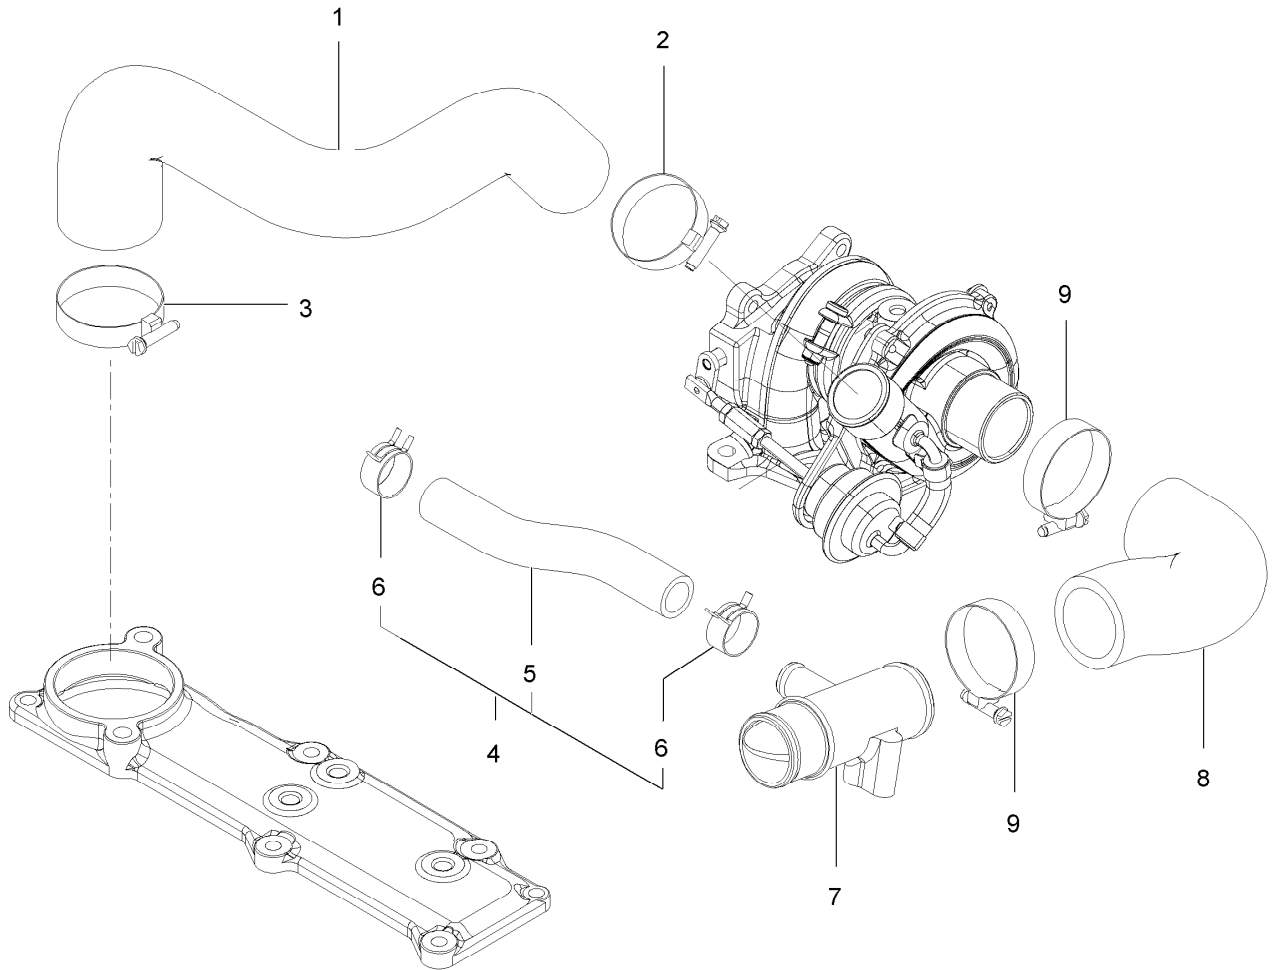

Suction Manifold Assembly

Suction Manifold Assembly (continued)

<i>Ref.</i>	<i>Part Number</i>	<i>Qty.</i>	<i>Description</i>	<i>Ref.</i>	<i>Part Number</i>	<i>Qty.</i>	<i>Description</i>
1	135-4101	1	Hose-Air Intake	6	125-7040	2	Clip-Hose
2	125-7189	1	Clamp-Hose	7	135-4104	1	Joint-Breather
3	127-3170	1	Clamp-Hose	8	135-4105	1	Hose-Intake, Air
4	135-4102	1	Hose ASM-Breather	9	127-3170	2	Clamp-Hose
5	135-4103	1	Hose-Breather