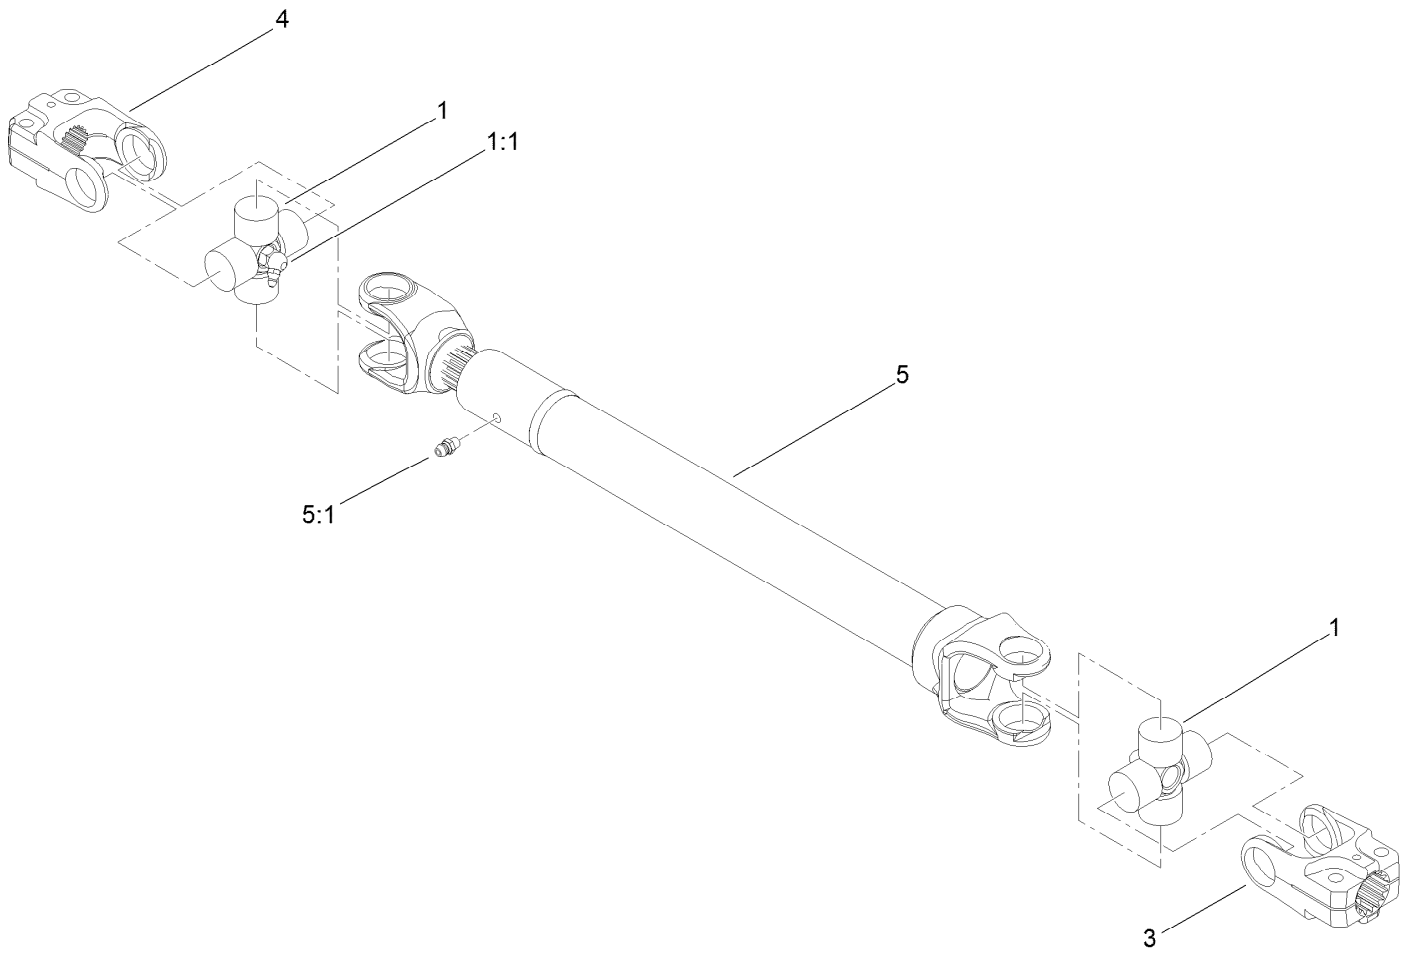

Driveshaft Assembly No. 110-3575

Driveshaft Assembly No. 110-3575 (continued)

<i>Ref.</i>	<i>Part Number</i>	<i>Qty.</i>	<i>Description</i>	<i>Ref.</i>	<i>Part Number</i>	<i>Qty.</i>	<i>Description</i>
1	112-1687	2	Cross And Bearing Kit	4	54-9090	1	Yoke-End
1:1	62-3820	1	Fitting-Grease	5		1	Tube-Yoke, Slip ●
3	54-9040	1	Yoke-End	5:1	302-22	1	Fitting-Grease

● Not serviced separately