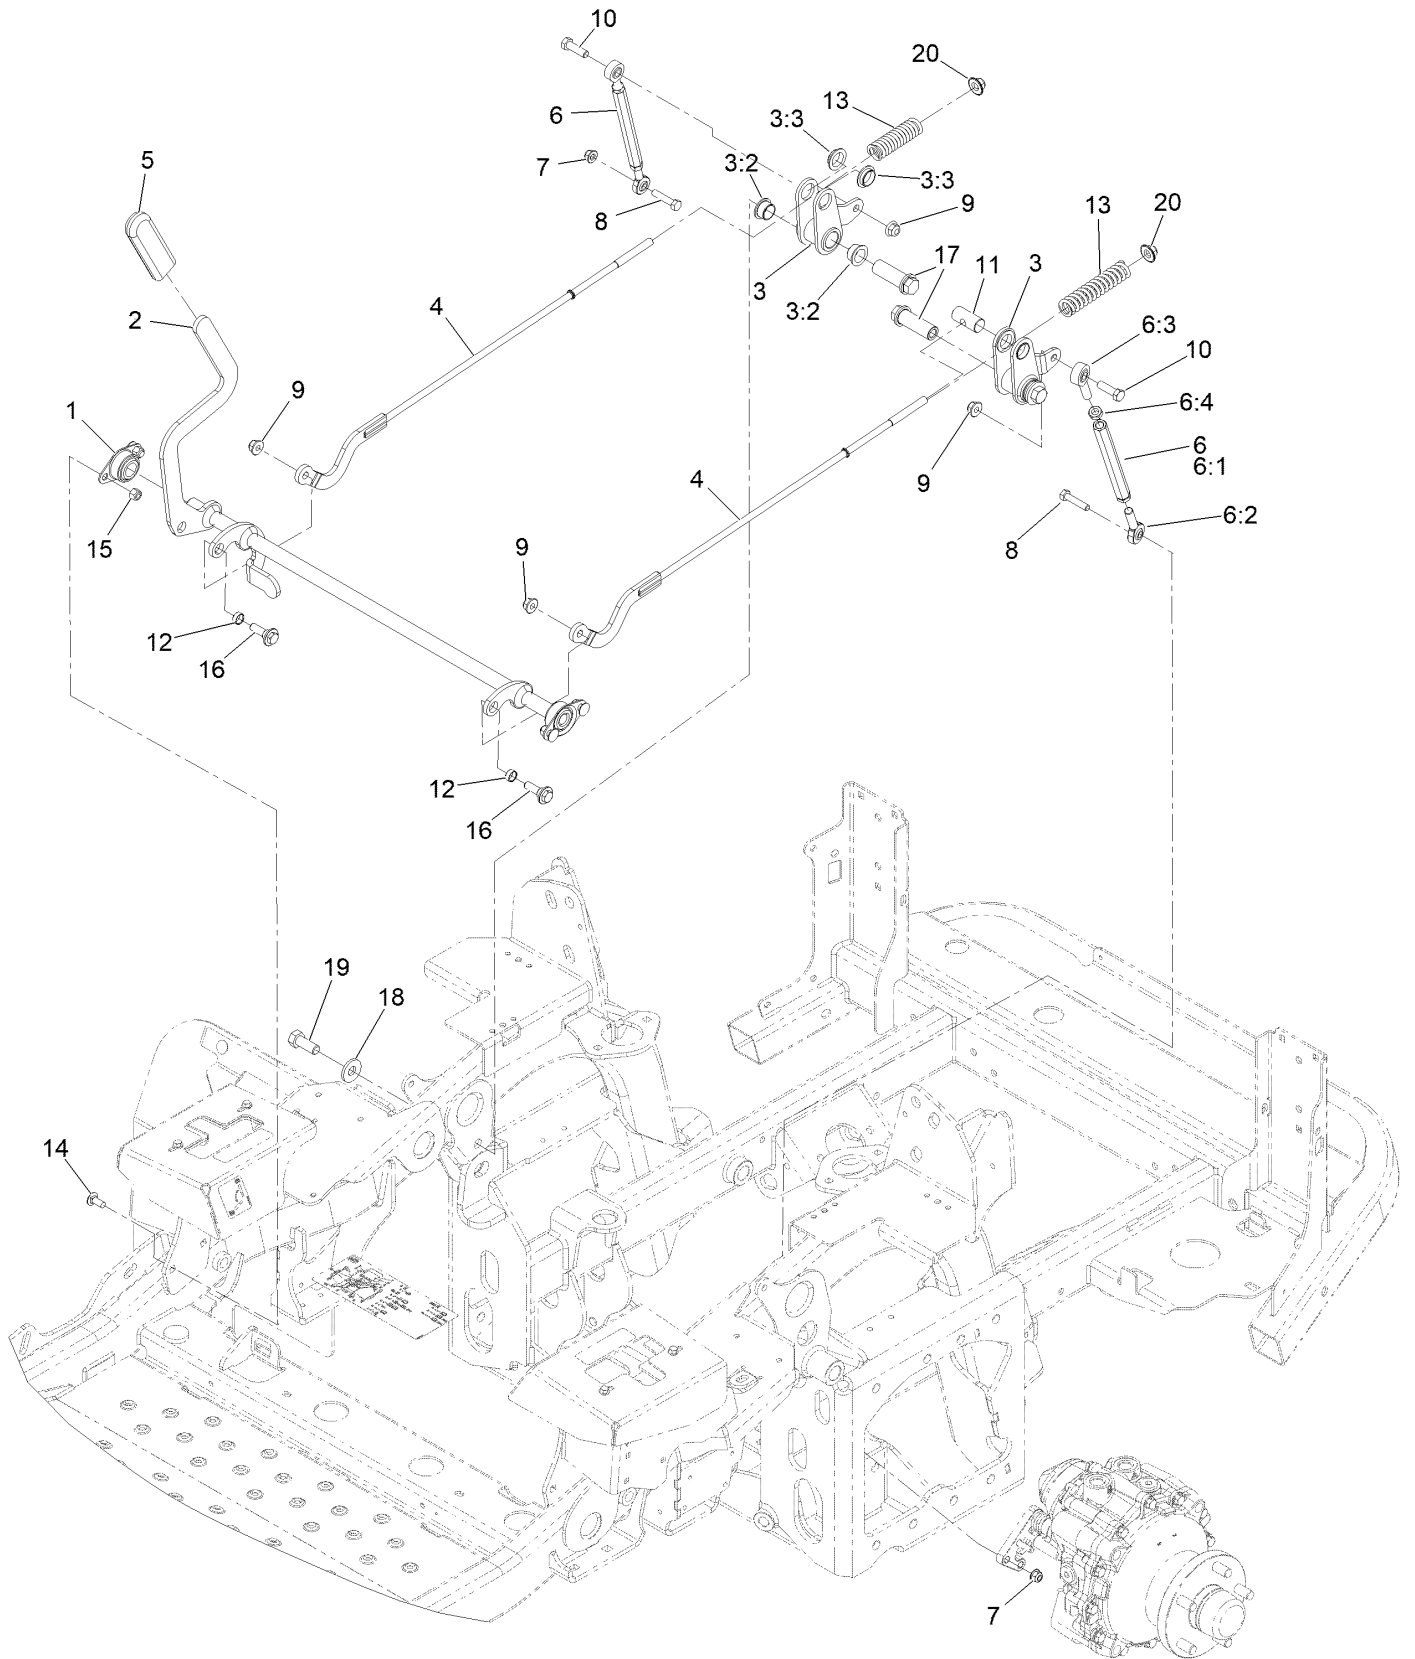

Parking Brake Assembly

Parking Brake Assembly (continued)

<i>Ref.</i>	<i>Part Number</i>	<i>Qty.</i>	<i>Description</i>	<i>Ref.</i>	<i>Part Number</i>	<i>Qty.</i>	<i>Description</i>
1	1-633102	2	Bearing-Flange, Side	8	322-7	2	Screw-HH
2	142-4901	1	Shaft-Brake	9	104-8301	4	Nut-HF, NI
3	126-3010	2	Brake Bellcrank ASM	10	323-7	2	Screw-HH
3:2	109-8054	2	Bushing-Flange	11	1-633144	2	Pin-Trunion
3:3	135-2840	2	Bushing-Flange	12	133-5109	2	Bearing-Sleeve
4	142-4897	2	Link-Brake, Upper	13	109-2230	2	Spring-Compression
5	1-633268	1	Grip-Lever	14	3230-23	4	Bolt-CARR
6	126-9171	2	Turnbuckle ASM	15	3296-29	4	Nut-Lock, NI
6:1	126-9172	1	Turnbuckle	16	614672	2	Screw-Shoulder, HWH
6:2	126-9302	1	Bearing-End, LH Rod	17	109-5891	2	Hub-Threaded
6:3	1-613204	1	Balljoint	18	1-513435	2	Washer-Spring
6:4	3220-3	1	Nut-HJ	19	325-5	2	Screw-HH
7	104-8300	2	Nut-HF, NI	20	109-6658	2	Nut-Flange, NI