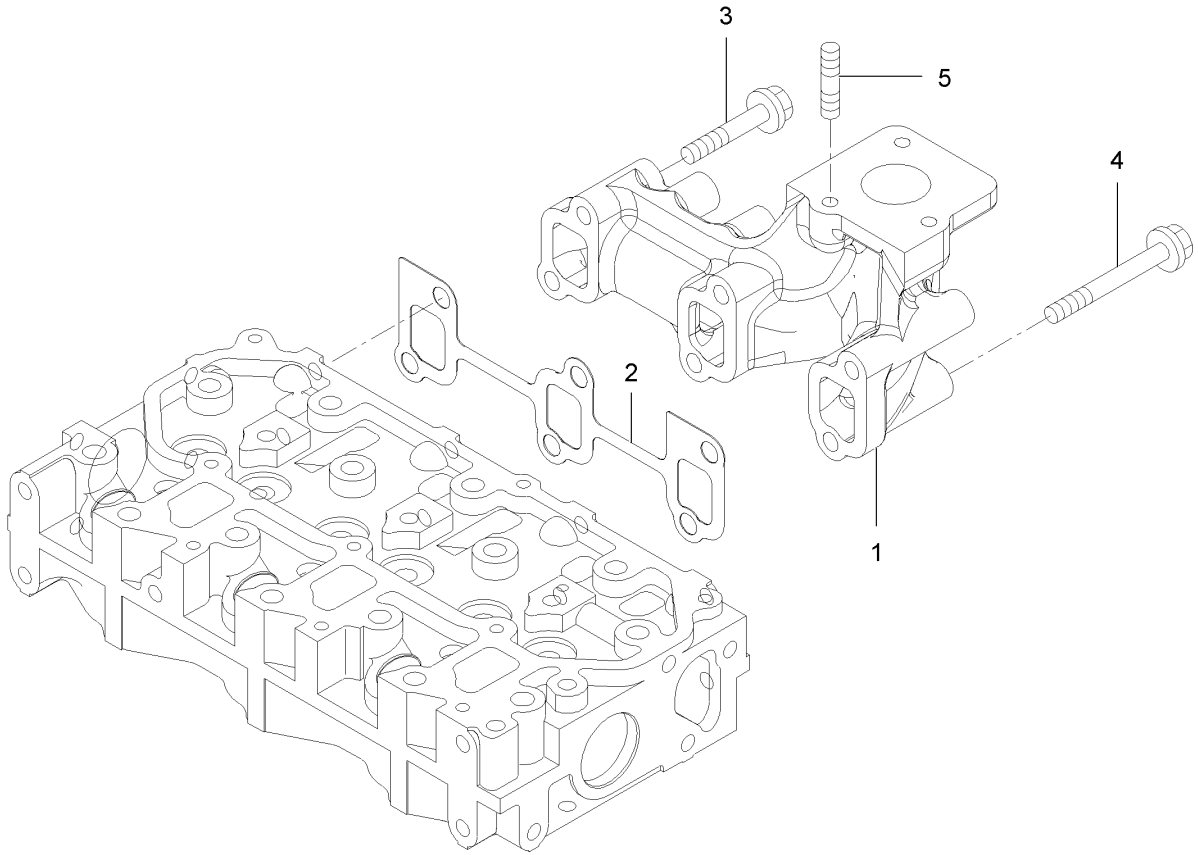

Exhaust Manifold Assembly

Exhaust Manifold Assembly (continued)

<i>Ref.</i>	<i>Part Number</i>	<i>Qty.</i>	<i>Description</i>	<i>Ref.</i>	<i>Part Number</i>	<i>Qty.</i>	<i>Description</i>
1	135-4106	1	Manifold-Exhaust	4	133-6606	3	Bolt
2	135-4107	1	Gasket-Manifold, Exhaust	5	125-7043	3	Stud
3	133-6714	3	Bolt