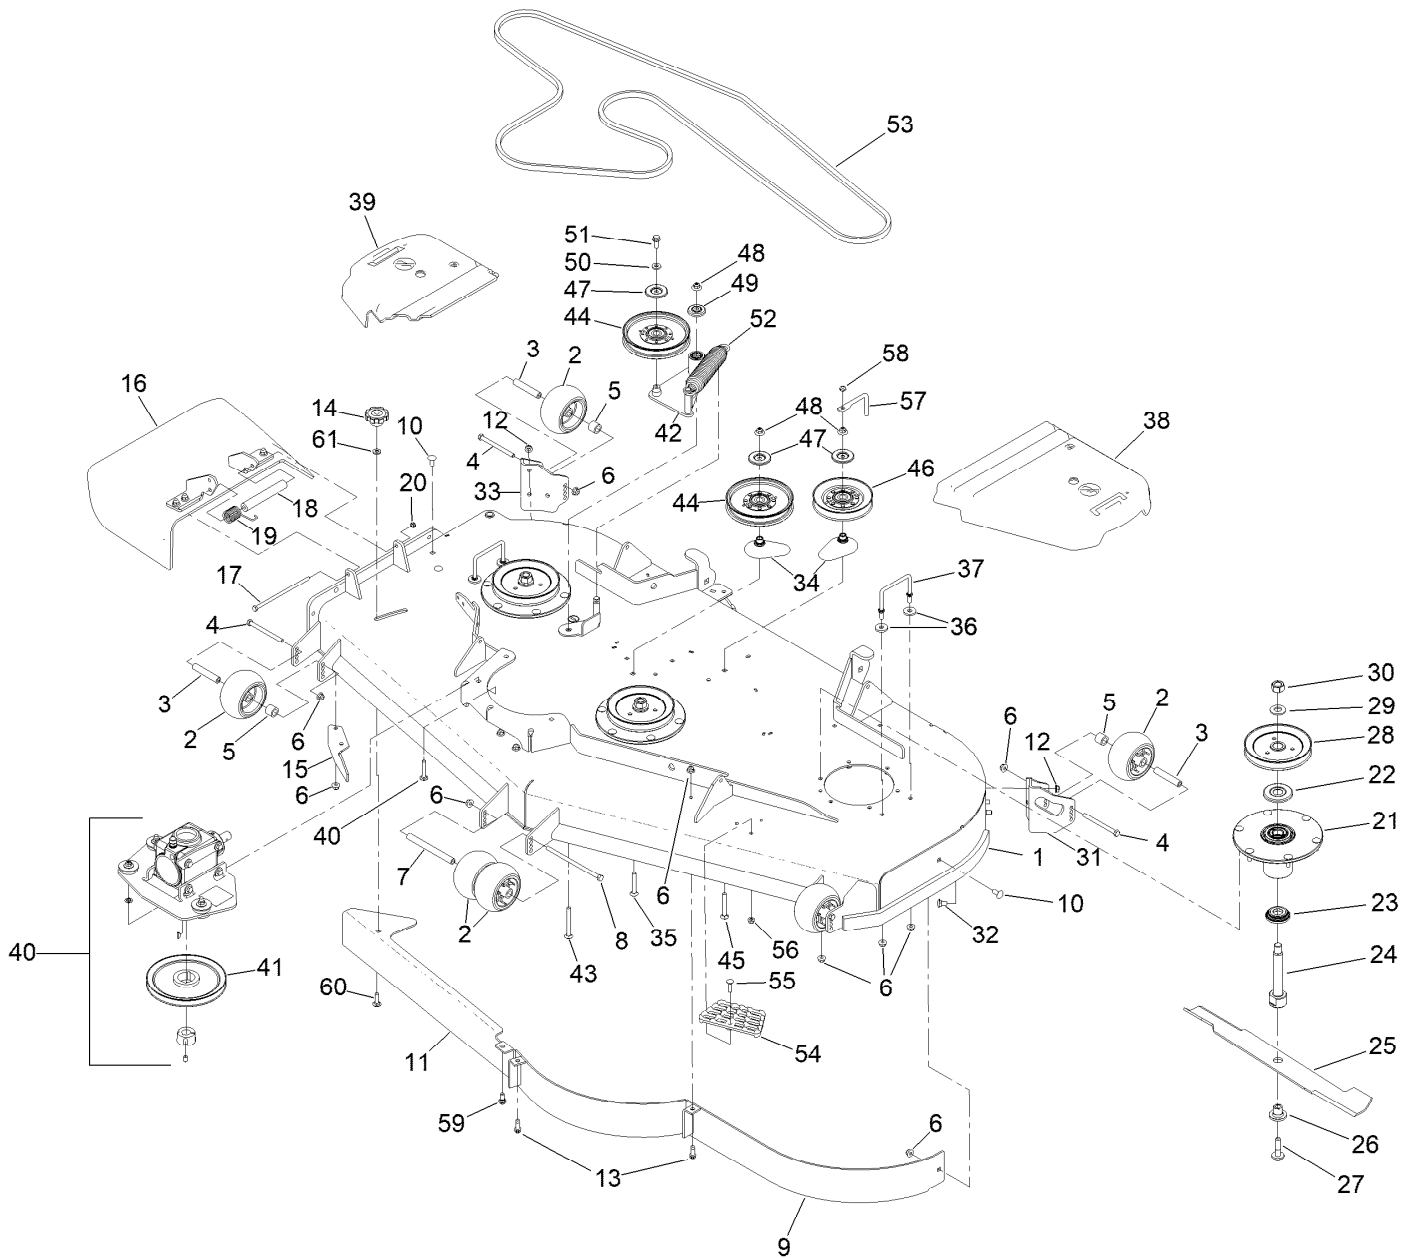

Deck Assembly

Deck Assembly (continued)

<i>Ref.</i>	<i>Part Number</i>	<i>Qty.</i>	<i>Description</i>	<i>Ref.</i>	<i>Part Number</i>	<i>Qty.</i>	<i>Description</i>
1	140-0960	1	Deck Decal ASM	32	3231-1	6	Screw-CARR
2	1-603299	6	Roller-Scalp, Anti	33	106-7355-01	1	Mount-Wheel, RH
3	98-7912	4	Tube-Spanner	34	109-2872	2	Spacer-Pulley
4	323-23	4	Screw-HH	35	3231-44	1	Screw-CARR
5	98-7913	4	Tube-Spacer	36	1-373034	4	Washer
6	104-8301	33	Nut-HF, NI	37	109-6982	2	Wireform-Cover
7	98-5967	1	Spacer-Wheel	38	109-6938	1	Cover-Belt, LH
8	108-5388	1	Screw-HH	39	126-3527	1	Shield-Belt
9	114-5843-01	1	Baffle	40		1	Gearbox ASM ●
10	3231-27	3	Screw-CARR	41	107-4767	1	Pulley
11	138-6051-01	1	Plate-Baffle	42	126-2585	1	Idler Arm ASM
12	3290-357	6	Nut-HSF	43	116-1502	1	Bolt-Shoulder, Carriage
13	92-1624	2	Screw-HWH Thd Form	44	126-7685	2	Idler-Pulley
14	109-1092	1	Knob	45	3231-9	1	Screw-CARR
15	106-3216-01	1	Baffle-Discharge	46	126-8766	1	Idler V
16	108-2792	1	Rubber Deflector ASM	47	126-8043	3	Shield-Dust
17	322-50	1	Screw-HH	48	109-6658	3	Nut-Flange, NI
18	105-4622	1	Spacer	49	103-2916	1	Guard-Top
19	108-4052	1	Spring-Torsion	50	43-0940	1	Spacer
20	3296-47	1	Nut-Lock,NI	51	3234-11	1	Screw-HHF
21	137-9780	3	Spindle ASM	52	116-6317	1	Spring-Extension
22	103-1330	3	Guard-Bearing, Top	53	126-6856	1	Belt-V
23	137-9784	3	Guard-Bottom	54	126-4781-03	1	Step-Deck
24	138-6045	3	Shaft-Spindle	55	3230-3	1	Screw-CARR
25	140-1238	3	Blade	56	104-8300	1	Nut-HF, NI
26	137-9787	3	Bushing-Hex	57	135-0362	1	Guide-Belt
27	109-9220	3	Screw-Sems	58	3296-59	1	Nut-Lock, NI
28	138-6058	3	Sheave-Blade Drive 6.50	59	94-7582	1	Bolt-Shoulder
29	103-2802	3	Washer	60	3231-25	1	Bolt-CARR
30	116-7306	3	Nut-Hex	61	100-4852	1	Washer-Hardened
31	106-7354-01	1	Mount-Wheel, LH				

● Not serviced separately