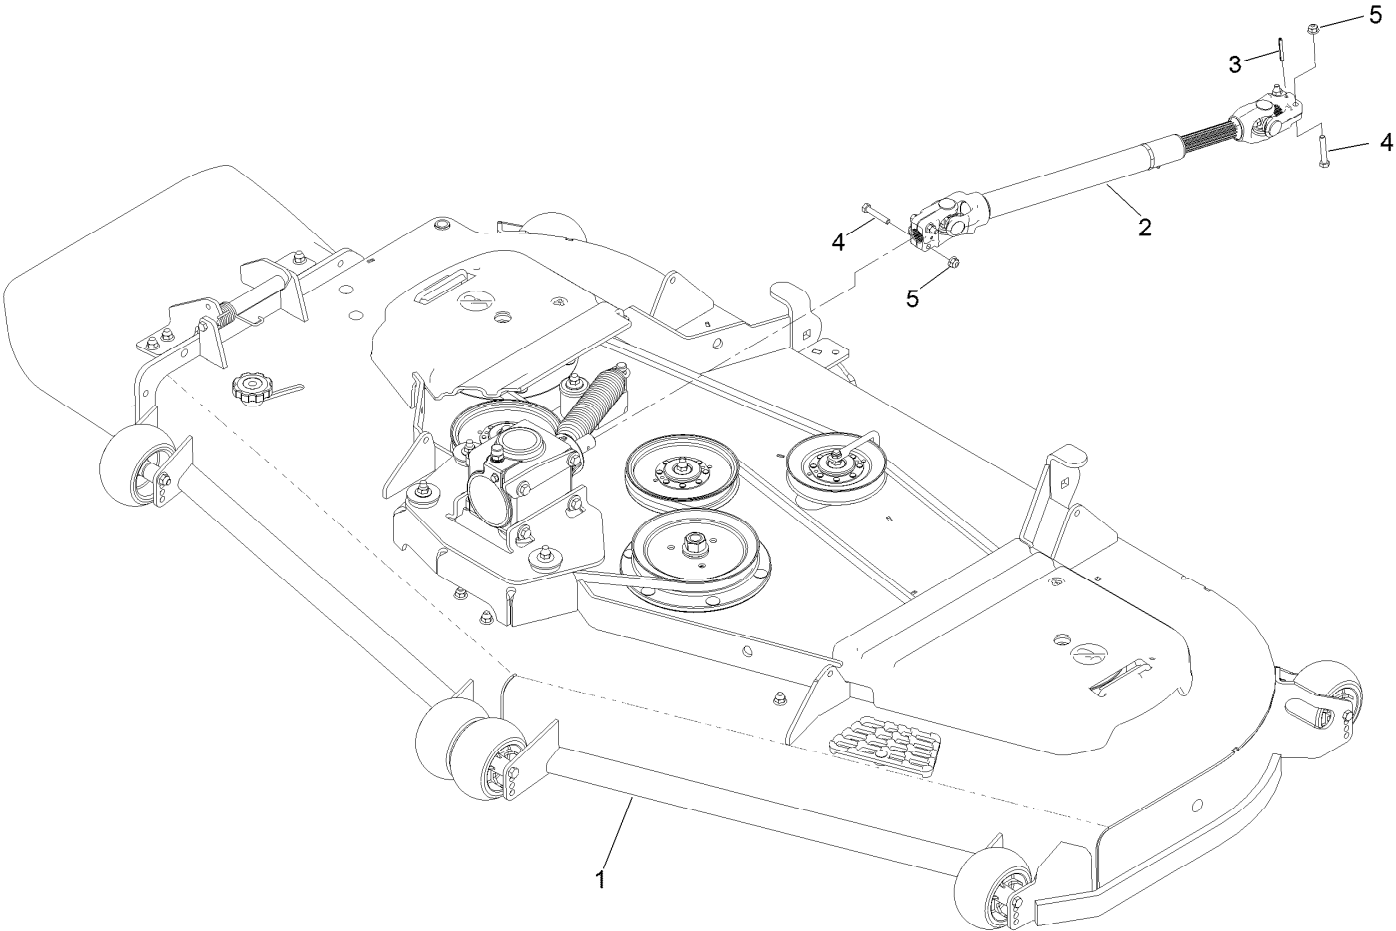

Deck and Driveshaft Assembly

Deck and Driveshaft Assembly (continued)

<i>Ref.</i>	<i>Part Number</i>	<i>Qty.</i>	<i>Description</i>	<i>Ref.</i>	<i>Part Number</i>	<i>Qty.</i>	<i>Description</i>
1		1	Deck ASM-72Tf●	4	322-9	4	Screw-HH
2	110-3575	1	Driveshaft ASM	5	104-8300	4	Nut-HF, NI
3	32121-34	2	Pin-Roll				

● Not serviced separately