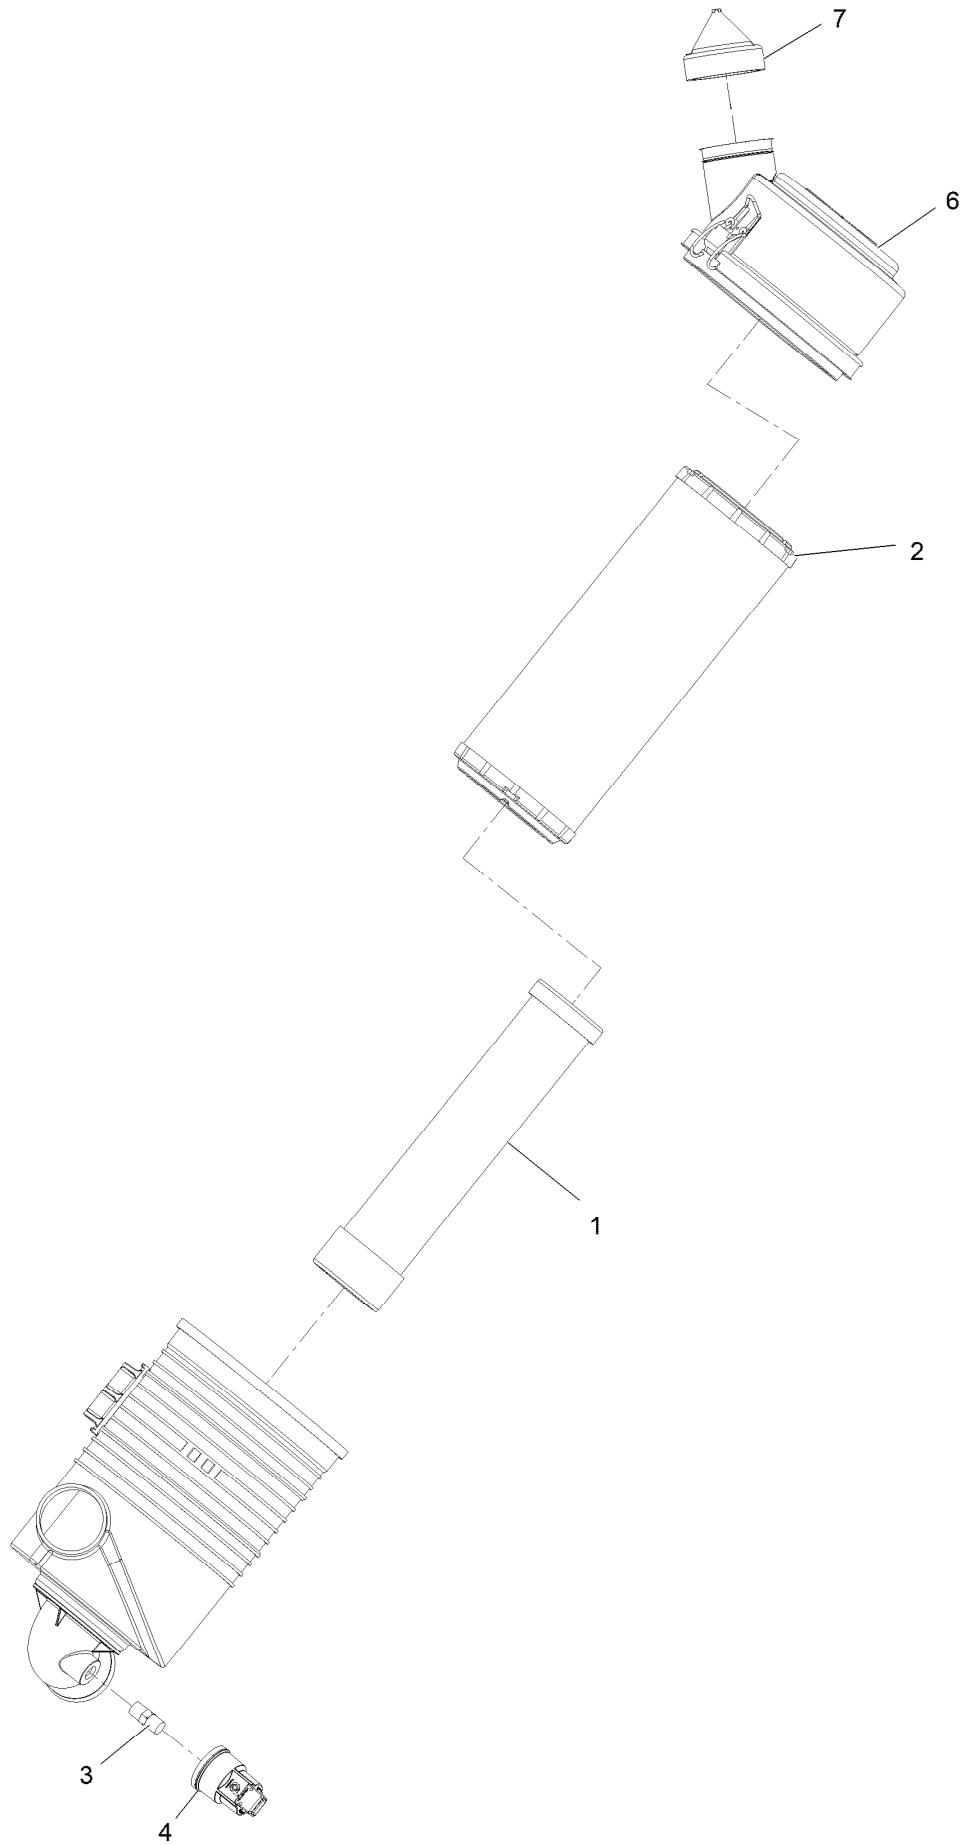

HDAC Assembly No. 142-3554

HDAC Assembly No. 142-3554 (continued)

<i>Ref.</i>	<i>Part Number</i>	<i>Qty.</i>	<i>Description</i>
1	103-1326	1	Filter, Safety Air
2	108-3810	1	Filter-Air
3	94-1416	1	Adapter-Indicator

<i>Ref.</i>	<i>Part Number</i>	<i>Qty.</i>	<i>Description</i>
4	126-7651	1	Indicator-Mini
6	98-9771	1	Cover ASM
7	AUA189052	1	Valve-Dust-Air Cleaner