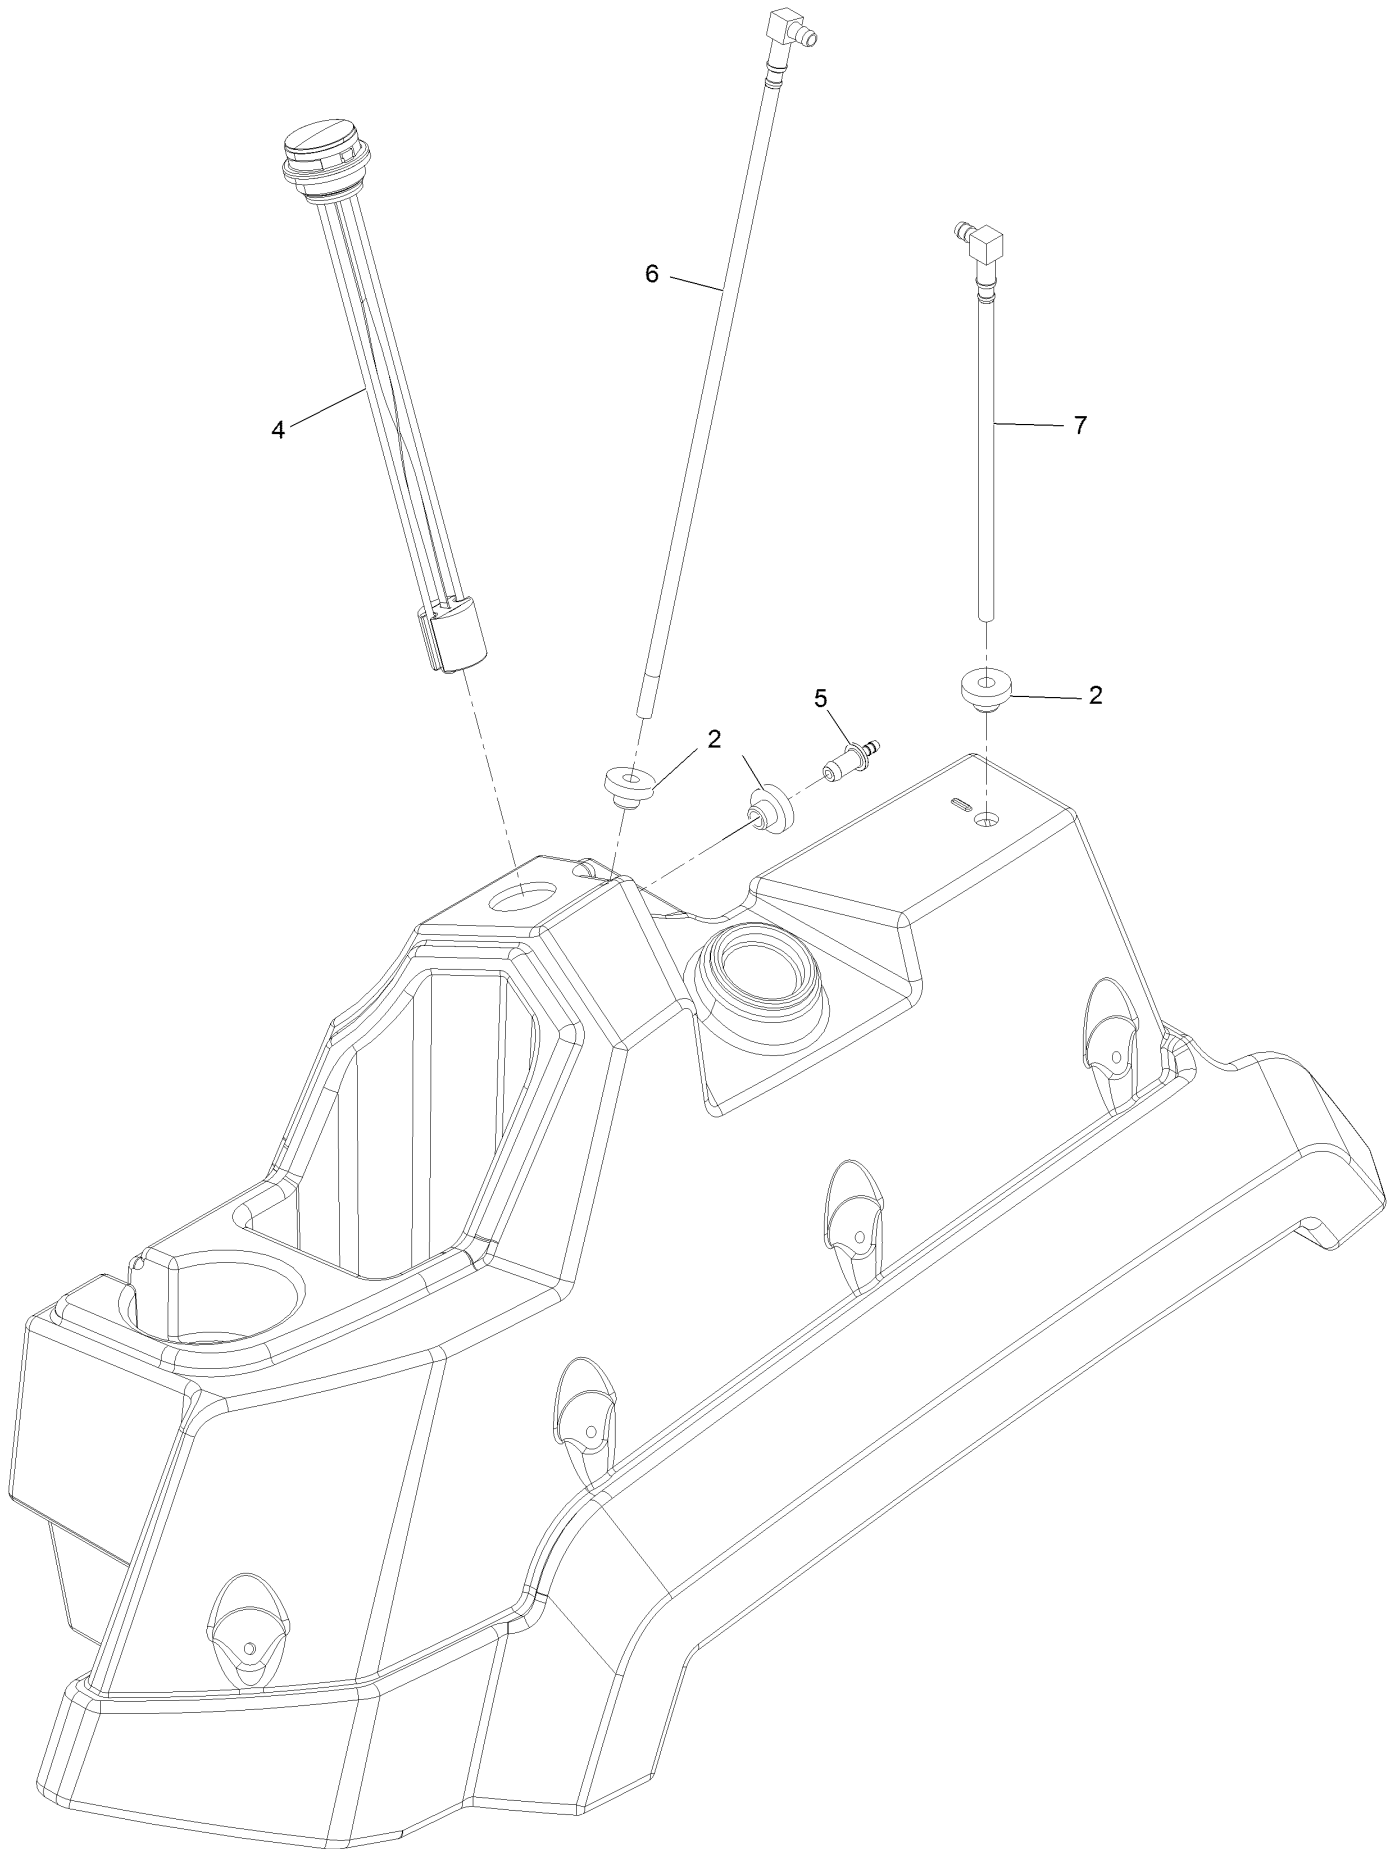

LH Fuel Tank Assembly 126-8652

LH Fuel Tank Assembly 126-8652 (continued)

<i>Ref.</i>	<i>Part Number</i>	<i>Qty.</i>	<i>Description</i>	<i>Ref.</i>	<i>Part Number</i>	<i>Qty.</i>	<i>Description</i>
2	46-6560	3	Bushing	6	126-8647	1	Pick-Up-Fuel
4	126-8660	1	Gauge-Fuel	7	126-8649	1	Return-Fuel
5	116-4630	1	Fitting-Orifice, Straight