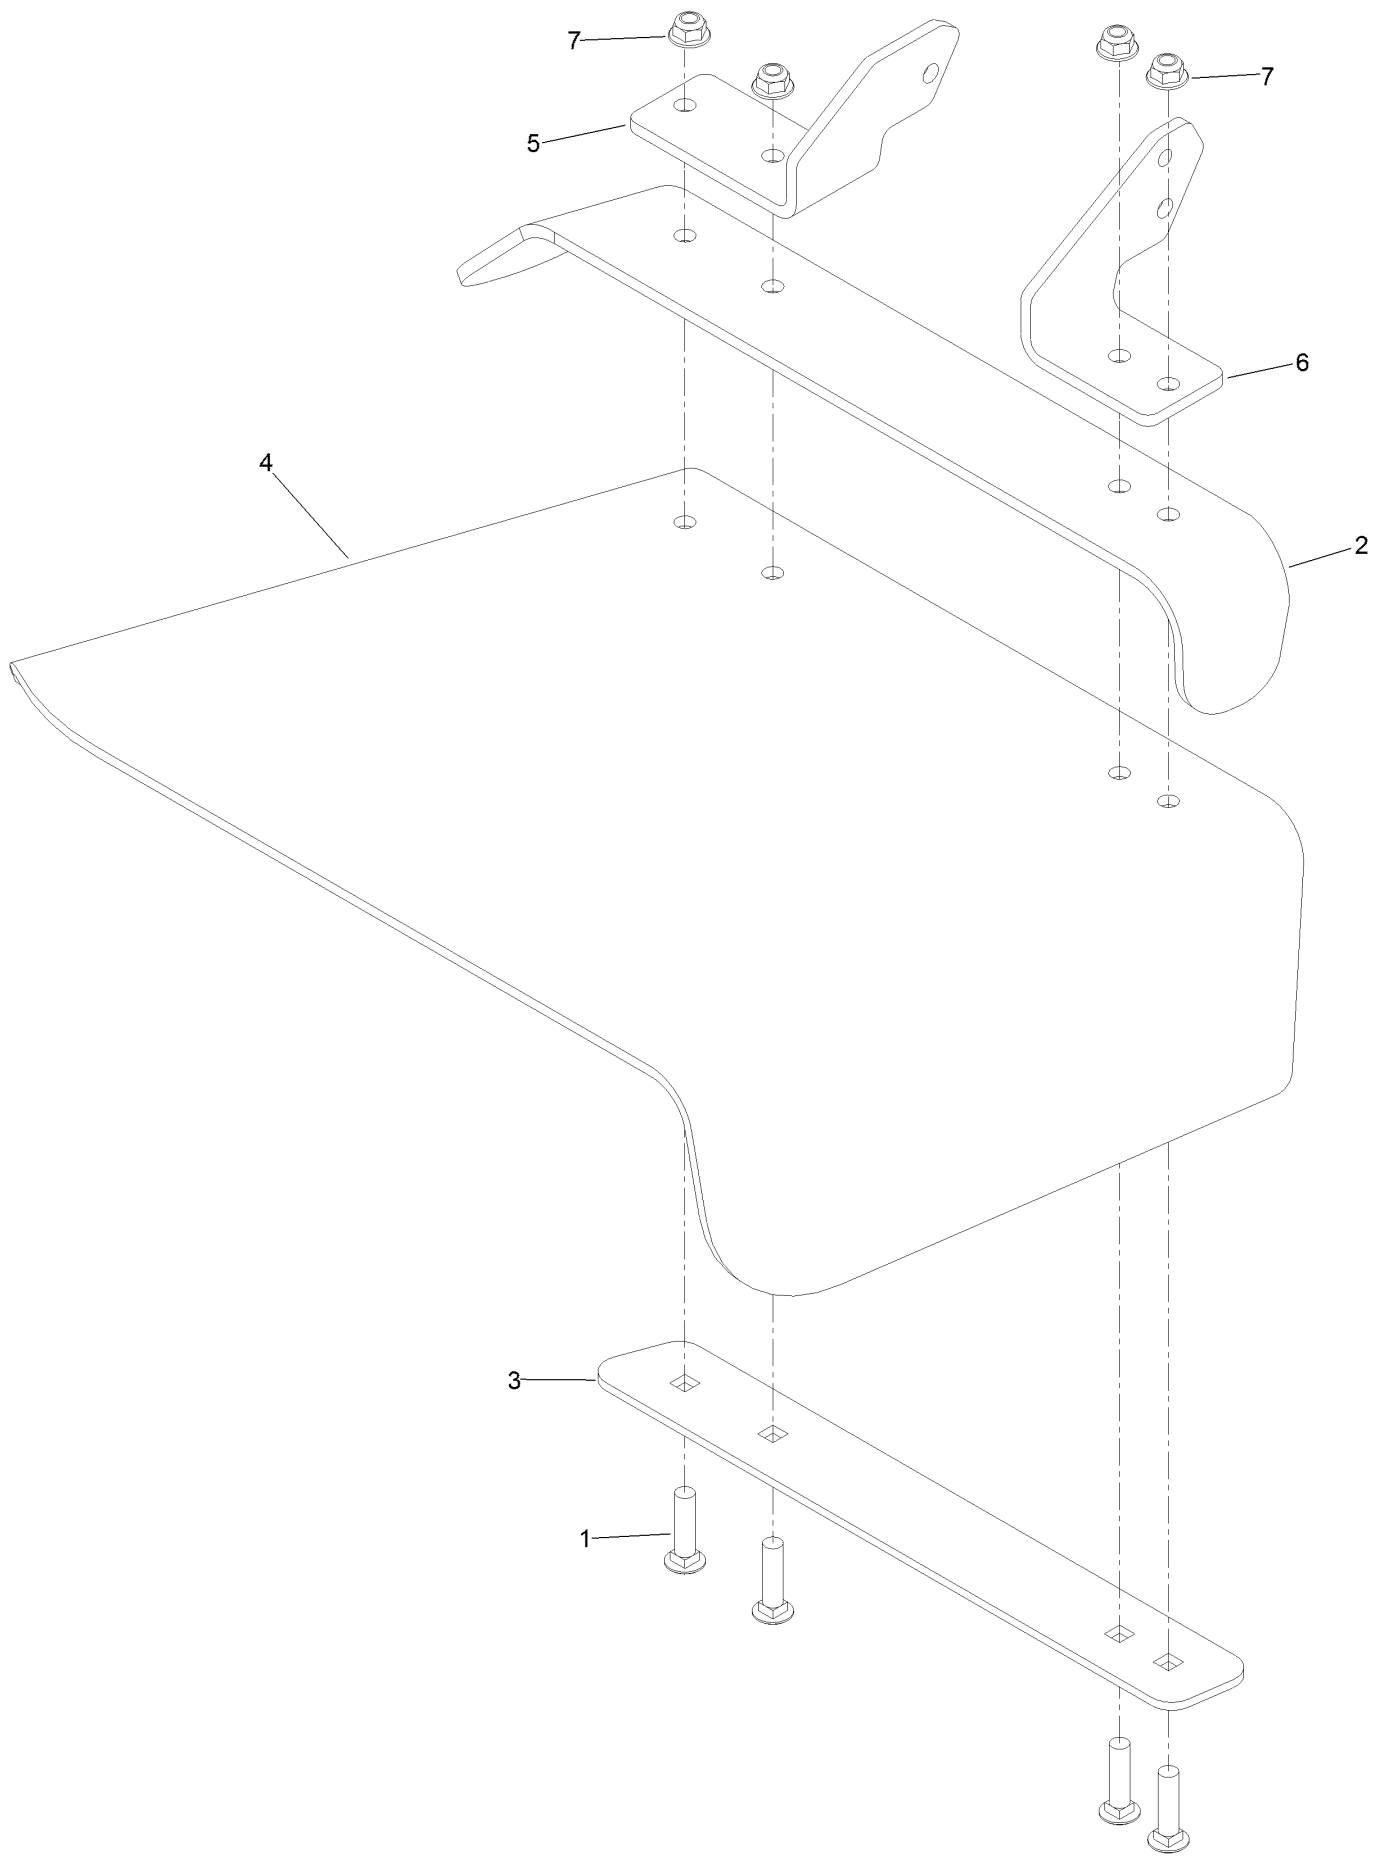

Rubber Deflector Assembly No. 108-2792

Rubber Deflector Assembly No. 108-2792 (continued)

<i>Ref.</i>	<i>Part Number</i>	<i>Qty.</i>	<i>Description</i>	<i>Ref.</i>	<i>Part Number</i>	<i>Qty.</i>	<i>Description</i>
1	3231-4	4	Screw-CARR	5	108-4059-01	1	Plate-Hinge, Rear
2	106-3246-01	1	Deflector	6	106-3253-01	1	Plate-Hinge, Front
3	106-3248-03	1	Strap-Discharge	7	104-8301	4	Nut-HF, NI
4	108-5029	1	Deflector-Rubber