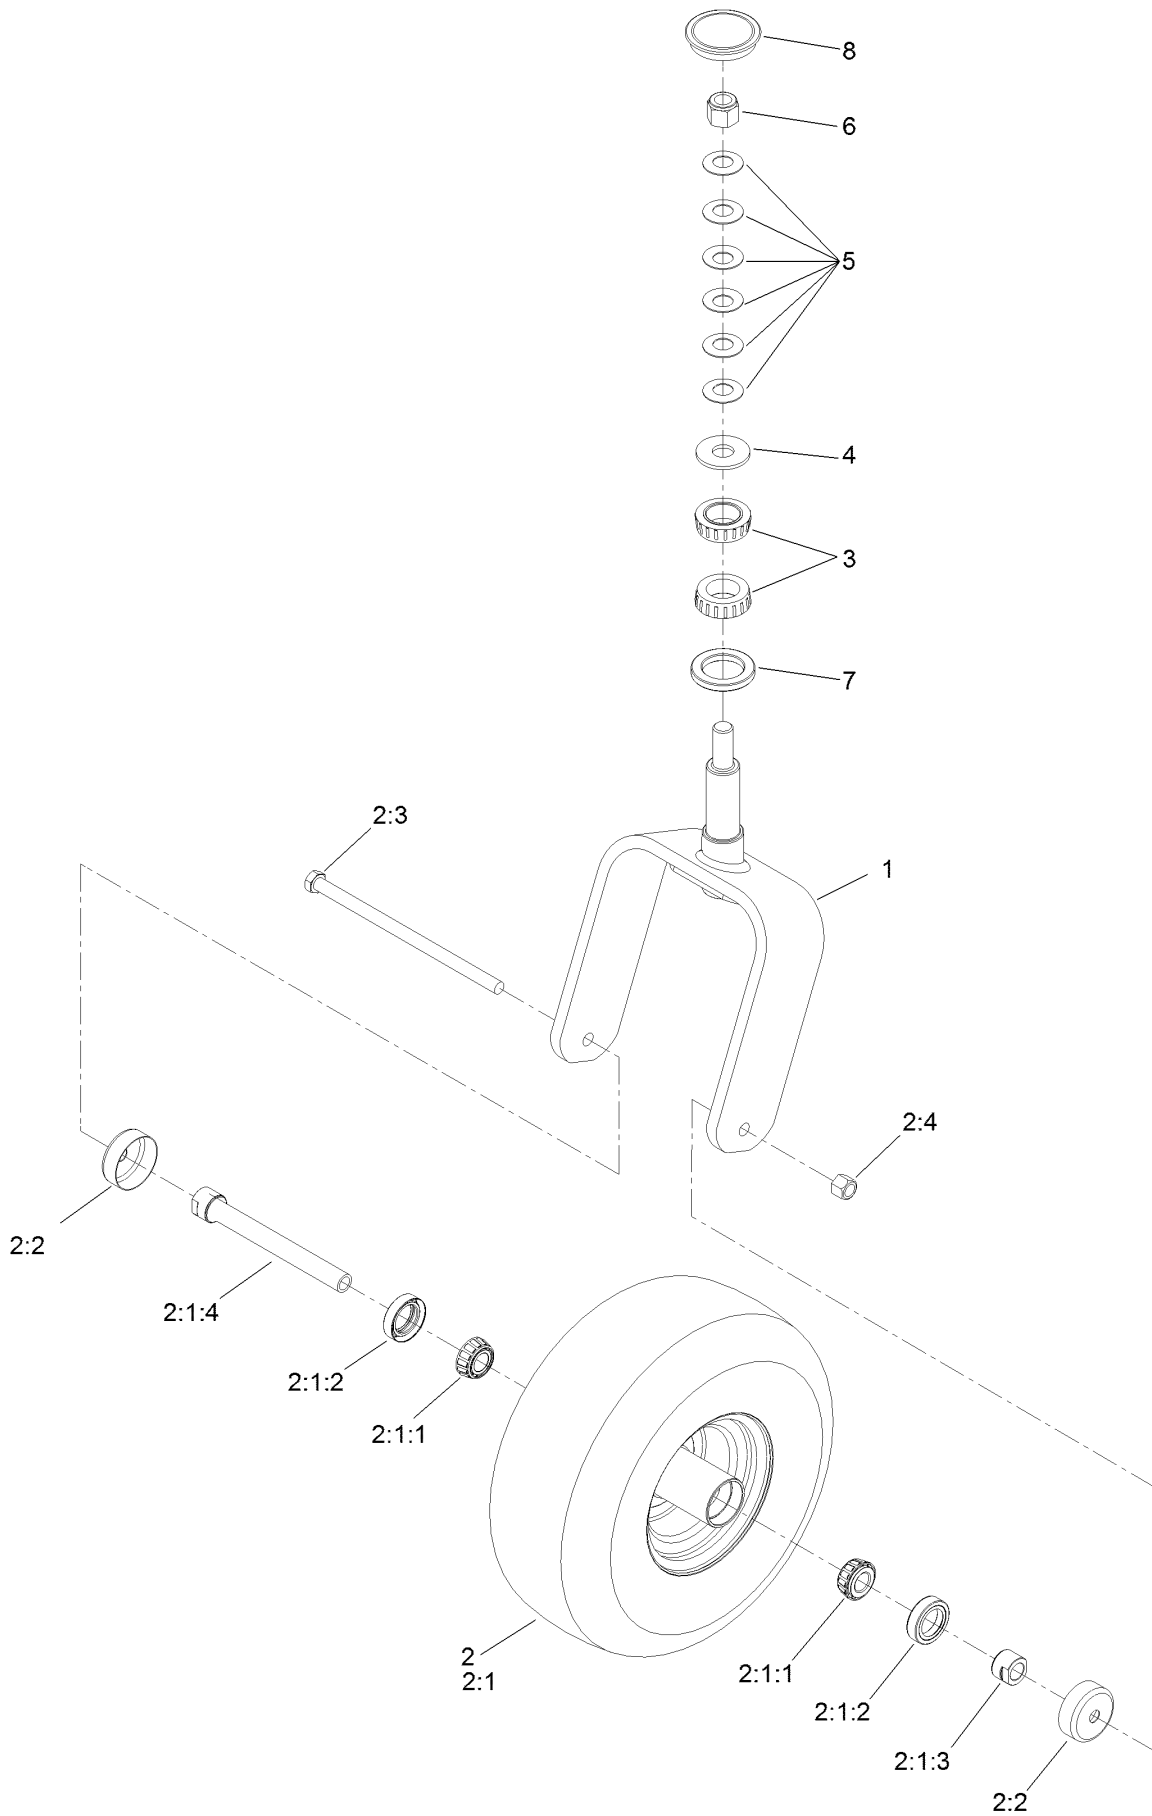

For example, a wheel assembly might be identified by reference number 6, the tire by 6:1, the valve by 6:2, and the wheel by 6:3. When you order the assembly identified by reference number 6, you receive all parts identified by reference numbers 6:1, 6:2, and 6:3. However, you may also order any part individually. Reference numbers of this type appear in illustration and in parts lists.

Roll-Over Protection System Assembly No. 135-5927

Roll-Over Protection System Assembly No. 135-5927 (continued)

<i>Ref.</i>	<i>Part Number</i>	<i>Qty.</i>	<i>Description</i>	<i>Ref.</i>	<i>Part Number</i>	<i>Qty.</i>	<i>Description</i>
1		1	Lower-ROPS, RH ●	7	3233-10	2	Screw-CARR
2		1	Lower-ROPS, LH ●	8	109-9505	4	Washer-Spring
3	109-6653	2	Spacer	9	325-35	4	Screw-HH
4	126-7085	1	ROPS Upper ASM	10	116-0960	2	Spacer
4:2	107-3069	1	Decal-Warning	11	110-5696	2	Spring-Leaf
5	116-0104	2	Pin-Spring	12	3290-412	4	Rivet-Blind
6	99-5107	6	Nut-Lock				

● Not serviced separately

Caster Wheel Assembly

Caster Wheel Assembly (continued)

<i>Ref.</i>	<i>Part Number</i>	<i>Qty.</i>	<i>Description</i>	<i>Ref.</i>	<i>Part Number</i>	<i>Qty.</i>	<i>Description</i>
1	126-8601-01	1	Fork-Caster	2:3	325-39	1	Screw-HH
2	126-9344	1	Wheel And Tire ASM	2:4	3296-23	1	Nut-Lock, NI
2:1		1	Tire And Wheel ASM ●	3	103-9028	2	Bearing-Roller, Cone Taper
2:1:1	1-633585	2	Bearing-Cone, Taper	4	3256-8	1	Washer-Flat
2:1:2	103-0063	2	Seal-Caster	5	1-633508	6	Washer-Bellville
2:1:3	103-3051	1	Spacer-Nut	6	3296-51	1	Nut-Lock, NI
2:1:4	126-5361	1	Axle Caster ASM	7	135-0355	1	Seal-Grease
2:2	103-2768	2	Guard-Seal	8	126-9369	1	Cap-Grease