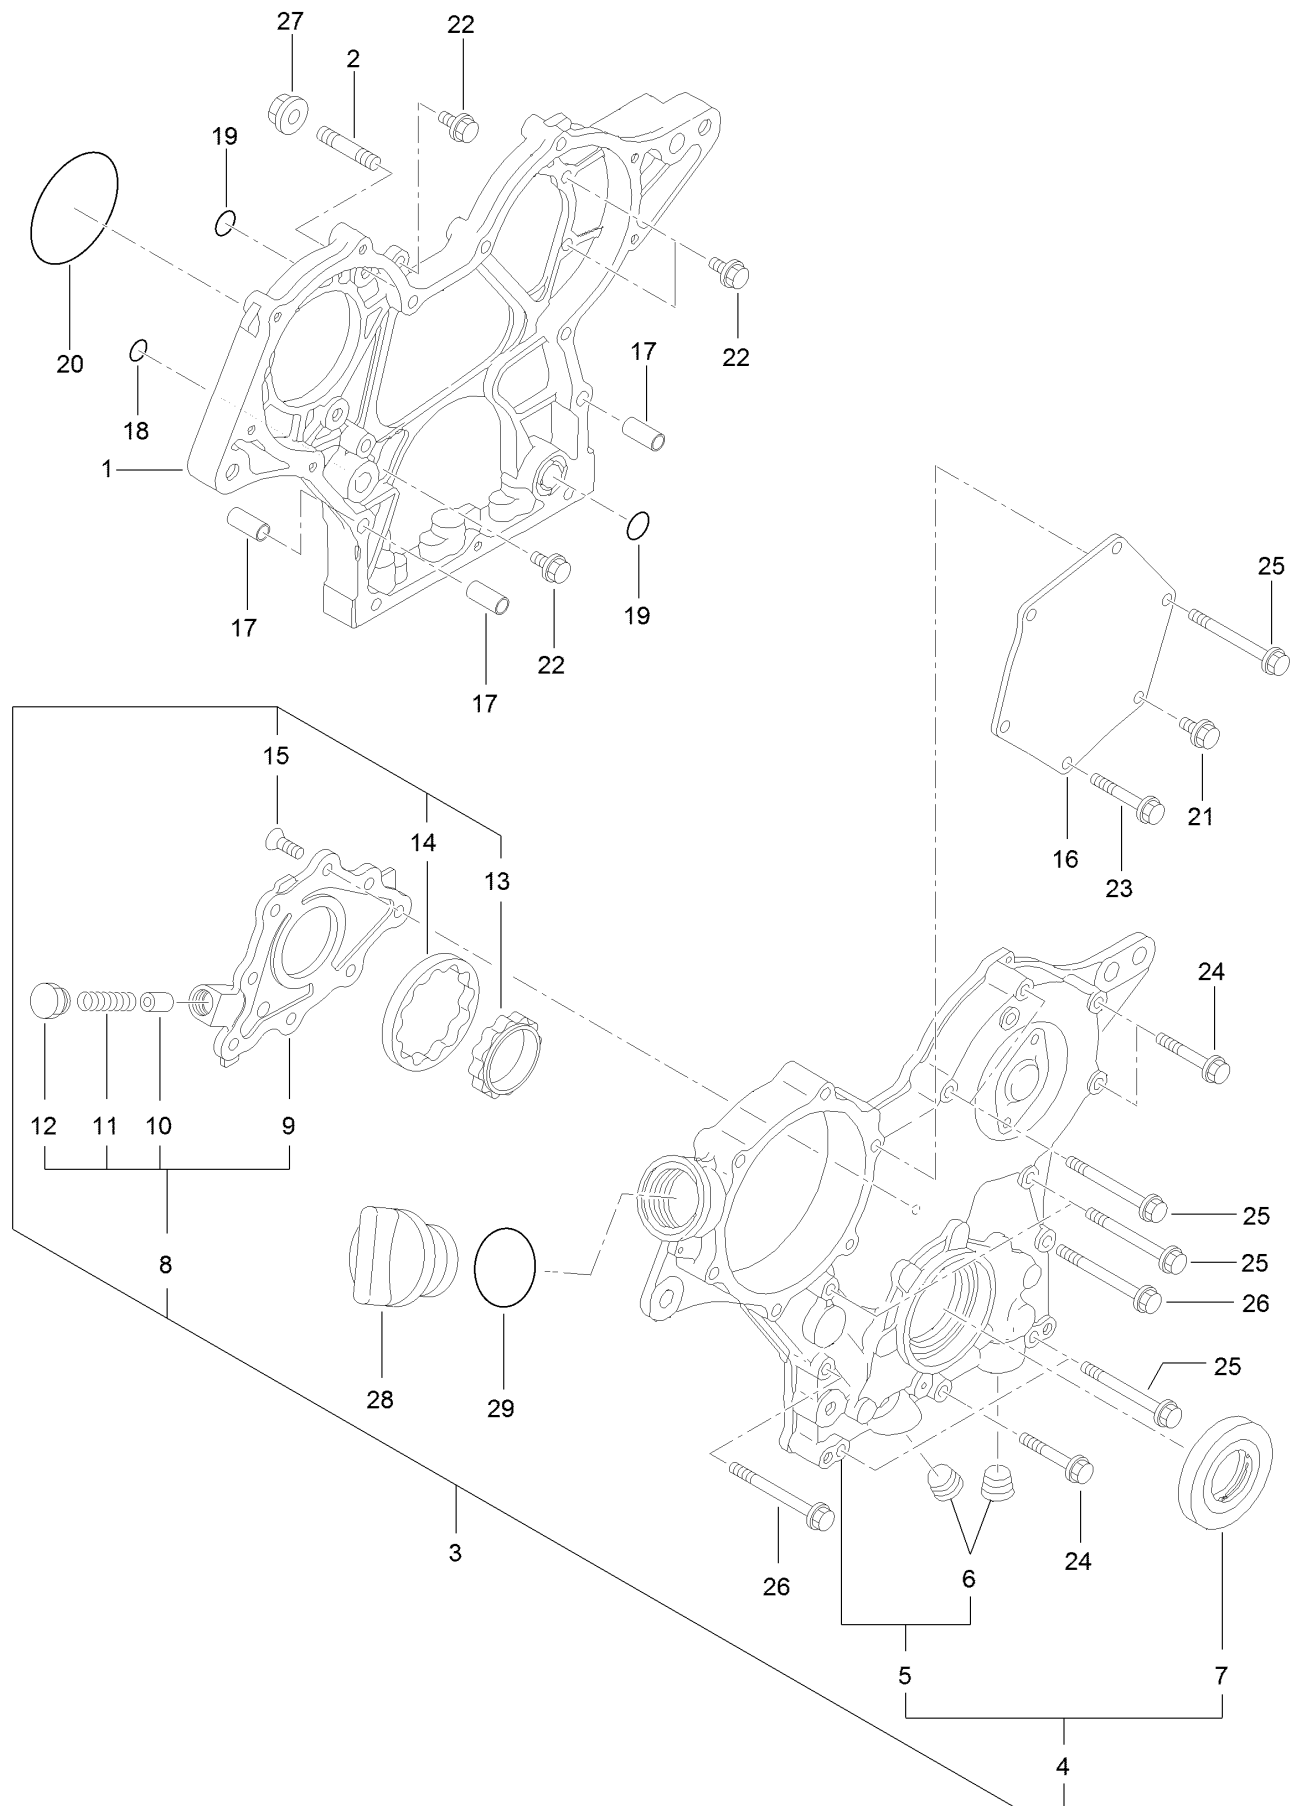

Gear Housing Assembly

Gear Housing Assembly (continued)

<i>Ref.</i>	<i>Part Number</i>	<i>Qty.</i>	<i>Description</i>	<i>Ref.</i>	<i>Part Number</i>	<i>Qty.</i>	<i>Description</i>
1	135-4042	1	Case-Gear	16	135-4056	1	Cover-Pump
2	135-4043	3	Bolt-Stud	17	135-4057	4	Dowel-Pipe
3	135-4044	1	Gear Case Cover ASM	18	127-2973	1	O-Ring
4	135-4045	1	Gear Case Cover ASM	19	135-4058	3	O-Ring
5	135-4046	1	Cover-Case, Gear	20	125-6957	1	O-Ring
6	133-6798	2	Plug	21	125-7206	1	Bolt
7	135-4047	1	Seal-Oil	22	125-7208	4	Bolt
8	135-4048	1	Cover ASM	23	125-7211	4	Bolt
9	135-4049	1	Cover-Pump	24	125-7211	3	Bolt
10	135-4050	1	Valve-Relief	25	135-4059	7	Bolt
11	135-4051	1	Spring	26	136-8257	2	Bolt
12	135-4052	1	Plug	27	125-7229	3	Nut
13	135-4053	1	Rotor-Inner	28	125-6972	1	Cover-Filler
14	135-4054	1	Rotor-Outer	29	125-7197	1	O-Ring
15	135-4055	8	Screw