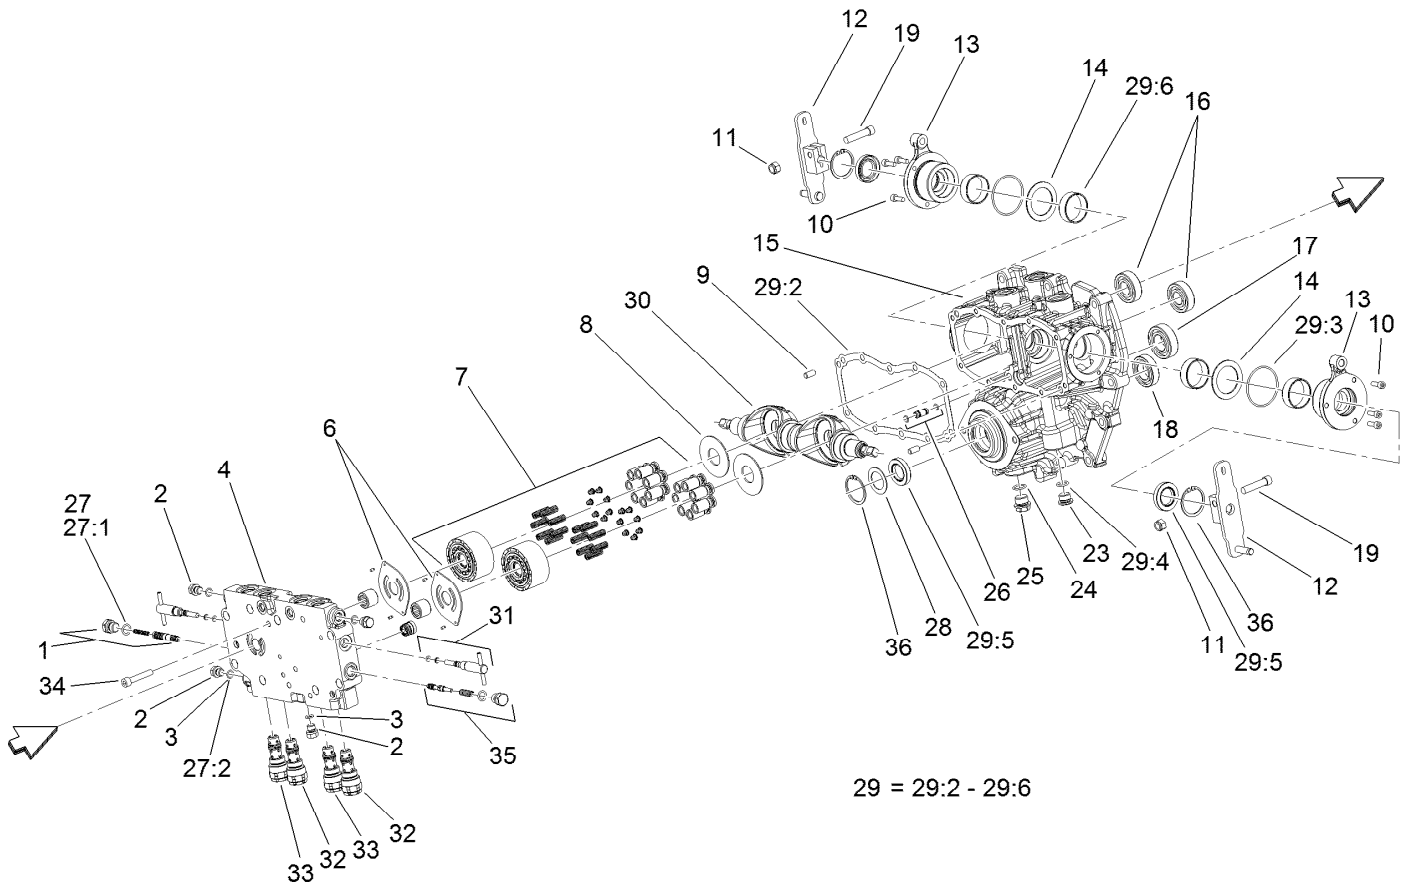

Transmission Assembly (cont.)

Center Section Assembly

Transmission Assembly (cont.) Center Section Assembly (continued)

<i>Ref.</i>	<i>Part Number</i>	<i>Qty.</i>	<i>Description</i>	<i>Ref.</i>	<i>Part Number</i>	<i>Qty.</i>	<i>Description</i>
1	107-0807	1	Valve-Flushing, RH	25	107-0867	1	Plug
2	107-0857	6	Plug	26	107-0812	1	Pipe
3	107-0817	6	O Ring-Plug	27	107-0852	1	Center Case Seal Kit
4	121-3377	1	Center Case, Complete	27:1	93-0418	2	O-Ring
6	107-0805	2	Plate-Valve	27:2	107-0817	6	O Ring-Plug
7	107-0824	2	Cylinder Block ASM	28	107-0813	1	Spacer
8	107-0830	2	Plate-Thrust	29	107-0853	1	Pump Housing Seal Kit
9	92-0765	4	Pin-Parallel	29:2	107-0810	1	Gasket-Case, Center
10	107-0859	6	Bolt	29:3	107-0817	2	O Ring-Plug
11	120-6681	2	U-Nut	29:4	104-3298	1	Packing
12	120-6680	2	Arm-Control	29:5	107-0814	3	Seal
13	107-0832	2	Side Cover ASM	29:6	107-0825	4	Ring-Seal
14	107-0829	2	Washer	30	120-6679	2	Plate-Swash
15	120-5151	1	Pump Housing ASM	31	107-0808	2	Valve-Bypass
16	107-0826	2	Bearing	32	107-0804	2	Valve-Rear
17	107-0821	1	Bearing	33	107-0803	2	Valve-Front
18	107-0838	1	Bearing	34	107-0863	8	Bolt
19	120-6682	2	Bolt	35	107-0806	1	Valve-Flushing, LH
23	107-0861	1	Plug-NPTF	36	92-0757	2	Ring-Snap
24	237-79	1	O-Ring