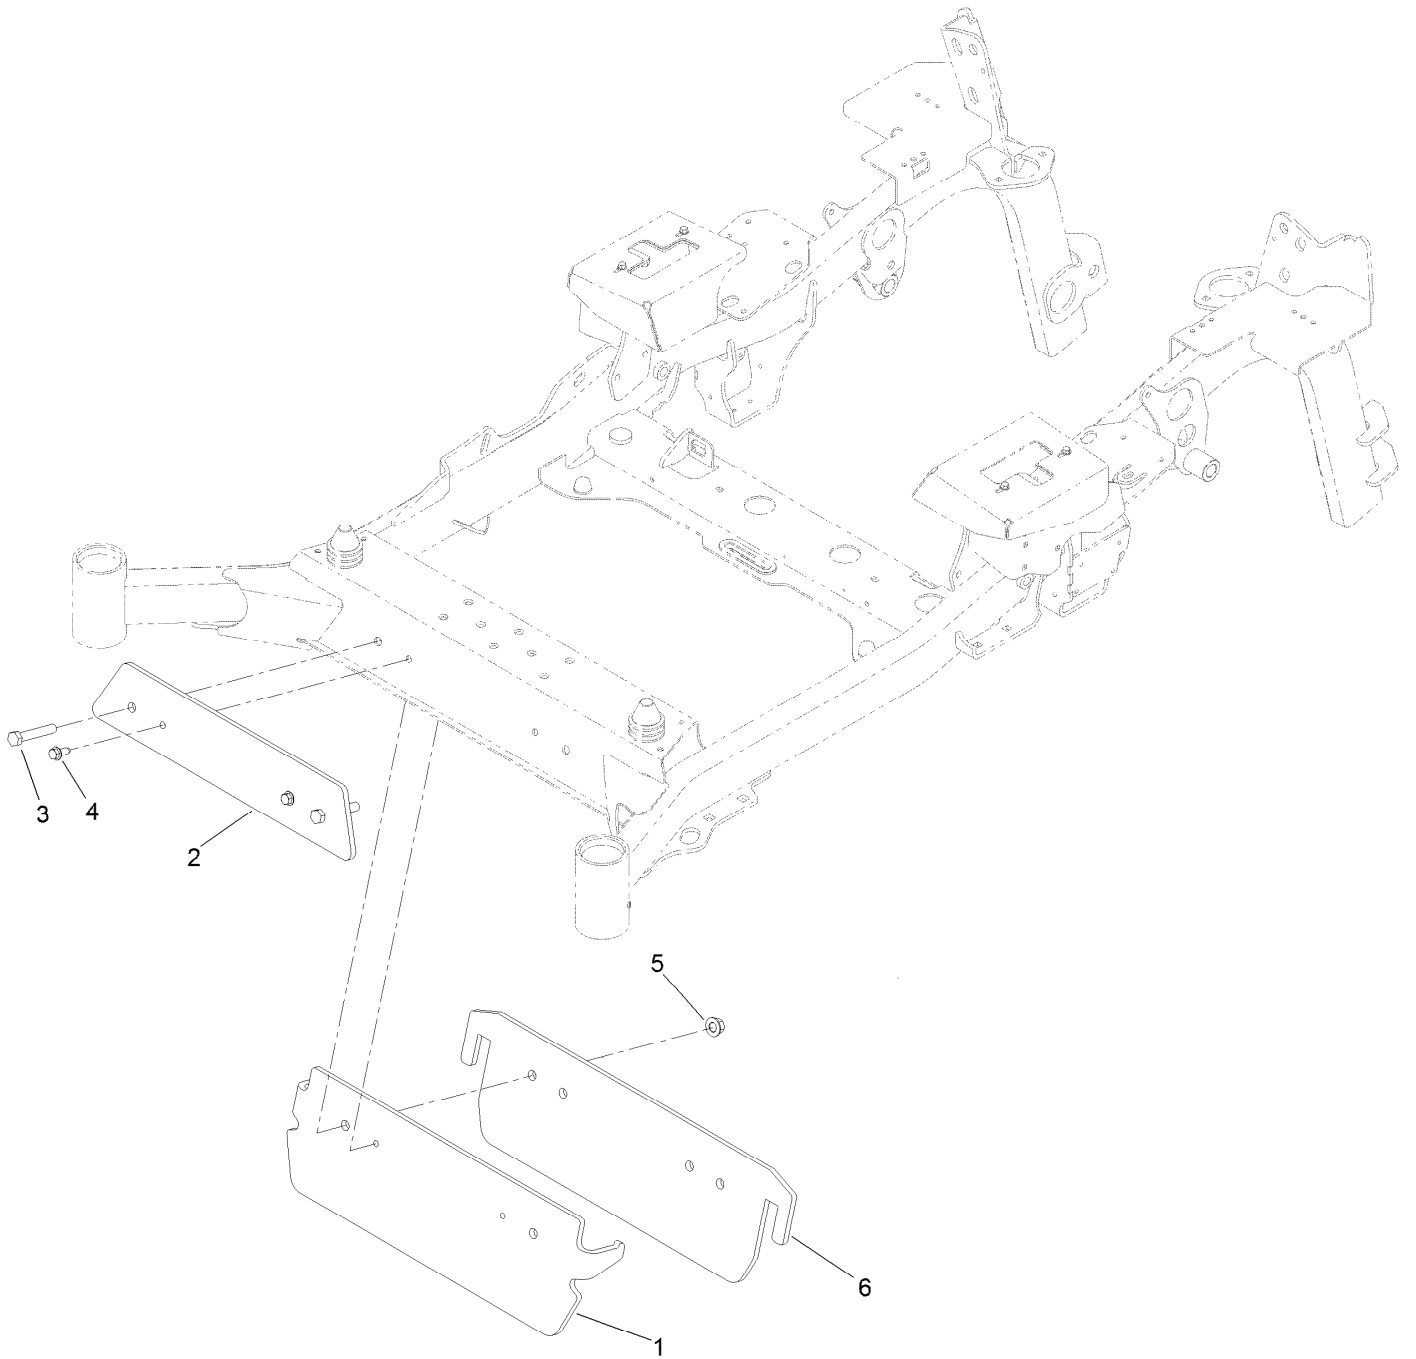

● Not serviced separately

Weight Assembly

Weight Assembly (continued)

<i>Ref.</i>	<i>Part Number</i>	<i>Qty.</i>	<i>Description</i>	<i>Ref.</i>	<i>Part Number</i>	<i>Qty.</i>	<i>Description</i>
1	135-0968-01	1	Bracket-Weight	4	126-1696	2	Screw-HWHTF
2	135-0960-01	1	Weight-Outer	5	99-5107	2	Nut-Lock
3	115-4845	2	Screw-HH, TAP	6	135-0961-01	1	Weight-Inner