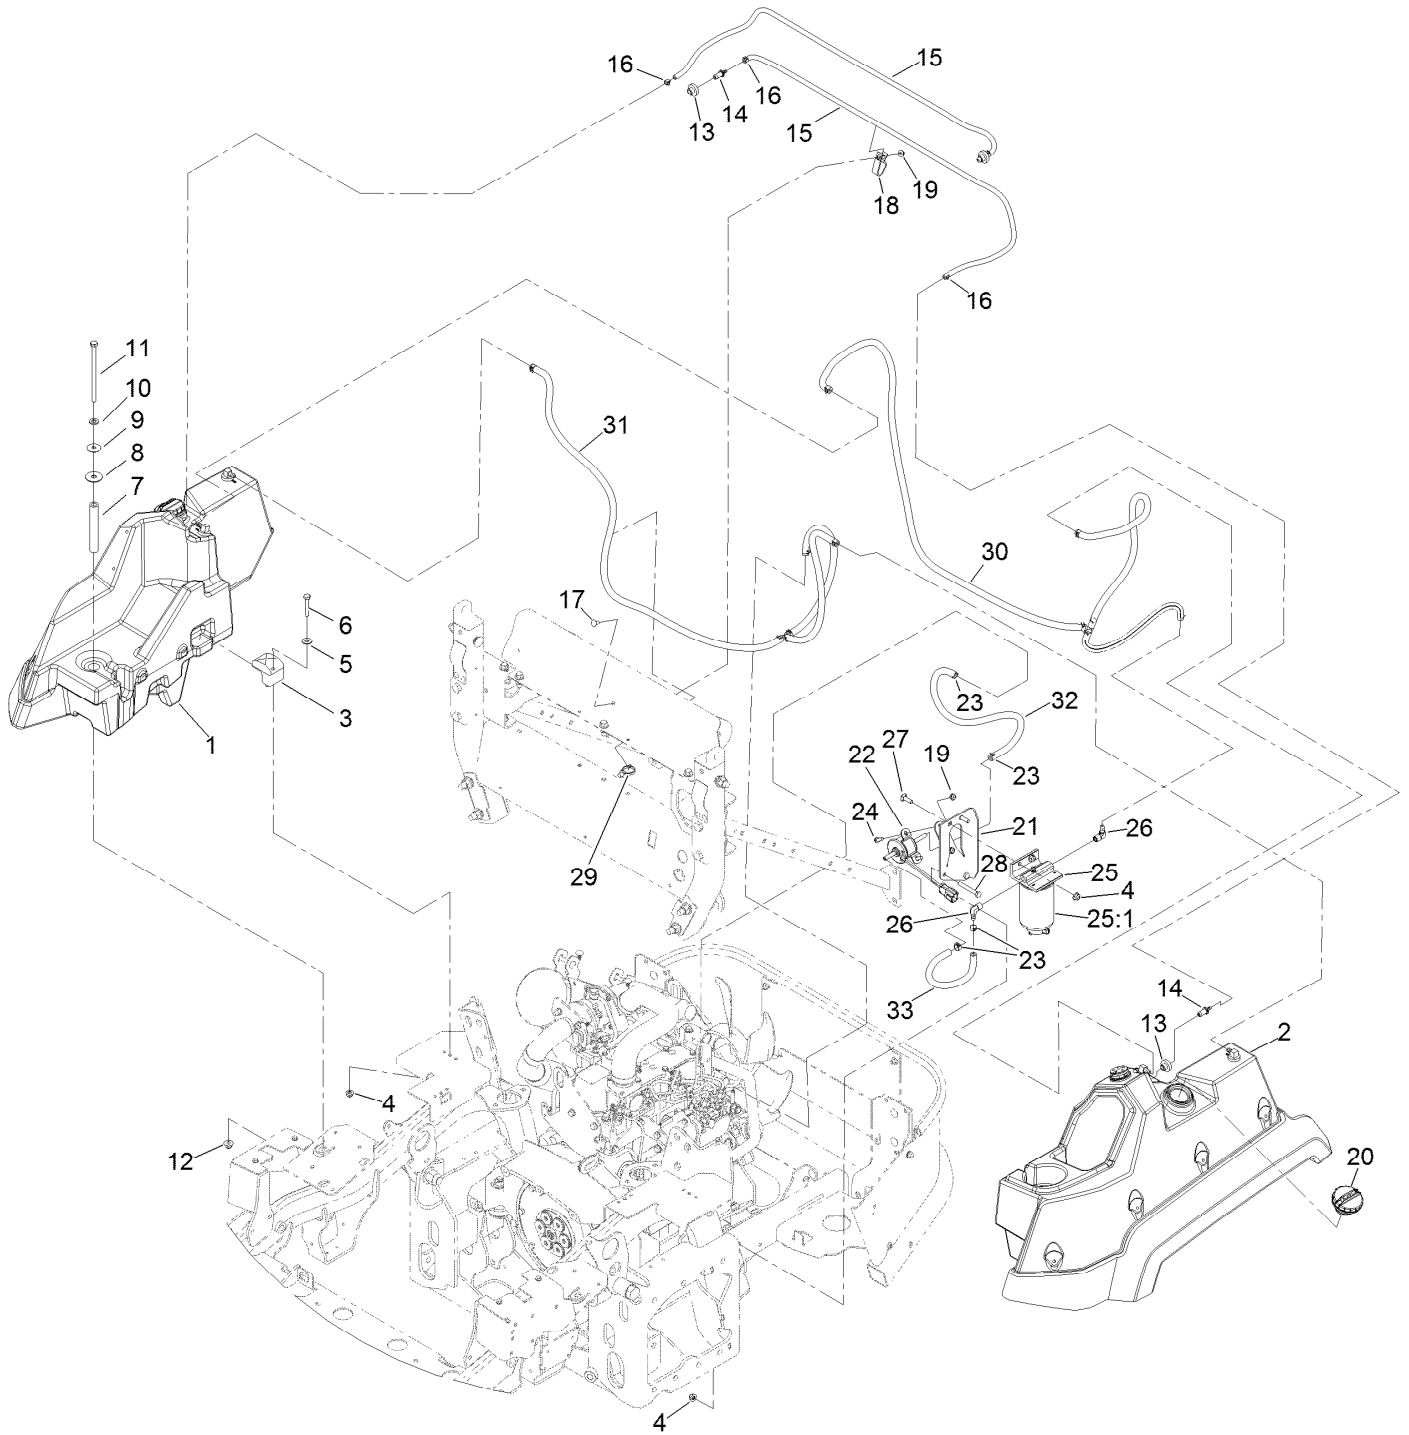

Fuel System Assembly

Fuel System Assembly (continued)

<i>Ref.</i>	<i>Part Number</i>	<i>Qty.</i>	<i>Description</i>	<i>Ref.</i>	<i>Part Number</i>	<i>Qty.</i>	<i>Description</i>
1	126-8651	1	RH Fuel Tank ASM	19	104-7201	5	Nut-HF, NI
2	126-8652	1	LH Fuel Tank ASM	20	135-2715	2	Cap-Fuel, Diesel
3	107-4543	4	Clamp	21	135-0166-03	1	Bracket-Filter And Pump, Fuel
4	104-8300	8	Nut-HF, NI	22	121-5613	1	Pump-Fuel, Electric
5	3256-3	4	Washer-Flat	23	92-2379	4	Clamp-Hose
6	322-21	4	Screw-HH	24	32105-15	2	Screw-HWH
7	126-8335	2	Tube-Spacer	25	110-9044	1	Separator-Filter
8	95-1905	2	Washer-Rubber	25:1	110-9049	1	Filter-Spin On, Fuel/Water
9	105-6814	2	Washer-Plain	26	353-781	2	Fitting-HYD, 90
10	3256-24	2	Washer-Flat	27	3230-22	2	Screw-CARR
11	323-22	2	Screw-HH	28	322-11	2	Screw-HH
12	104-8301	2	Nut-HF, NI	29	32180-030	1	Clip-Tie
13	46-6560	2	Bushing	30	135-0510	1	Line-Fuel, Suction
14	116-4630	2	Fitting-Orifice, Straight	31	135-0511	1	Line-Fuel, Return
15	117-6395	2	Hose-Vent, Tank	32	109-0308	1	Hose-Fuel
16	2412-80	4	Clamp-Hose	33	110-4105	1	Hose-Fuel
17	3229-11	3	Screw-CARR				
18	92-5753	3	Clamp-Hose