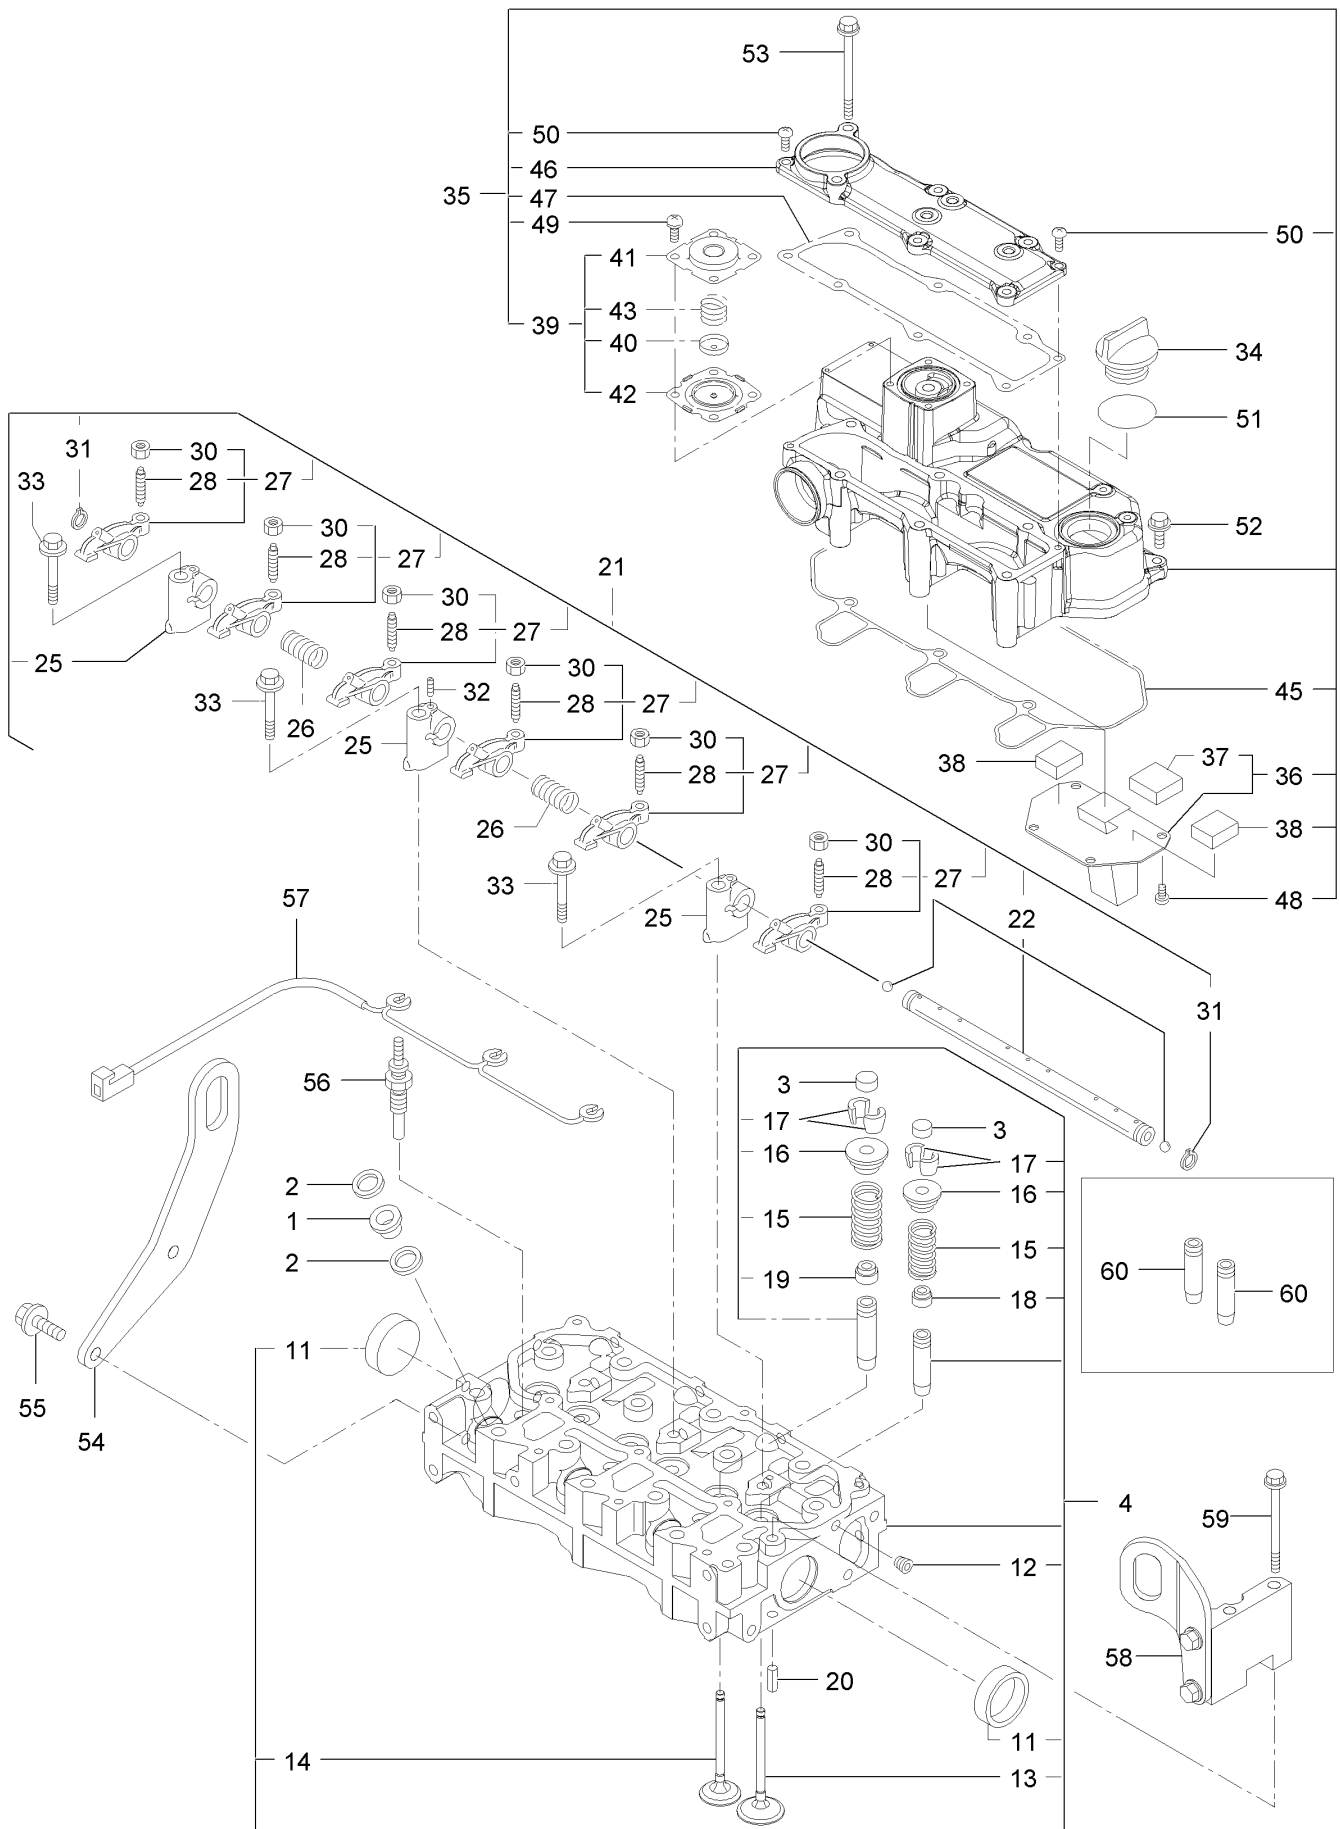

Cylinder Head and Cover Assembly

Cylinder Head and Cover Assembly (continued)

<i>Ref.</i>	<i>Part Number</i>	<i>Qty.</i>	<i>Description</i>	<i>Ref.</i>	<i>Part Number</i>	<i>Qty.</i>	<i>Description</i>
1	135-4069	3	Protector-Nozzle	36	135-4085	1	Plate-Baffle
2	135-4070	6	Gasket-Nozzle	37	135-4086	1	Baffle-Breather
3	135-4071	6	Cap-Valve	38	135-4086	2	Baffle-Breather
4	135-4072	1	Head ASM-Cylinder	39	135-4088	1	Diaphragm ASM
11	135-4073	2	Plug-Cup	40	135-4089	1	Plate-Diaphragm
12	133-6797	1	Plug	41	135-4090	1	Cover-Diaphragm
13	135-4074	3	Valve-Suction	42	135-4091	1	Diaphragm
14	135-4075	3	Valve-Exhaust	43	135-4092	1	Spring-Diaphragm
15	135-4076	6	Spring-Valve	45	135-4093	1	Gasket-Cover, Cylinder Head
16	125-7054	6	Retainer	46	135-4094	1	Cover ASM-Bonnet
17	125-6914	12	Cotter	47	135-4095	1	Gasket
18	125-6915	3	Seal-Stem, Valve	48	125-7186	4	Screw
19	125-6916	3	Seal-Stem, Valve	49	125-7186	4	Screw
20	125-7184	2	Pin-Spring	50	127-3168	2	Screw
21	135-4077	1	Rocker Support ASM	51	125-7197	1	O-Ring
22	135-4078	1	Rocker Shaft ASM	52	125-7209	3	Bolt
25	135-4079	3	Support-Arm, Rocker	53	135-4096	6	Bolt
26	135-4080	2	Spring-Rocker	54	135-4097	1	Lifter-Engine
27	135-4081	6	Rocker Arm ASM	55	125-7214	2	Bolt
28	125-7013	6	Screw-Adjust, Valve	56	135-4291	3	Plug-Glow
30	125-7014	6	Nut	57	135-4294	1	Connector-Glow Plug
31	135-7082	2	Ring	58	135-4292	1	Lifter ASM
32	135-4083	1	Screw	59	127-3178	2	Bolt
33	125-7218	3	Bolt	60	125-6917	6	Guide
34	125-6972	1	Cover-Filler				
35	135-4084	1	Bonnet ASM